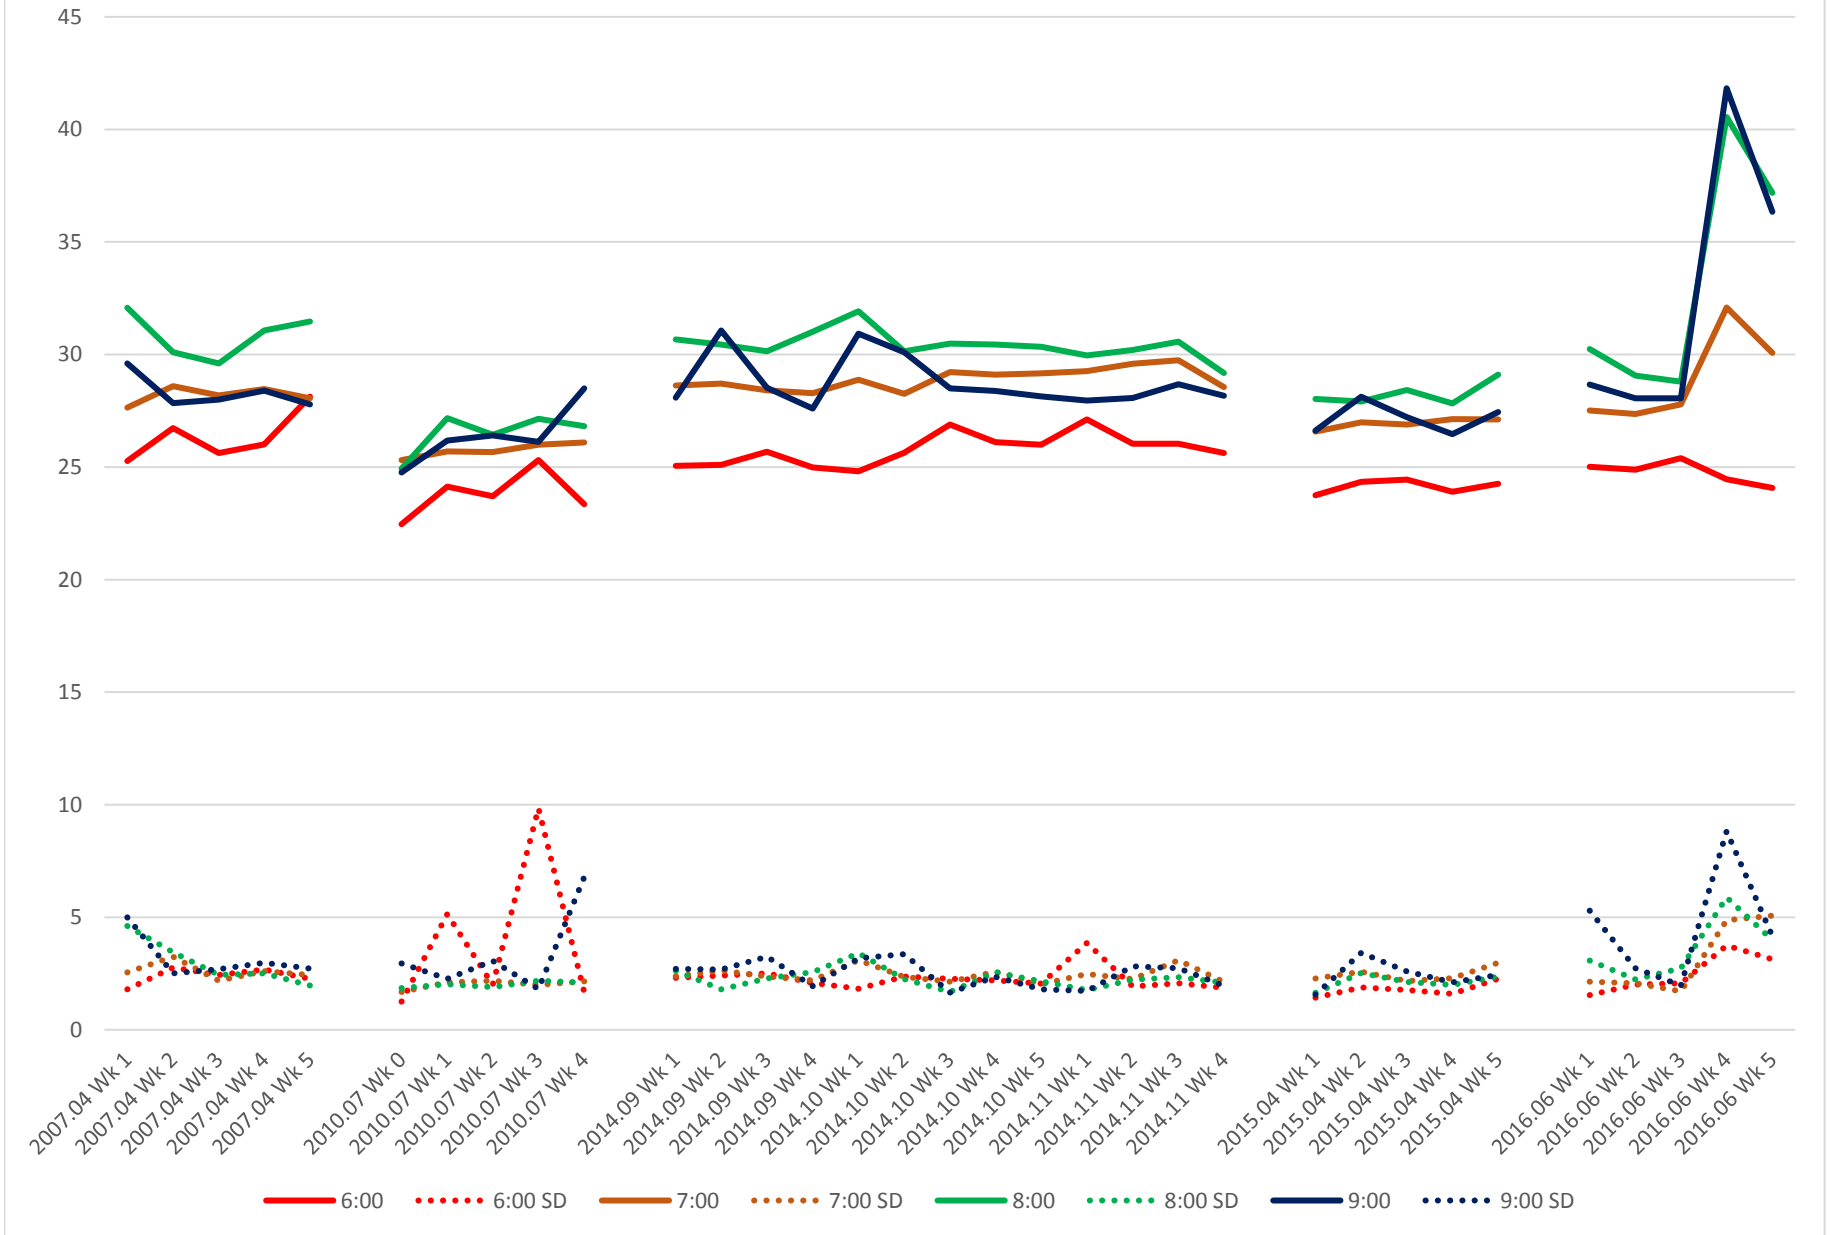

512 St. Clair Link Times From Keele St. To Yonge St. Eastbound Morning

512 St. Clair Link Times From Keele St. To Yonge St. Eastbound Midday

512 St. Clair Link Times From Keele St. To Yonge St. Eastbound Afternoon

512 St. Clair Link Times From Keele St. To Yonge St. Eastbound Evening