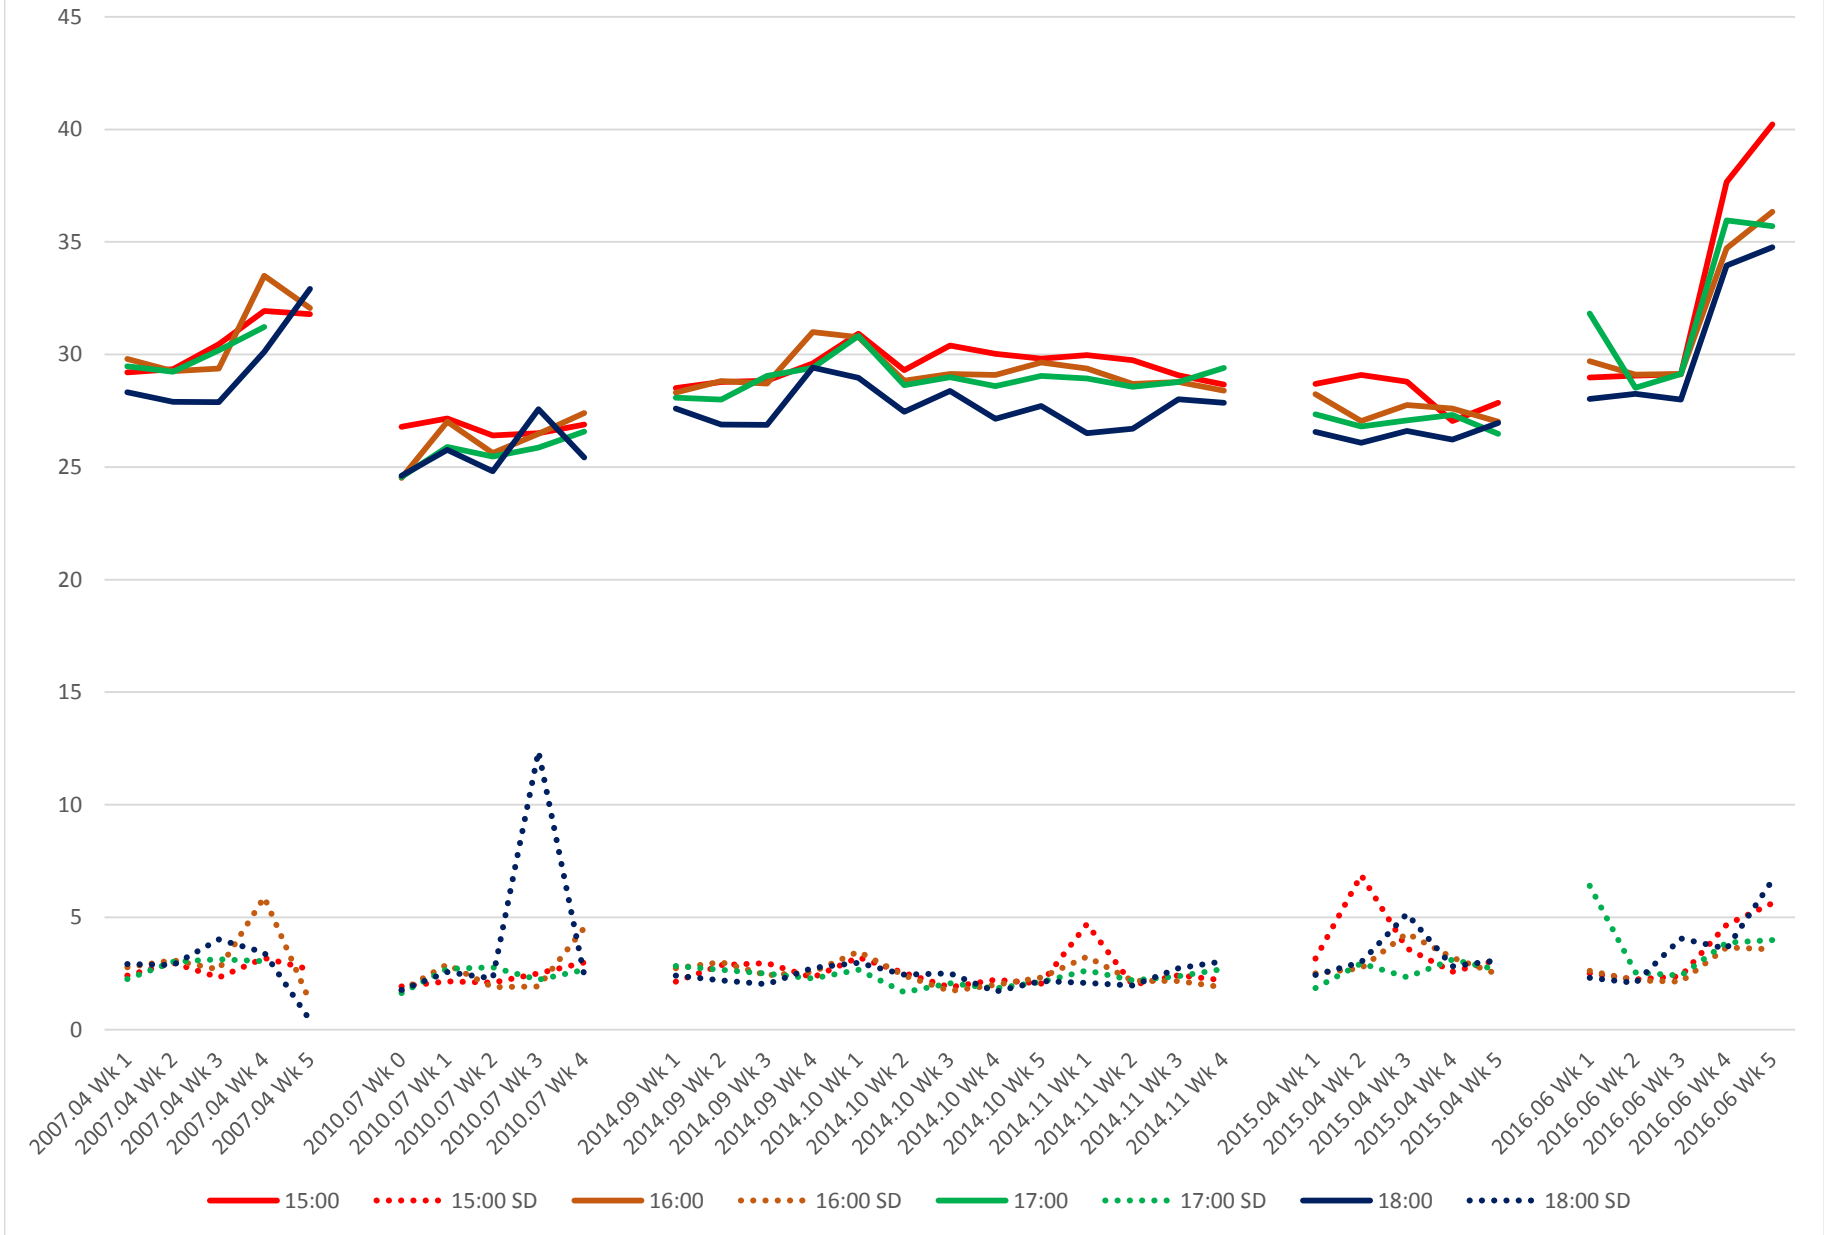

512 St. Clair Link Times From Keele St. To Yonge St. Eastbound Morning

512 St. Clair Link Times From Keele St. To Yonge St. Eastbound Midday

512 St. Clair Link Times From Keele St. To Yonge St. Eastbound Afternoon

512 St. Clair Link Times From Keele St. To Yonge St. Eastbound Evening