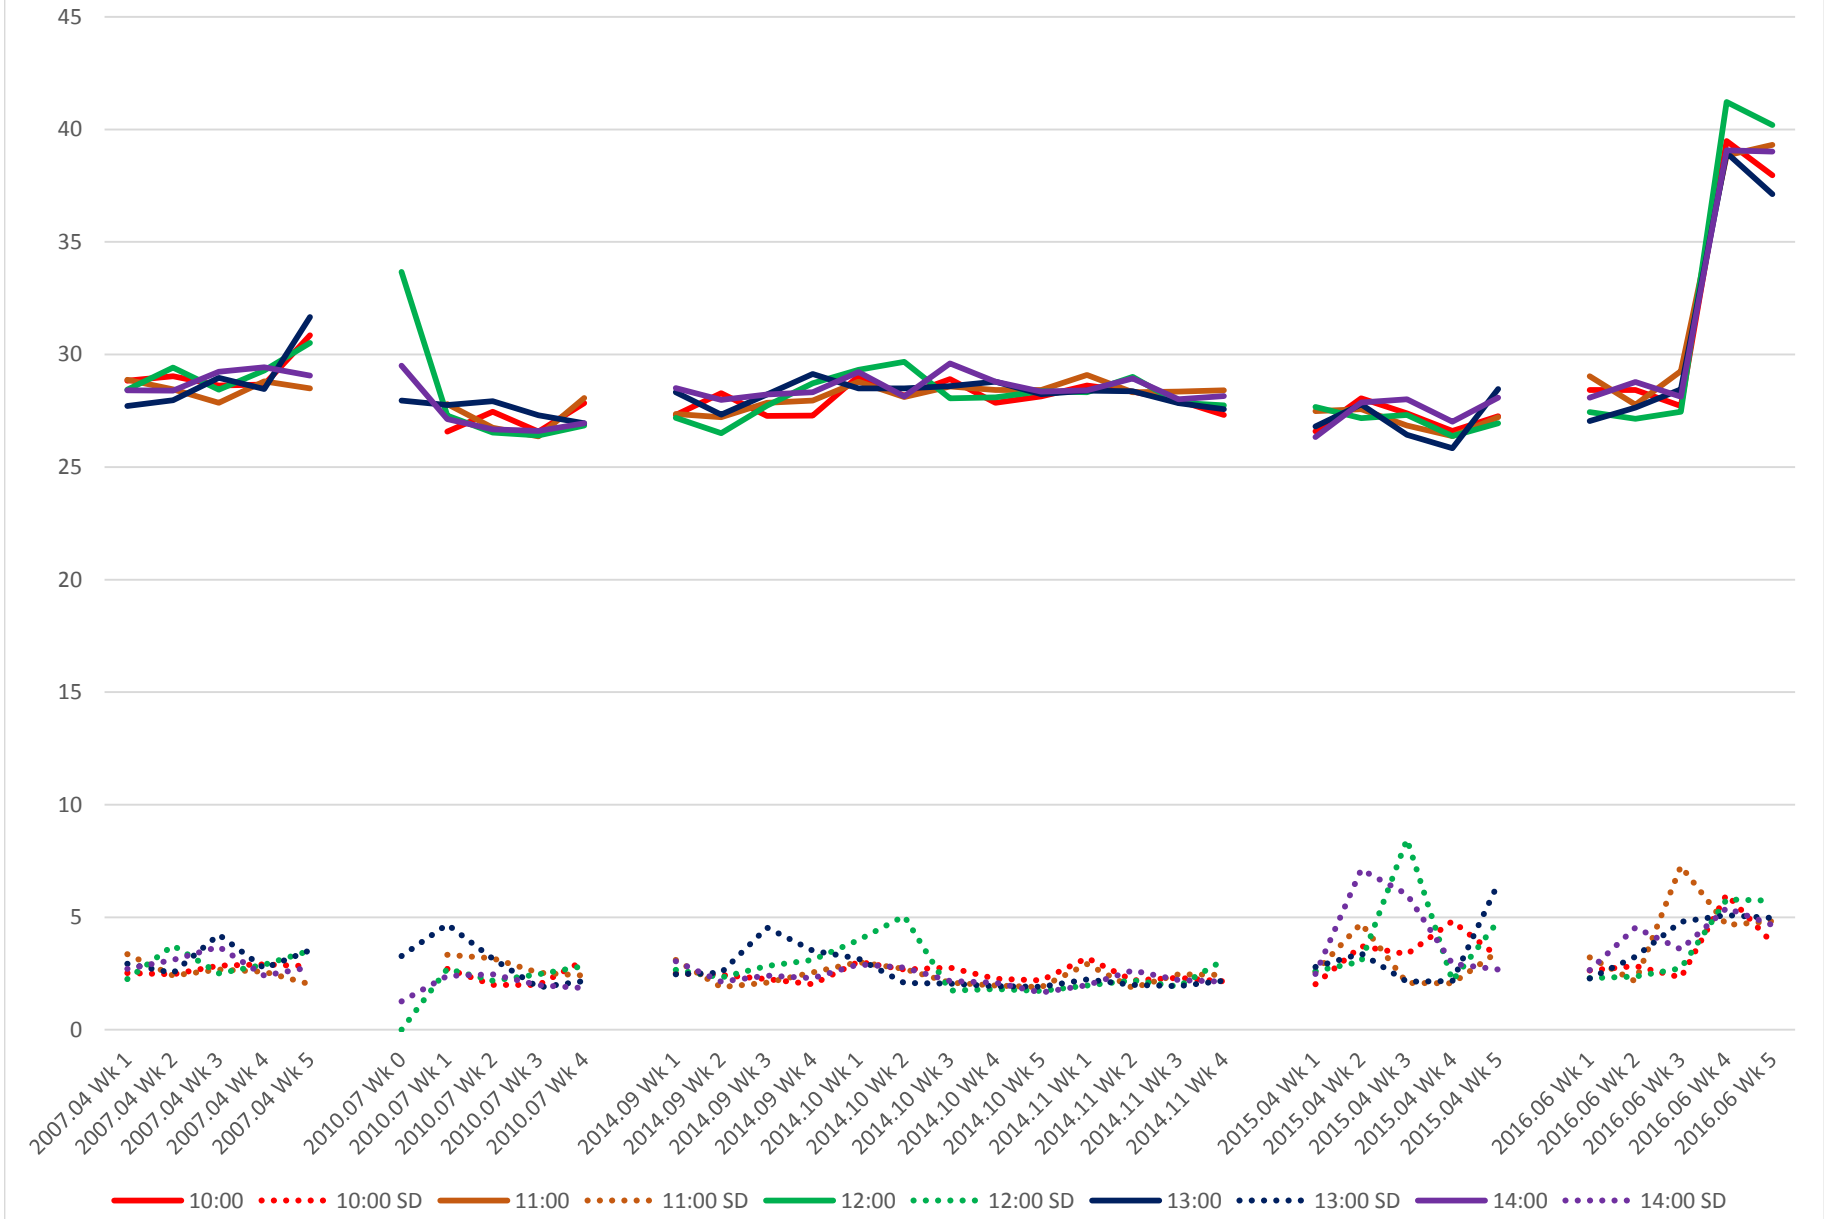

512 St. Clair Link Times From Keele St. To Yonge St. Eastbound Morning

512 St. Clair Link Times From Keele St. To Yonge St. Eastbound Midday

512 St. Clair Link Times From Keele St. To Yonge St. Eastbound Afternoon

512 St. Clair Link Times From Keele St. To Yonge St. Eastbound Evening