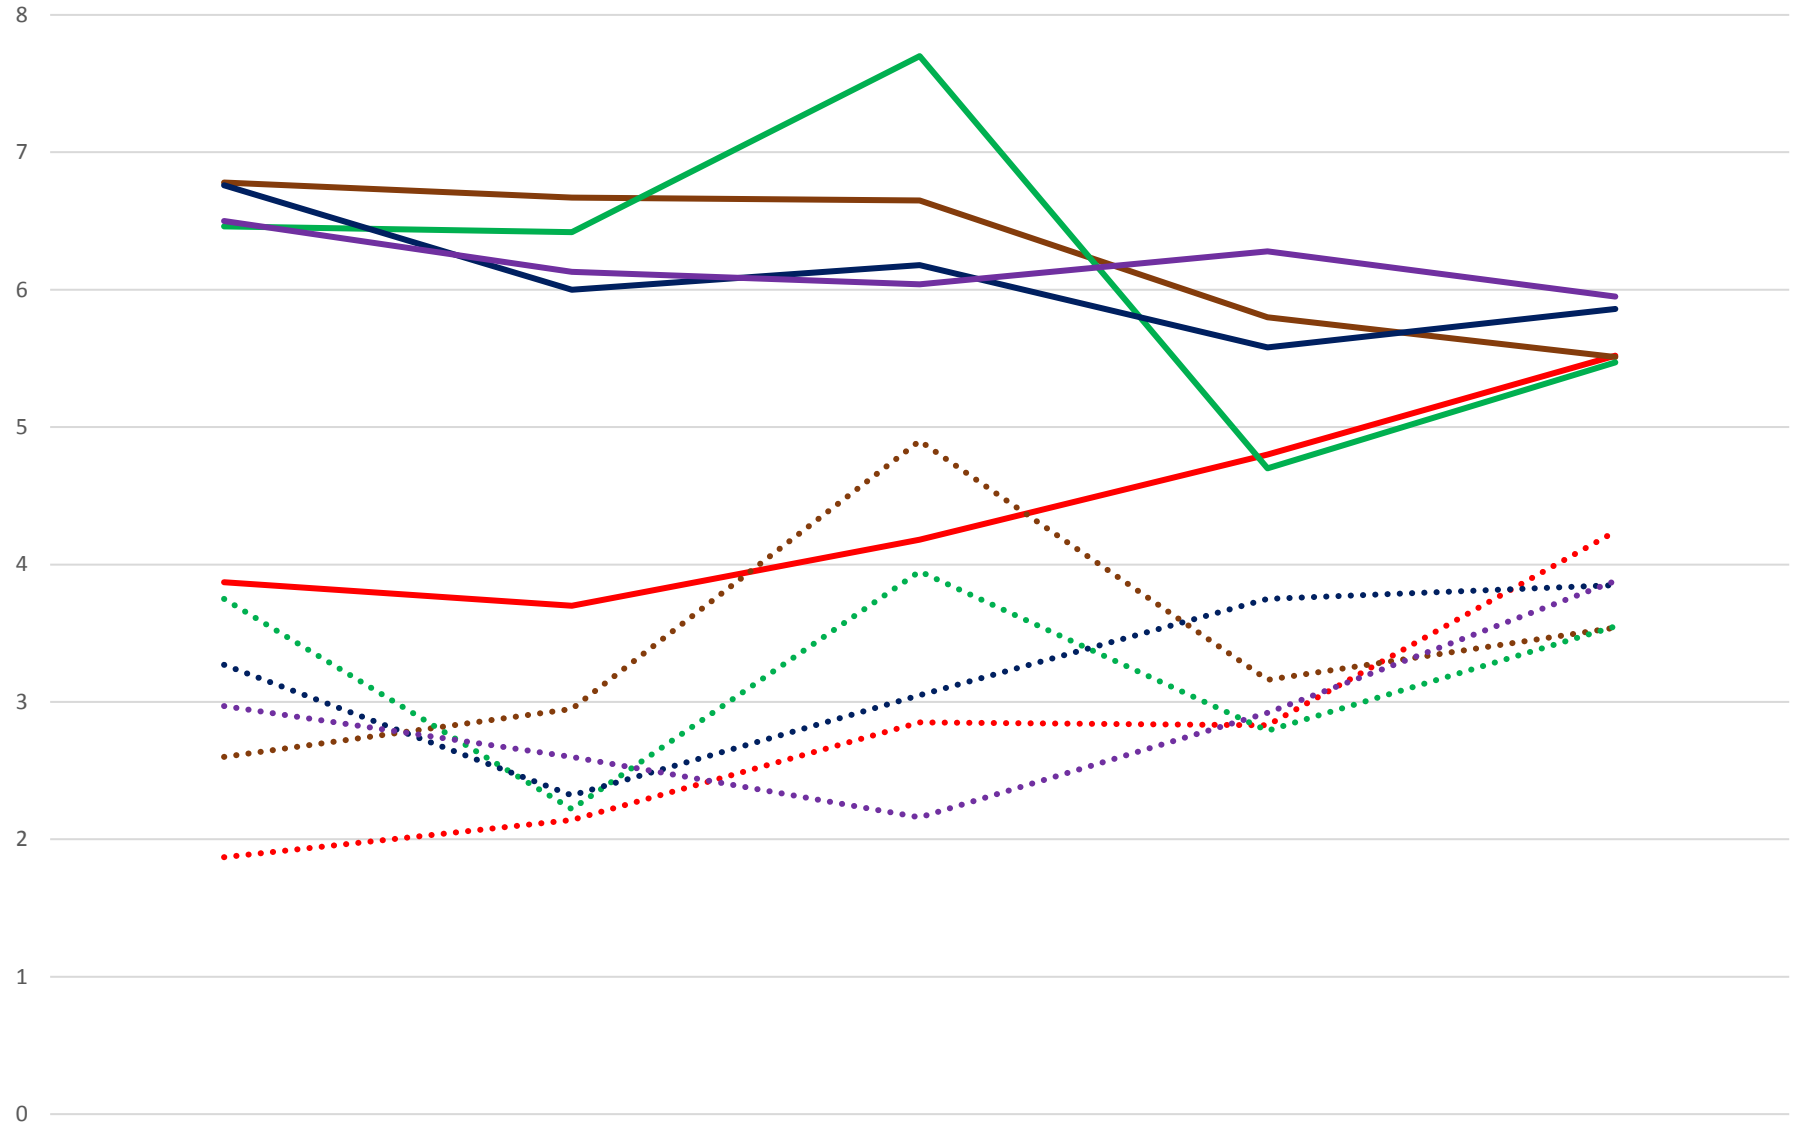

512 St. Clair Headways at Keele St. Eastbound Morning

512 St. Clair Headways at Keele St. Eastbound Midday

512 St. Clair Headways at Keele St. Eastbound Afternoon

512 St. Clair Headways at Keele St. Eastbound Evening

— 19:00   
 ····· 19:00 SD   
 — 20:00   
 ····· 20:00 SD   
 — 21:00   
 ····· 21:00 SD   
 — 22:00   
 ····· 22:00 SD   
 — 23:00   
 ····· 23:00 SD