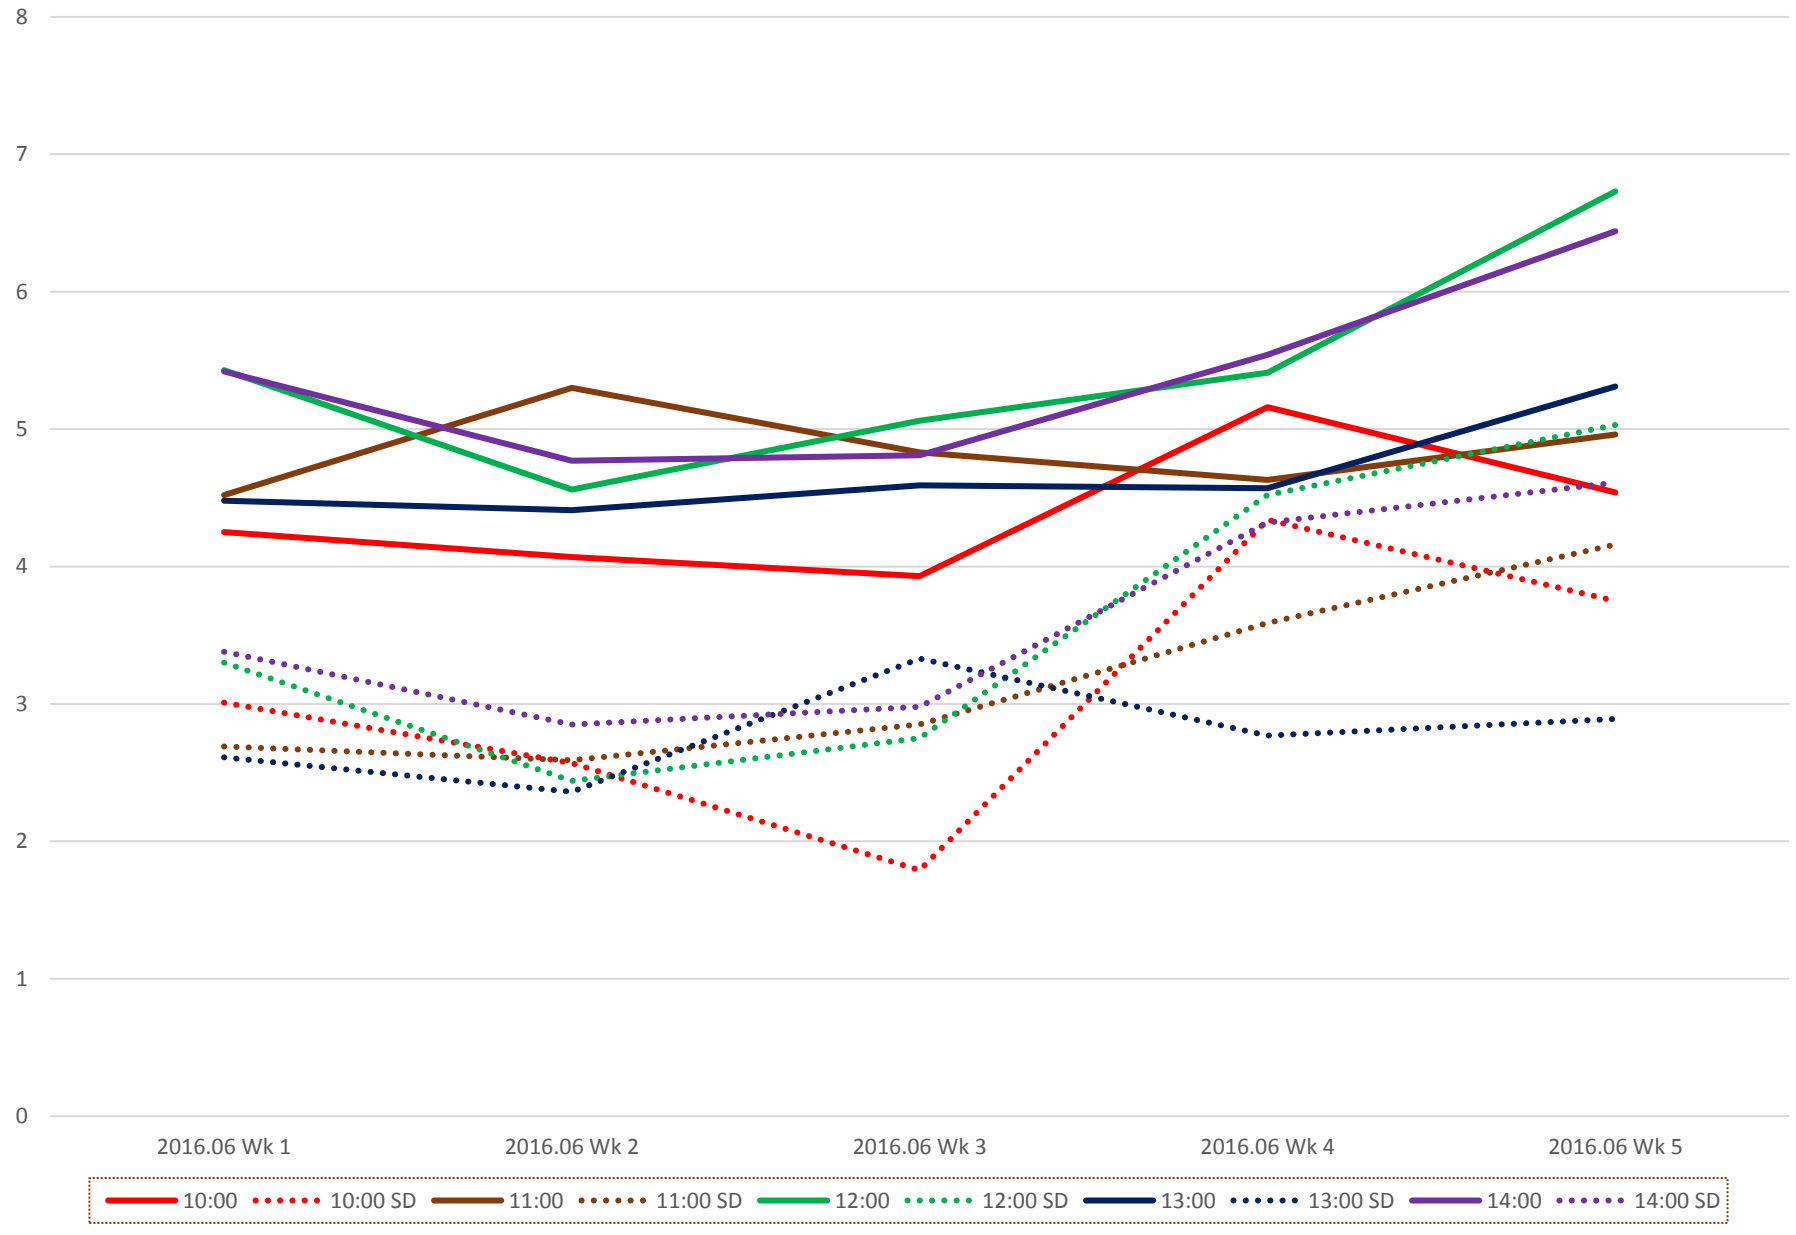

512 St. Clair Headways at Keele St. Eastbound Morning

512 St. Clair Headways at Keele St. Eastbound Midday

512 St. Clair Headways at Keele St. Eastbound Afternoon

512 St. Clair Headways at Keele St. Eastbound Evening

— 19:00   
 ····· 19:00 SD   
 — 20:00   
 ····· 20:00 SD   
 — 21:00   
 ····· 21:00 SD   
 — 22:00   
 ····· 22:00 SD   
 — 23:00   
 ····· 23:00 SD