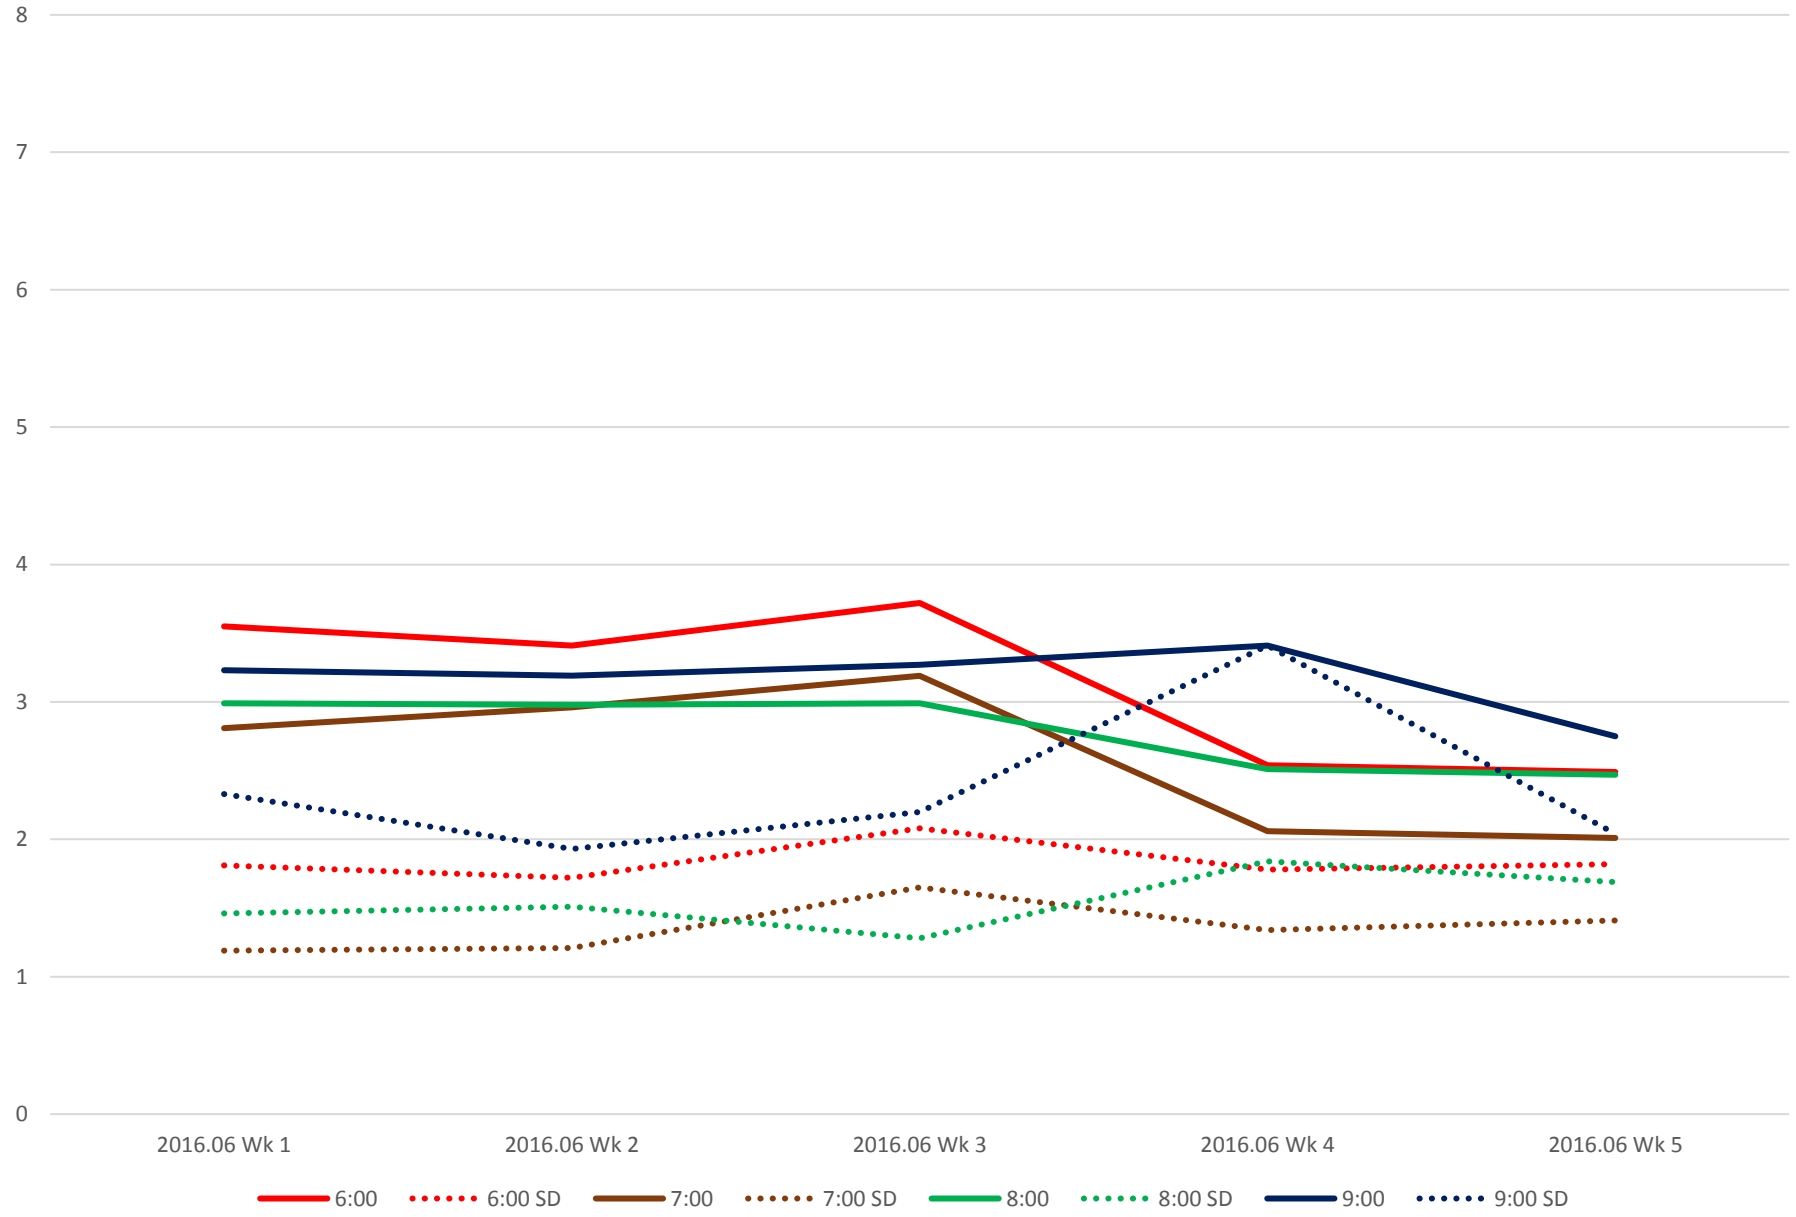

512 St. Clair Headways at Keele St. Eastbound Morning

512 St. Clair Headways at Keele St. Eastbound Midday

512 St. Clair Headways at Keele St. Eastbound Afternoon

512 St. Clair Headways at Keele St. Eastbound Evening

— 19:00   
 ····· 19:00 SD   
 — 20:00   
 ····· 20:00 SD   
 — 21:00   
 ····· 21:00 SD   
 — 22:00   
 ····· 22:00 SD   
 — 23:00   
 ····· 23:00 SD