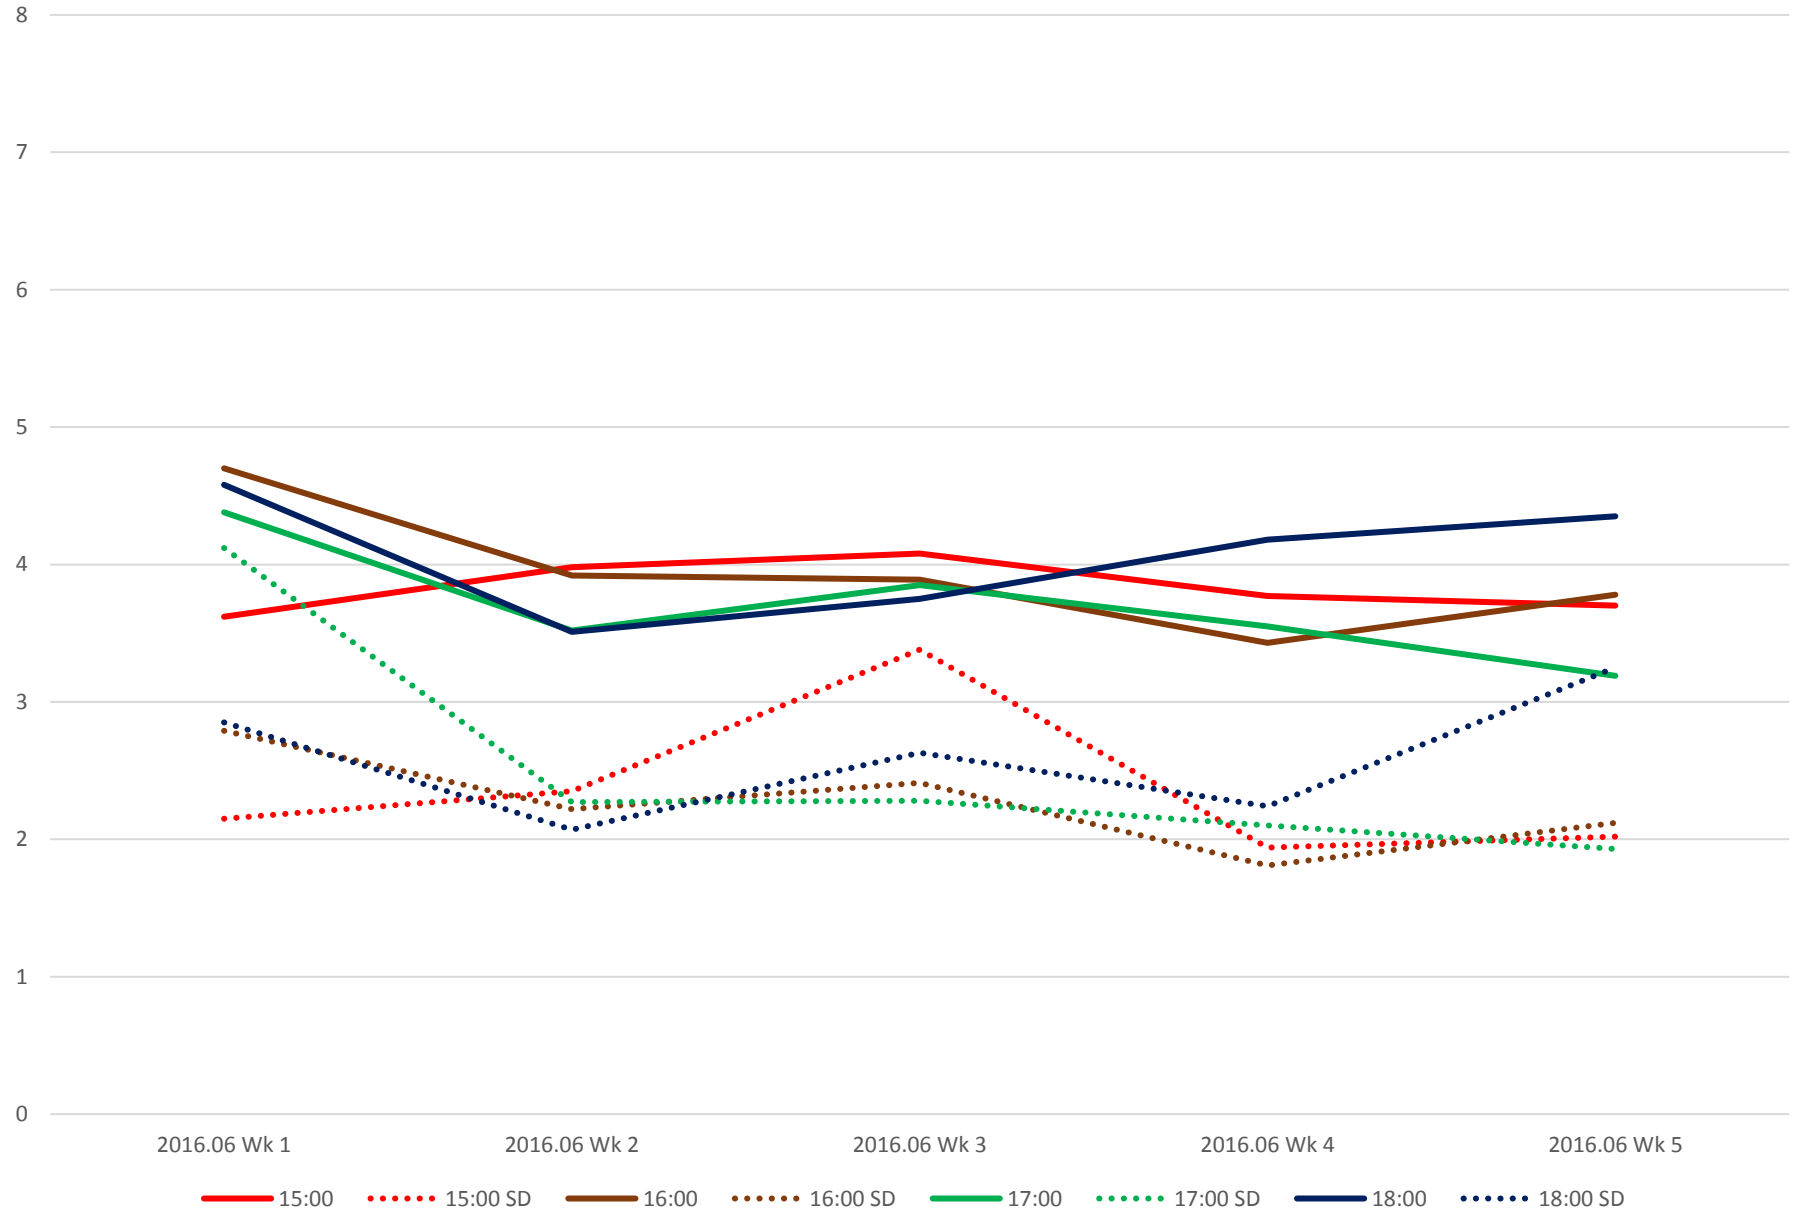

512 St. Clair Headways at Keele St. Eastbound Morning

512 St. Clair Headways at Keele St. Eastbound Midday

512 St. Clair Headways at Keele St. Eastbound Afternoon

512 St. Clair Headways at Keele St. Eastbound Evening

— 19:00   
 ····· 19:00 SD   
 — 20:00   
 ····· 20:00 SD   
 — 21:00   
 ····· 21:00 SD   
 — 22:00   
 ····· 22:00 SD   
 — 23:00   
 ····· 23:00 SD