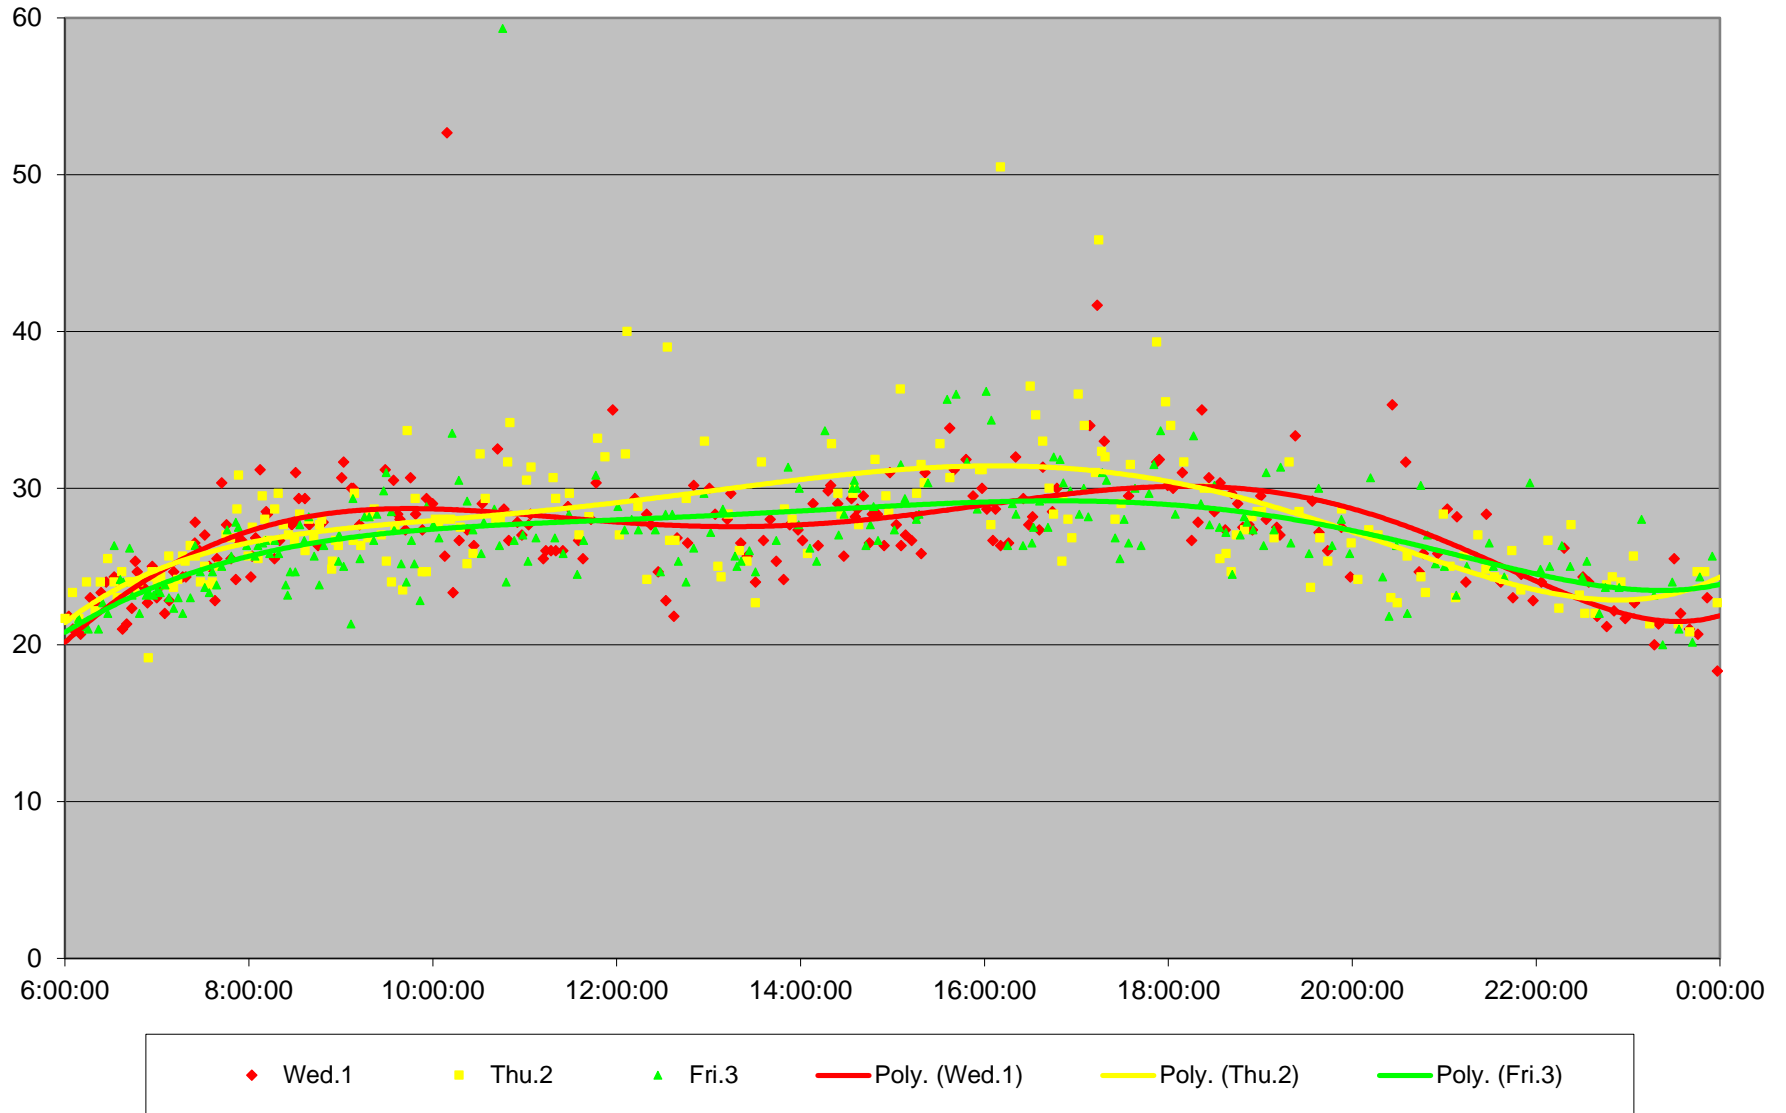

512 St. Clair Link Times From Yonge St. To Keele St. Westbound June 2016

512 St. Clair Link Times From Yonge St. To Keele St. Westbound June 2016

512 St. Clair Link Times From Yonge St. To Keele St. Westbound June 2016