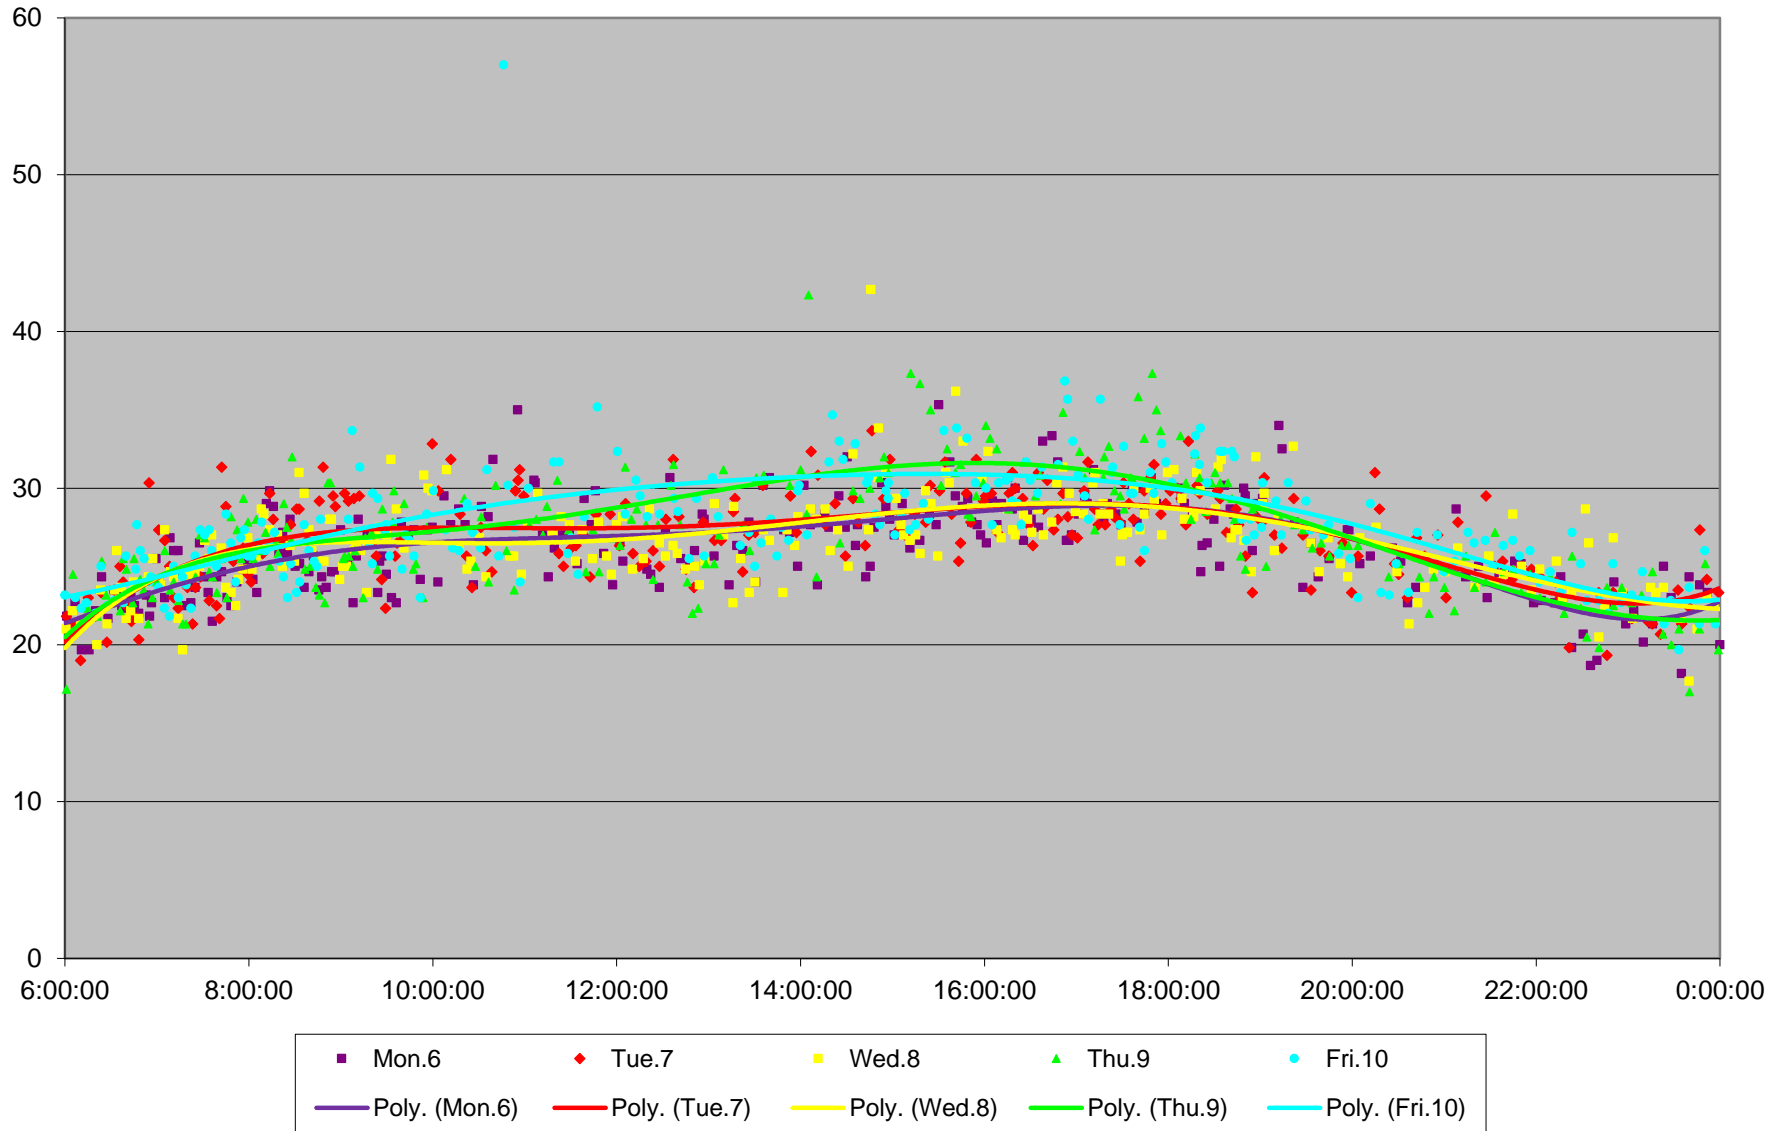

512 St. Clair Link Times From Yonge St. To Keele St. Westbound June 2016

512 St. Clair Link Times From Yonge St. To Keele St. Westbound June 2016

512 St. Clair Link Times From Yonge St. To Keele St. Westbound June 2016