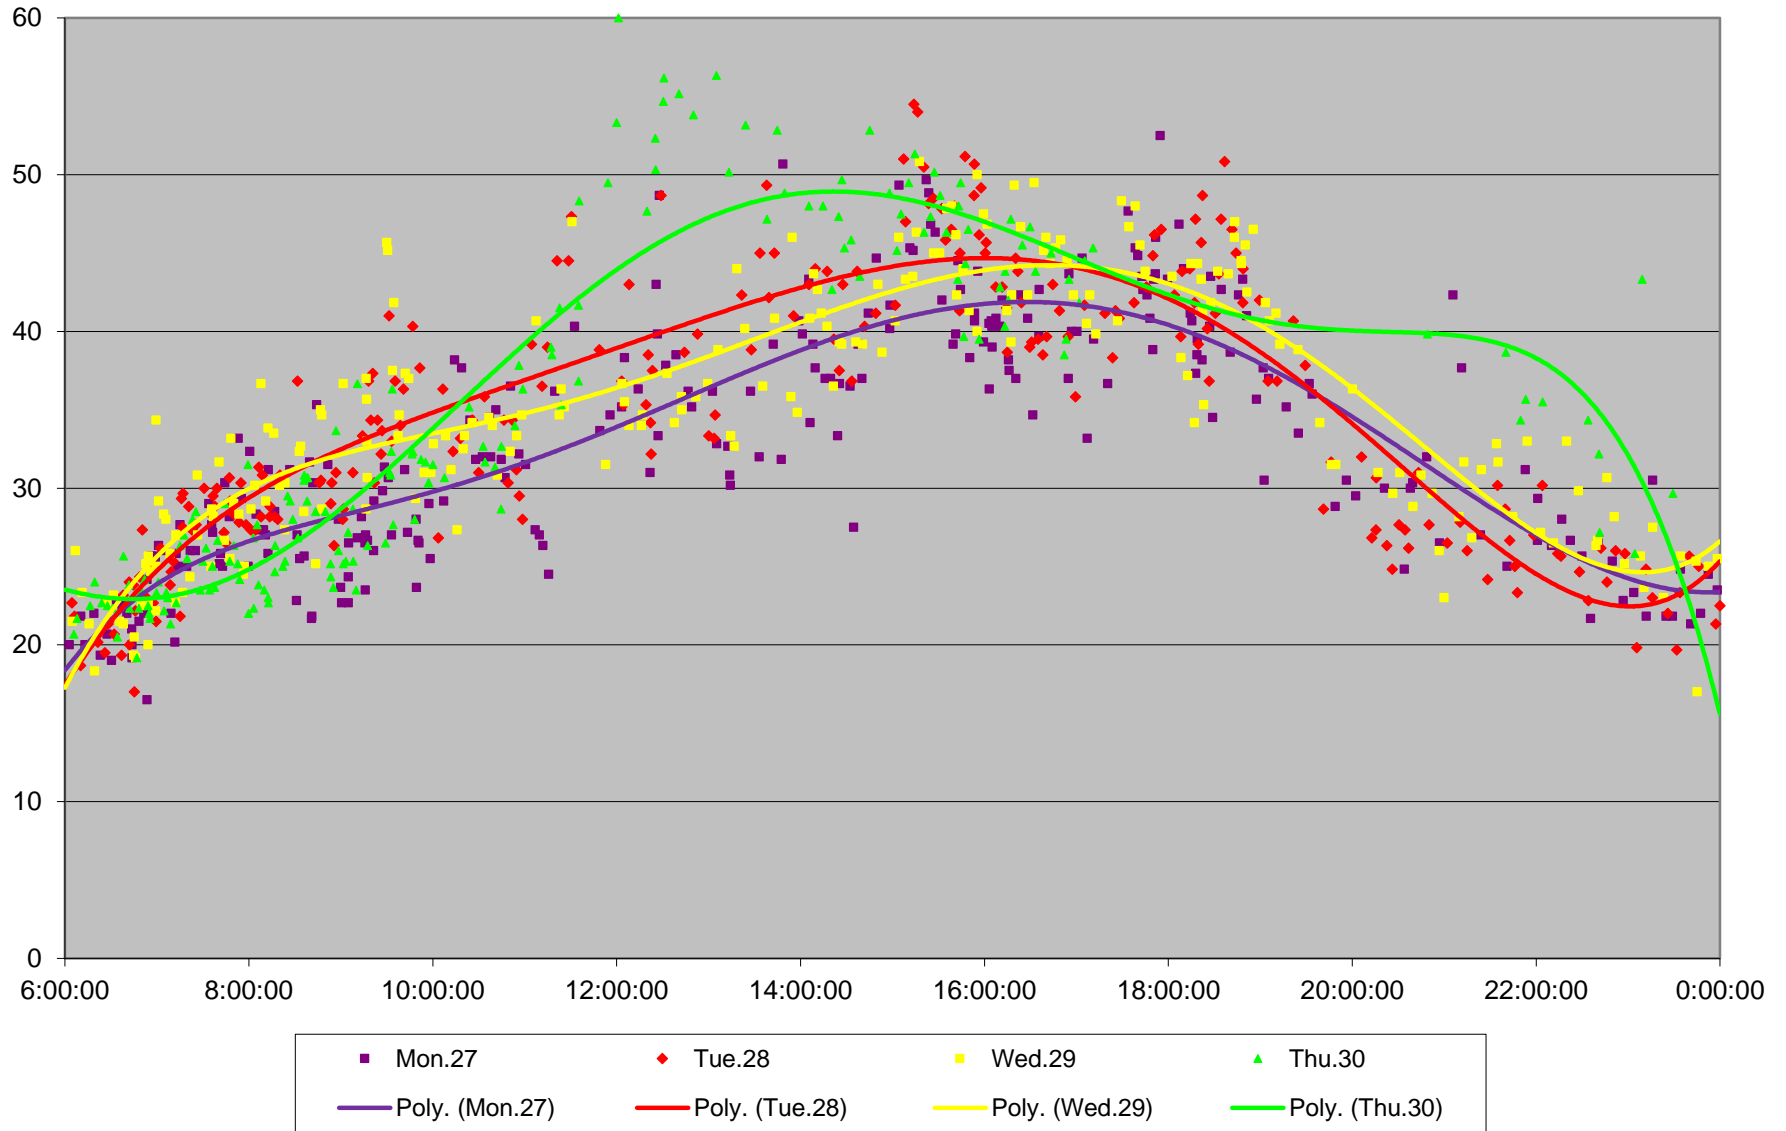

512 St. Clair Link Times From Yonge St. To Keele St. Westbound June 2016

512 St. Clair Link Times From Yonge St. To Keele St. Westbound June 2016

512 St. Clair Link Times From Yonge St. To Keele St. Westbound June 2016

512 St. Clair Link Times From Yonge St. To Keele St. Westbound June 2016