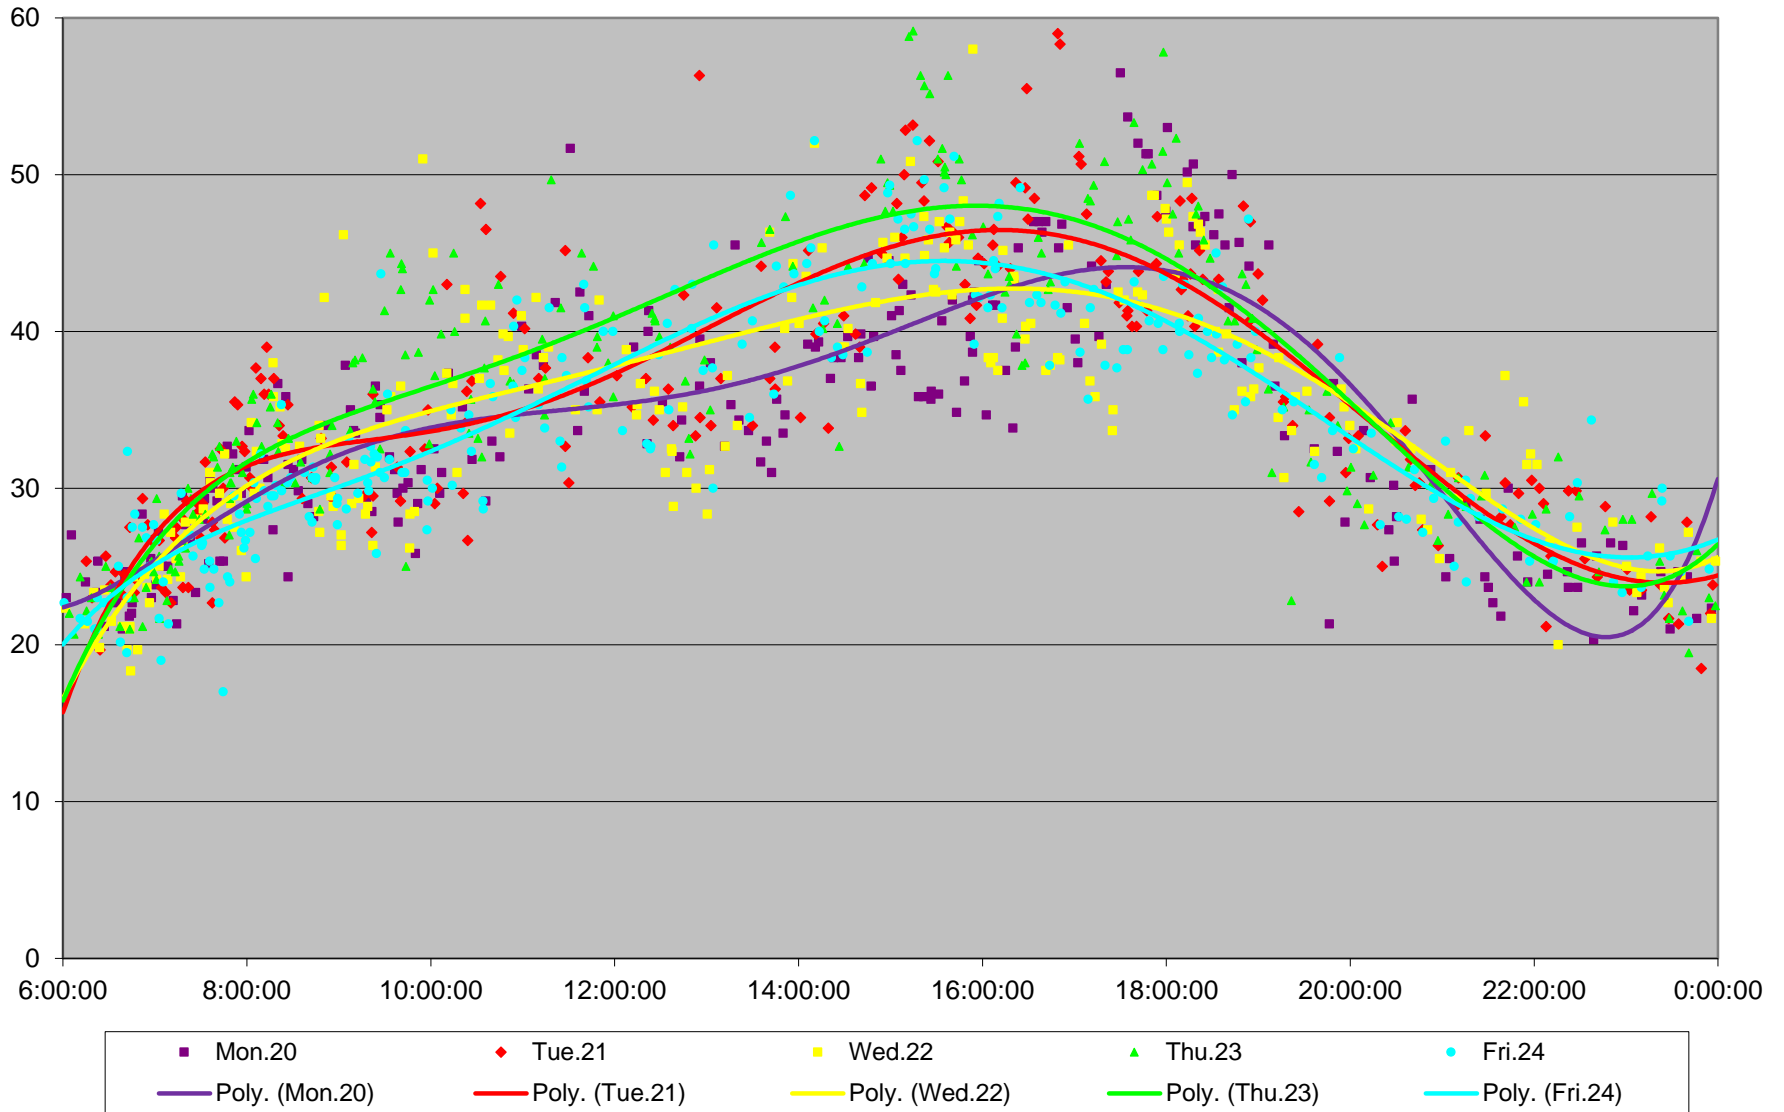

512 St. Clair Link Times From Yonge St. To Keele St. Westbound June 2016

512 St. Clair Link Times From Yonge St. To Keele St. Westbound June 2016

512 St. Clair Link Times From Yonge St. To Keele St. Westbound June 2016