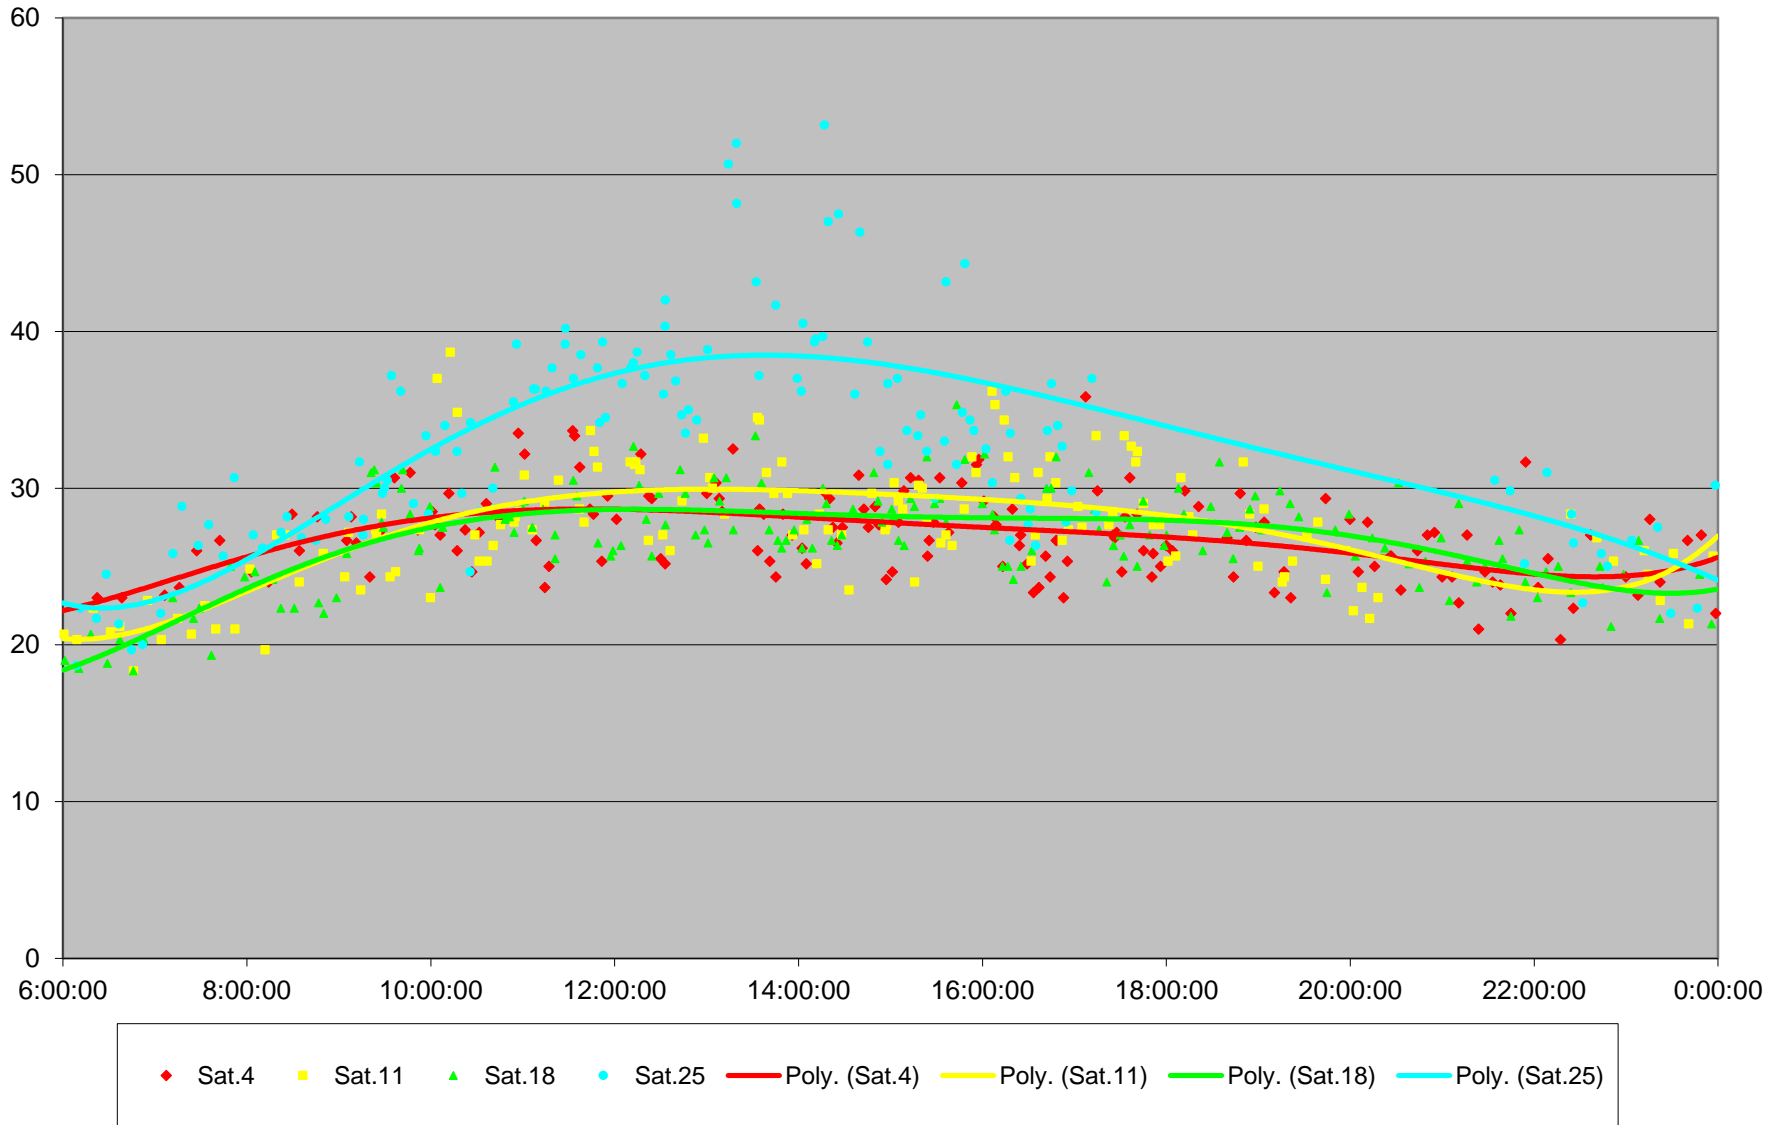

512 St. Clair Link Times From Yonge St. To Keele St. Westbound June 2016

512 St. Clair Link Times From Yonge St. To Keele St. Westbound June 2016

512 St. Clair Link Times From Yonge St. To Keele St. Westbound June 2016

512 St. Clair Link Times From Yonge St. To Keele St. Westbound June 2016