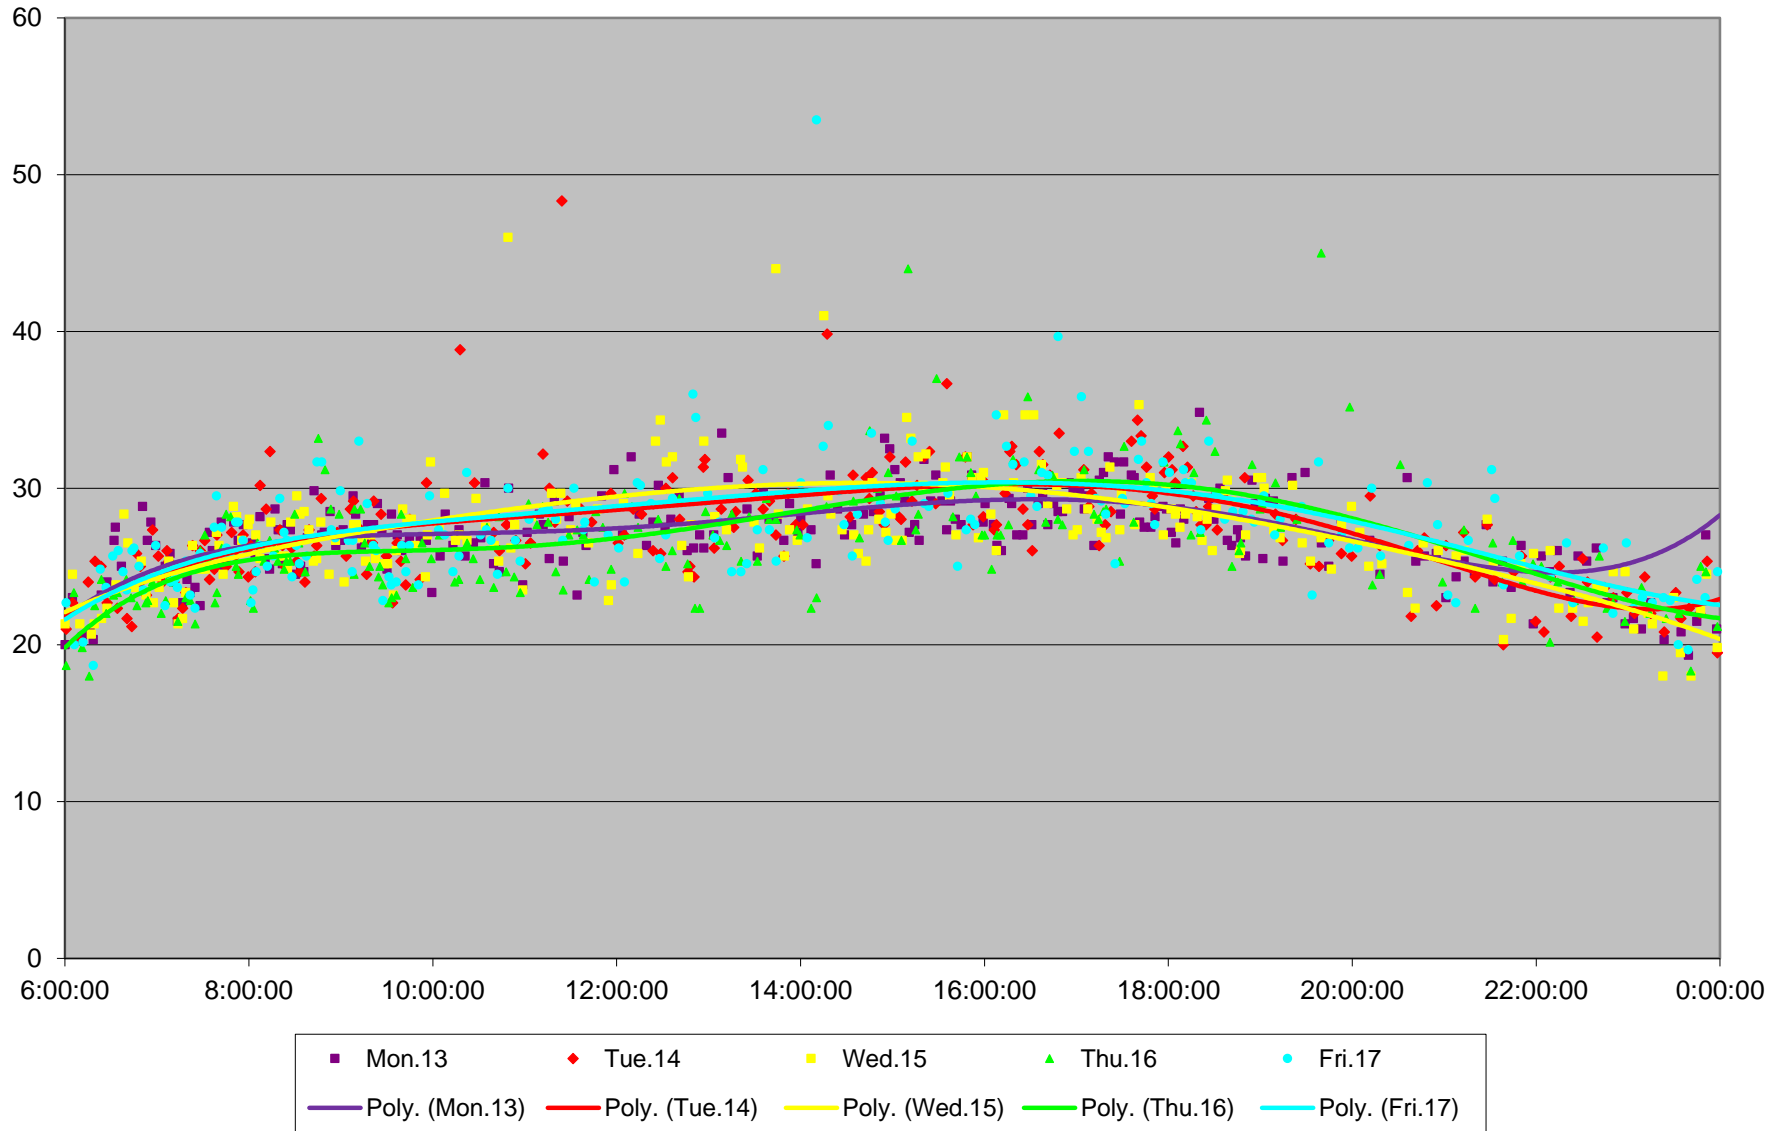

512 St. Clair Link Times From Yonge St. To Keele St. Westbound June 2016

512 St. Clair Link Times From Yonge St. To Keele St. Westbound June 2016

512 St. Clair Link Times From Yonge St. To Keele St. Westbound June 2016