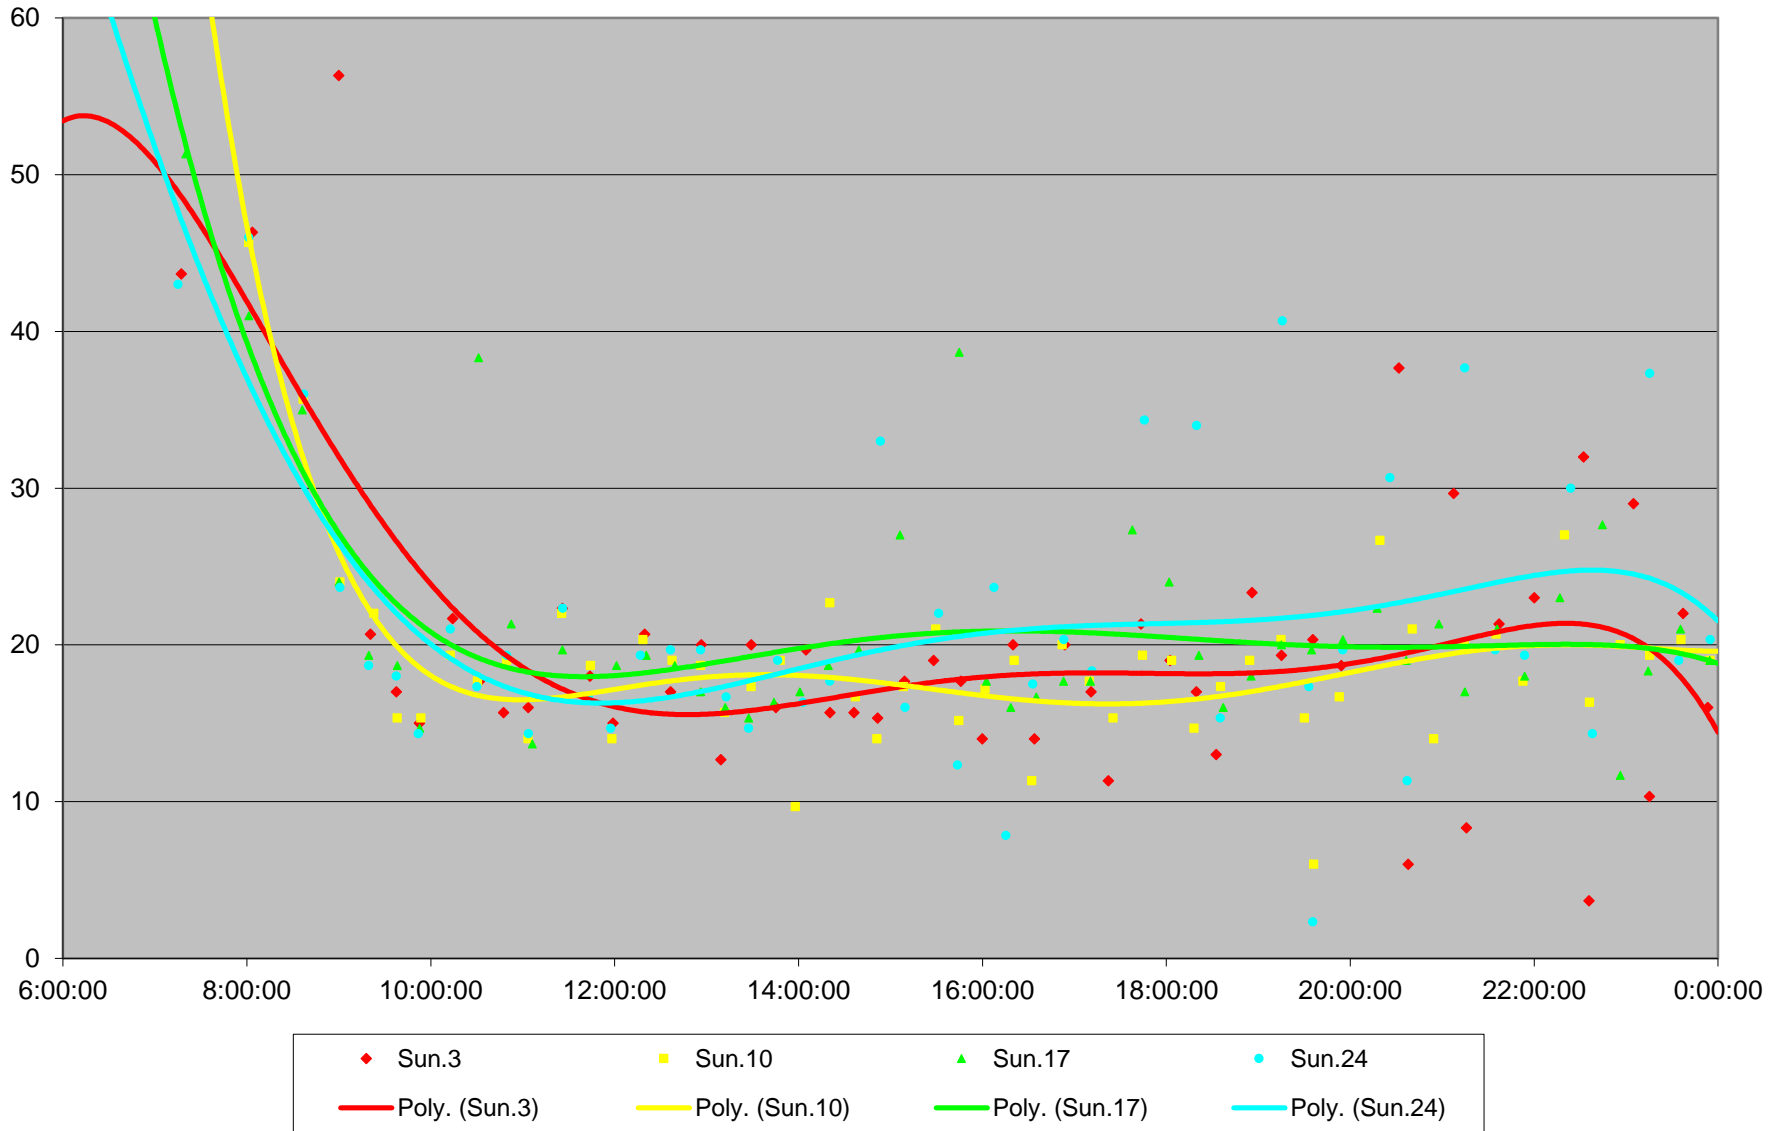

96 Wilson Headways at S of Clairville Eastbound April 2016

96 Wilson Headways at S of Clairville Eastbound April 2016

96 Wilson Headways at S of Clairville Eastbound April 2016

96 Wilson Headways at S of Clairville Eastbound April 2016

96 Wilson Headways at S of Clairville Eastbound April 2016

96 Wilson Headways at S of Clairville Eastbound April 2016

96 Wilson Headways at S of Clairville Eastbound April 2016

96 Wilson Headways at S of Clairville Eastbound April 2016 Weekday Statistics

96 Wilson Headways at S of Clairville Eastbound April 2016 Saturday Statistics

96 Wilson Headways at S of Clairville Eastbound April 2016 Sunday Statistics