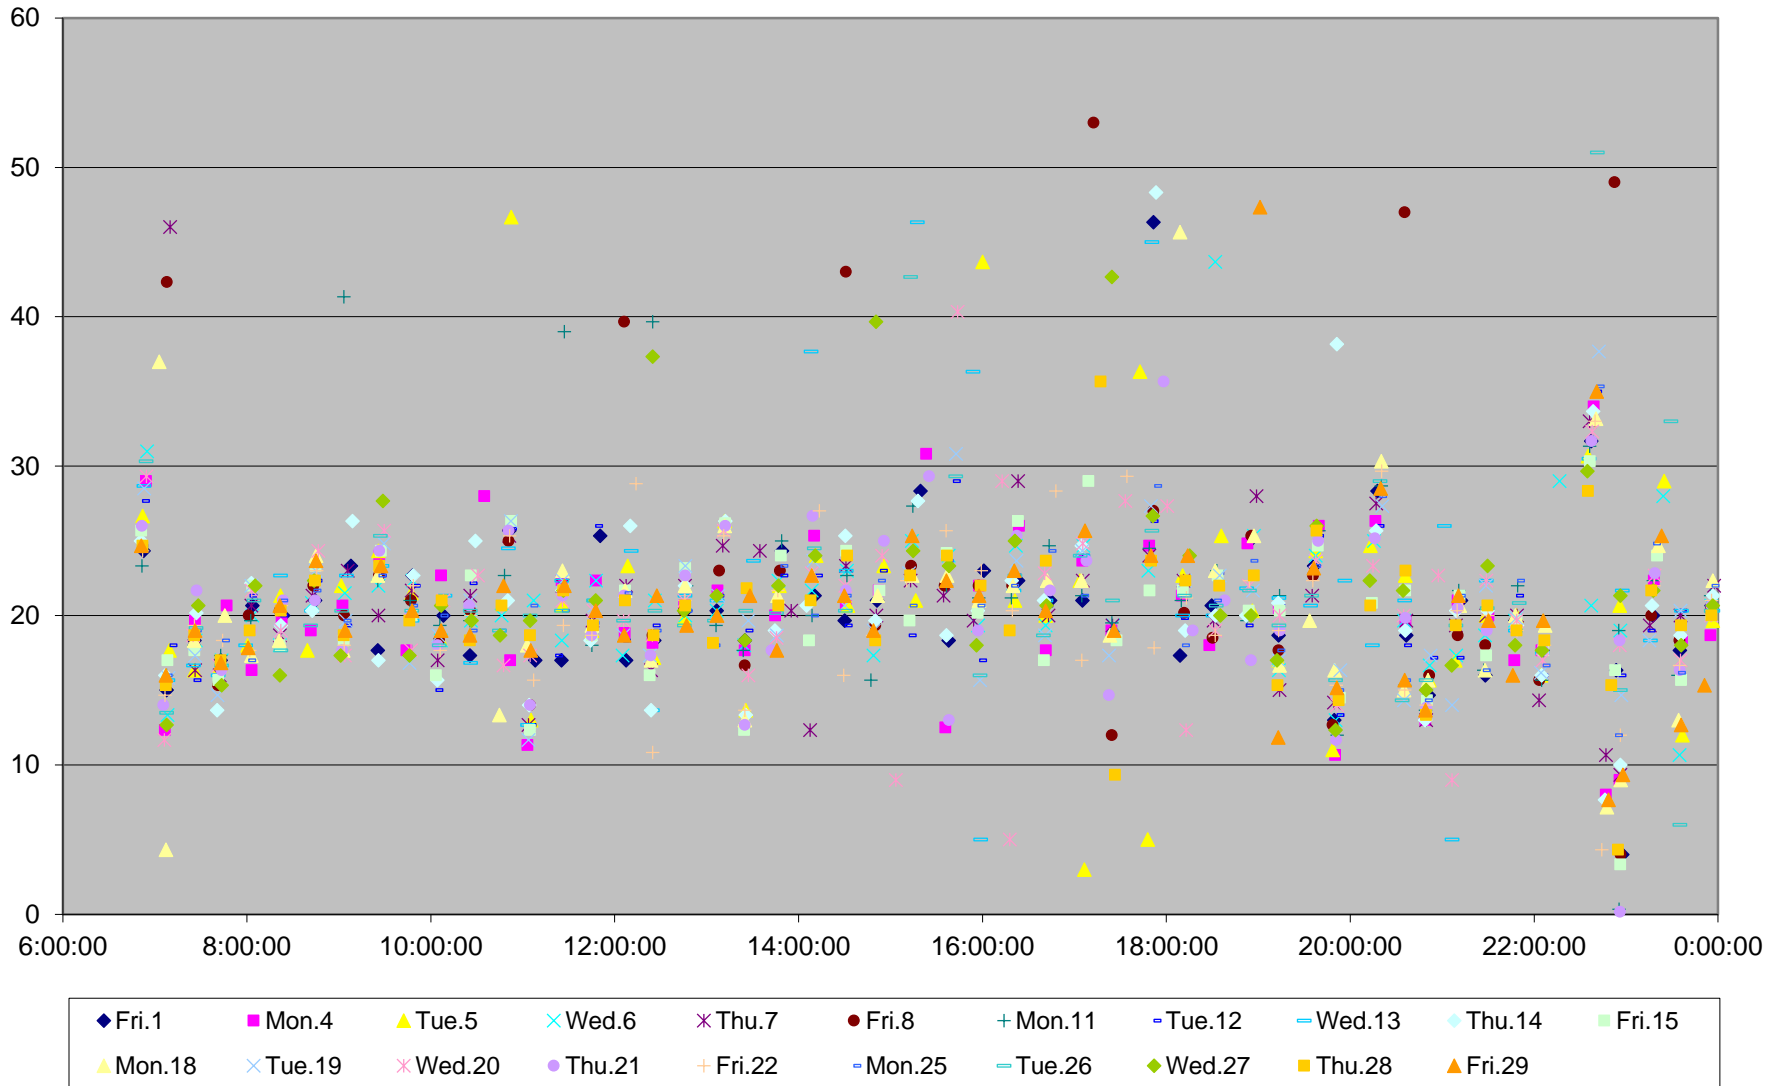

96 Wilson Headways at S of Clairville Eastbound April 2016

96 Wilson Headways at S of Clairville Eastbound April 2016

96 Wilson Headways at S of Clairville Eastbound April 2016

96 Wilson Headways at S of Clairville Eastbound April 2016

96 Wilson Headways at S of Clairville Eastbound April 2016

96 Wilson Headways at S of Clairville Eastbound April 2016

96 Wilson Headways at S of Clairville Eastbound April 2016

96 Wilson Headways at S of Clairville Eastbound April 2016 Weekday Statistics

96 Wilson Headways at S of Clairville Eastbound April 2016 Saturday Statistics

96 Wilson Headways at S of Clairville Eastbound April 2016 Sunday Statistics