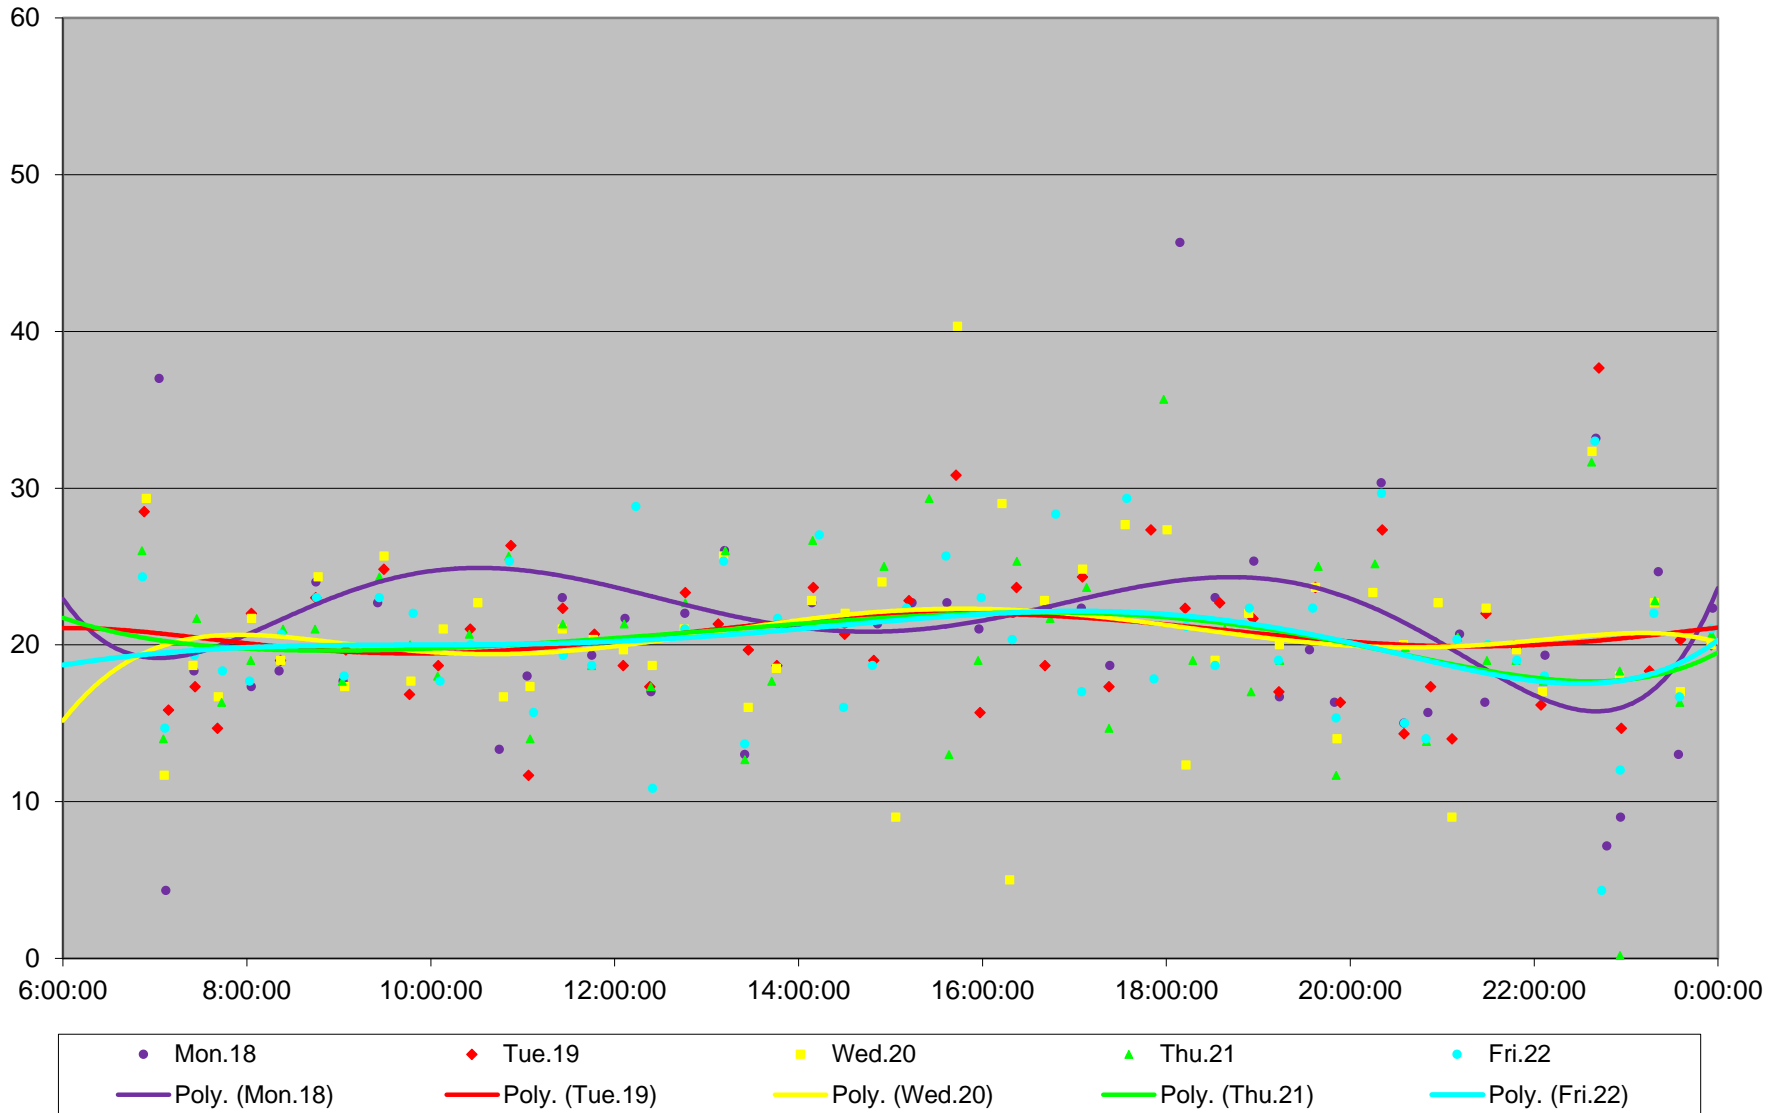

96 Wilson Headways at S of Clairville Eastbound April 2016

96 Wilson Headways at S of Clairville Eastbound April 2016

96 Wilson Headways at S of Clairville Eastbound April 2016

96 Wilson Headways at S of Clairville Eastbound April 2016

96 Wilson Headways at S of Clairville Eastbound April 2016

96 Wilson Headways at S of Clairville Eastbound April 2016

96 Wilson Headways at S of Clairville Eastbound April 2016

96 Wilson Headways at S of Clairville Eastbound April 2016 Weekday Statistics

96 Wilson Headways at S of Clairville Eastbound April 2016 Saturday Statistics

96 Wilson Headways at S of Clairville Eastbound April 2016 Sunday Statistics