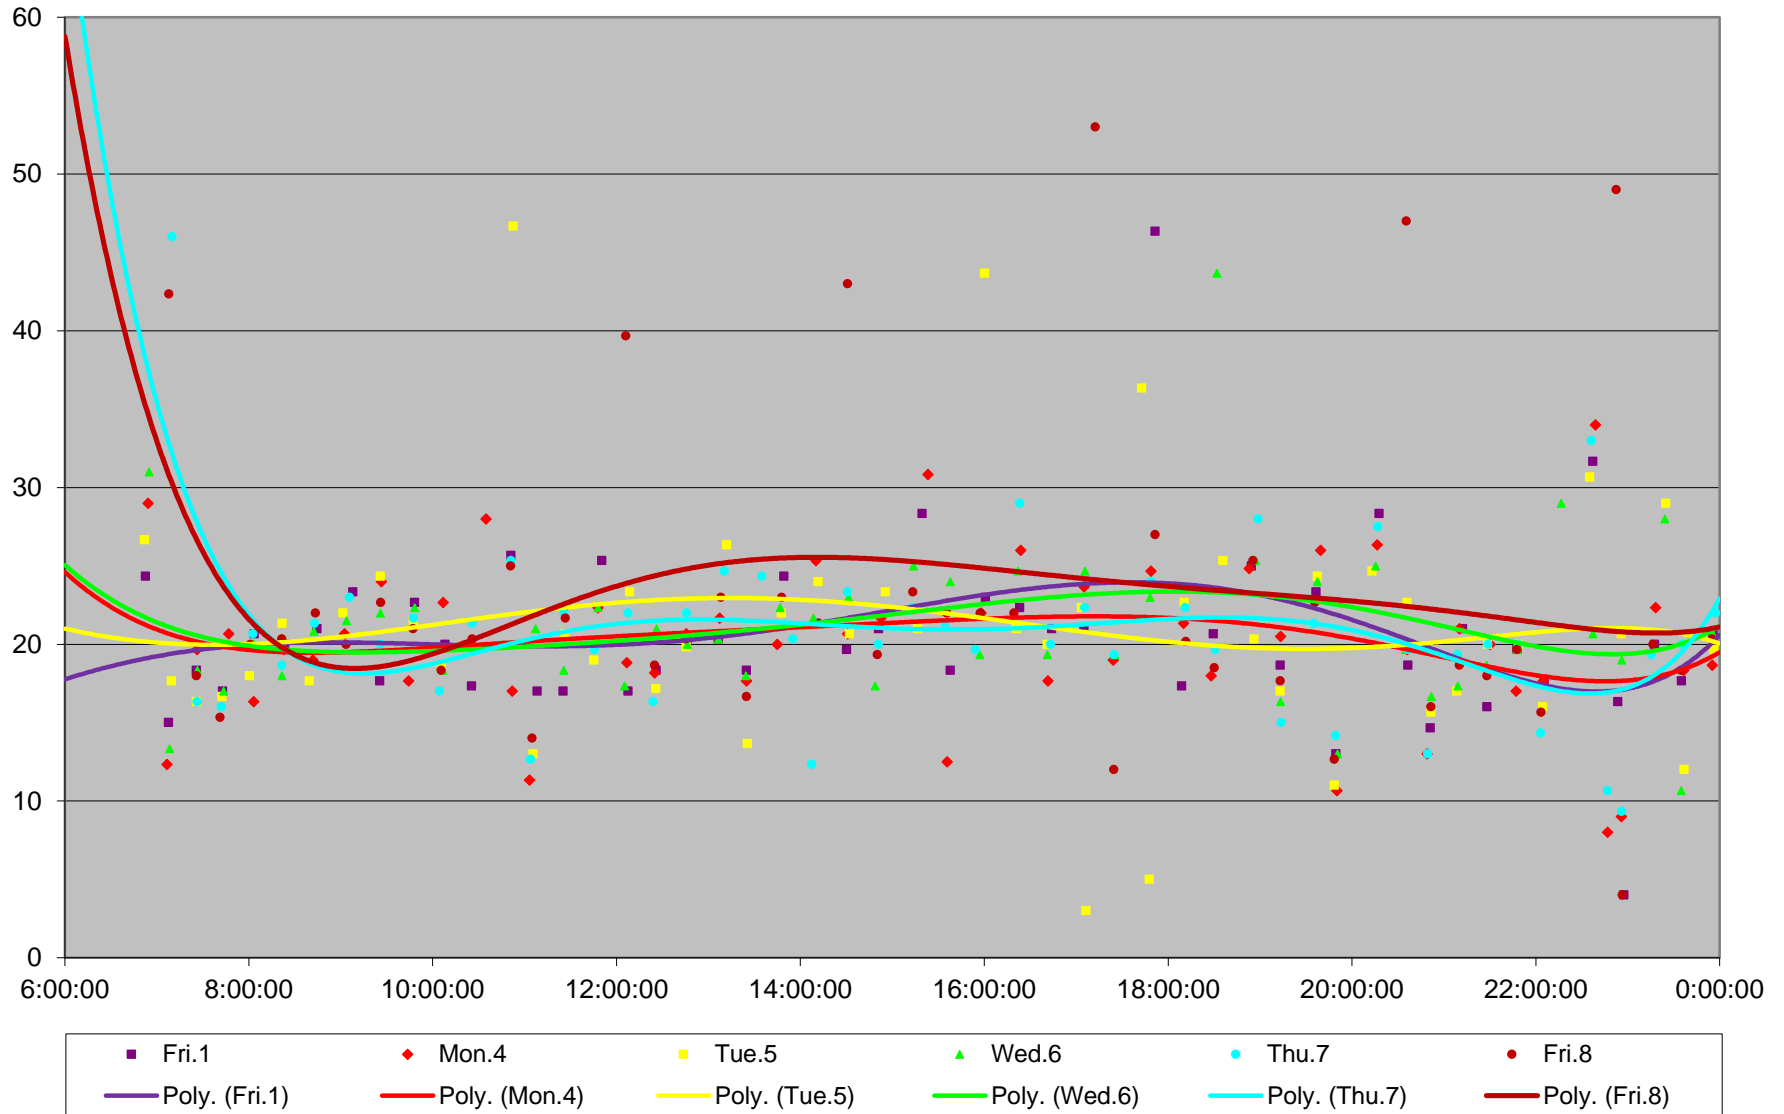

96 Wilson Headways at S of Clairville Eastbound April 2016

96 Wilson Headways at S of Clairville Eastbound April 2016

96 Wilson Headways at S of Clairville Eastbound April 2016

96 Wilson Headways at S of Clairville Eastbound April 2016

96 Wilson Headways at S of Clairville Eastbound April 2016

96 Wilson Headways at S of Clairville Eastbound April 2016

96 Wilson Headways at S of Clairville Eastbound April 2016

96 Wilson Headways at S of Clairville Eastbound April 2016 Weekday Statistics

96 Wilson Headways at S of Clairville Eastbound April 2016 Saturday Statistics

96 Wilson Headways at S of Clairville Eastbound April 2016 Sunday Statistics