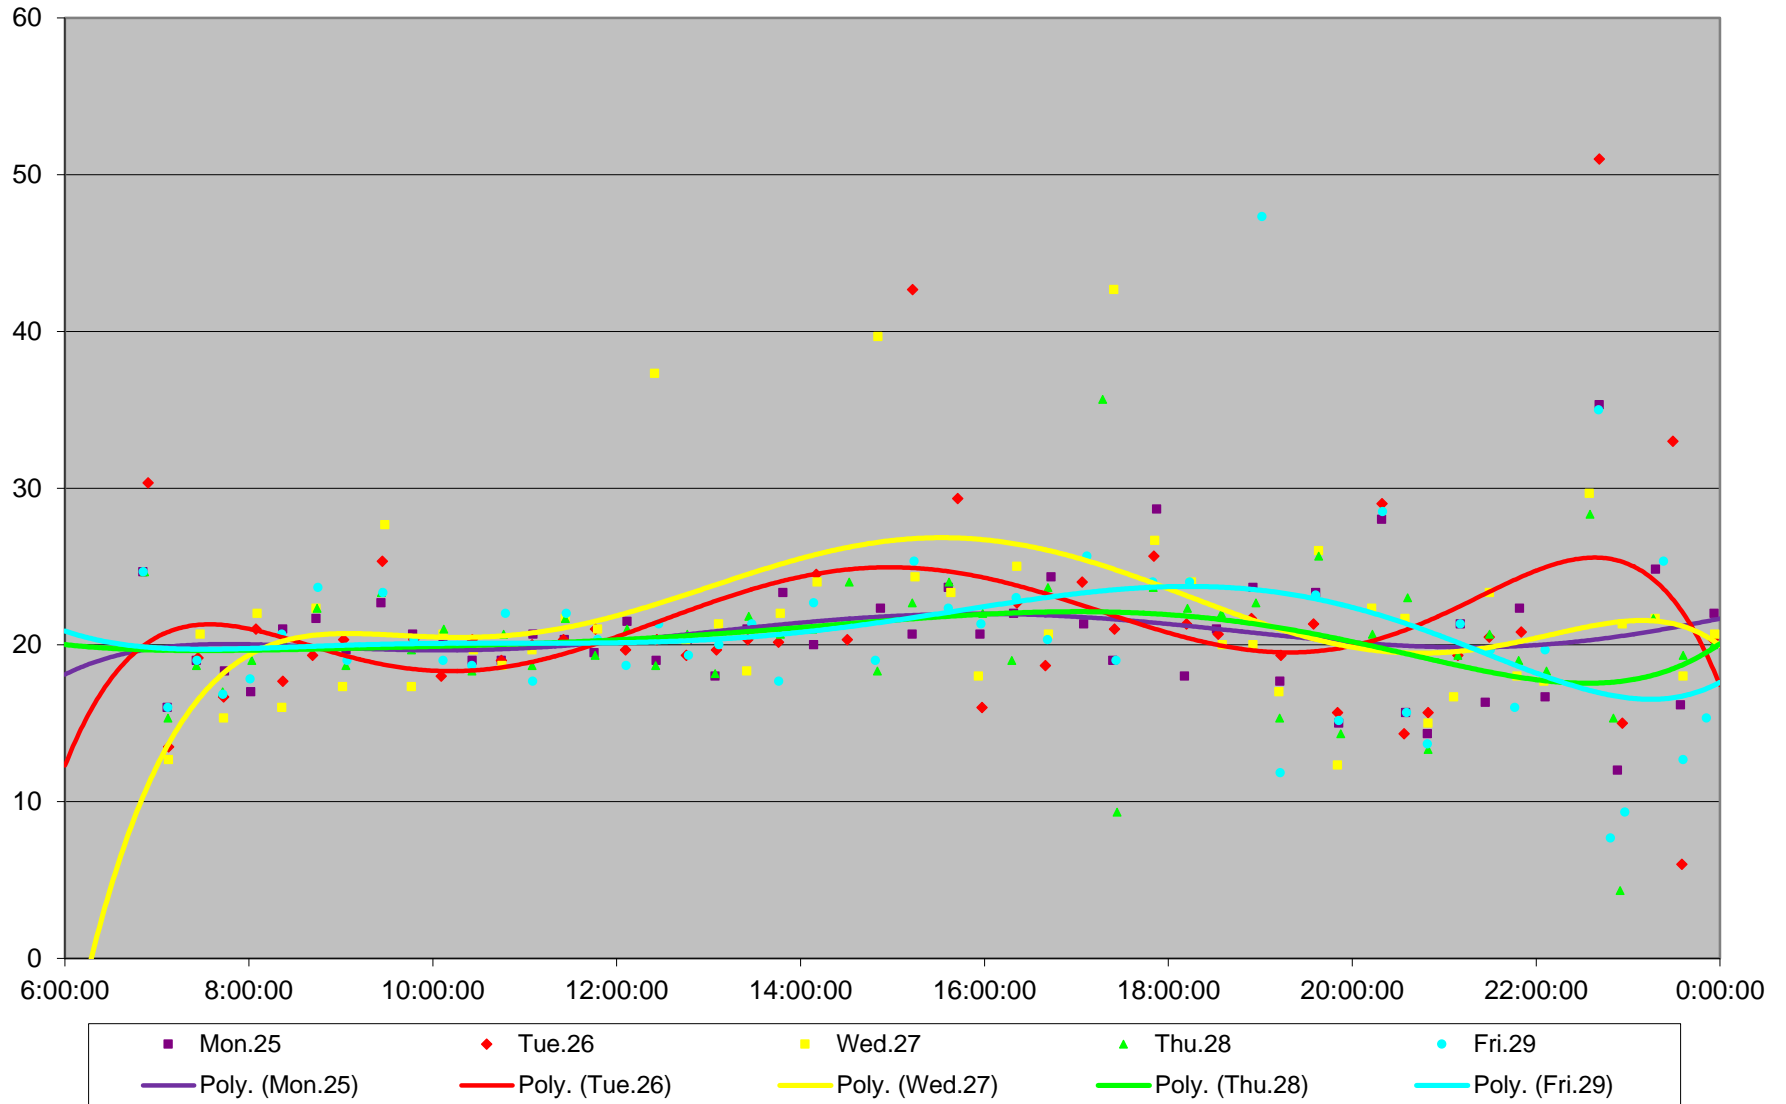

96 Wilson Headways at S of Clairville Eastbound April 2016

96 Wilson Headways at S of Clairville Eastbound April 2016

96 Wilson Headways at S of Clairville Eastbound April 2016

96 Wilson Headways at S of Clairville Eastbound April 2016

96 Wilson Headways at S of Clairville Eastbound April 2016

96 Wilson Headways at S of Clairville Eastbound April 2016

96 Wilson Headways at S of Clairville Eastbound April 2016

96 Wilson Headways at S of Clairville Eastbound April 2016 Weekday Statistics

96 Wilson Headways at S of Clairville Eastbound April 2016 Saturday Statistics

96 Wilson Headways at S of Clairville Eastbound April 2016 Sunday Statistics