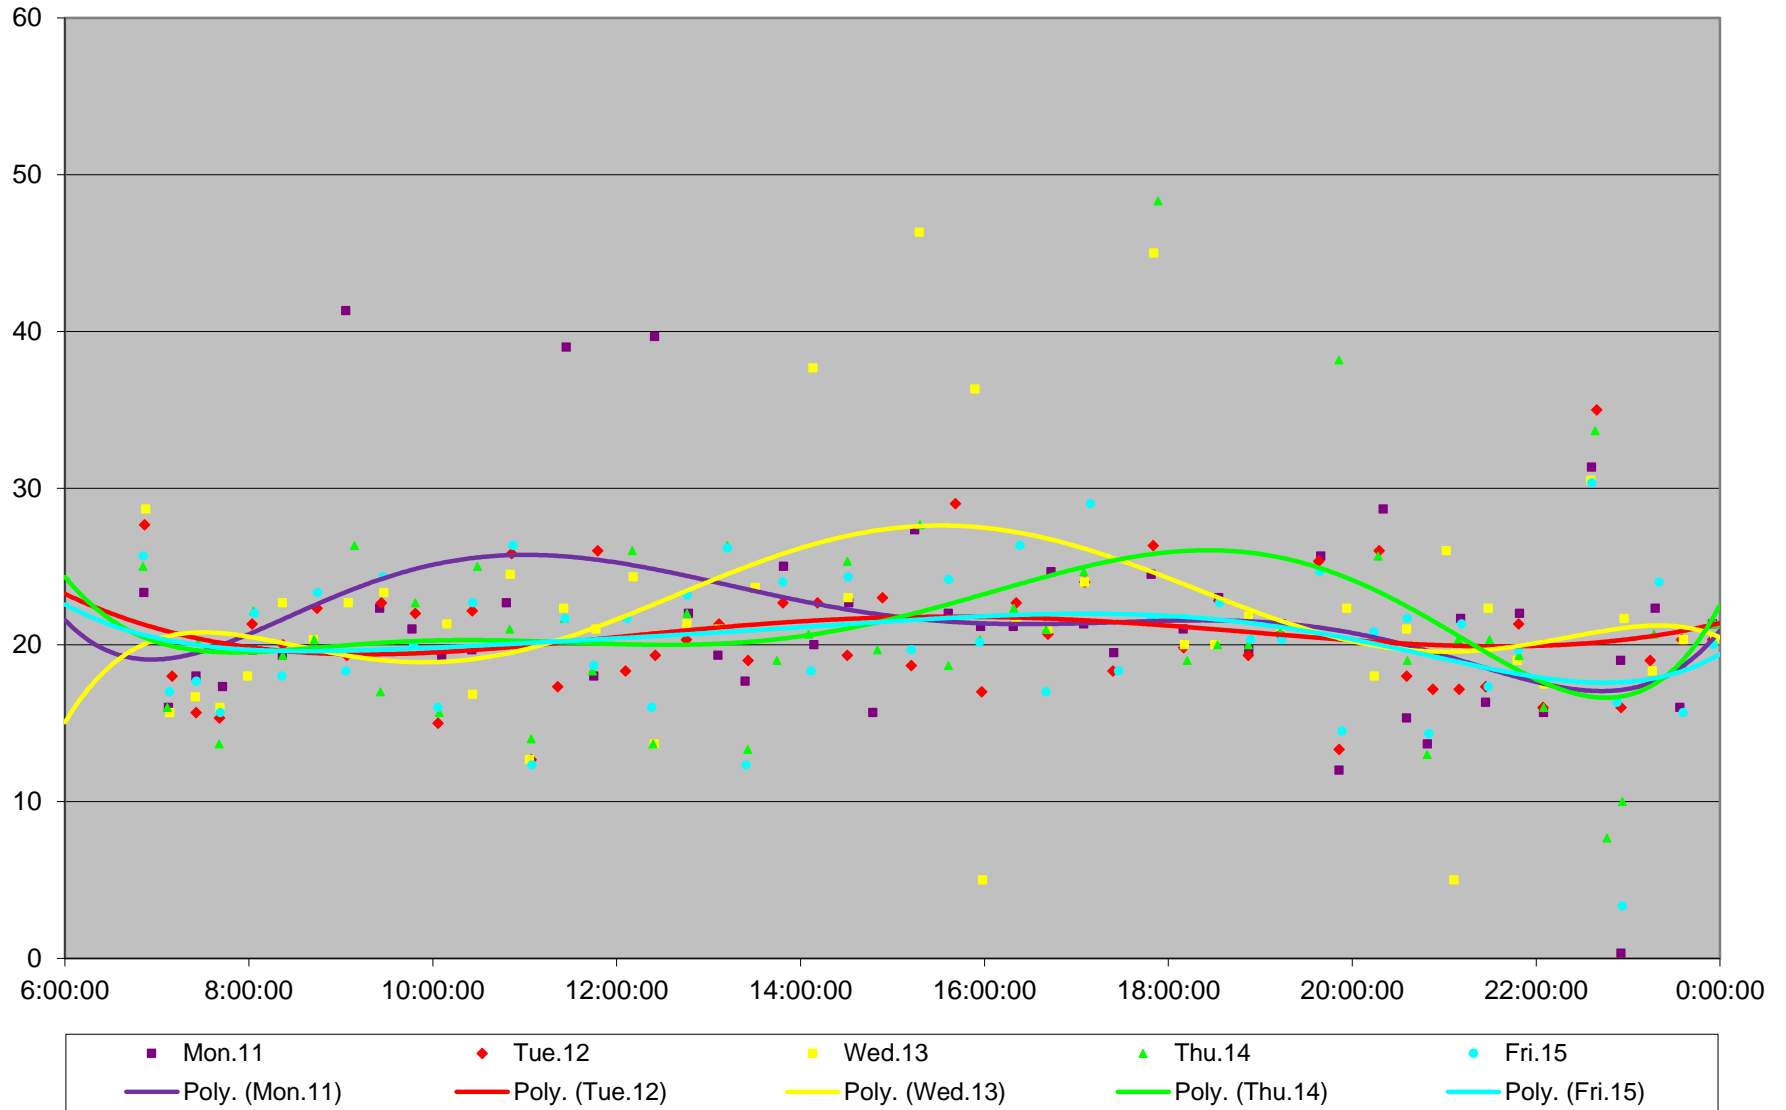

96 Wilson Headways at S of Clairville Eastbound April 2016

96 Wilson Headways at S of Clairville Eastbound April 2016

96 Wilson Headways at S of Clairville Eastbound April 2016

96 Wilson Headways at S of Clairville Eastbound April 2016

96 Wilson Headways at S of Clairville Eastbound April 2016

96 Wilson Headways at S of Clairville Eastbound April 2016

96 Wilson Headways at S of Clairville Eastbound April 2016

96 Wilson Headways at S of Clairville Eastbound April 2016 Weekday Statistics

96 Wilson Headways at S of Clairville Eastbound April 2016 Saturday Statistics

96 Wilson Headways at S of Clairville Eastbound April 2016 Sunday Statistics