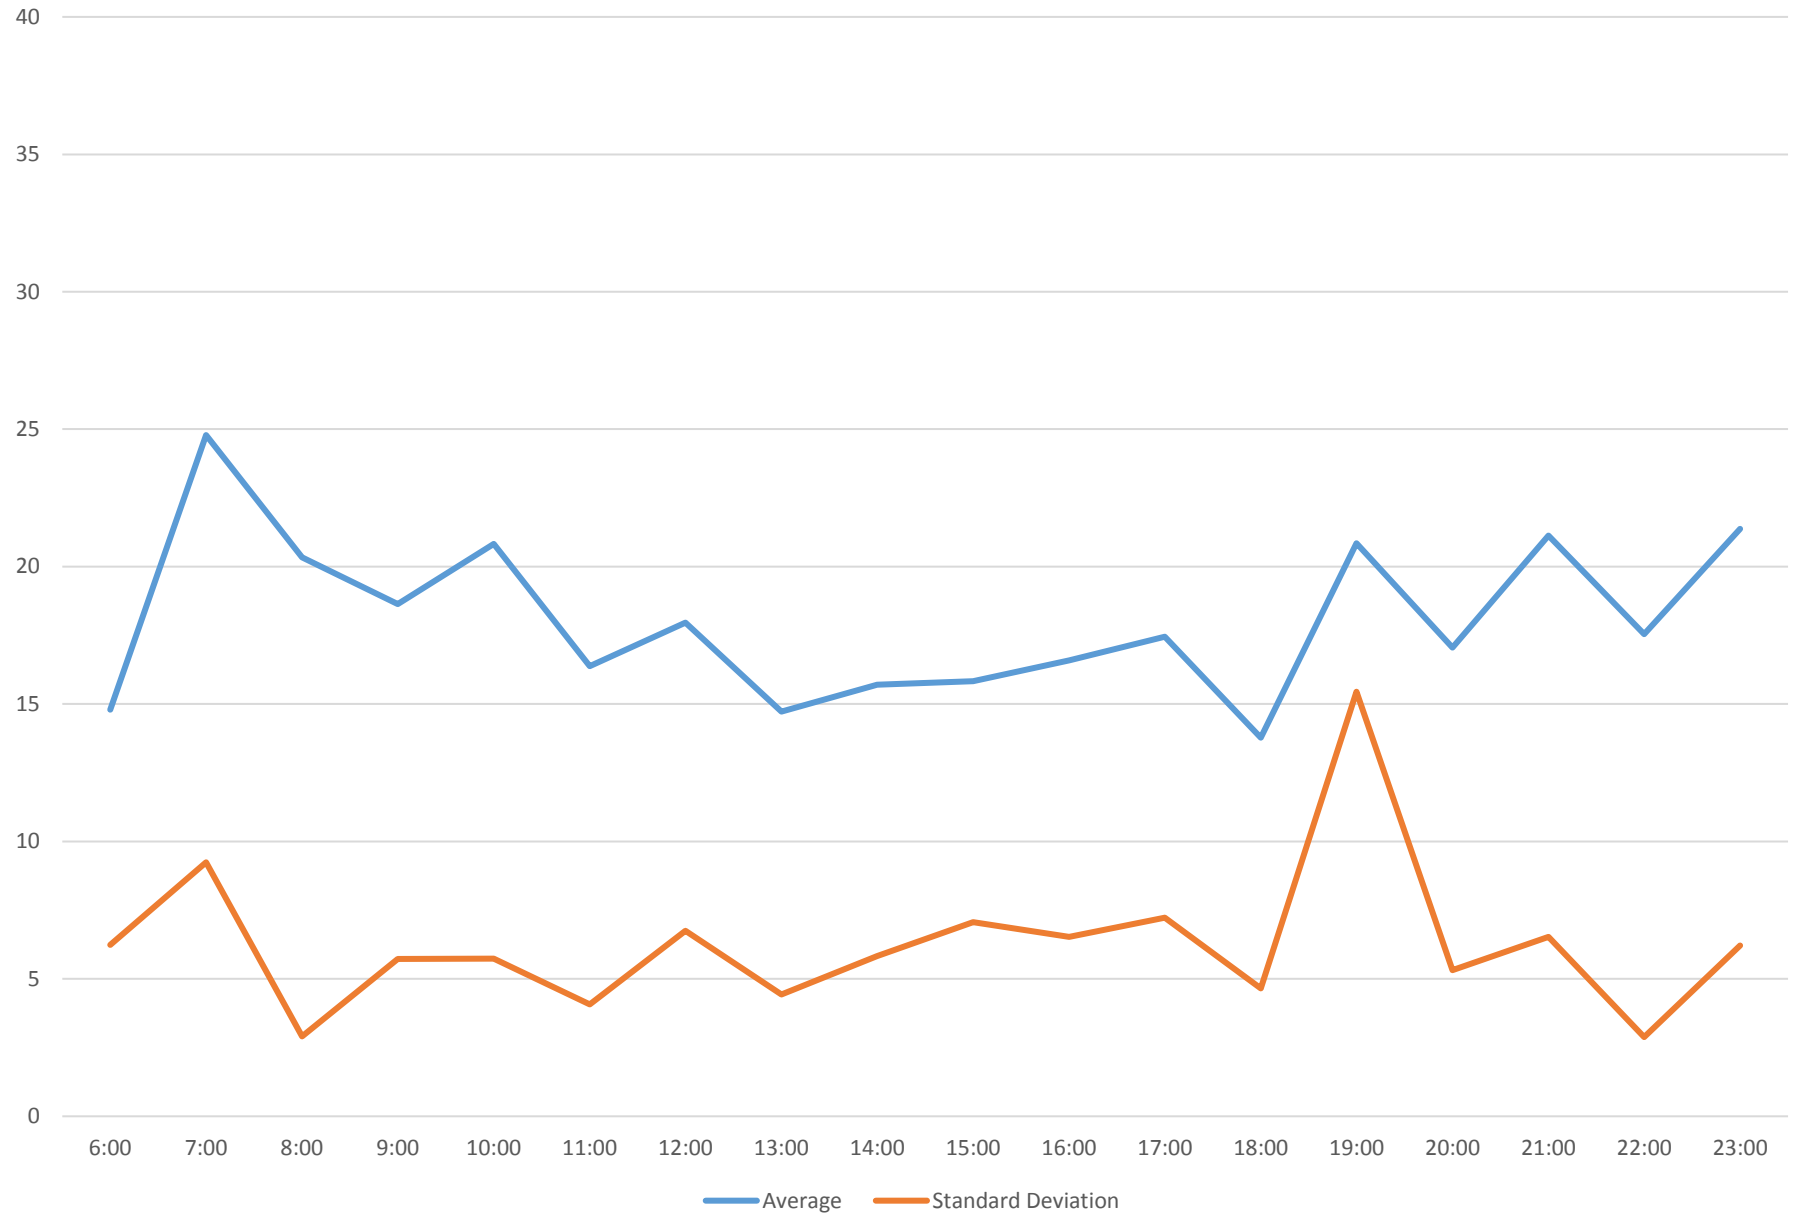

96 Wilson Headways at S of Clairville Eastbound April 2016

96 Wilson Headways at S of Clairville Eastbound April 2016

96 Wilson Headways at S of Clairville Eastbound April 2016

96 Wilson Headways at S of Clairville Eastbound April 2016 Weekday Statistics

96 Wilson Headways at S of Clairville Eastbound April 2016 Saturday Statistics

96 Wilson Headways at S of Clairville Eastbound April 2016 Sunday Statistics