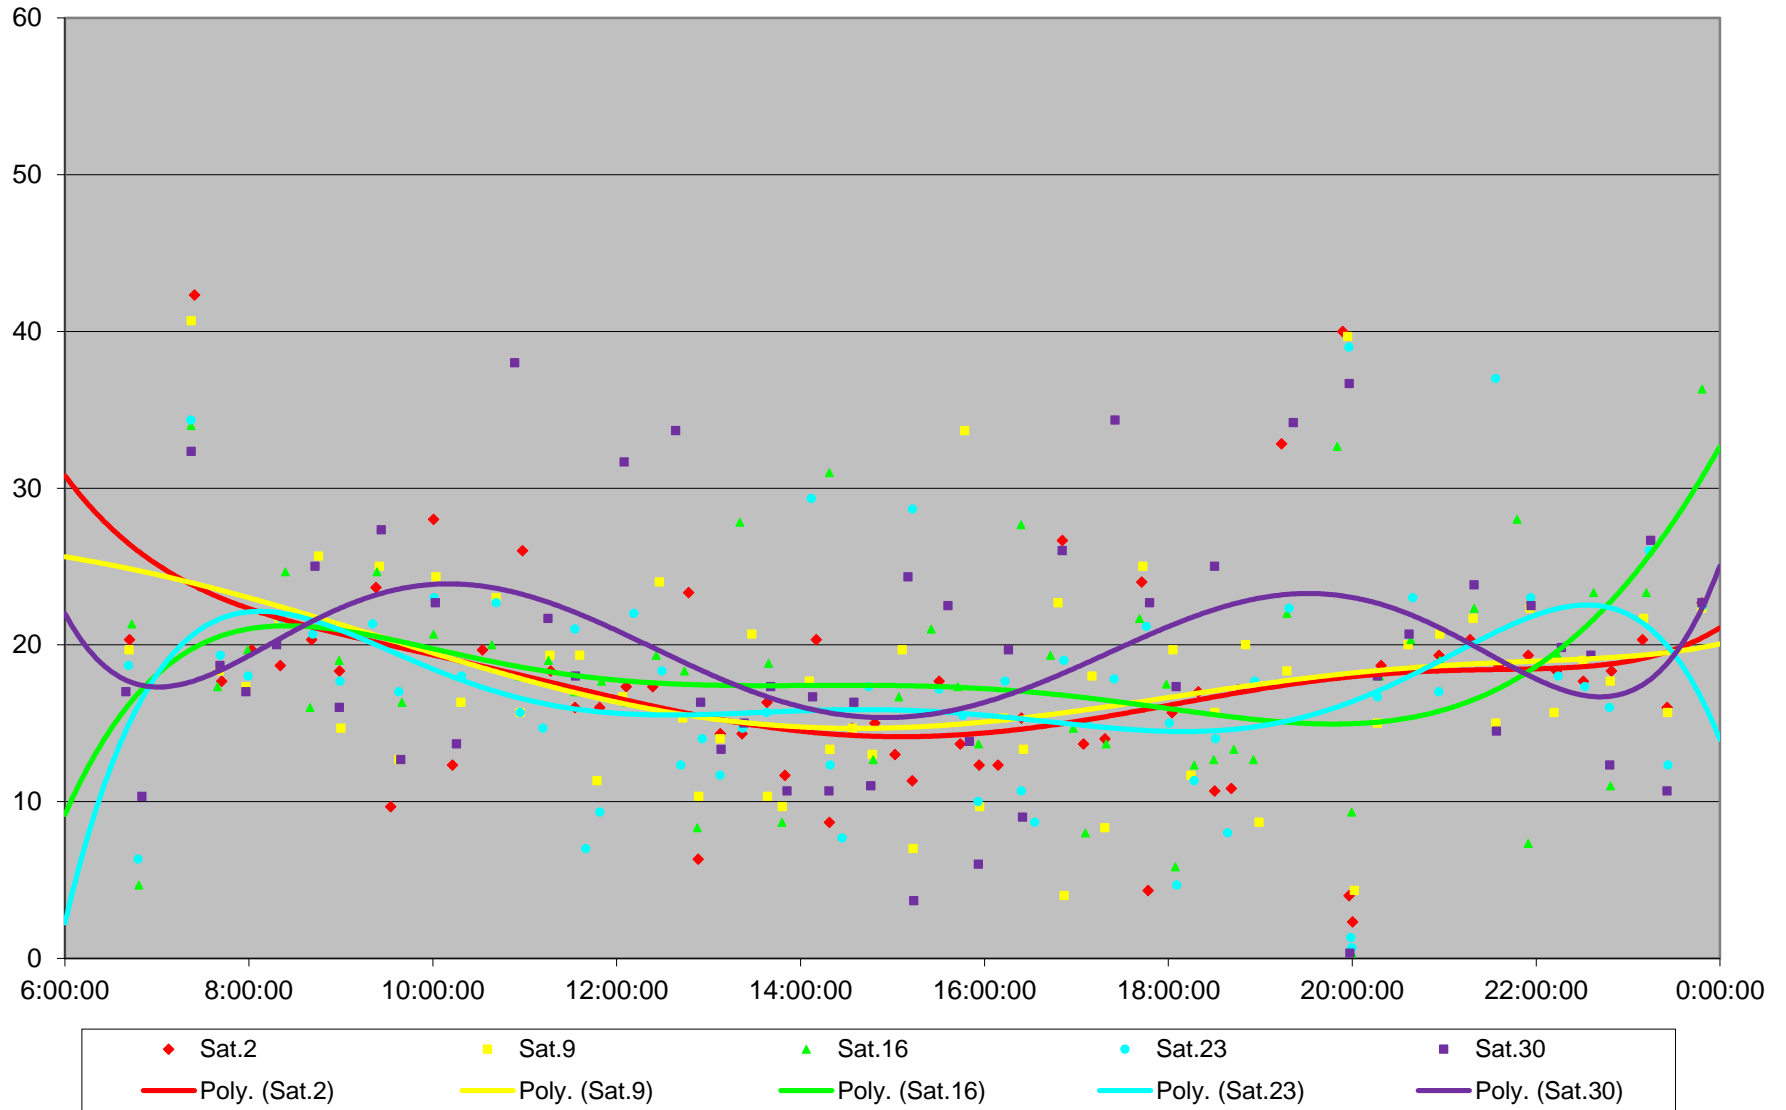

96 Wilson Headways at S of Clairville Eastbound April 2016

96 Wilson Headways at S of Clairville Eastbound April 2016

96 Wilson Headways at S of Clairville Eastbound April 2016

96 Wilson Headways at S of Clairville Eastbound April 2016

96 Wilson Headways at S of Clairville Eastbound April 2016

96 Wilson Headways at S of Clairville Eastbound April 2016

96 Wilson Headways at S of Clairville Eastbound April 2016

96 Wilson Headways at S of Clairville Eastbound April 2016 Weekday Statistics

96 Wilson Headways at S of Clairville Eastbound April 2016 Saturday Statistics

96 Wilson Headways at S of Clairville Eastbound April 2016 Sunday Statistics