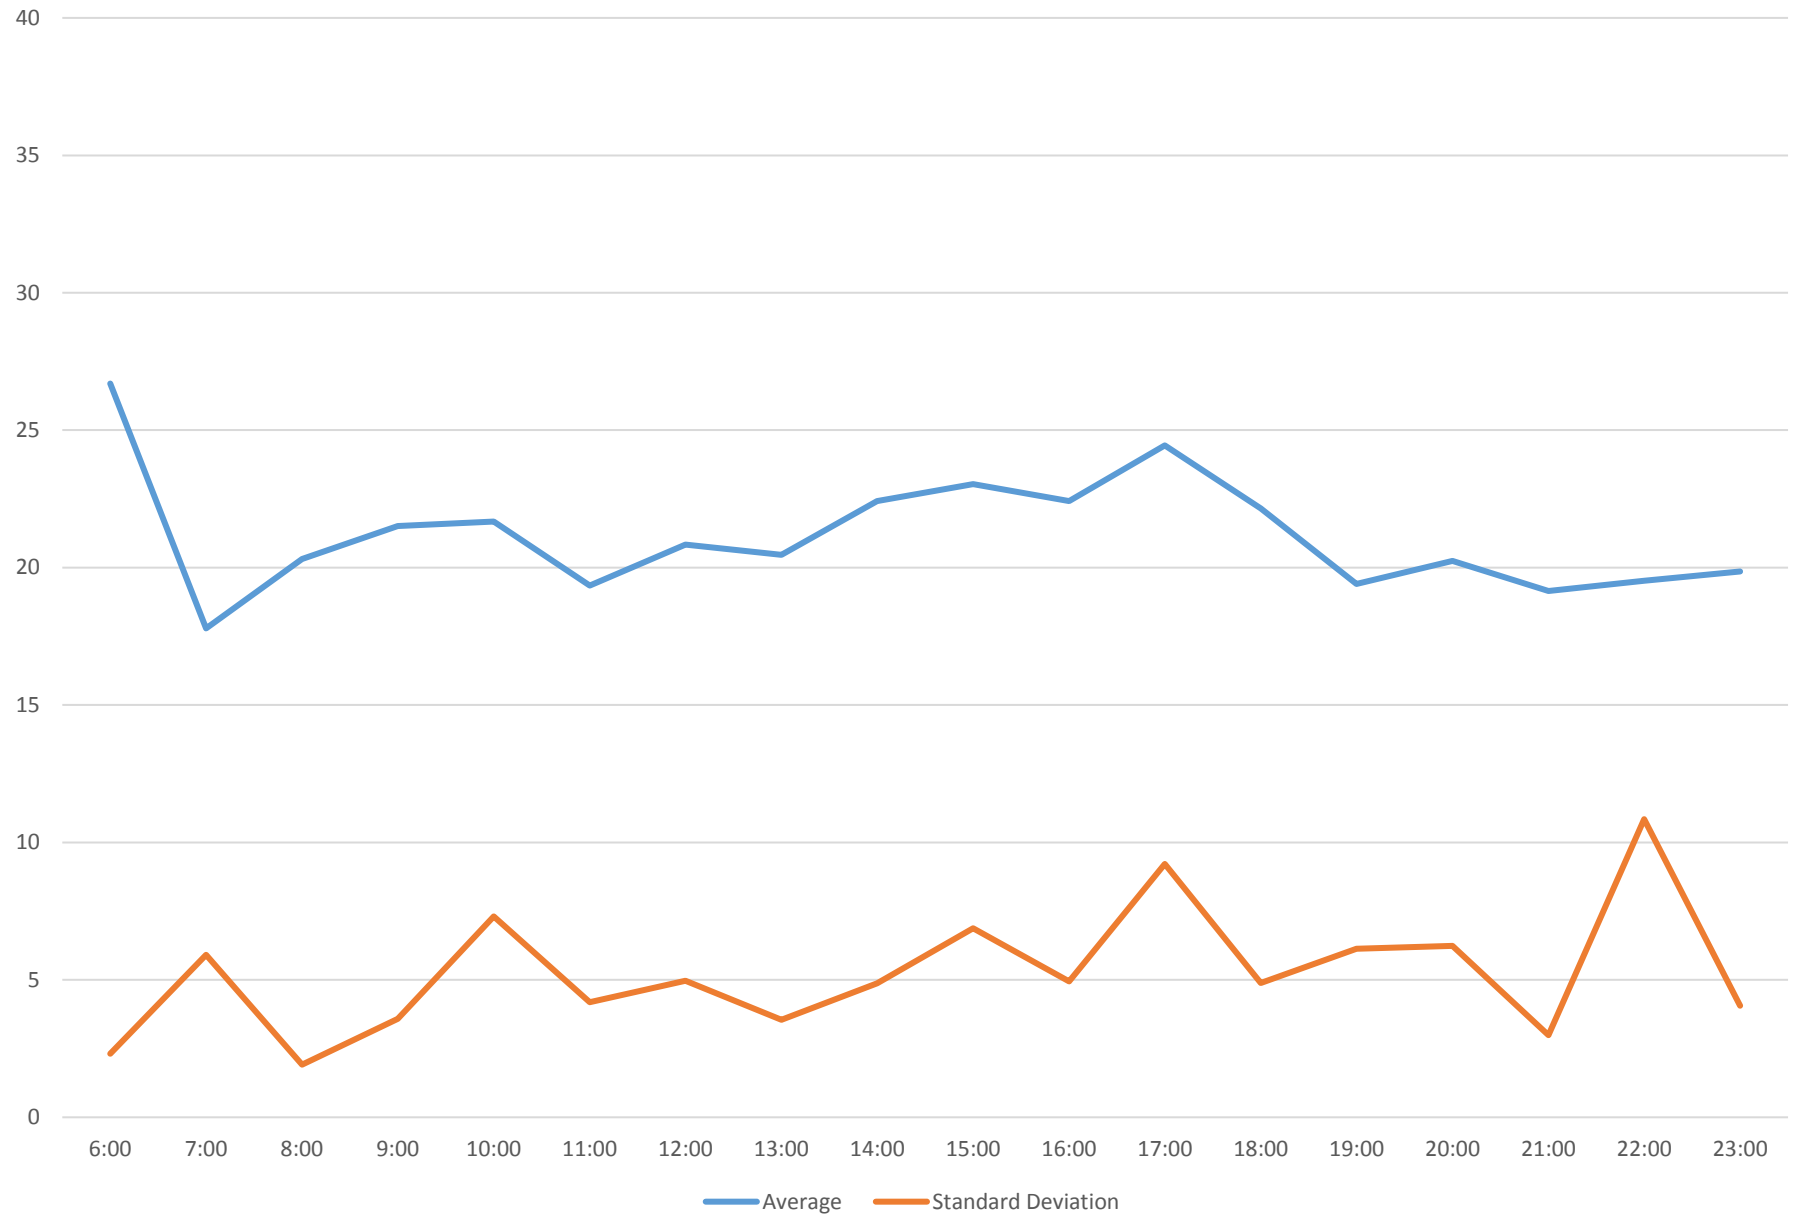

96 Wilson Headways at S of Clairville Eastbound April 2016

96 Wilson Headways at S of Clairville Eastbound April 2016

96 Wilson Headways at S of Clairville Eastbound April 2016

96 Wilson Headways at S of Clairville Eastbound April 2016 Weekday Statistics

96 Wilson Headways at S of Clairville Eastbound April 2016 Saturday Statistics

96 Wilson Headways at S of Clairville Eastbound April 2016 Sunday Statistics