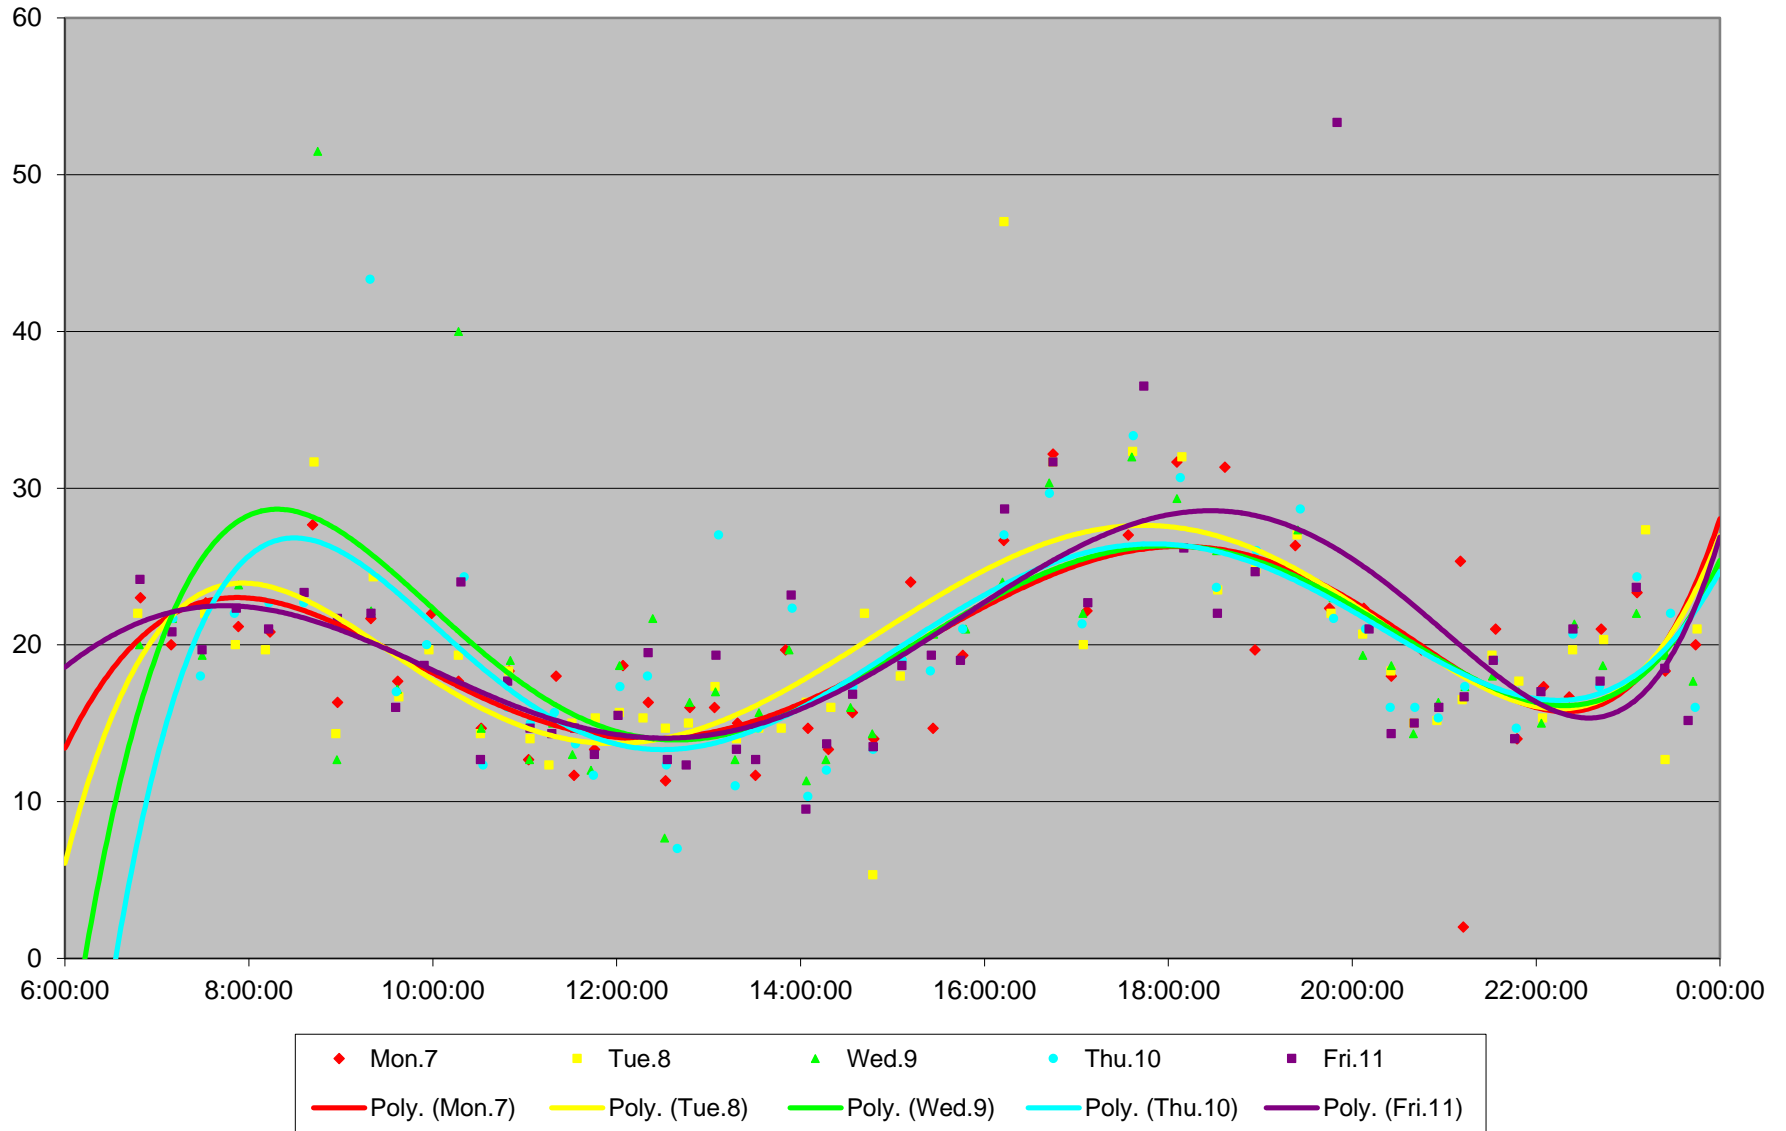

96 Wilson Headways at S of Clairville Eastbound March 2016

96 Wilson Headways at S of Clairville Eastbound March 2016

96 Wilson Headways at S of Clairville Eastbound March 2016

96 Wilson Headways at S of Clairville Eastbound March 2016

96 Wilson Headways at S of Clairville Eastbound March 2016 Weekday Statistics

96 Wilson Headways at S of Clairville Eastbound March 2016 Saturday Statistics

96 Wilson Headways at S of Clairville Eastbound March 2016 Sunday Statistics