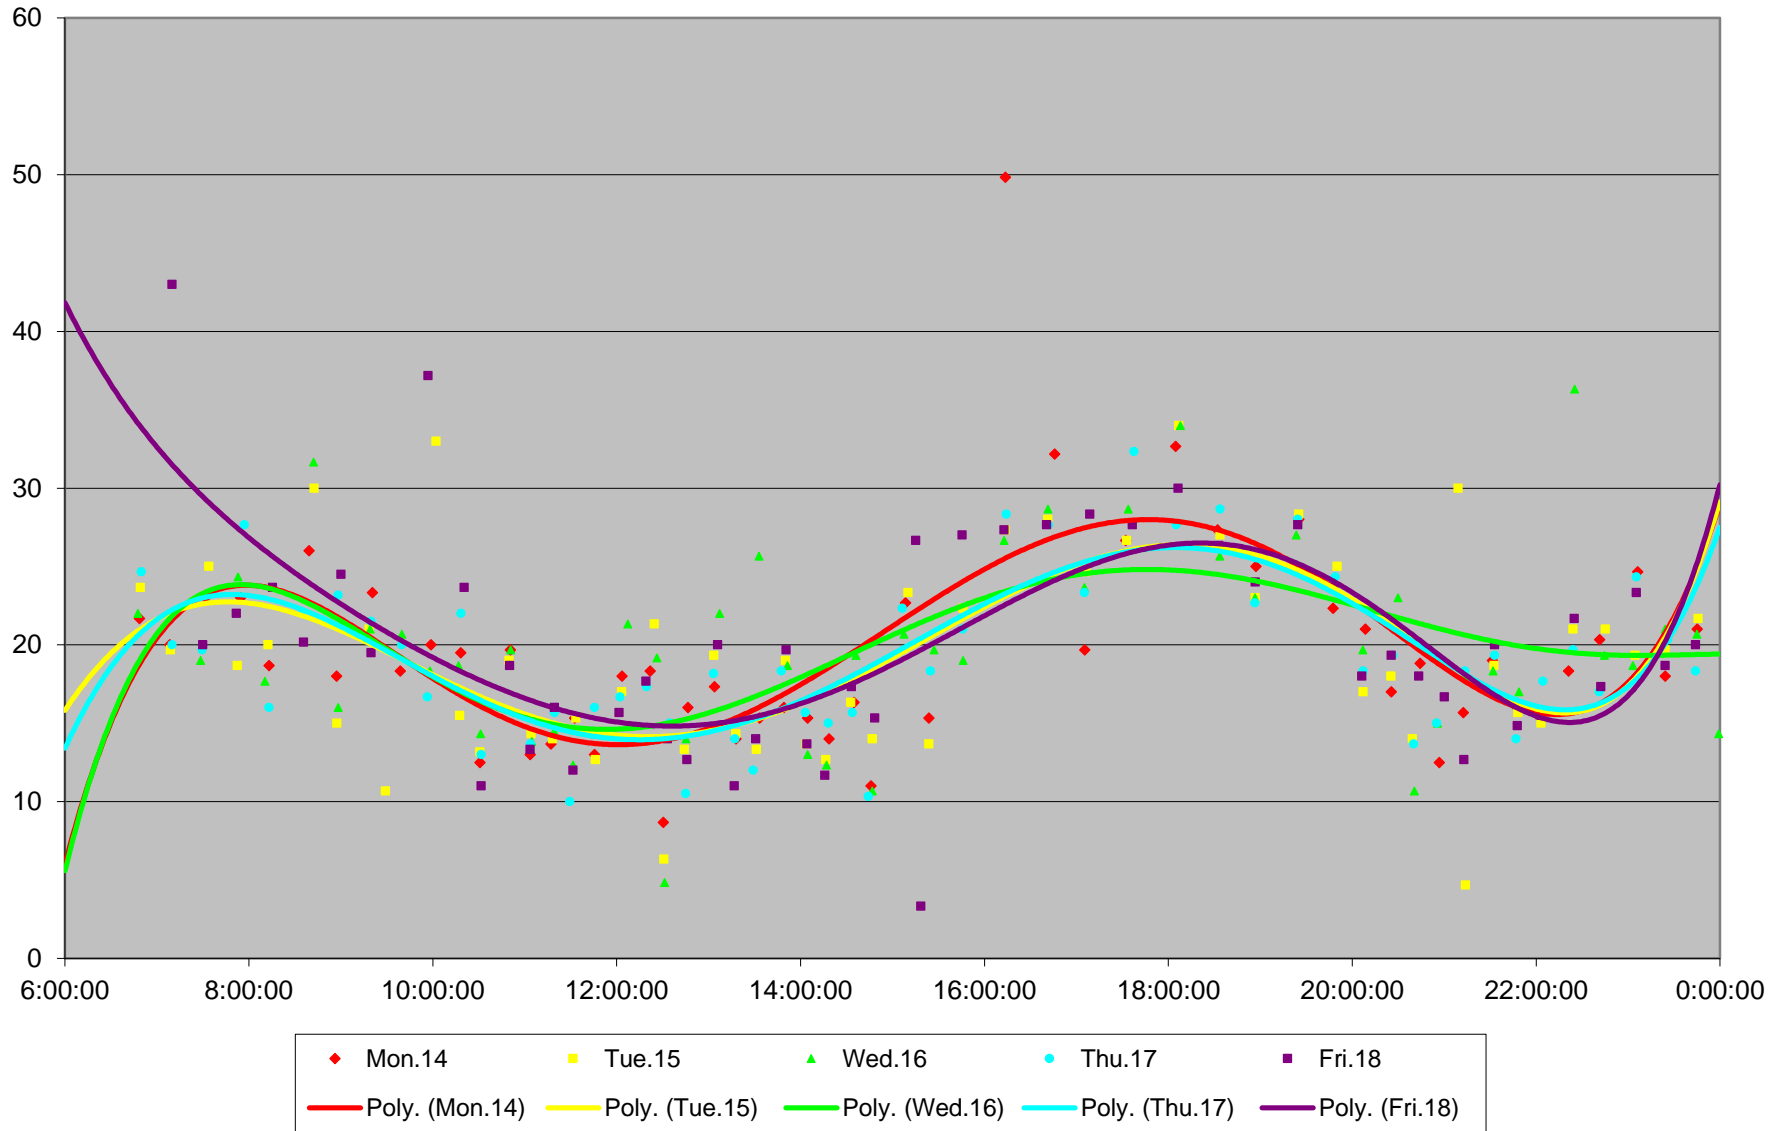

96 Wilson Headways at S of Clairville Eastbound March 2016

96 Wilson Headways at S of Clairville Eastbound March 2016

96 Wilson Headways at S of Clairville Eastbound March 2016

96 Wilson Headways at S of Clairville Eastbound March 2016

96 Wilson Headways at S of Clairville Eastbound March 2016 Weekday Statistics

96 Wilson Headways at S of Clairville Eastbound March 2016 Saturday Statistics

96 Wilson Headways at S of Clairville Eastbound March 2016 Sunday Statistics