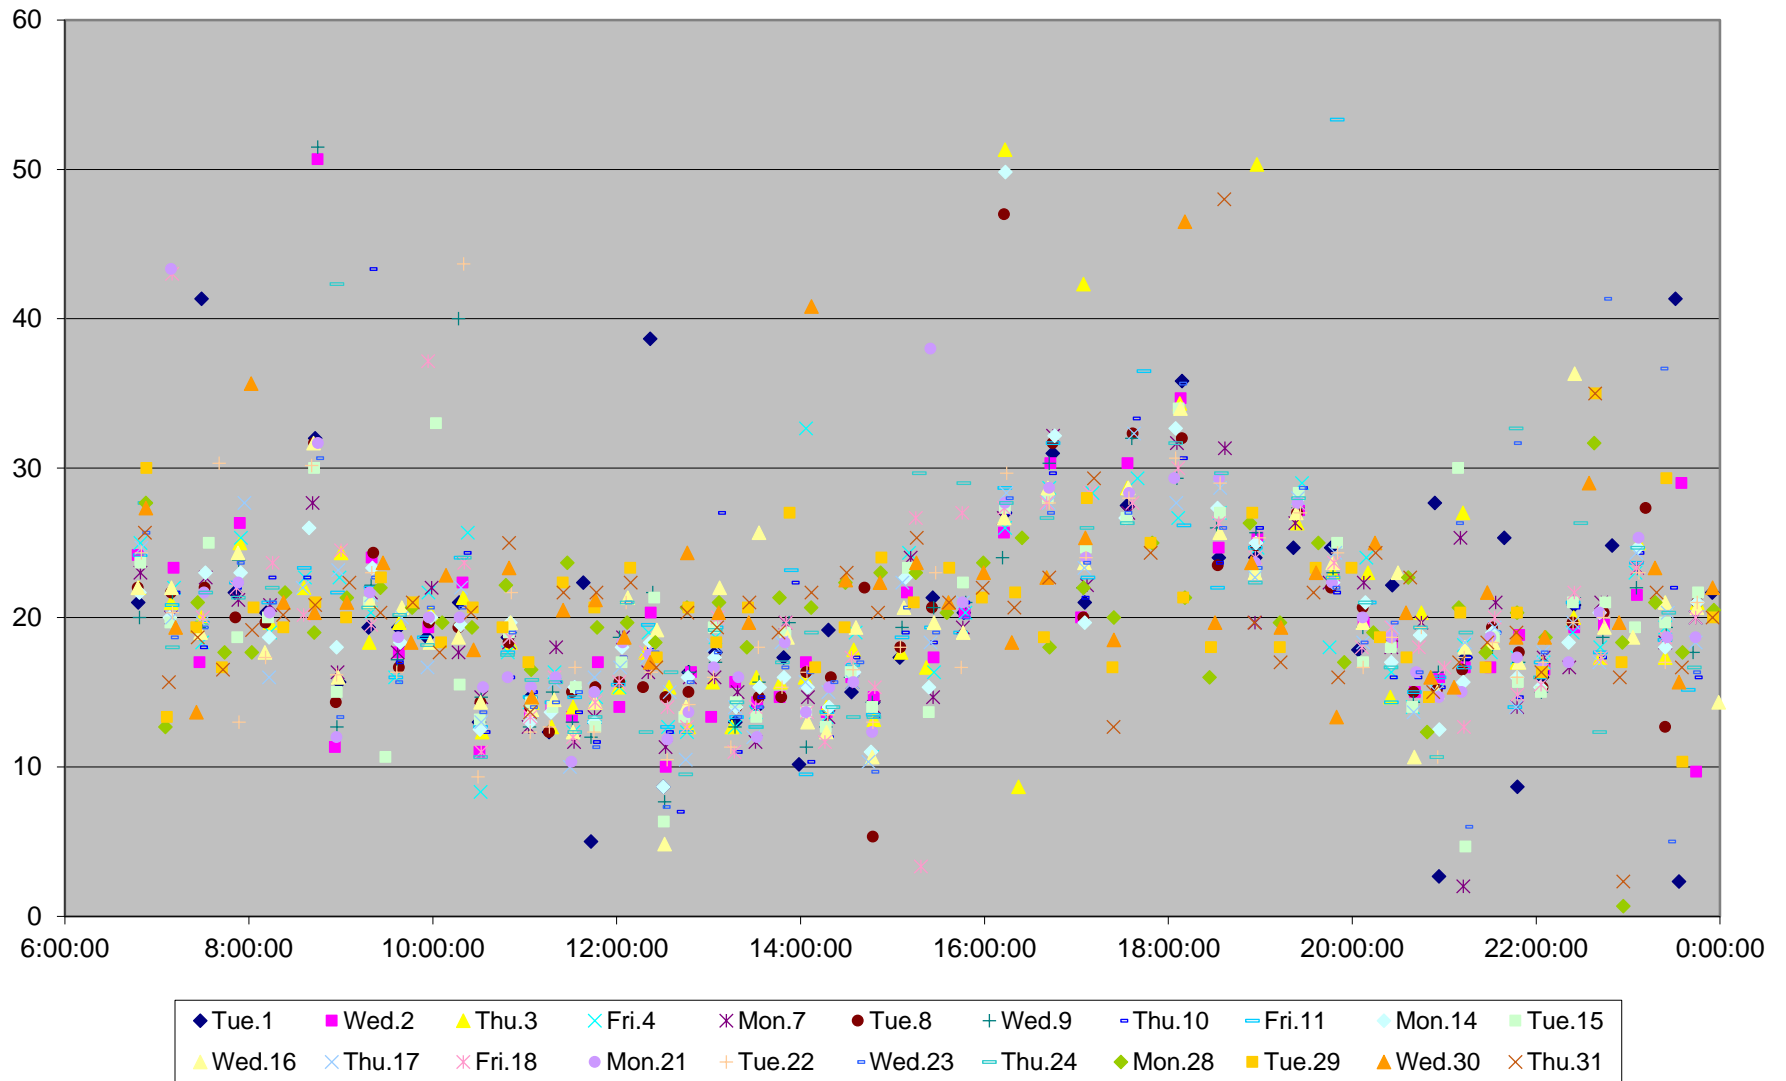

96 Wilson Headways at S of Clairville Eastbound March 2016

96 Wilson Headways at S of Clairville Eastbound March 2016

96 Wilson Headways at S of Clairville Eastbound March 2016

96 Wilson Headways at S of Clairville Eastbound March 2016

96 Wilson Headways at S of Clairville Eastbound March 2016 Weekday Statistics

96 Wilson Headways at S of Clairville Eastbound March 2016 Saturday Statistics

96 Wilson Headways at S of Clairville Eastbound March 2016 Sunday Statistics