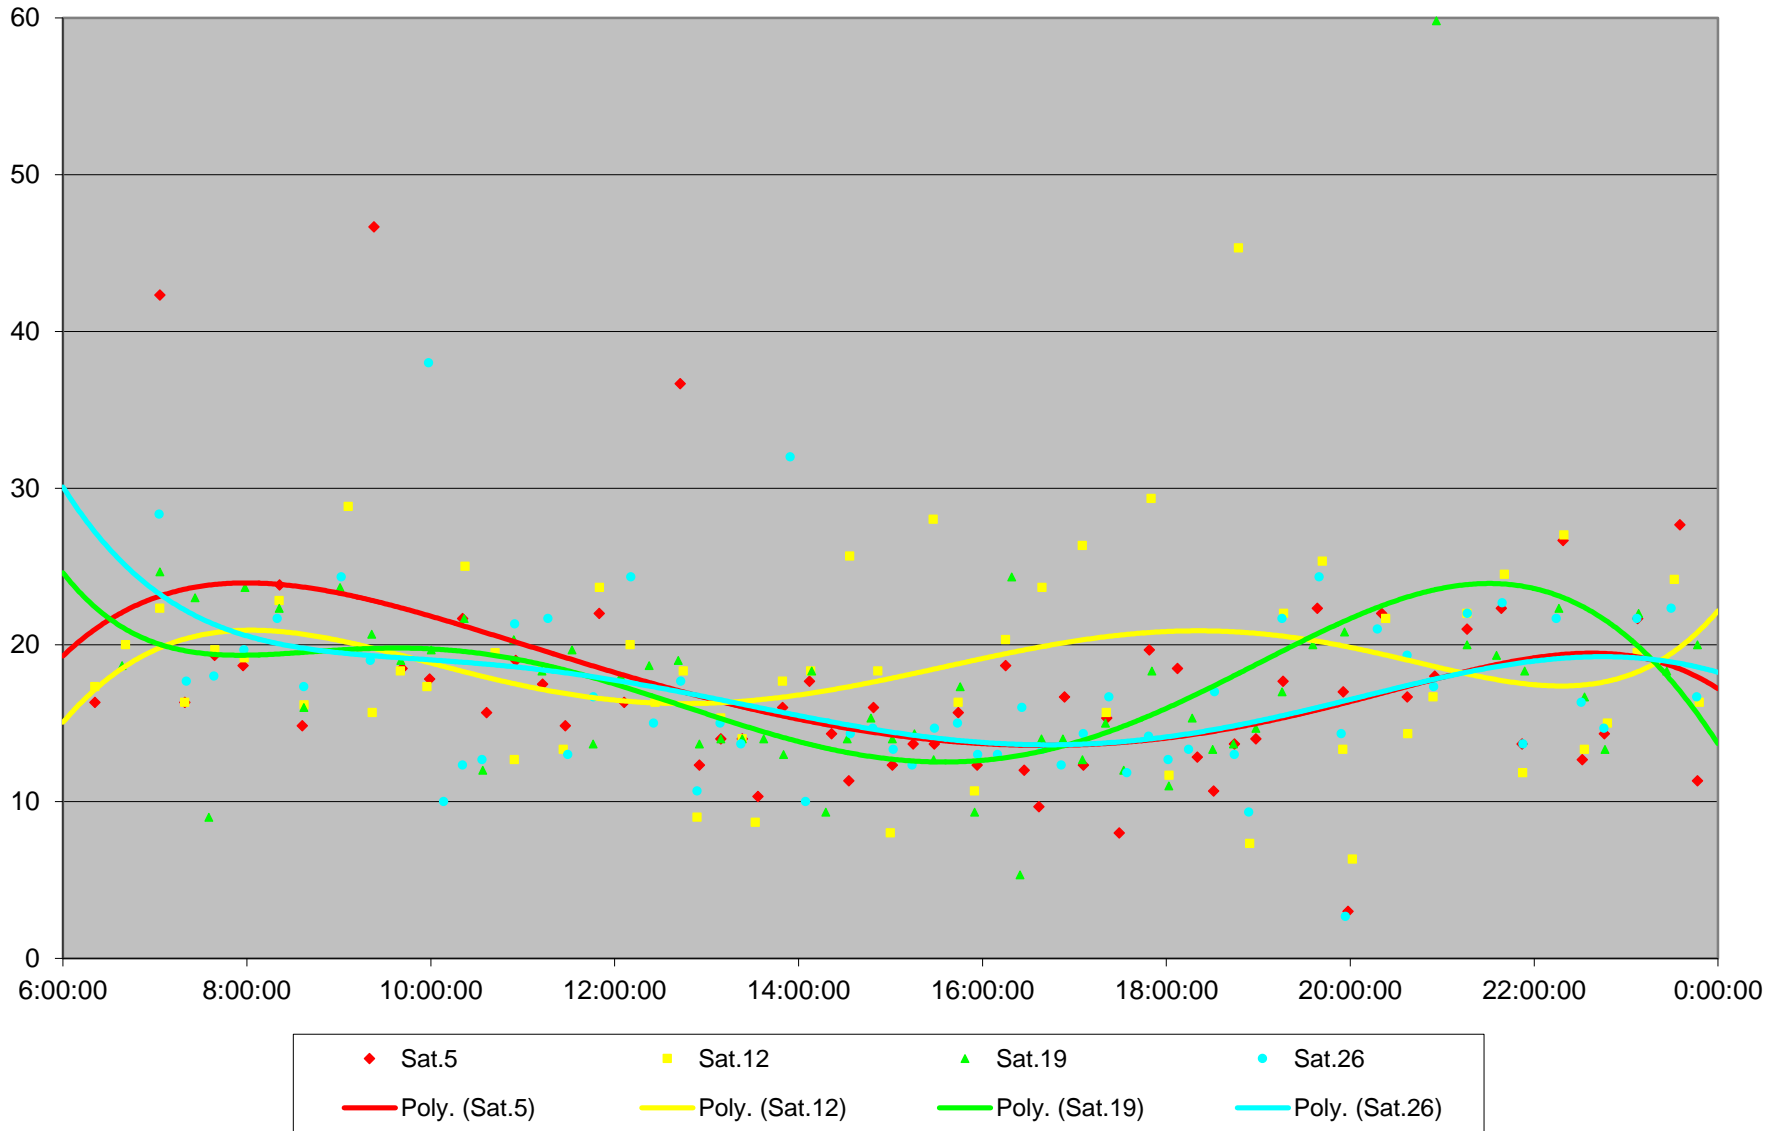

96 Wilson Headways at S of Clairville Eastbound March 2016

96 Wilson Headways at S of Clairville Eastbound March 2016

96 Wilson Headways at S of Clairville Eastbound March 2016

96 Wilson Headways at S of Clairville Eastbound March 2016

96 Wilson Headways at S of Clairville Eastbound March 2016 Weekday Statistics

96 Wilson Headways at S of Clairville Eastbound March 2016 Saturday Statistics

96 Wilson Headways at S of Clairville Eastbound March 2016 Sunday Statistics