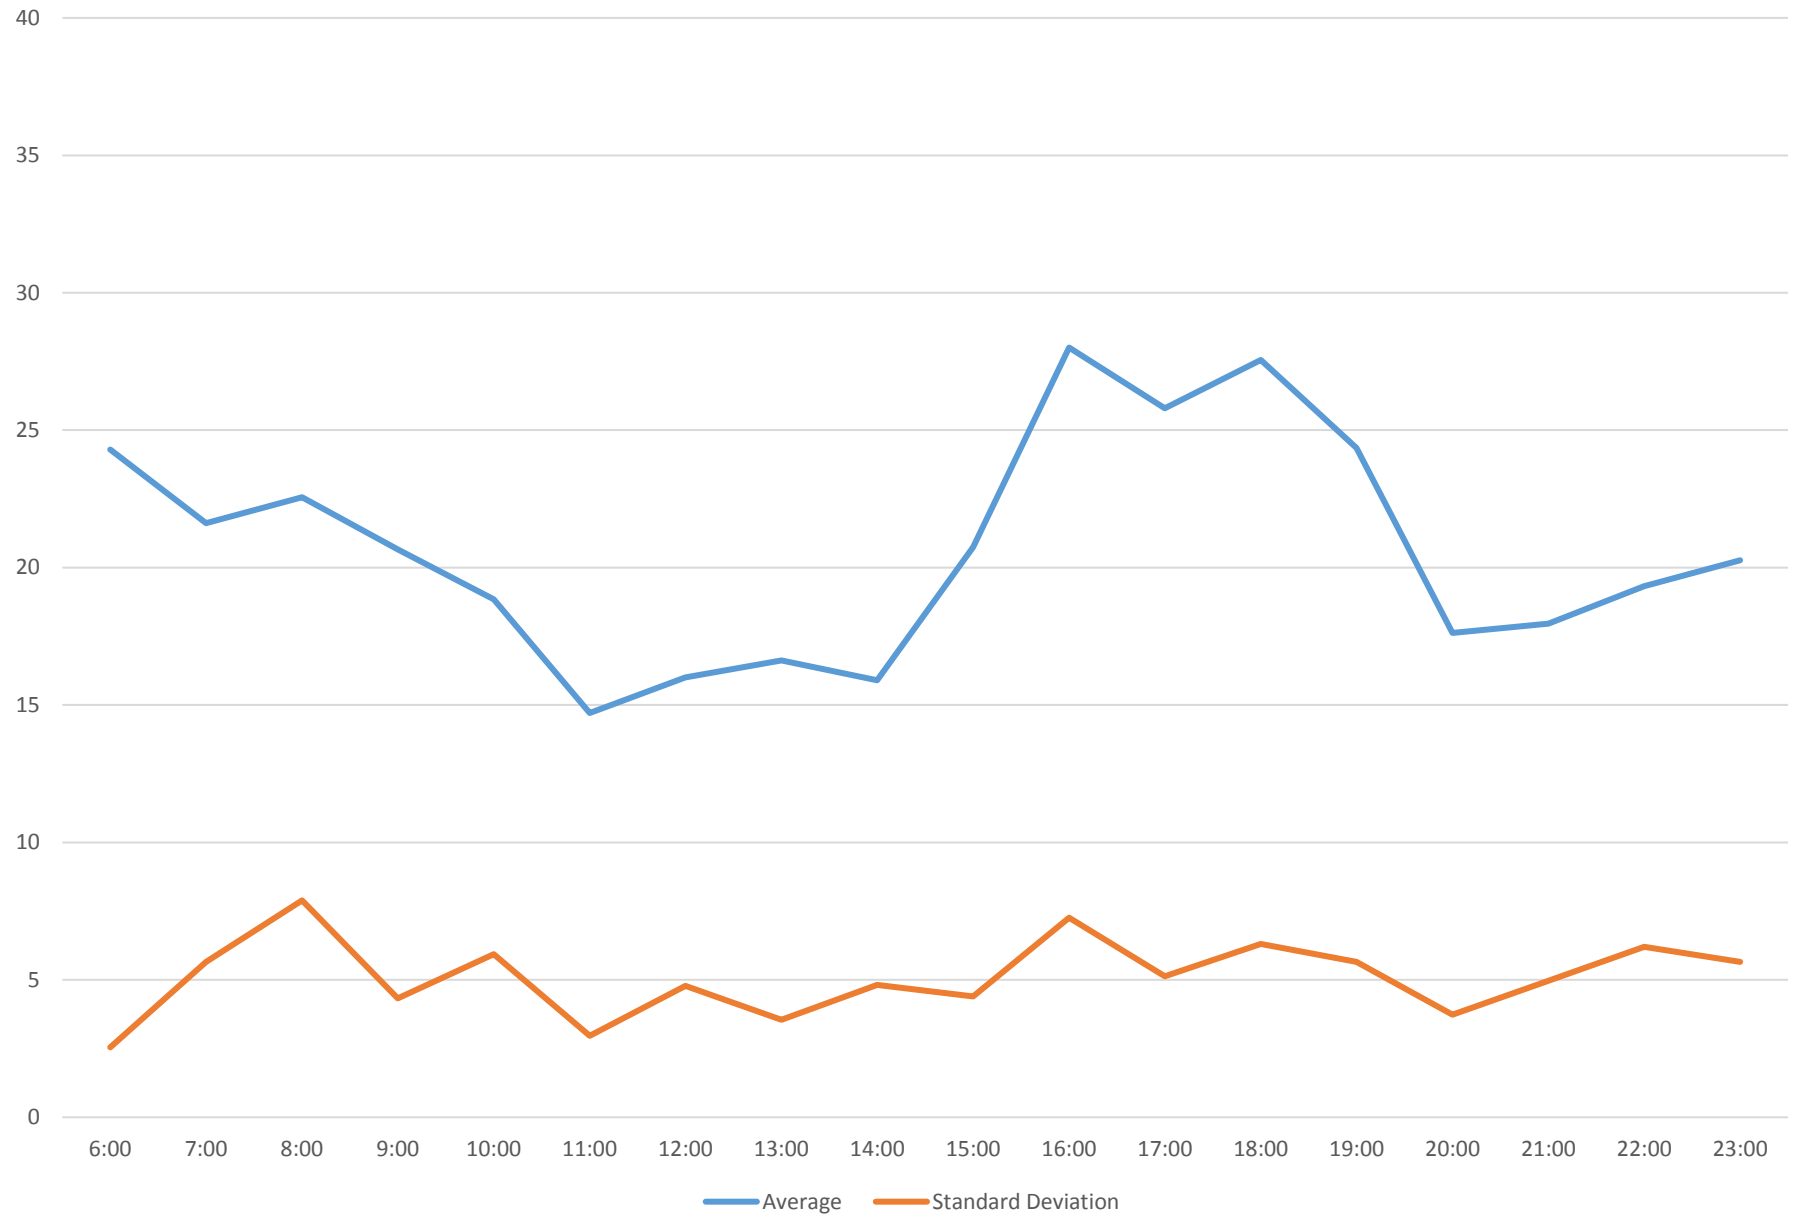

96 Wilson Headways at S of Clairville Eastbound March 2016

96 Wilson Headways at S of Clairville Eastbound March 2016

96 Wilson Headways at S of Clairville Eastbound March 2016

96 Wilson Headways at S of Clairville Eastbound March 2016

96 Wilson Headways at S of Clairville Eastbound March 2016 Weekday Statistics

96 Wilson Headways at S of Clairville Eastbound March 2016 Saturday Statistics

96 Wilson Headways at S of Clairville Eastbound March 2016 Sunday Statistics