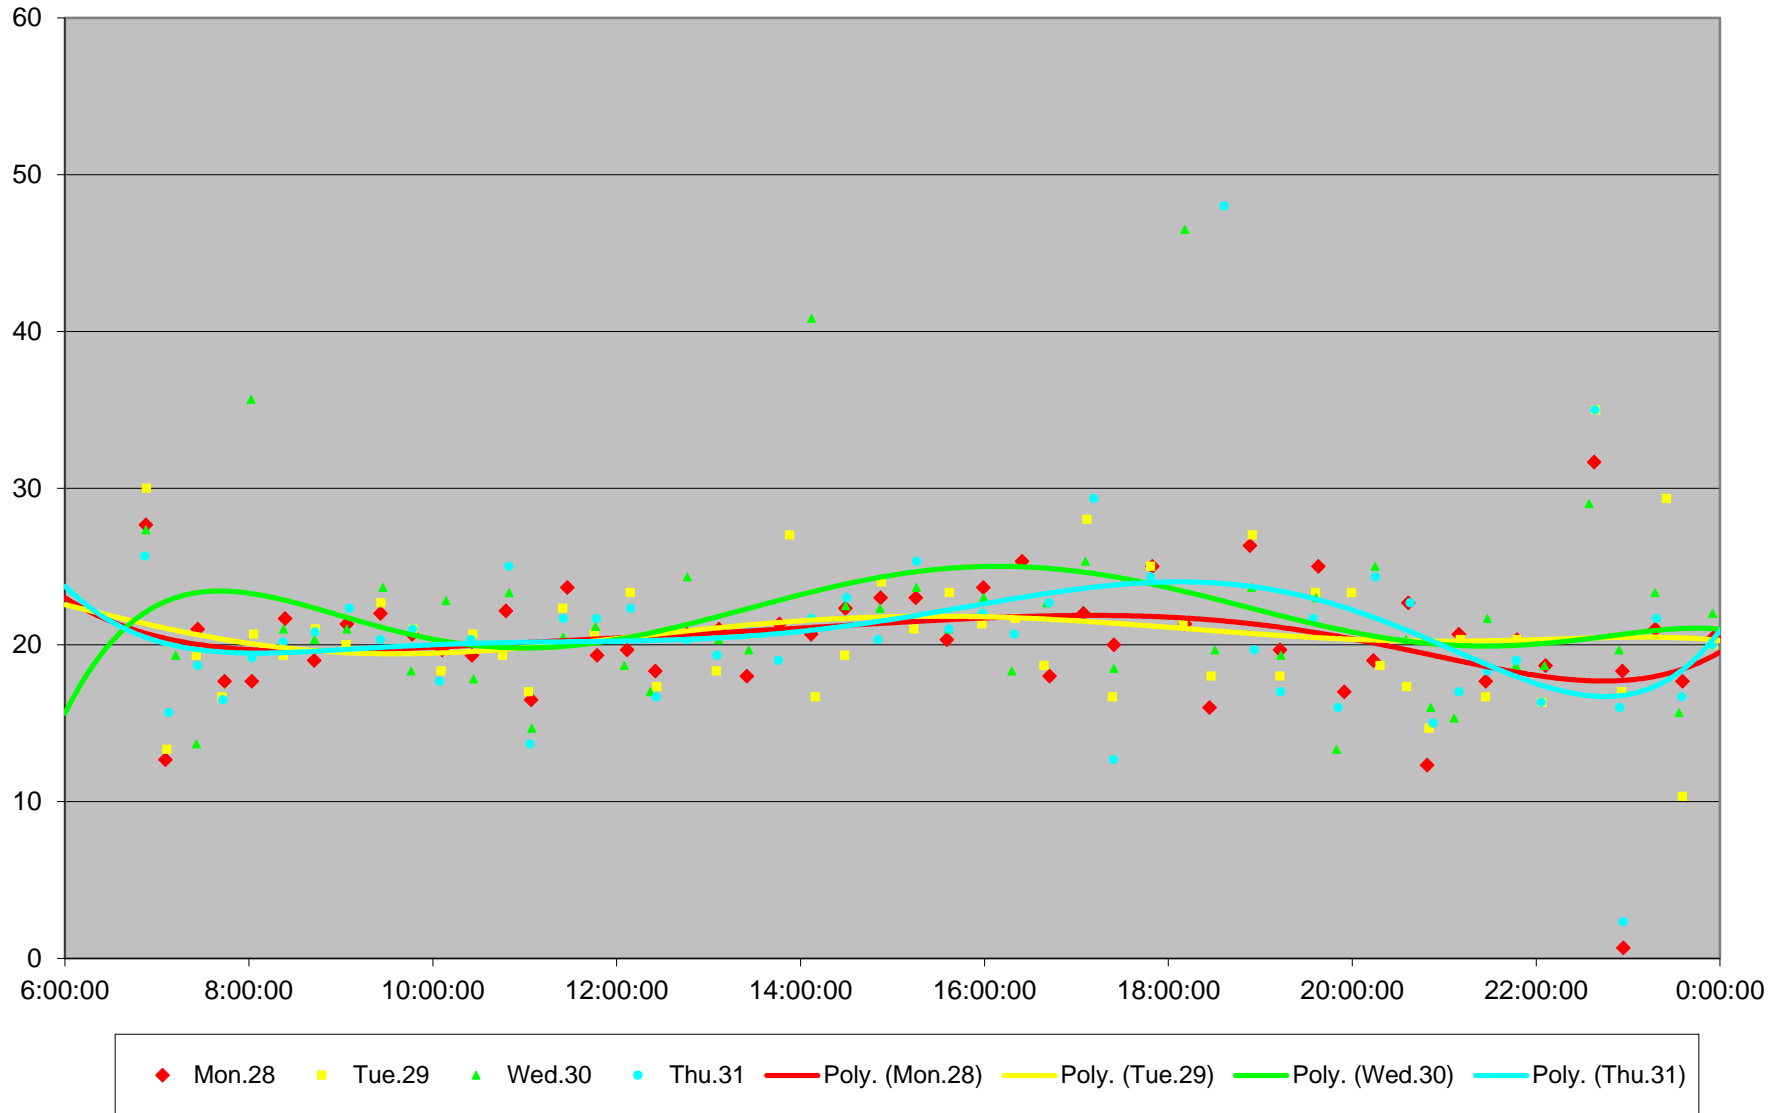

96 Wilson Headways at S of Clairville Eastbound March 2016

96 Wilson Headways at S of Clairville Eastbound March 2016

96 Wilson Headways at S of Clairville Eastbound March 2016

96 Wilson Headways at S of Clairville Eastbound March 2016

96 Wilson Headways at S of Clairville Eastbound March 2016 Weekday Statistics

96 Wilson Headways at S of Clairville Eastbound March 2016 Saturday Statistics

96 Wilson Headways at S of Clairville Eastbound March 2016 Sunday Statistics