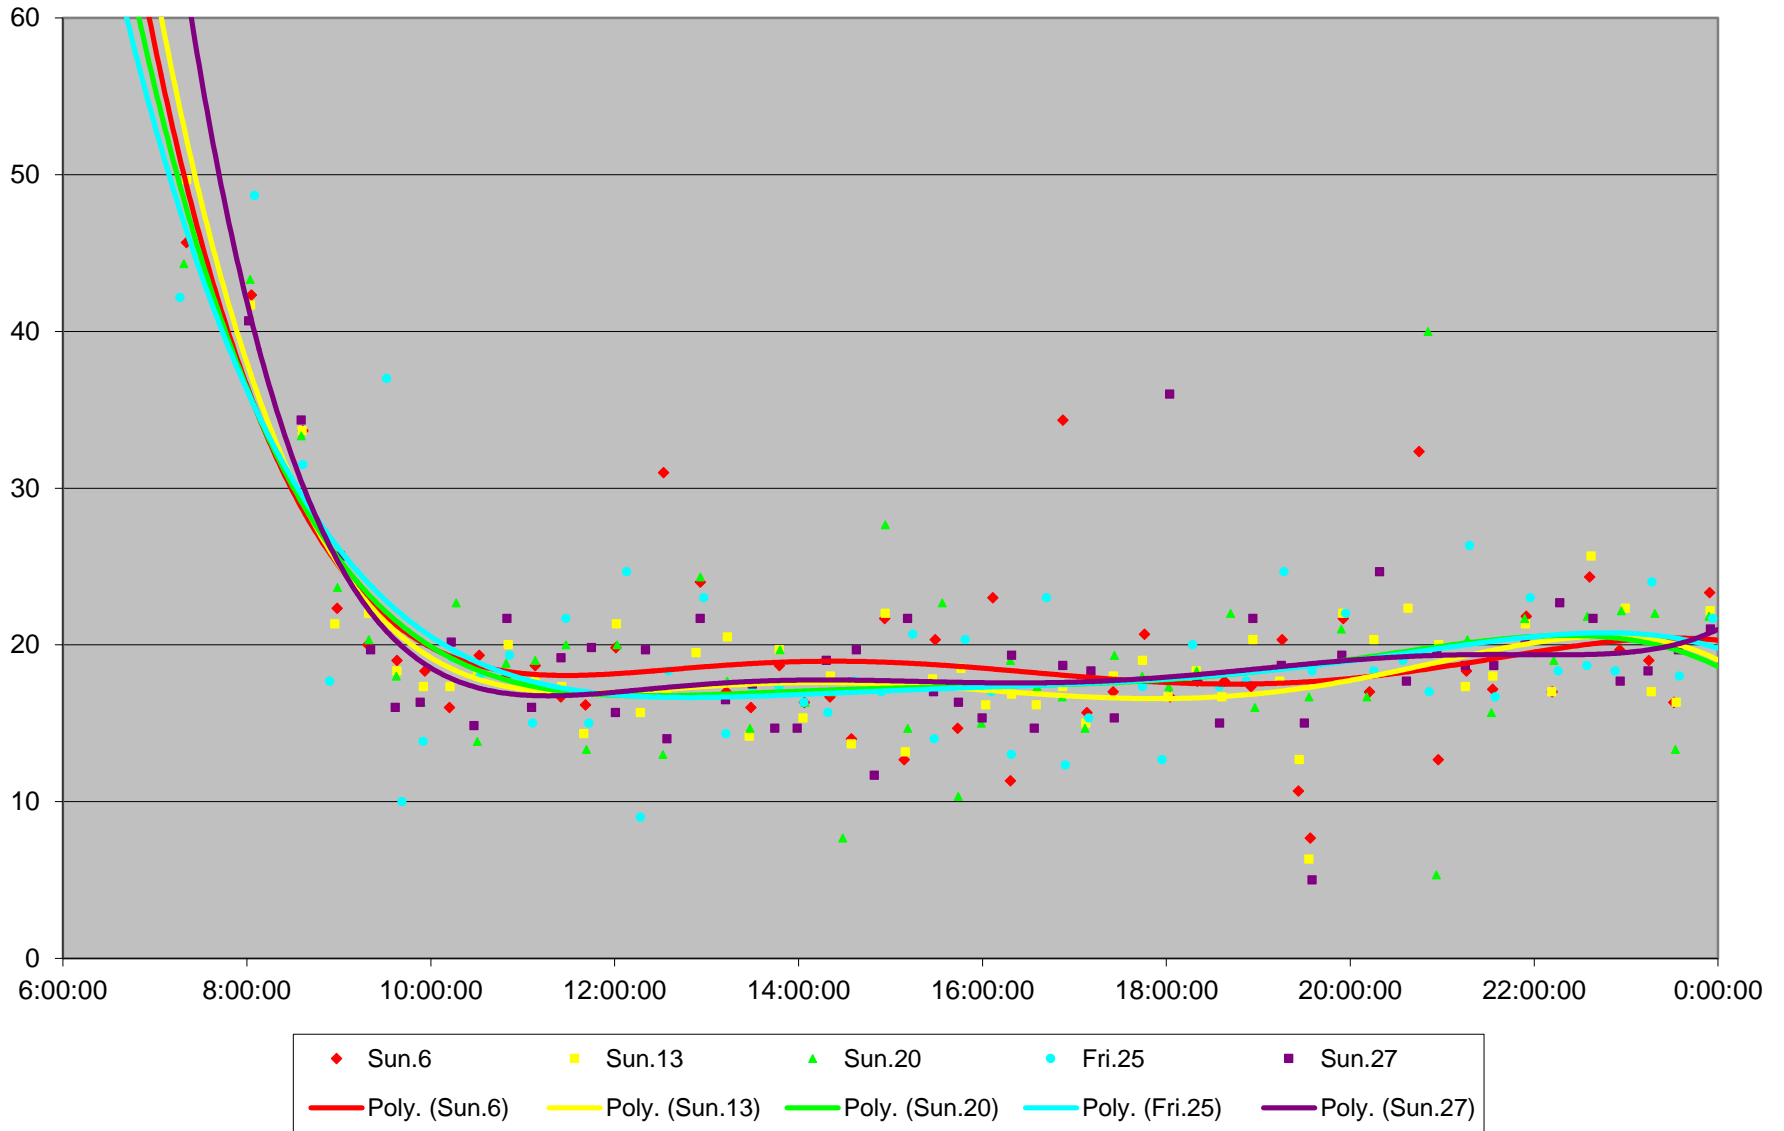

96 Wilson Headways at S of Clairville Eastbound March 2016

96 Wilson Headways at S of Clairville Eastbound March 2016

96 Wilson Headways at S of Clairville Eastbound March 2016

96 Wilson Headways at S of Clairville Eastbound March 2016

96 Wilson Headways at S of Clairville Eastbound March 2016 Weekday Statistics

96 Wilson Headways at S of Clairville Eastbound March 2016 Saturday Statistics

96 Wilson Headways at S of Clairville Eastbound March 2016 Sunday Statistics