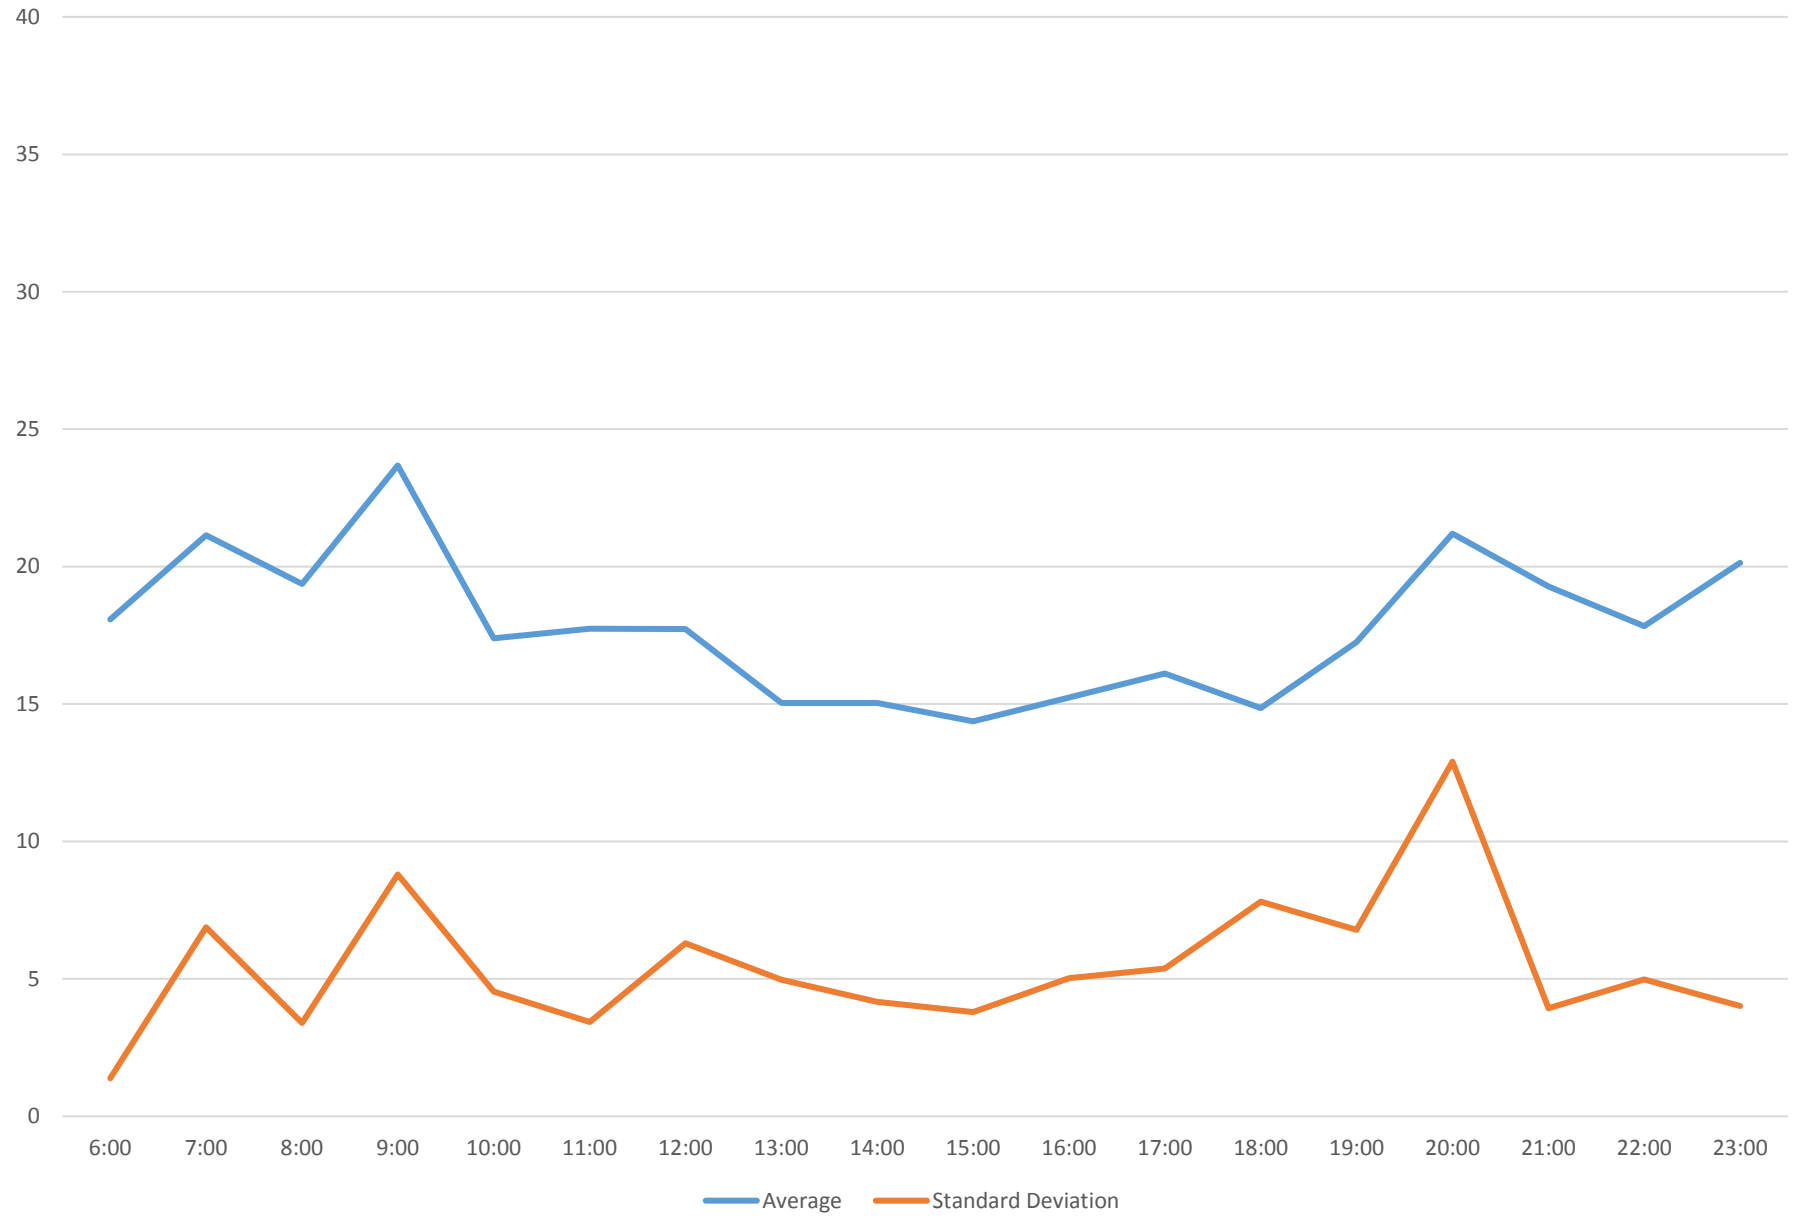

96 Wilson Headways at S of Clairville Eastbound March 2016

96 Wilson Headways at S of Clairville Eastbound March 2016

96 Wilson Headways at S of Clairville Eastbound March 2016

96 Wilson Headways at S of Clairville Eastbound March 2016

96 Wilson Headways at S of Clairville Eastbound March 2016 Weekday Statistics

96 Wilson Headways at S of Clairville Eastbound March 2016 Saturday Statistics

96 Wilson Headways at S of Clairville Eastbound March 2016 Sunday Statistics