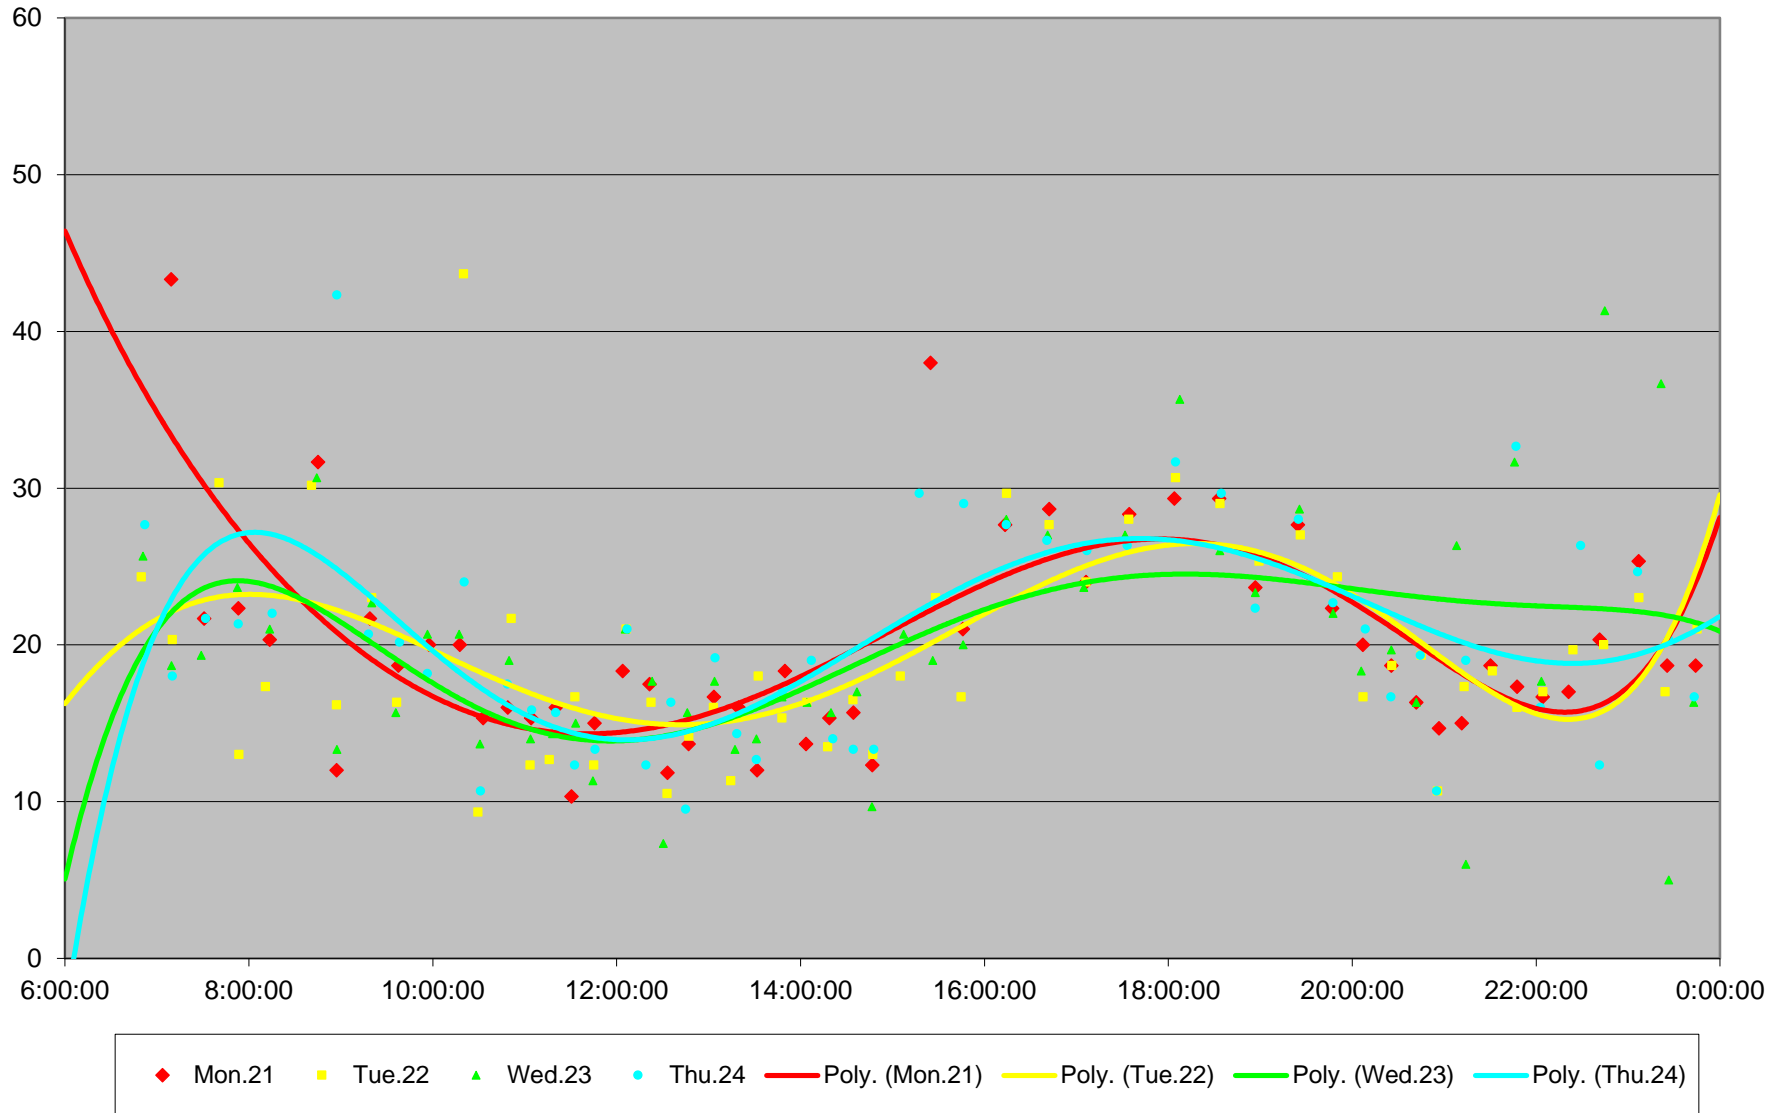

96 Wilson Headways at S of Clairville Eastbound March 2016

96 Wilson Headways at S of Clairville Eastbound March 2016

96 Wilson Headways at S of Clairville Eastbound March 2016

96 Wilson Headways at S of Clairville Eastbound March 2016

96 Wilson Headways at S of Clairville Eastbound March 2016 Weekday Statistics

96 Wilson Headways at S of Clairville Eastbound March 2016 Saturday Statistics

96 Wilson Headways at S of Clairville Eastbound March 2016 Sunday Statistics