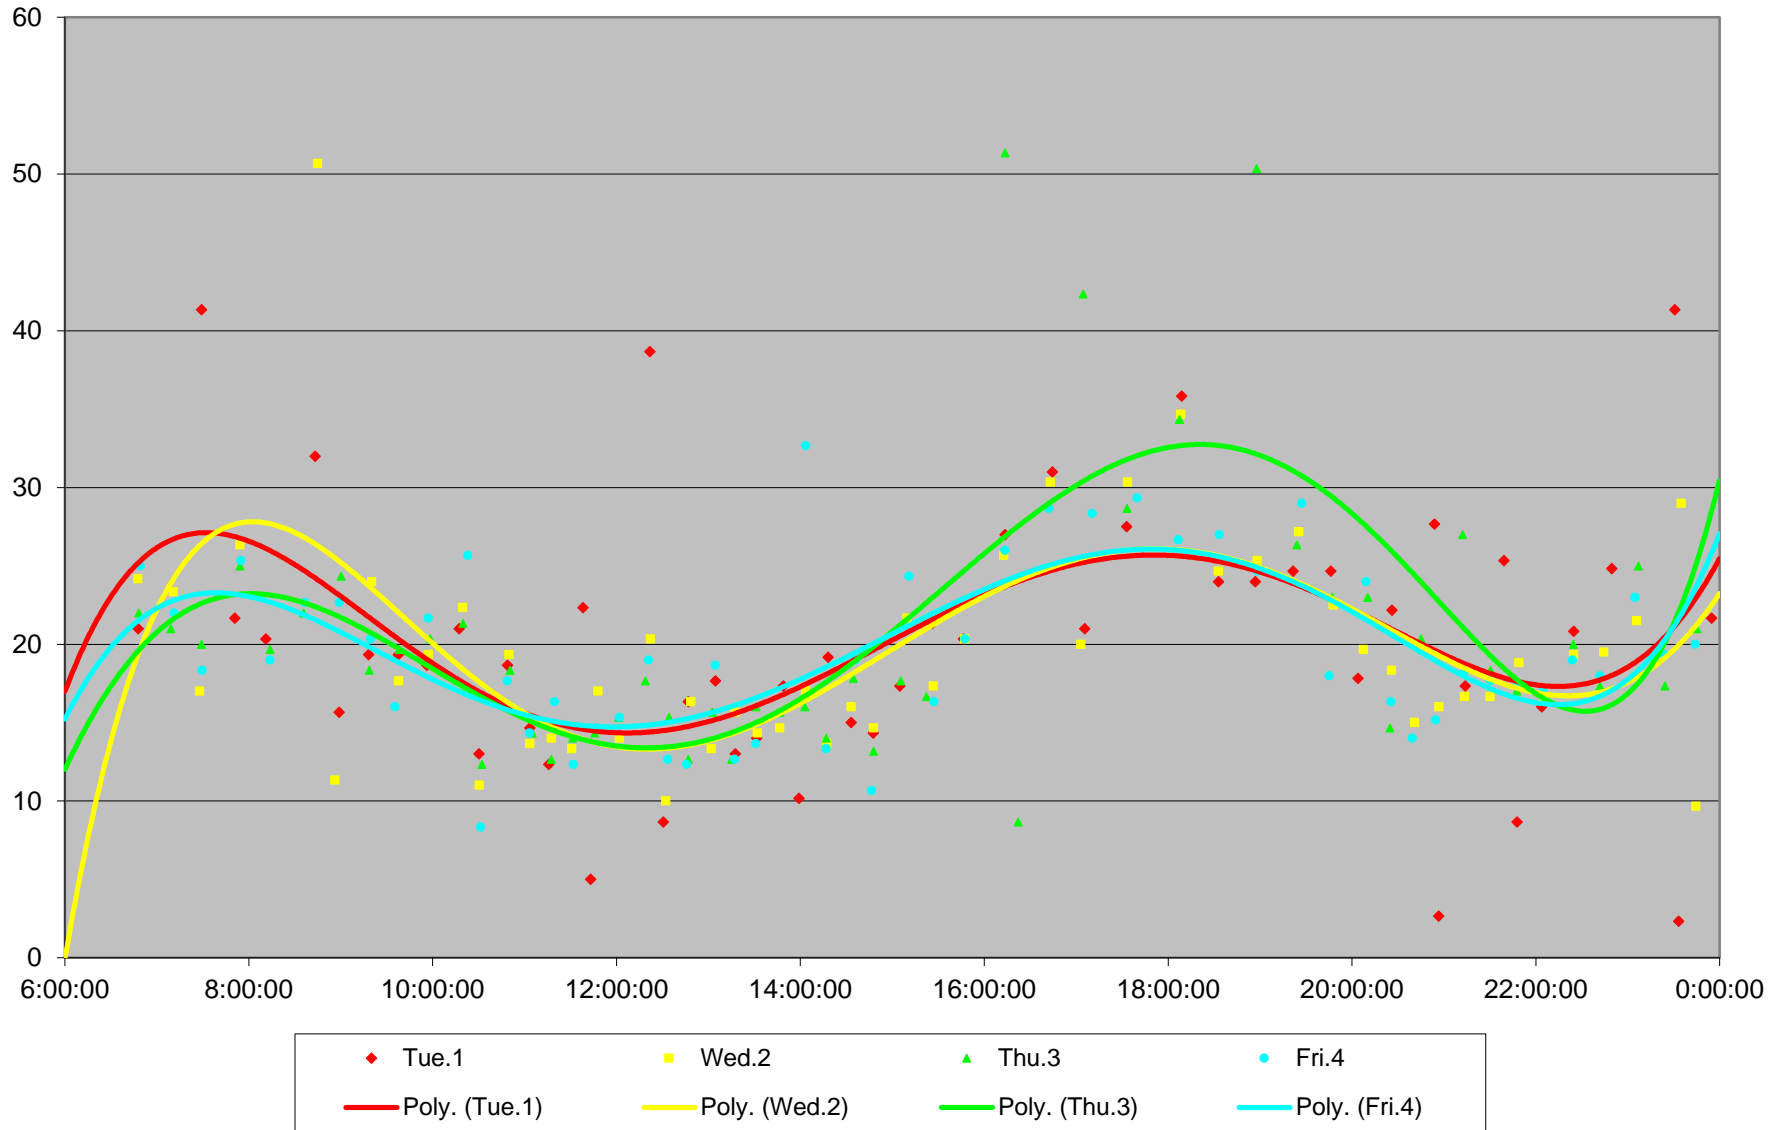

96 Wilson Headways at S of Clairville Eastbound March 2016

96 Wilson Headways at S of Clairville Eastbound March 2016

96 Wilson Headways at S of Clairville Eastbound March 2016

96 Wilson Headways at S of Clairville Eastbound March 2016

96 Wilson Headways at S of Clairville Eastbound March 2016 Weekday Statistics

96 Wilson Headways at S of Clairville Eastbound March 2016 Saturday Statistics

96 Wilson Headways at S of Clairville Eastbound March 2016 Sunday Statistics