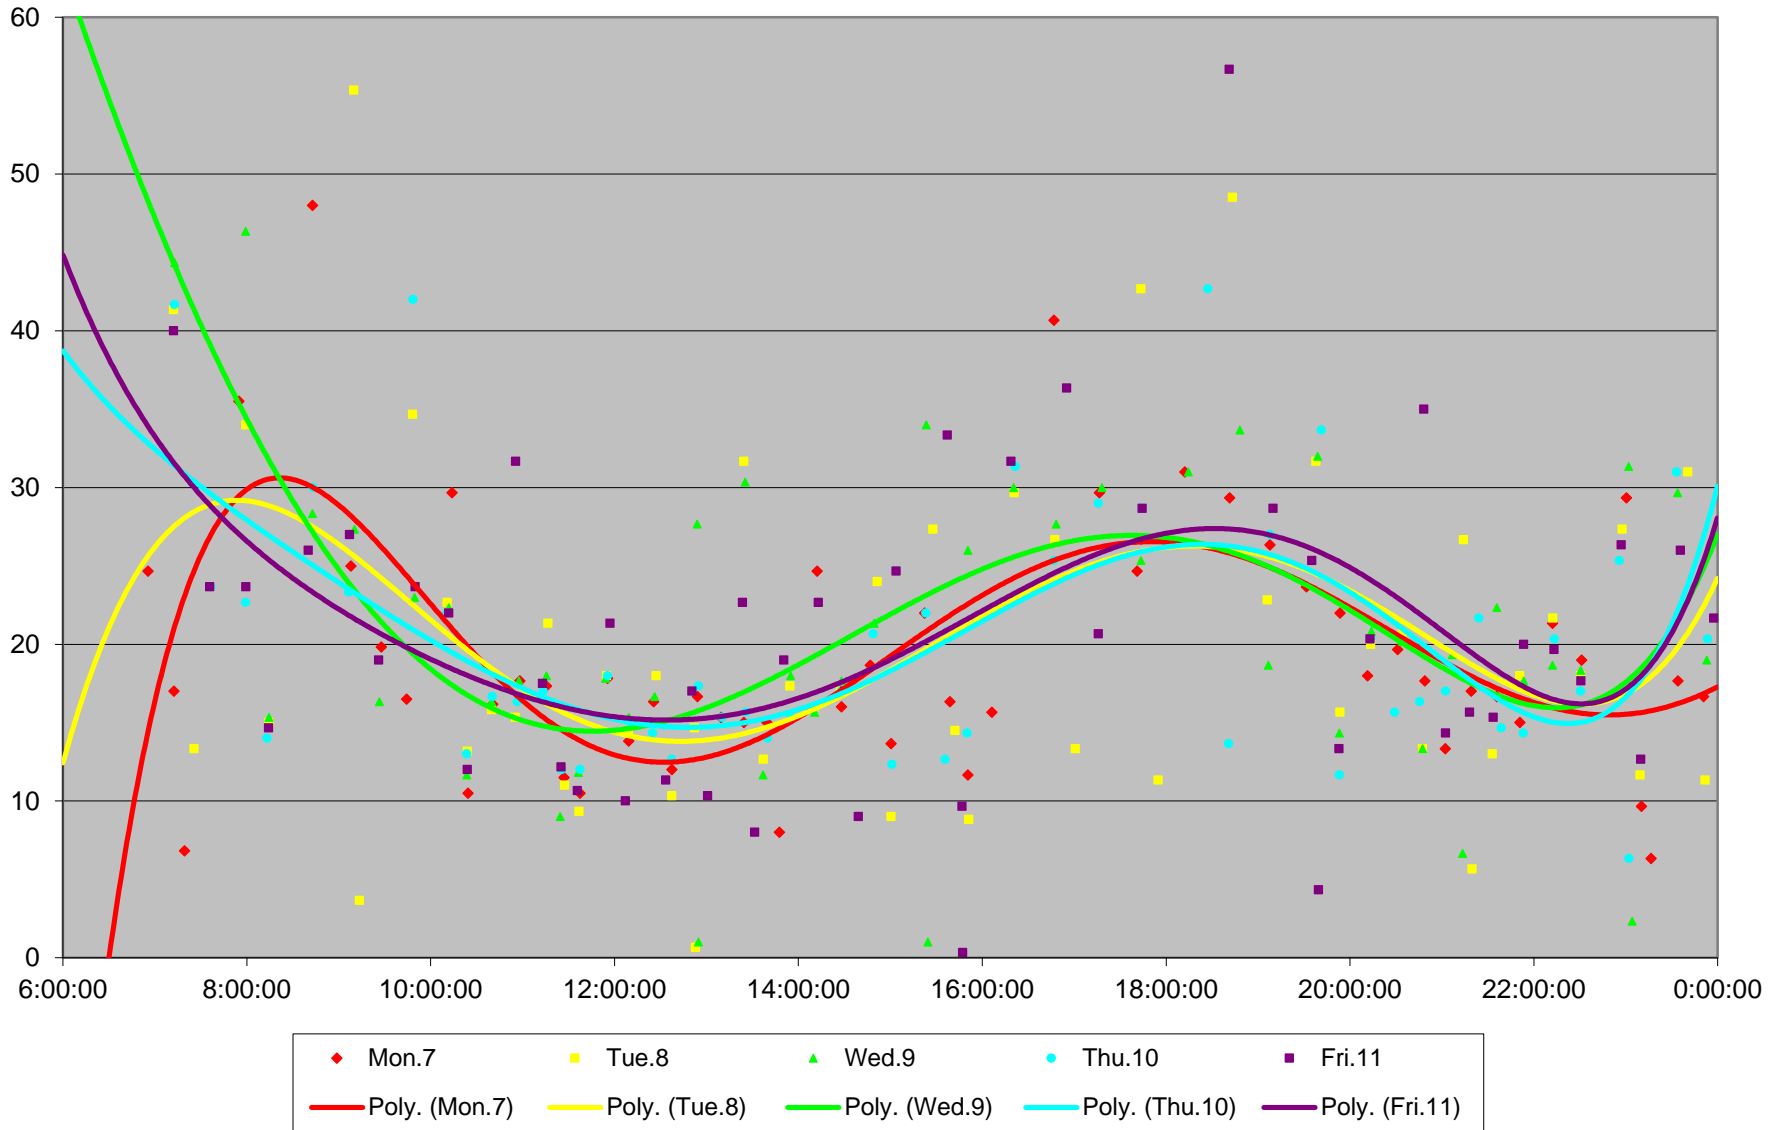

### 96 Wilson Headways at S of Carrier Loop Eastbound March 2016

96 Wilson Headways at S of Carrier Loop Eastbound March 2016

96 Wilson Headways at S of Carrier Loop Eastbound March 2016

96 Wilson Headways at S of Carrier Loop Eastbound March 2016

### 96 Wilson Headways at S of Carrier Loop Eastbound March 2016

# 96 Wilson Headways at S of Carrier Loop Eastbound March 2016

96 Wilson Headways at S of Carrier Loop Eastbound March 2016

96 Wilson Headways at S of Carrier Loop Eastbound March 2016

96 Wilson Headways at S of Carrier Loop Eastbound March 2016 Weekday Statistics

96 Wilson Headways at S of Carrier Loop Eastbound March 2016 Saturday Statistics

96 Wilson Headways at S of Carrier Loop Eastbound March 2016 Sunday Statistics