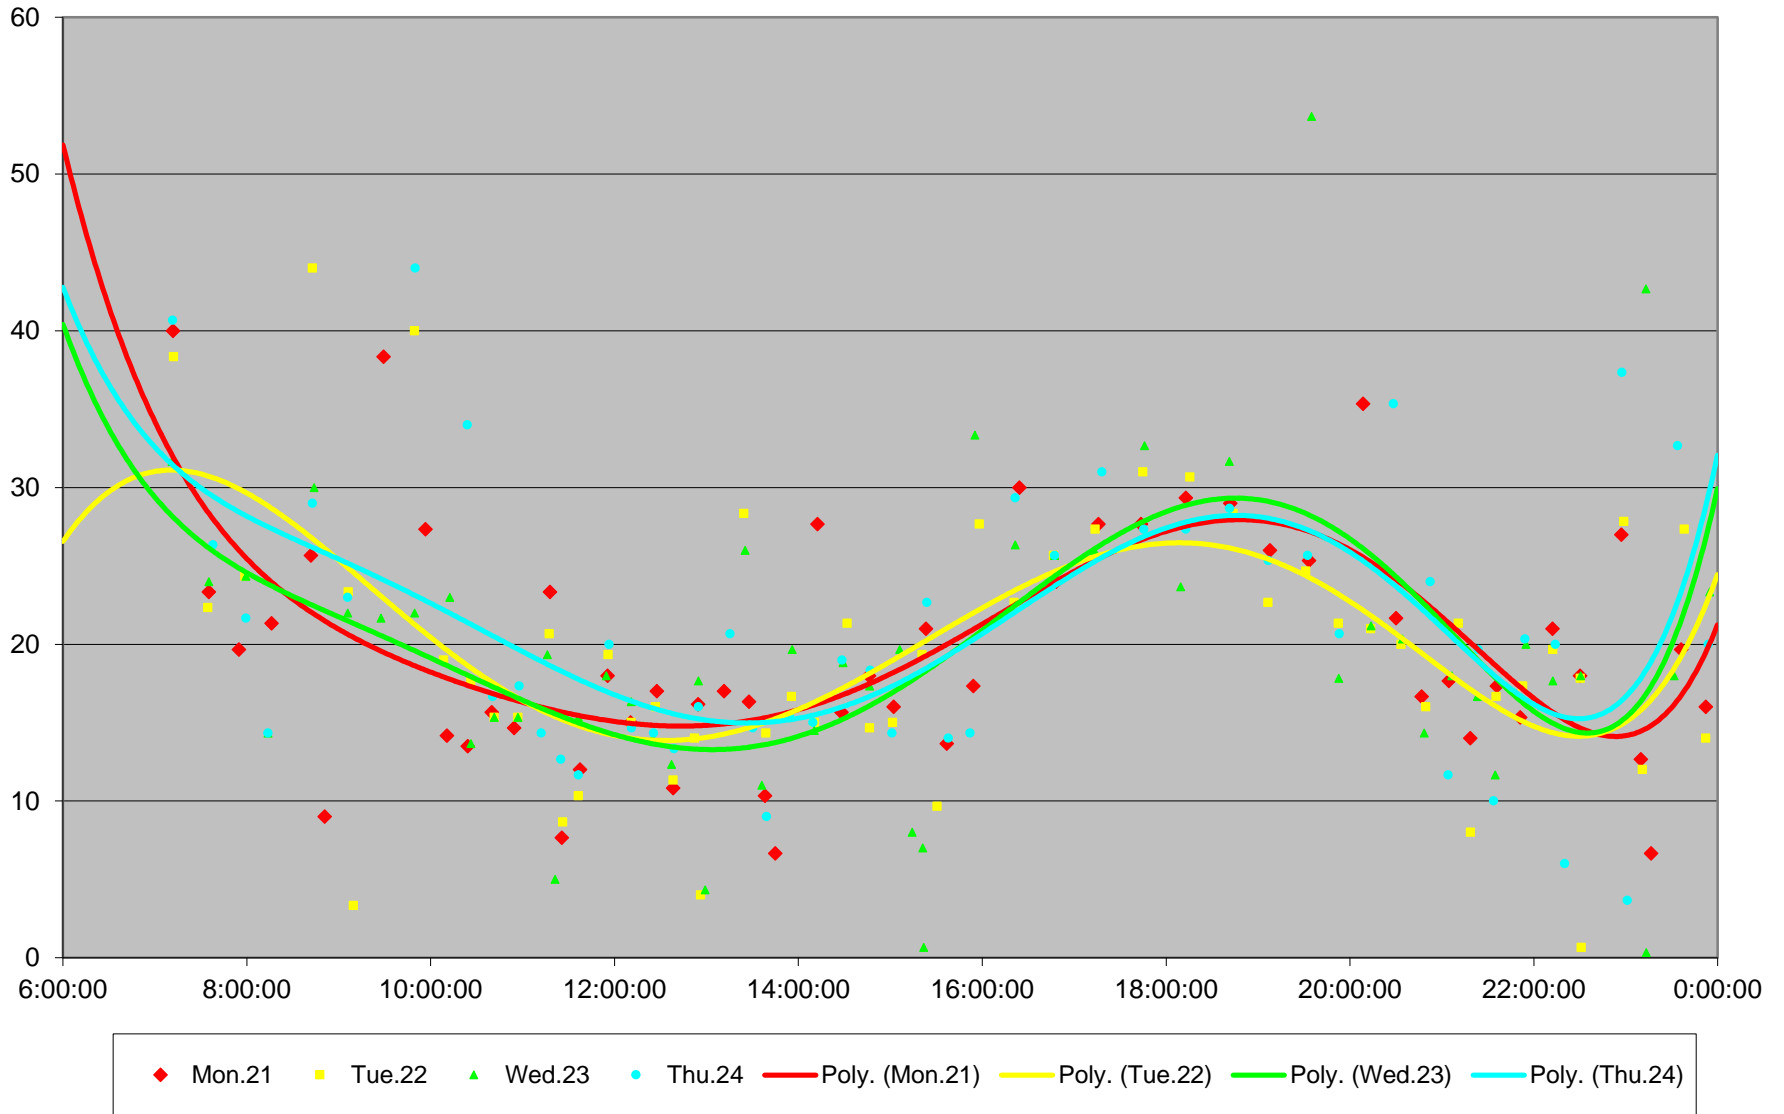

### 96 Wilson Headways at S of Carrier Loop Eastbound March 2016

96 Wilson Headways at S of Carrier Loop Eastbound March 2016

96 Wilson Headways at S of Carrier Loop Eastbound March 2016

96 Wilson Headways at S of Carrier Loop Eastbound March 2016

### 96 Wilson Headways at S of Carrier Loop Eastbound March 2016

# 96 Wilson Headways at S of Carrier Loop Eastbound March 2016

96 Wilson Headways at S of Carrier Loop Eastbound March 2016

96 Wilson Headways at S of Carrier Loop Eastbound March 2016

96 Wilson Headways at S of Carrier Loop Eastbound March 2016 Weekday Statistics

96 Wilson Headways at S of Carrier Loop Eastbound March 2016 Saturday Statistics

96 Wilson Headways at S of Carrier Loop Eastbound March 2016 Sunday Statistics