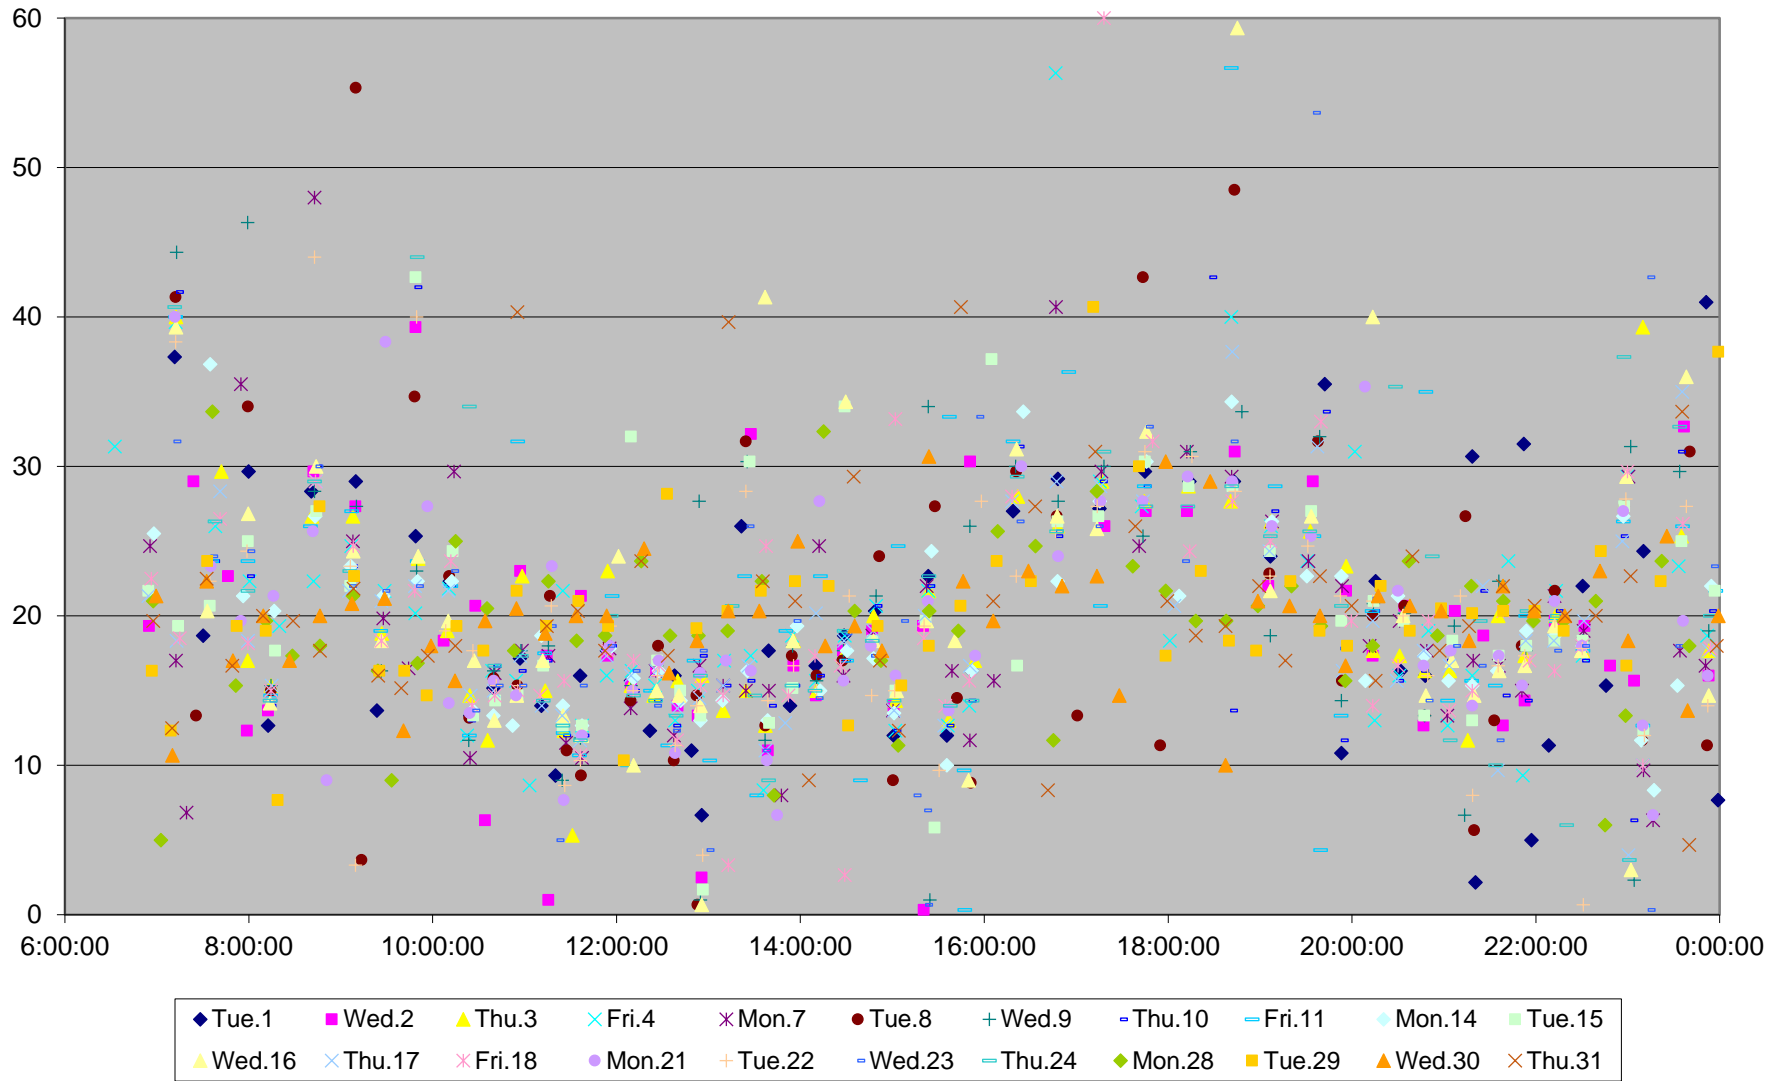

### 96 Wilson Headways at S of Carrier Loop Eastbound March 2016

96 Wilson Headways at S of Carrier Loop Eastbound March 2016

96 Wilson Headways at S of Carrier Loop Eastbound March 2016

96 Wilson Headways at S of Carrier Loop Eastbound March 2016

### 96 Wilson Headways at S of Carrier Loop Eastbound March 2016

# 96 Wilson Headways at S of Carrier Loop Eastbound March 2016

96 Wilson Headways at S of Carrier Loop Eastbound March 2016

96 Wilson Headways at S of Carrier Loop Eastbound March 2016

96 Wilson Headways at S of Carrier Loop Eastbound March 2016 Weekday Statistics

96 Wilson Headways at S of Carrier Loop Eastbound March 2016 Saturday Statistics

96 Wilson Headways at S of Carrier Loop Eastbound March 2016 Sunday Statistics