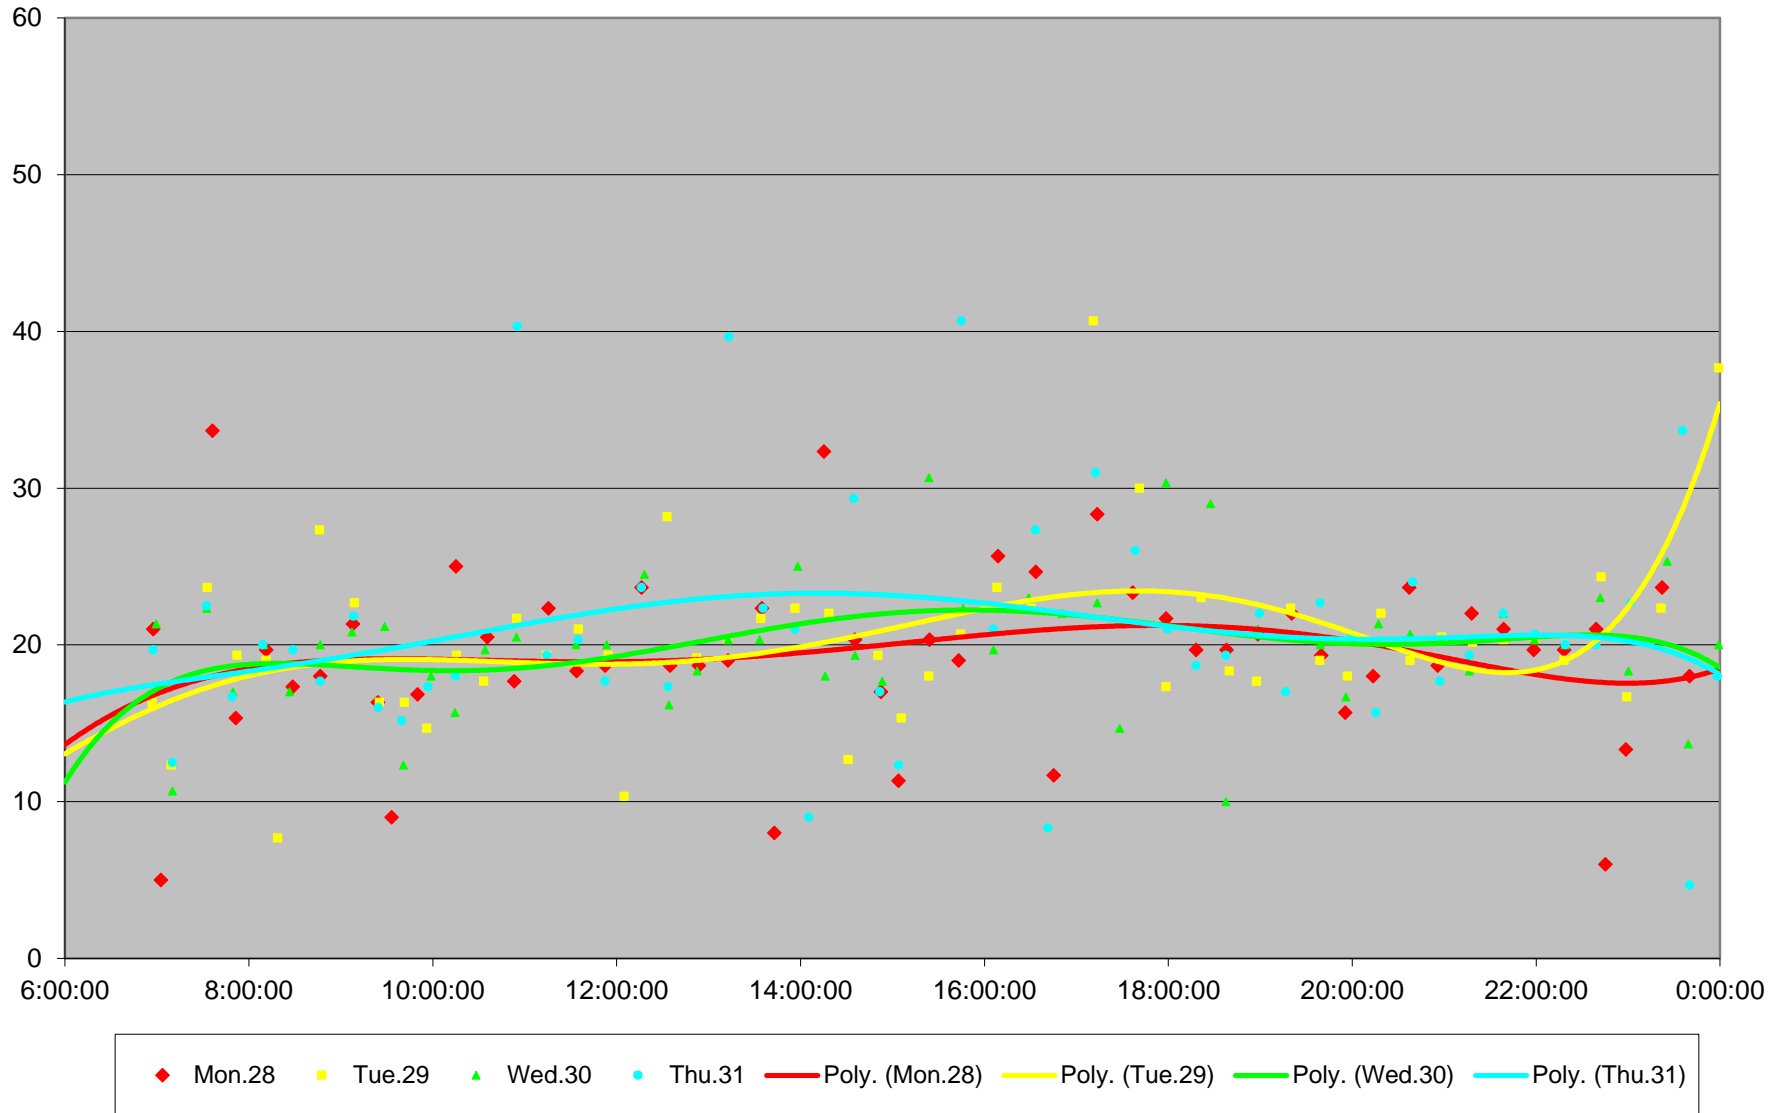

### 96 Wilson Headways at S of Carrier Loop Eastbound March 2016

96 Wilson Headways at S of Carrier Loop Eastbound March 2016

96 Wilson Headways at S of Carrier Loop Eastbound March 2016

96 Wilson Headways at S of Carrier Loop Eastbound March 2016

### 96 Wilson Headways at S of Carrier Loop Eastbound March 2016

# 96 Wilson Headways at S of Carrier Loop Eastbound March 2016

96 Wilson Headways at S of Carrier Loop Eastbound March 2016

96 Wilson Headways at S of Carrier Loop Eastbound March 2016

96 Wilson Headways at S of Carrier Loop Eastbound March 2016 Weekday Statistics

96 Wilson Headways at S of Carrier Loop Eastbound March 2016 Saturday Statistics

96 Wilson Headways at S of Carrier Loop Eastbound March 2016 Sunday Statistics