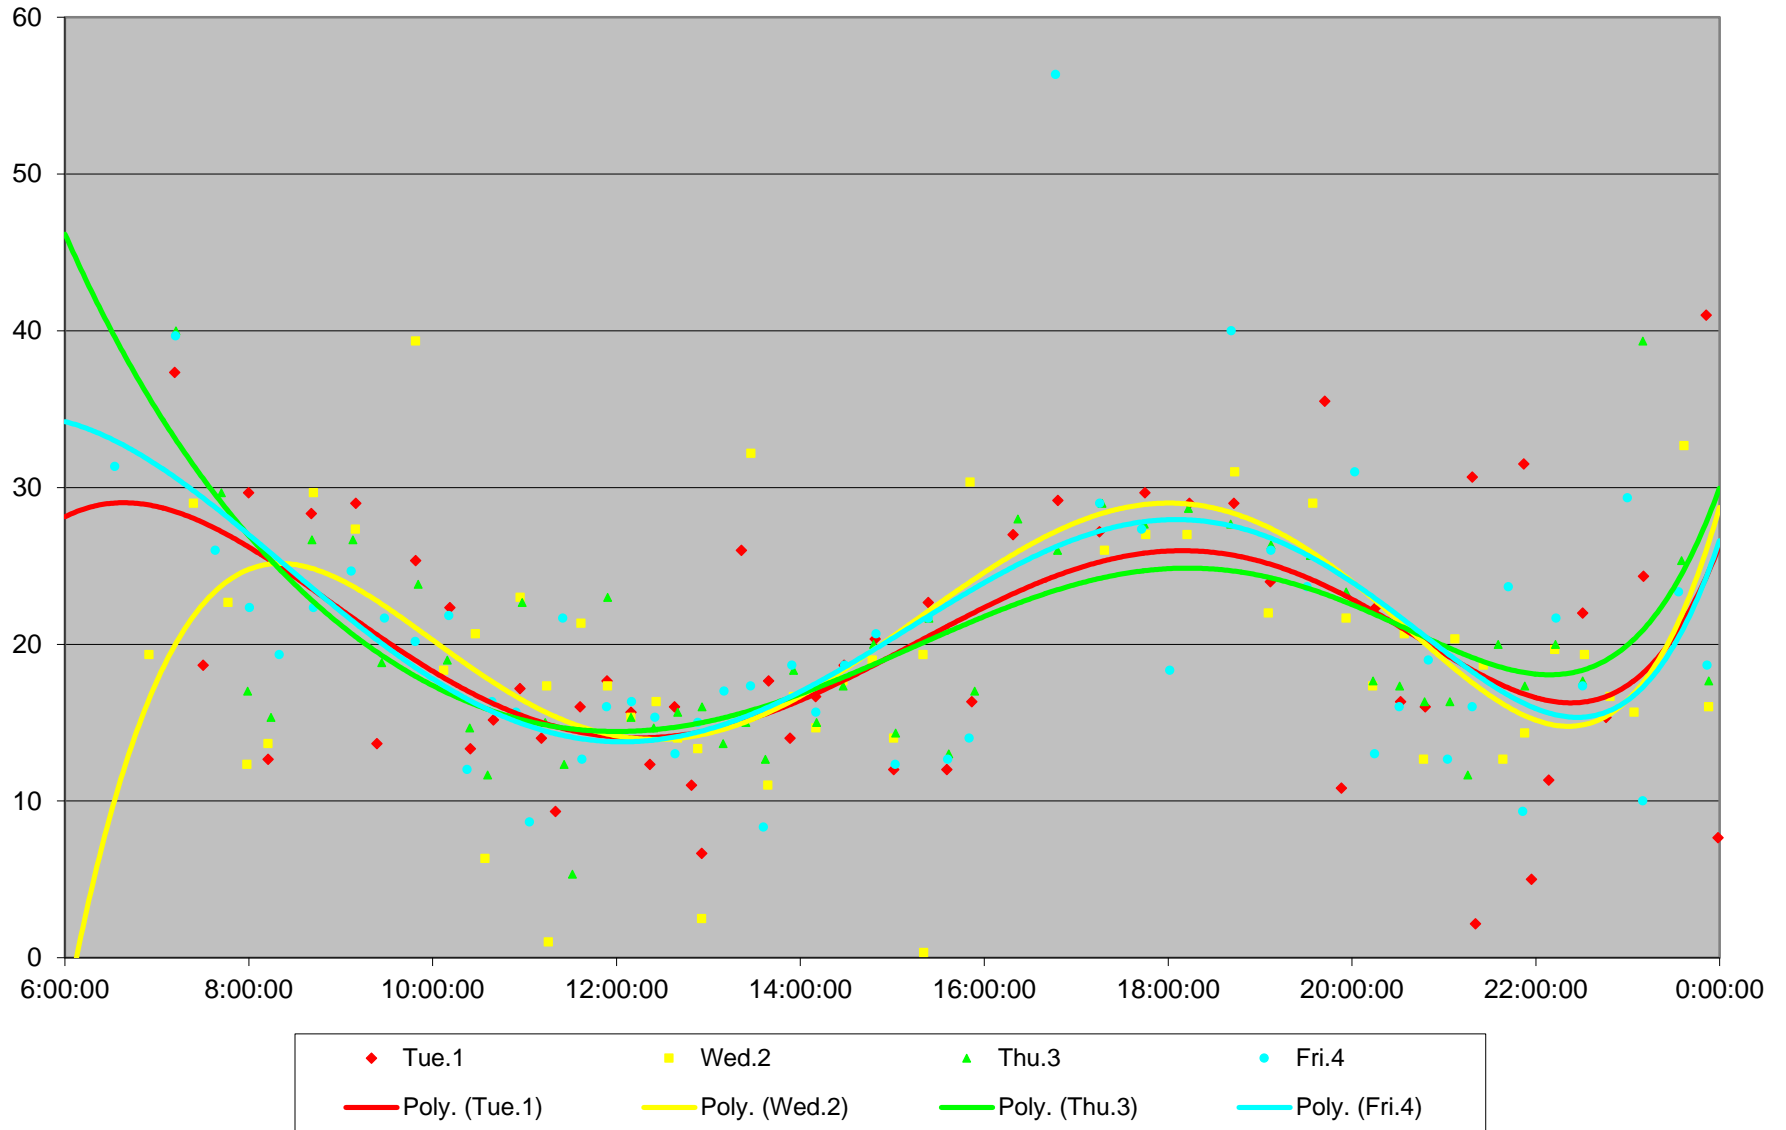

### 96 Wilson Headways at S of Carrier Loop Eastbound March 2016

96 Wilson Headways at S of Carrier Loop Eastbound March 2016

96 Wilson Headways at S of Carrier Loop Eastbound March 2016

96 Wilson Headways at S of Carrier Loop Eastbound March 2016

### 96 Wilson Headways at S of Carrier Loop Eastbound March 2016

# 96 Wilson Headways at S of Carrier Loop Eastbound March 2016

96 Wilson Headways at S of Carrier Loop Eastbound March 2016

96 Wilson Headways at S of Carrier Loop Eastbound March 2016

96 Wilson Headways at S of Carrier Loop Eastbound March 2016 Weekday Statistics

96 Wilson Headways at S of Carrier Loop Eastbound March 2016 Saturday Statistics

96 Wilson Headways at S of Carrier Loop Eastbound March 2016 Sunday Statistics