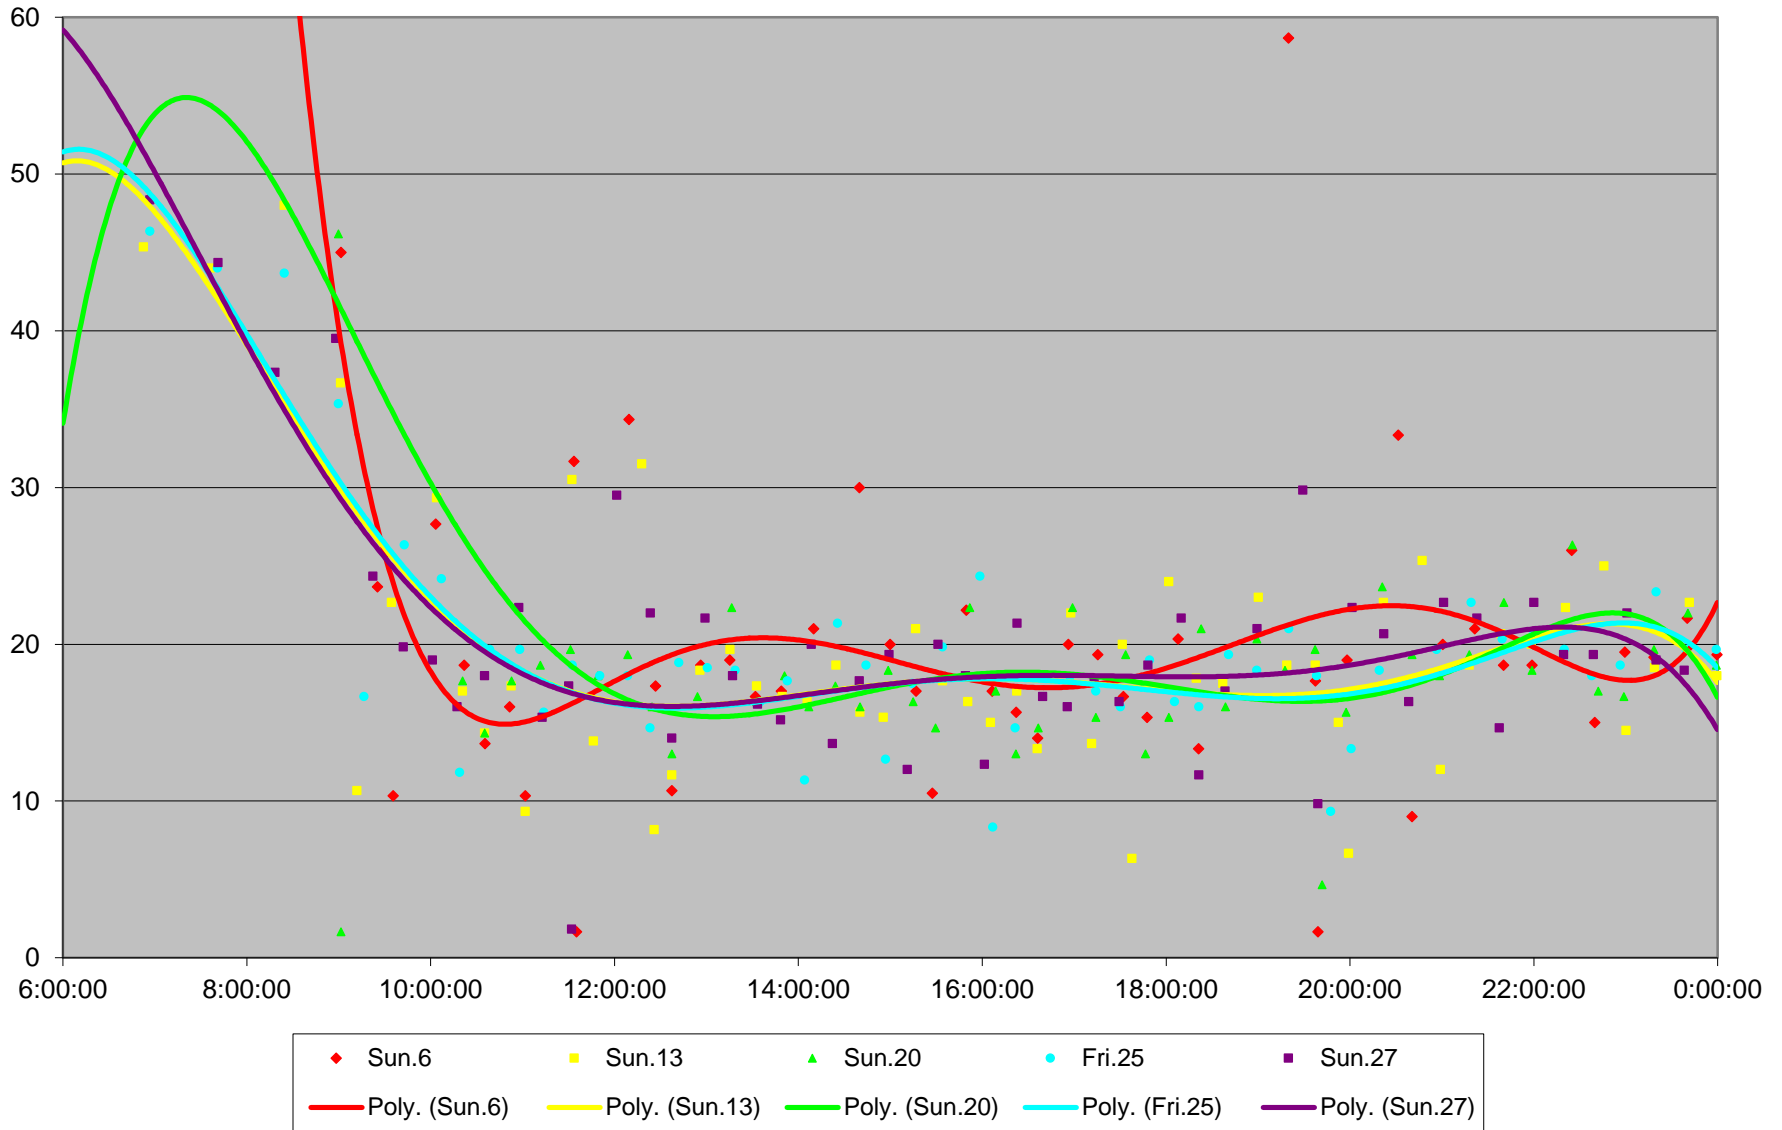

### 96 Wilson Headways at S of Carrier Loop Eastbound March 2016

96 Wilson Headways at S of Carrier Loop Eastbound March 2016

96 Wilson Headways at S of Carrier Loop Eastbound March 2016

96 Wilson Headways at S of Carrier Loop Eastbound March 2016

### 96 Wilson Headways at S of Carrier Loop Eastbound March 2016

# 96 Wilson Headways at S of Carrier Loop Eastbound March 2016

96 Wilson Headways at S of Carrier Loop Eastbound March 2016

96 Wilson Headways at S of Carrier Loop Eastbound March 2016

96 Wilson Headways at S of Carrier Loop Eastbound March 2016 Weekday Statistics

96 Wilson Headways at S of Carrier Loop Eastbound March 2016 Saturday Statistics

96 Wilson Headways at S of Carrier Loop Eastbound March 2016 Sunday Statistics