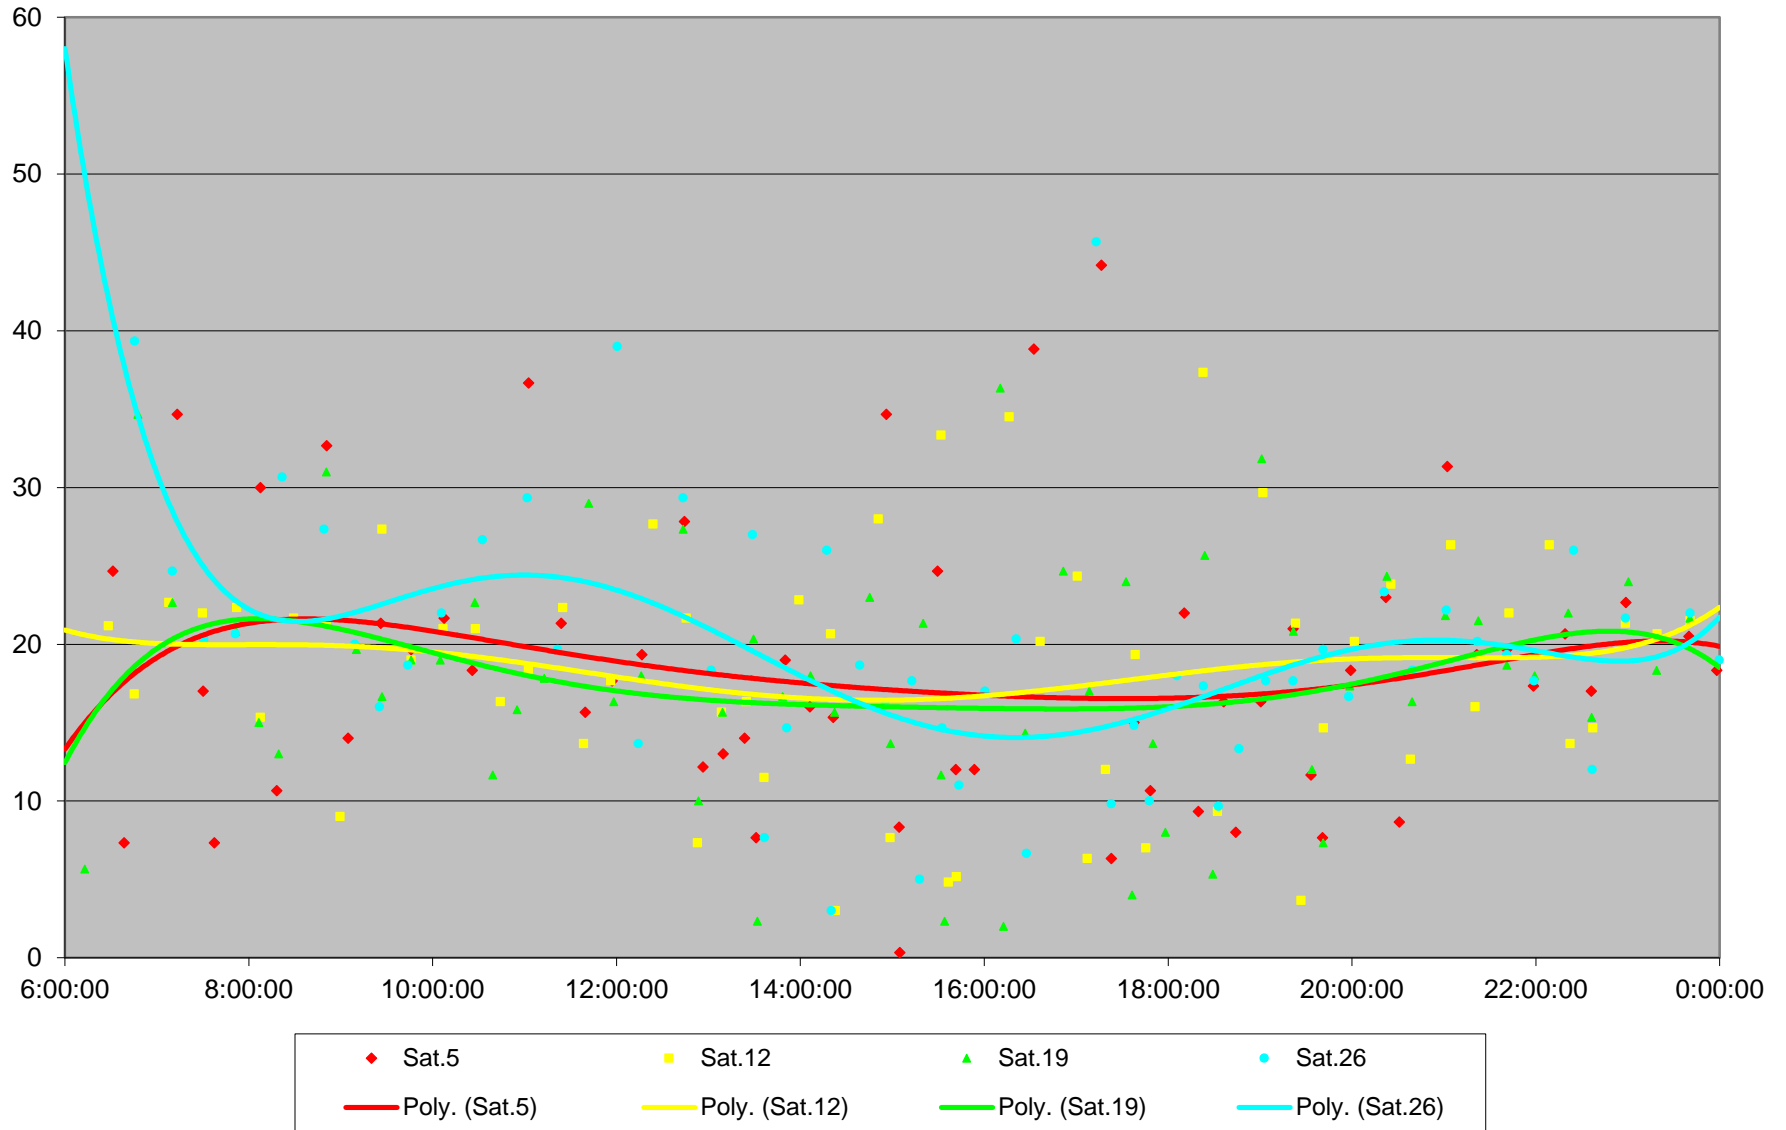

### 96 Wilson Headways at S of Carrier Loop Eastbound March 2016

96 Wilson Headways at S of Carrier Loop Eastbound March 2016

96 Wilson Headways at S of Carrier Loop Eastbound March 2016

96 Wilson Headways at S of Carrier Loop Eastbound March 2016

### 96 Wilson Headways at S of Carrier Loop Eastbound March 2016

# 96 Wilson Headways at S of Carrier Loop Eastbound March 2016

96 Wilson Headways at S of Carrier Loop Eastbound March 2016

96 Wilson Headways at S of Carrier Loop Eastbound March 2016

96 Wilson Headways at S of Carrier Loop Eastbound March 2016 Weekday Statistics

96 Wilson Headways at S of Carrier Loop Eastbound March 2016 Saturday Statistics

96 Wilson Headways at S of Carrier Loop Eastbound March 2016 Sunday Statistics