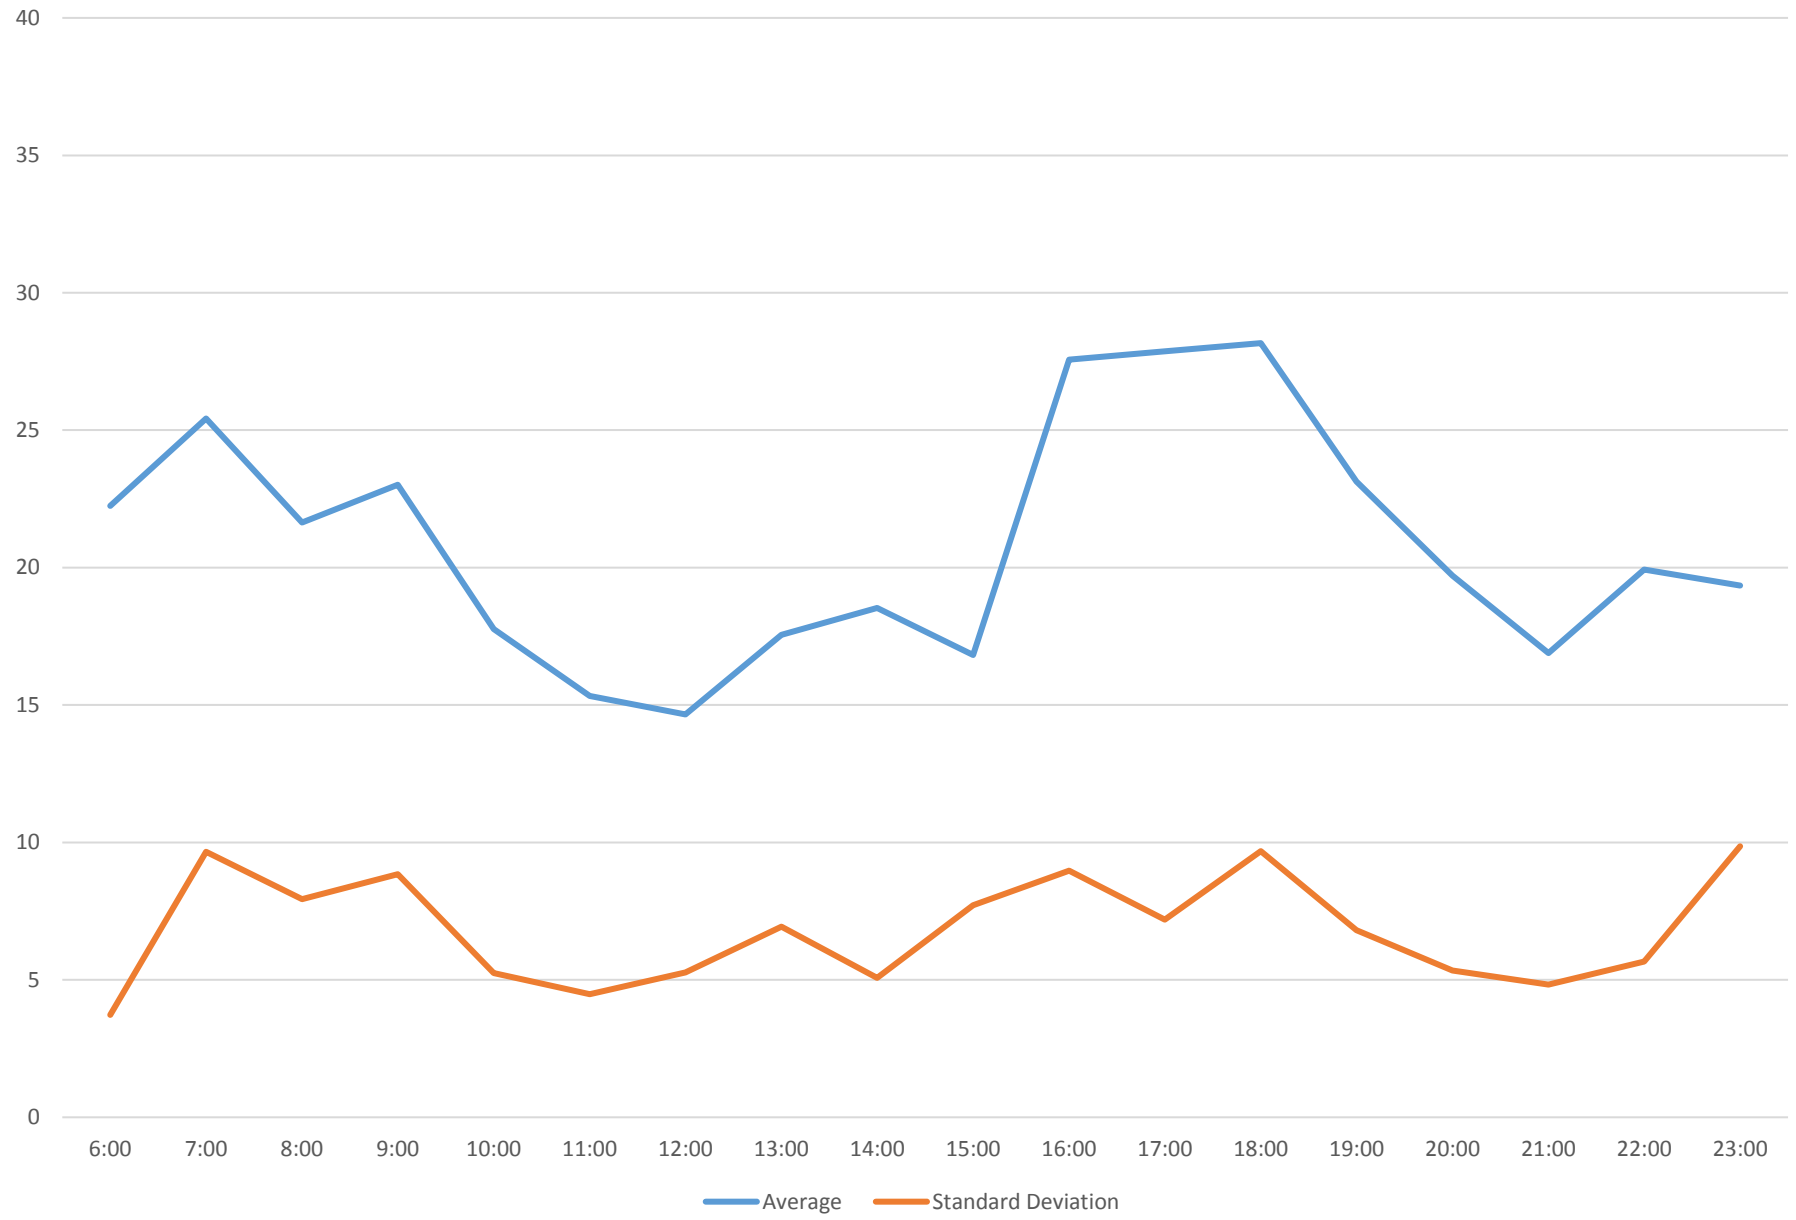

### 96 Wilson Headways at S of Carrier Loop Eastbound March 2016

# 96 Wilson Headways at S of Carrier Loop Eastbound March 2016

96 Wilson Headways at S of Carrier Loop Eastbound March 2016

96 Wilson Headways at S of Carrier Loop Eastbound March 2016

96 Wilson Headways at S of Carrier Loop Eastbound March 2016 Weekday Statistics

96 Wilson Headways at S of Carrier Loop Eastbound March 2016 Saturday Statistics

96 Wilson Headways at S of Carrier Loop Eastbound March 2016 Sunday Statistics