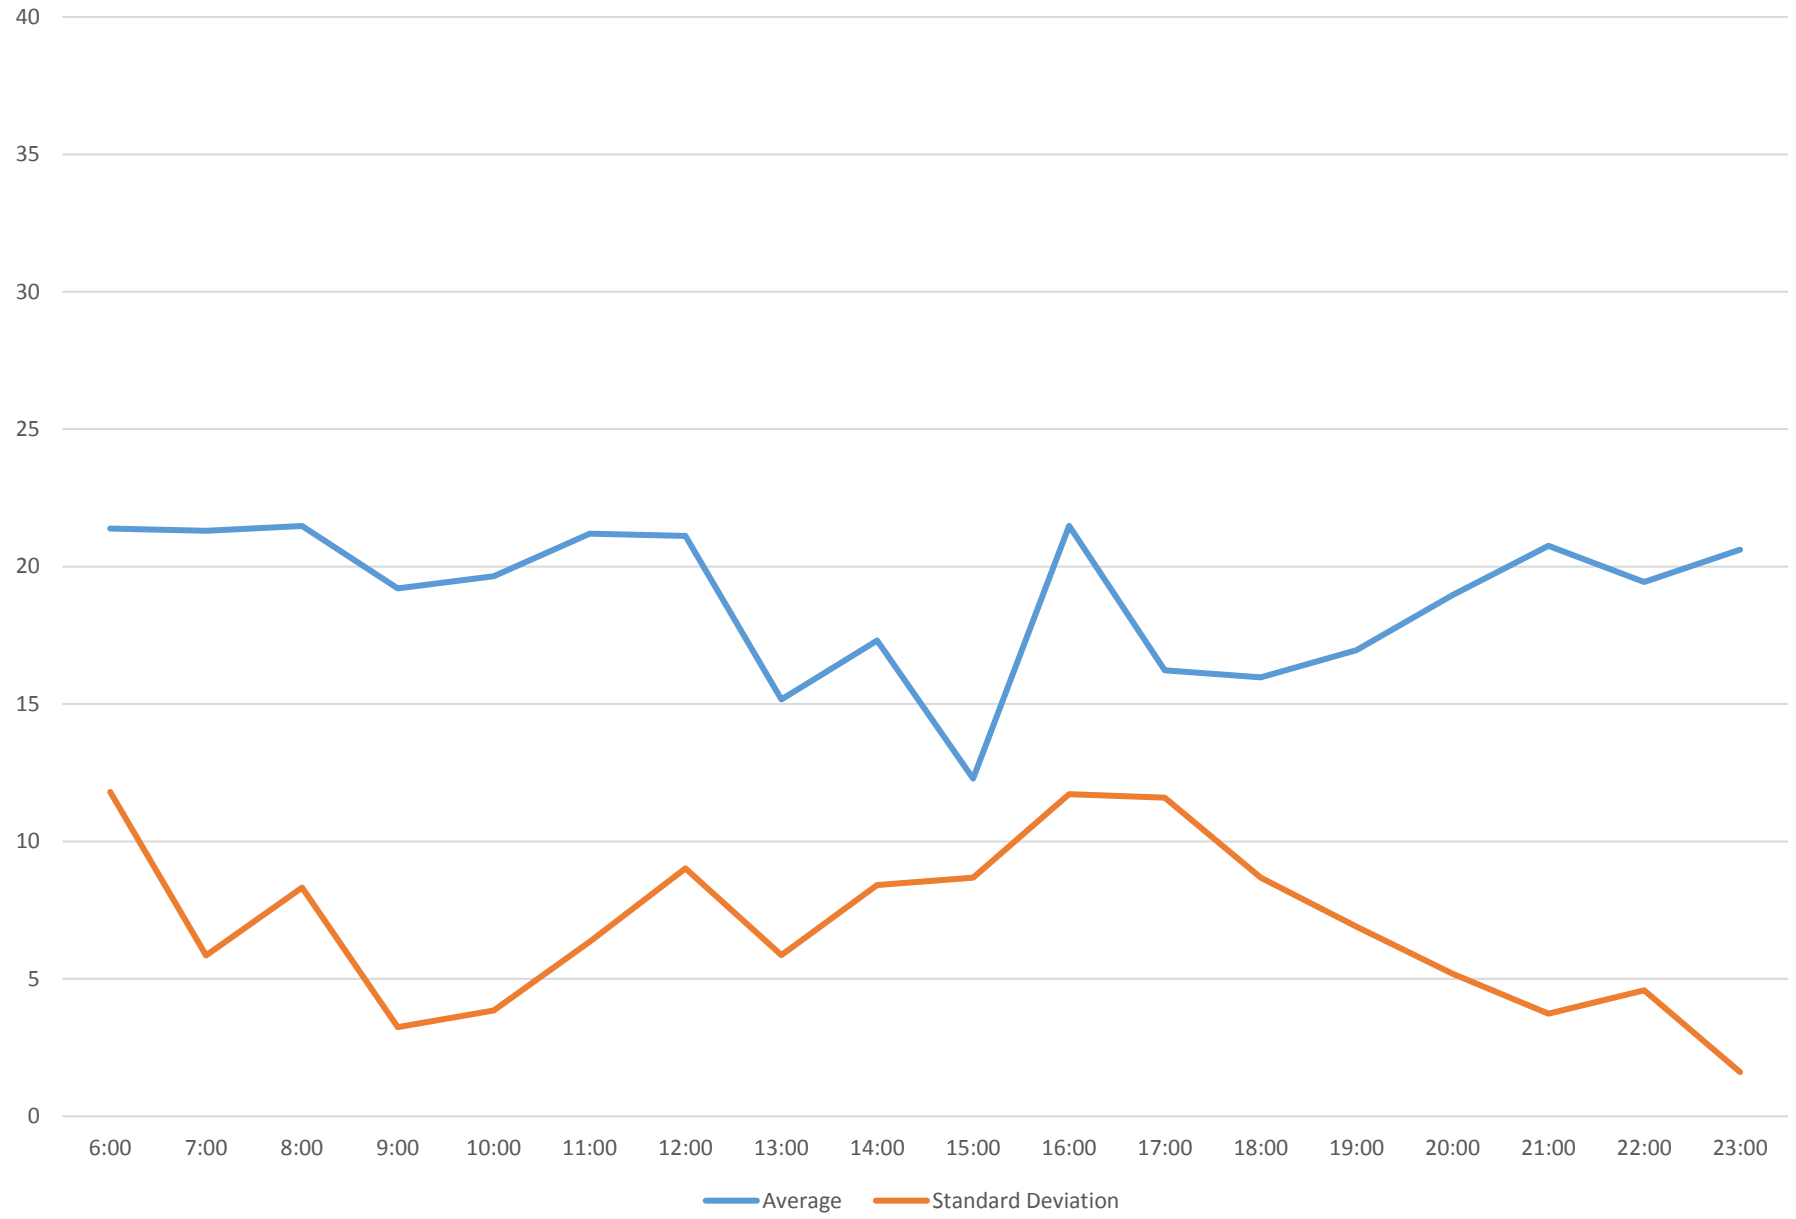

### 96 Wilson Headways at S of Carrier Loop Eastbound March 2016

# 96 Wilson Headways at S of Carrier Loop Eastbound March 2016

96 Wilson Headways at S of Carrier Loop Eastbound March 2016

96 Wilson Headways at S of Carrier Loop Eastbound March 2016

96 Wilson Headways at S of Carrier Loop Eastbound March 2016 Weekday Statistics

96 Wilson Headways at S of Carrier Loop Eastbound March 2016 Saturday Statistics

96 Wilson Headways at S of Carrier Loop Eastbound March 2016 Sunday Statistics