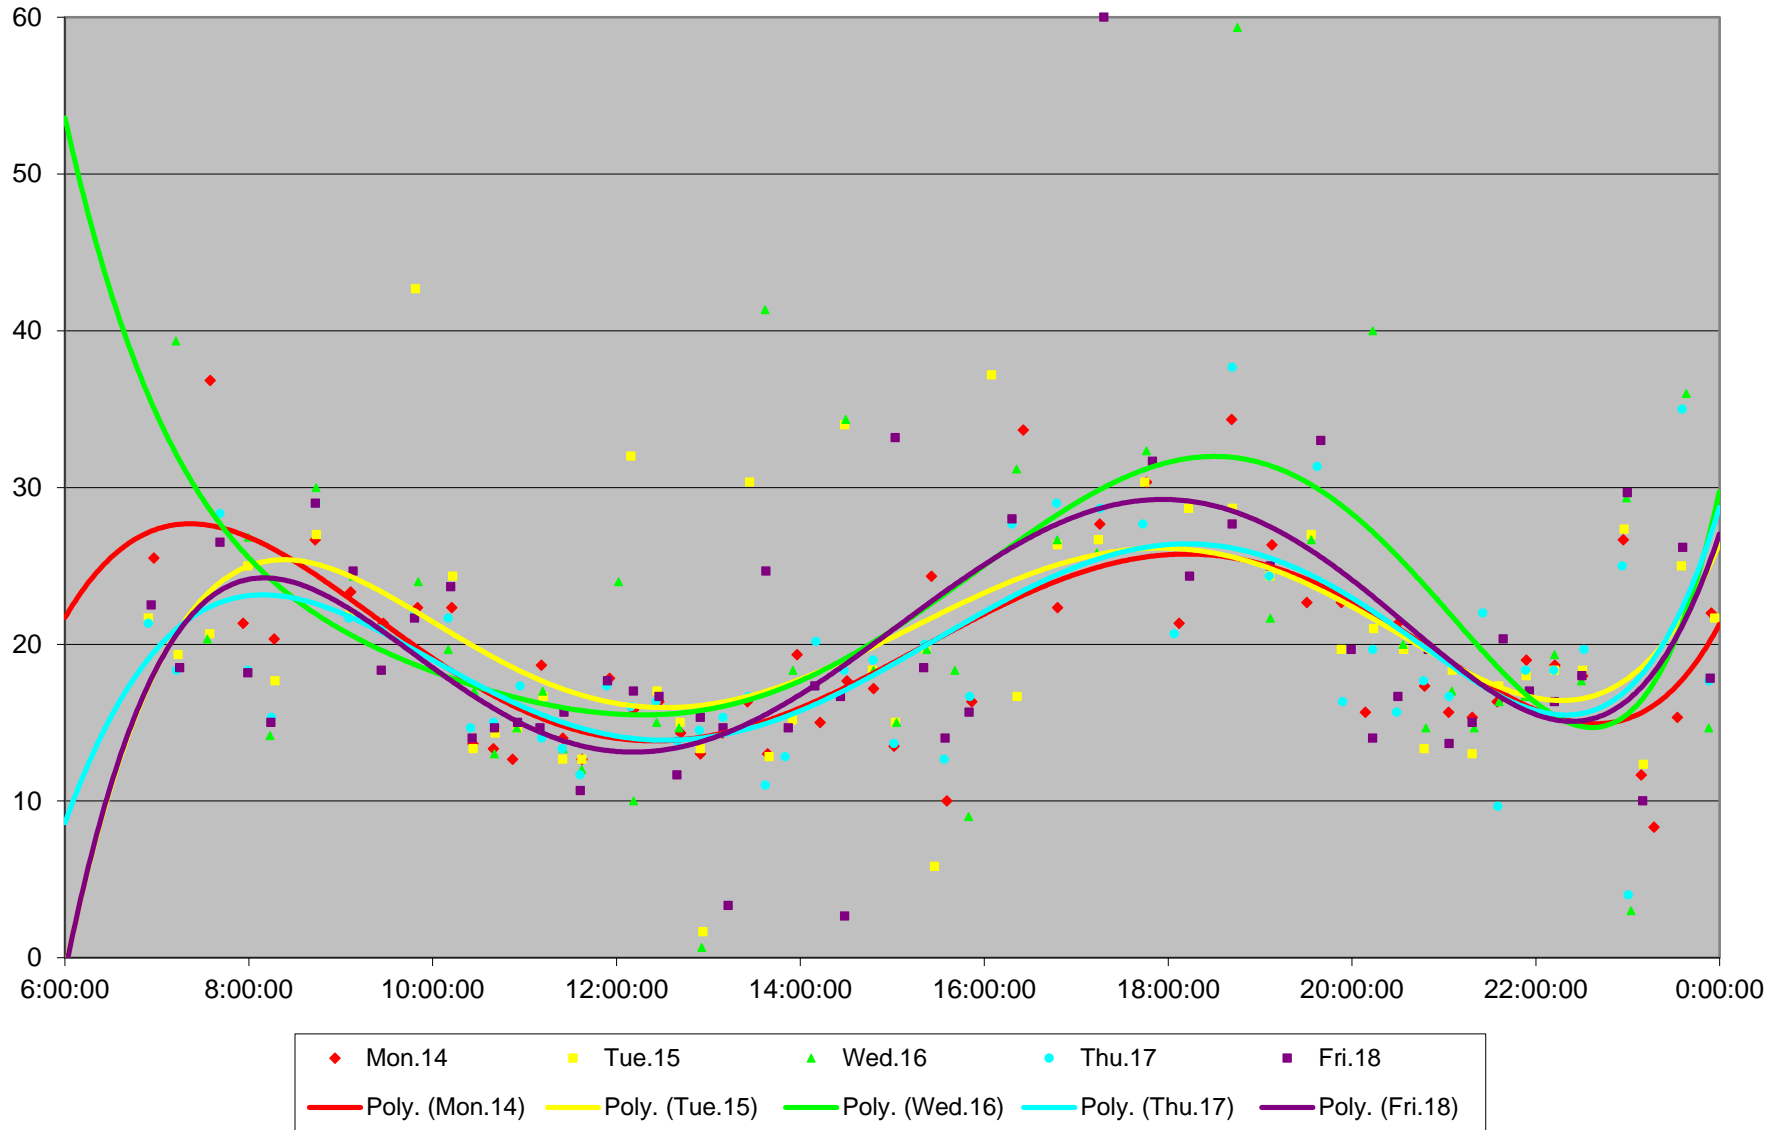

### 96 Wilson Headways at S of Carrier Loop Eastbound March 2016

96 Wilson Headways at S of Carrier Loop Eastbound March 2016

96 Wilson Headways at S of Carrier Loop Eastbound March 2016

96 Wilson Headways at S of Carrier Loop Eastbound March 2016

### 96 Wilson Headways at S of Carrier Loop Eastbound March 2016

# 96 Wilson Headways at S of Carrier Loop Eastbound March 2016

96 Wilson Headways at S of Carrier Loop Eastbound March 2016

96 Wilson Headways at S of Carrier Loop Eastbound March 2016

96 Wilson Headways at S of Carrier Loop Eastbound March 2016 Weekday Statistics

96 Wilson Headways at S of Carrier Loop Eastbound March 2016 Saturday Statistics

96 Wilson Headways at S of Carrier Loop Eastbound March 2016 Sunday Statistics