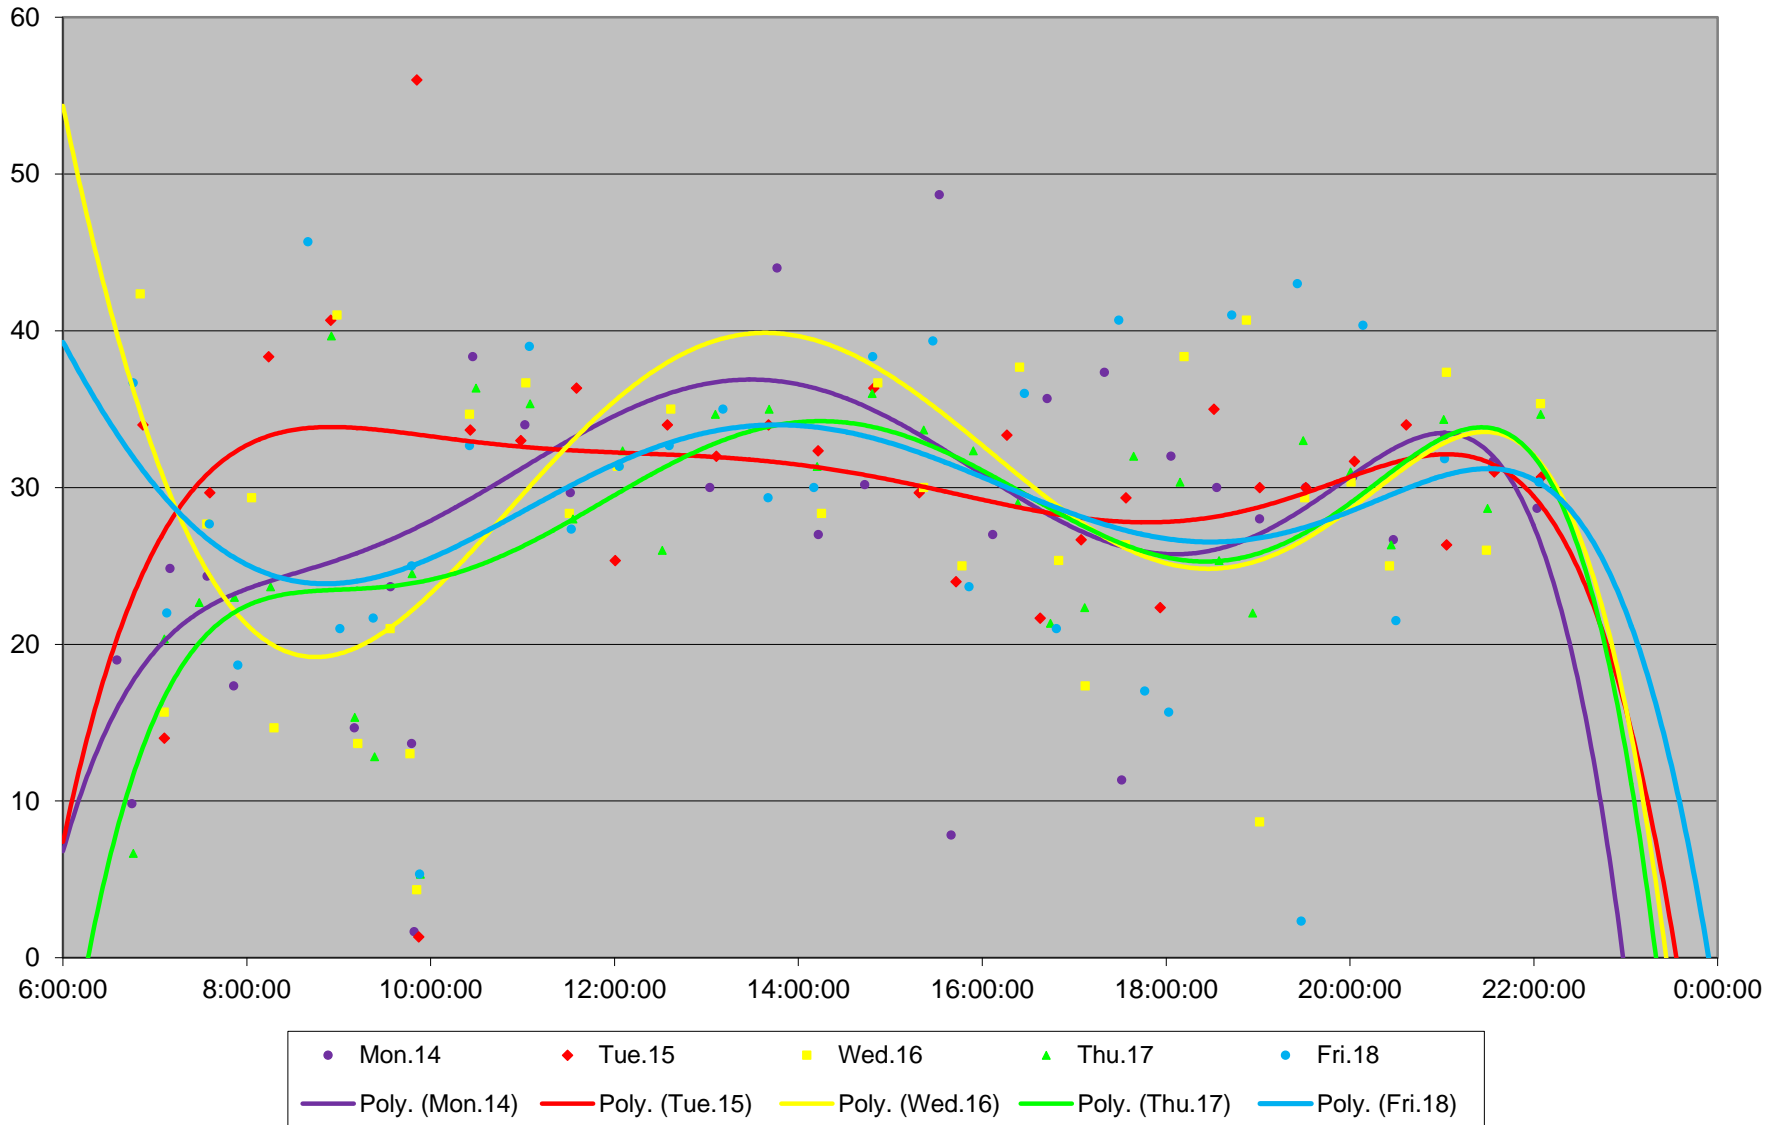

96 Wilson Headways at Thistle Down Loop Northbound September 2015

96 Wilson Headways at Thistle Down Loop Northbound September 2015

96 Wilson Headways at Thistle Down Loop Northbound September 2015

96 Wilson Headways at Thistle Down Loop Northbound September 2015

96 Wilson Headways at Thistle Down Loop Northbound September 2015 Weekday Statistics

96 Wilson Headways at Thistle Down Loop Northbound September 2015 Saturday Statistics

96 Wilson Headways at Thistle Down Loop Northbound September 2015 Sunday Statistics