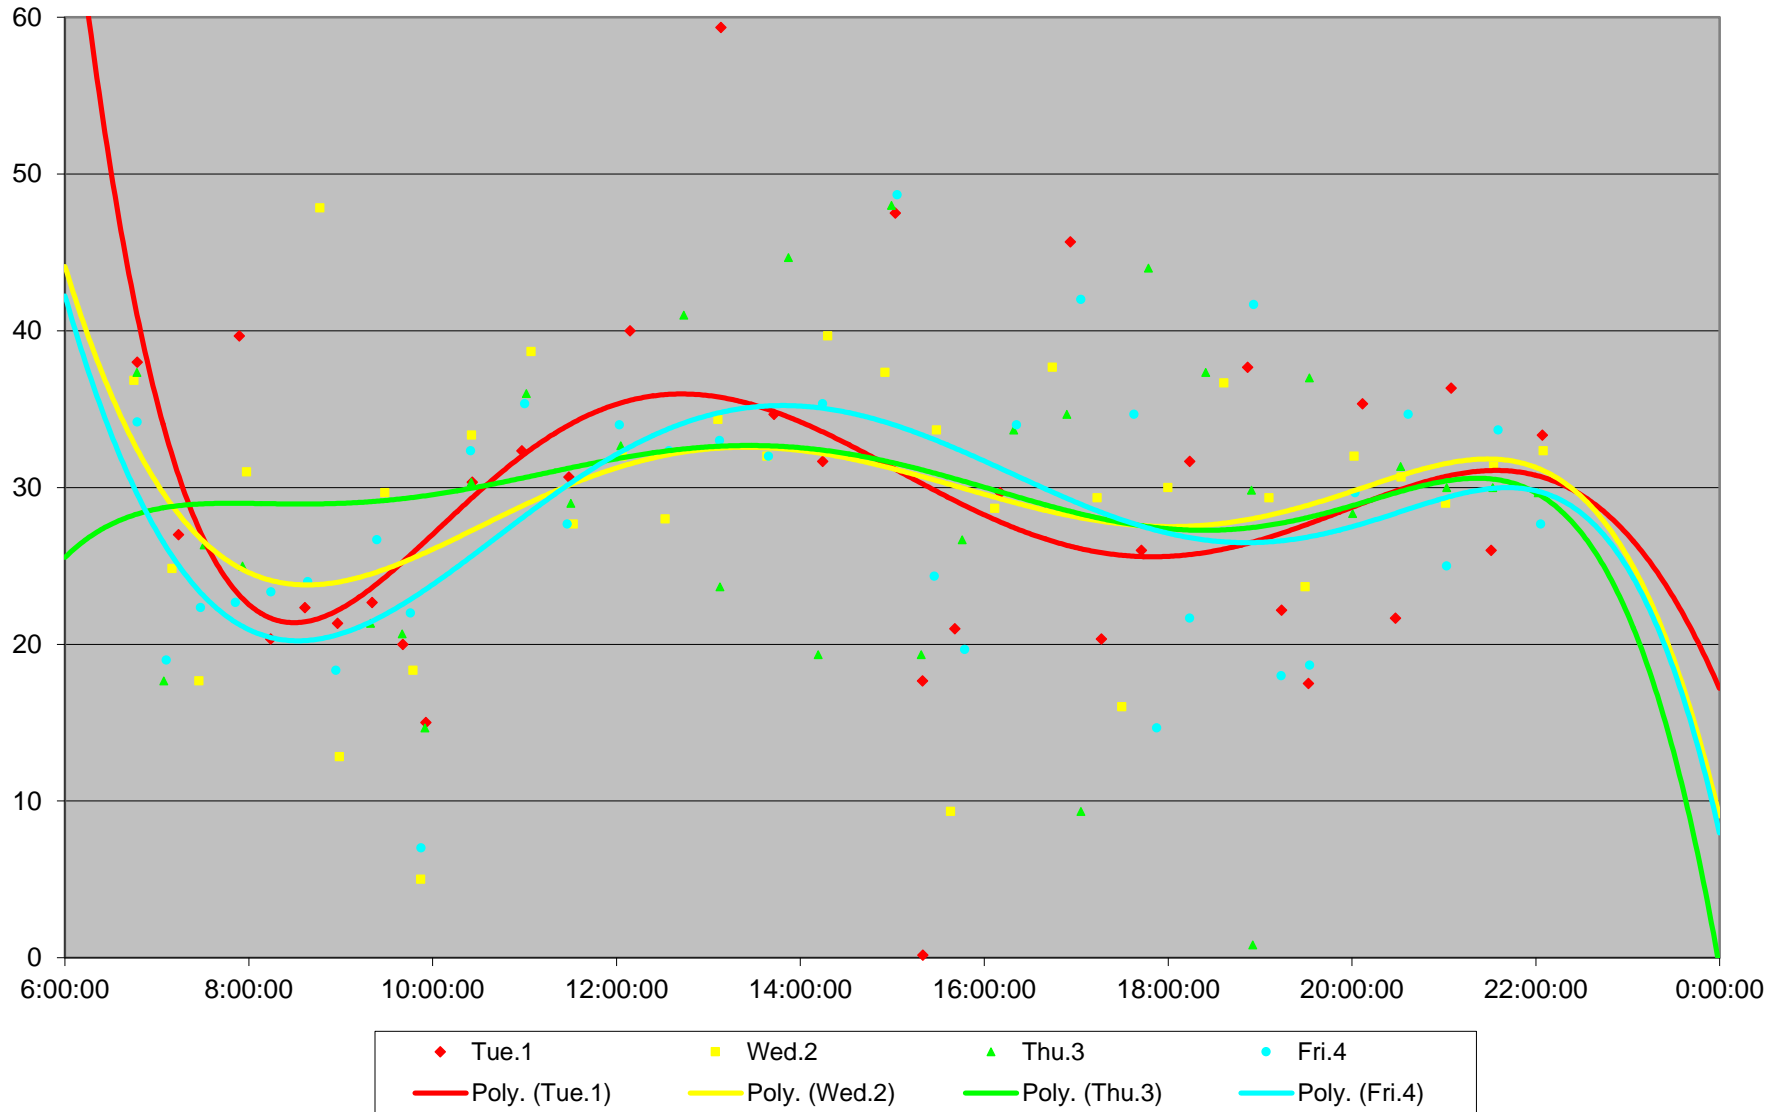

96 Wilson Headways at Thistle Down Loop Northbound September 2015

96 Wilson Headways at Thistle Down Loop Northbound September 2015

96 Wilson Headways at Thistle Down Loop Northbound September 2015

96 Wilson Headways at Thistle Down Loop Northbound September 2015

96 Wilson Headways at Thistle Down Loop Northbound September 2015 Weekday Statistics

96 Wilson Headways at Thistle Down Loop Northbound September 2015 Saturday Statistics

96 Wilson Headways at Thistle Down Loop Northbound September 2015 Sunday Statistics