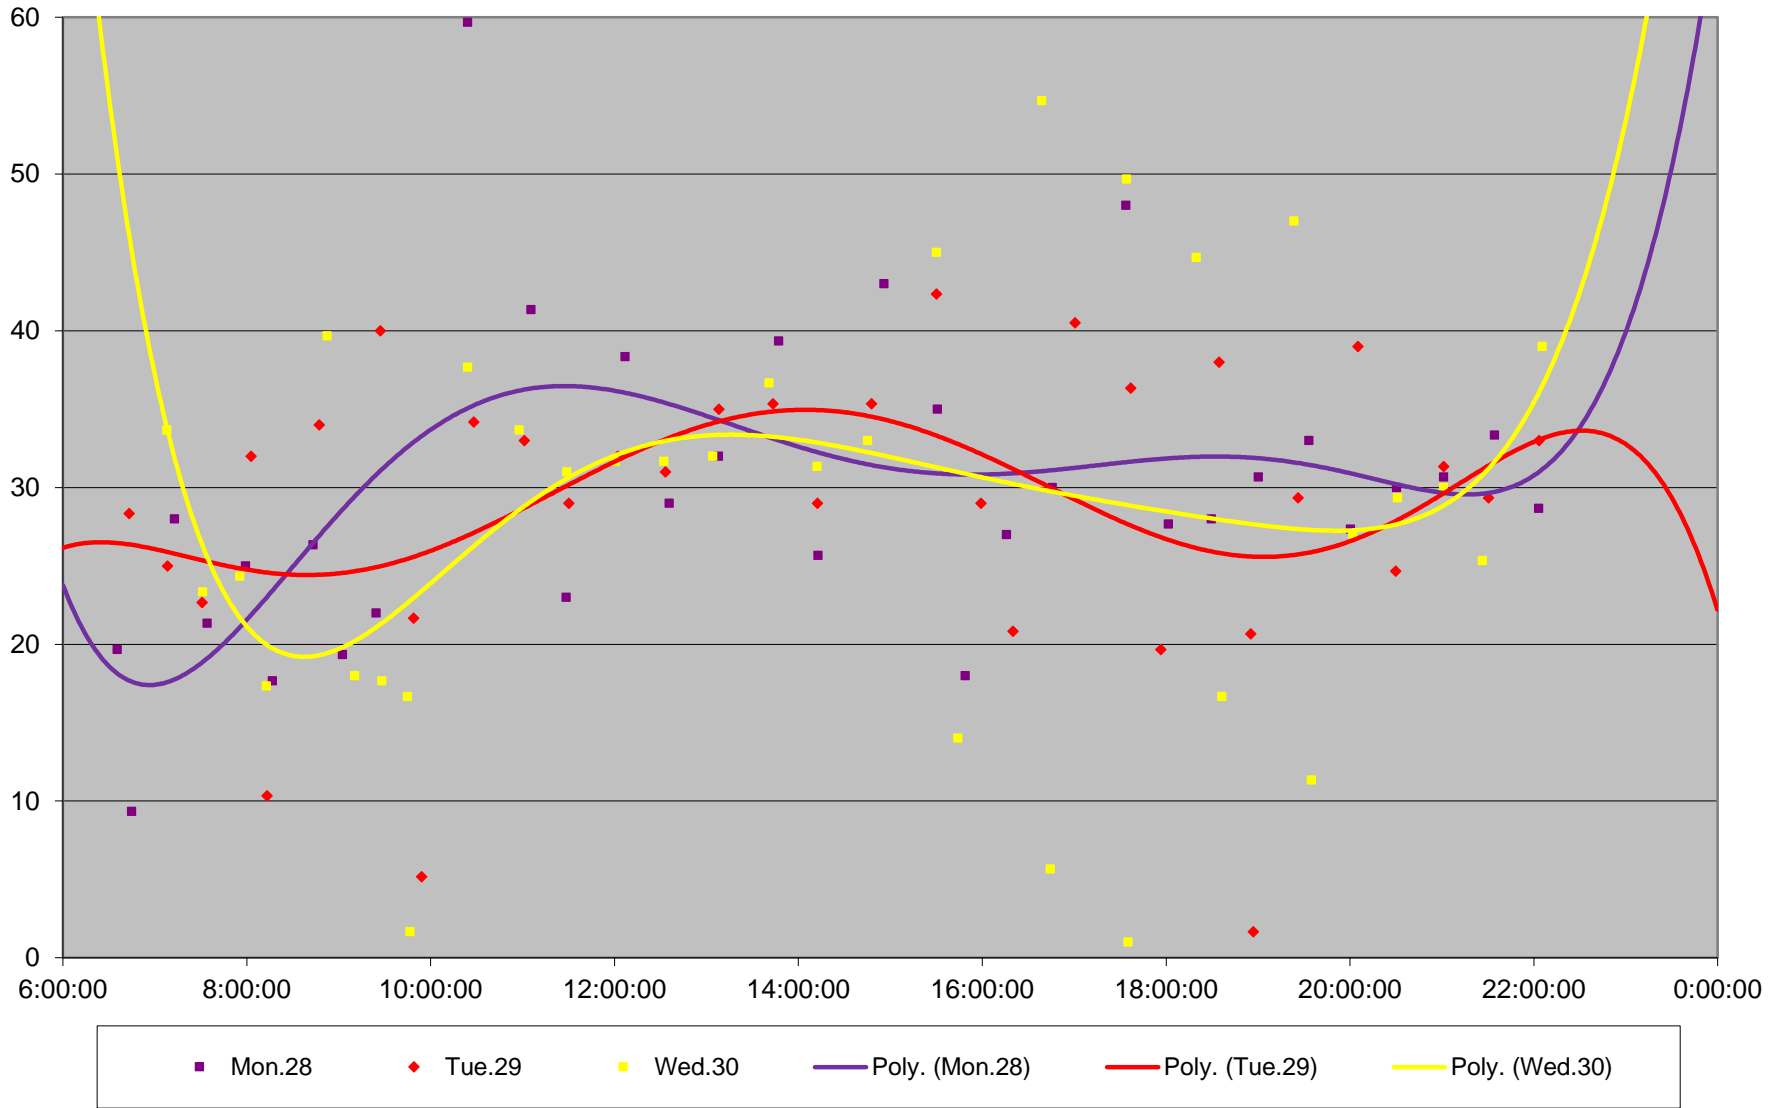

96 Wilson Headways at Thistle Down Loop Northbound September 2015

96 Wilson Headways at Thistle Down Loop Northbound September 2015

96 Wilson Headways at Thistle Down Loop Northbound September 2015

96 Wilson Headways at Thistle Down Loop Northbound September 2015

96 Wilson Headways at Thistle Down Loop Northbound September 2015 Weekday Statistics

96 Wilson Headways at Thistle Down Loop Northbound September 2015 Saturday Statistics

96 Wilson Headways at Thistle Down Loop Northbound September 2015 Sunday Statistics