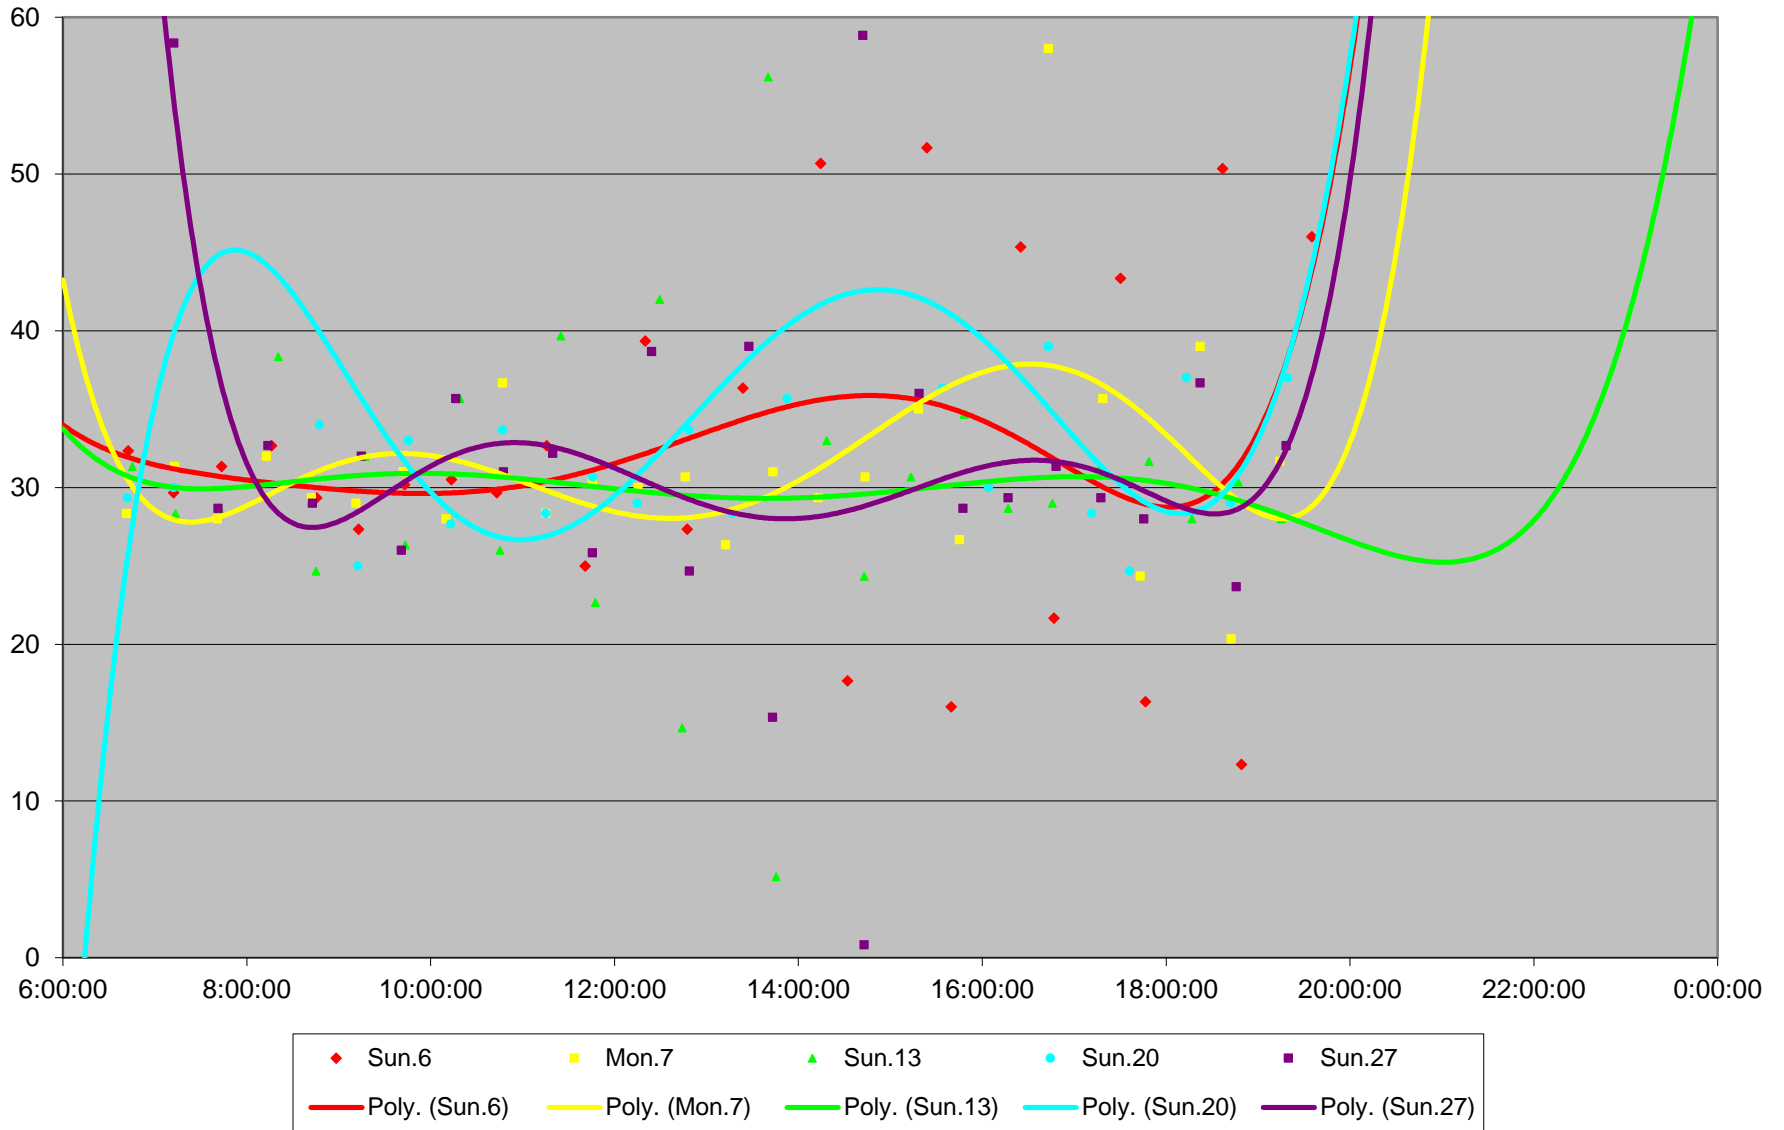

96 Wilson Headways at Thistle Down Loop Northbound September 2015

96 Wilson Headways at Thistle Down Loop Northbound September 2015

96 Wilson Headways at Thistle Down Loop Northbound September 2015

96 Wilson Headways at Thistle Down Loop Northbound September 2015

96 Wilson Headways at Thistle Down Loop Northbound September 2015 Weekday Statistics

96 Wilson Headways at Thistle Down Loop Northbound September 2015 Saturday Statistics

96 Wilson Headways at Thistle Down Loop Northbound September 2015 Sunday Statistics