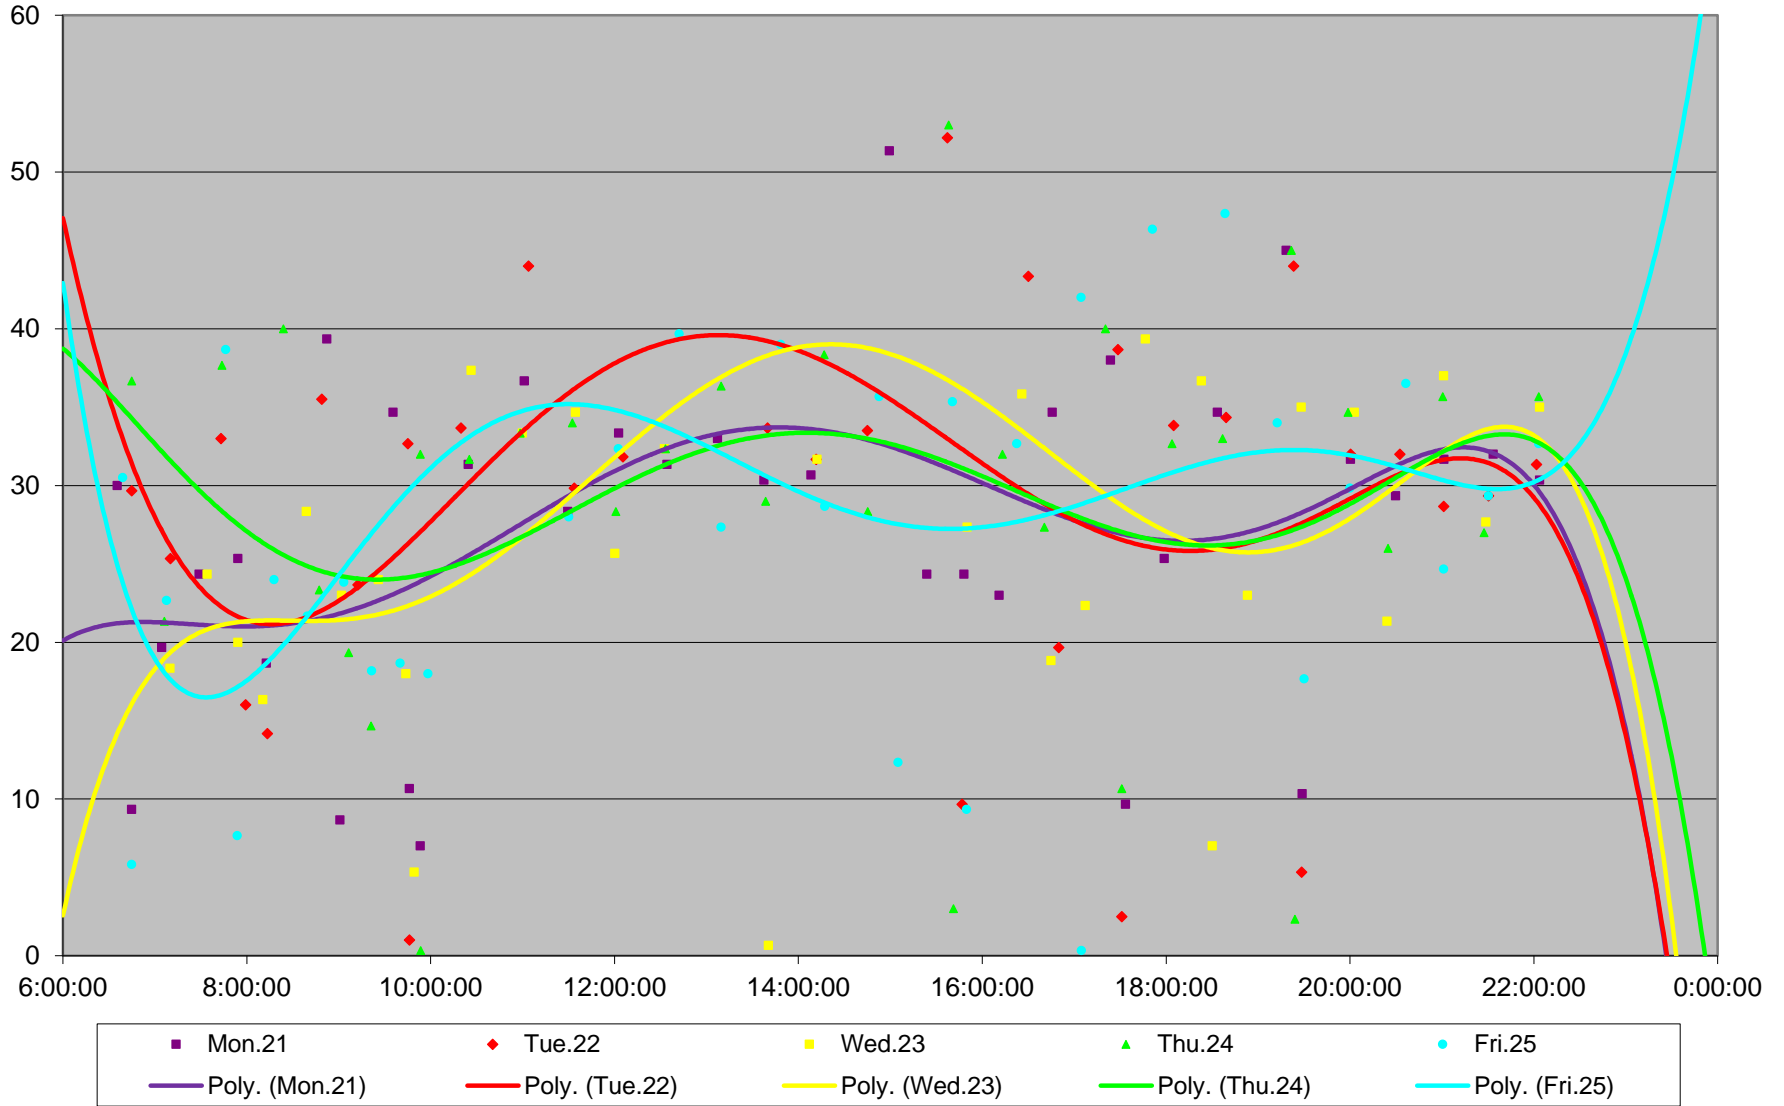

96 Wilson Headways at Thistle Down Loop Northbound September 2015

96 Wilson Headways at Thistle Down Loop Northbound September 2015

96 Wilson Headways at Thistle Down Loop Northbound September 2015

96 Wilson Headways at Thistle Down Loop Northbound September 2015

96 Wilson Headways at Thistle Down Loop Northbound September 2015 Weekday Statistics

96 Wilson Headways at Thistle Down Loop Northbound September 2015 Saturday Statistics

96 Wilson Headways at Thistle Down Loop Northbound September 2015 Sunday Statistics