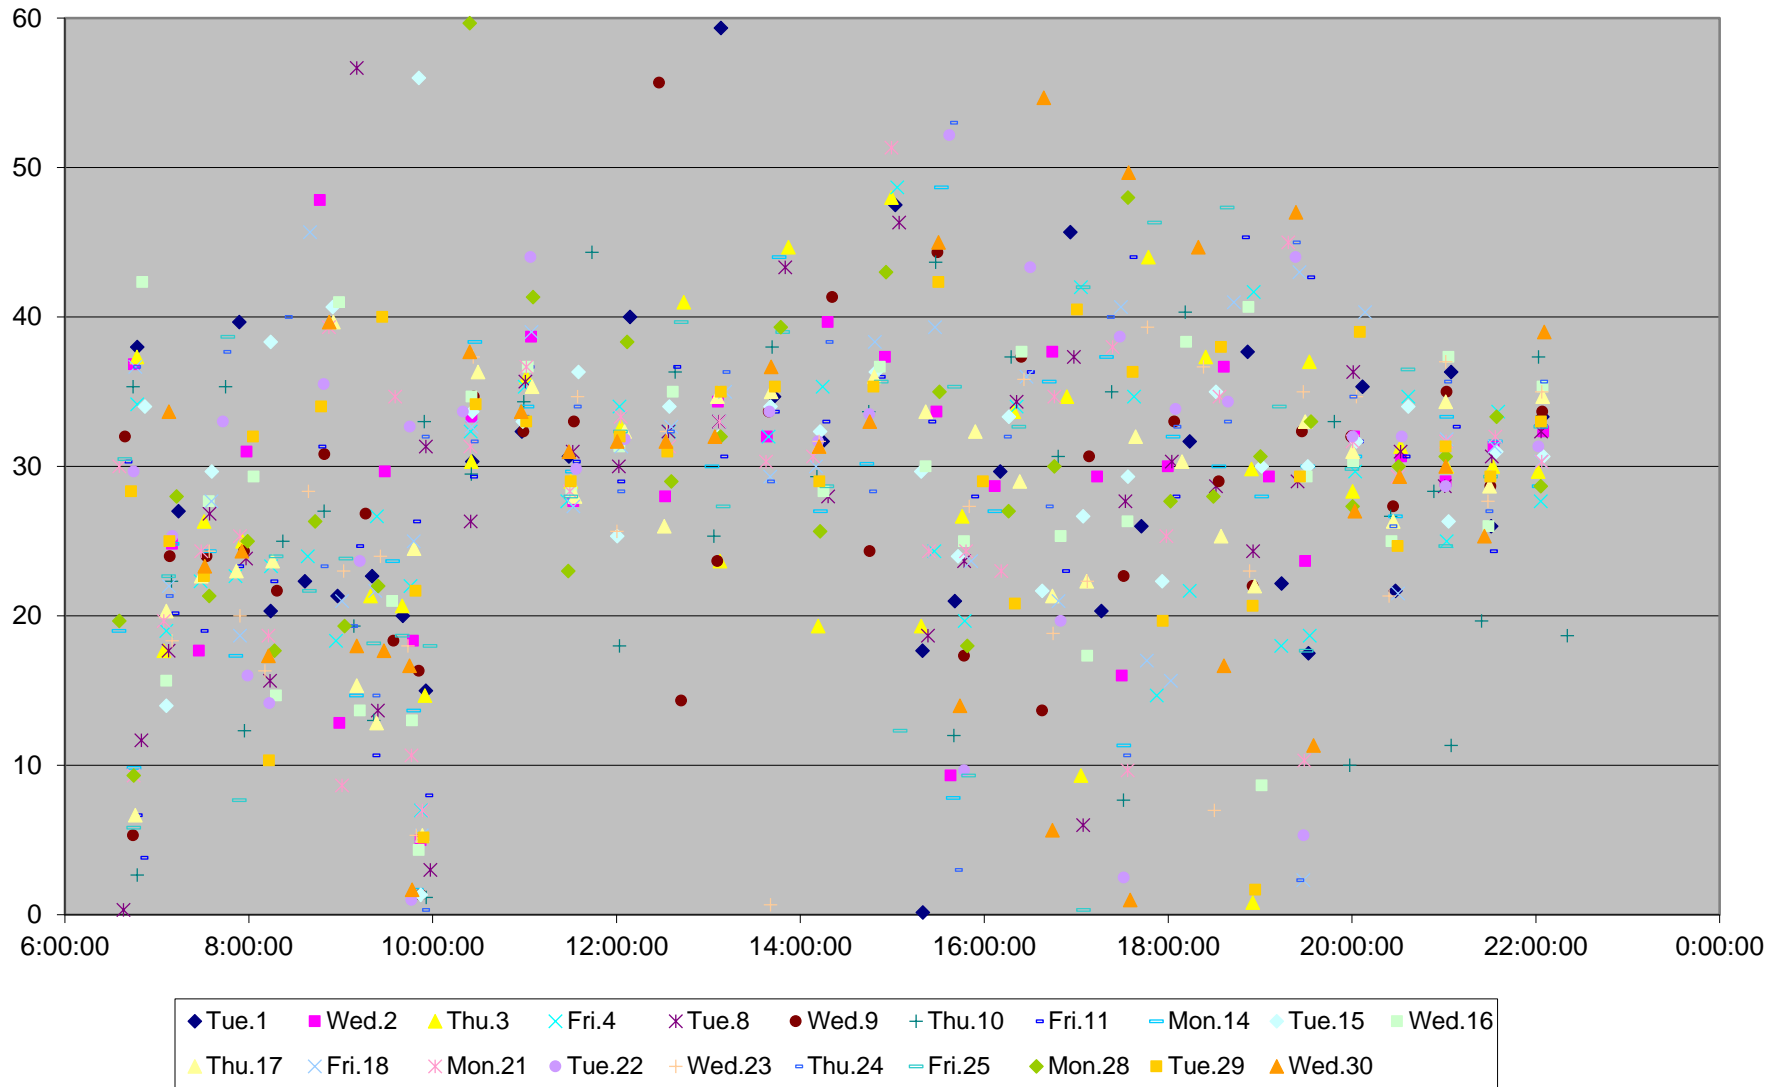

96 Wilson Headways at Thistle Down Loop Northbound September 2015

96 Wilson Headways at Thistle Down Loop Northbound September 2015

96 Wilson Headways at Thistle Down Loop Northbound September 2015

96 Wilson Headways at Thistle Down Loop Northbound September 2015

96 Wilson Headways at Thistle Down Loop Northbound September 2015 Weekday Statistics

96 Wilson Headways at Thistle Down Loop Northbound September 2015 Saturday Statistics

96 Wilson Headways at Thistle Down Loop Northbound September 2015 Sunday Statistics