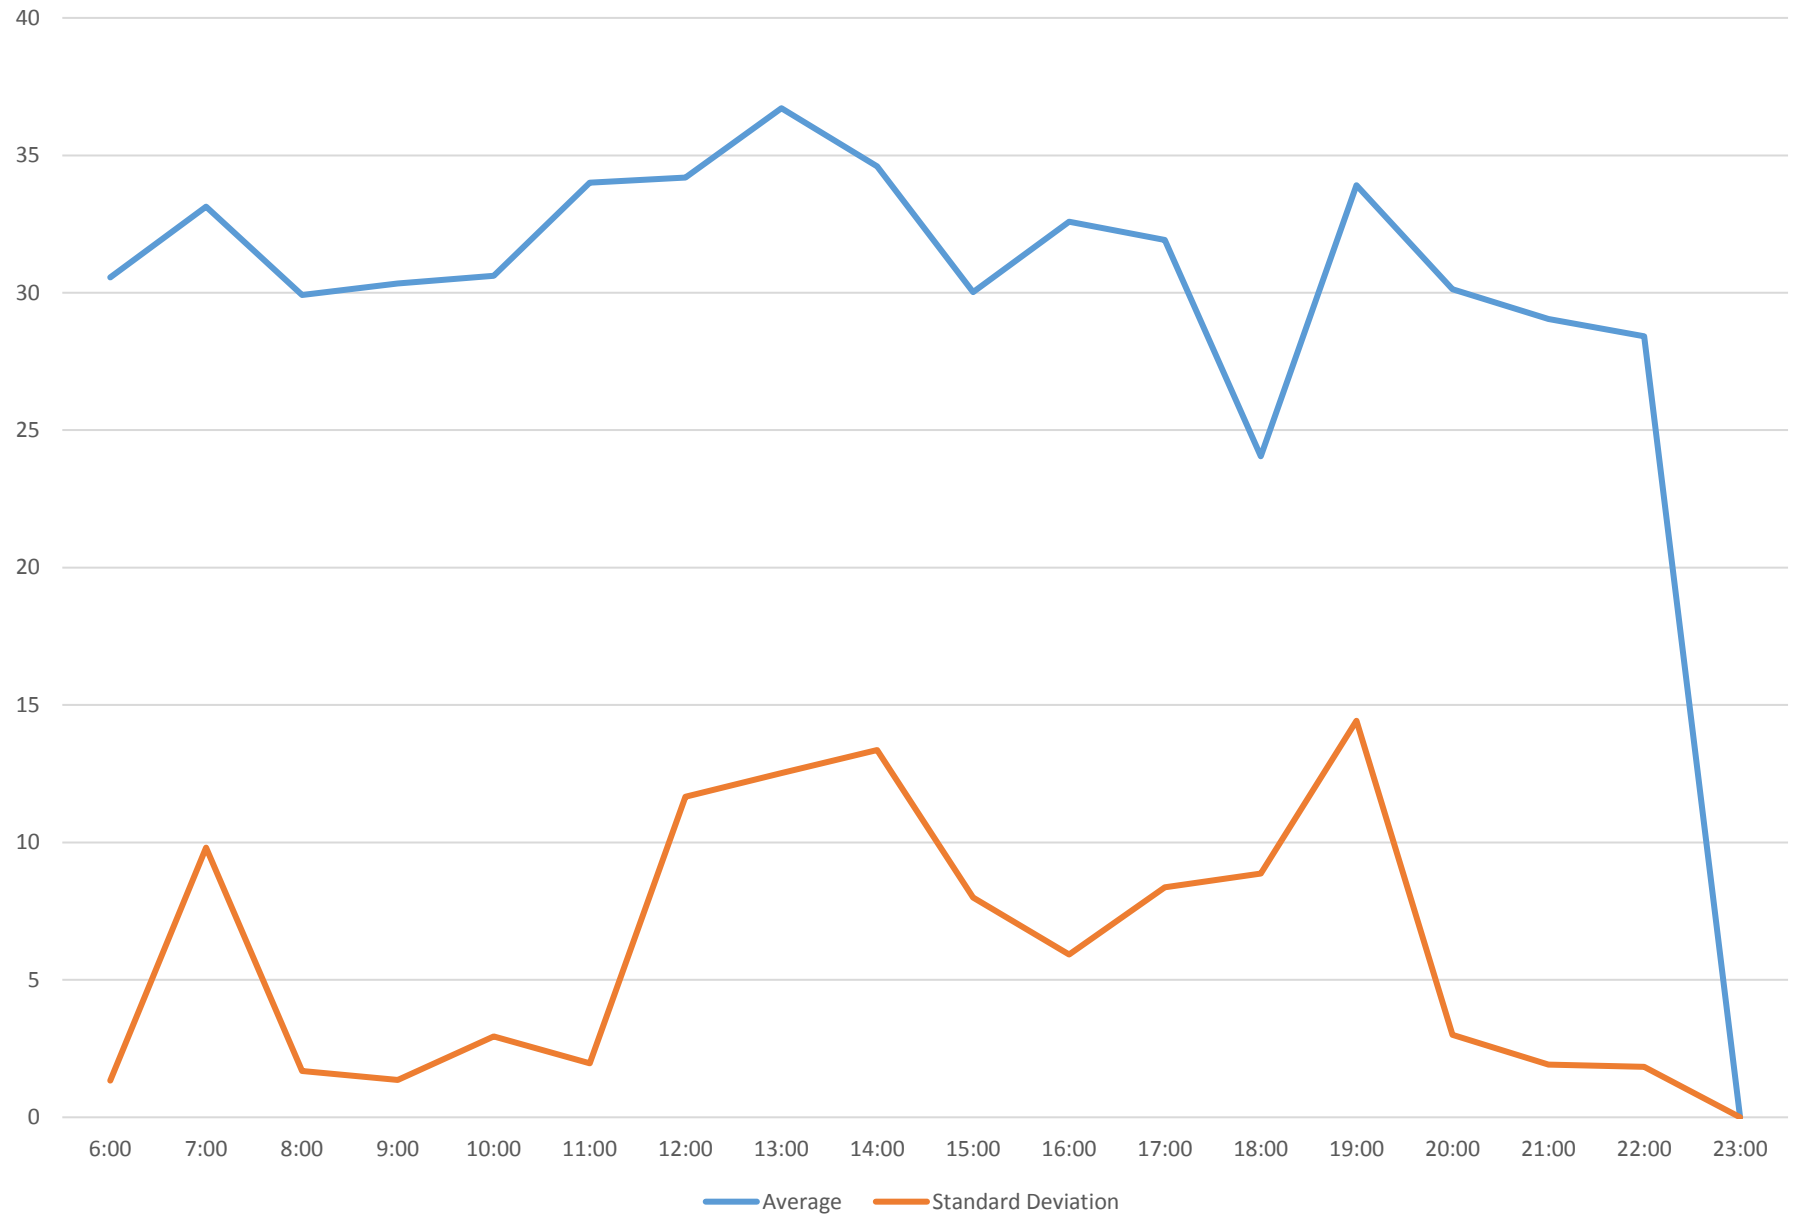

96 Wilson Headways at Thistle Down Loop Northbound September 2015

96 Wilson Headways at Thistle Down Loop Northbound September 2015

96 Wilson Headways at Thistle Down Loop Northbound September 2015

96 Wilson Headways at Thistle Down Loop Northbound September 2015

96 Wilson Headways at Thistle Down Loop Northbound September 2015 Weekday Statistics

96 Wilson Headways at Thistle Down Loop Northbound September 2015 Saturday Statistics

96 Wilson Headways at Thistle Down Loop Northbound September 2015 Sunday Statistics