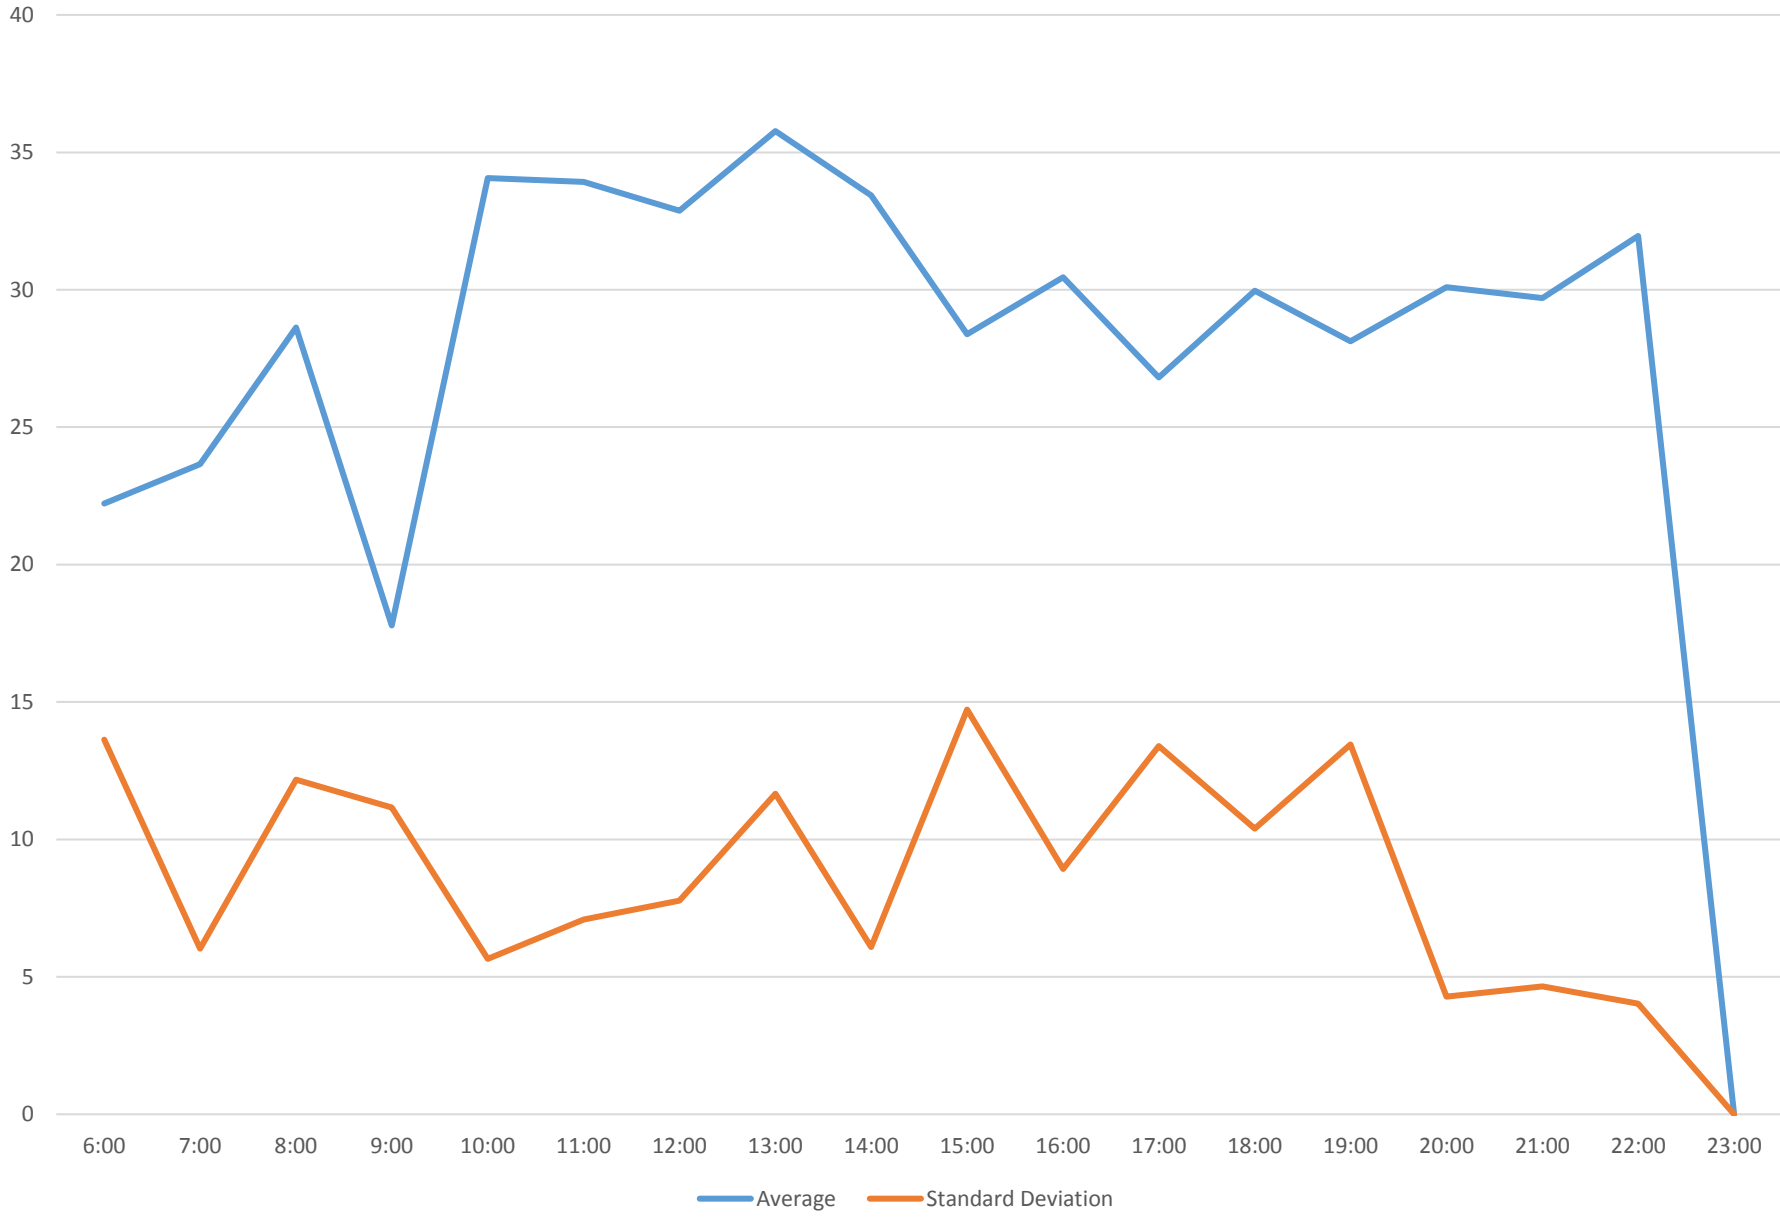

96 Wilson Headways at Thistle Down Loop Northbound September 2015

96 Wilson Headways at Thistle Down Loop Northbound September 2015

96 Wilson Headways at Thistle Down Loop Northbound September 2015

96 Wilson Headways at Thistle Down Loop Northbound September 2015

96 Wilson Headways at Thistle Down Loop Northbound September 2015 Weekday Statistics

96 Wilson Headways at Thistle Down Loop Northbound September 2015 Saturday Statistics

96 Wilson Headways at Thistle Down Loop Northbound September 2015 Sunday Statistics