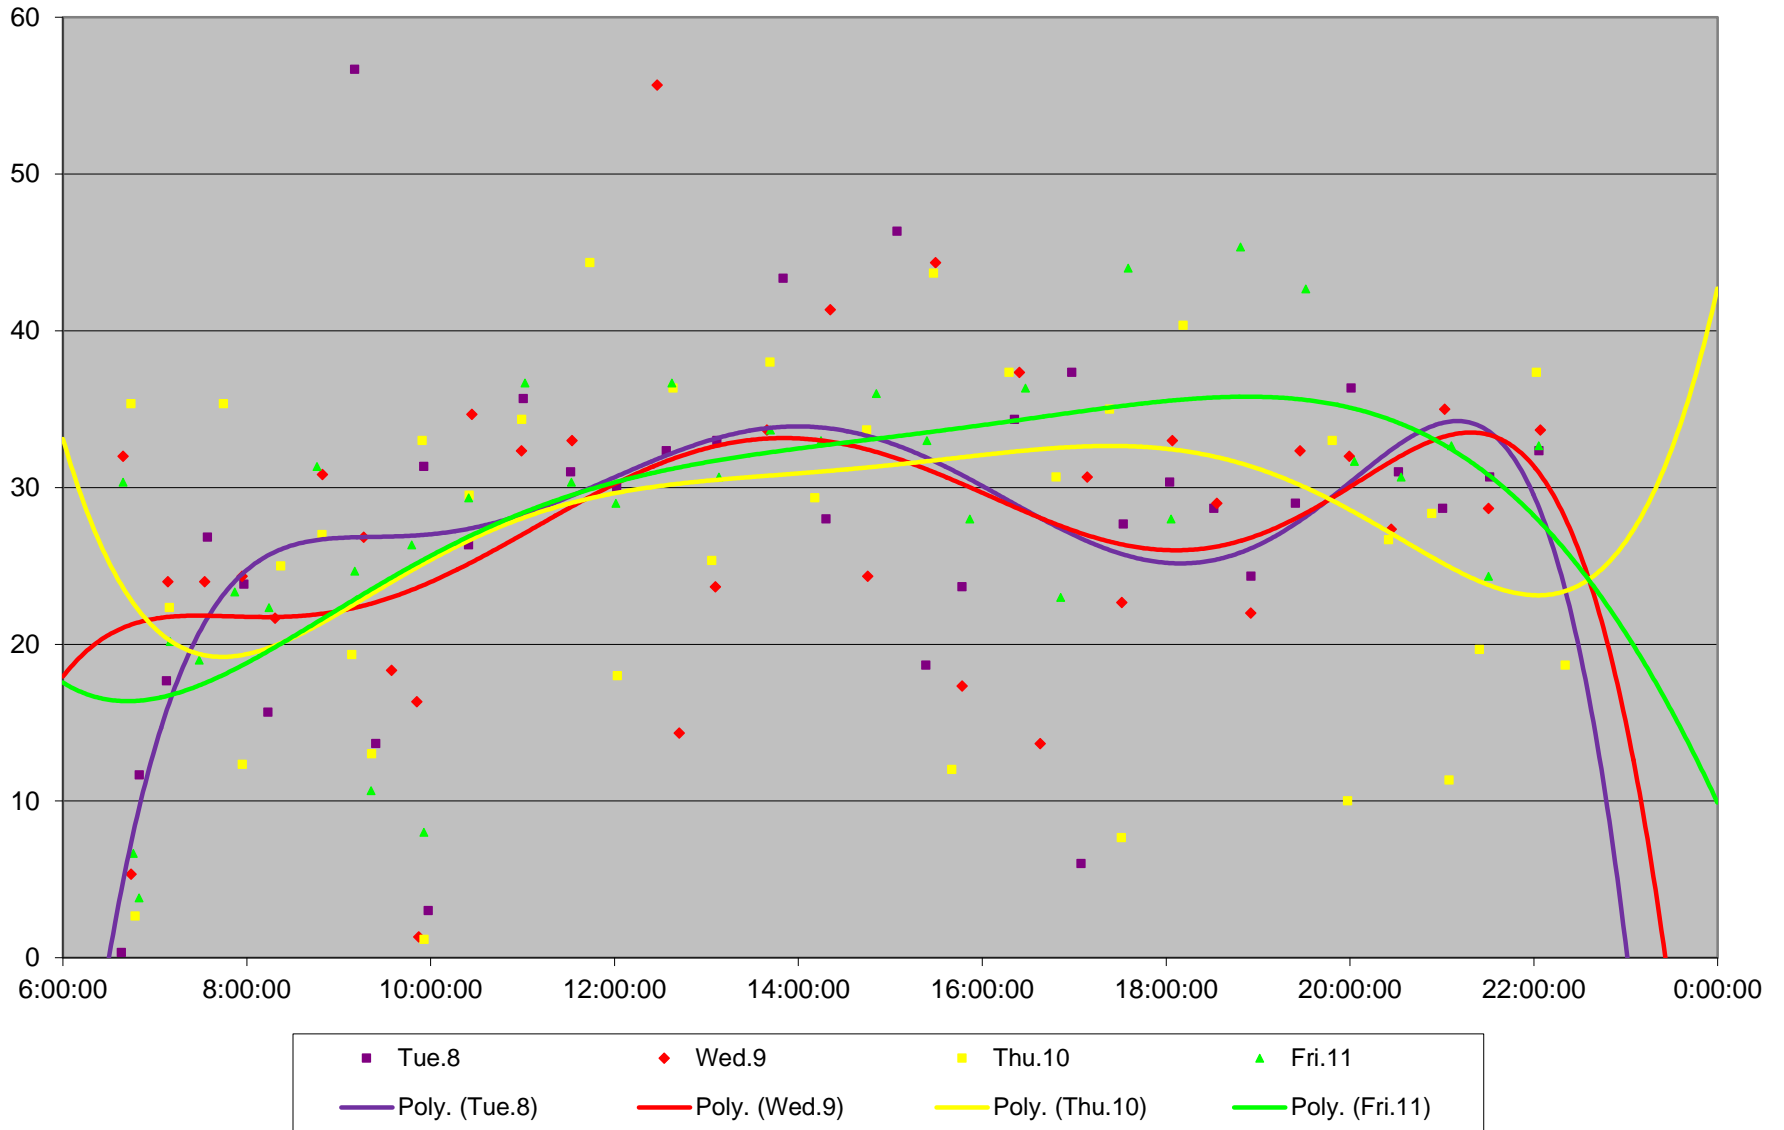

96 Wilson Headways at Thistle Down Loop Northbound September 2015

96 Wilson Headways at Thistle Down Loop Northbound September 2015

96 Wilson Headways at Thistle Down Loop Northbound September 2015

96 Wilson Headways at Thistle Down Loop Northbound September 2015

96 Wilson Headways at Thistle Down Loop Northbound September 2015 Weekday Statistics

96 Wilson Headways at Thistle Down Loop Northbound September 2015 Saturday Statistics

96 Wilson Headways at Thistle Down Loop Northbound September 2015 Sunday Statistics