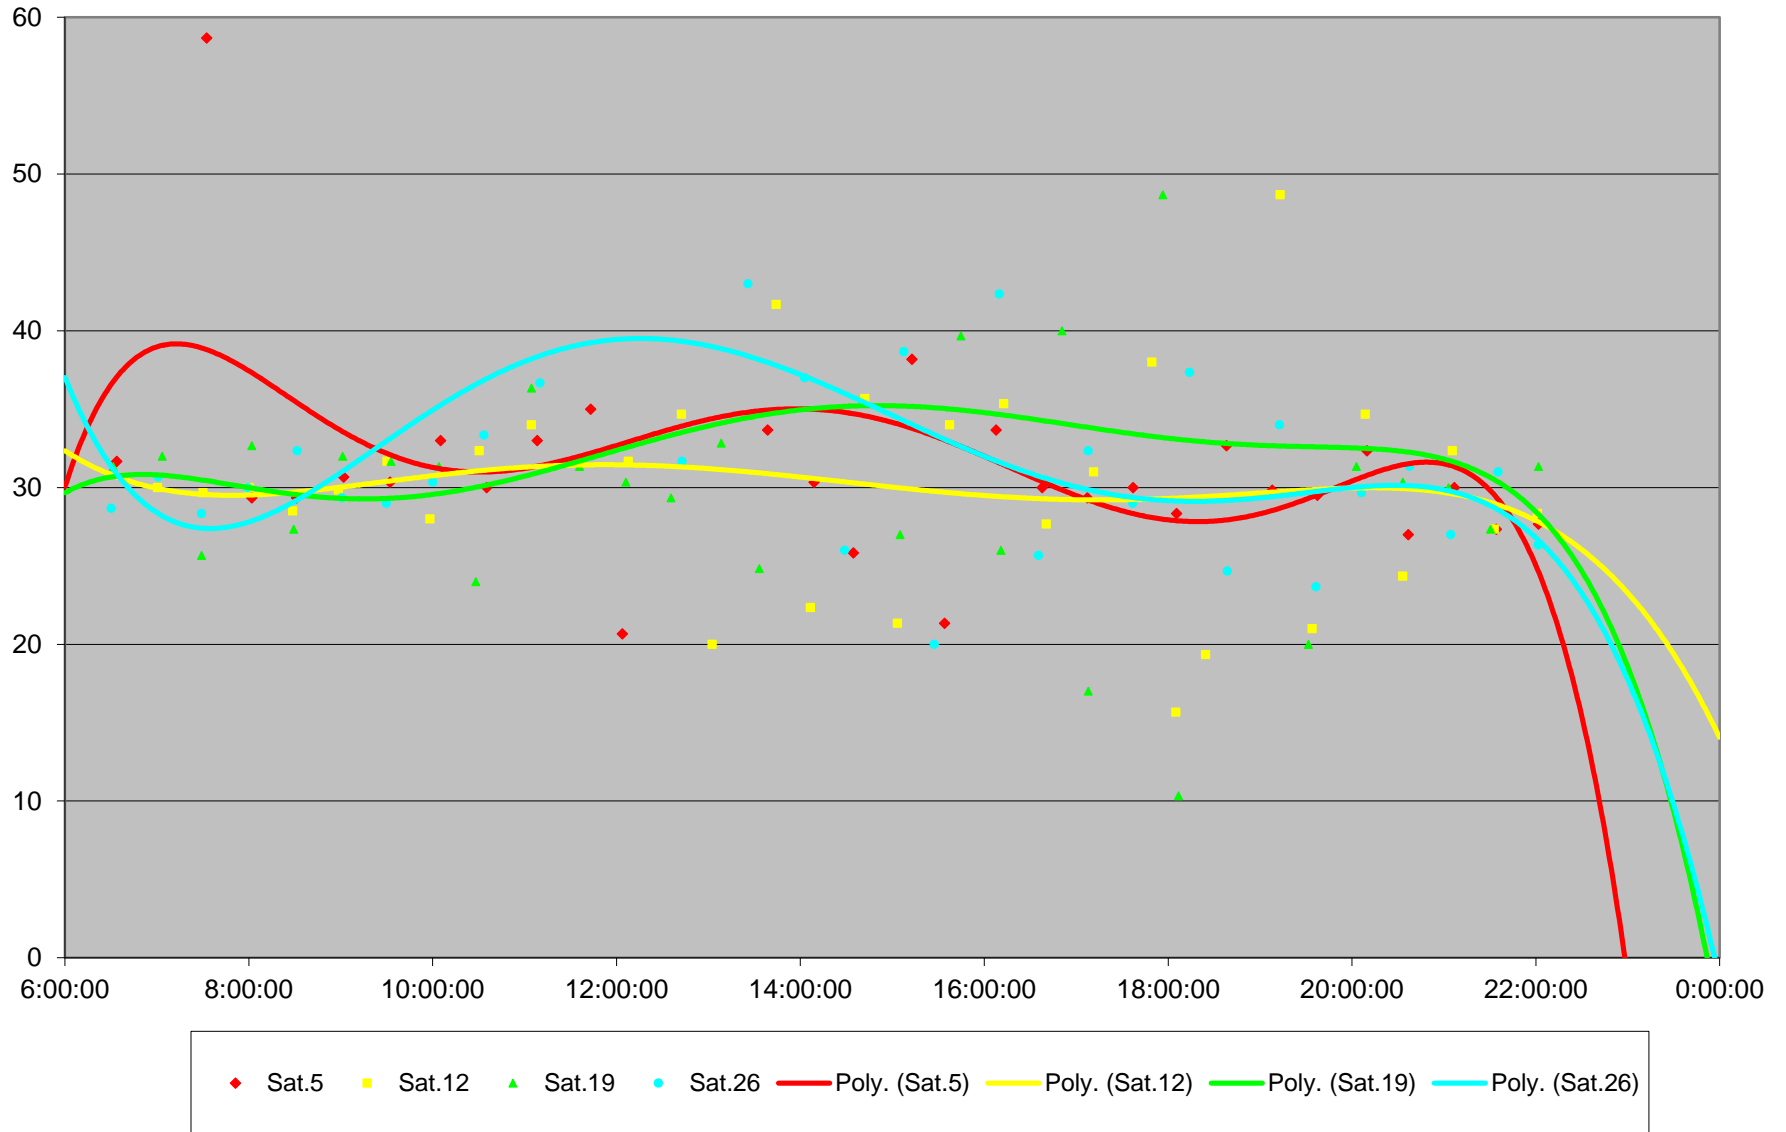

96 Wilson Headways at Thistle Down Loop Northbound September 2015

96 Wilson Headways at Thistle Down Loop Northbound September 2015

96 Wilson Headways at Thistle Down Loop Northbound September 2015

96 Wilson Headways at Thistle Down Loop Northbound September 2015

96 Wilson Headways at Thistle Down Loop Northbound September 2015 Weekday Statistics

96 Wilson Headways at Thistle Down Loop Northbound September 2015 Saturday Statistics

96 Wilson Headways at Thistle Down Loop Northbound September 2015 Sunday Statistics