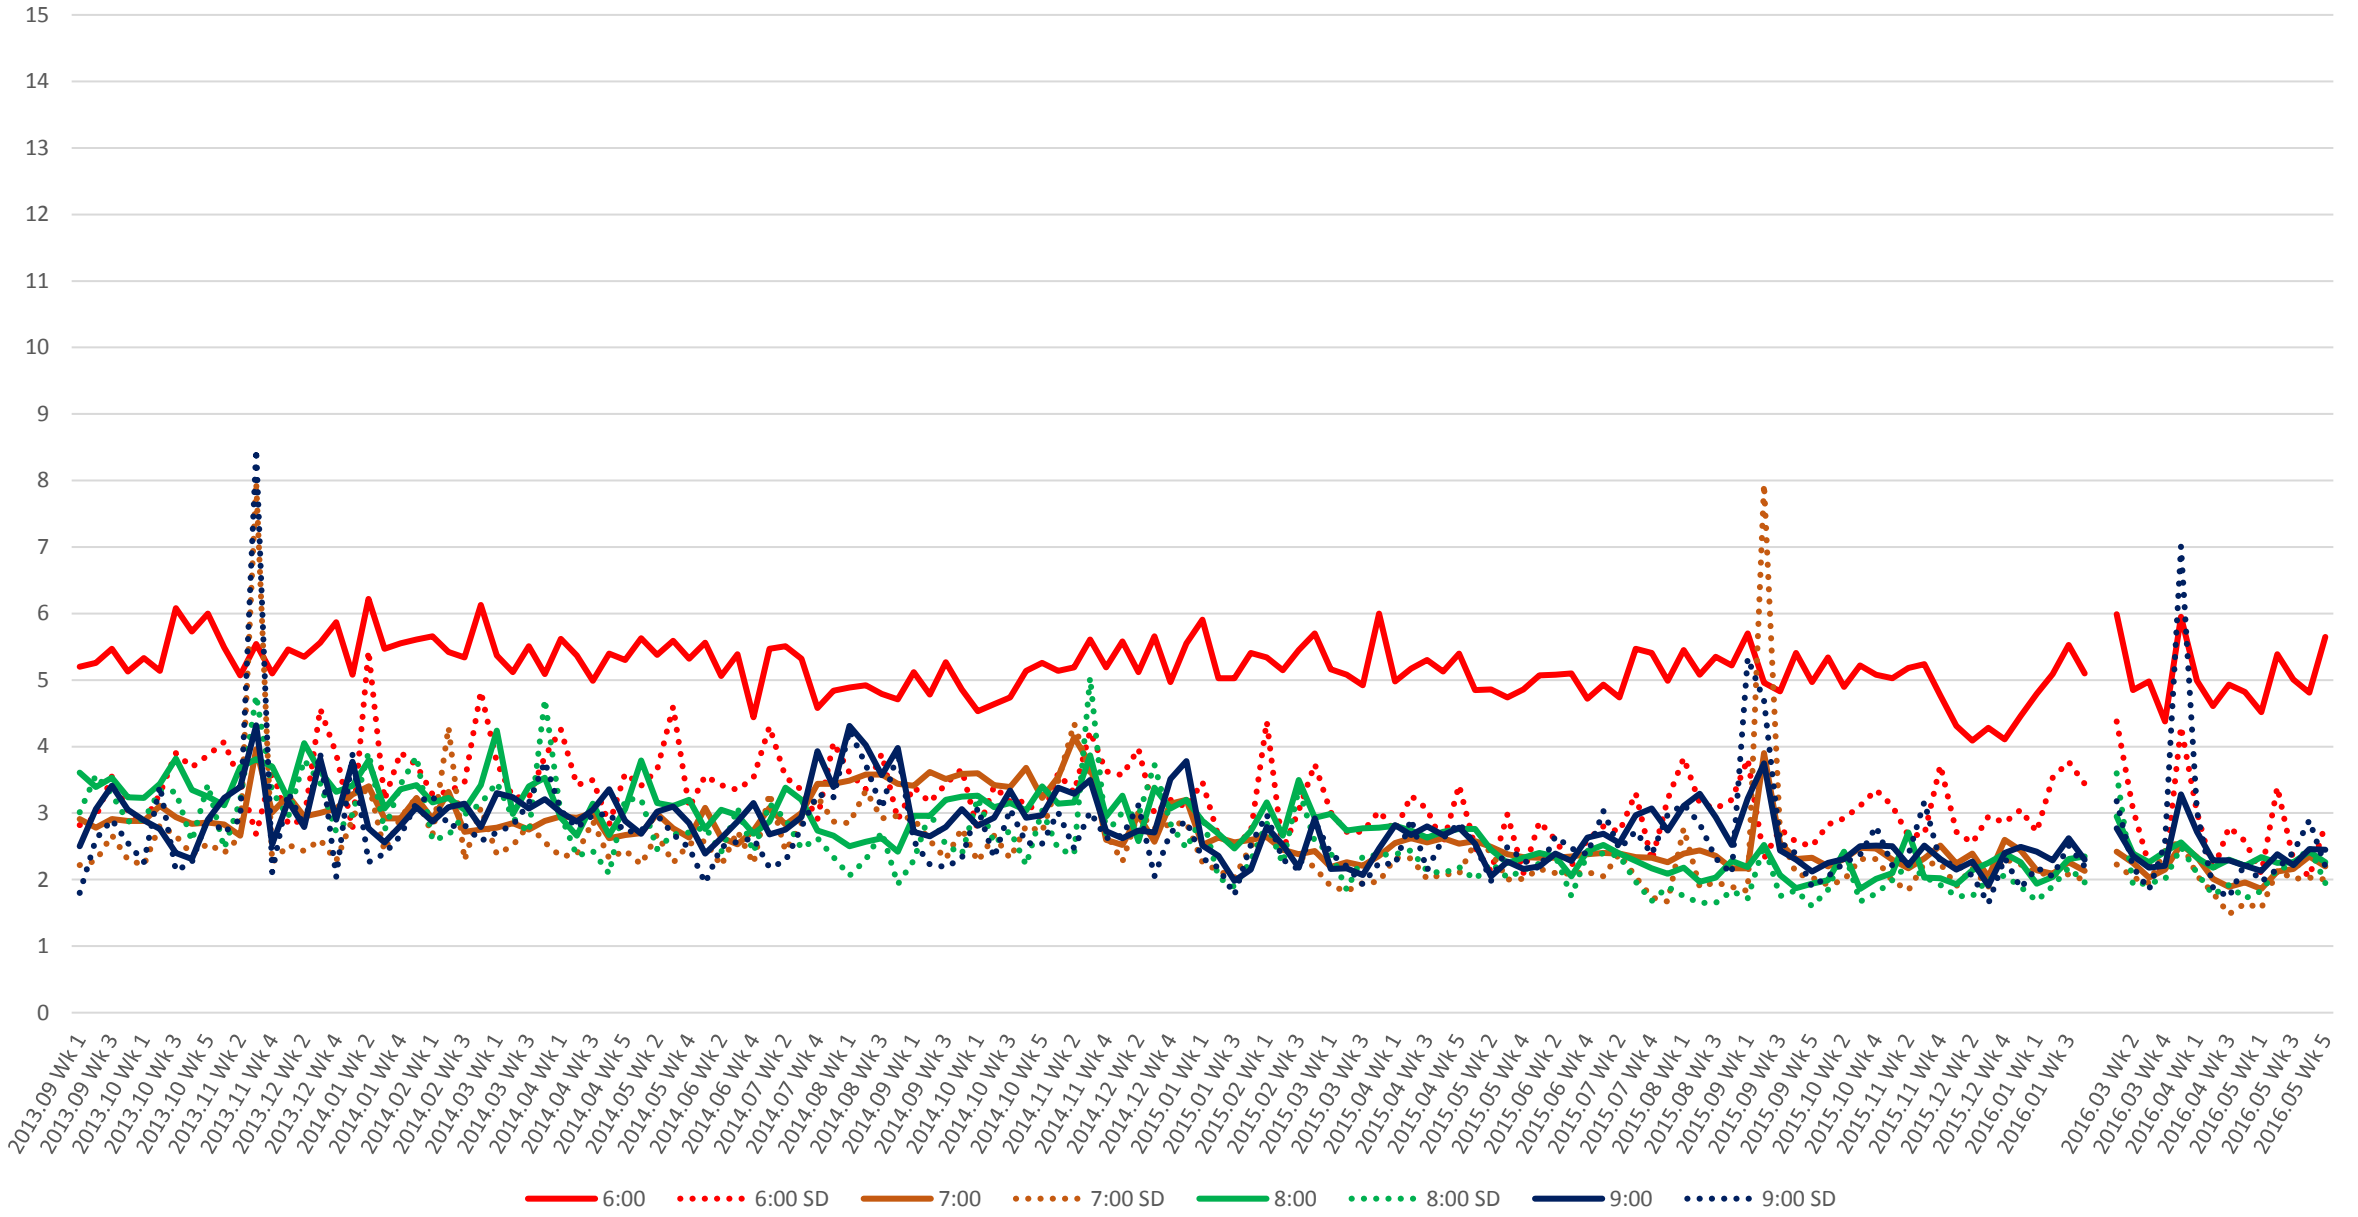

504 King Headways at Yonge Westbound Morning

504 King Headways at Yonge Westbound Middy

— 10:00 ••••• 10:00 SD — 11:00 ••••• 11:00 SD — 12:00 ••••• 12:00 SD — 13:00 ••••• 13:00 SD — 14:00 ••••• 14:00 SD

504 King Headways at Yonge Westbound Afternoon

504 King Headways at Yonge Westbound Evening