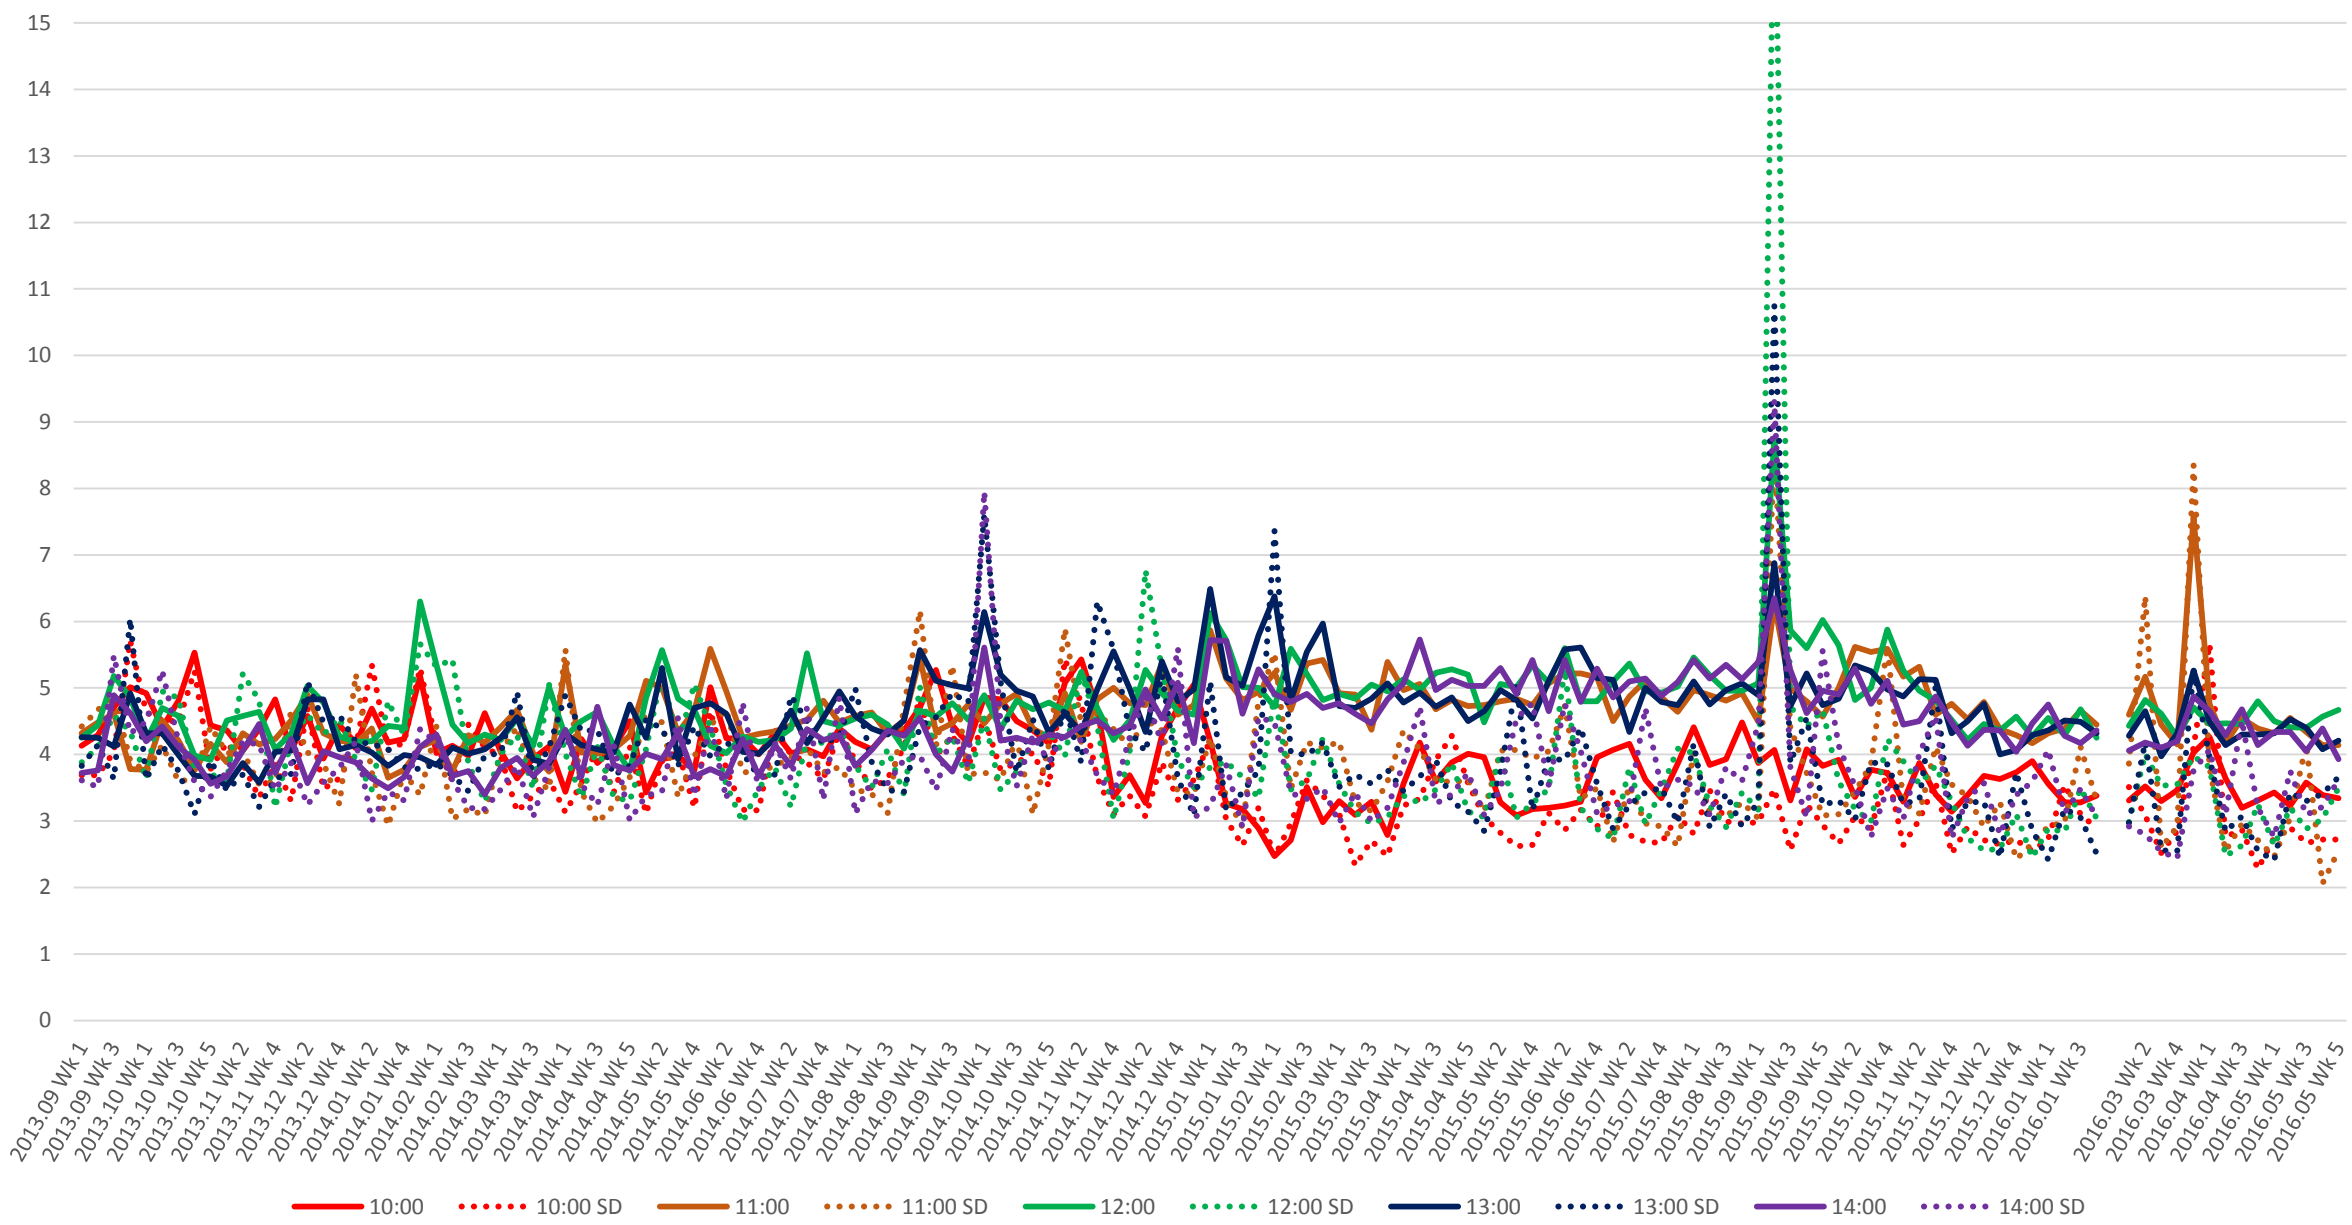

504 King Headways at Yonge Westbound Morning

504 King Headways at Yonge Westbound Middy

— 10:00 ••••• 10:00 SD — 11:00 ••••• 11:00 SD — 12:00 ••••• 12:00 SD — 13:00 ••••• 13:00 SD — 14:00 ••••• 14:00 SD

504 King Headways at Yonge Westbound Afternoon

504 King Headways at Yonge Westbound Evening