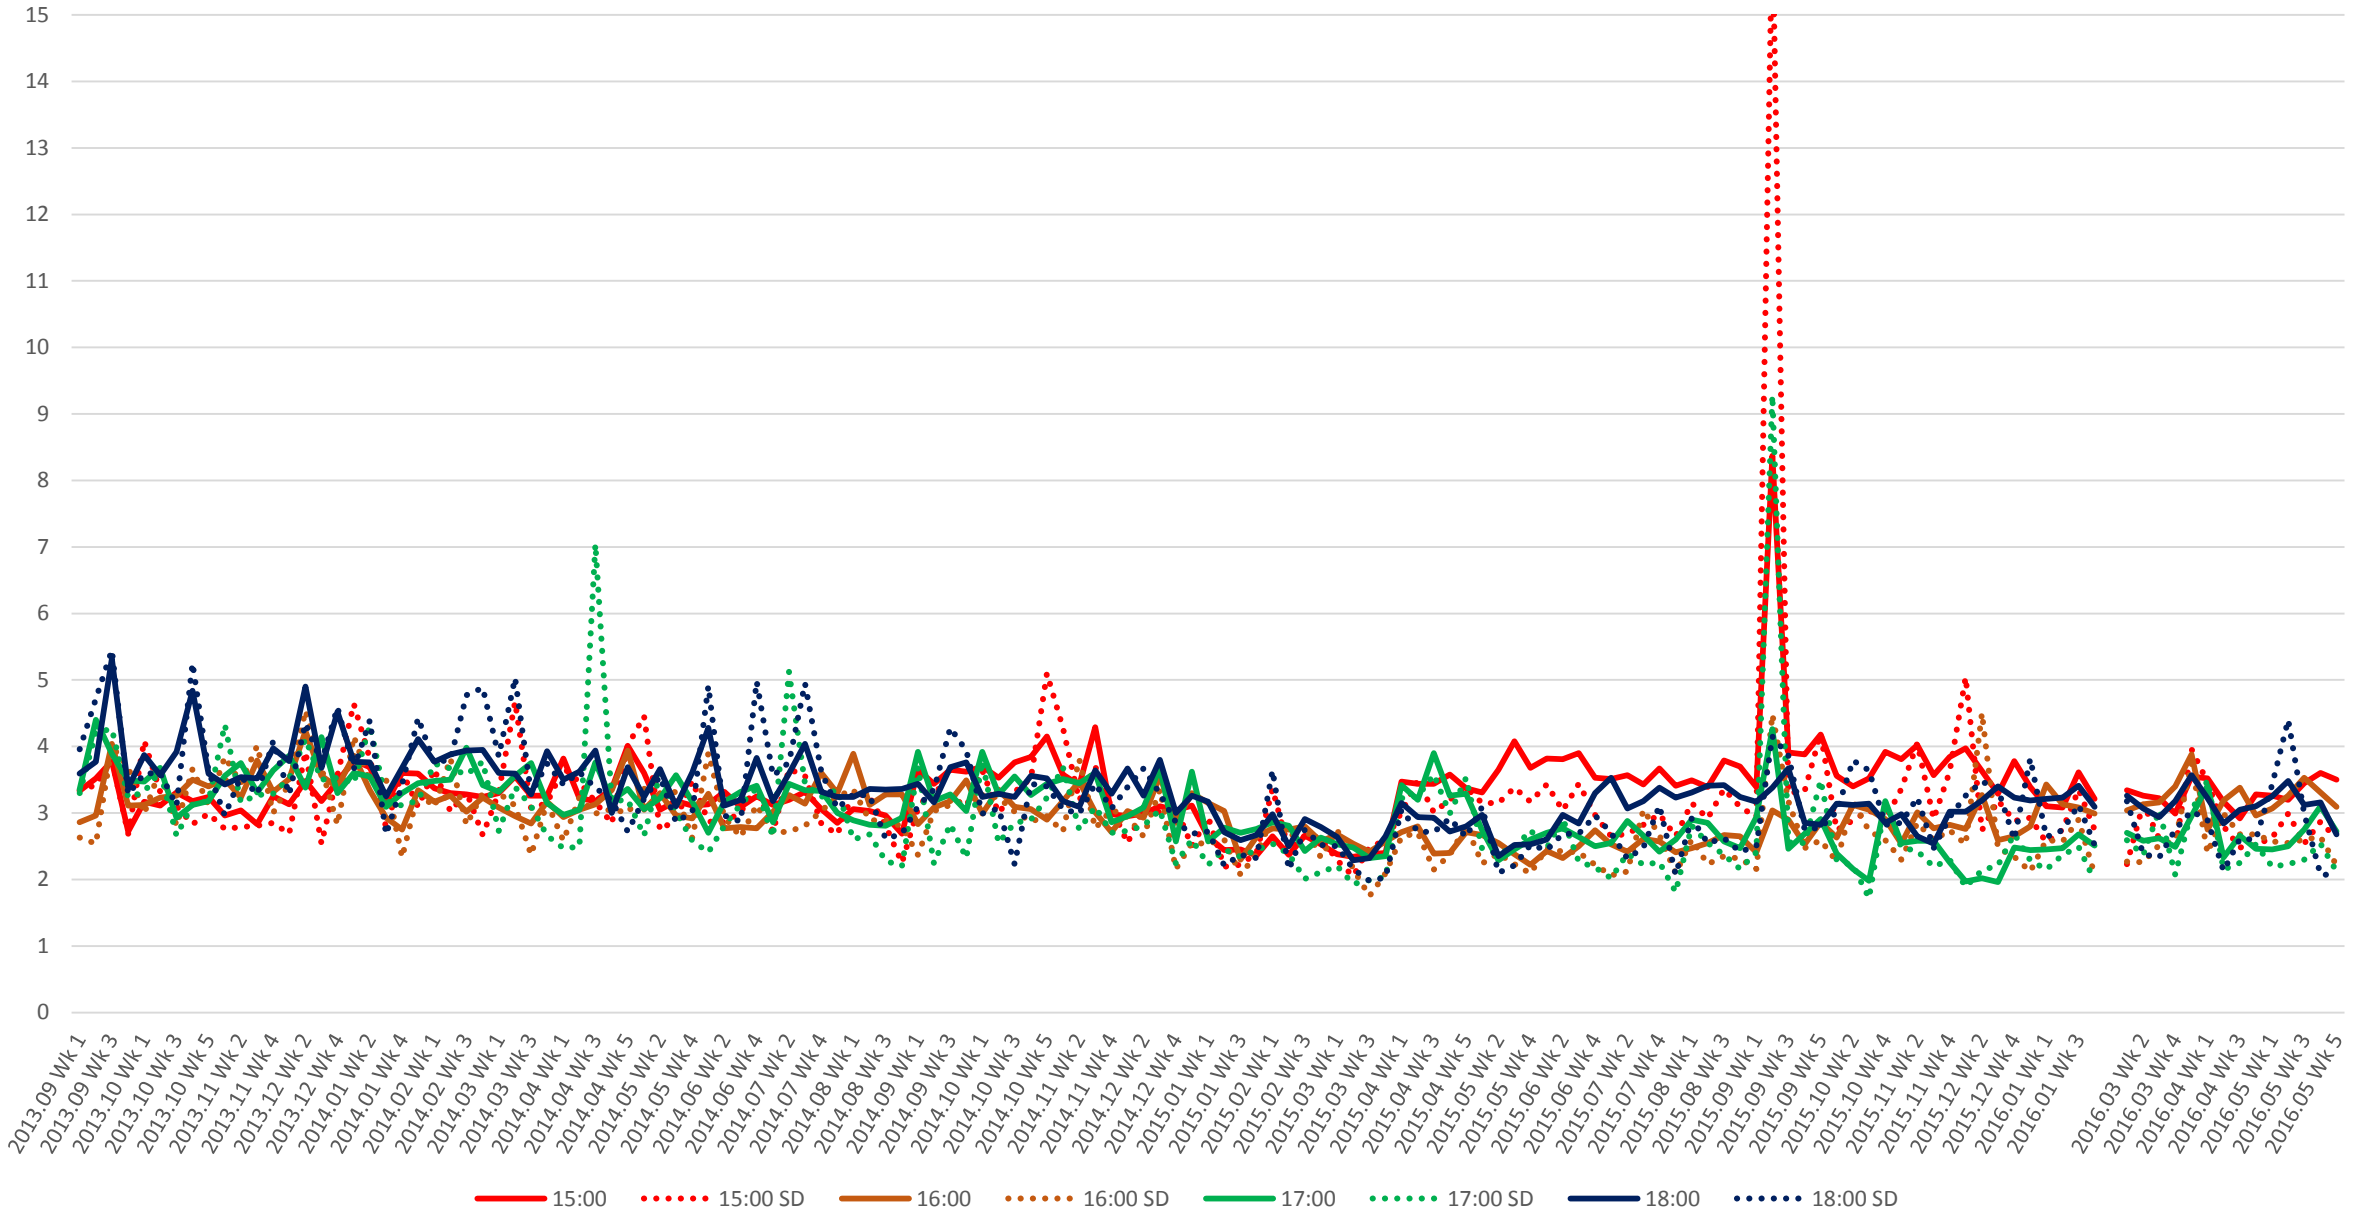

504 King Headways at Yonge Westbound Morning

504 King Headways at Yonge Westbound Middy

— 10:00 ••••• 10:00 SD — 11:00 ••••• 11:00 SD — 12:00 ••••• 12:00 SD — 13:00 ••••• 13:00 SD — 14:00 ••••• 14:00 SD

504 King Headways at Yonge Westbound Afternoon

504 King Headways at Yonge Westbound Evening