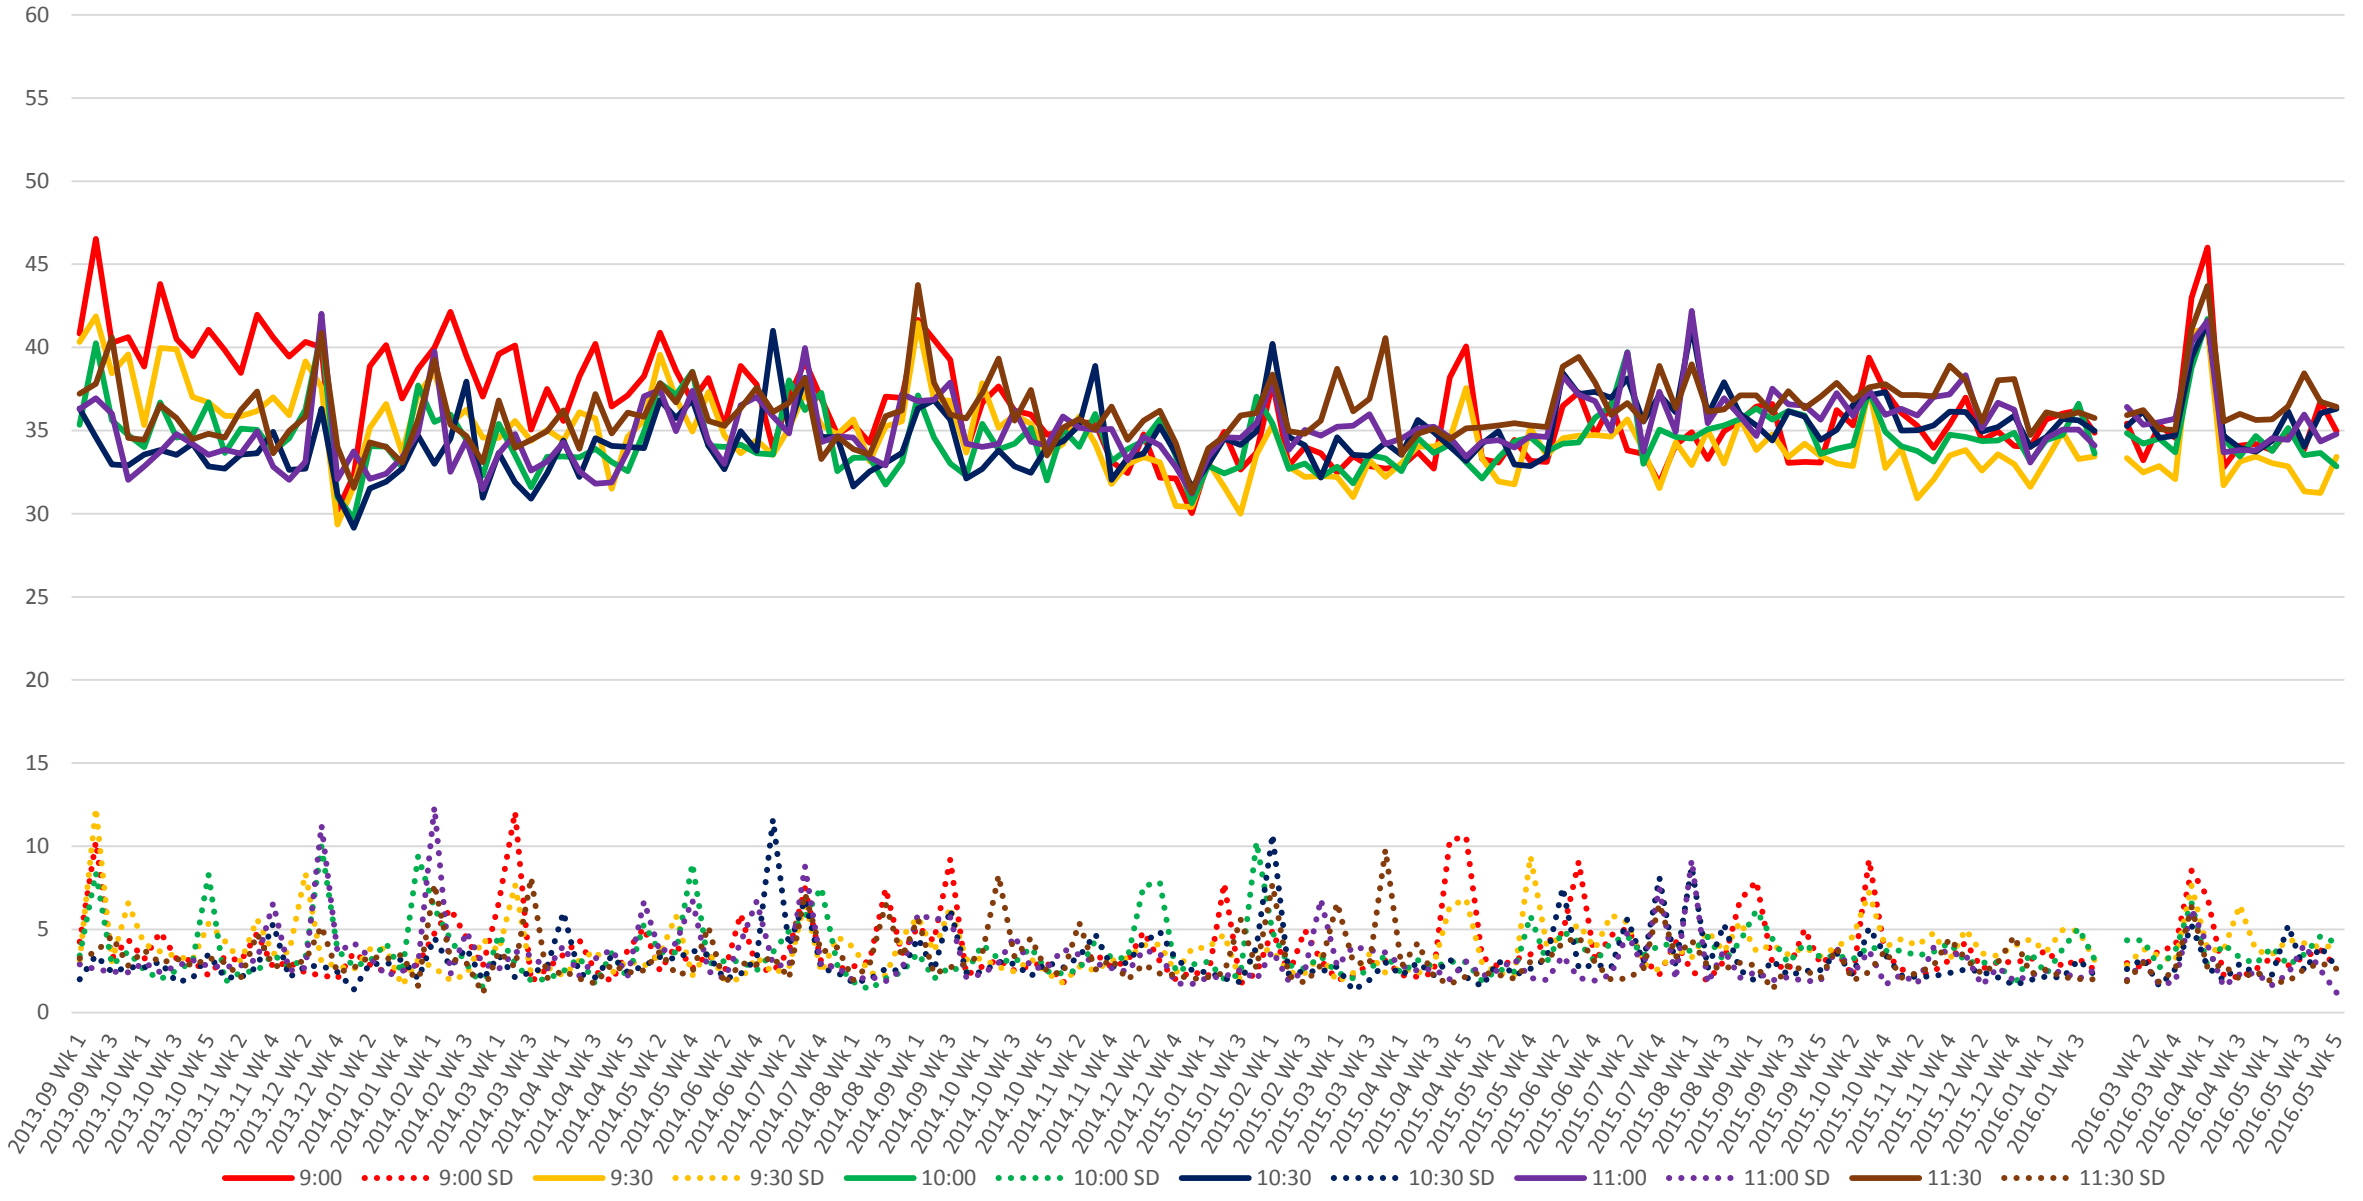

504 King Link Times From Parliament/King To East of Queensway Westbound Early Morning

504 King Link Times From Parliament/King To East of Queensway Westbound Late Morning

504 King Link Times From Parliament/King To East of Queensway Westbound Early Afternoon

504 King Link Times From Parliament/King To East of Queensway Westbound Late Afternoon

504 King Link Times From Parliament/King To East of Queensway Westbound Early Evening

504 King Link Times From Parliament/King To East of Queensway Westbound Late Evening