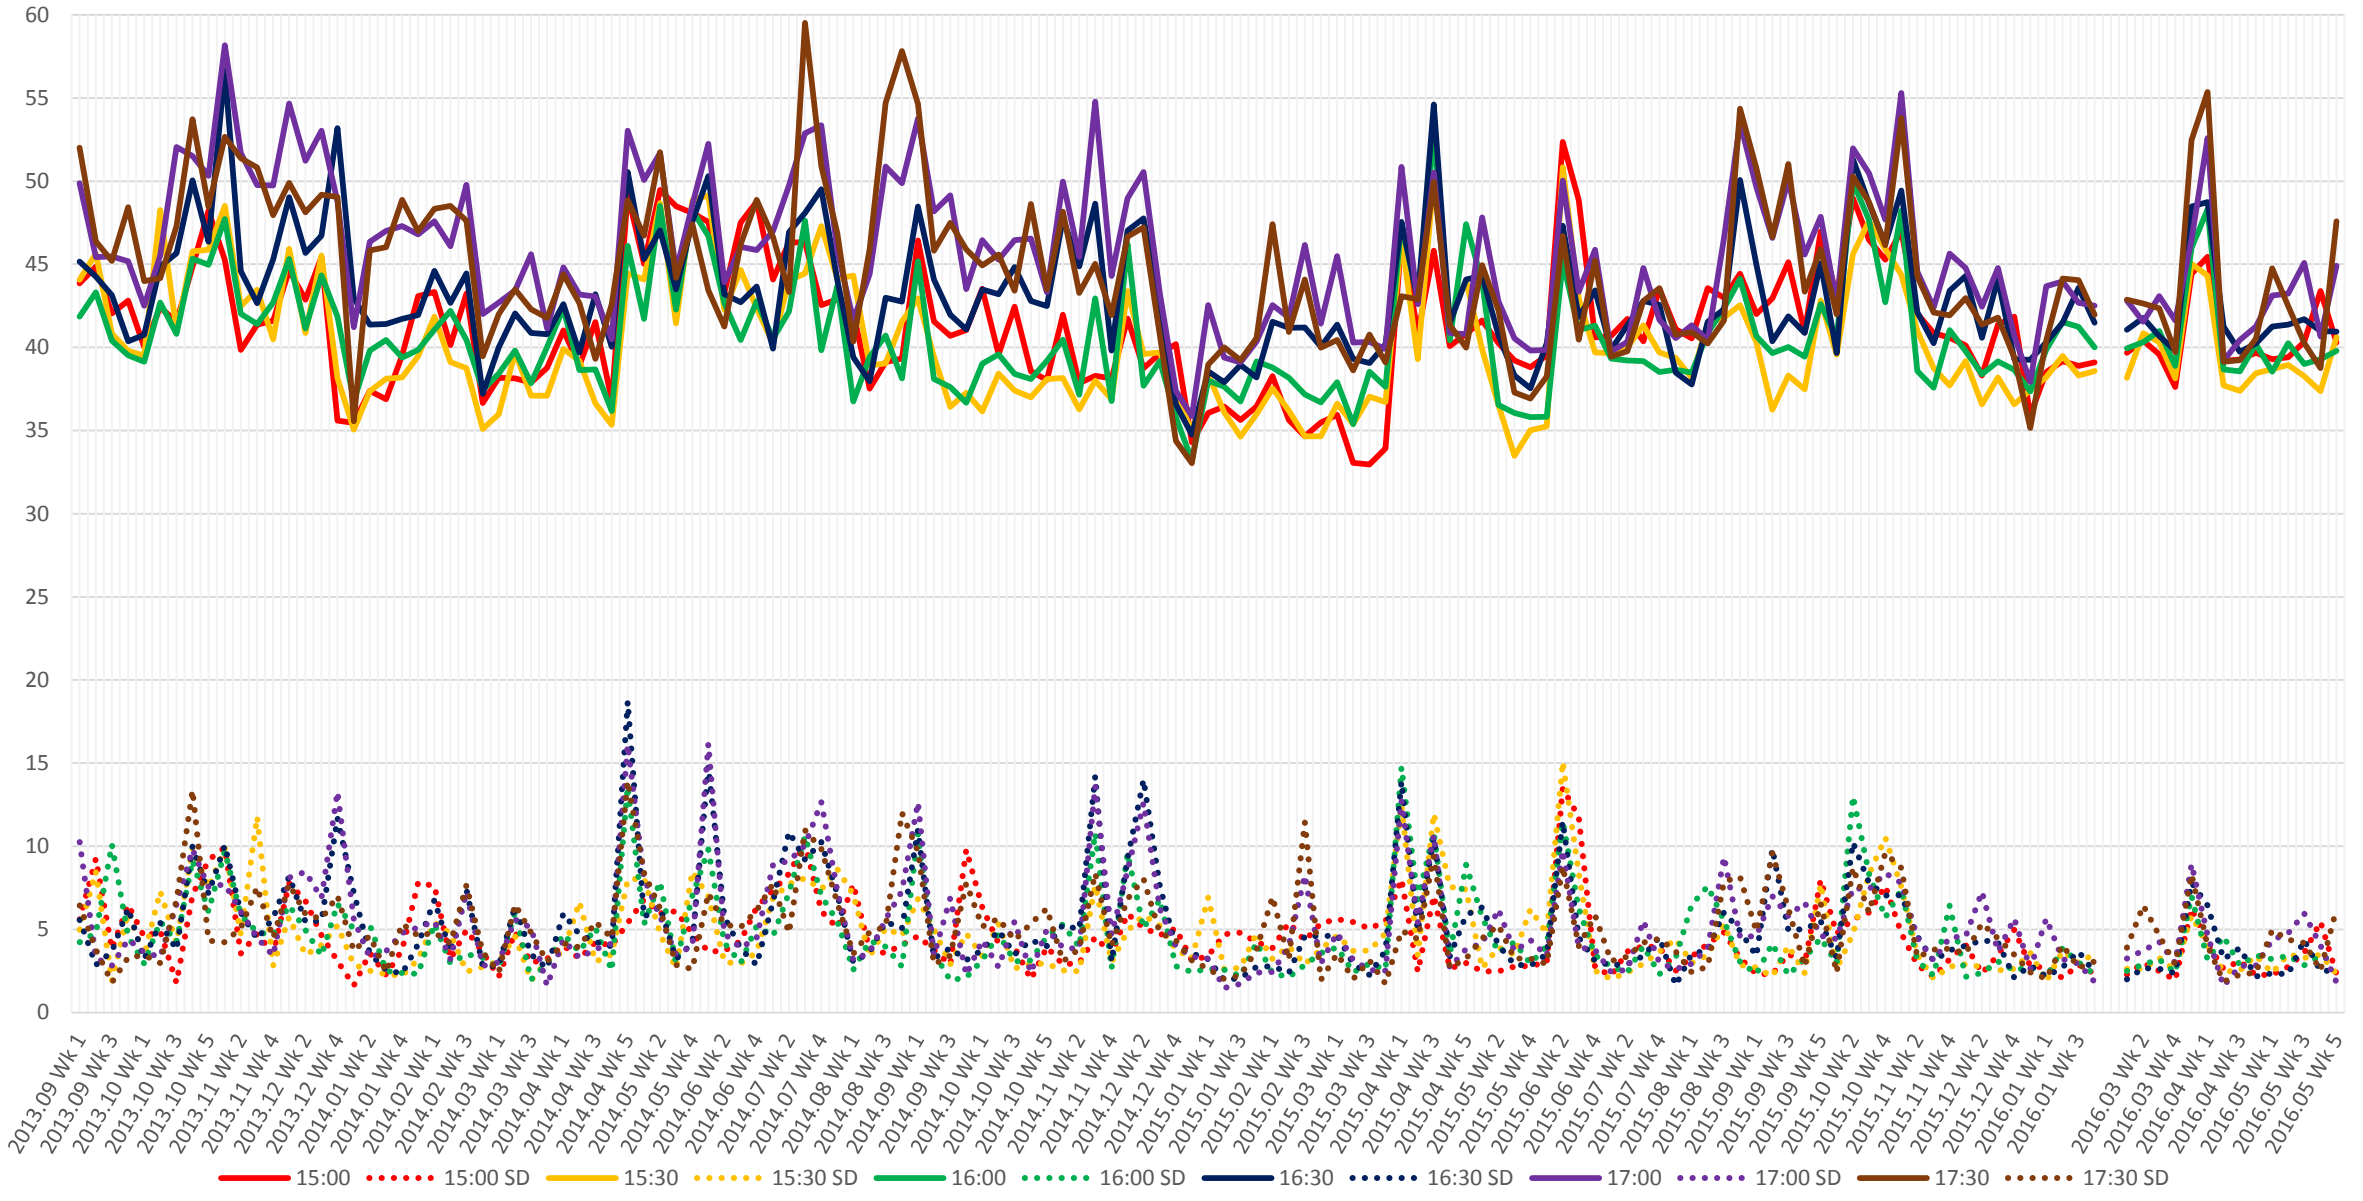

504 King Link Times From Parliament/King To East of Queensway Westbound Early Morning

504 King Link Times From Parliament/King To East of Queensway Westbound Late Morning

504 King Link Times From Parliament/King To East of Queensway Westbound Early Afternoon

504 King Link Times From Parliament/King To East of Queensway Westbound Late Afternoon

504 King Link Times From Parliament/King To East of Queensway Westbound Early Evening

504 King Link Times From Parliament/King To East of Queensway Westbound Late Evening