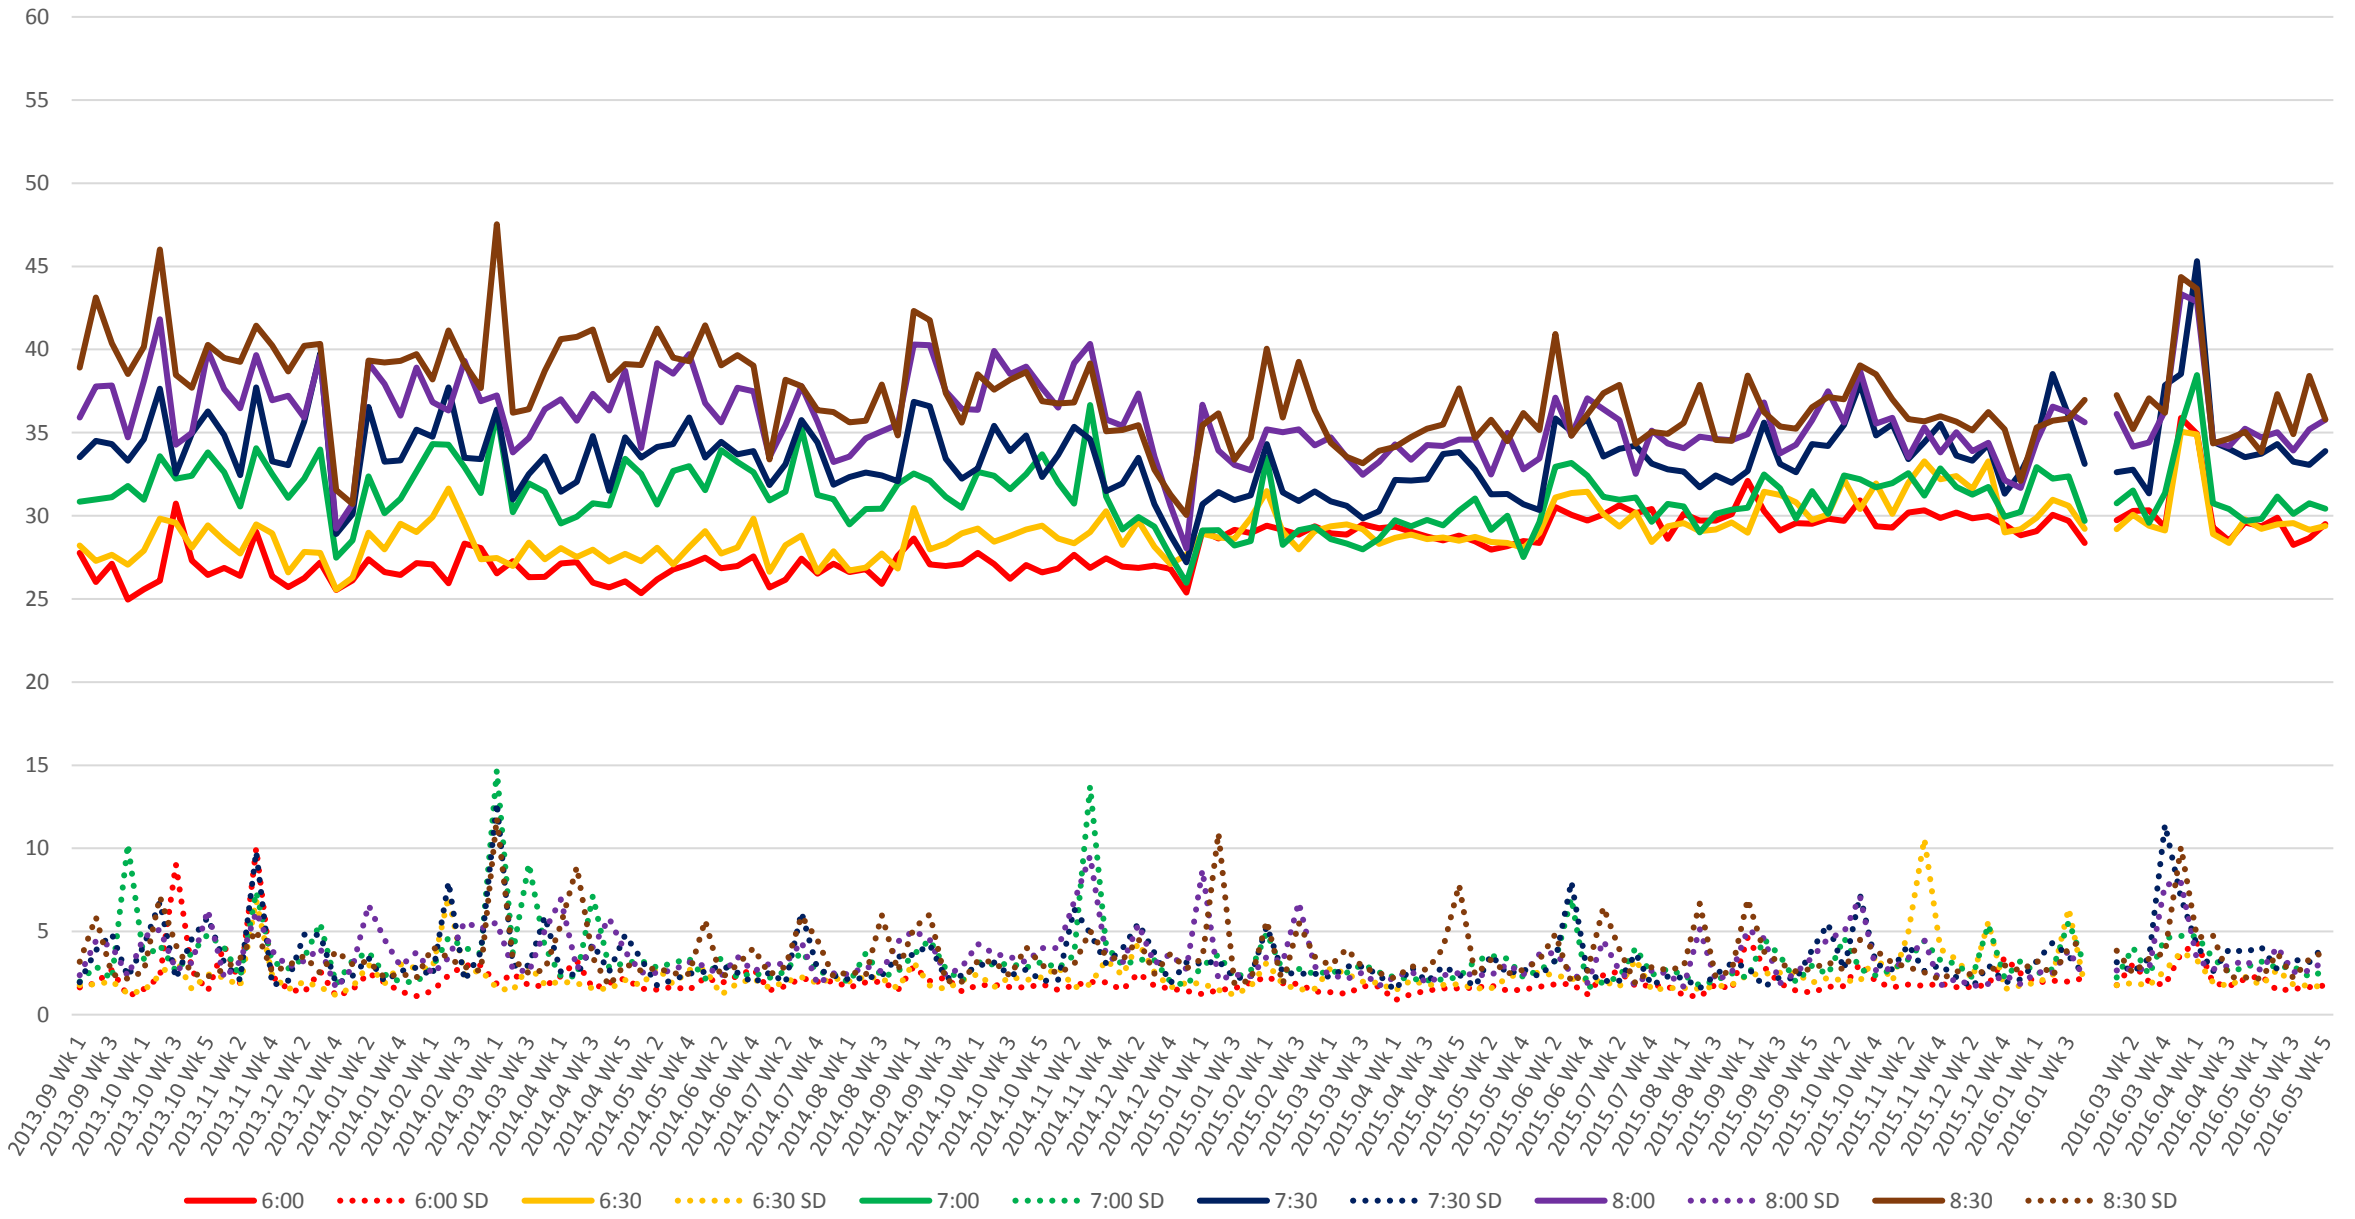

504 King Link Times From Parliament/King To East of Queensway Westbound Early Morning

504 King Link Times From Parliament/King To East of Queensway Westbound Late Morning

504 King Link Times From Parliament/King To East of Queensway Westbound Early Afternoon

504 King Link Times From Parliament/King To East of Queensway Westbound Late Afternoon

504 King Link Times From Parliament/King To East of Queensway Westbound Early Evening

504 King Link Times From Parliament/King To East of Queensway Westbound Late Evening