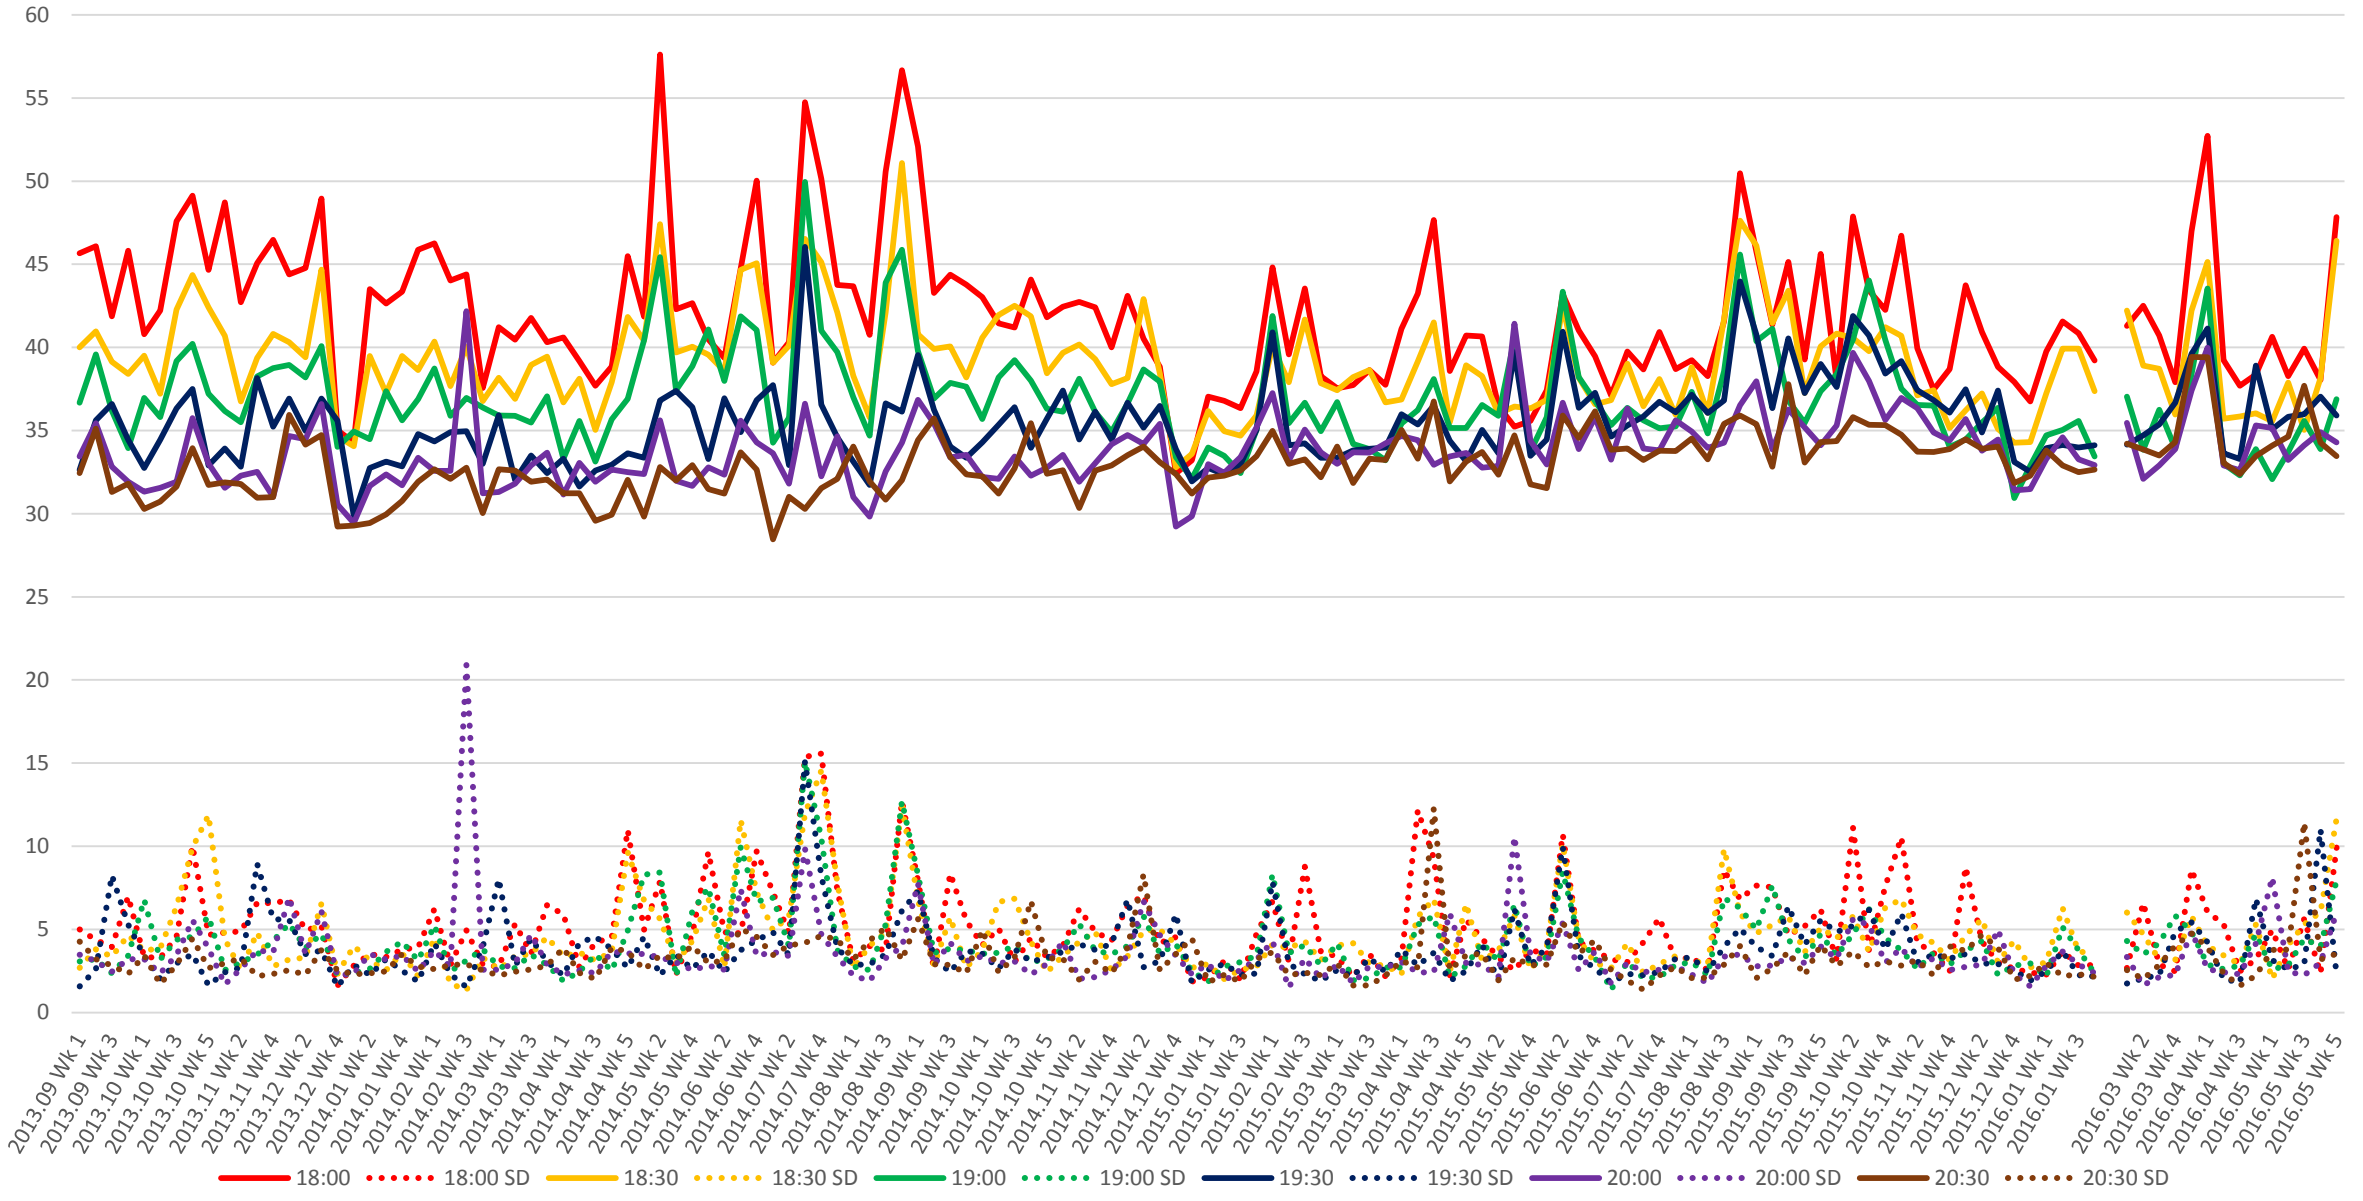

504 King Link Times From Parliament/King To East of Queensway Westbound Early Morning

504 King Link Times From Parliament/King To East of Queensway Westbound Late Morning

504 King Link Times From Parliament/King To East of Queensway Westbound Early Afternoon

504 King Link Times From Parliament/King To East of Queensway Westbound Late Afternoon

504 King Link Times From Parliament/King To East of Queensway Westbound Early Evening

504 King Link Times From Parliament/King To East of Queensway Westbound Late Evening