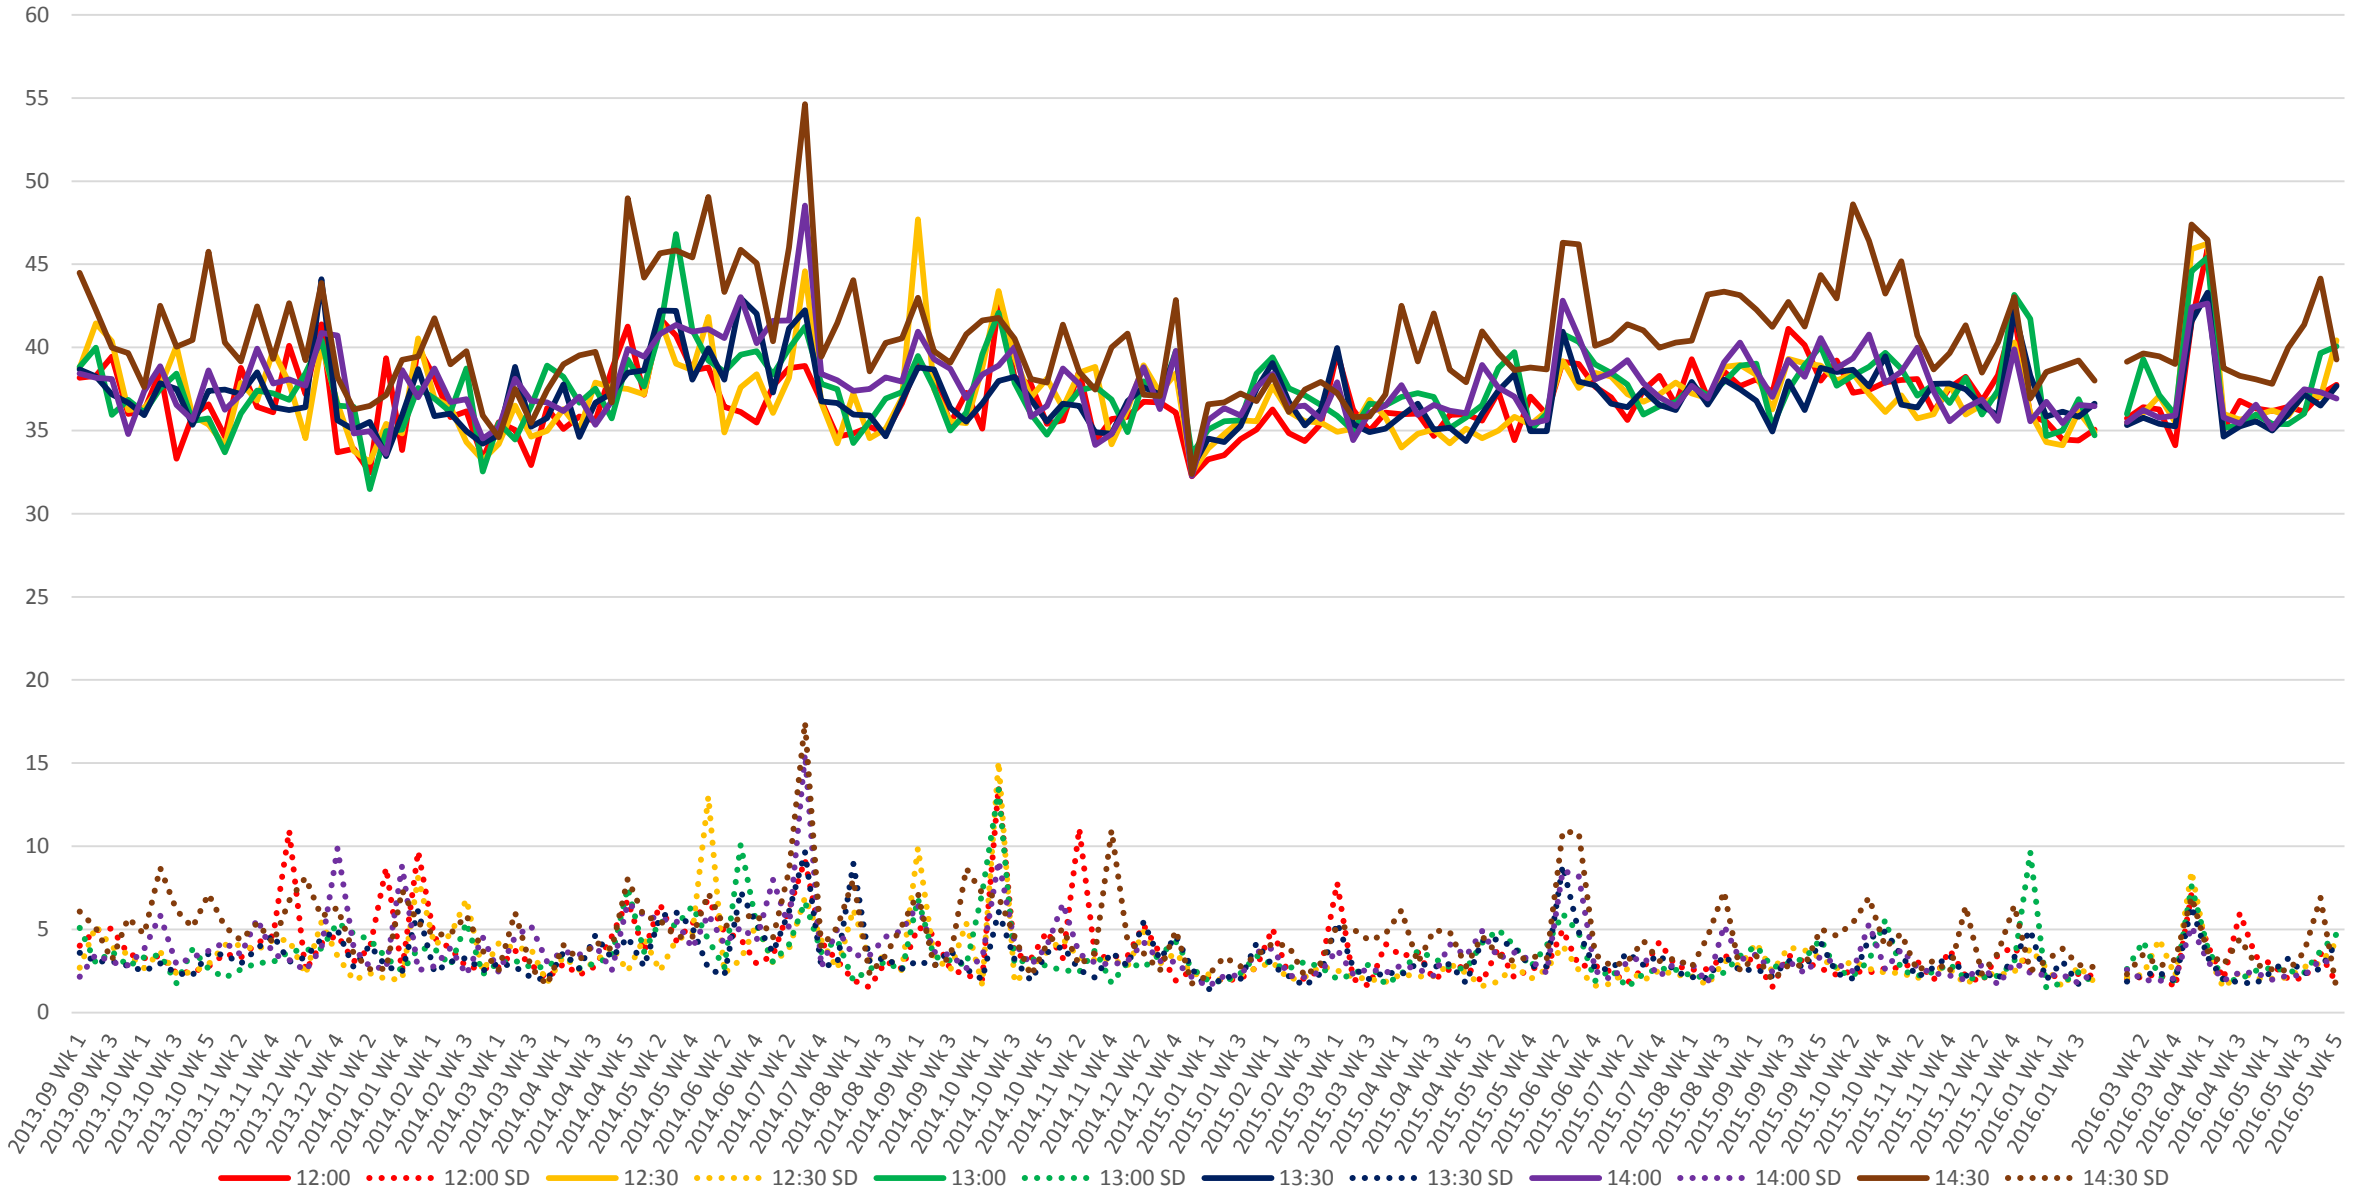

504 King Link Times From Parliament/King To East of Queensway Westbound Early Morning

504 King Link Times From Parliament/King To East of Queensway Westbound Late Morning

504 King Link Times From Parliament/King To East of Queensway Westbound Early Afternoon

504 King Link Times From Parliament/King To East of Queensway Westbound Late Afternoon

504 King Link Times From Parliament/King To East of Queensway Westbound Early Evening

504 King Link Times From Parliament/King To East of Queensway Westbound Late Evening