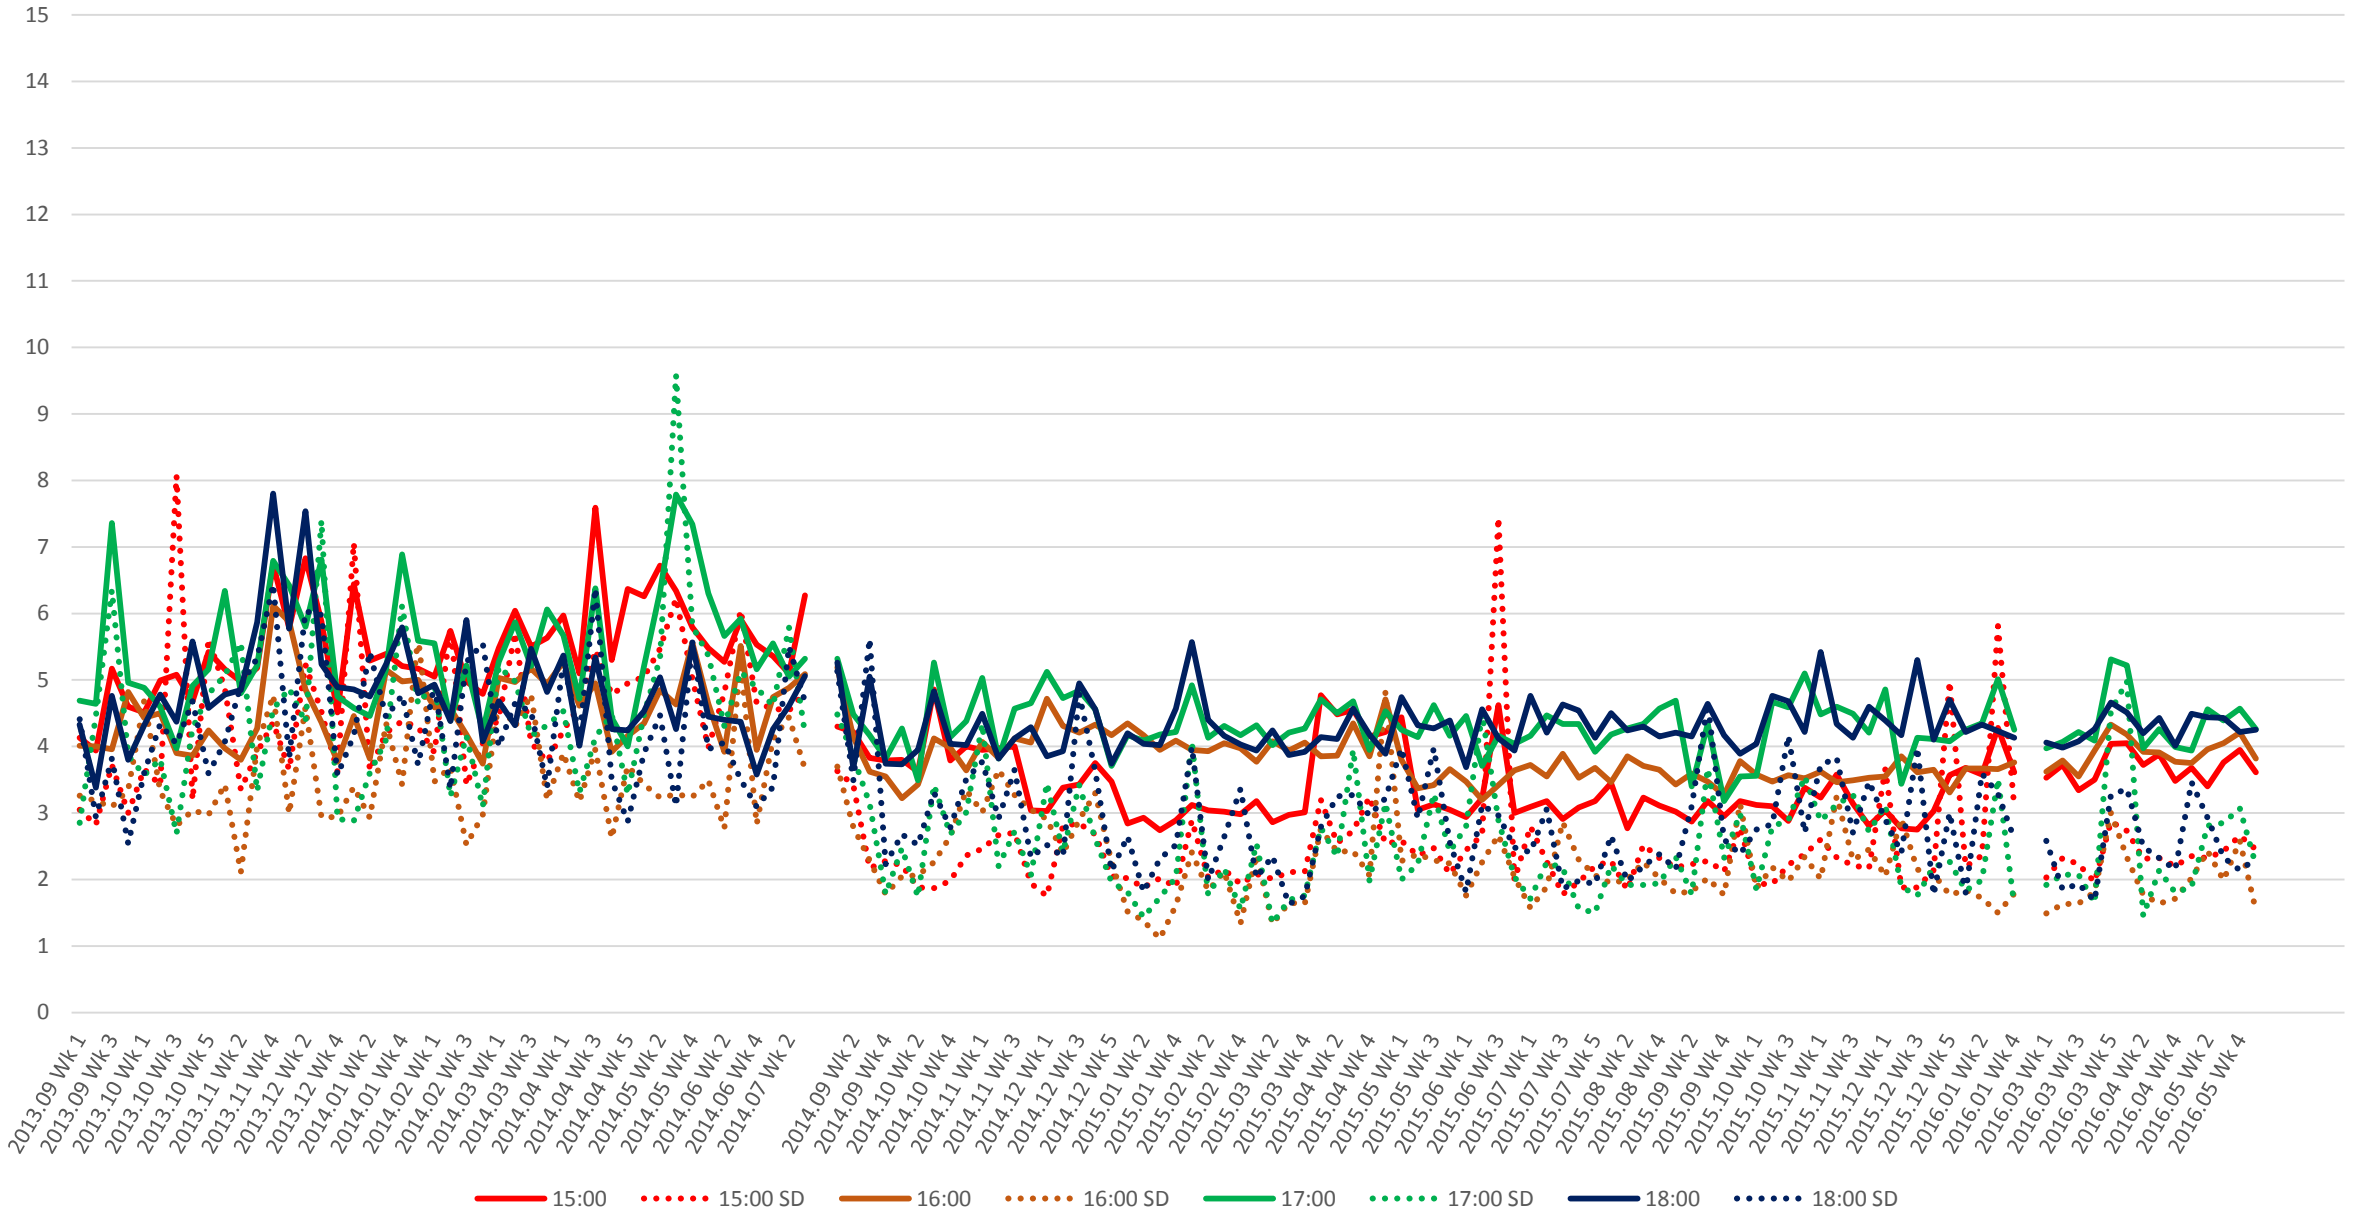

# 504 King Headways at Danforth Southbound Morning

504 King Headways at Danforth Southbound Midday

# 504 King Headways at Danforth Southbound Afternoon

504 King Headways at Danforth Southbound Evening