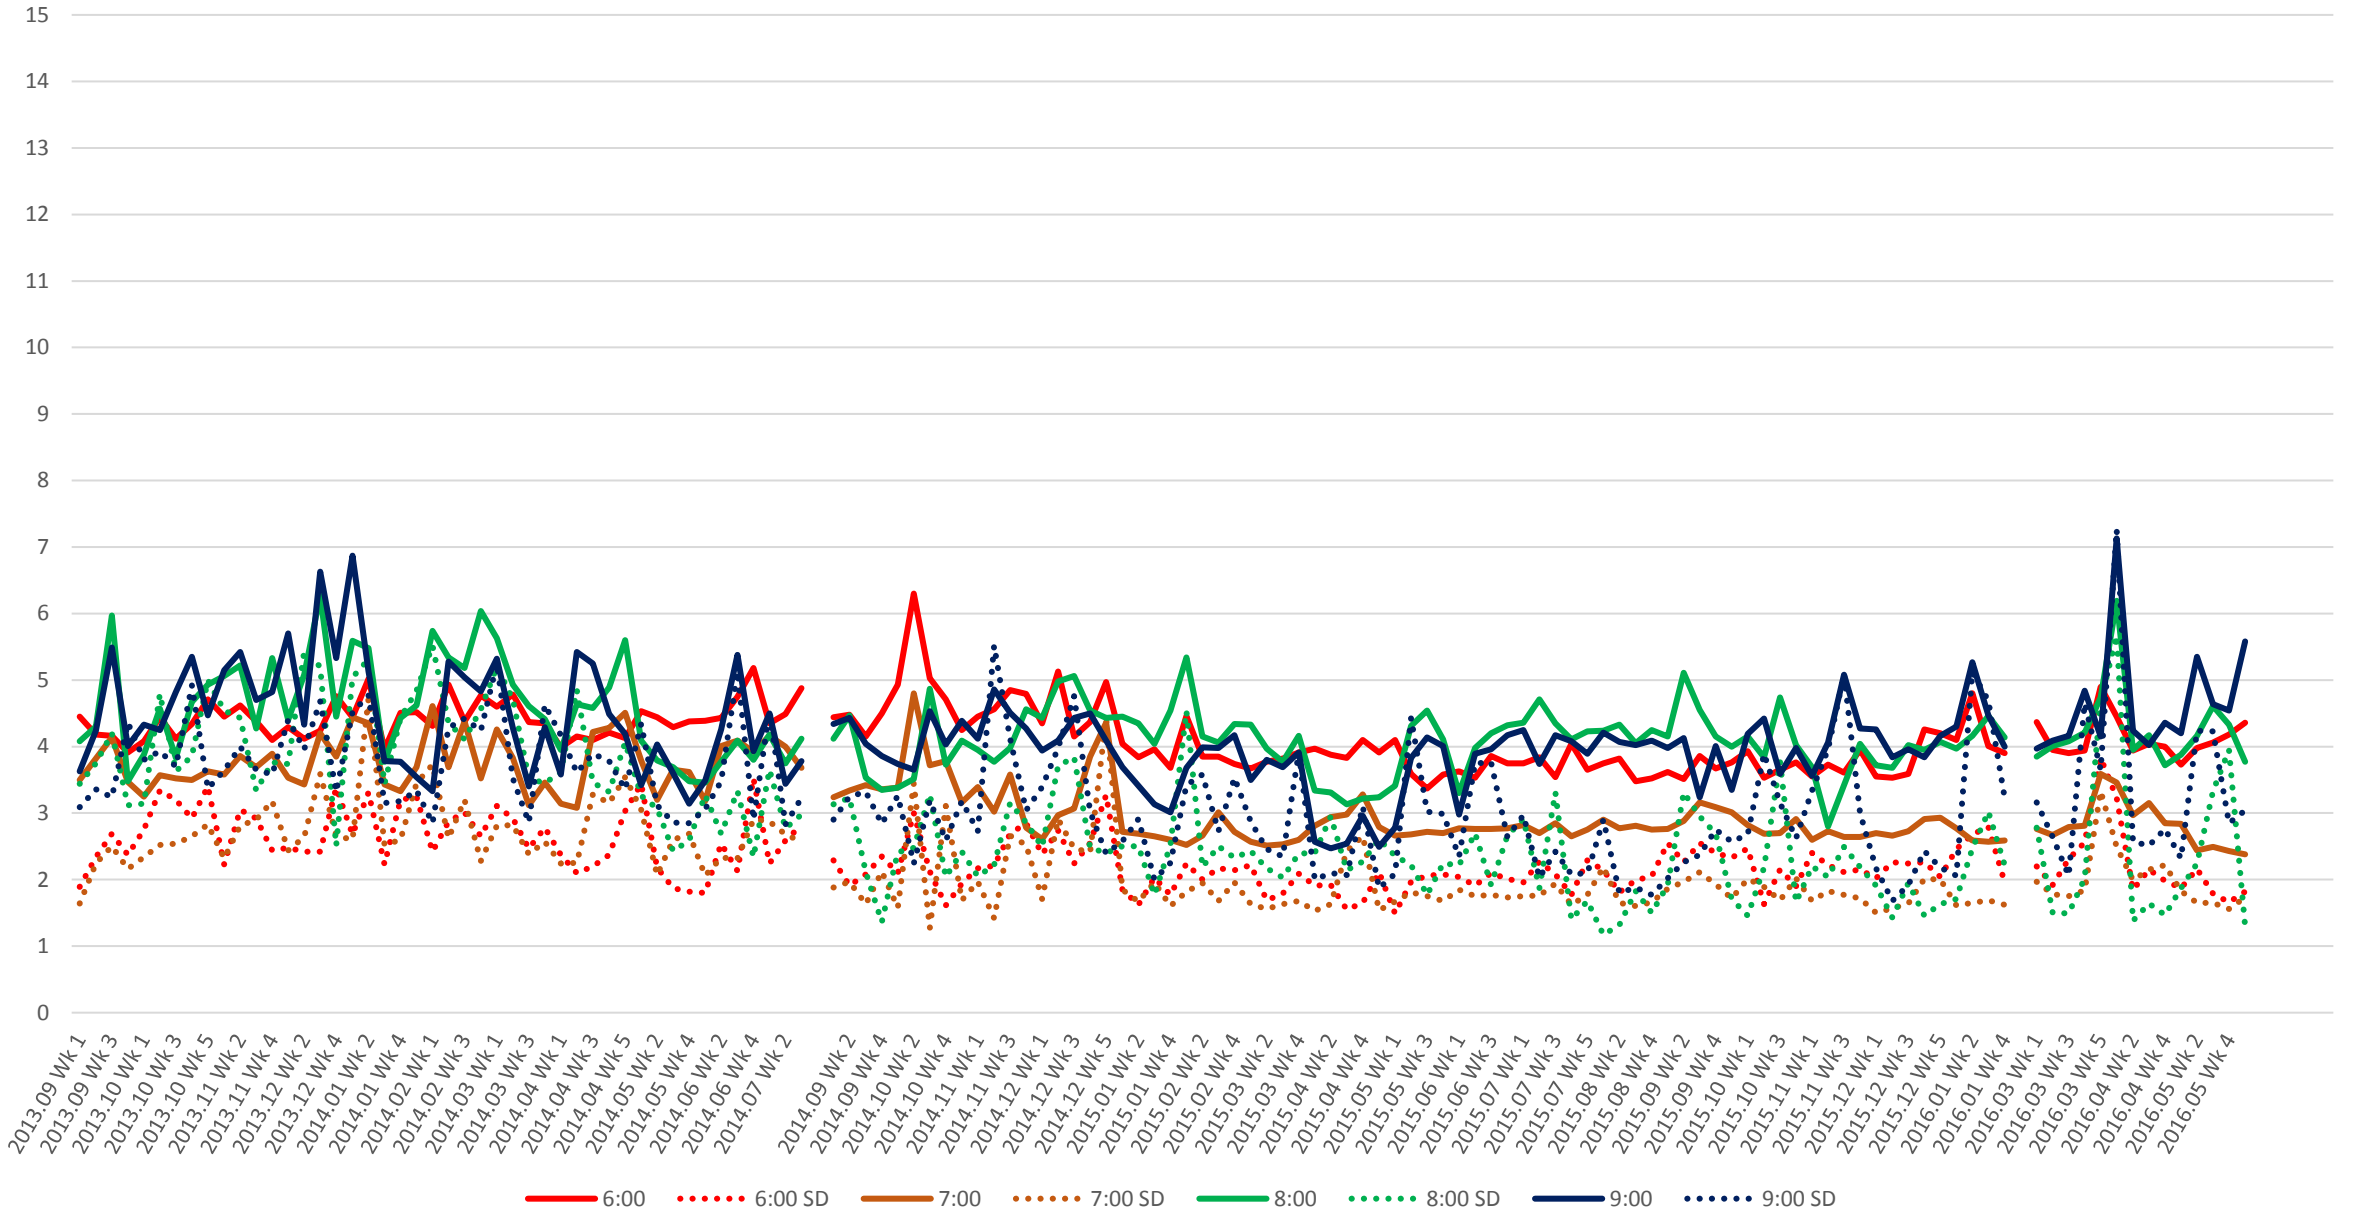

# 504 King Headways at Danforth Southbound Morning

504 King Headways at Danforth Southbound Midday

# 504 King Headways at Danforth Southbound Afternoon

504 King Headways at Danforth Southbound Evening