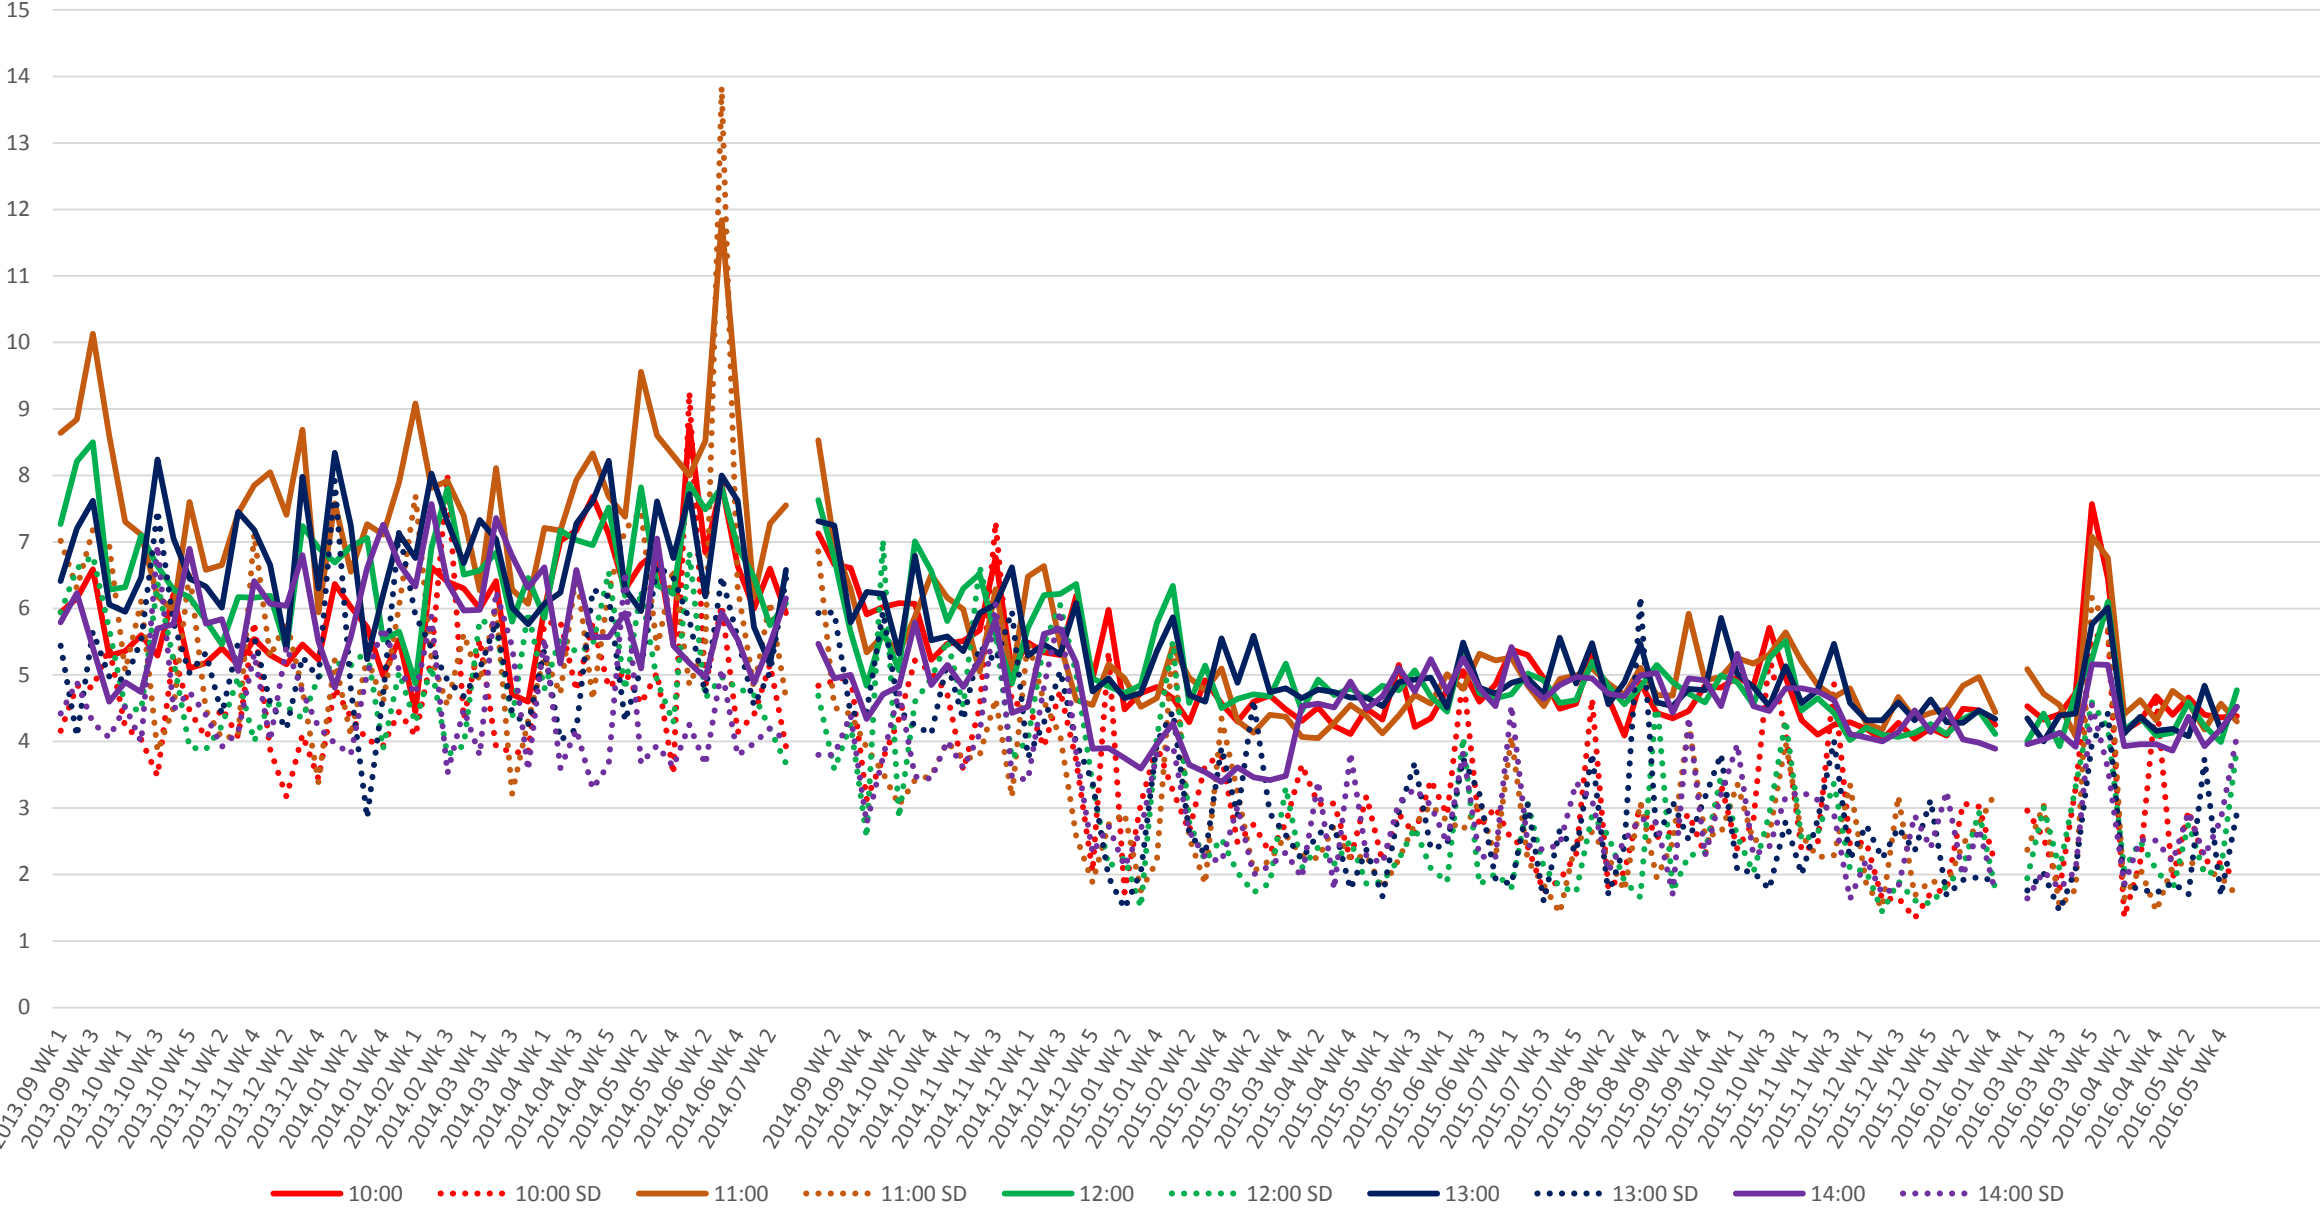

# 504 King Headways at Danforth Southbound Morning

504 King Headways at Danforth Southbound Midday

# 504 King Headways at Danforth Southbound Afternoon

504 King Headways at Danforth Southbound Evening