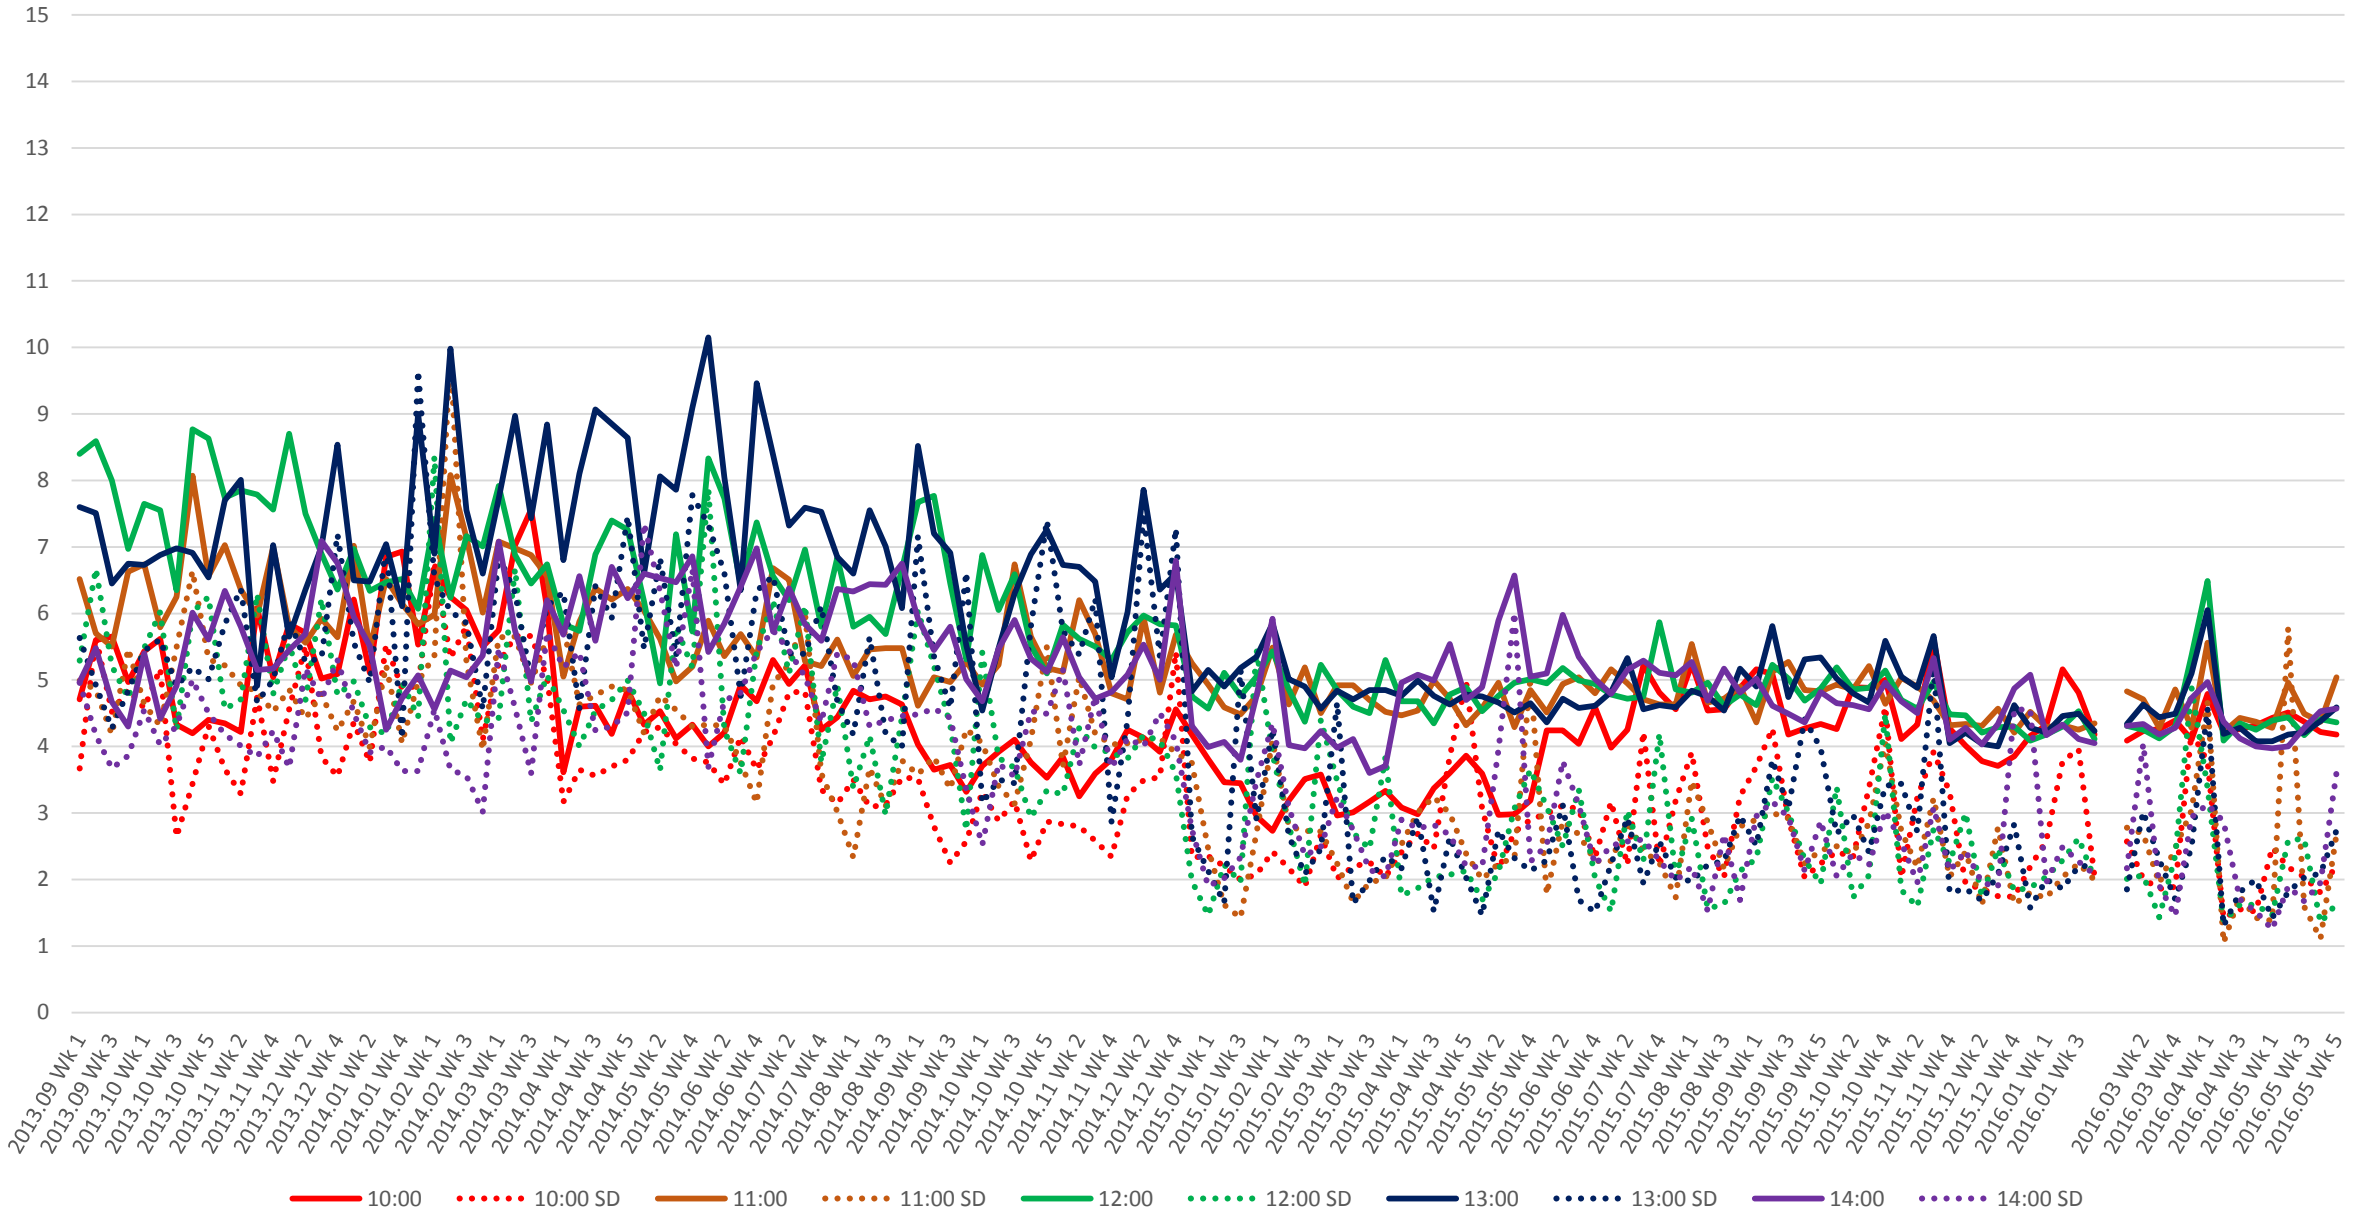

504 King Headways at Bloor West Southbound Morning

504 King Headways at Bloor West Southbound Middy

504 King Headways at Bloor West Southbound Afternoon

504 King Headways at Bloor West Southbound Evening