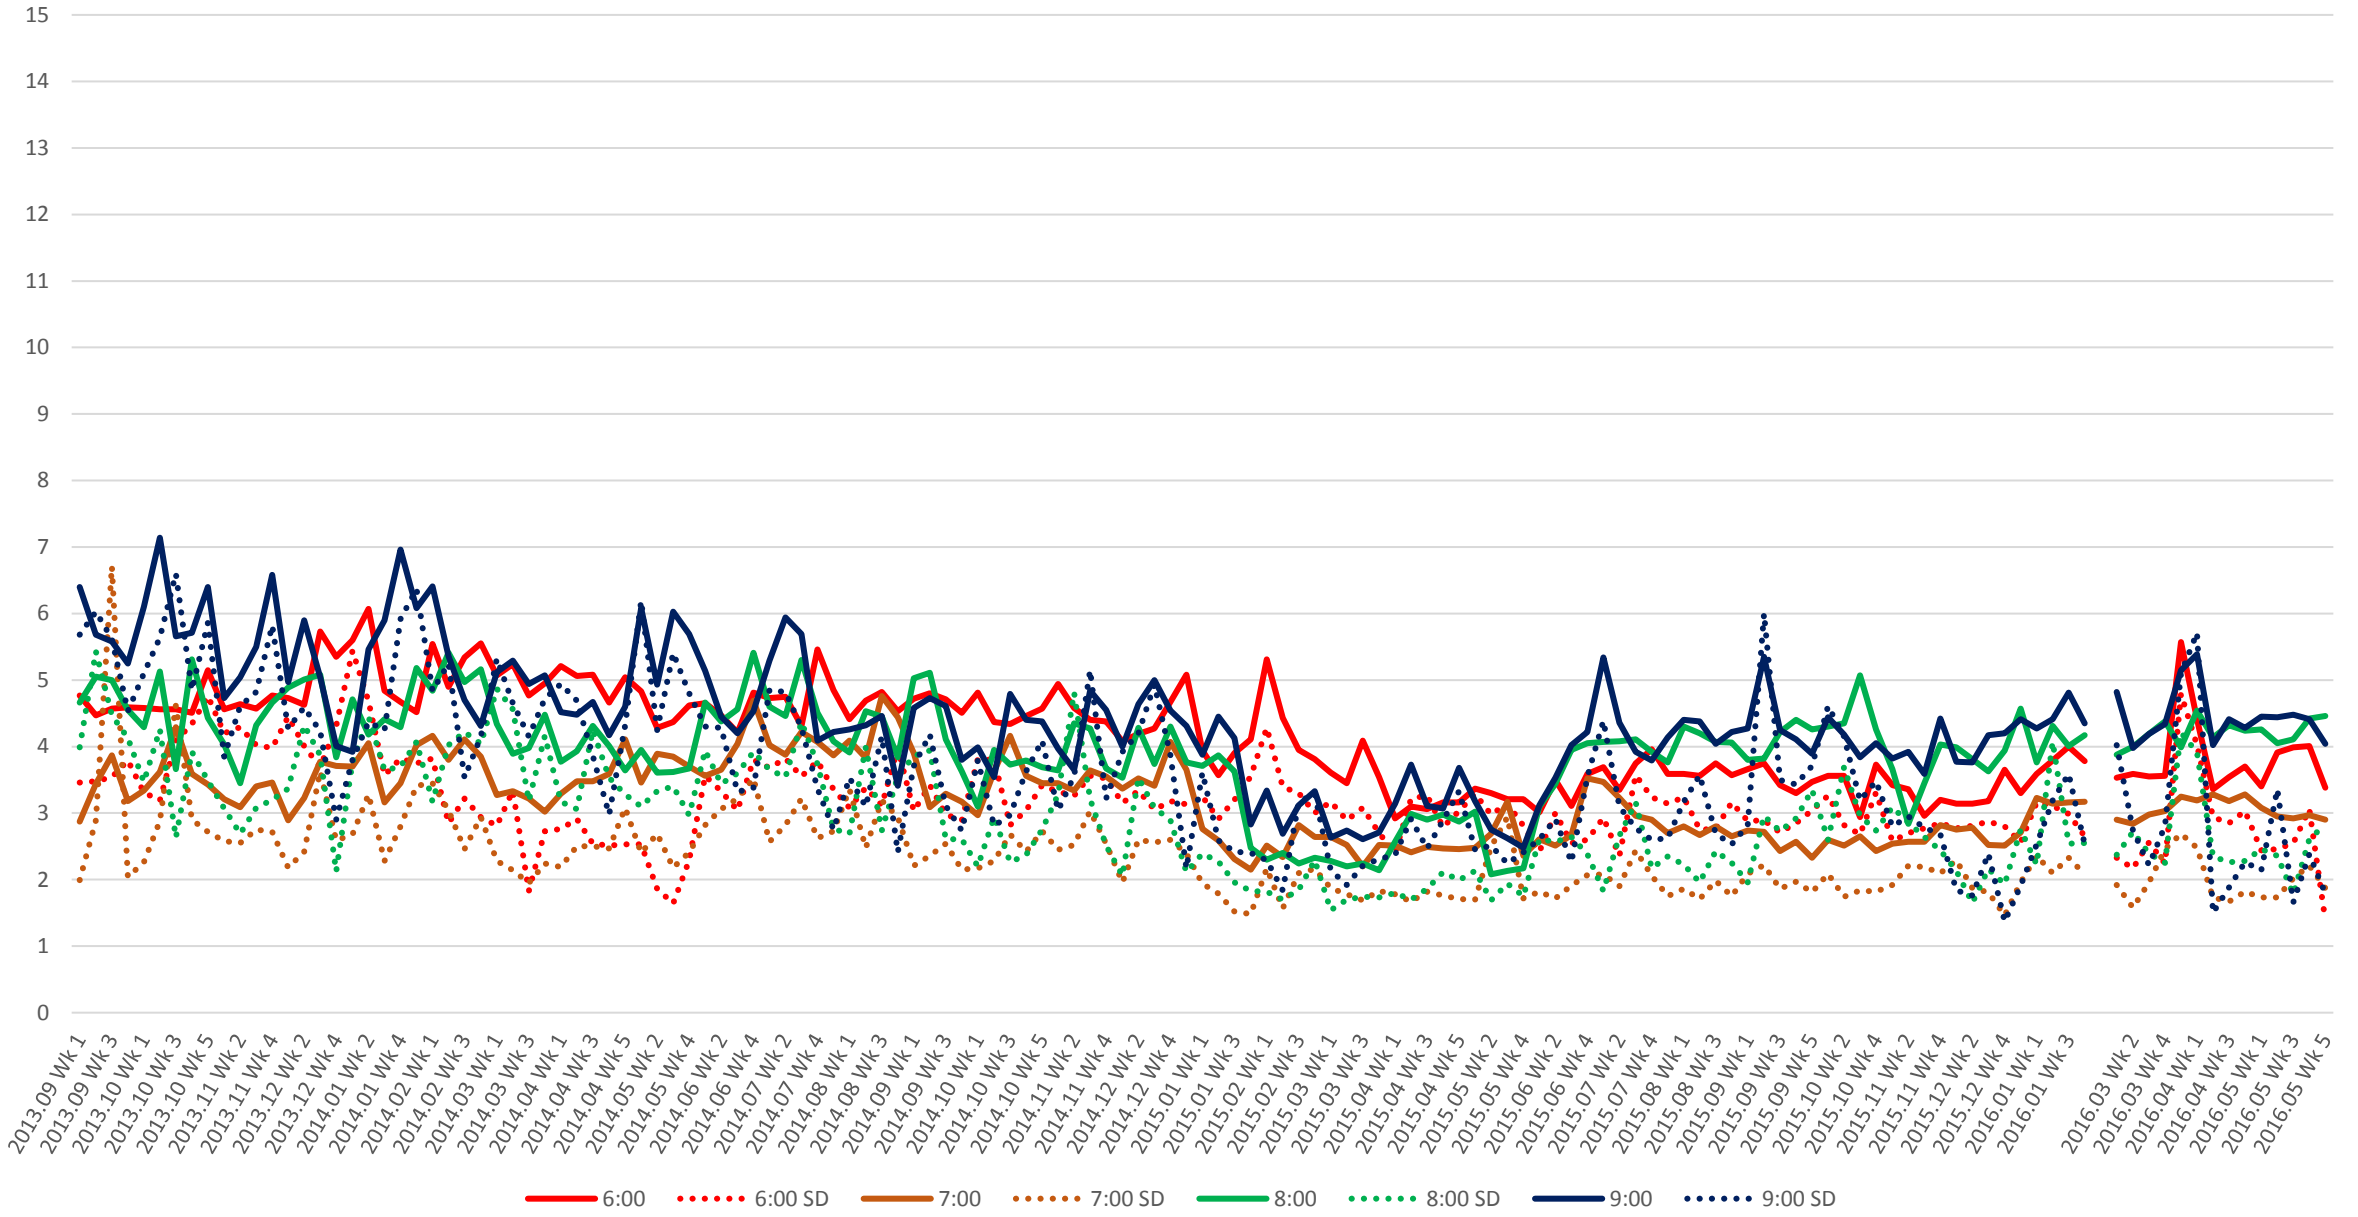

504 King Headways at Bloor West Southbound Morning

504 King Headways at Bloor West Southbound Middy

504 King Headways at Bloor West Southbound Afternoon

504 King Headways at Bloor West Southbound Evening