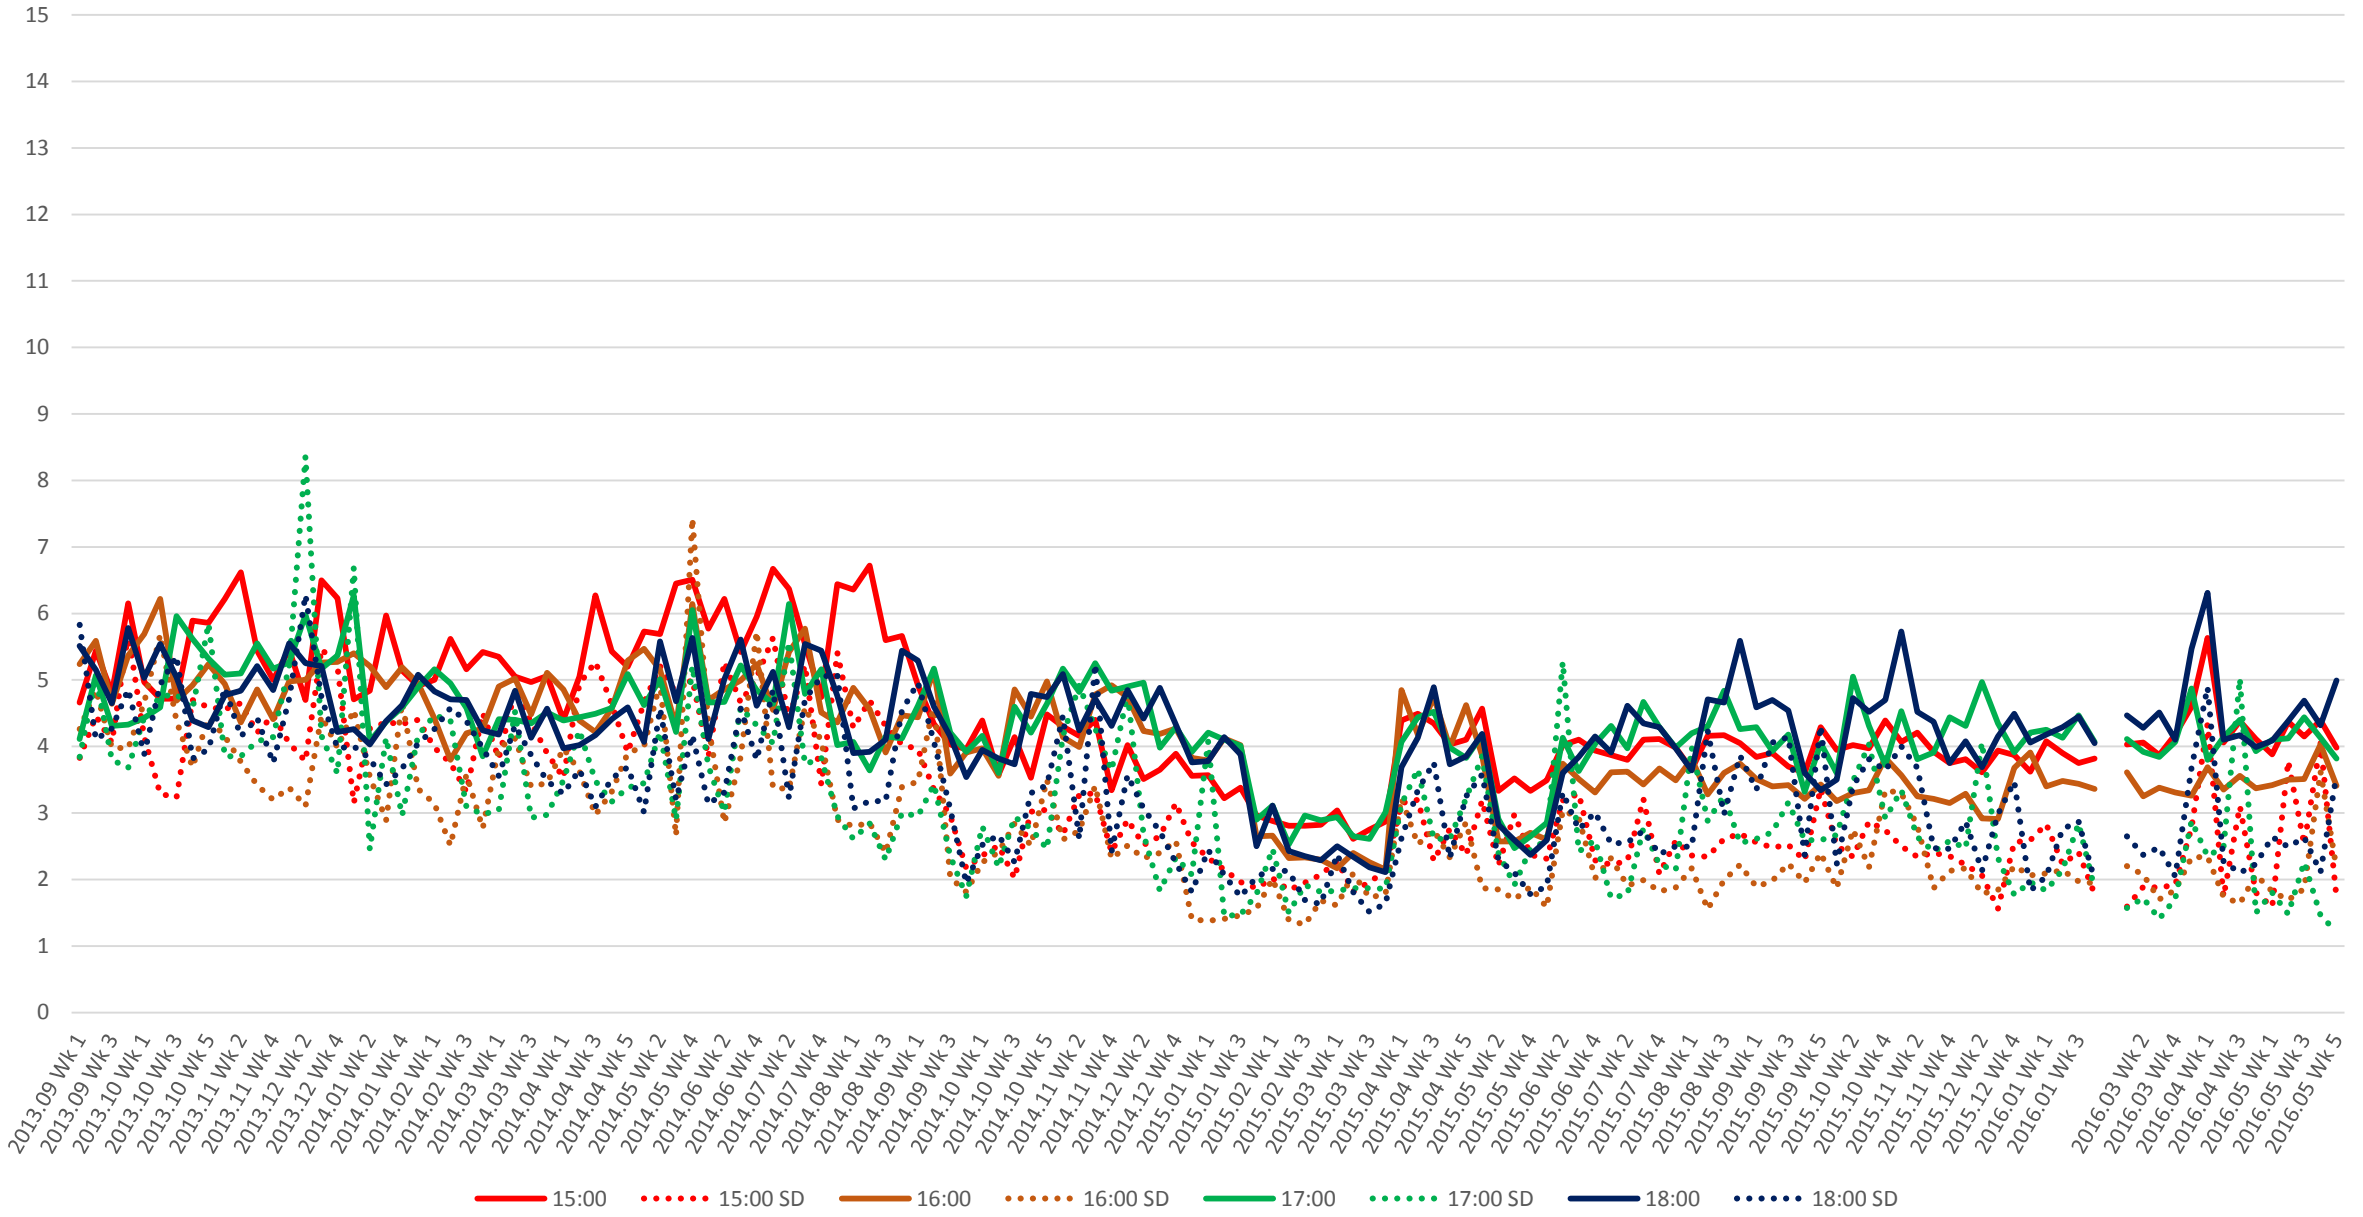

504 King Headways at Bloor West Southbound Morning

504 King Headways at Bloor West Southbound Middy

504 King Headways at Bloor West Southbound Afternoon

504 King Headways at Bloor West Southbound Evening