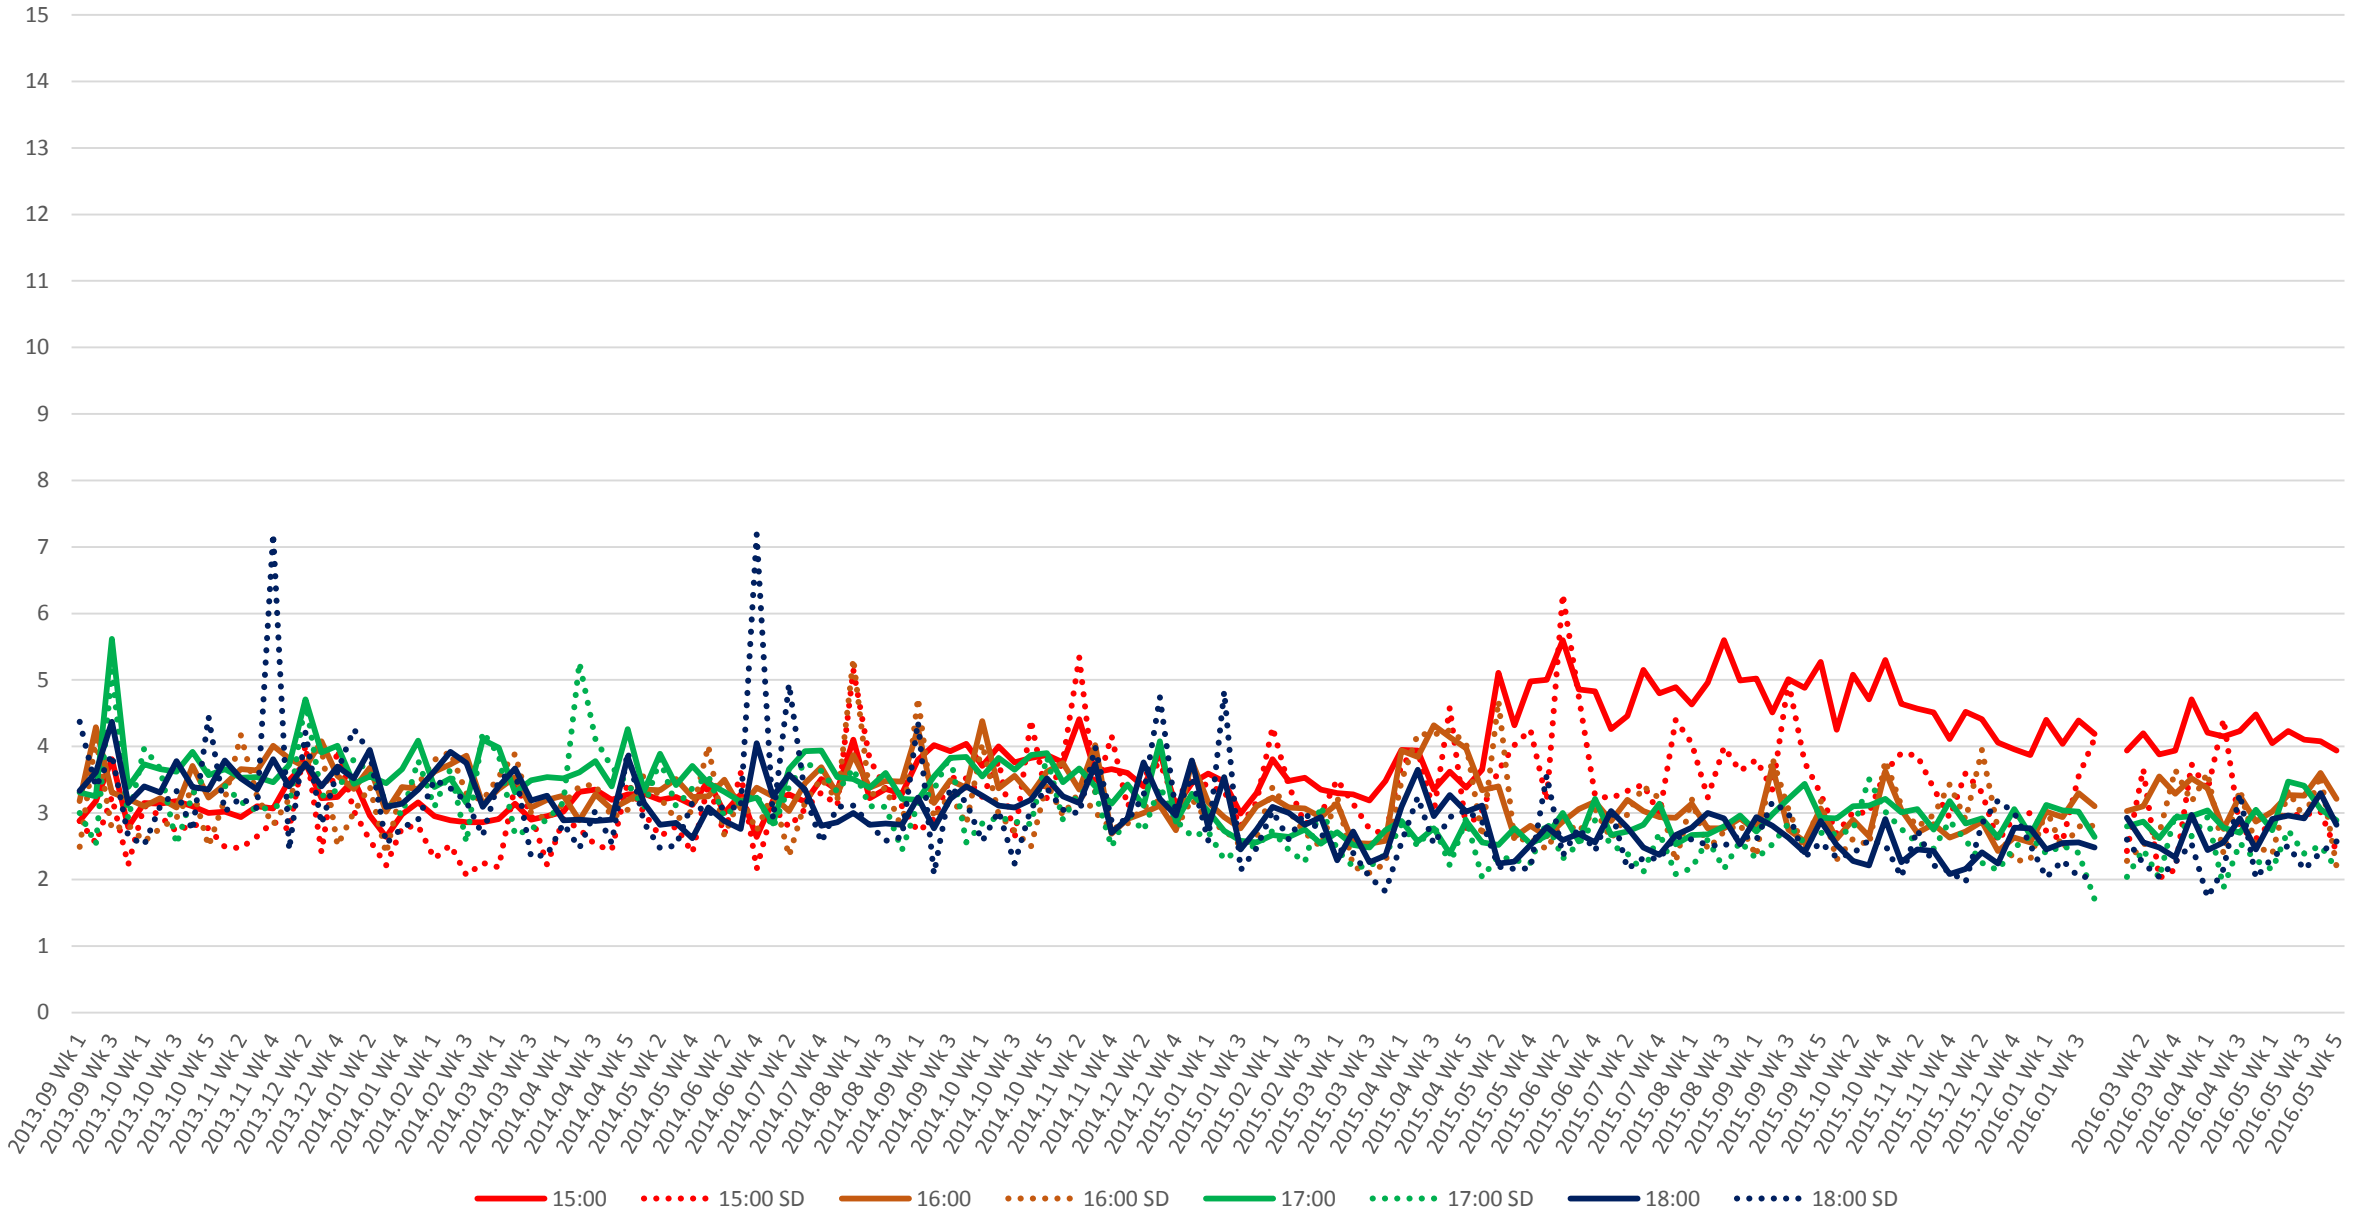

504 King Headways at Yonge Eastbound Morning

504 King Headways at Yonge Eastbound Midday

504 King Headways at Yonge Eastbound Afternoon

504 King Headways at Yonge Eastbound Evening