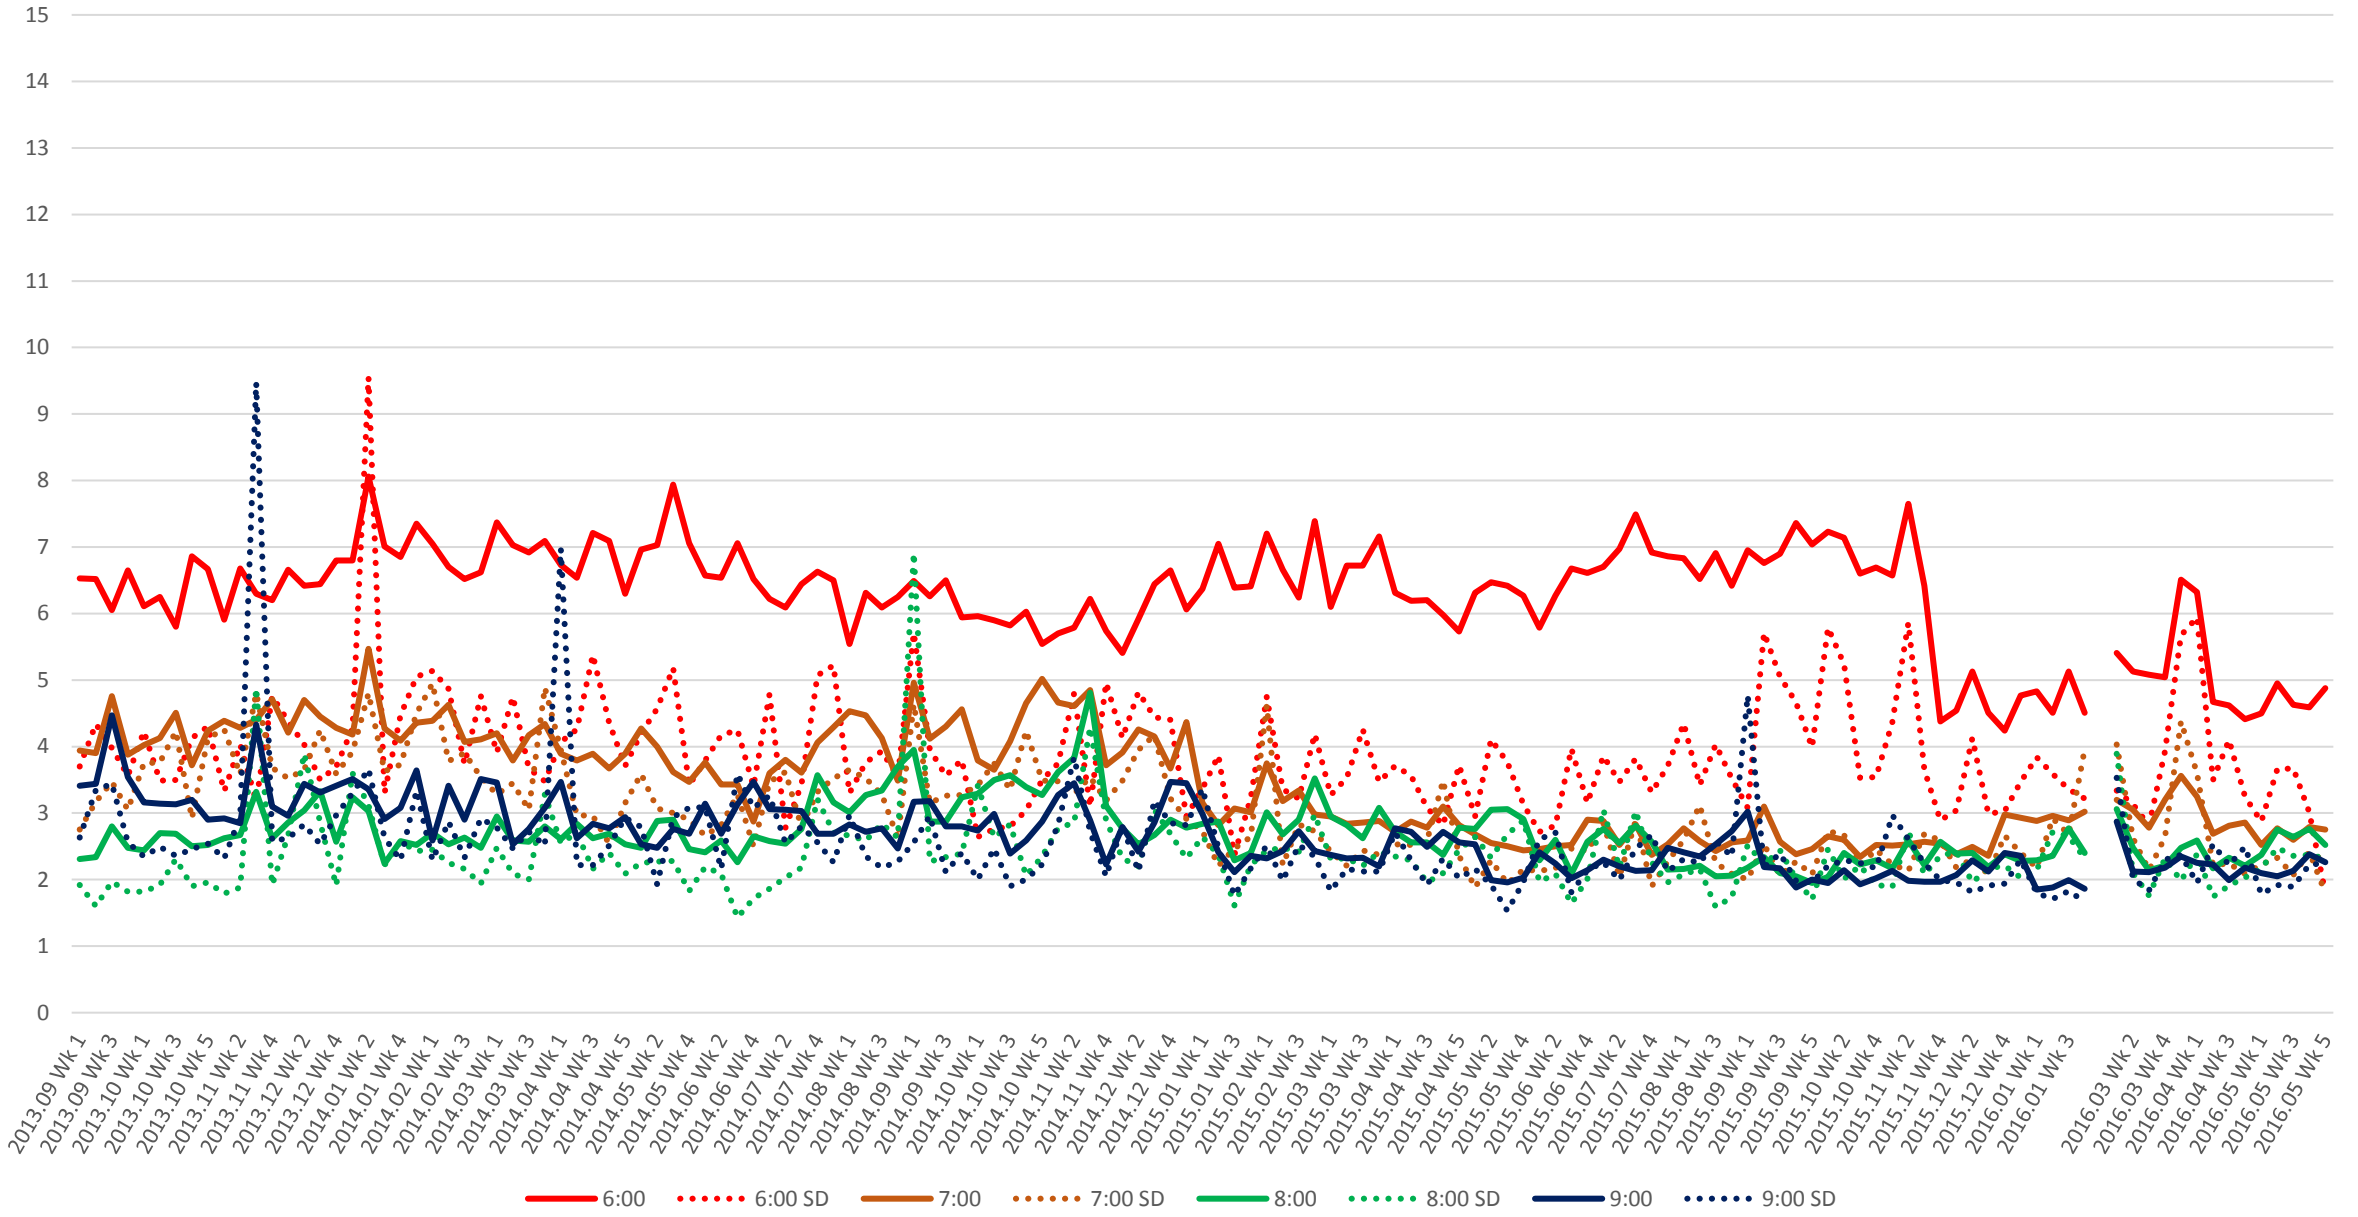

504 King Headways at Yonge Eastbound Morning

504 King Headways at Yonge Eastbound Midday

504 King Headways at Yonge Eastbound Afternoon

504 King Headways at Yonge Eastbound Evening