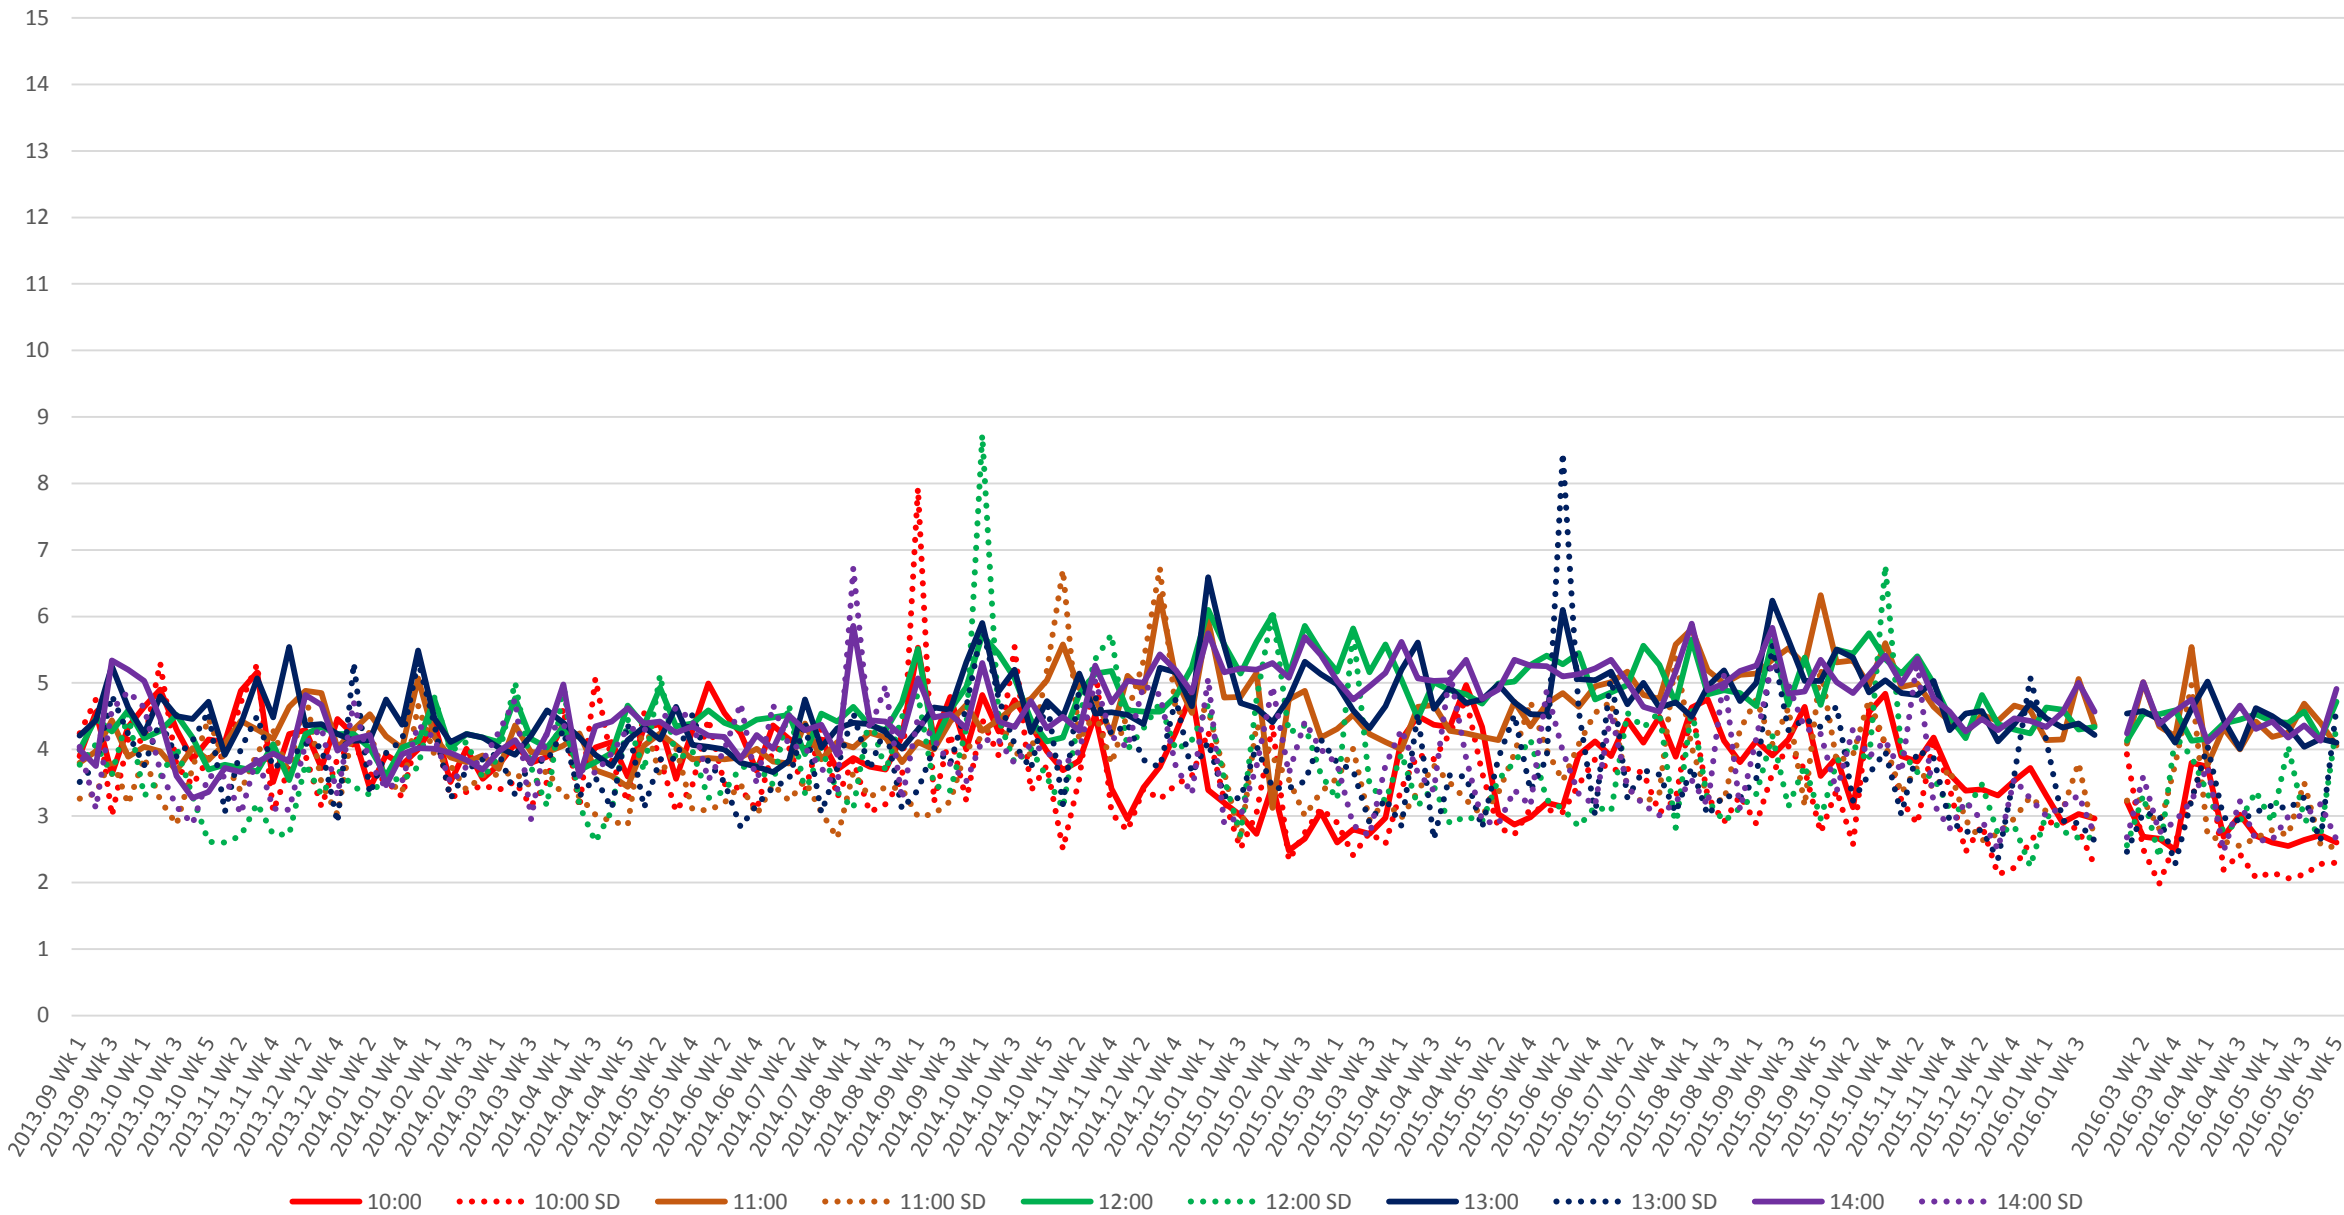

504 King Headways at Yonge Eastbound Morning

504 King Headways at Yonge Eastbound Midday

504 King Headways at Yonge Eastbound Afternoon

504 King Headways at Yonge Eastbound Evening