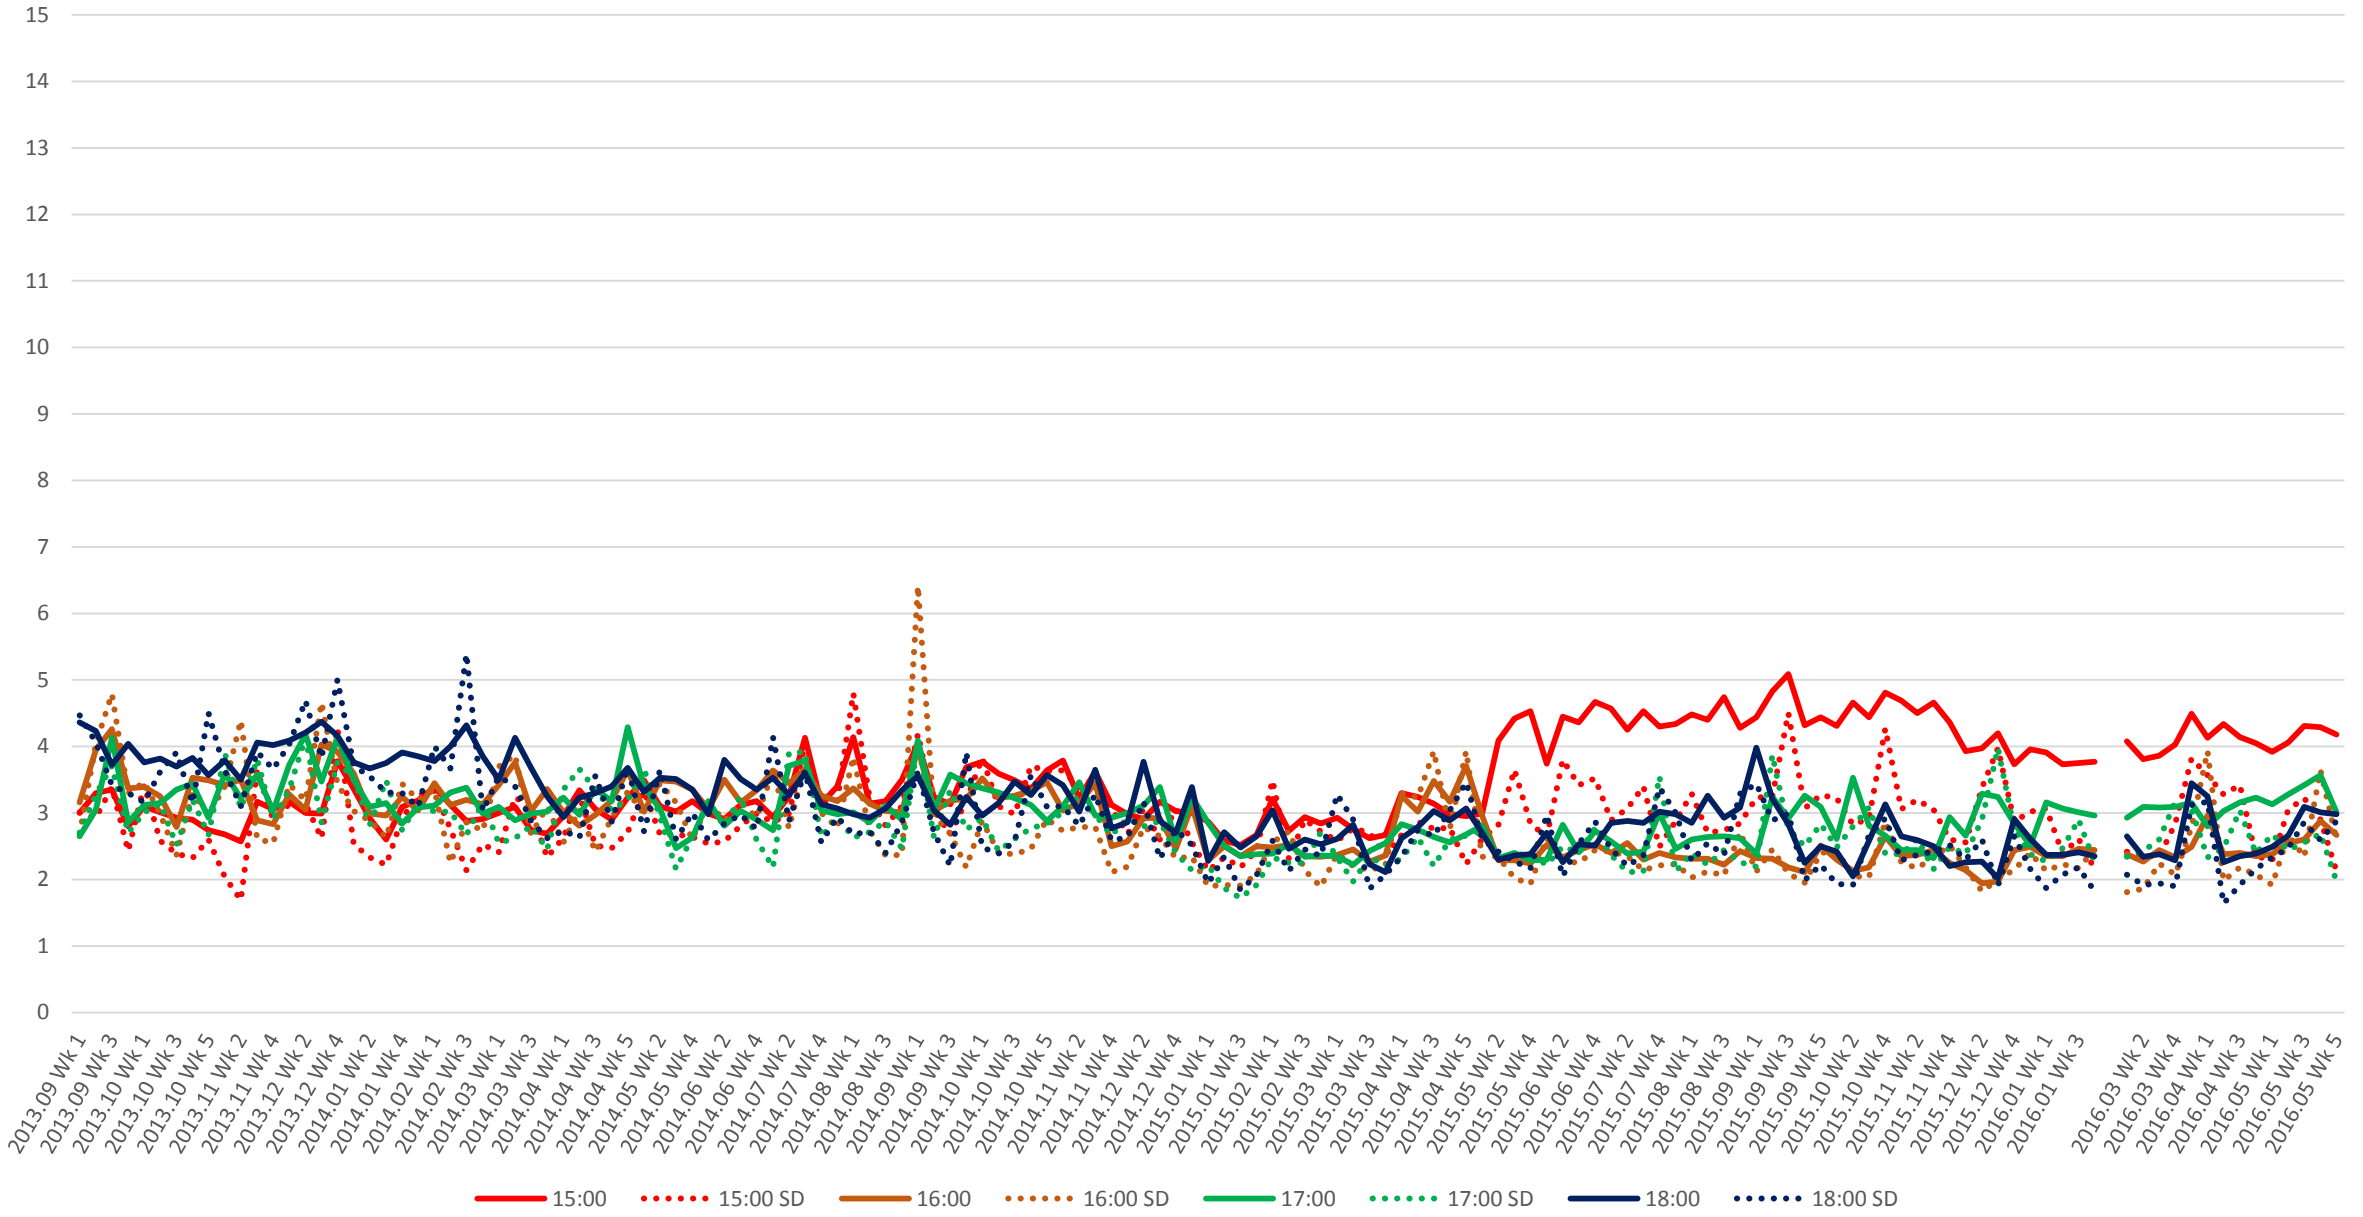

504 King Headways at Strachan Eastbound Morning

504 King Headways at Strachan Eastbound Afternoon

504 King Headways at Strachan Eastbound Evening