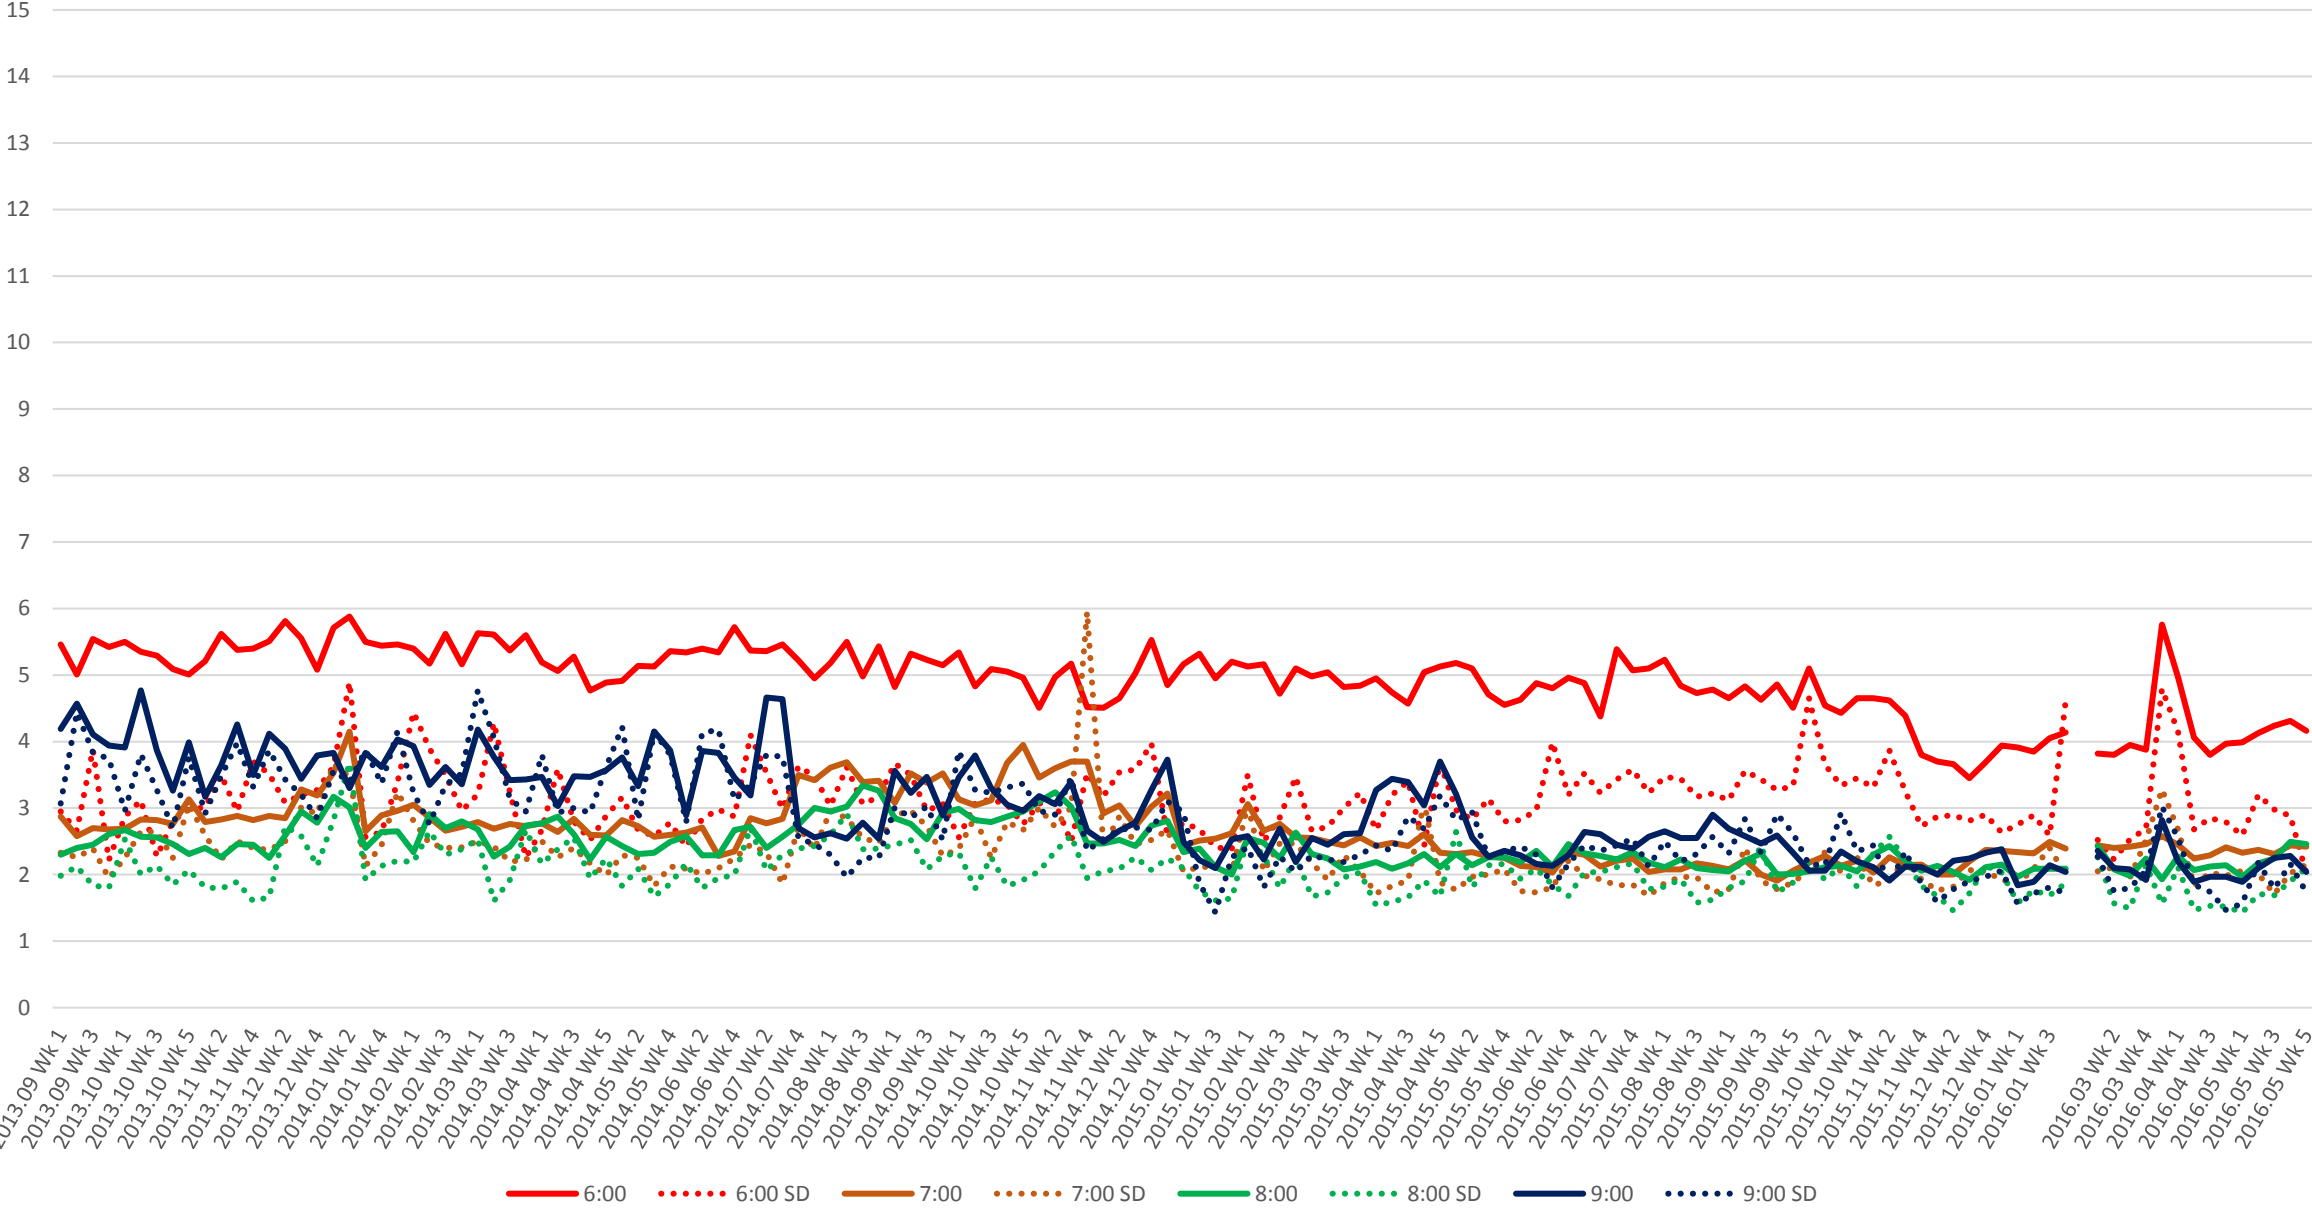

504 King Headways at Strachan Eastbound Morning

504 King Headways at Strachan Eastbound Afternoon

504 King Headways at Strachan Eastbound Evening