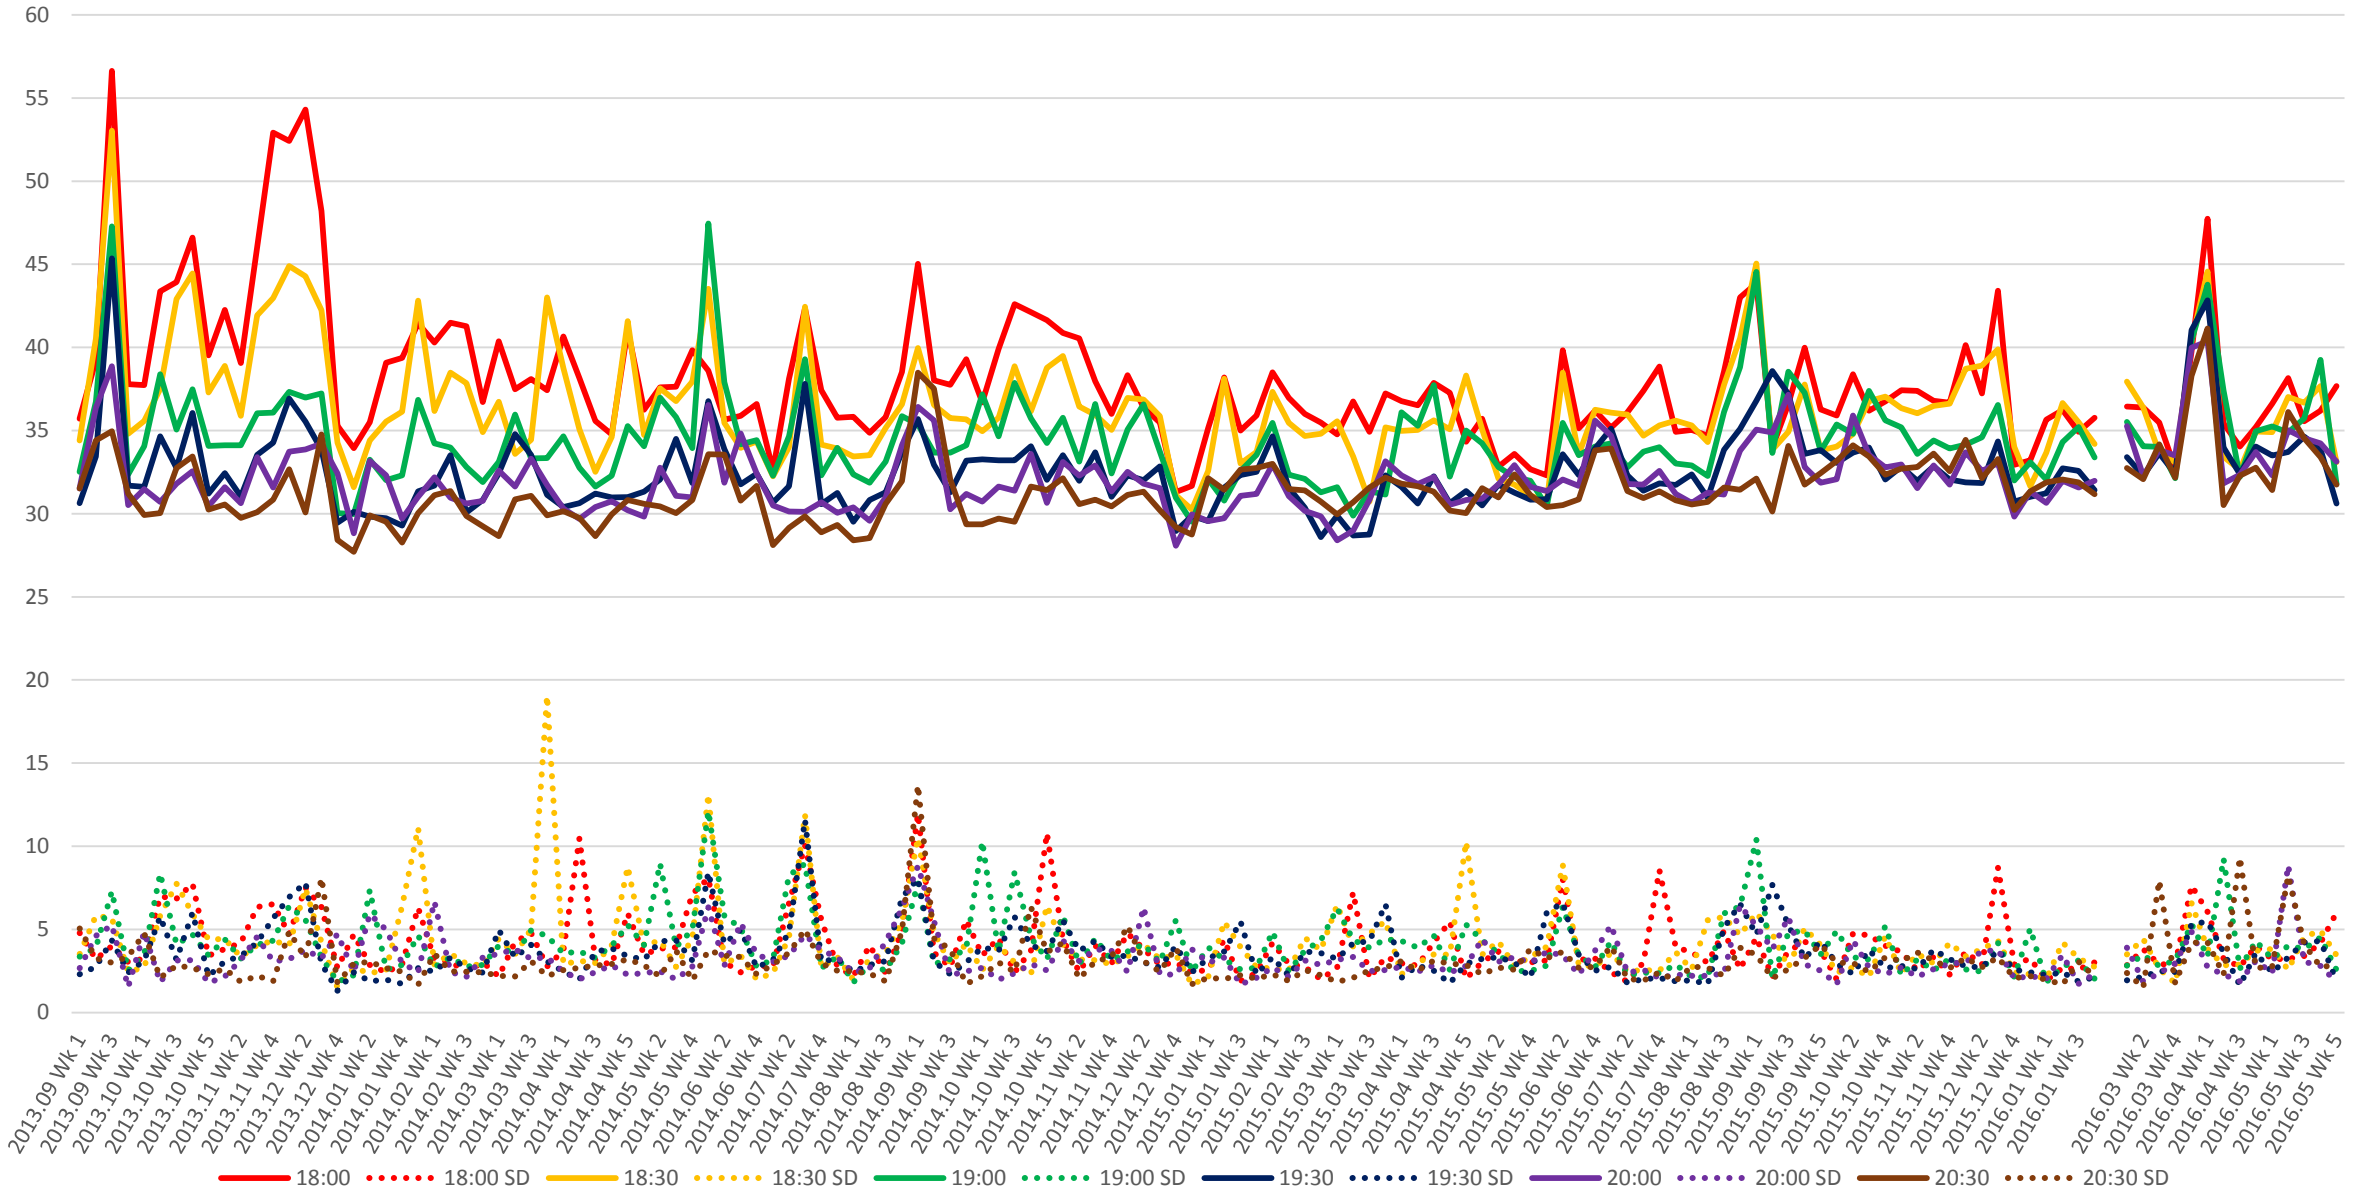

504 King Link Times From East of Queensway To Parliament/King Eastbound Early Morning

504 King Link Times From East of Queensway To Parliament/King Eastbound Late Morning

504 King Link Times From East of Queensway To Parliament/King Eastbound Early Afternoon

504 King Link Times From East of Queensway To Parliament/King Eastbound Late Afternoon

504 King Link Times From East of Queensway To Parliament/King Eastbound Early Evening

504 King Link Times From East of Queensway To Parliament/King Eastbound Late Evening