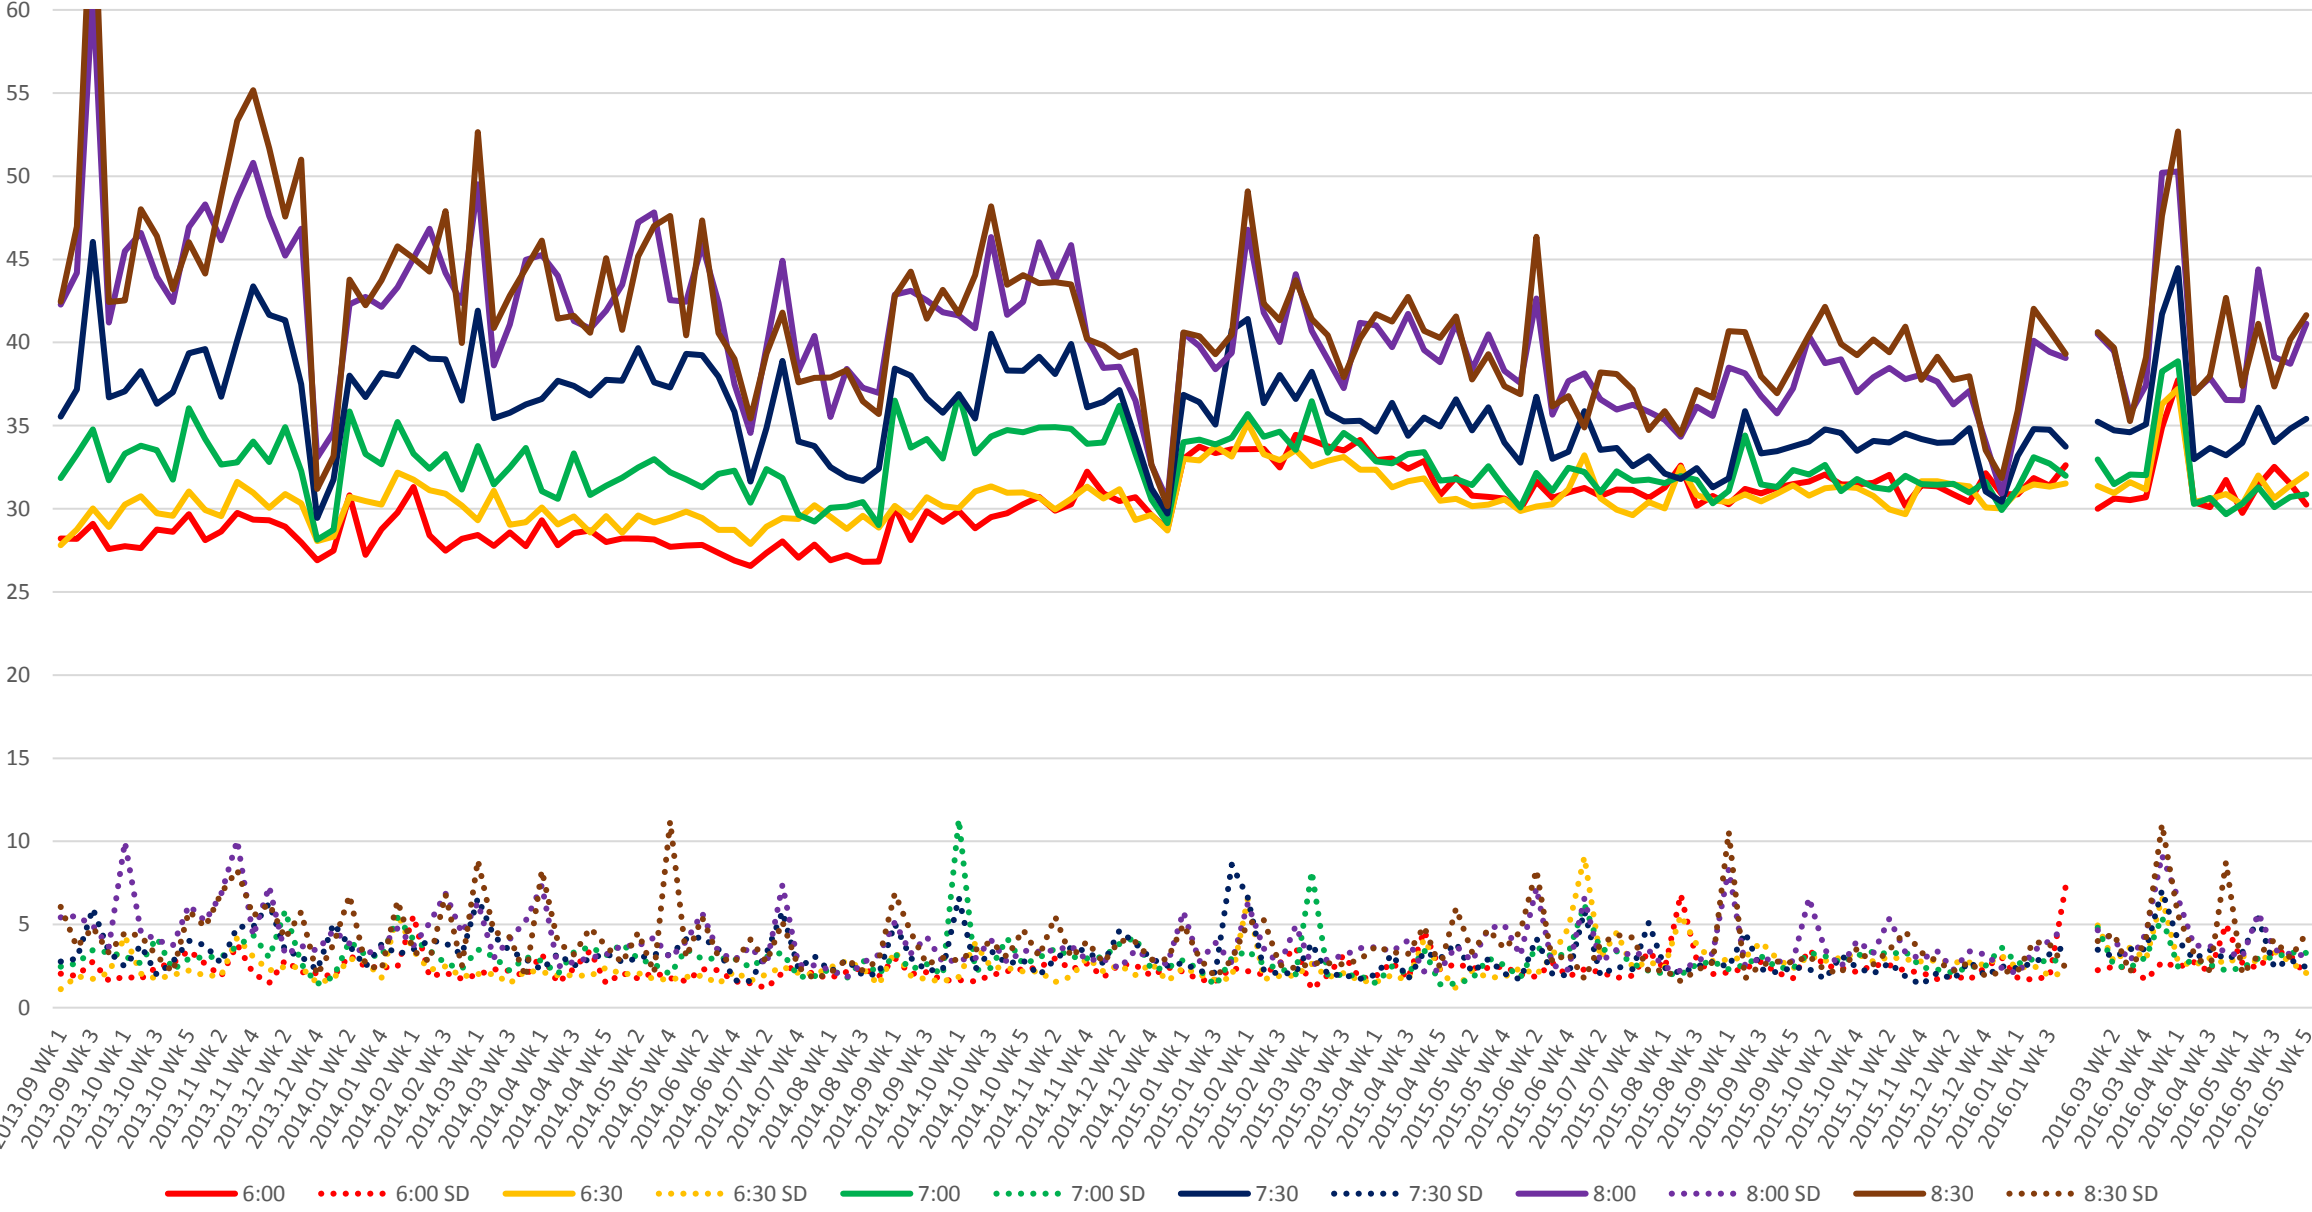

504 King Link Times From East of Queensway To Parliament/King Eastbound Early Morning

504 King Link Times From East of Queensway To Parliament/King Eastbound Late Morning

504 King Link Times From East of Queensway To Parliament/King Eastbound Early Afternoon

504 King Link Times From East of Queensway To Parliament/King Eastbound Late Afternoon

504 King Link Times From East of Queensway To Parliament/King Eastbound Early Evening

504 King Link Times From East of Queensway To Parliament/King Eastbound Late Evening