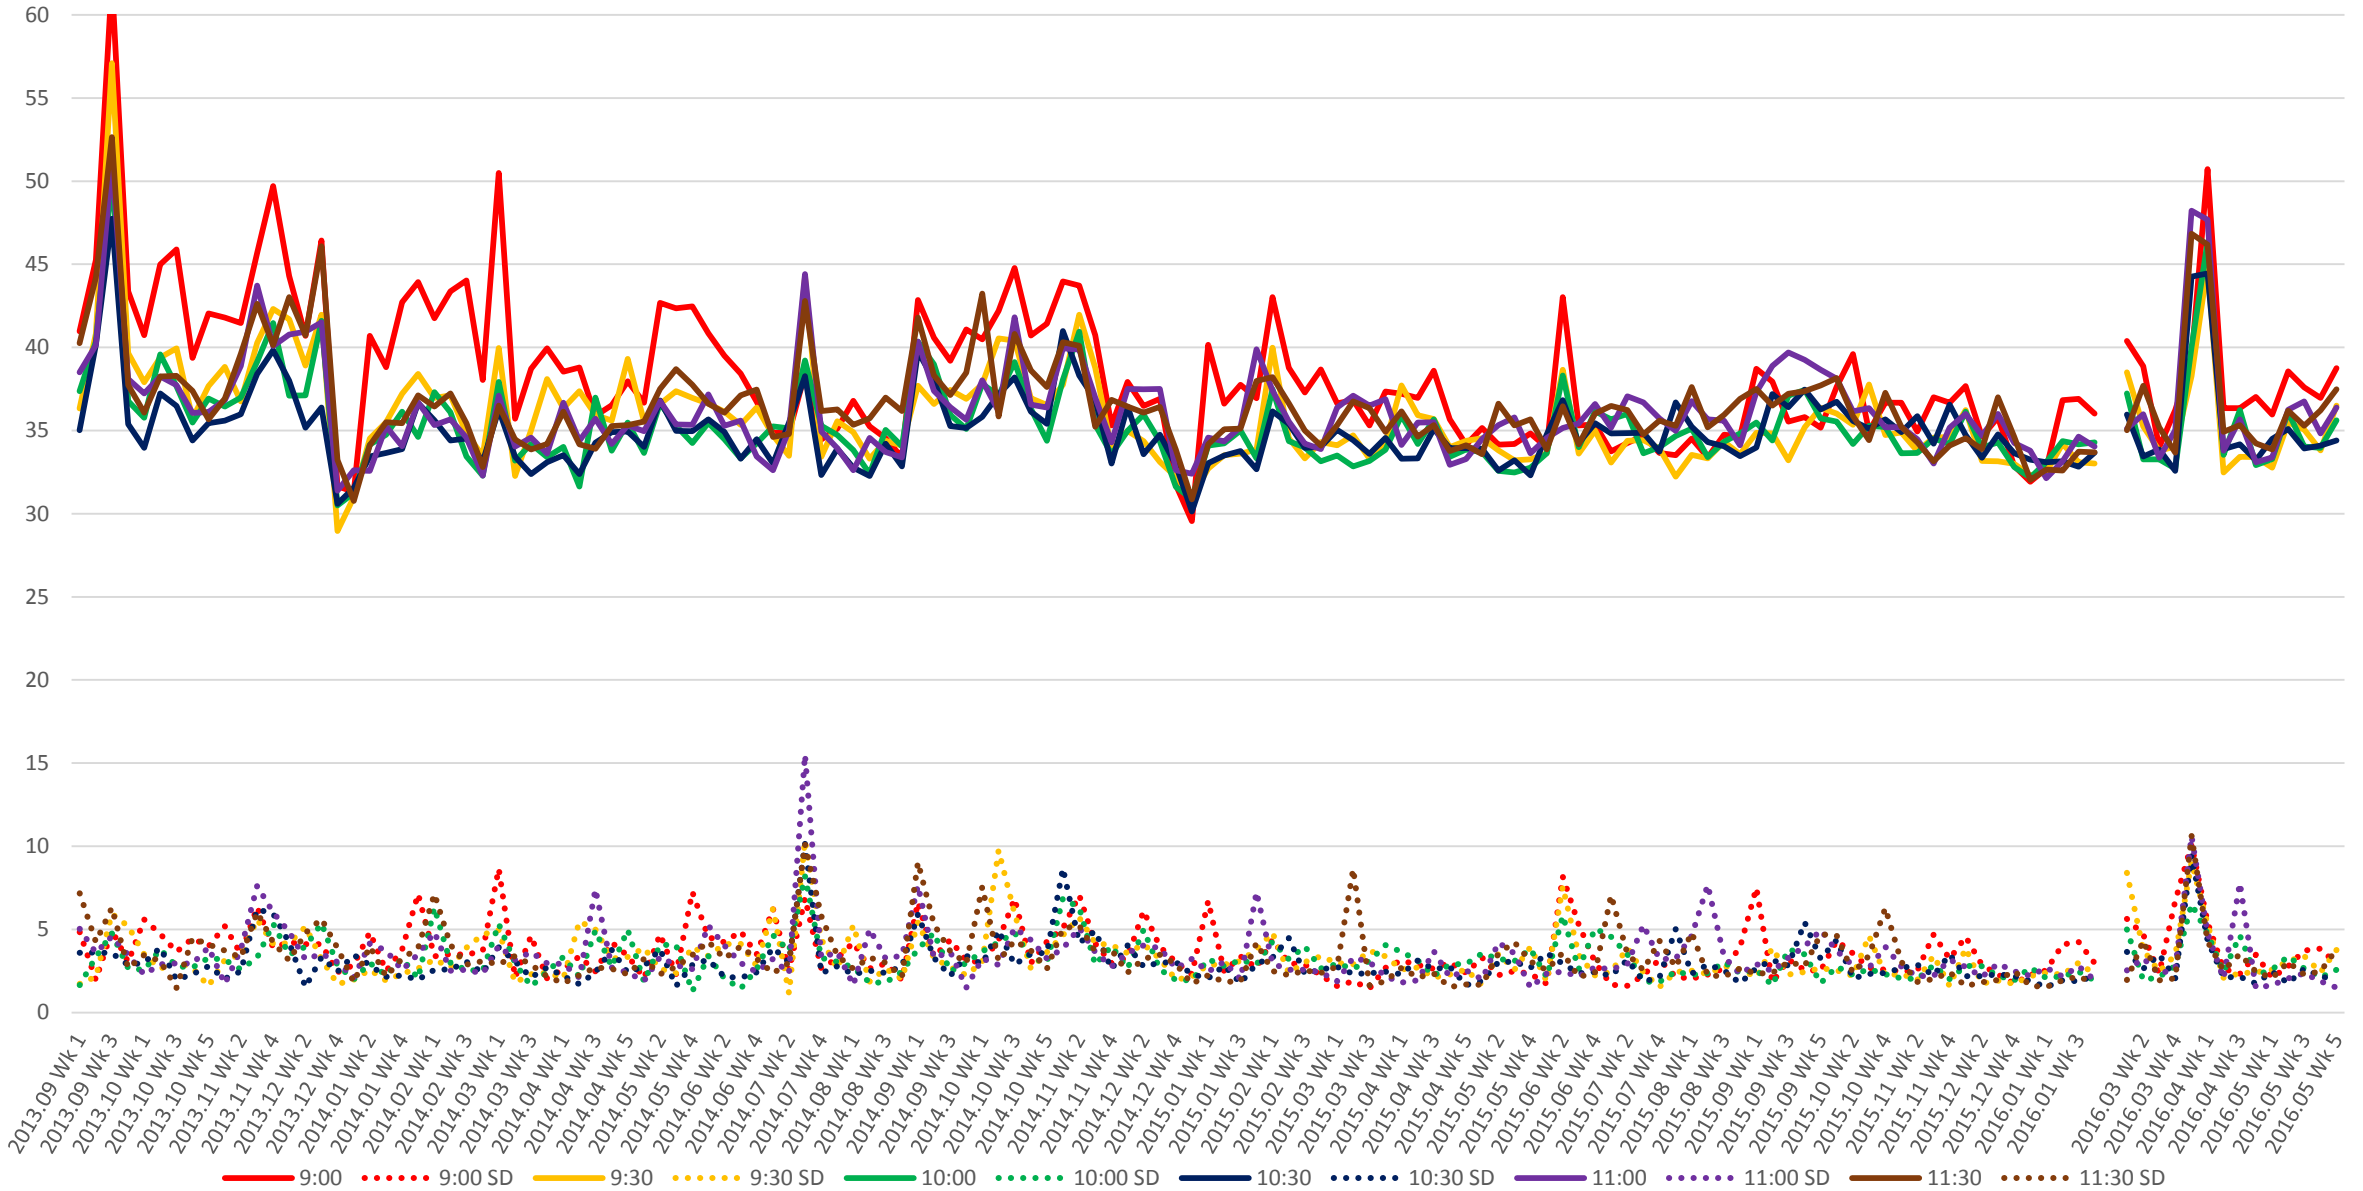

504 King Link Times From East of Queensway To Parliament/King Eastbound Early Morning

504 King Link Times From East of Queensway To Parliament/King Eastbound Late Morning

504 King Link Times From East of Queensway To Parliament/King Eastbound Early Afternoon

504 King Link Times From East of Queensway To Parliament/King Eastbound Late Afternoon

504 King Link Times From East of Queensway To Parliament/King Eastbound Early Evening

504 King Link Times From East of Queensway To Parliament/King Eastbound Late Evening