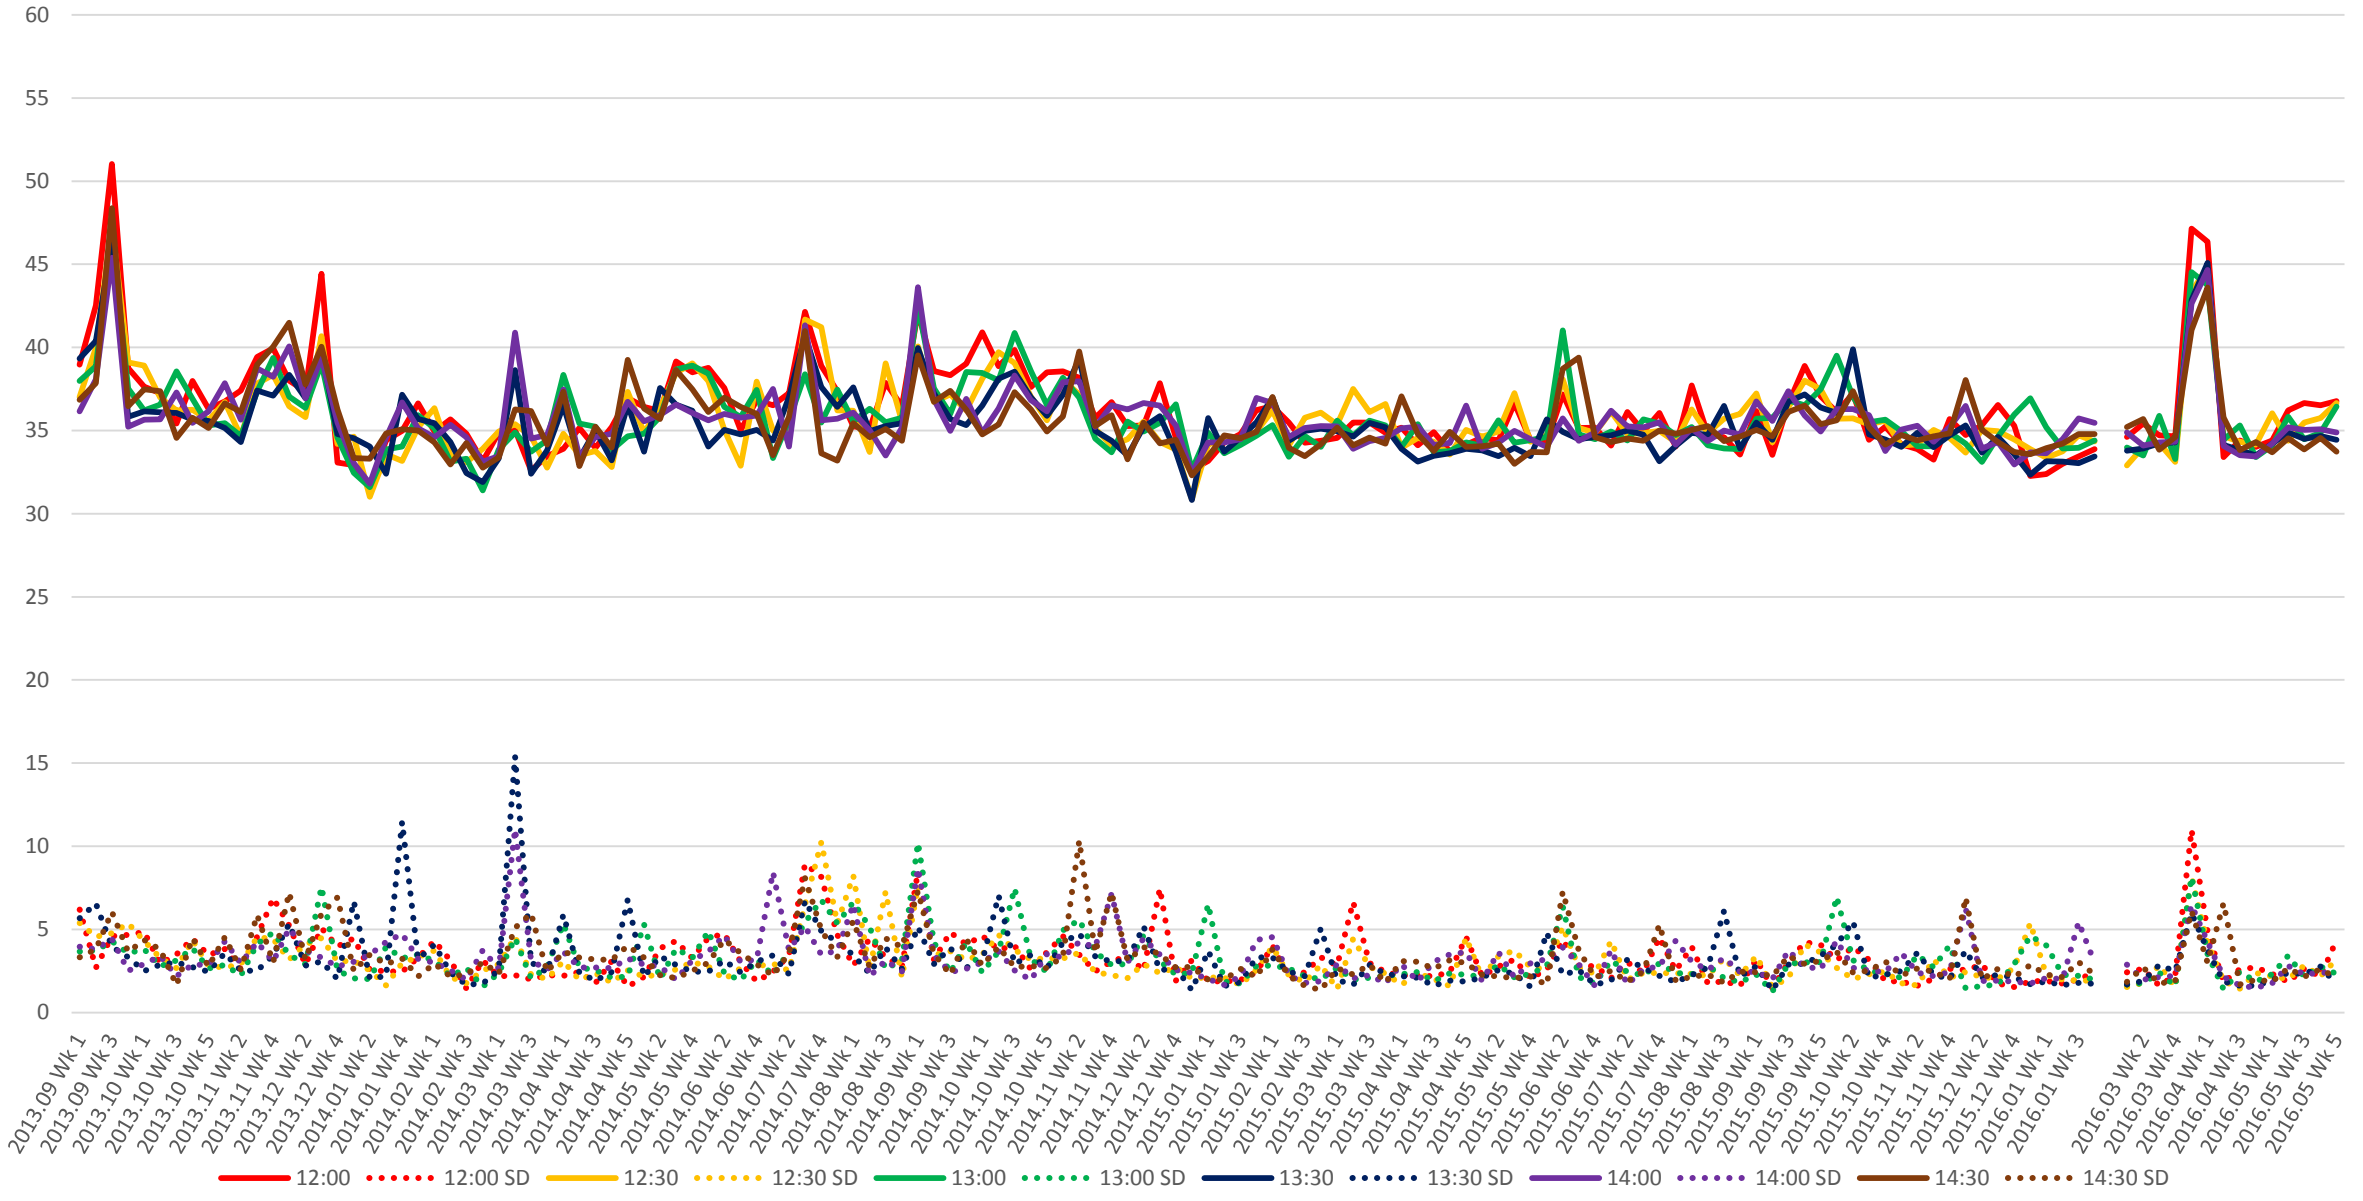

504 King Link Times From East of Queensway To Parliament/King Eastbound Early Morning

504 King Link Times From East of Queensway To Parliament/King Eastbound Late Morning

504 King Link Times From East of Queensway To Parliament/King Eastbound Early Afternoon

504 King Link Times From East of Queensway To Parliament/King Eastbound Late Afternoon

504 King Link Times From East of Queensway To Parliament/King Eastbound Early Evening

504 King Link Times From East of Queensway To Parliament/King Eastbound Late Evening