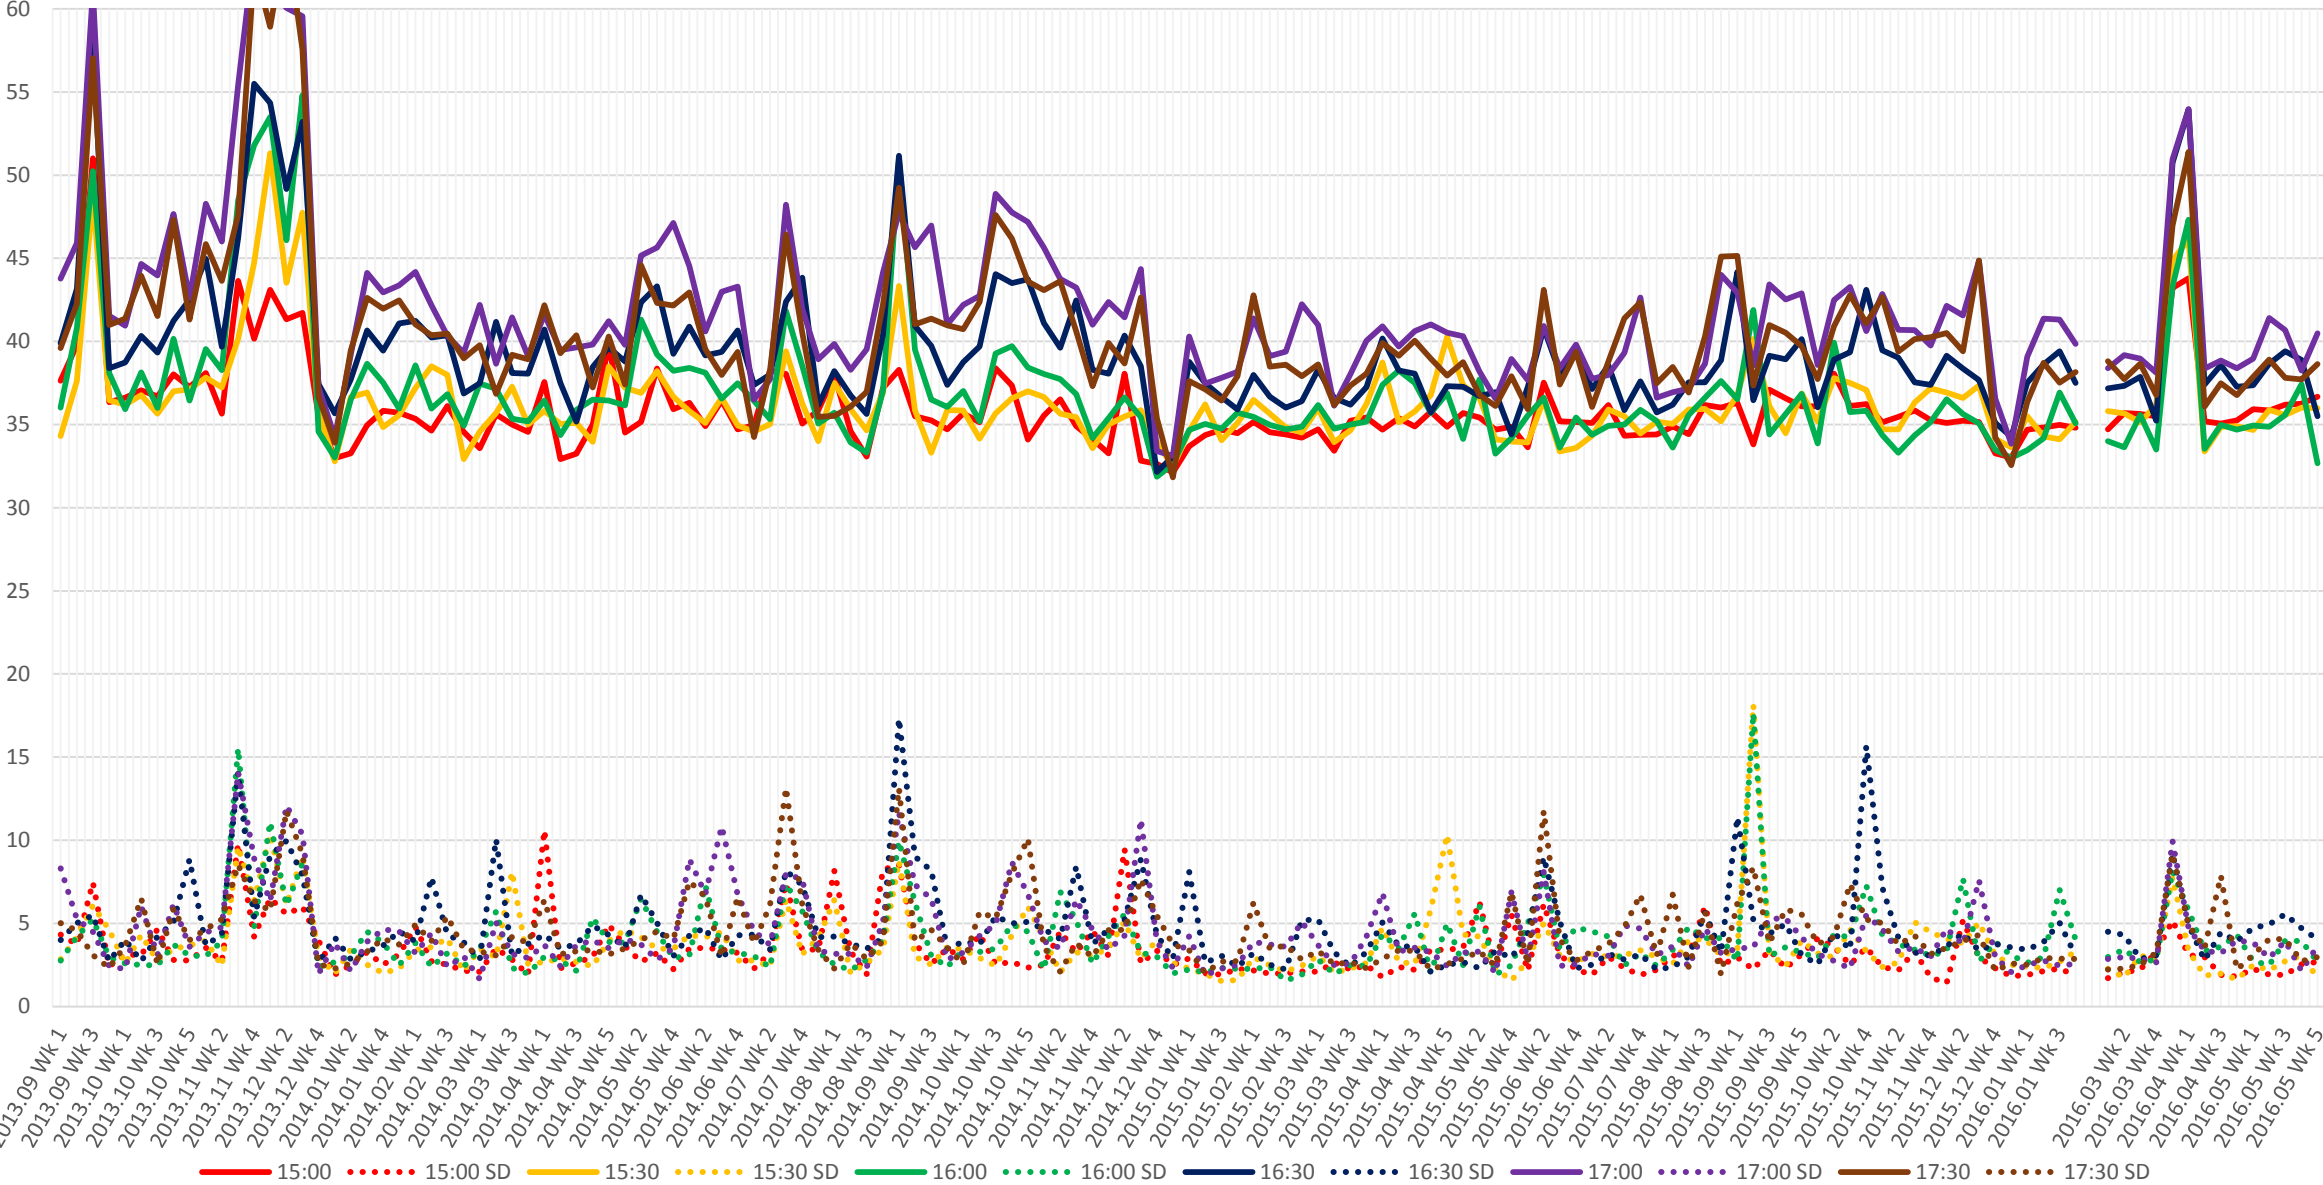

504 King Link Times From East of Queensway To Parliament/King Eastbound Early Morning

504 King Link Times From East of Queensway To Parliament/King Eastbound Late Morning

504 King Link Times From East of Queensway To Parliament/King Eastbound Early Afternoon

504 King Link Times From East of Queensway To Parliament/King Eastbound Late Afternoon

504 King Link Times From East of Queensway To Parliament/King Eastbound Early Evening

504 King Link Times From East of Queensway To Parliament/King Eastbound Late Evening