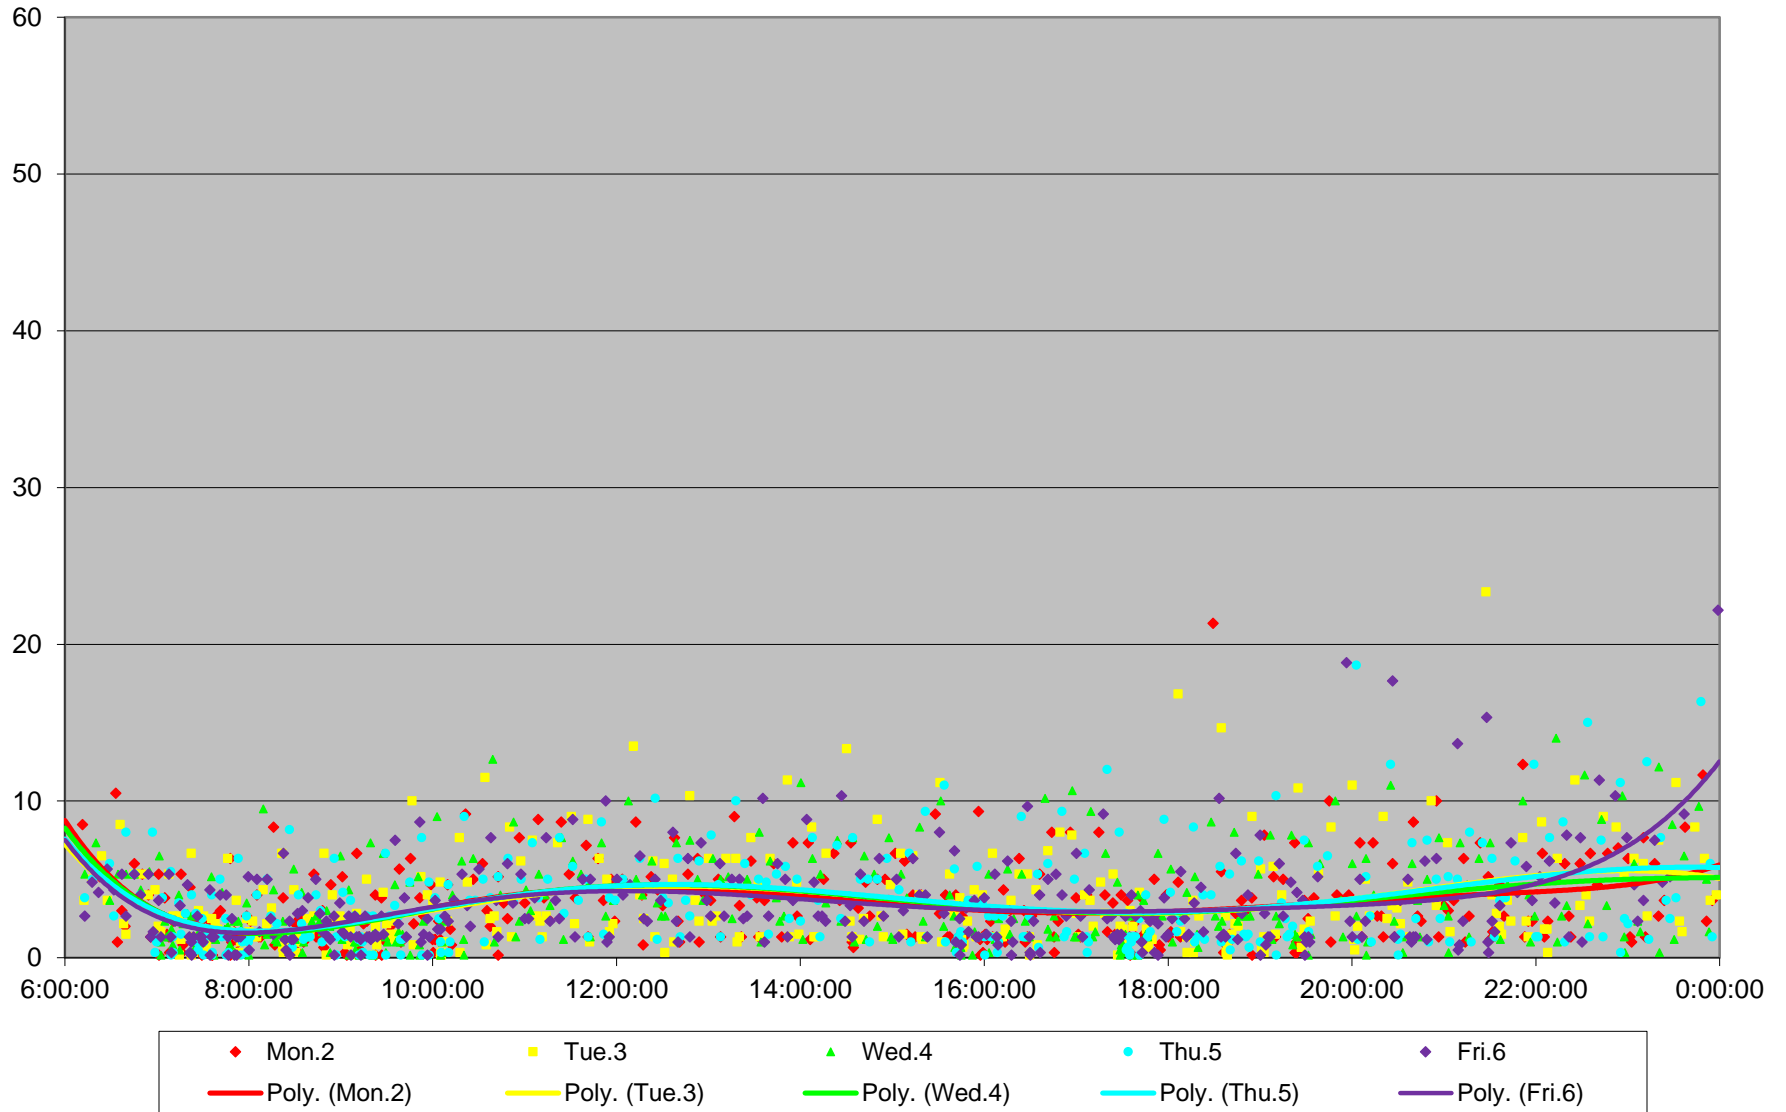

504 King Headways at Yonge Westbound May 2016

504 King Headways at Yonge Westbound May 2016

504 King Headways at Yonge Westbound May 2016

504 King Headways at Yonge Westbound May 2016

504 King Headways at Yonge Westbound May 2016

504 King Headways at Yonge Westbound May 2016

504 King Headways at Yonge Westbound May 2016

504 King Headways at Yonge Westbound May 2016 Weekday Statistics

504 King Headways at Yonge Westbound May 2016 Saturday Statistics

504 King Headways at Yonge Westbound May 2016 Sunday Statistics