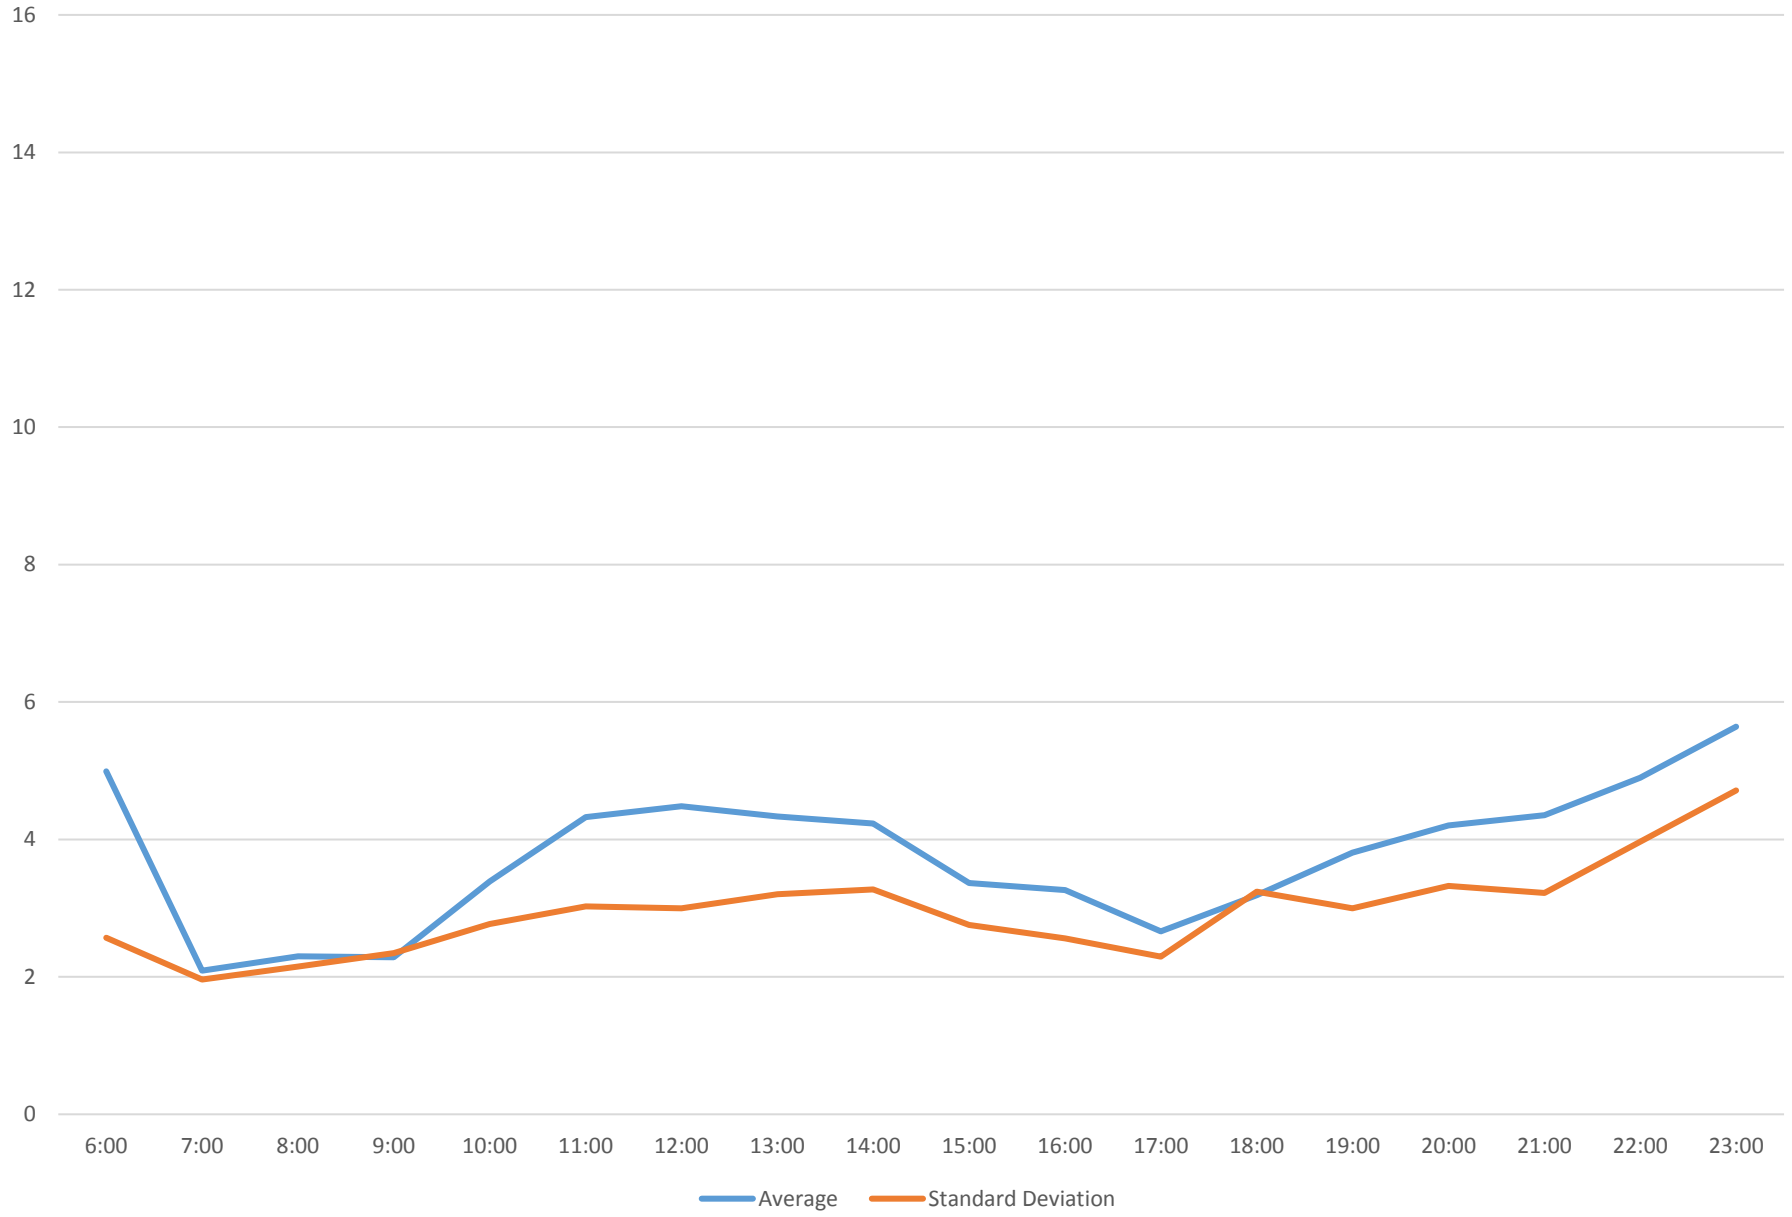

504 King Headways at Yonge Westbound May 2016

504 King Headways at Yonge Westbound May 2016

504 King Headways at Yonge Westbound May 2016

504 King Headways at Yonge Westbound May 2016

504 King Headways at Yonge Westbound May 2016

504 King Headways at Yonge Westbound May 2016

504 King Headways at Yonge Westbound May 2016

504 King Headways at Yonge Westbound May 2016 Weekday Statistics

504 King Headways at Yonge Westbound May 2016 Saturday Statistics

504 King Headways at Yonge Westbound May 2016 Sunday Statistics