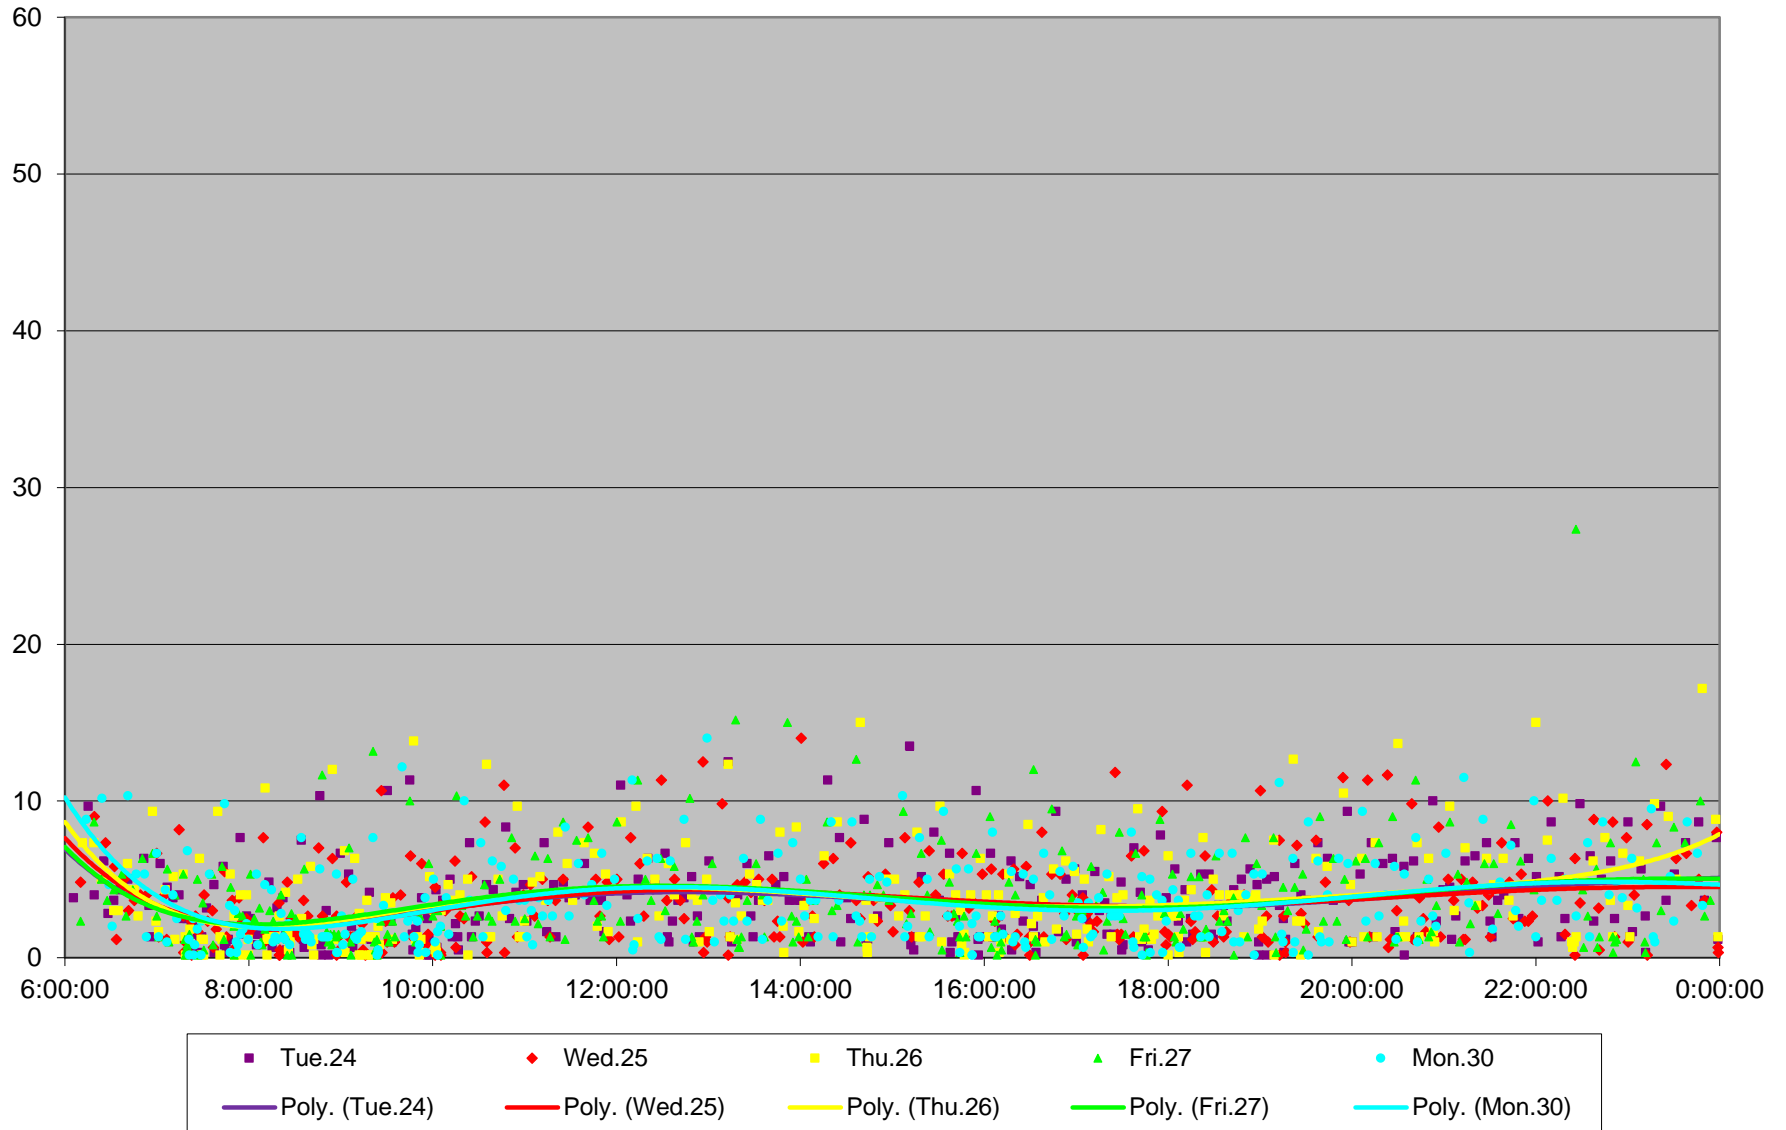

504 King Headways at Yonge Westbound May 2016

504 King Headways at Yonge Westbound May 2016

504 King Headways at Yonge Westbound May 2016

504 King Headways at Yonge Westbound May 2016

504 King Headways at Yonge Westbound May 2016

504 King Headways at Yonge Westbound May 2016

504 King Headways at Yonge Westbound May 2016

504 King Headways at Yonge Westbound May 2016 Weekday Statistics

504 King Headways at Yonge Westbound May 2016 Saturday Statistics

504 King Headways at Yonge Westbound May 2016 Sunday Statistics