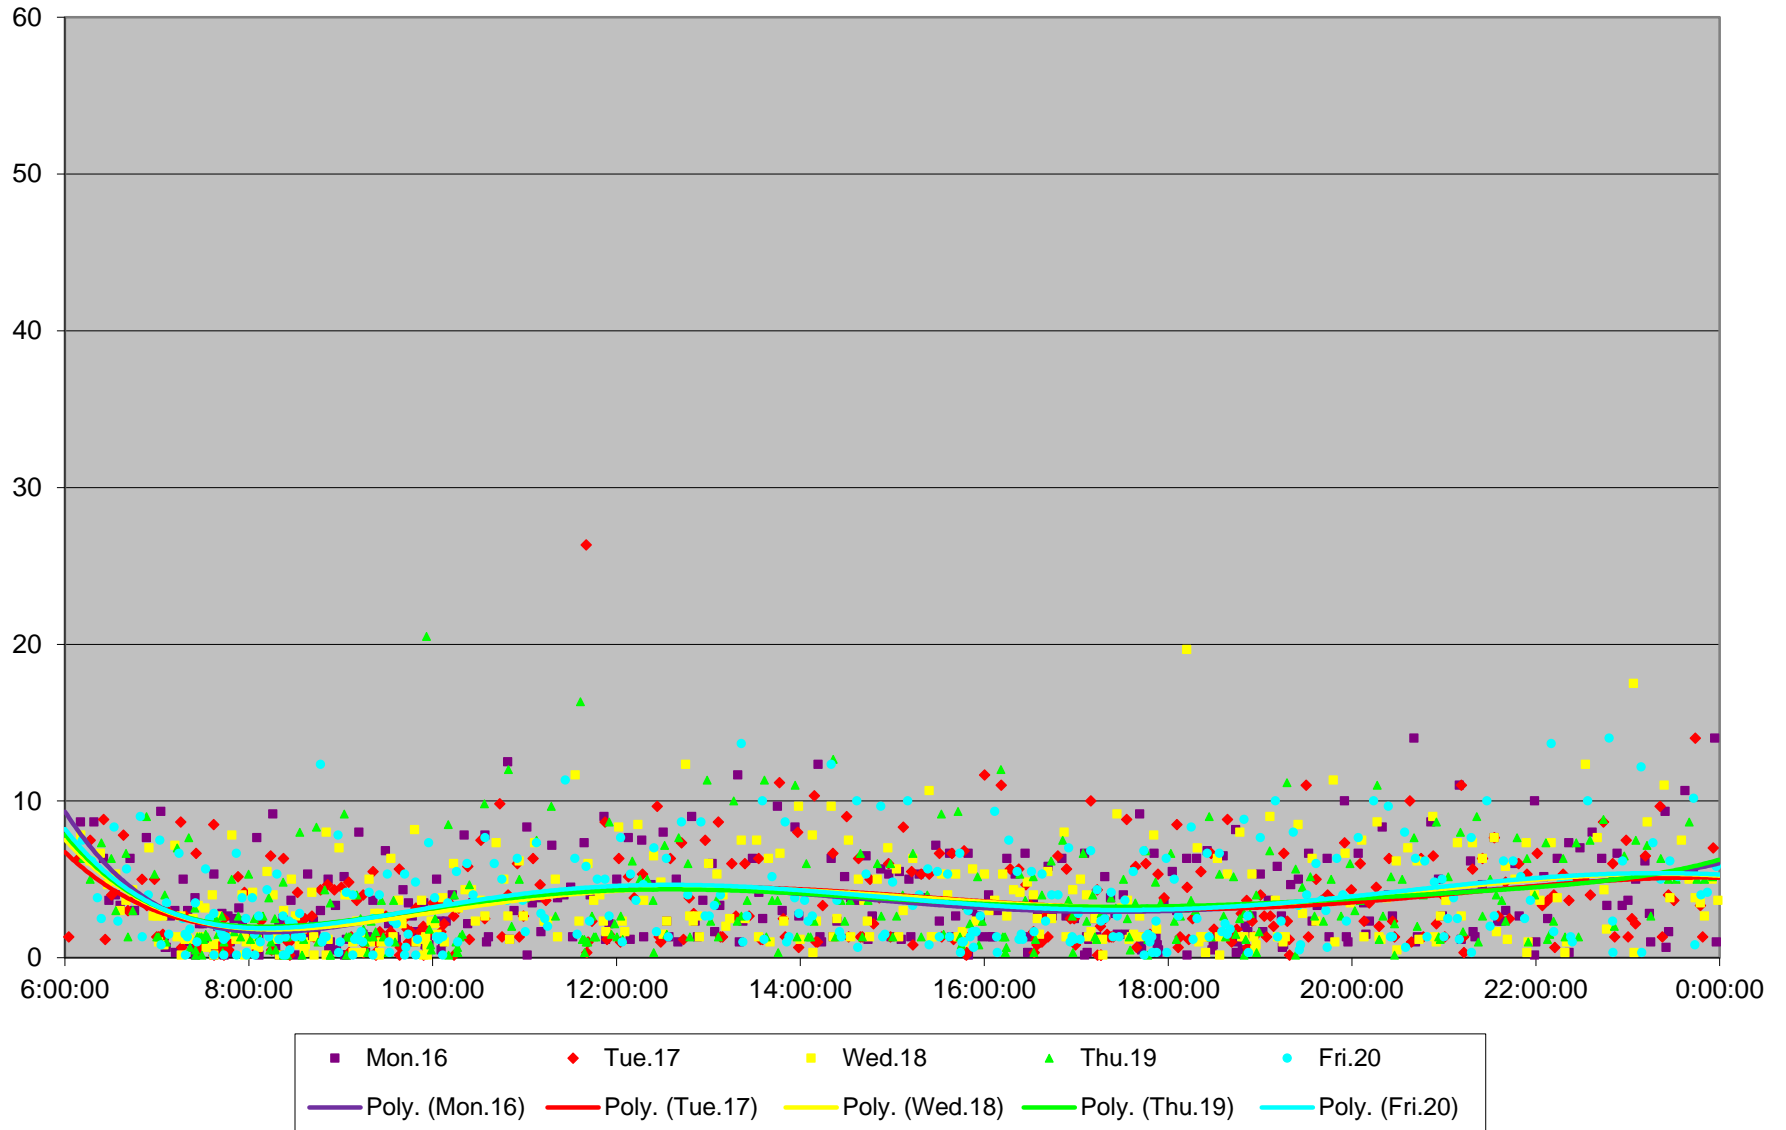

504 King Headways at Yonge Westbound May 2016

504 King Headways at Yonge Westbound May 2016

504 King Headways at Yonge Westbound May 2016

504 King Headways at Yonge Westbound May 2016

504 King Headways at Yonge Westbound May 2016

504 King Headways at Yonge Westbound May 2016

504 King Headways at Yonge Westbound May 2016

504 King Headways at Yonge Westbound May 2016 Weekday Statistics

504 King Headways at Yonge Westbound May 2016 Saturday Statistics

504 King Headways at Yonge Westbound May 2016 Sunday Statistics