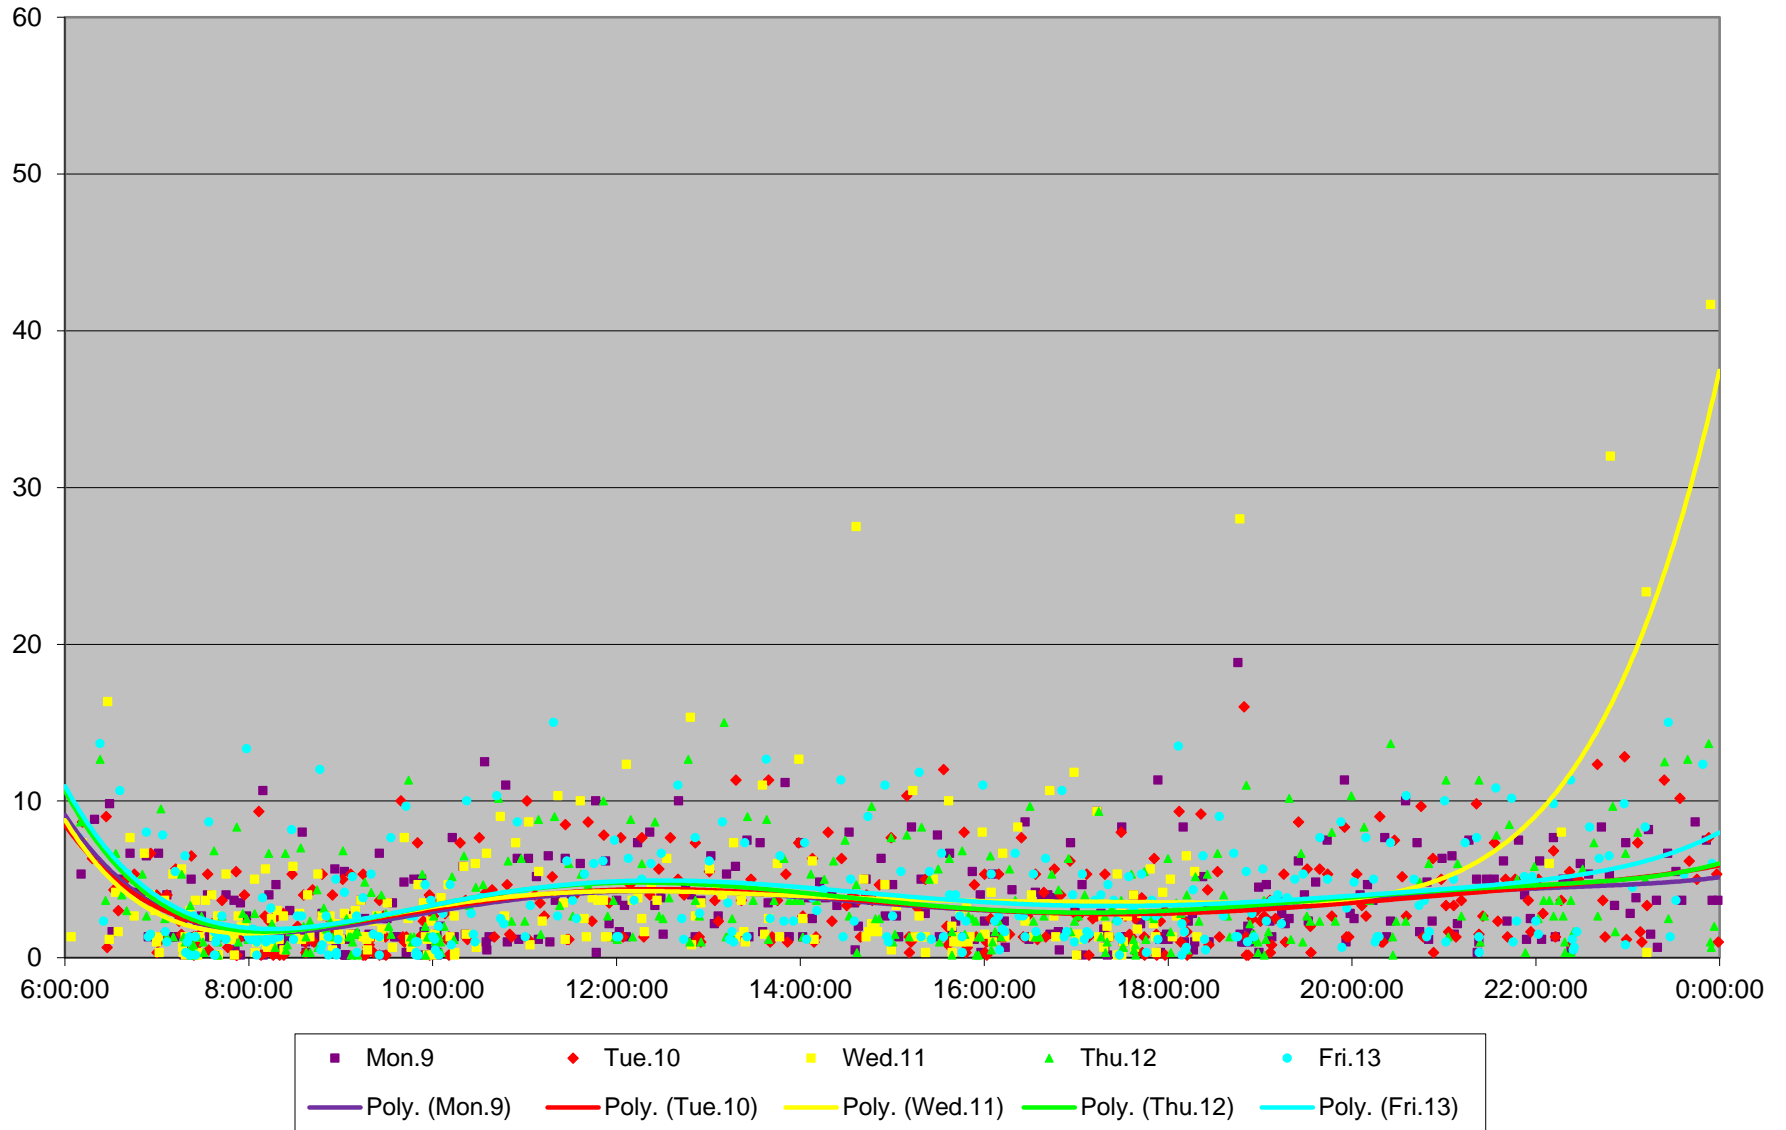

504 King Headways at Yonge Westbound May 2016

504 King Headways at Yonge Westbound May 2016

504 King Headways at Yonge Westbound May 2016

504 King Headways at Yonge Westbound May 2016

504 King Headways at Yonge Westbound May 2016

504 King Headways at Yonge Westbound May 2016

504 King Headways at Yonge Westbound May 2016

504 King Headways at Yonge Westbound May 2016 Weekday Statistics

504 King Headways at Yonge Westbound May 2016 Saturday Statistics

504 King Headways at Yonge Westbound May 2016 Sunday Statistics