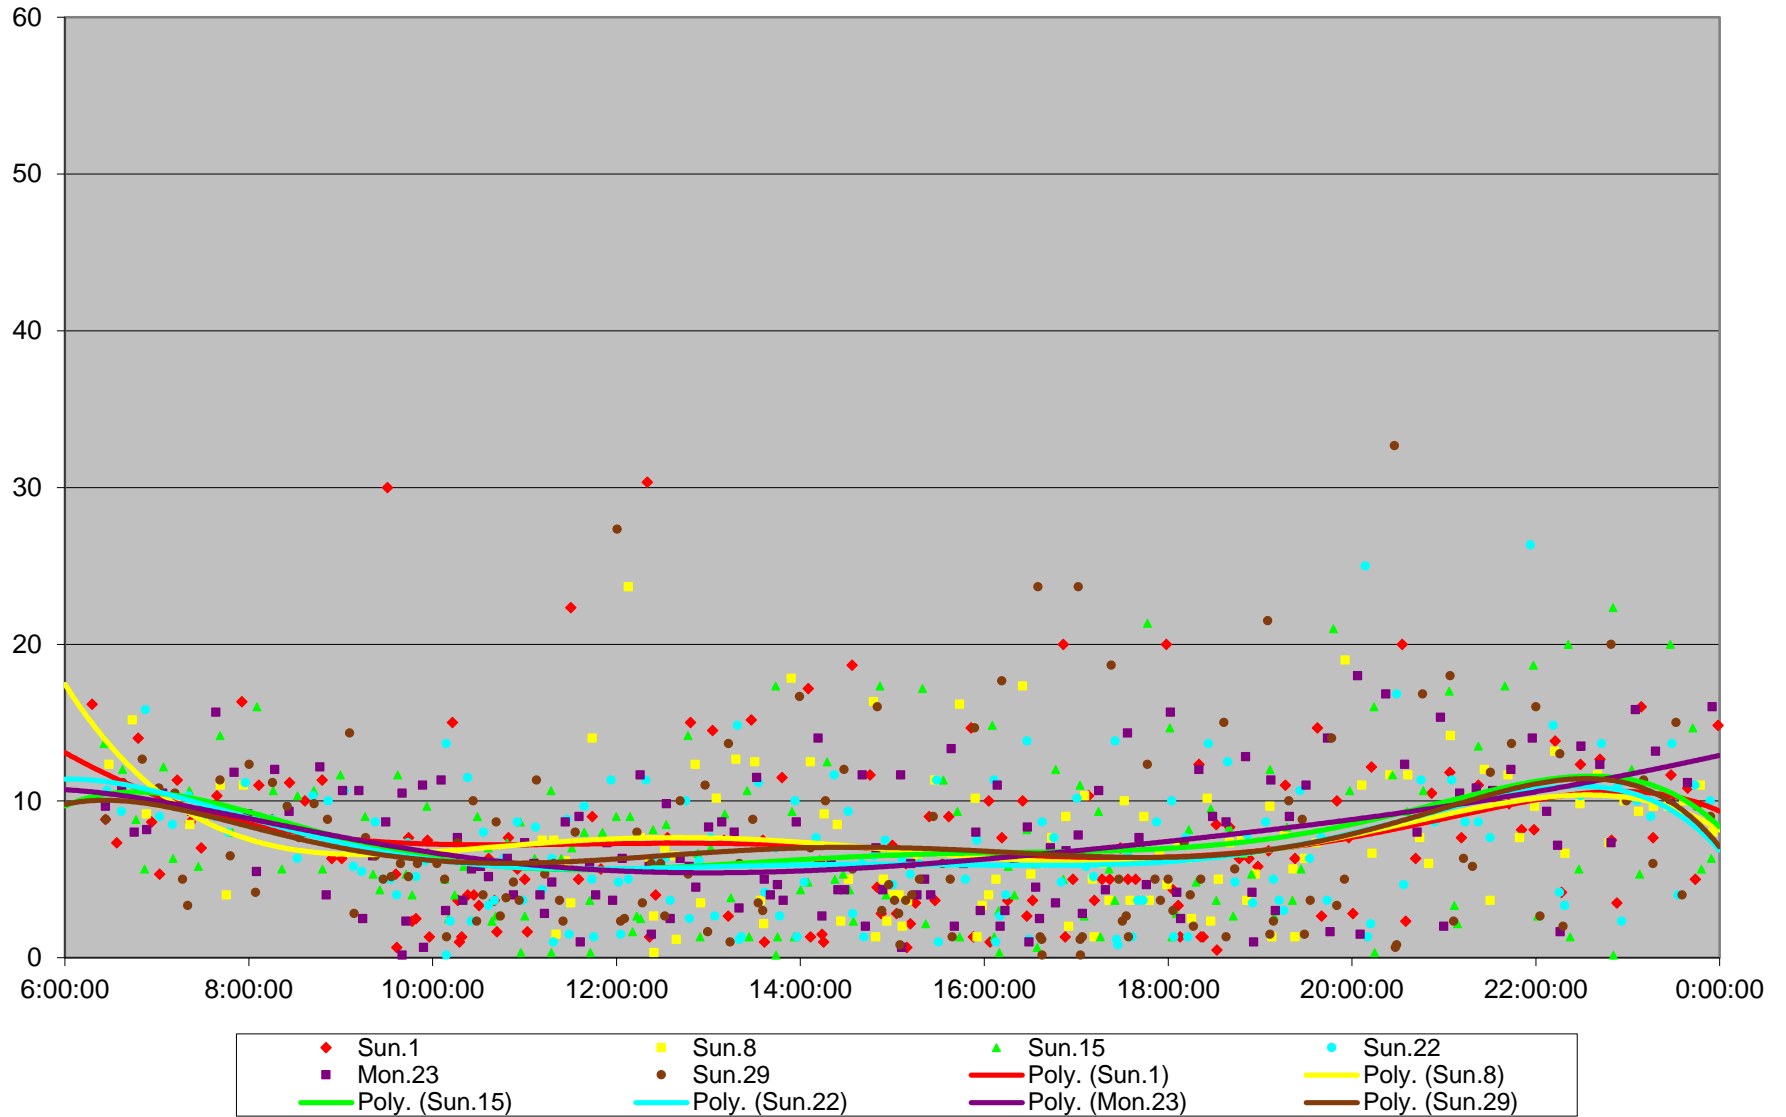

504 King Headways at Yonge Westbound May 2016

504 King Headways at Yonge Westbound May 2016

504 King Headways at Yonge Westbound May 2016

504 King Headways at Yonge Westbound May 2016

504 King Headways at Yonge Westbound May 2016

504 King Headways at Yonge Westbound May 2016

504 King Headways at Yonge Westbound May 2016

504 King Headways at Yonge Westbound May 2016 Weekday Statistics

504 King Headways at Yonge Westbound May 2016 Saturday Statistics

504 King Headways at Yonge Westbound May 2016 Sunday Statistics