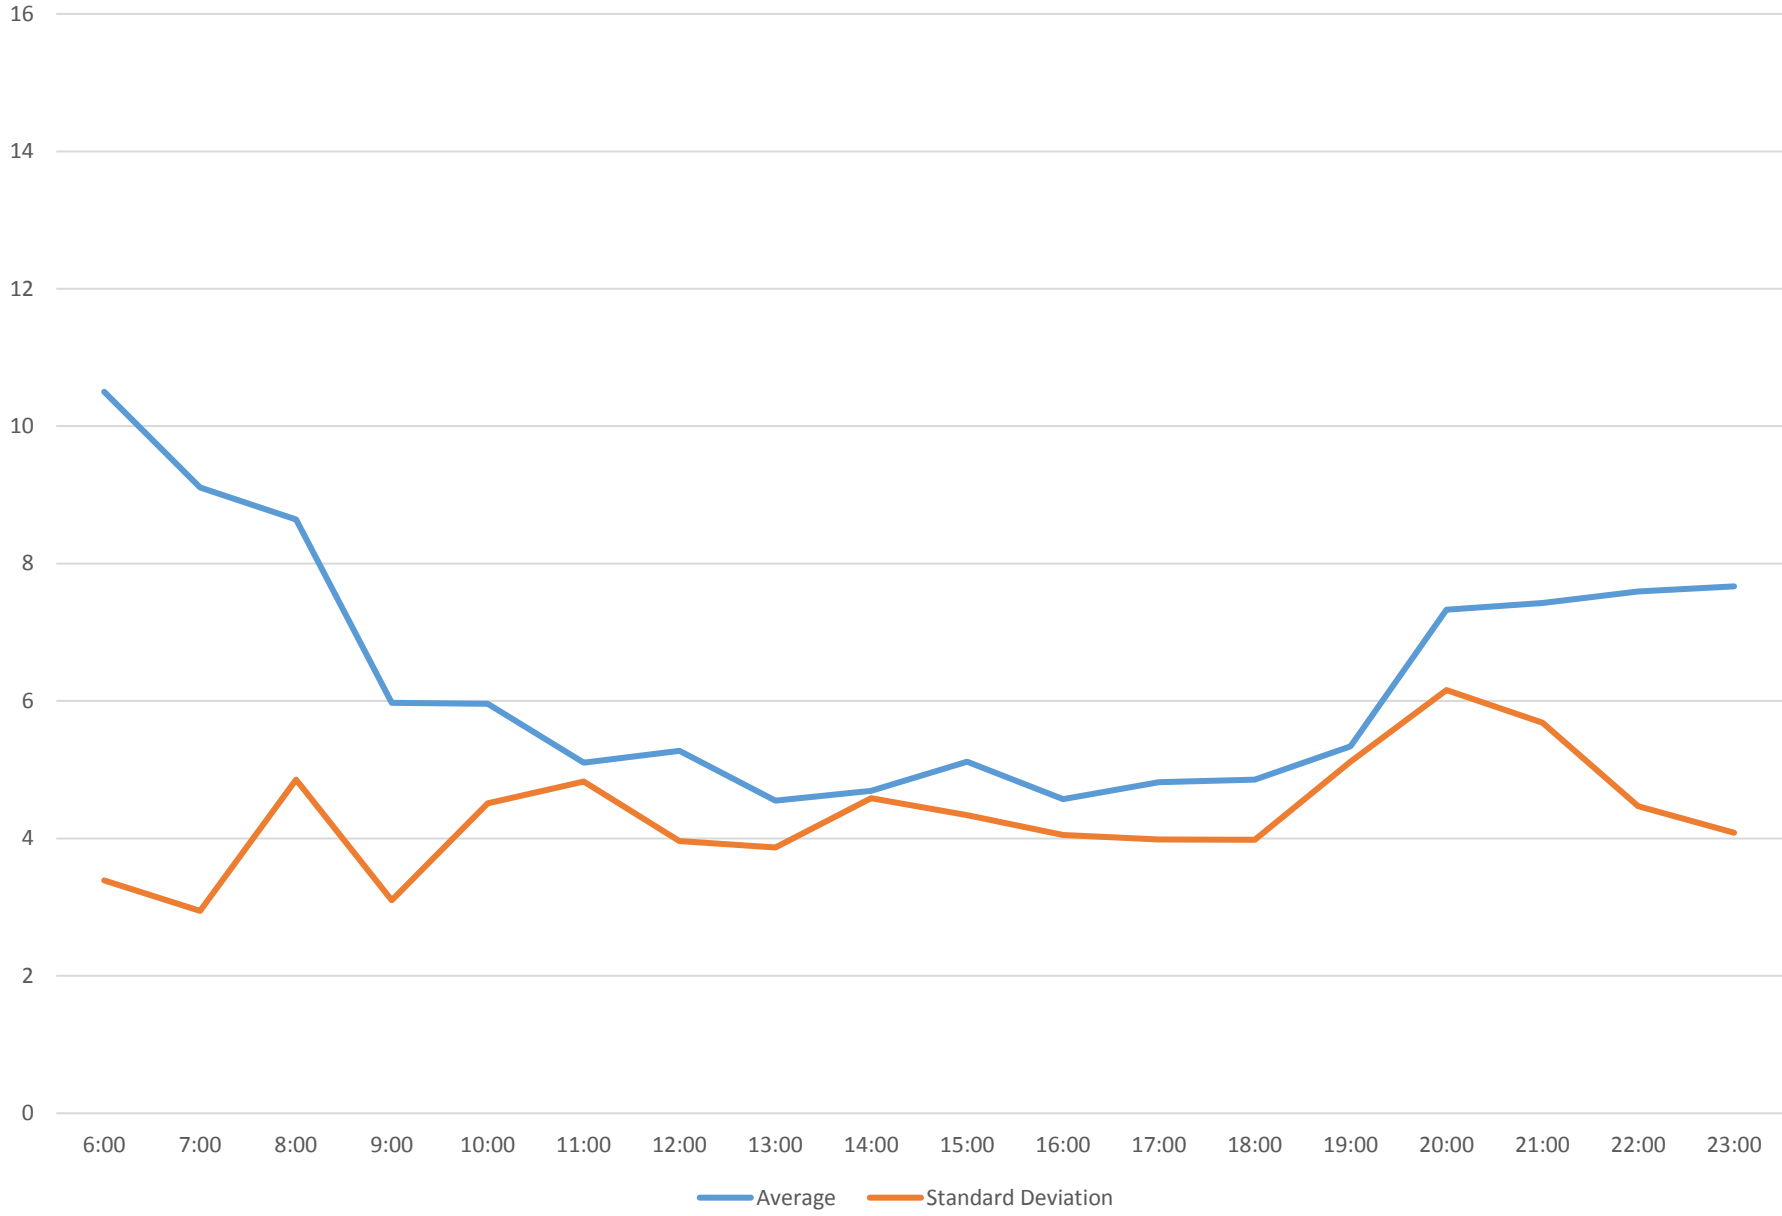

504 King Headways at Yonge Westbound May 2016

504 King Headways at Yonge Westbound May 2016

504 King Headways at Yonge Westbound May 2016 Weekday Statistics

504 King Headways at Yonge Westbound May 2016 Saturday Statistics

504 King Headways at Yonge Westbound May 2016 Sunday Statistics