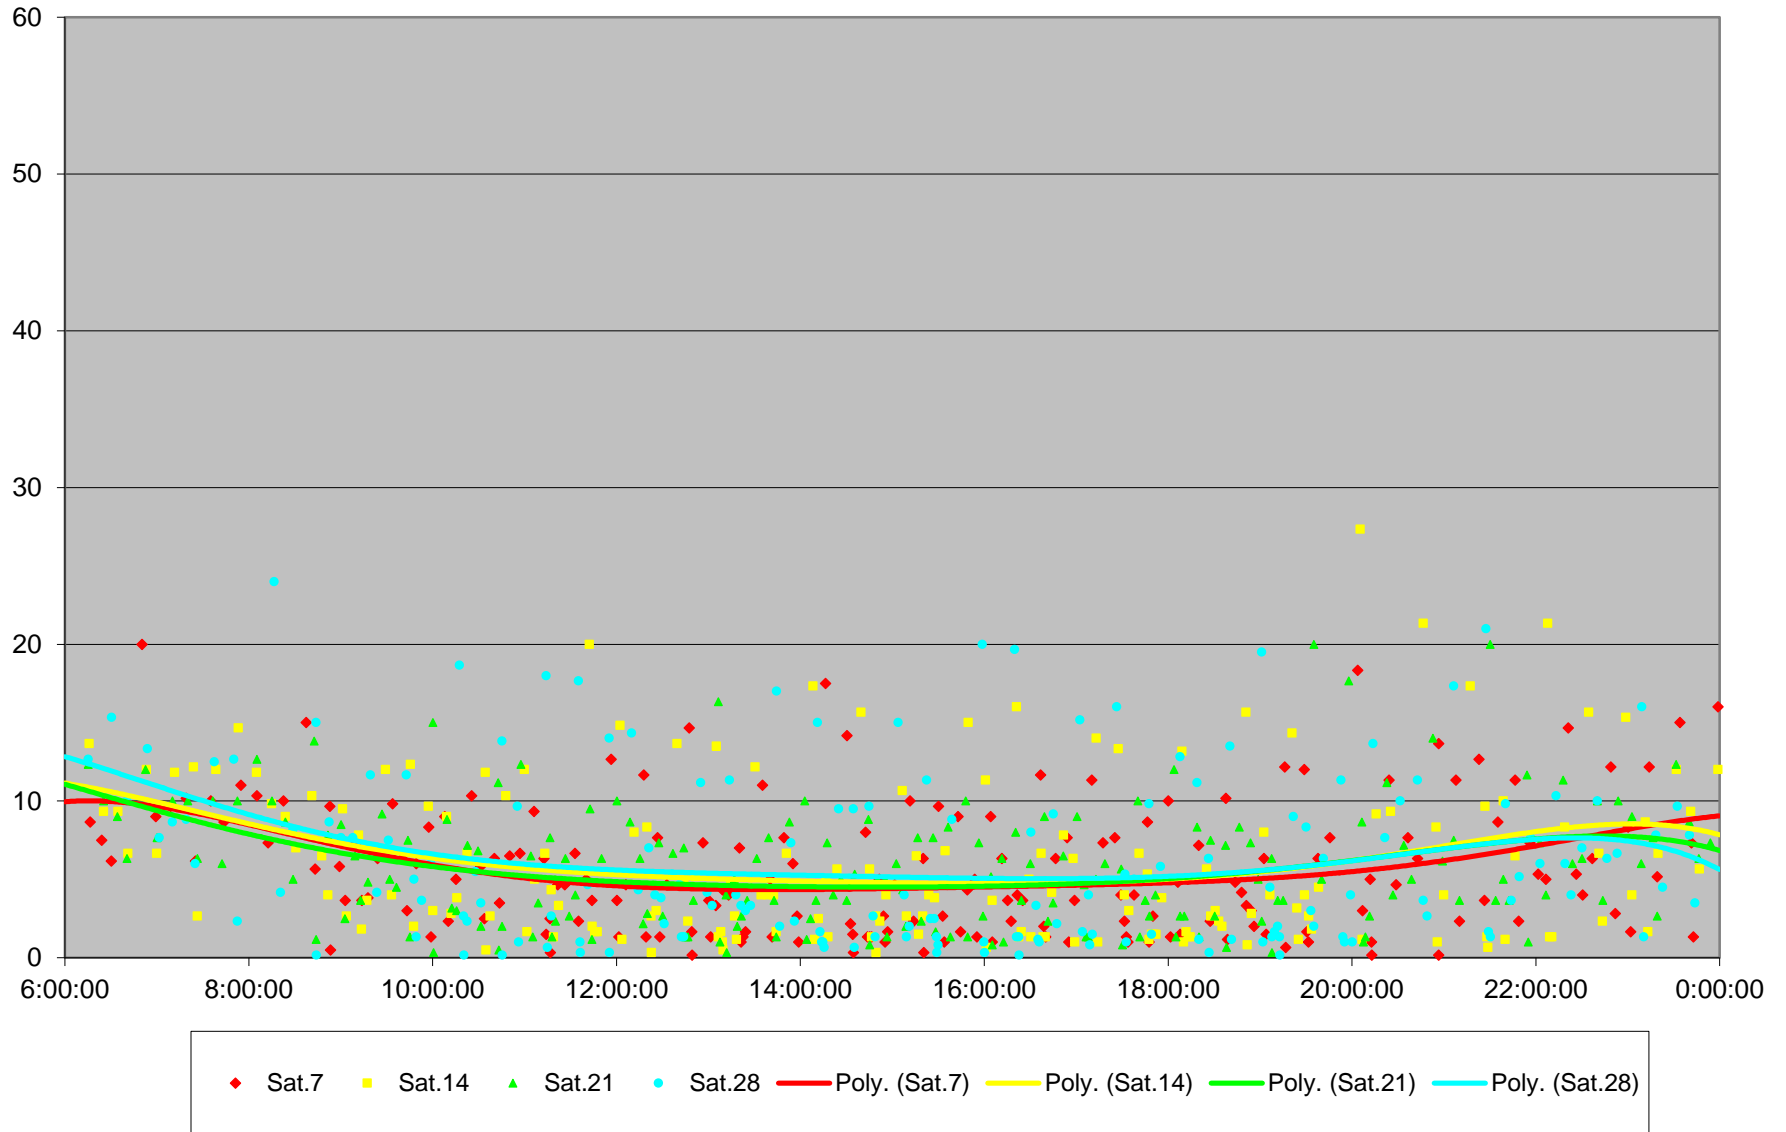

504 King Headways at Yonge Westbound May 2016

504 King Headways at Yonge Westbound May 2016

504 King Headways at Yonge Westbound May 2016

504 King Headways at Yonge Westbound May 2016

504 King Headways at Yonge Westbound May 2016

504 King Headways at Yonge Westbound May 2016

504 King Headways at Yonge Westbound May 2016

504 King Headways at Yonge Westbound May 2016 Weekday Statistics

504 King Headways at Yonge Westbound May 2016 Saturday Statistics

504 King Headways at Yonge Westbound May 2016 Sunday Statistics