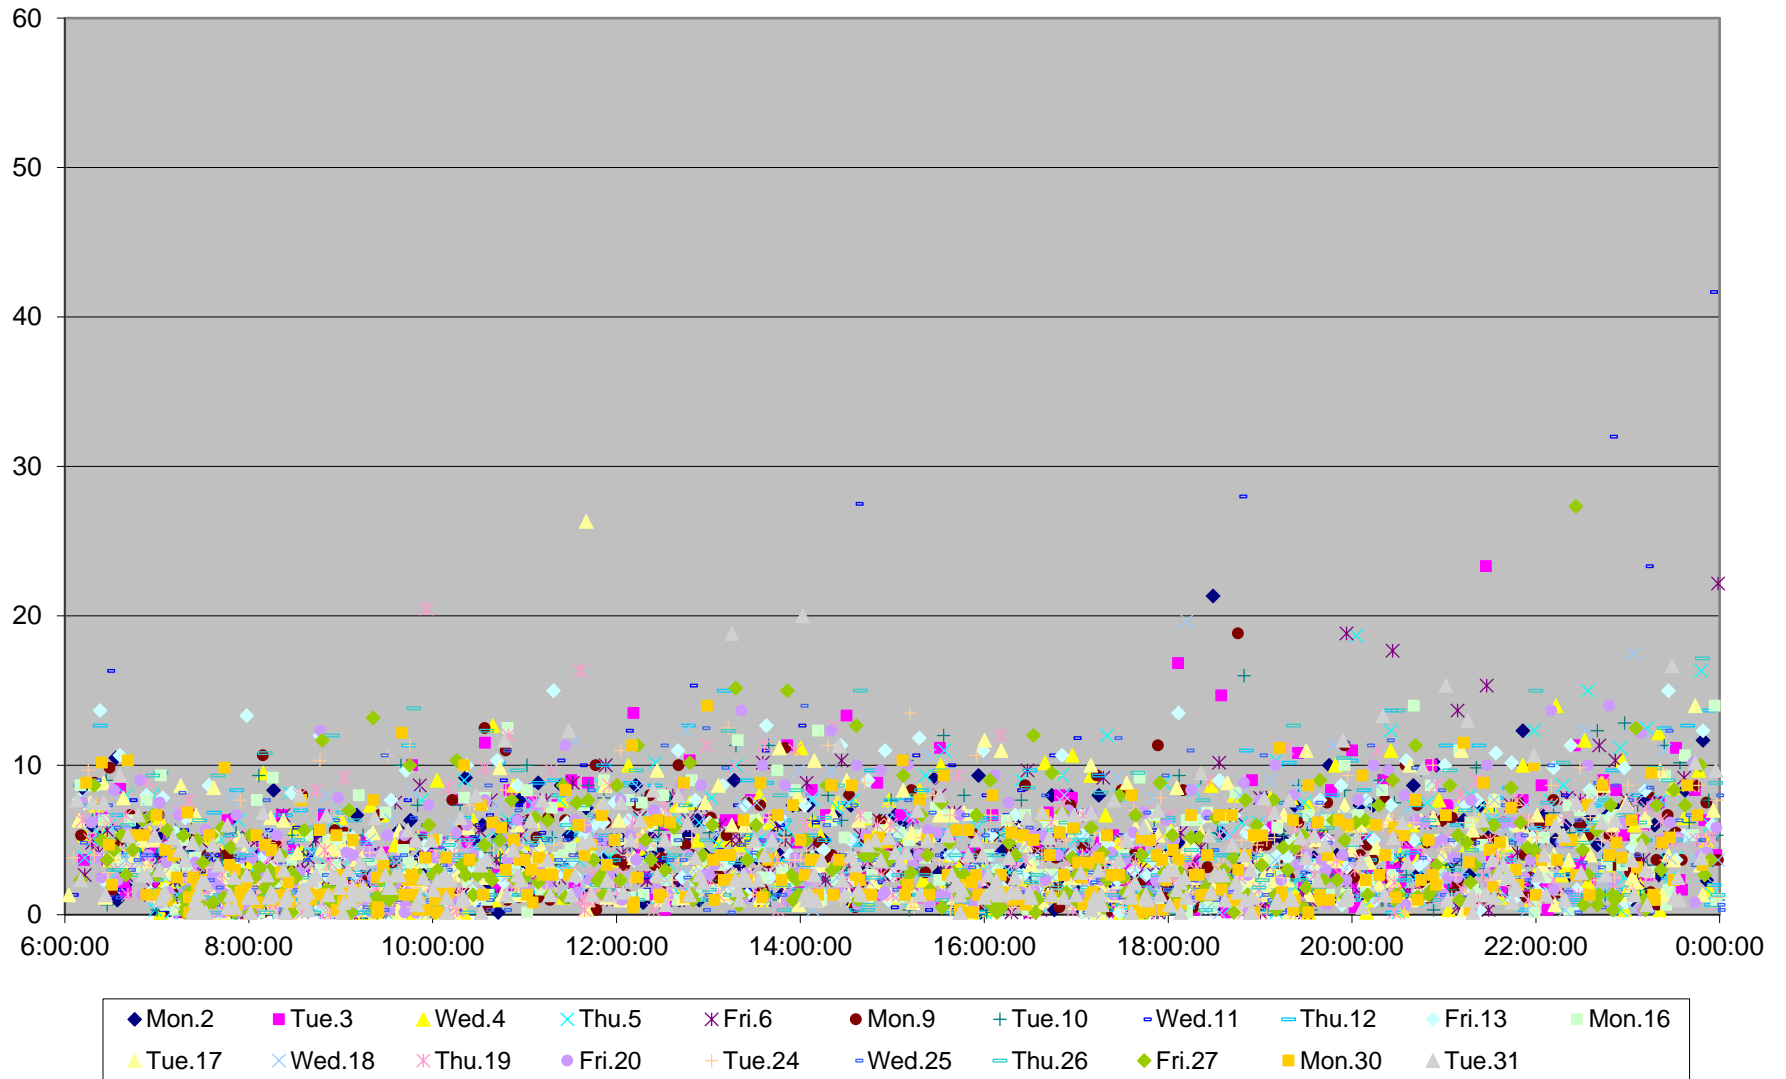

504 King Headways at Yonge Westbound May 2016

504 King Headways at Yonge Westbound May 2016

504 King Headways at Yonge Westbound May 2016

504 King Headways at Yonge Westbound May 2016

504 King Headways at Yonge Westbound May 2016

504 King Headways at Yonge Westbound May 2016

504 King Headways at Yonge Westbound May 2016

504 King Headways at Yonge Westbound May 2016 Weekday Statistics

504 King Headways at Yonge Westbound May 2016 Saturday Statistics

504 King Headways at Yonge Westbound May 2016 Sunday Statistics