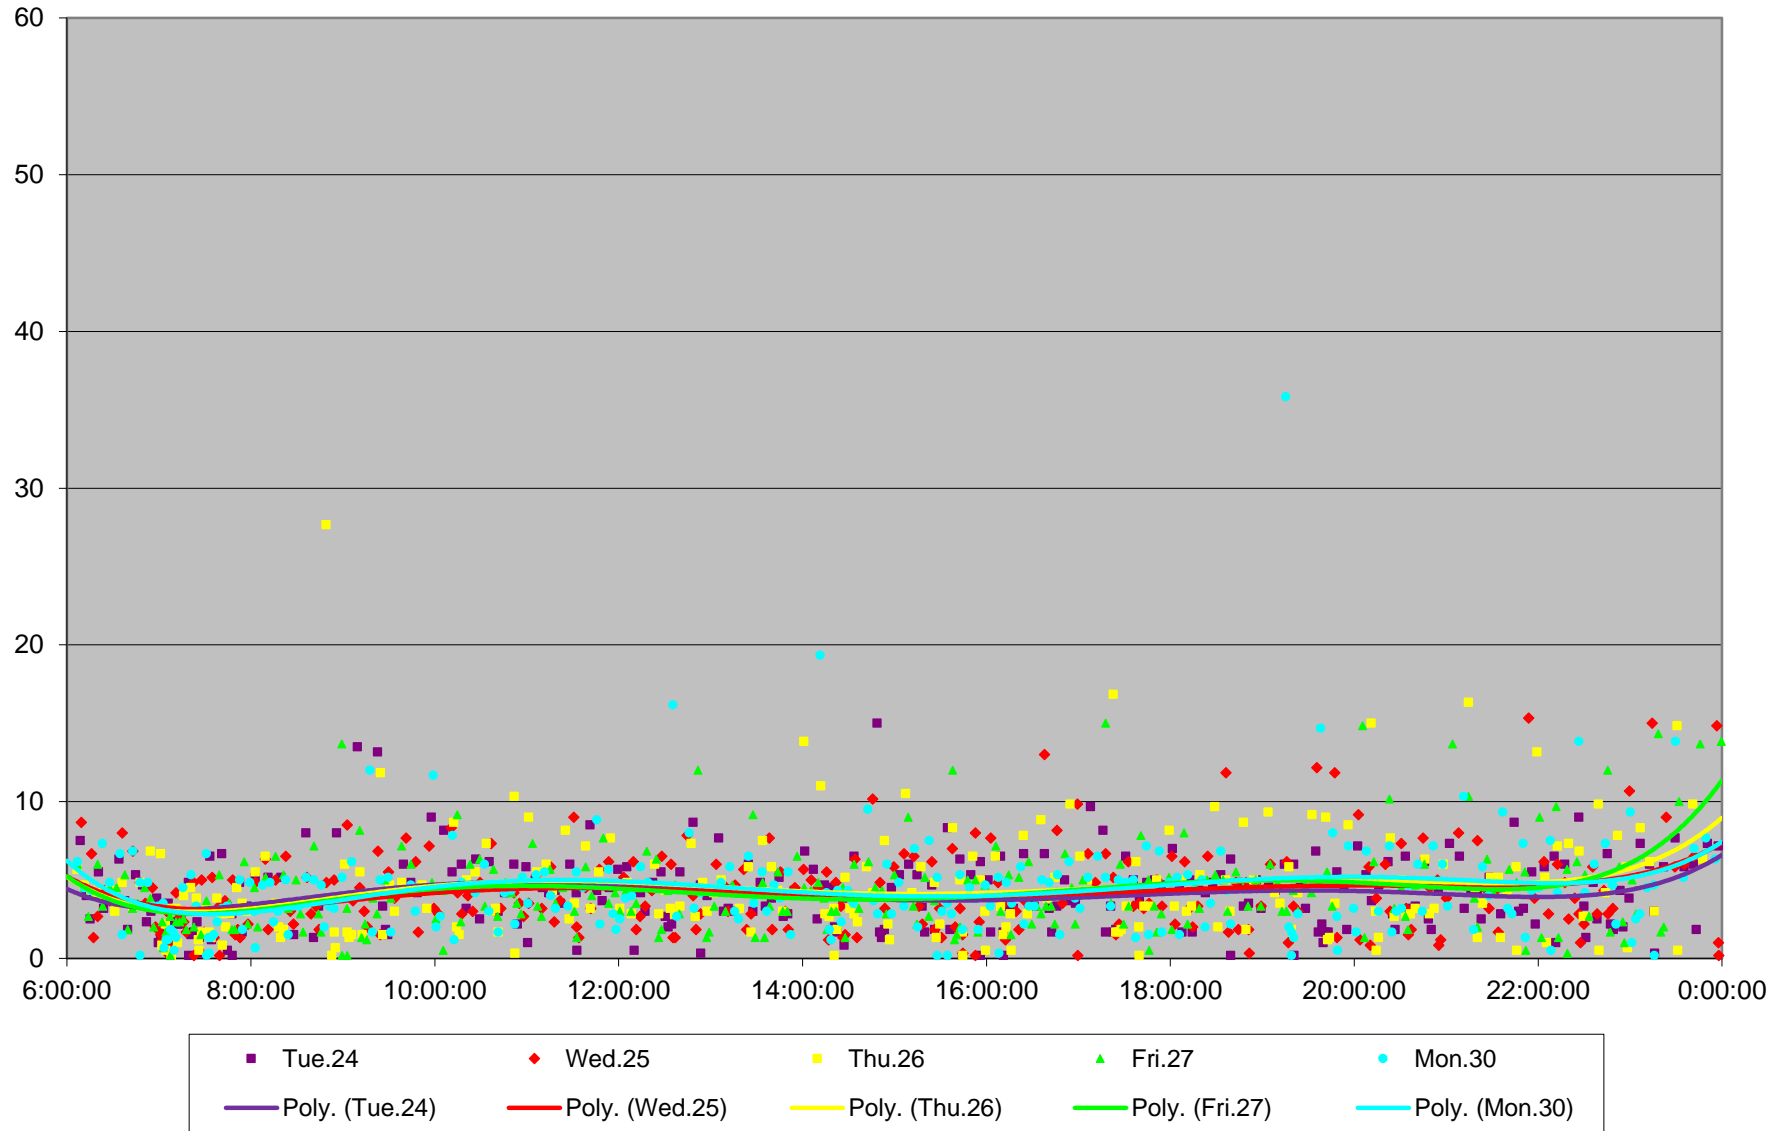

504 King Headways at Danforth Southbound May 2016

504 King Headways at Danforth Southbound May 2016

504 King Headways at Danforth Southbound May 2016

504 King Headways at Danforth Southbound May 2016

504 King Headways at Danforth Southbound May 2016

504 King Headways at Danforth Southbound May 2016

504 King Headways at Danforth Southbound May 2016

504 King Headways at Danforth Southbound May 2016 Weekday Statistics

504 King Headways at Danforth Southbound May 2016 Saturday Statistics

504 King Headways at Danforth Southbound May 2016 Sunday Statistics