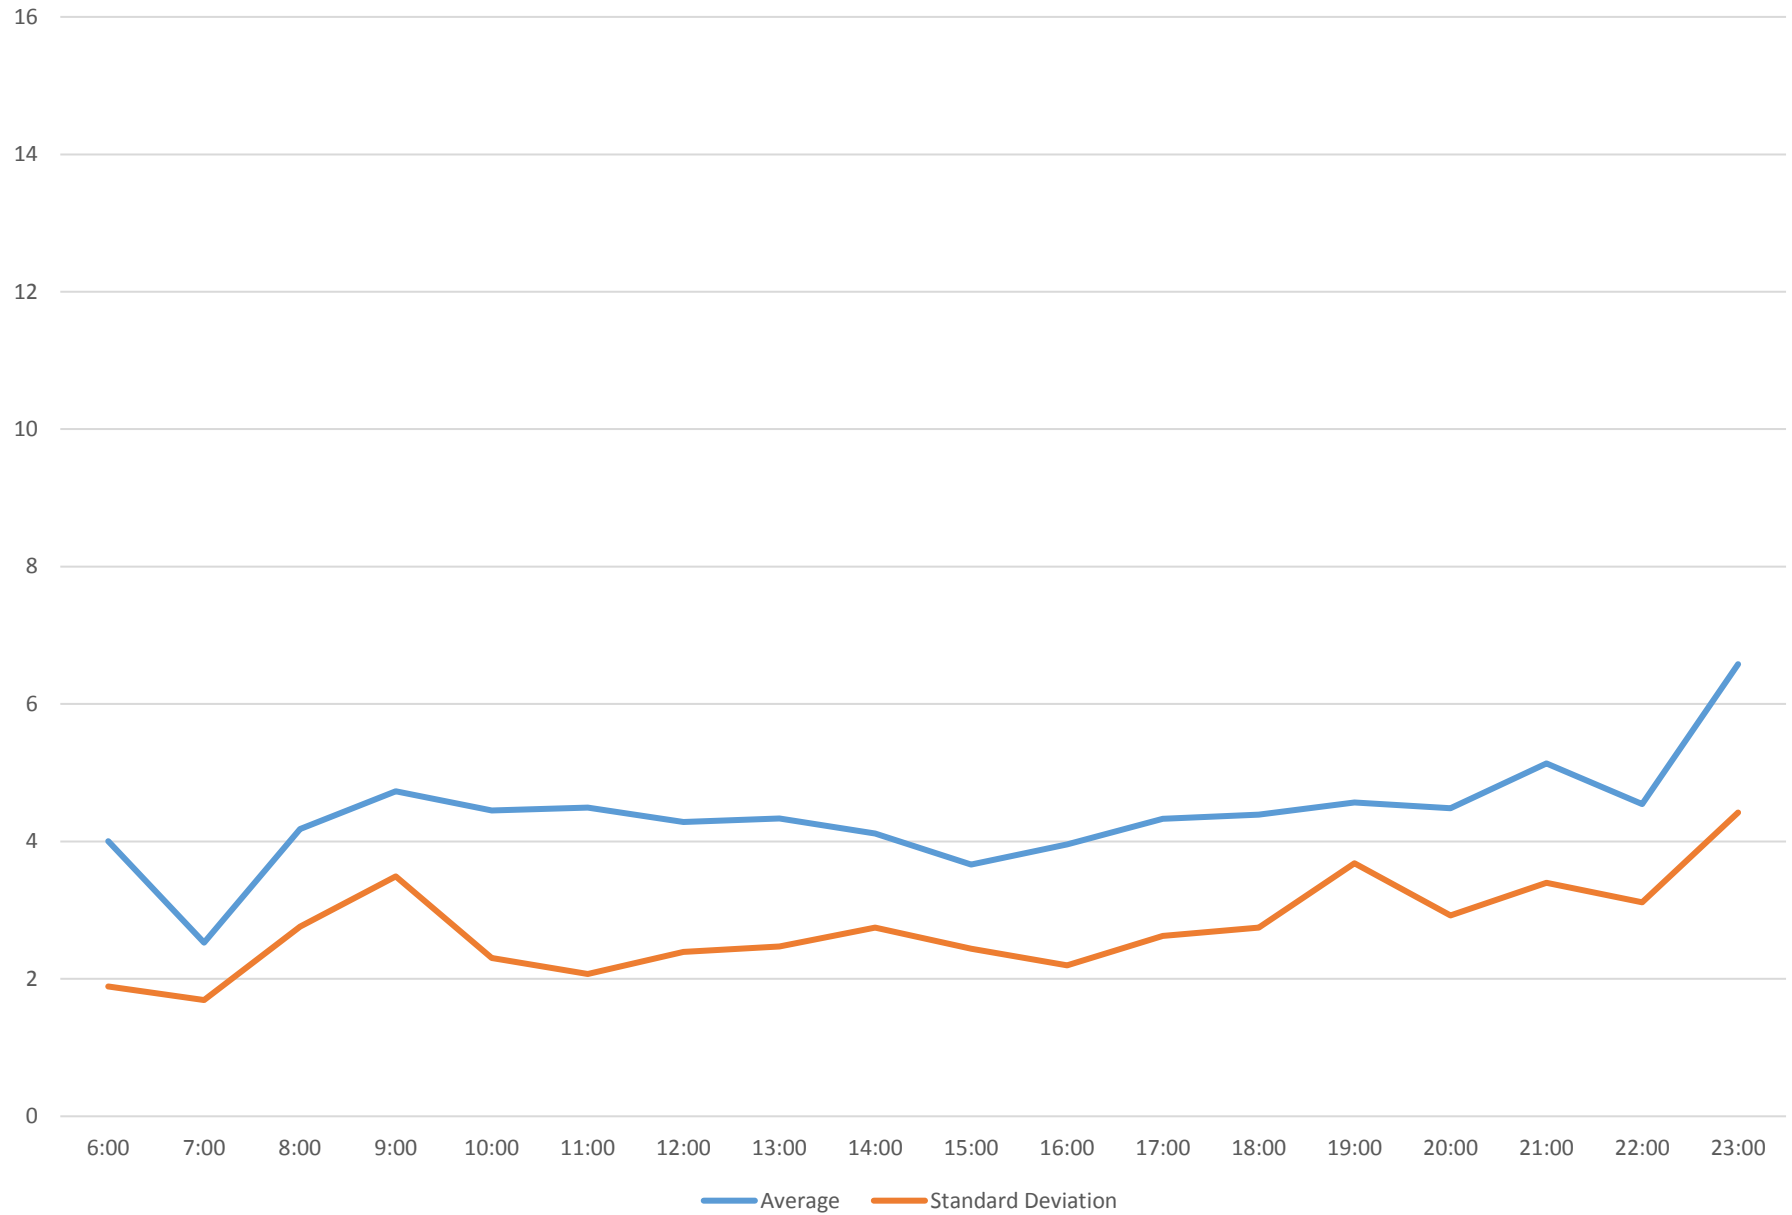

504 King Headways at Danforth Southbound May 2016

504 King Headways at Danforth Southbound May 2016

504 King Headways at Danforth Southbound May 2016

504 King Headways at Danforth Southbound May 2016

504 King Headways at Danforth Southbound May 2016

504 King Headways at Danforth Southbound May 2016

504 King Headways at Danforth Southbound May 2016

504 King Headways at Danforth Southbound May 2016 Weekday Statistics

504 King Headways at Danforth Southbound May 2016 Saturday Statistics

504 King Headways at Danforth Southbound May 2016 Sunday Statistics