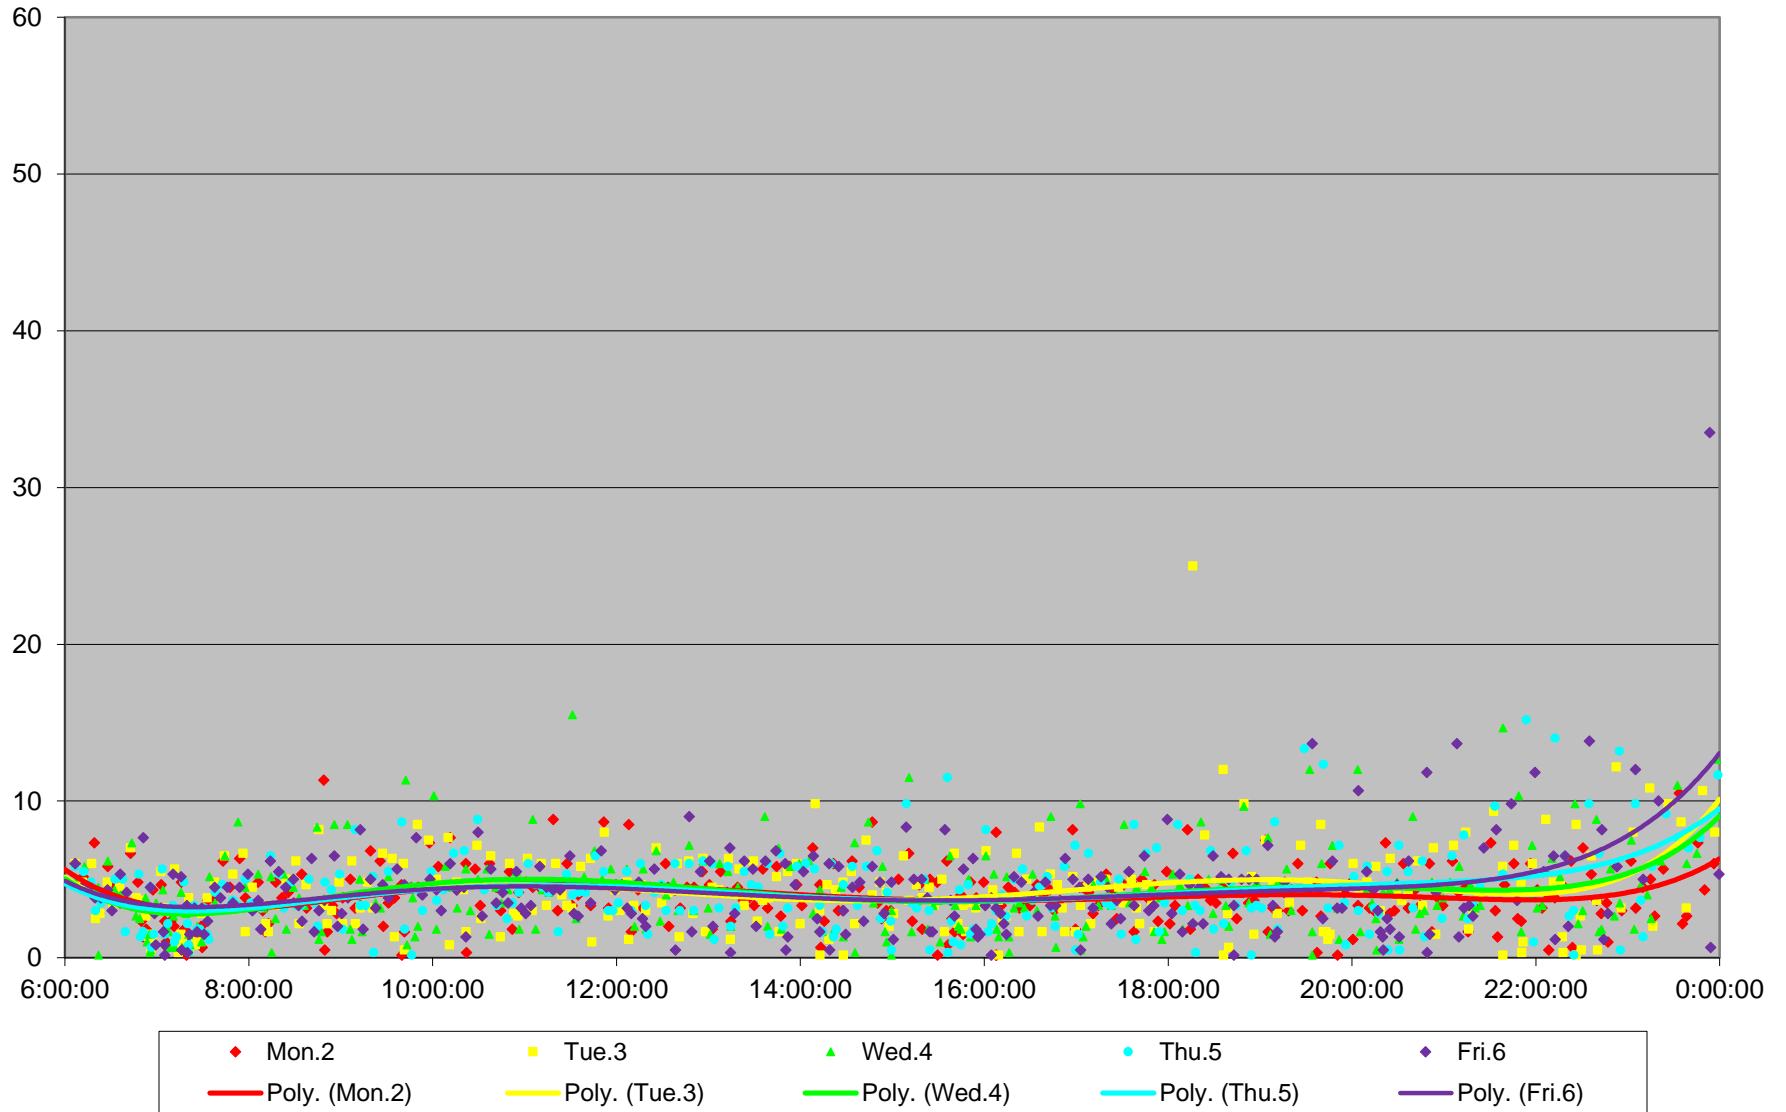

504 King Headways at Danforth Southbound May 2016

504 King Headways at Danforth Southbound May 2016

504 King Headways at Danforth Southbound May 2016

504 King Headways at Danforth Southbound May 2016

504 King Headways at Danforth Southbound May 2016

504 King Headways at Danforth Southbound May 2016

504 King Headways at Danforth Southbound May 2016

504 King Headways at Danforth Southbound May 2016 Weekday Statistics

504 King Headways at Danforth Southbound May 2016 Saturday Statistics

504 King Headways at Danforth Southbound May 2016 Sunday Statistics