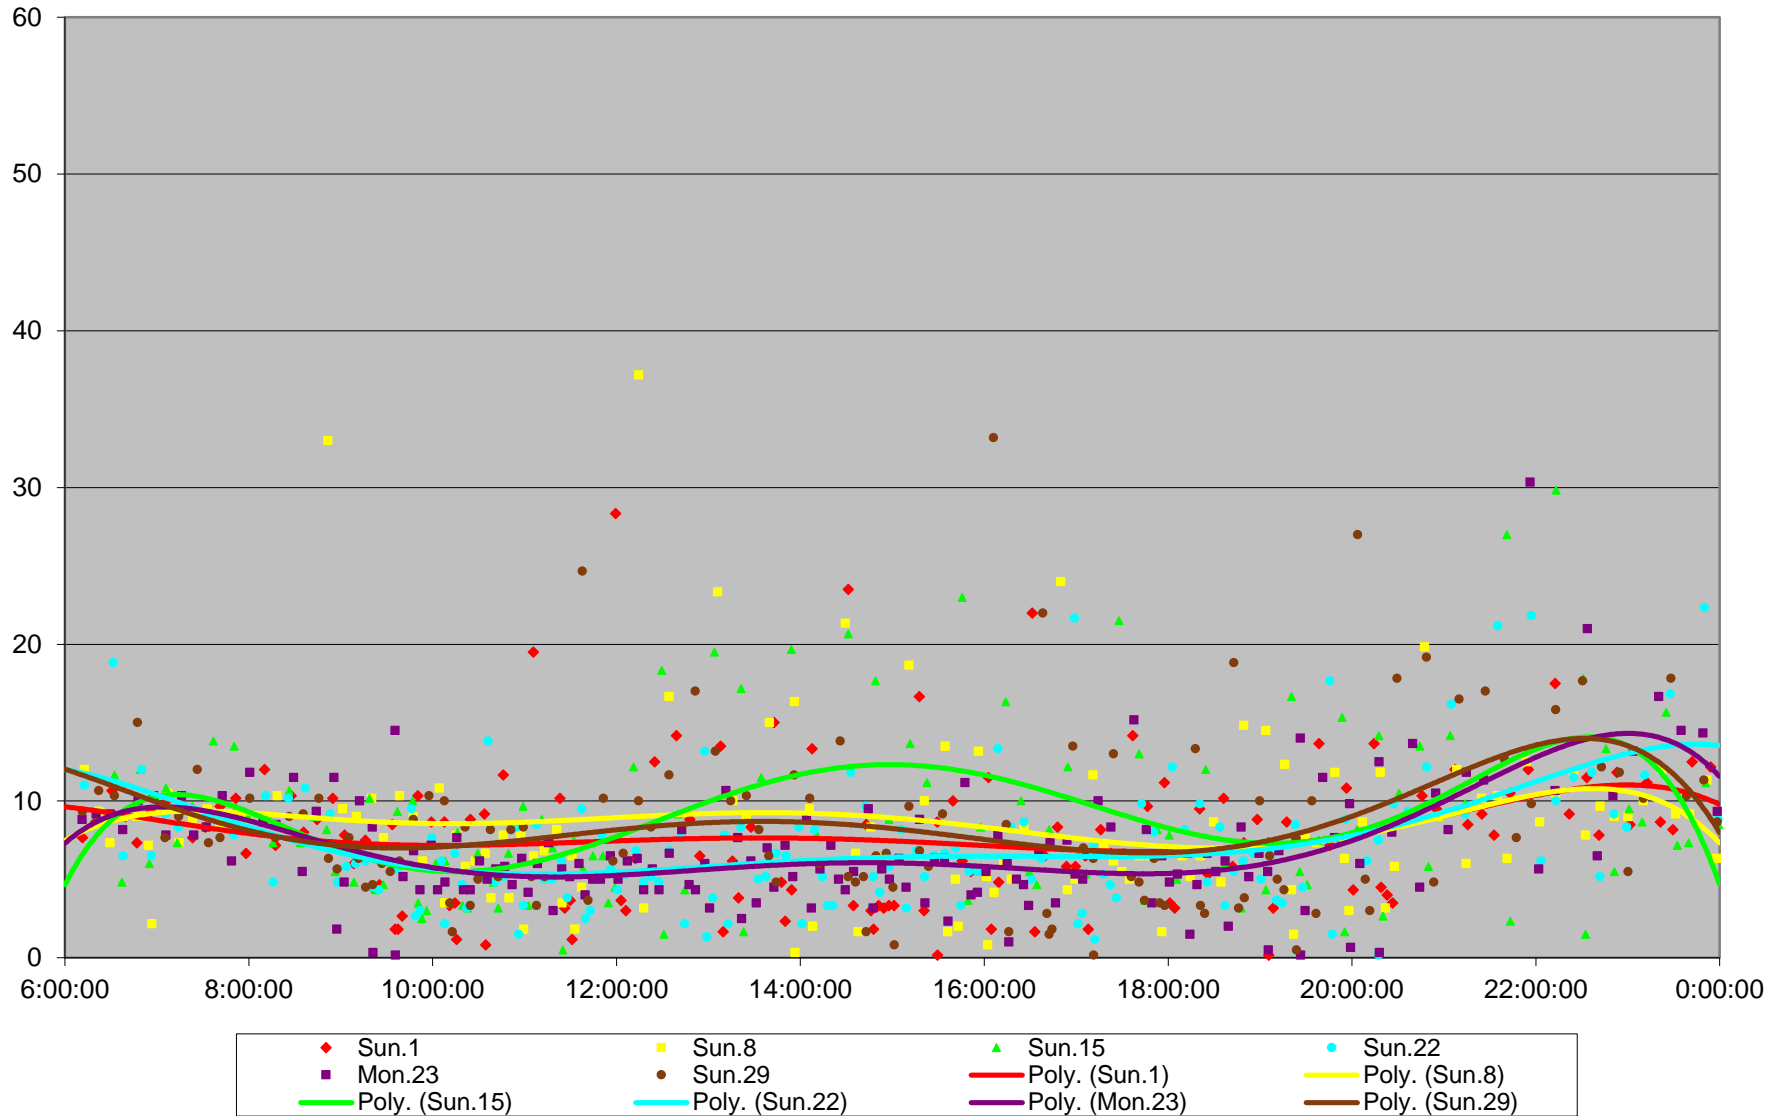

504 King Headways at Danforth Southbound May 2016

504 King Headways at Danforth Southbound May 2016

504 King Headways at Danforth Southbound May 2016

504 King Headways at Danforth Southbound May 2016

504 King Headways at Danforth Southbound May 2016

504 King Headways at Danforth Southbound May 2016

504 King Headways at Danforth Southbound May 2016

504 King Headways at Danforth Southbound May 2016 Weekday Statistics

504 King Headways at Danforth Southbound May 2016 Saturday Statistics

504 King Headways at Danforth Southbound May 2016 Sunday Statistics