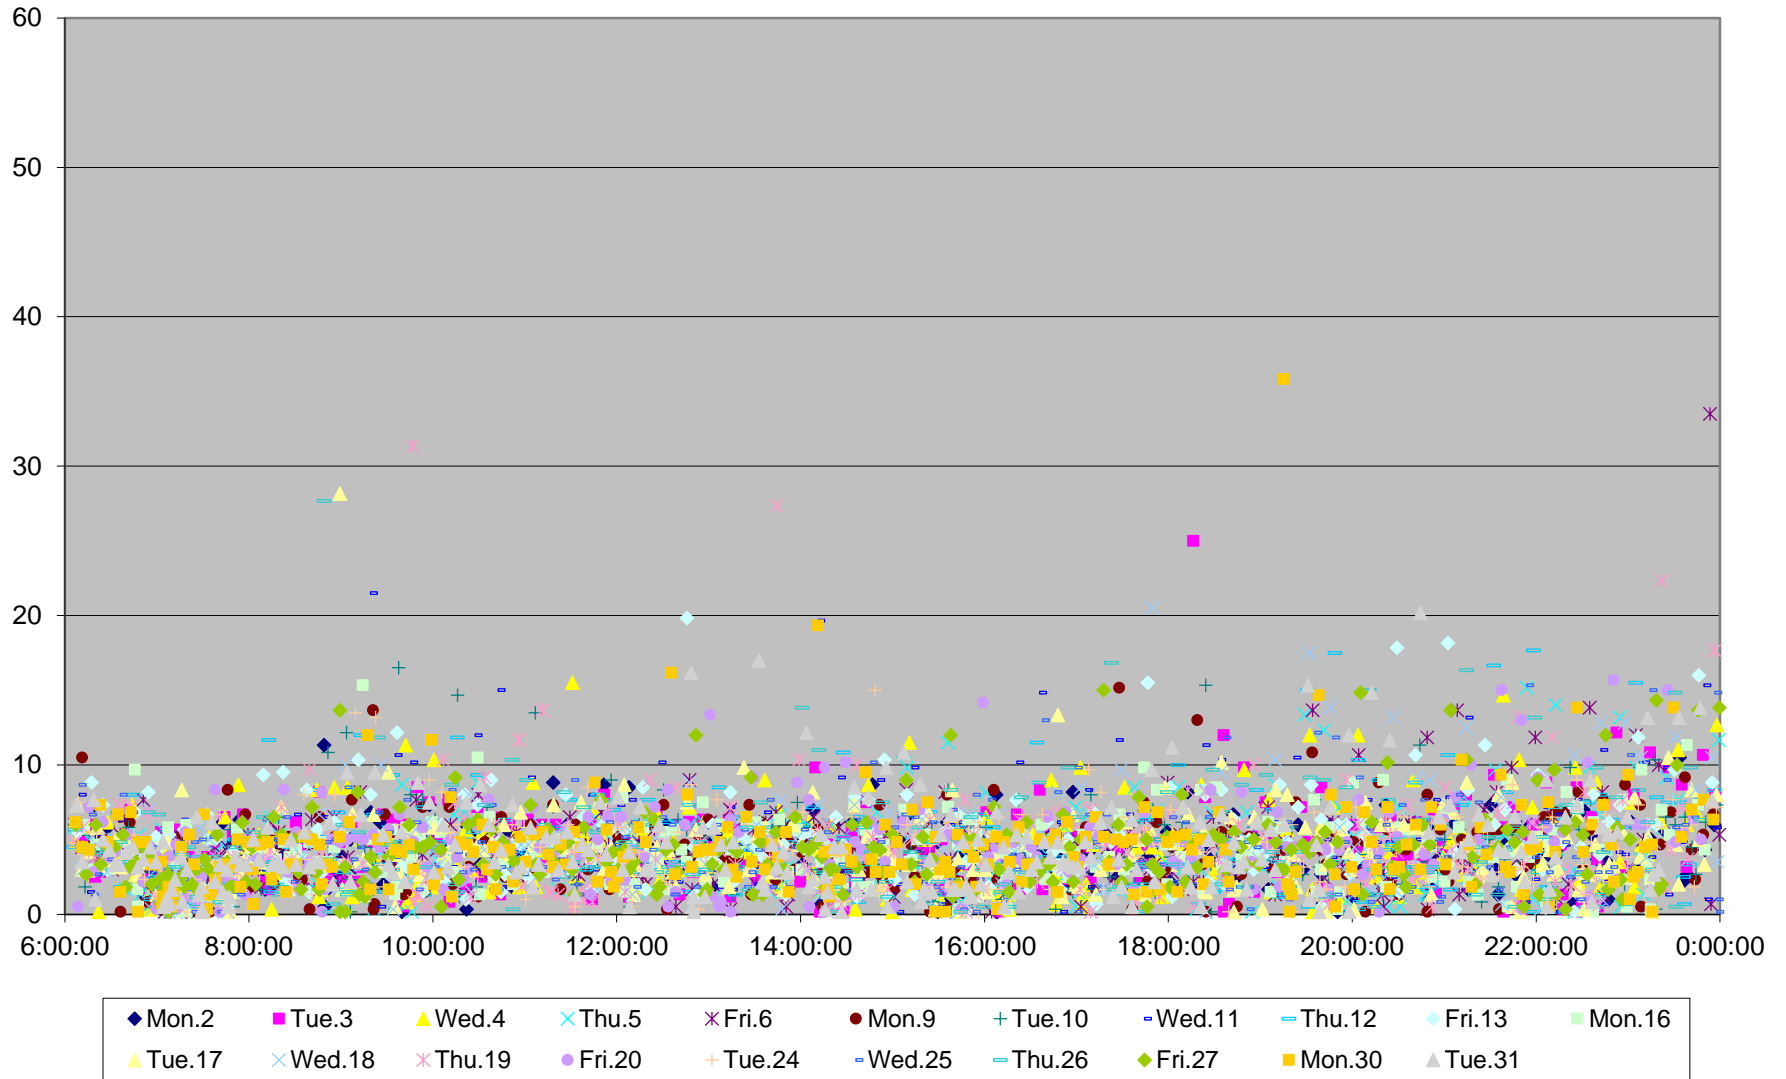

504 King Headways at Danforth Southbound May 2016

504 King Headways at Danforth Southbound May 2016

504 King Headways at Danforth Southbound May 2016

504 King Headways at Danforth Southbound May 2016

504 King Headways at Danforth Southbound May 2016

504 King Headways at Danforth Southbound May 2016

504 King Headways at Danforth Southbound May 2016

504 King Headways at Danforth Southbound May 2016 Weekday Statistics

504 King Headways at Danforth Southbound May 2016 Saturday Statistics

504 King Headways at Danforth Southbound May 2016 Sunday Statistics