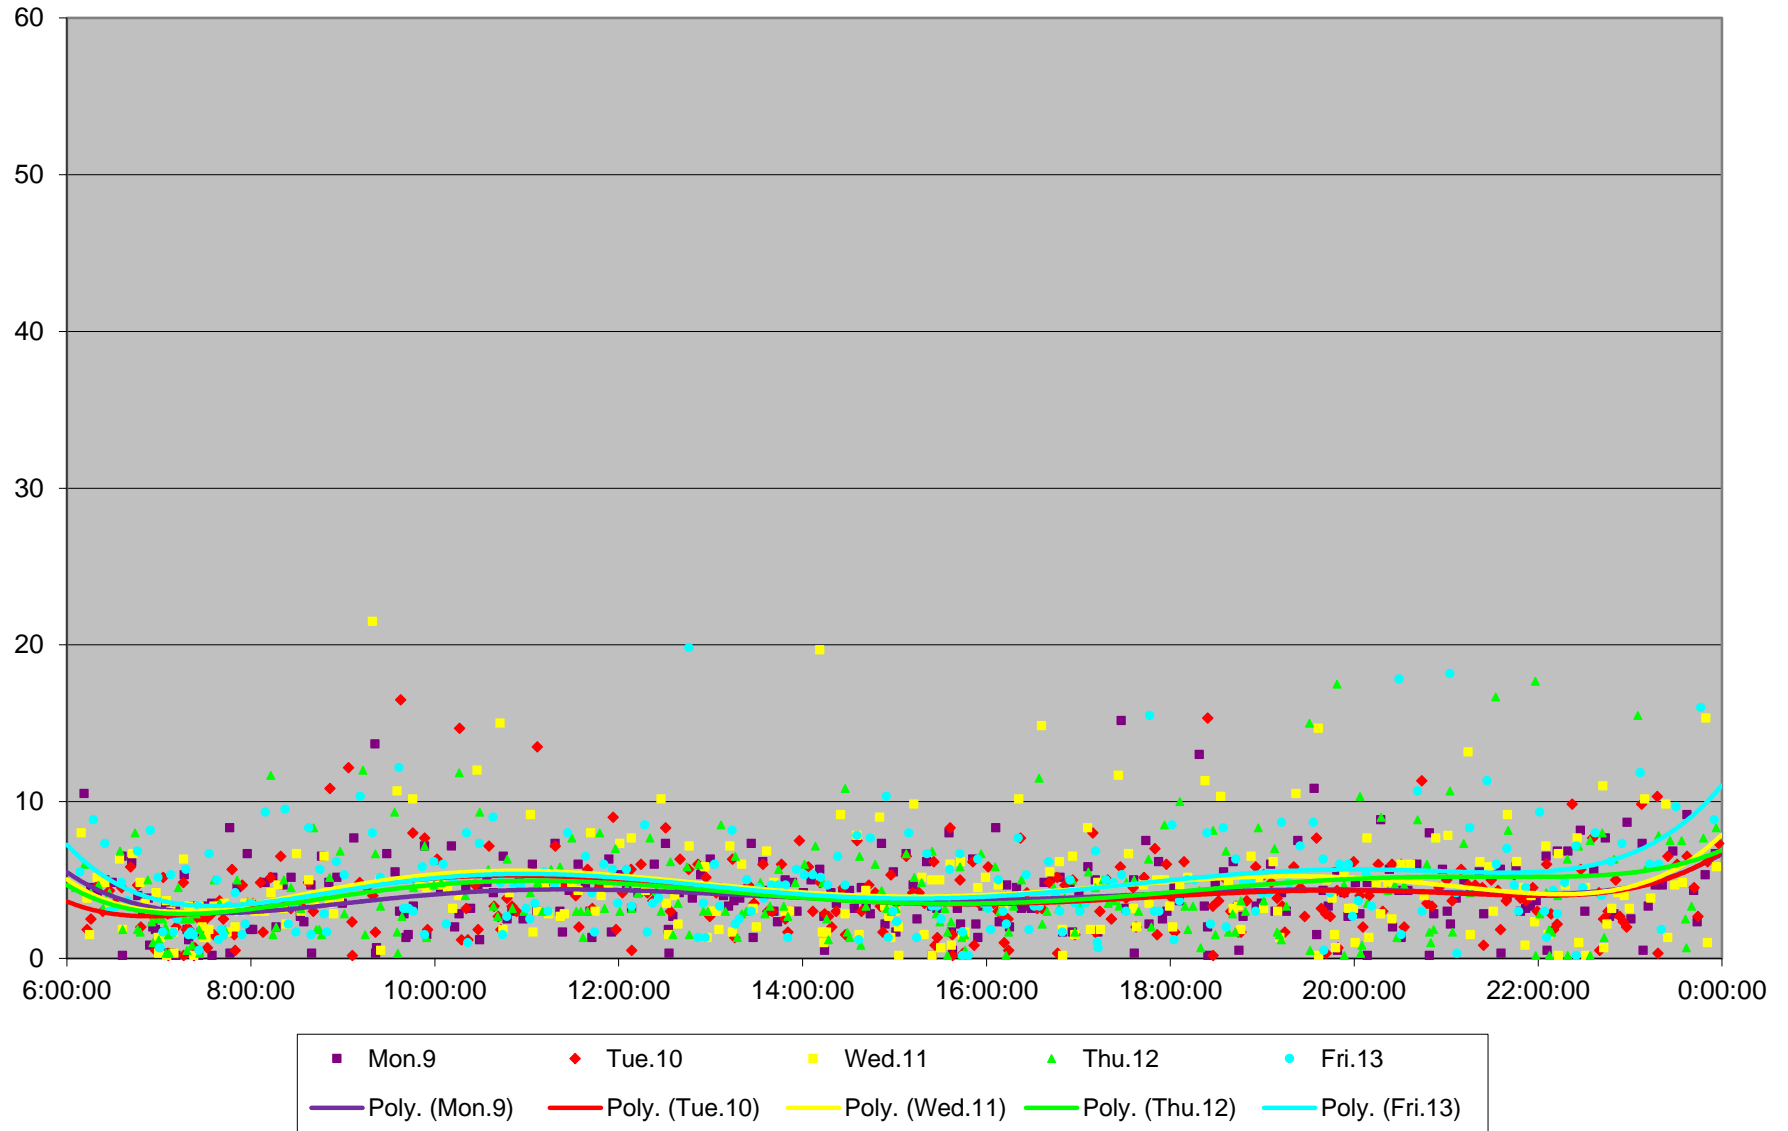

504 King Headways at Danforth Southbound May 2016

504 King Headways at Danforth Southbound May 2016

504 King Headways at Danforth Southbound May 2016

504 King Headways at Danforth Southbound May 2016

504 King Headways at Danforth Southbound May 2016

504 King Headways at Danforth Southbound May 2016

504 King Headways at Danforth Southbound May 2016

504 King Headways at Danforth Southbound May 2016 Weekday Statistics

504 King Headways at Danforth Southbound May 2016 Saturday Statistics

504 King Headways at Danforth Southbound May 2016 Sunday Statistics