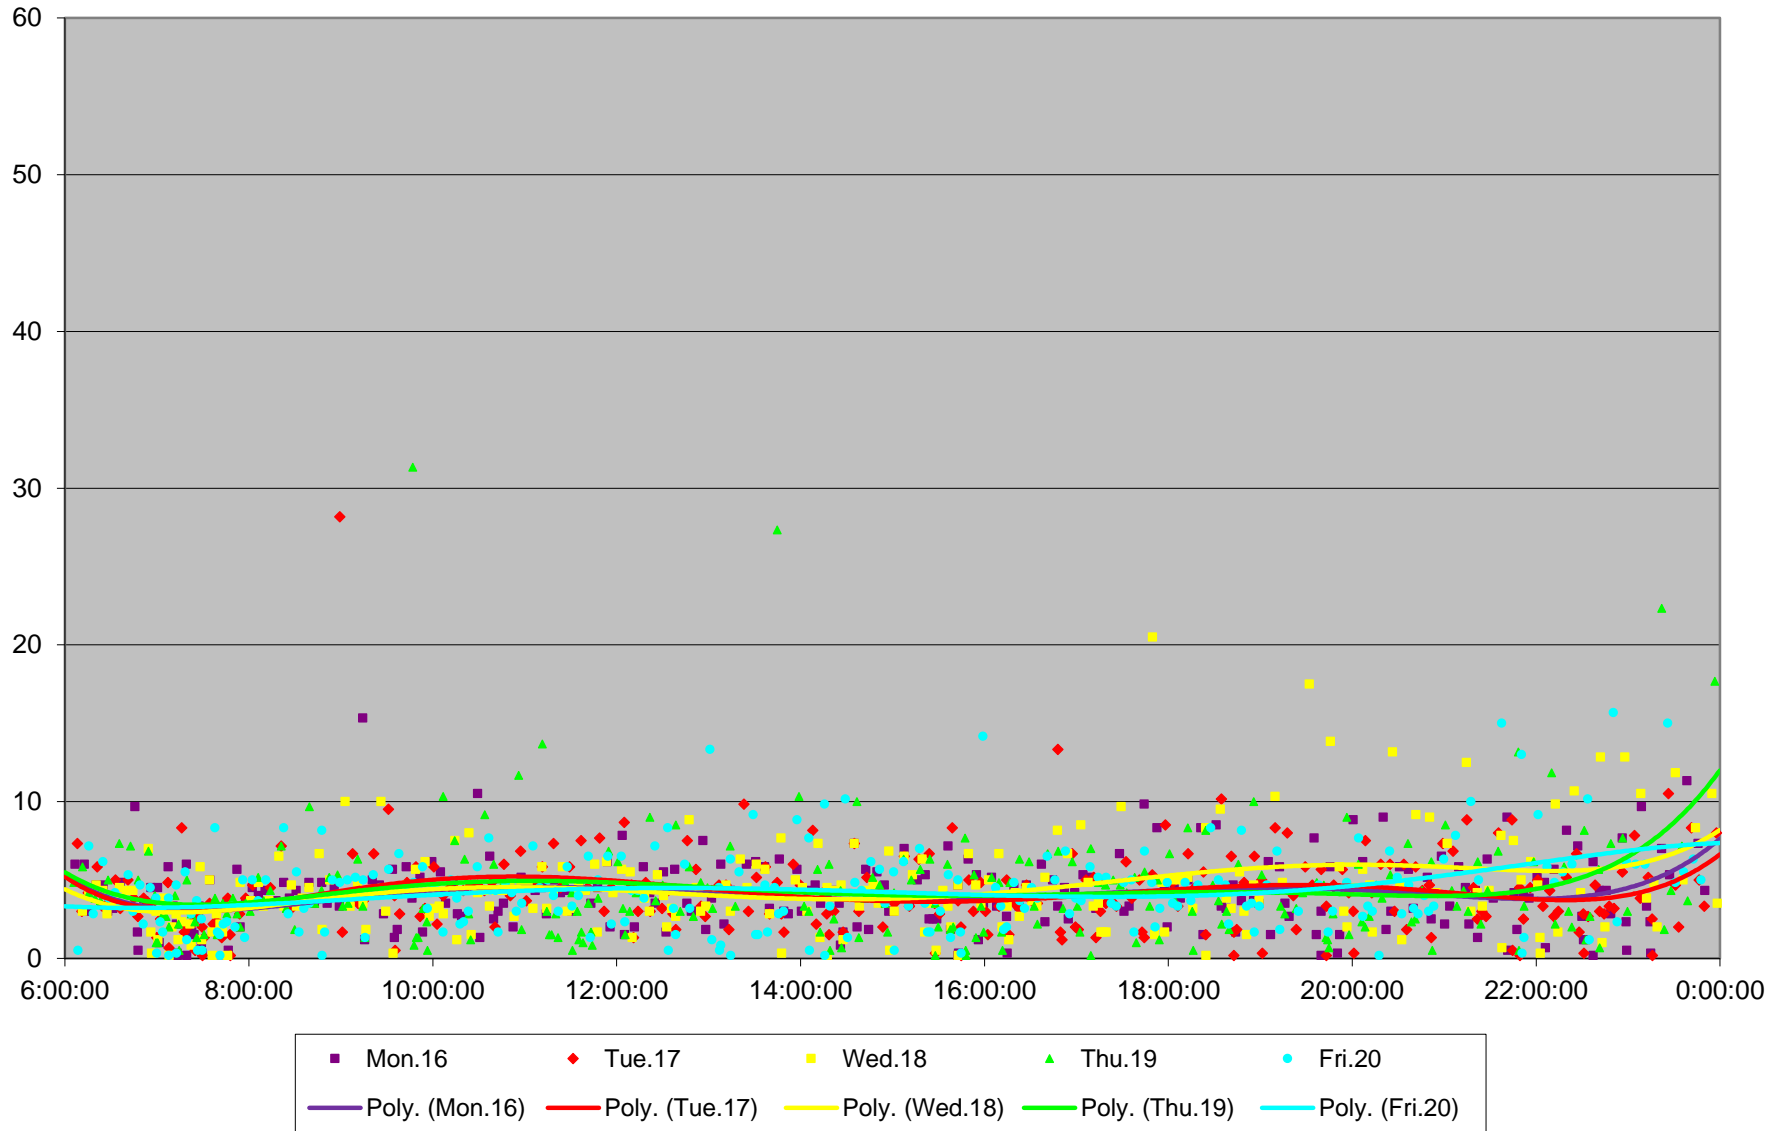

504 King Headways at Danforth Southbound May 2016

504 King Headways at Danforth Southbound May 2016

504 King Headways at Danforth Southbound May 2016

504 King Headways at Danforth Southbound May 2016

504 King Headways at Danforth Southbound May 2016

504 King Headways at Danforth Southbound May 2016

504 King Headways at Danforth Southbound May 2016

504 King Headways at Danforth Southbound May 2016 Weekday Statistics

504 King Headways at Danforth Southbound May 2016 Saturday Statistics

504 King Headways at Danforth Southbound May 2016 Sunday Statistics