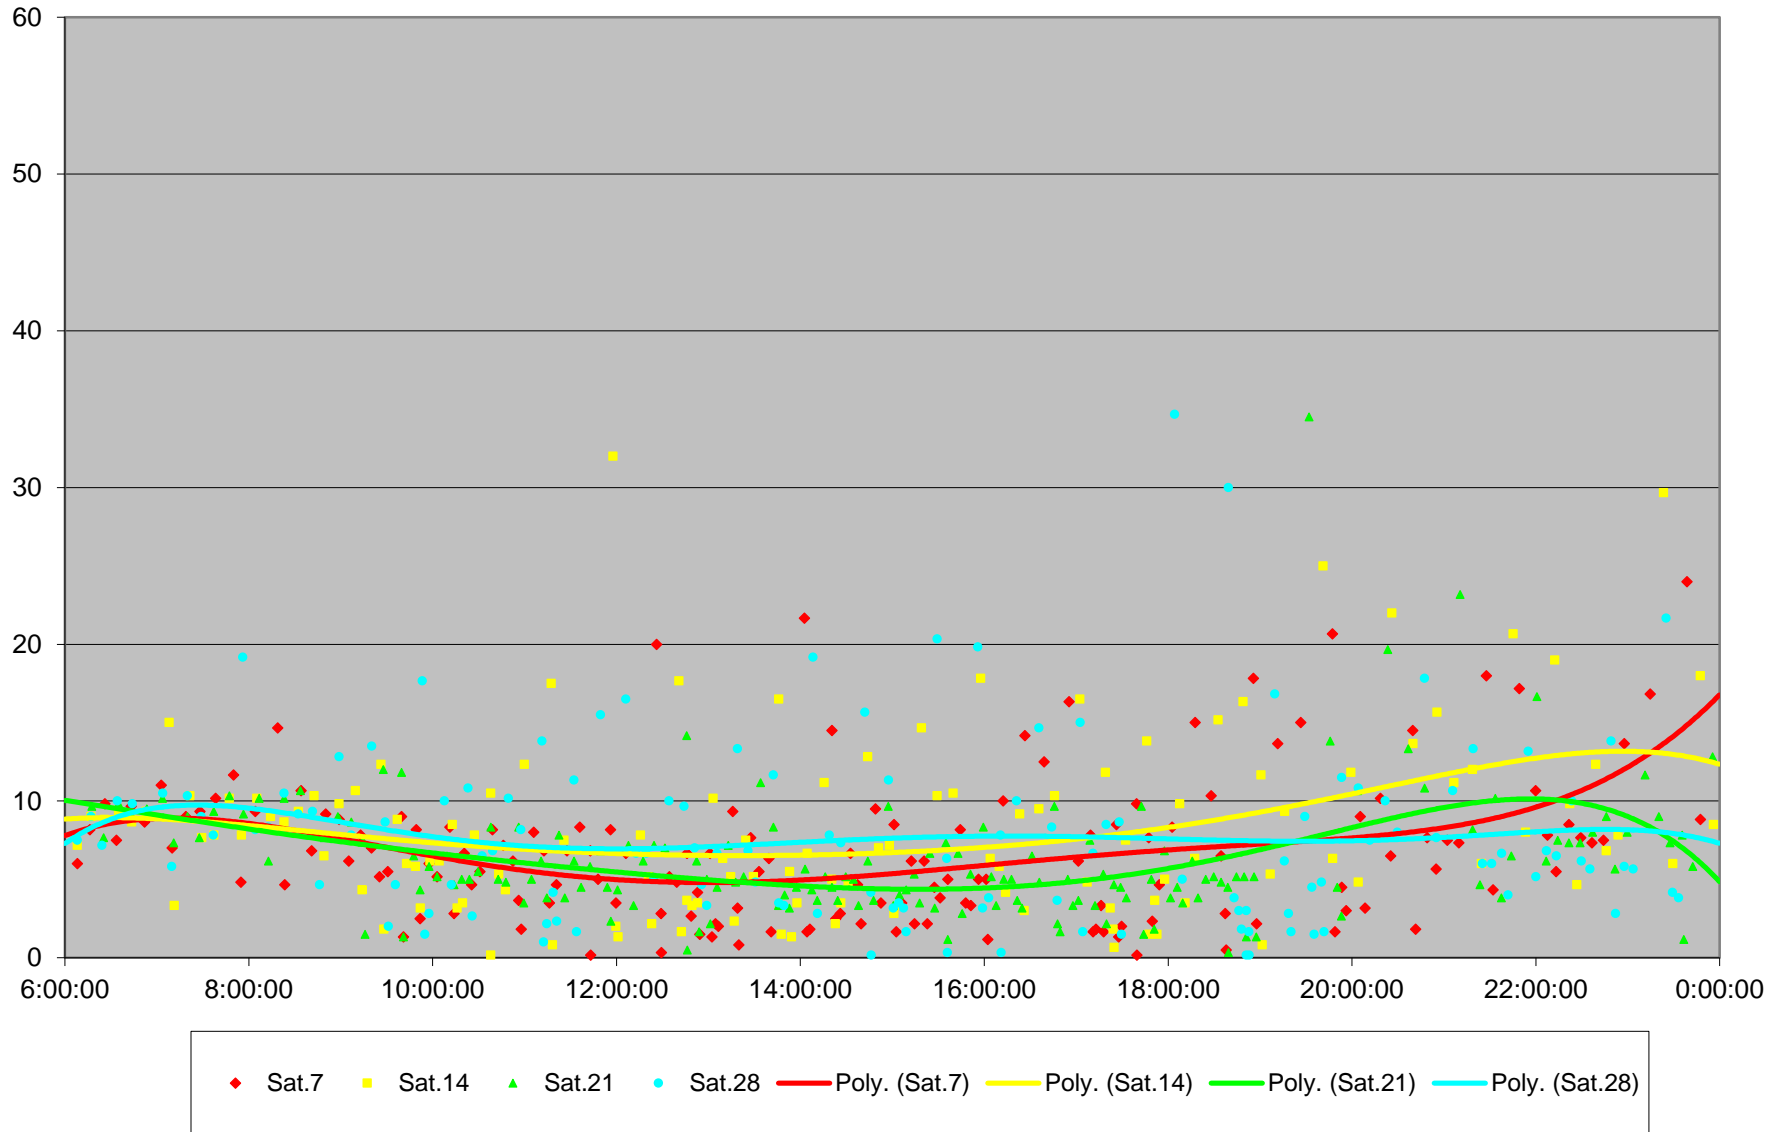

504 King Headways at Danforth Southbound May 2016

504 King Headways at Danforth Southbound May 2016

504 King Headways at Danforth Southbound May 2016

504 King Headways at Danforth Southbound May 2016

504 King Headways at Danforth Southbound May 2016

504 King Headways at Danforth Southbound May 2016

504 King Headways at Danforth Southbound May 2016

504 King Headways at Danforth Southbound May 2016 Weekday Statistics

504 King Headways at Danforth Southbound May 2016 Saturday Statistics

504 King Headways at Danforth Southbound May 2016 Sunday Statistics