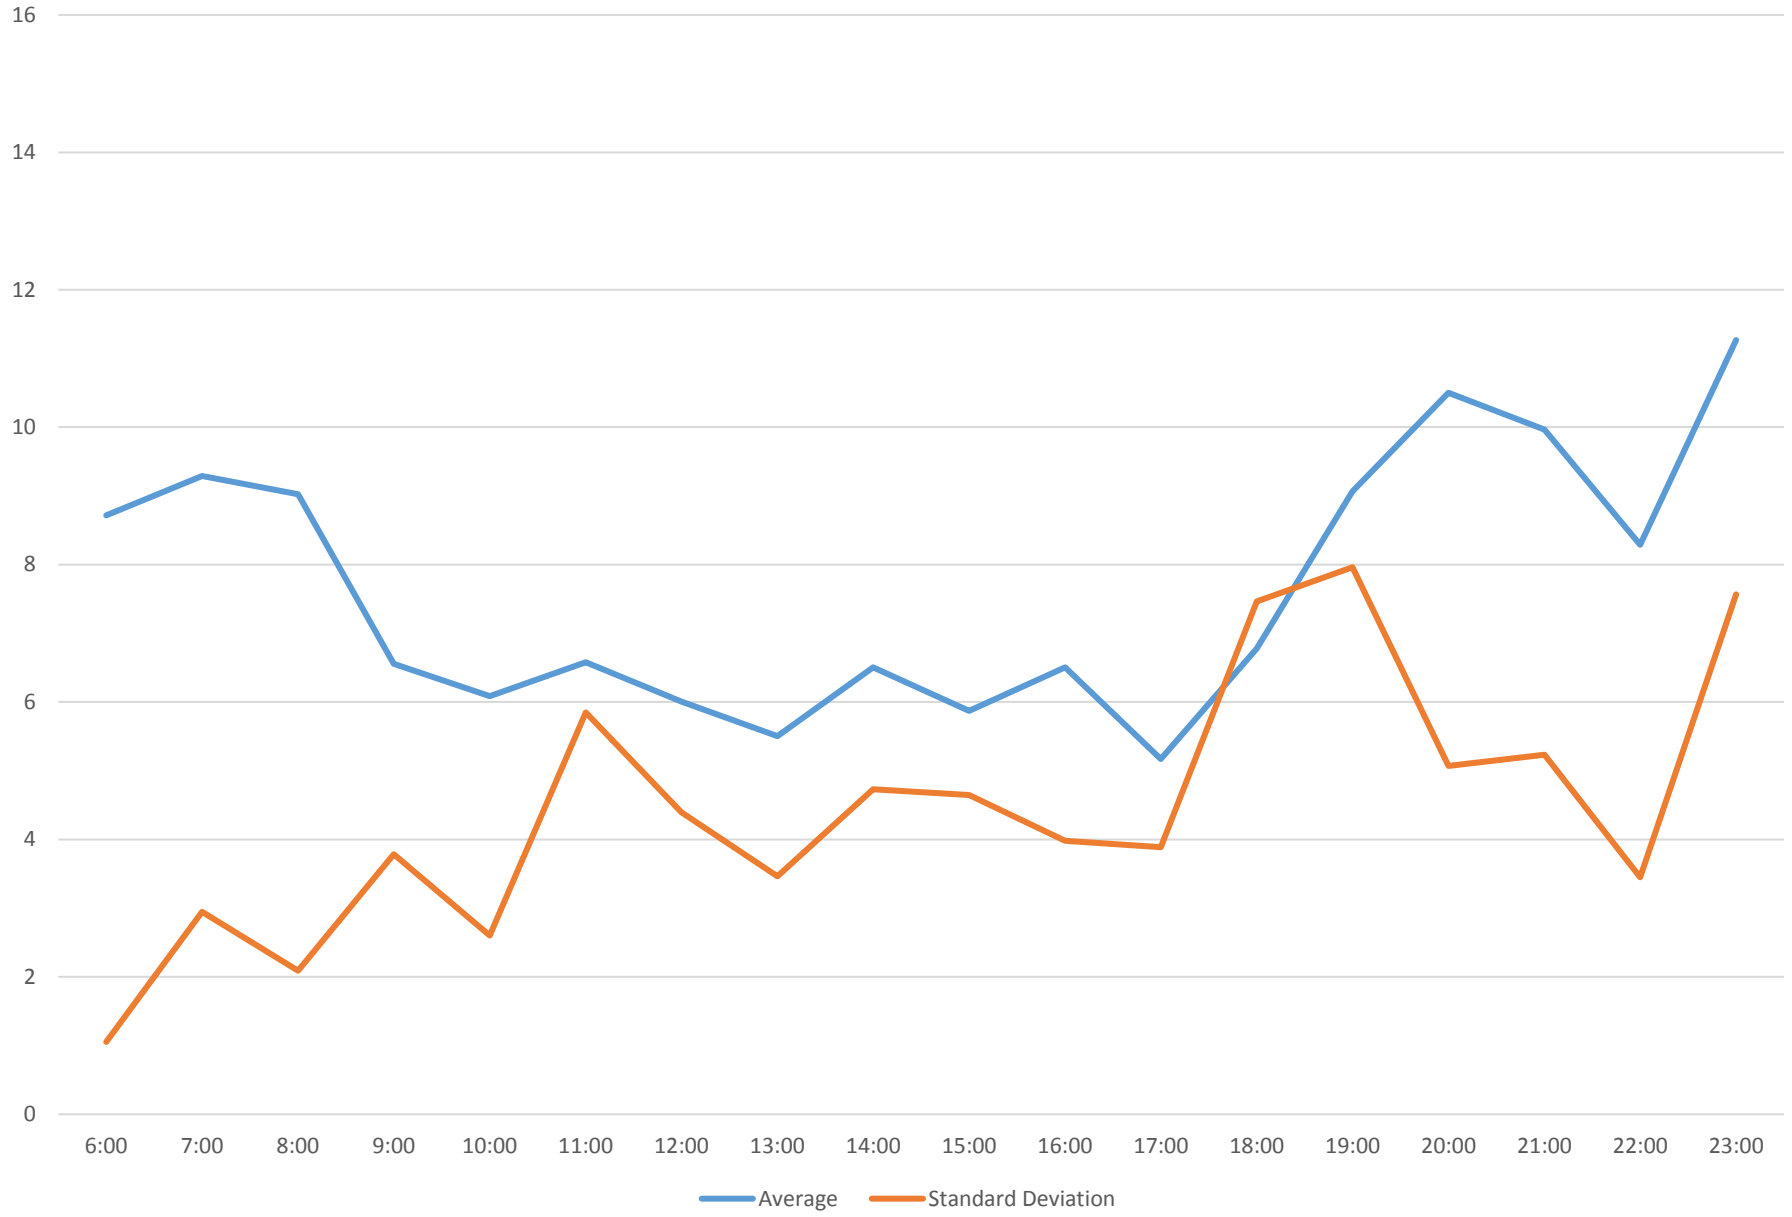

504 King Headways at Danforth Southbound May 2016

504 King Headways at Danforth Southbound May 2016

504 King Headways at Danforth Southbound May 2016 Weekday Statistics

504 King Headways at Danforth Southbound May 2016 Saturday Statistics

504 King Headways at Danforth Southbound May 2016 Sunday Statistics