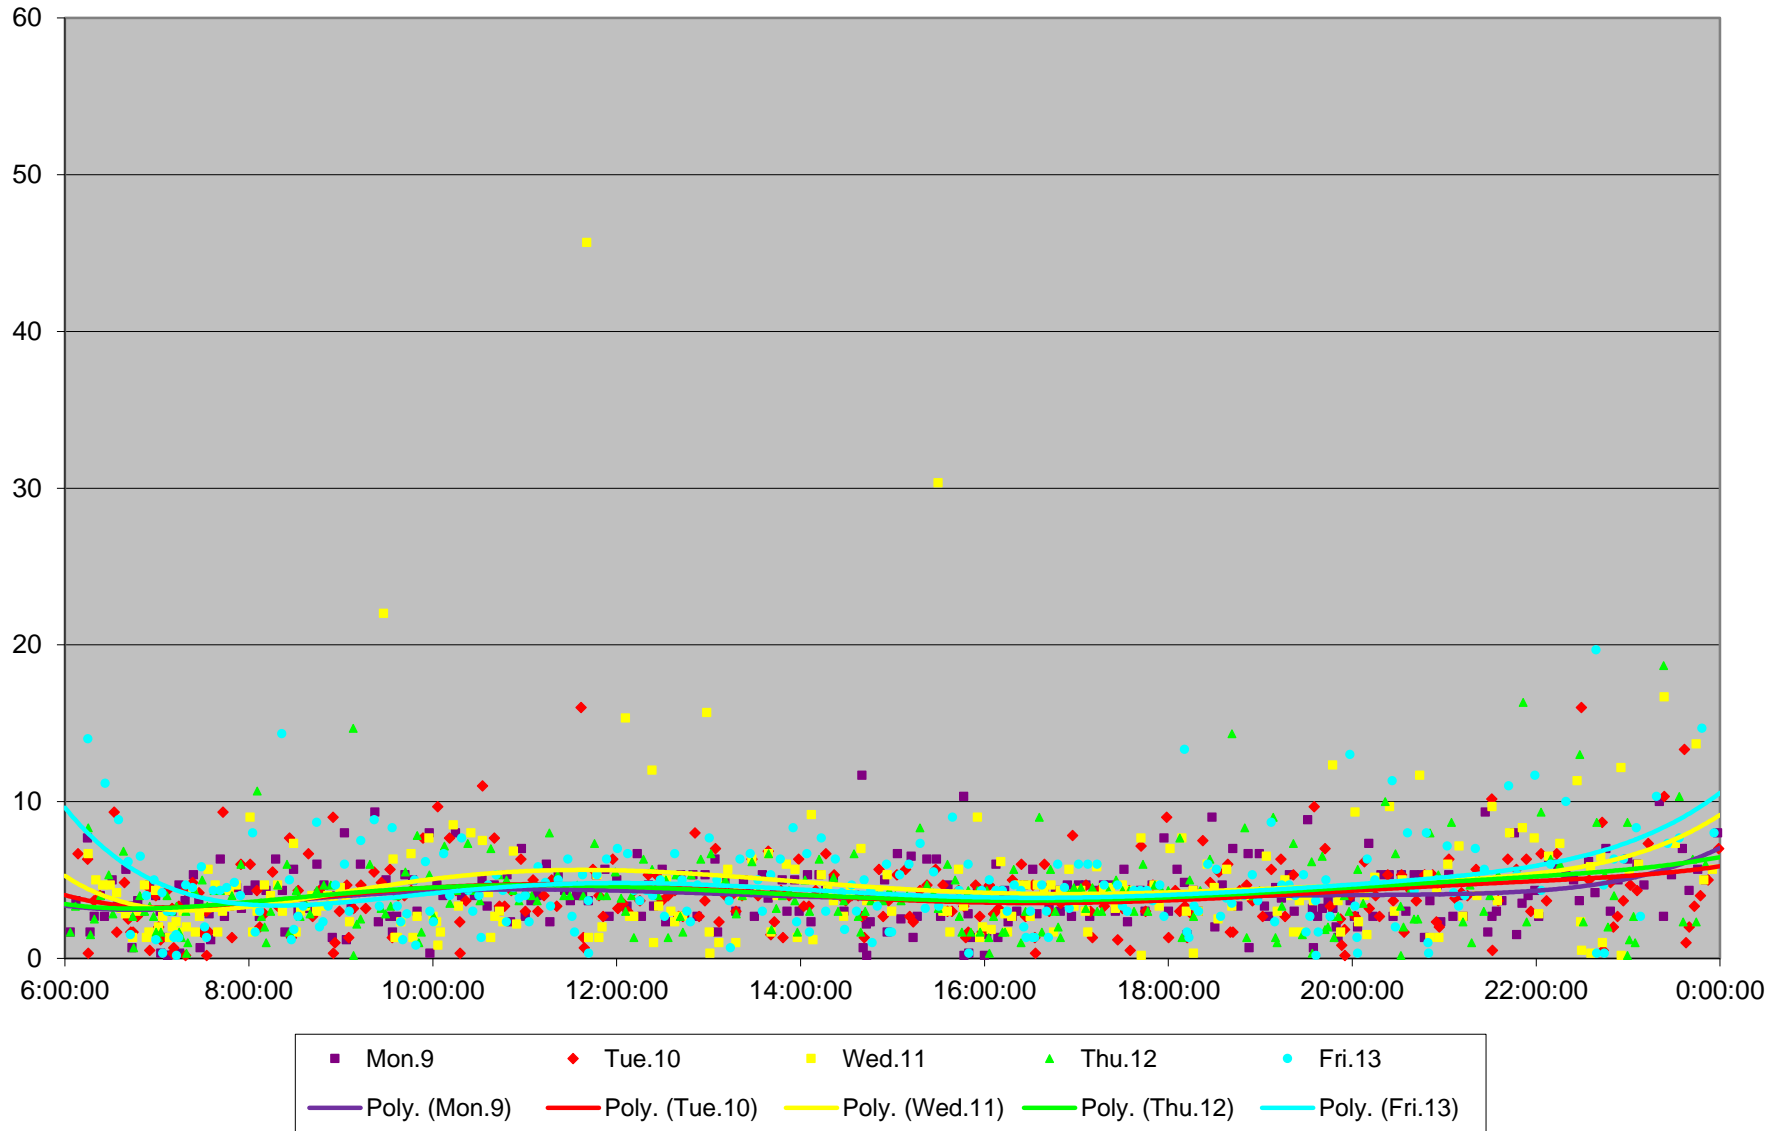

504 King Headways at Bloor West Southbound May 2016

504 King Headways at Bloor West Southbound May 2016

504 King Headways at Bloor West Southbound May 2016

504 King Headways at Bloor West Southbound May 2016

504 King Headways at Bloor West Southbound May 2016

504 King Headways at Bloor West Southbound May 2016

504 King Headways at Bloor West Southbound May 2016

504 King Headways at Bloor West Southbound May 2016 Weekday Statistics

504 King Headways at Bloor West Southbound May 2016 Saturday Statistics

504 King Headways at Bloor West Southbound May 2016 Sunday Statistics