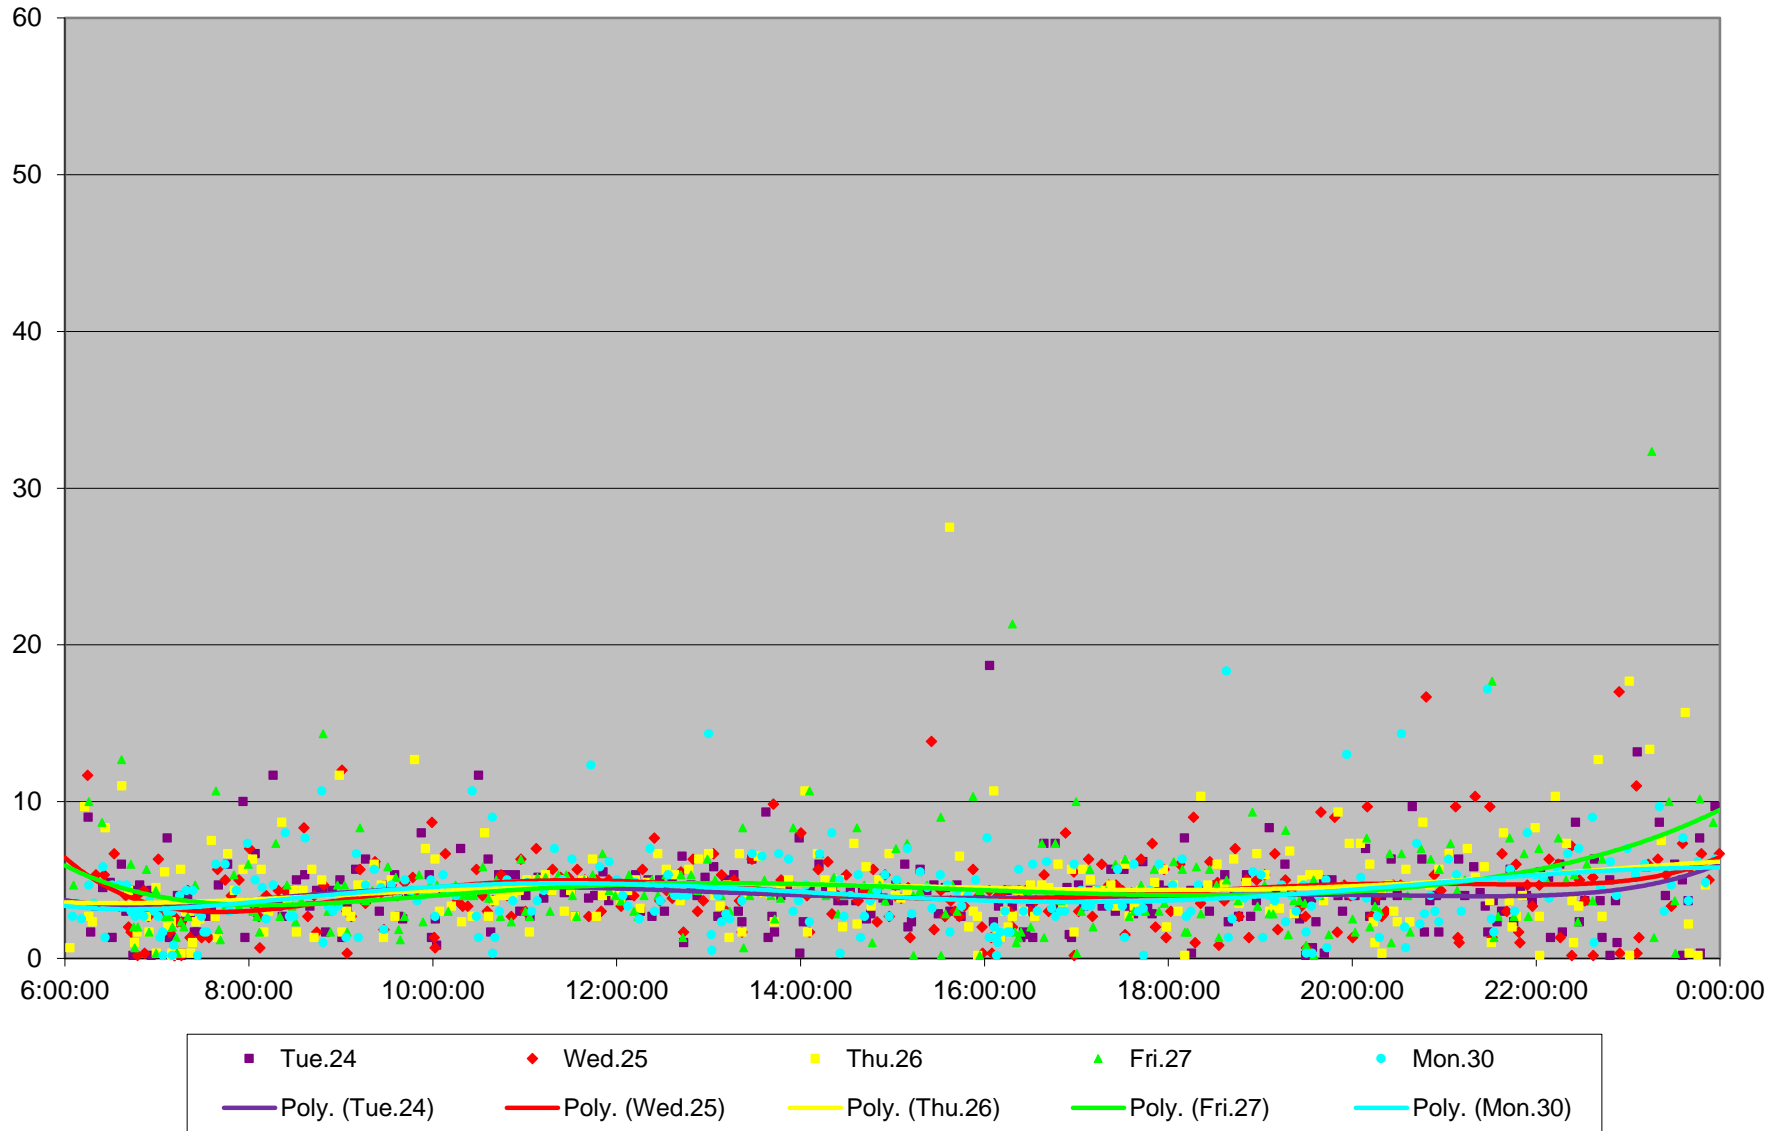

504 King Headways at Bloor West Southbound May 2016

504 King Headways at Bloor West Southbound May 2016

504 King Headways at Bloor West Southbound May 2016

504 King Headways at Bloor West Southbound May 2016

504 King Headways at Bloor West Southbound May 2016

504 King Headways at Bloor West Southbound May 2016

504 King Headways at Bloor West Southbound May 2016

504 King Headways at Bloor West Southbound May 2016 Weekday Statistics

504 King Headways at Bloor West Southbound May 2016 Saturday Statistics

504 King Headways at Bloor West Southbound May 2016 Sunday Statistics