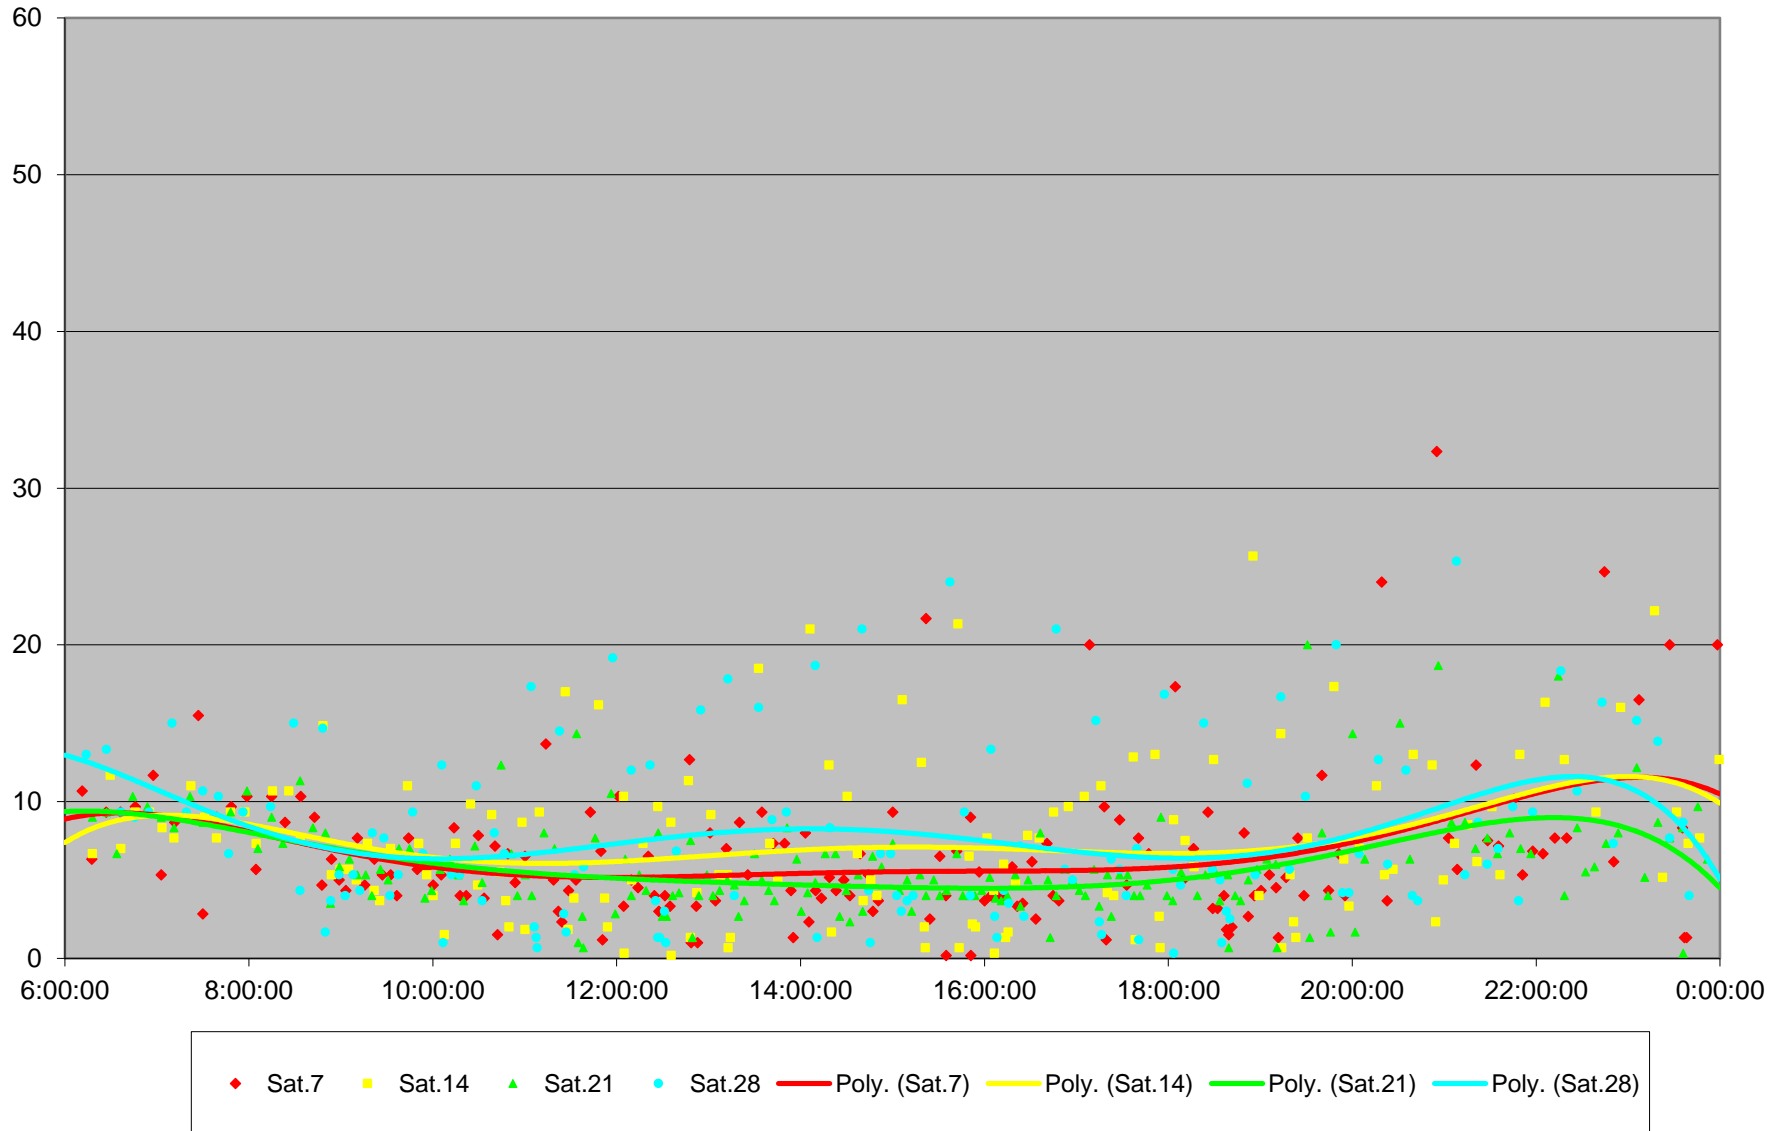

504 King Headways at Bloor West Southbound May 2016

504 King Headways at Bloor West Southbound May 2016

504 King Headways at Bloor West Southbound May 2016

504 King Headways at Bloor West Southbound May 2016

504 King Headways at Bloor West Southbound May 2016

504 King Headways at Bloor West Southbound May 2016

504 King Headways at Bloor West Southbound May 2016

504 King Headways at Bloor West Southbound May 2016 Weekday Statistics

504 King Headways at Bloor West Southbound May 2016 Saturday Statistics

504 King Headways at Bloor West Southbound May 2016 Sunday Statistics