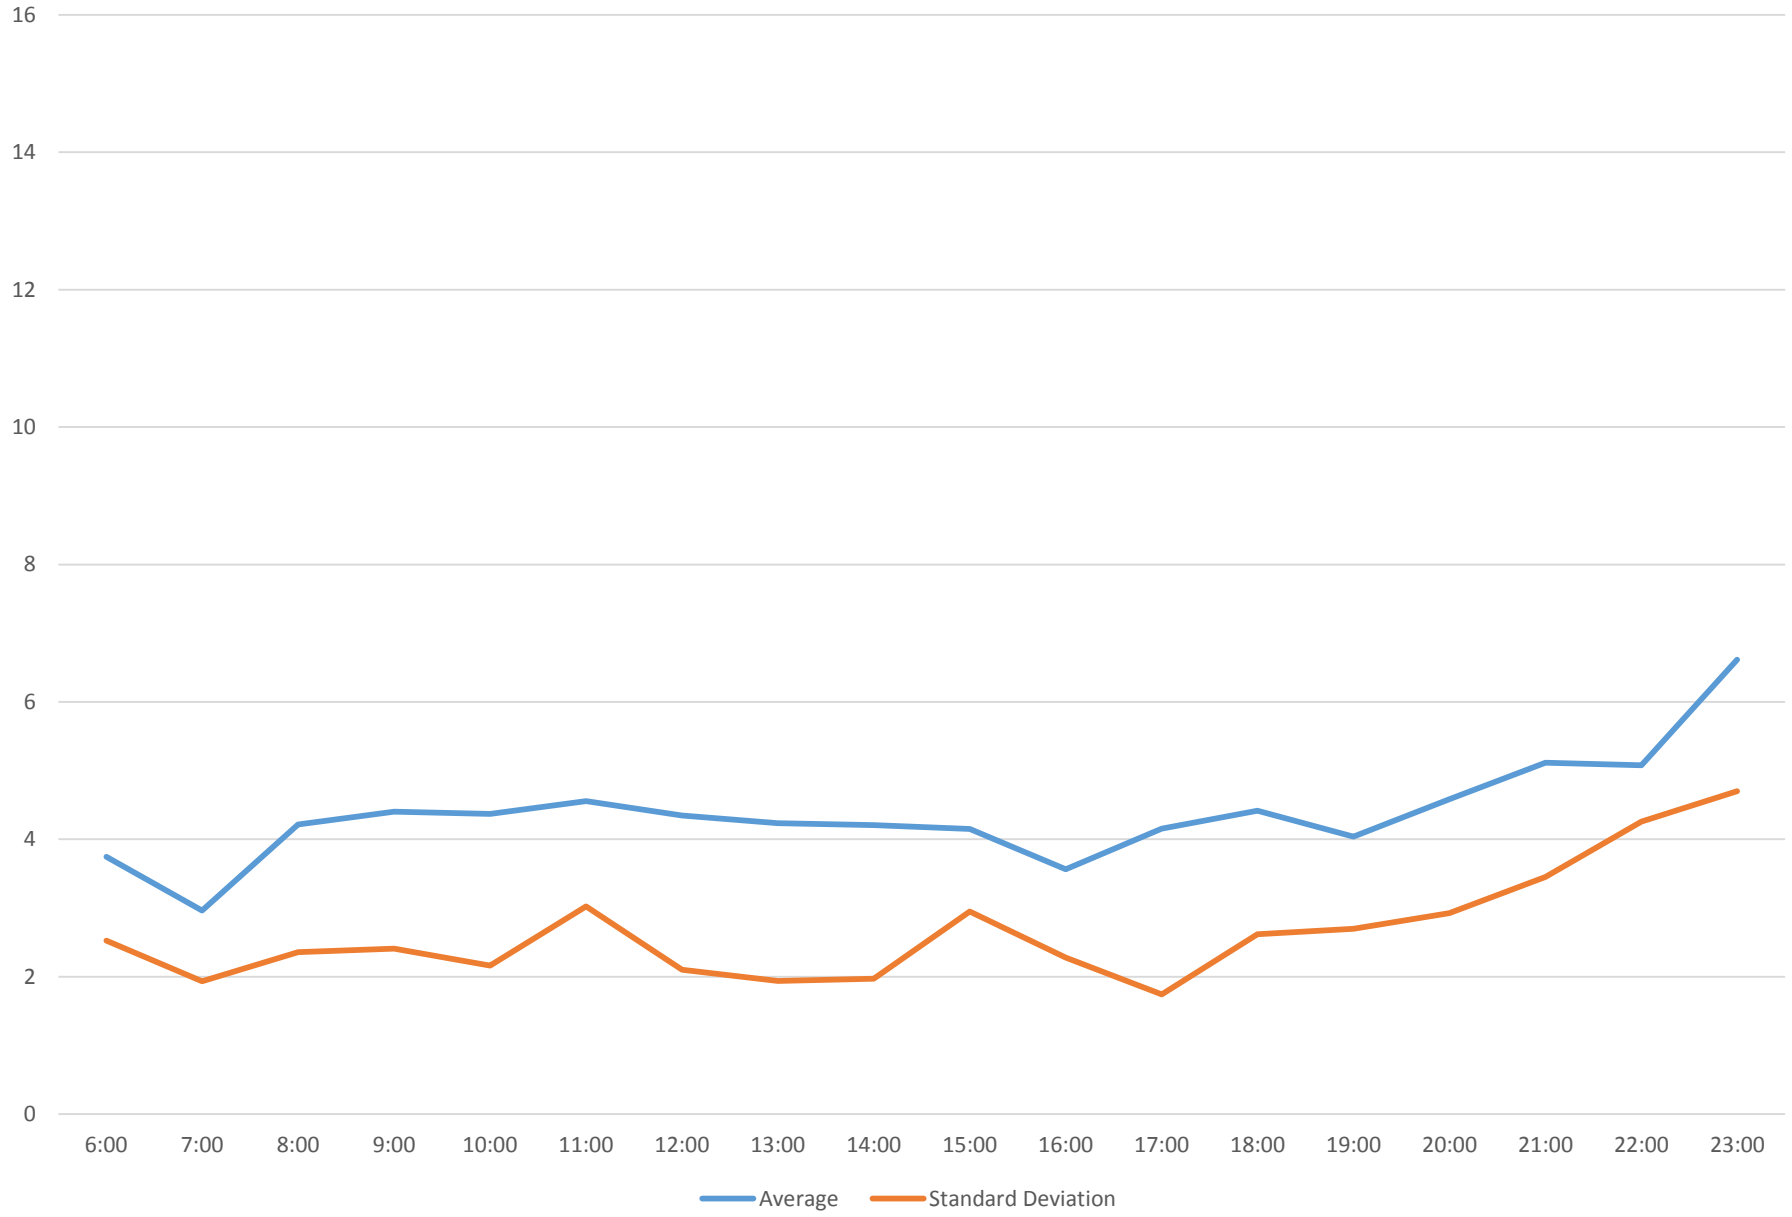

504 King Headways at Bloor West Southbound May 2016

504 King Headways at Bloor West Southbound May 2016

504 King Headways at Bloor West Southbound May 2016

504 King Headways at Bloor West Southbound May 2016 Weekday Statistics

504 King Headways at Bloor West Southbound May 2016 Saturday Statistics

504 King Headways at Bloor West Southbound May 2016 Sunday Statistics