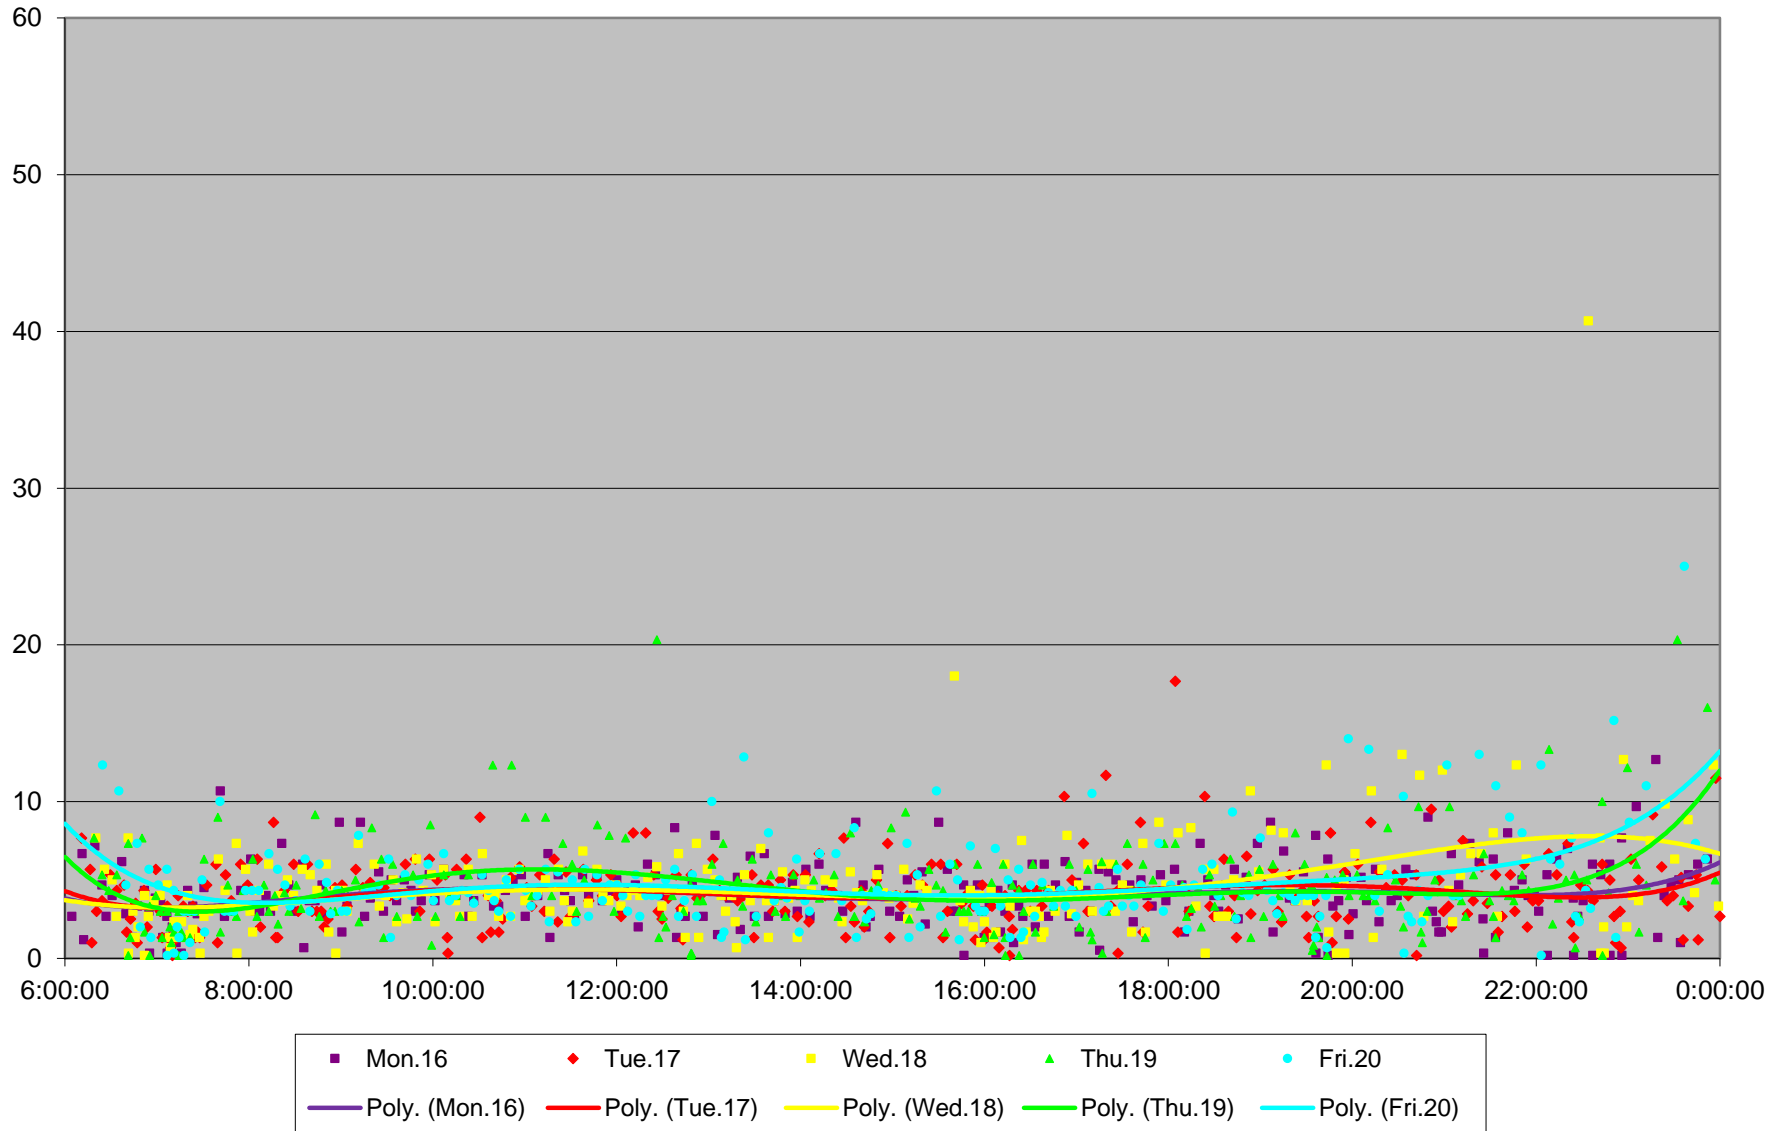

504 King Headways at Bloor West Southbound May 2016

504 King Headways at Bloor West Southbound May 2016

504 King Headways at Bloor West Southbound May 2016

504 King Headways at Bloor West Southbound May 2016

504 King Headways at Bloor West Southbound May 2016

504 King Headways at Bloor West Southbound May 2016

504 King Headways at Bloor West Southbound May 2016

504 King Headways at Bloor West Southbound May 2016 Weekday Statistics

504 King Headways at Bloor West Southbound May 2016 Saturday Statistics

504 King Headways at Bloor West Southbound May 2016 Sunday Statistics