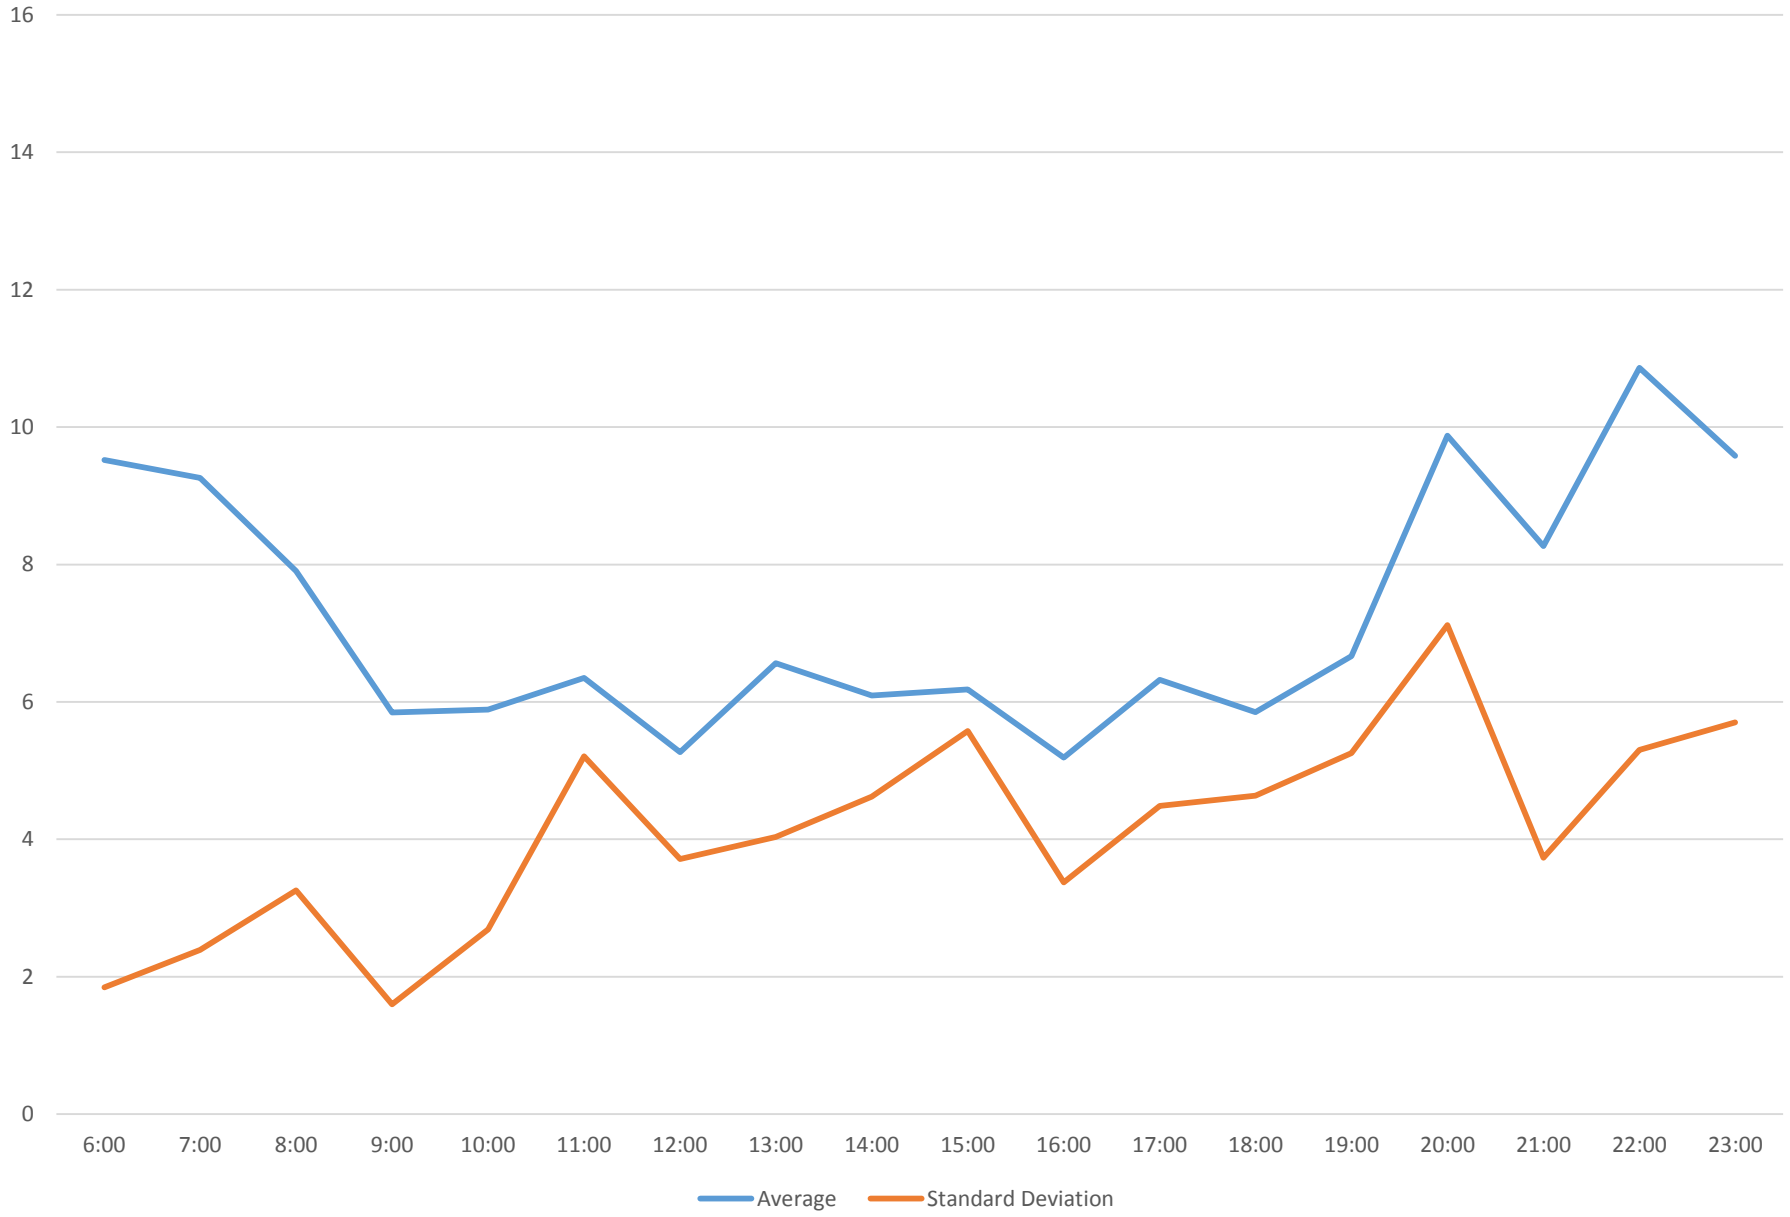

504 King Headways at Bloor West Southbound May 2016

504 King Headways at Bloor West Southbound May 2016

504 King Headways at Bloor West Southbound May 2016

504 King Headways at Bloor West Southbound May 2016 Weekday Statistics

504 King Headways at Bloor West Southbound May 2016 Saturday Statistics

504 King Headways at Bloor West Southbound May 2016 Sunday Statistics