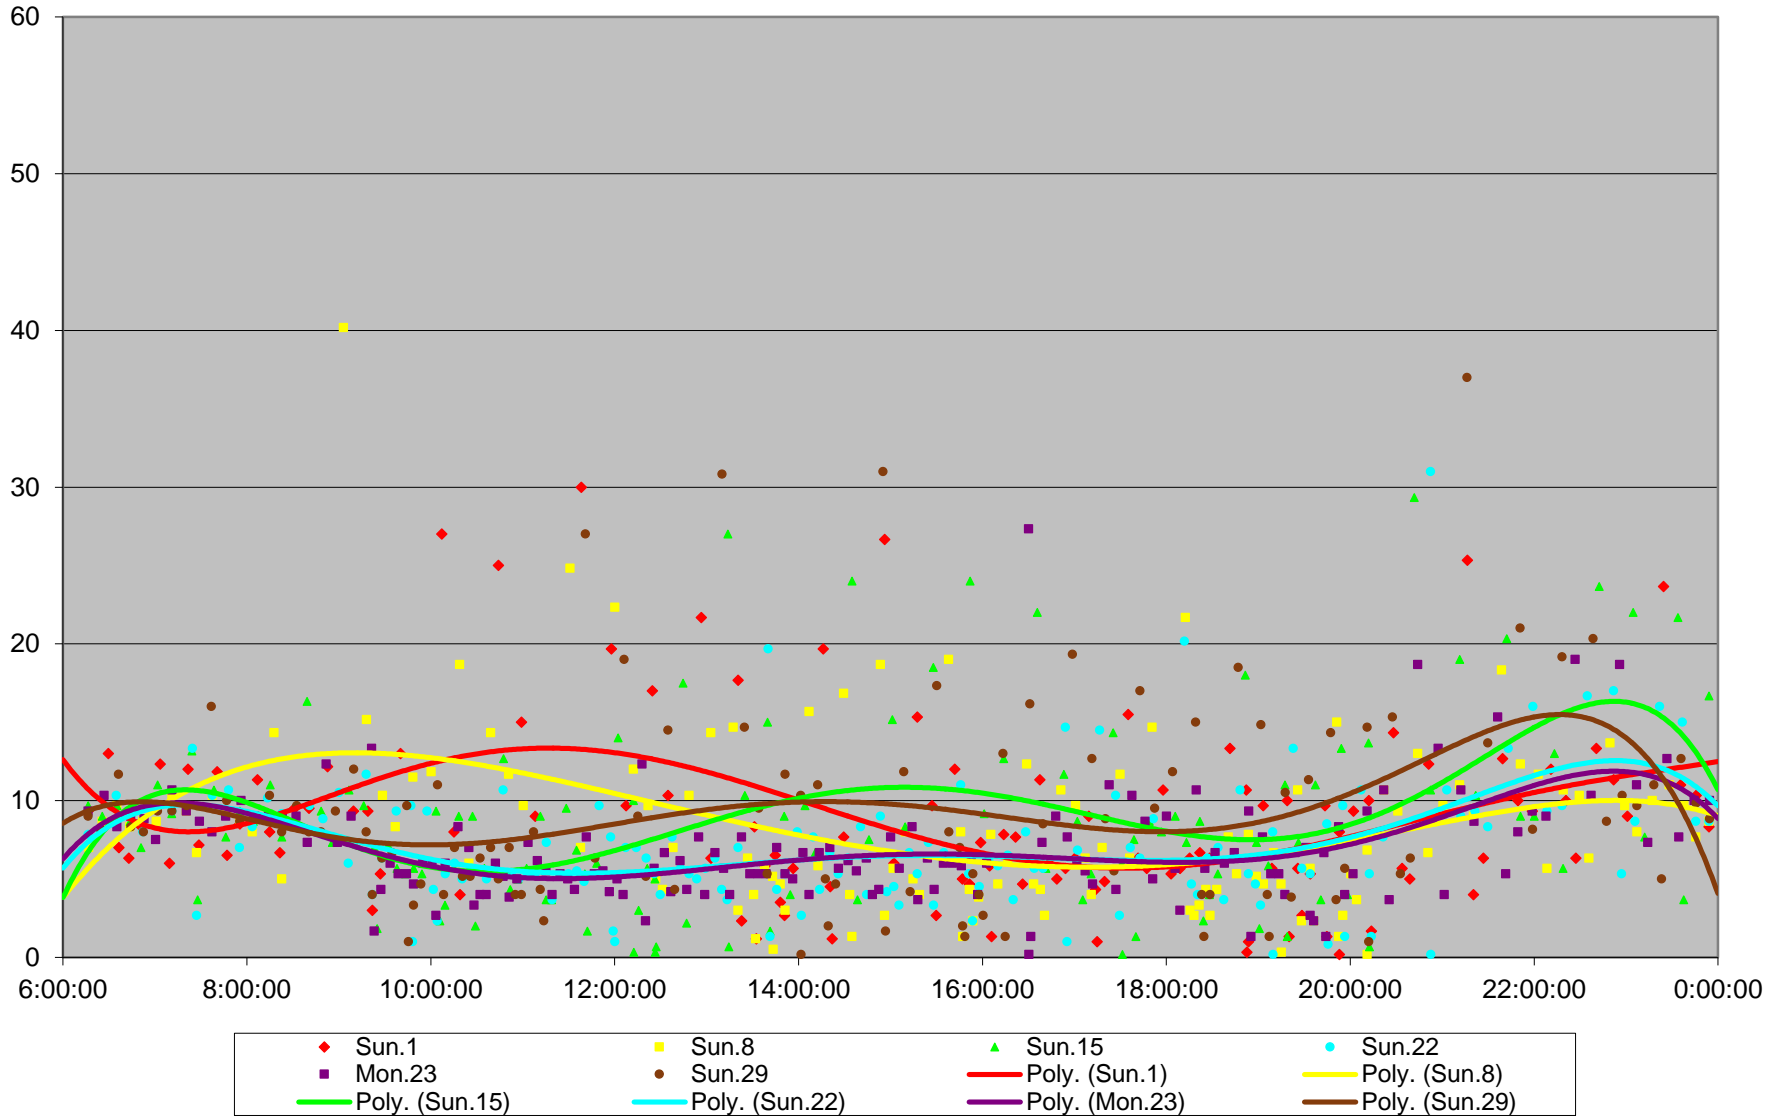

504 King Headways at Bloor West Southbound May 2016

504 King Headways at Bloor West Southbound May 2016

504 King Headways at Bloor West Southbound May 2016

504 King Headways at Bloor West Southbound May 2016

504 King Headways at Bloor West Southbound May 2016

504 King Headways at Bloor West Southbound May 2016

504 King Headways at Bloor West Southbound May 2016

504 King Headways at Bloor West Southbound May 2016 Weekday Statistics

504 King Headways at Bloor West Southbound May 2016 Saturday Statistics

504 King Headways at Bloor West Southbound May 2016 Sunday Statistics