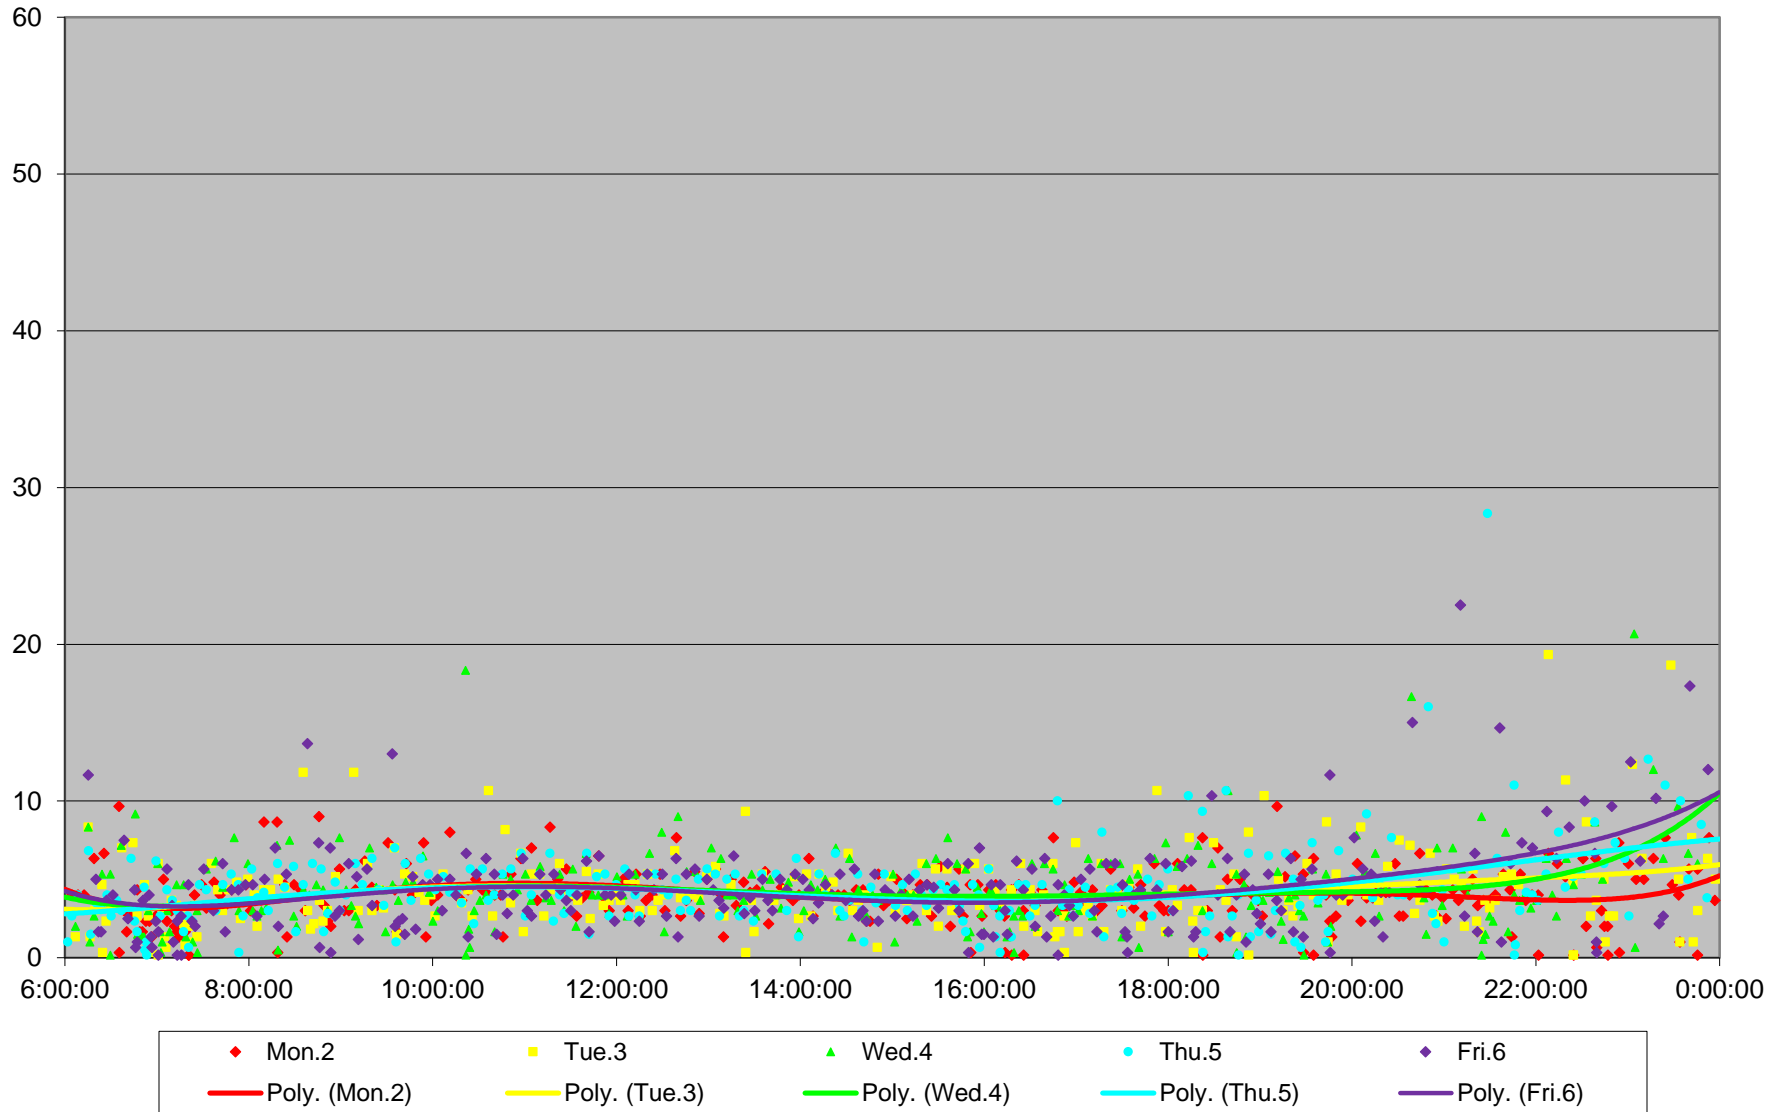

504 King Headways at Bloor West Southbound May 2016

504 King Headways at Bloor West Southbound May 2016

504 King Headways at Bloor West Southbound May 2016

504 King Headways at Bloor West Southbound May 2016

504 King Headways at Bloor West Southbound May 2016

504 King Headways at Bloor West Southbound May 2016

504 King Headways at Bloor West Southbound May 2016

504 King Headways at Bloor West Southbound May 2016 Weekday Statistics

504 King Headways at Bloor West Southbound May 2016 Saturday Statistics

504 King Headways at Bloor West Southbound May 2016 Sunday Statistics