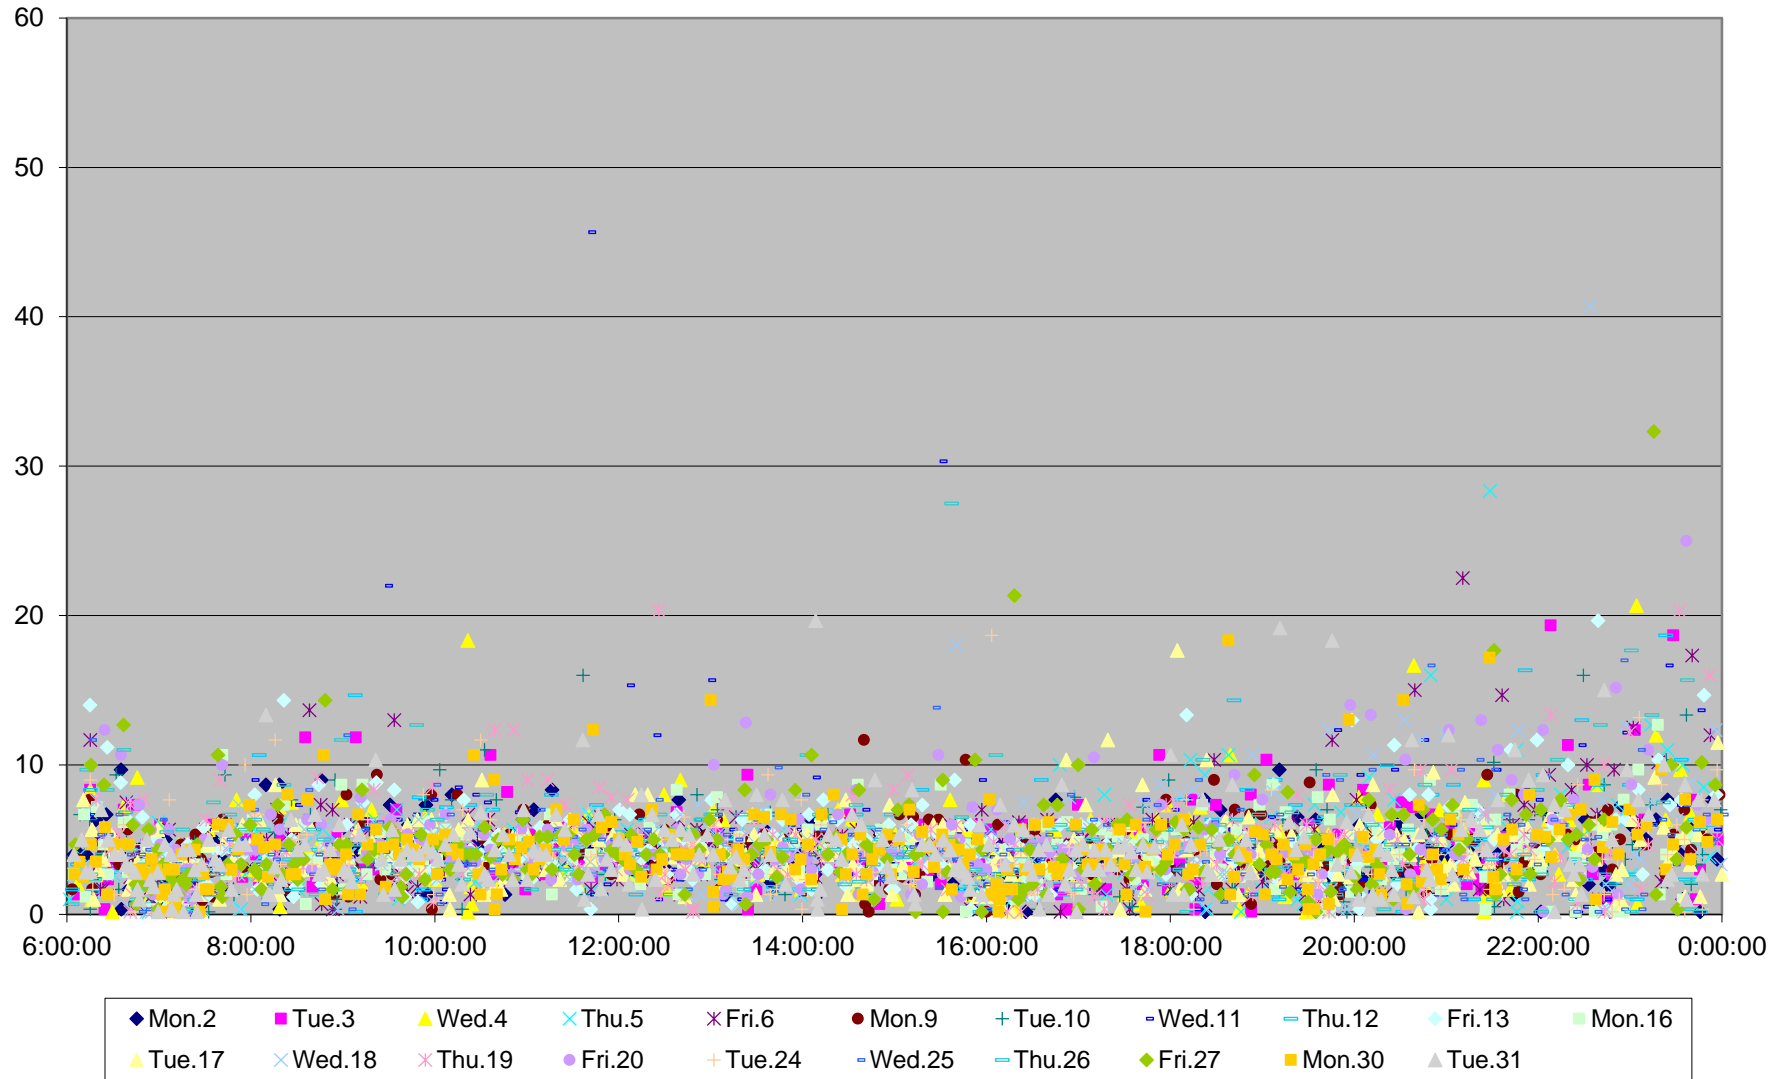

504 King Headways at Bloor West Southbound May 2016

504 King Headways at Bloor West Southbound May 2016

504 King Headways at Bloor West Southbound May 2016

504 King Headways at Bloor West Southbound May 2016

504 King Headways at Bloor West Southbound May 2016

504 King Headways at Bloor West Southbound May 2016

504 King Headways at Bloor West Southbound May 2016

504 King Headways at Bloor West Southbound May 2016 Weekday Statistics

504 King Headways at Bloor West Southbound May 2016 Saturday Statistics

504 King Headways at Bloor West Southbound May 2016 Sunday Statistics