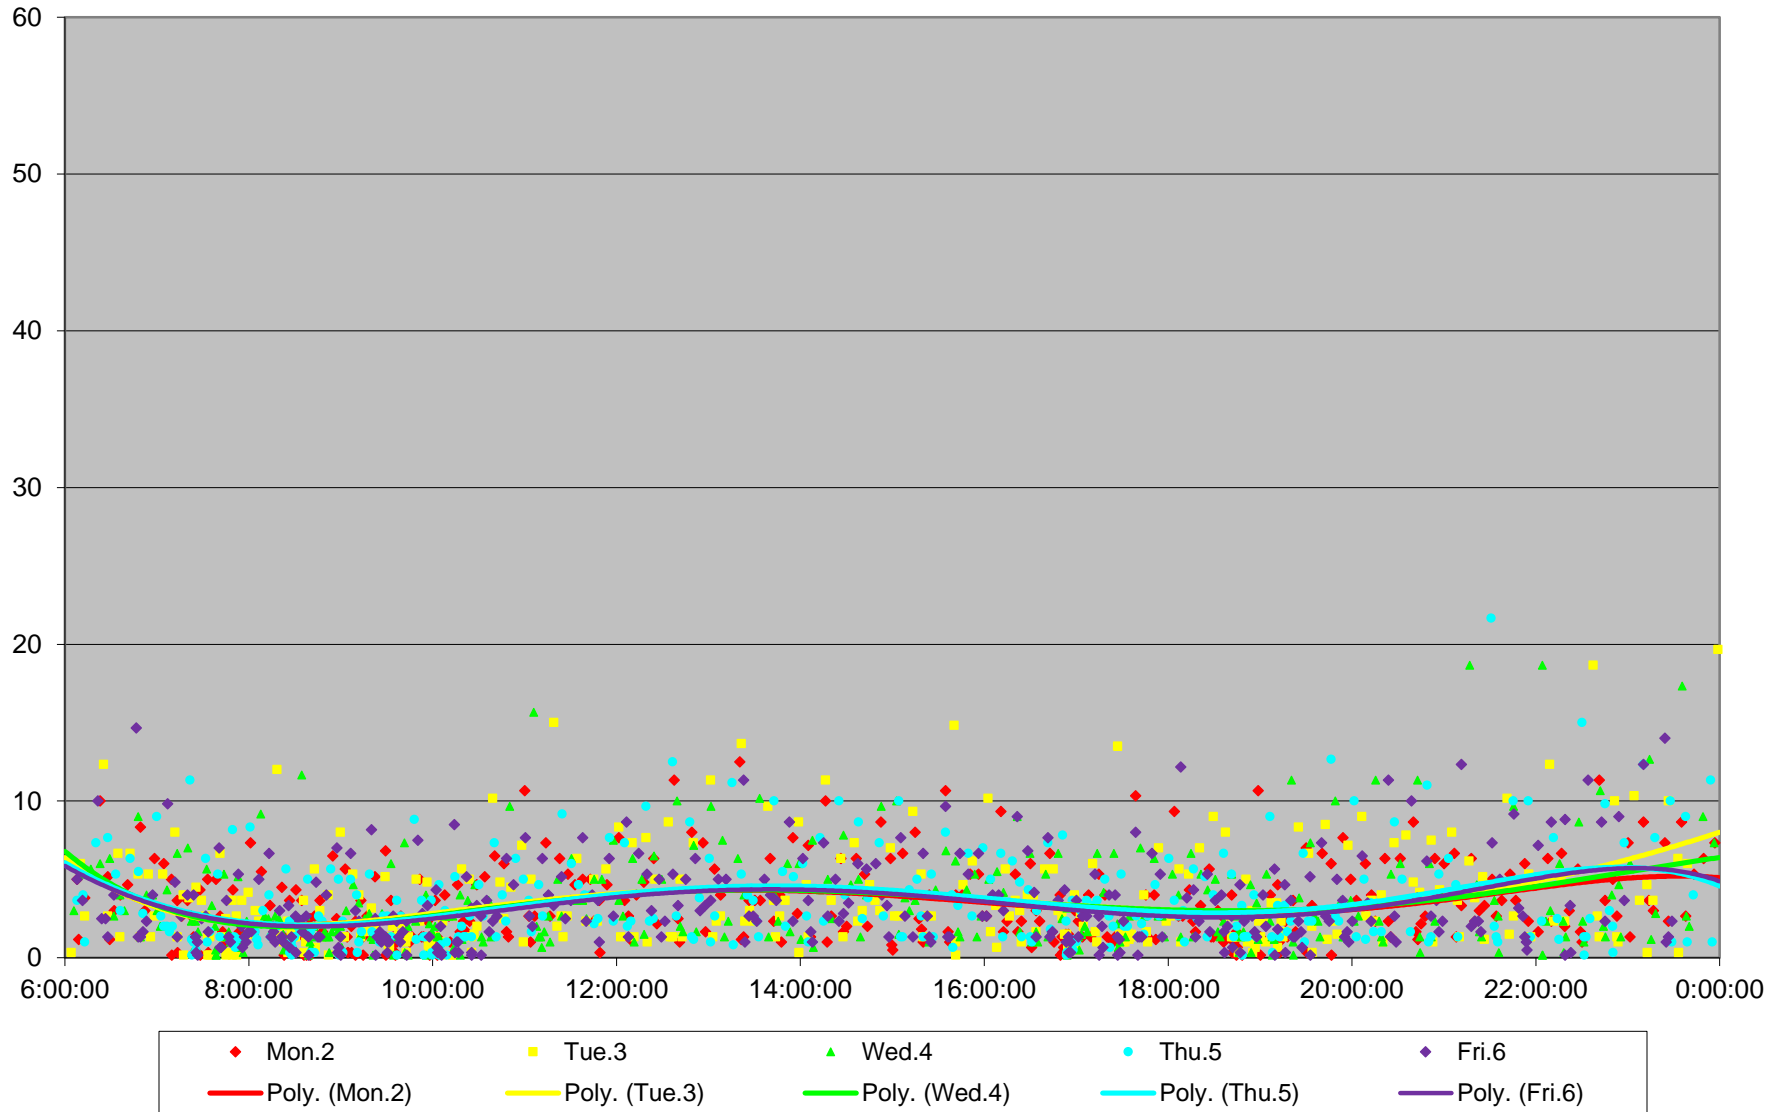

### 504 King Headways at Yonge Eastbound May 2016