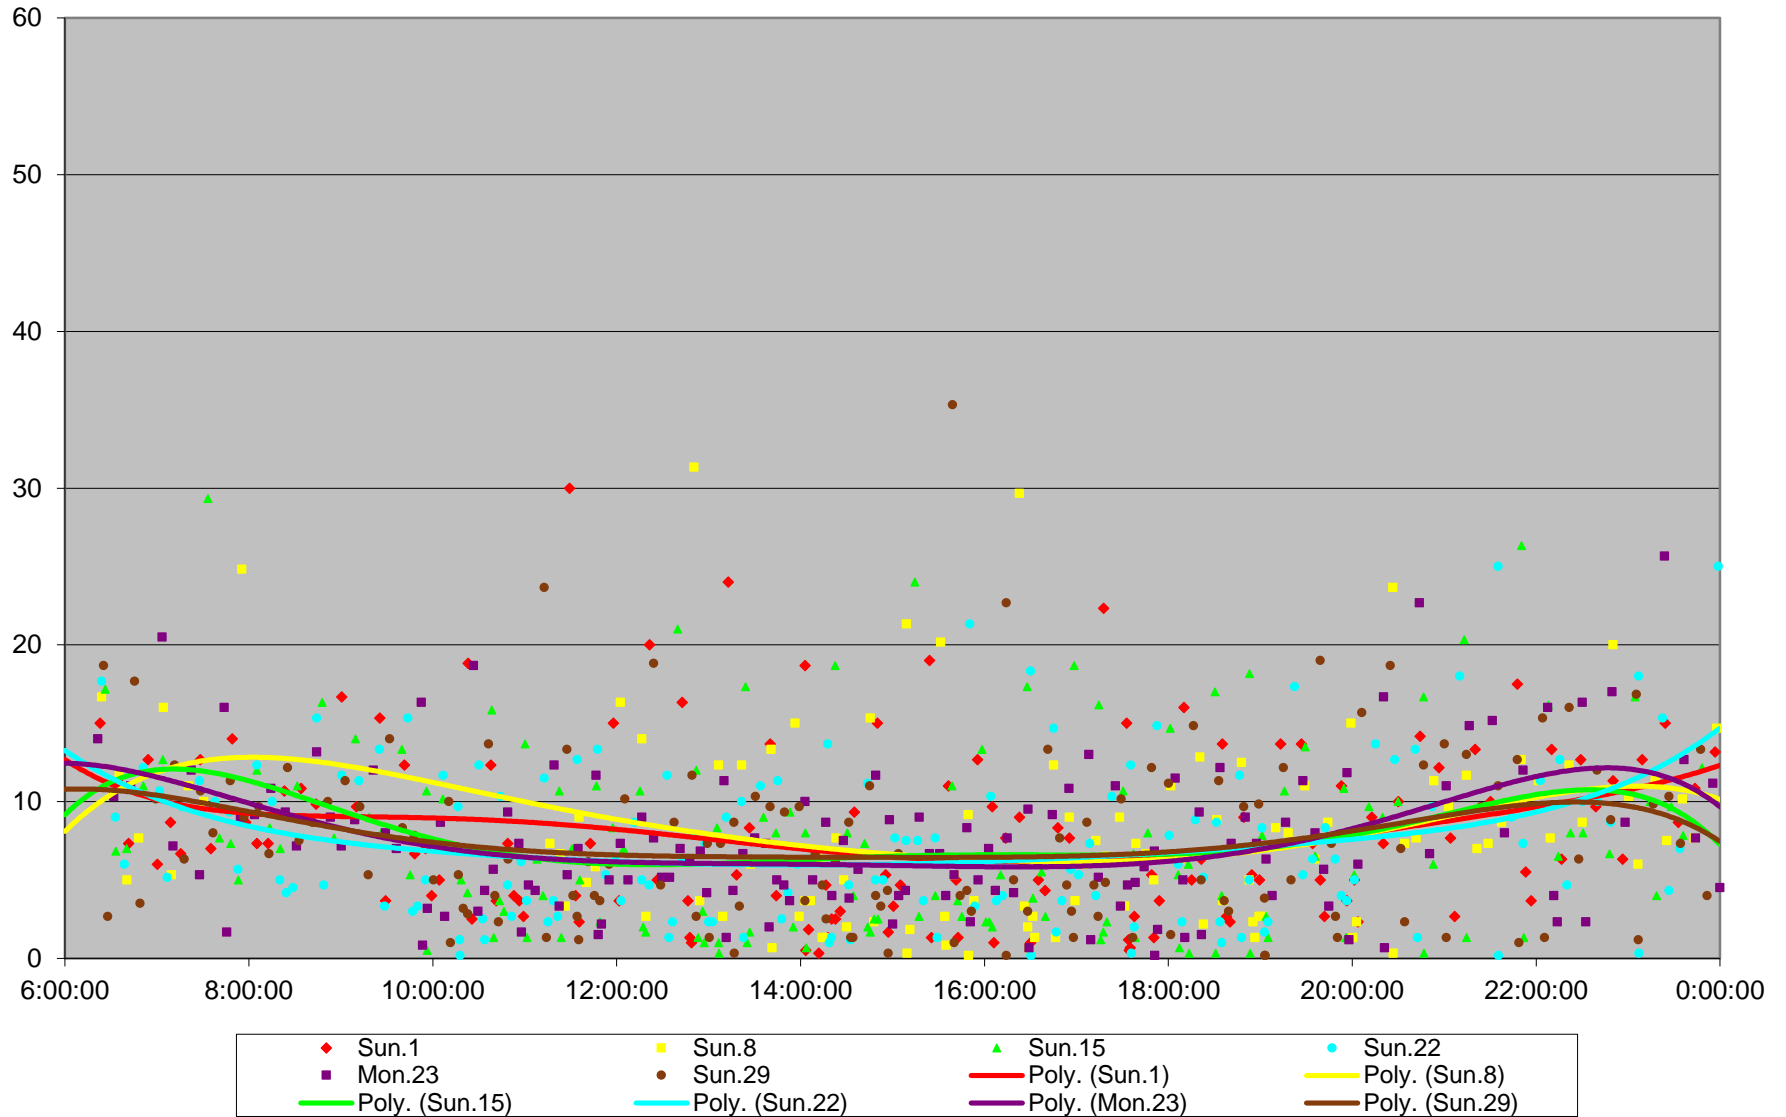

504 King Headways at Yonge Eastbound May 2016 Weekday Statistics

504 King Headways at Yonge Eastbound May 2016