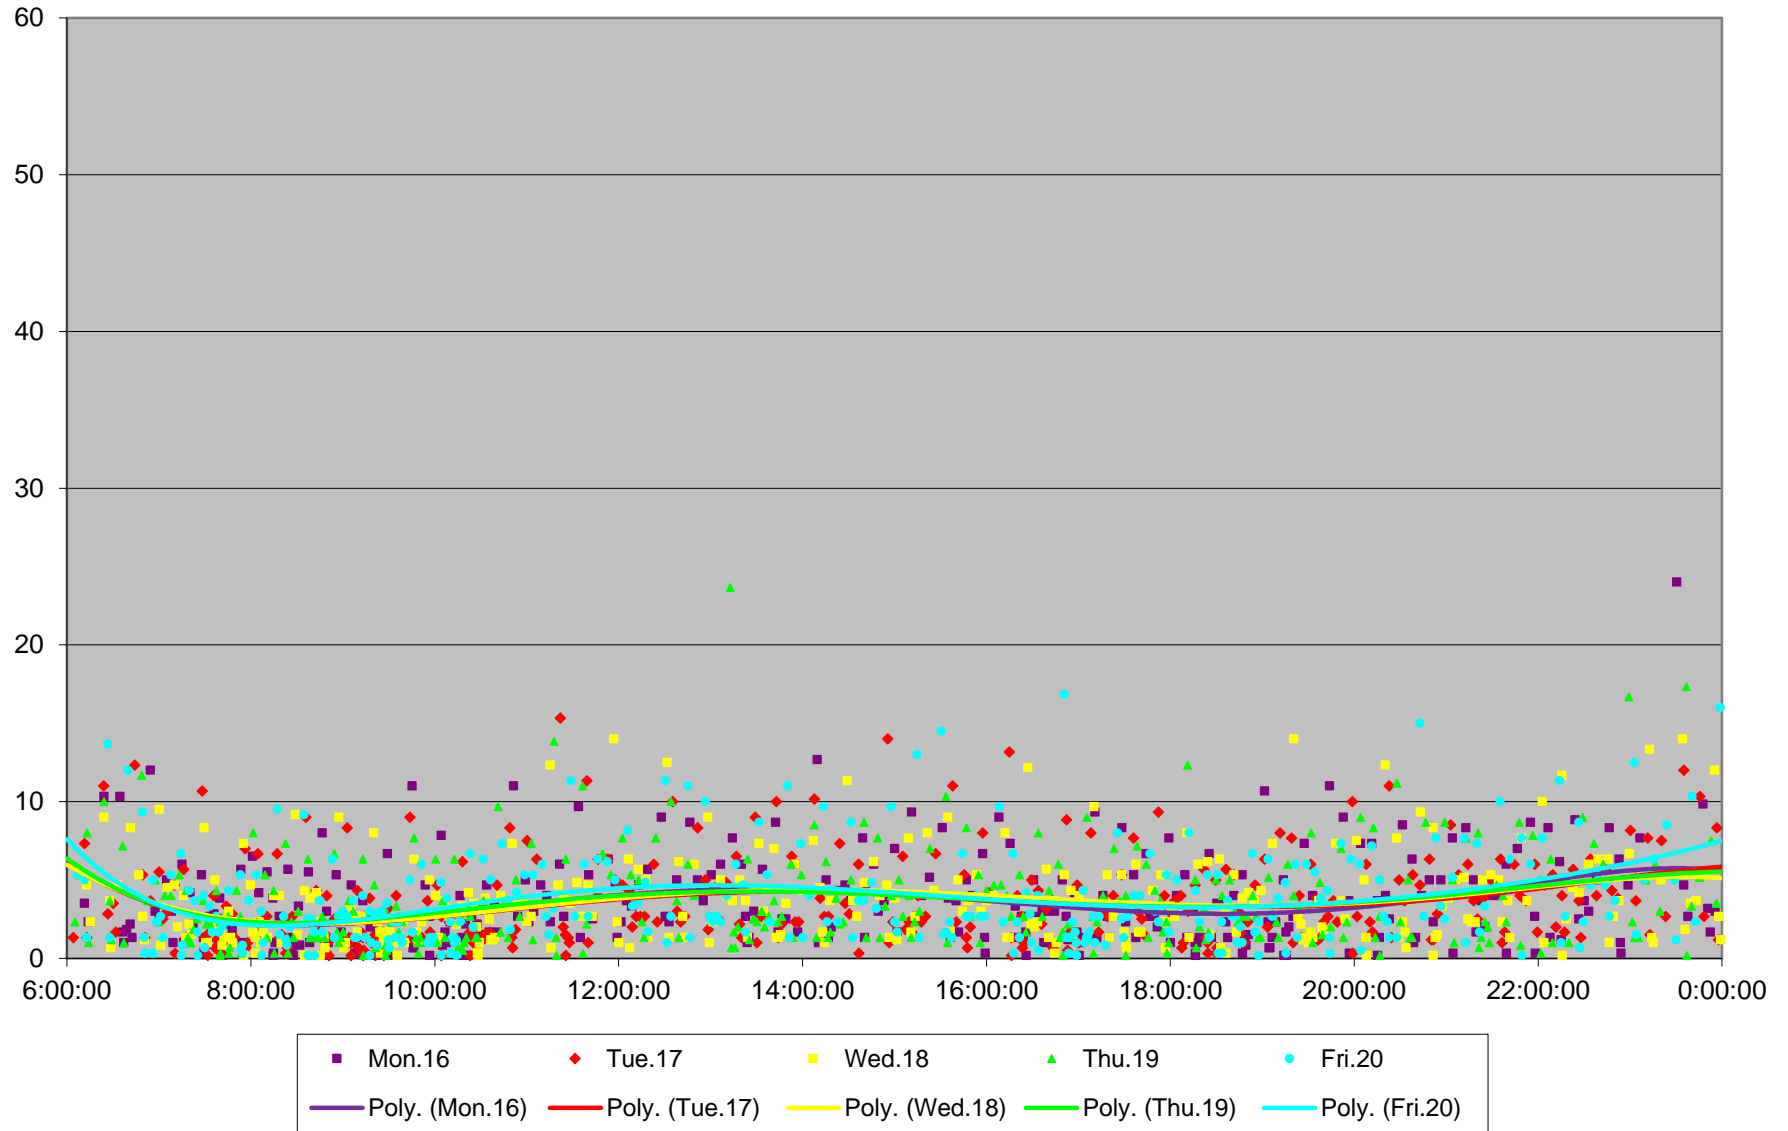

504 King Headways at Yonge Eastbound May 2016