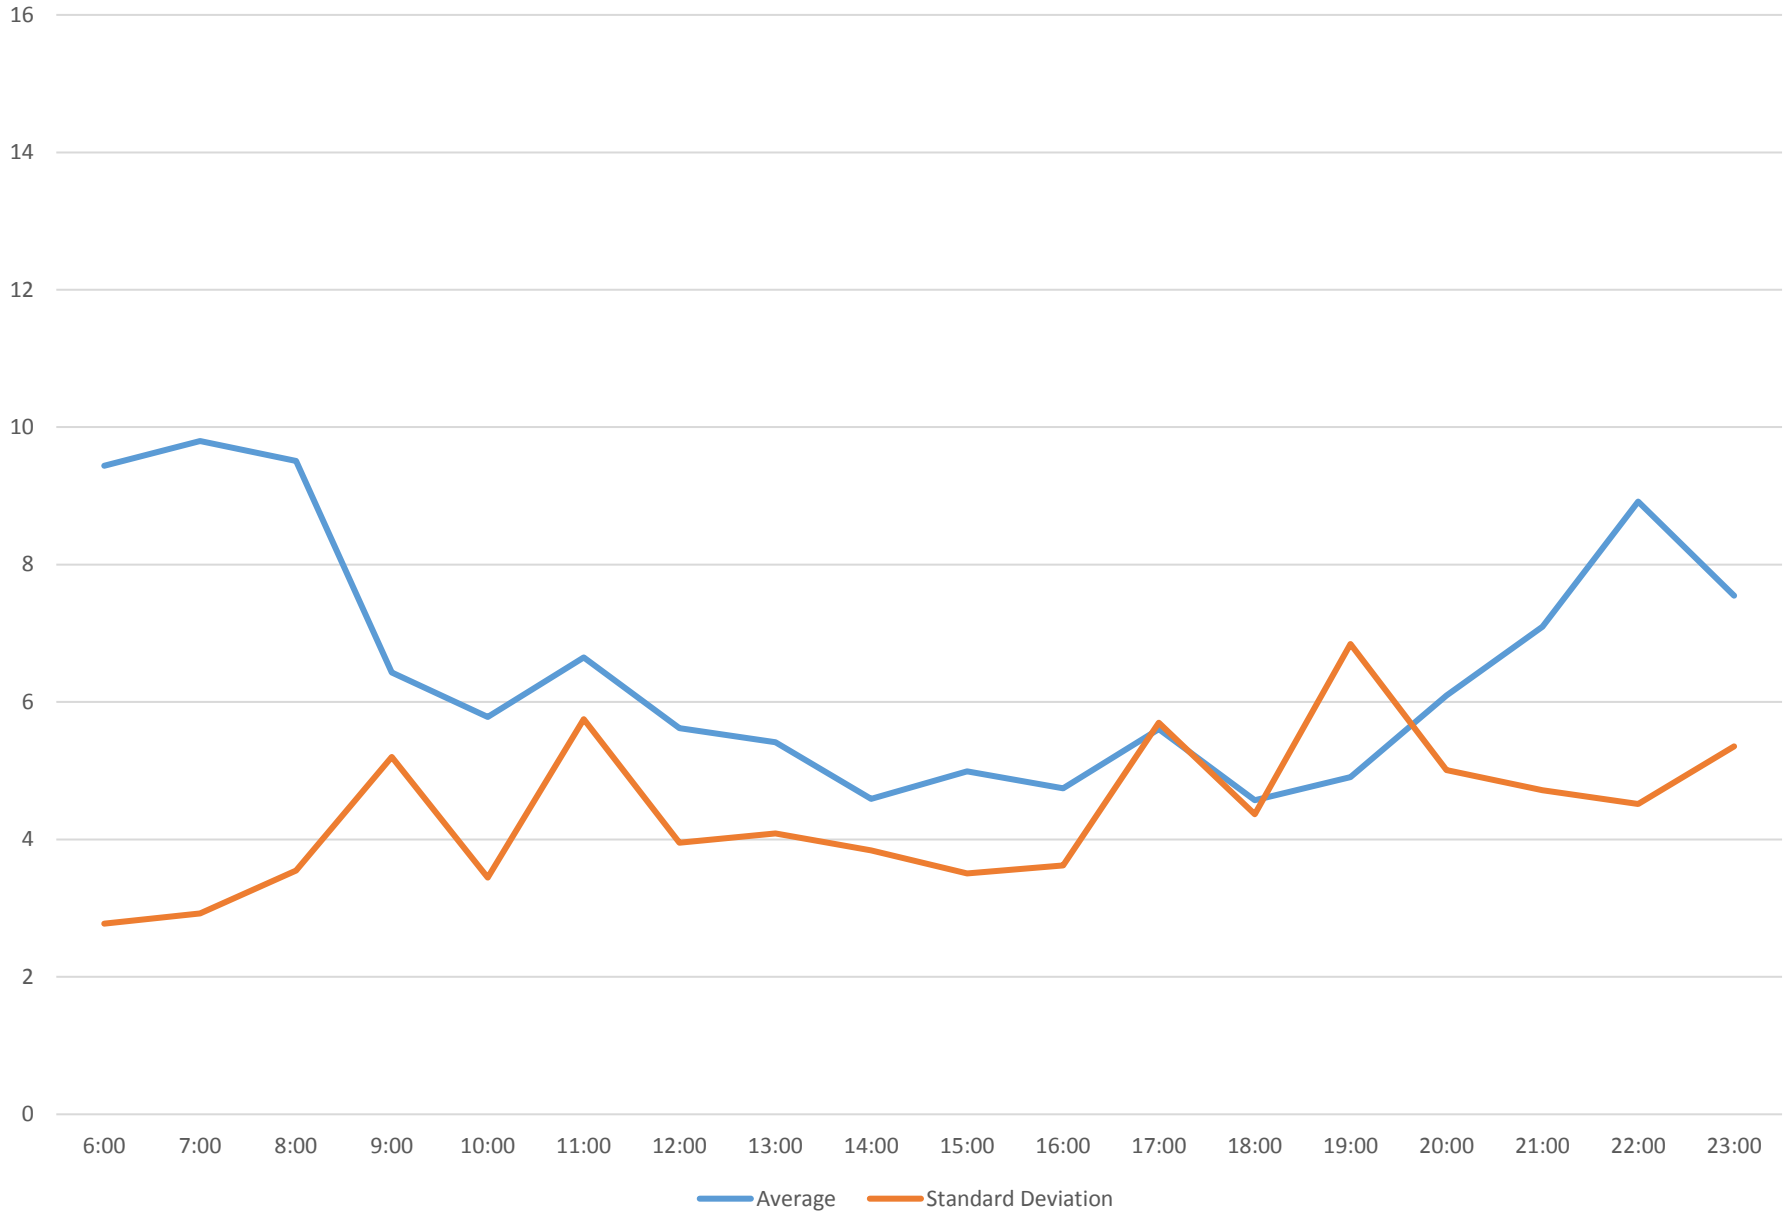

### 504 King Headways at Yonge Eastbound May 2016

### 504 King Headways at Yonge Eastbound May 2016

504 King Headways at Yonge Eastbound May 2016 Weekday Statistics

504 King Headways at Yonge Eastbound May 2016 Saturday Statistics

504 King Headways at Yonge Eastbound May 2016 Sunday Statistics