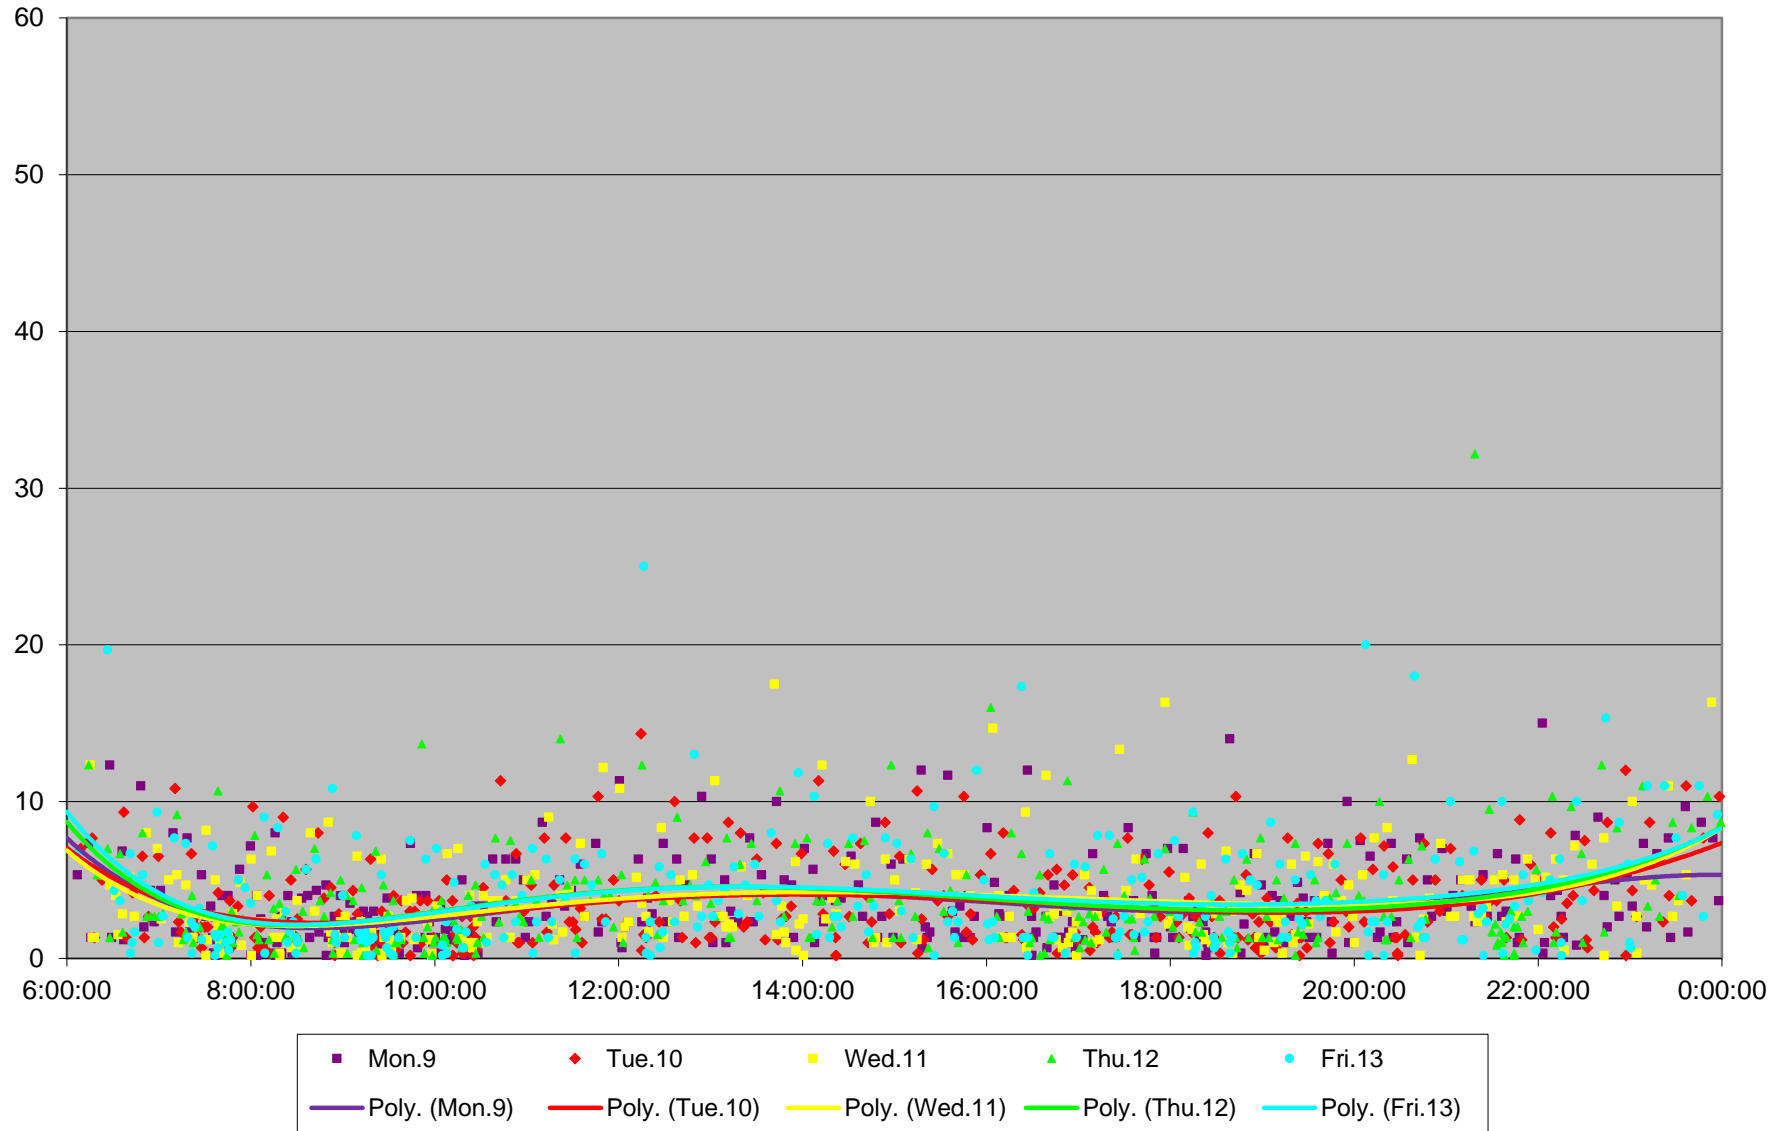

### 504 King Headways at Yonge Eastbound May 2016