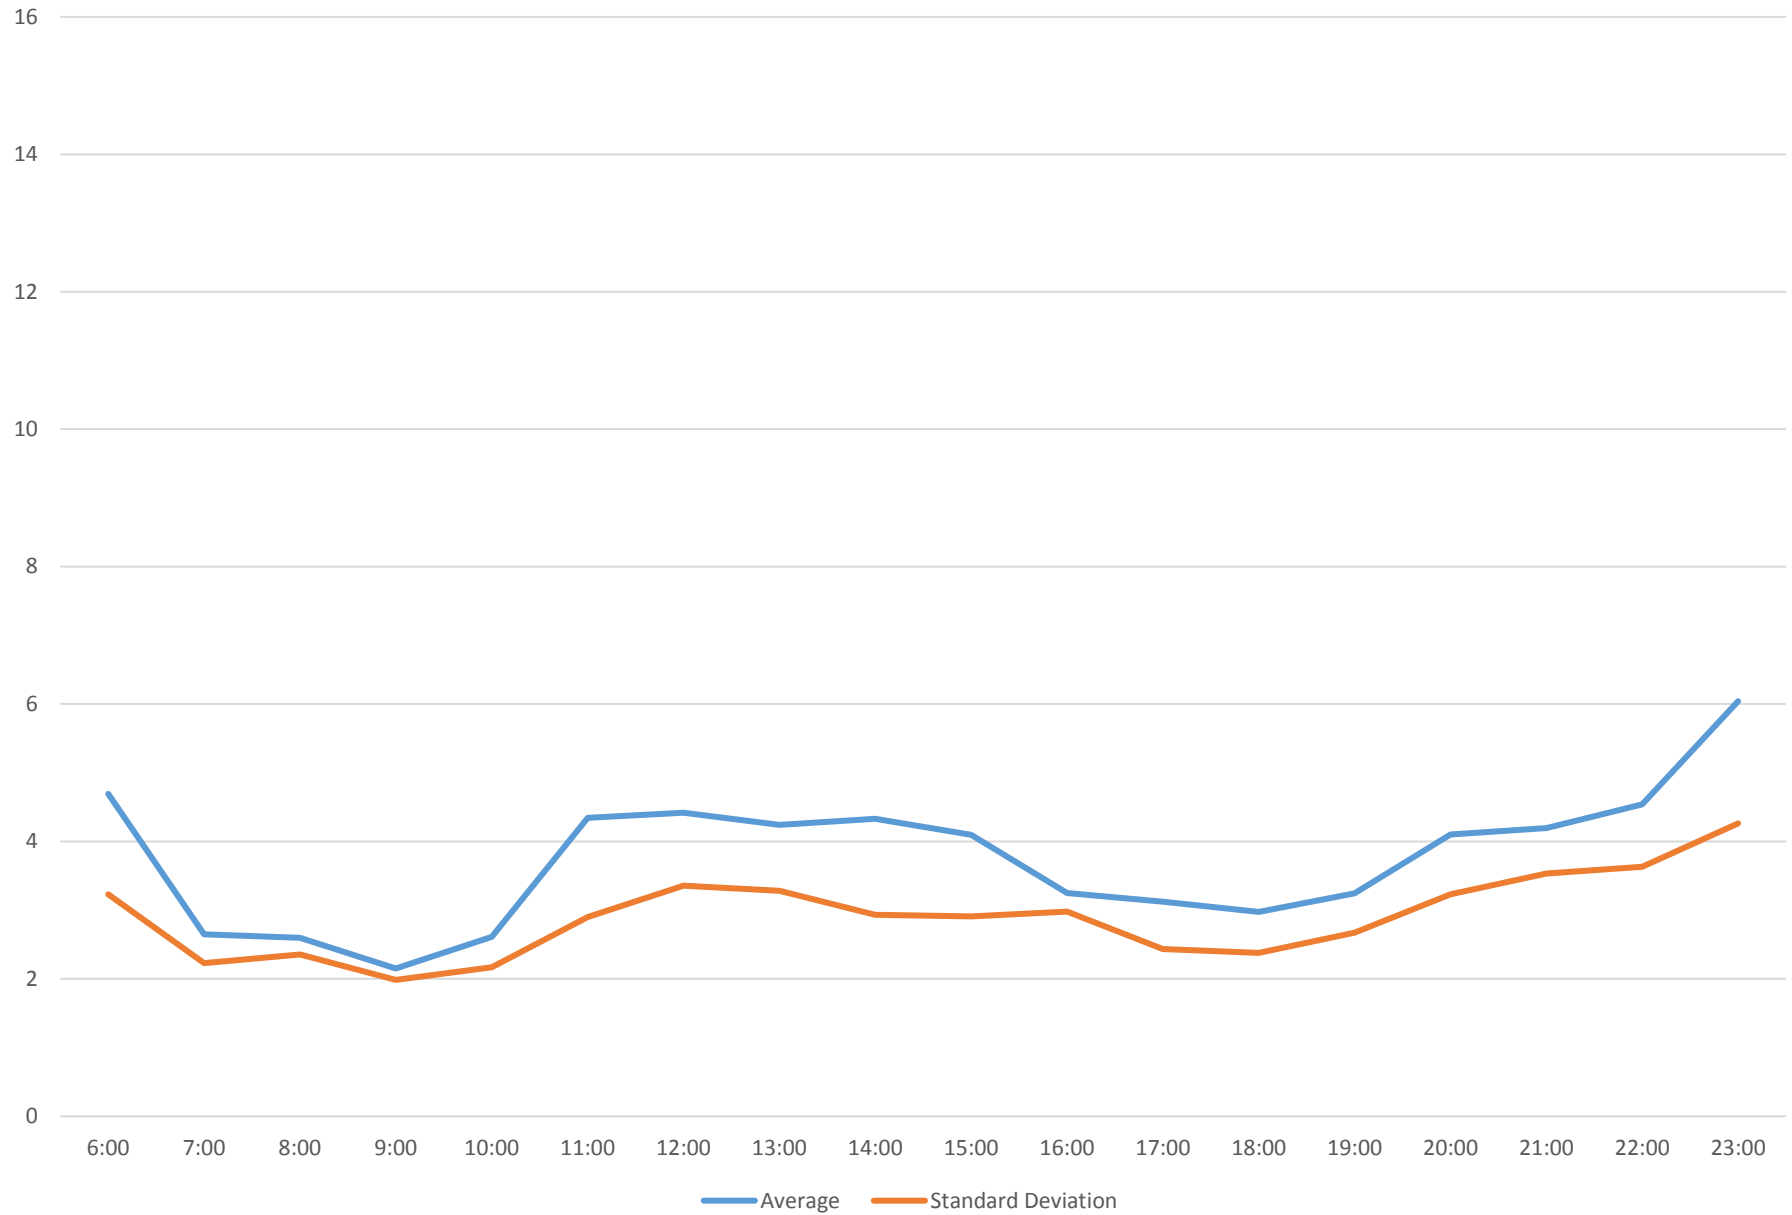

504 King Headways at Yonge Eastbound May 2016 Saturday Statistics

504 King Headways at Yonge Eastbound May 2016 Weekday Statistics