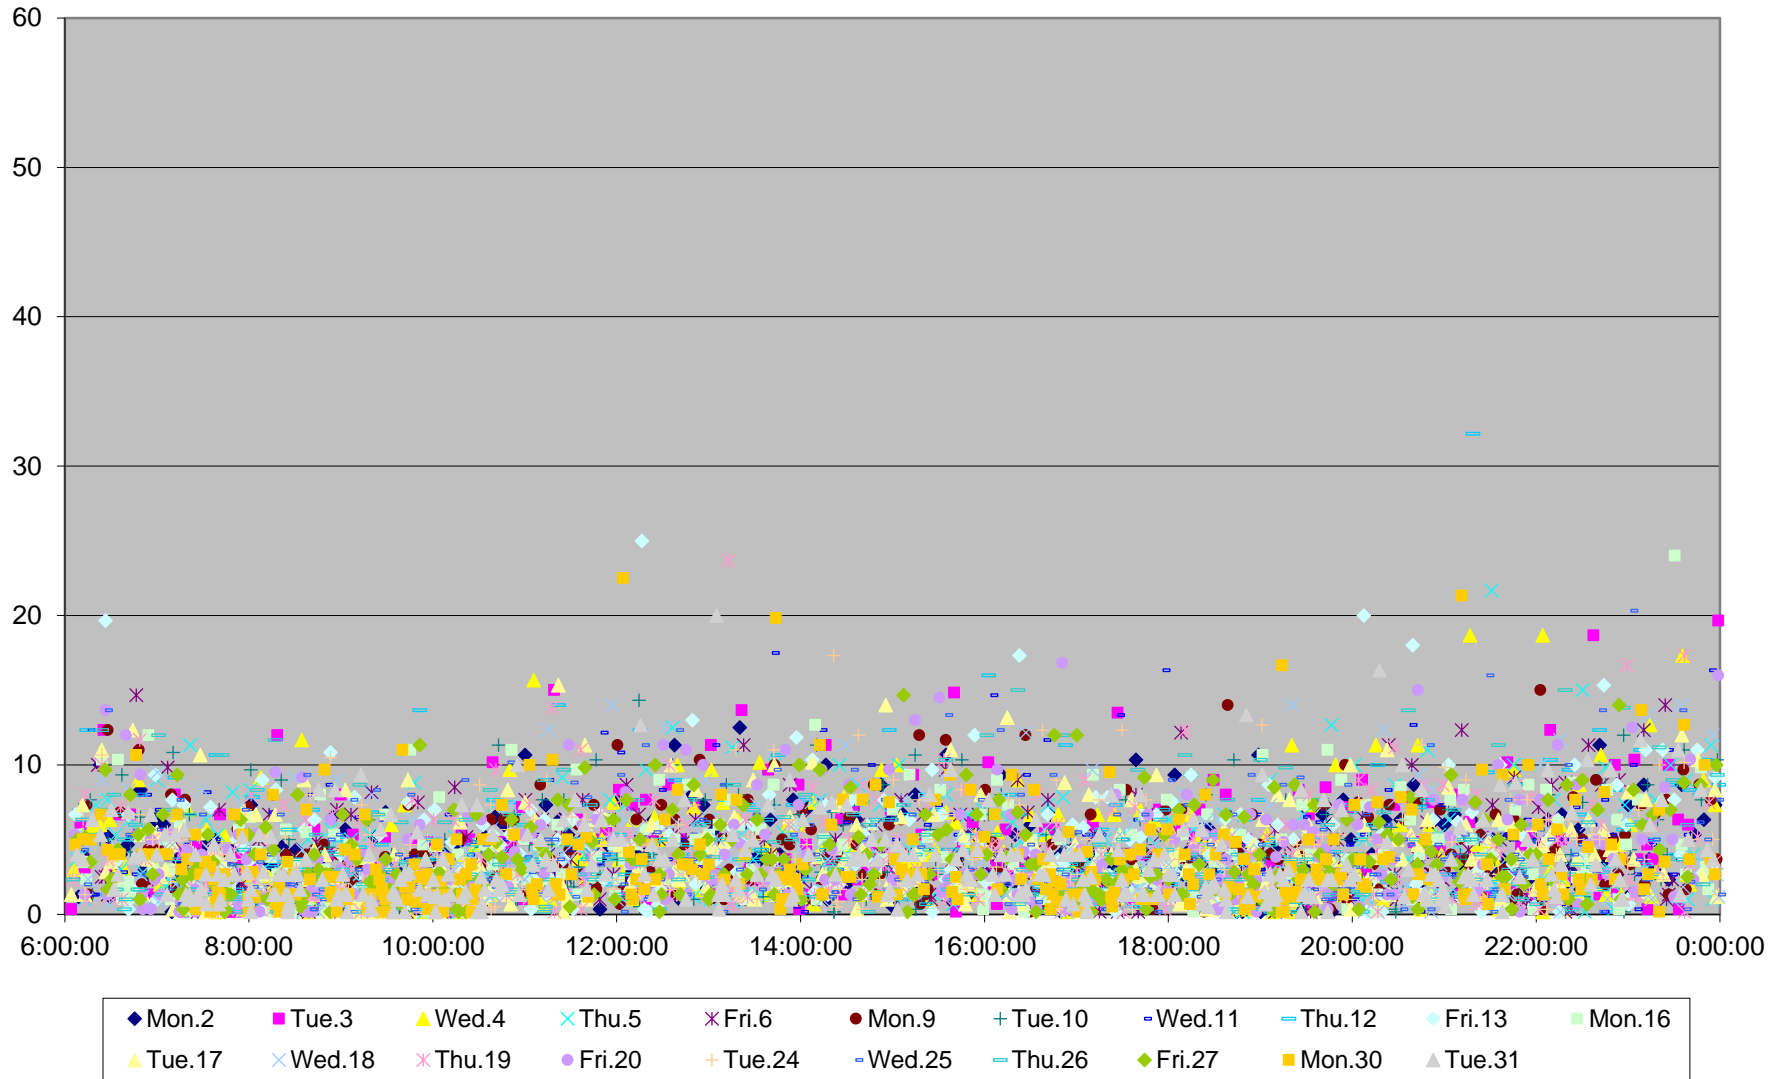

504 King Headways at Yonge Eastbound May 2016