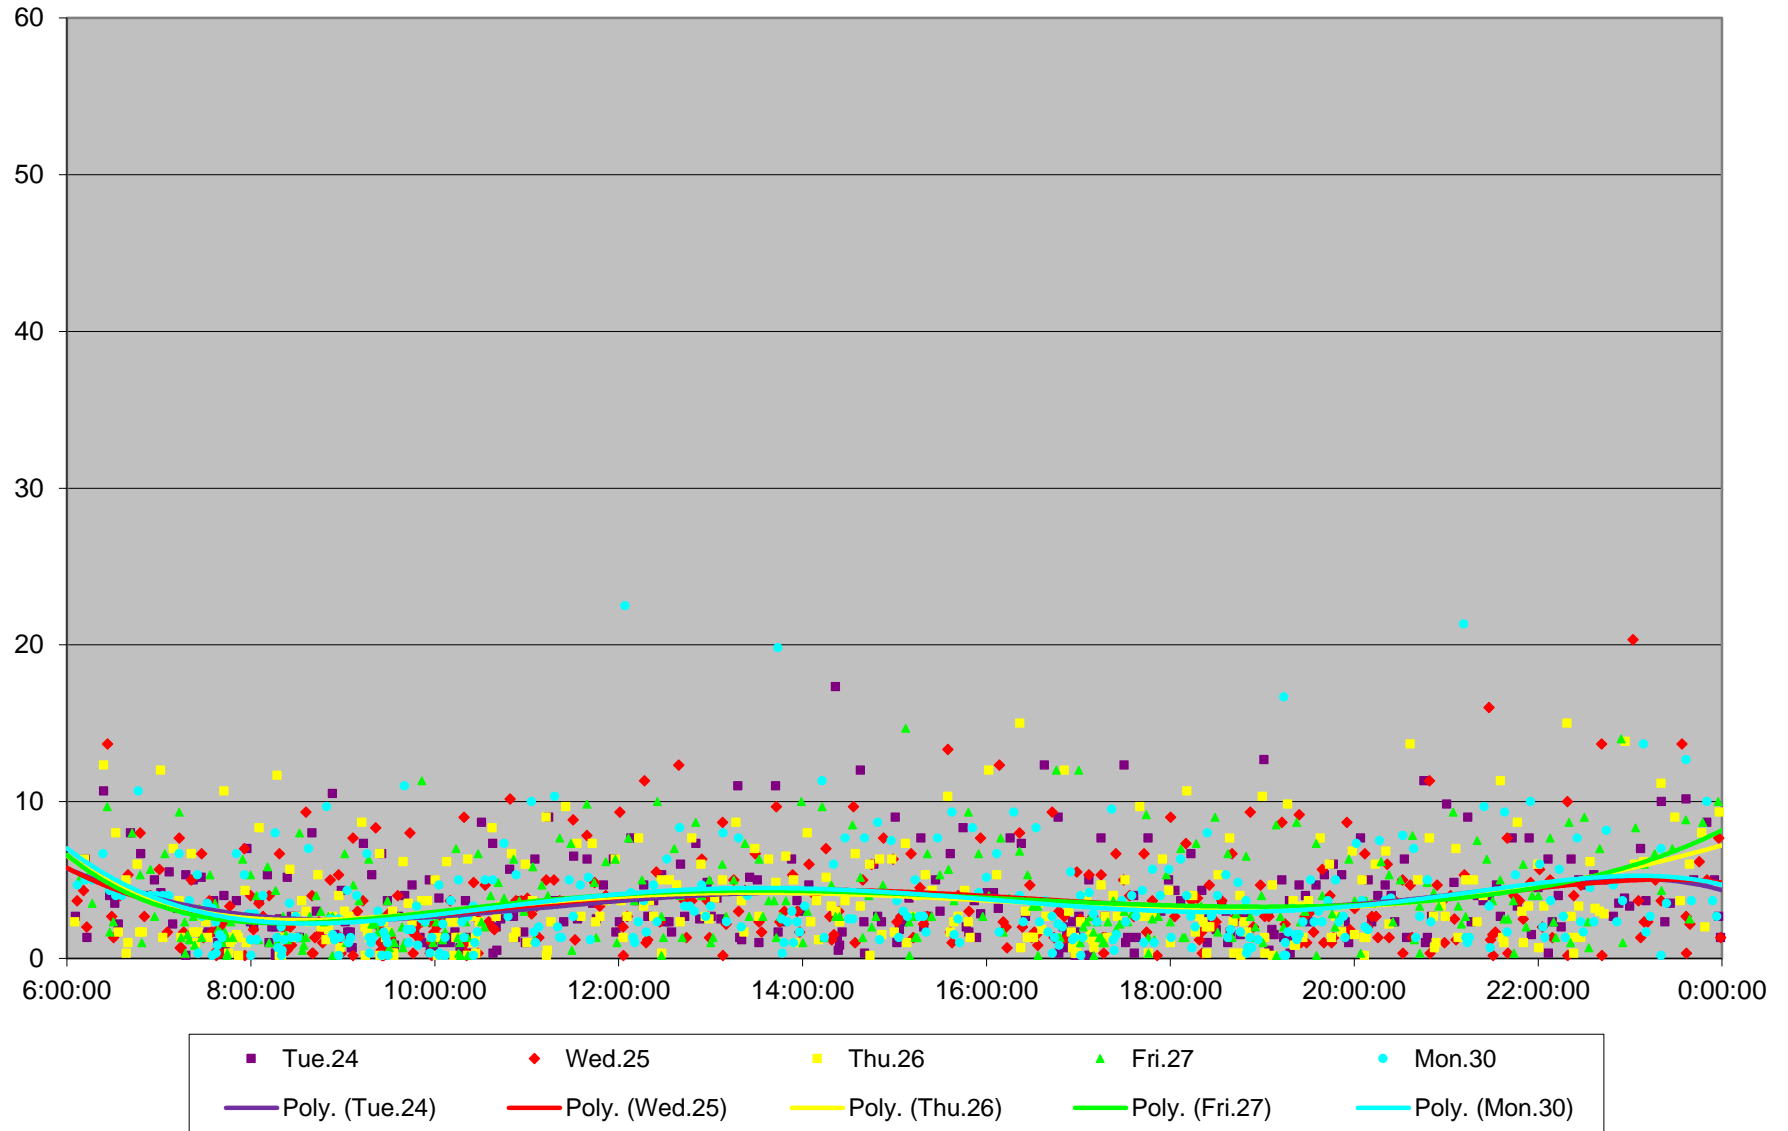

504 King Headways at Yonge Eastbound May 2016