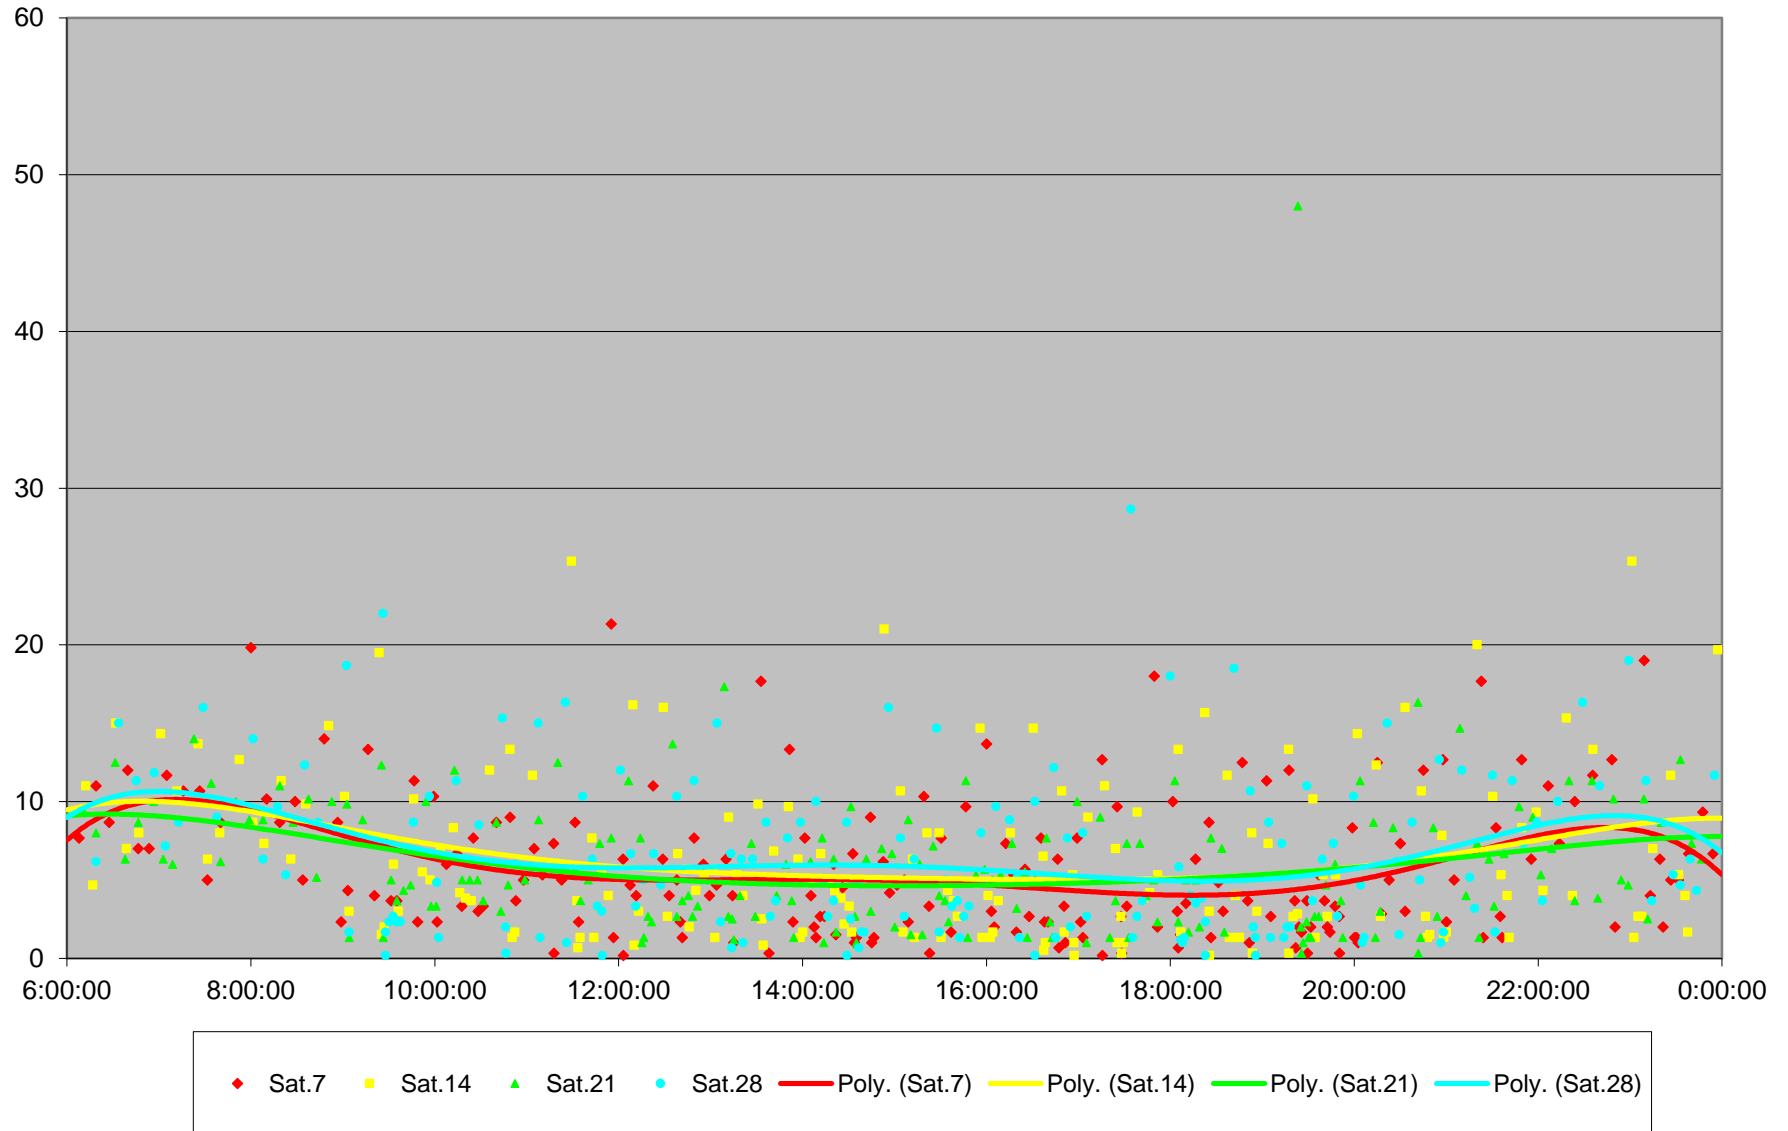

504 King Headways at Yonge Eastbound May 2016