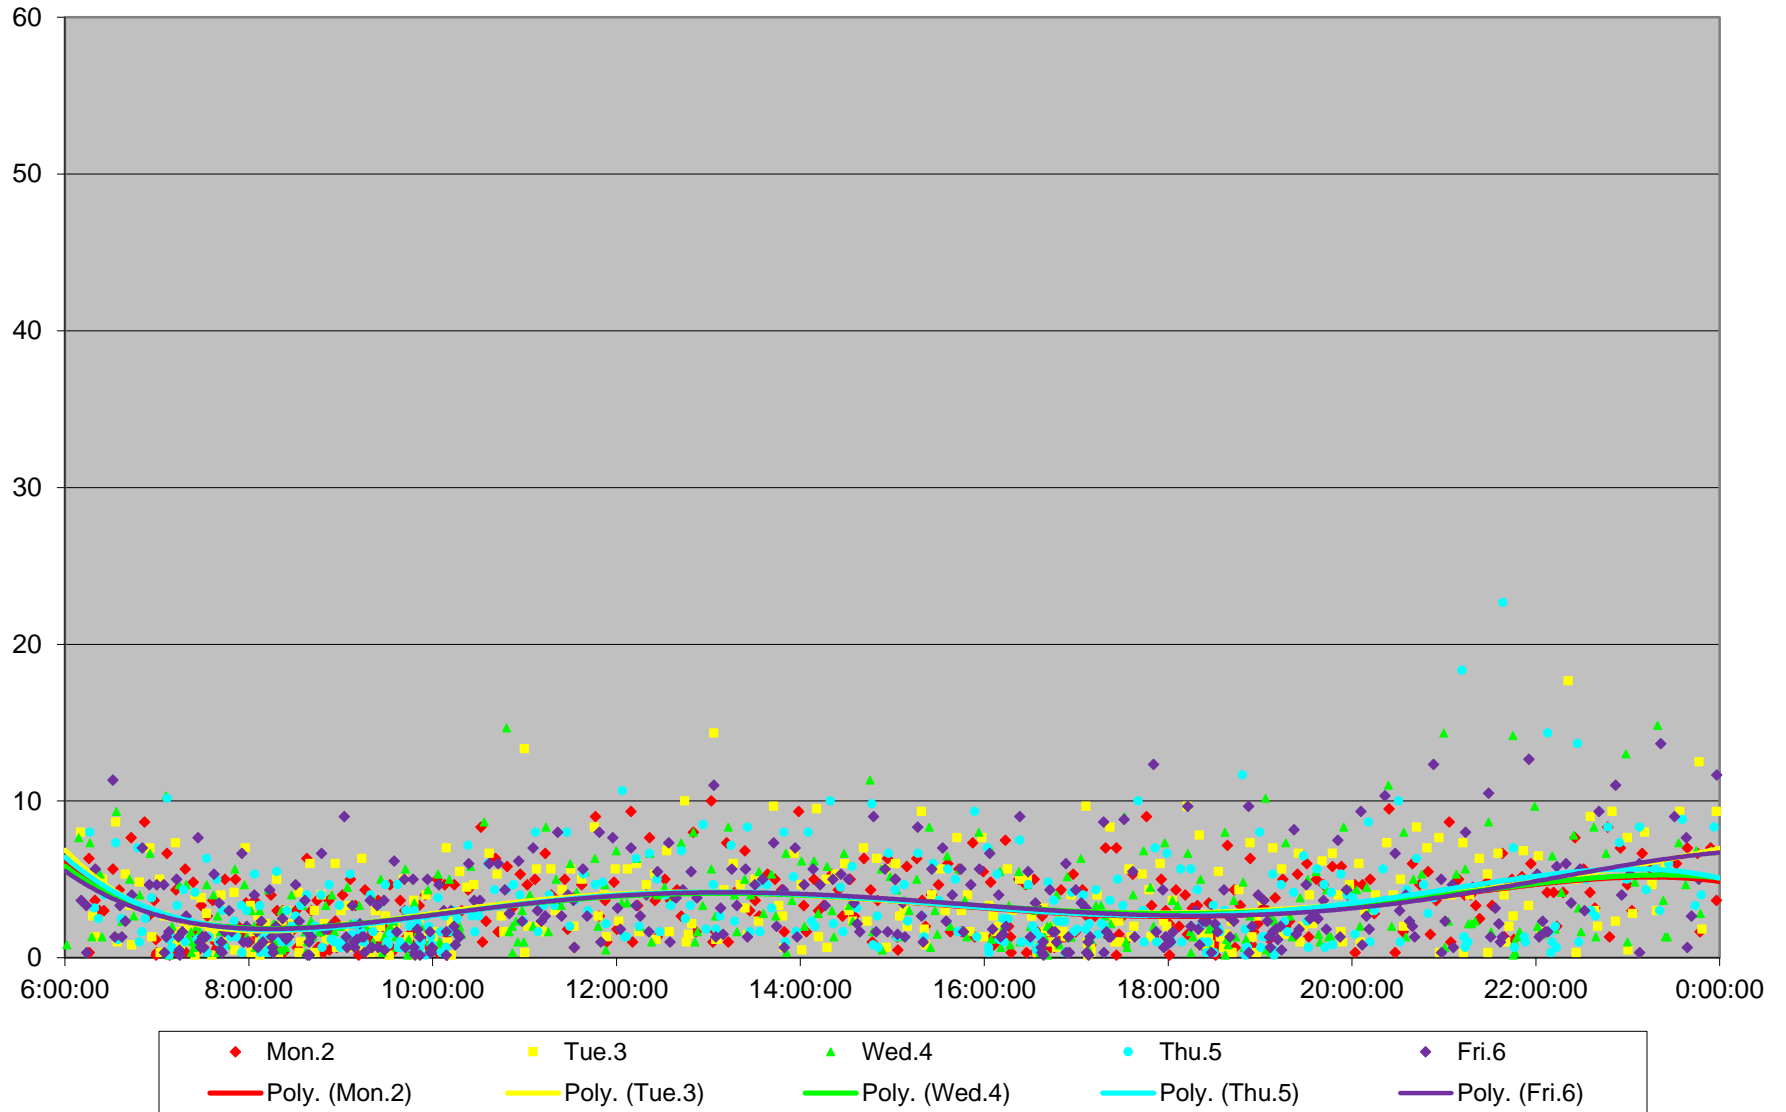

504 King Headways at Strachan Eastbound May 2016

504 King Headways at Strachan Eastbound May 2016

504 King Headways at Strachan Eastbound May 2016

504 King Headways at Strachan Eastbound May 2016

504 King Headways at Strachan Eastbound May 2016

504 King Headways at Strachan Eastbound May 2016

504 King Headways at Strachan Eastbound May 2016

504 King Headways at Strachan Eastbound May 2016 Weekday Statistics

504 King Headways at Strachan Eastbound May 2016 Saturday Statistics

504 King Headways at Strachan Eastbound May 2016 Sunday Statistics