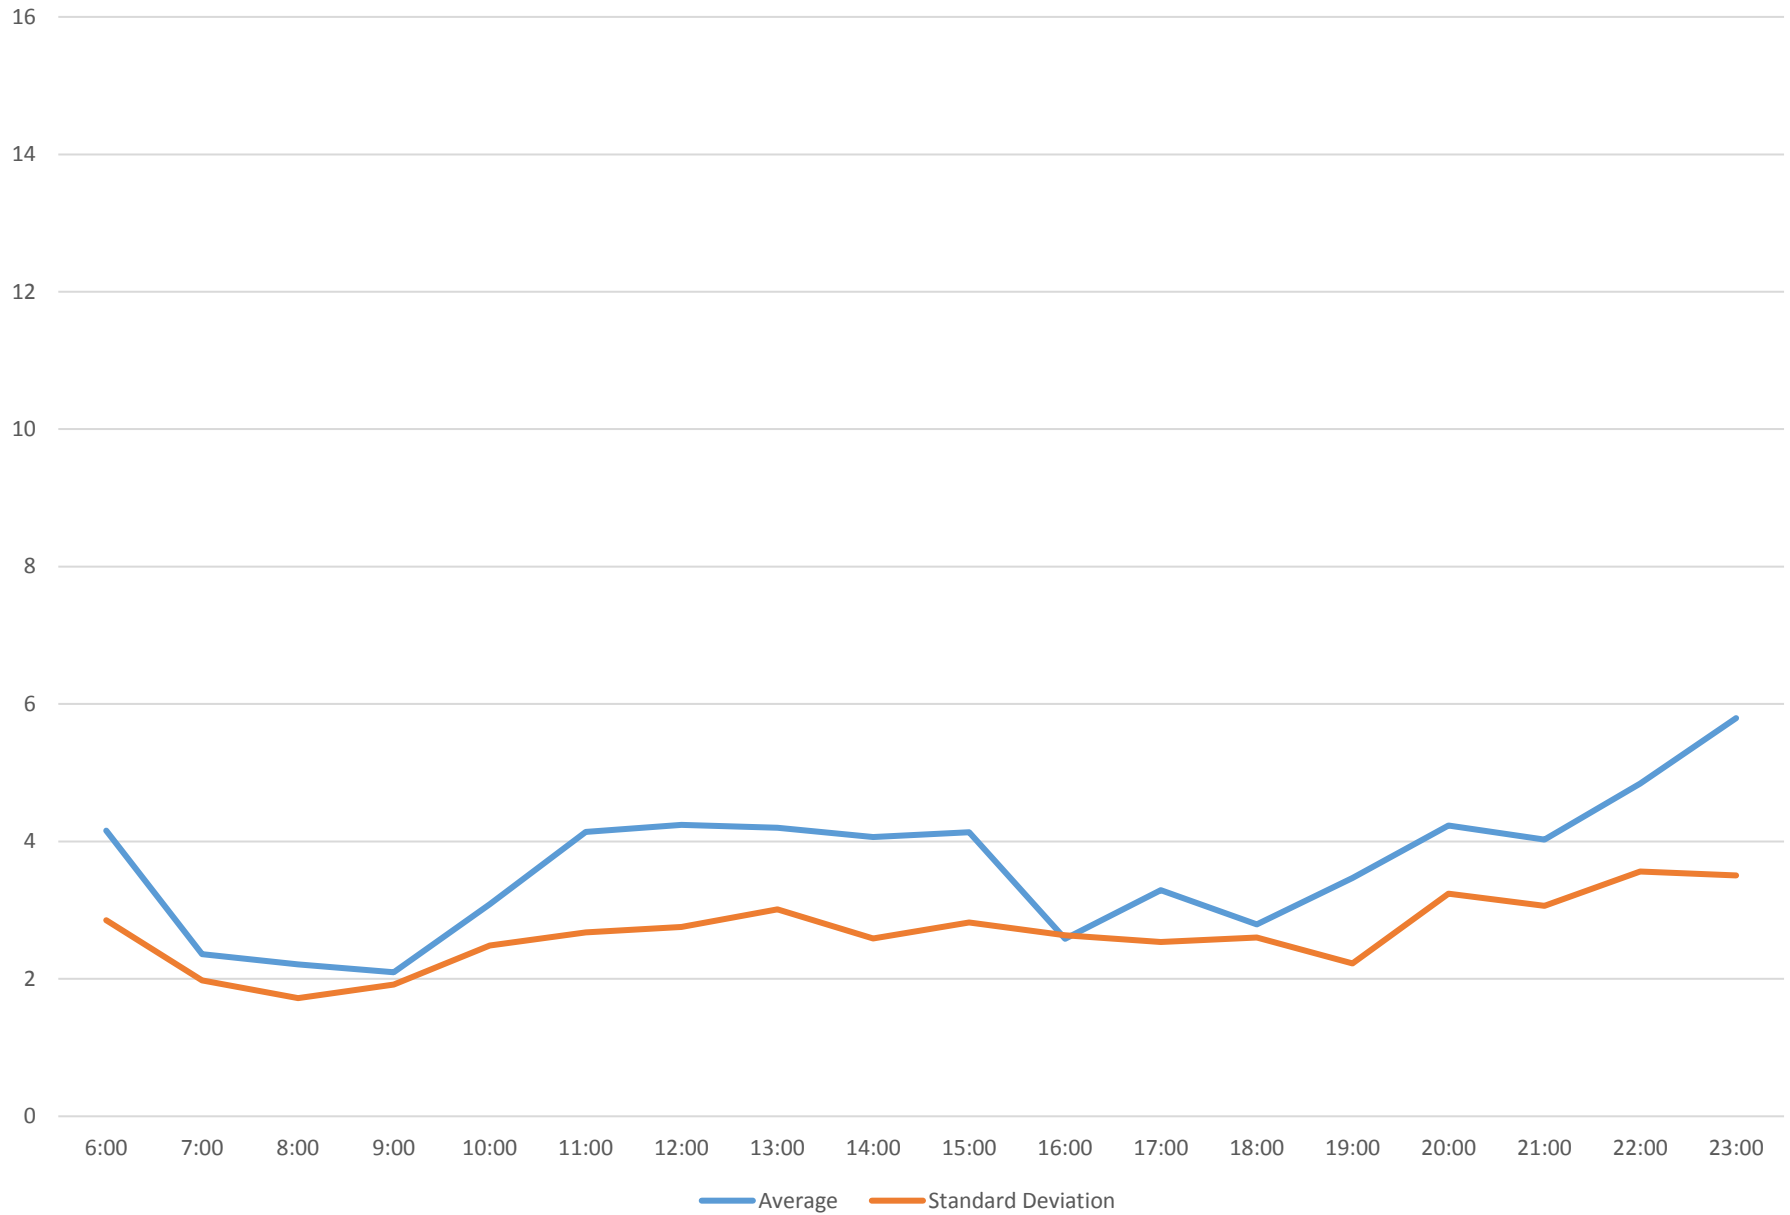

504 King Headways at Strachan Eastbound May 2016

504 King Headways at Strachan Eastbound May 2016

504 King Headways at Strachan Eastbound May 2016

504 King Headways at Strachan Eastbound May 2016

504 King Headways at Strachan Eastbound May 2016

504 King Headways at Strachan Eastbound May 2016

504 King Headways at Strachan Eastbound May 2016

504 King Headways at Strachan Eastbound May 2016 Weekday Statistics

504 King Headways at Strachan Eastbound May 2016 Saturday Statistics

504 King Headways at Strachan Eastbound May 2016 Sunday Statistics