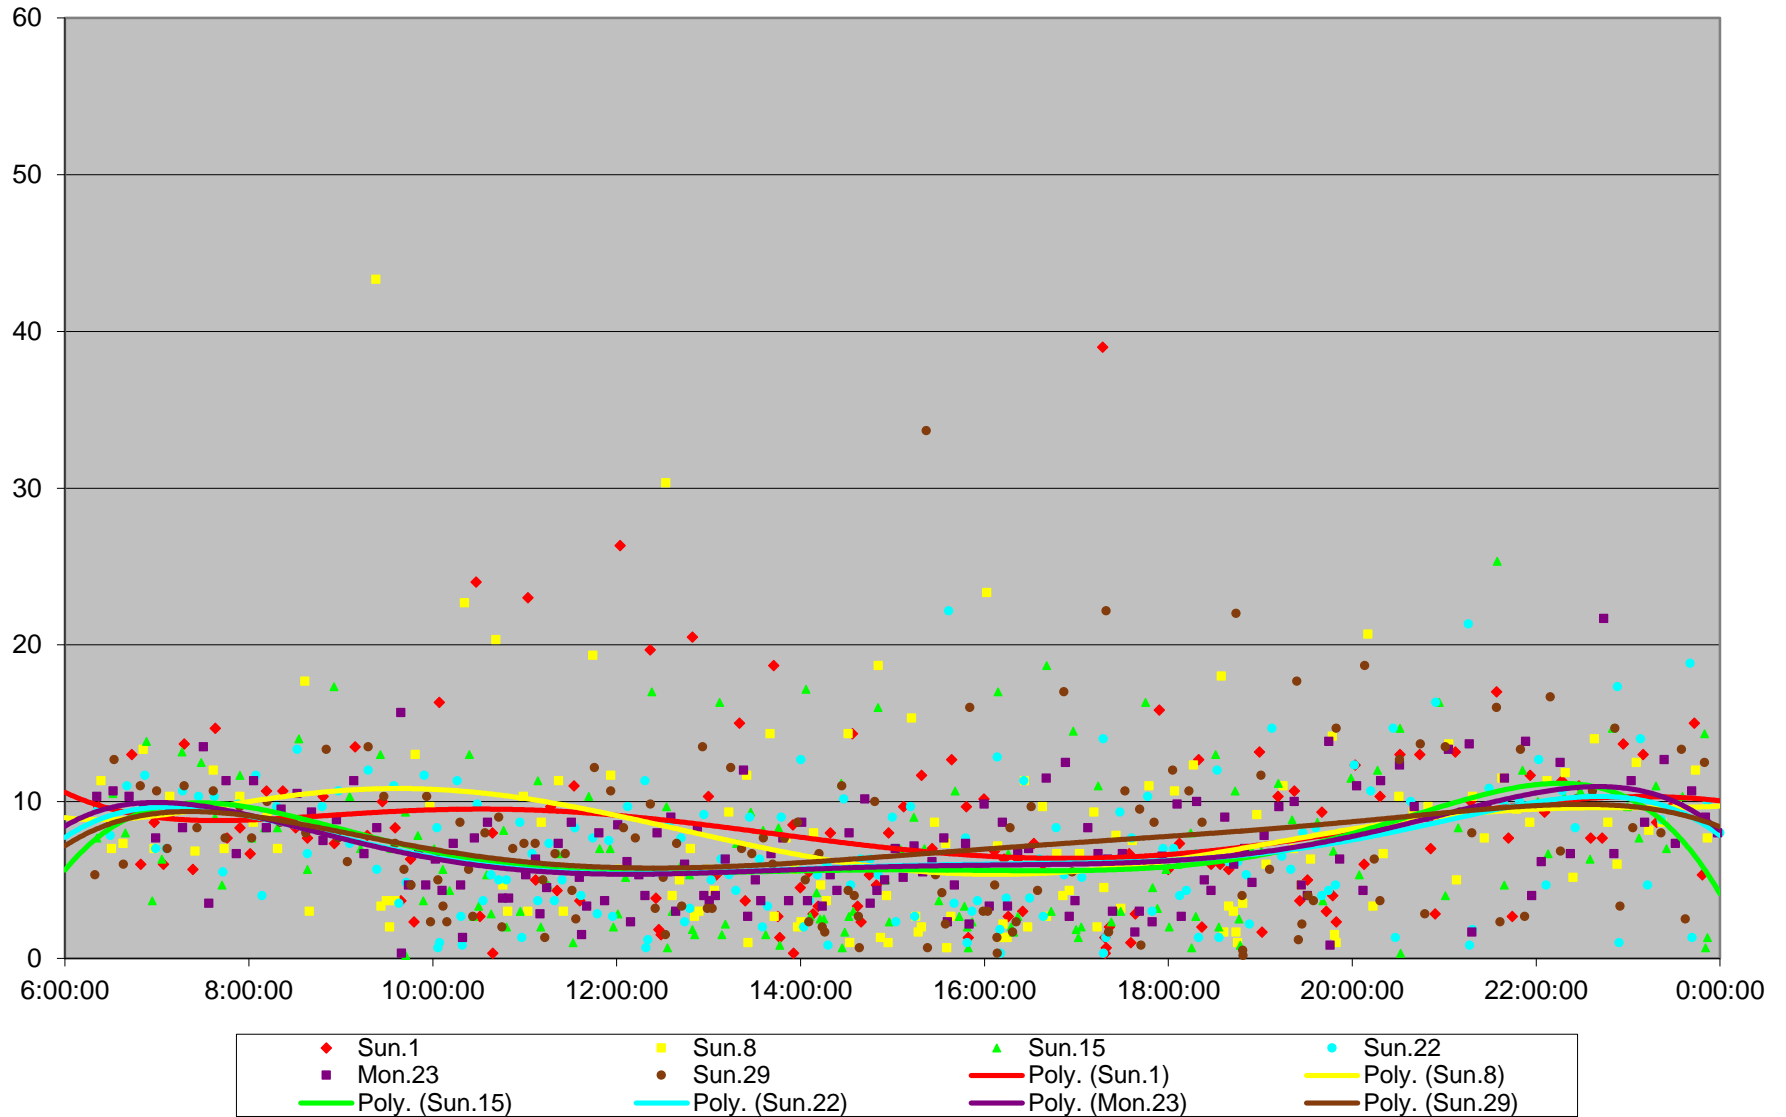

504 King Headways at Strachan Eastbound May 2016

504 King Headways at Strachan Eastbound May 2016

504 King Headways at Strachan Eastbound May 2016

504 King Headways at Strachan Eastbound May 2016

504 King Headways at Strachan Eastbound May 2016

504 King Headways at Strachan Eastbound May 2016

504 King Headways at Strachan Eastbound May 2016

504 King Headways at Strachan Eastbound May 2016 Weekday Statistics

504 King Headways at Strachan Eastbound May 2016 Saturday Statistics

504 King Headways at Strachan Eastbound May 2016 Sunday Statistics