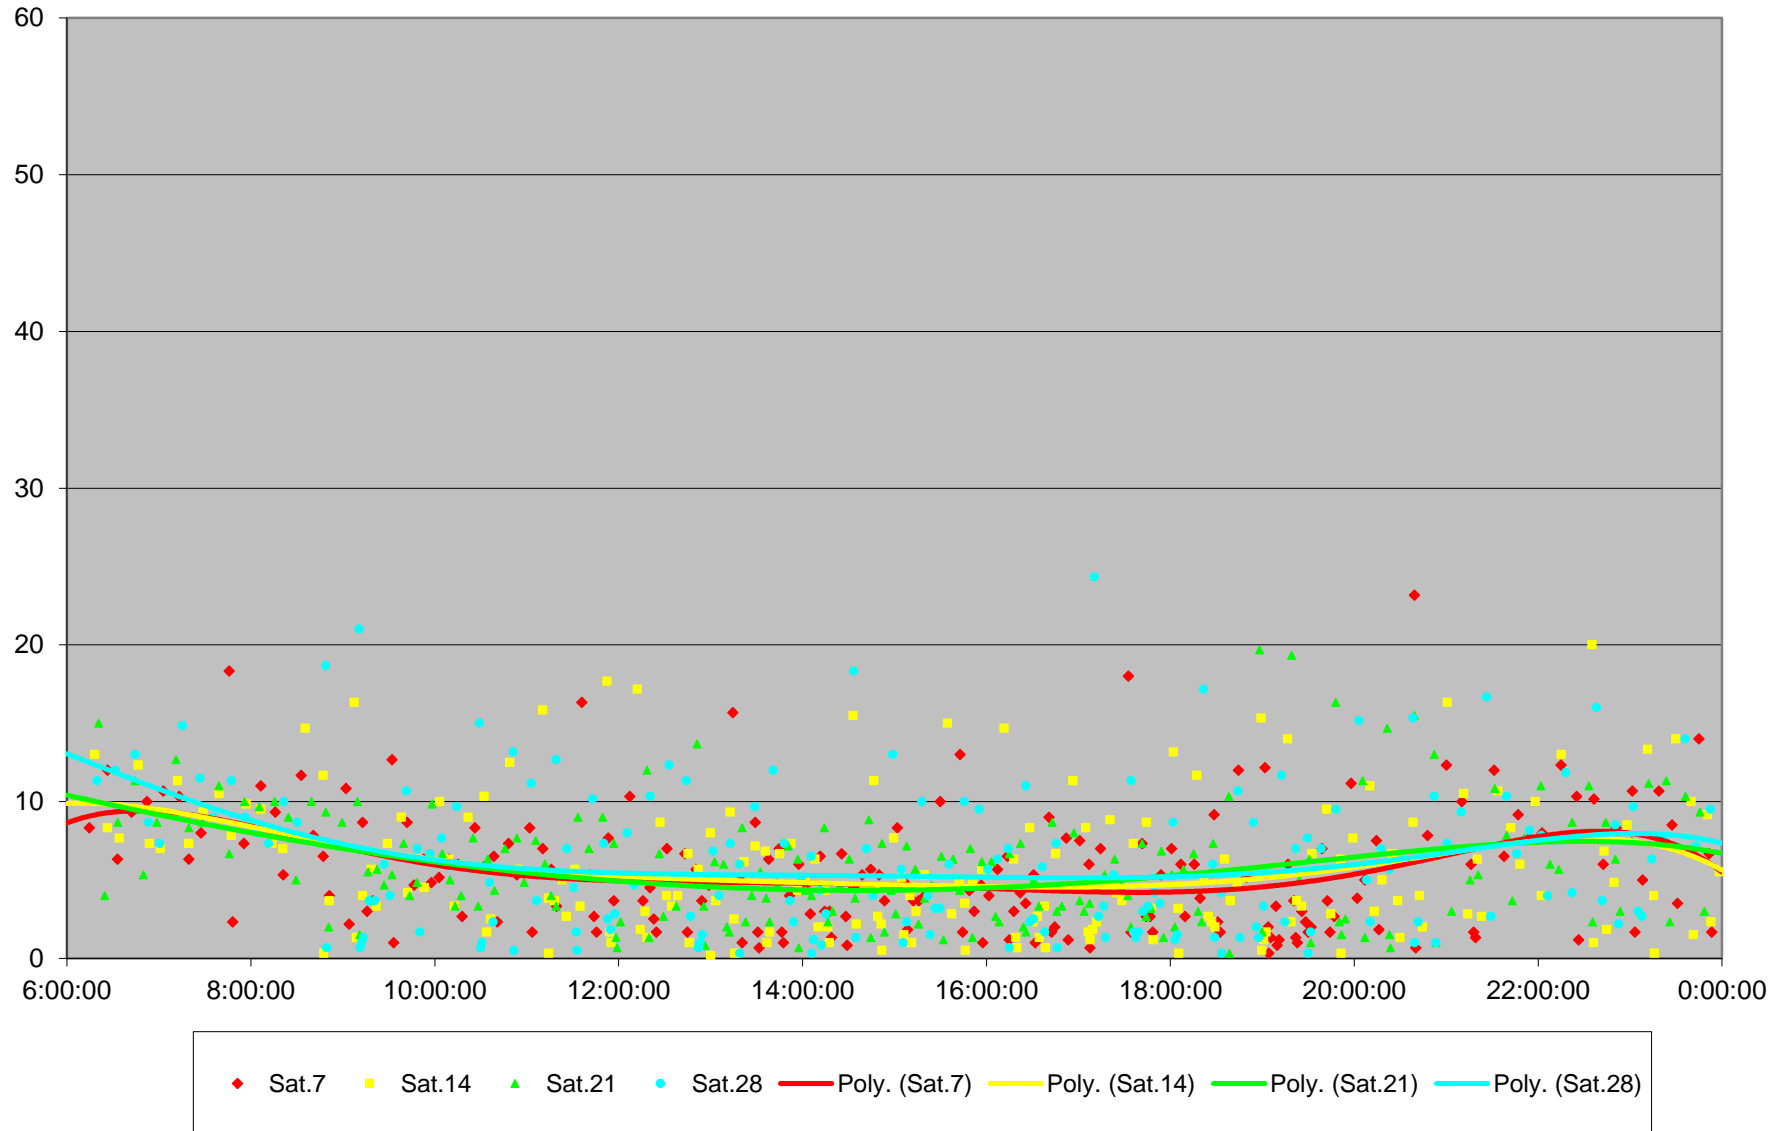

504 King Headways at Strachan Eastbound May 2016

504 King Headways at Strachan Eastbound May 2016

504 King Headways at Strachan Eastbound May 2016

504 King Headways at Strachan Eastbound May 2016

504 King Headways at Strachan Eastbound May 2016

504 King Headways at Strachan Eastbound May 2016

504 King Headways at Strachan Eastbound May 2016

504 King Headways at Strachan Eastbound May 2016 Weekday Statistics

504 King Headways at Strachan Eastbound May 2016 Saturday Statistics

504 King Headways at Strachan Eastbound May 2016 Sunday Statistics