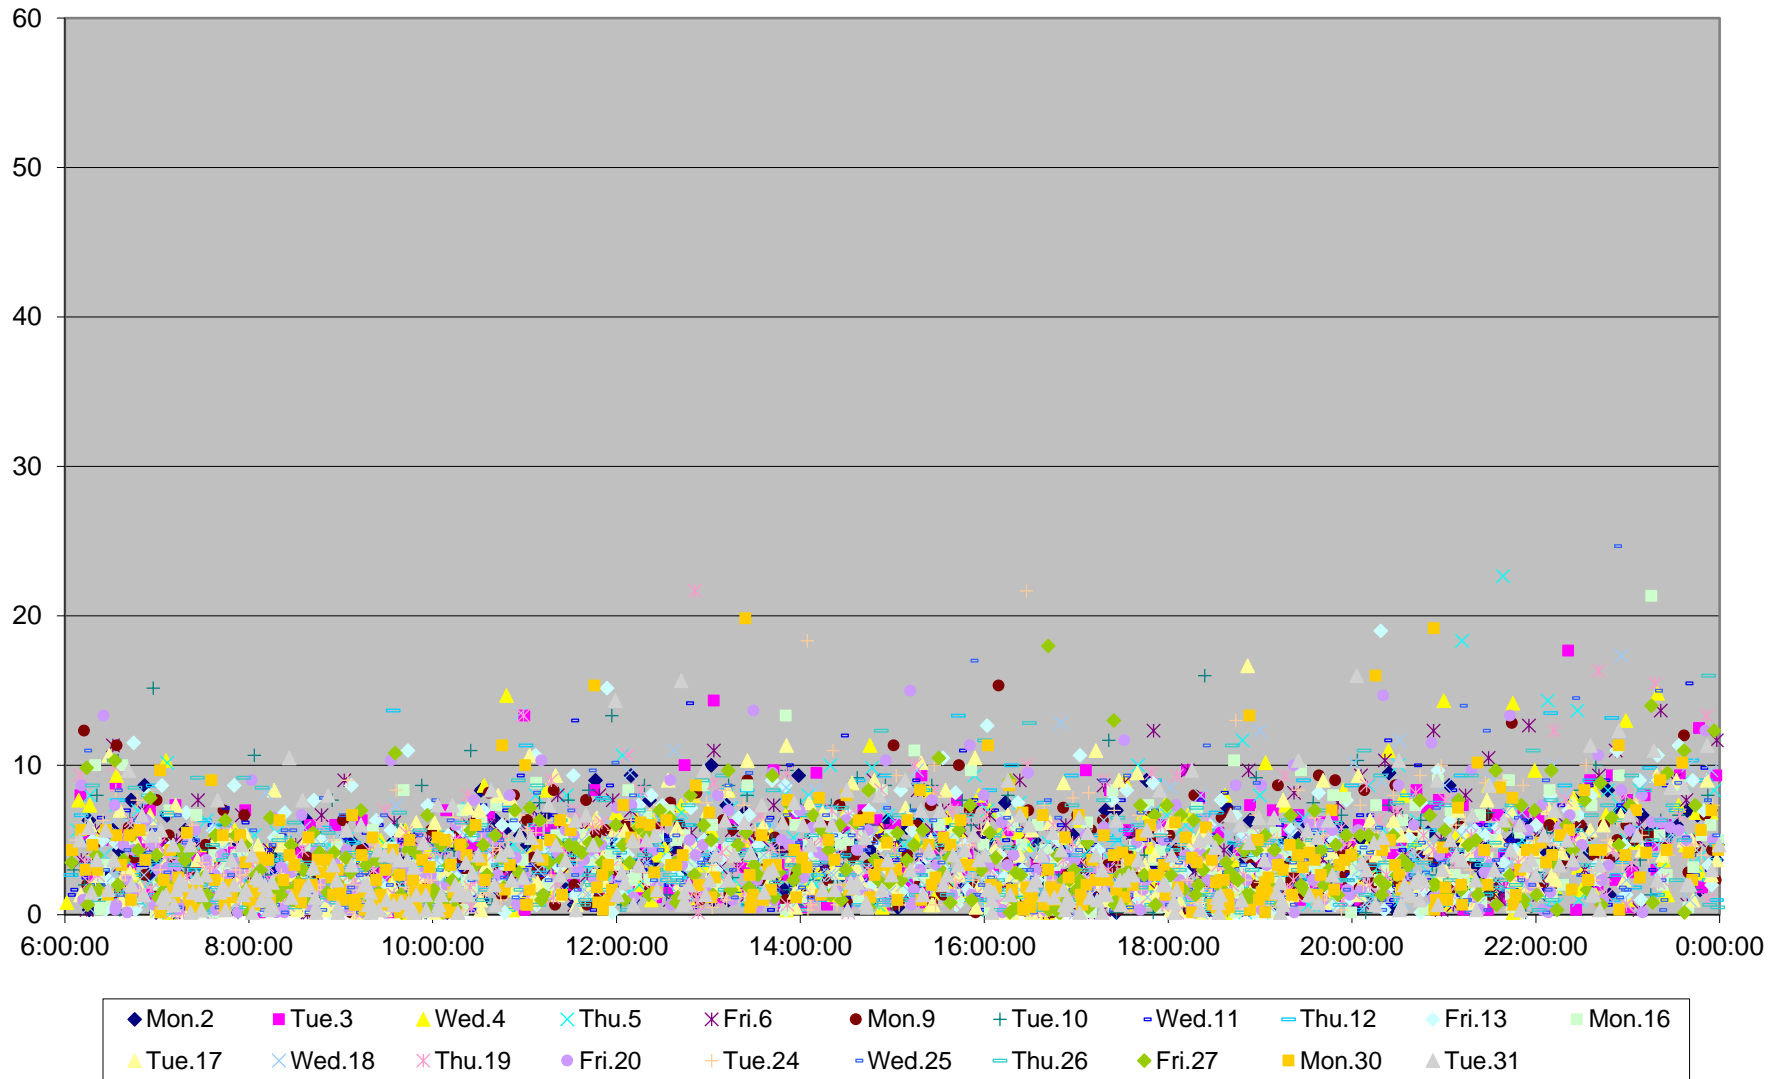

504 King Headways at Strachan Eastbound May 2016

504 King Headways at Strachan Eastbound May 2016

504 King Headways at Strachan Eastbound May 2016

504 King Headways at Strachan Eastbound May 2016

504 King Headways at Strachan Eastbound May 2016

504 King Headways at Strachan Eastbound May 2016

504 King Headways at Strachan Eastbound May 2016

504 King Headways at Strachan Eastbound May 2016 Weekday Statistics

504 King Headways at Strachan Eastbound May 2016 Saturday Statistics

504 King Headways at Strachan Eastbound May 2016 Sunday Statistics