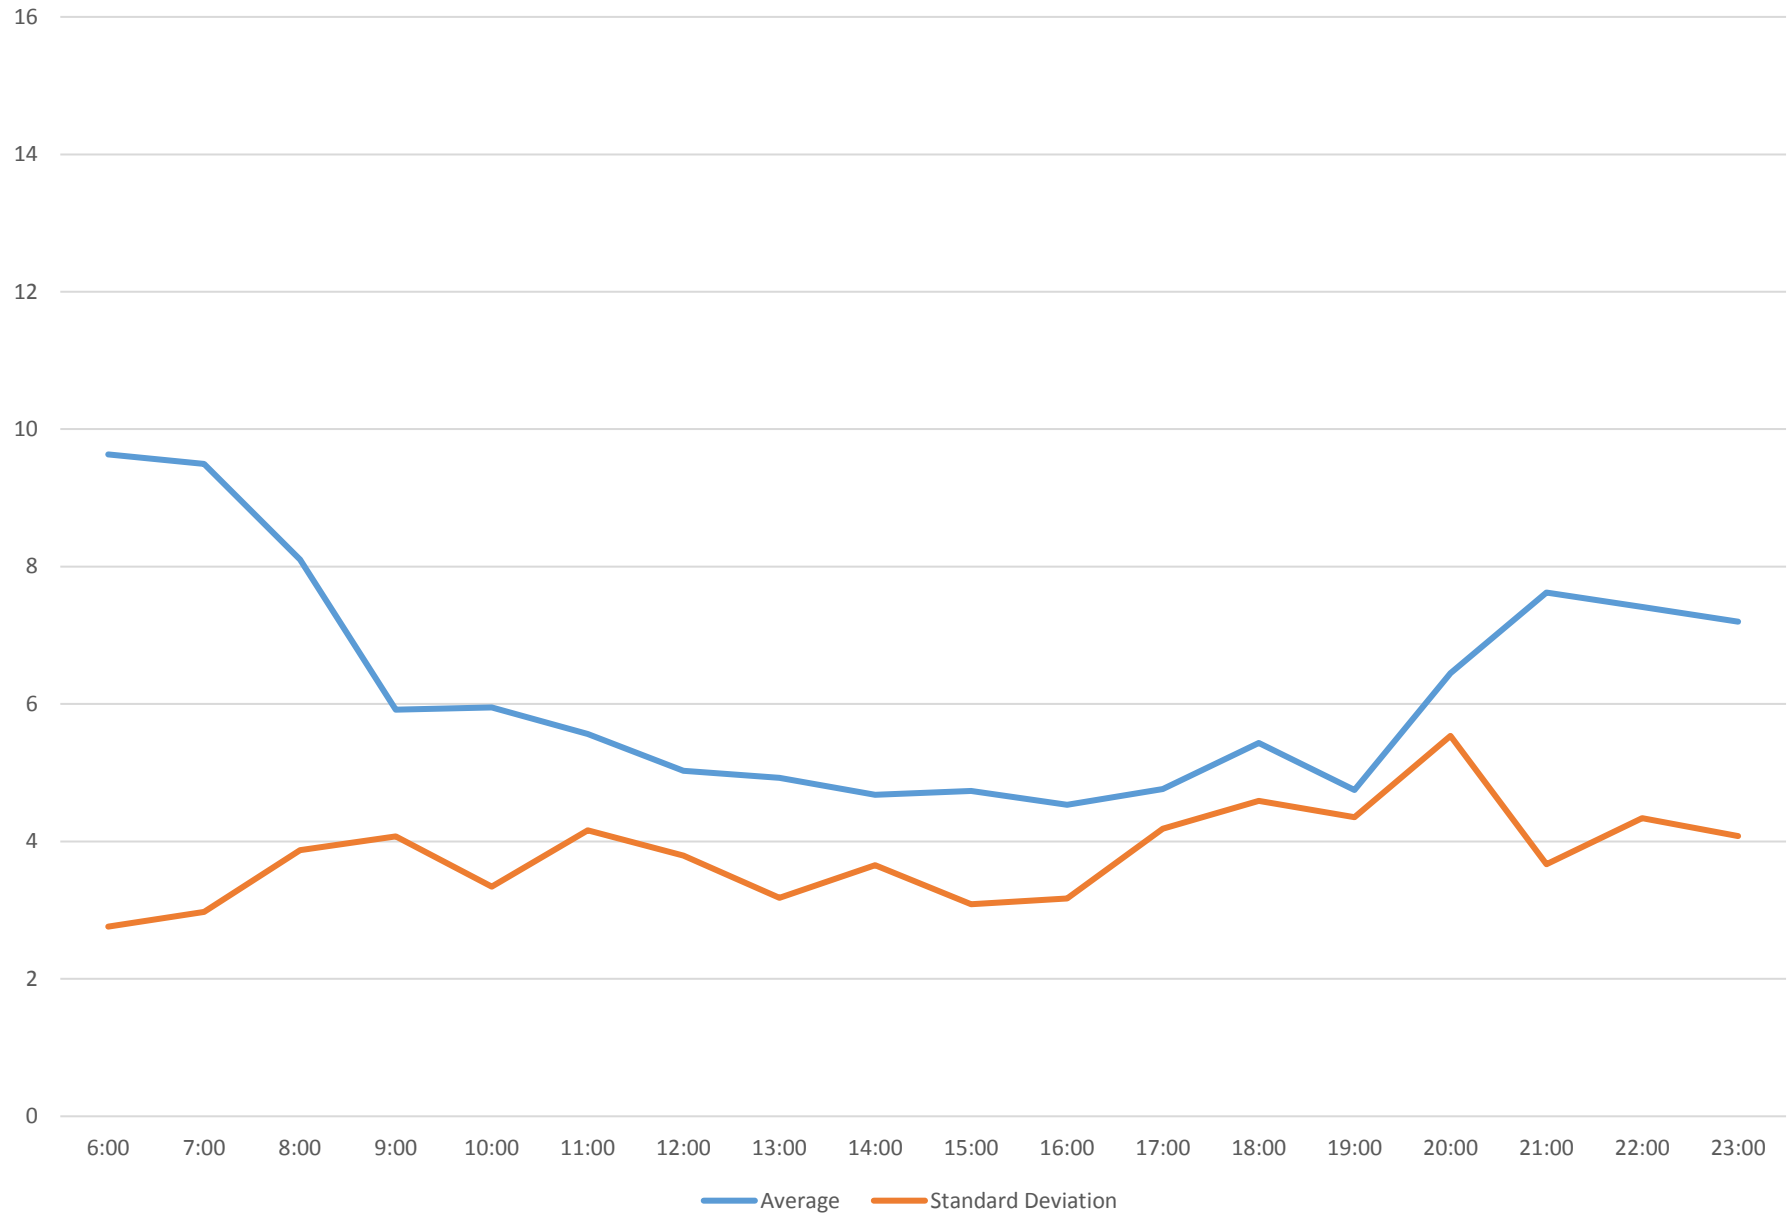

504 King Headways at Strachan Eastbound May 2016

504 King Headways at Strachan Eastbound May 2016

504 King Headways at Strachan Eastbound May 2016 Weekday Statistics

504 King Headways at Strachan Eastbound May 2016 Saturday Statistics

504 King Headways at Strachan Eastbound May 2016 Sunday Statistics