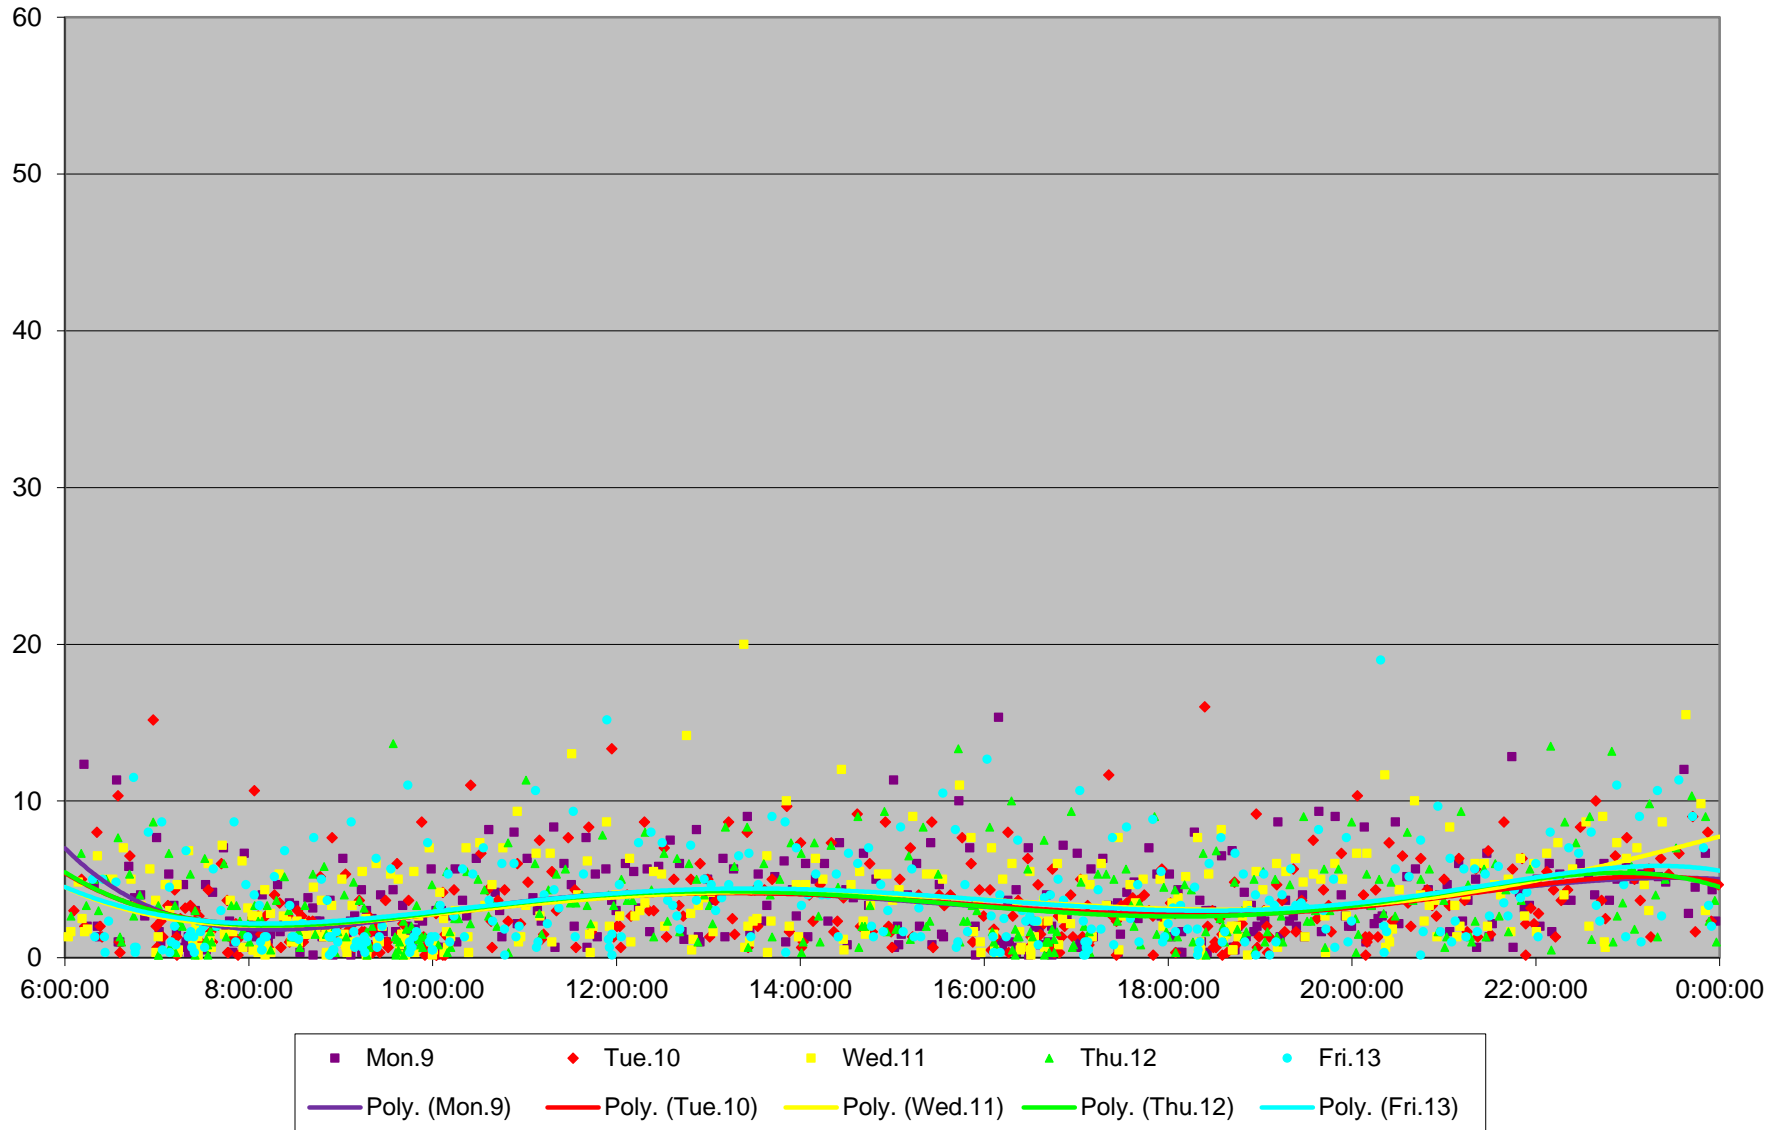

504 King Headways at Strachan Eastbound May 2016

504 King Headways at Strachan Eastbound May 2016

504 King Headways at Strachan Eastbound May 2016

504 King Headways at Strachan Eastbound May 2016

504 King Headways at Strachan Eastbound May 2016

504 King Headways at Strachan Eastbound May 2016

504 King Headways at Strachan Eastbound May 2016

504 King Headways at Strachan Eastbound May 2016 Weekday Statistics

504 King Headways at Strachan Eastbound May 2016 Saturday Statistics

504 King Headways at Strachan Eastbound May 2016 Sunday Statistics