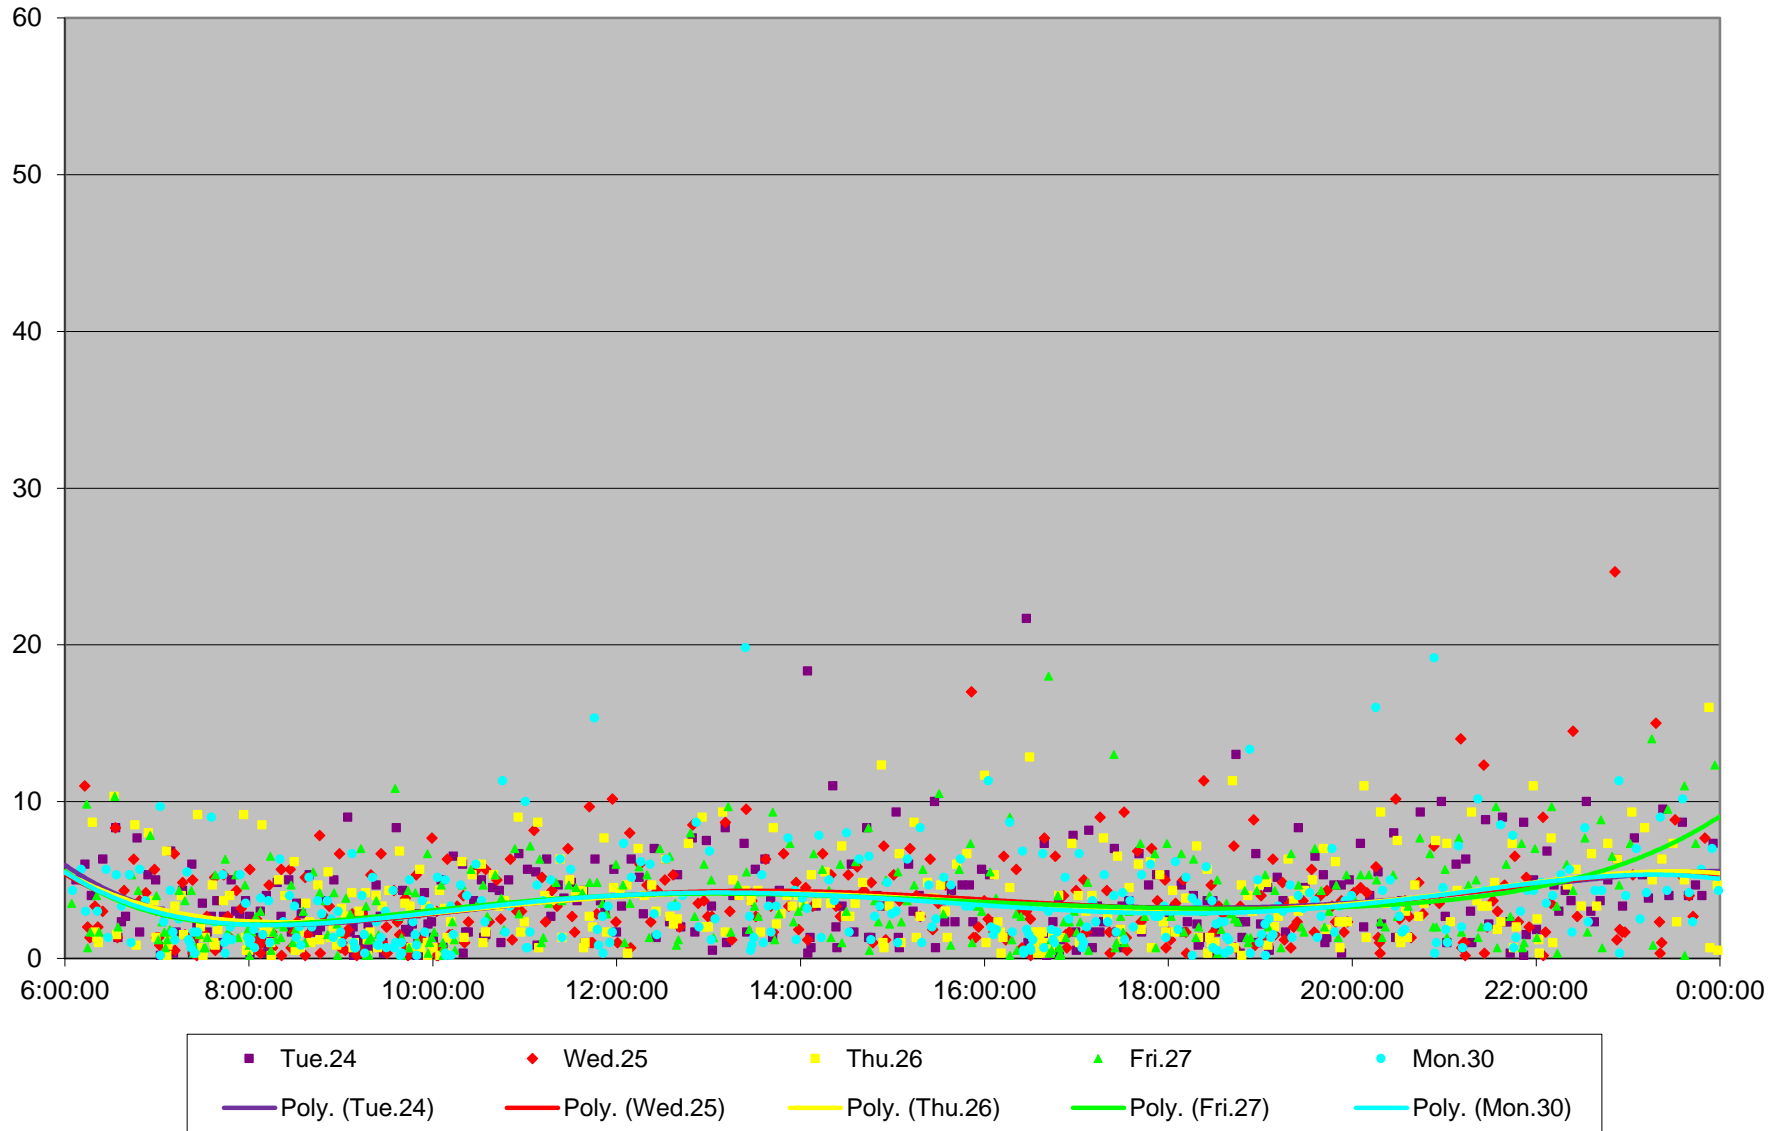

504 King Headways at Strachan Eastbound May 2016

504 King Headways at Strachan Eastbound May 2016

504 King Headways at Strachan Eastbound May 2016

504 King Headways at Strachan Eastbound May 2016

504 King Headways at Strachan Eastbound May 2016

504 King Headways at Strachan Eastbound May 2016

504 King Headways at Strachan Eastbound May 2016

504 King Headways at Strachan Eastbound May 2016 Weekday Statistics

504 King Headways at Strachan Eastbound May 2016 Saturday Statistics

504 King Headways at Strachan Eastbound May 2016 Sunday Statistics