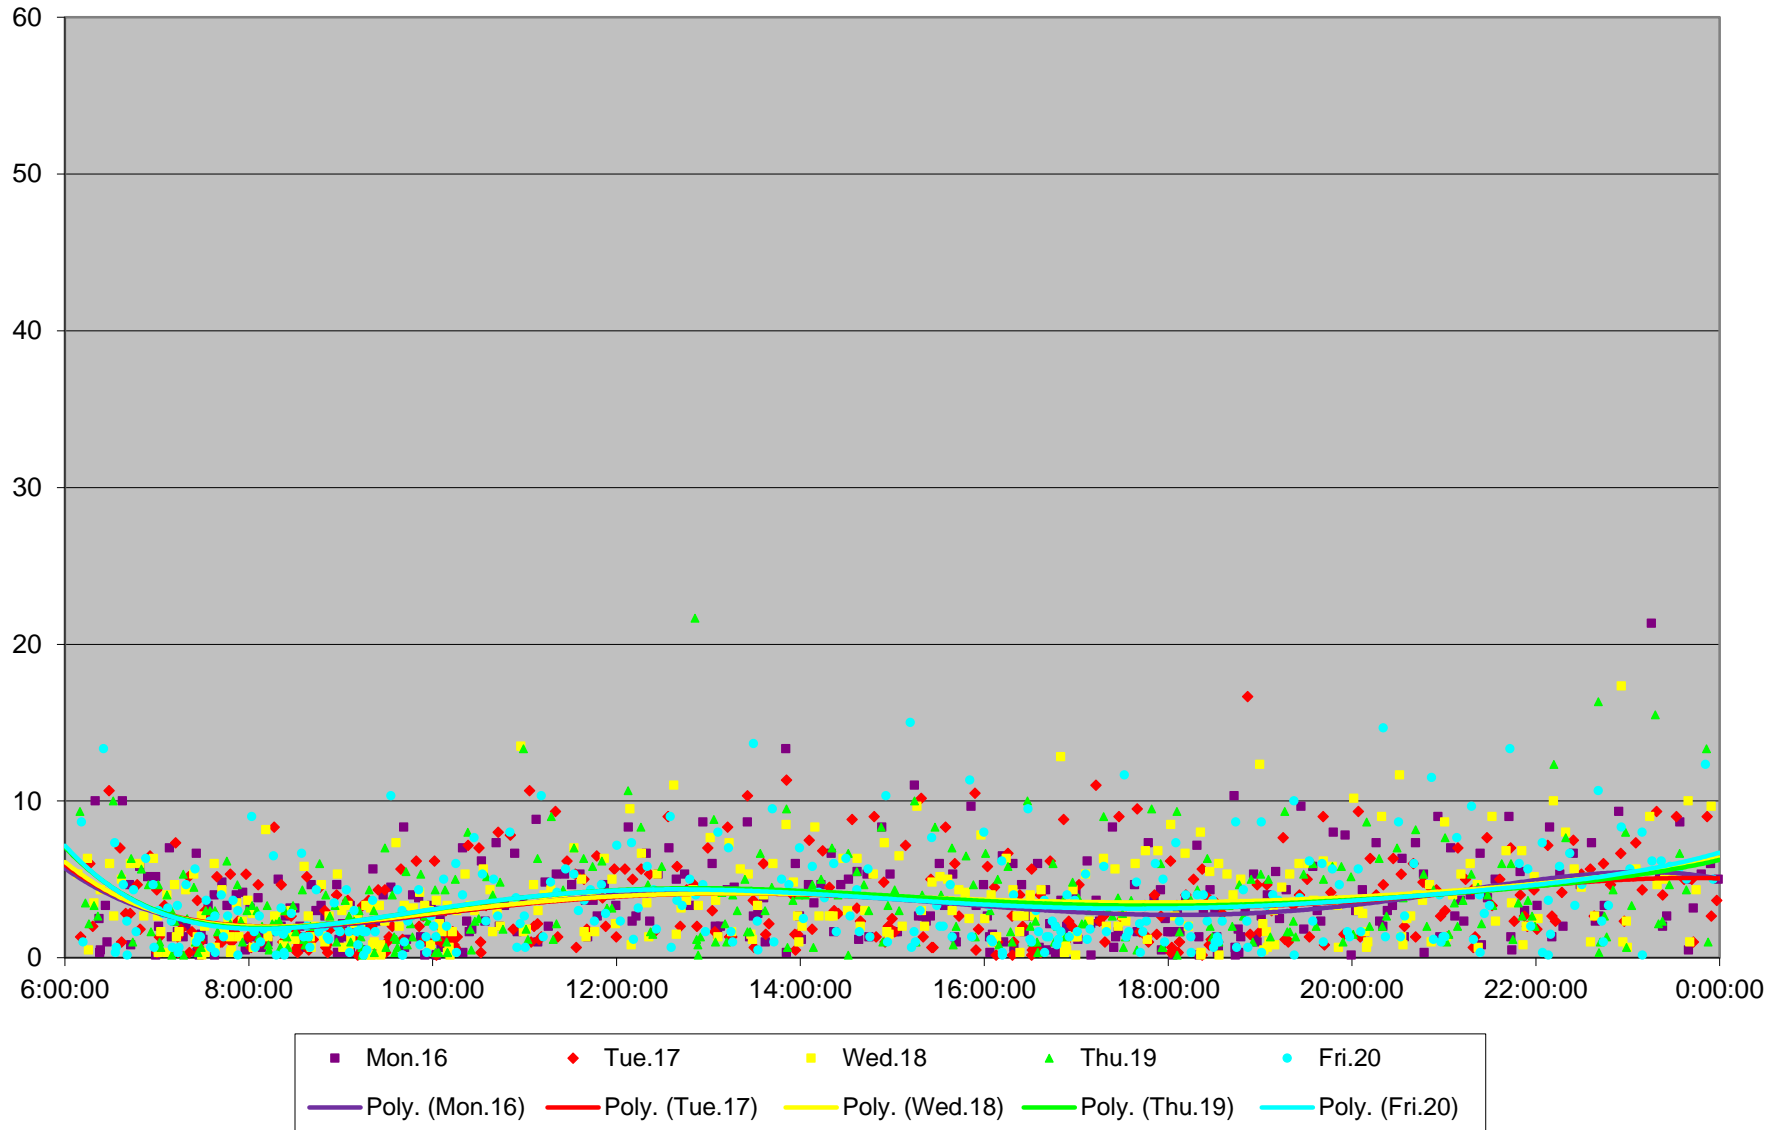

504 King Headways at Strachan Eastbound May 2016

504 King Headways at Strachan Eastbound May 2016

504 King Headways at Strachan Eastbound May 2016

504 King Headways at Strachan Eastbound May 2016

504 King Headways at Strachan Eastbound May 2016

504 King Headways at Strachan Eastbound May 2016

504 King Headways at Strachan Eastbound May 2016

504 King Headways at Strachan Eastbound May 2016 Weekday Statistics

504 King Headways at Strachan Eastbound May 2016 Saturday Statistics

504 King Headways at Strachan Eastbound May 2016 Sunday Statistics