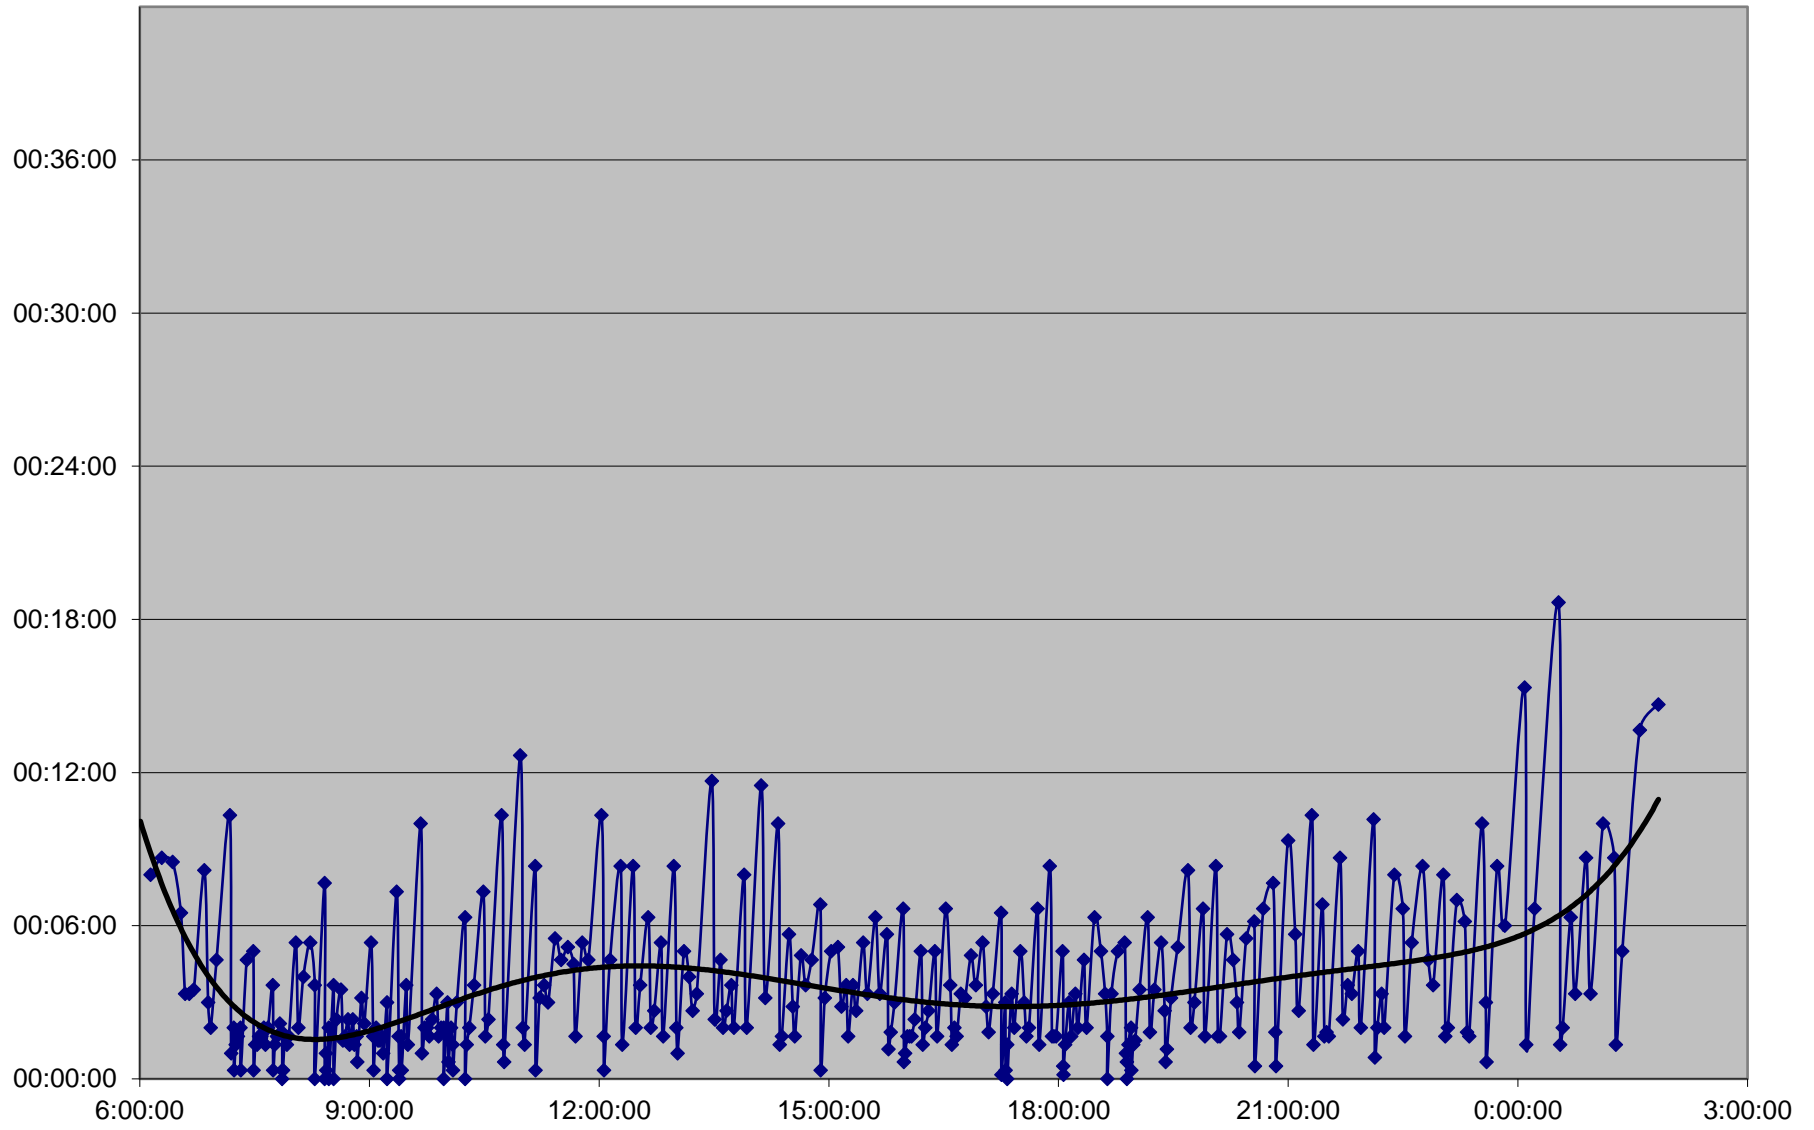

504 King Headways Monday 16 May 2016 at Spadina Westbound