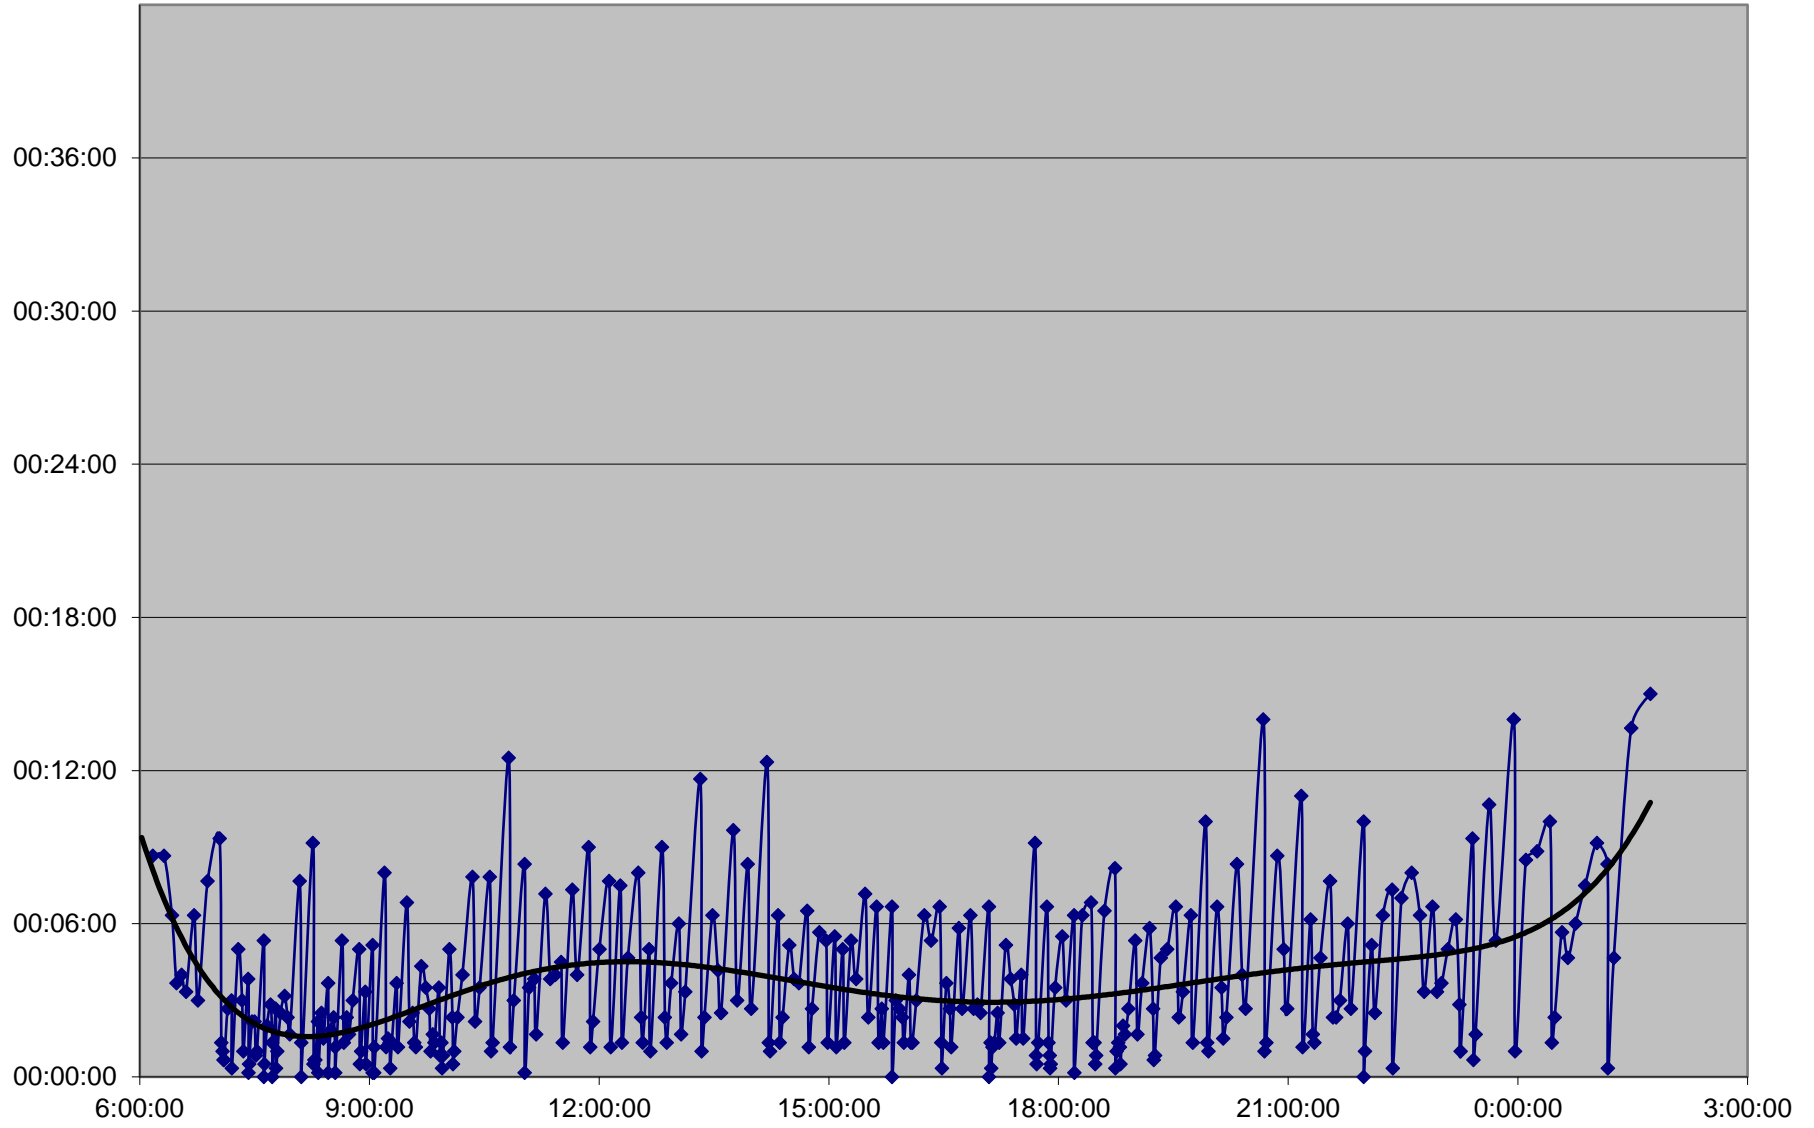

504 King Headways Monday 16 May 2016 at Yonge Westbound