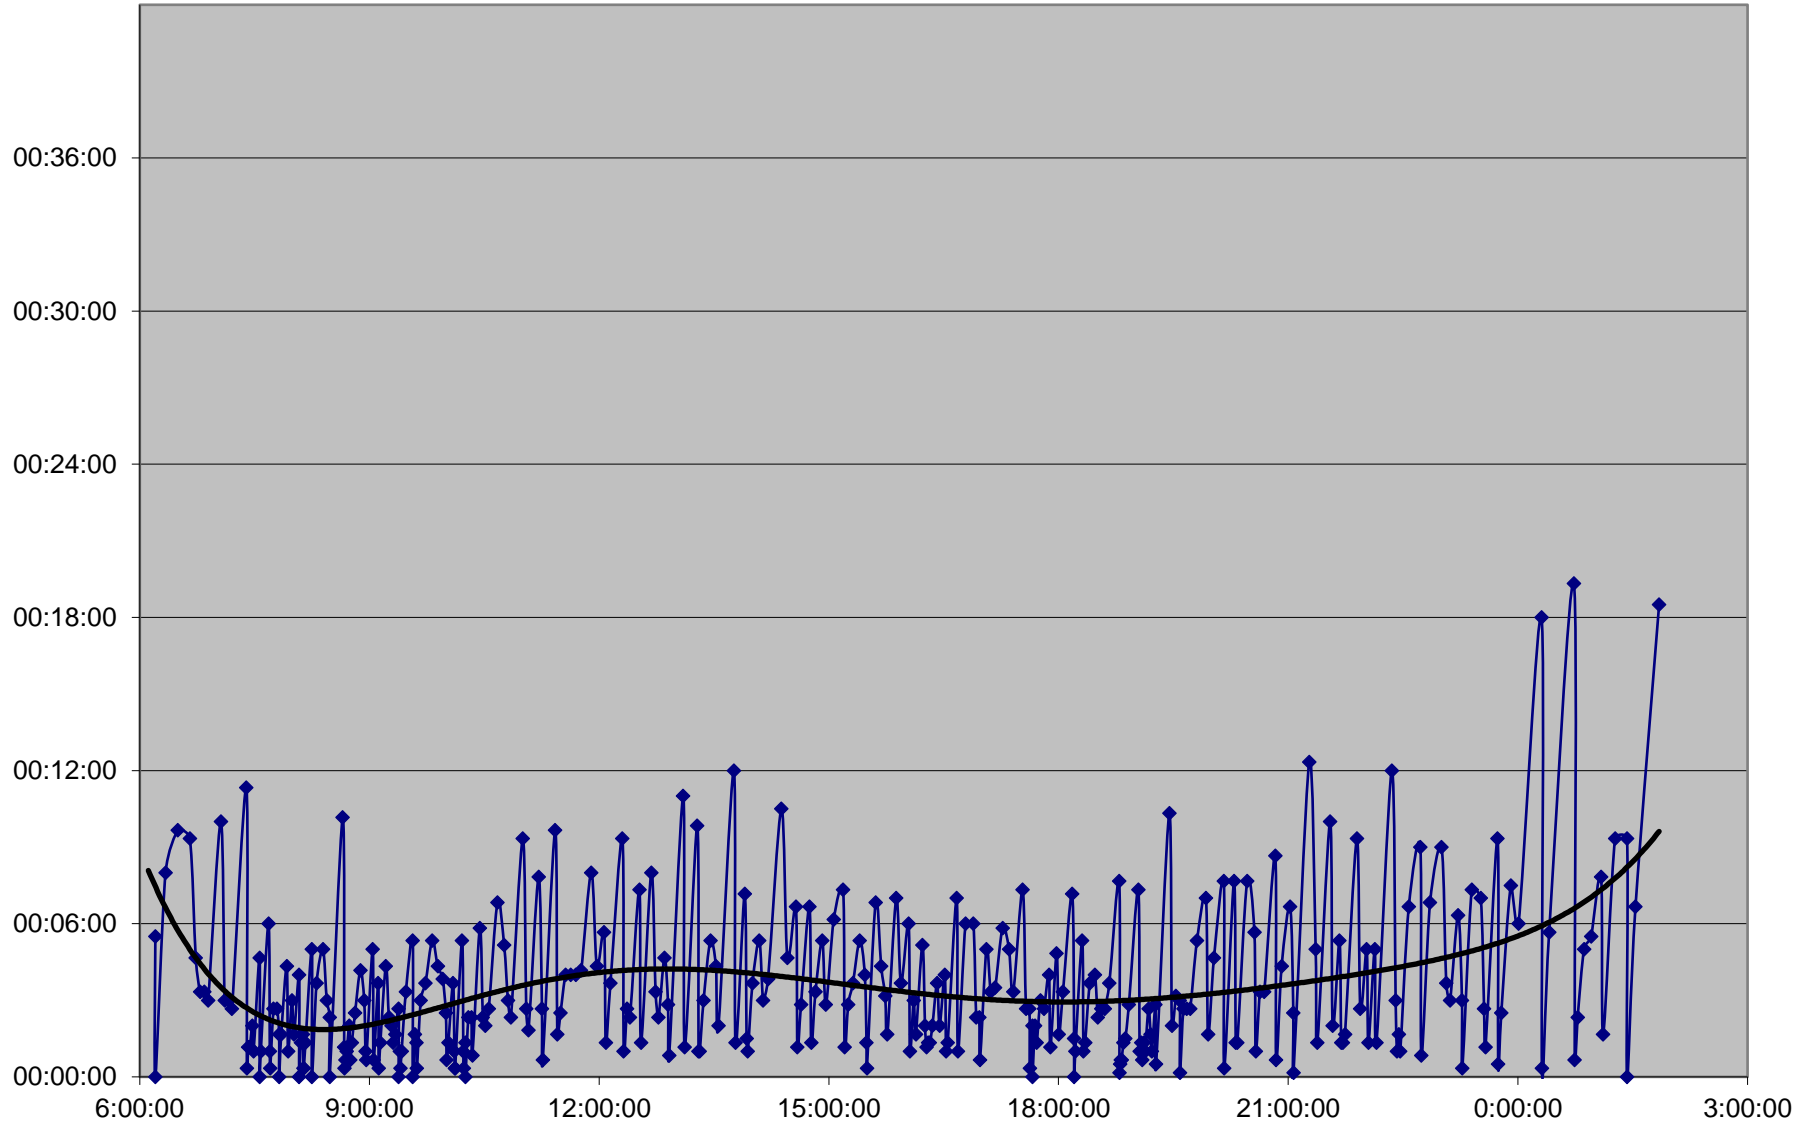

504 King Headways Monday 16 May 2016 at Jameson Westbound