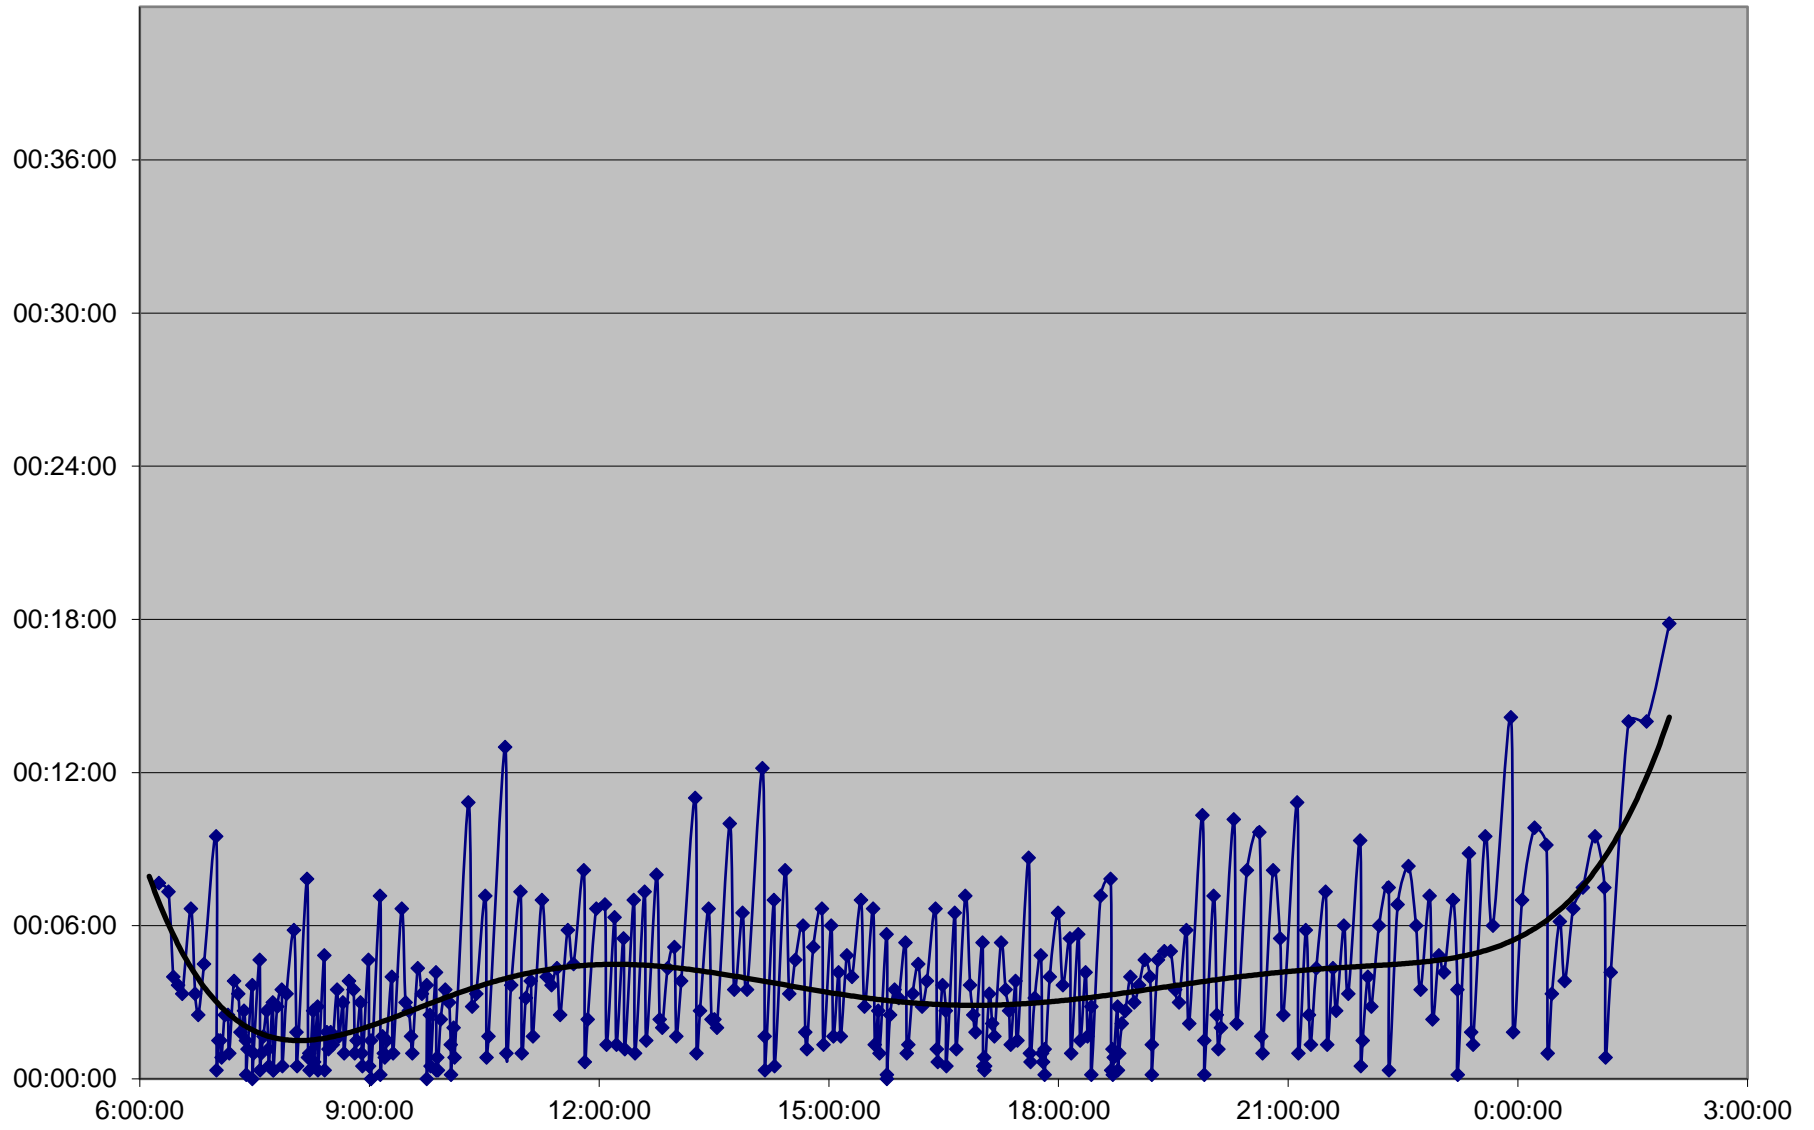

504 King Headways Monday 16 May 2016 at Jarvis Westbound