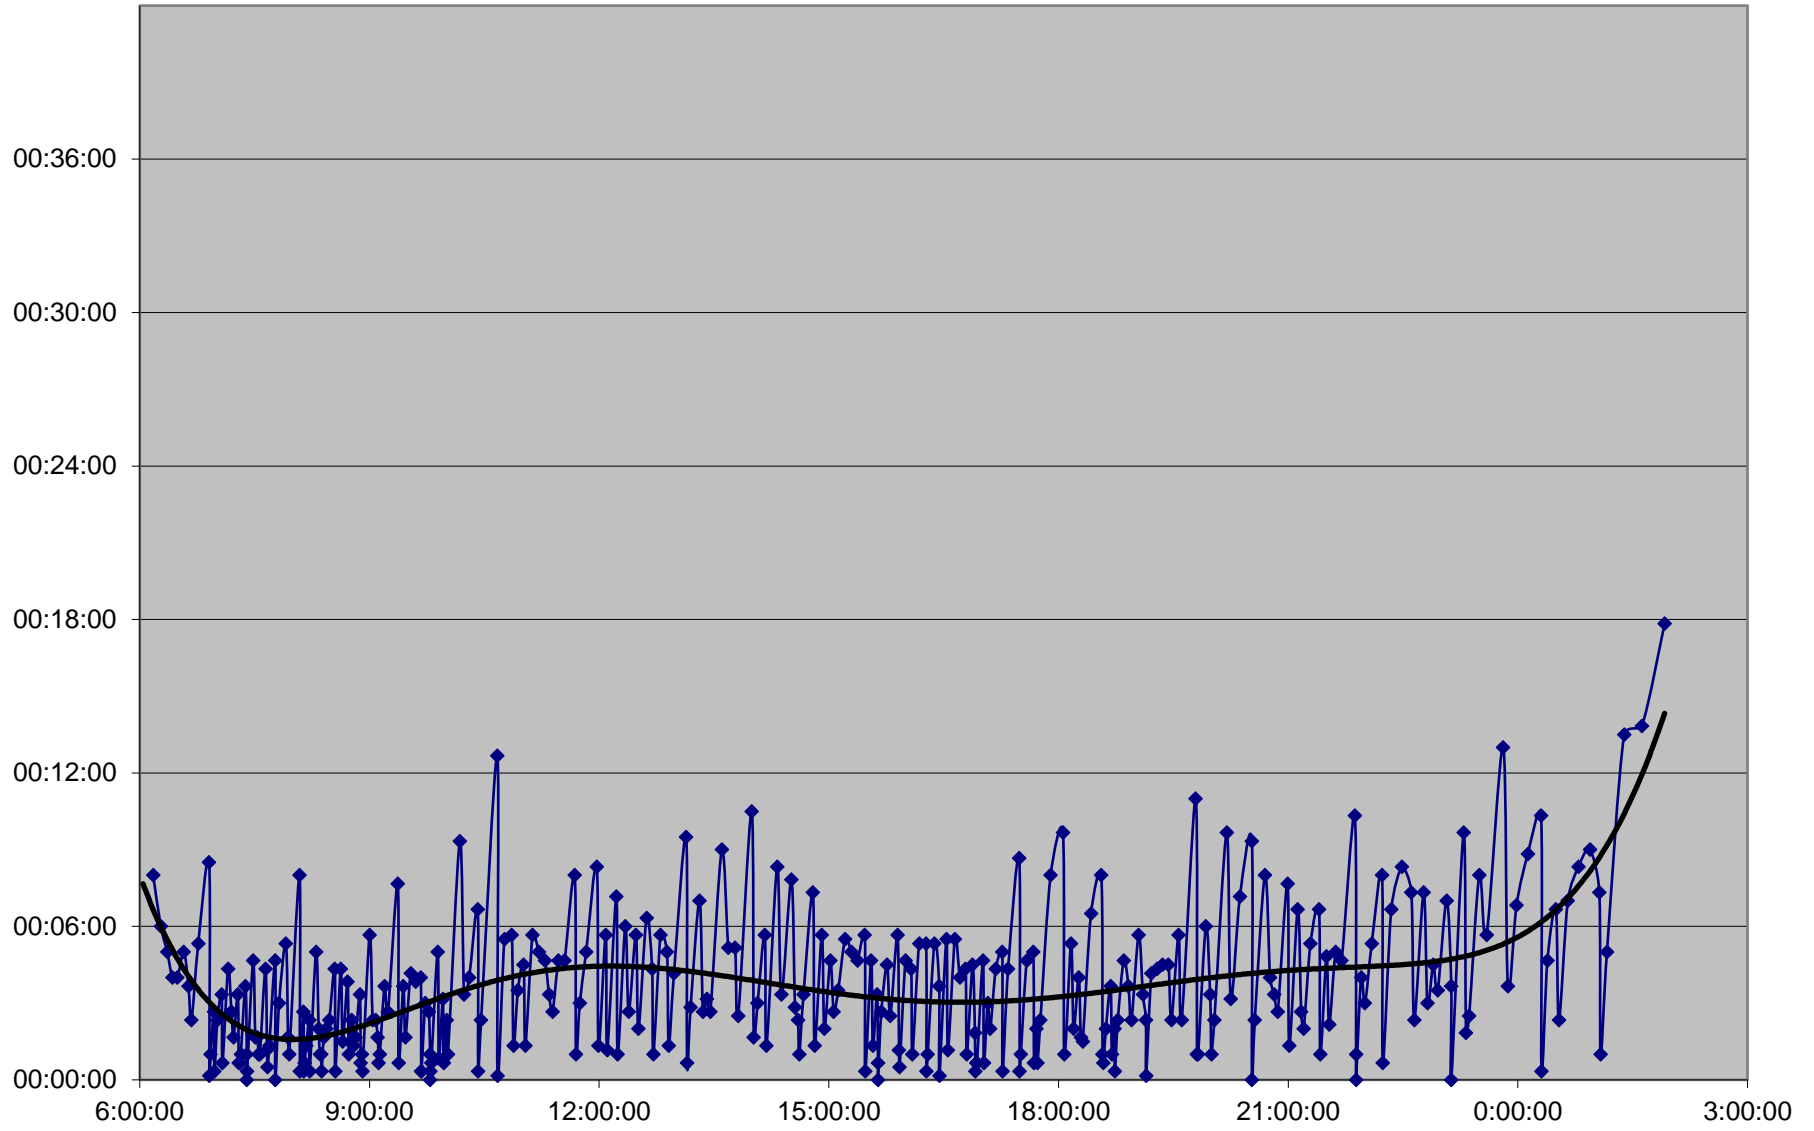

# 504 King Headways Monday 16 May 2016 at River Westbound