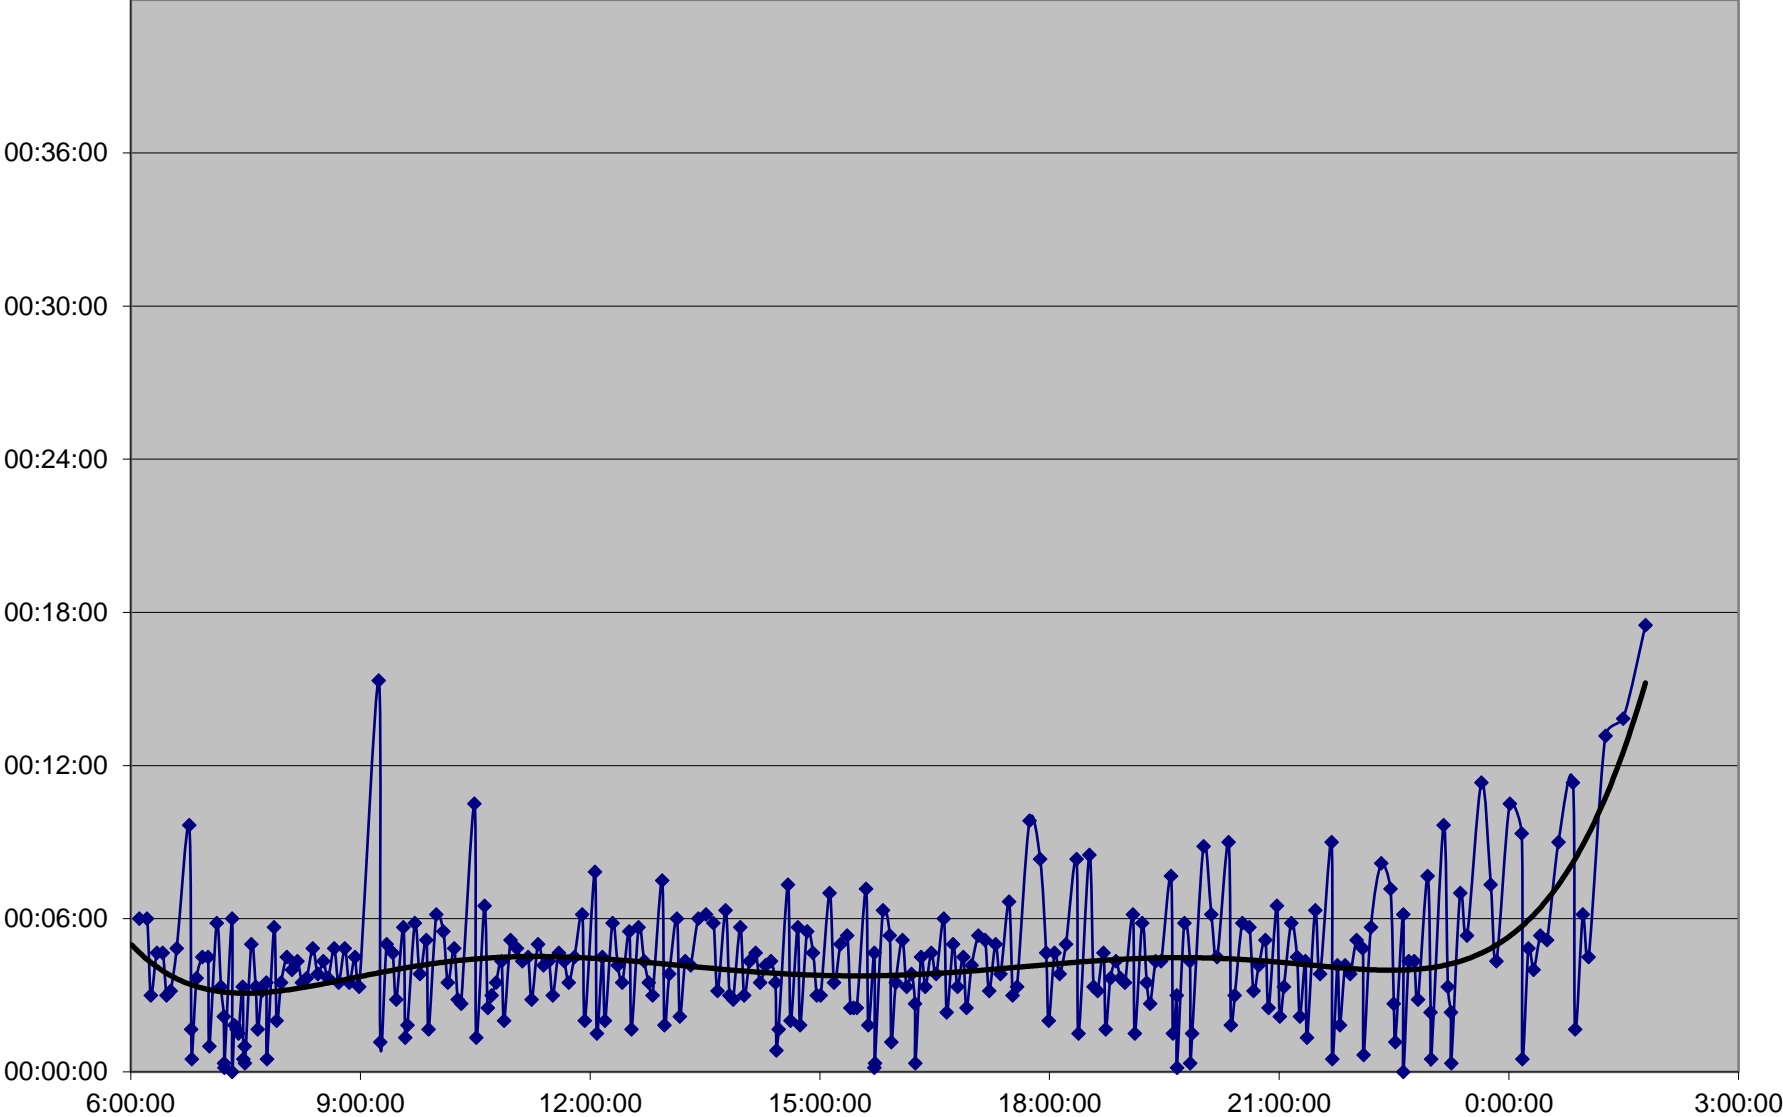

# 504 King Headways Monday 16 May 2016 at River Westbound