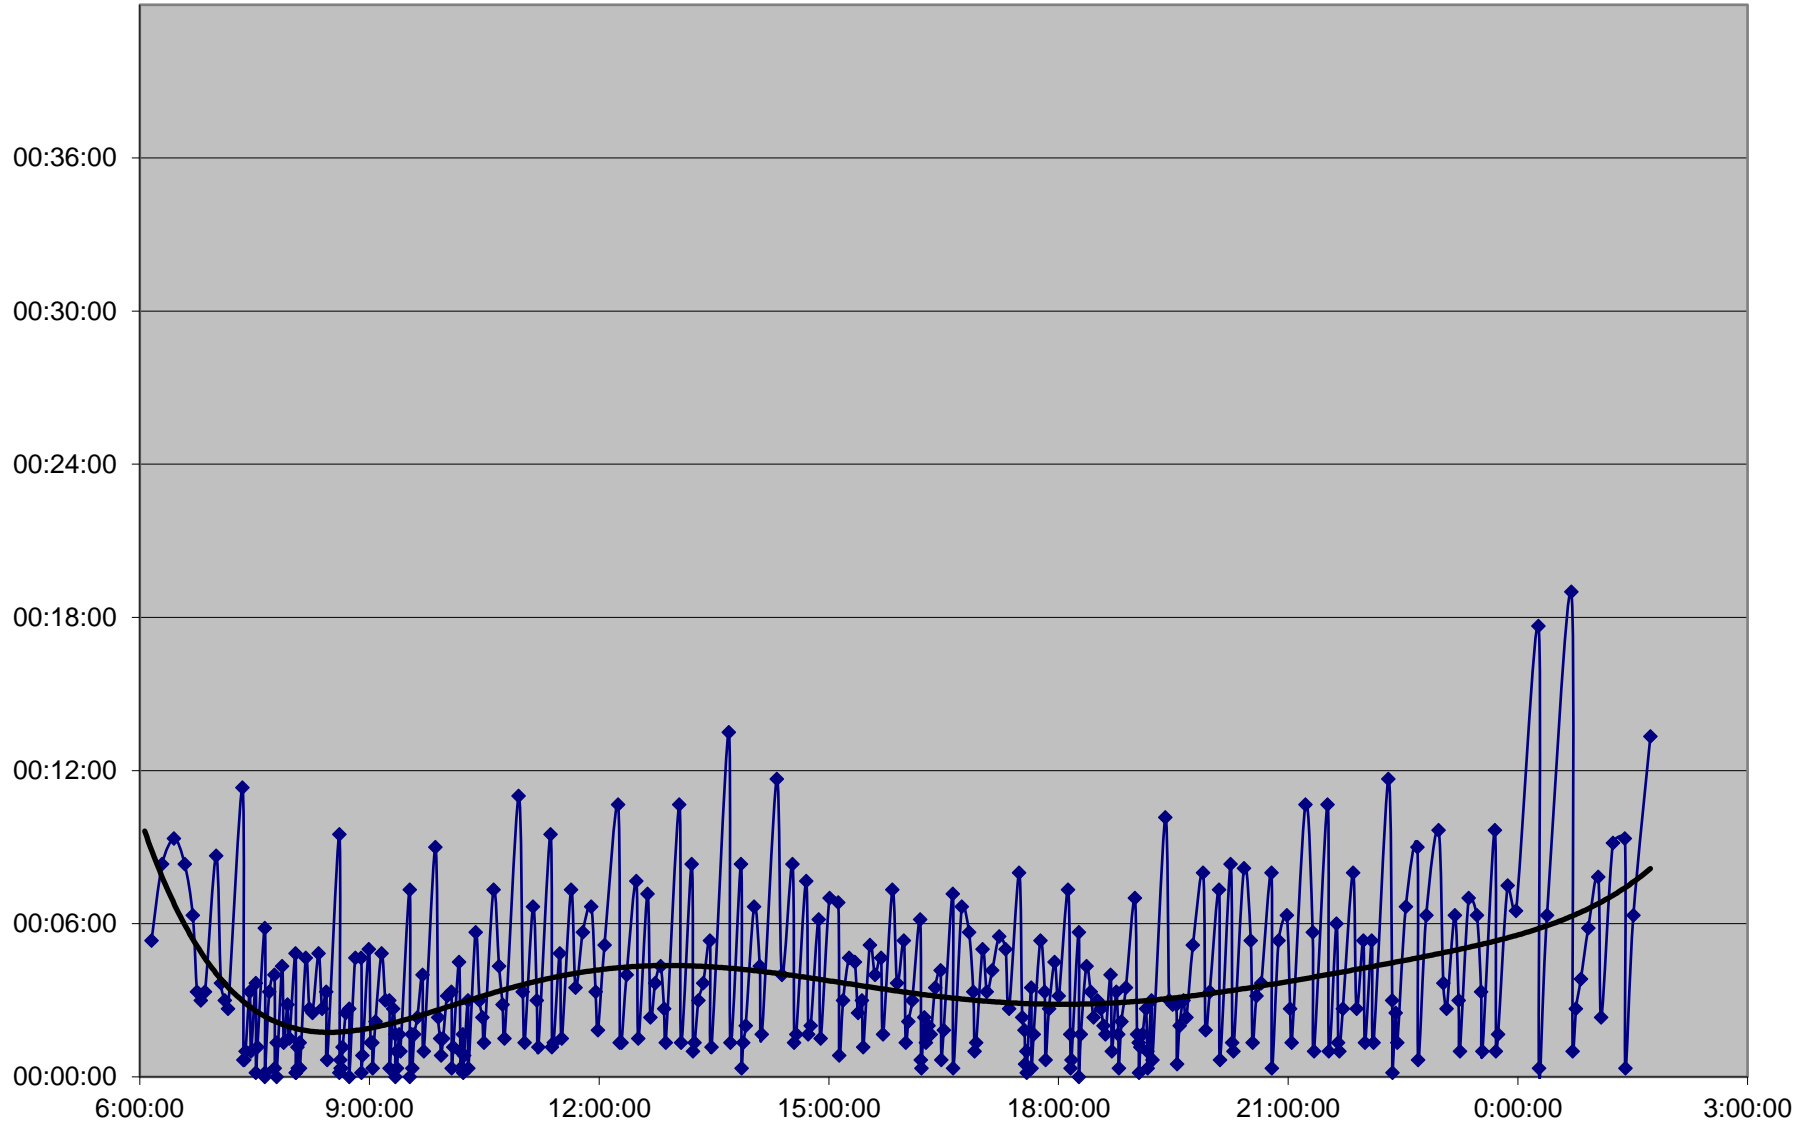

504 King Headways Monday 16 May 2016 at Dufferin Westbound