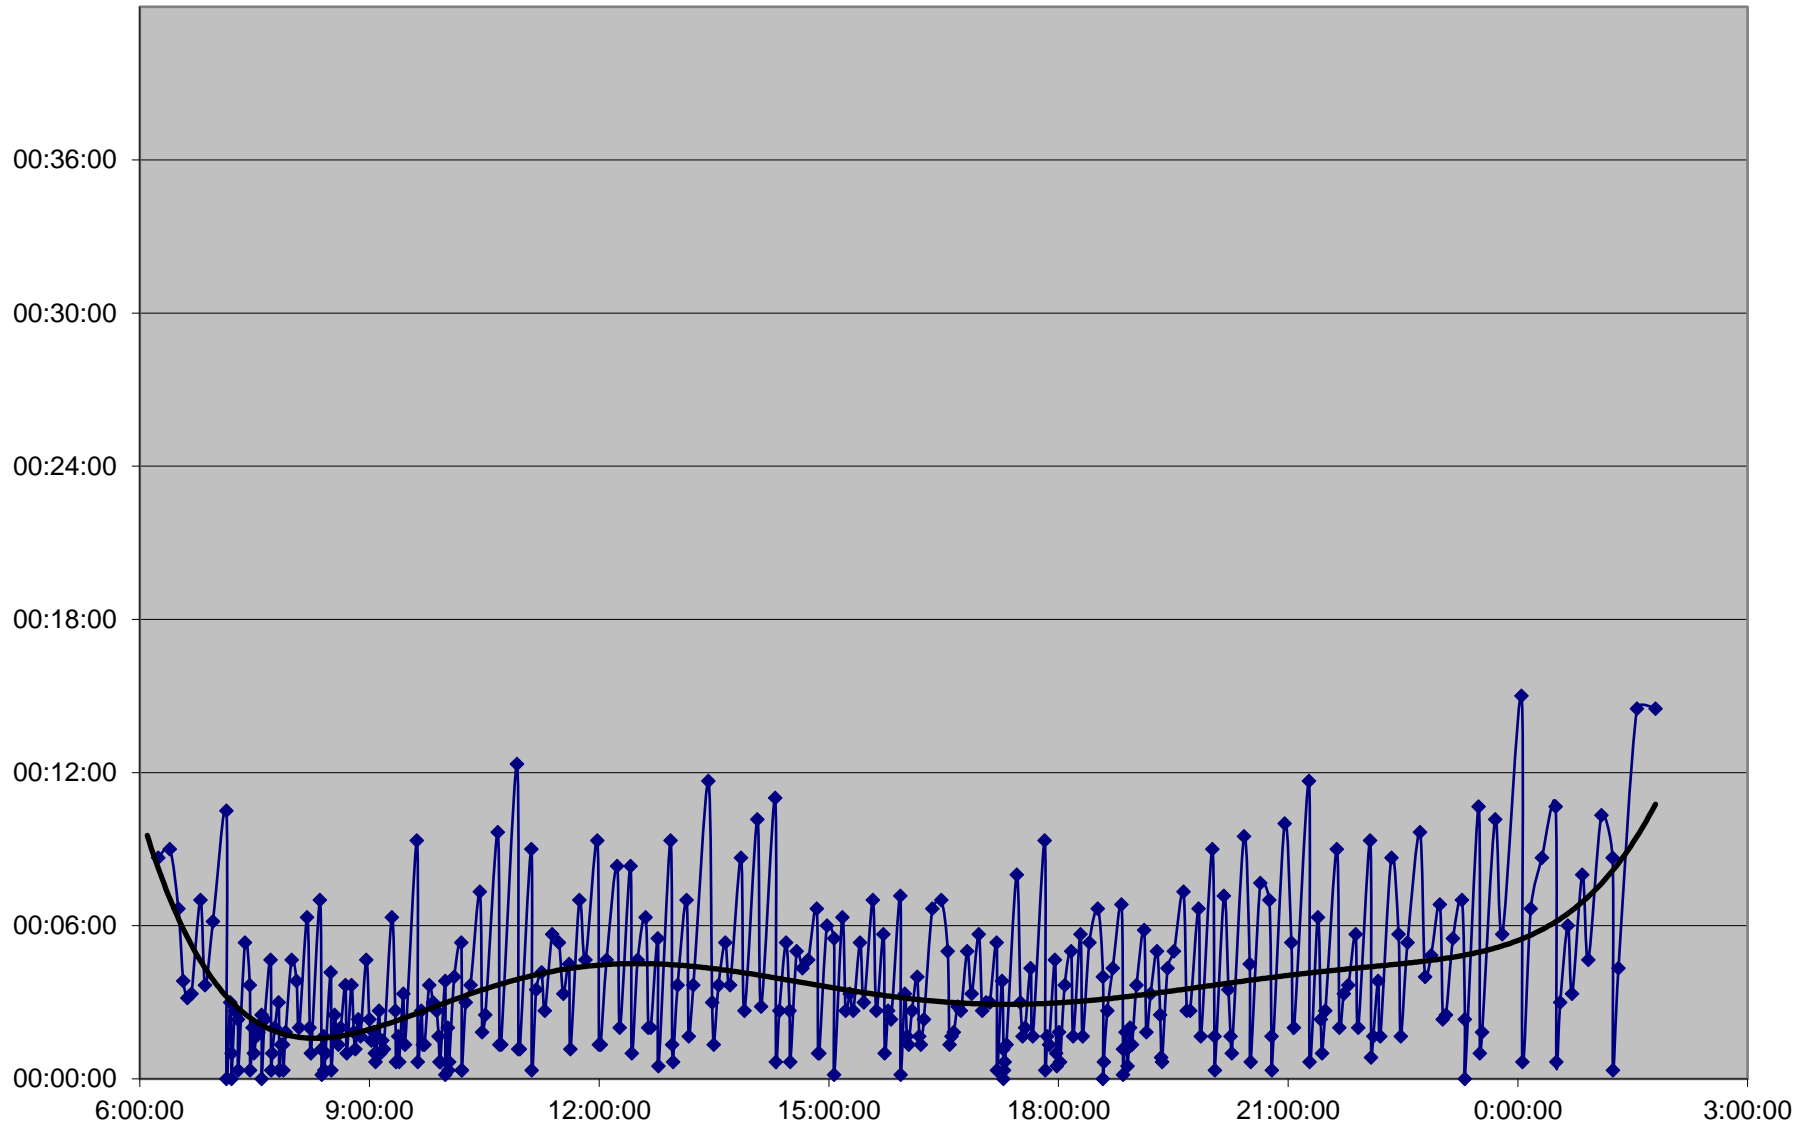

504 King Headways Monday 16 May 2016 at John Westbound