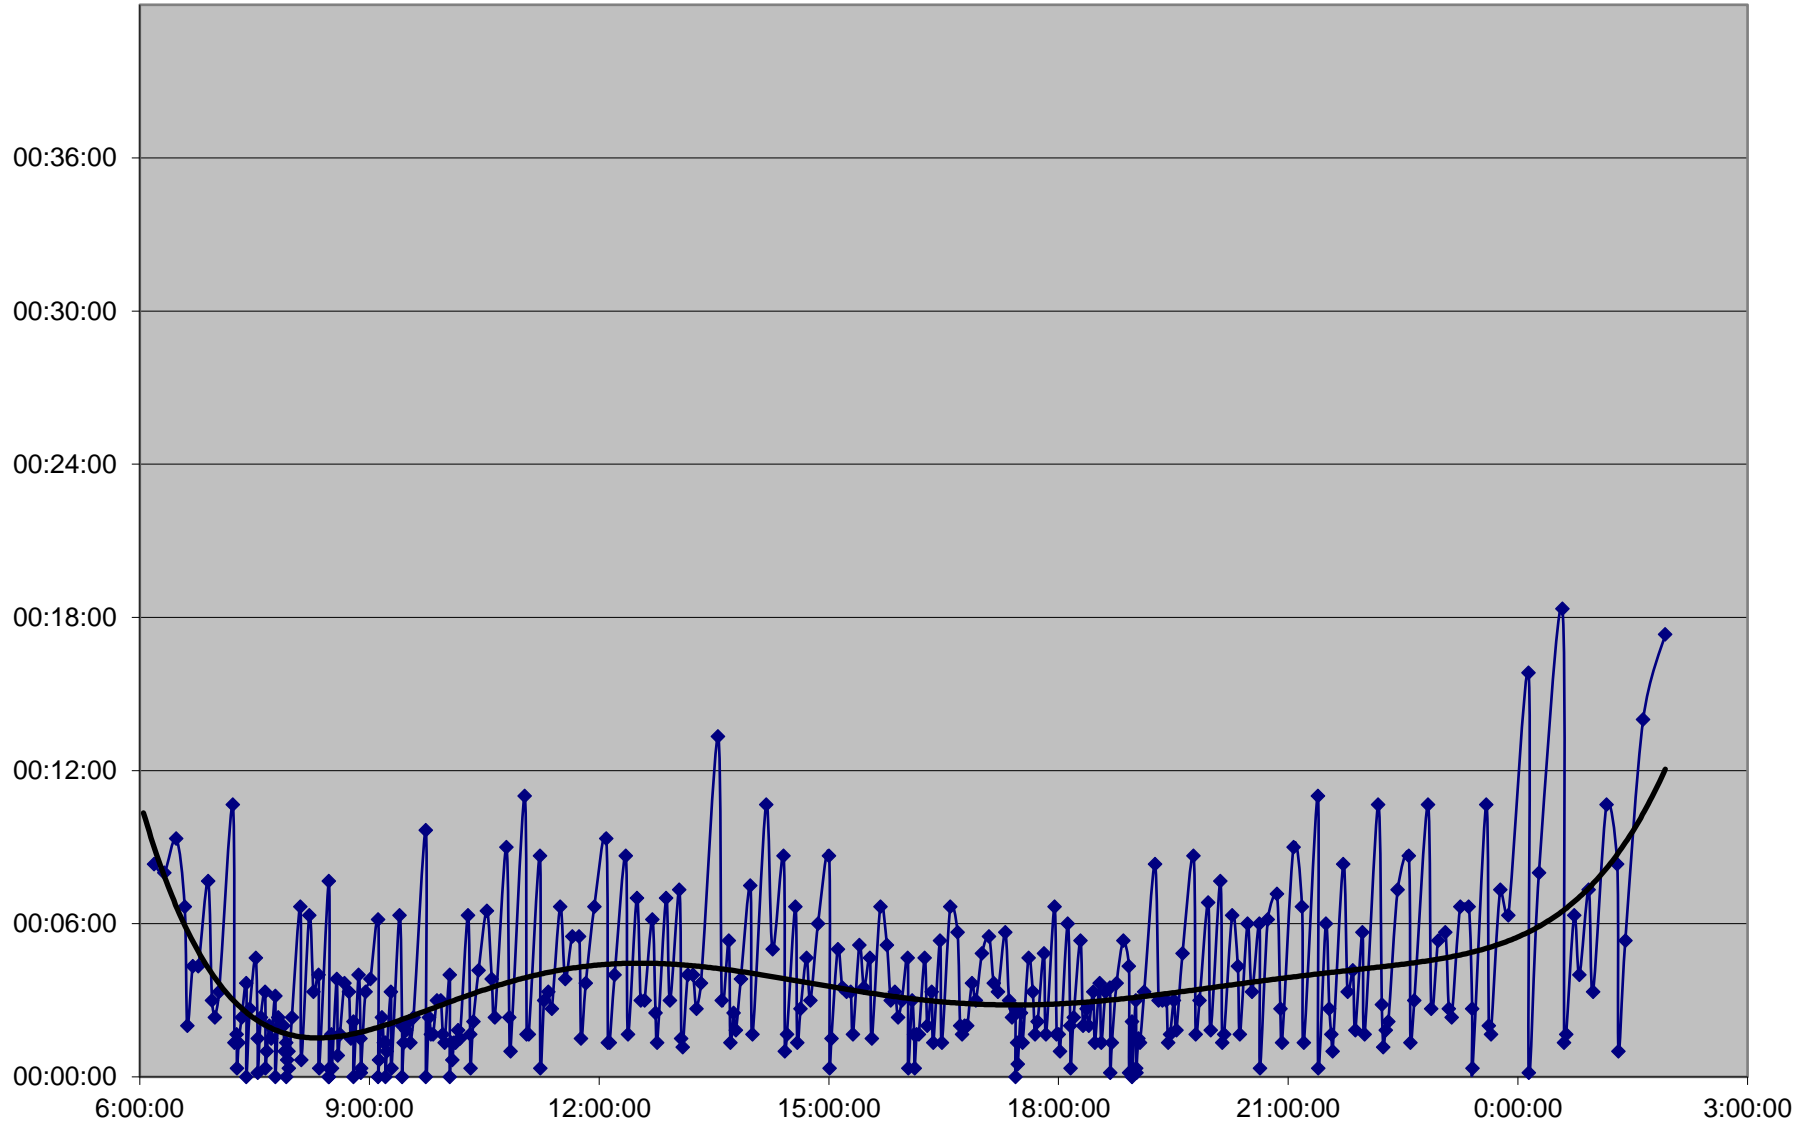

504 King Headways Monday 16 May 2016 at Bathurst Westbound