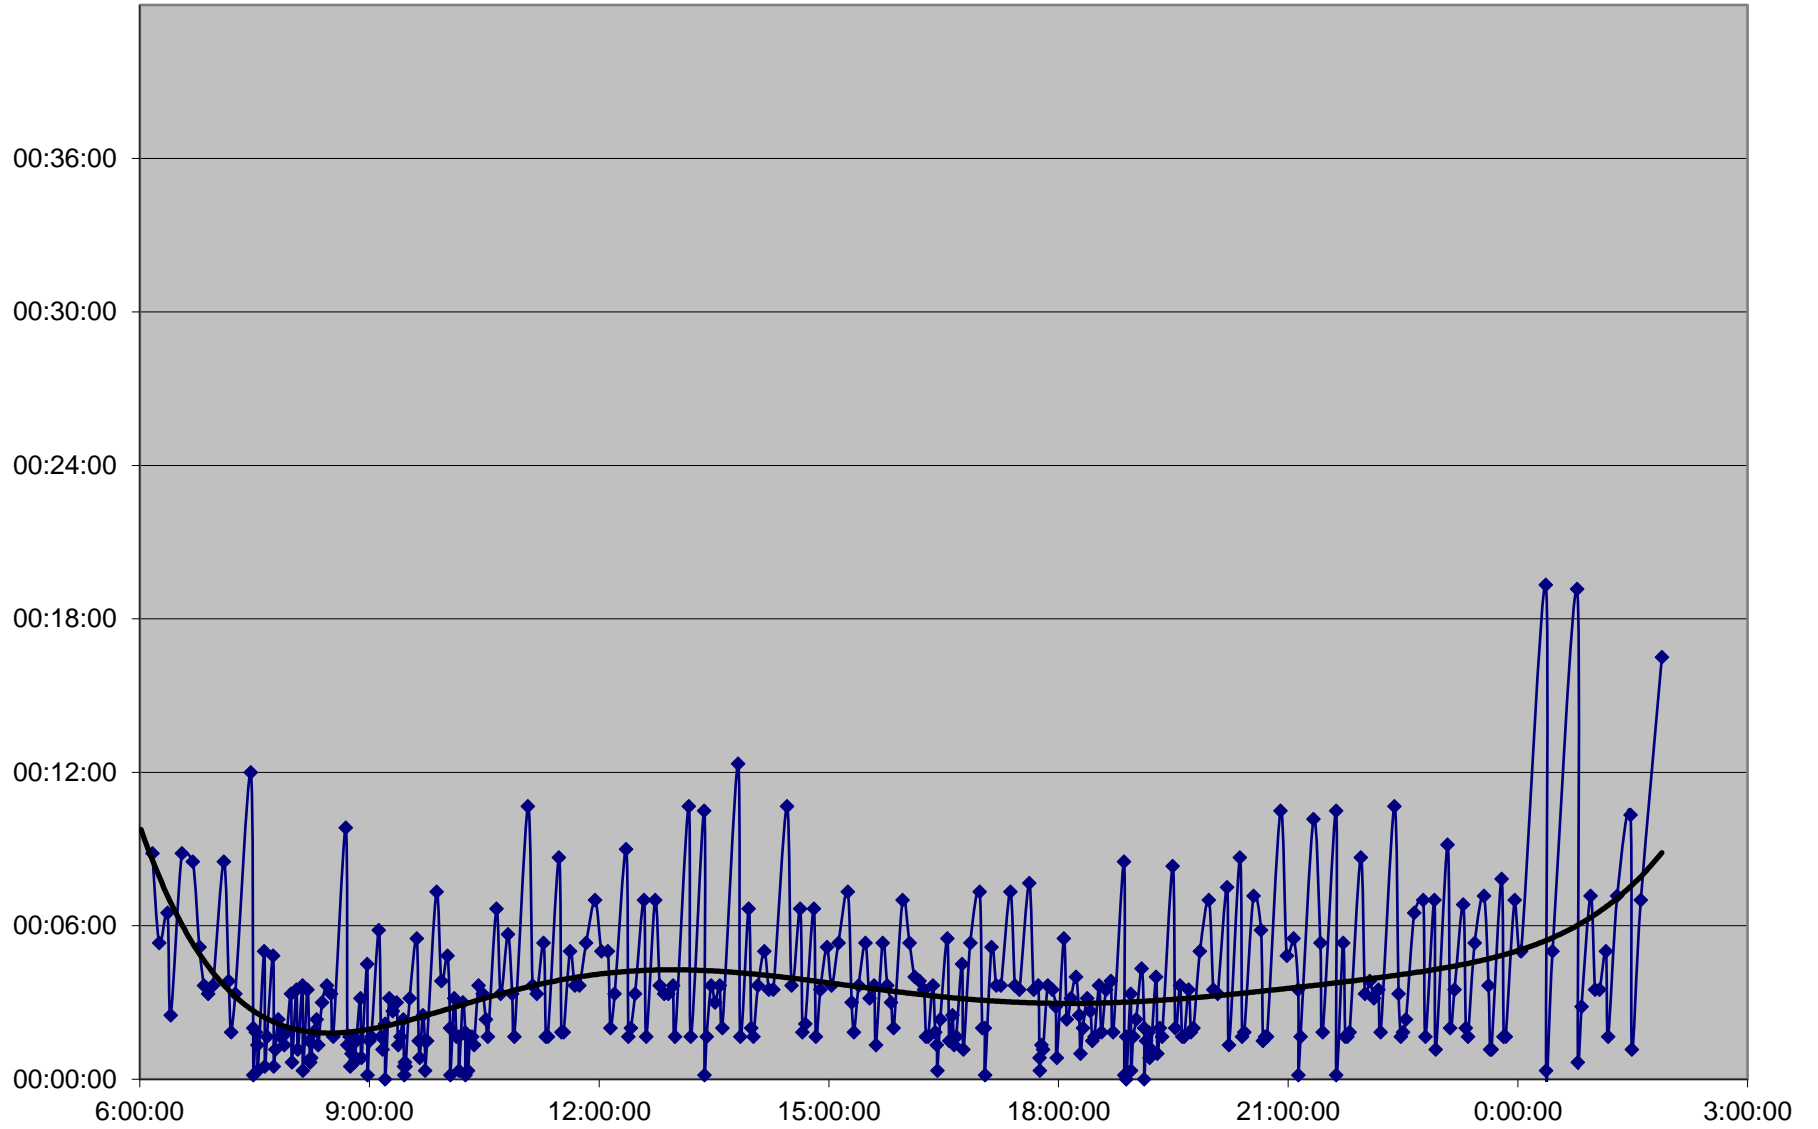

504 King Headways Monday 16 May 2016 at East of Queensway Westbound