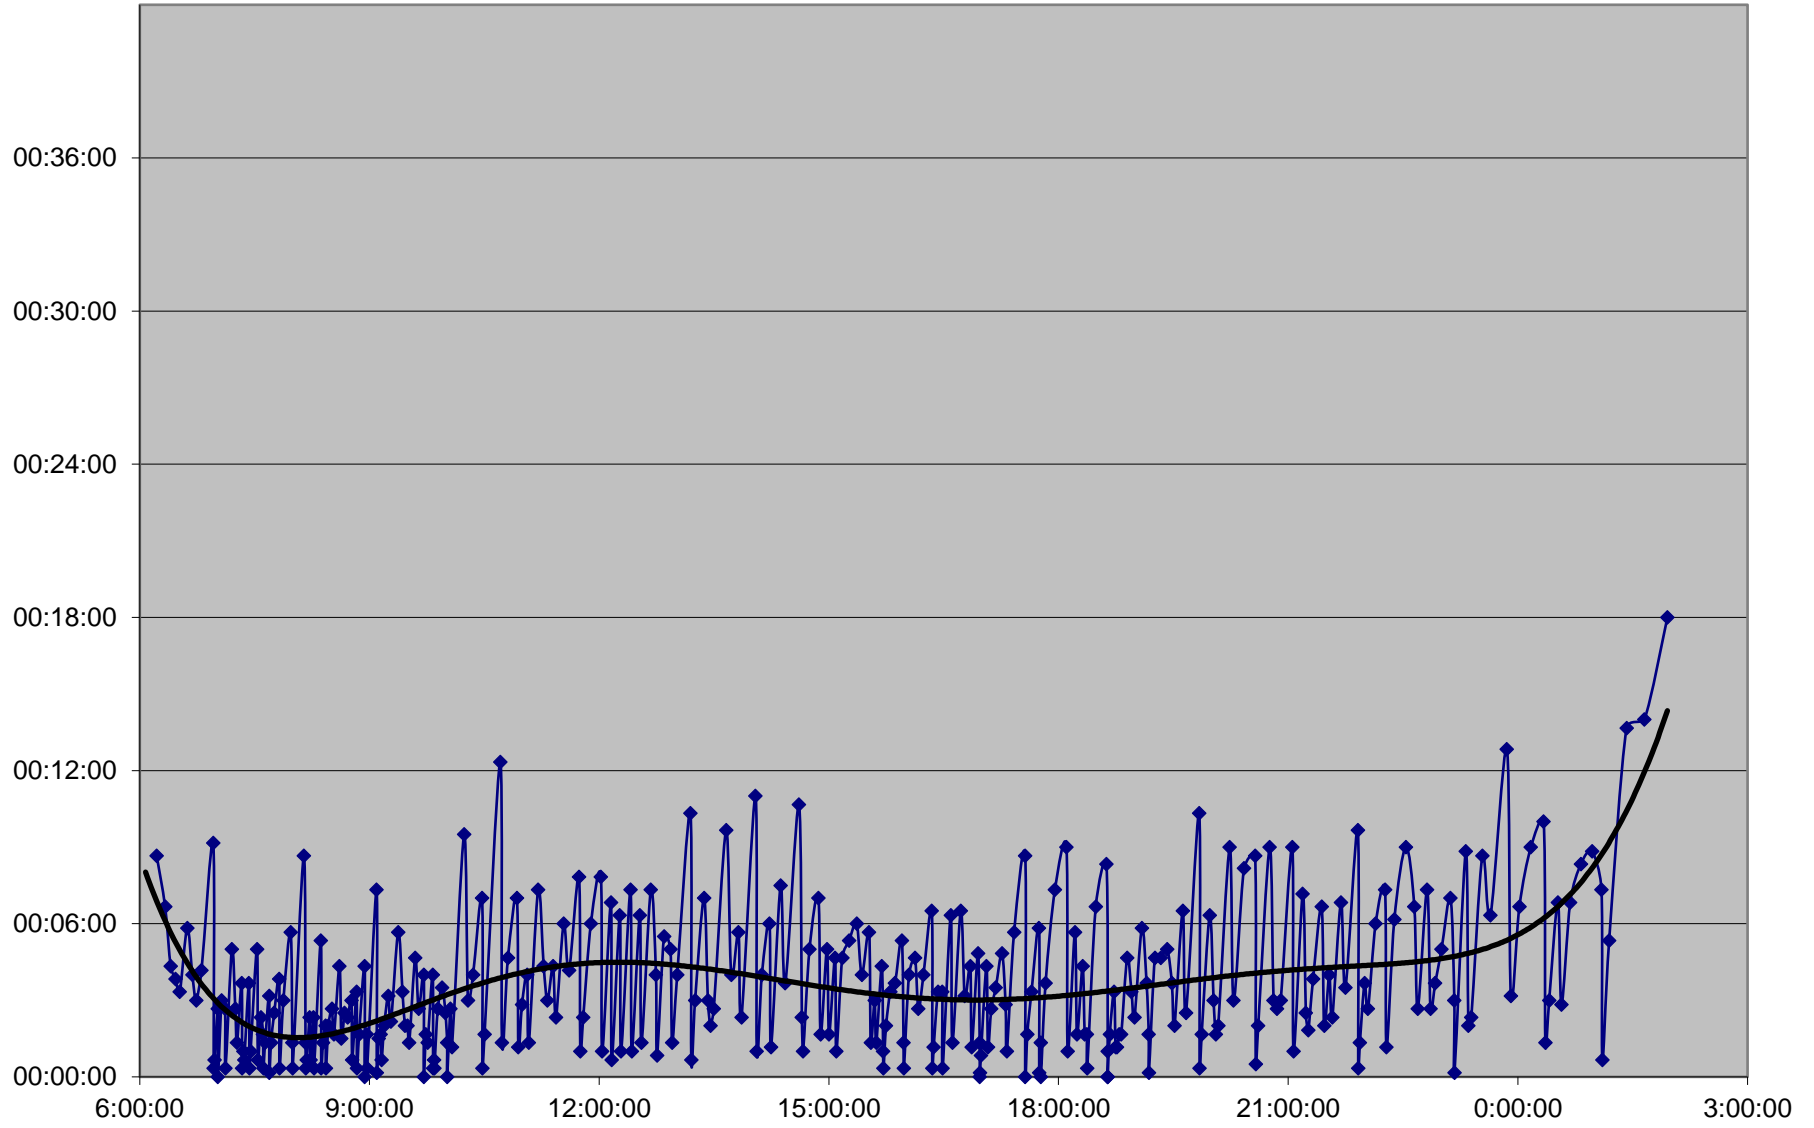

504 King Headways Monday 16 May 2016 at Parliament King Westbound