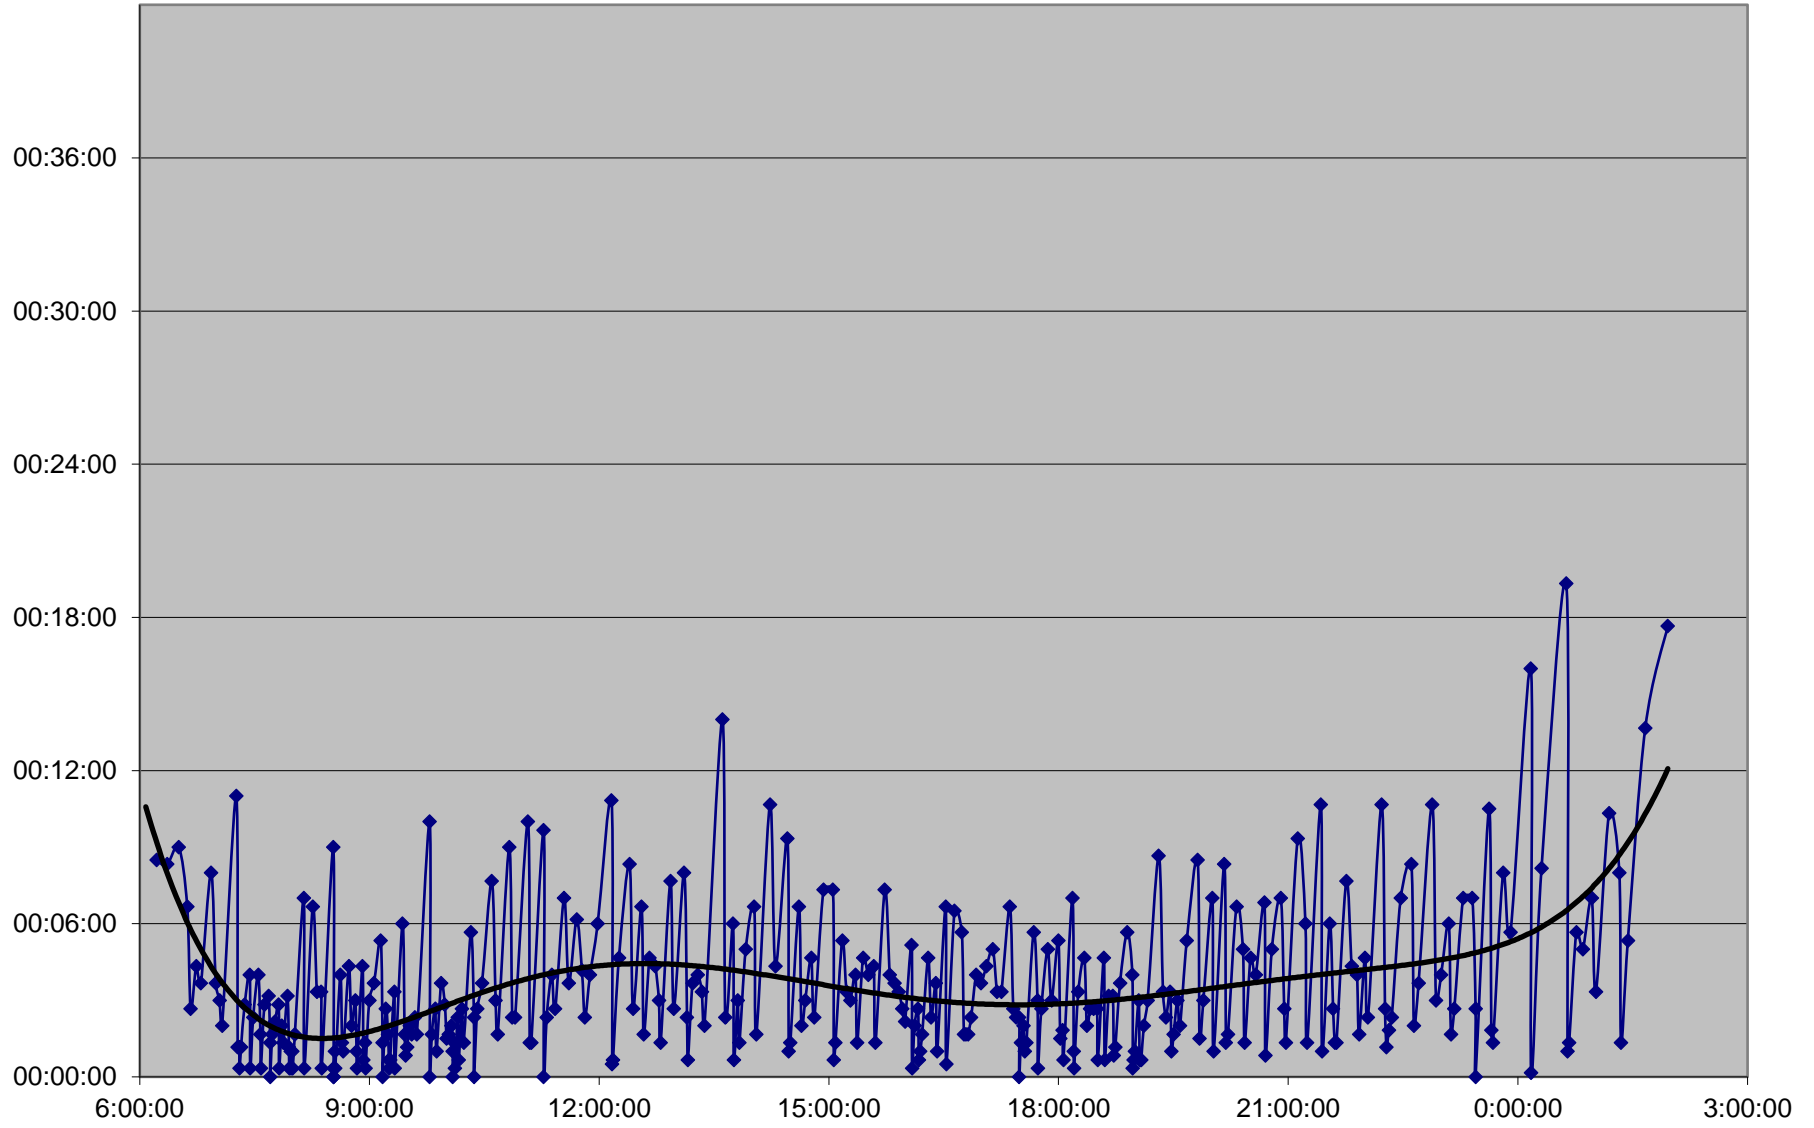

504 King Headways Monday 16 May 2016 at Strachan Westbound