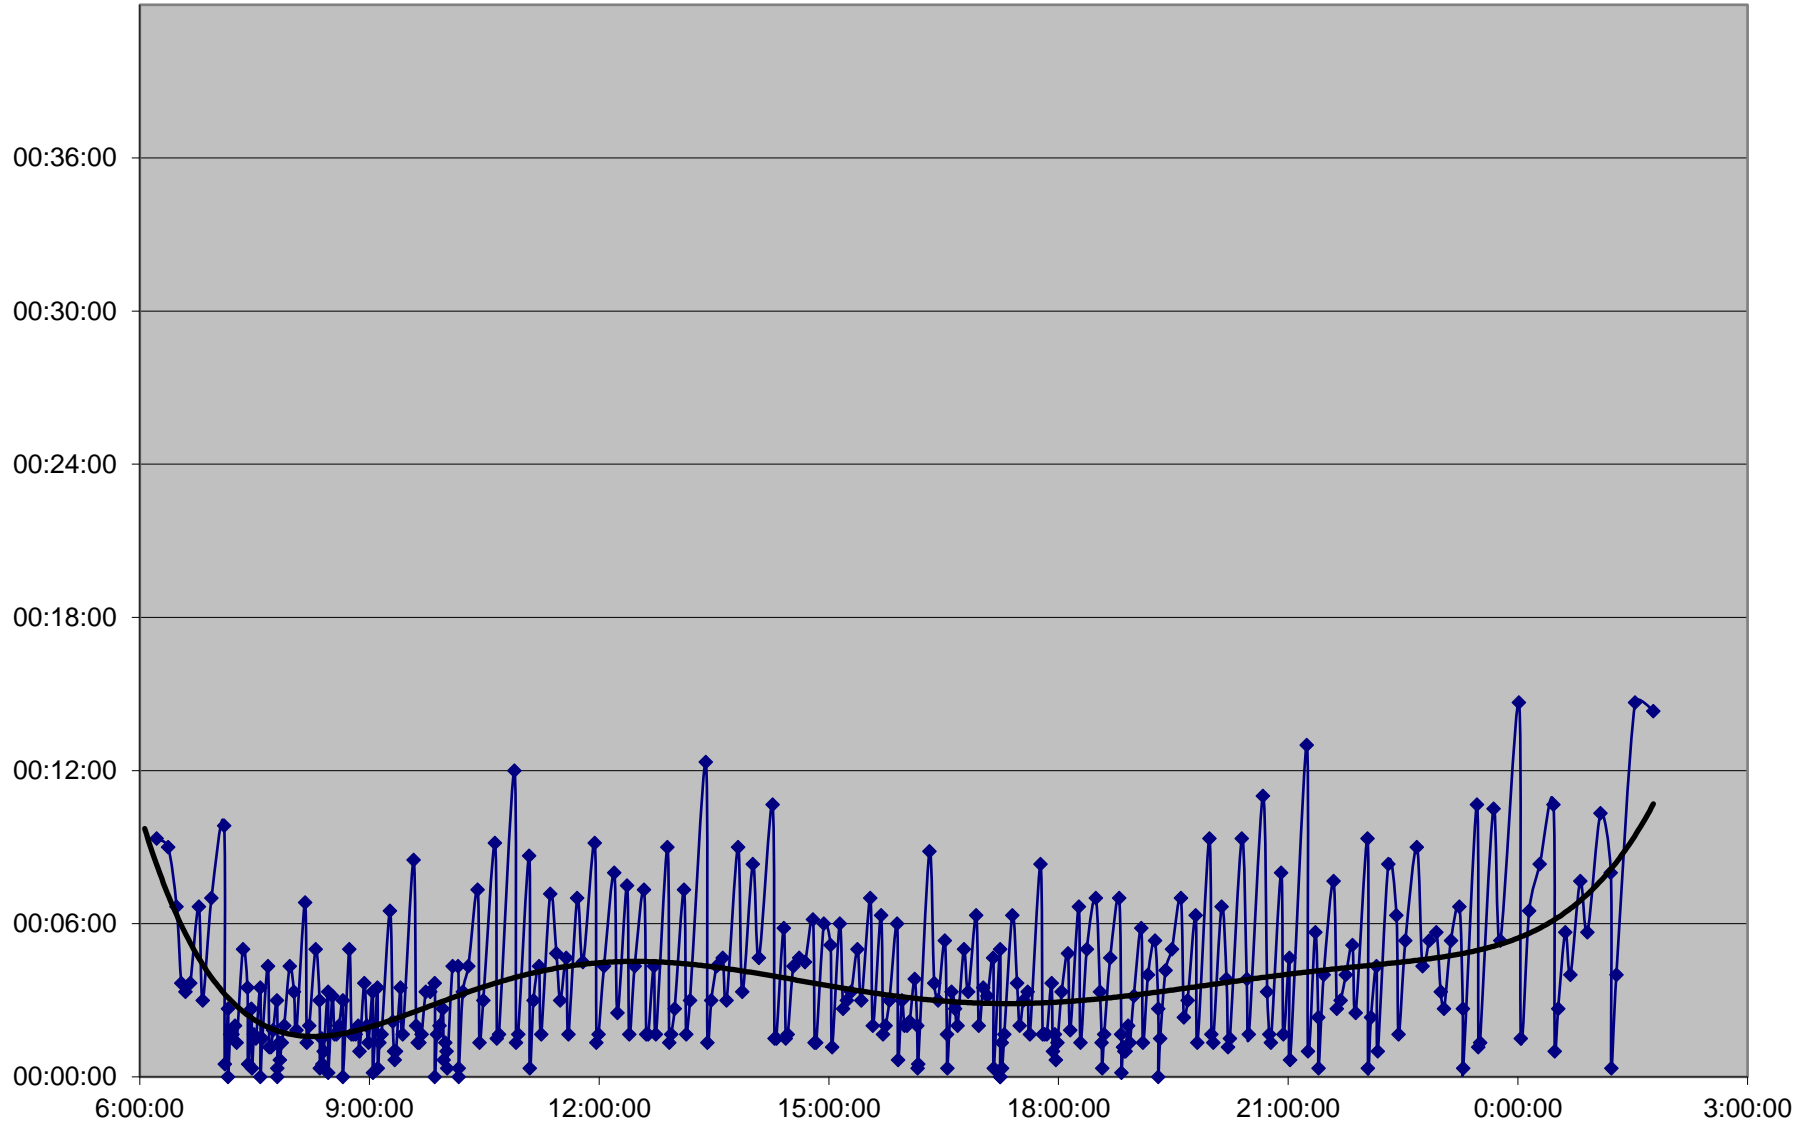

504 King Headways Monday 16 May 2016 at University Westbound