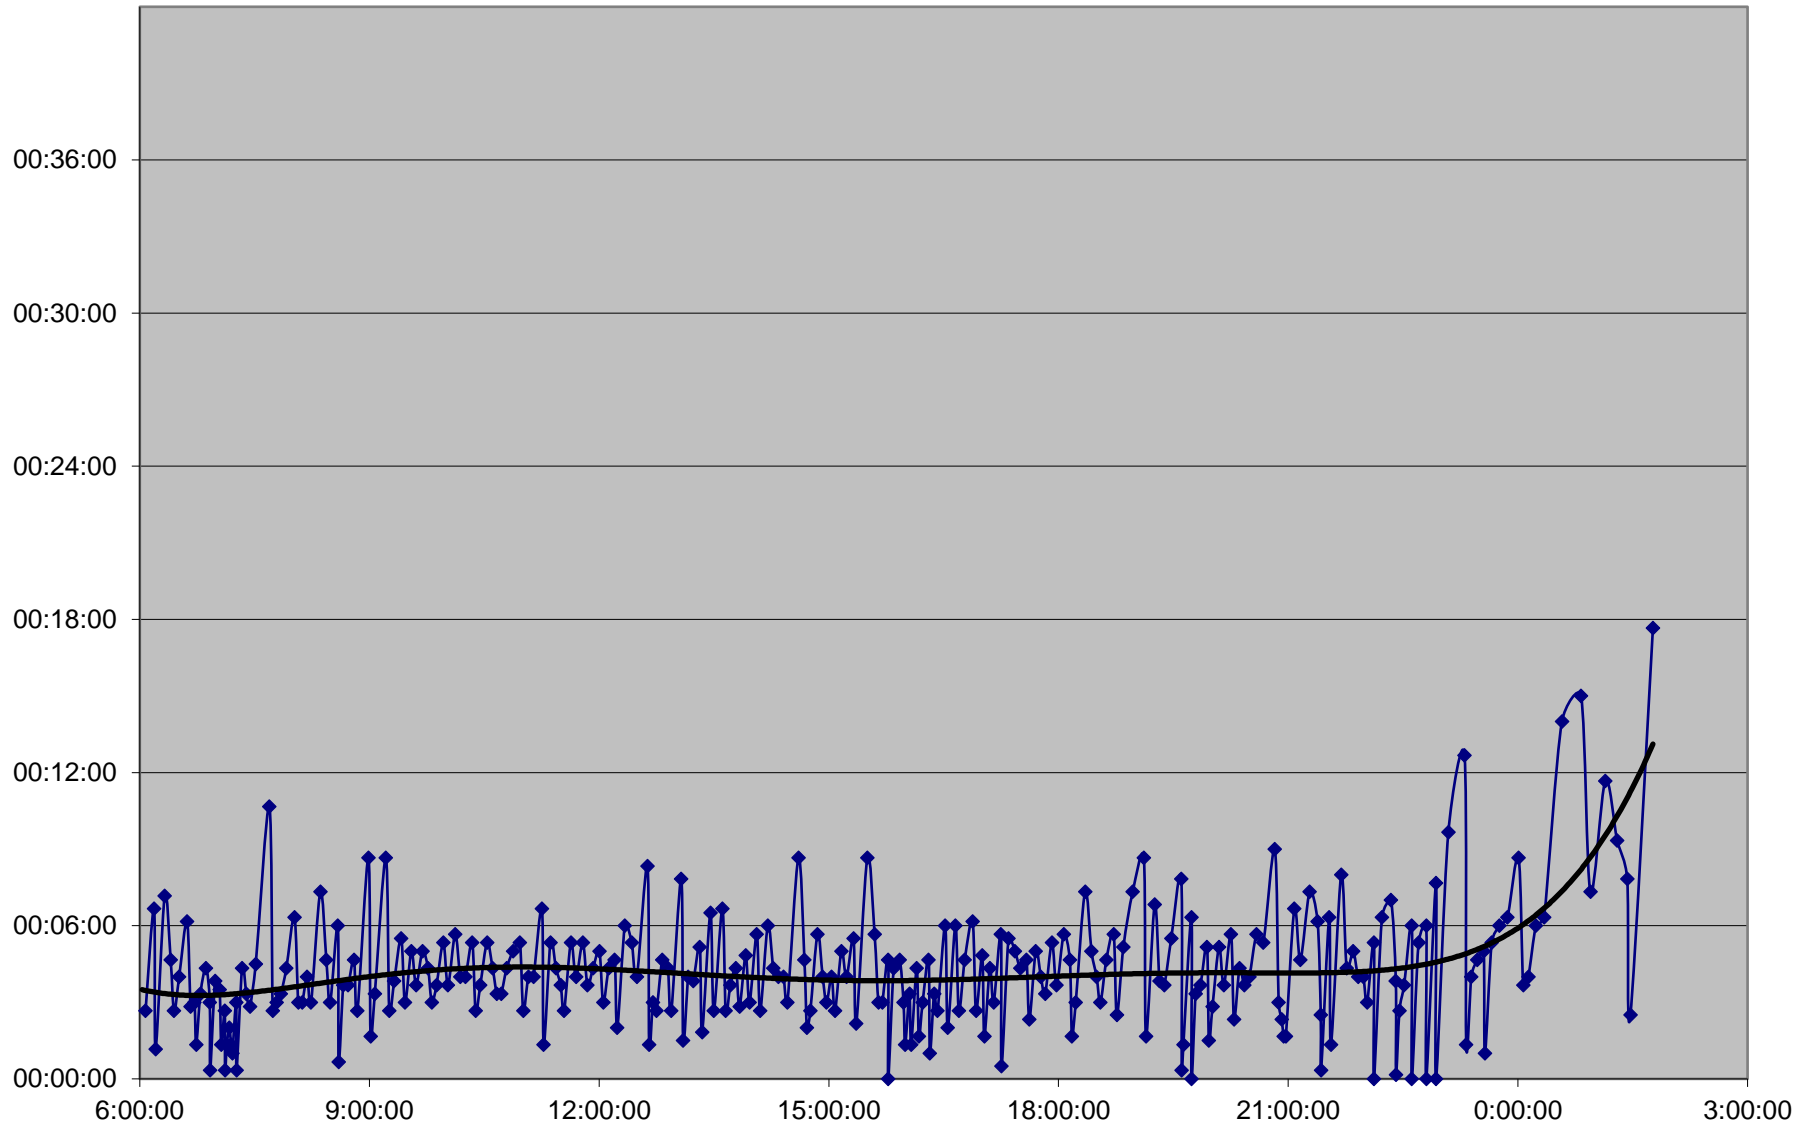

504 King Headways Monday 16 May 2016 at Bloor West Southbound

504 King Headways Monday 16 May 2016 at East of Queensway Eastbound

504 King Headways Monday 16 May 2016 at Jameson Eastbound

504 King Headways Monday 16 May 2016 at Dufferin Eastbound

504 King Headways Monday 16 May 2016 at Strachan Eastbound

504 King Headways Monday 16 May 2016 at Bathurst Eastbound

504 King Headways Monday 16 May 2016 at Spadina Eastbound

504 King Headways Monday 16 May 2016 at John Eastbound

504 King Headways Monday 16 May 2016 at River Eastbound

504 King Headways Monday 16 May 2016 at Danforth Northbound