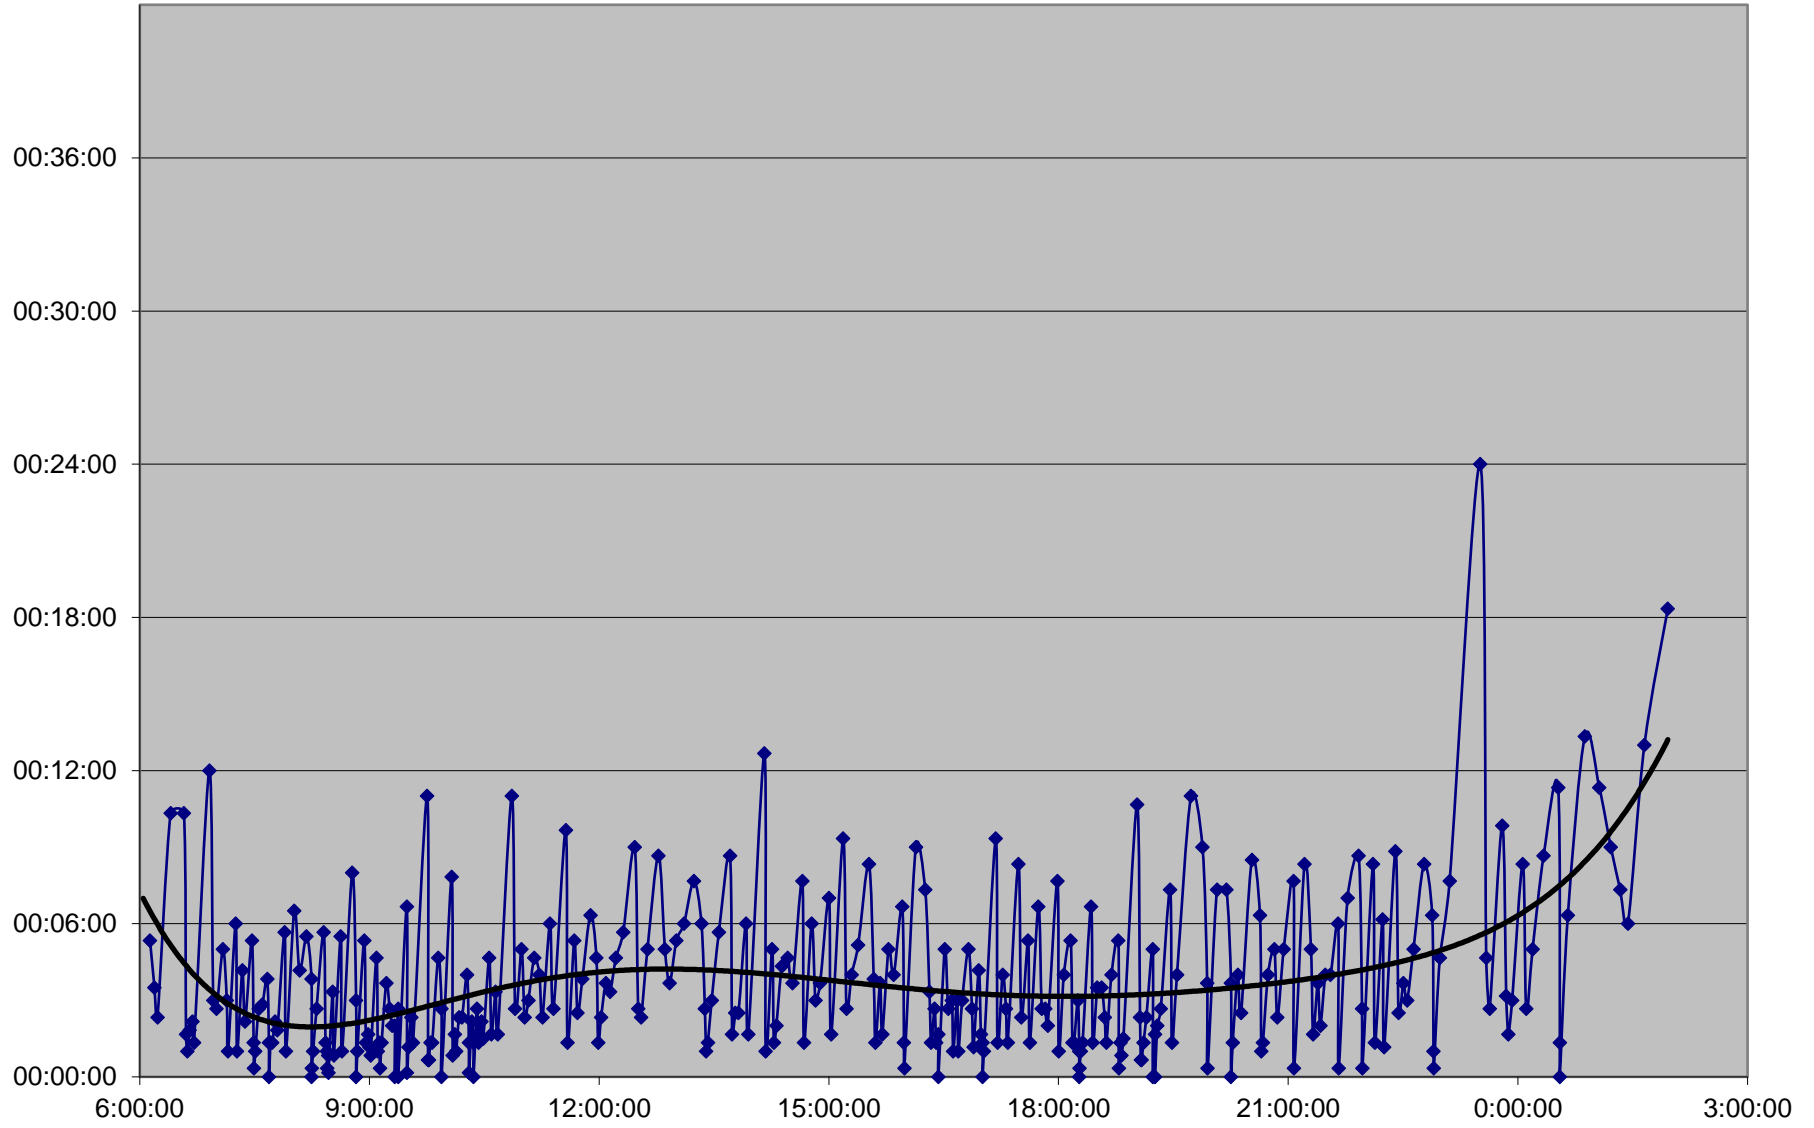

504 King Headways Monday 16 May 2016 at Yonge Eastbound