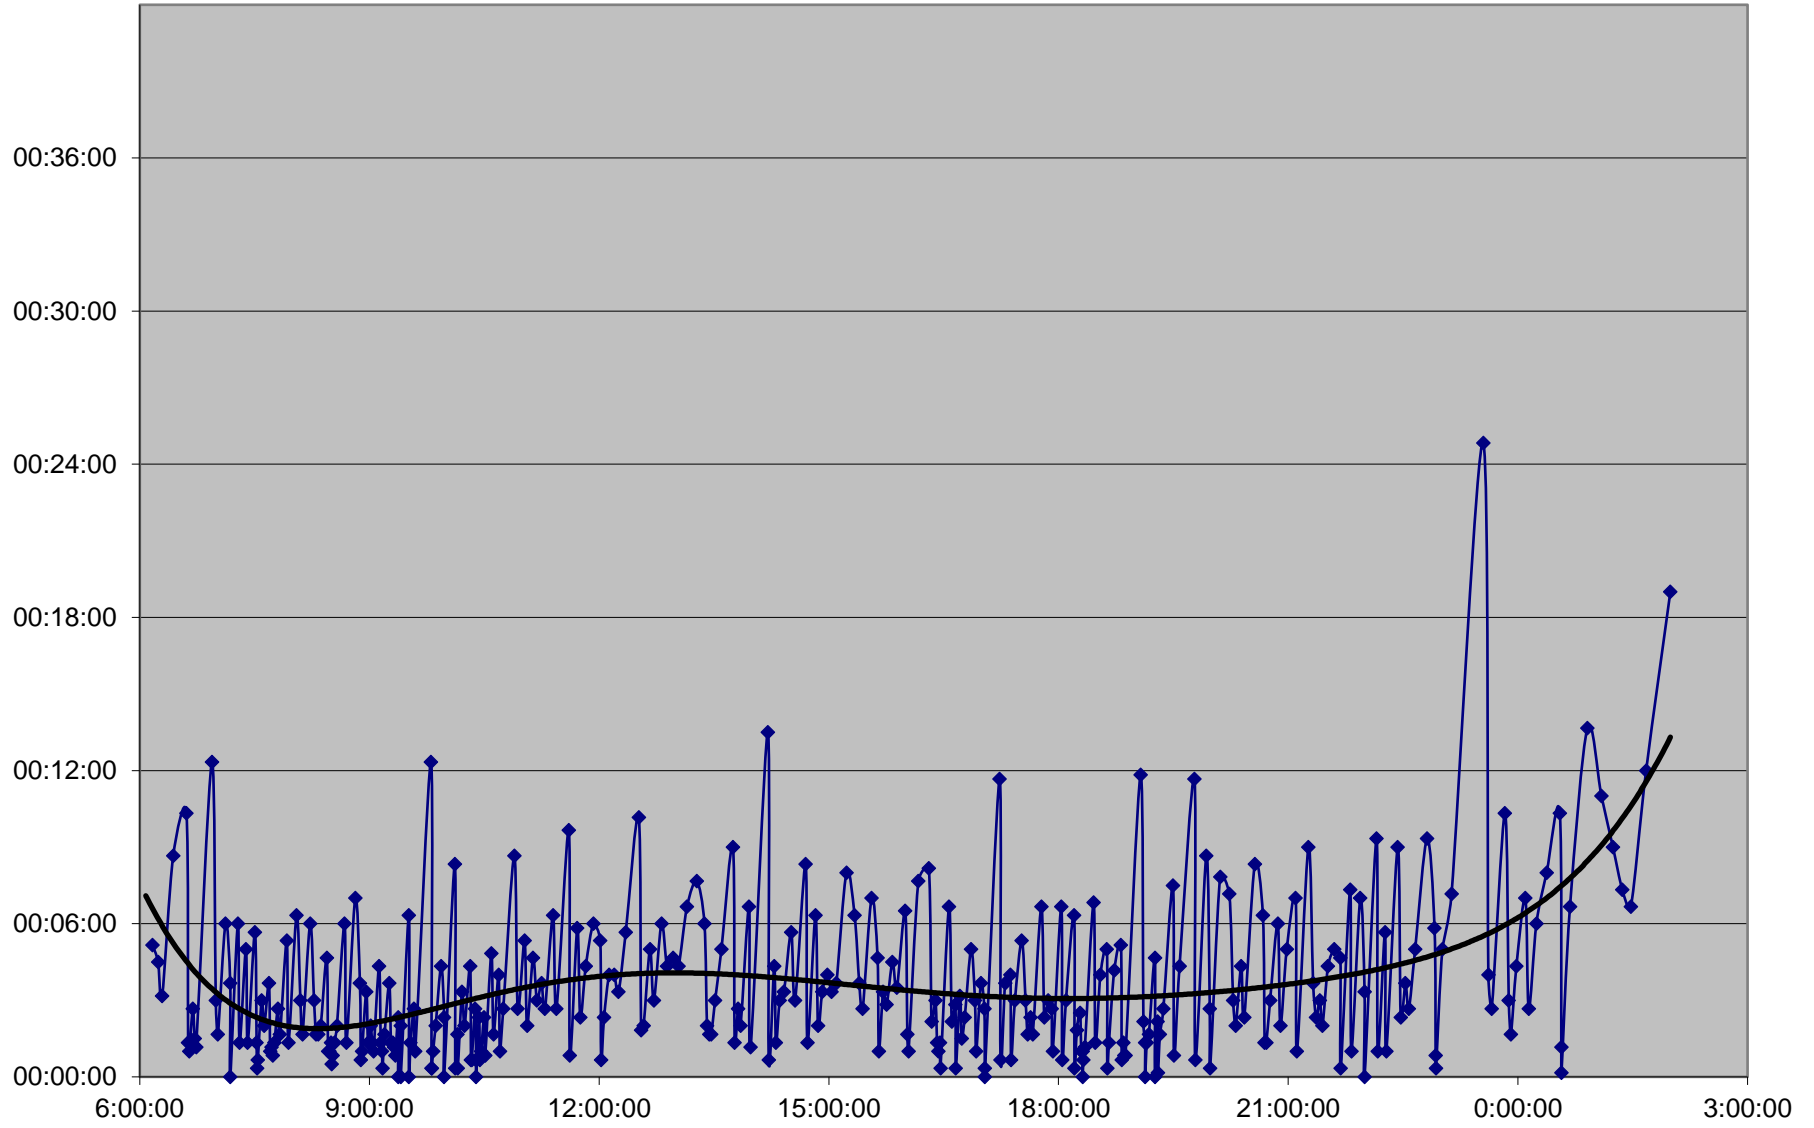

504 King Headways Monday 16 May 2016 at Jarvis Eastbound