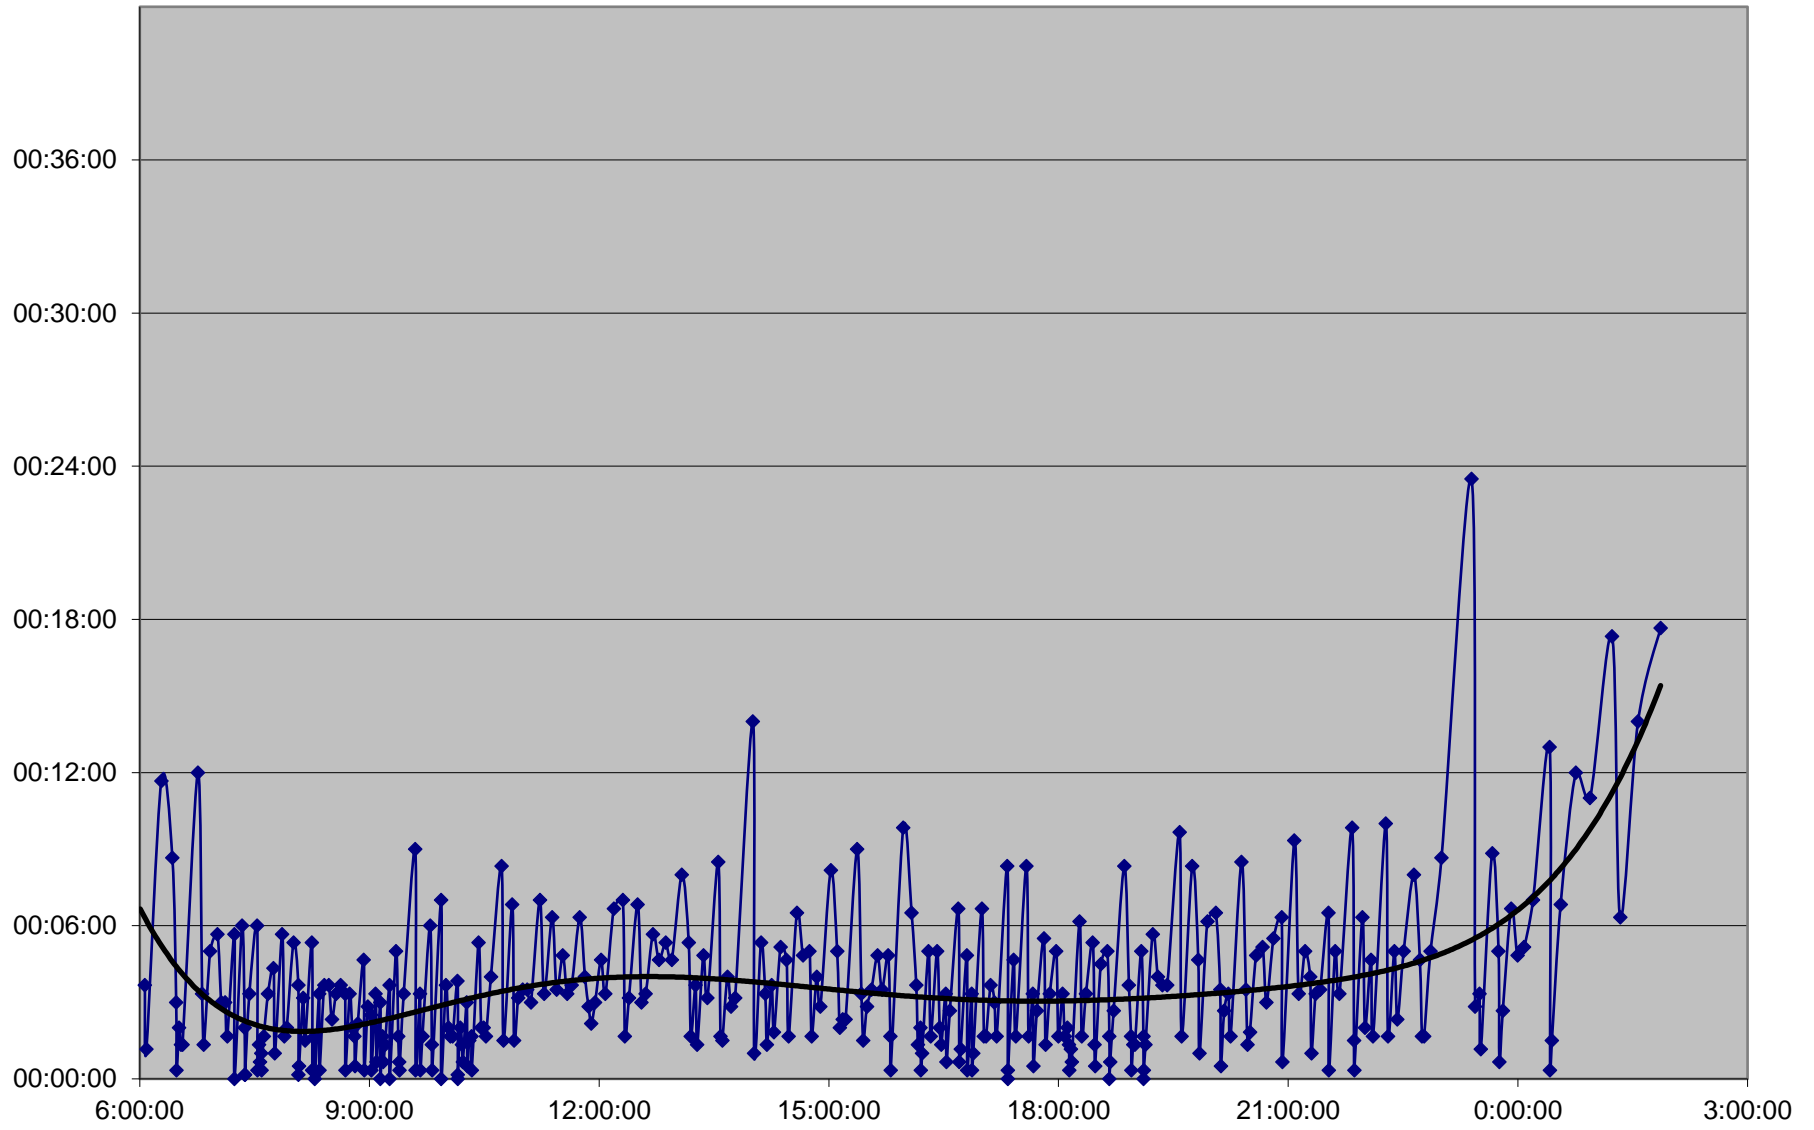

504 King Headways Monday 16 May 2016 at Bloor West Southbound

504 King Headways Monday 16 May 2016 at East of Queensway Eastbound

504 King Headways Monday 16 May 2016 at Jameson Eastbound

504 King Headways Monday 16 May 2016 at Dufferin Eastbound

504 King Headways Monday 16 May 2016 at Strachan Eastbound

504 King Headways Monday 16 May 2016 at Bathurst Eastbound

504 King Headways Monday 16 May 2016 at Spadina Eastbound

504 King Headways Monday 16 May 2016 at John Eastbound

504 King Headways Monday 16 May 2016 at River Eastbound

504 King Headways Monday 16 May 2016 at Danforth Northbound