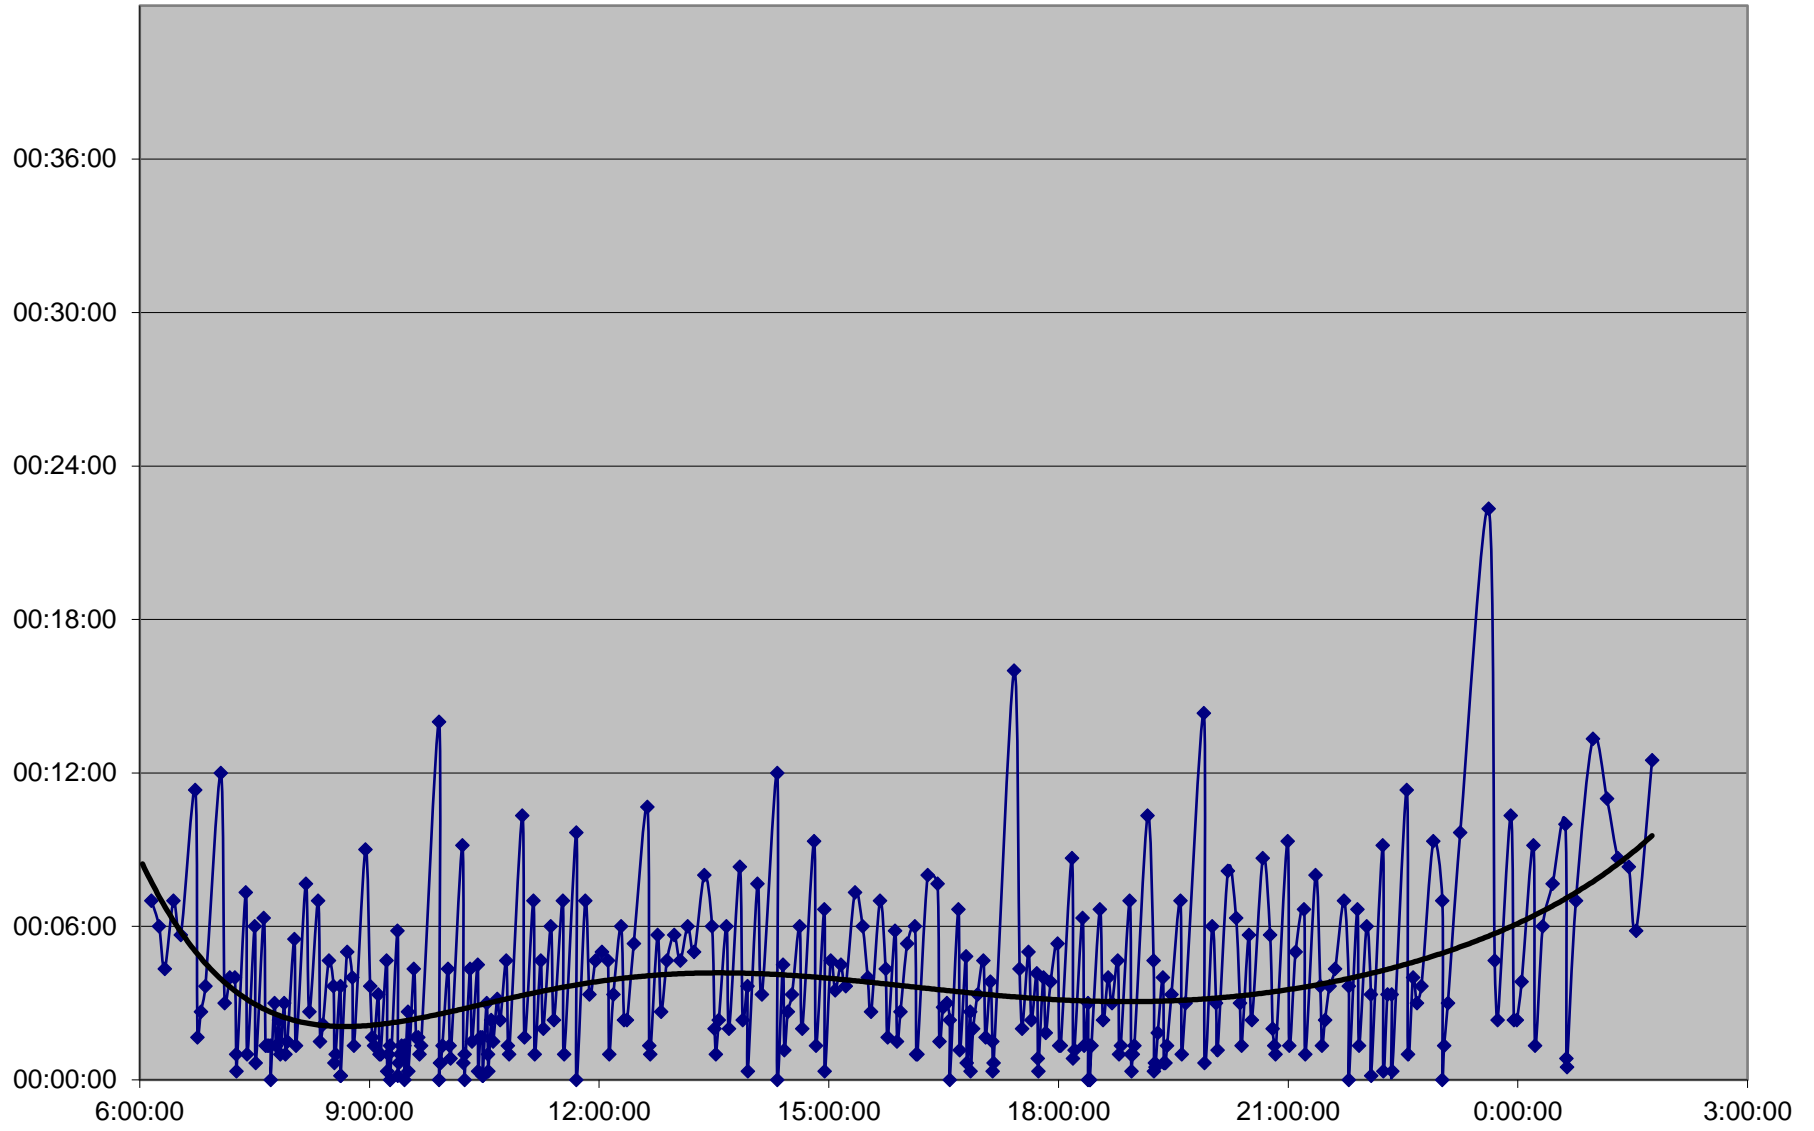

504 King Headways Monday 16 May 2016 at University Eastbound

504 King Headways Monday 16 May 2016 at Yonge Eastbound

504 King Headways Monday 16 May 2016 at Jarvis Eastbound

504 King Headways Monday 16 May 2016 at Parliament King Eastbound

504 King Headways Monday 16 May 2016 at River Eastbound

504 King Headways Monday 16 May 2016 at Danforth Northbound