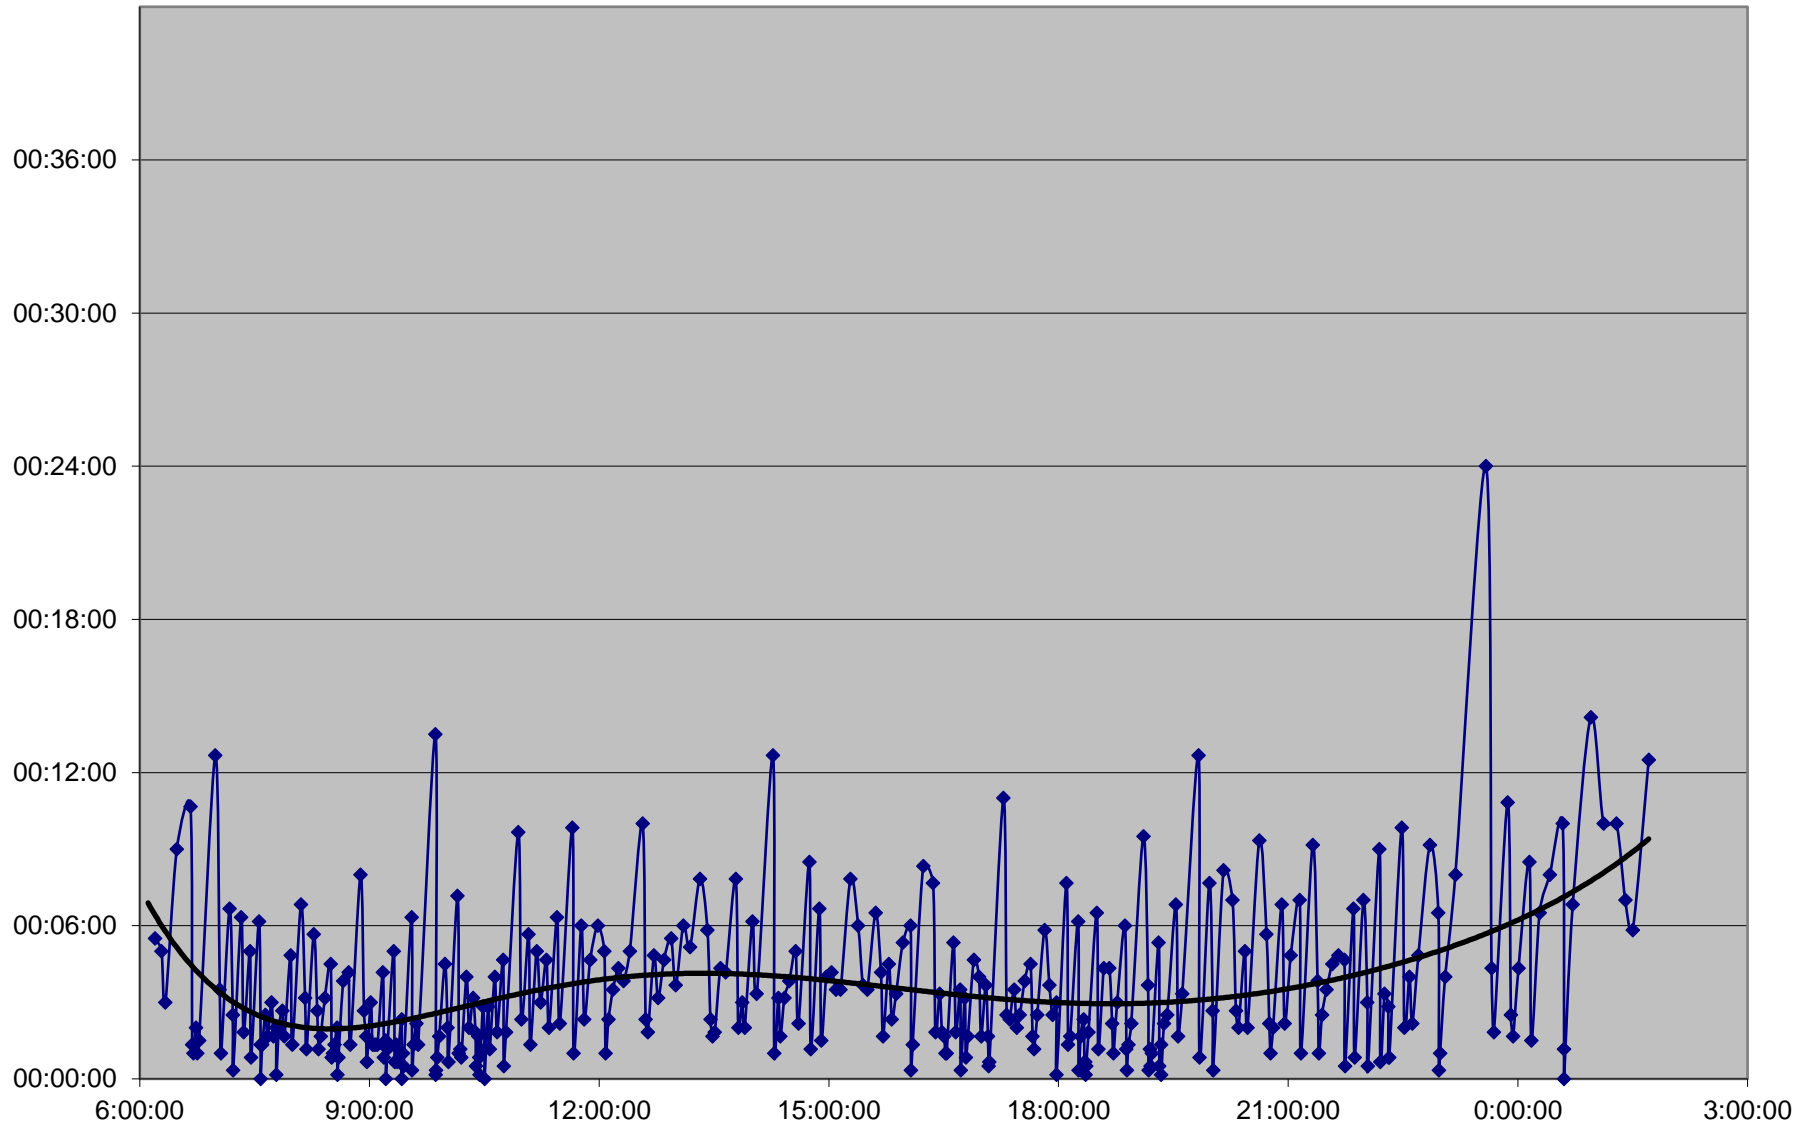

504 King Headways Monday 16 May 2016 at University Eastbound

504 King Headways Monday 16 May 2016 at Yonge Eastbound

504 King Headways Monday 16 May 2016 at Jarvis Eastbound

504 King Headways Monday 16 May 2016 at Parliament King Eastbound

504 King Headways Monday 16 May 2016 at River Eastbound

504 King Headways Monday 16 May 2016 at Danforth Northbound