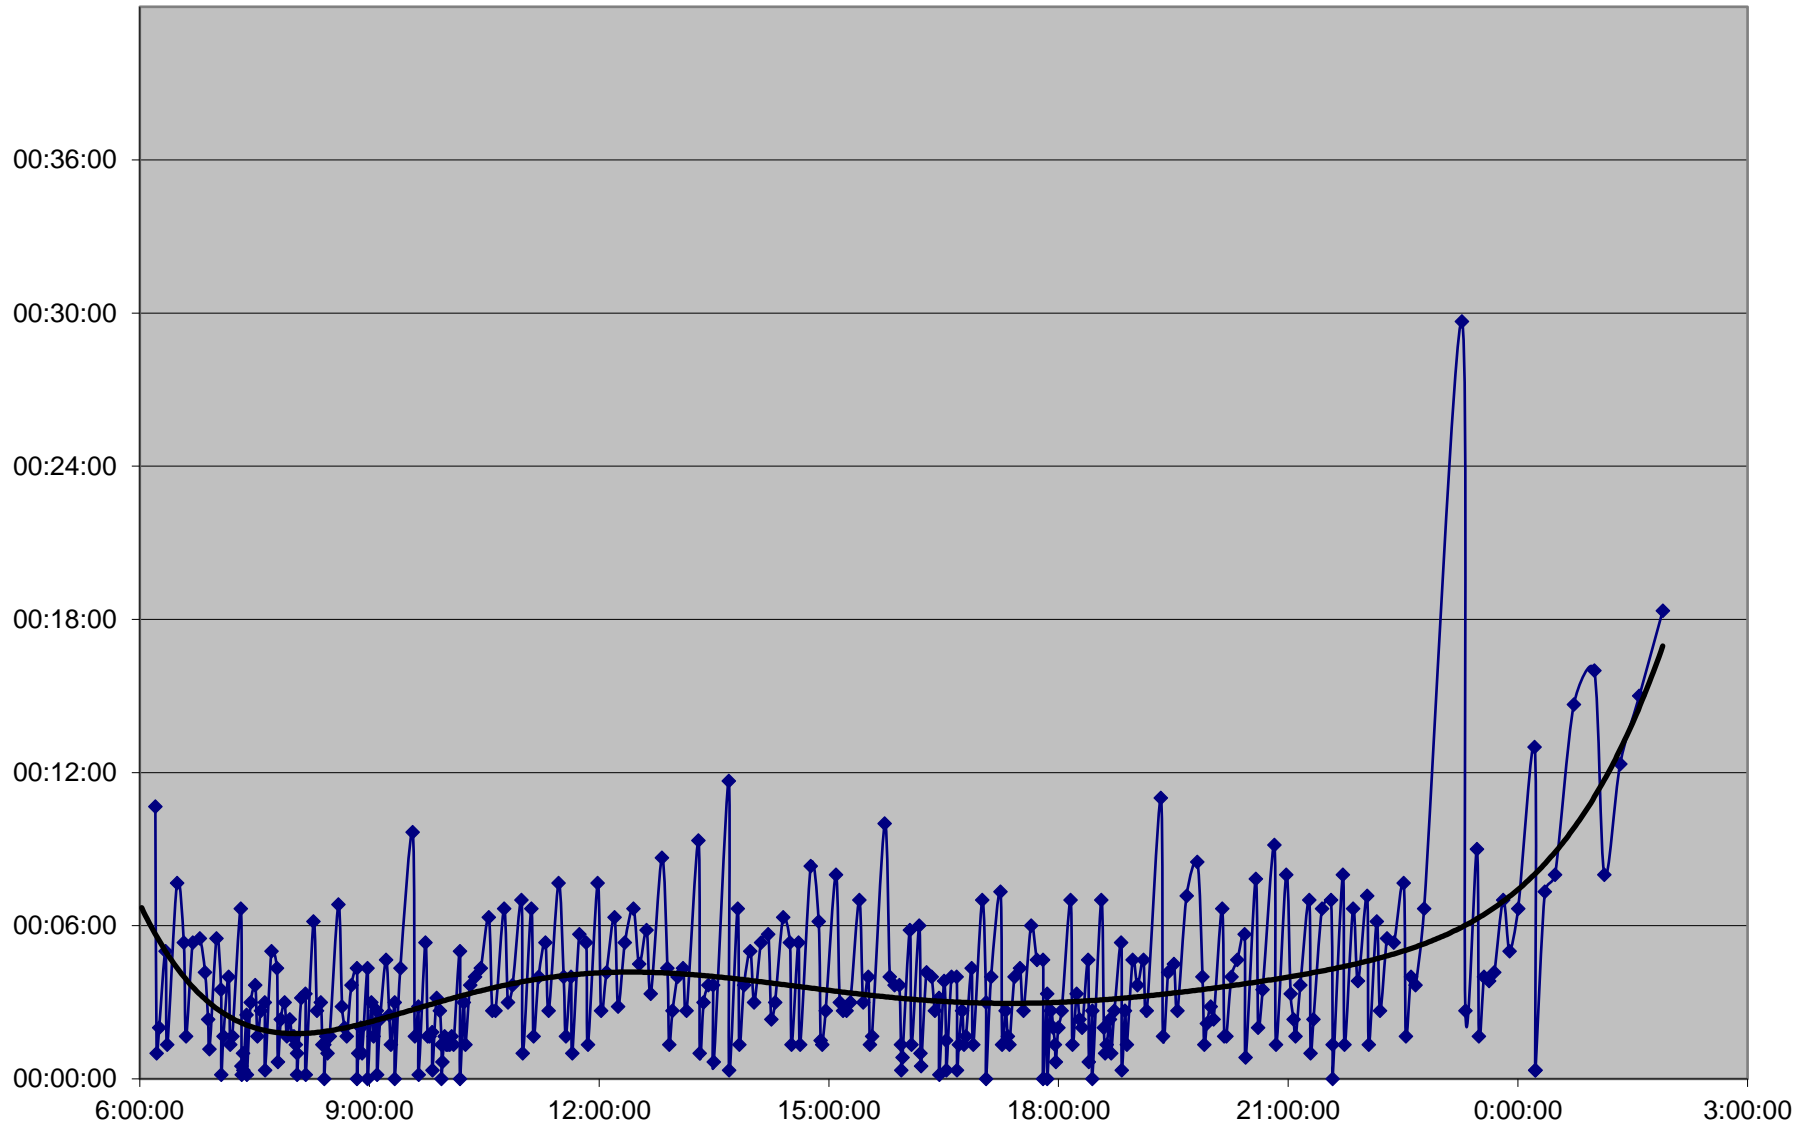

504 King Headways Monday 16 May 2016 at Bloor West Southbound

504 King Headways Monday 16 May 2016 at East of Queensway Eastbound

504 King Headways Monday 16 May 2016 at Jameson Eastbound

504 King Headways Monday 16 May 2016 at Dufferin Eastbound

504 King Headways Monday 16 May 2016 at Strachan Eastbound

504 King Headways Monday 16 May 2016 at Bathurst Eastbound

504 King Headways Monday 16 May 2016 at Spadina Eastbound

504 King Headways Monday 16 May 2016 at John Eastbound

504 King Headways Monday 16 May 2016 at River Eastbound

504 King Headways Monday 16 May 2016 at Danforth Northbound