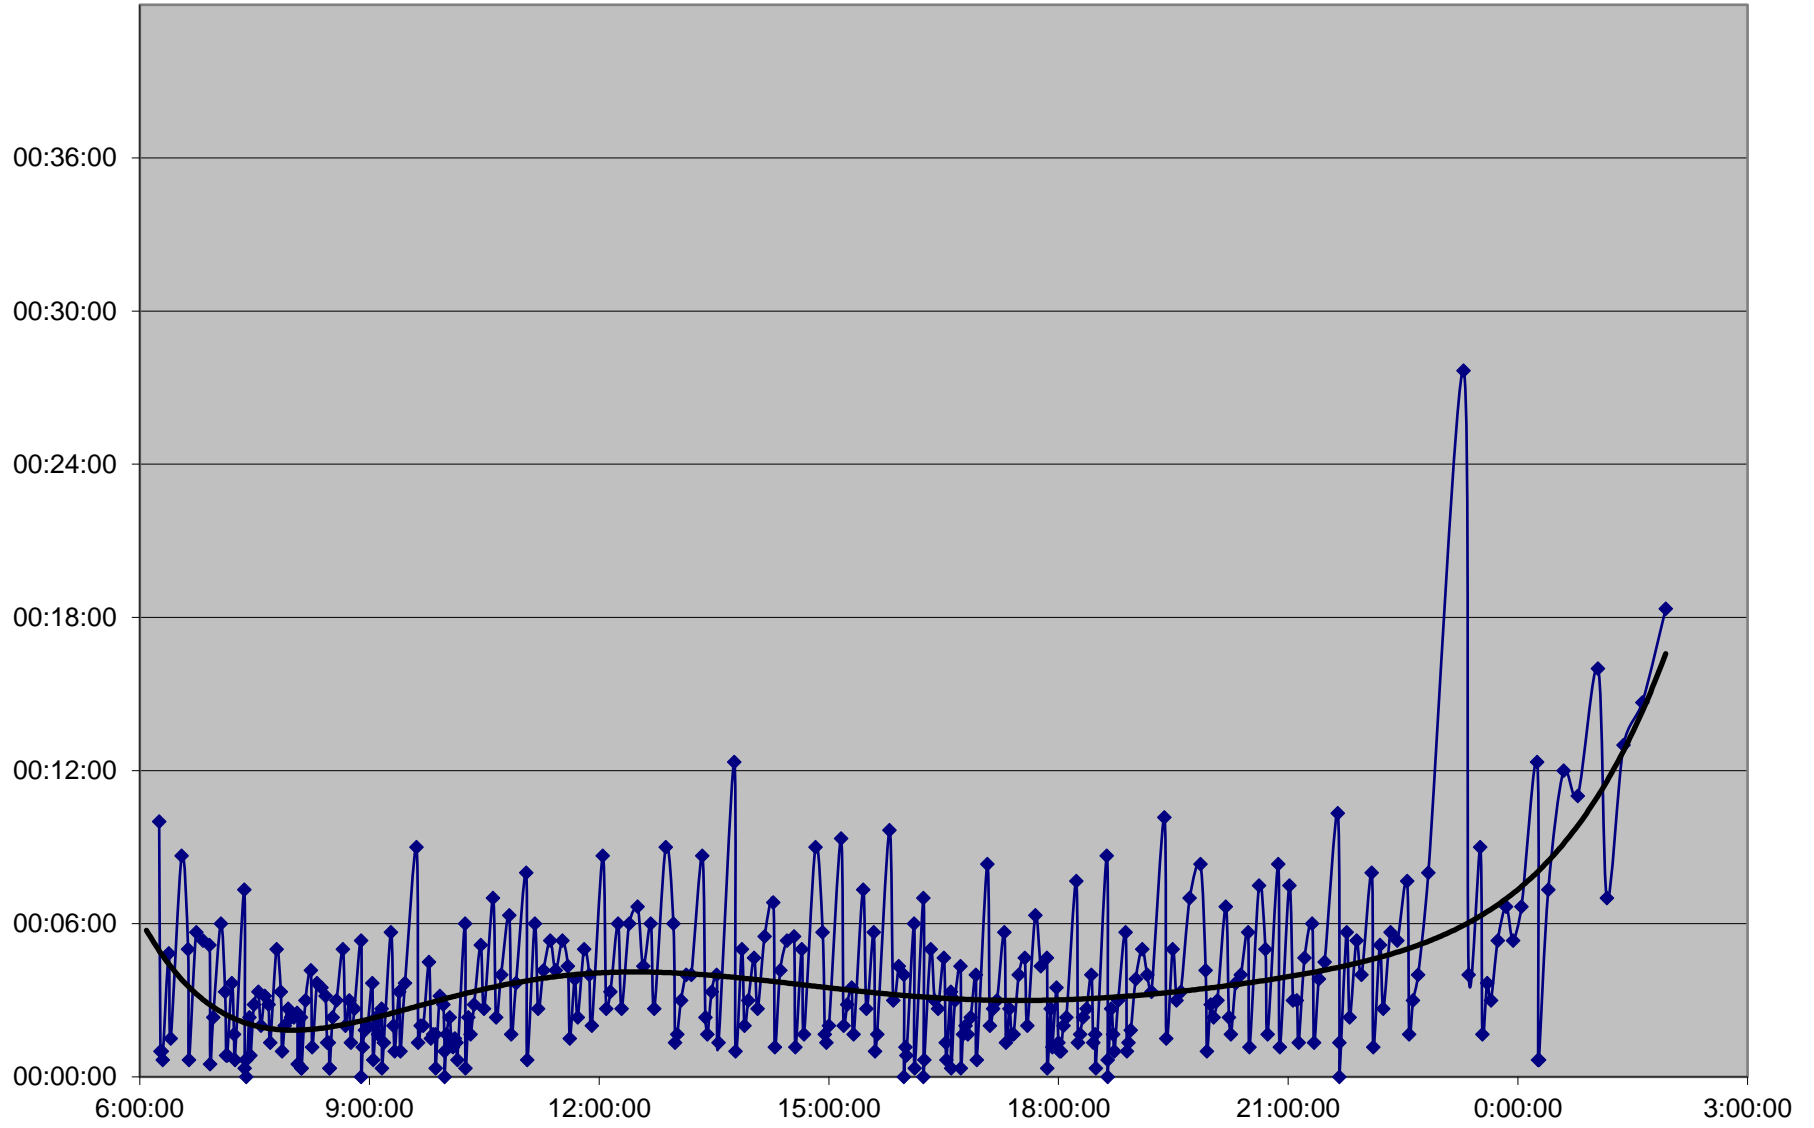

504 King Headways Monday 16 May 2016 at Bloor West Southbound

504 King Headways Monday 16 May 2016 at East of Queensway Eastbound

504 King Headways Monday 16 May 2016 at Jameson Eastbound

504 King Headways Monday 16 May 2016 at Dufferin Eastbound

504 King Headways Monday 16 May 2016 at Strachan Eastbound

504 King Headways Monday 16 May 2016 at Bathurst Eastbound

504 King Headways Monday 16 May 2016 at Spadina Eastbound

504 King Headways Monday 16 May 2016 at John Eastbound

504 King Headways Monday 16 May 2016 at River Eastbound

504 King Headways Monday 16 May 2016 at Danforth Northbound