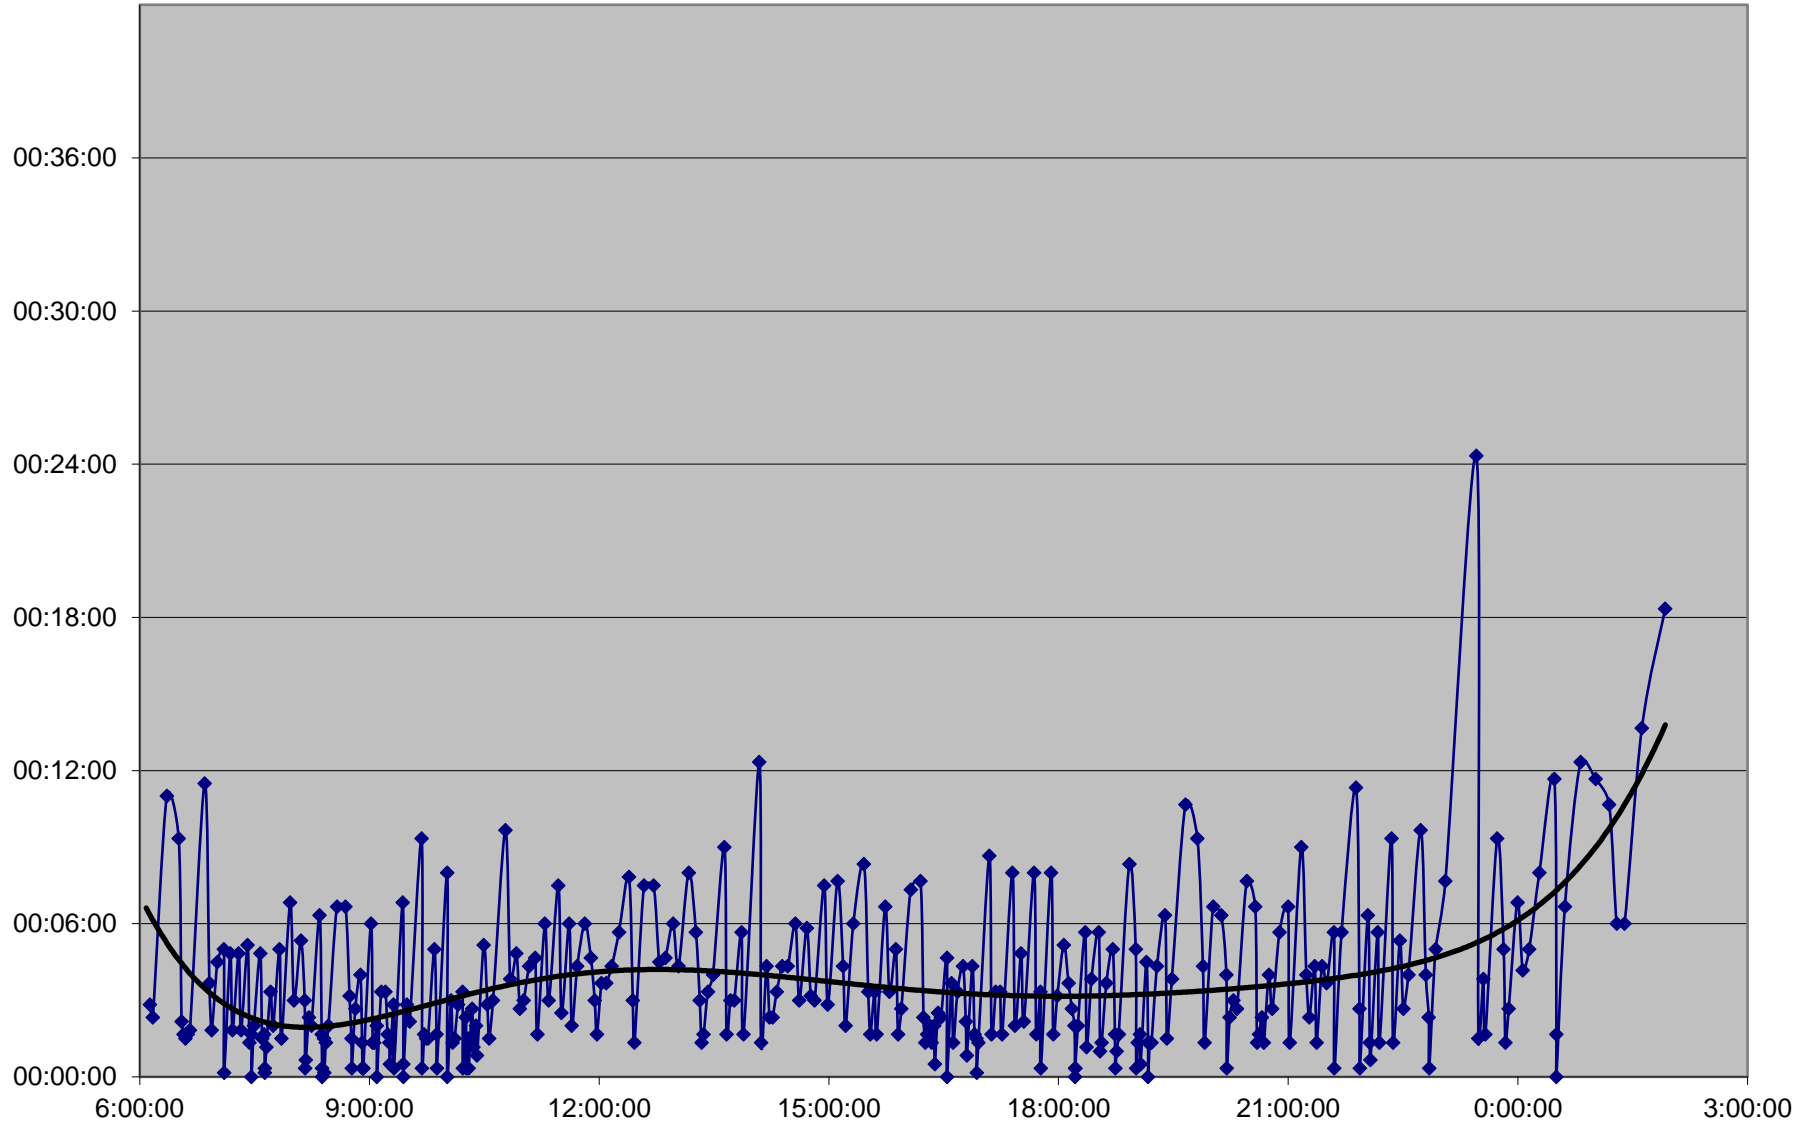

504 King Headways Monday 16 May 2016 at University Eastbound