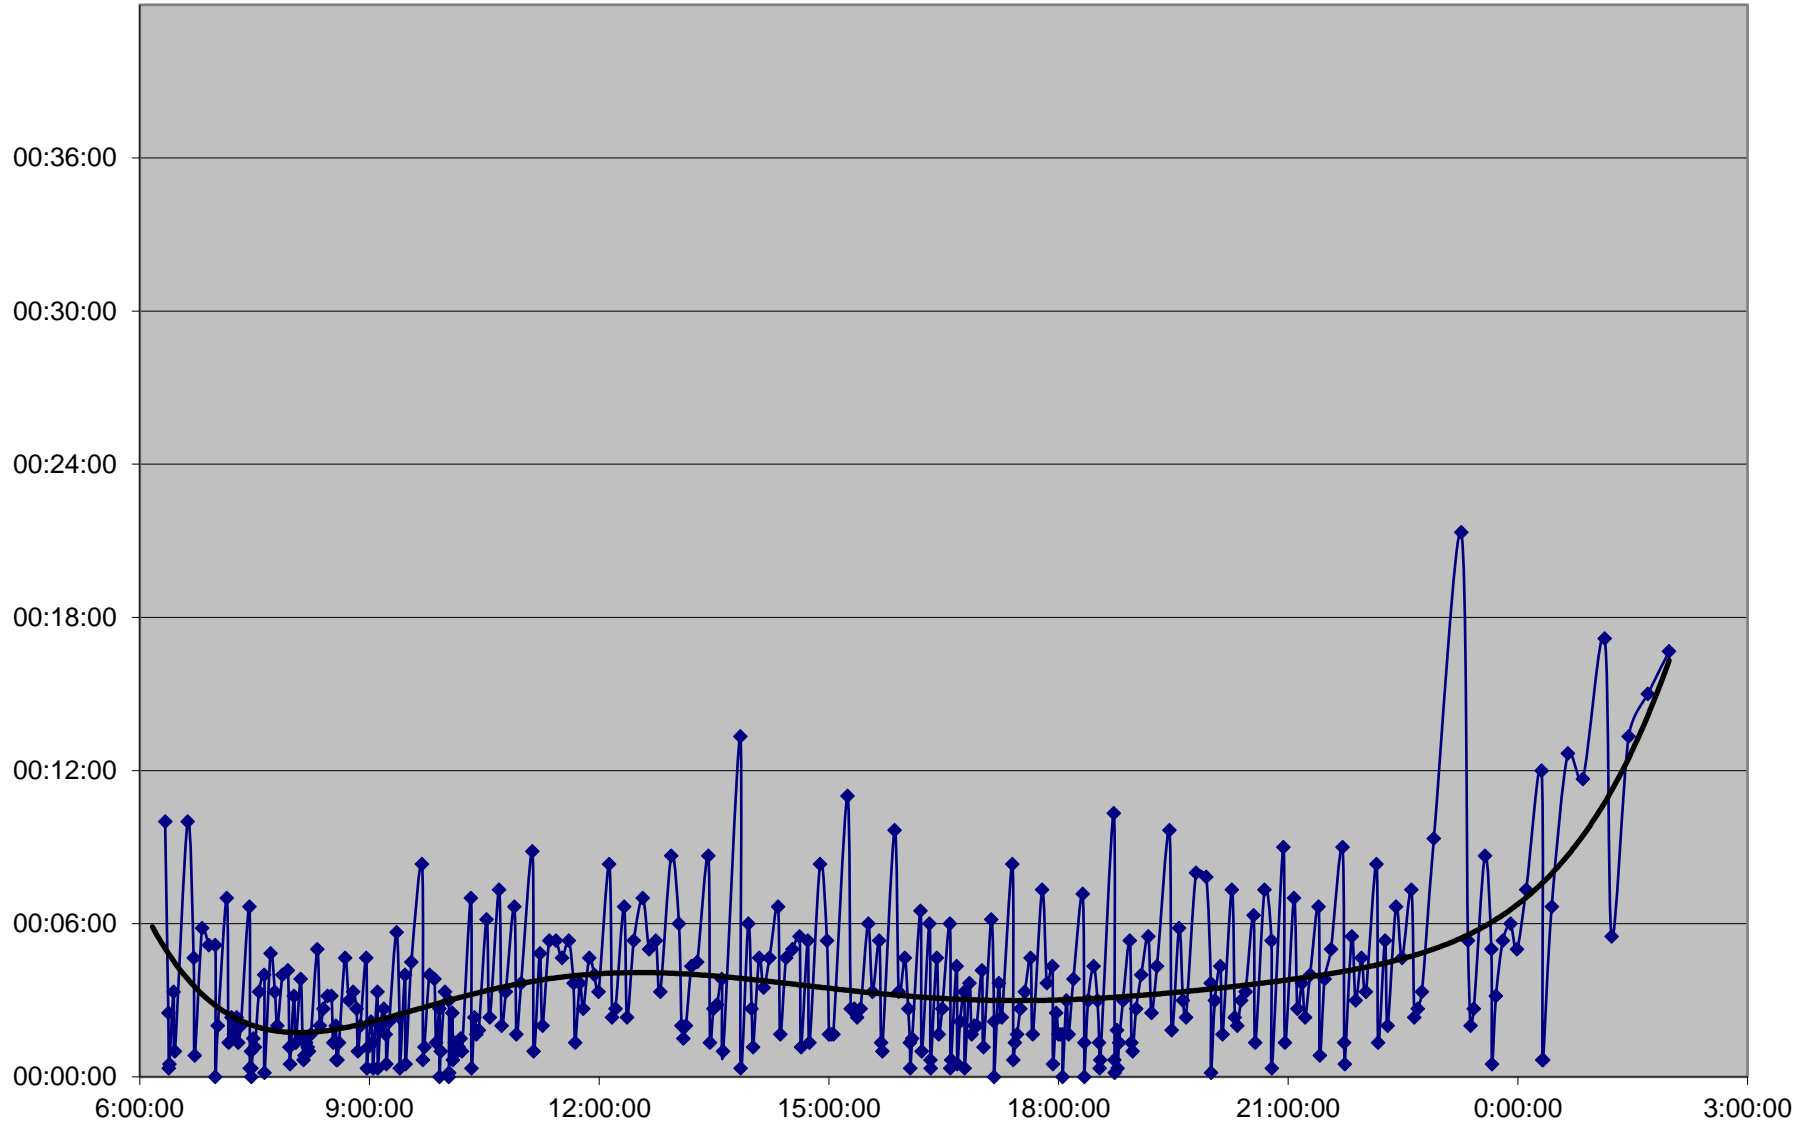

504 King Headways Monday 16 May 2016 at Strachan Eastbound