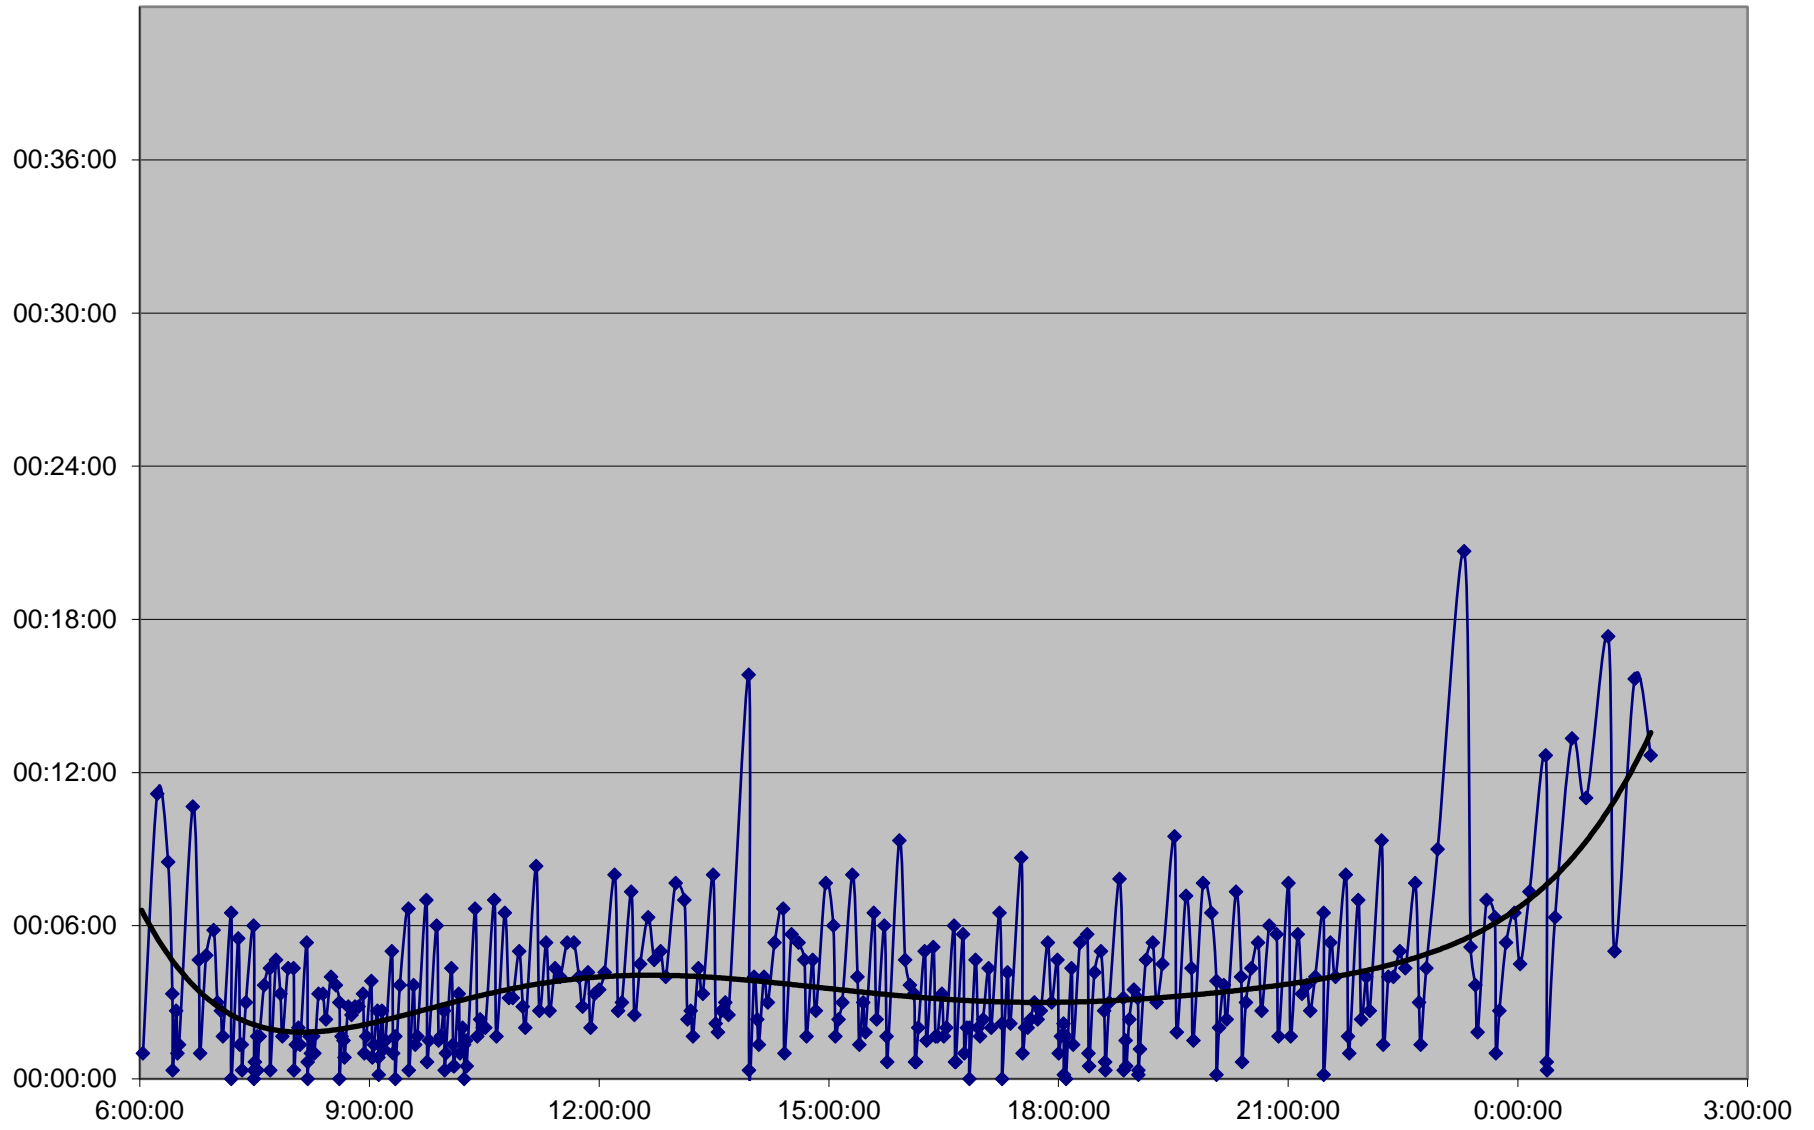

504 King Headways Monday 16 May 2016 at Bloor West Southbound

504 King Headways Monday 16 May 2016 at East of Queensway Eastbound

504 King Headways Monday 16 May 2016 at Jameson Eastbound

504 King Headways Monday 16 May 2016 at Dufferin Eastbound

504 King Headways Monday 16 May 2016 at Strachan Eastbound

504 King Headways Monday 16 May 2016 at Bathurst Eastbound

504 King Headways Monday 16 May 2016 at Spadina Eastbound

504 King Headways Monday 16 May 2016 at John Eastbound

504 King Headways Monday 16 May 2016 at River Eastbound

504 King Headways Monday 16 May 2016 at Danforth Northbound