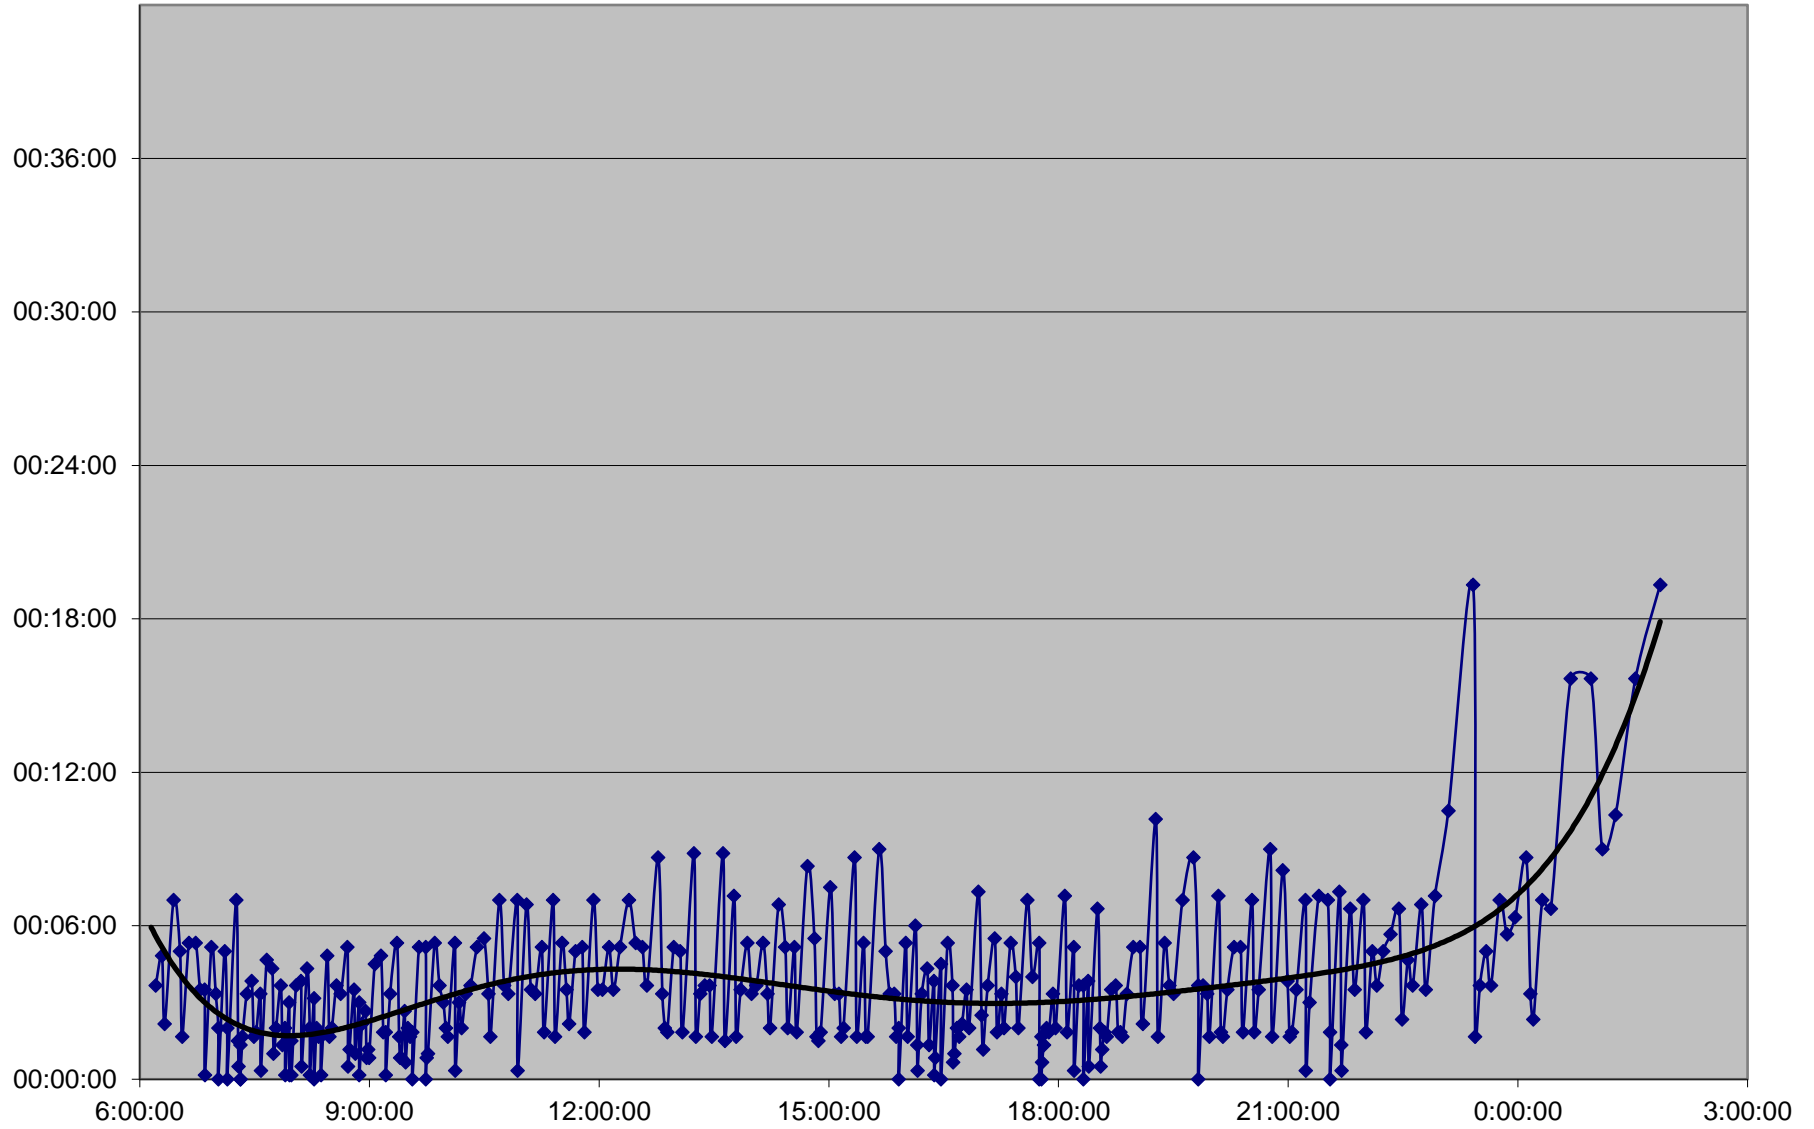

504 King Headways Monday 16 May 2016 at Bloor West Southbound

504 King Headways Monday 16 May 2016 at East of Queensway Eastbound

504 King Headways Monday 16 May 2016 at Jameson Eastbound

504 King Headways Monday 16 May 2016 at Dufferin Eastbound

504 King Headways Monday 16 May 2016 at Strachan Eastbound

504 King Headways Monday 16 May 2016 at Bathurst Eastbound

504 King Headways Monday 16 May 2016 at Spadina Eastbound

504 King Headways Monday 16 May 2016 at John Eastbound

504 King Headways Monday 16 May 2016 at River Eastbound

504 King Headways Monday 16 May 2016 at Danforth Northbound