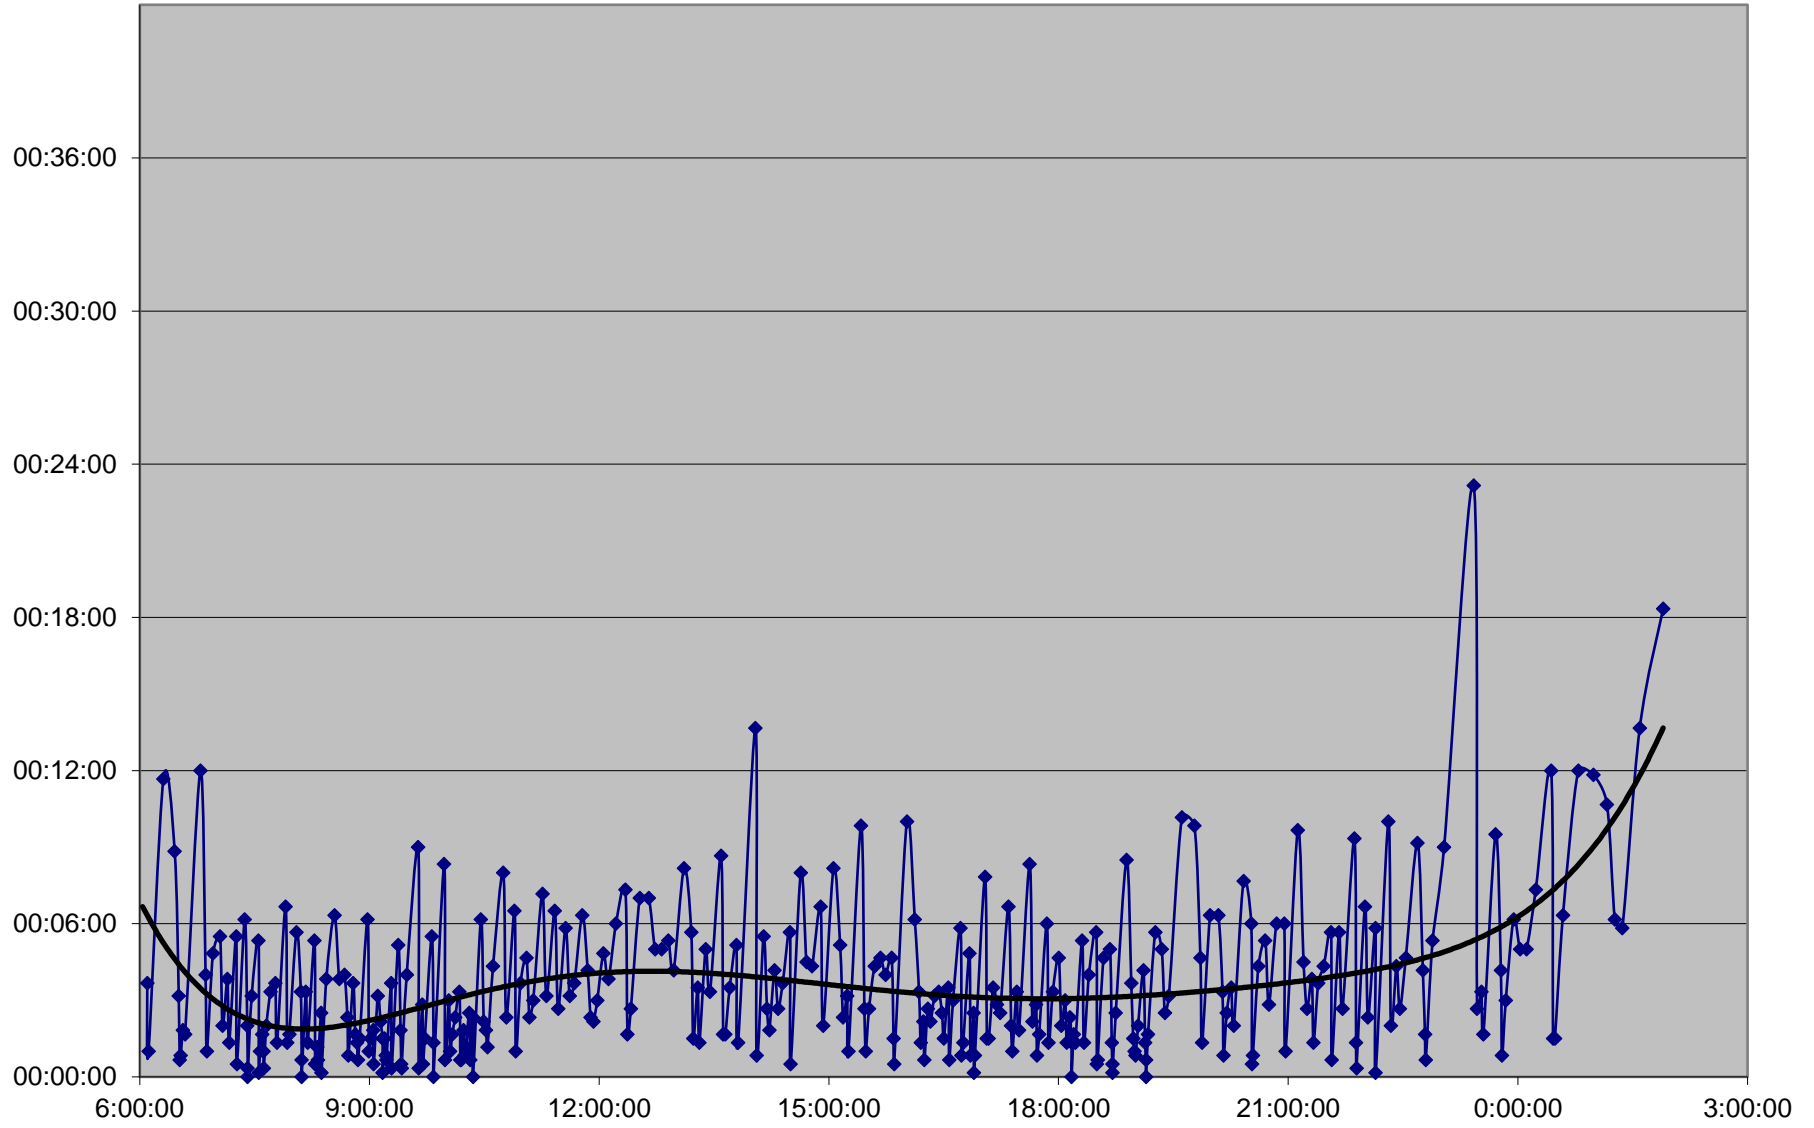

504 King Headways Monday 16 May 2016 at Strachan Eastbound

504 King Headways Monday 16 May 2016 at Bathurst Eastbound

504 King Headways Monday 16 May 2016 at Spadina Eastbound

504 King Headways Monday 16 May 2016 at John Eastbound

504 King Headways Monday 16 May 2016 at River Eastbound

504 King Headways Monday 16 May 2016 at Danforth Northbound