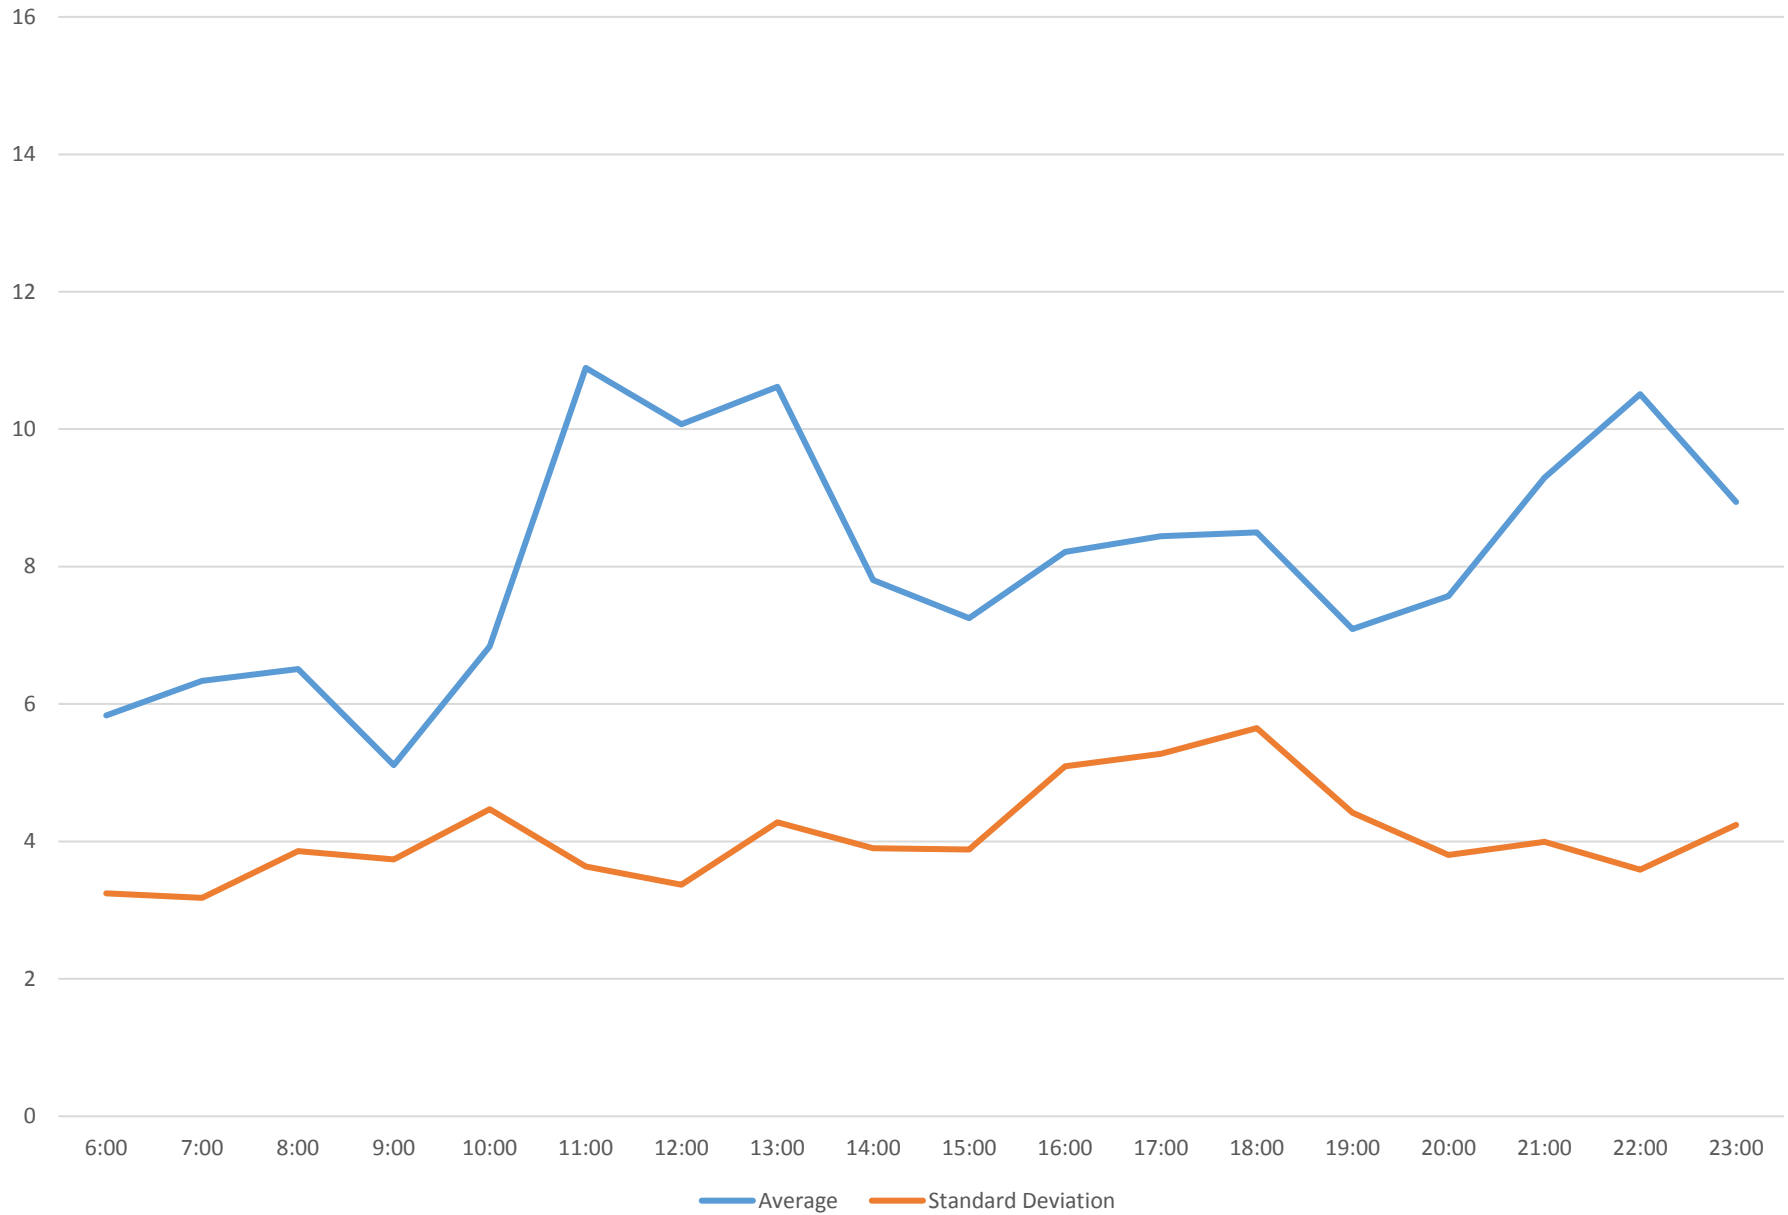

165 Weston Road North Headways at Yonge St. Westbound April 2016 Saturday Statistics

165 Weston Road North Headways at Yonge St. Westbound April 2016 Weekday Statistics