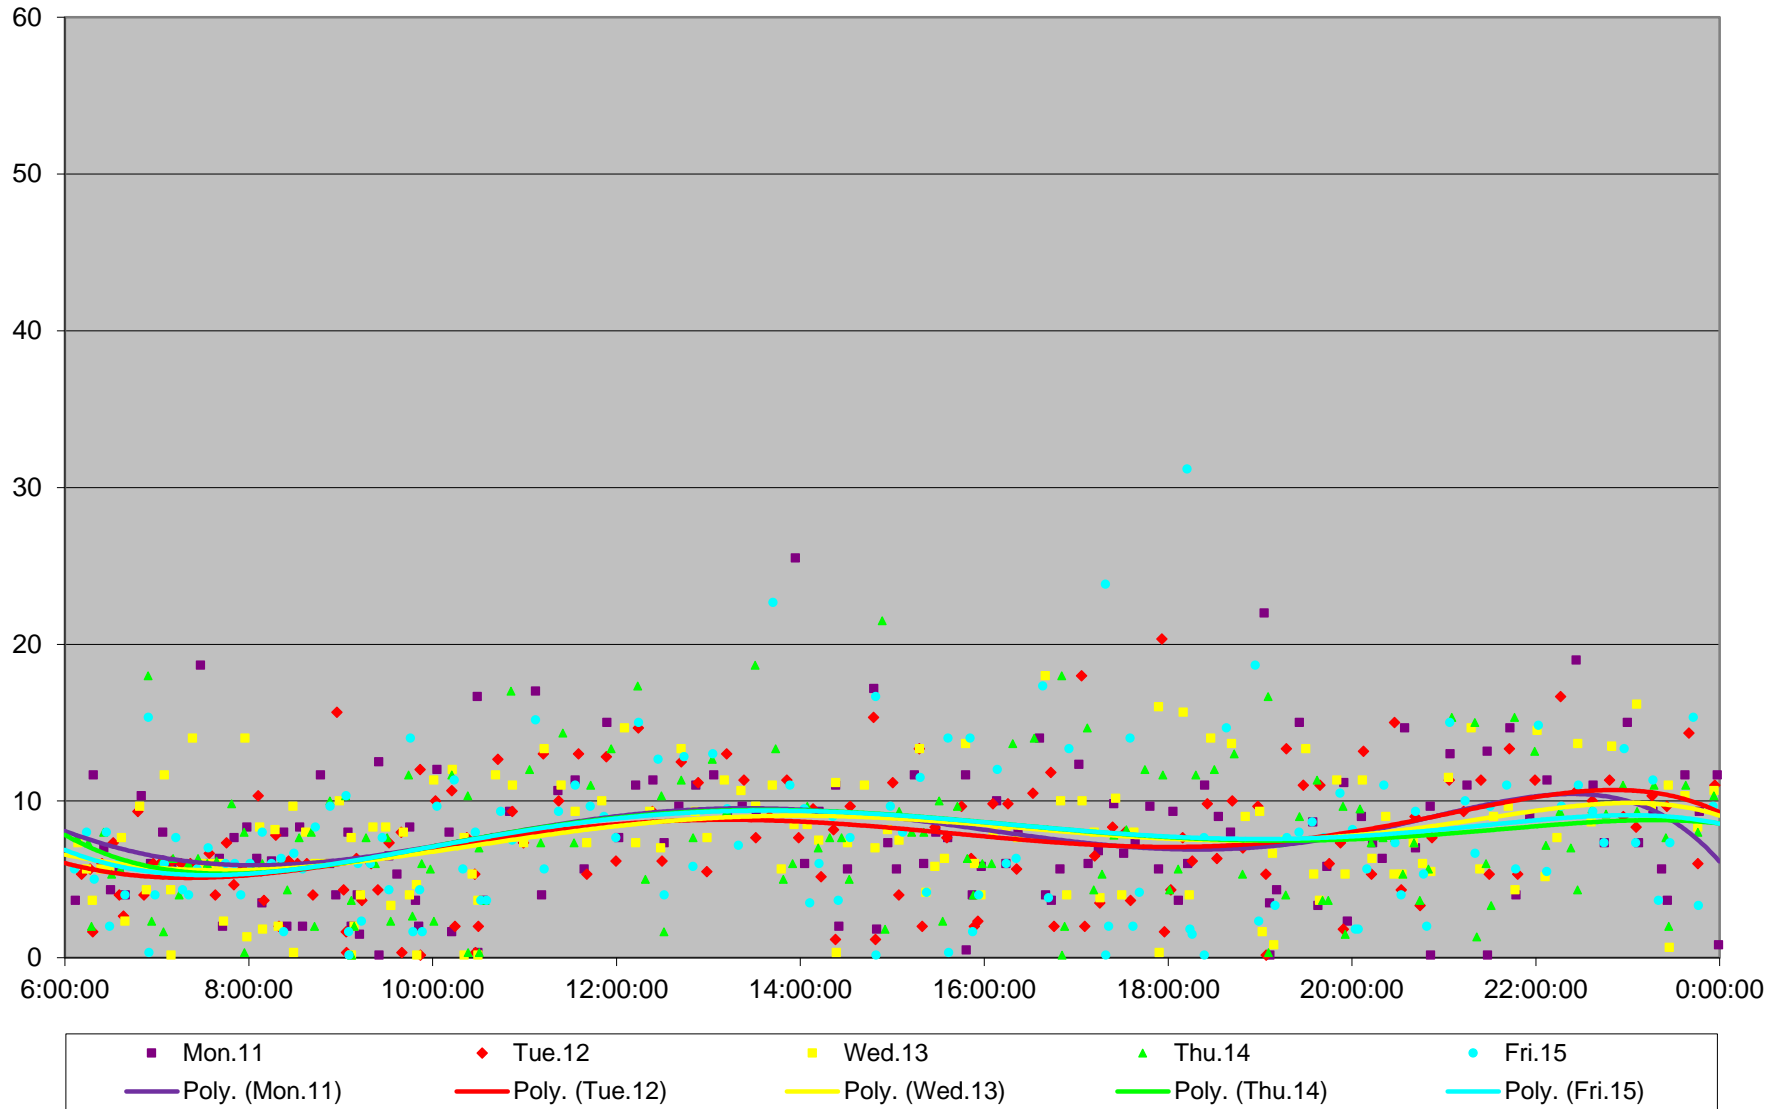

165 Weston Road North Headways at Yonge St. Westbound April 2016