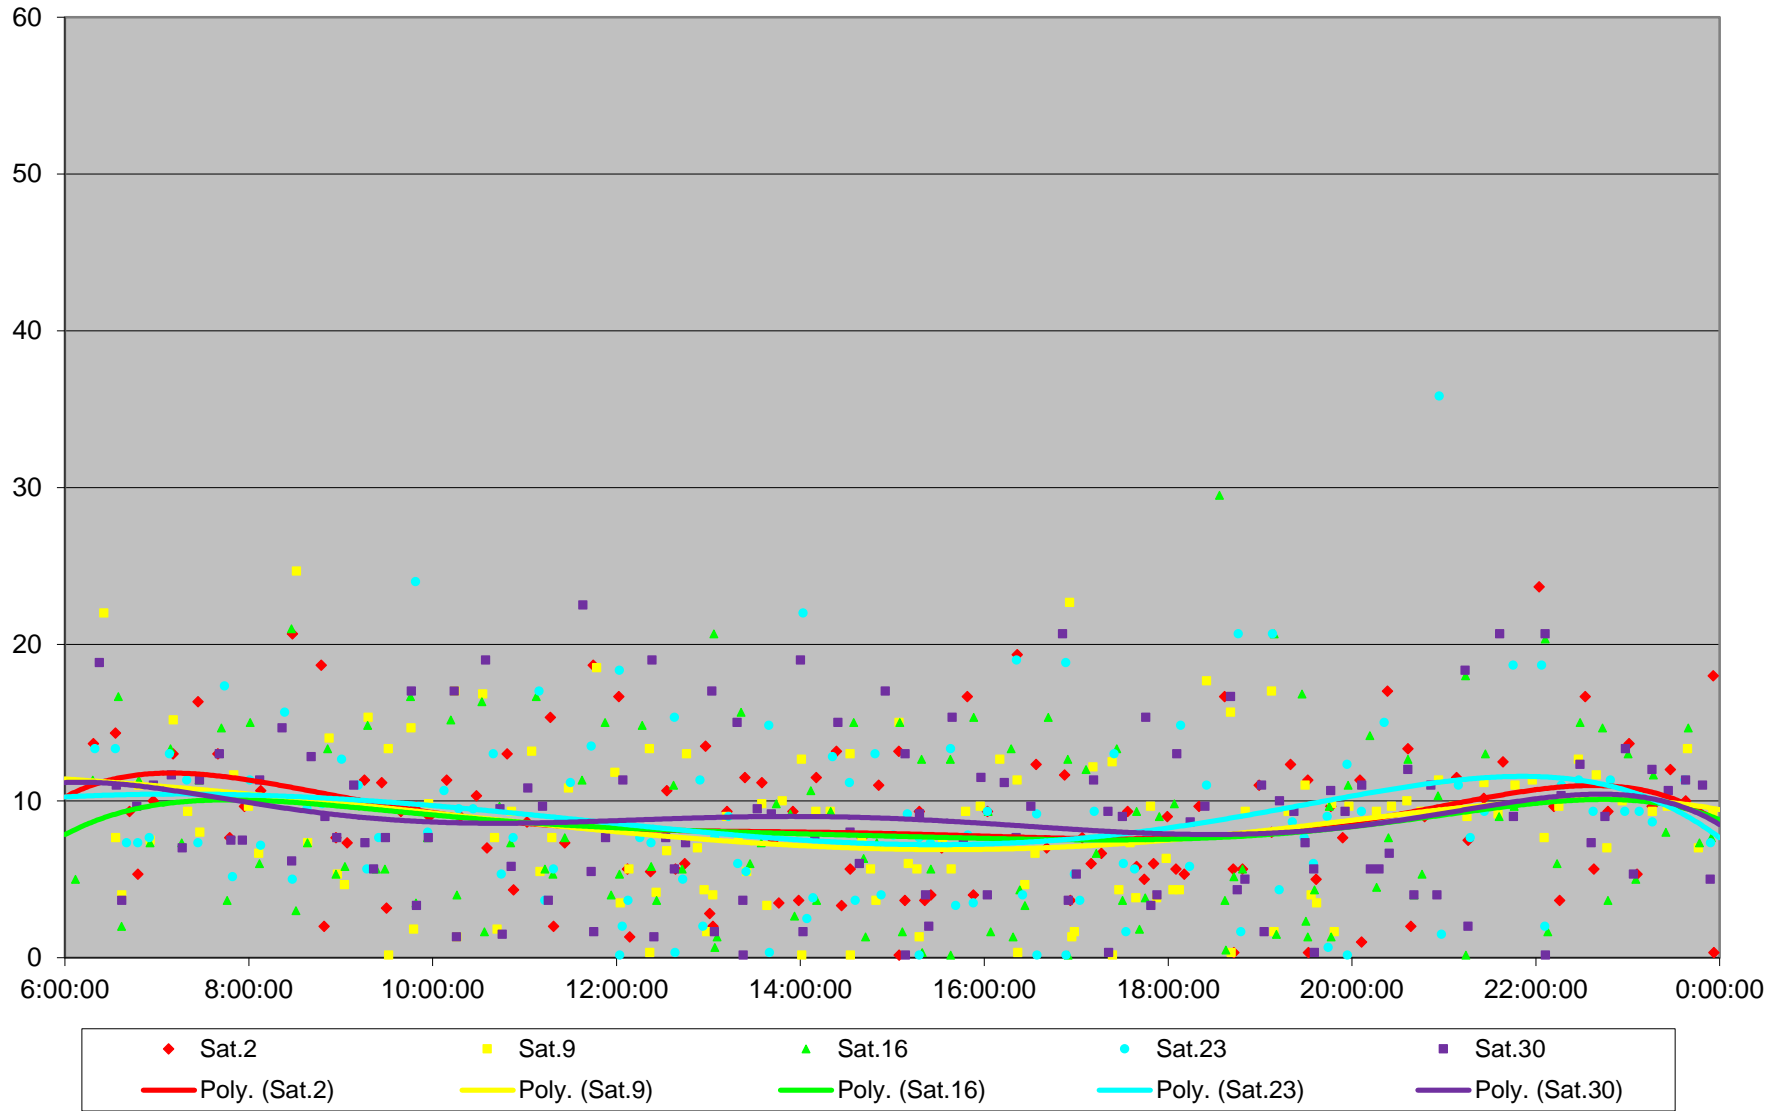

165 Weston Road North Headways at Yonge St. Westbound April 2016