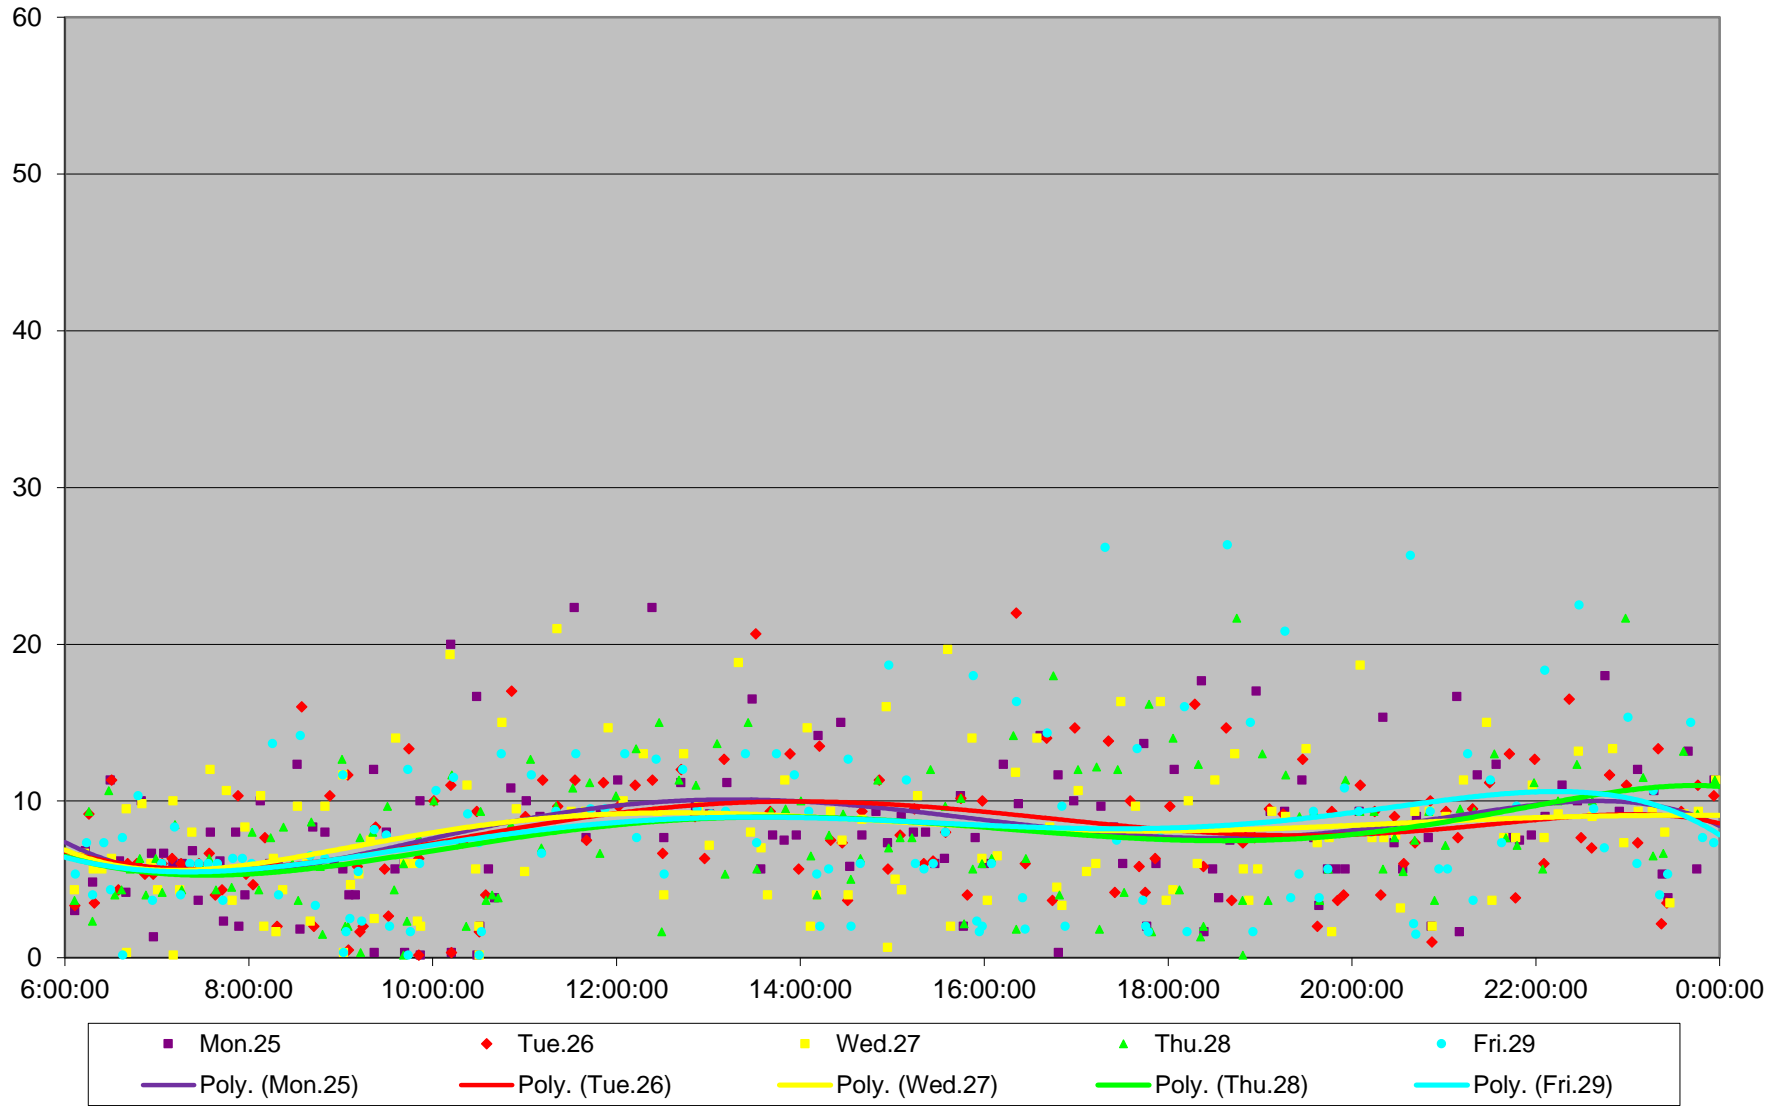

165 Weston Road North Headways at Yonge St. Westbound April 2016