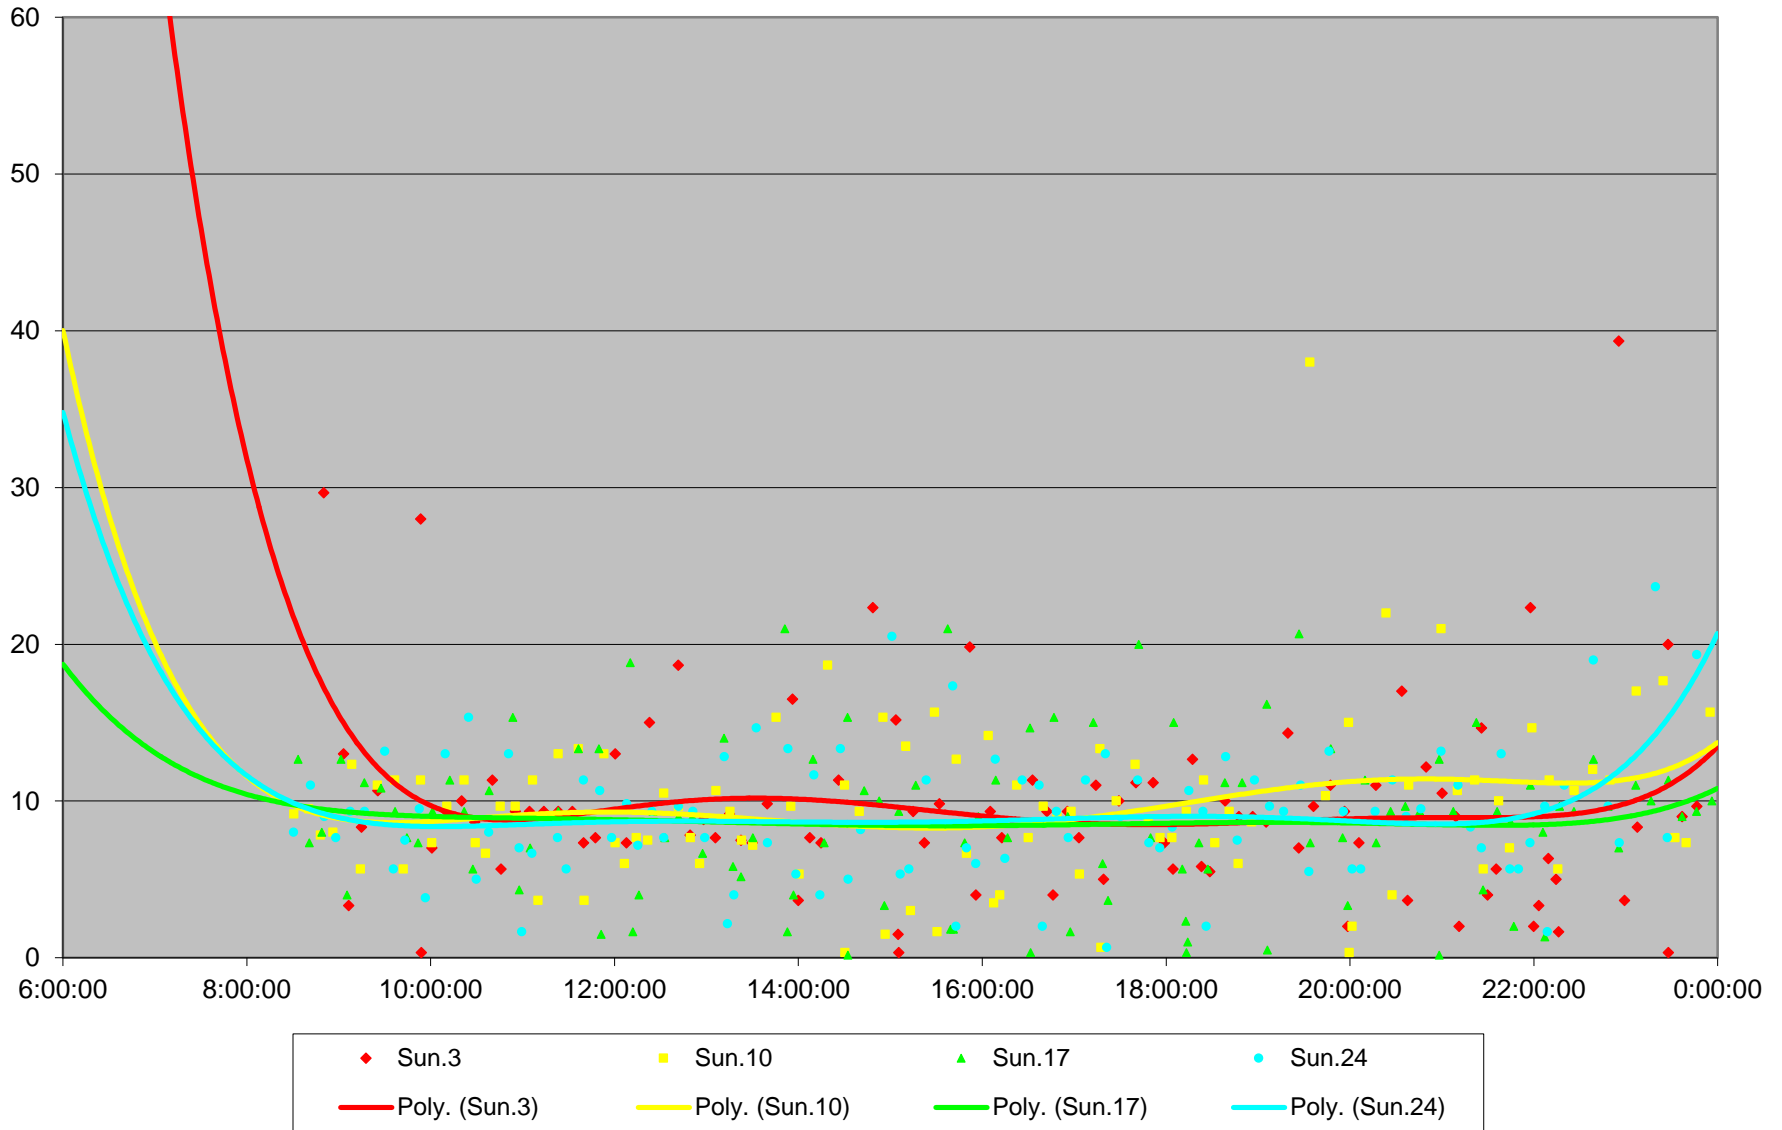

165 Weston Road North Headways at Yonge St. Westbound April 2016 Weekday Statistics

165 Weston Road North Headways at Yonge St. Westbound April 2016