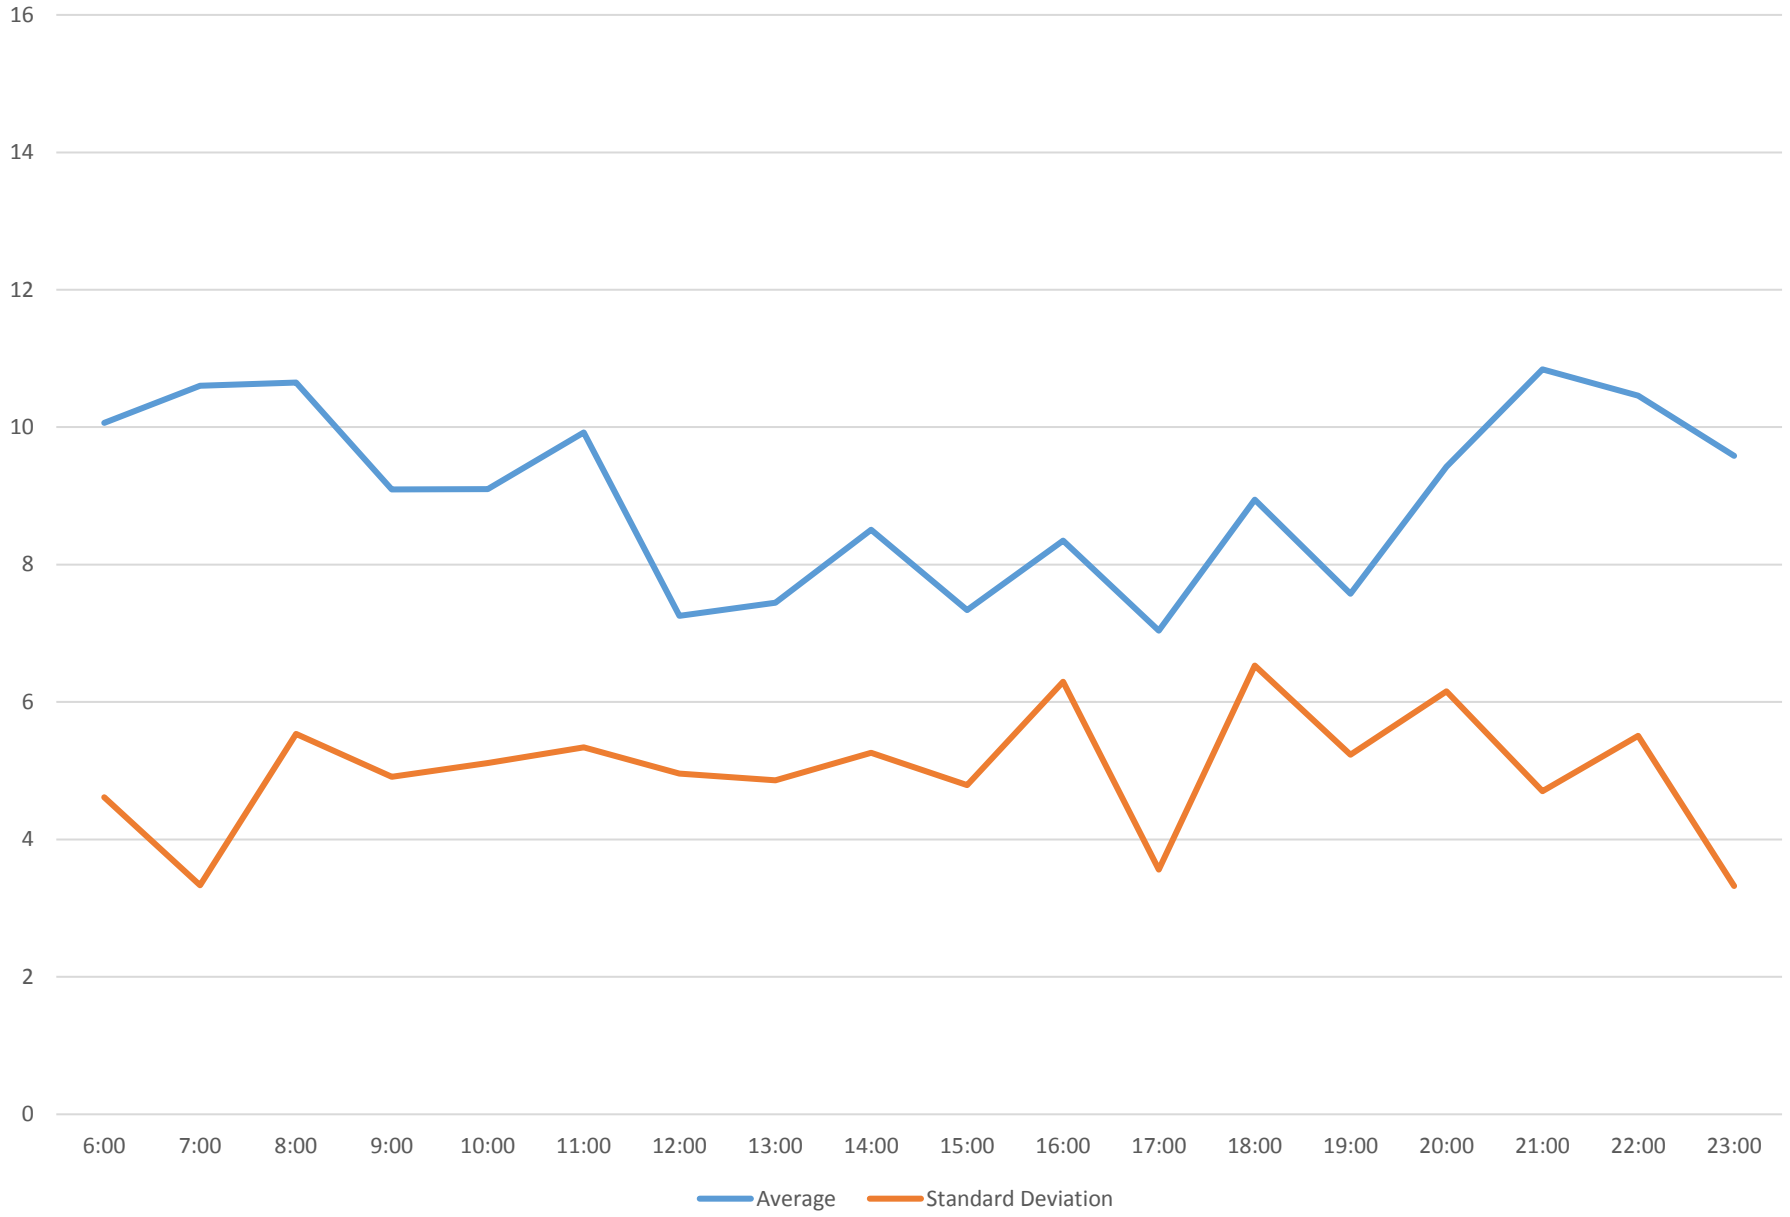

### 165 Weston Road North Headways at Yonge St. Westbound April 2016

165 Weston Road North Headways at Yonge St. Westbound April 2016 Weekday Statistics

165 Weston Road North Headways at Yonge St. Westbound April 2016 Saturday Statistics