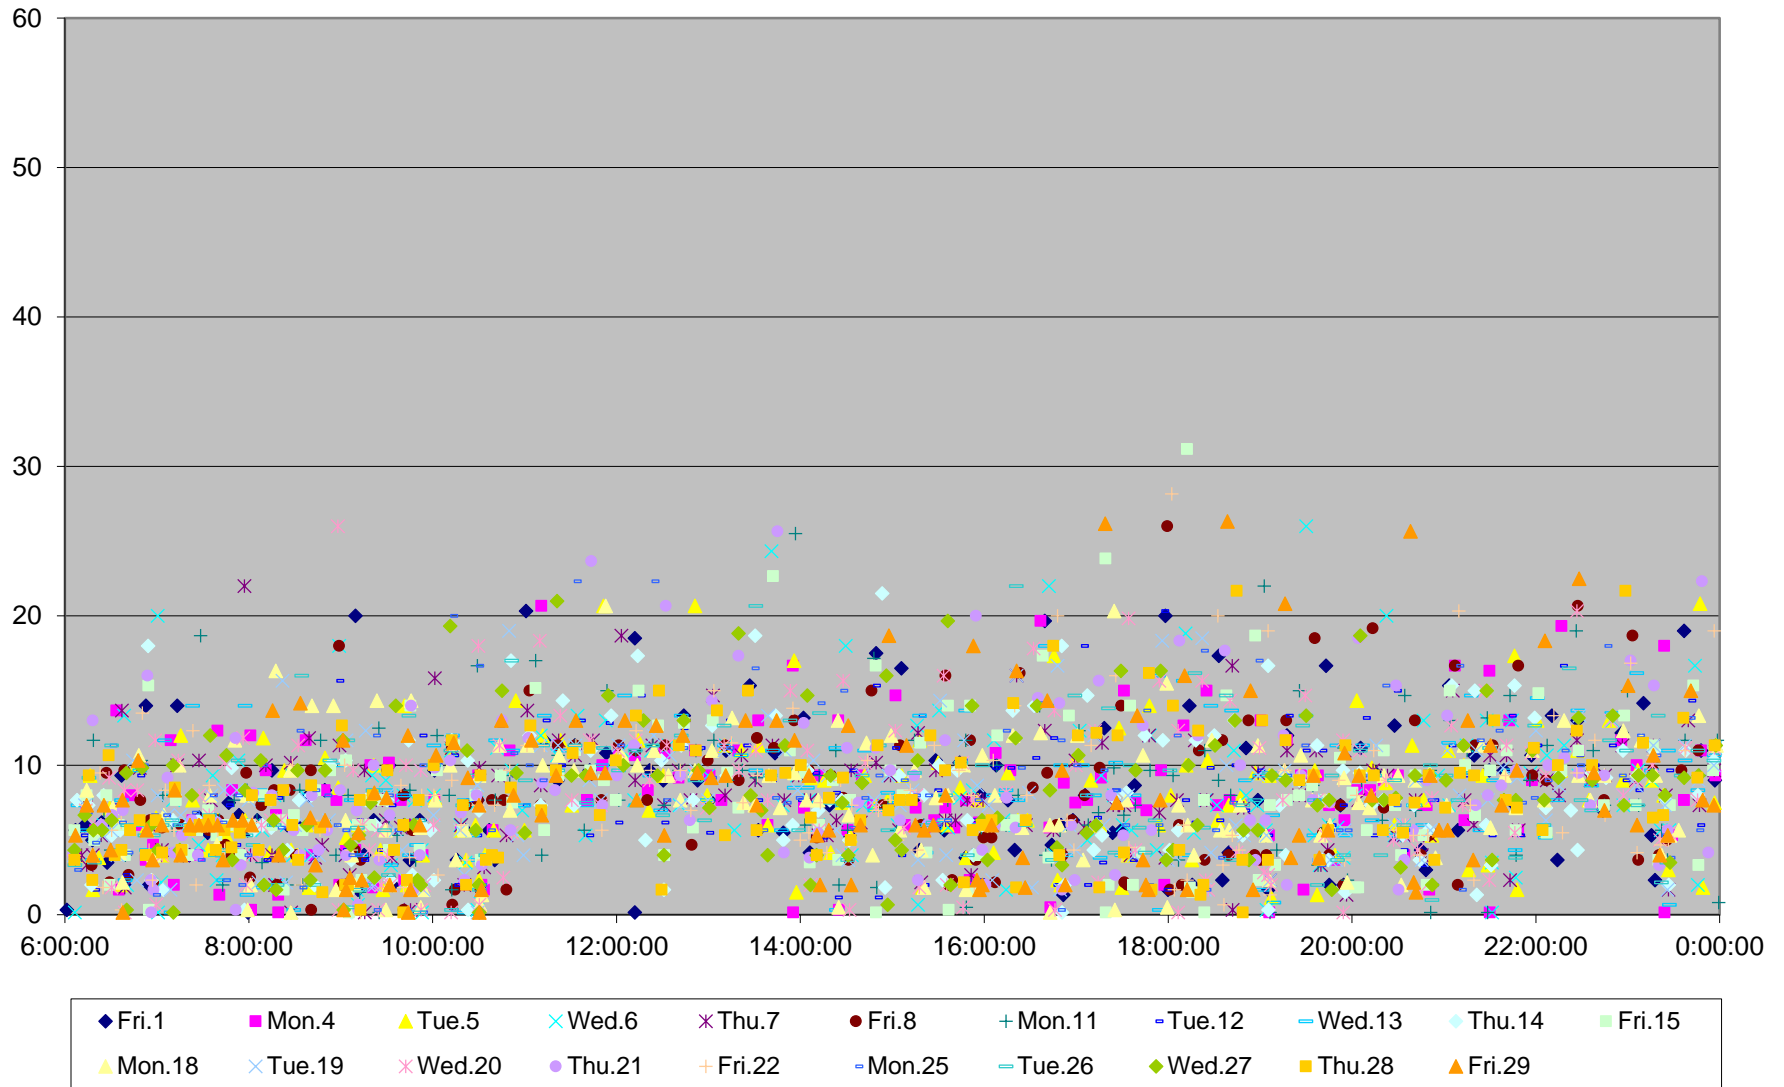

165 Weston Road North Headways at Yonge St. Westbound April 2016