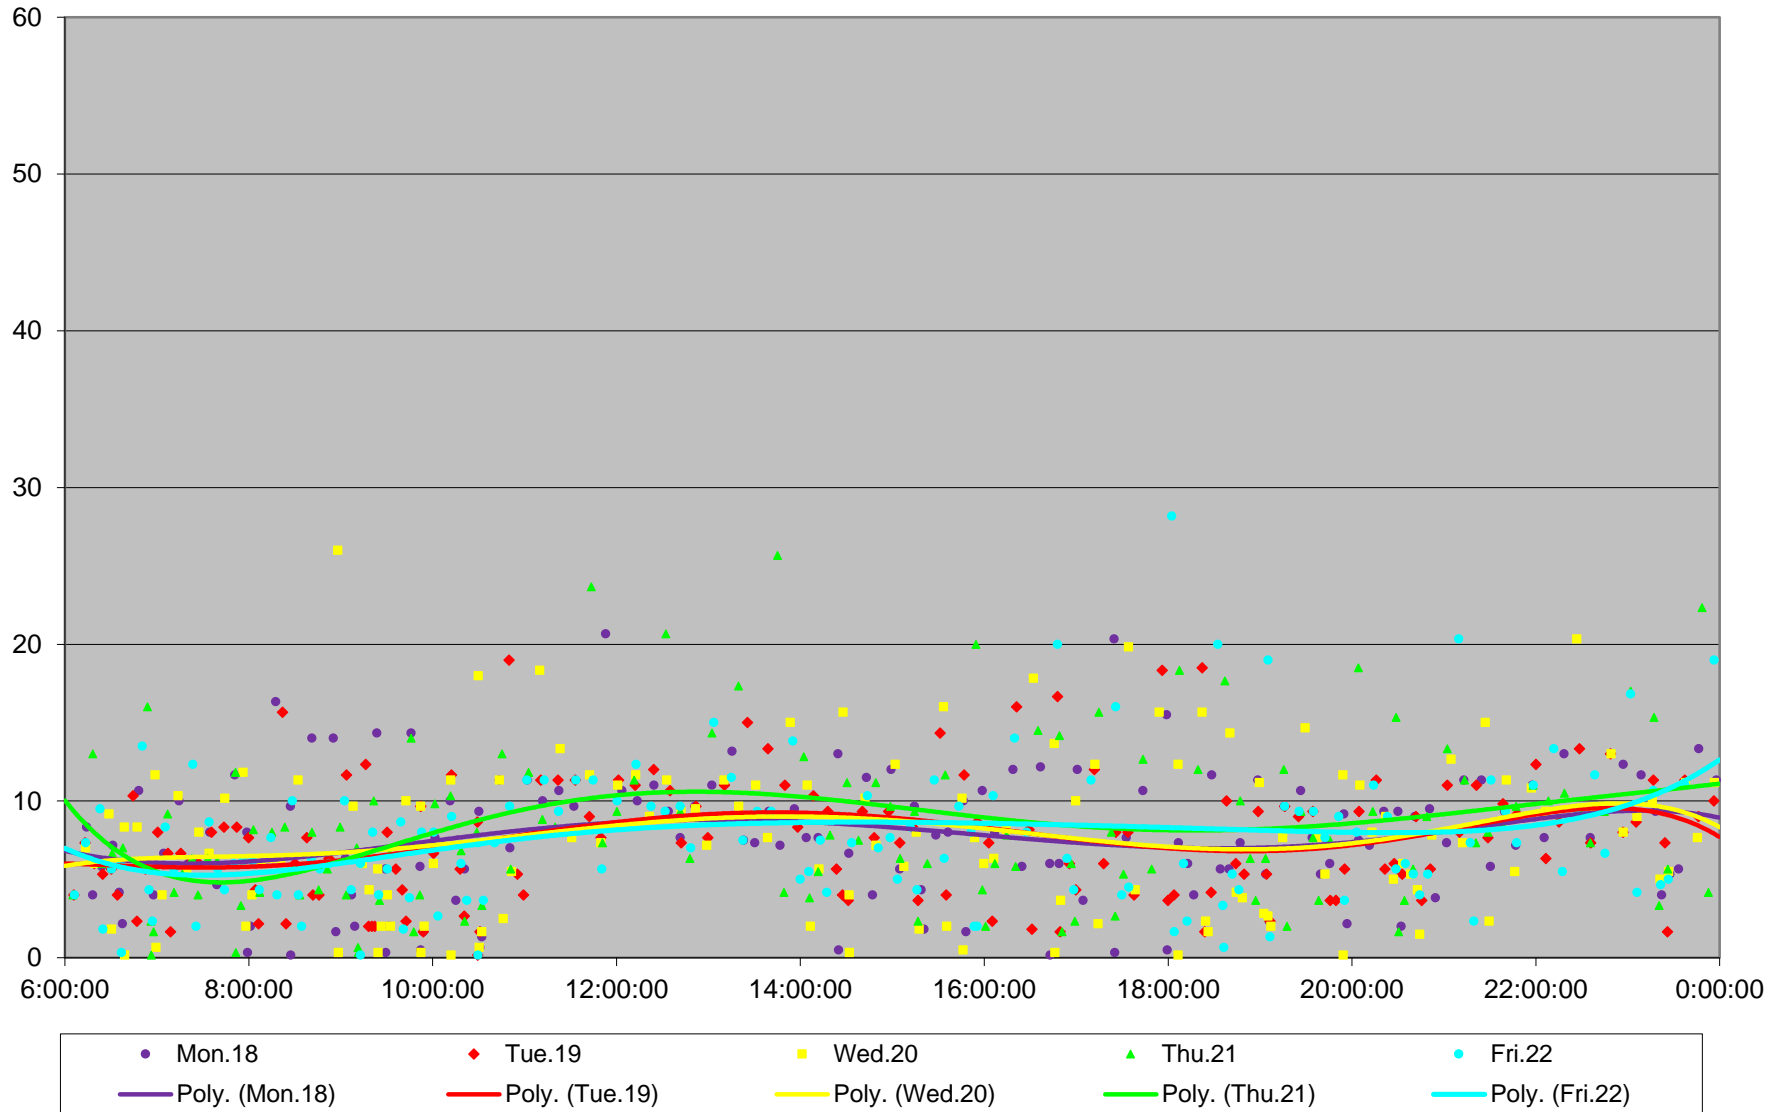

165 Weston Road North Headways at Yonge St. Westbound April 2016