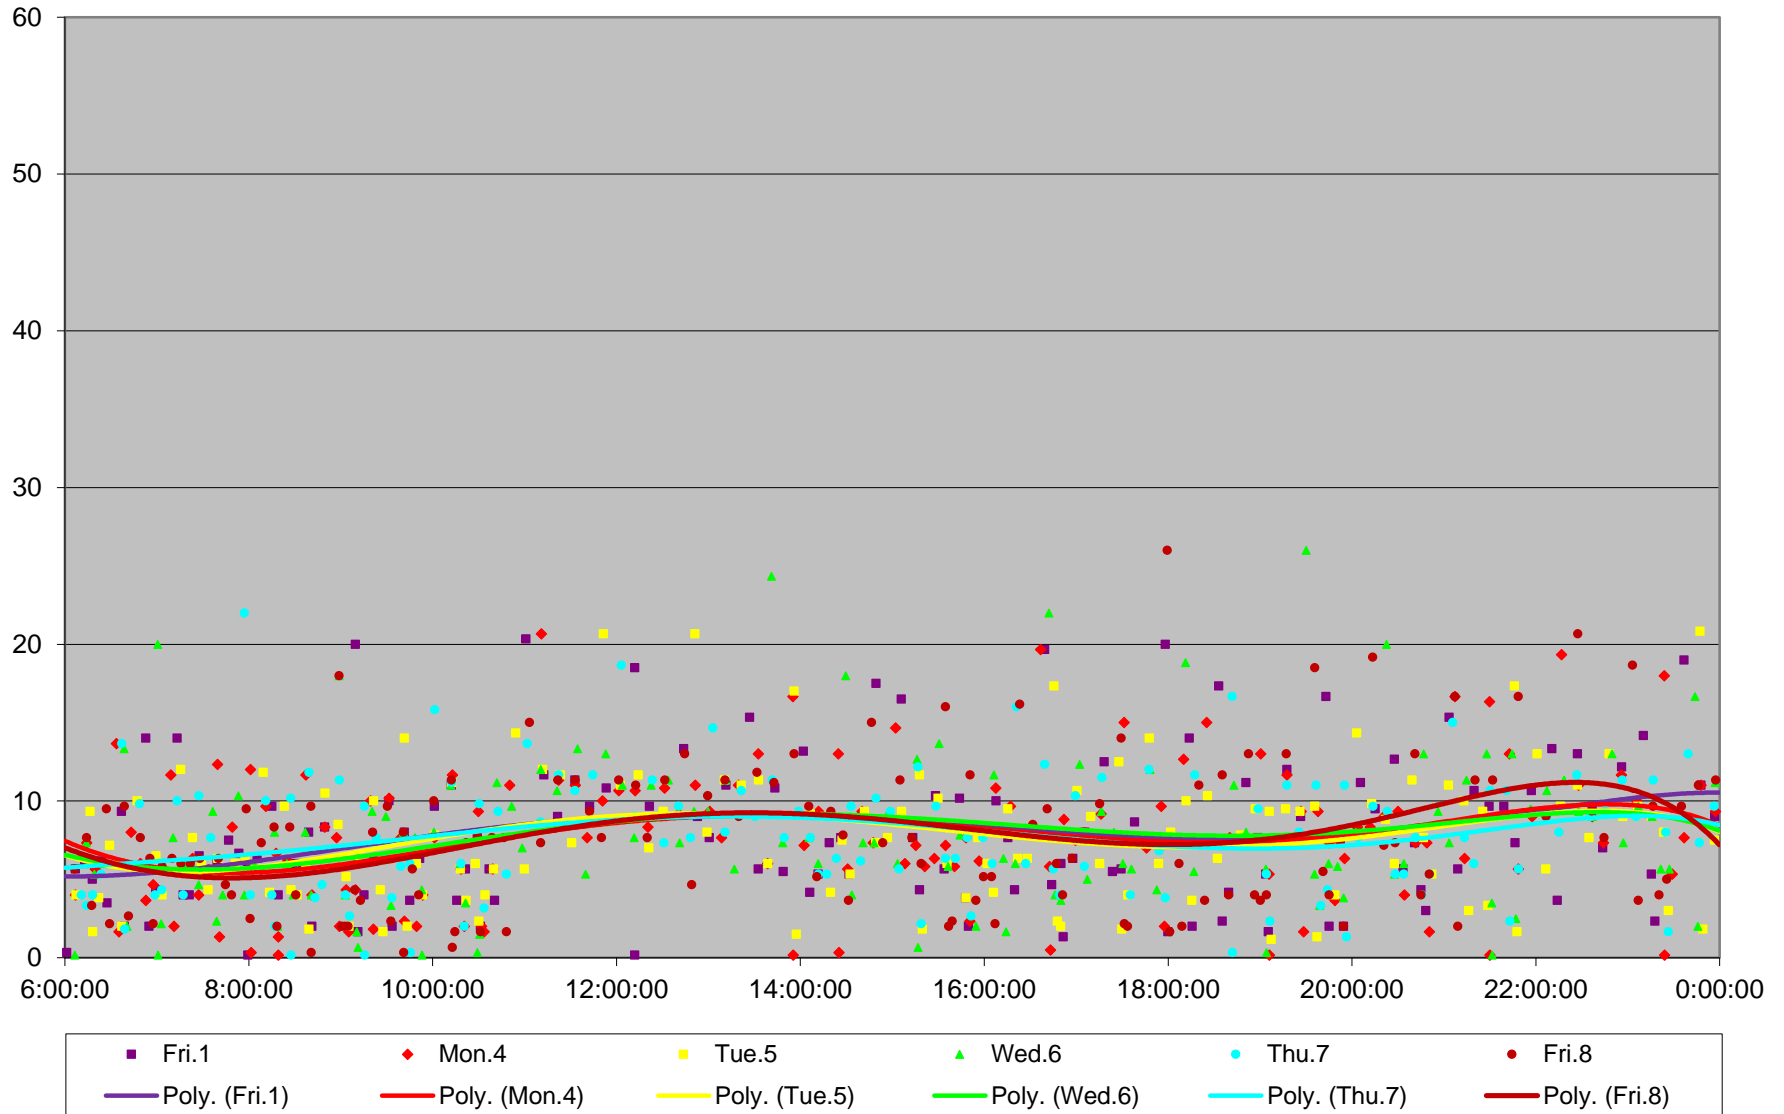

### 165 Weston Road North Headways at Yonge St. Westbound April 2016