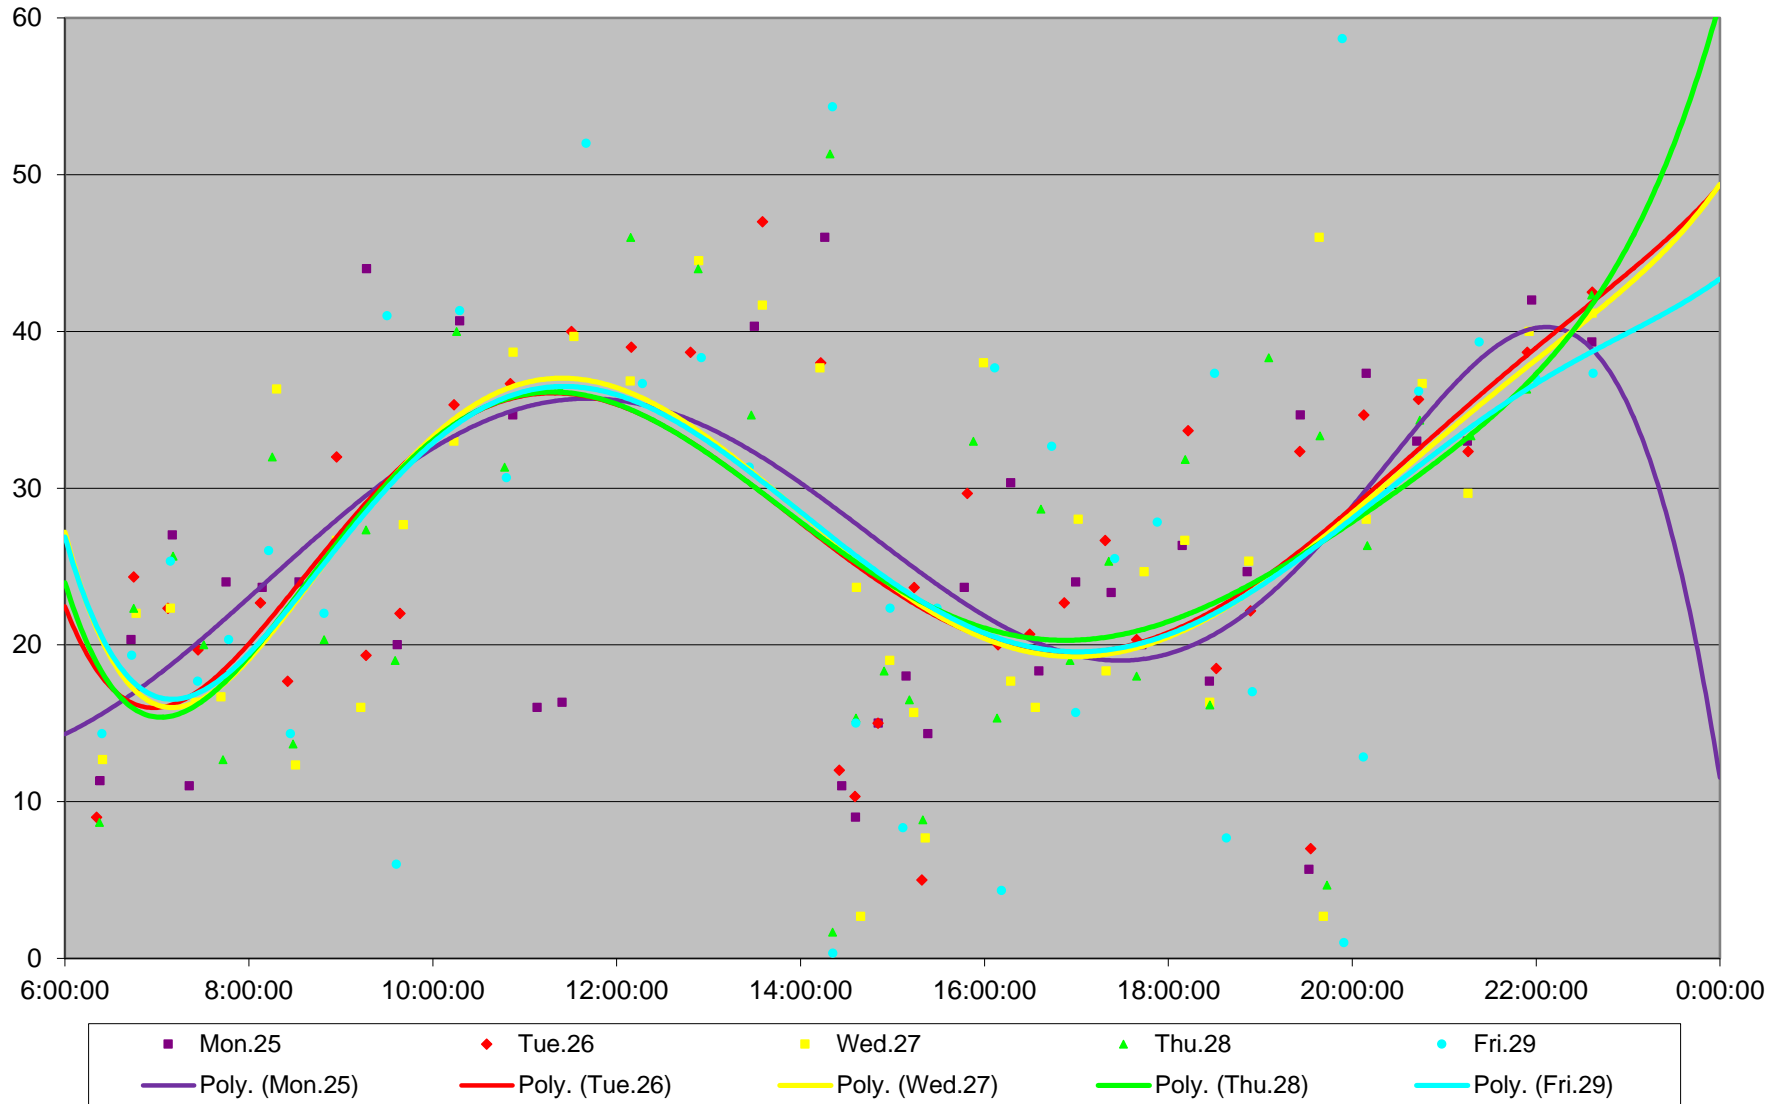

165 Weston Road North Headways at N of Old Weston Road Northbound April 2016