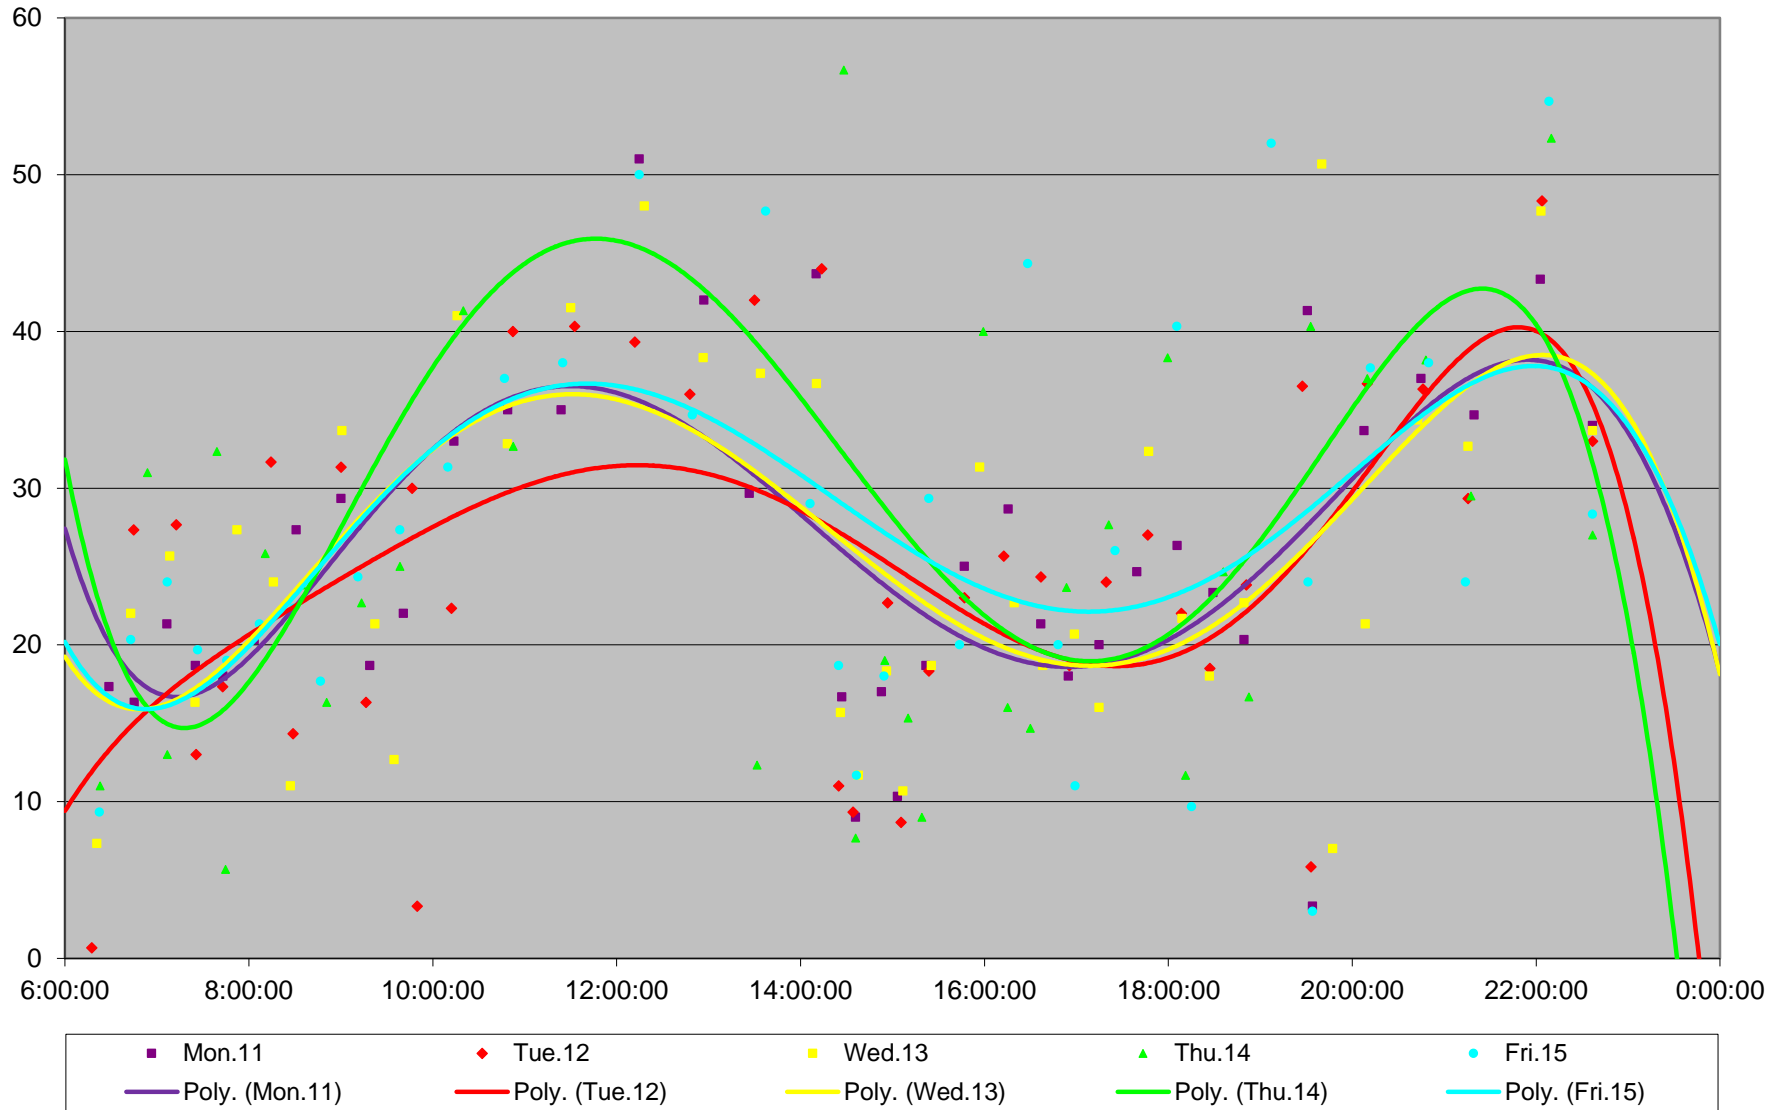

165 Weston Road North Headways at N of Old Weston Road Northbound April 2016

165 Weston Road North Headways at N of Old Weston Road Northbound April 2016

165 Weston Road North Headways at N of Old Weston Road Northbound April 2016

165 Weston Road North Headways at N of Old Weston Road Northbound April 2016

165 Weston Road North Headways at N of Old Weston Road Northbound April 2016 Weekday Statistics

165 Weston Road North Headways at N of Old Weston Road Northbound April 2016 Saturday
Statistics

165 Weston Road North Headways at N of Old Weston Road Northbound April 2016 Sunday
Statistics