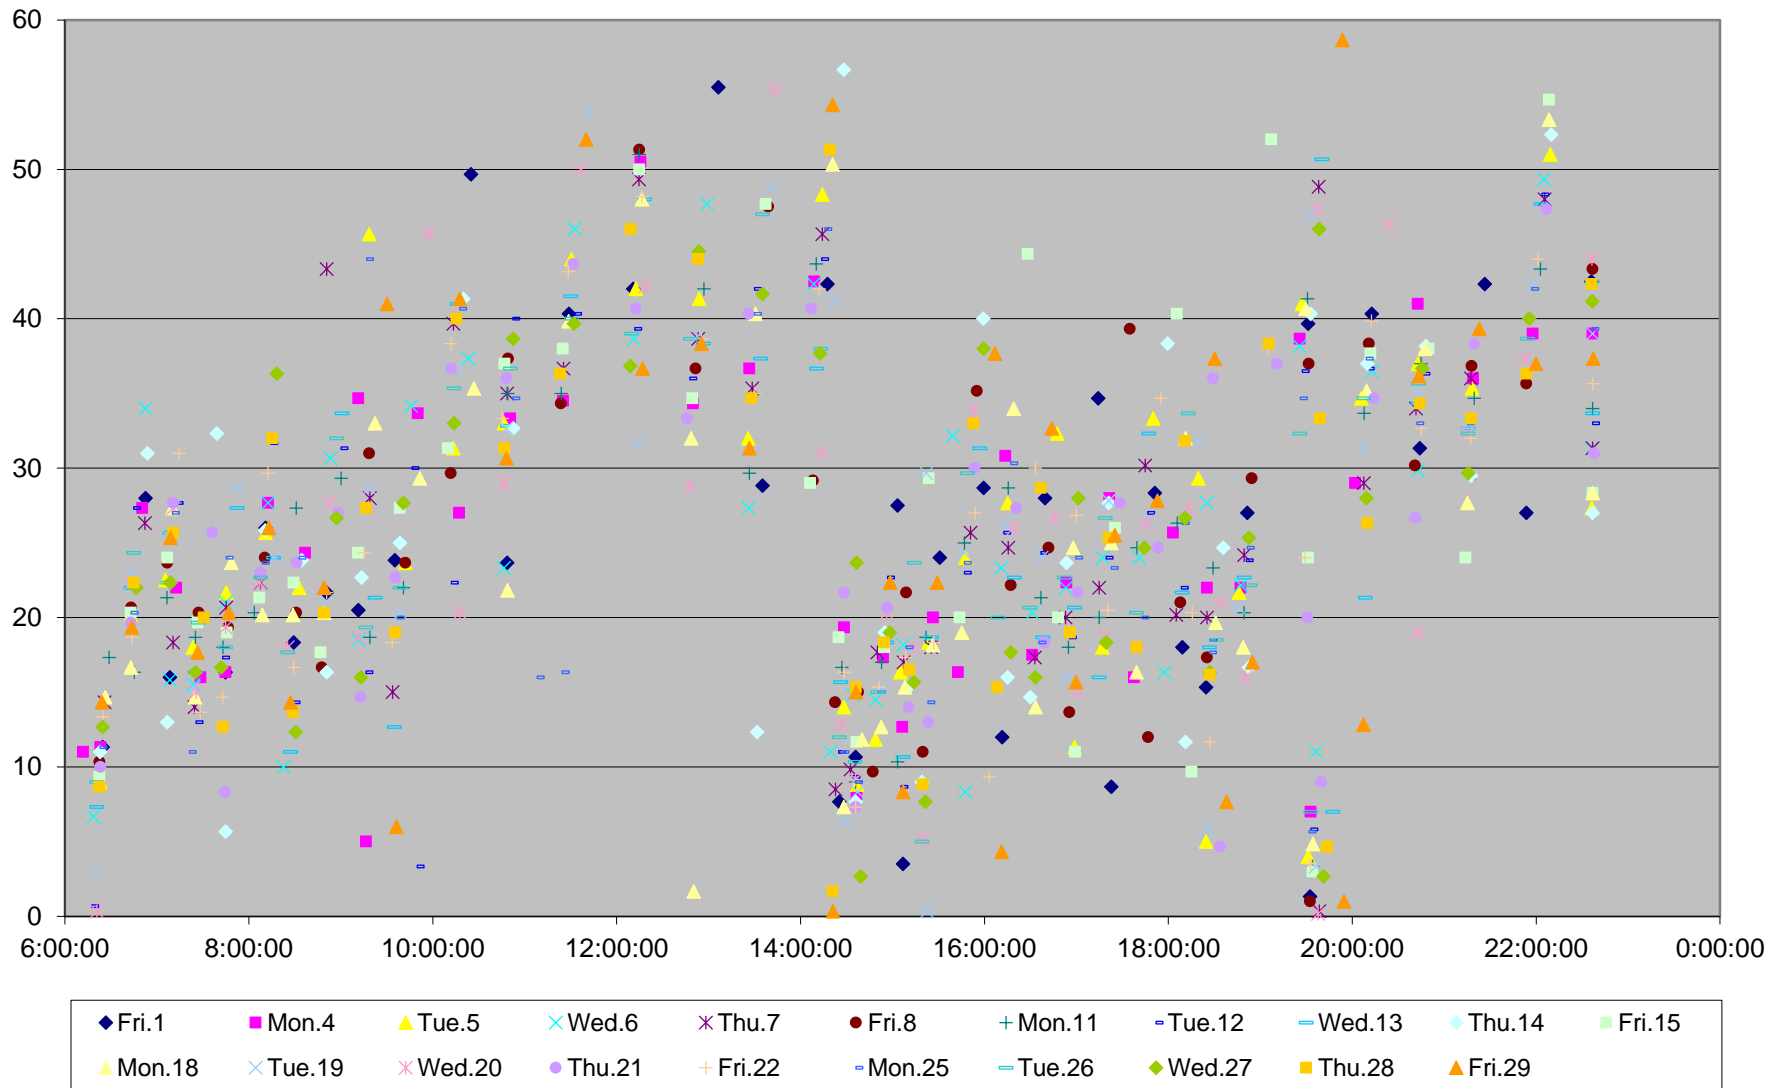

165 Weston Road North Headways at N of Old Weston Road Northbound April 2016