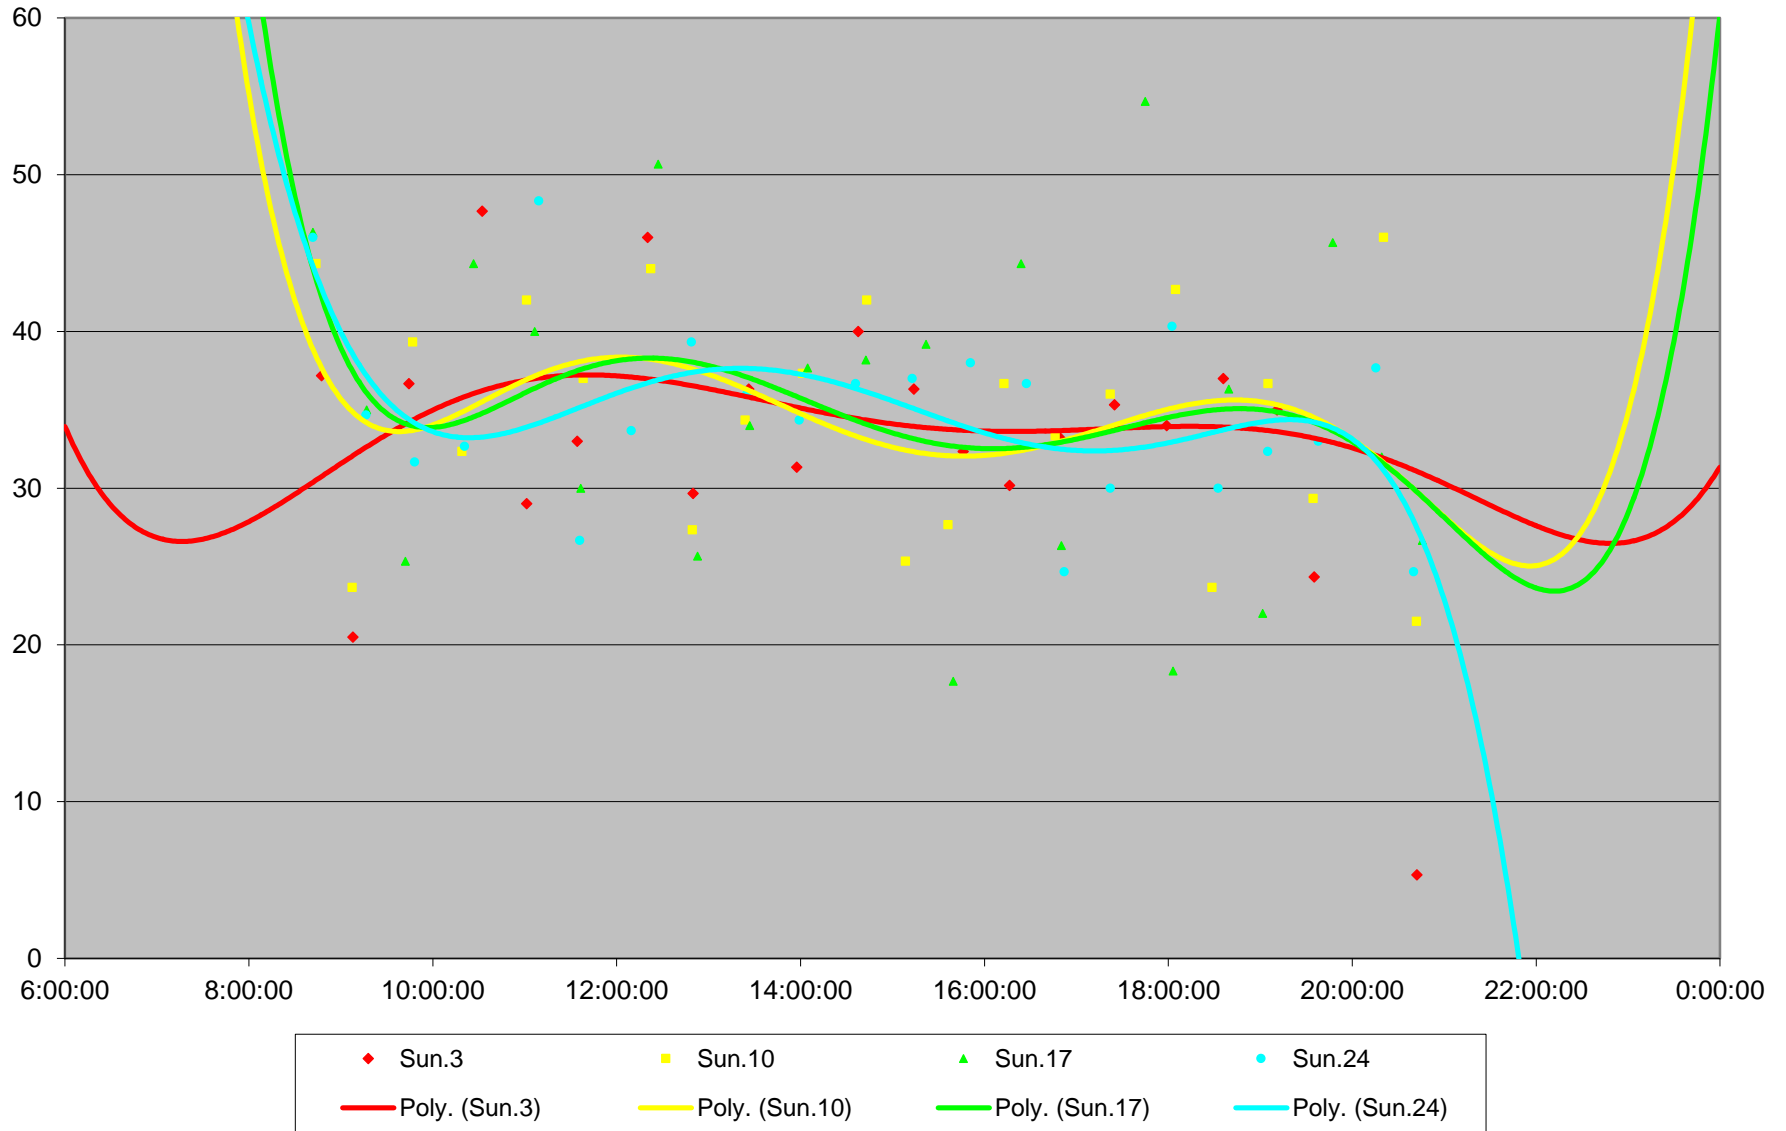

165 Weston Road North Headways at N of Old Weston Road Northbound April 2016 Weekday Statistics

165 Weston Road North Headways at N of Old Weston Road Northbound April 2016