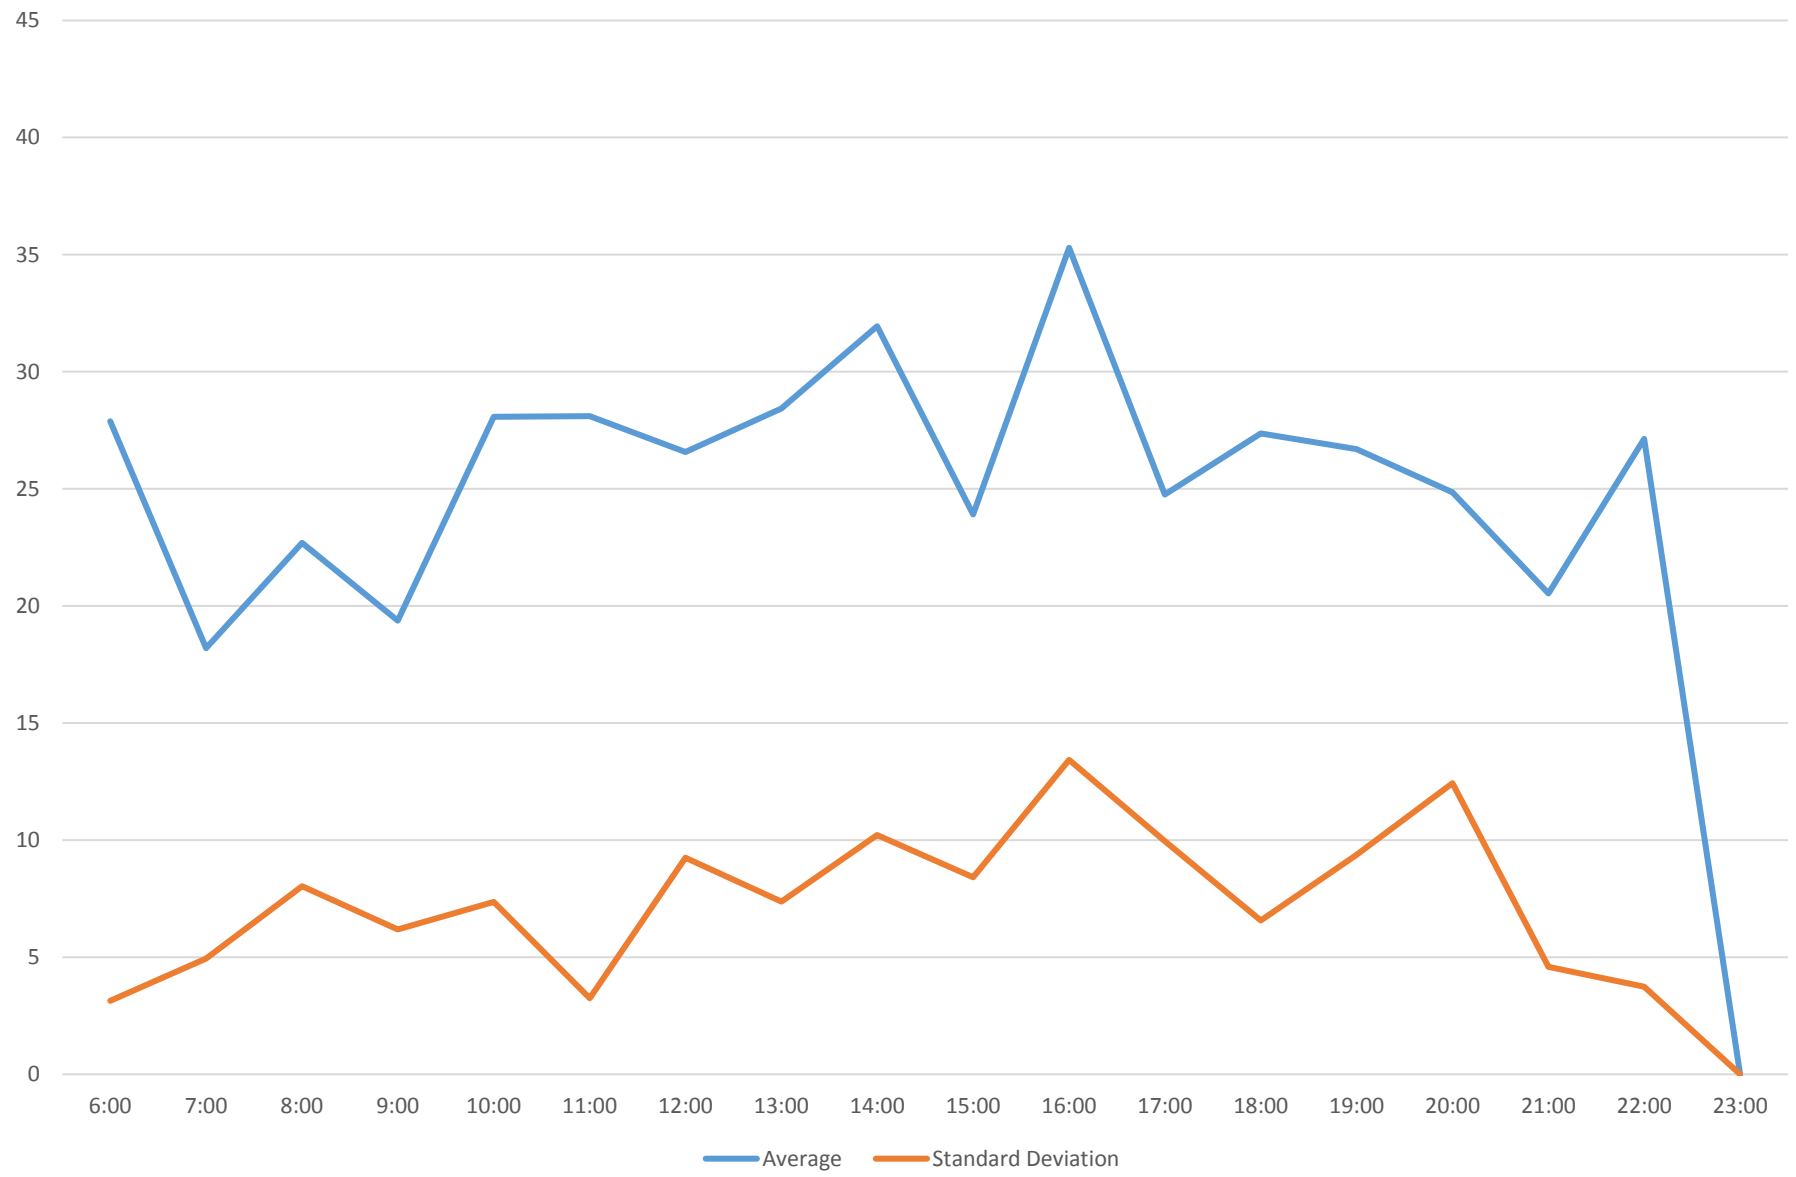

165 Weston Road North Headways at N of Old Weston Road Northbound April 2016 Sunday
Statistics