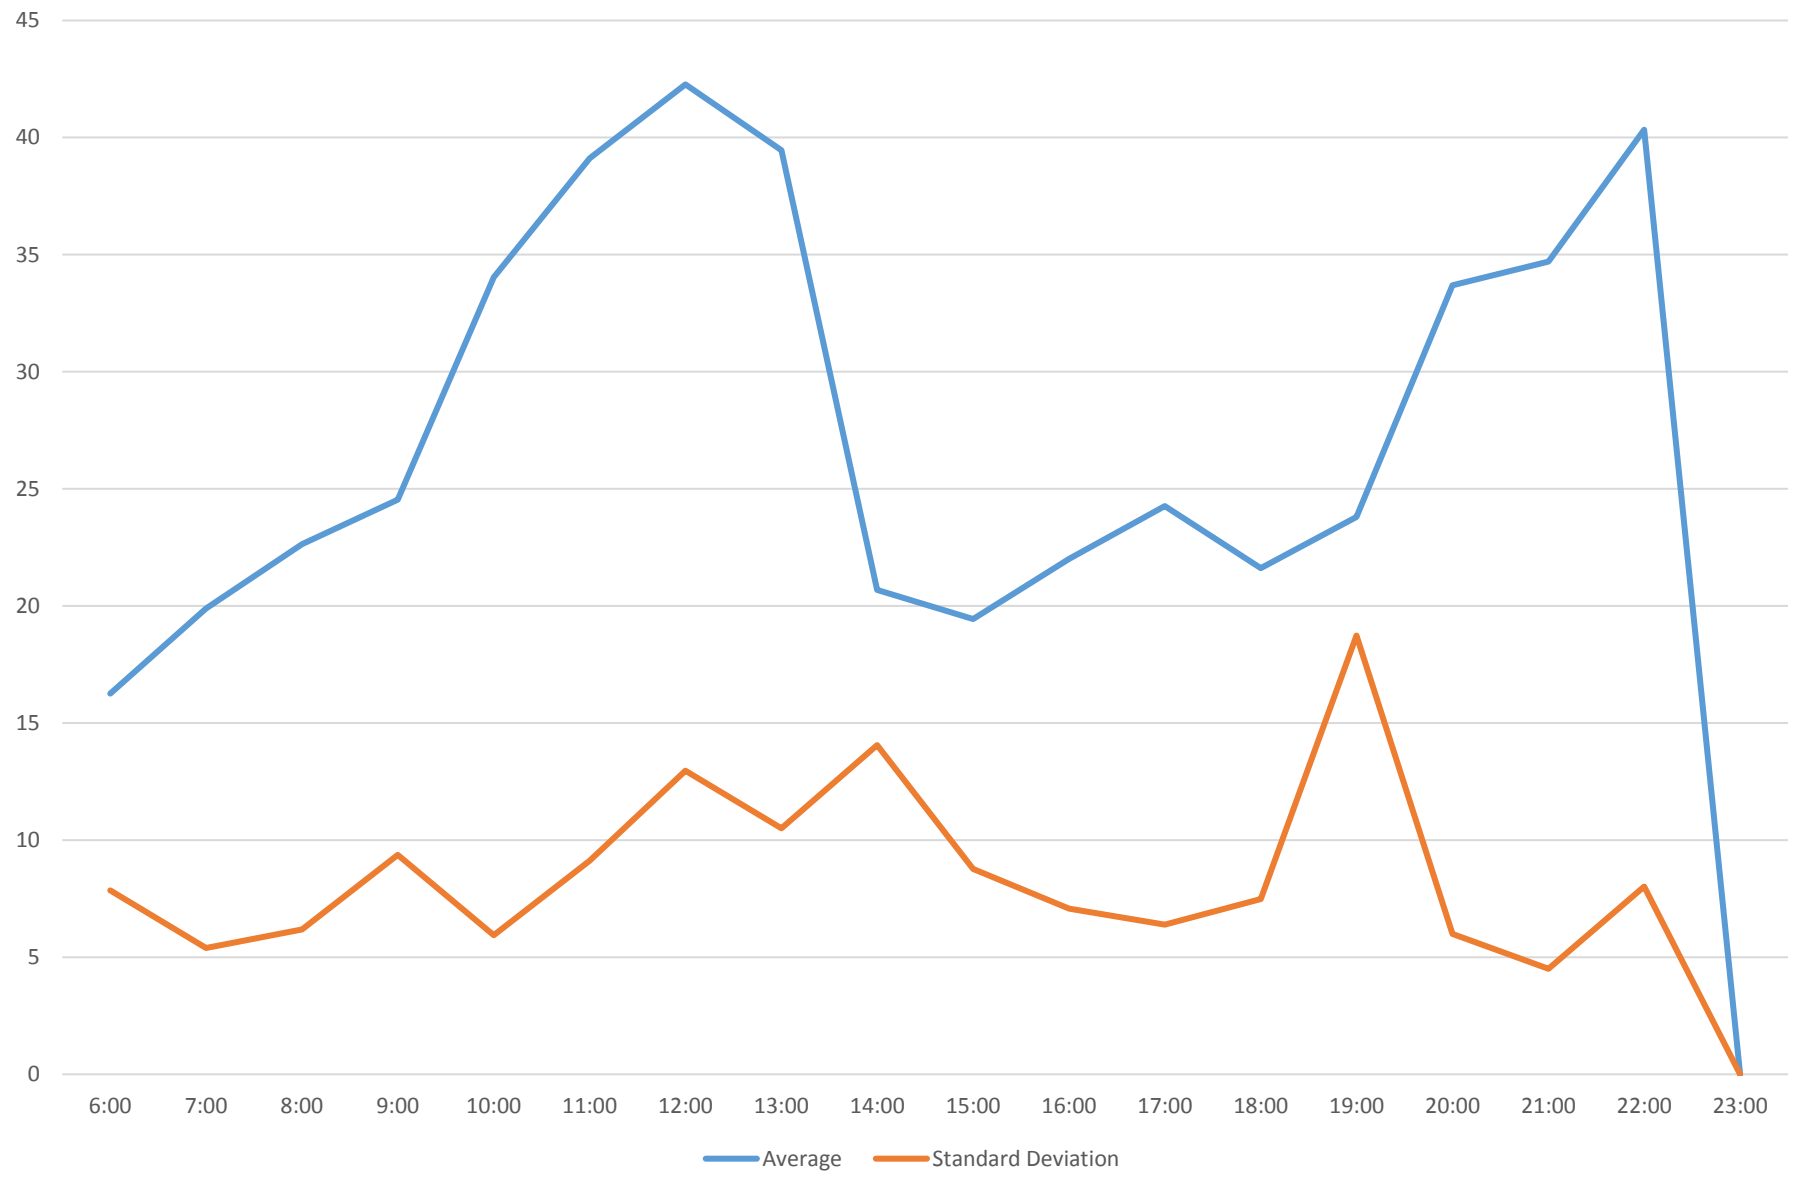

165 Weston Road North Headways at N of Old Weston Road Northbound April 2016 Saturday
Statistics