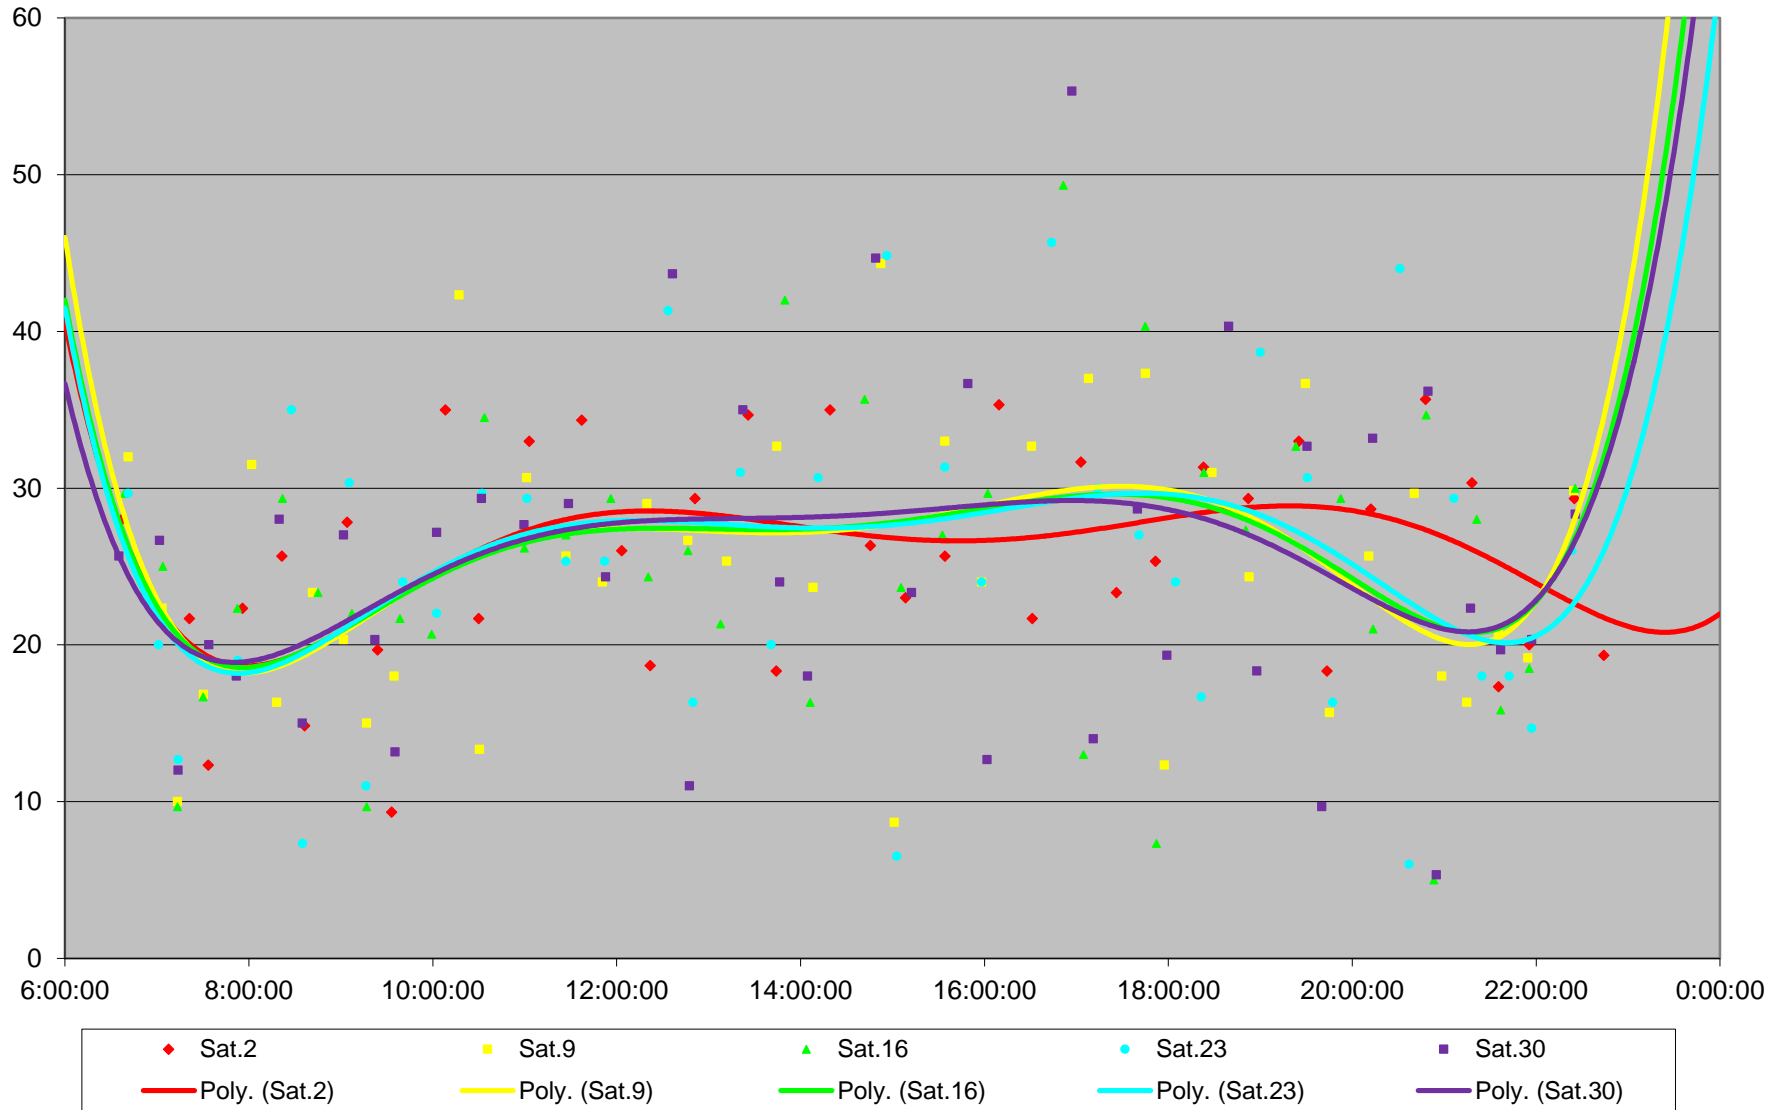

165 Weston Road North Headways at N of Old Weston Road Northbound April 2016

165 Weston Road North Headways at N of Old Weston Road Northbound April 2016

165 Weston Road North Headways at N of Old Weston Road Northbound April 2016

165 Weston Road North Headways at N of Old Weston Road Northbound April 2016

165 Weston Road North Headways at N of Old Weston Road Northbound April 2016 Weekday Statistics

165 Weston Road North Headways at N of Old Weston Road Northbound April 2016 Saturday
Statistics

165 Weston Road North Headways at N of Old Weston Road Northbound April 2016 Sunday
Statistics