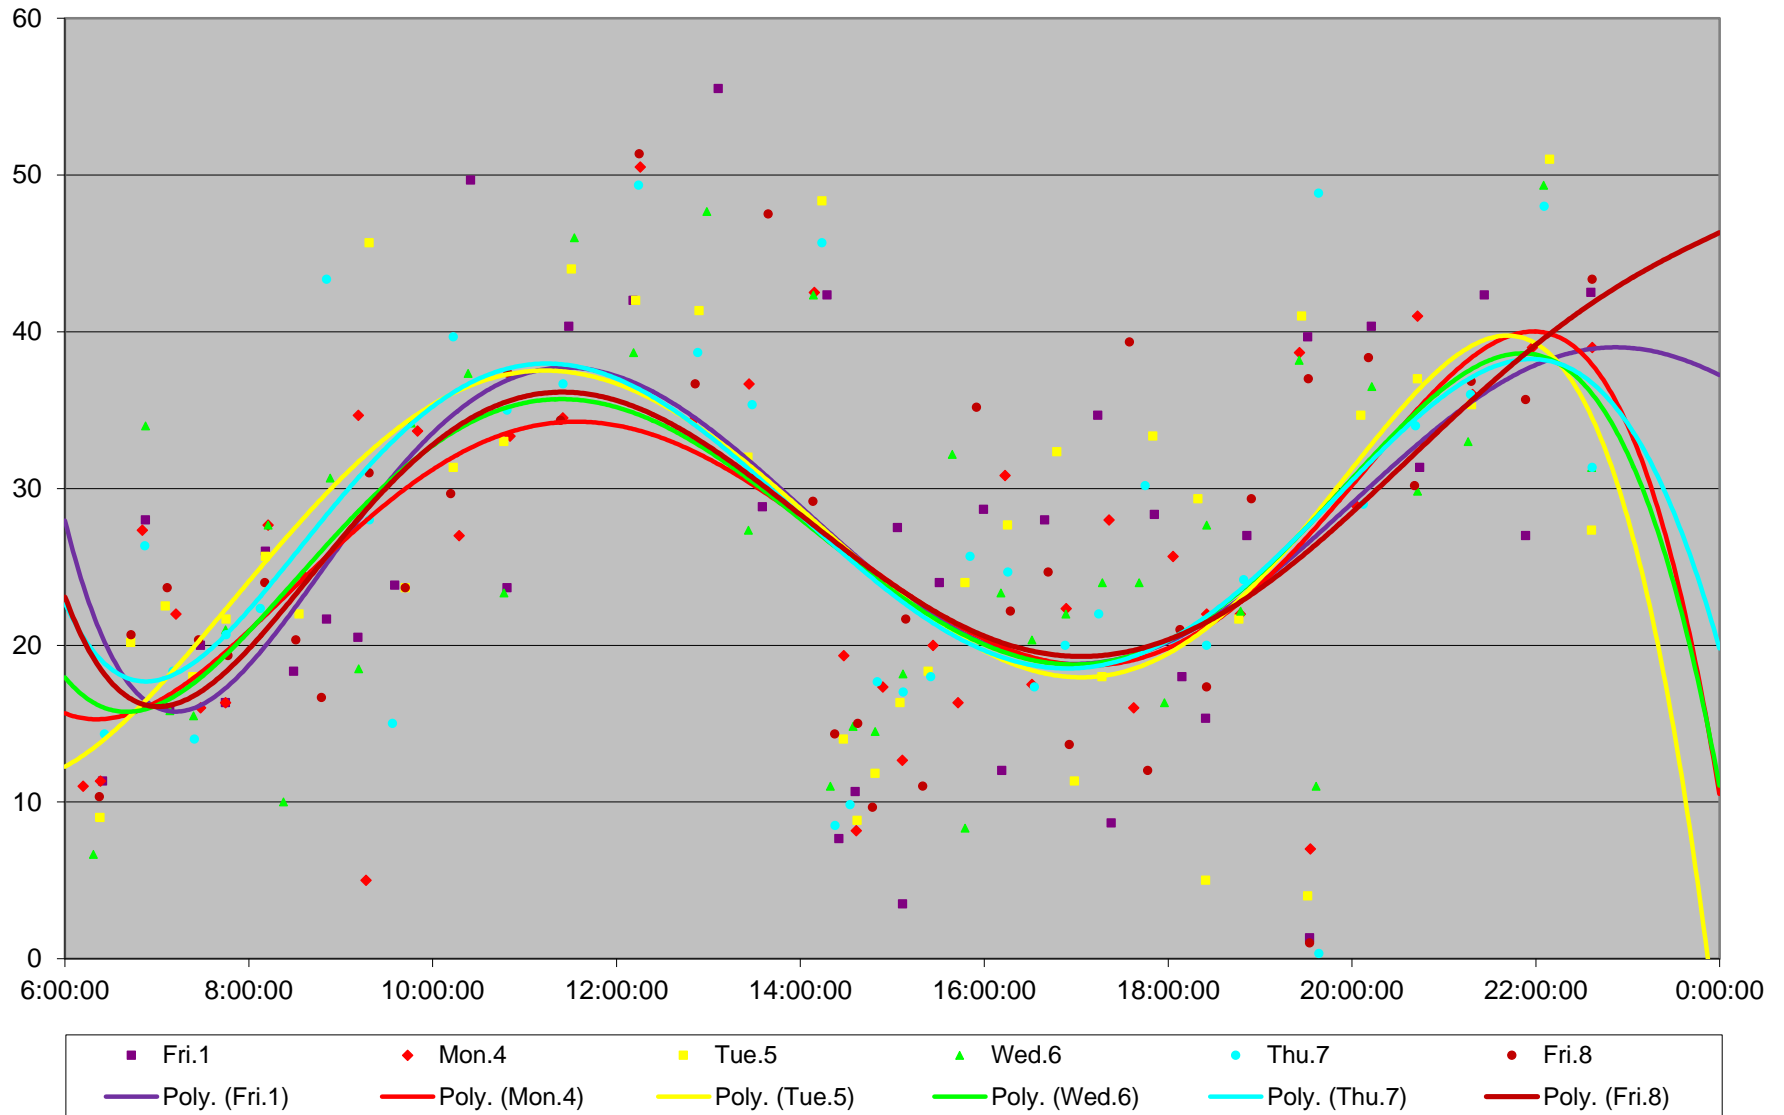

165 Weston Road North Headways at N of Old Weston Road Northbound April 2016