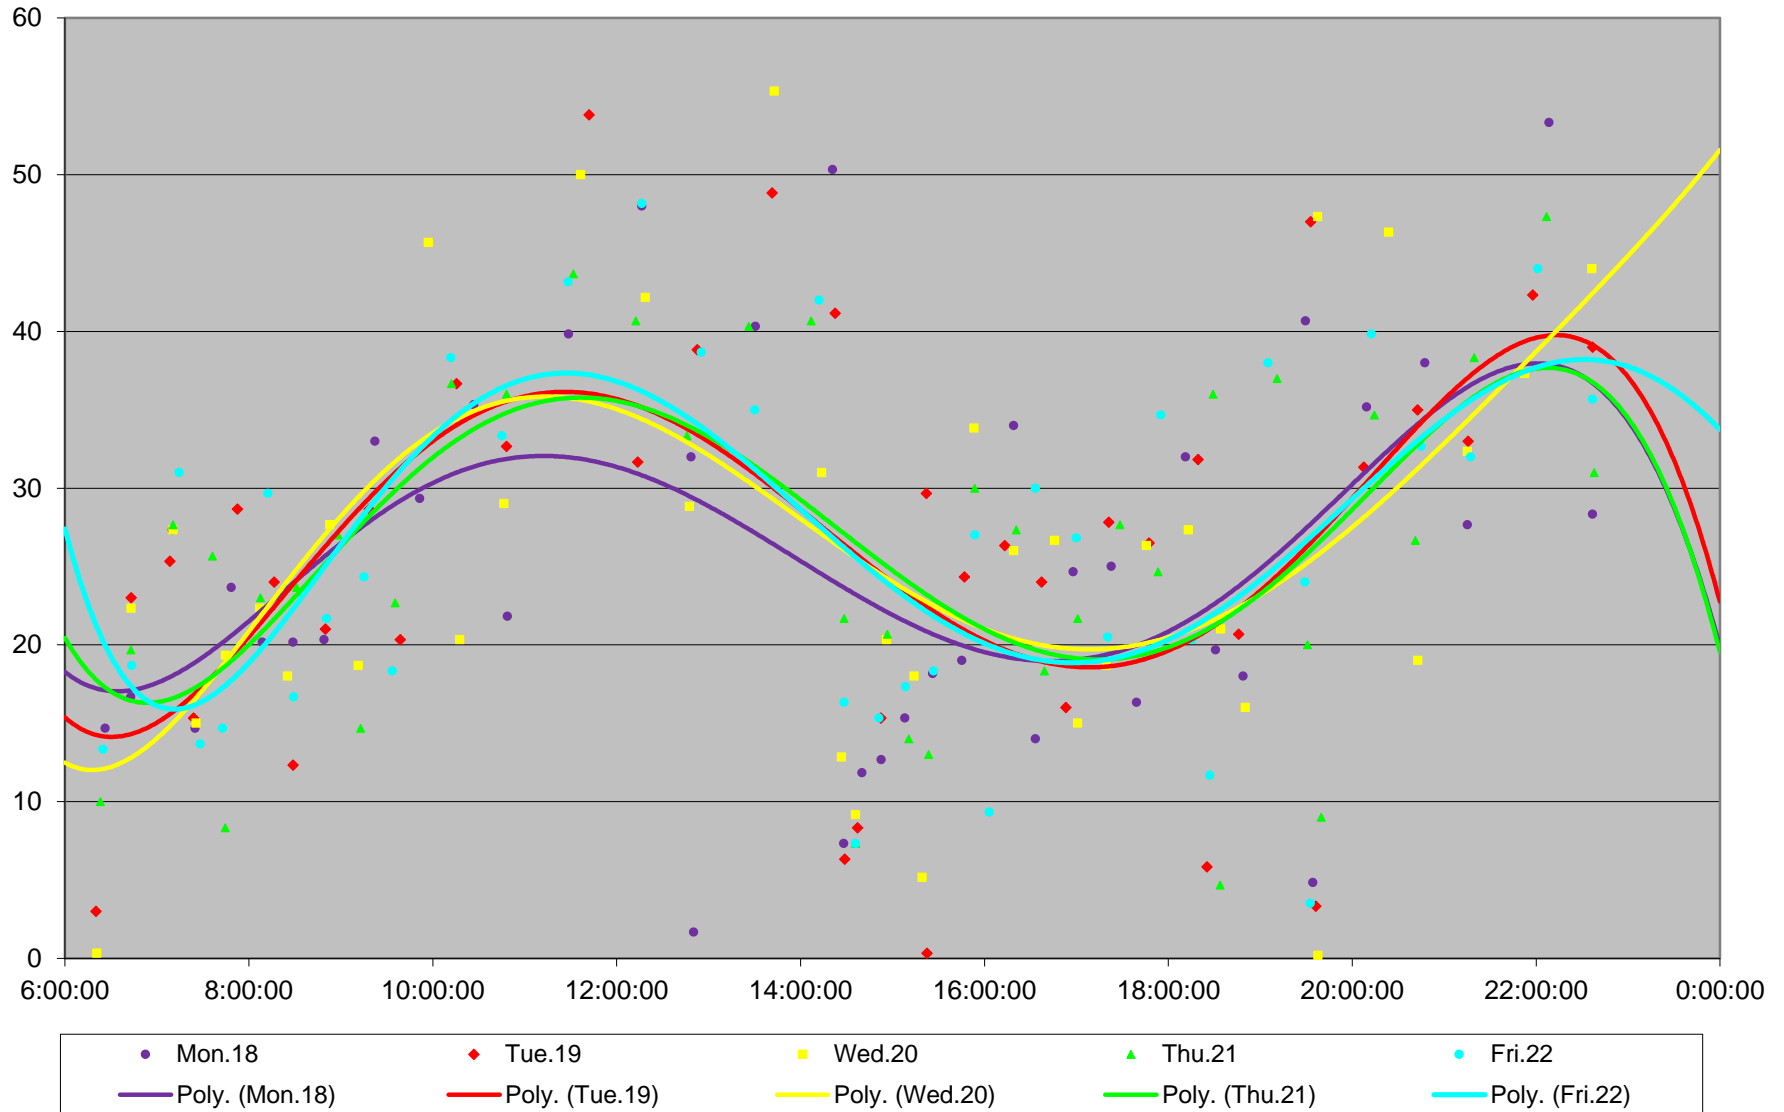

165 Weston Road North Headways at N of Old Weston Road Northbound April 2016

165 Weston Road North Headways at N of Old Weston Road Northbound April 2016

165 Weston Road North Headways at N of Old Weston Road Northbound April 2016

165 Weston Road North Headways at N of Old Weston Road Northbound April 2016

165 Weston Road North Headways at N of Old Weston Road Northbound April 2016 Weekday Statistics

165 Weston Road North Headways at N of Old Weston Road Northbound April 2016 Saturday
Statistics

165 Weston Road North Headways at N of Old Weston Road Northbound April 2016 Sunday
Statistics