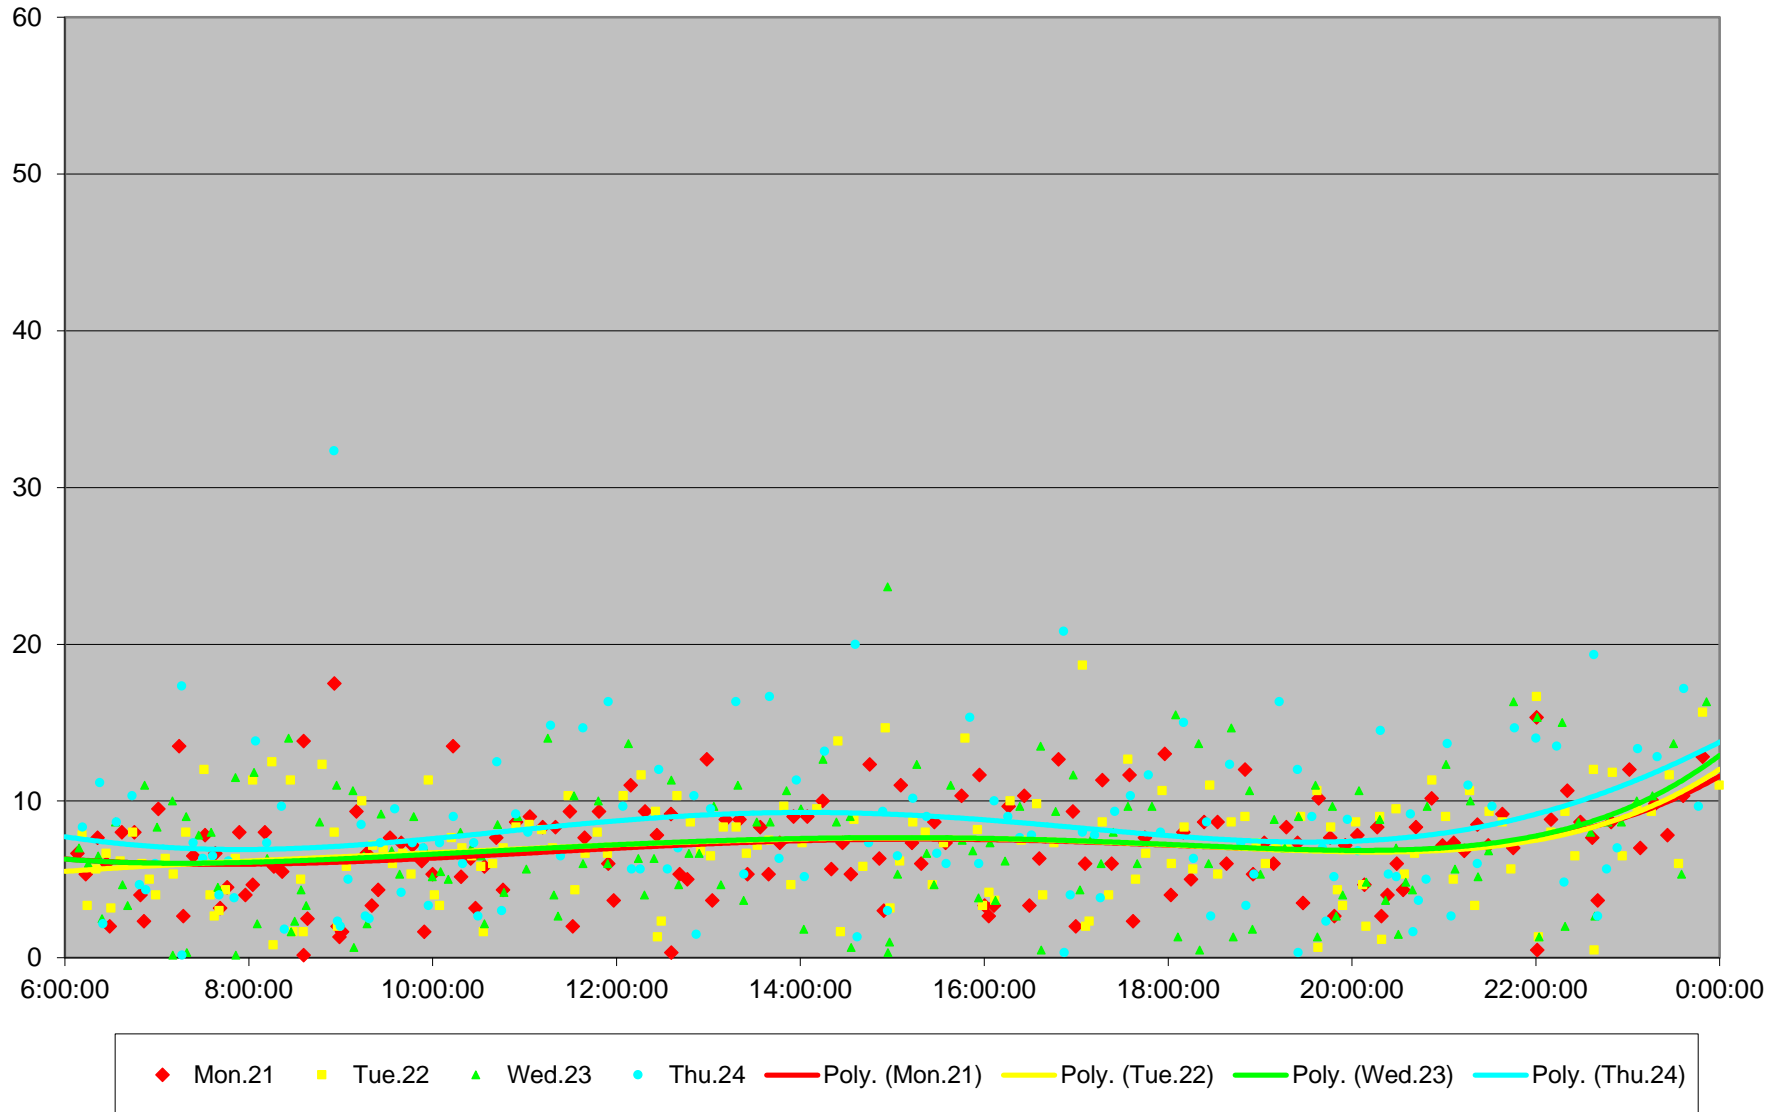

165 Weston Road North Headways at Dufferin St.. Westbound March 2016