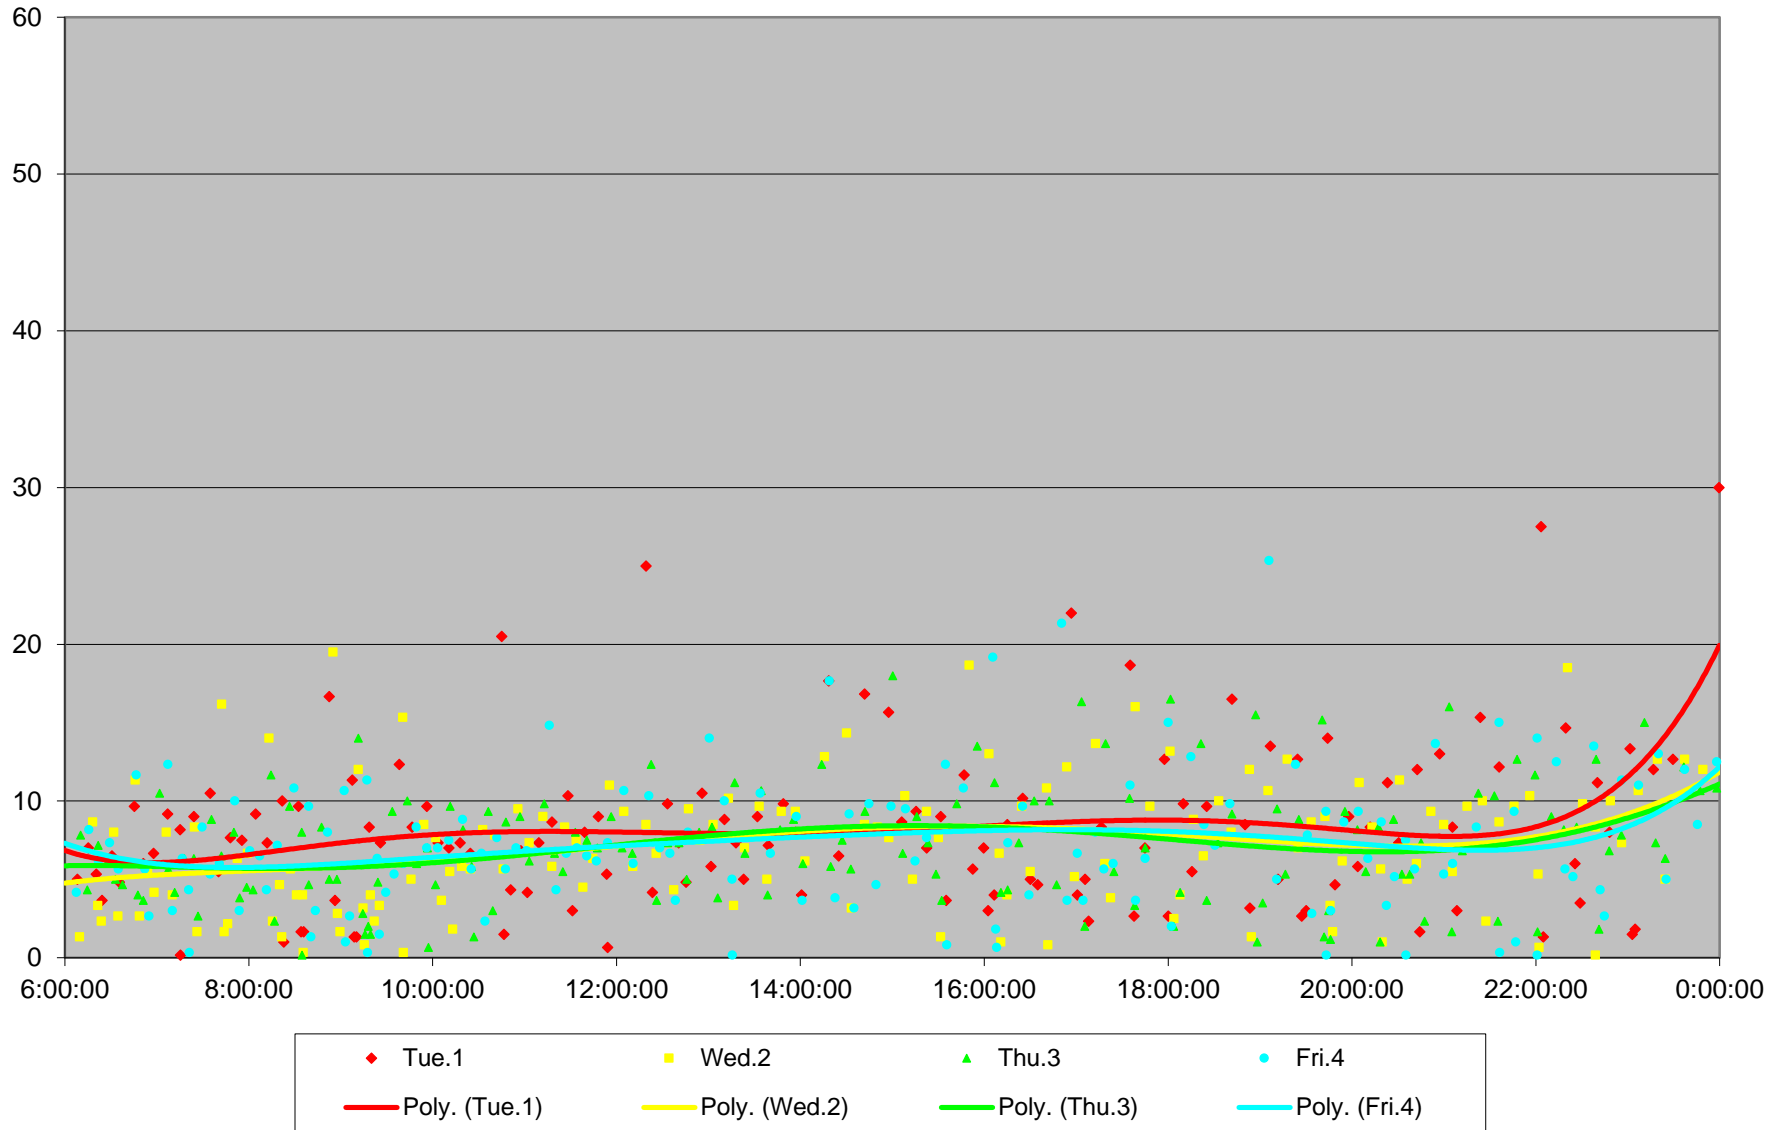

165 Weston Road North Headways at Dufferin St.. Westbound March 2016

165 Weston Road North Headways at Dufferin St.. Westbound March 2016

165 Weston Road North Headways at Dufferin St.. Westbound March 2016

165 Weston Road North Headways at Dufferin St.. Westbound March 2016 Saturday Statistics

165 Weston Road North Headways at Dufferin St.. Westbound March 2016 Sunday Statistics