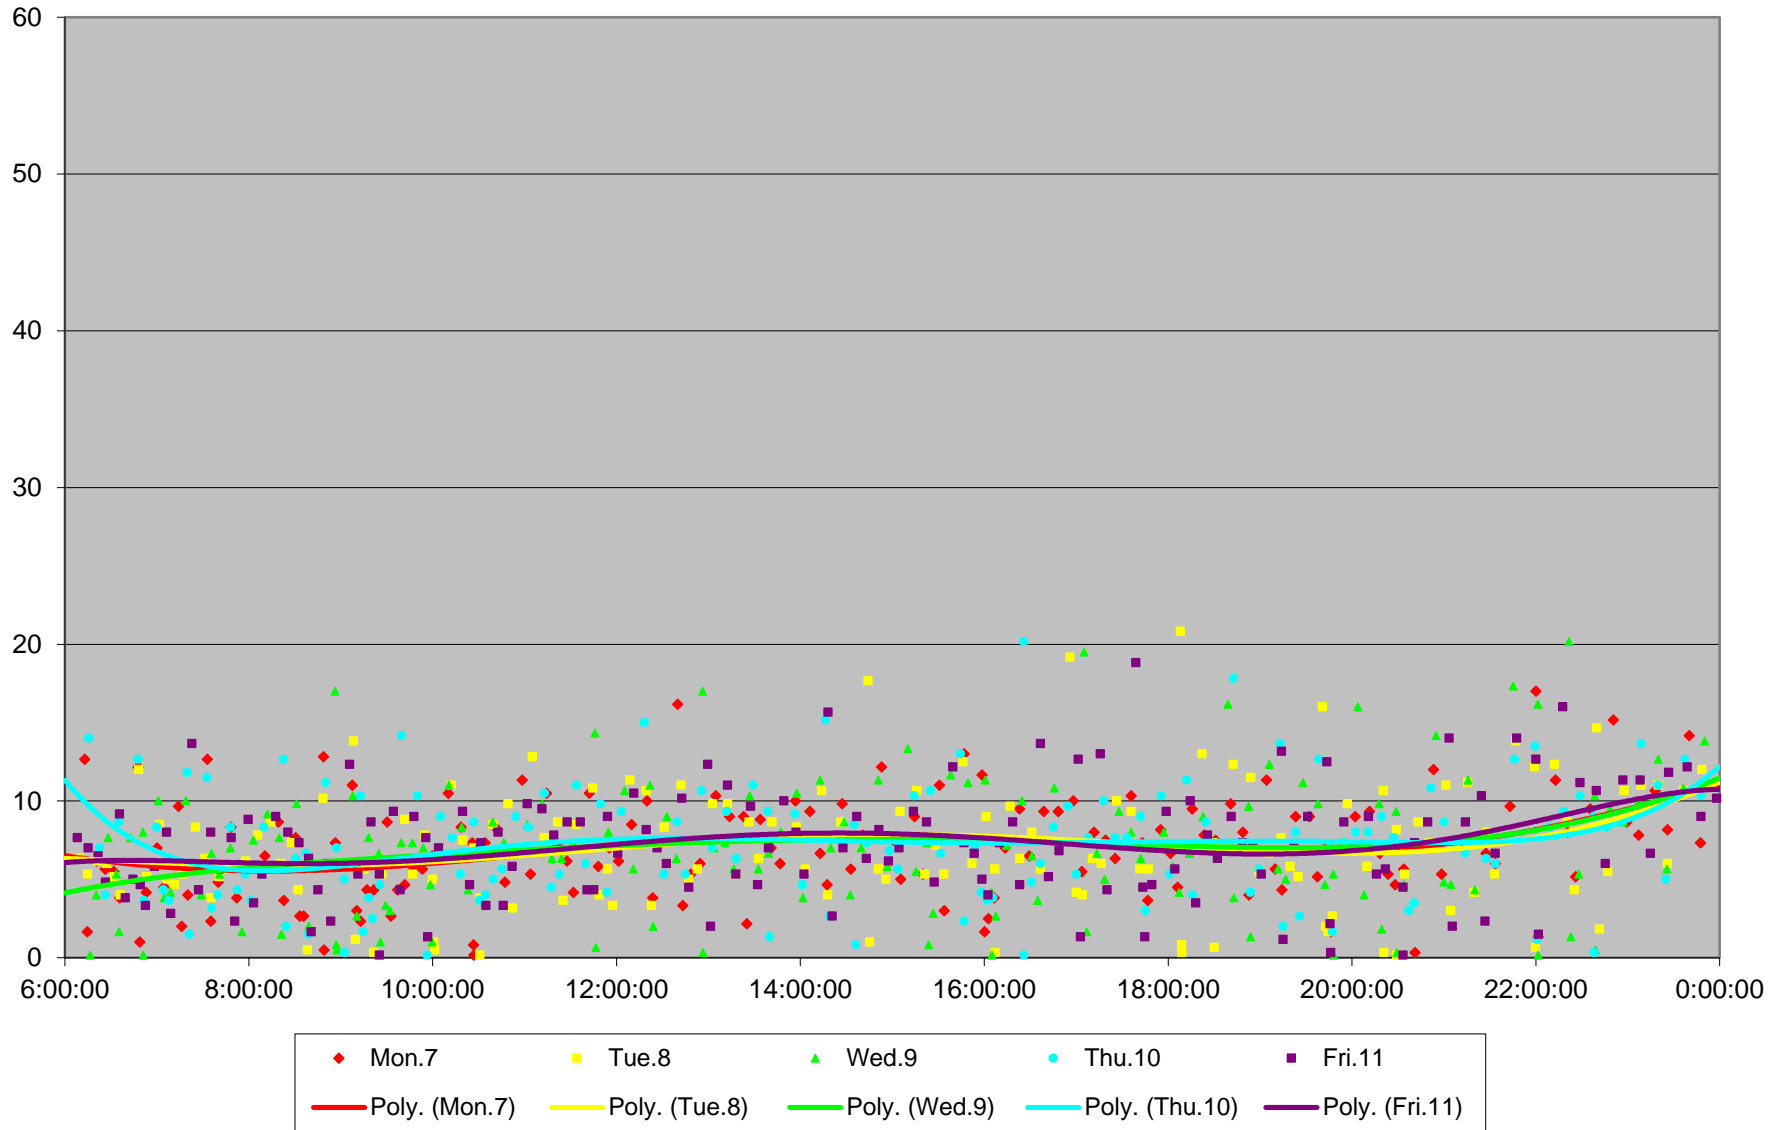

165 Weston Road North Headways at Dufferin St.. Westbound March 2016