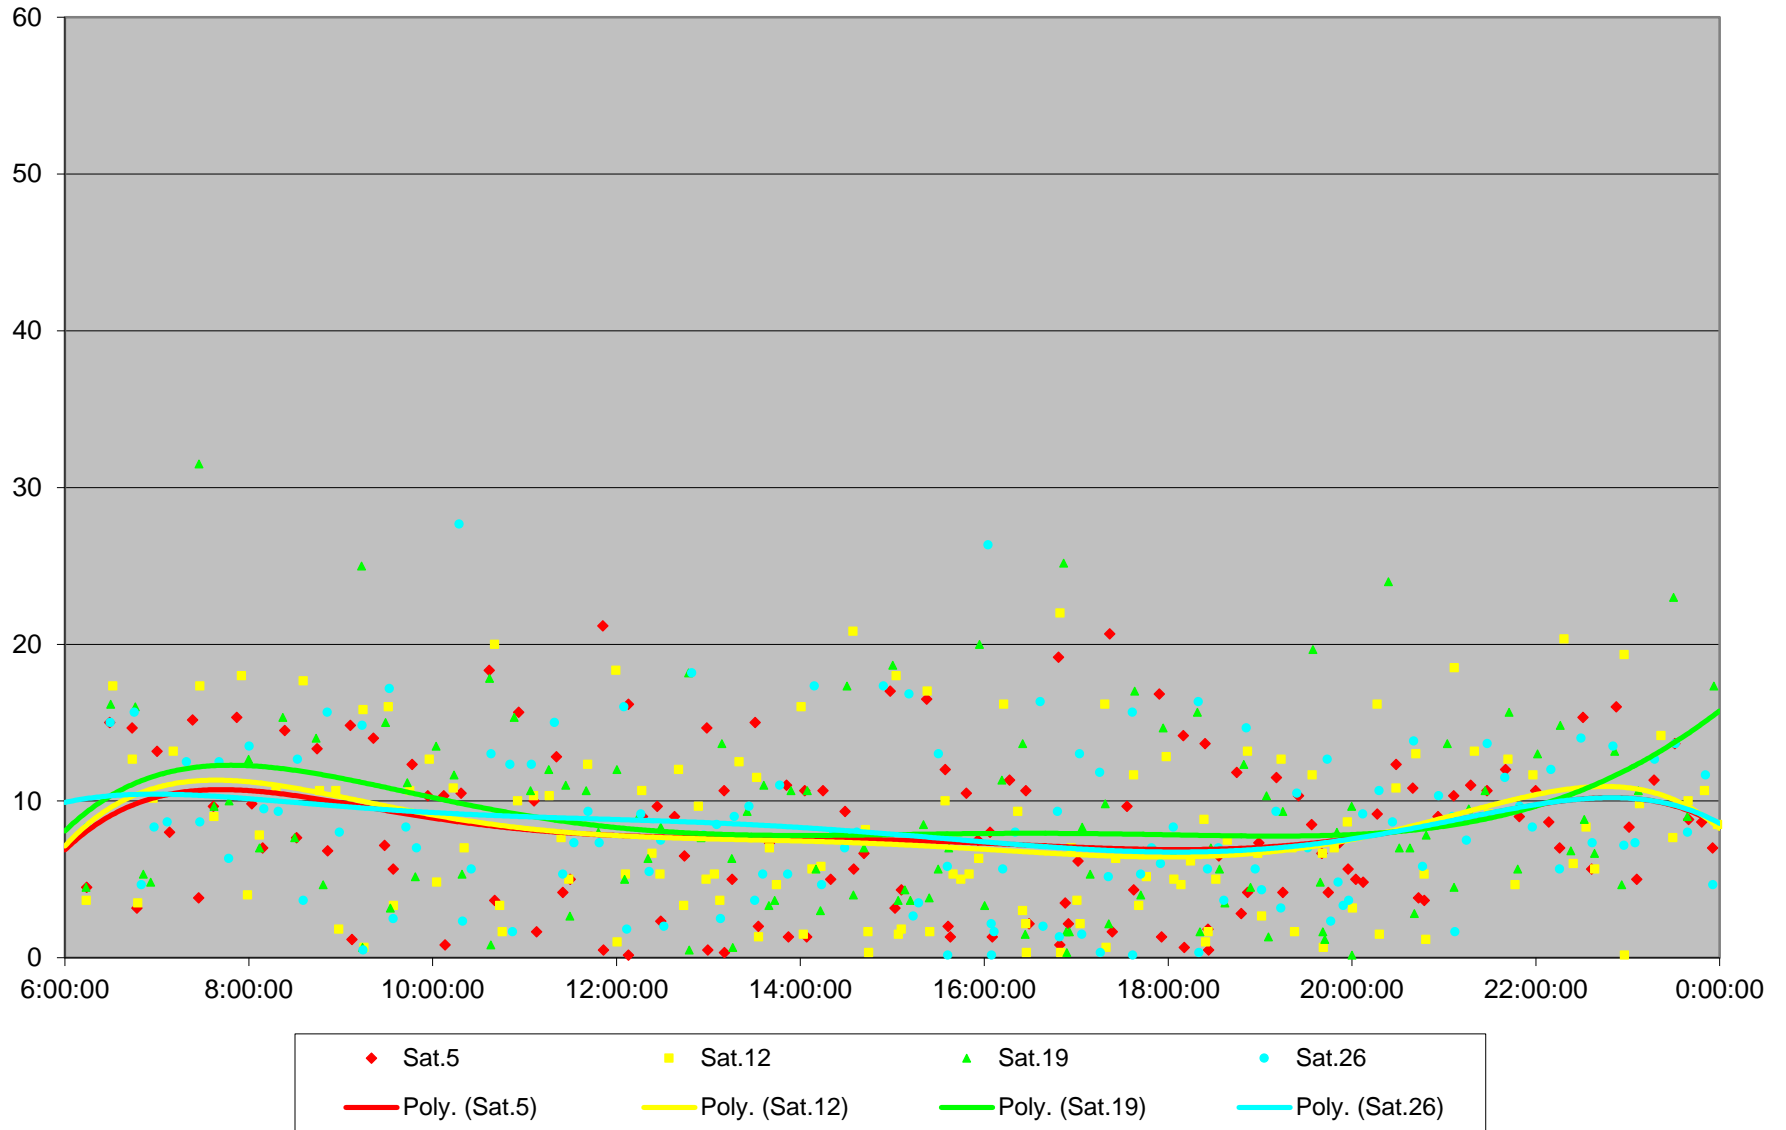

165 Weston Road North Headways at Dufferin St.. Westbound March 2016