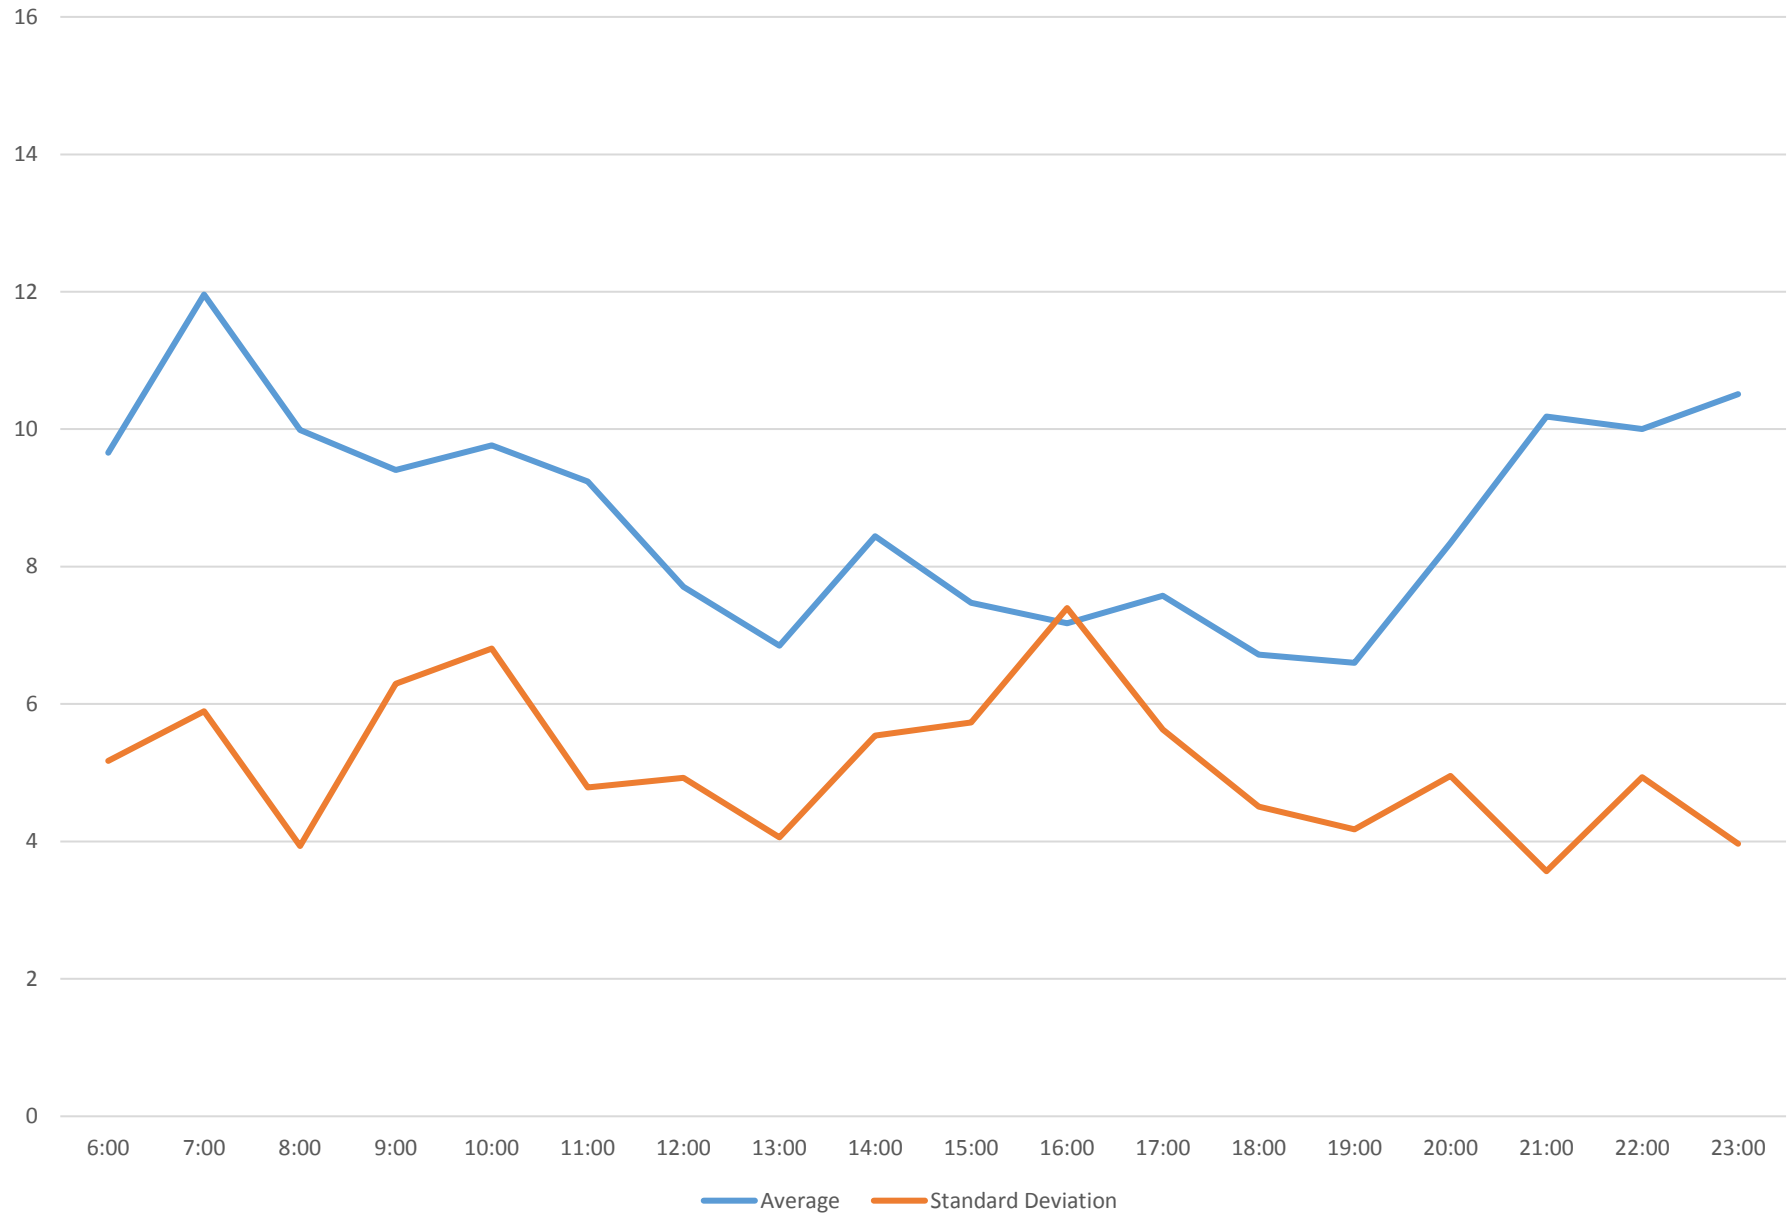

165 Weston Road North Headways at Dufferin St.. Westbound March 2016

165 Weston Road North Headways at Dufferin St.. Westbound March 2016

165 Weston Road North Headways at Dufferin St.. Westbound March 2016 Weekday Statistics

165 Weston Road North Headways at Dufferin St.. Westbound March 2016 Saturday Statistics

165 Weston Road North Headways at Dufferin St.. Westbound March 2016 Sunday Statistics