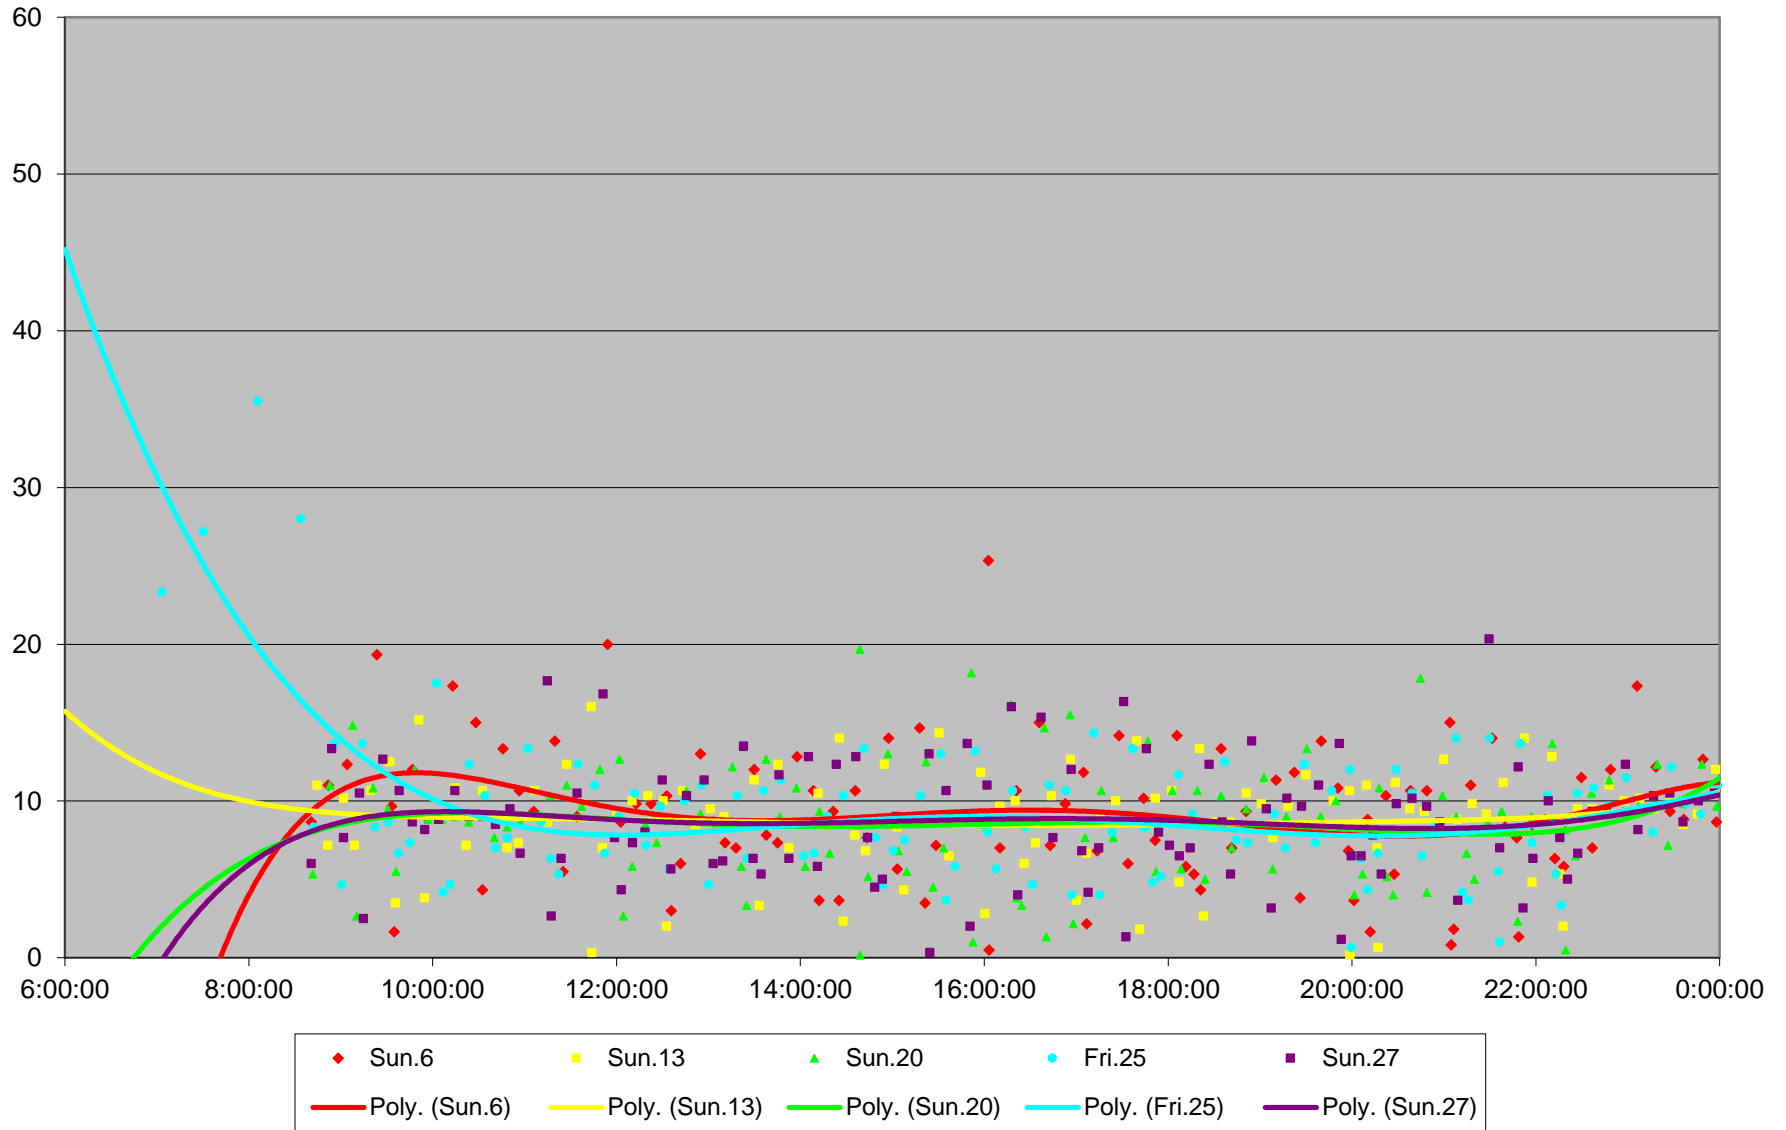

165 Weston Road North Headways at Dufferin St.. Westbound March 2016 Weekday Statistics

165 Weston Road North Headways at Dufferin St.. Westbound March 2016