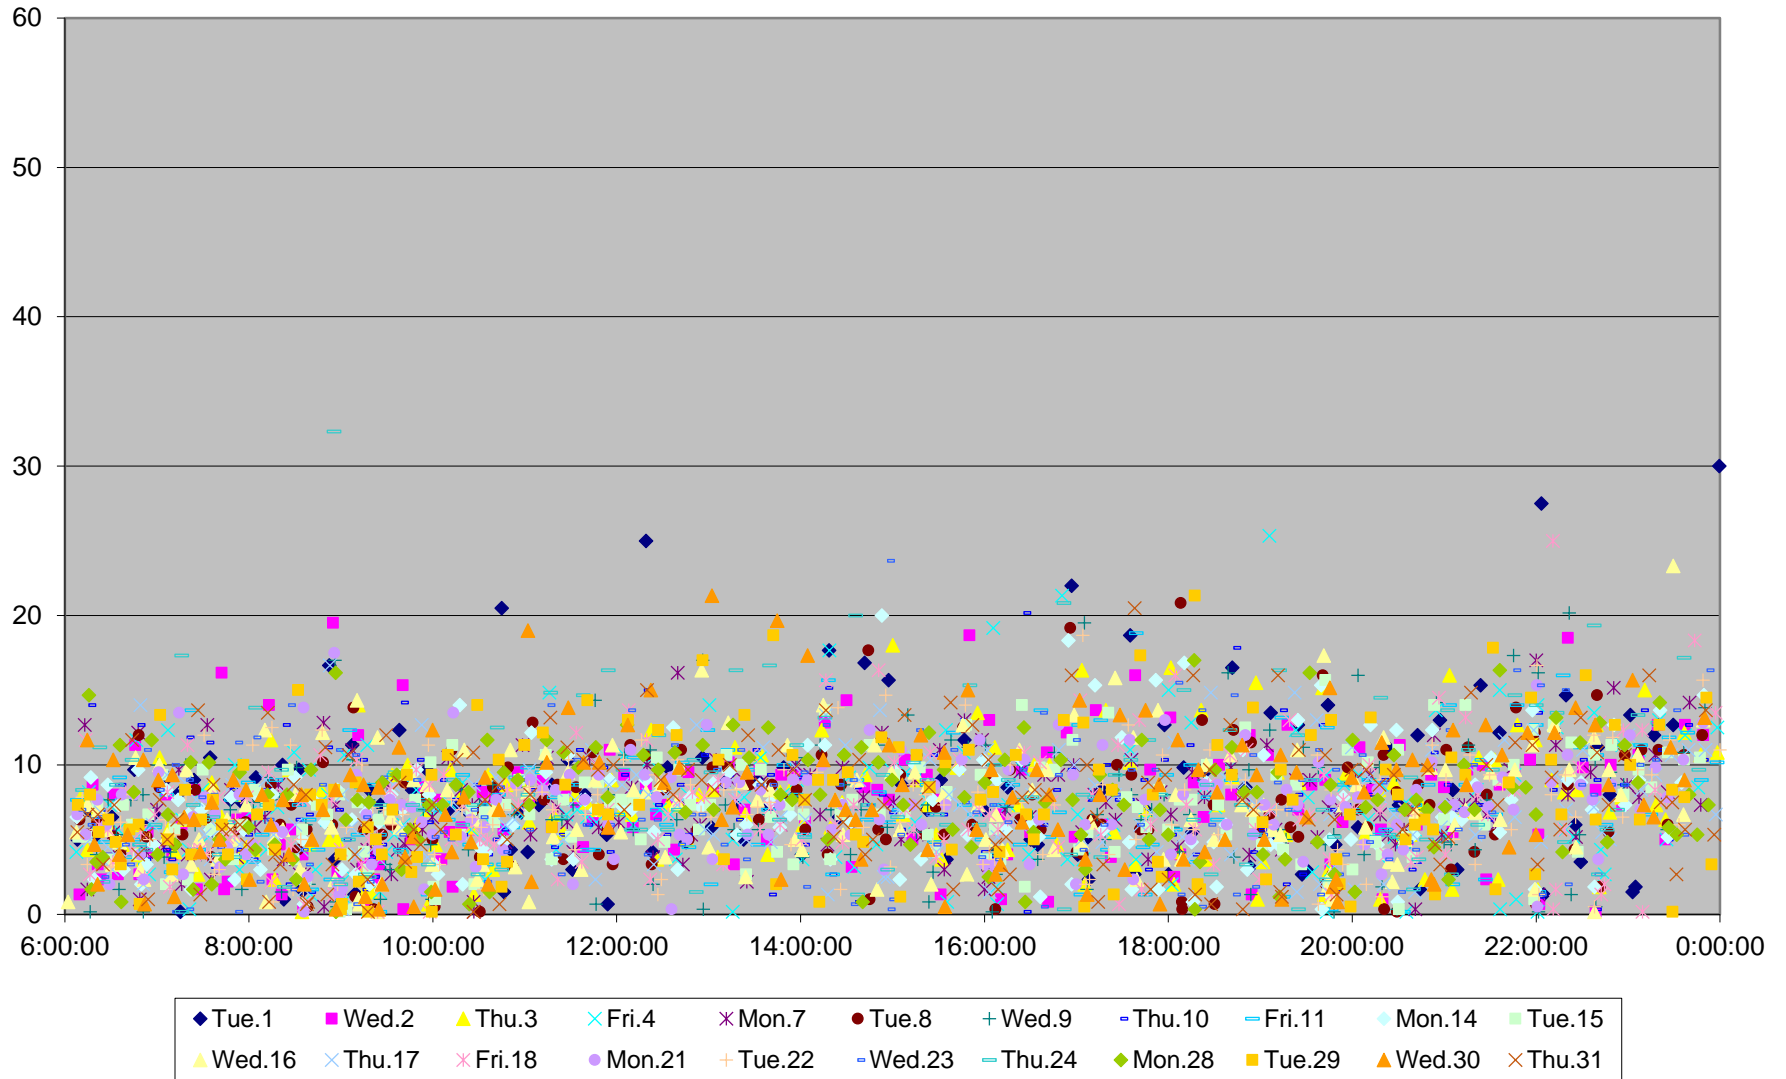

165 Weston Road North Headways at Dufferin St.. Westbound March 2016