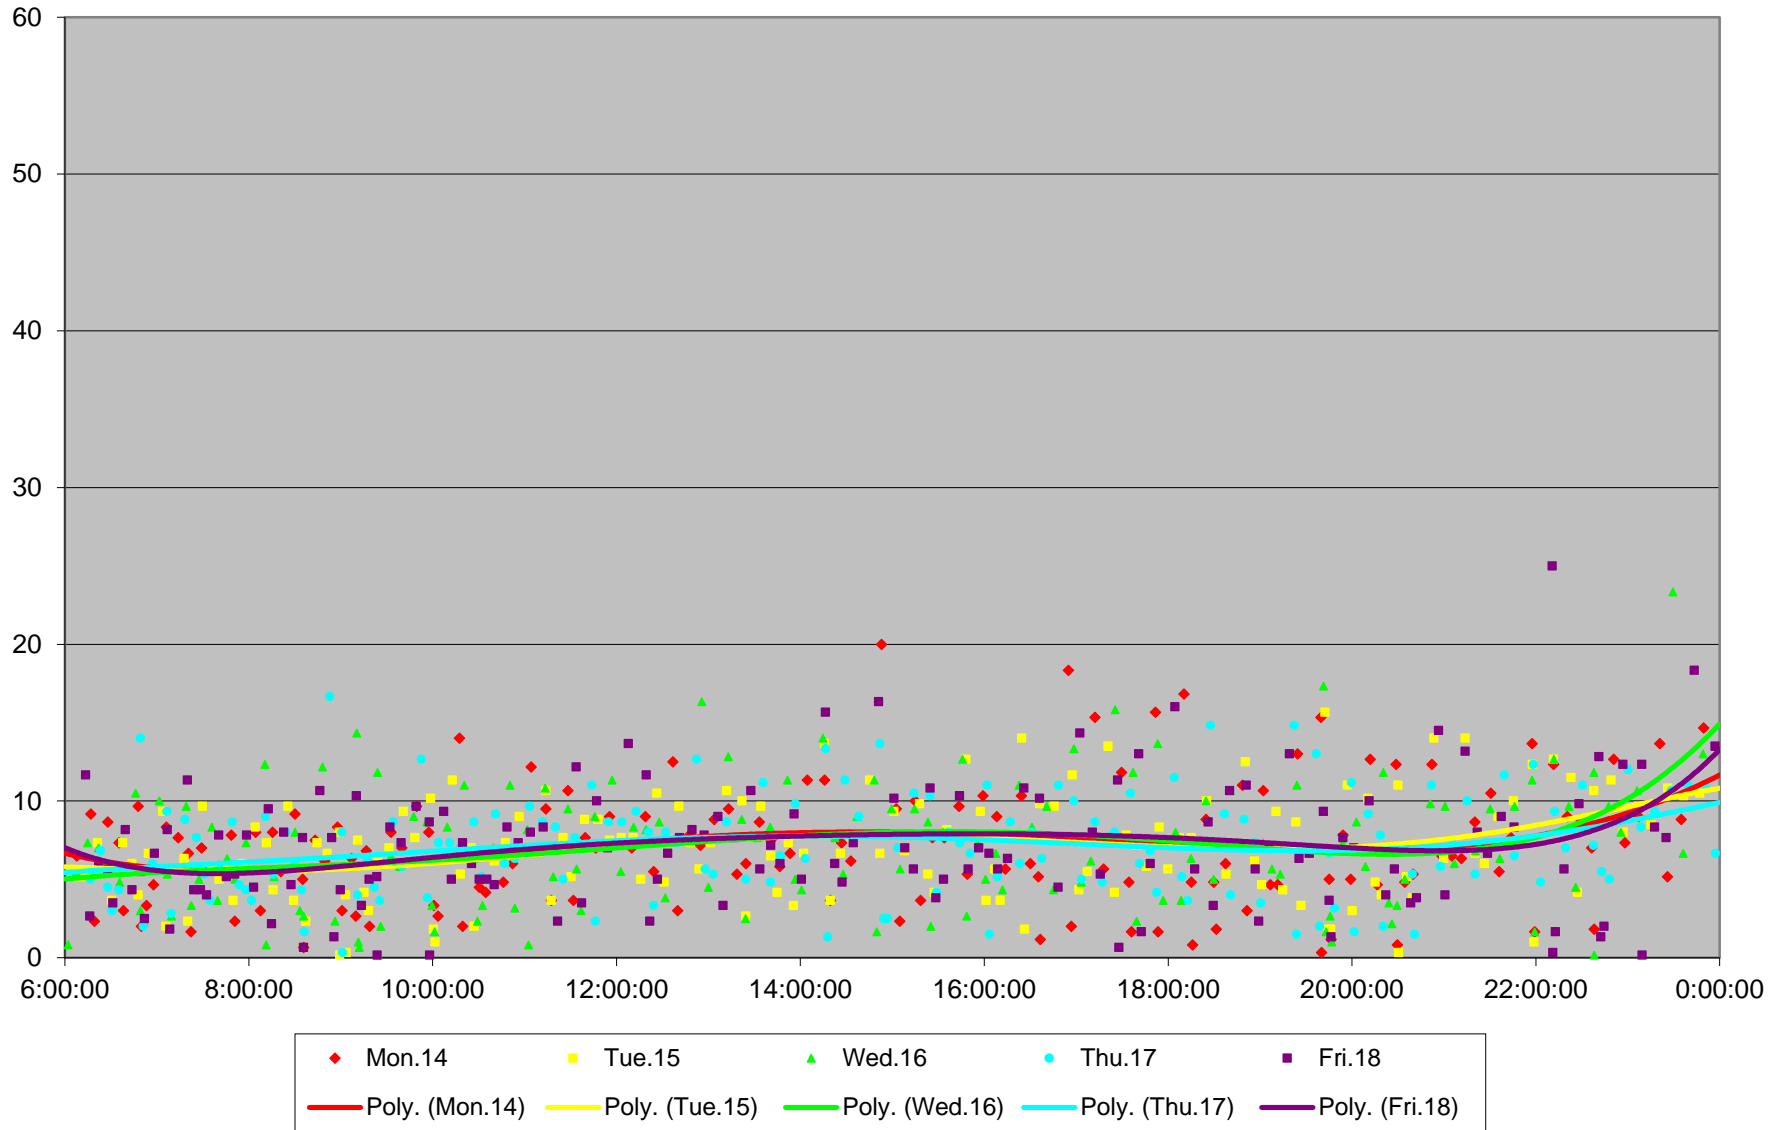

165 Weston Road North Headways at Dufferin St.. Westbound March 2016