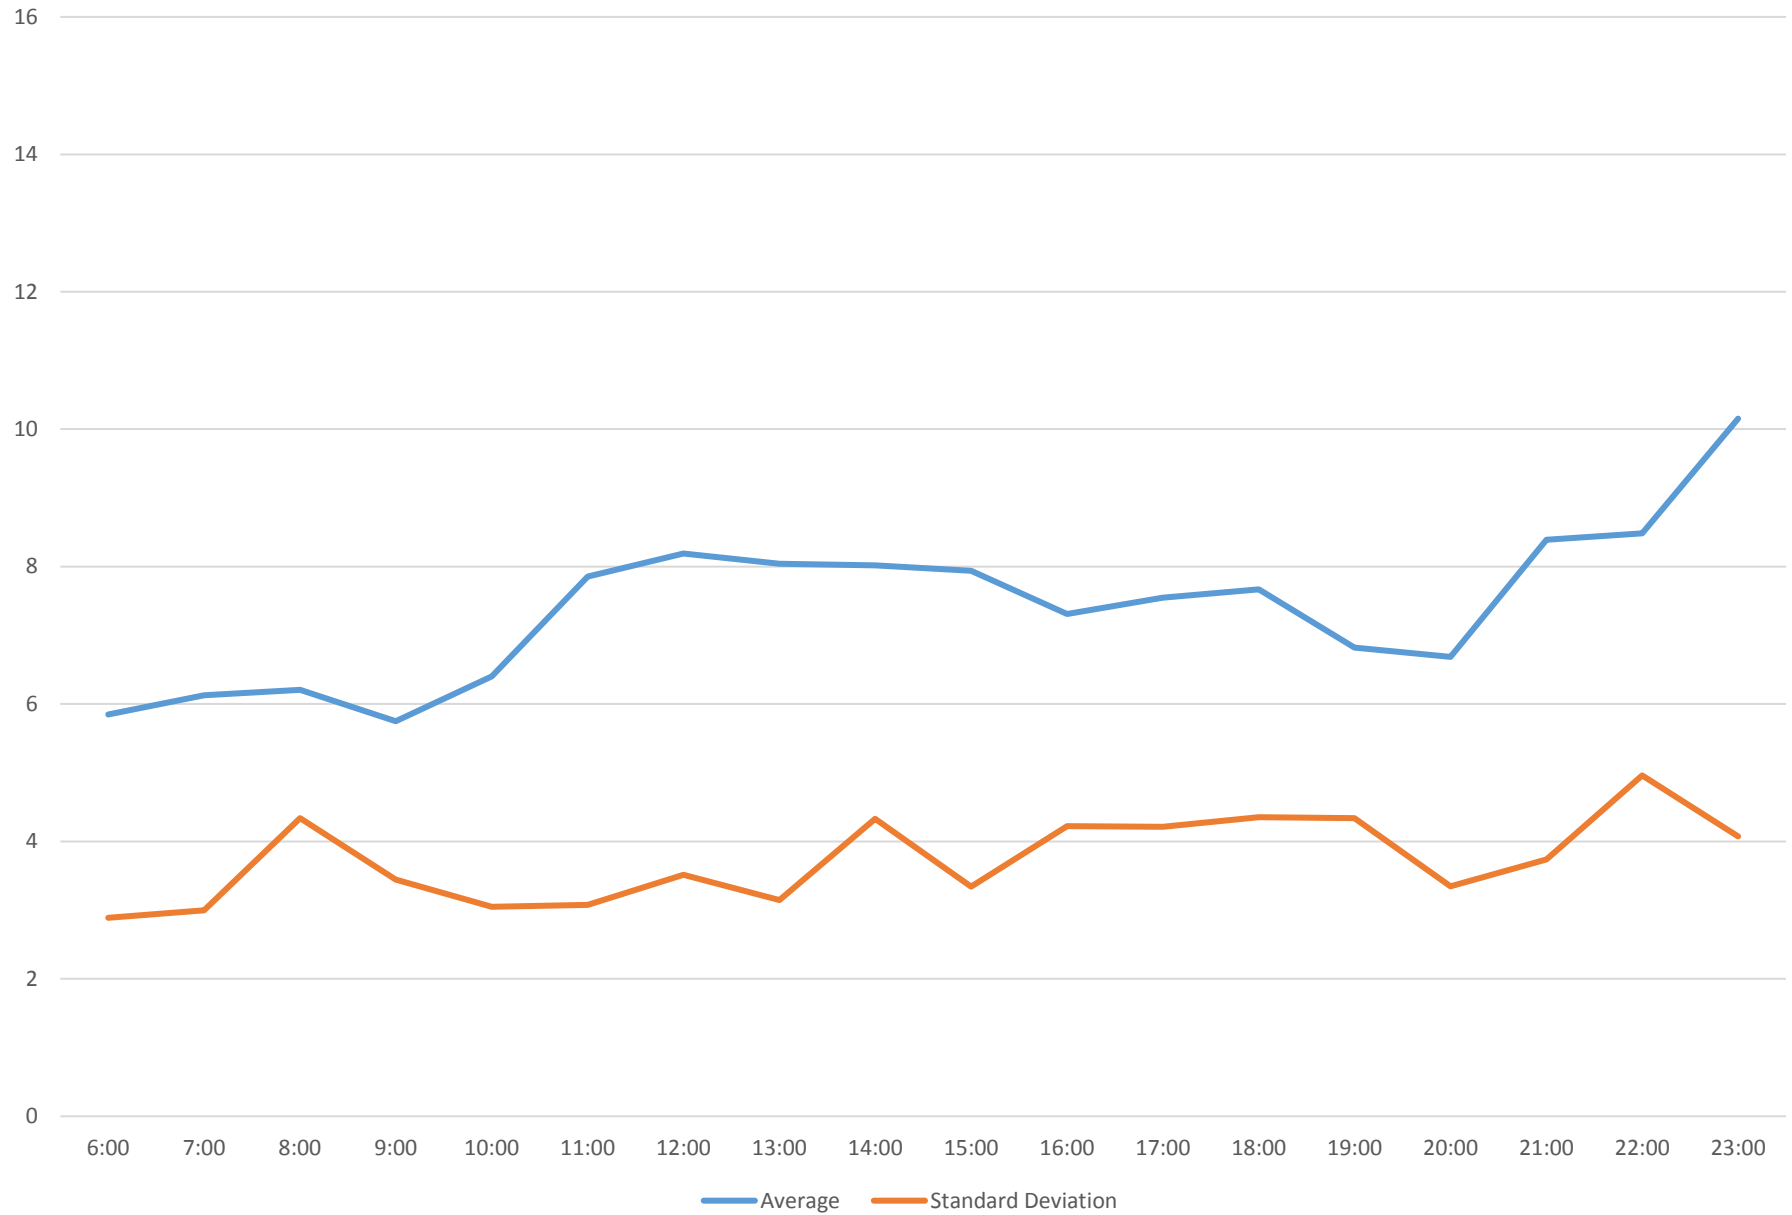

165 Weston Road North Headways at Dufferin St.. Westbound March 2016

165 Weston Road North Headways at Dufferin St.. Westbound March 2016

165 Weston Road North Headways at Dufferin St.. Westbound March 2016

165 Weston Road North Headways at Dufferin St.. Westbound March 2016 Saturday Statistics

165 Weston Road North Headways at Dufferin St.. Westbound March 2016 Sunday Statistics