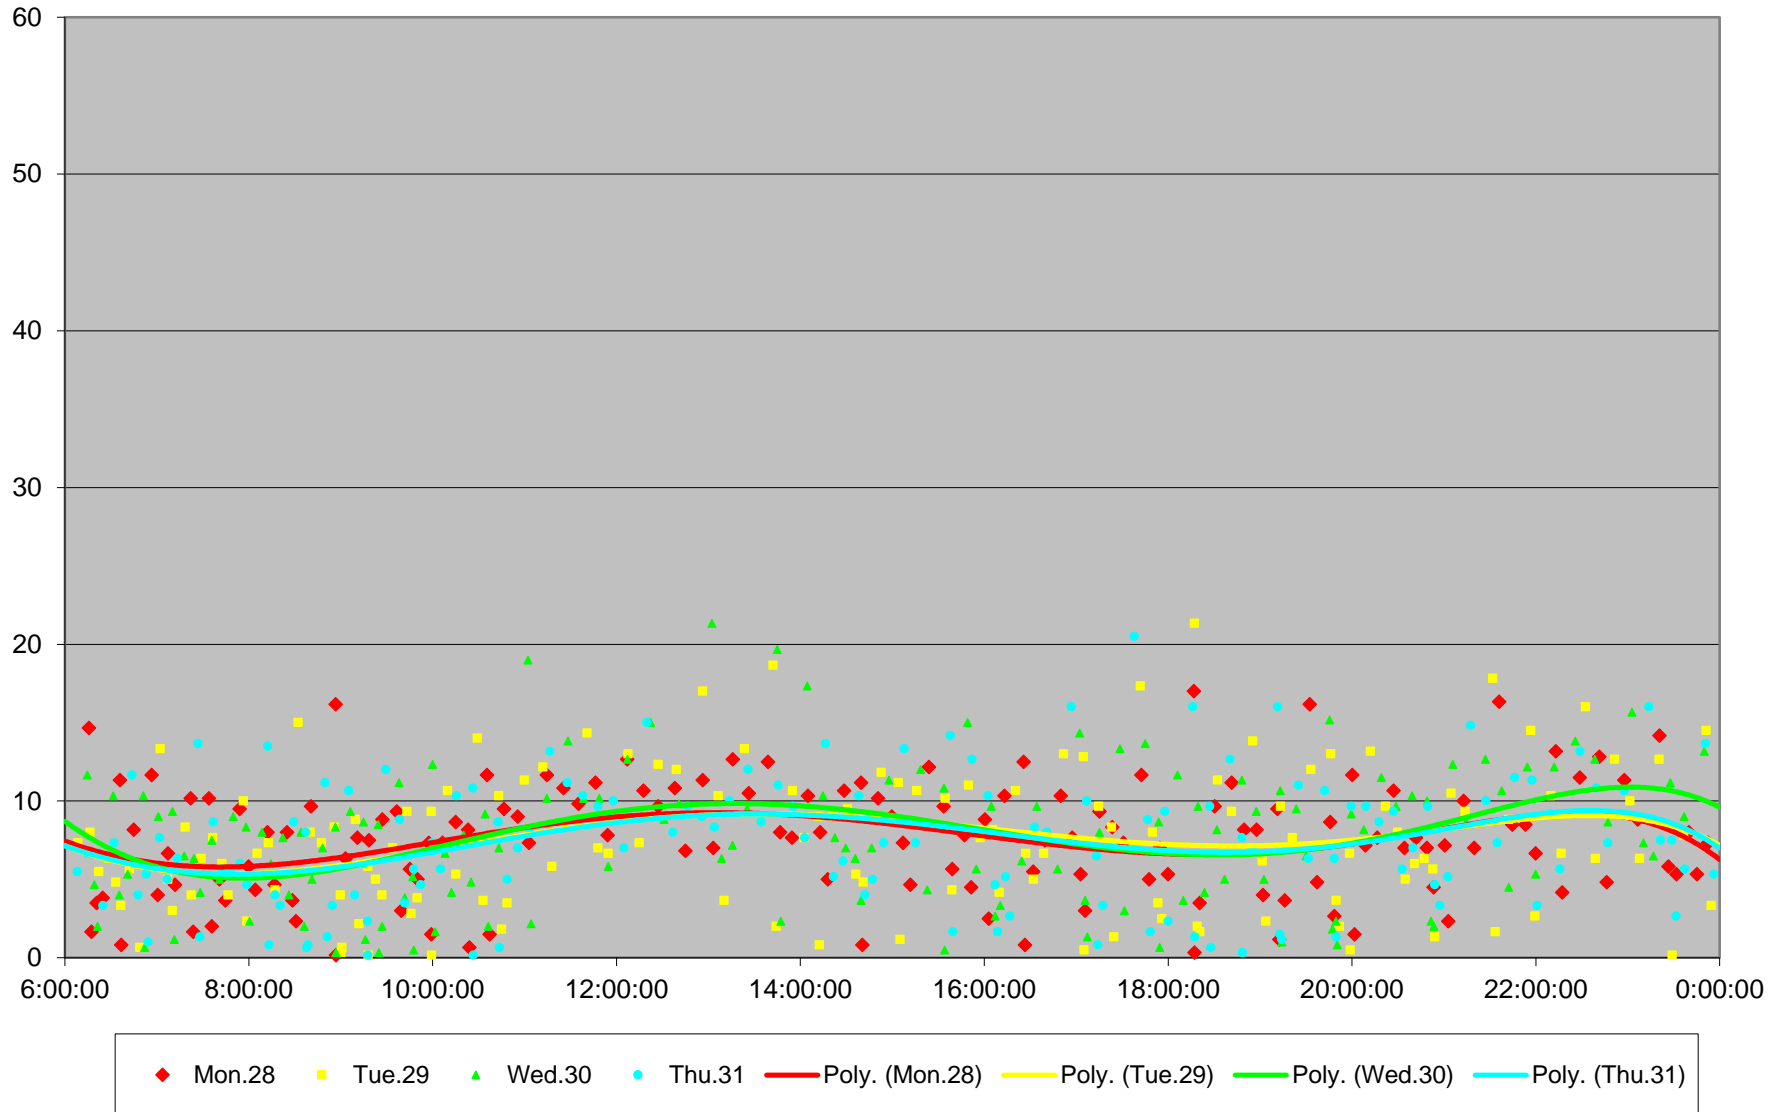

165 Weston Road North Headways at Dufferin St.. Westbound March 2016