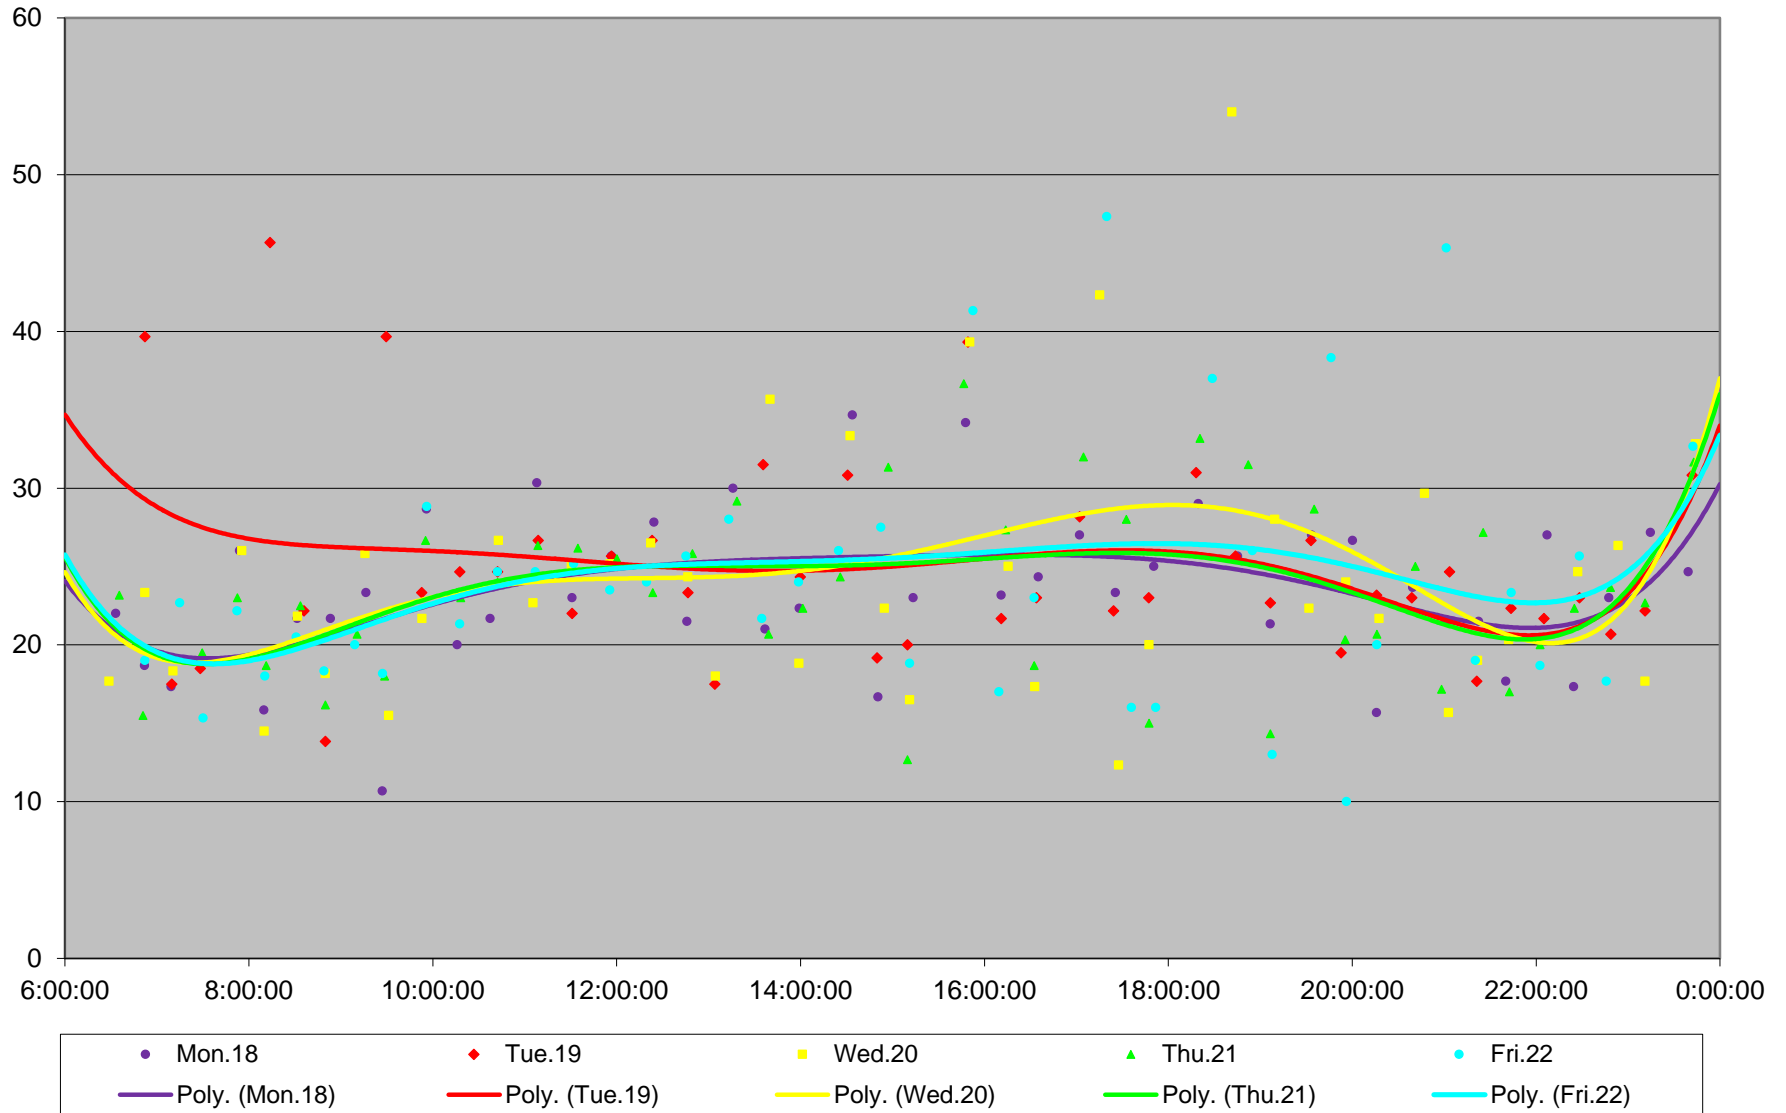

118 Thistle Down Headways at Elmhurst Eastbound April 2016

118 Thistle Down Headways at Elmhurst Eastbound April 2016

118 Thistle Down Headways at Elmhurst Eastbound April 2016

118 Thistle Down Headways at Elmhurst Eastbound April 2016

118 Thistle Down Headways at Elmhurst Eastbound April 2016

118 Thistle Down Headways at Elmhurst Eastbound April 2016

118 Thistle Down Headways at Elmhurst Eastbound April 2016

118 Thistle Down Headways at Elmhurst Eastbound April 2016 Weekday Statistics

118 Thistle Down Headways at Elmhurst Eastbound April 2016 Saturday Statistics

118 Thistle Down Headways at Elmhurst Eastbound April 2016 Sunday Statistics