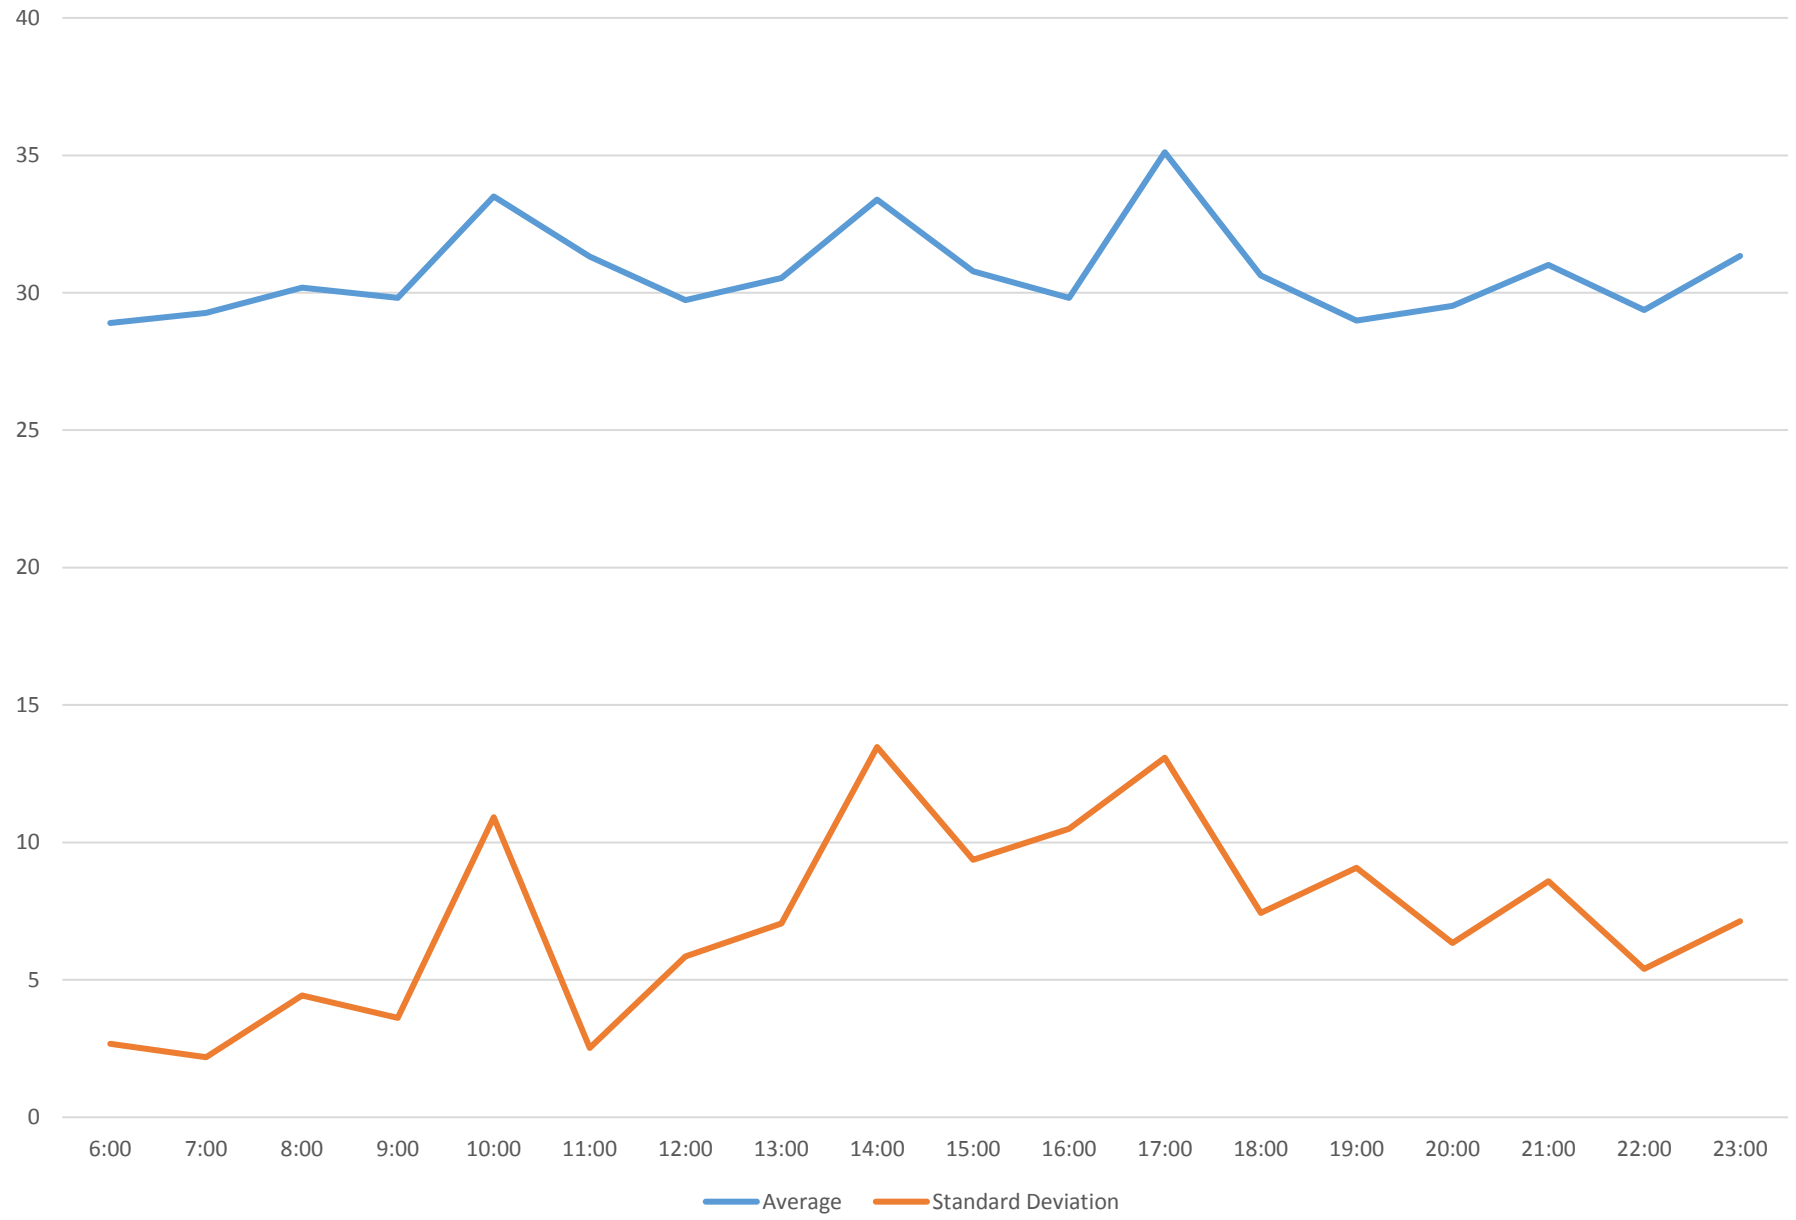

118 Thistle Down Headways at Elmhurst Eastbound April 2016

118 Thistle Down Headways at Elmhurst Eastbound April 2016

118 Thistle Down Headways at Elmhurst Eastbound April 2016

118 Thistle Down Headways at Elmhurst Eastbound April 2016 Weekday Statistics

118 Thistle Down Headways at Elmhurst Eastbound April 2016 Saturday Statistics

118 Thistle Down Headways at Elmhurst Eastbound April 2016 Sunday Statistics