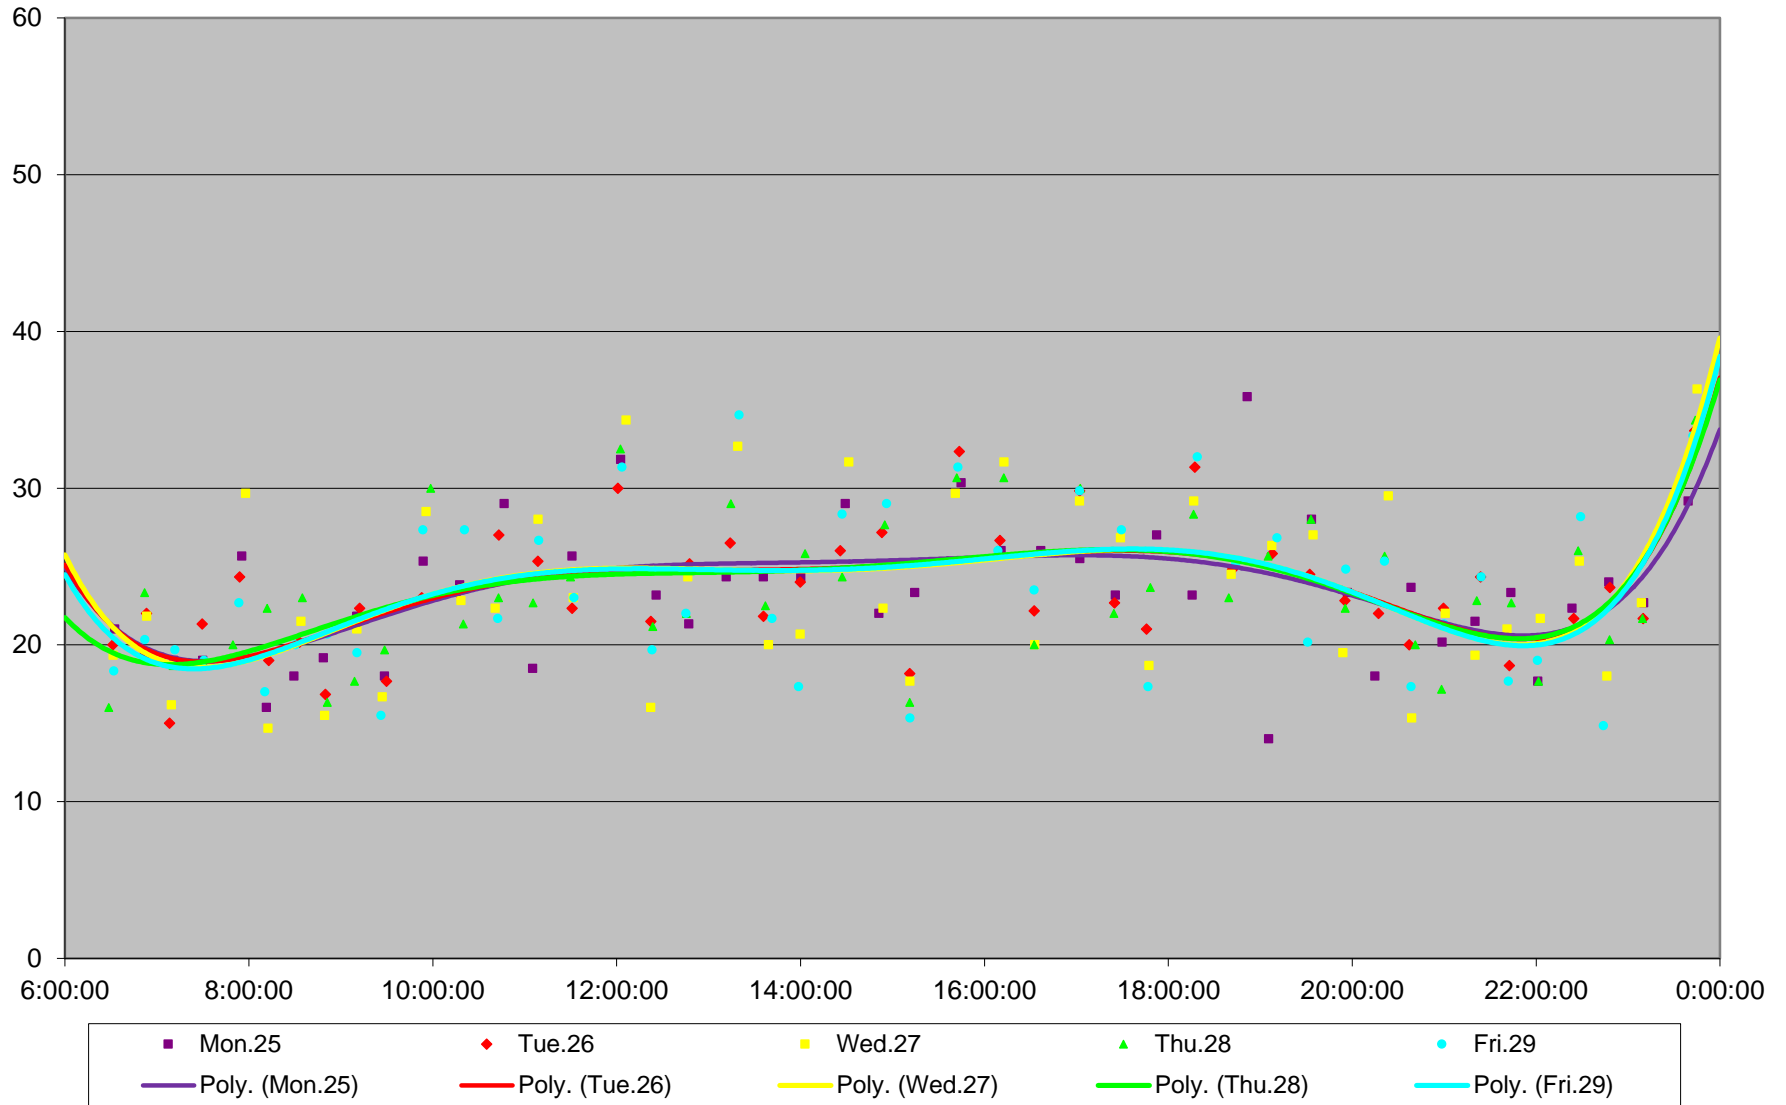

118 Thistle Down Headways at Elmhurst Eastbound April 2016

118 Thistle Down Headways at Elmhurst Eastbound April 2016

118 Thistle Down Headways at Elmhurst Eastbound April 2016

118 Thistle Down Headways at Elmhurst Eastbound April 2016

118 Thistle Down Headways at Elmhurst Eastbound April 2016

118 Thistle Down Headways at Elmhurst Eastbound April 2016

118 Thistle Down Headways at Elmhurst Eastbound April 2016

118 Thistle Down Headways at Elmhurst Eastbound April 2016 Weekday Statistics

118 Thistle Down Headways at Elmhurst Eastbound April 2016 Saturday Statistics

118 Thistle Down Headways at Elmhurst Eastbound April 2016 Sunday Statistics