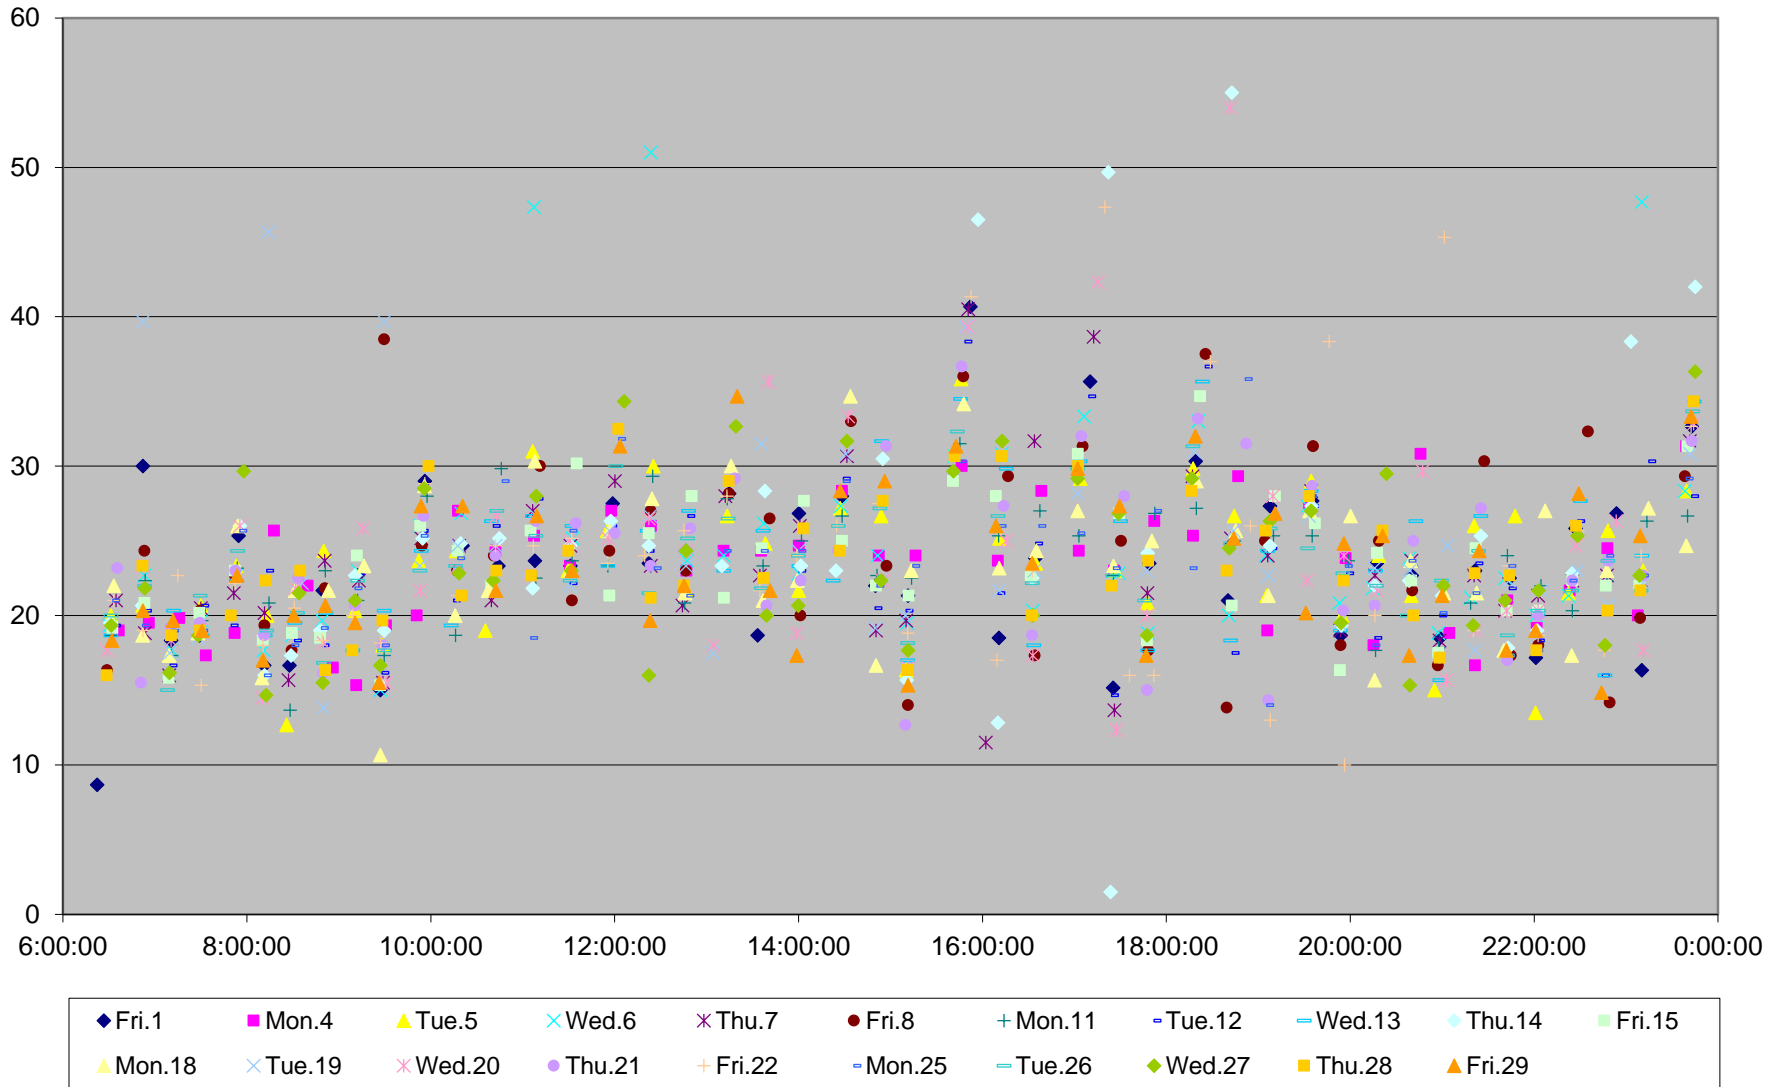

118 Thistle Down Headways at Elmhurst Eastbound April 2016

118 Thistle Down Headways at Elmhurst Eastbound April 2016

118 Thistle Down Headways at Elmhurst Eastbound April 2016

118 Thistle Down Headways at Elmhurst Eastbound April 2016

118 Thistle Down Headways at Elmhurst Eastbound April 2016

118 Thistle Down Headways at Elmhurst Eastbound April 2016

118 Thistle Down Headways at Elmhurst Eastbound April 2016

118 Thistle Down Headways at Elmhurst Eastbound April 2016 Weekday Statistics

118 Thistle Down Headways at Elmhurst Eastbound April 2016 Saturday Statistics

118 Thistle Down Headways at Elmhurst Eastbound April 2016 Sunday Statistics