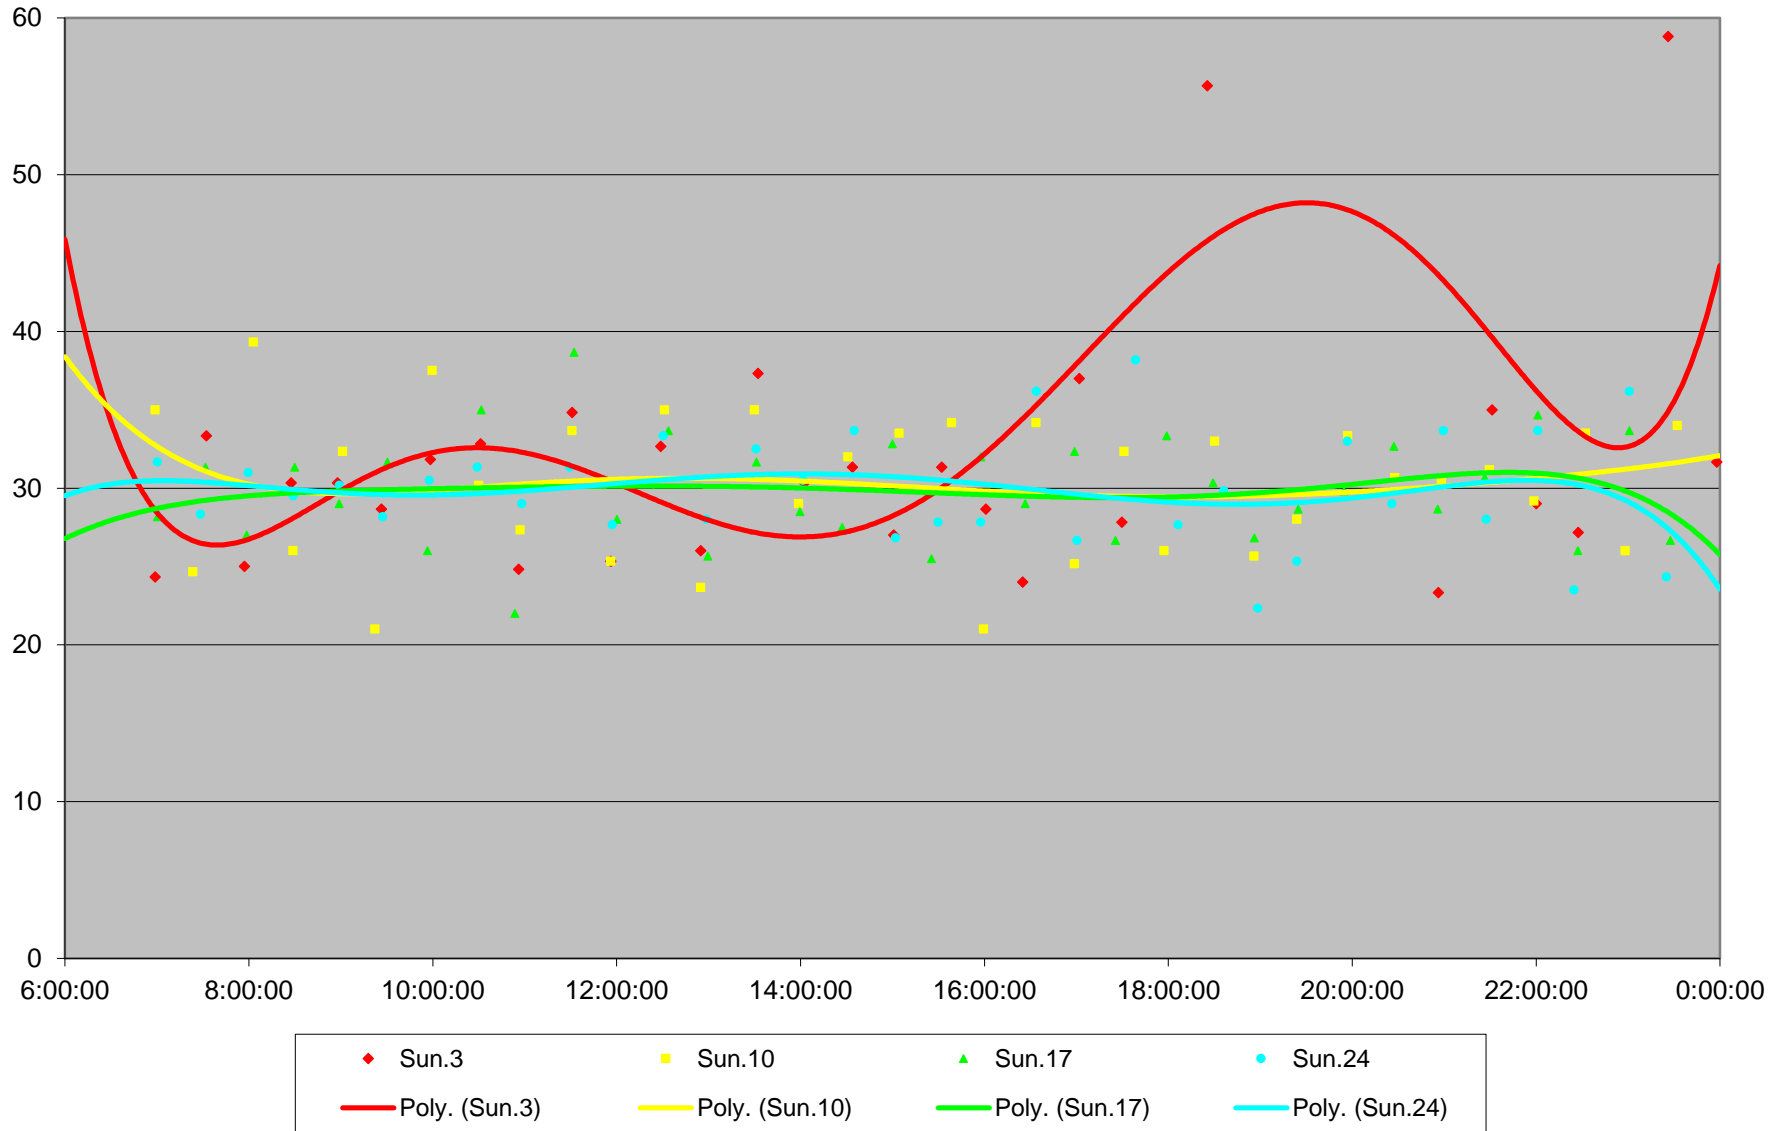

118 Thistle Down Headways at Elmhurst Eastbound April 2016

118 Thistle Down Headways at Elmhurst Eastbound April 2016

118 Thistle Down Headways at Elmhurst Eastbound April 2016

118 Thistle Down Headways at Elmhurst Eastbound April 2016

118 Thistle Down Headways at Elmhurst Eastbound April 2016

118 Thistle Down Headways at Elmhurst Eastbound April 2016

118 Thistle Down Headways at Elmhurst Eastbound April 2016

118 Thistle Down Headways at Elmhurst Eastbound April 2016 Weekday Statistics

118 Thistle Down Headways at Elmhurst Eastbound April 2016 Saturday Statistics

118 Thistle Down Headways at Elmhurst Eastbound April 2016 Sunday Statistics