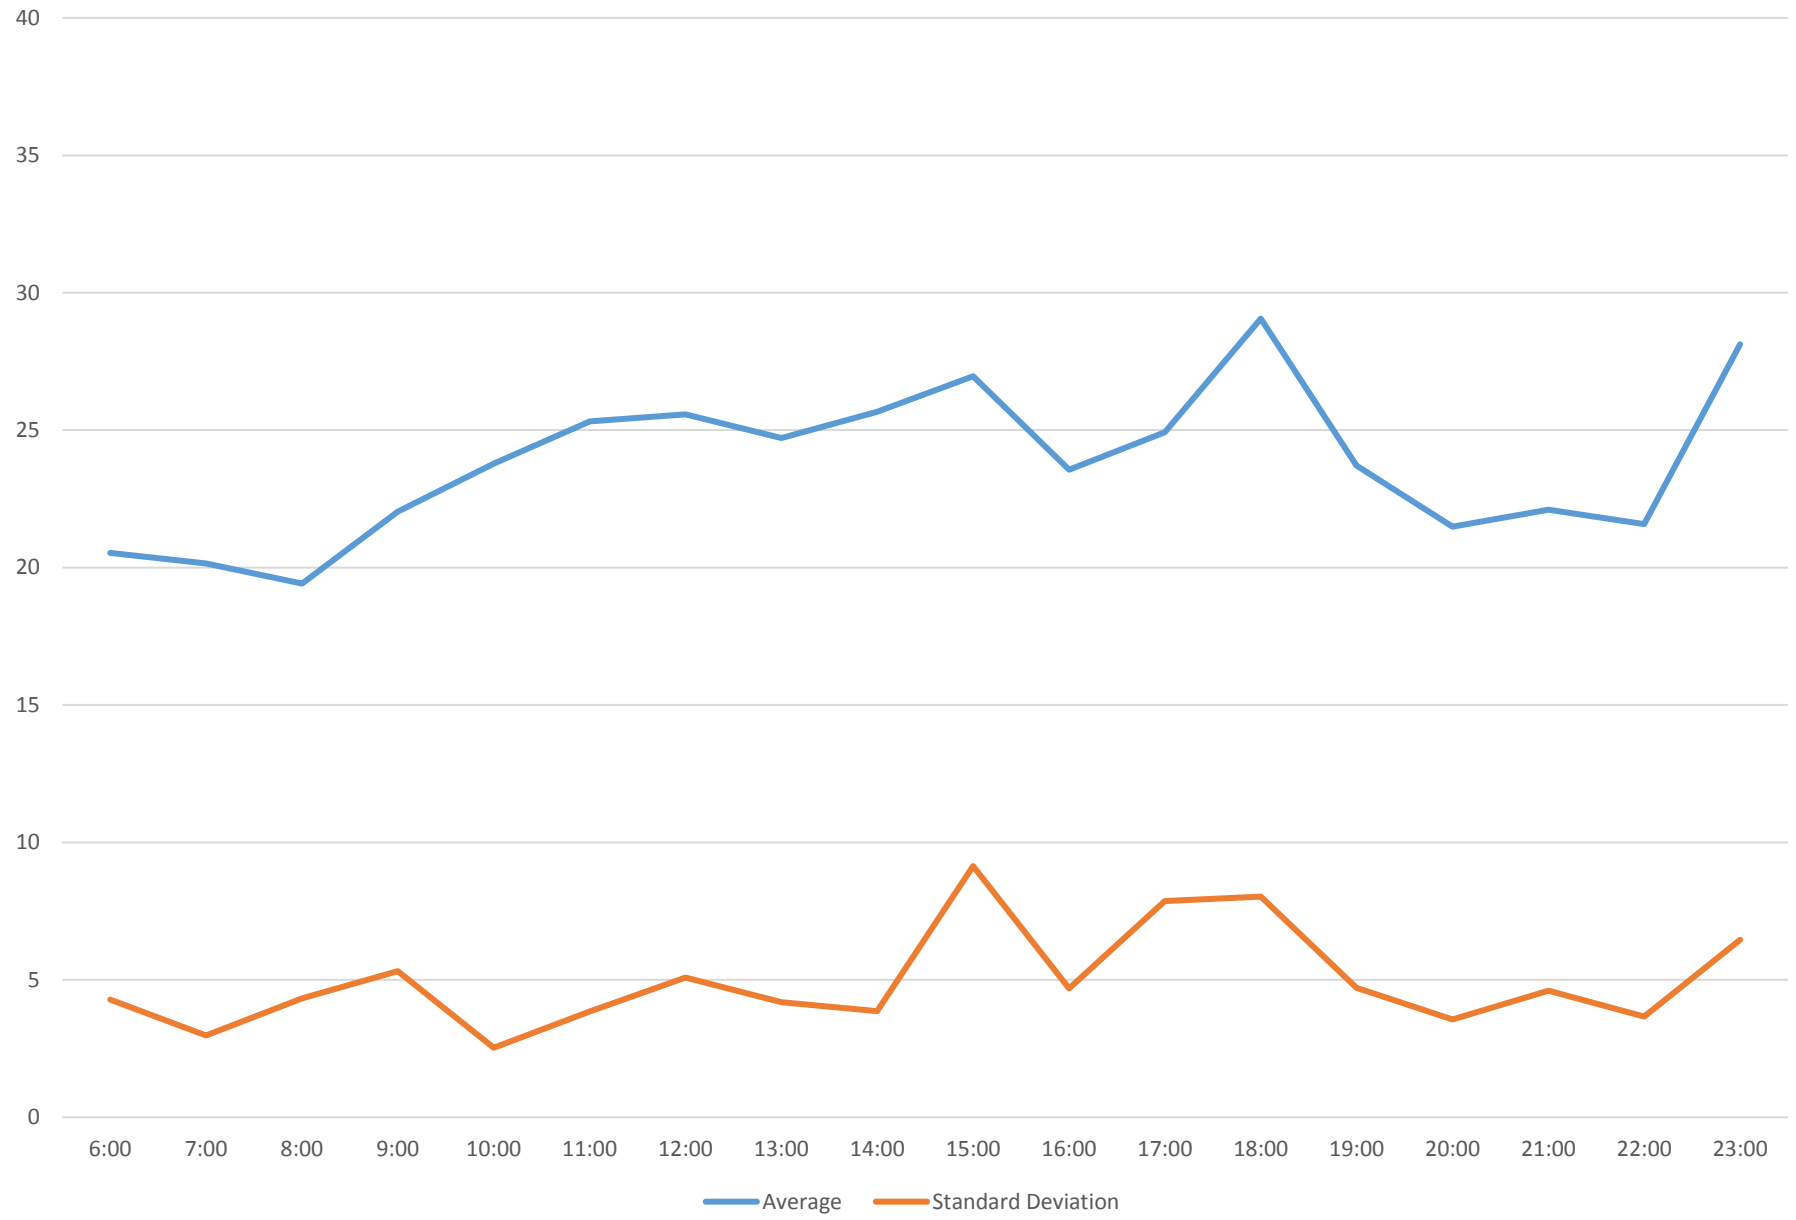

118 Thistle Down Headways at Elmhurst Eastbound April 2016

118 Thistle Down Headways at Elmhurst Eastbound April 2016

118 Thistle Down Headways at Elmhurst Eastbound April 2016

118 Thistle Down Headways at Elmhurst Eastbound April 2016 Weekday Statistics

118 Thistle Down Headways at Elmhurst Eastbound April 2016 Saturday Statistics

118 Thistle Down Headways at Elmhurst Eastbound April 2016 Sunday Statistics