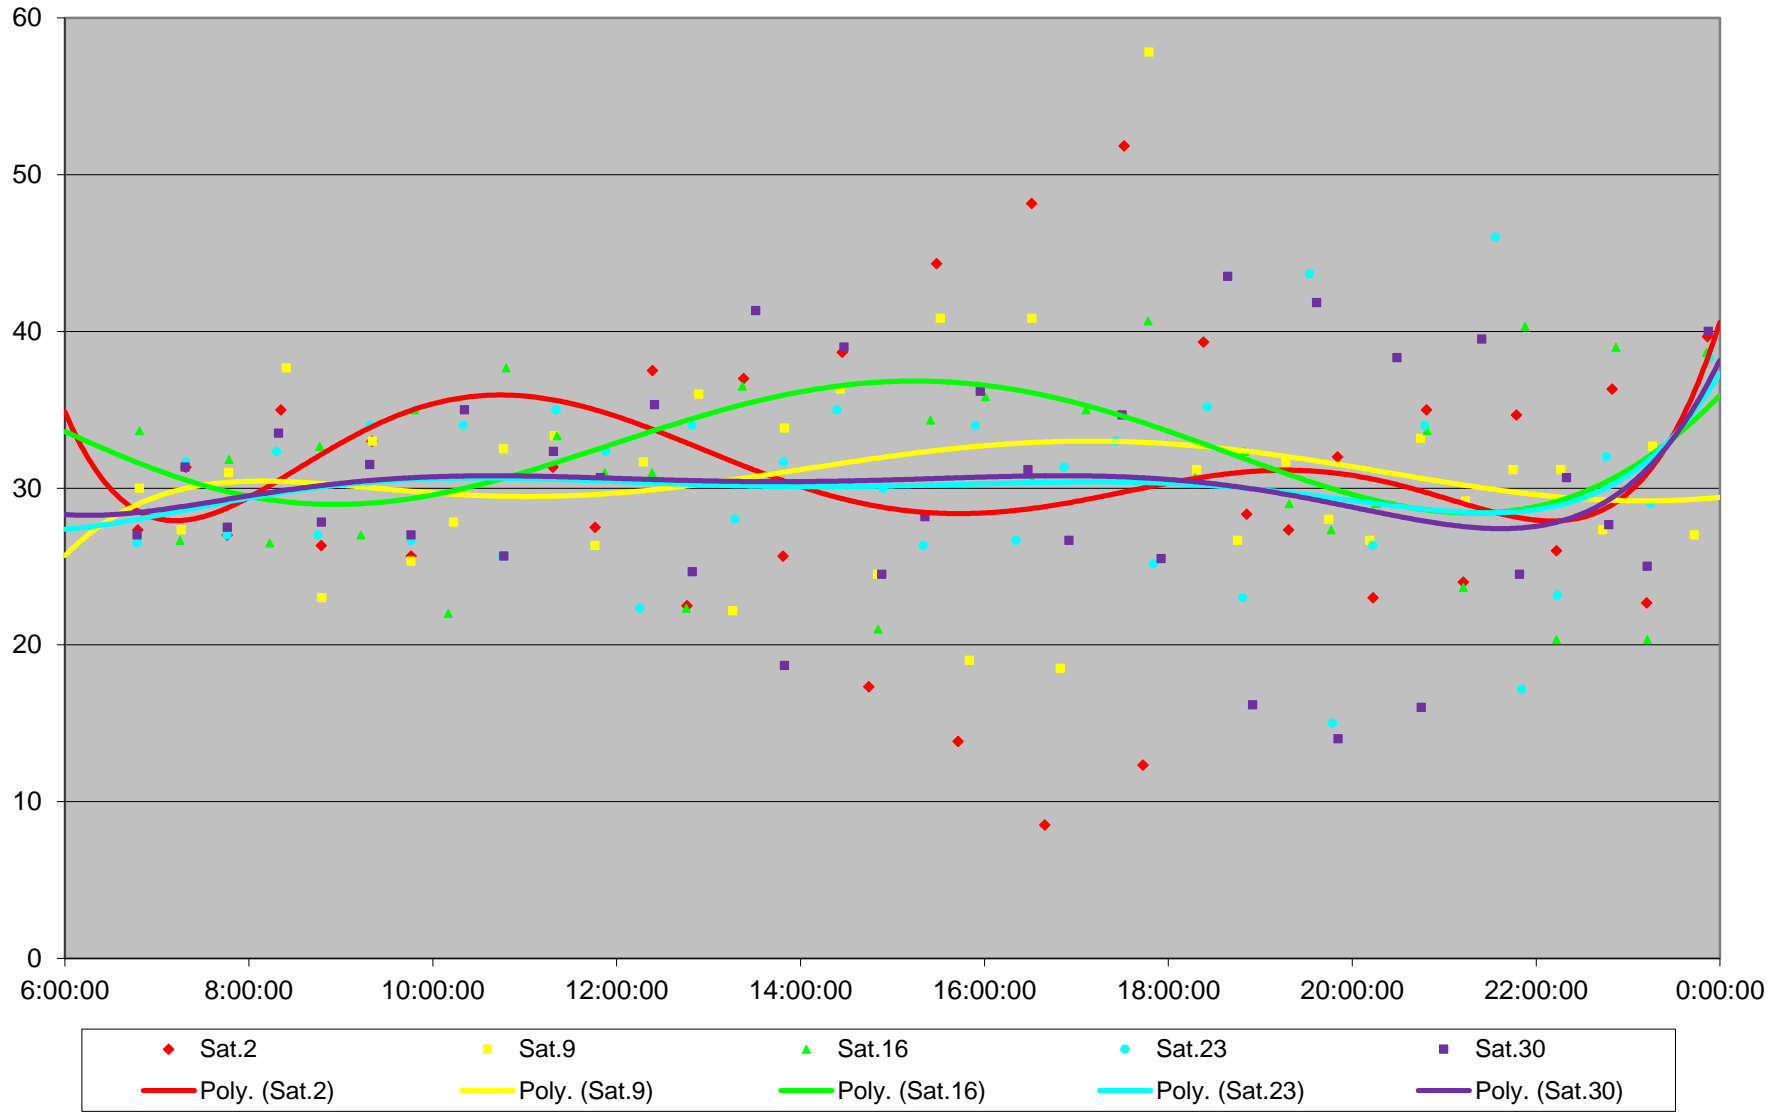

118 Thistle Down Headways at Elmhurst Eastbound April 2016

118 Thistle Down Headways at Elmhurst Eastbound April 2016

118 Thistle Down Headways at Elmhurst Eastbound April 2016

118 Thistle Down Headways at Elmhurst Eastbound April 2016

118 Thistle Down Headways at Elmhurst Eastbound April 2016

118 Thistle Down Headways at Elmhurst Eastbound April 2016

118 Thistle Down Headways at Elmhurst Eastbound April 2016

118 Thistle Down Headways at Elmhurst Eastbound April 2016 Weekday Statistics

118 Thistle Down Headways at Elmhurst Eastbound April 2016 Saturday Statistics

118 Thistle Down Headways at Elmhurst Eastbound April 2016 Sunday Statistics