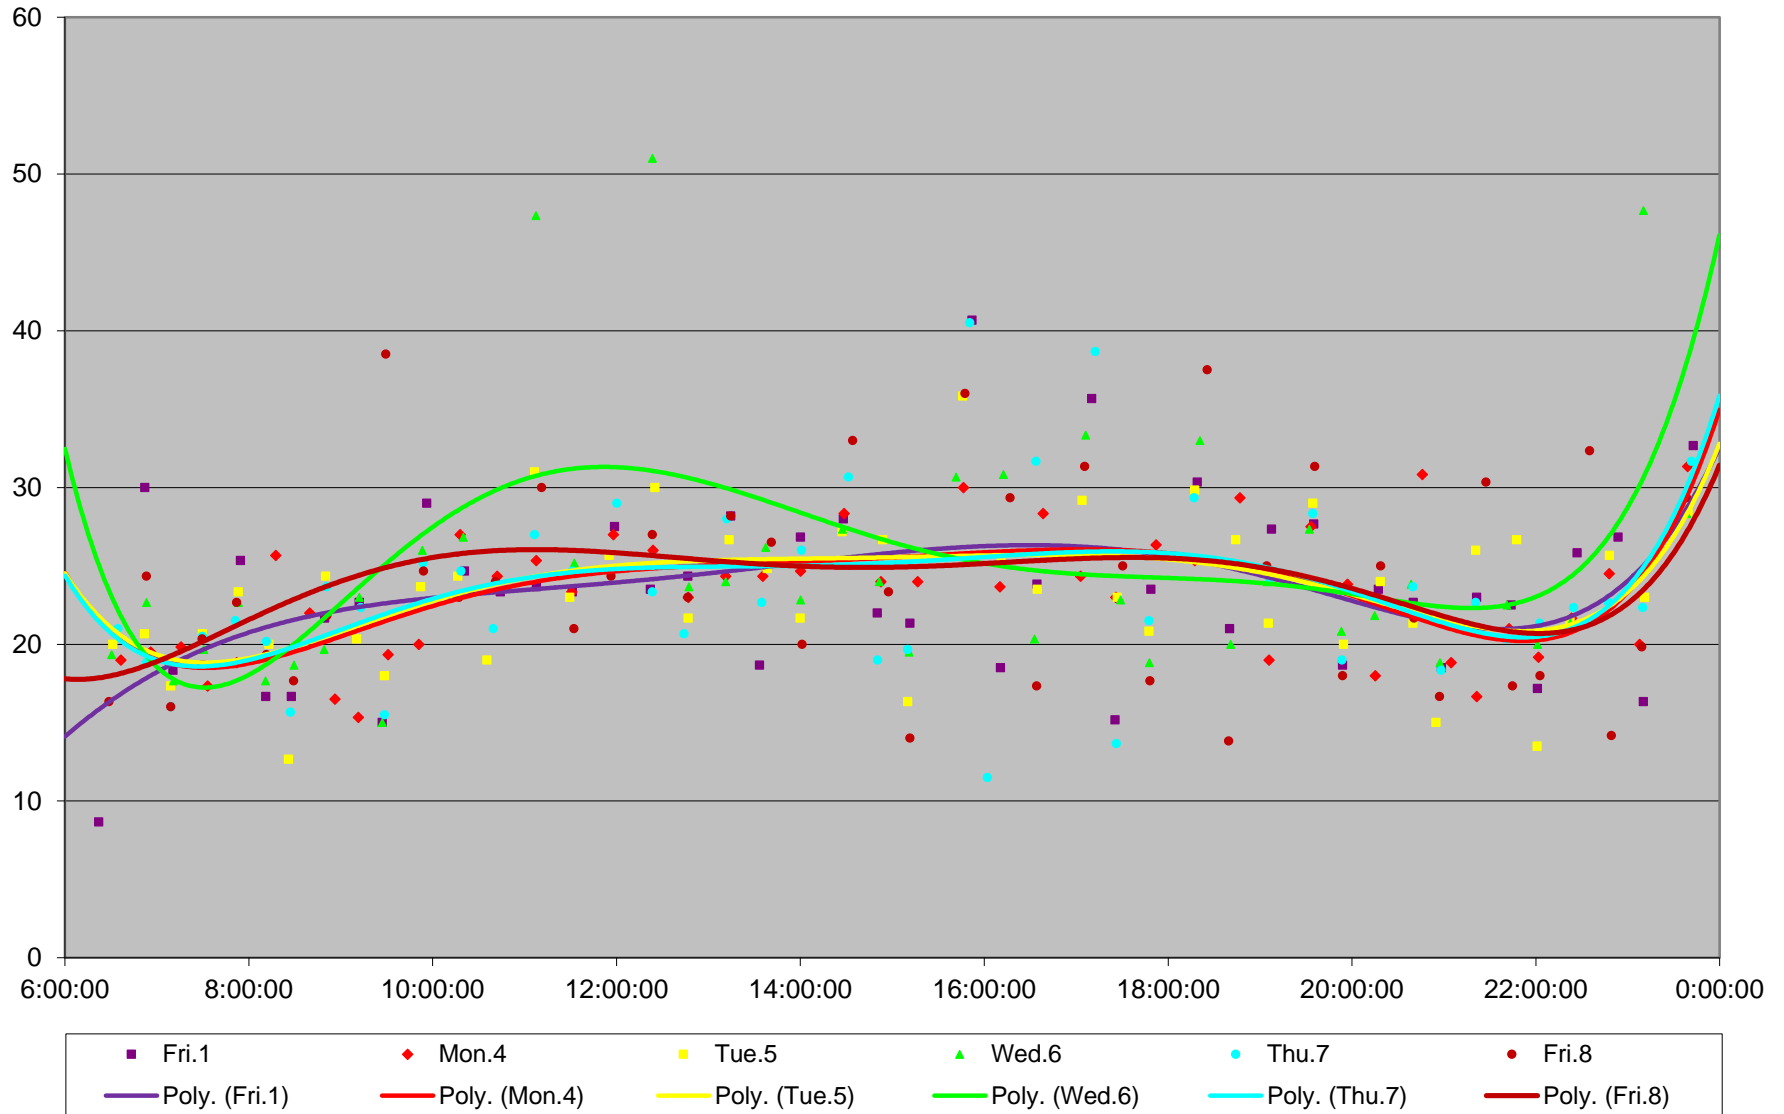

118 Thistle Down Headways at Elmhurst Eastbound April 2016

118 Thistle Down Headways at Elmhurst Eastbound April 2016

118 Thistle Down Headways at Elmhurst Eastbound April 2016

118 Thistle Down Headways at Elmhurst Eastbound April 2016

118 Thistle Down Headways at Elmhurst Eastbound April 2016

118 Thistle Down Headways at Elmhurst Eastbound April 2016

118 Thistle Down Headways at Elmhurst Eastbound April 2016

118 Thistle Down Headways at Elmhurst Eastbound April 2016 Weekday Statistics

118 Thistle Down Headways at Elmhurst Eastbound April 2016 Saturday Statistics

118 Thistle Down Headways at Elmhurst Eastbound April 2016 Sunday Statistics