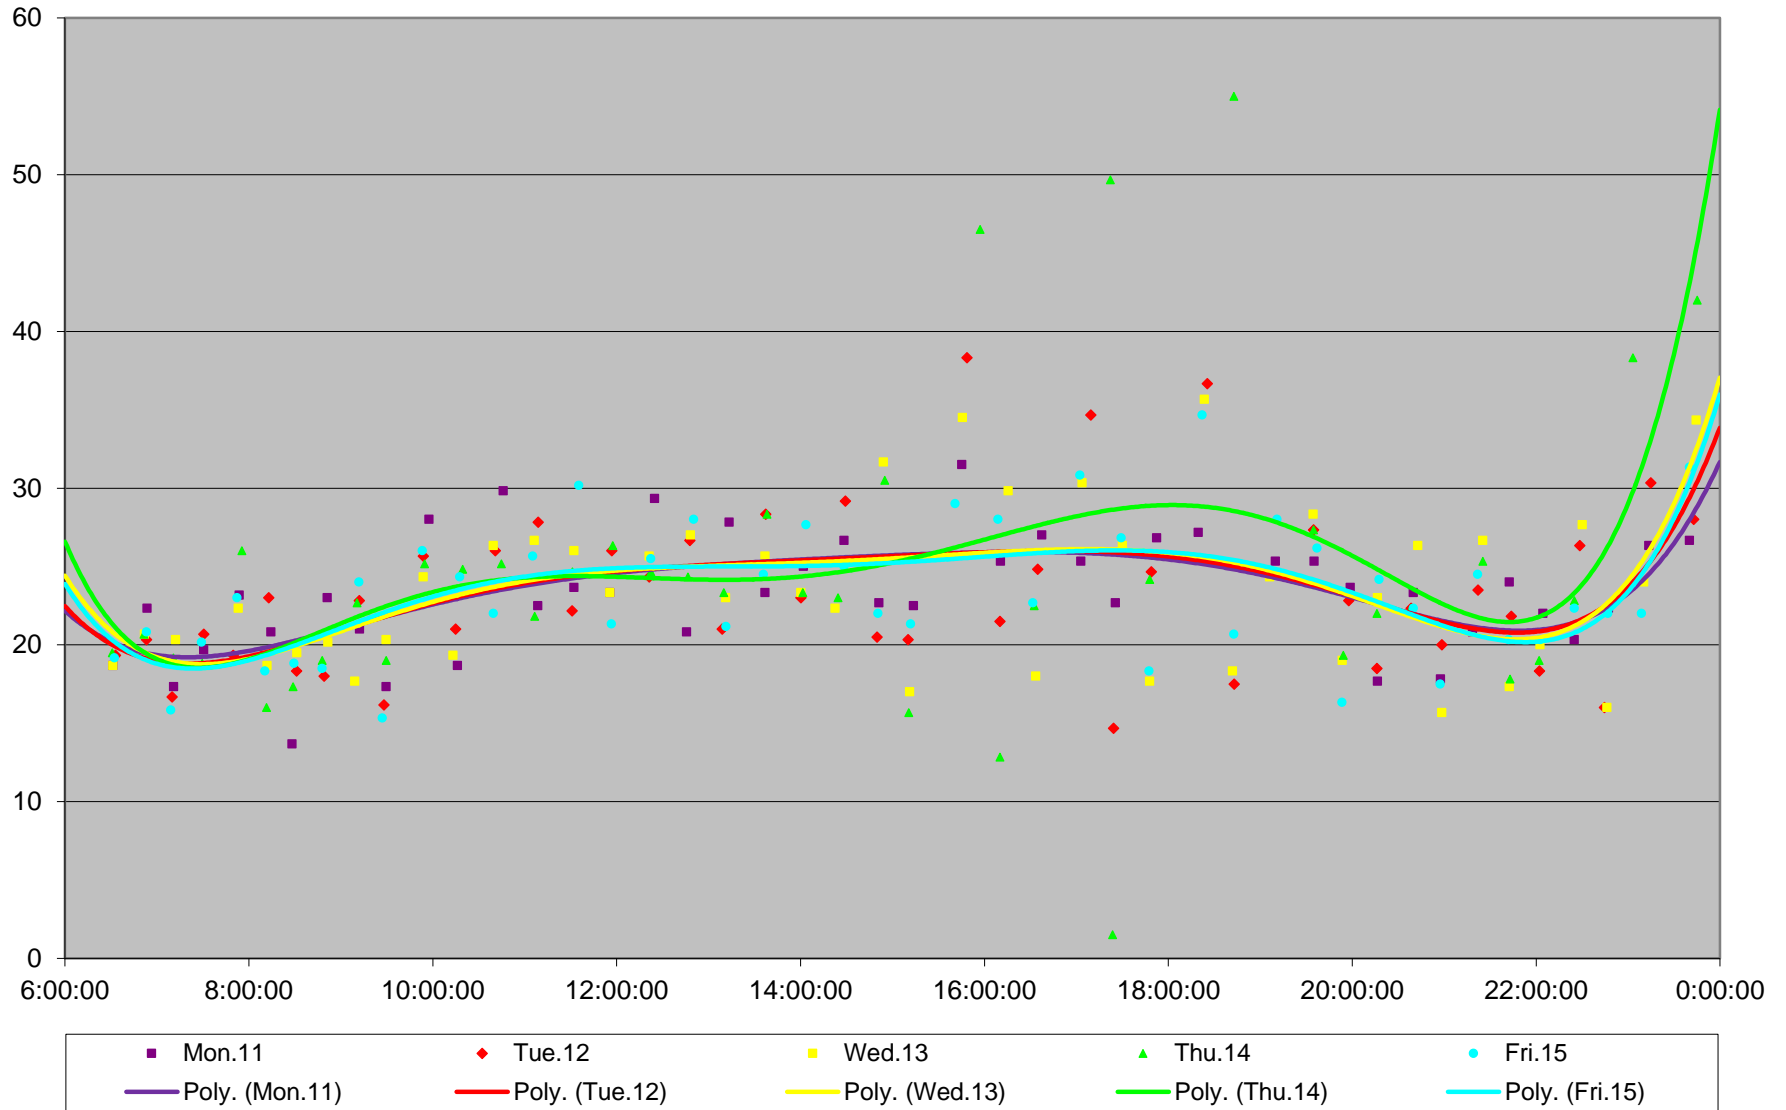

118 Thistle Down Headways at Elmhurst Eastbound April 2016

118 Thistle Down Headways at Elmhurst Eastbound April 2016

118 Thistle Down Headways at Elmhurst Eastbound April 2016

118 Thistle Down Headways at Elmhurst Eastbound April 2016

118 Thistle Down Headways at Elmhurst Eastbound April 2016

118 Thistle Down Headways at Elmhurst Eastbound April 2016

118 Thistle Down Headways at Elmhurst Eastbound April 2016

118 Thistle Down Headways at Elmhurst Eastbound April 2016 Weekday Statistics

118 Thistle Down Headways at Elmhurst Eastbound April 2016 Saturday Statistics

118 Thistle Down Headways at Elmhurst Eastbound April 2016 Sunday Statistics