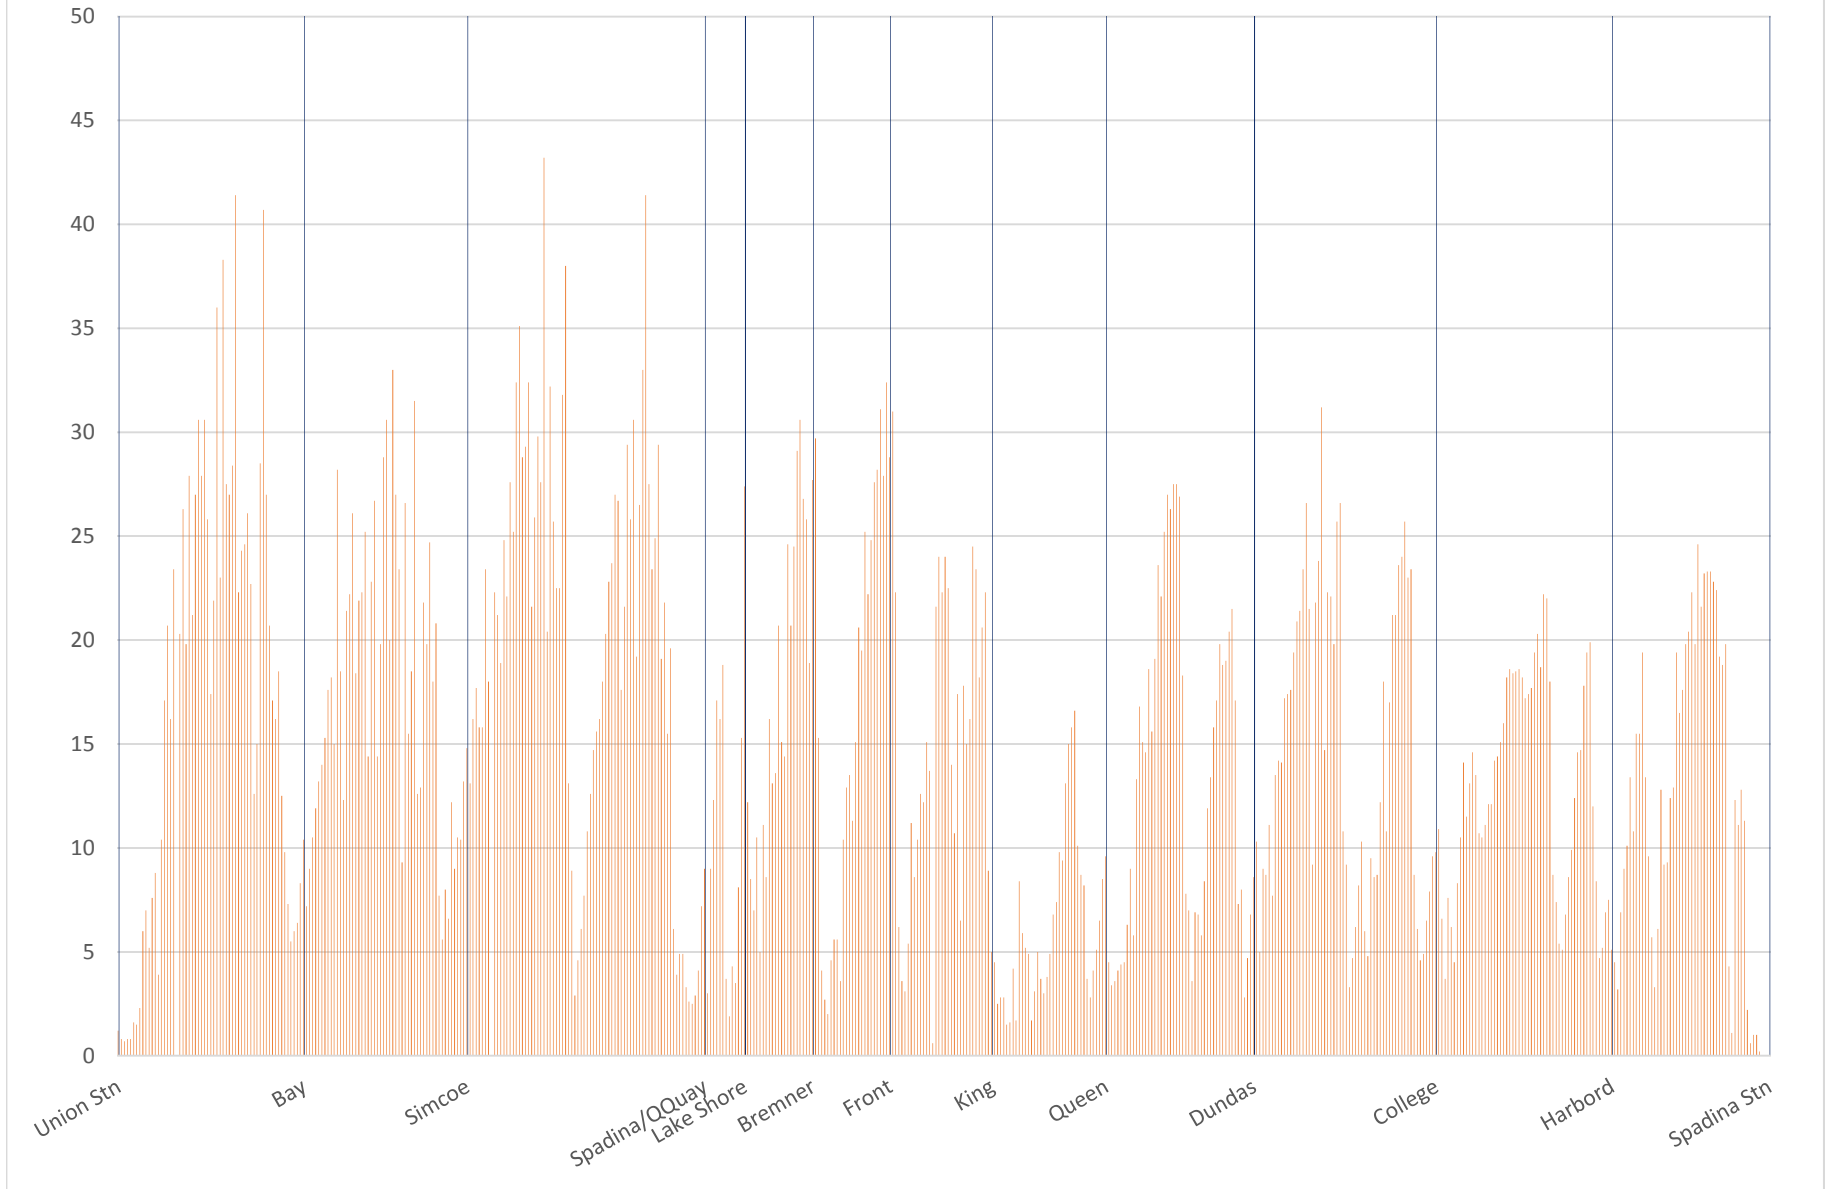

510 Spadina Southbound January 11-12-13-14-15-18-19-20-21-22 2016 Average Speed 900 to 1000

510 Spadina Southbound January 11-12-13-14-15-18-19-20-21-22 2016 Average Speed 1000 to 1100

510 Spadina Southbound January 11-12-13-14-15-18-19-20-21-22 2016 Average Speed 1100 to 1200

510 Spadina Southbound January 11-12-13-14-15-18-19-20-21-22 2016 Average Speed 1200 to 1300

510 Spadina Southbound January 11-12-13-14-15-18-19-20-21-22 2016 Average Speed 1300 to 1400

510 Spadina Southbound January 11-12-13-14-15-18-19-20-21-22 2016 Average Speed 1400 to 1500

510 Spadina Southbound January 11-12-13-14-15-18-19-20-21-22 2016 Average Speed 1500 to 1600

510 Spadina Southbound January 11-12-13-14-15-18-19-20-21-22 2016 Average Speed 1600 to 1700

510 Spadina Southbound January 11-12-13-14-15-18-19-20-21-22 2016 Average Speed 1700 to 1800

510 Spadina Southbound January 11-12-13-14-15-18-19-20-21-22 2016 Average Speed 1800 to 1900

510 Spadina Southbound January 11-12-13-14-15-18-19-20-21-22 2016 Average Speed 1900 to 2000