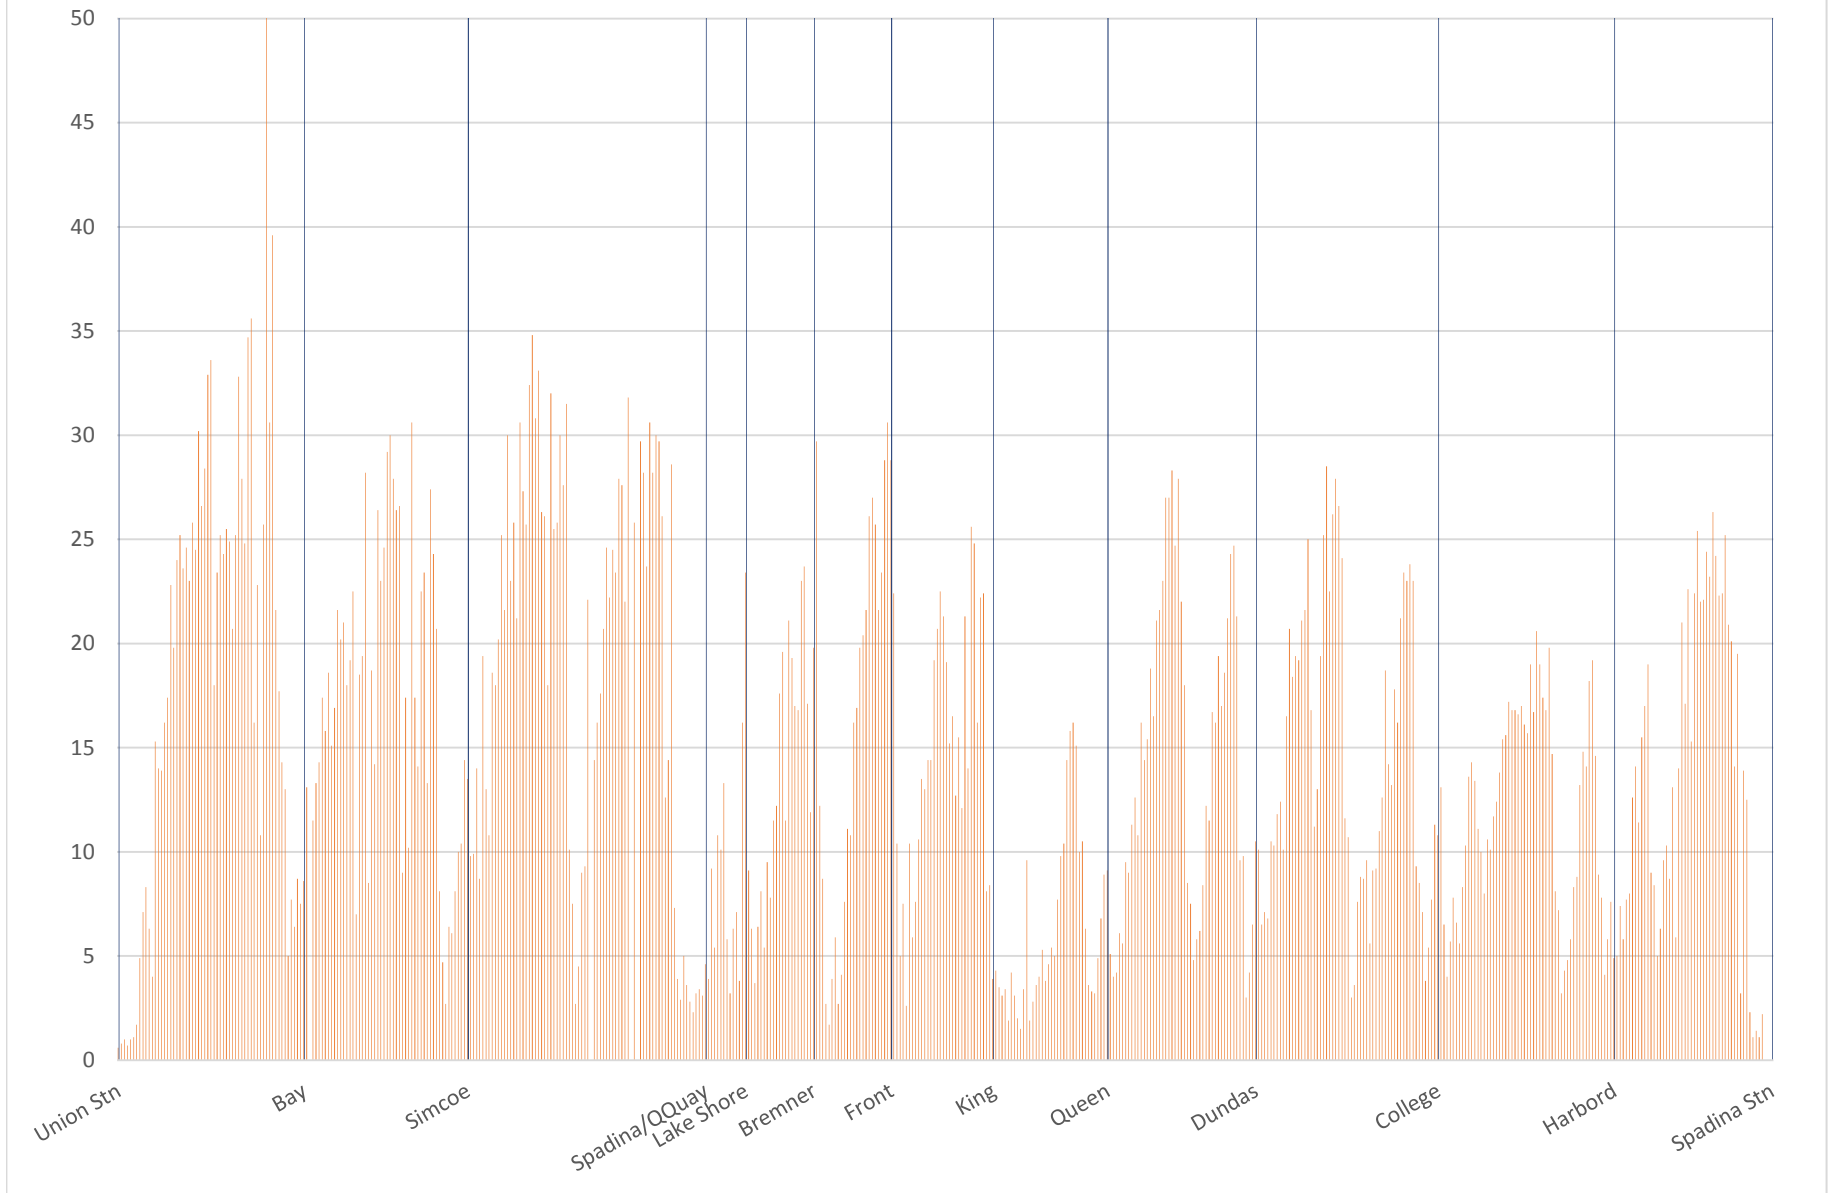

510 Spadina Southbound January 11-12-13-14-15-18-19-20-21-22 2016 Average Speed 600 to 700

510 Spadina Southbound January 11-12-13-14-15-18-19-20-21-22 2016 Average Speed 700 to 800

510 Spadina Southbound January 11-12-13-14-15-18-19-20-21-22 2016 Average Speed 800 to 900

510 Spadina Southbound January 11-12-13-14-15-18-19-20-21-22 2016 Average Speed 900 to 1000

510 Spadina Southbound January 11-12-13-14-15-18-19-20-21-22 2016 Average Speed 1000 to 1100

510 Spadina Southbound January 11-12-13-14-15-18-19-20-21-22 2016 Average Speed 1100 to 1200

510 Spadina Southbound January 11-12-13-14-15-18-19-20-21-22 2016 Average Speed 1200 to 1300

510 Spadina Southbound January 11-12-13-14-15-18-19-20-21-22 2016 Average Speed 1300 to 1400

510 Spadina Southbound January 11-12-13-14-15-18-19-20-21-22 2016 Average Speed 1400 to 1500

510 Spadina Southbound January 11-12-13-14-15-18-19-20-21-22 2016 Average Speed 1800 to 1900

510 Spadina Southbound January 11-12-13-14-15-18-19-20-21-22 2016 Average Speed 1900 to 2000