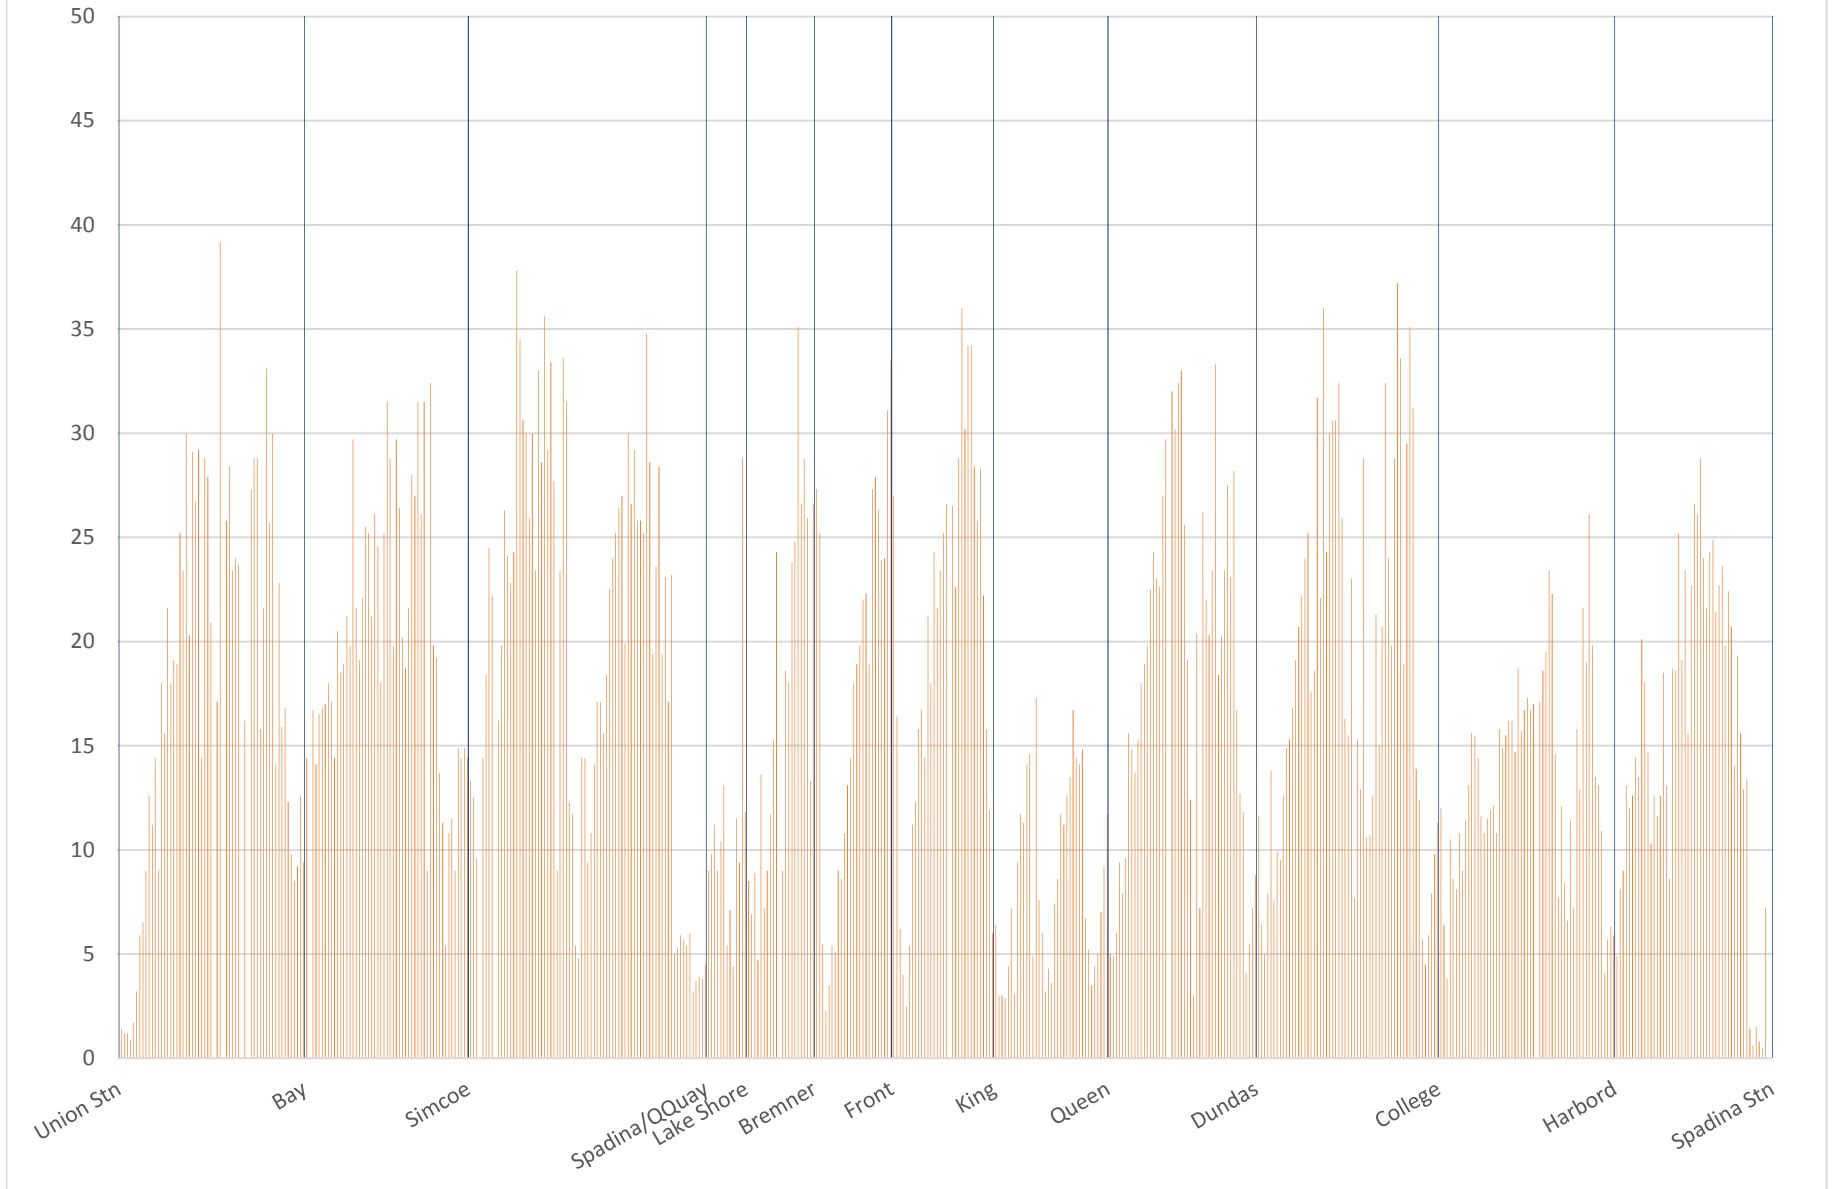

510 Spadina Southbound January 11-12-13-14-15-18-19-20-21-22 2016 Average Speed 600 to 700

510 Spadina Southbound January 11-12-13-14-15-18-19-20-21-22 2016 Average Speed 700 to 800

510 Spadina Southbound January 11-12-13-14-15-18-19-20-21-22 2016 Average Speed 800 to 900

510 Spadina Southbound January 11-12-13-14-15-18-19-20-21-22 2016 Average Speed 900 to 1000

510 Spadina Southbound January 11-12-13-14-15-18-19-20-21-22 2016 Average Speed 1000 to 1100

510 Spadina Southbound January 11-12-13-14-15-18-19-20-21-22 2016 Average Speed 1100 to 1200

510 Spadina Southbound January 11-12-13-14-15-18-19-20-21-22 2016 Average Speed 1200 to 1300

510 Spadina Southbound January 11-12-13-14-15-18-19-20-21-22 2016 Average Speed 1300 to 1400

510 Spadina Southbound January 11-12-13-14-15-18-19-20-21-22 2016 Average Speed 1400 to 1500

510 Spadina Southbound January 11-12-13-14-15-18-19-20-21-22 2016 Average Speed 1800 to 1900

510 Spadina Southbound January 11-12-13-14-15-18-19-20-21-22 2016 Average Speed 1900 to 2000