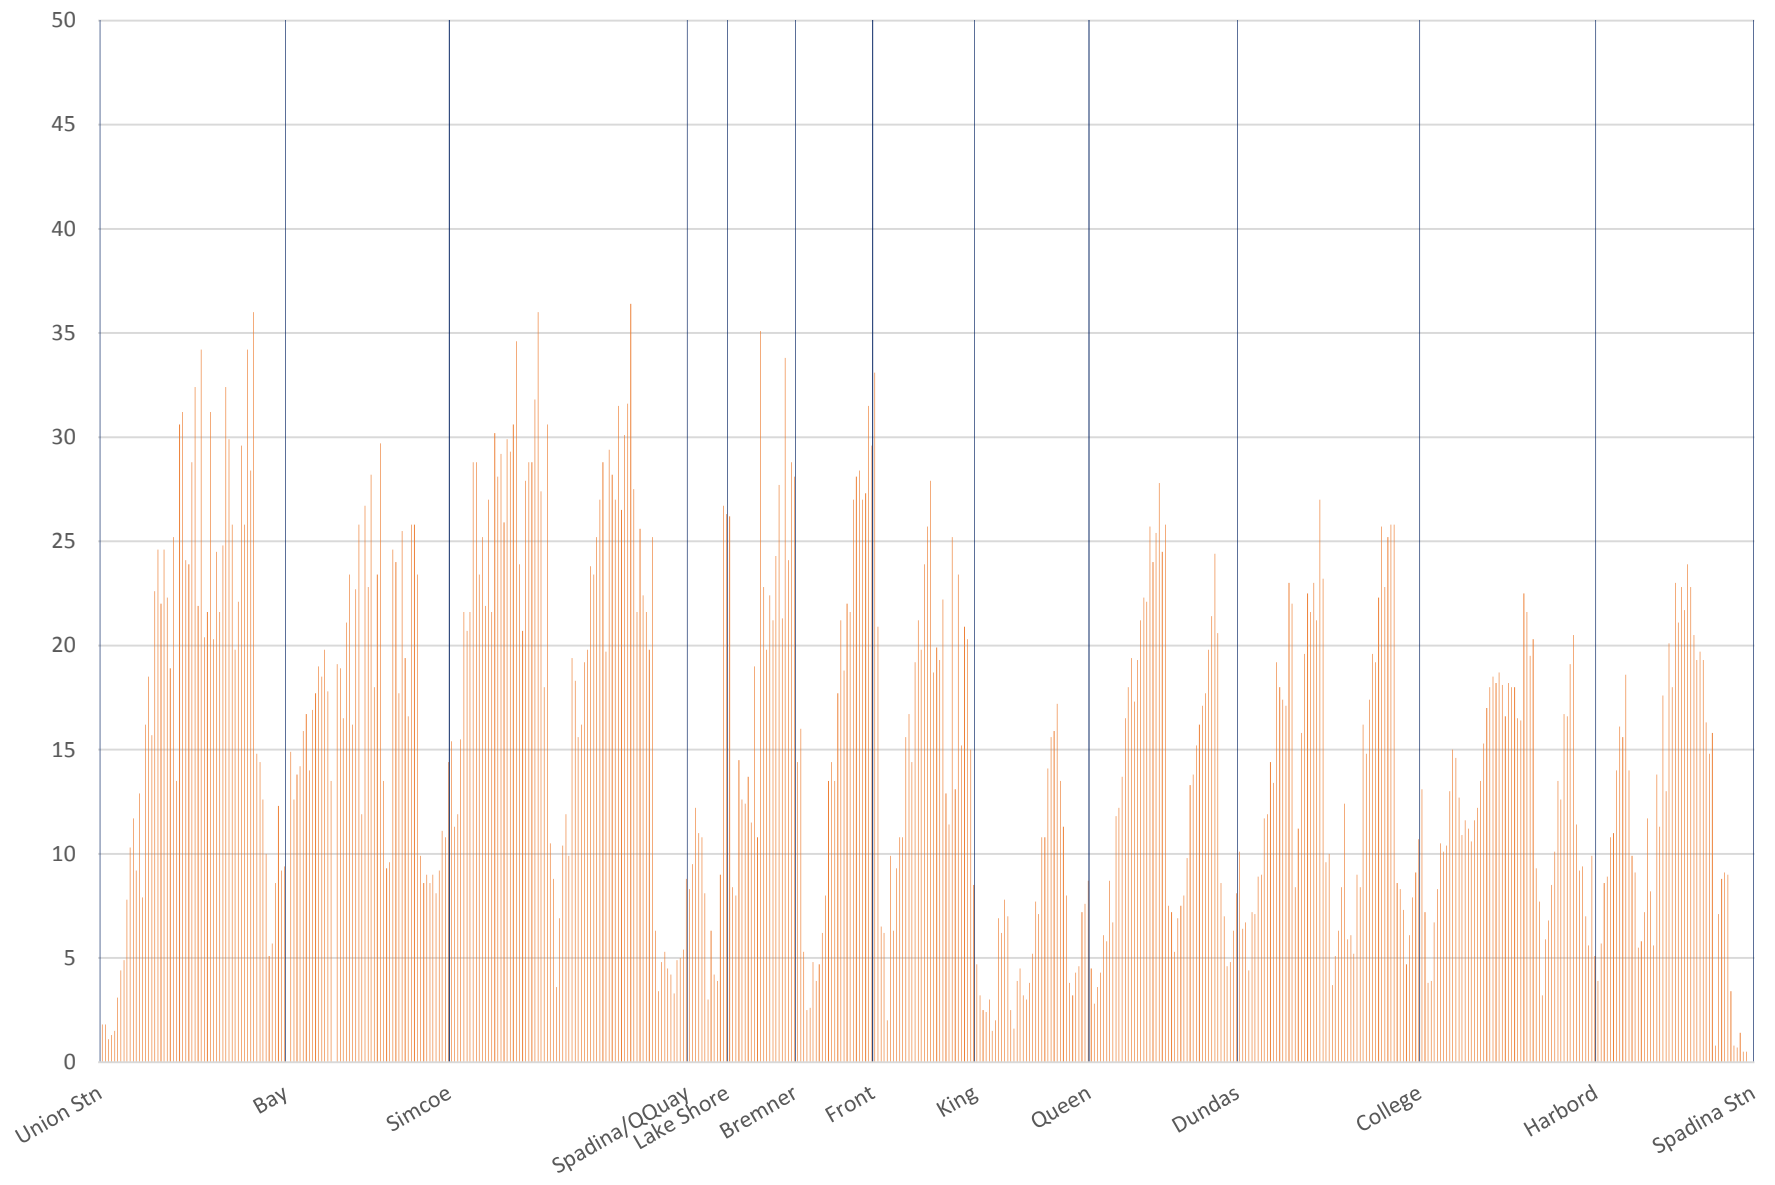

510 Spadina Southbound January 11-12-13-14-15-18-19-20-21-22 2016 Average Speed 600 to 700

510 Spadina Southbound January 11-12-13-14-15-18-19-20-21-22 2016 Average Speed 700 to 800

510 Spadina Southbound January 11-12-13-14-15-18-19-20-21-22 2016 Average Speed 800 to 900

510 Spadina Southbound January 11-12-13-14-15-18-19-20-21-22 2016 Average Speed 900 to 1000

510 Spadina Southbound January 11-12-13-14-15-18-19-20-21-22 2016 Average Speed 1000 to 1100

510 Spadina Southbound January 11-12-13-14-15-18-19-20-21-22 2016 Average Speed 1100 to 1200

510 Spadina Southbound January 11-12-13-14-15-18-19-20-21-22 2016 Average Speed 1200 to 1300

510 Spadina Southbound January 11-12-13-14-15-18-19-20-21-22 2016 Average Speed 1300 to 1400

510 Spadina Southbound January 11-12-13-14-15-18-19-20-21-22 2016 Average Speed 1400 to 1500

510 Spadina Southbound January 11-12-13-14-15-18-19-20-21-22 2016 Average Speed 1500 to 1600

510 Spadina Southbound January 11-12-13-14-15-18-19-20-21-22 2016 Average Speed 1600 to 1700

510 Spadina Southbound January 11-12-13-14-15-18-19-20-21-22 2016 Average Speed 1700 to 1800