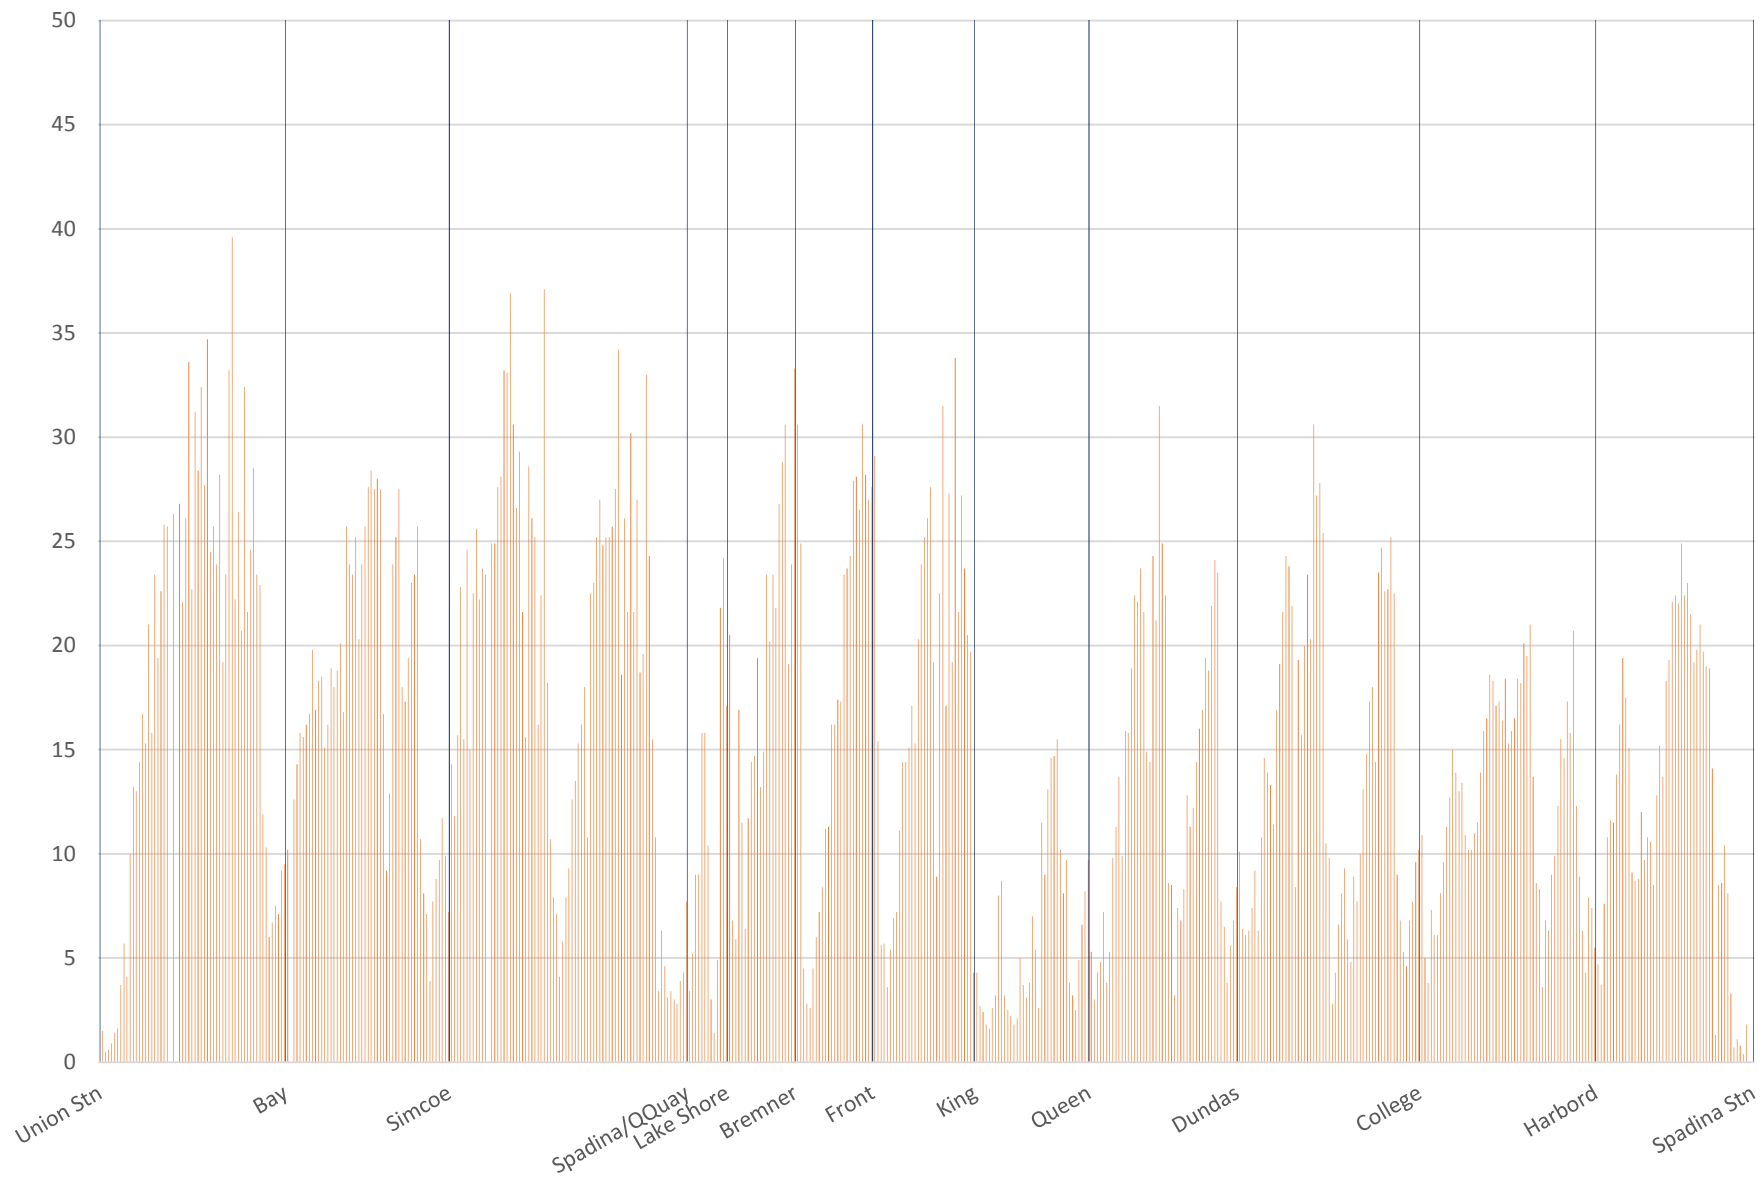

510 Spadina Southbound January 11-12-13-14-15-18-19-20-21-22 2016 Average Speed 900 to 1000

510 Spadina Southbound January 11-12-13-14-15-18-19-20-21-22 2016 Average Speed 1000 to 1100

510 Spadina Southbound January 11-12-13-14-15-18-19-20-21-22 2016 Average Speed 1100 to 1200

510 Spadina Southbound January 11-12-13-14-15-18-19-20-21-22 2016 Average Speed 1200 to 1300

510 Spadina Southbound January 11-12-13-14-15-18-19-20-21-22 2016 Average Speed 1300 to 1400

510 Spadina Southbound January 11-12-13-14-15-18-19-20-21-22 2016 Average Speed 1400 to 1500

510 Spadina Southbound January 11-12-13-14-15-18-19-20-21-22 2016 Average Speed 1500 to 1600

510 Spadina Southbound January 11-12-13-14-15-18-19-20-21-22 2016 Average Speed 1600 to 1700

510 Spadina Southbound January 11-12-13-14-15-18-19-20-21-22 2016 Average Speed 1700 to 1800

510 Spadina Southbound January 11-12-13-14-15-18-19-20-21-22 2016 Average Speed 1800 to 1900

510 Spadina Southbound January 11-12-13-14-15-18-19-20-21-22 2016 Average Speed 1900 to 2000