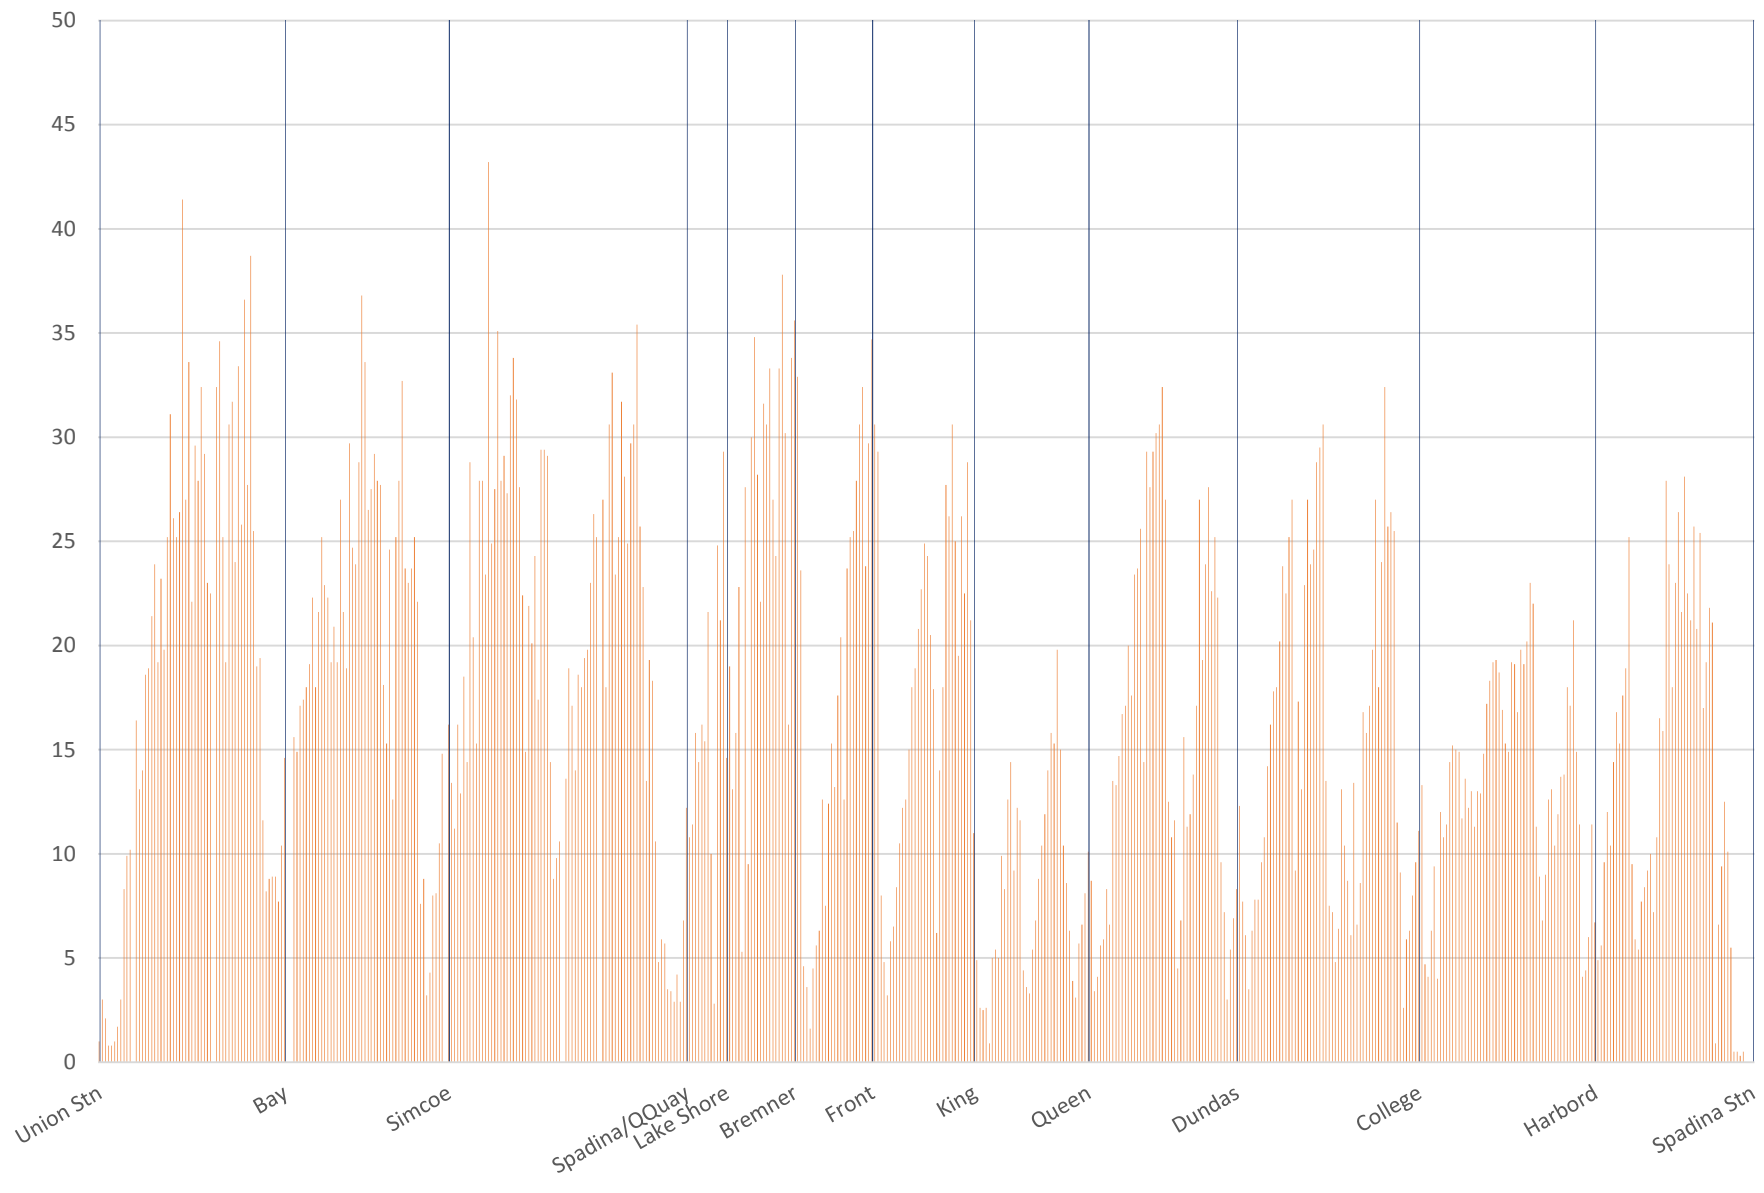

510 Spadina Southbound January 11-12-13-14-15-18-19-20-21-22 2016 Average Speed 1500 to 1600

510 Spadina Southbound January 11-12-13-14-15-18-19-20-21-22 2016 Average Speed 1600 to 1700

510 Spadina Southbound January 11-12-13-14-15-18-19-20-21-22 2016 Average Speed 1700 to 1800

510 Spadina Southbound January 11-12-13-14-15-18-19-20-21-22 2016 Average Speed 1800 to 1900

510 Spadina Southbound January 11-12-13-14-15-18-19-20-21-22 2016 Average Speed 1900 to 2000

# 510 Spadina Southbound January 11-12-13-14-15-18-19-20-21-22 2016 Average Speed 2000 to 2100

510 Spadina Southbound January 11-12-13-14-15-18-19-20-21-22 2016 Average Speed 2100 to 2200

510 Spadina Southbound January 11-12-13-14-15-18-19-20-21-22 2016 Average Speed 2200 to 2300

510 Spadina Southbound January 11-12-13-14-15-18-19-20-21-22 2016 Average Speed 2300 to 2400

510 Spadina Southbound January 11-12-13-14-15-18-19-20-21-22 2016 Average Speed 2400 to 2500

510 Spadina Southbound January 11-12-13-14-15-18-19-20-21-22 2016 Average Speed 2500 to 2600