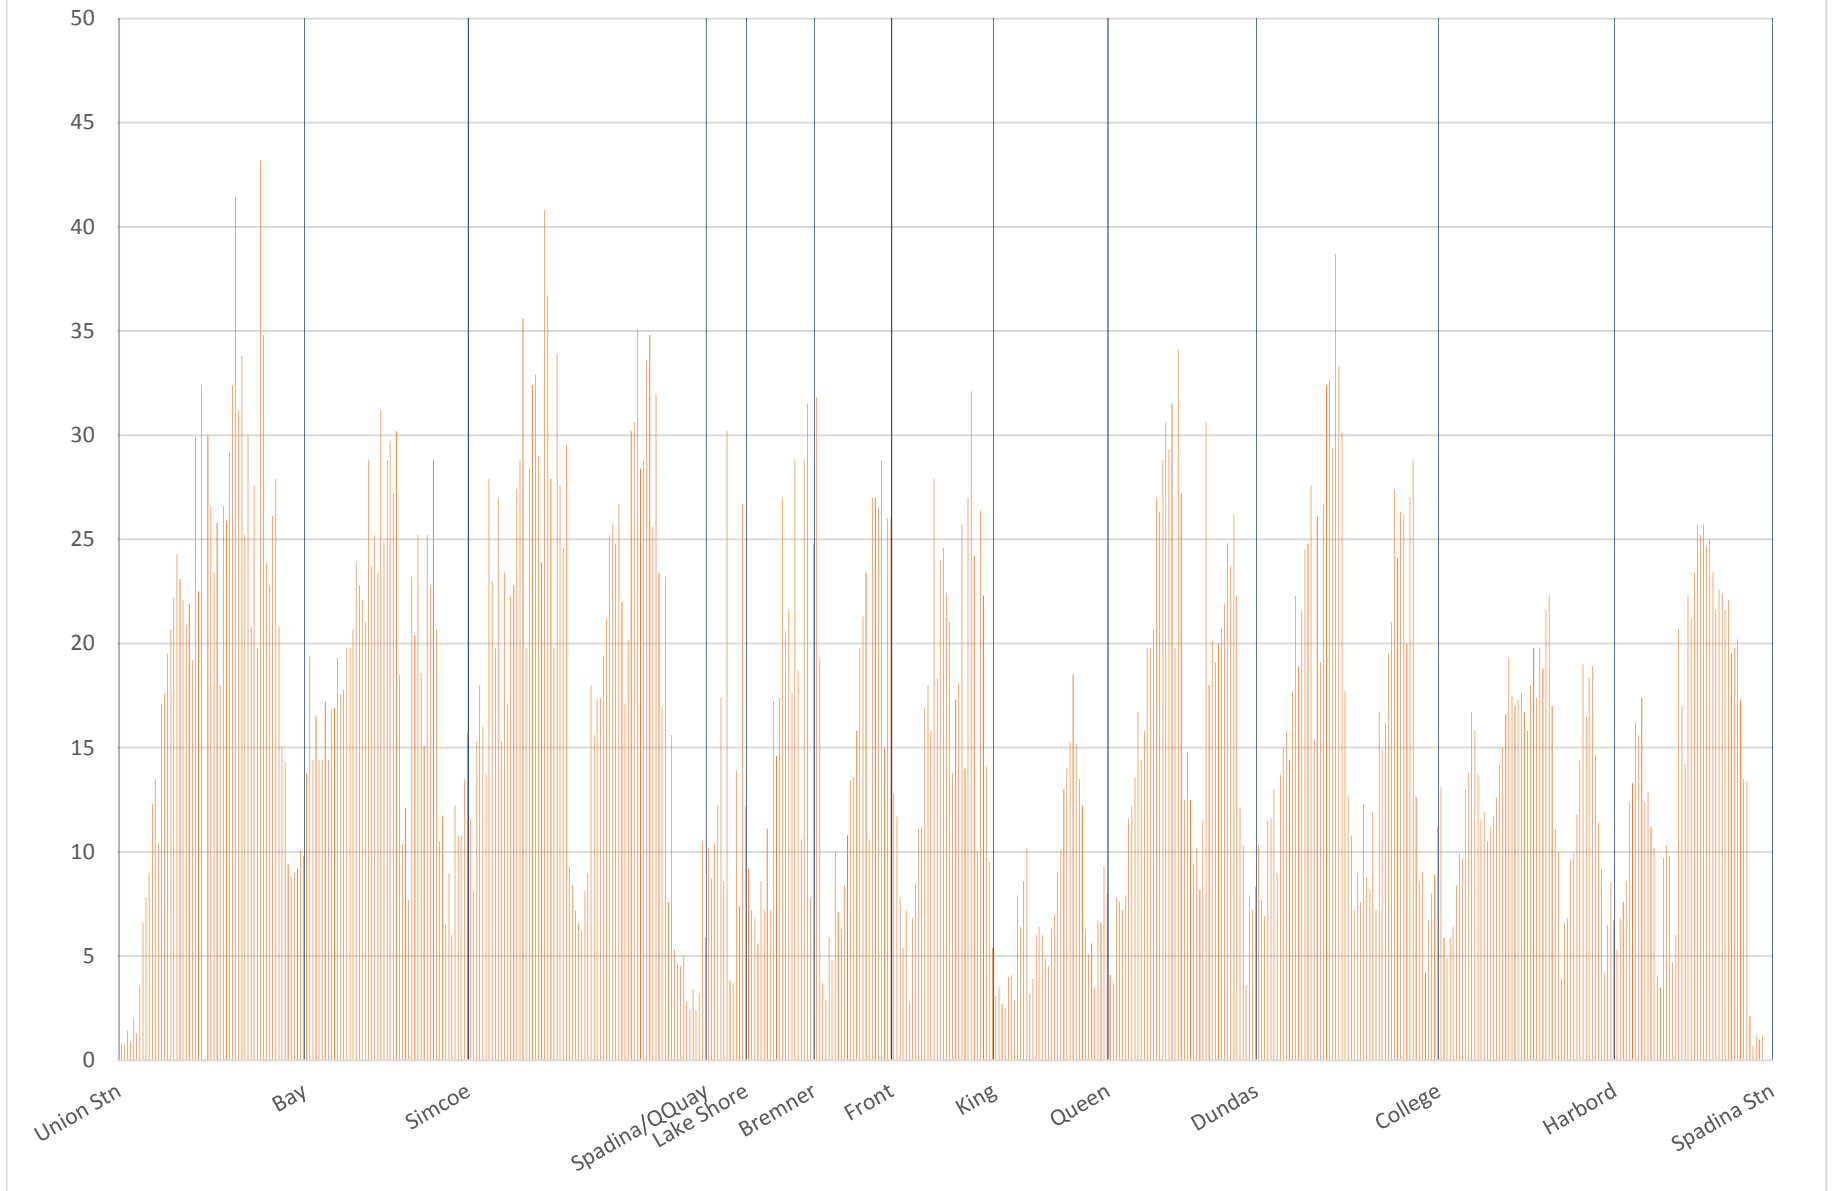

510 Spadina Southbound January 11-12-13-14-15-18-19-20-21-22 2016 Average Speed 600 to 700

510 Spadina Southbound January 11-12-13-14-15-18-19-20-21-22 2016 Average Speed 700 to 800

510 Spadina Southbound January 11-12-13-14-15-18-19-20-21-22 2016 Average Speed 800 to 900

510 Spadina Southbound January 11-12-13-14-15-18-19-20-21-22 2016 Average Speed 900 to 1000

510 Spadina Southbound January 11-12-13-14-15-18-19-20-21-22 2016 Average Speed 1000 to 1100

510 Spadina Southbound January 11-12-13-14-15-18-19-20-21-22 2016 Average Speed 1100 to 1200

510 Spadina Southbound January 11-12-13-14-15-18-19-20-21-22 2016 Average Speed 1200 to 1300

510 Spadina Southbound January 11-12-13-14-15-18-19-20-21-22 2016 Average Speed 1300 to 1400

510 Spadina Southbound January 11-12-13-14-15-18-19-20-21-22 2016 Average Speed 1400 to 1500

510 Spadina Southbound January 11-12-13-14-15-18-19-20-21-22 2016 Average Speed 1800 to 1900

510 Spadina Southbound January 11-12-13-14-15-18-19-20-21-22 2016 Average Speed 1900 to 2000