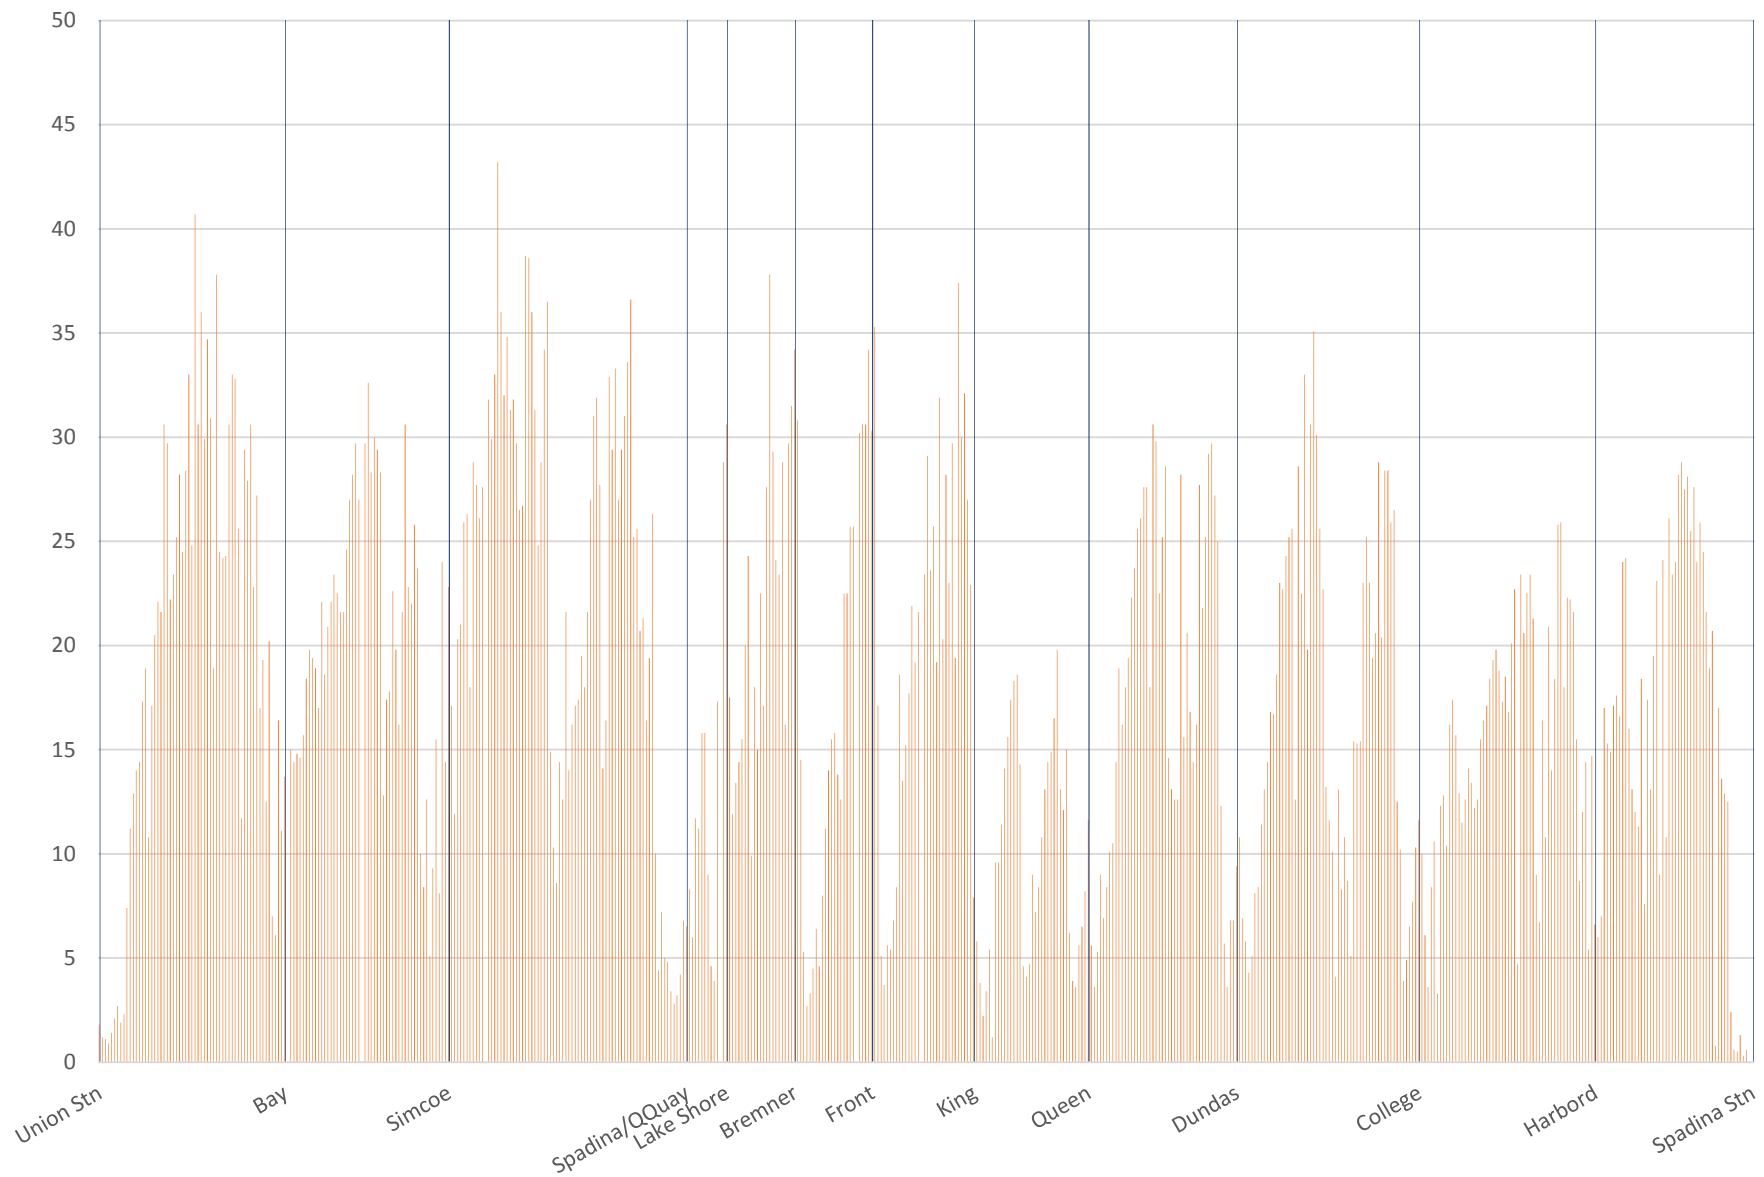

510 Spadina Southbound January 11-12-13-14-15-18-19-20-21-22 2016 Average Speed 1500 to 1600

510 Spadina Southbound January 11-12-13-14-15-18-19-20-21-22 2016 Average Speed 1600 to 1700

510 Spadina Southbound January 11-12-13-14-15-18-19-20-21-22 2016 Average Speed 1700 to 1800

510 Spadina Southbound January 11-12-13-14-15-18-19-20-21-22 2016 Average Speed 1800 to 1900

510 Spadina Southbound January 11-12-13-14-15-18-19-20-21-22 2016 Average Speed 1900 to 2000

# 510 Spadina Southbound January 11-12-13-14-15-18-19-20-21-22 2016 Average Speed 2000 to 2100

510 Spadina Southbound January 11-12-13-14-15-18-19-20-21-22 2016 Average Speed 2100 to 2200

510 Spadina Southbound January 11-12-13-14-15-18-19-20-21-22 2016 Average Speed 2200 to 2300

510 Spadina Southbound January 11-12-13-14-15-18-19-20-21-22 2016 Average Speed 2300 to 2400

510 Spadina Southbound January 11-12-13-14-15-18-19-20-21-22 2016 Average Speed 2400 to 2500

510 Spadina Southbound January 11-12-13-14-15-18-19-20-21-22 2016 Average Speed 2500 to 2600