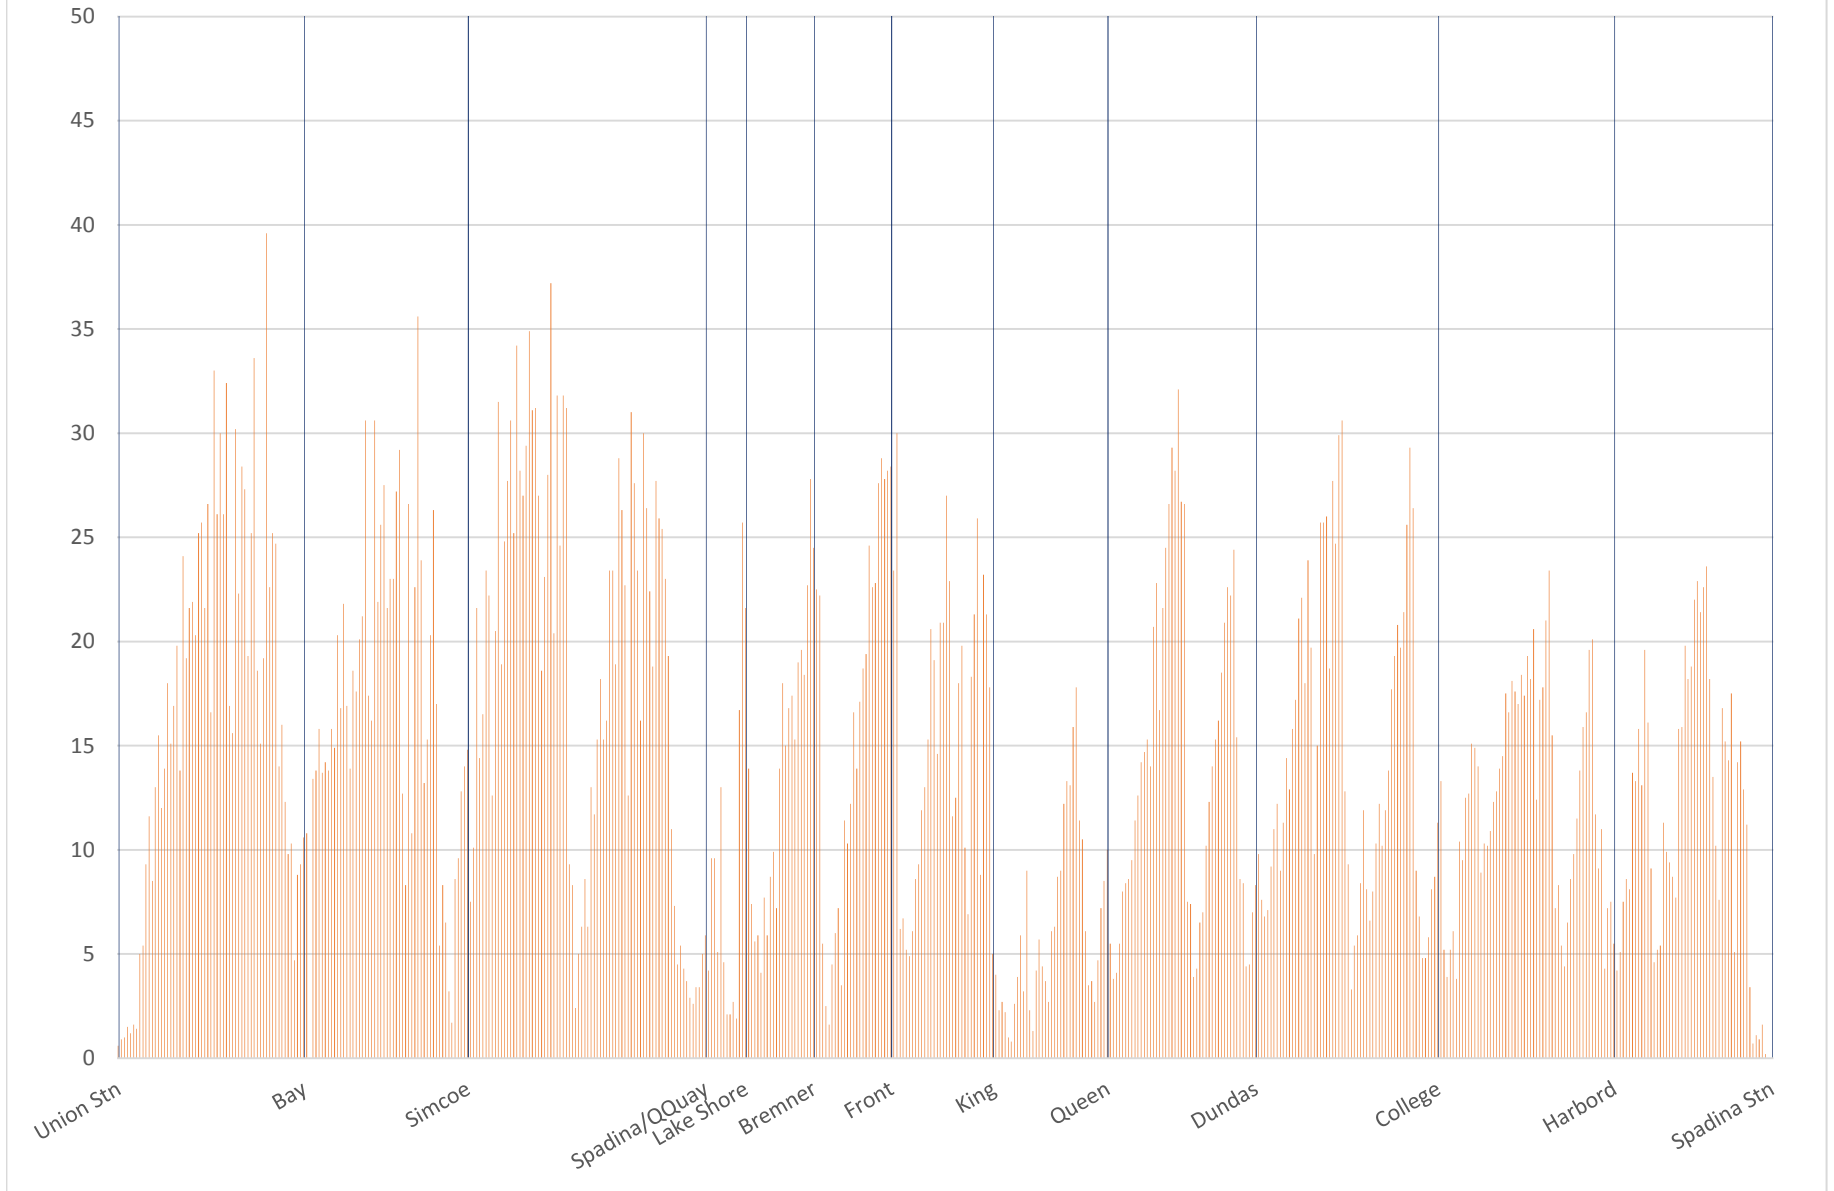

510 Spadina Southbound January 11-12-13-14-15-18-19-20-21-22 2016 Average Speed 600 to 700

510 Spadina Southbound January 11-12-13-14-15-18-19-20-21-22 2016 Average Speed 700 to 800

510 Spadina Southbound January 11-12-13-14-15-18-19-20-21-22 2016 Average Speed 800 to 900

510 Spadina Southbound January 11-12-13-14-15-18-19-20-21-22 2016 Average Speed 900 to 1000

510 Spadina Southbound January 11-12-13-14-15-18-19-20-21-22 2016 Average Speed 1000 to 1100

510 Spadina Southbound January 11-12-13-14-15-18-19-20-21-22 2016 Average Speed 1100 to 1200

510 Spadina Southbound January 11-12-13-14-15-18-19-20-21-22 2016 Average Speed 1200 to 1300

510 Spadina Southbound January 11-12-13-14-15-18-19-20-21-22 2016 Average Speed 1300 to 1400

510 Spadina Southbound January 11-12-13-14-15-18-19-20-21-22 2016 Average Speed 1400 to 1500

510 Spadina Southbound January 11-12-13-14-15-18-19-20-21-22 2016 Average Speed 1800 to 1900

510 Spadina Southbound January 11-12-13-14-15-18-19-20-21-22 2016 Average Speed 1900 to 2000