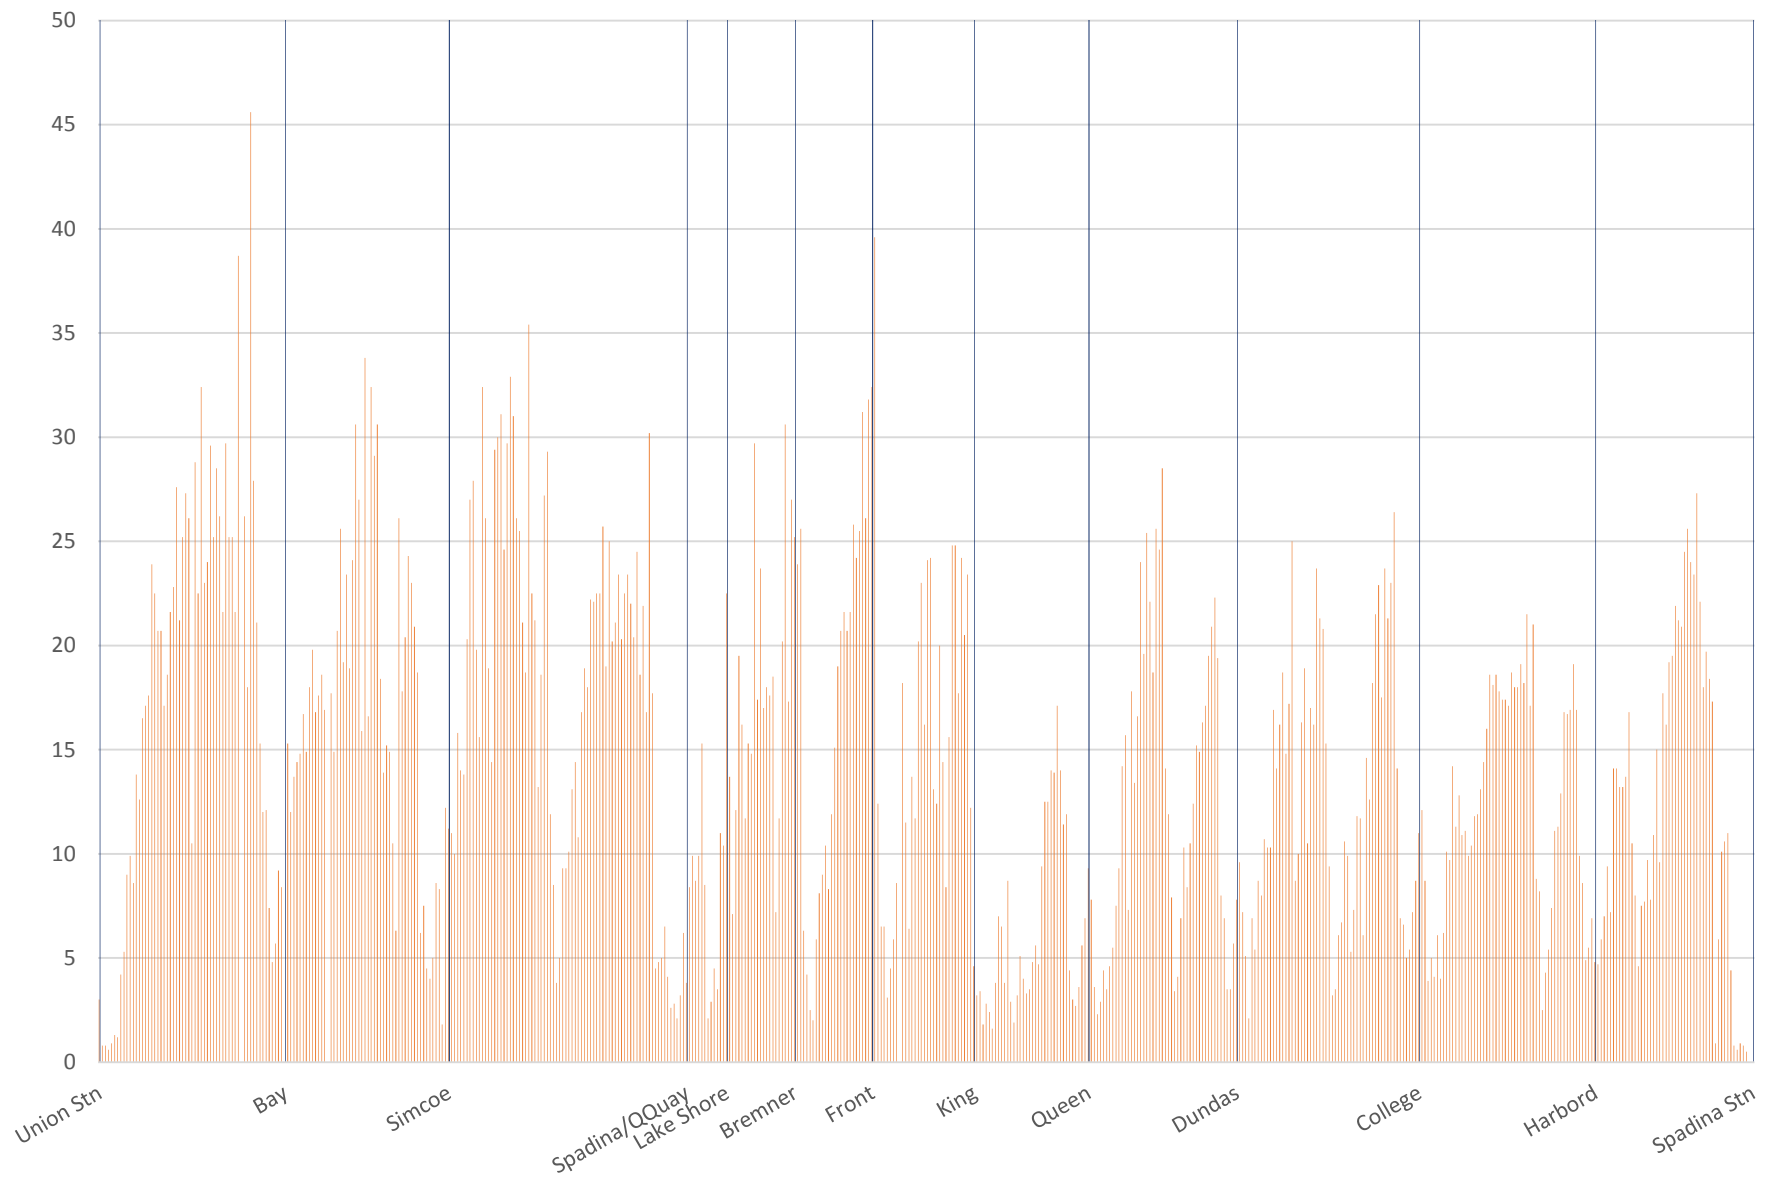

510 Spadina Southbound January 11-12-13-14-15-18-19-20-21-22 2016 Average Speed 1200 to 1300

510 Spadina Southbound January 11-12-13-14-15-18-19-20-21-22 2016 Average Speed 1300 to 1400

510 Spadina Southbound January 11-12-13-14-15-18-19-20-21-22 2016 Average Speed 1400 to 1500

510 Spadina Southbound January 11-12-13-14-15-18-19-20-21-22 2016 Average Speed 1500 to 1600

510 Spadina Southbound January 11-12-13-14-15-18-19-20-21-22 2016 Average Speed 1600 to 1700

510 Spadina Southbound January 11-12-13-14-15-18-19-20-21-22 2016 Average Speed 1700 to 1800

510 Spadina Southbound January 11-12-13-14-15-18-19-20-21-22 2016 Average Speed 1800 to 1900

510 Spadina Southbound January 11-12-13-14-15-18-19-20-21-22 2016 Average Speed 1900 to 2000

# 510 Spadina Southbound January 11-12-13-14-15-18-19-20-21-22 2016 Average Speed 2000 to 2100

510 Spadina Southbound January 11-12-13-14-15-18-19-20-21-22 2016 Average Speed 2100 to 2200

510 Spadina Southbound January 11-12-13-14-15-18-19-20-21-22 2016 Average Speed 2200 to 2300