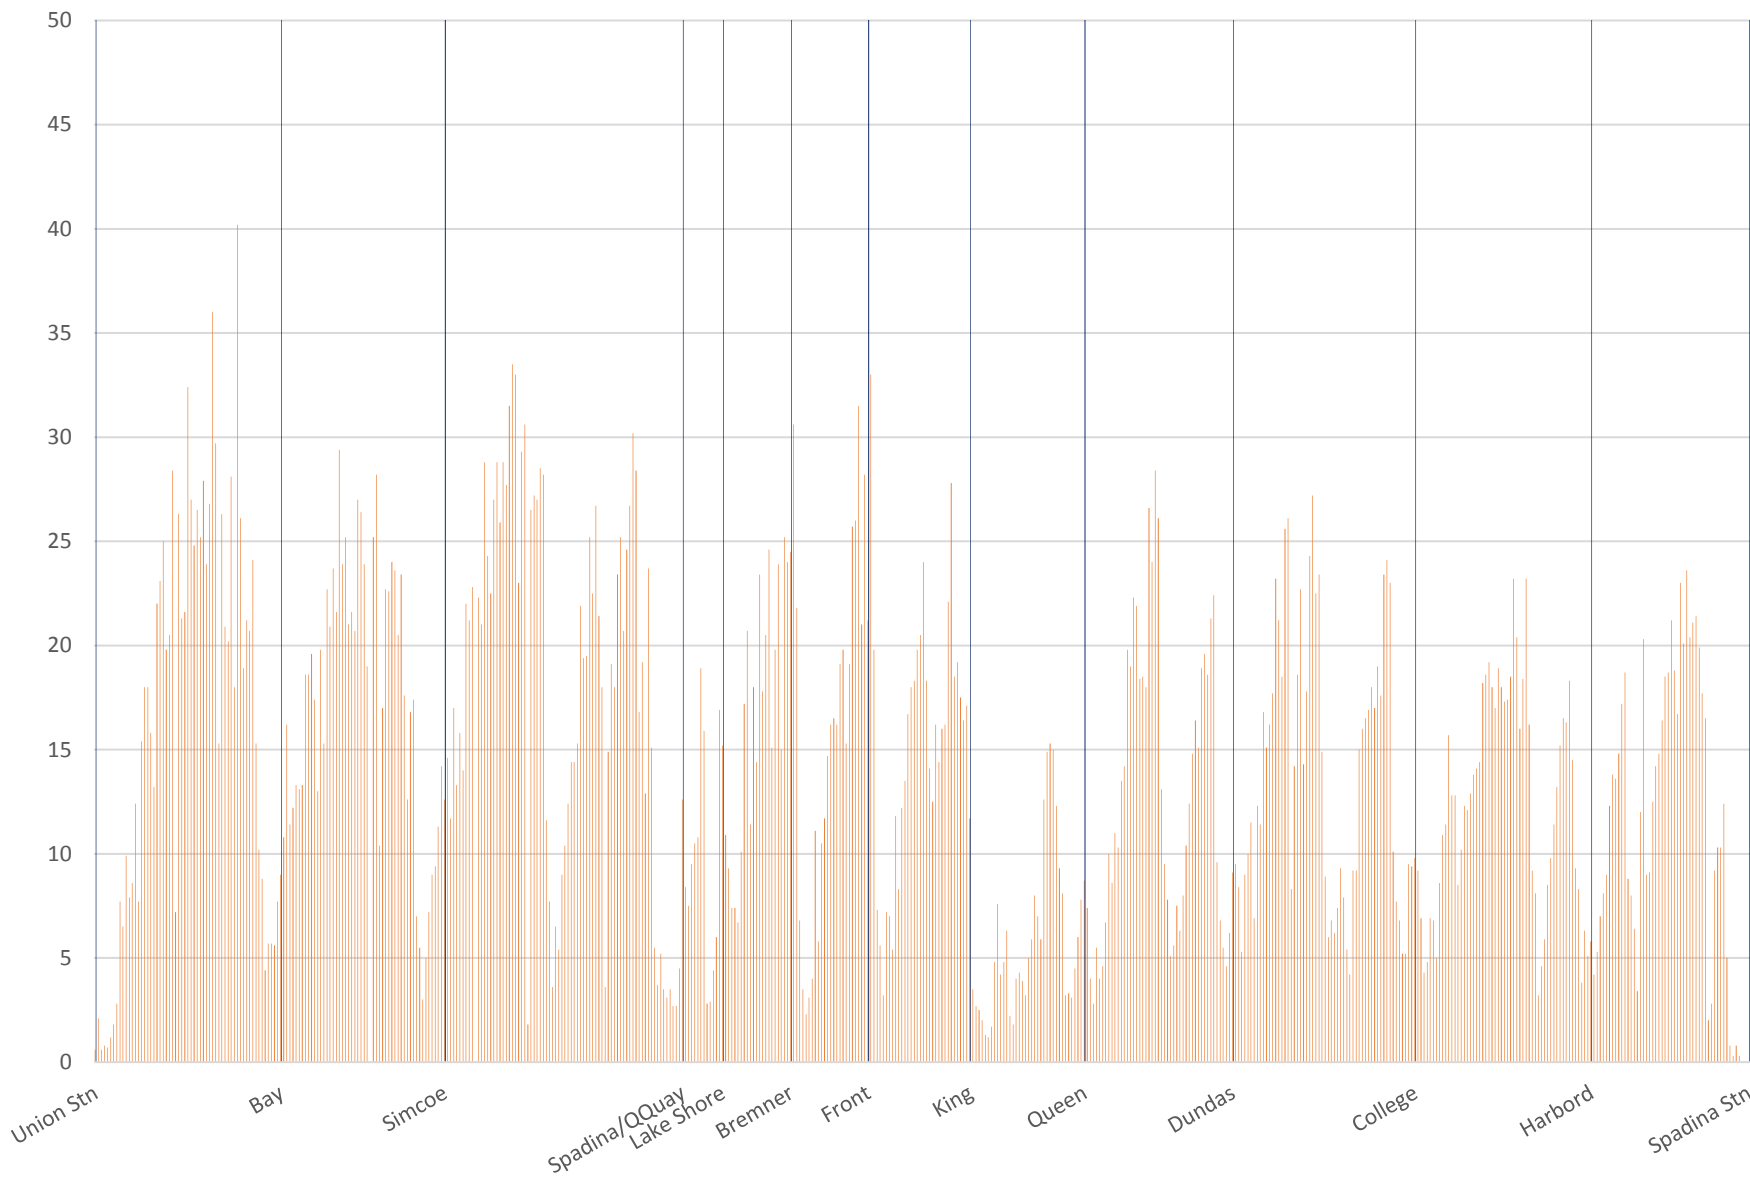

510 Spadina Southbound January 11-12-13-14-15-18-19-20-21-22 2016 Average Speed 900 to 1000

510 Spadina Southbound January 11-12-13-14-15-18-19-20-21-22 2016 Average Speed 1000 to 1100

510 Spadina Southbound January 11-12-13-14-15-18-19-20-21-22 2016 Average Speed 1100 to 1200

510 Spadina Southbound January 11-12-13-14-15-18-19-20-21-22 2016 Average Speed 1200 to 1300

510 Spadina Southbound January 11-12-13-14-15-18-19-20-21-22 2016 Average Speed 1300 to 1400

510 Spadina Southbound January 11-12-13-14-15-18-19-20-21-22 2016 Average Speed 1400 to 1500

510 Spadina Southbound January 11-12-13-14-15-18-19-20-21-22 2016 Average Speed 1500 to 1600

510 Spadina Southbound January 11-12-13-14-15-18-19-20-21-22 2016 Average Speed 1600 to 1700

510 Spadina Southbound January 11-12-13-14-15-18-19-20-21-22 2016 Average Speed 1700 to 1800

510 Spadina Southbound January 11-12-13-14-15-18-19-20-21-22 2016 Average Speed 1800 to 1900

510 Spadina Southbound January 11-12-13-14-15-18-19-20-21-22 2016 Average Speed 1900 to 2000