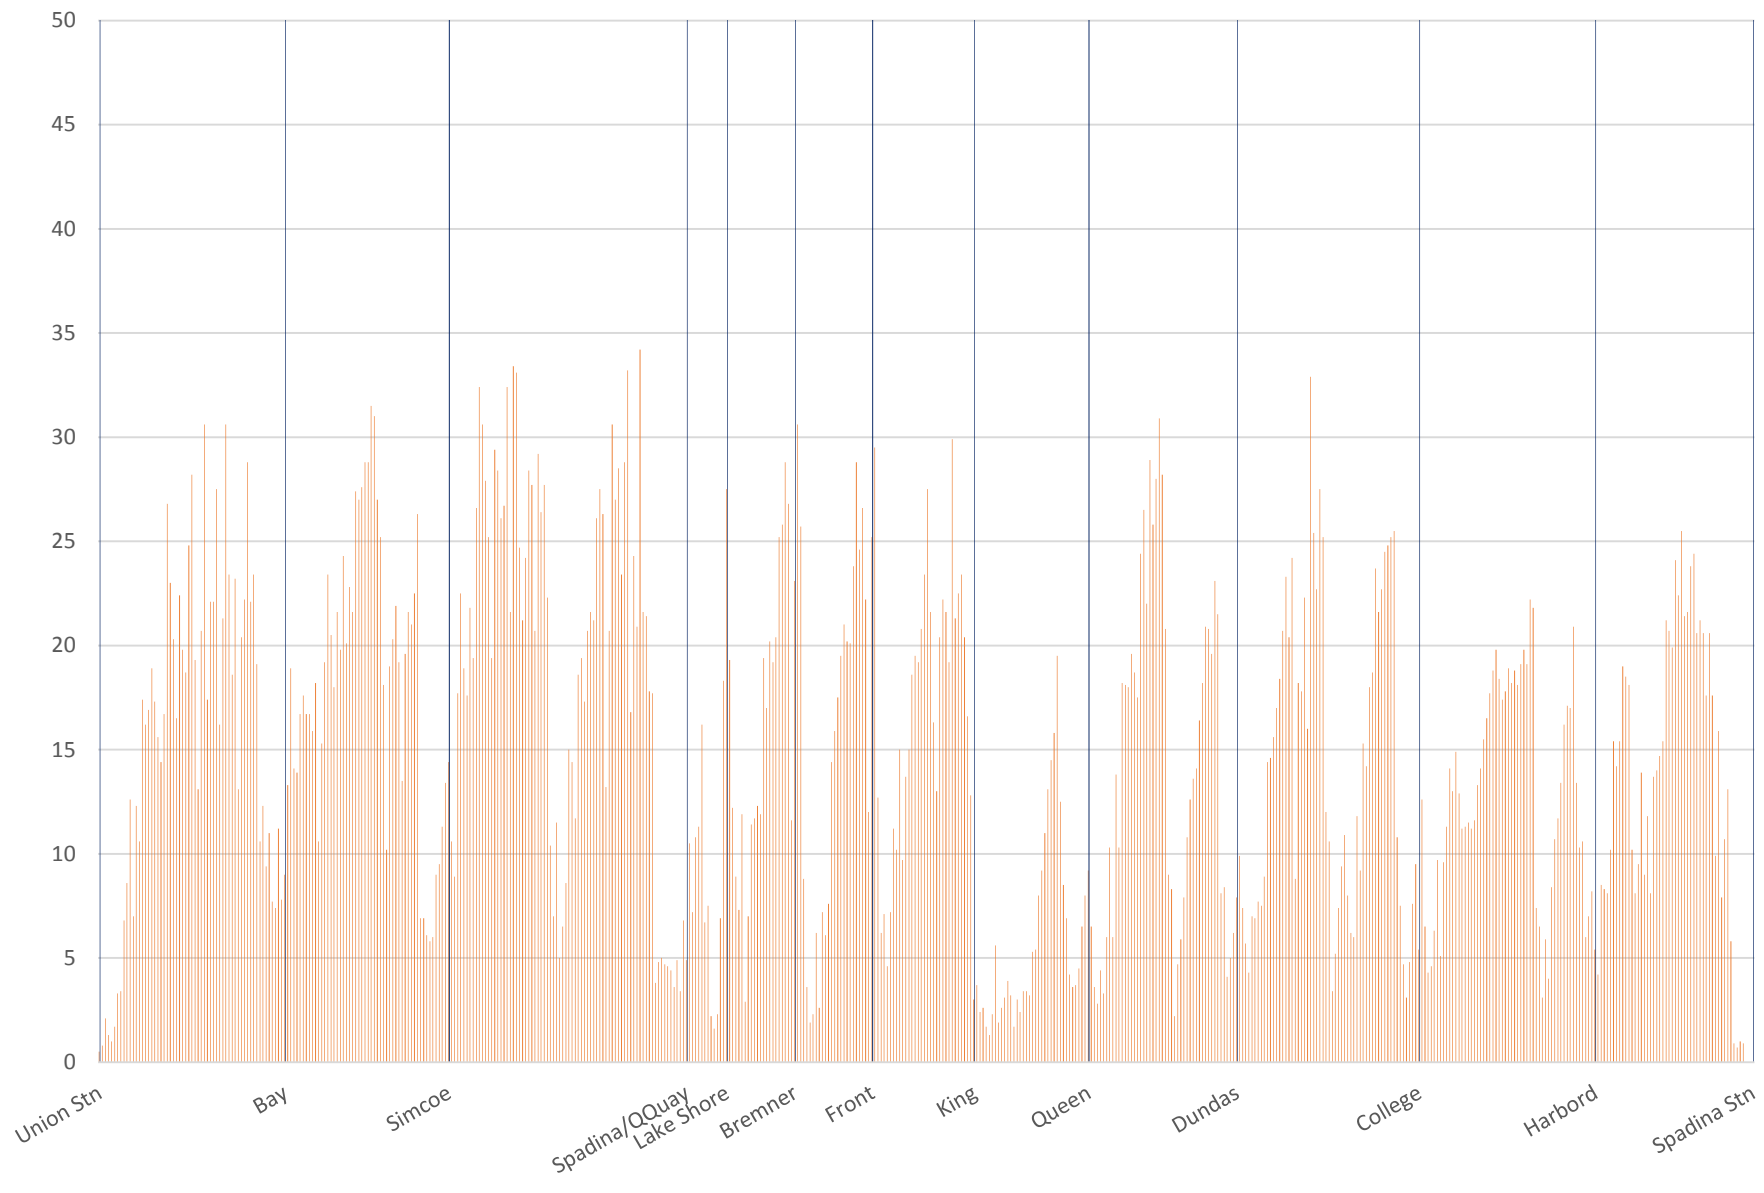

510 Spadina Southbound January 11-12-13-14-15-18-19-20-21-22 2016 Average Speed 600 to 700

510 Spadina Southbound January 11-12-13-14-15-18-19-20-21-22 2016 Average Speed 700 to 800

510 Spadina Southbound January 11-12-13-14-15-18-19-20-21-22 2016 Average Speed 800 to 900

510 Spadina Southbound January 11-12-13-14-15-18-19-20-21-22 2016 Average Speed 900 to 1000

510 Spadina Southbound January 11-12-13-14-15-18-19-20-21-22 2016 Average Speed 1000 to 1100

510 Spadina Southbound January 11-12-13-14-15-18-19-20-21-22 2016 Average Speed 1100 to 1200

510 Spadina Southbound January 11-12-13-14-15-18-19-20-21-22 2016 Average Speed 1200 to 1300

510 Spadina Southbound January 11-12-13-14-15-18-19-20-21-22 2016 Average Speed 1300 to 1400

510 Spadina Southbound January 11-12-13-14-15-18-19-20-21-22 2016 Average Speed 1400 to 1500

510 Spadina Southbound January 11-12-13-14-15-18-19-20-21-22 2016 Average Speed 1800 to 1900

510 Spadina Southbound January 11-12-13-14-15-18-19-20-21-22 2016 Average Speed 1900 to 2000