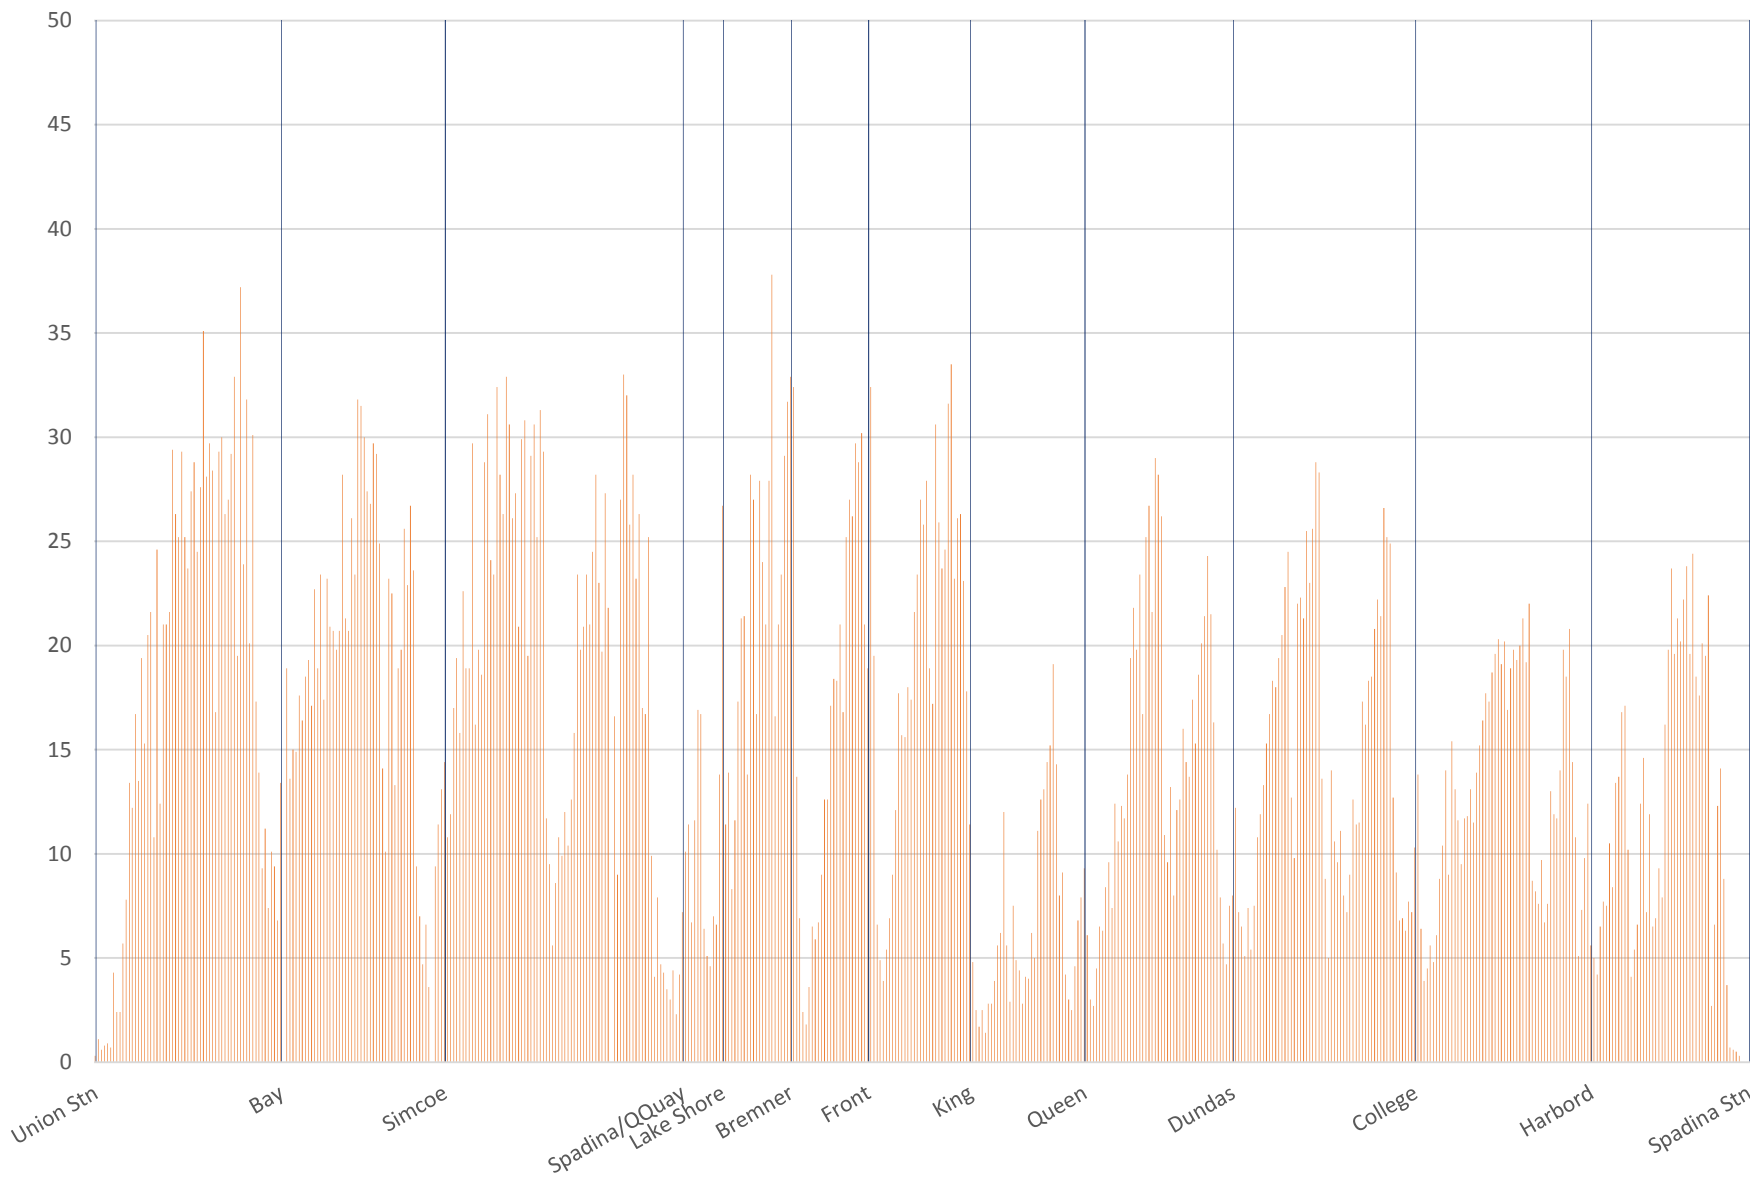

510 Spadina Southbound January 11-12-13-14-15-18-19-20-21-22 2016 Average Speed 1200 to 1300

510 Spadina Southbound January 11-12-13-14-15-18-19-20-21-22 2016 Average Speed 1300 to 1400

510 Spadina Southbound January 11-12-13-14-15-18-19-20-21-22 2016 Average Speed 1400 to 1500

510 Spadina Southbound January 11-12-13-14-15-18-19-20-21-22 2016 Average Speed 1500 to 1600

510 Spadina Southbound January 11-12-13-14-15-18-19-20-21-22 2016 Average Speed 1600 to 1700

510 Spadina Southbound January 11-12-13-14-15-18-19-20-21-22 2016 Average Speed 1700 to 1800

510 Spadina Southbound January 11-12-13-14-15-18-19-20-21-22 2016 Average Speed 1800 to 1900

510 Spadina Southbound January 11-12-13-14-15-18-19-20-21-22 2016 Average Speed 1900 to 2000

# 510 Spadina Southbound January 11-12-13-14-15-18-19-20-21-22 2016 Average Speed 2000 to 2100

510 Spadina Southbound January 11-12-13-14-15-18-19-20-21-22 2016 Average Speed 2100 to 2200

510 Spadina Southbound January 11-12-13-14-15-18-19-20-21-22 2016 Average Speed 2200 to 2300