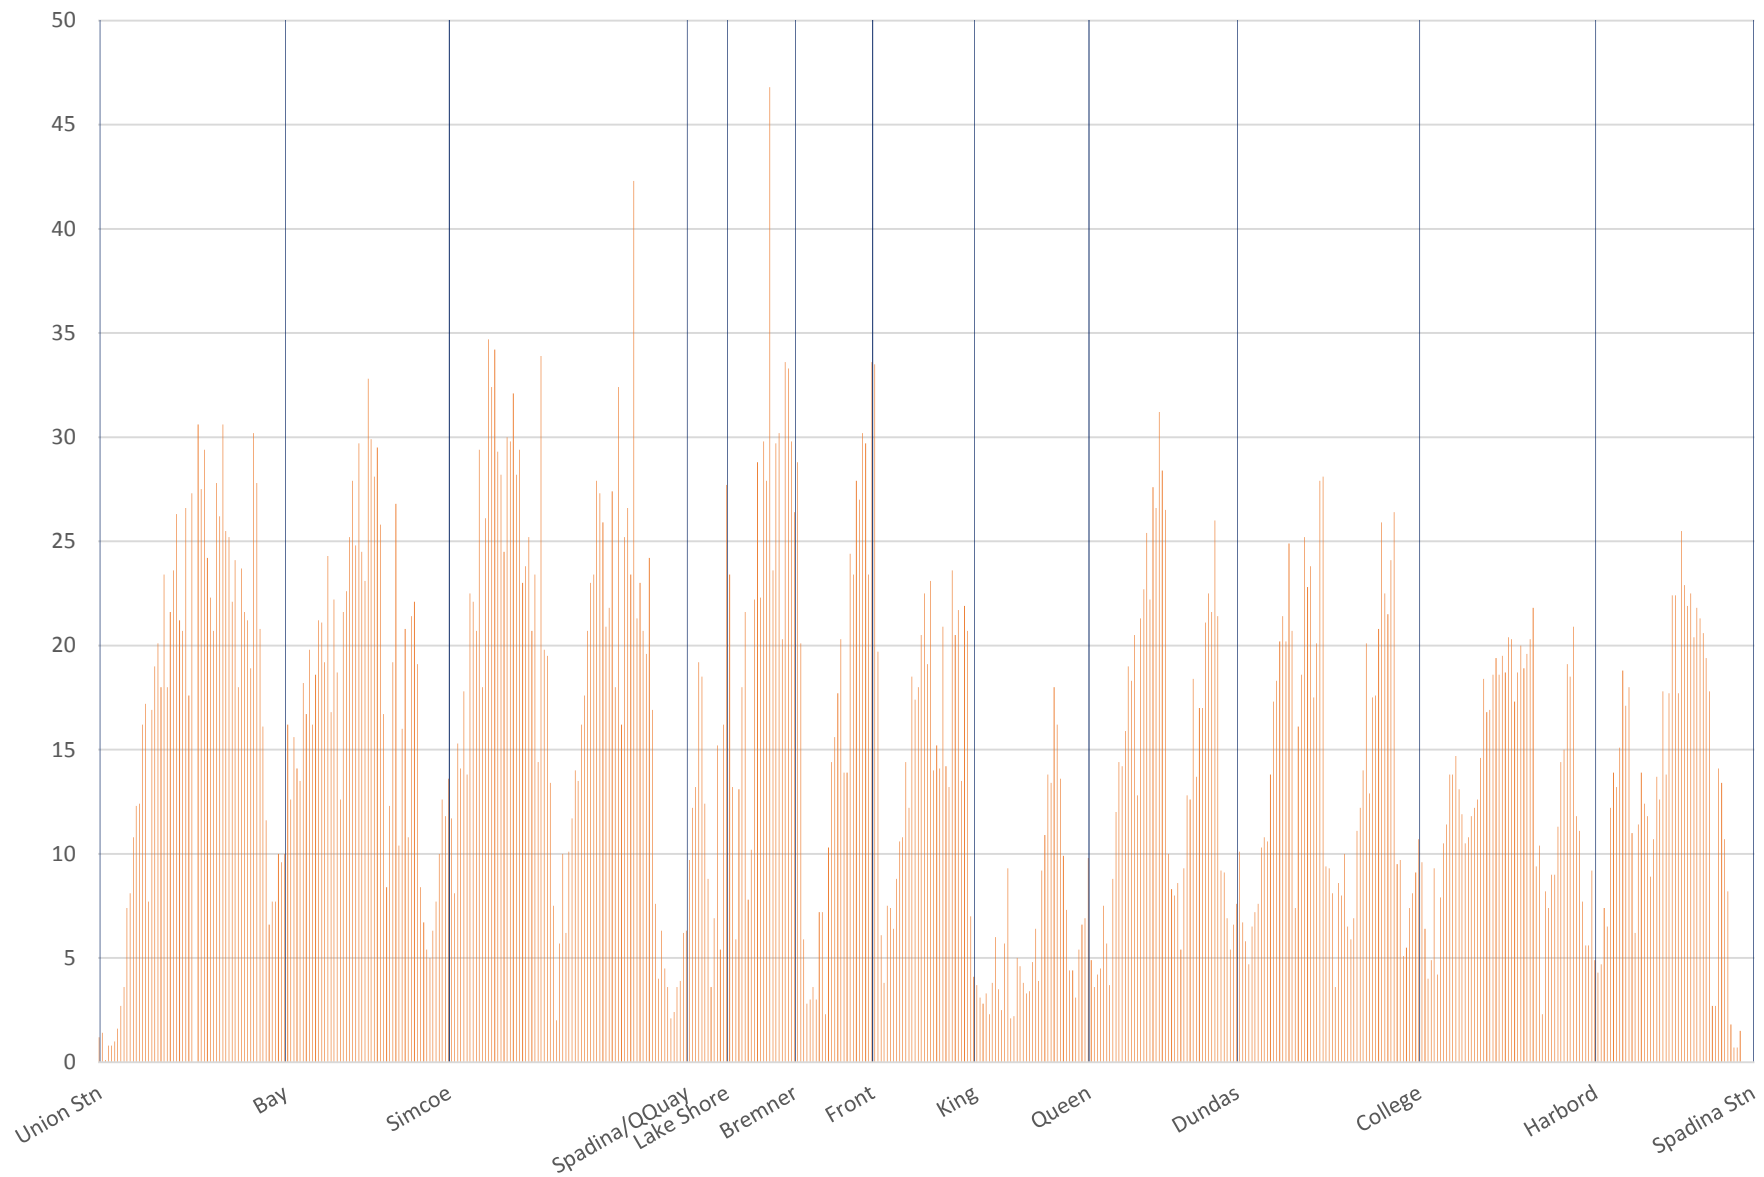

510 Spadina Southbound January 11-12-13-14-15-18-19-20-21-22 2016 Average Speed 1200 to 1300

510 Spadina Southbound January 11-12-13-14-15-18-19-20-21-22 2016 Average Speed 1300 to 1400

510 Spadina Southbound January 11-12-13-14-15-18-19-20-21-22 2016 Average Speed 1400 to 1500

510 Spadina Southbound January 11-12-13-14-15-18-19-20-21-22 2016 Average Speed 1500 to 1600

510 Spadina Southbound January 11-12-13-14-15-18-19-20-21-22 2016 Average Speed 1600 to 1700

510 Spadina Southbound January 11-12-13-14-15-18-19-20-21-22 2016 Average Speed 1700 to 1800

510 Spadina Southbound January 11-12-13-14-15-18-19-20-21-22 2016 Average Speed 1800 to 1900

510 Spadina Southbound January 11-12-13-14-15-18-19-20-21-22 2016 Average Speed 1900 to 2000

# 510 Spadina Southbound January 11-12-13-14-15-18-19-20-21-22 2016 Average Speed 2000 to 2100

510 Spadina Southbound January 11-12-13-14-15-18-19-20-21-22 2016 Average Speed 2100 to 2200

510 Spadina Southbound January 11-12-13-14-15-18-19-20-21-22 2016 Average Speed 2200 to 2300