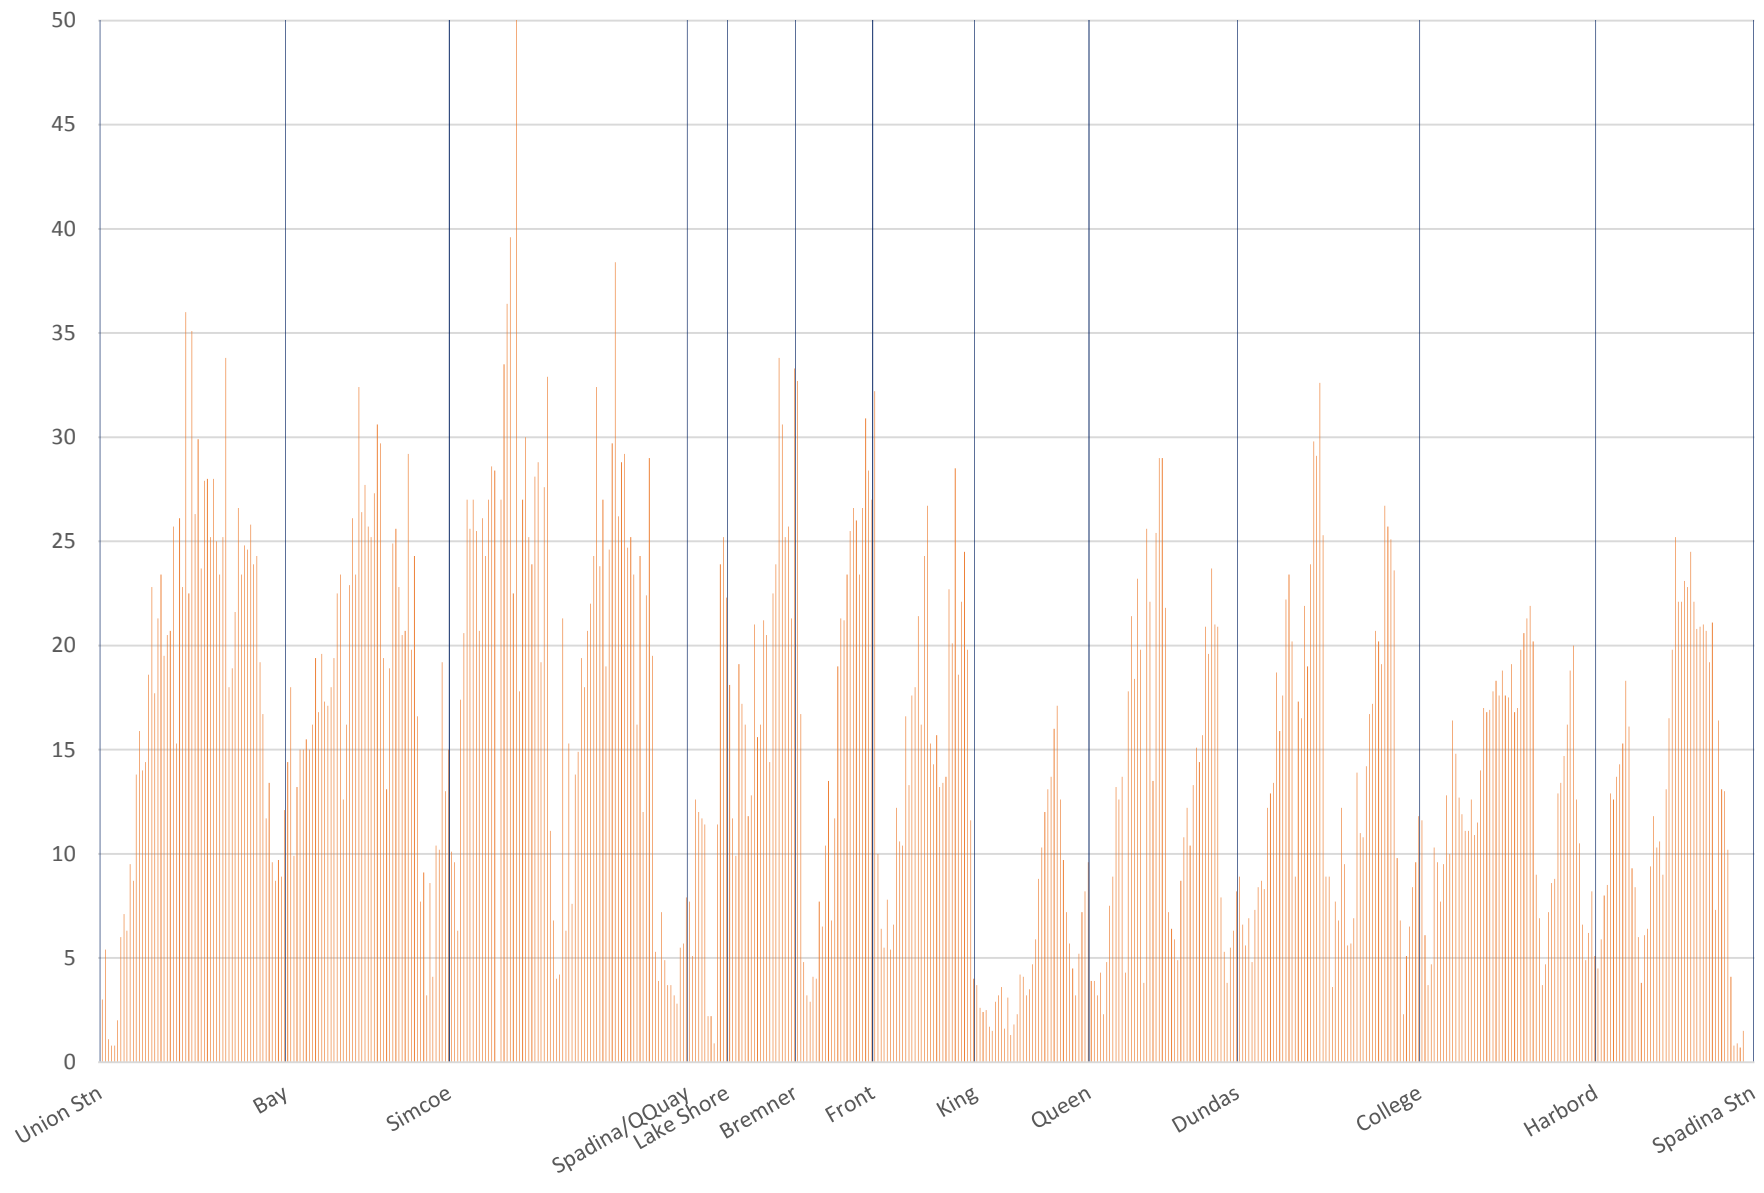

510 Spadina Southbound January 11-12-13-14-15-18-19-20-21-22 2016 Average Speed 600 to 700

510 Spadina Southbound January 11-12-13-14-15-18-19-20-21-22 2016 Average Speed 700 to 800

510 Spadina Southbound January 11-12-13-14-15-18-19-20-21-22 2016 Average Speed 800 to 900

510 Spadina Southbound January 11-12-13-14-15-18-19-20-21-22 2016 Average Speed 900 to 1000

510 Spadina Southbound January 11-12-13-14-15-18-19-20-21-22 2016 Average Speed 1000 to 1100

510 Spadina Southbound January 11-12-13-14-15-18-19-20-21-22 2016 Average Speed 1100 to 1200

510 Spadina Southbound January 11-12-13-14-15-18-19-20-21-22 2016 Average Speed 1200 to 1300

510 Spadina Southbound January 11-12-13-14-15-18-19-20-21-22 2016 Average Speed 1300 to 1400

510 Spadina Southbound January 11-12-13-14-15-18-19-20-21-22 2016 Average Speed 1400 to 1500

510 Spadina Southbound January 11-12-13-14-15-18-19-20-21-22 2016 Average Speed 1500 to 1600

510 Spadina Southbound January 11-12-13-14-15-18-19-20-21-22 2016 Average Speed 1600 to 1700

510 Spadina Southbound January 11-12-13-14-15-18-19-20-21-22 2016 Average Speed 1700 to 1800