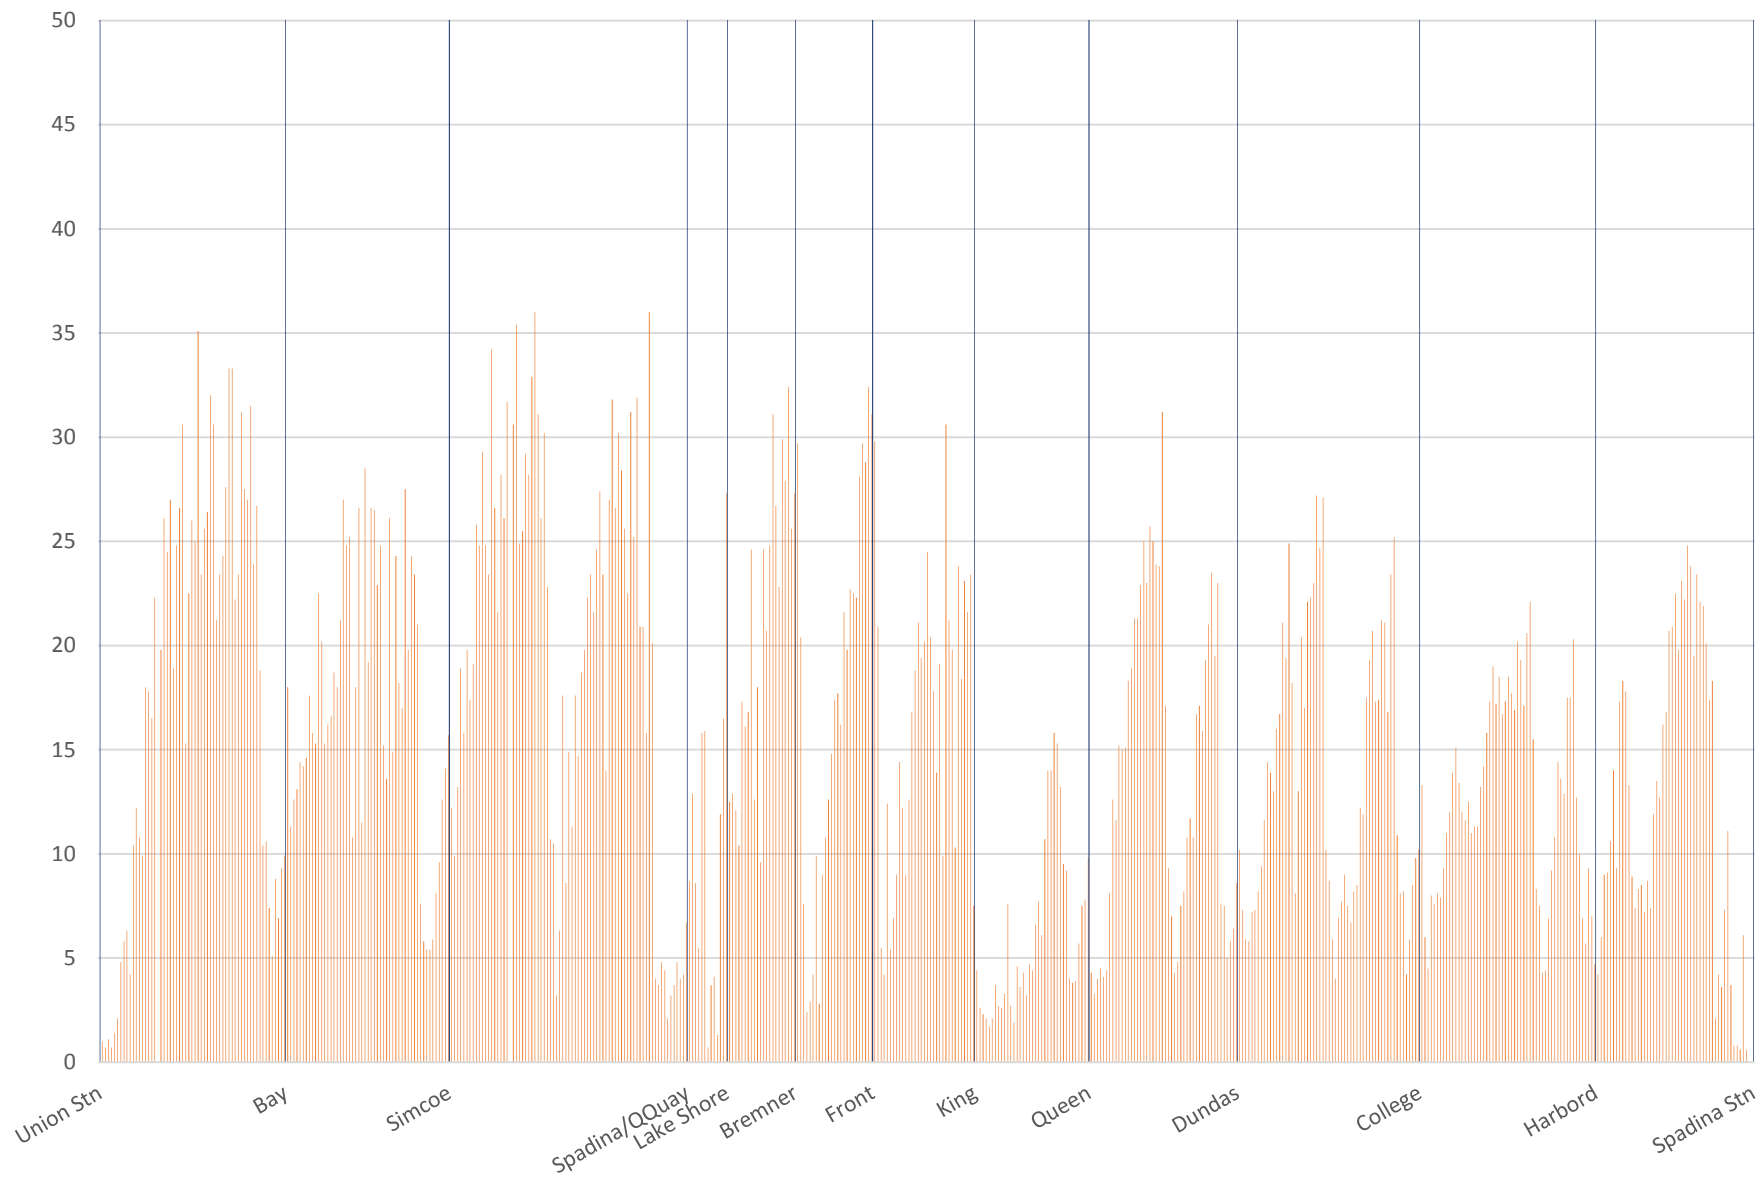

510 Spadina Southbound January 11-12-13-14-15-18-19-20-21-22 2016 Average Speed 600 to 700

510 Spadina Southbound January 11-12-13-14-15-18-19-20-21-22 2016 Average Speed 700 to 800

510 Spadina Southbound January 11-12-13-14-15-18-19-20-21-22 2016 Average Speed 800 to 900

510 Spadina Southbound January 11-12-13-14-15-18-19-20-21-22 2016 Average Speed 900 to 1000

510 Spadina Southbound January 11-12-13-14-15-18-19-20-21-22 2016 Average Speed 1000 to 1100

510 Spadina Southbound January 11-12-13-14-15-18-19-20-21-22 2016 Average Speed 1100 to 1200

510 Spadina Southbound January 11-12-13-14-15-18-19-20-21-22 2016 Average Speed 1200 to 1300

510 Spadina Southbound January 11-12-13-14-15-18-19-20-21-22 2016 Average Speed 1300 to 1400

510 Spadina Southbound January 11-12-13-14-15-18-19-20-21-22 2016 Average Speed 1400 to 1500

510 Spadina Southbound January 11-12-13-14-15-18-19-20-21-22 2016 Average Speed 1500 to 1600

510 Spadina Southbound January 11-12-13-14-15-18-19-20-21-22 2016 Average Speed 1600 to 1700

510 Spadina Southbound January 11-12-13-14-15-18-19-20-21-22 2016 Average Speed 1700 to 1800