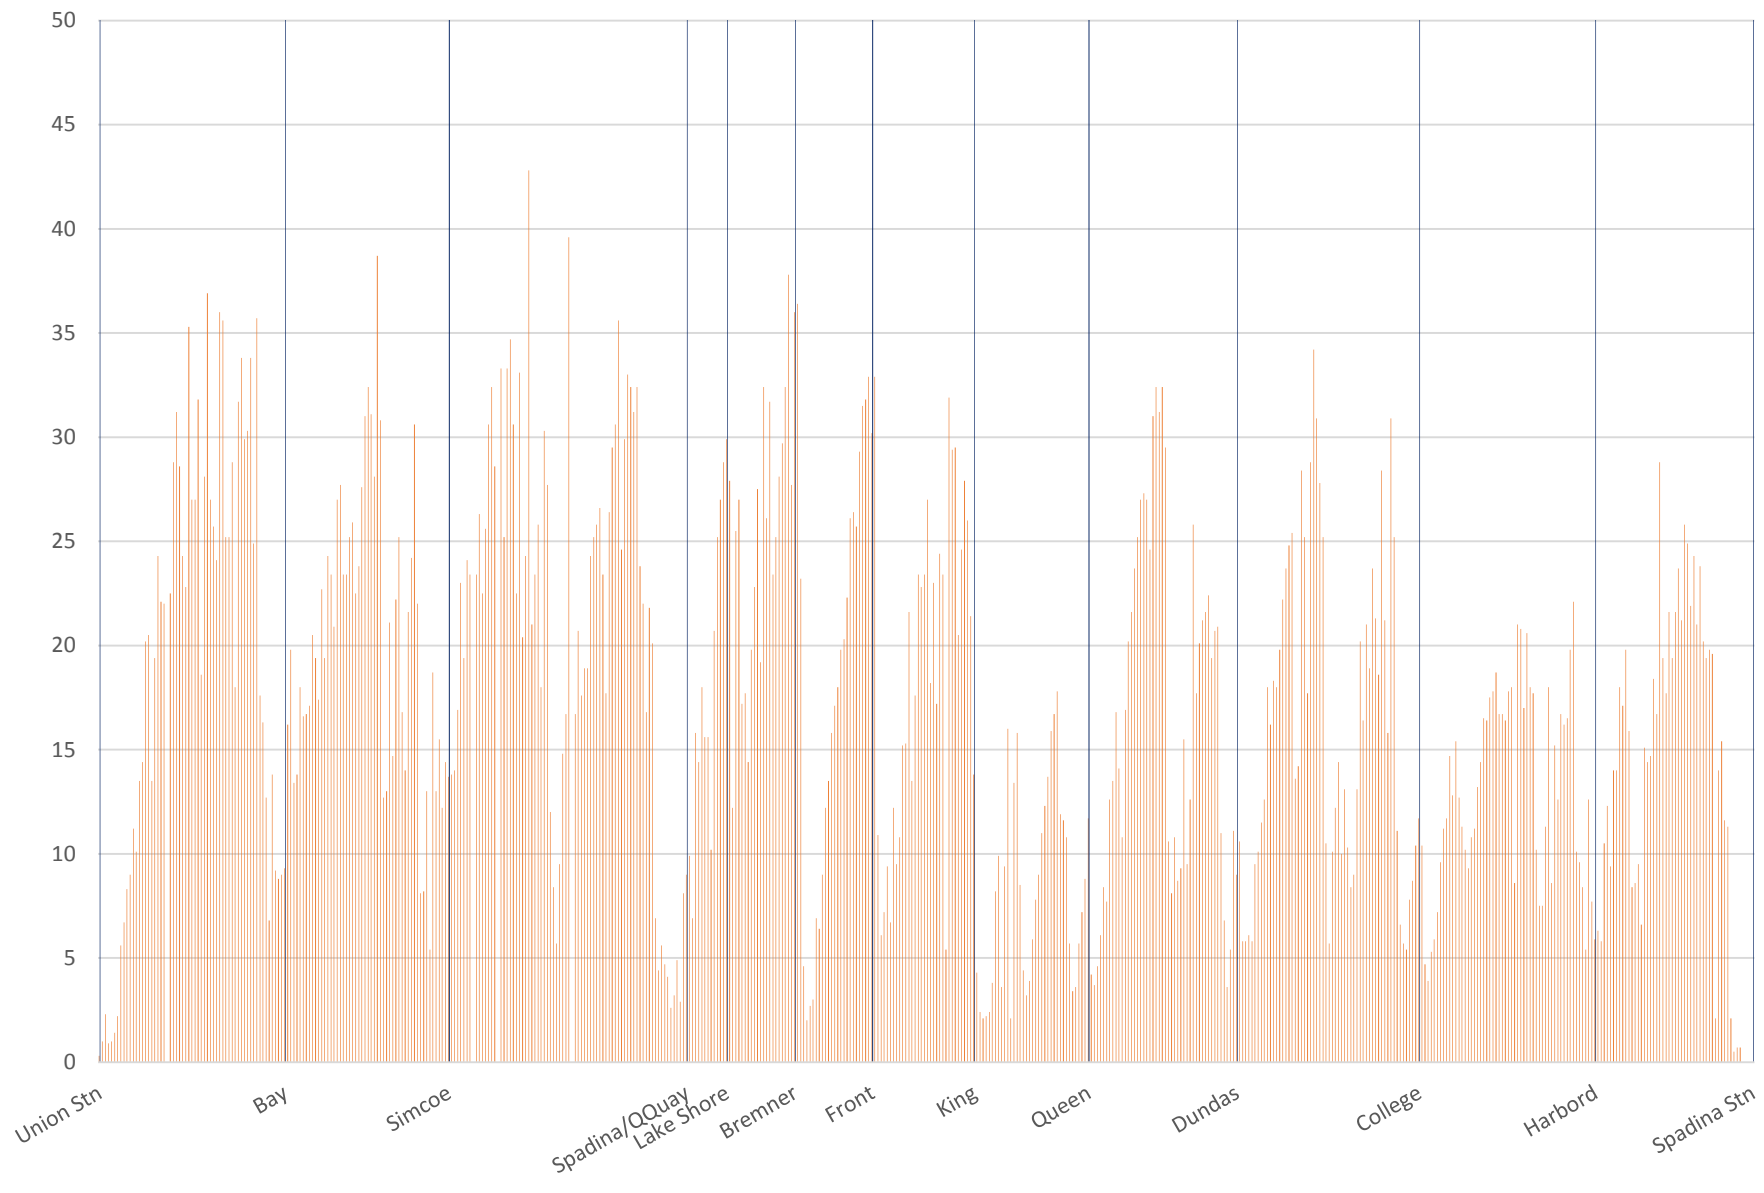

510 Spadina Southbound January 11-12-13-14-15-18-19-20-21-22 2016 Average Speed 1500 to 1600

510 Spadina Southbound January 11-12-13-14-15-18-19-20-21-22 2016 Average Speed 1600 to 1700

510 Spadina Southbound January 11-12-13-14-15-18-19-20-21-22 2016 Average Speed 1700 to 1800

510 Spadina Southbound January 11-12-13-14-15-18-19-20-21-22 2016 Average Speed 1800 to 1900

510 Spadina Southbound January 11-12-13-14-15-18-19-20-21-22 2016 Average Speed 1900 to 2000

# 510 Spadina Southbound January 11-12-13-14-15-18-19-20-21-22 2016 Average Speed 2000 to 2100

510 Spadina Southbound January 11-12-13-14-15-18-19-20-21-22 2016 Average Speed 2100 to 2200

510 Spadina Southbound January 11-12-13-14-15-18-19-20-21-22 2016 Average Speed 2200 to 2300

510 Spadina Southbound January 11-12-13-14-15-18-19-20-21-22 2016 Average Speed 2300 to 2400

510 Spadina Southbound January 11-12-13-14-15-18-19-20-21-22 2016 Average Speed 2400 to 2500

510 Spadina Southbound January 11-12-13-14-15-18-19-20-21-22 2016 Average Speed 2500 to 2600