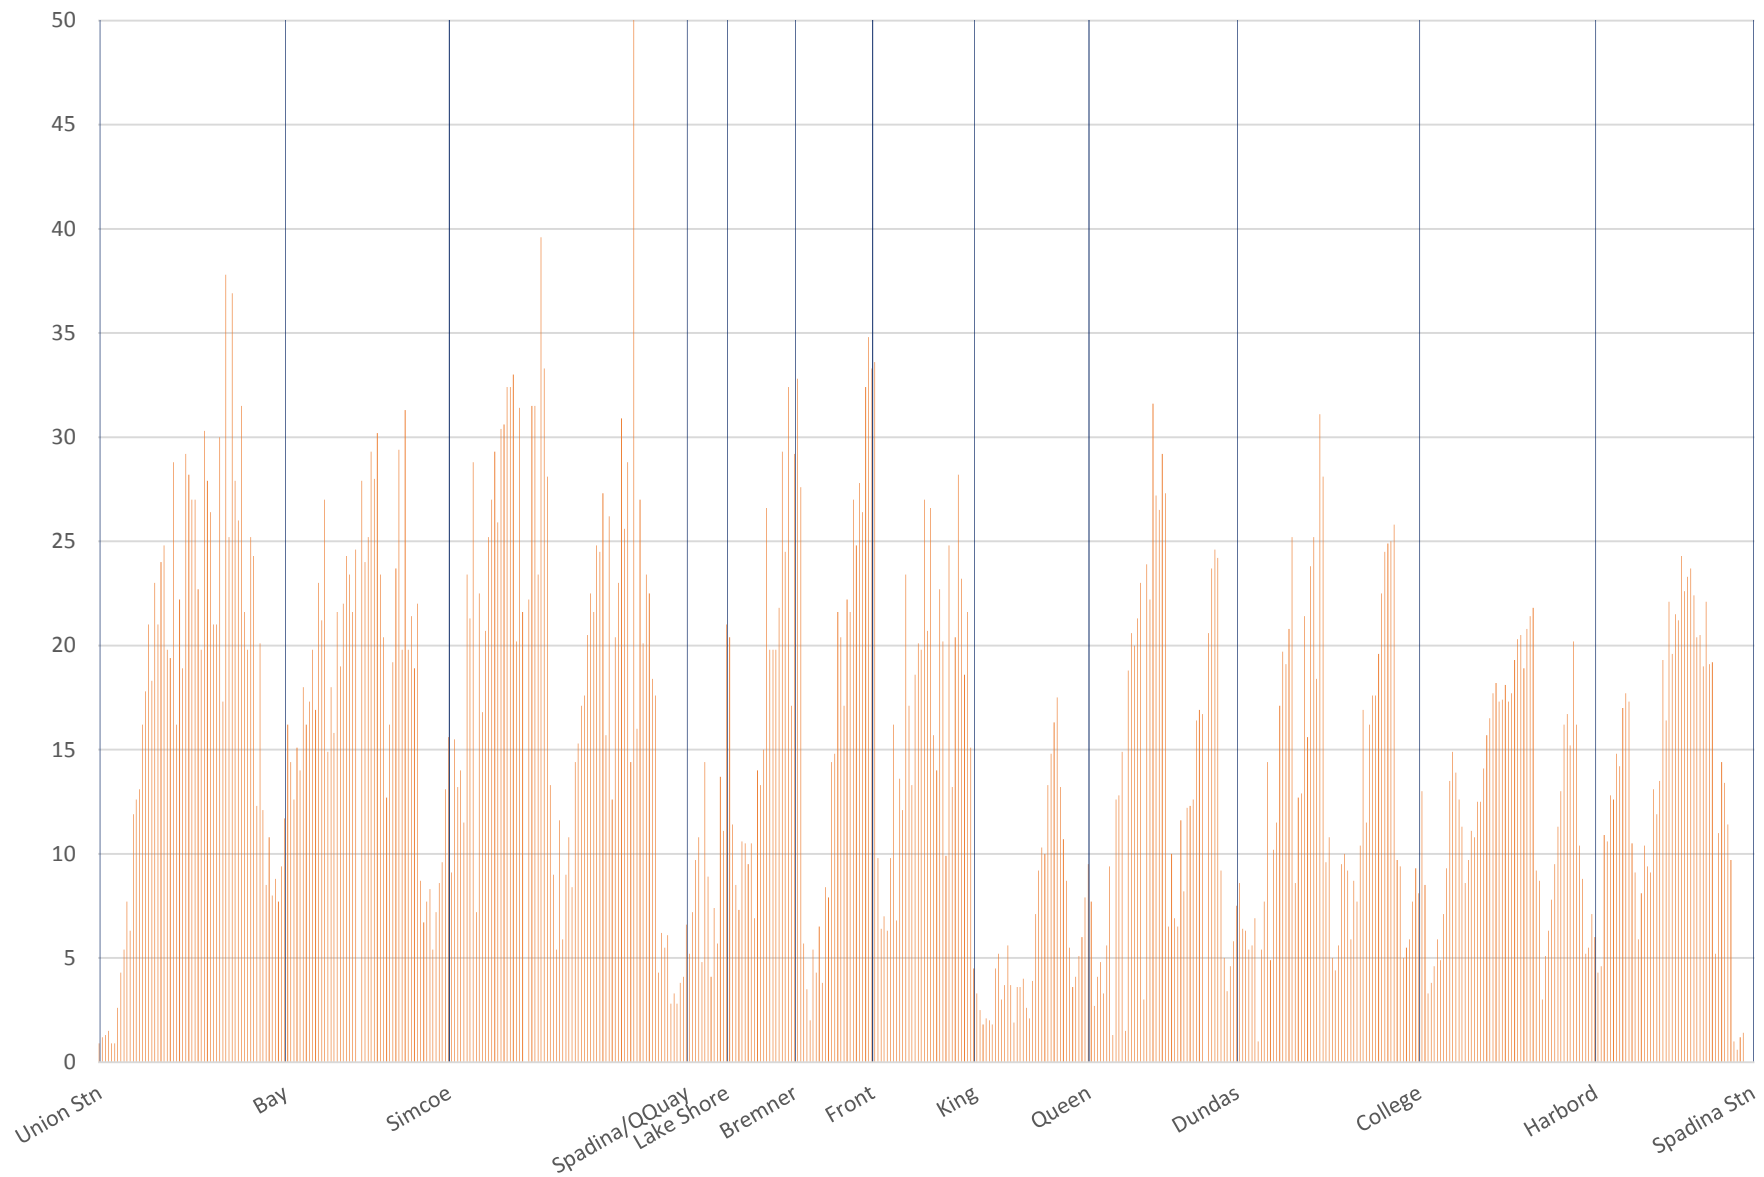

510 Spadina Southbound January 11-12-13-14-15-18-19-20-21-22 2016 Average Speed 600 to 700

510 Spadina Southbound January 11-12-13-14-15-18-19-20-21-22 2016 Average Speed 700 to 800

510 Spadina Southbound January 11-12-13-14-15-18-19-20-21-22 2016 Average Speed 800 to 900

510 Spadina Southbound January 11-12-13-14-15-18-19-20-21-22 2016 Average Speed 900 to 1000

510 Spadina Southbound January 11-12-13-14-15-18-19-20-21-22 2016 Average Speed 1000 to 1100

510 Spadina Southbound January 11-12-13-14-15-18-19-20-21-22 2016 Average Speed 1100 to 1200

510 Spadina Southbound January 11-12-13-14-15-18-19-20-21-22 2016 Average Speed 1200 to 1300

510 Spadina Southbound January 11-12-13-14-15-18-19-20-21-22 2016 Average Speed 1300 to 1400

510 Spadina Southbound January 11-12-13-14-15-18-19-20-21-22 2016 Average Speed 1400 to 1500

510 Spadina Southbound January 11-12-13-14-15-18-19-20-21-22 2016 Average Speed 1800 to 1900

510 Spadina Southbound January 11-12-13-14-15-18-19-20-21-22 2016 Average Speed 1900 to 2000