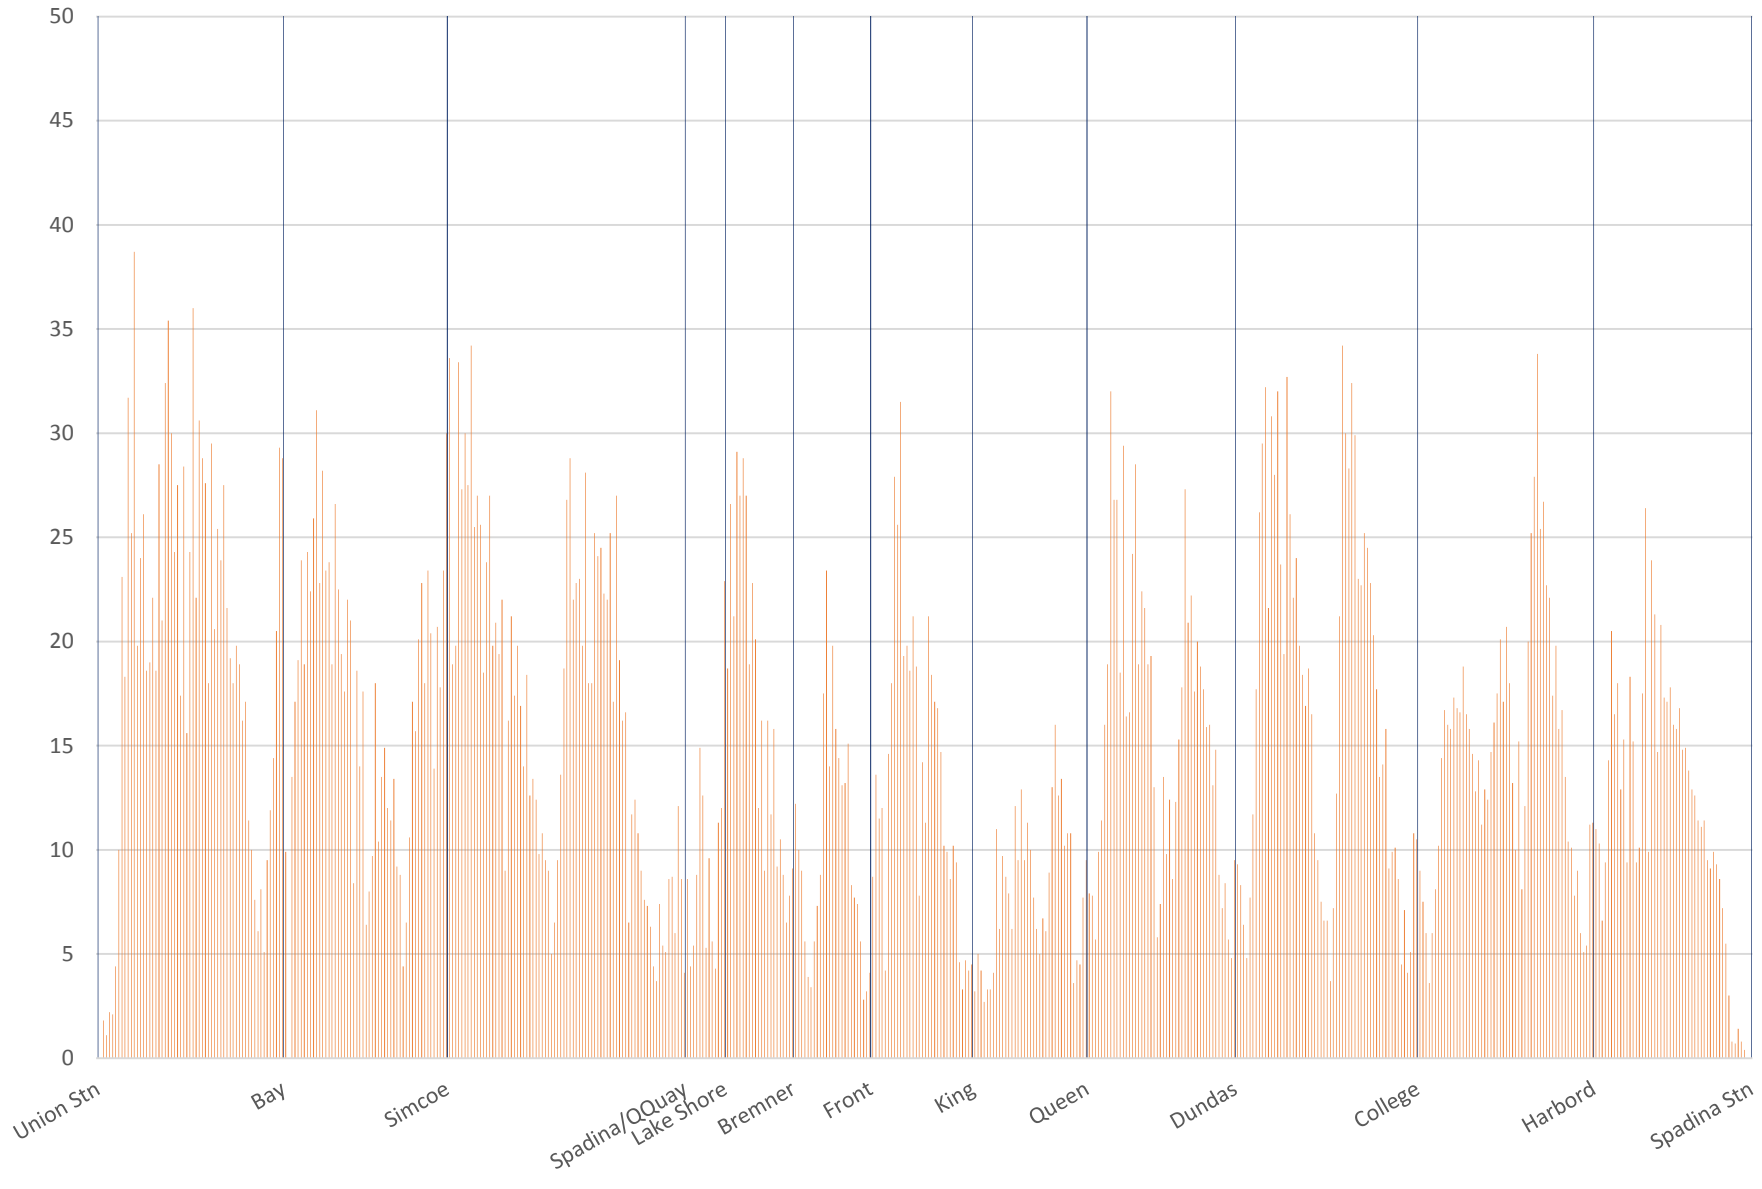

510 Spadina Northbound January 11-12-13-14-15-18-19-20-21-22 2016 Average Speed 600 to 700

510 Spadina Northbound January 11-12-13-14-15-18-19-20-21-22 2016 Average Speed 700 to 800

510 Spadina Northbound January 11-12-13-14-15-18-19-20-21-22 2016 Average Speed 800 to 900

510 Spadina Northbound January 11-12-13-14-15-18-19-20-21-22 2016 Average Speed 900 to 1000

# 510 Spadina Northbound January 11-12-13-14-15-18-19-20-21-22 2016 Average Speed 1000 to 1100

510 Spadina Northbound January 11-12-13-14-15-18-19-20-21-22 2016 Average Speed 1100 to 1200

510 Spadina Northbound January 11-12-13-14-15-18-19-20-21-22 2016 Average Speed 1200 to 1300

510 Spadina Northbound January 11-12-13-14-15-18-19-20-21-22 2016 Average Speed 1300 to 1400

510 Spadina Northbound January 11-12-13-14-15-18-19-20-21-22 2016 Average Speed 1400 to 1500

510 Spadina Northbound January 11-12-13-14-15-18-19-20-21-22 2016 Average Speed 1500 to 1600