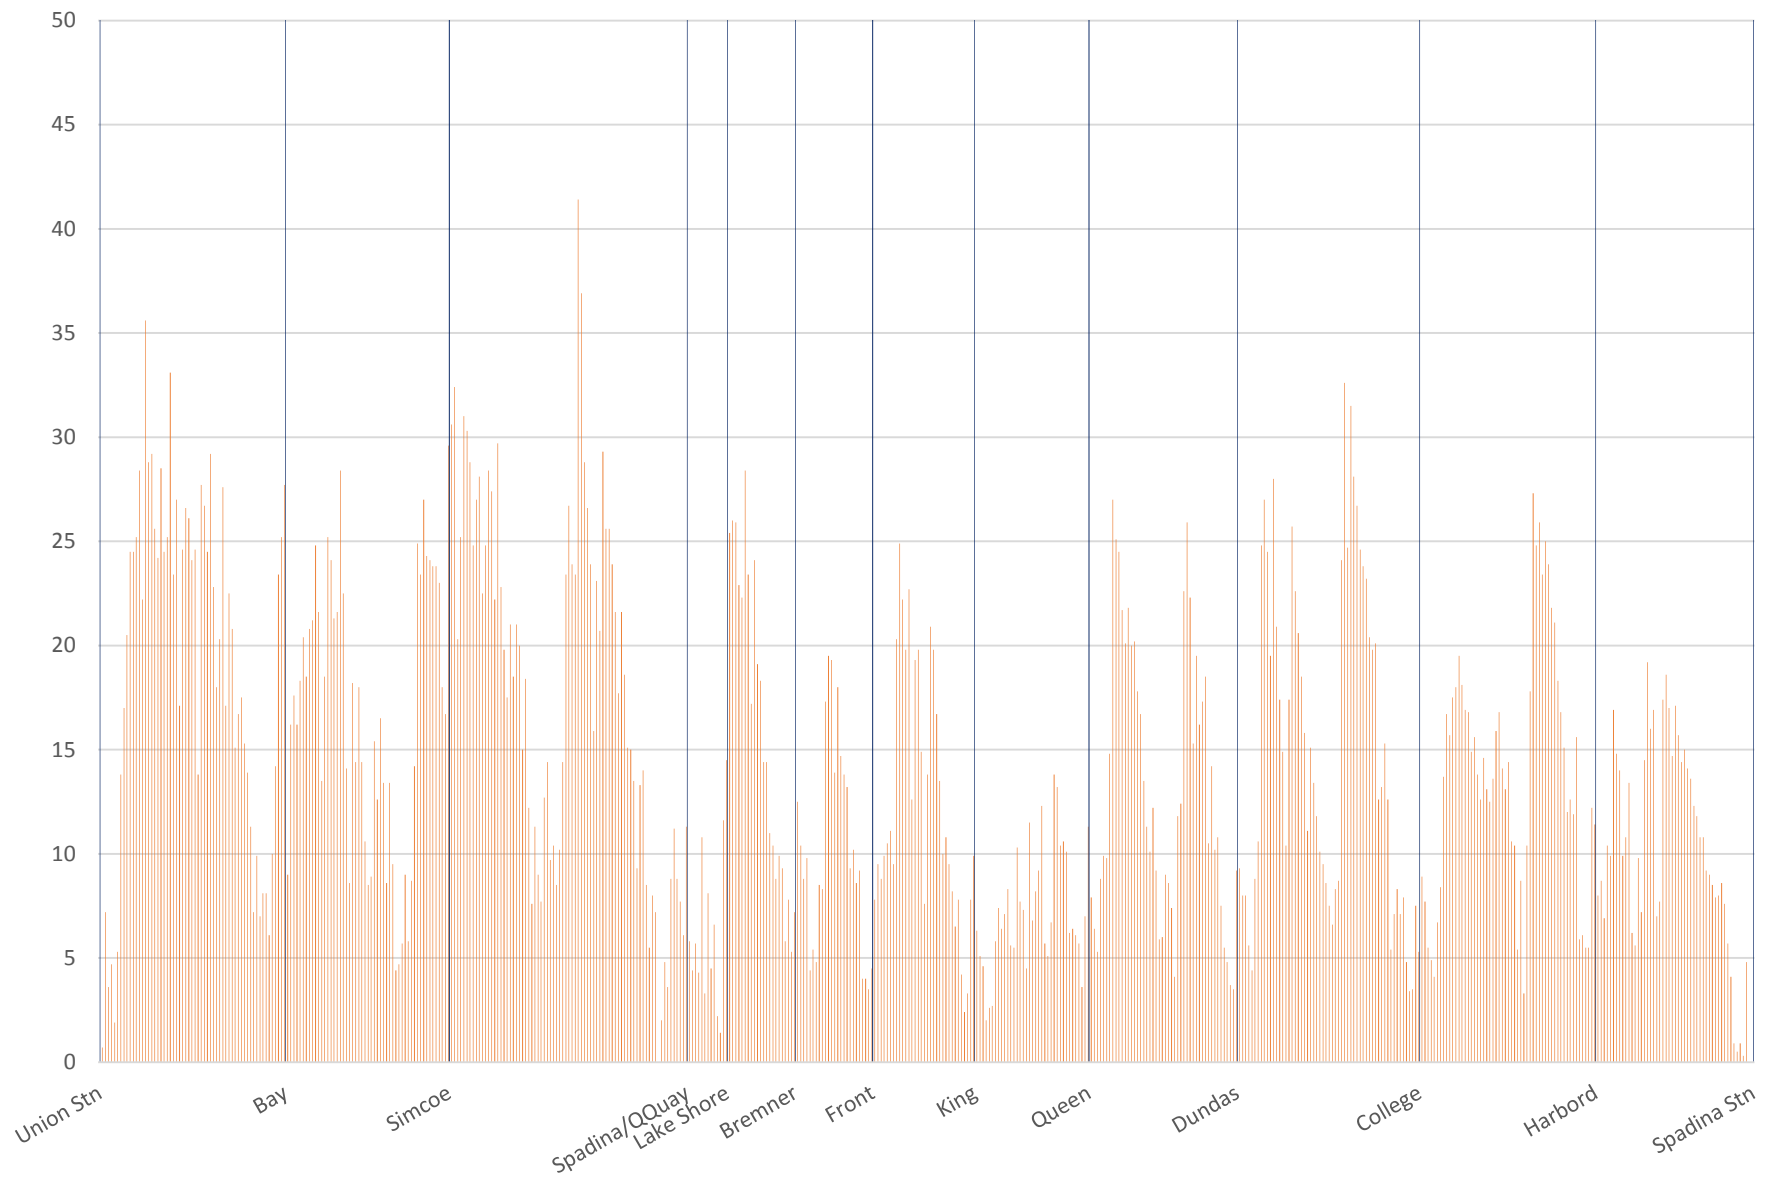

510 Spadina Northbound January 11-12-13-14-15-18-19-20-21-22 2016 Average Speed 600 to 700

510 Spadina Northbound January 11-12-13-14-15-18-19-20-21-22 2016 Average Speed 700 to 800

510 Spadina Northbound January 11-12-13-14-15-18-19-20-21-22 2016 Average Speed 800 to 900

510 Spadina Northbound January 11-12-13-14-15-18-19-20-21-22 2016 Average Speed 900 to 1000

# 510 Spadina Northbound January 11-12-13-14-15-18-19-20-21-22 2016 Average Speed 1000 to 1100

510 Spadina Northbound January 11-12-13-14-15-18-19-20-21-22 2016 Average Speed 1100 to 1200

510 Spadina Northbound January 11-12-13-14-15-18-19-20-21-22 2016 Average Speed 1200 to 1300

510 Spadina Northbound January 11-12-13-14-15-18-19-20-21-22 2016 Average Speed 1300 to 1400

510 Spadina Northbound January 11-12-13-14-15-18-19-20-21-22 2016 Average Speed 1400 to 1500

510 Spadina Northbound January 11-12-13-14-15-18-19-20-21-22 2016 Average Speed 1500 to 1600