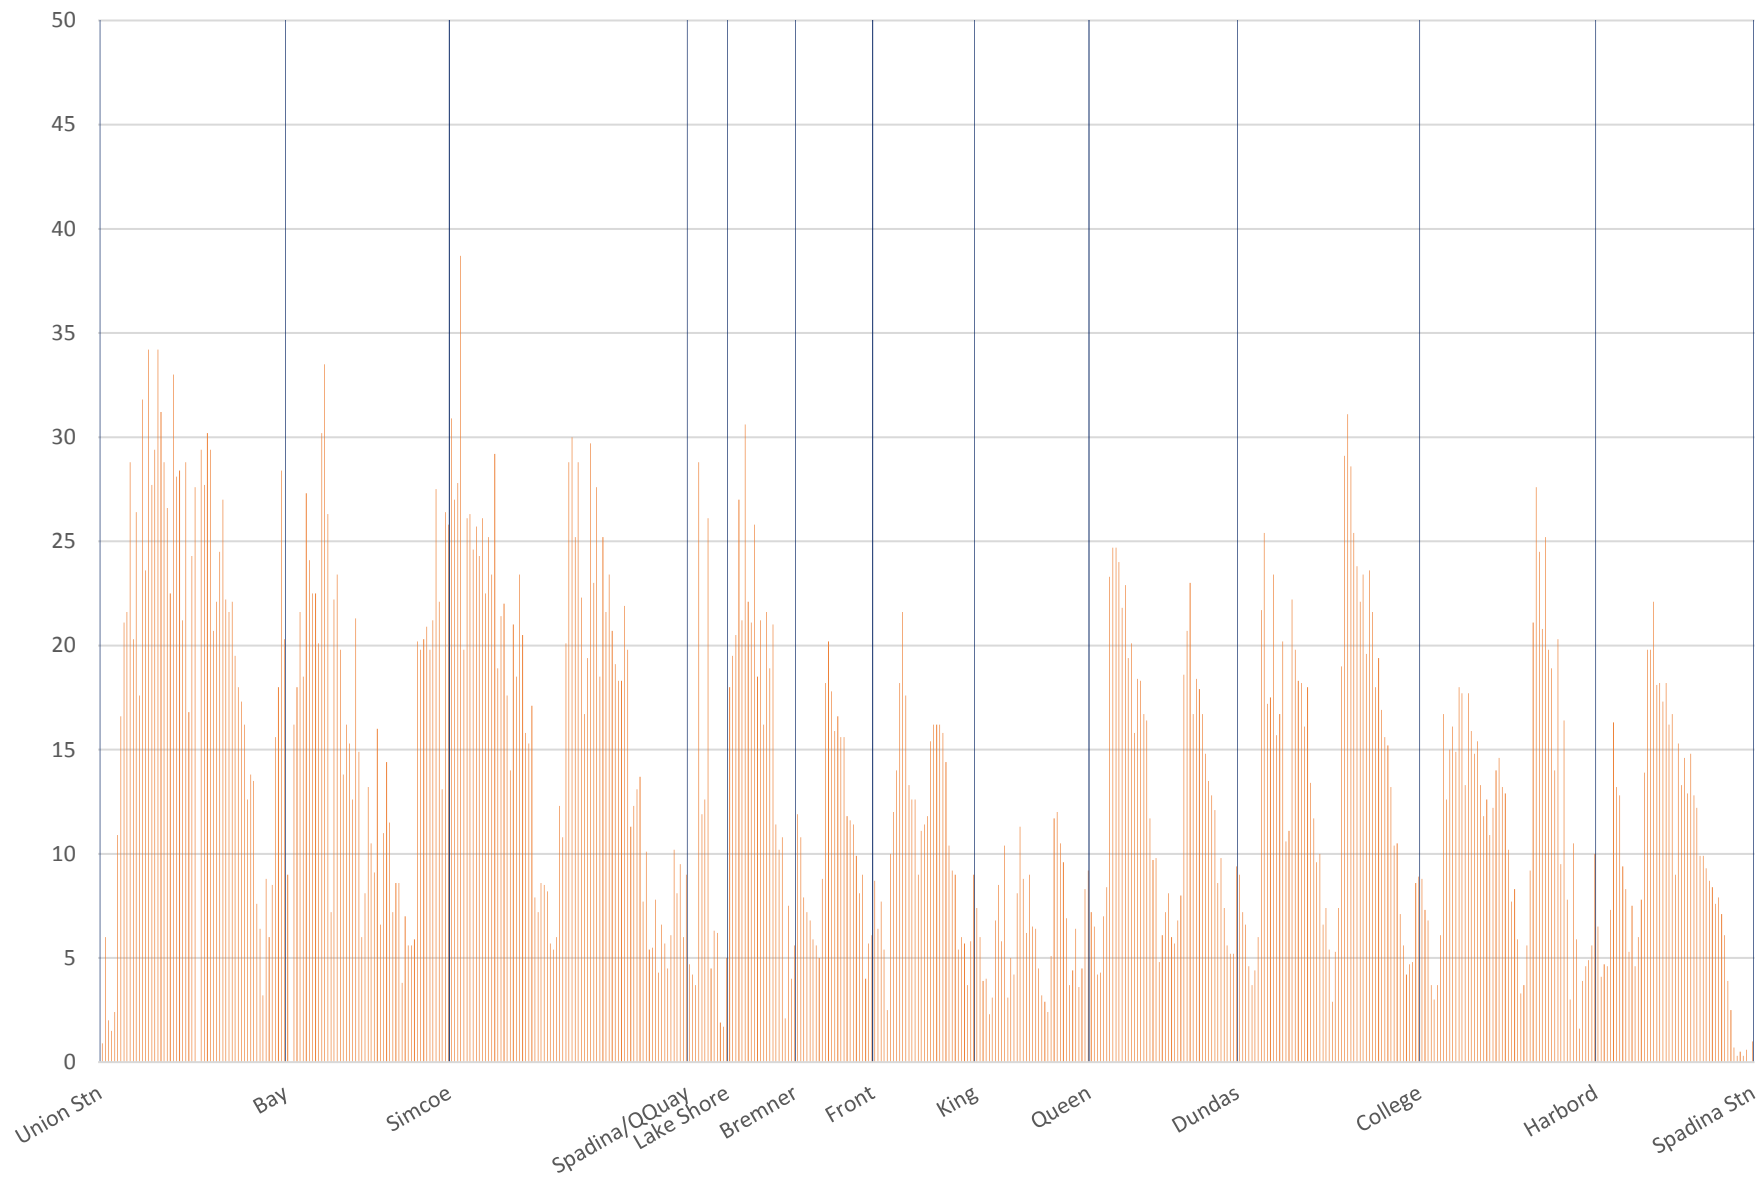

# 510 Spadina Northbound January 11-12-13-14-15-18-19-20-21-22 2016 Average Speed 1000 to 1100

510 Spadina Northbound January 11-12-13-14-15-18-19-20-21-22 2016 Average Speed 1100 to 1200

510 Spadina Northbound January 11-12-13-14-15-18-19-20-21-22 2016 Average Speed 1200 to 1300

510 Spadina Northbound January 11-12-13-14-15-18-19-20-21-22 2016 Average Speed 1300 to 1400

510 Spadina Northbound January 11-12-13-14-15-18-19-20-21-22 2016 Average Speed 1400 to 1500

510 Spadina Northbound January 11-12-13-14-15-18-19-20-21-22 2016 Average Speed 1500 to 1600

510 Spadina Northbound January 11-12-13-14-15-18-19-20-21-22 2016 Average Speed 1600 to 1700

510 Spadina Northbound January 11-12-13-14-15-18-19-20-21-22 2016 Average Speed 1700 to 1800

510 Spadina Northbound January 11-12-13-14-15-18-19-20-21-22 2016 Average Speed 1800 to 1900

510 Spadina Northbound January 11-12-13-14-15-18-19-20-21-22 2016 Average Speed 1900 to 2000

510 Spadina Northbound January 11-12-13-14-15-18-19-20-21-22 2016 Average Speed 2000 to 2100

510 Spadina Northbound January 11-12-13-14-15-18-19-20-21-22 2016 Average Speed 2100 to 2200