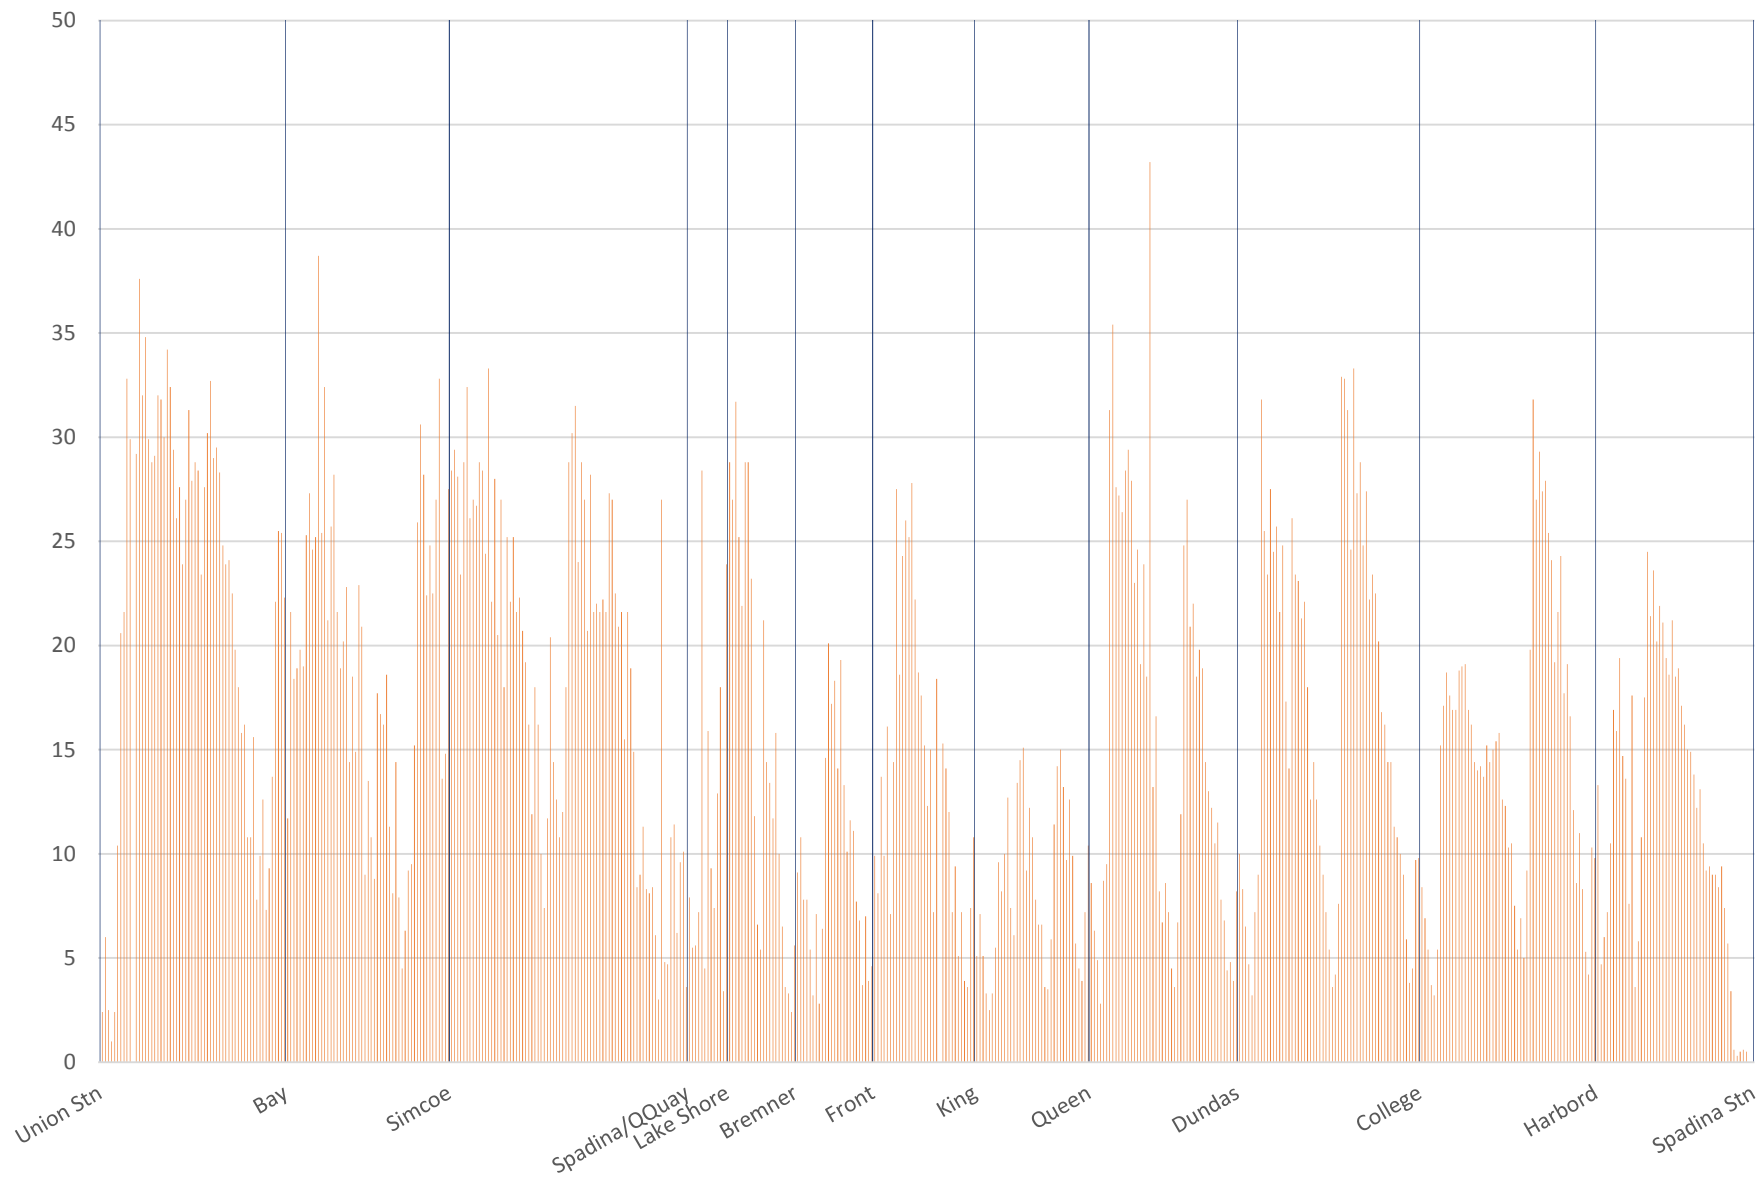

510 Spadina Northbound January 11-12-13-14-15-18-19-20-21-22 2016 Average Speed 1300 to 1400

510 Spadina Northbound January 11-12-13-14-15-18-19-20-21-22 2016 Average Speed 1400 to 1500

510 Spadina Northbound January 11-12-13-14-15-18-19-20-21-22 2016 Average Speed 1500 to 1600

510 Spadina Northbound January 11-12-13-14-15-18-19-20-21-22 2016 Average Speed 1600 to 1700

510 Spadina Northbound January 11-12-13-14-15-18-19-20-21-22 2016 Average Speed 1700 to 1800

510 Spadina Northbound January 11-12-13-14-15-18-19-20-21-22 2016 Average Speed 1800 to 1900

510 Spadina Northbound January 11-12-13-14-15-18-19-20-21-22 2016 Average Speed 1900 to 2000

510 Spadina Northbound January 11-12-13-14-15-18-19-20-21-22 2016 Average Speed 2000 to 2100

510 Spadina Northbound January 11-12-13-14-15-18-19-20-21-22 2016 Average Speed 2100 to 2200

510 Spadina Northbound January 11-12-13-14-15-18-19-20-21-22 2016 Average Speed 2200 to 2300

510 Spadina Northbound January 11-12-13-14-15-18-19-20-21-22 2016 Average Speed 2300 to 2400

510 Spadina Northbound January 11-12-13-14-15-18-19-20-21-22 2016 Average Speed 2400 to 2500