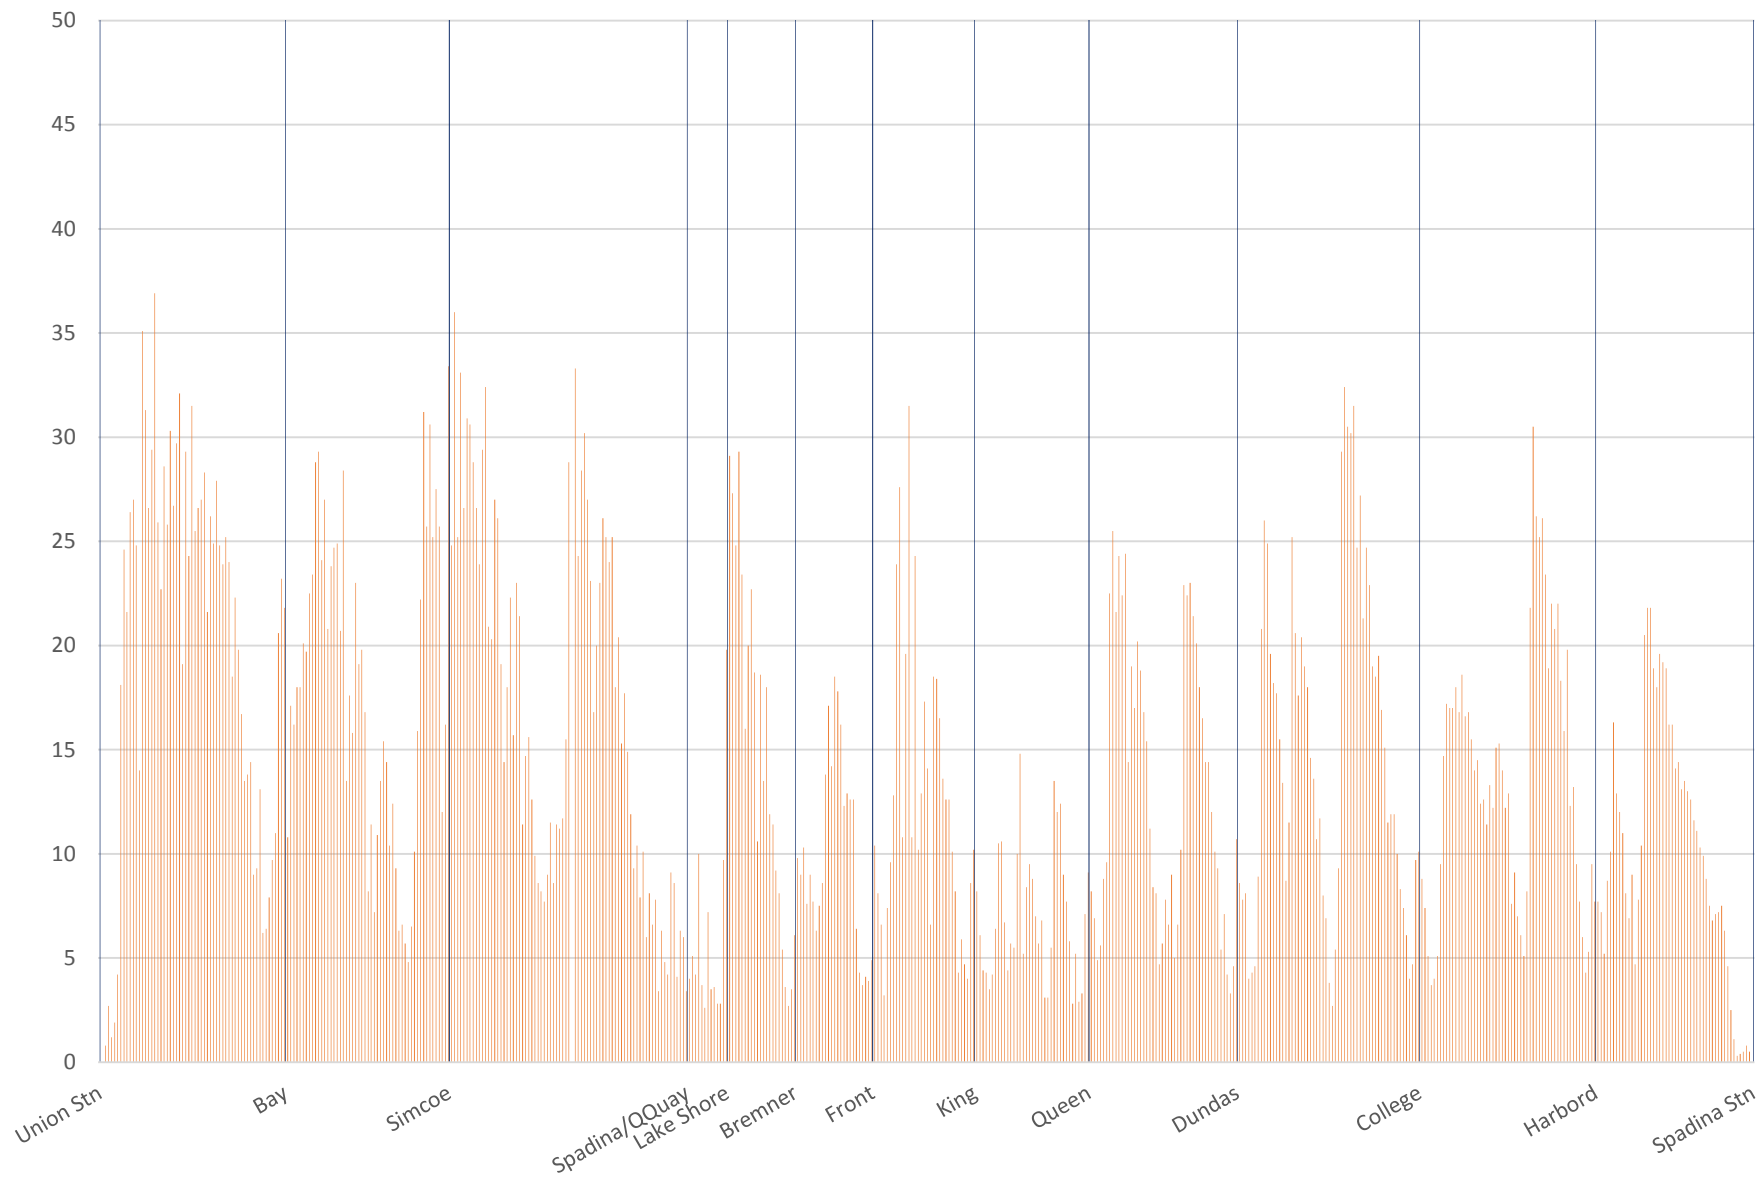

510 Spadina Northbound January 11-12-13-14-15-18-19-20-21-22 2016 Average Speed 900 to 1000

# 510 Spadina Northbound January 11-12-13-14-15-18-19-20-21-22 2016 Average Speed 1000 to 1100

510 Spadina Northbound January 11-12-13-14-15-18-19-20-21-22 2016 Average Speed 1100 to 1200

510 Spadina Northbound January 11-12-13-14-15-18-19-20-21-22 2016 Average Speed 1200 to 1300

510 Spadina Northbound January 11-12-13-14-15-18-19-20-21-22 2016 Average Speed 1300 to 1400

510 Spadina Northbound January 11-12-13-14-15-18-19-20-21-22 2016 Average Speed 1400 to 1500

510 Spadina Northbound January 11-12-13-14-15-18-19-20-21-22 2016 Average Speed 1500 to 1600

510 Spadina Northbound January 11-12-13-14-15-18-19-20-21-22 2016 Average Speed 1600 to 1700

510 Spadina Northbound January 11-12-13-14-15-18-19-20-21-22 2016 Average Speed 1700 to 1800

510 Spadina Northbound January 11-12-13-14-15-18-19-20-21-22 2016 Average Speed 1800 to 1900