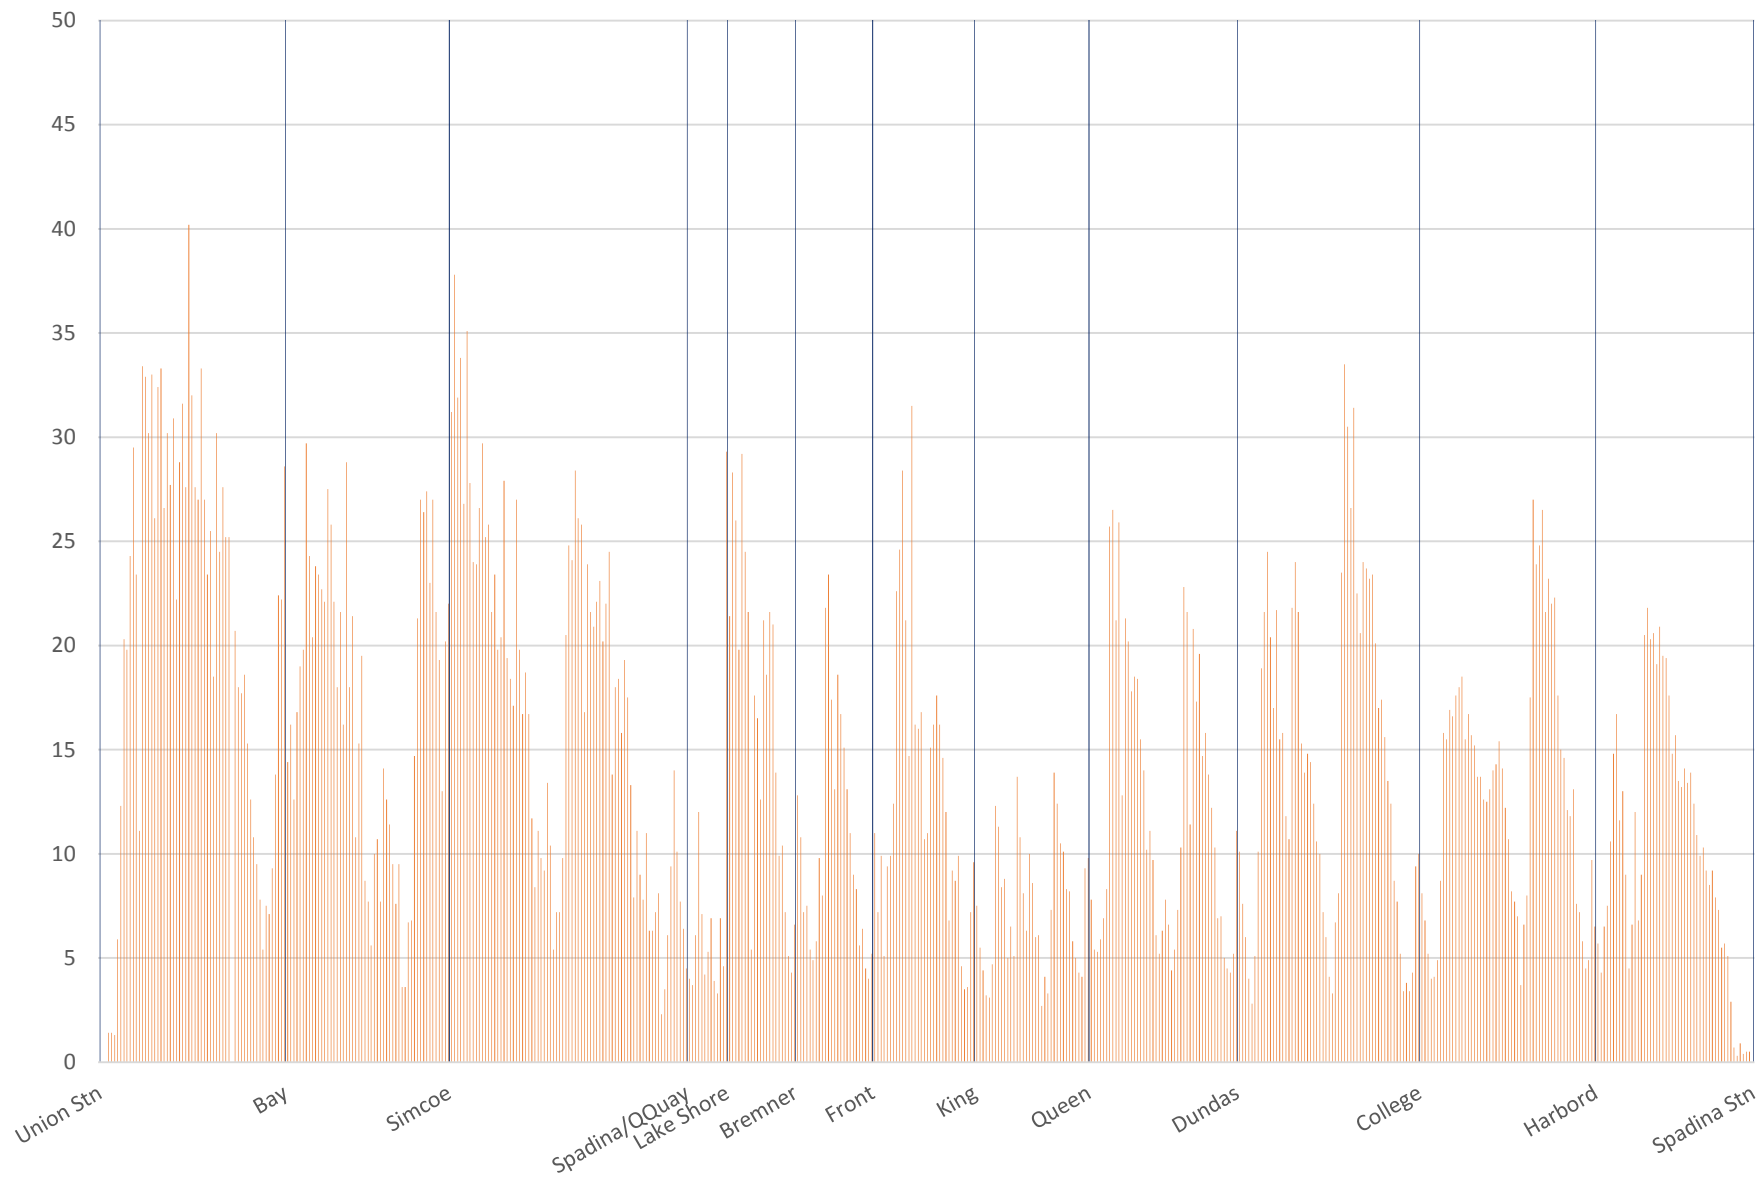

510 Spadina Northbound January 11-12-13-14-15-18-19-20-21-22 2016 Average Speed 900 to 1000

# 510 Spadina Northbound January 11-12-13-14-15-18-19-20-21-22 2016 Average Speed 1000 to 1100

510 Spadina Northbound January 11-12-13-14-15-18-19-20-21-22 2016 Average Speed 1100 to 1200

510 Spadina Northbound January 11-12-13-14-15-18-19-20-21-22 2016 Average Speed 1200 to 1300

510 Spadina Northbound January 11-12-13-14-15-18-19-20-21-22 2016 Average Speed 1300 to 1400

510 Spadina Northbound January 11-12-13-14-15-18-19-20-21-22 2016 Average Speed 1400 to 1500

510 Spadina Northbound January 11-12-13-14-15-18-19-20-21-22 2016 Average Speed 1500 to 1600

510 Spadina Northbound January 11-12-13-14-15-18-19-20-21-22 2016 Average Speed 1600 to 1700

510 Spadina Northbound January 11-12-13-14-15-18-19-20-21-22 2016 Average Speed 1700 to 1800

510 Spadina Northbound January 11-12-13-14-15-18-19-20-21-22 2016 Average Speed 1800 to 1900