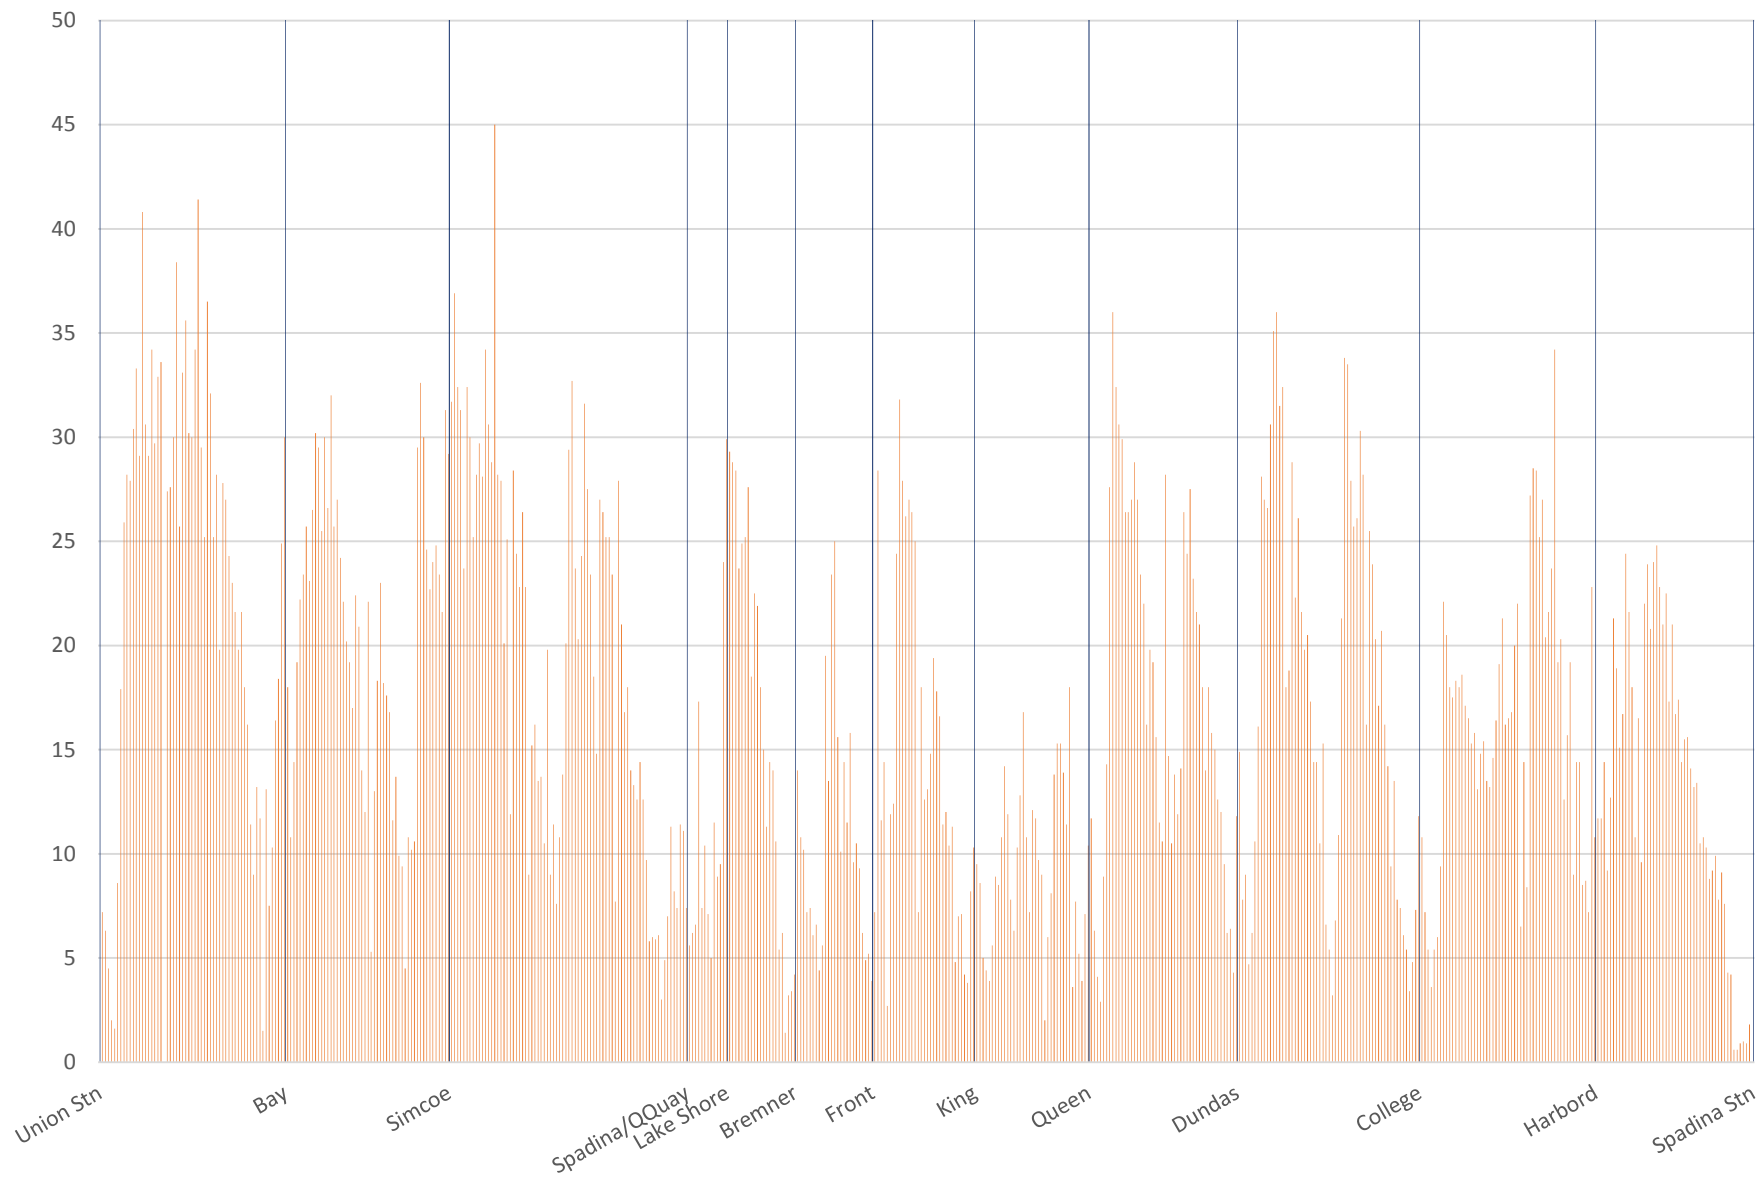

510 Spadina Northbound January 11-12-13-14-15-18-19-20-21-22 2016 Average Speed 1600 to 1700

510 Spadina Northbound January 11-12-13-14-15-18-19-20-21-22 2016 Average Speed 1700 to 1800

510 Spadina Northbound January 11-12-13-14-15-18-19-20-21-22 2016 Average Speed 1800 to 1900

510 Spadina Northbound January 11-12-13-14-15-18-19-20-21-22 2016 Average Speed 1900 to 2000

510 Spadina Northbound January 11-12-13-14-15-18-19-20-21-22 2016 Average Speed 2000 to 2100

510 Spadina Northbound January 11-12-13-14-15-18-19-20-21-22 2016 Average Speed 2100 to 2200

510 Spadina Northbound January 11-12-13-14-15-18-19-20-21-22 2016 Average Speed 2200 to 2300

510 Spadina Northbound January 11-12-13-14-15-18-19-20-21-22 2016 Average Speed 2300 to 2400

510 Spadina Northbound January 11-12-13-14-15-18-19-20-21-22 2016 Average Speed 2400 to 2500

510 Spadina Northbound January 11-12-13-14-15-18-19-20-21-22 2016 Average Speed 2500 to 2600