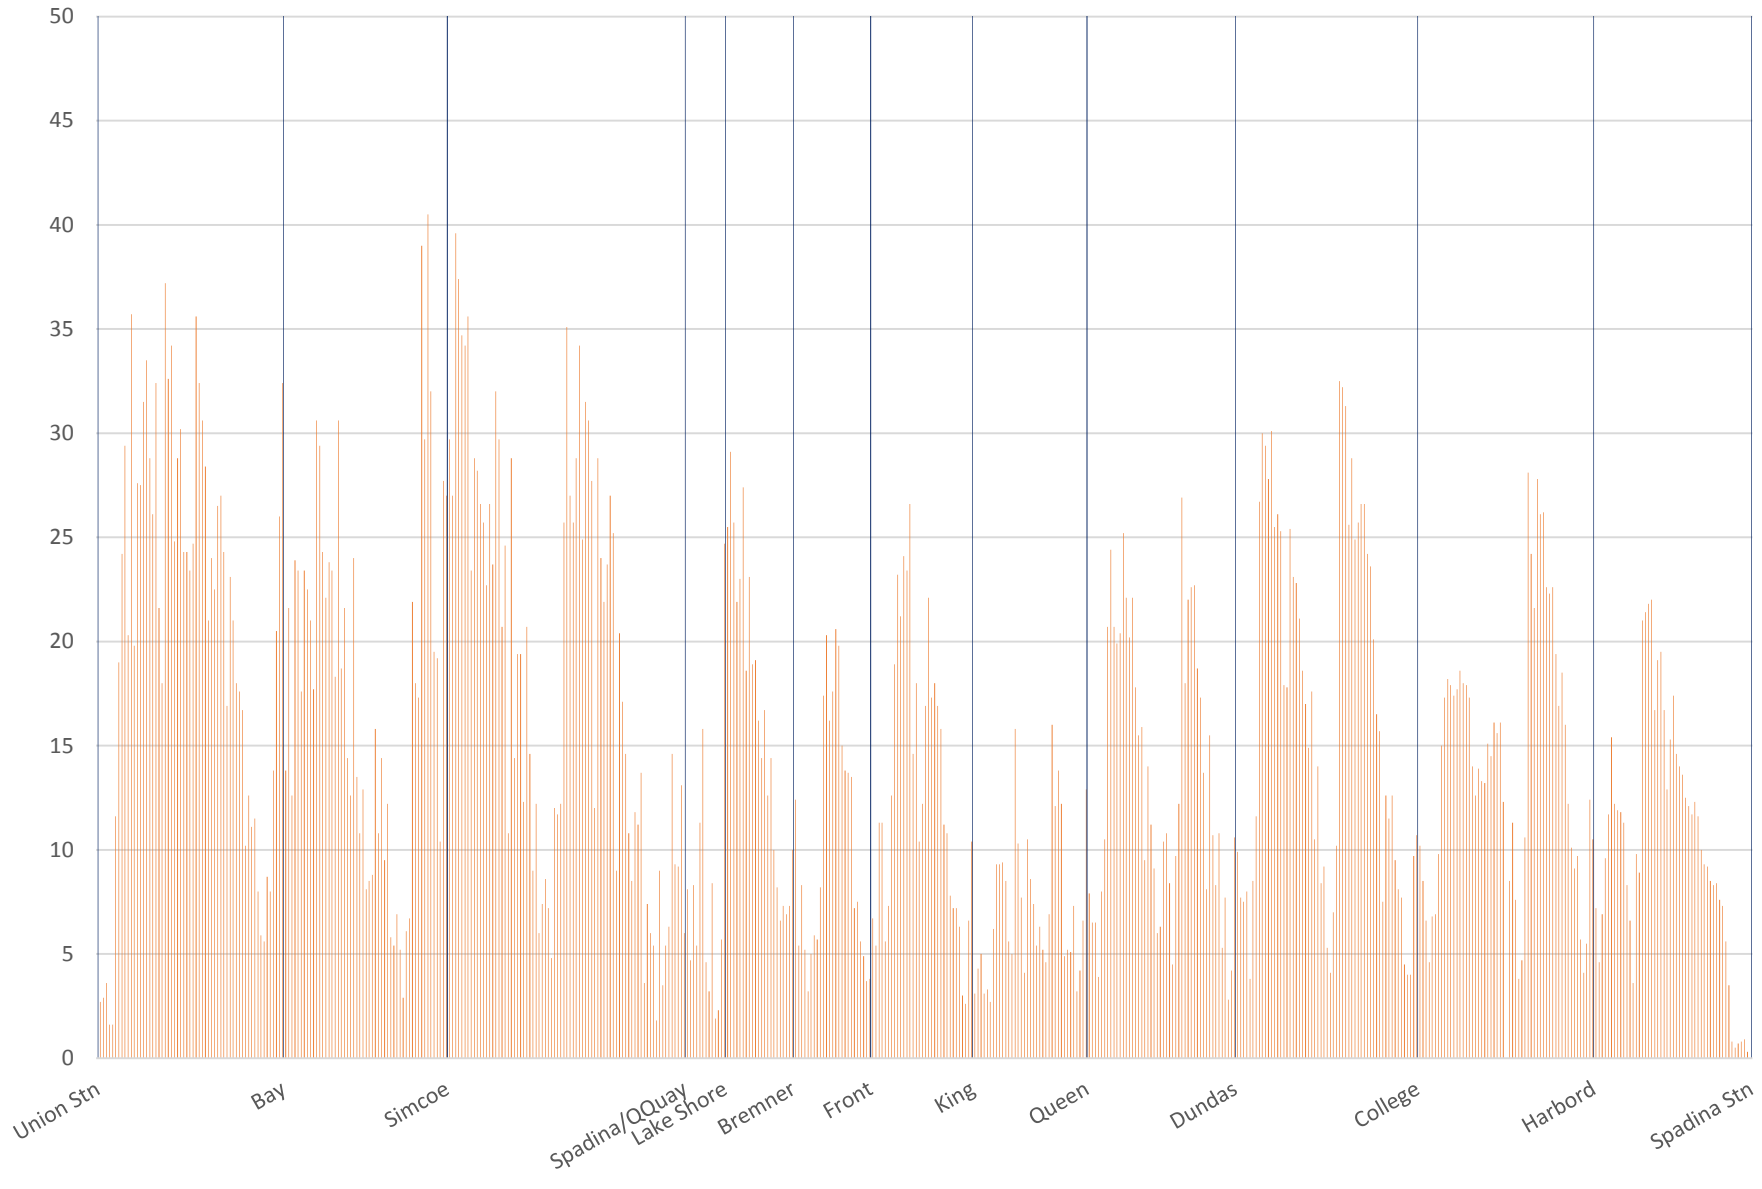

510 Spadina Northbound January 11-12-13-14-15-18-19-20-21-22 2016 Average Speed 600 to 700

510 Spadina Northbound January 11-12-13-14-15-18-19-20-21-22 2016 Average Speed 700 to 800

510 Spadina Northbound January 11-12-13-14-15-18-19-20-21-22 2016 Average Speed 800 to 900

510 Spadina Northbound January 11-12-13-14-15-18-19-20-21-22 2016 Average Speed 900 to 1000

# 510 Spadina Northbound January 11-12-13-14-15-18-19-20-21-22 2016 Average Speed 1000 to 1100

510 Spadina Northbound January 11-12-13-14-15-18-19-20-21-22 2016 Average Speed 1100 to 1200

510 Spadina Northbound January 11-12-13-14-15-18-19-20-21-22 2016 Average Speed 1200 to 1300

510 Spadina Northbound January 11-12-13-14-15-18-19-20-21-22 2016 Average Speed 1300 to 1400

510 Spadina Northbound January 11-12-13-14-15-18-19-20-21-22 2016 Average Speed 1400 to 1500

510 Spadina Northbound January 11-12-13-14-15-18-19-20-21-22 2016 Average Speed 1500 to 1600