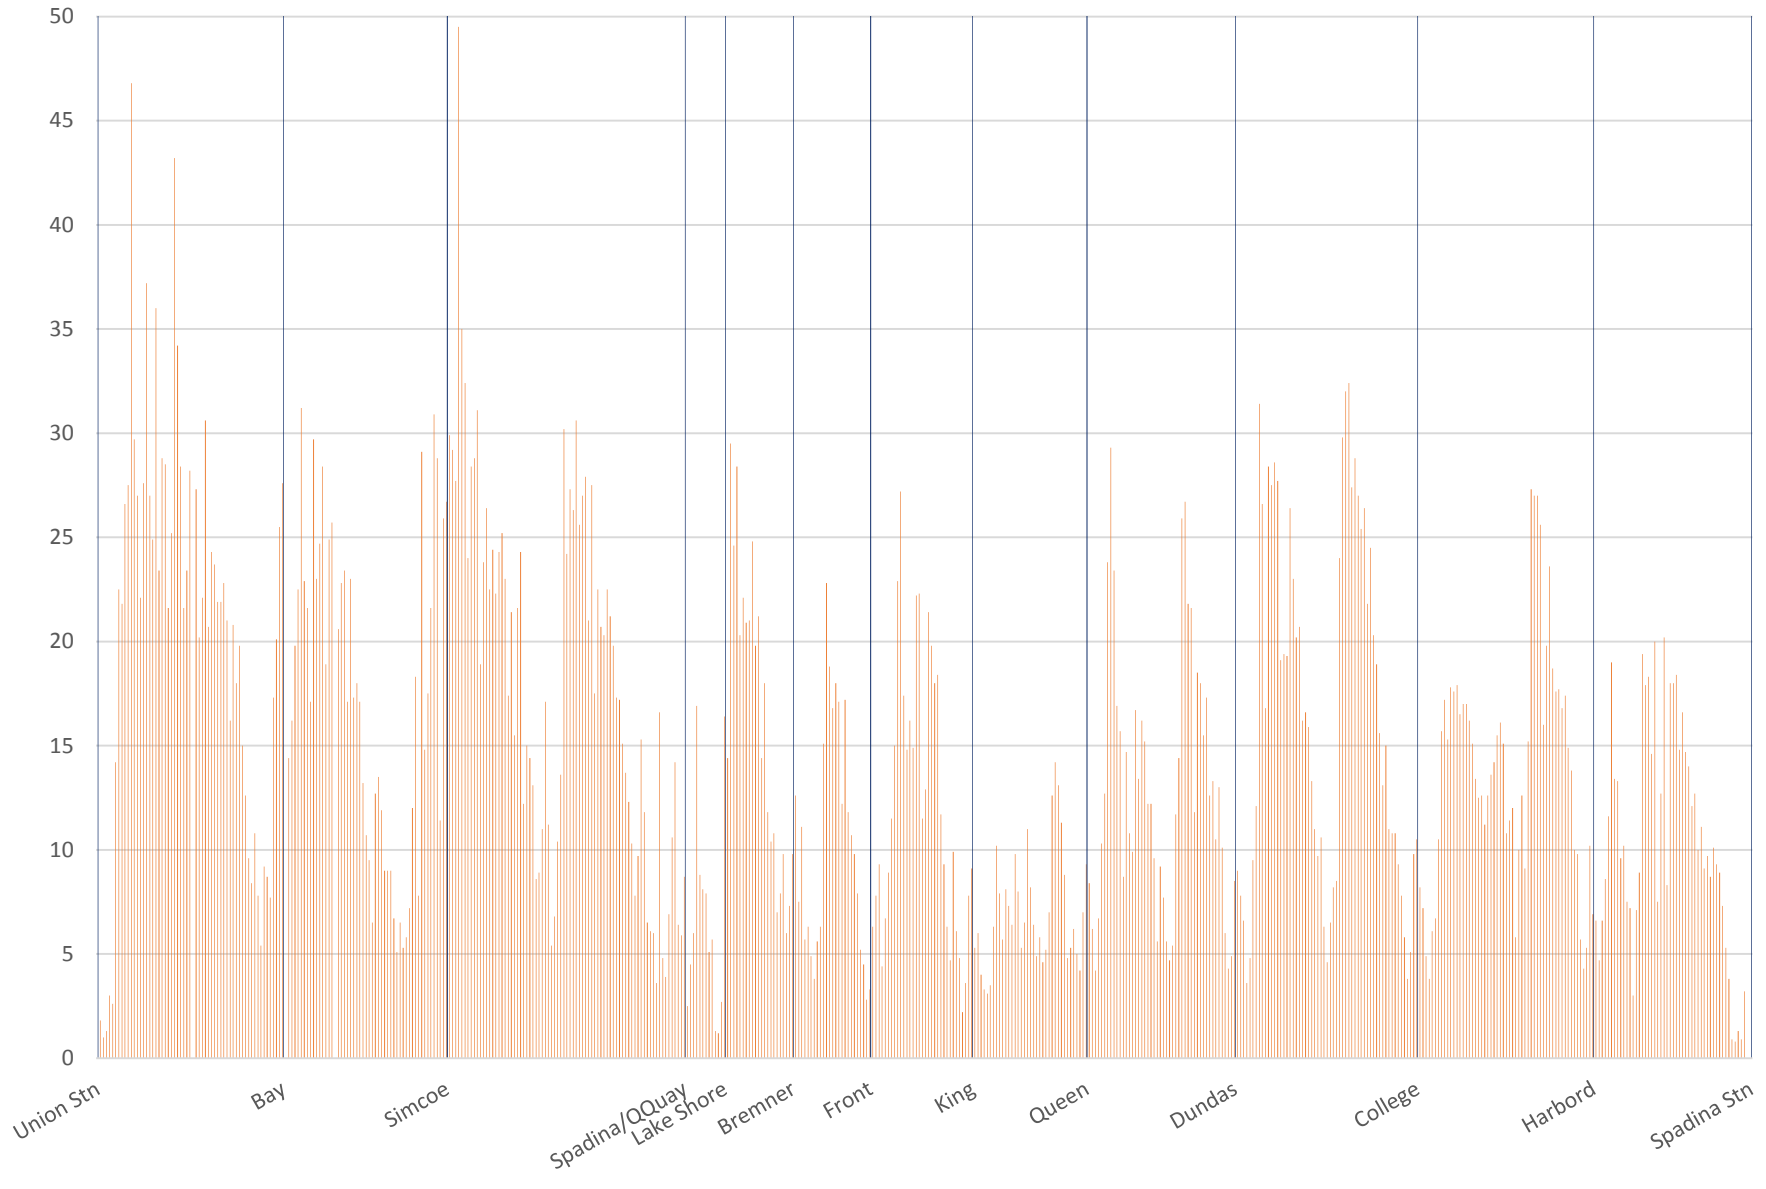

510 Spadina Northbound January 11-12-13-14-15-18-19-20-21-22 2016 Average Speed 600 to 700

510 Spadina Northbound January 11-12-13-14-15-18-19-20-21-22 2016 Average Speed 700 to 800

510 Spadina Northbound January 11-12-13-14-15-18-19-20-21-22 2016 Average Speed 800 to 900

510 Spadina Northbound January 11-12-13-14-15-18-19-20-21-22 2016 Average Speed 900 to 1000

# 510 Spadina Northbound January 11-12-13-14-15-18-19-20-21-22 2016 Average Speed 1000 to 1100

510 Spadina Northbound January 11-12-13-14-15-18-19-20-21-22 2016 Average Speed 1100 to 1200

510 Spadina Northbound January 11-12-13-14-15-18-19-20-21-22 2016 Average Speed 1200 to 1300

510 Spadina Northbound January 11-12-13-14-15-18-19-20-21-22 2016 Average Speed 1300 to 1400

510 Spadina Northbound January 11-12-13-14-15-18-19-20-21-22 2016 Average Speed 1400 to 1500

510 Spadina Northbound January 11-12-13-14-15-18-19-20-21-22 2016 Average Speed 1500 to 1600