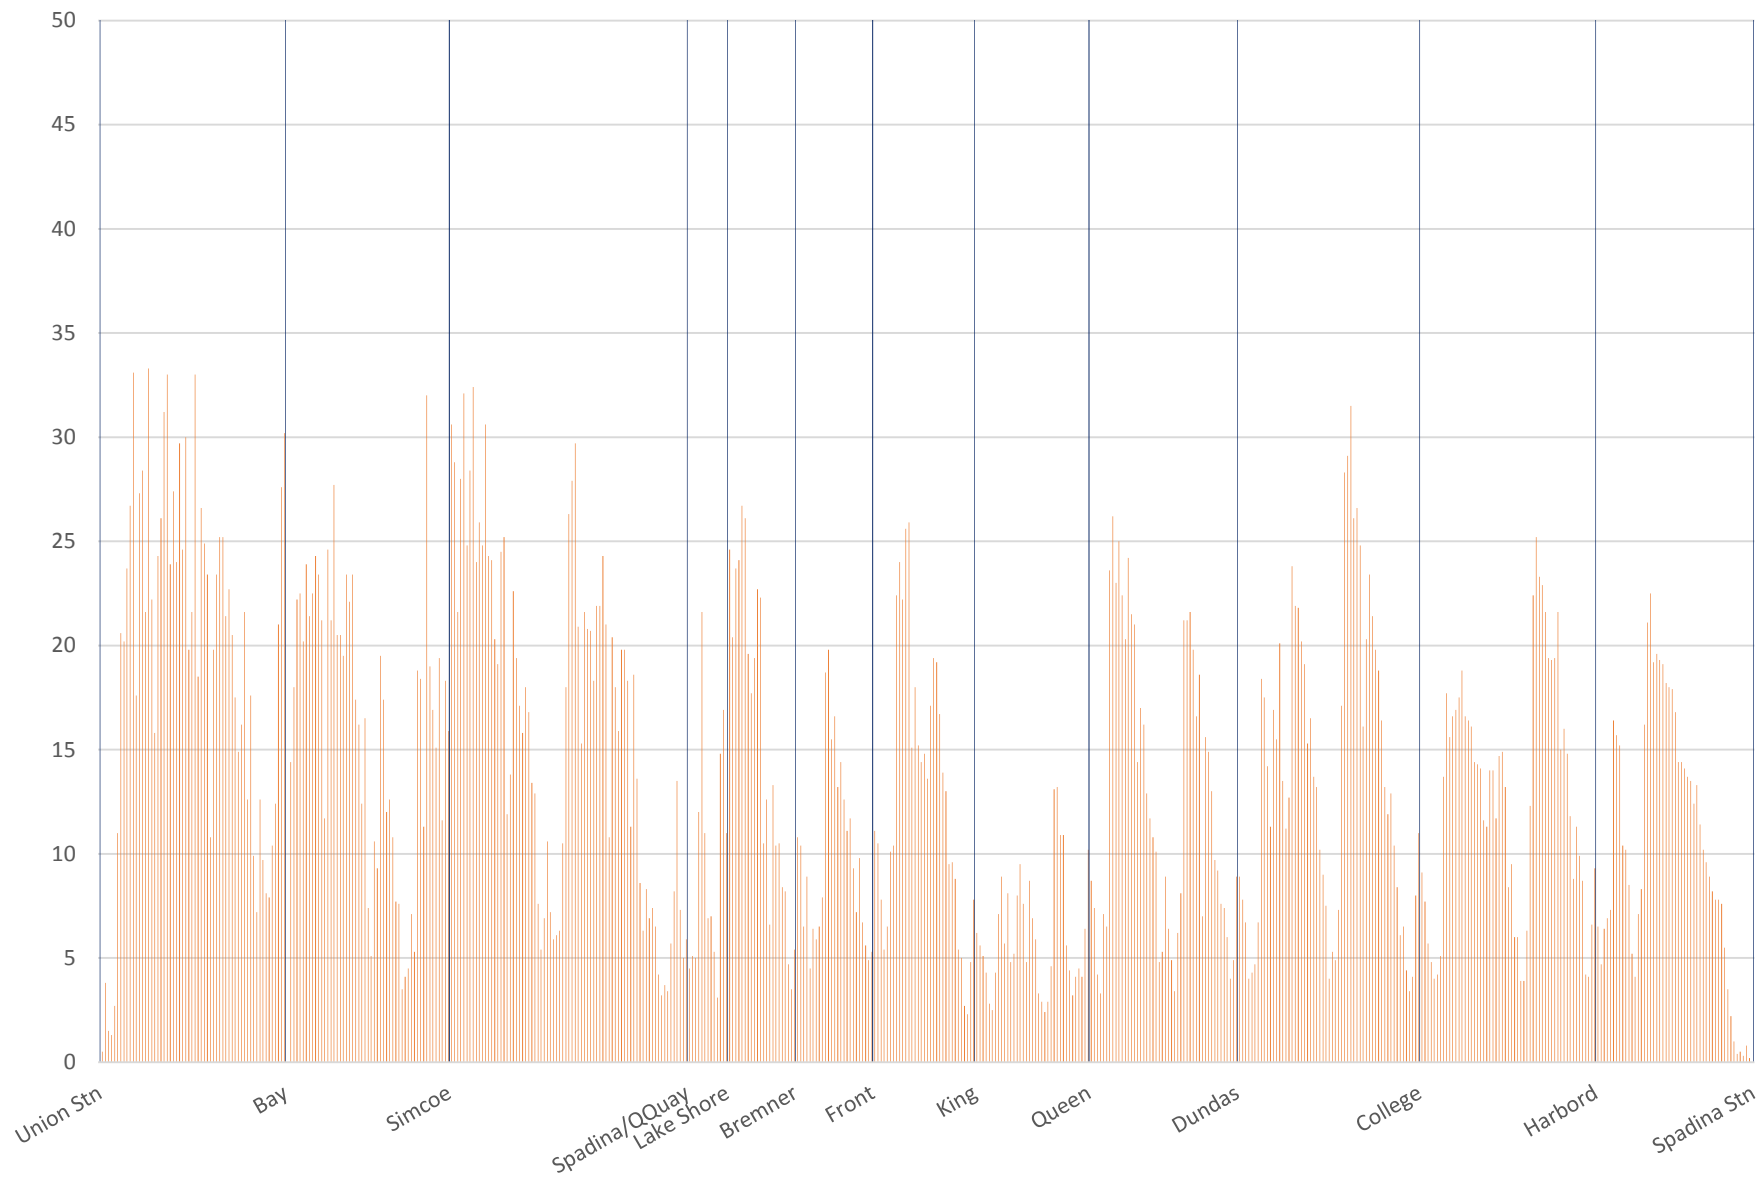

# 510 Spadina Northbound January 11-12-13-14-15-18-19-20-21-22 2016 Average Speed 1000 to 1100

510 Spadina Northbound January 11-12-13-14-15-18-19-20-21-22 2016 Average Speed 1100 to 1200

510 Spadina Northbound January 11-12-13-14-15-18-19-20-21-22 2016 Average Speed 1200 to 1300

510 Spadina Northbound January 11-12-13-14-15-18-19-20-21-22 2016 Average Speed 1300 to 1400

510 Spadina Northbound January 11-12-13-14-15-18-19-20-21-22 2016 Average Speed 1400 to 1500

510 Spadina Northbound January 11-12-13-14-15-18-19-20-21-22 2016 Average Speed 1500 to 1600

510 Spadina Northbound January 11-12-13-14-15-18-19-20-21-22 2016 Average Speed 1600 to 1700

510 Spadina Northbound January 11-12-13-14-15-18-19-20-21-22 2016 Average Speed 1700 to 1800

510 Spadina Northbound January 11-12-13-14-15-18-19-20-21-22 2016 Average Speed 1800 to 1900

510 Spadina Northbound January 11-12-13-14-15-18-19-20-21-22 2016 Average Speed 1900 to 2000

510 Spadina Northbound January 11-12-13-14-15-18-19-20-21-22 2016 Average Speed 2000 to 2100

510 Spadina Northbound January 11-12-13-14-15-18-19-20-21-22 2016 Average Speed 2100 to 2200