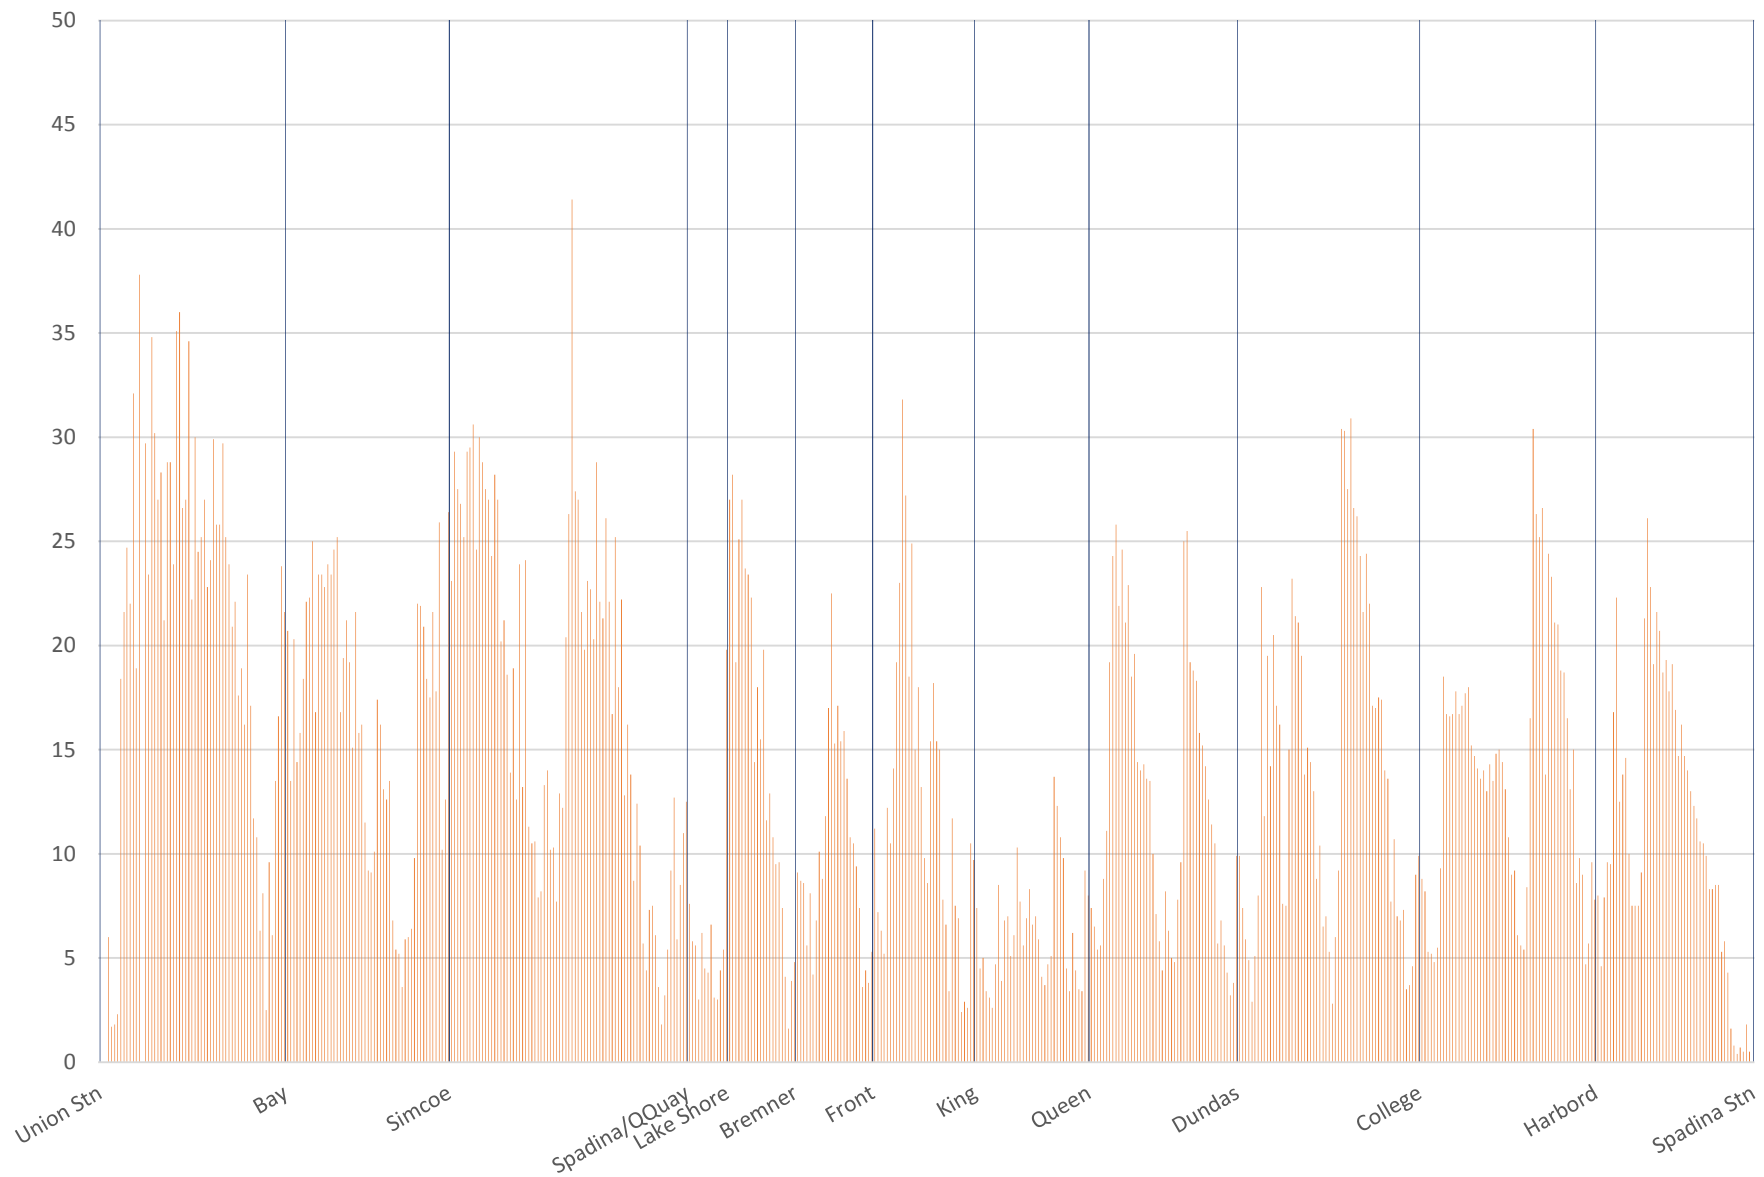

510 Spadina Northbound January 11-12-13-14-15-18-19-20-21-22 2016 Average Speed 900 to 1000

# 510 Spadina Northbound January 11-12-13-14-15-18-19-20-21-22 2016 Average Speed 1000 to 1100

510 Spadina Northbound January 11-12-13-14-15-18-19-20-21-22 2016 Average Speed 1100 to 1200

510 Spadina Northbound January 11-12-13-14-15-18-19-20-21-22 2016 Average Speed 1200 to 1300

510 Spadina Northbound January 11-12-13-14-15-18-19-20-21-22 2016 Average Speed 1300 to 1400

510 Spadina Northbound January 11-12-13-14-15-18-19-20-21-22 2016 Average Speed 1400 to 1500

510 Spadina Northbound January 11-12-13-14-15-18-19-20-21-22 2016 Average Speed 1500 to 1600

510 Spadina Northbound January 11-12-13-14-15-18-19-20-21-22 2016 Average Speed 1600 to 1700

510 Spadina Northbound January 11-12-13-14-15-18-19-20-21-22 2016 Average Speed 1700 to 1800

510 Spadina Northbound January 11-12-13-14-15-18-19-20-21-22 2016 Average Speed 1800 to 1900