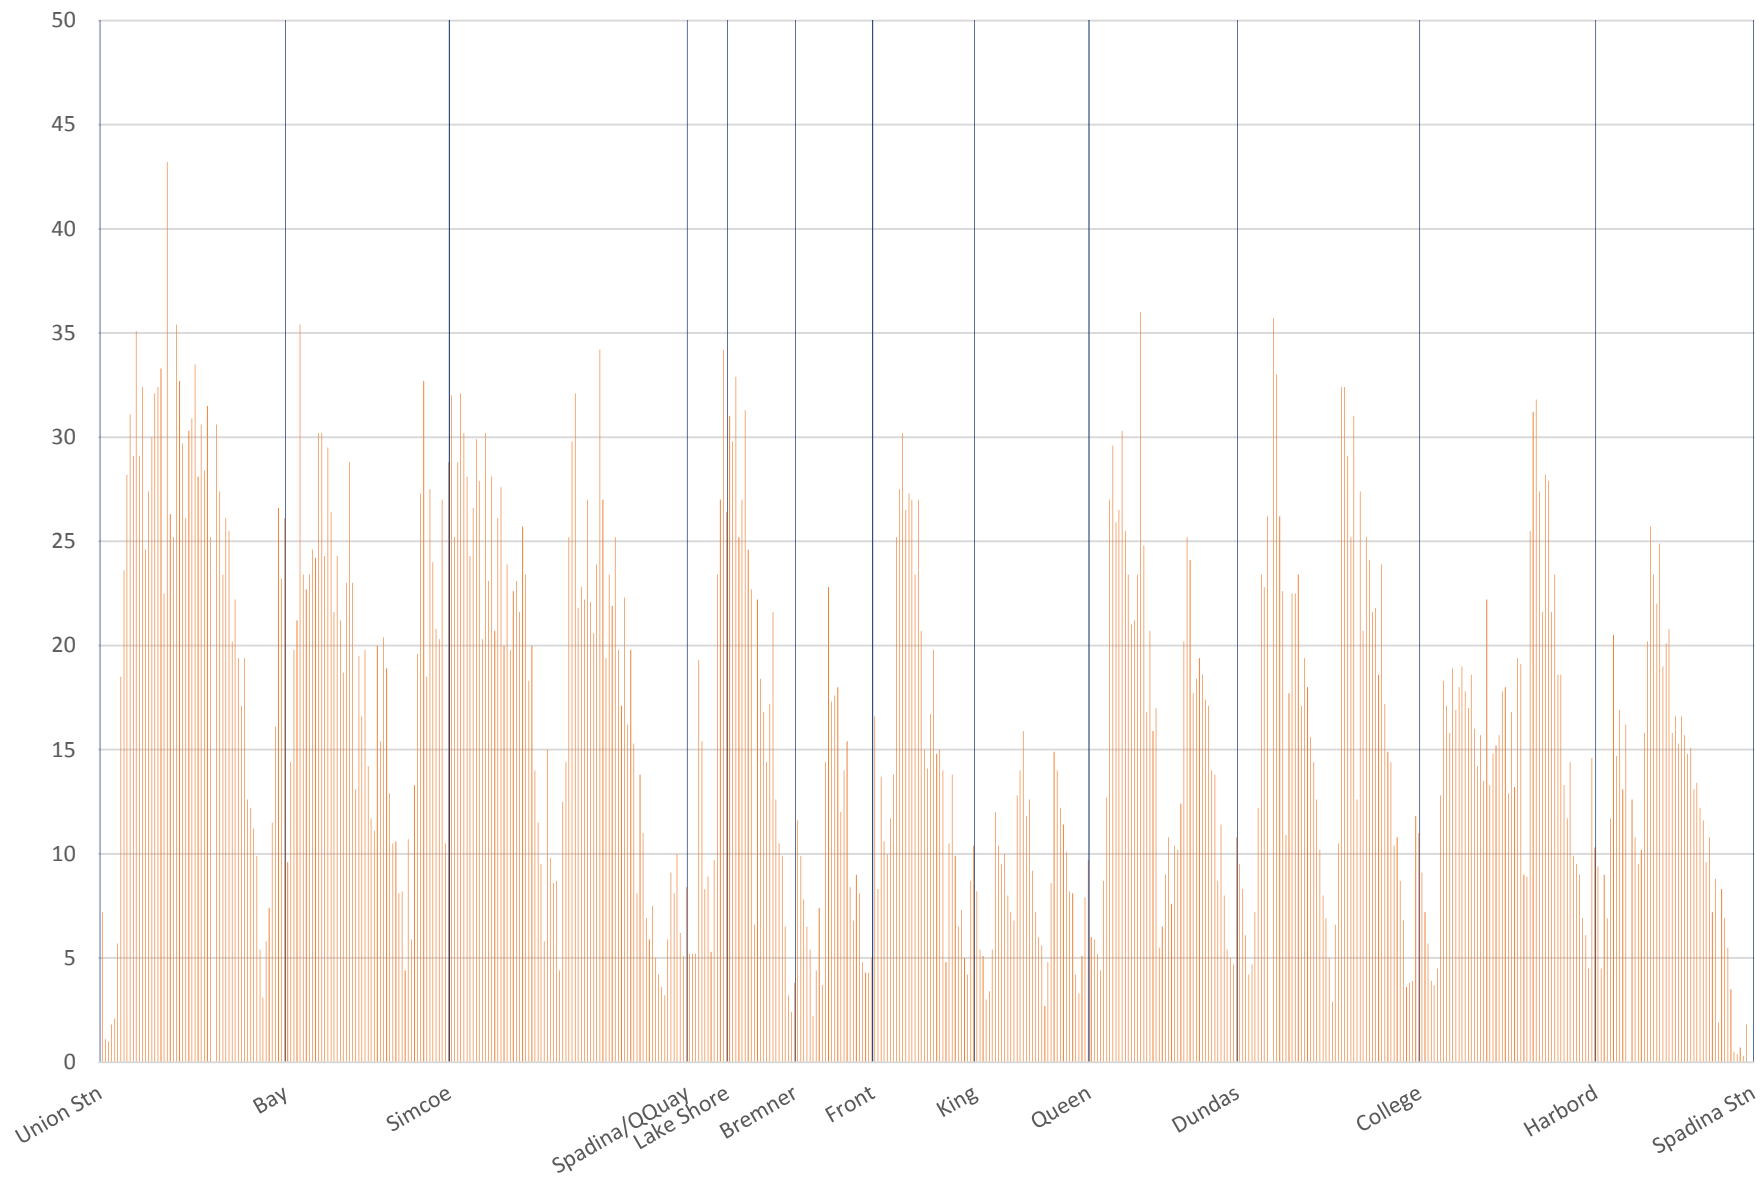

510 Spadina Northbound January 11-12-13-14-15-18-19-20-21-22 2016 Average Speed 1600 to 1700

510 Spadina Northbound January 11-12-13-14-15-18-19-20-21-22 2016 Average Speed 1700 to 1800

510 Spadina Northbound January 11-12-13-14-15-18-19-20-21-22 2016 Average Speed 1800 to 1900

510 Spadina Northbound January 11-12-13-14-15-18-19-20-21-22 2016 Average Speed 1900 to 2000

510 Spadina Northbound January 11-12-13-14-15-18-19-20-21-22 2016 Average Speed 2000 to 2100

510 Spadina Northbound January 11-12-13-14-15-18-19-20-21-22 2016 Average Speed 2100 to 2200

510 Spadina Northbound January 11-12-13-14-15-18-19-20-21-22 2016 Average Speed 2200 to 2300

510 Spadina Northbound January 11-12-13-14-15-18-19-20-21-22 2016 Average Speed 2300 to 2400

510 Spadina Northbound January 11-12-13-14-15-18-19-20-21-22 2016 Average Speed 2400 to 2500

510 Spadina Northbound January 11-12-13-14-15-18-19-20-21-22 2016 Average Speed 2500 to 2600