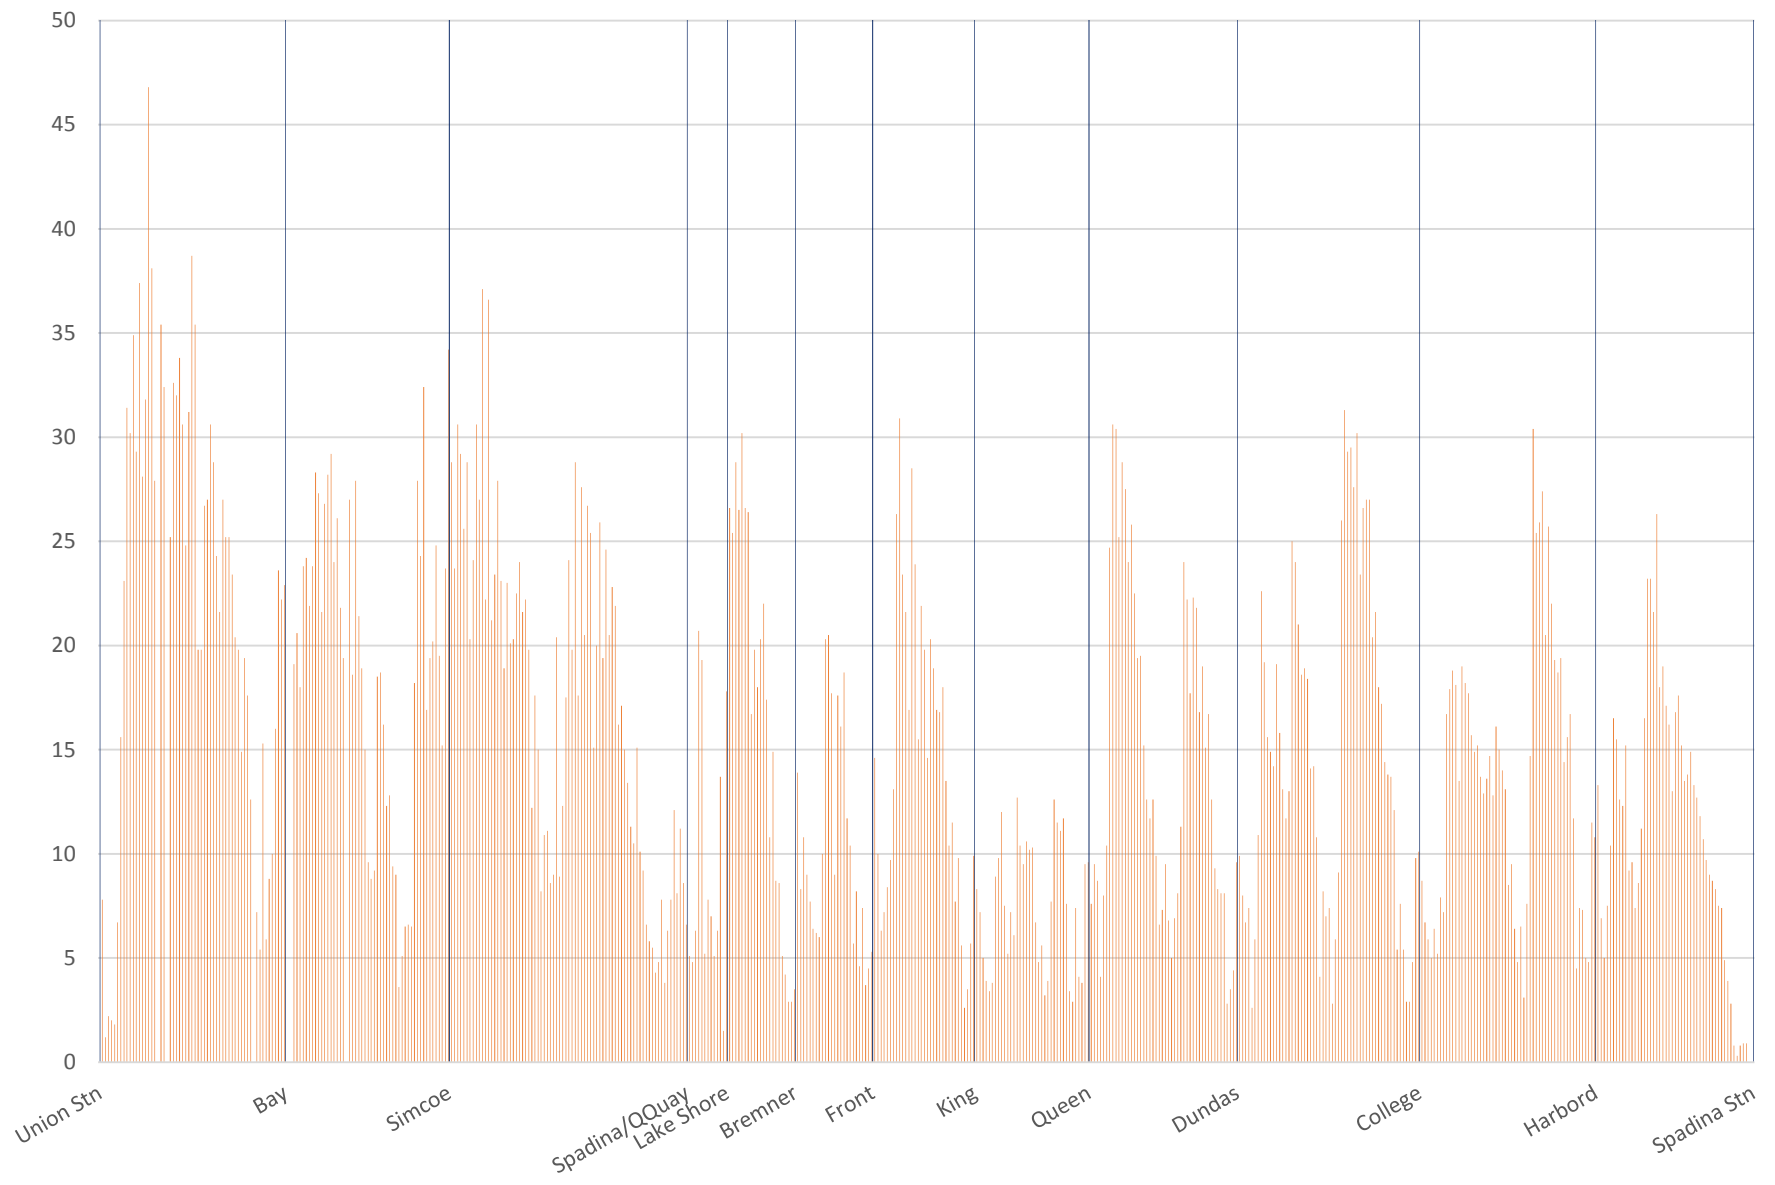

510 Spadina Northbound January 11-12-13-14-15-18-19-20-21-22 2016 Average Speed 1300 to 1400

510 Spadina Northbound January 11-12-13-14-15-18-19-20-21-22 2016 Average Speed 1400 to 1500

510 Spadina Northbound January 11-12-13-14-15-18-19-20-21-22 2016 Average Speed 1500 to 1600

510 Spadina Northbound January 11-12-13-14-15-18-19-20-21-22 2016 Average Speed 1600 to 1700

510 Spadina Northbound January 11-12-13-14-15-18-19-20-21-22 2016 Average Speed 1700 to 1800

510 Spadina Northbound January 11-12-13-14-15-18-19-20-21-22 2016 Average Speed 1800 to 1900

510 Spadina Northbound January 11-12-13-14-15-18-19-20-21-22 2016 Average Speed 1900 to 2000

510 Spadina Northbound January 11-12-13-14-15-18-19-20-21-22 2016 Average Speed 2000 to 2100

510 Spadina Northbound January 11-12-13-14-15-18-19-20-21-22 2016 Average Speed 2100 to 2200

510 Spadina Northbound January 11-12-13-14-15-18-19-20-21-22 2016 Average Speed 2200 to 2300

510 Spadina Northbound January 11-12-13-14-15-18-19-20-21-22 2016 Average Speed 2300 to 2400

510 Spadina Northbound January 11-12-13-14-15-18-19-20-21-22 2016 Average Speed 2400 to 2500