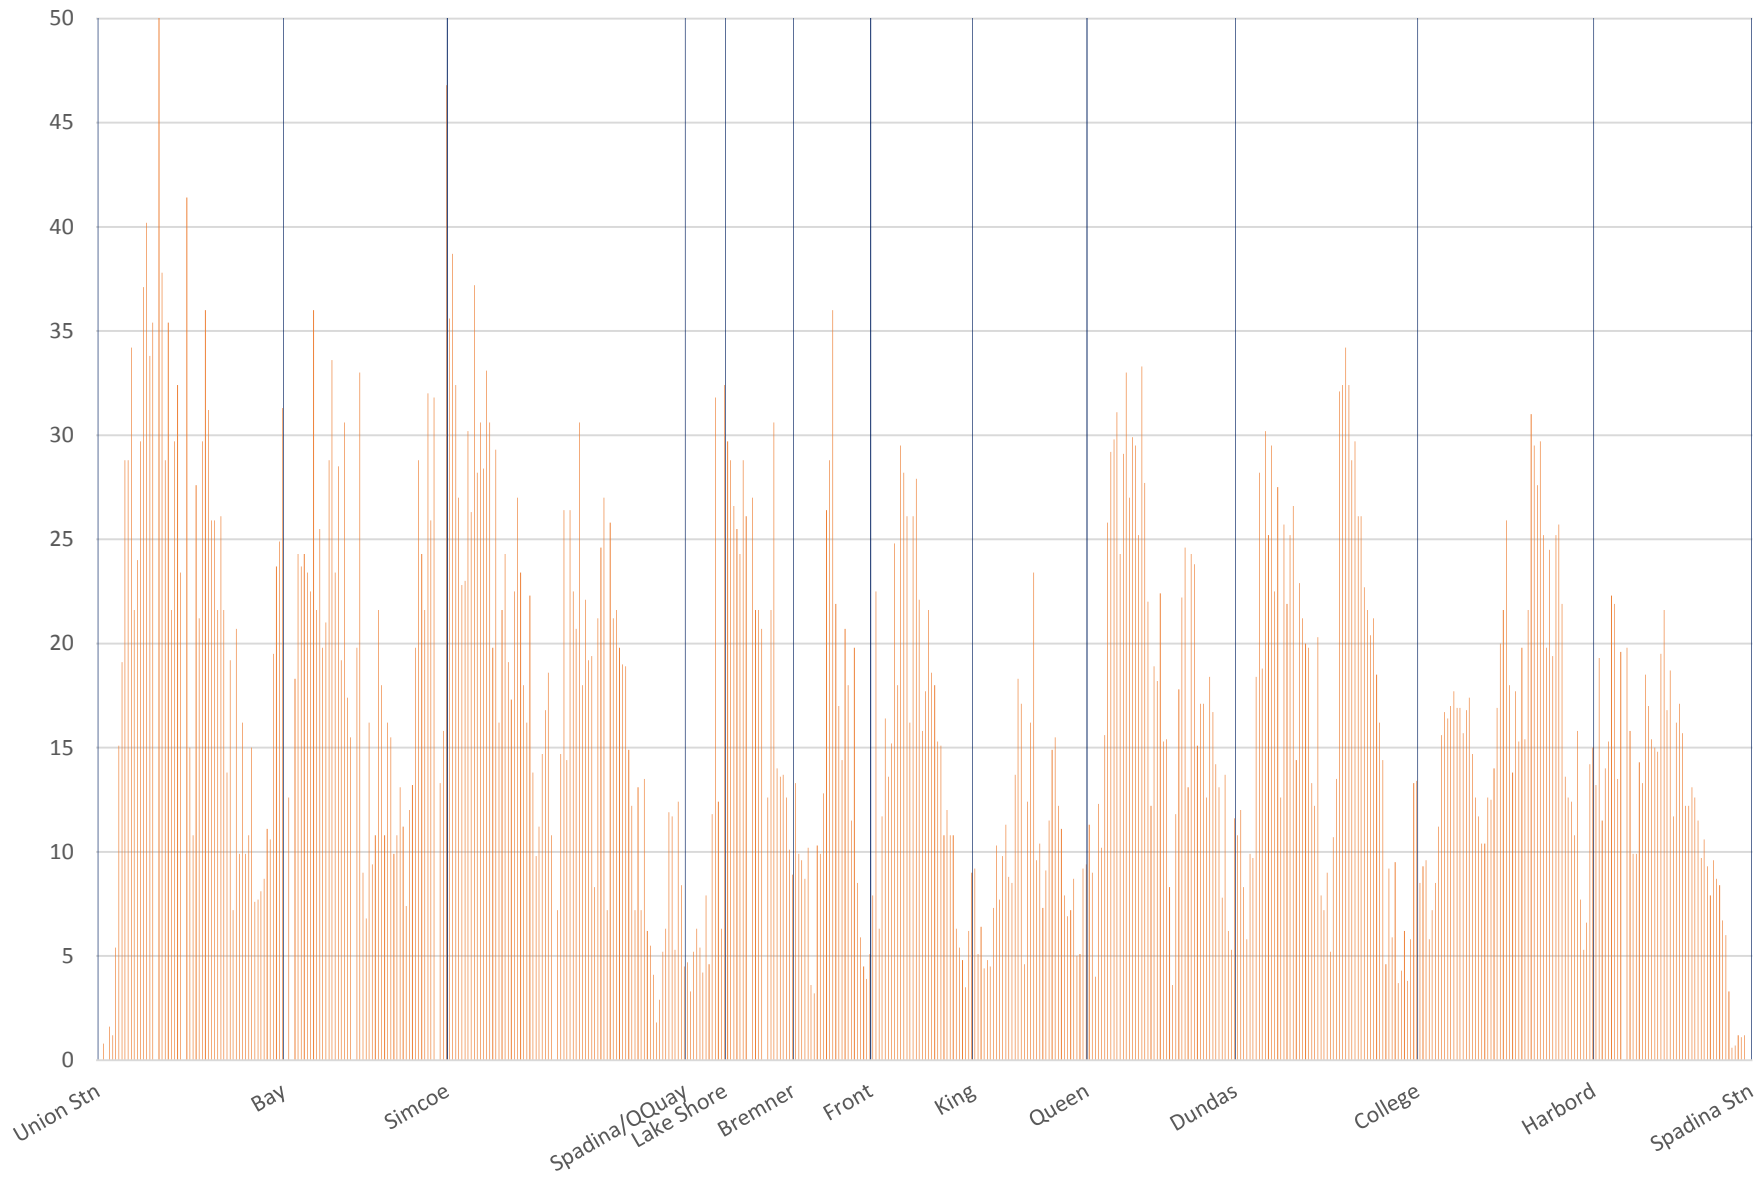

510 Spadina Northbound January 11-12-13-14-15-18-19-20-21-22 2016 Average Speed 600 to 700

510 Spadina Northbound January 11-12-13-14-15-18-19-20-21-22 2016 Average Speed 700 to 800

510 Spadina Northbound January 11-12-13-14-15-18-19-20-21-22 2016 Average Speed 800 to 900

510 Spadina Northbound January 11-12-13-14-15-18-19-20-21-22 2016 Average Speed 900 to 1000

# 510 Spadina Northbound January 11-12-13-14-15-18-19-20-21-22 2016 Average Speed 1000 to 1100

510 Spadina Northbound January 11-12-13-14-15-18-19-20-21-22 2016 Average Speed 1100 to 1200

510 Spadina Northbound January 11-12-13-14-15-18-19-20-21-22 2016 Average Speed 1200 to 1300

510 Spadina Northbound January 11-12-13-14-15-18-19-20-21-22 2016 Average Speed 2500 to 2600