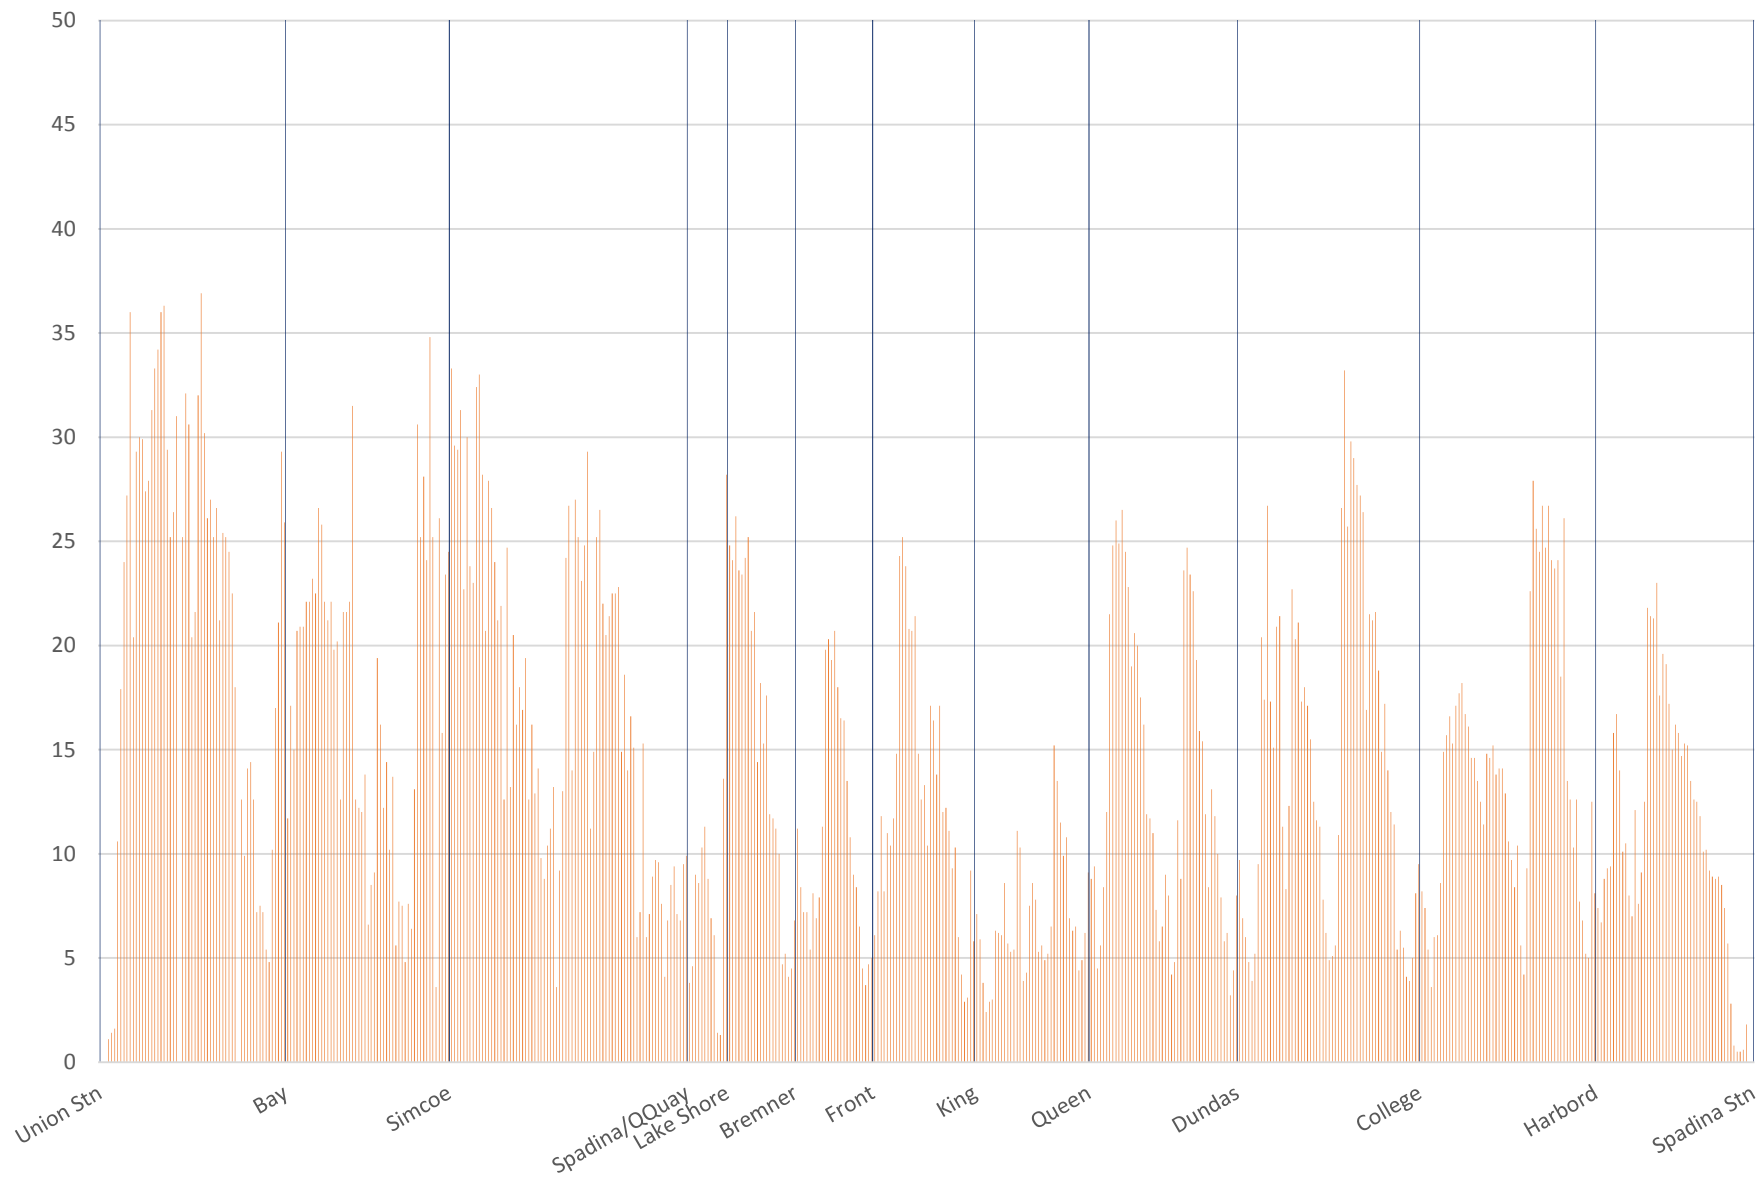

510 Spadina Northbound January 11-12-13-14-15-18-19-20-21-22 2016 Average Speed 600 to 700

510 Spadina Northbound January 11-12-13-14-15-18-19-20-21-22 2016 Average Speed 700 to 800

510 Spadina Northbound January 11-12-13-14-15-18-19-20-21-22 2016 Average Speed 800 to 900

510 Spadina Northbound January 11-12-13-14-15-18-19-20-21-22 2016 Average Speed 900 to 1000

# 510 Spadina Northbound January 11-12-13-14-15-18-19-20-21-22 2016 Average Speed 1000 to 1100

510 Spadina Northbound January 11-12-13-14-15-18-19-20-21-22 2016 Average Speed 1100 to 1200

510 Spadina Northbound January 11-12-13-14-15-18-19-20-21-22 2016 Average Speed 1200 to 1300

510 Spadina Northbound January 11-12-13-14-15-18-19-20-21-22 2016 Average Speed 1300 to 1400

510 Spadina Northbound January 11-12-13-14-15-18-19-20-21-22 2016 Average Speed 1400 to 1500

510 Spadina Northbound January 11-12-13-14-15-18-19-20-21-22 2016 Average Speed 1500 to 1600