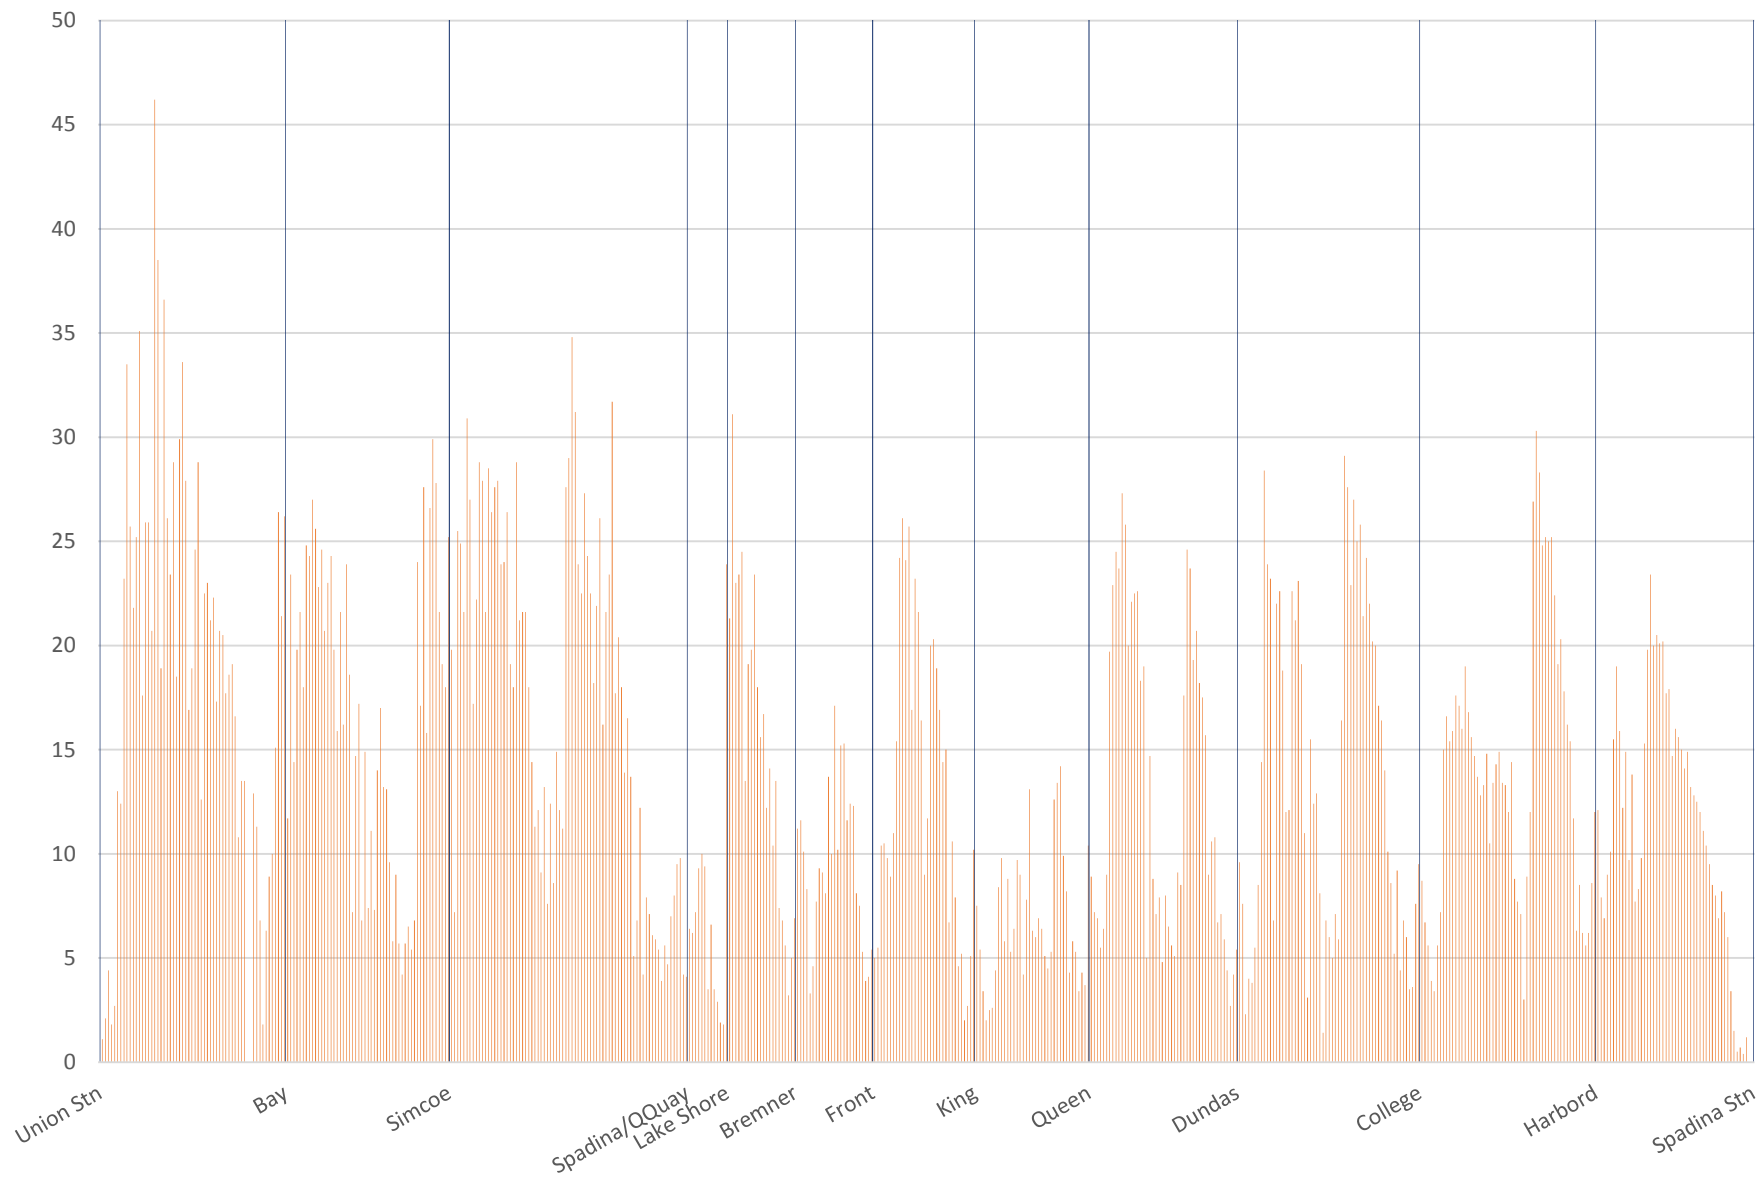

510 Spadina Northbound January 11-12-13-14-15-18-19-20-21-22 2016 Average Speed 600 to 700

510 Spadina Northbound January 11-12-13-14-15-18-19-20-21-22 2016 Average Speed 700 to 800

510 Spadina Northbound January 11-12-13-14-15-18-19-20-21-22 2016 Average Speed 800 to 900

510 Spadina Northbound January 11-12-13-14-15-18-19-20-21-22 2016 Average Speed 900 to 1000

# 510 Spadina Northbound January 11-12-13-14-15-18-19-20-21-22 2016 Average Speed 1000 to 1100

510 Spadina Northbound January 11-12-13-14-15-18-19-20-21-22 2016 Average Speed 1100 to 1200

510 Spadina Northbound January 11-12-13-14-15-18-19-20-21-22 2016 Average Speed 1200 to 1300

510 Spadina Northbound January 11-12-13-14-15-18-19-20-21-22 2016 Average Speed 1300 to 1400

510 Spadina Northbound January 11-12-13-14-15-18-19-20-21-22 2016 Average Speed 1400 to 1500

510 Spadina Northbound January 11-12-13-14-15-18-19-20-21-22 2016 Average Speed 1500 to 1600