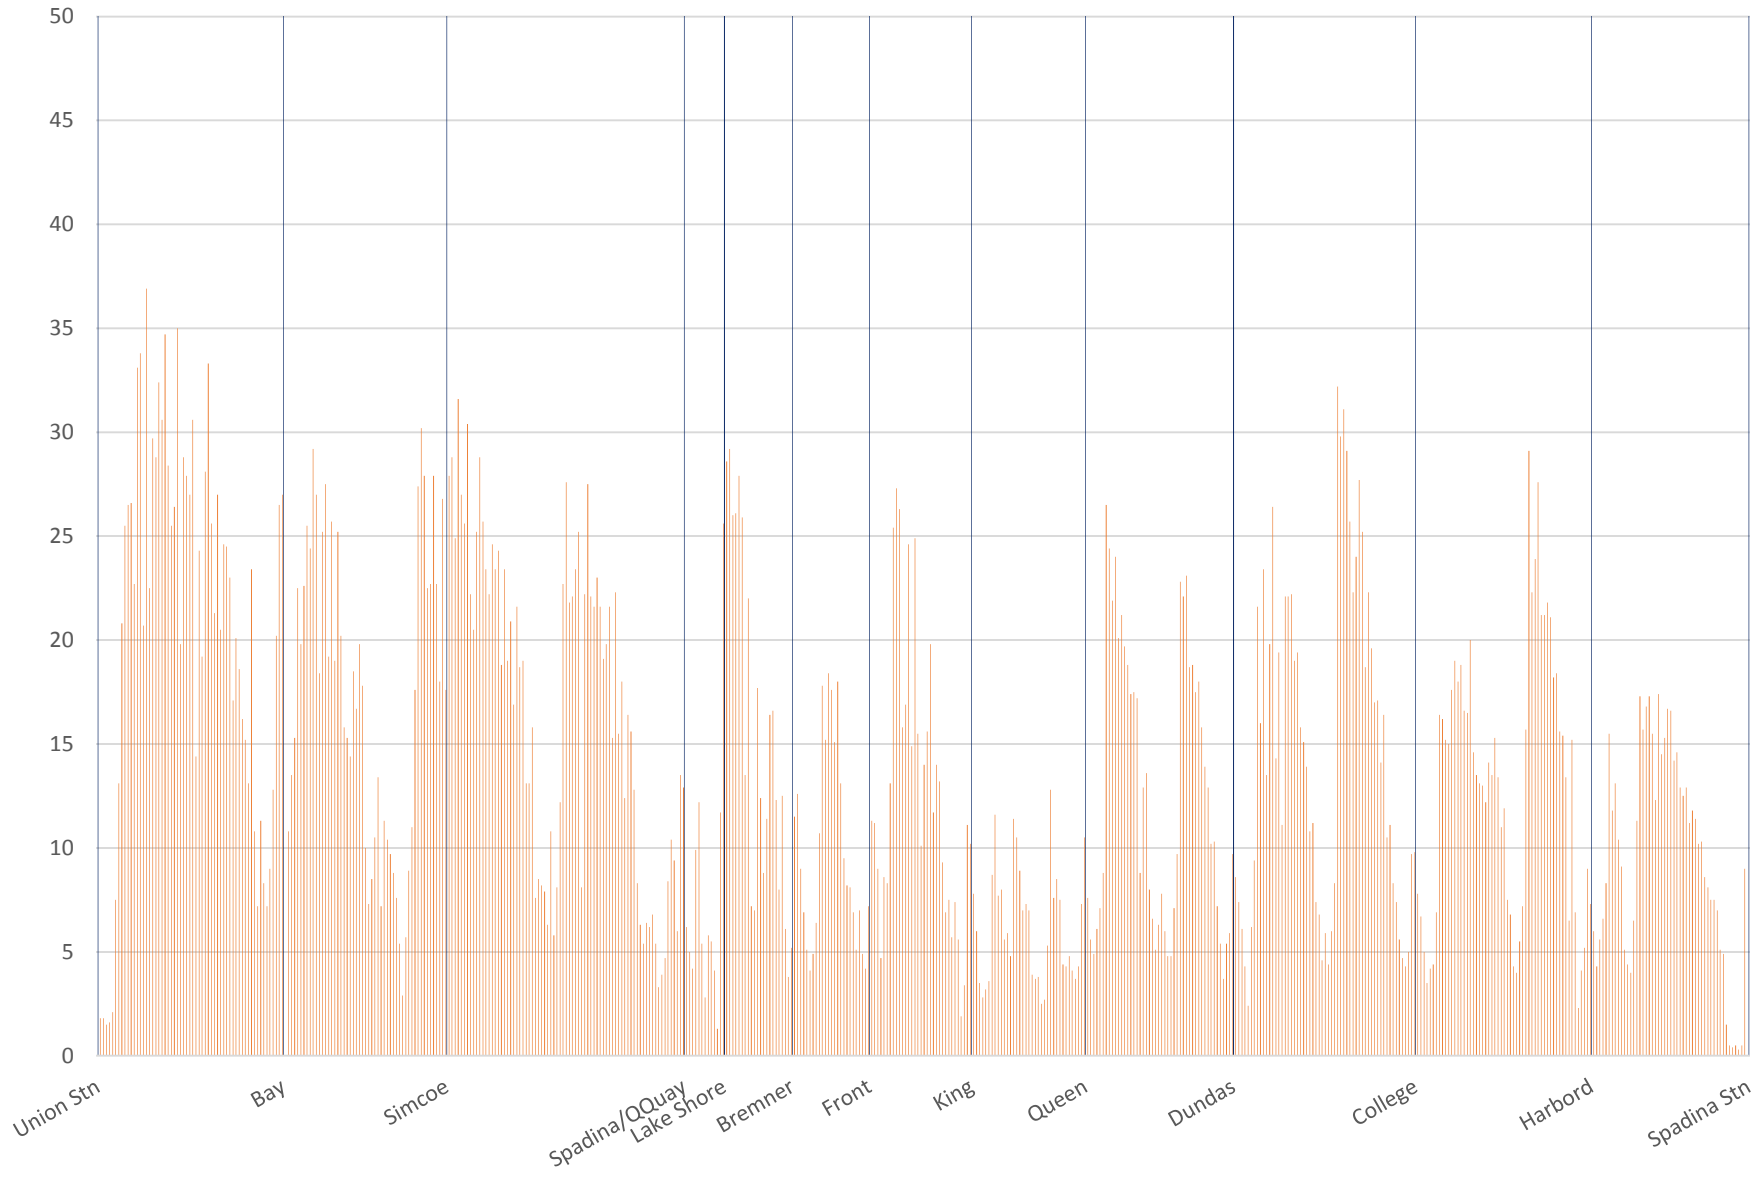

# 510 Spadina Northbound January 11-12-13-14-15-18-19-20-21-22 2016 Average Speed 1000 to 1100

510 Spadina Northbound January 11-12-13-14-15-18-19-20-21-22 2016 Average Speed 1100 to 1200

510 Spadina Northbound January 11-12-13-14-15-18-19-20-21-22 2016 Average Speed 1200 to 1300

510 Spadina Northbound January 11-12-13-14-15-18-19-20-21-22 2016 Average Speed 1300 to 1400

510 Spadina Northbound January 11-12-13-14-15-18-19-20-21-22 2016 Average Speed 1400 to 1500

510 Spadina Northbound January 11-12-13-14-15-18-19-20-21-22 2016 Average Speed 1500 to 1600

510 Spadina Northbound January 11-12-13-14-15-18-19-20-21-22 2016 Average Speed 1600 to 1700

510 Spadina Northbound January 11-12-13-14-15-18-19-20-21-22 2016 Average Speed 1700 to 1800

510 Spadina Northbound January 11-12-13-14-15-18-19-20-21-22 2016 Average Speed 1800 to 1900

510 Spadina Northbound January 11-12-13-14-15-18-19-20-21-22 2016 Average Speed 1900 to 2000

510 Spadina Northbound January 11-12-13-14-15-18-19-20-21-22 2016 Average Speed 2000 to 2100

510 Spadina Northbound January 11-12-13-14-15-18-19-20-21-22 2016 Average Speed 2100 to 2200