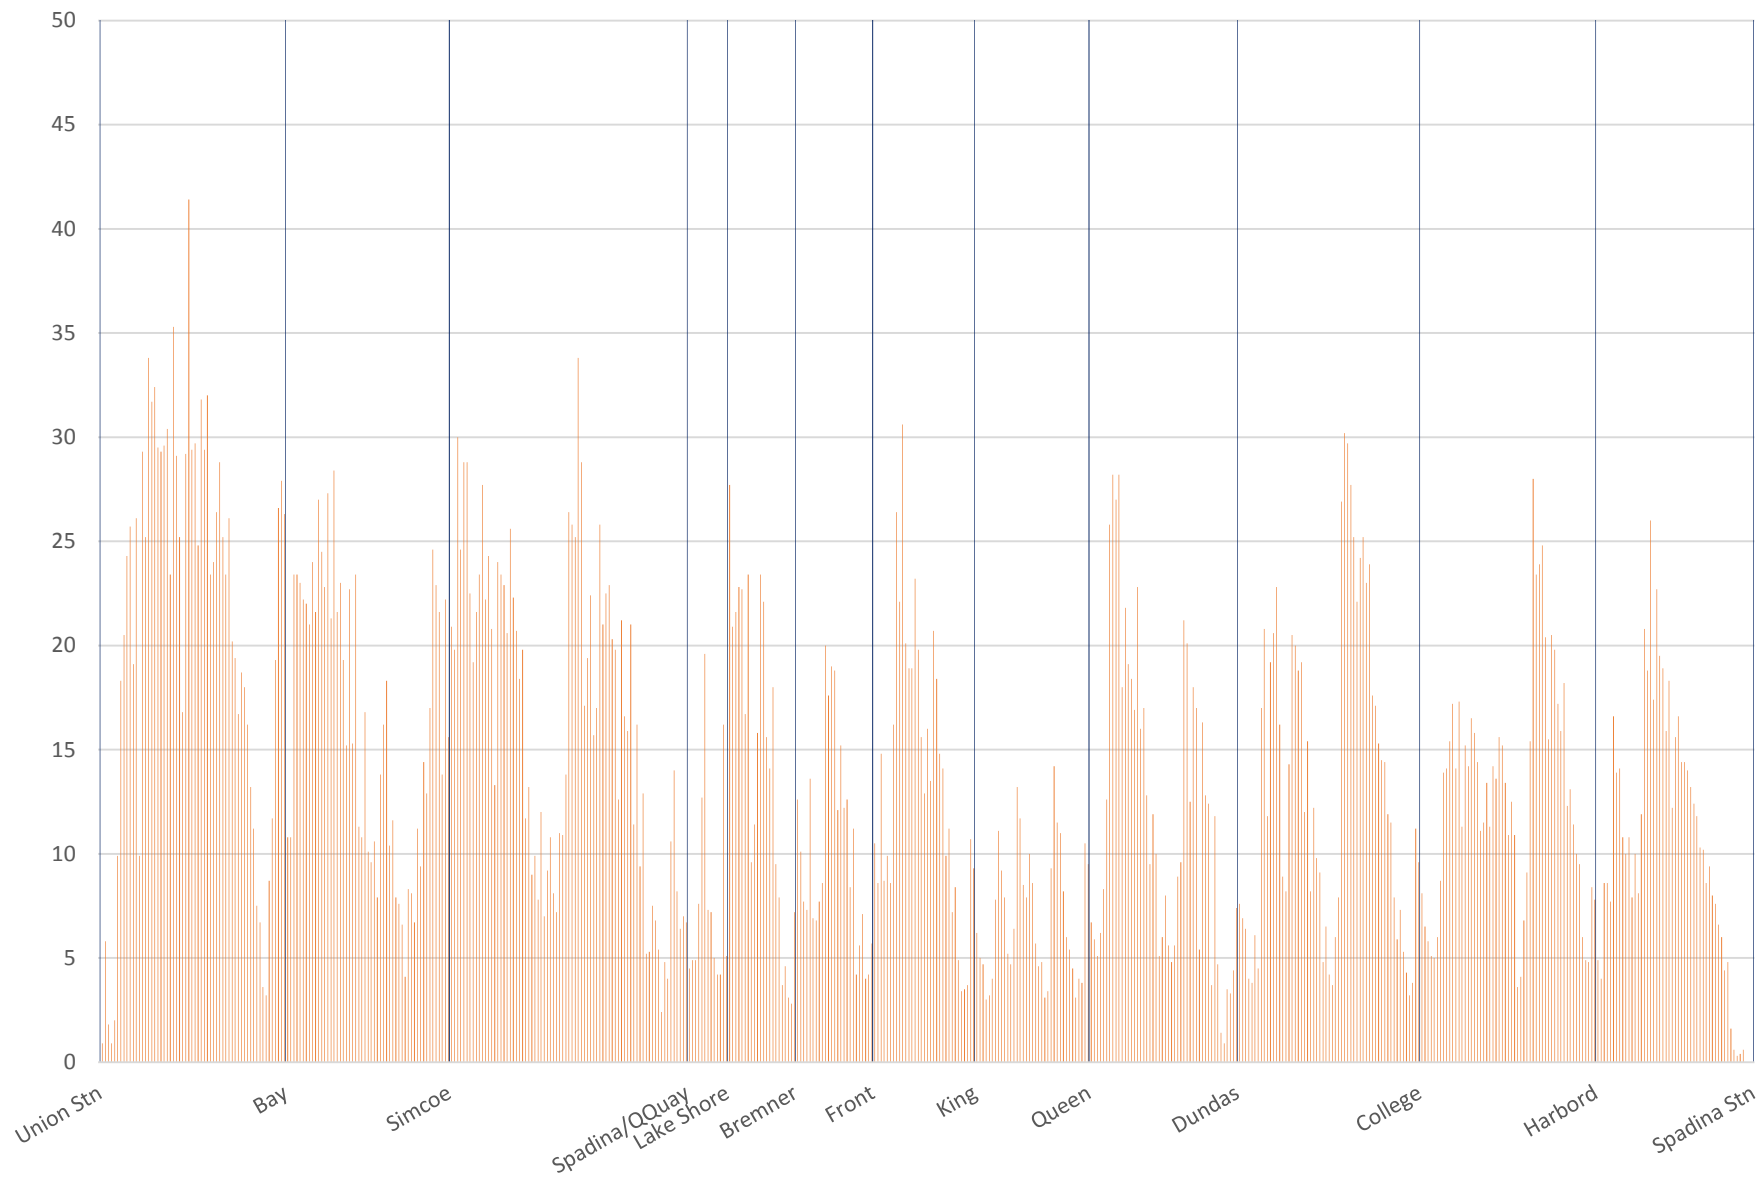

510 Spadina Northbound January 11-12-13-14-15-18-19-20-21-22 2016 Average Speed 1300 to 1400

510 Spadina Northbound January 11-12-13-14-15-18-19-20-21-22 2016 Average Speed 1400 to 1500

510 Spadina Northbound January 11-12-13-14-15-18-19-20-21-22 2016 Average Speed 1500 to 1600

510 Spadina Northbound January 11-12-13-14-15-18-19-20-21-22 2016 Average Speed 1600 to 1700

510 Spadina Northbound January 11-12-13-14-15-18-19-20-21-22 2016 Average Speed 1700 to 1800

510 Spadina Northbound January 11-12-13-14-15-18-19-20-21-22 2016 Average Speed 1800 to 1900

510 Spadina Northbound January 11-12-13-14-15-18-19-20-21-22 2016 Average Speed 1900 to 2000

510 Spadina Northbound January 11-12-13-14-15-18-19-20-21-22 2016 Average Speed 2000 to 2100

510 Spadina Northbound January 11-12-13-14-15-18-19-20-21-22 2016 Average Speed 2100 to 2200

510 Spadina Northbound January 11-12-13-14-15-18-19-20-21-22 2016 Average Speed 2200 to 2300

510 Spadina Northbound January 11-12-13-14-15-18-19-20-21-22 2016 Average Speed 2300 to 2400

510 Spadina Northbound January 11-12-13-14-15-18-19-20-21-22 2016 Average Speed 2400 to 2500