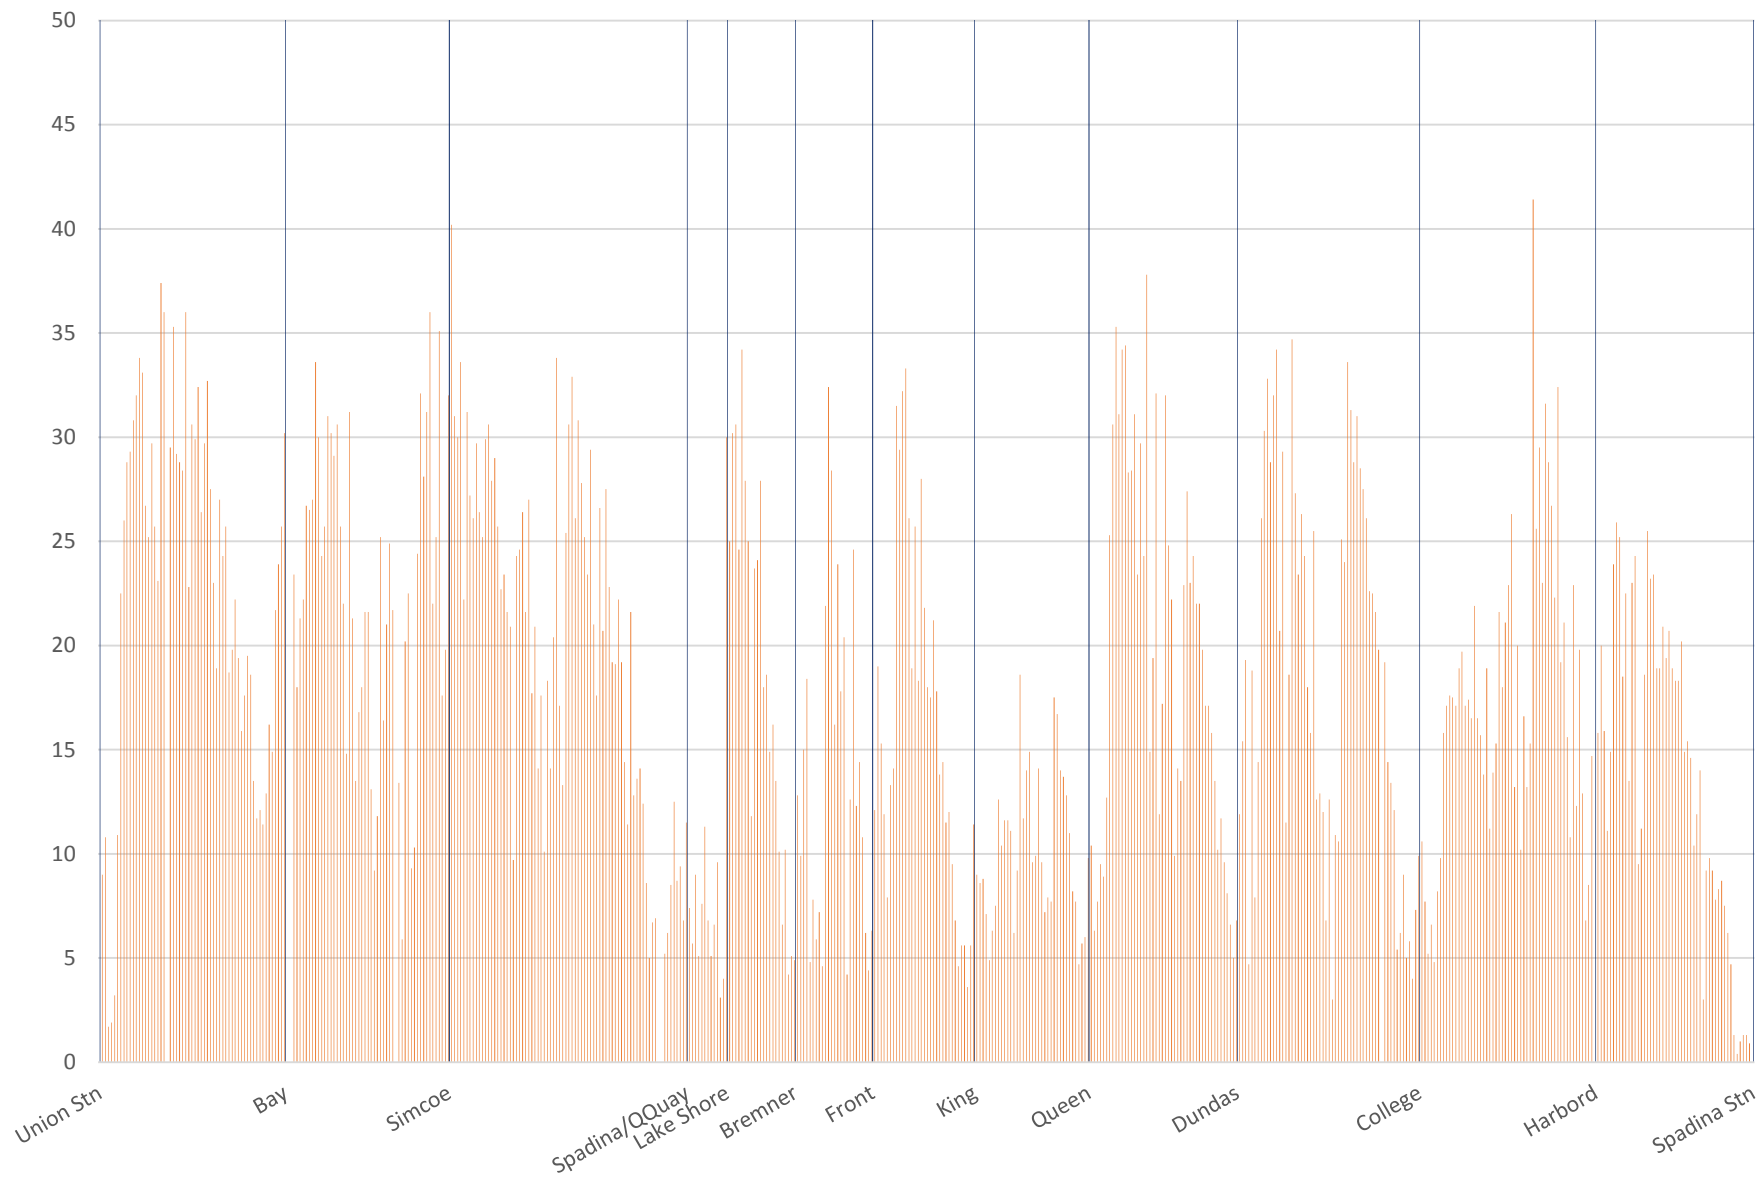

510 Spadina Northbound January 11-12-13-14-15-18-19-20-21-22 2016 Average Speed 1600 to 1700

510 Spadina Northbound January 11-12-13-14-15-18-19-20-21-22 2016 Average Speed 1700 to 1800

510 Spadina Northbound January 11-12-13-14-15-18-19-20-21-22 2016 Average Speed 1800 to 1900

510 Spadina Northbound January 11-12-13-14-15-18-19-20-21-22 2016 Average Speed 1900 to 2000

510 Spadina Northbound January 11-12-13-14-15-18-19-20-21-22 2016 Average Speed 2000 to 2100

510 Spadina Northbound January 11-12-13-14-15-18-19-20-21-22 2016 Average Speed 2100 to 2200

510 Spadina Northbound January 11-12-13-14-15-18-19-20-21-22 2016 Average Speed 2200 to 2300

510 Spadina Northbound January 11-12-13-14-15-18-19-20-21-22 2016 Average Speed 2300 to 2400

510 Spadina Northbound January 11-12-13-14-15-18-19-20-21-22 2016 Average Speed 2400 to 2500

510 Spadina Northbound January 11-12-13-14-15-18-19-20-21-22 2016 Average Speed 2500 to 2600