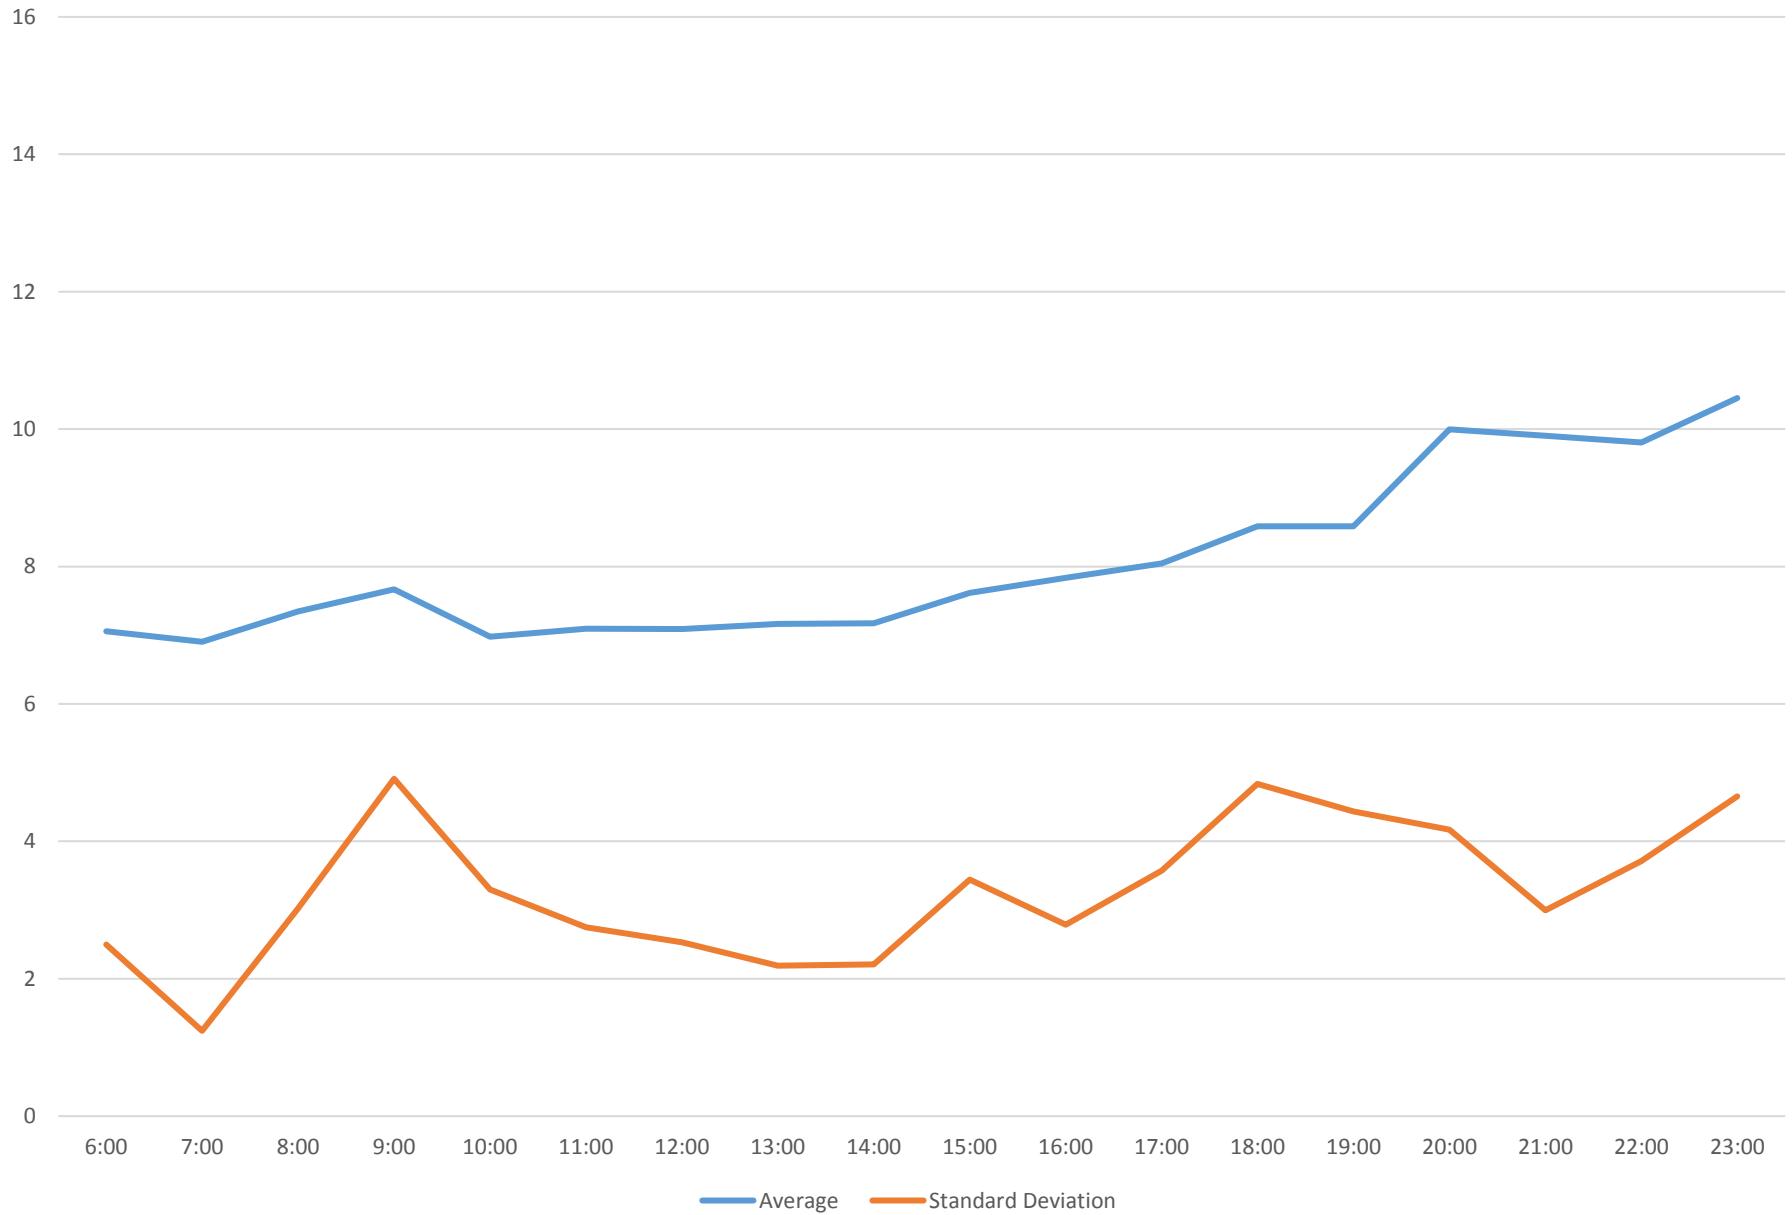

94 Wellesley Headways at W of Castle Frank Stn Westbound January 2016

94 Wellesley Headways at W of Castle Frank Stn Westbound January 2016 Weekday Statistics

94 Wellesley Headways at W of Castle Frank Stn Westbound January 2016 Saturday Statistics