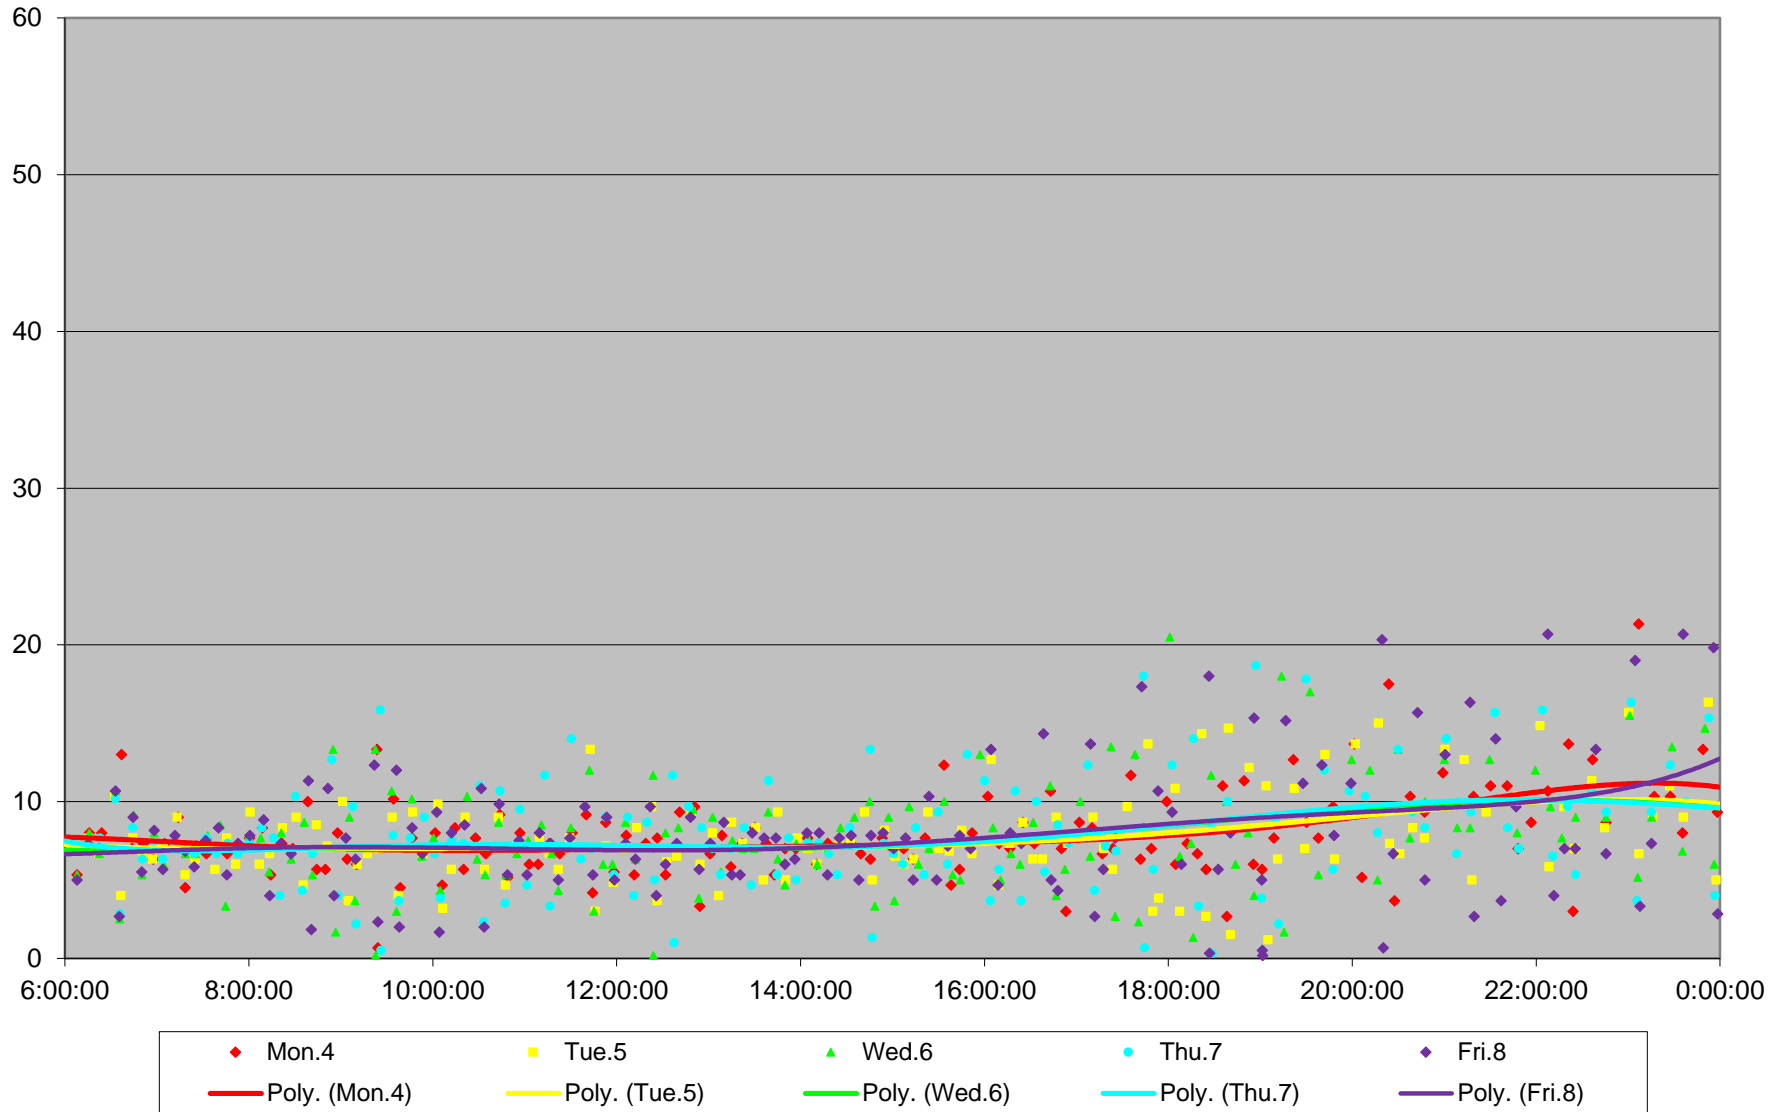

94 Wellesley Headways at W of Castle Frank Stn Westbound January 2016

94 Wellesley Headways at W of Castle Frank Stn Westbound January 2016

94 Wellesley Headways at W of Castle Frank Stn Westbound January 2016