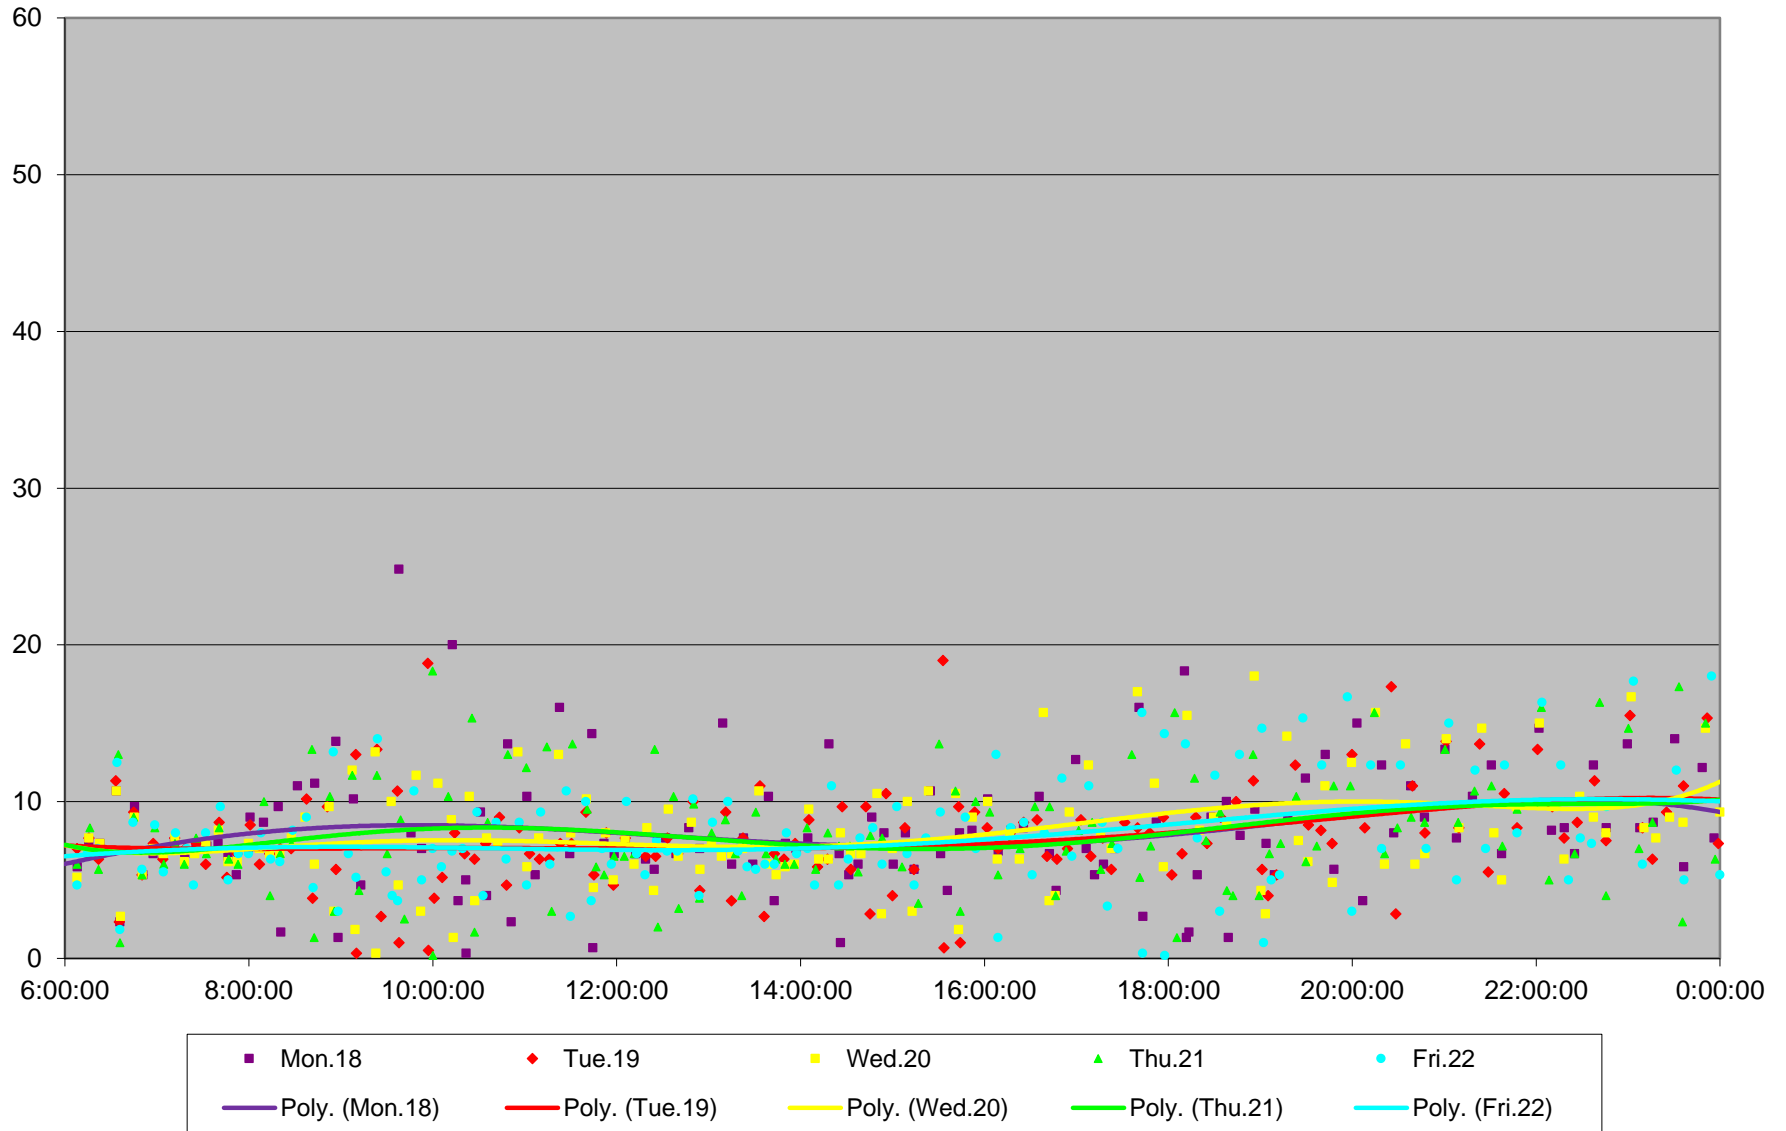

94 Wellesley Headways at W of Castle Frank Stn Westbound January 2016

94 Wellesley Headways at W of Castle Frank Stn Westbound January 2016

94 Wellesley Headways at W of Castle Frank Stn Westbound January 2016