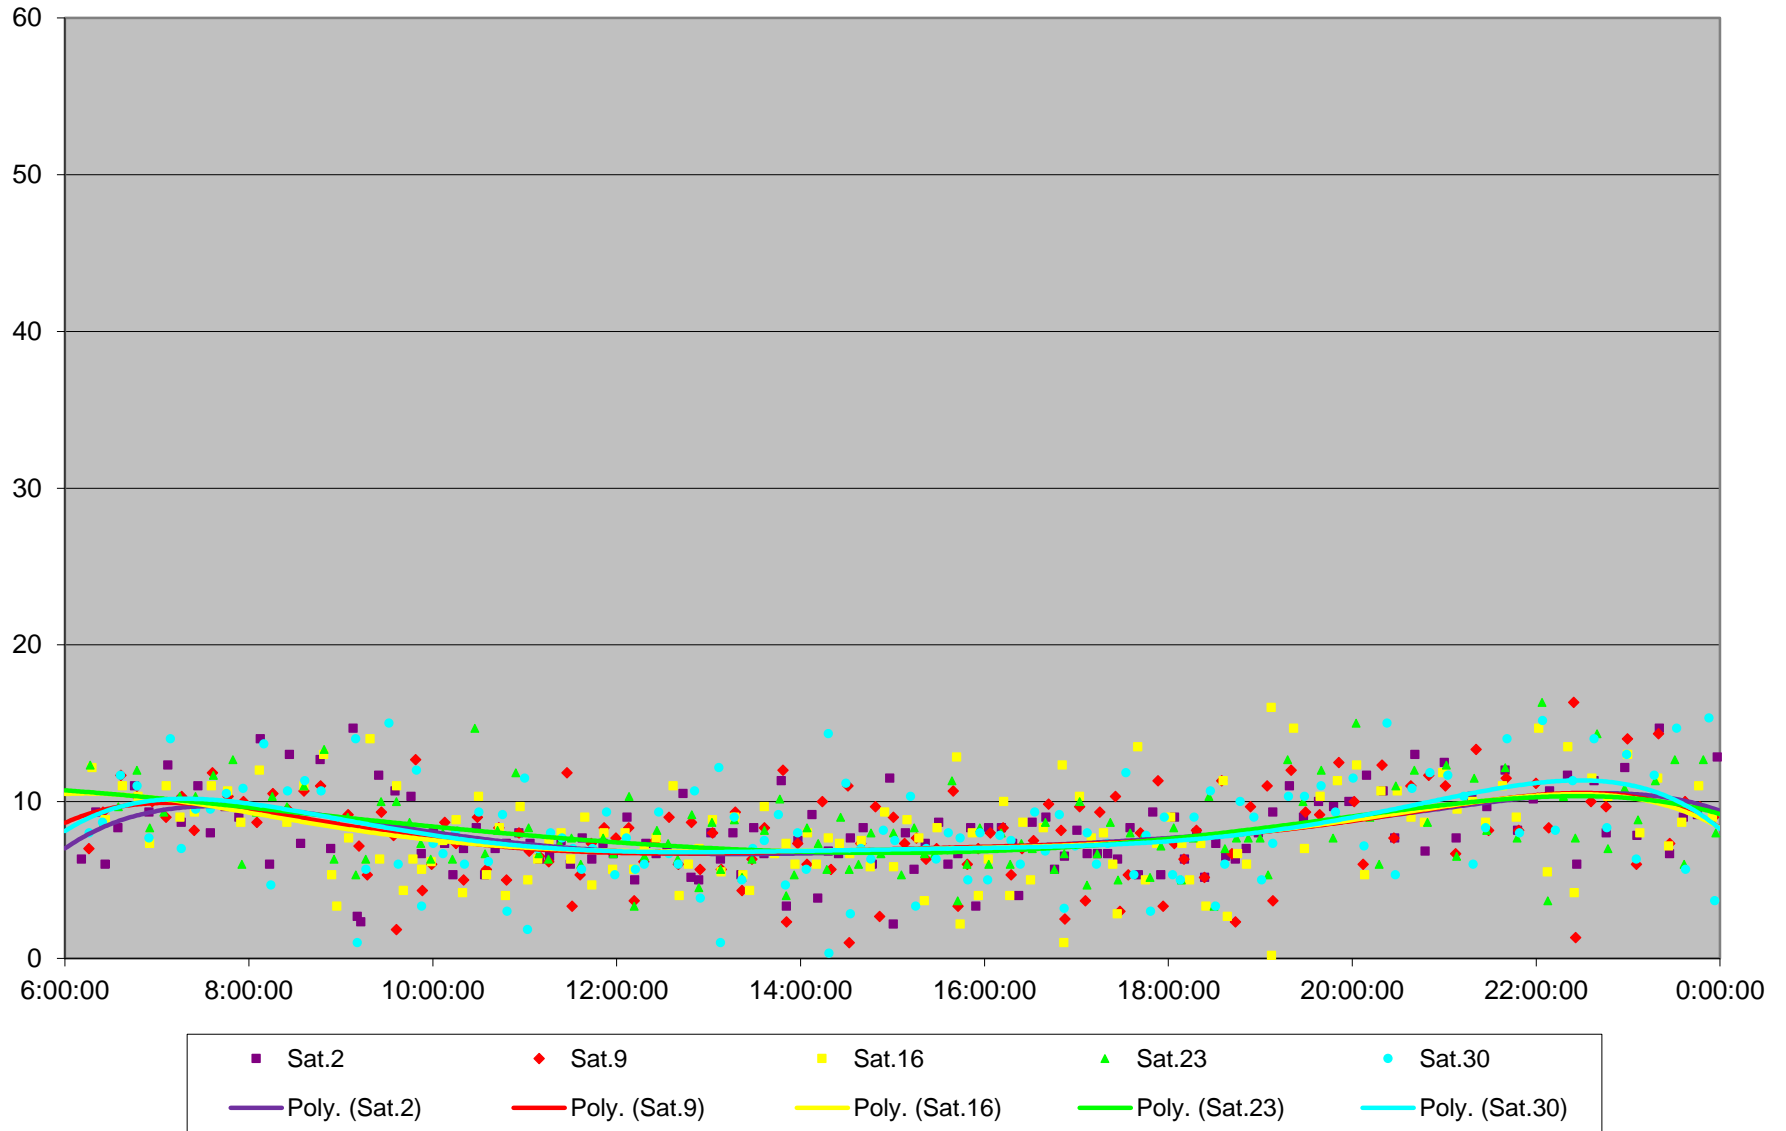

94 Wellesley Headways at W of Castle Frank Stn Westbound January 2016

94 Wellesley Headways at W of Castle Frank Stn Westbound January 2016