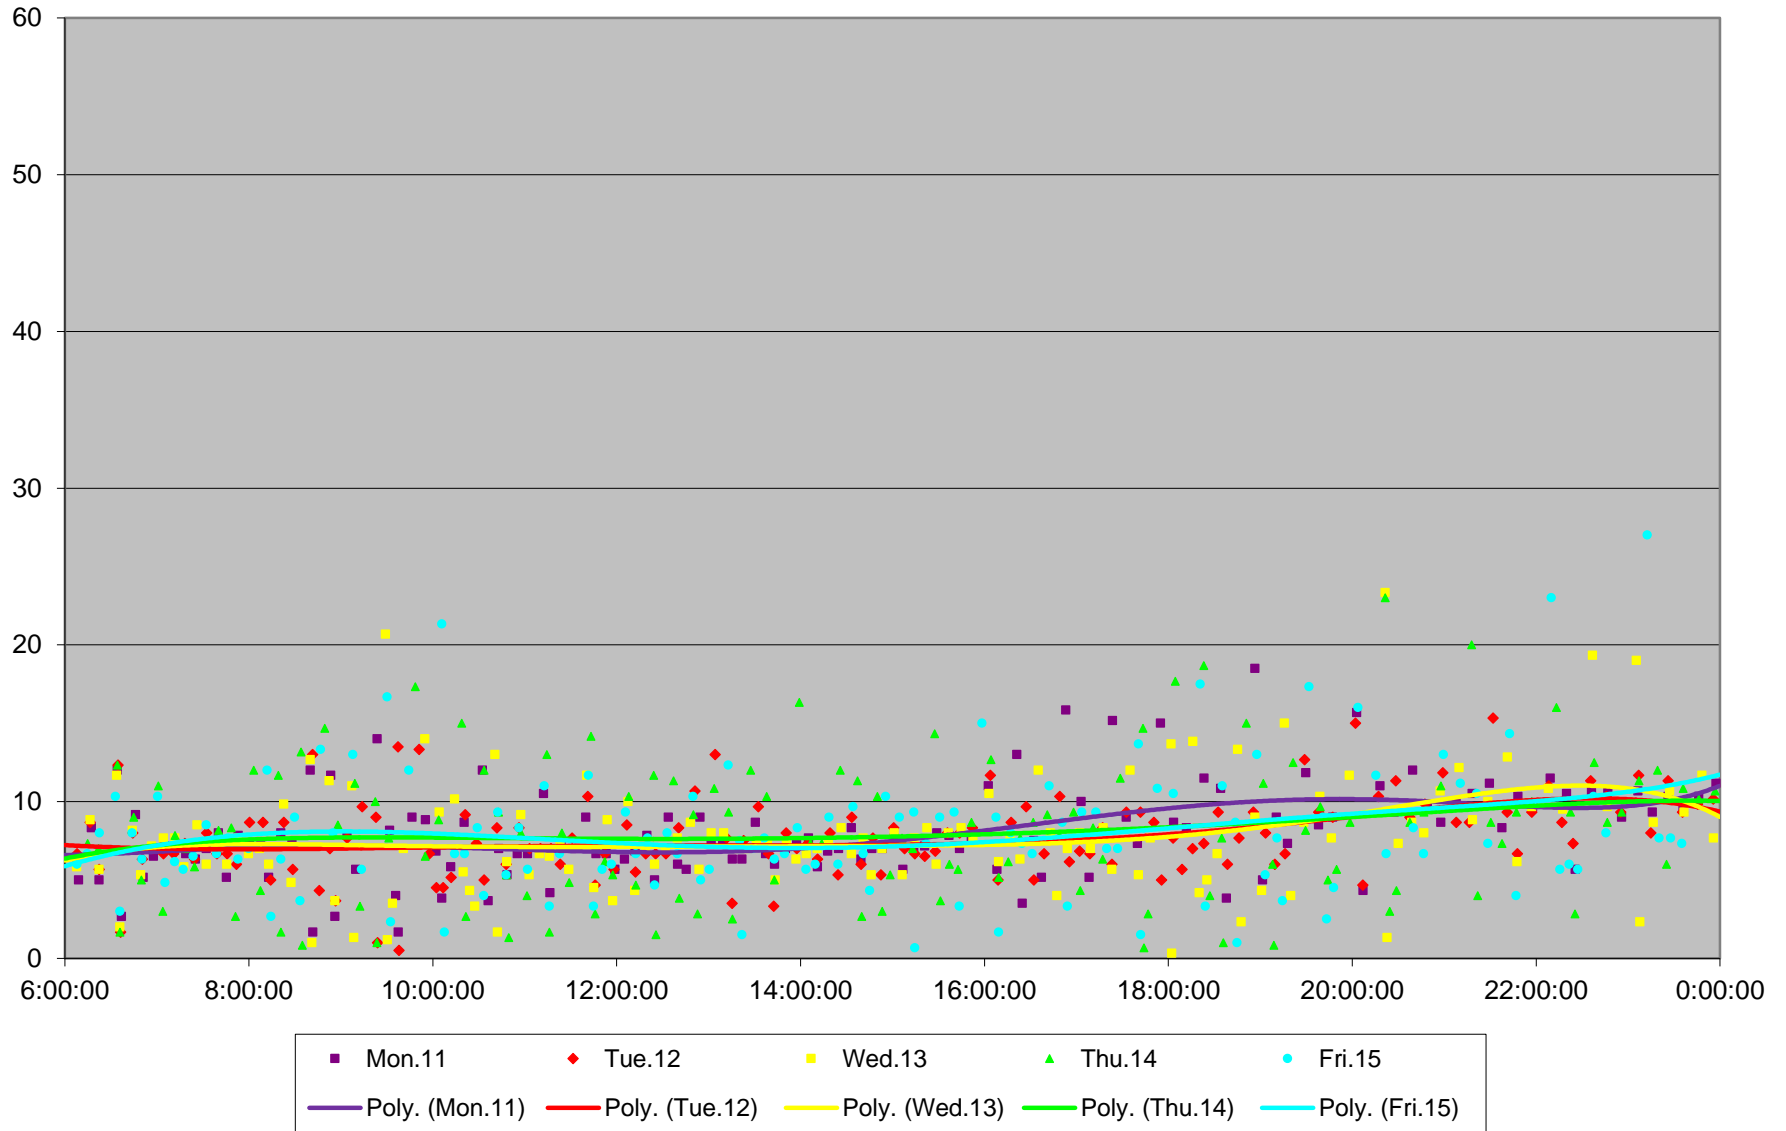

94 Wellesley Headways at W of Castle Frank Stn Westbound January 2016

94 Wellesley Headways at W of Castle Frank Stn Westbound January 2016

94 Wellesley Headways at W of Castle Frank Stn Westbound January 2016