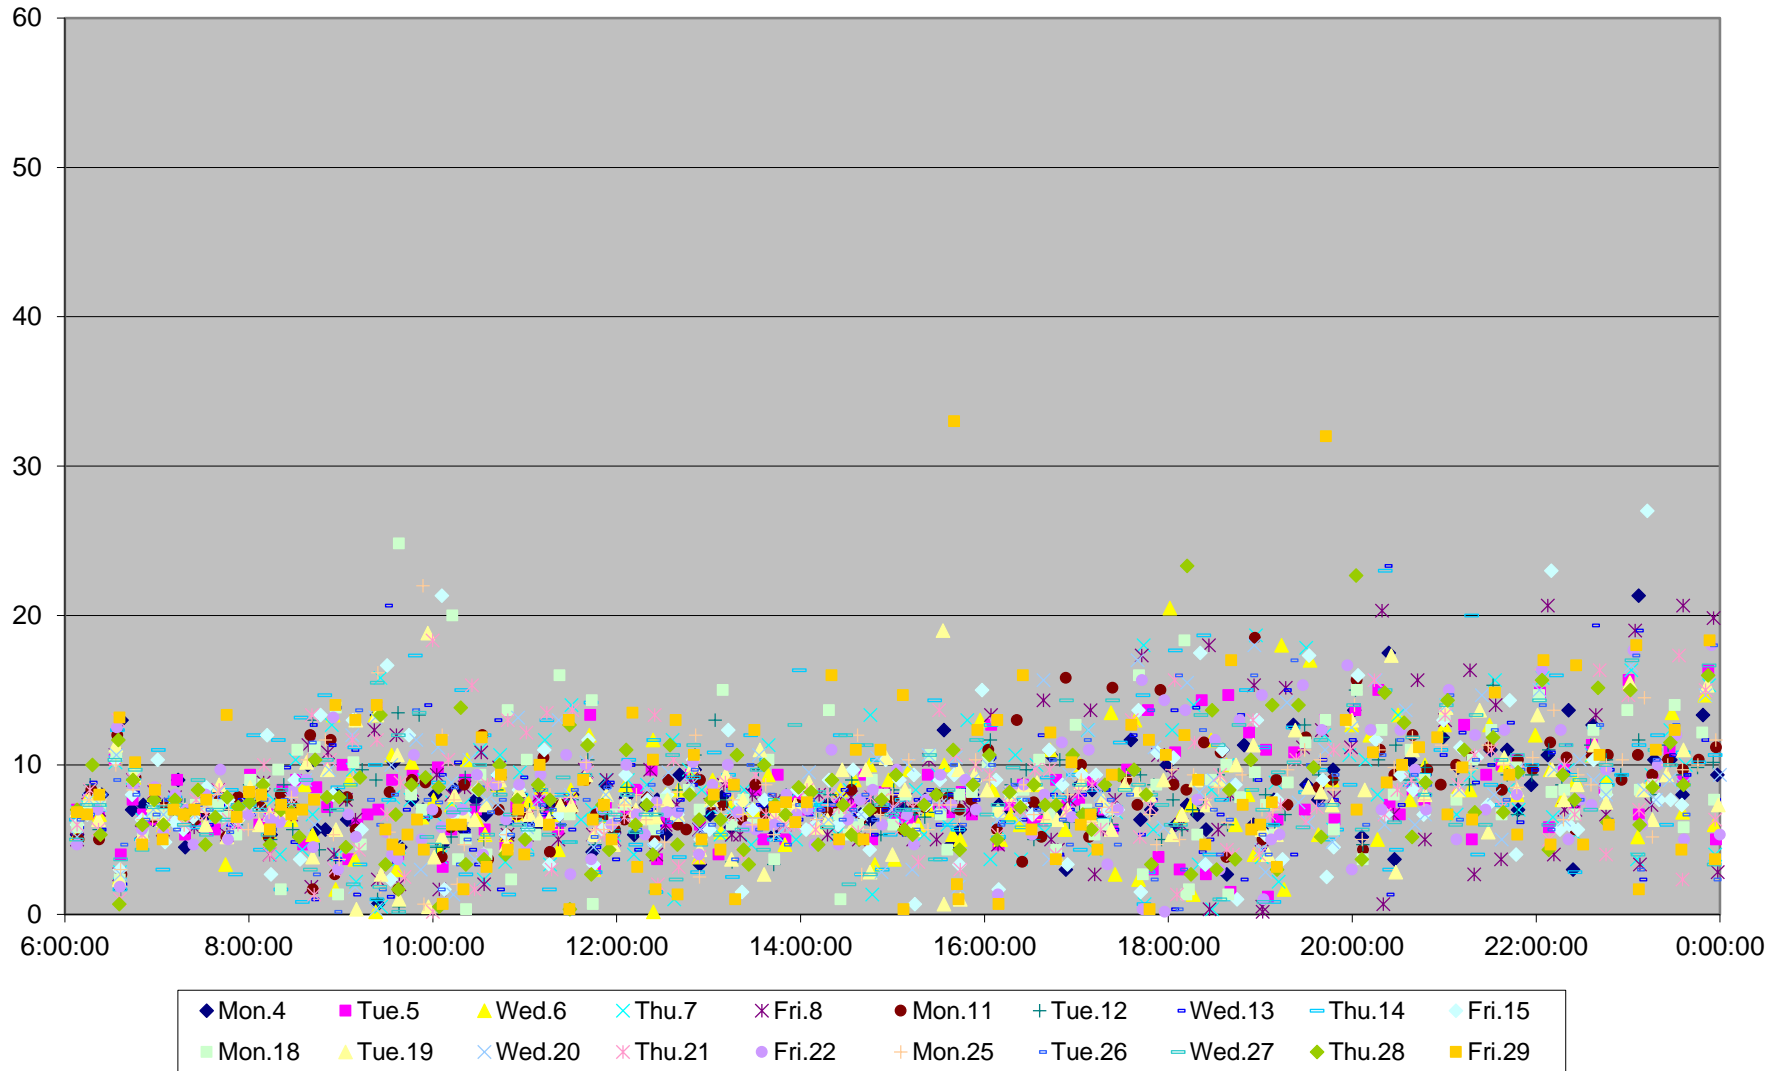

94 Wellesley Headways at W of Castle Frank Stn Westbound January 2016