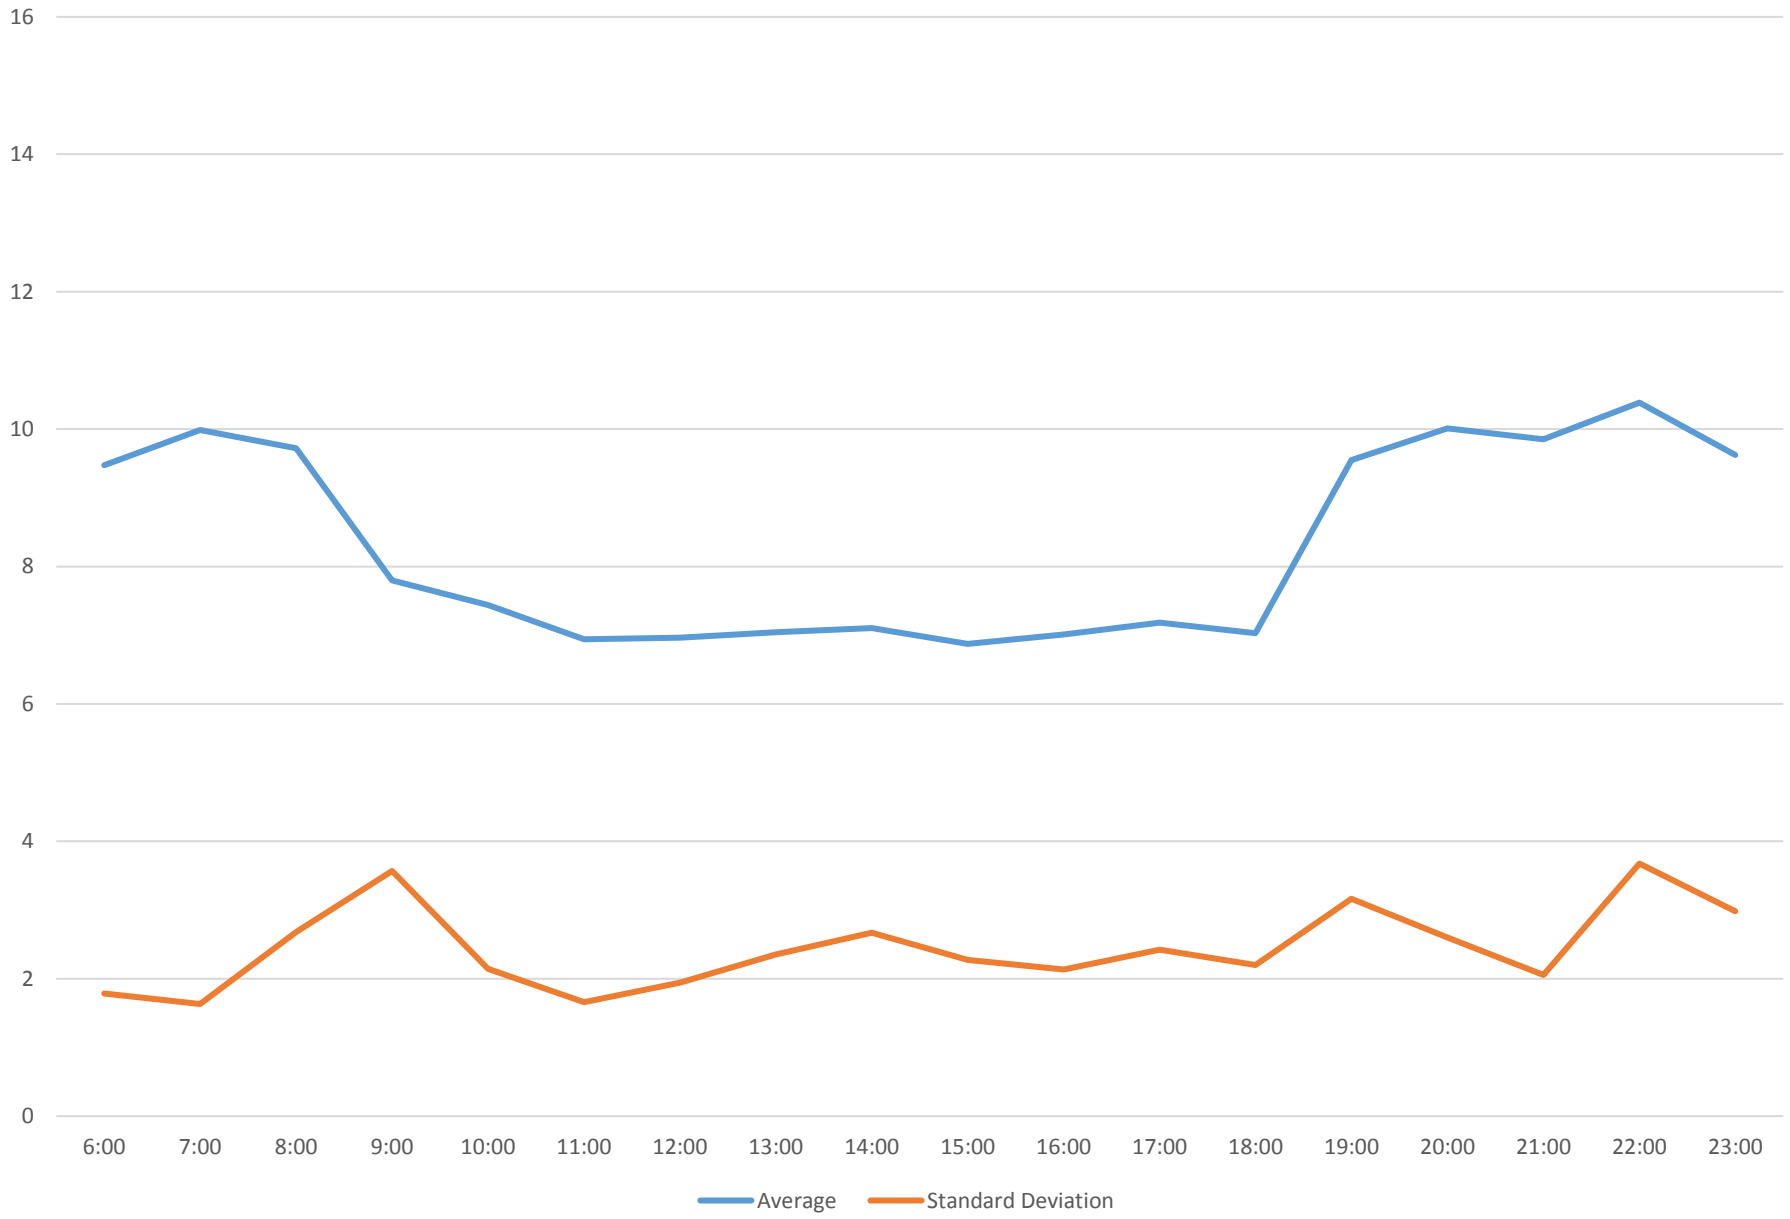

94 Wellesley Headways at W of Castle Frank Stn Westbound January 2016

94 Wellesley Headways at W of Castle Frank Stn Westbound January 2016 Weekday Statistics

94 Wellesley Headways at W of Castle Frank Stn Westbound January 2016 Saturday Statistics