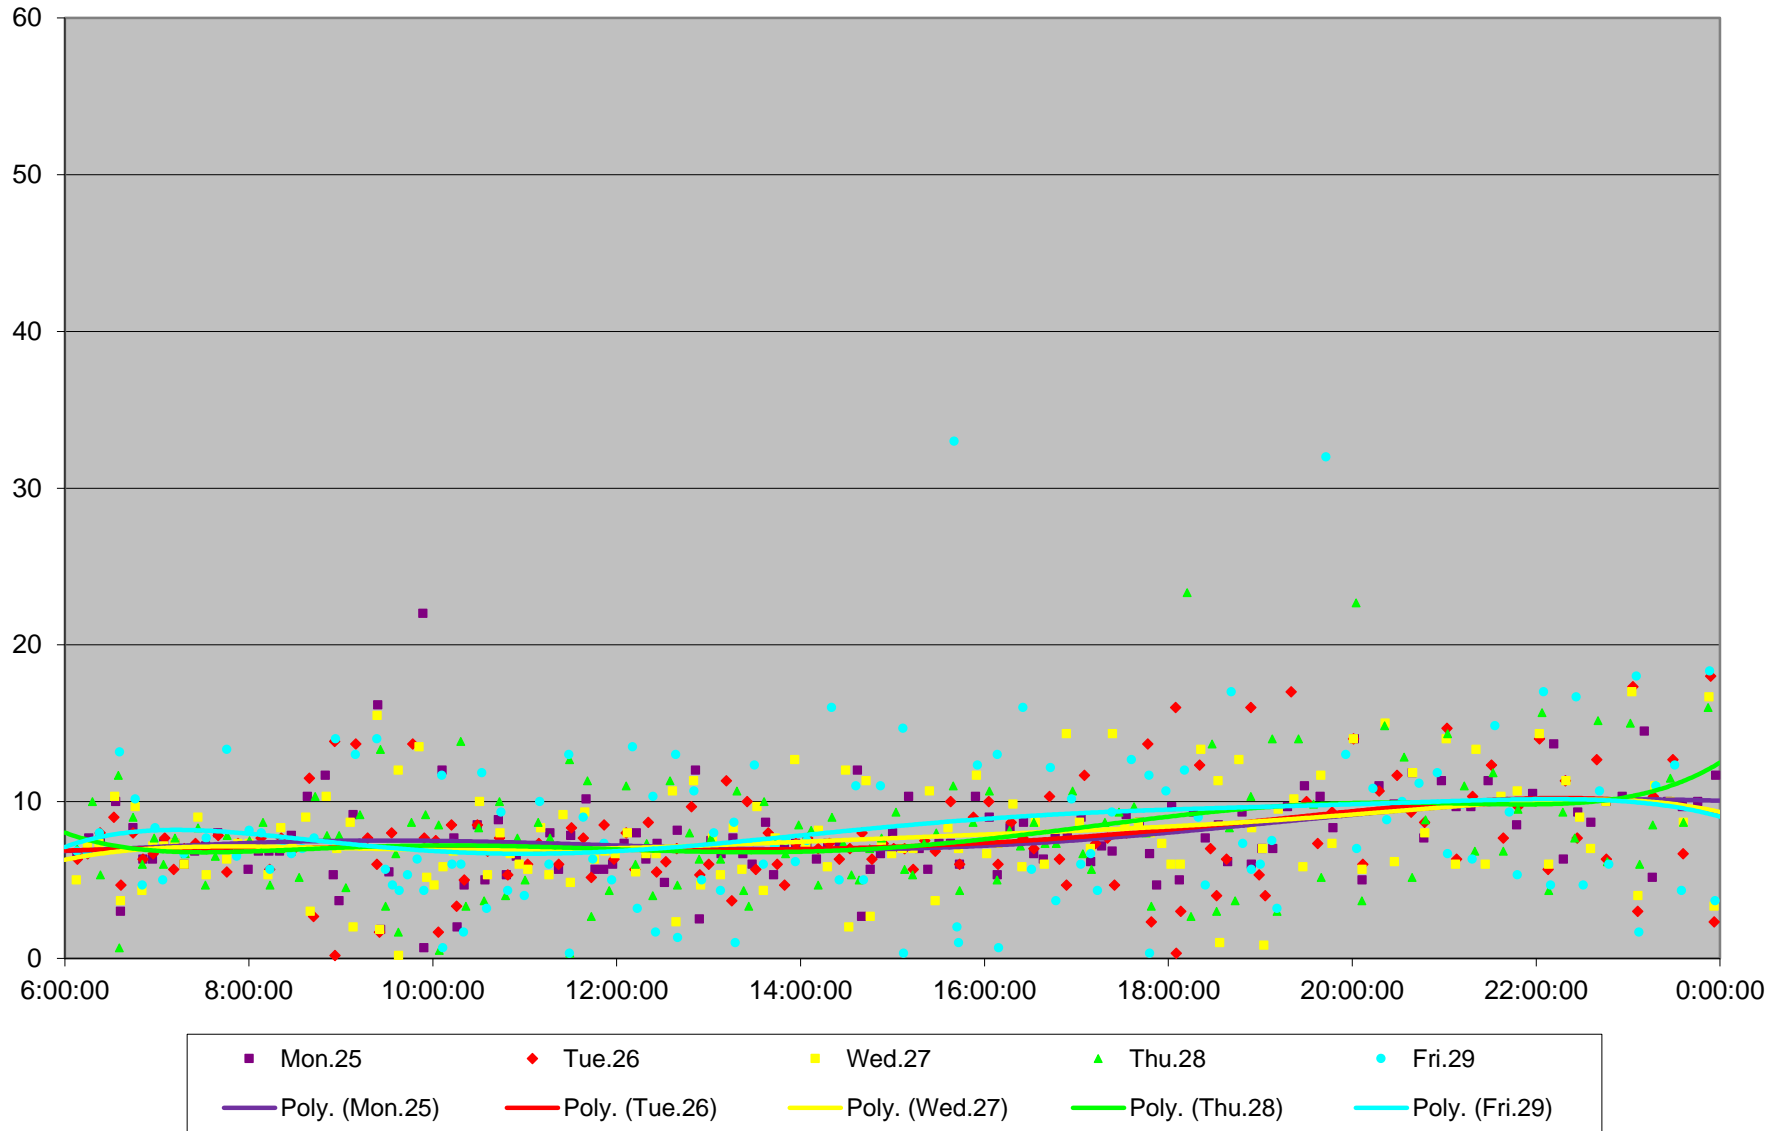

94 Wellesley Headways at W of Castle Frank Stn Westbound January 2016