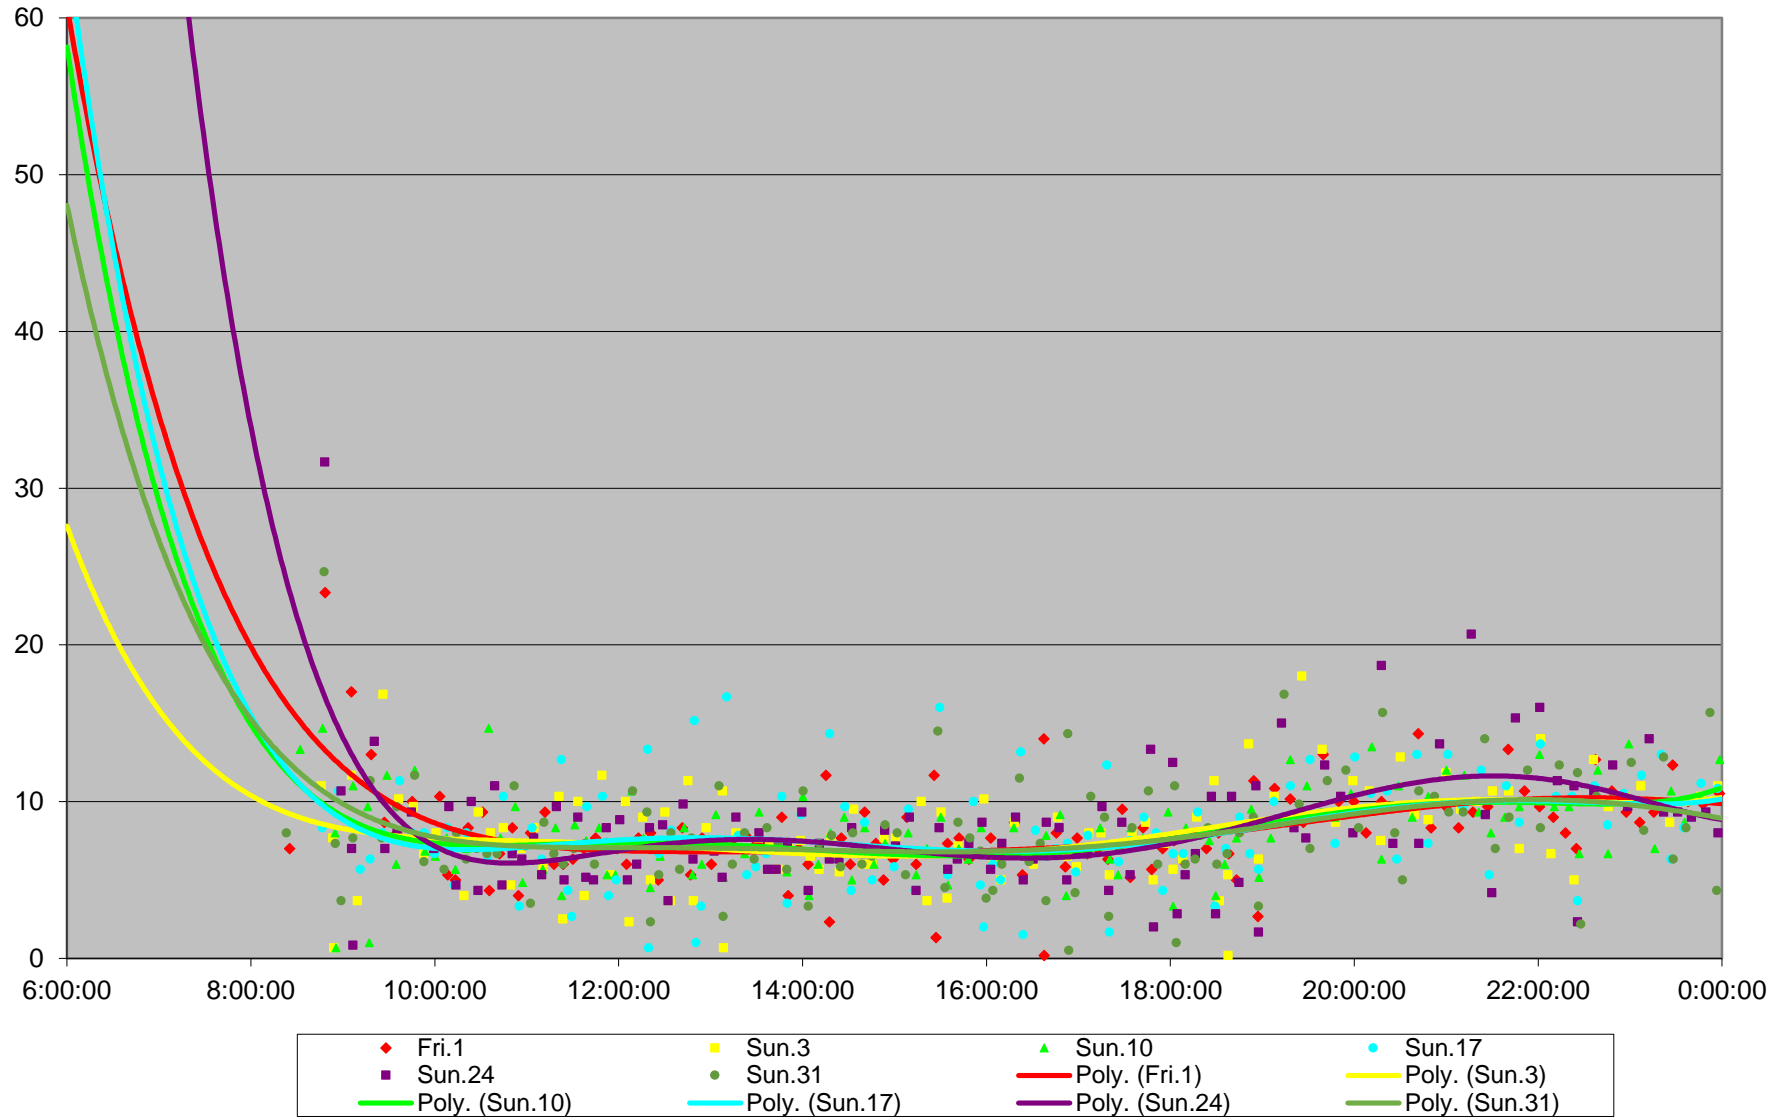

94 Wellesley Headways at W of Castle Frank Stn Westbound January 2016

94 Wellesley Headways at W of Castle Frank Stn Westbound January 2016 Weekday Statistics

94 Wellesley Headways at W of Castle Frank Stn Westbound January 2016 Saturday Statistics