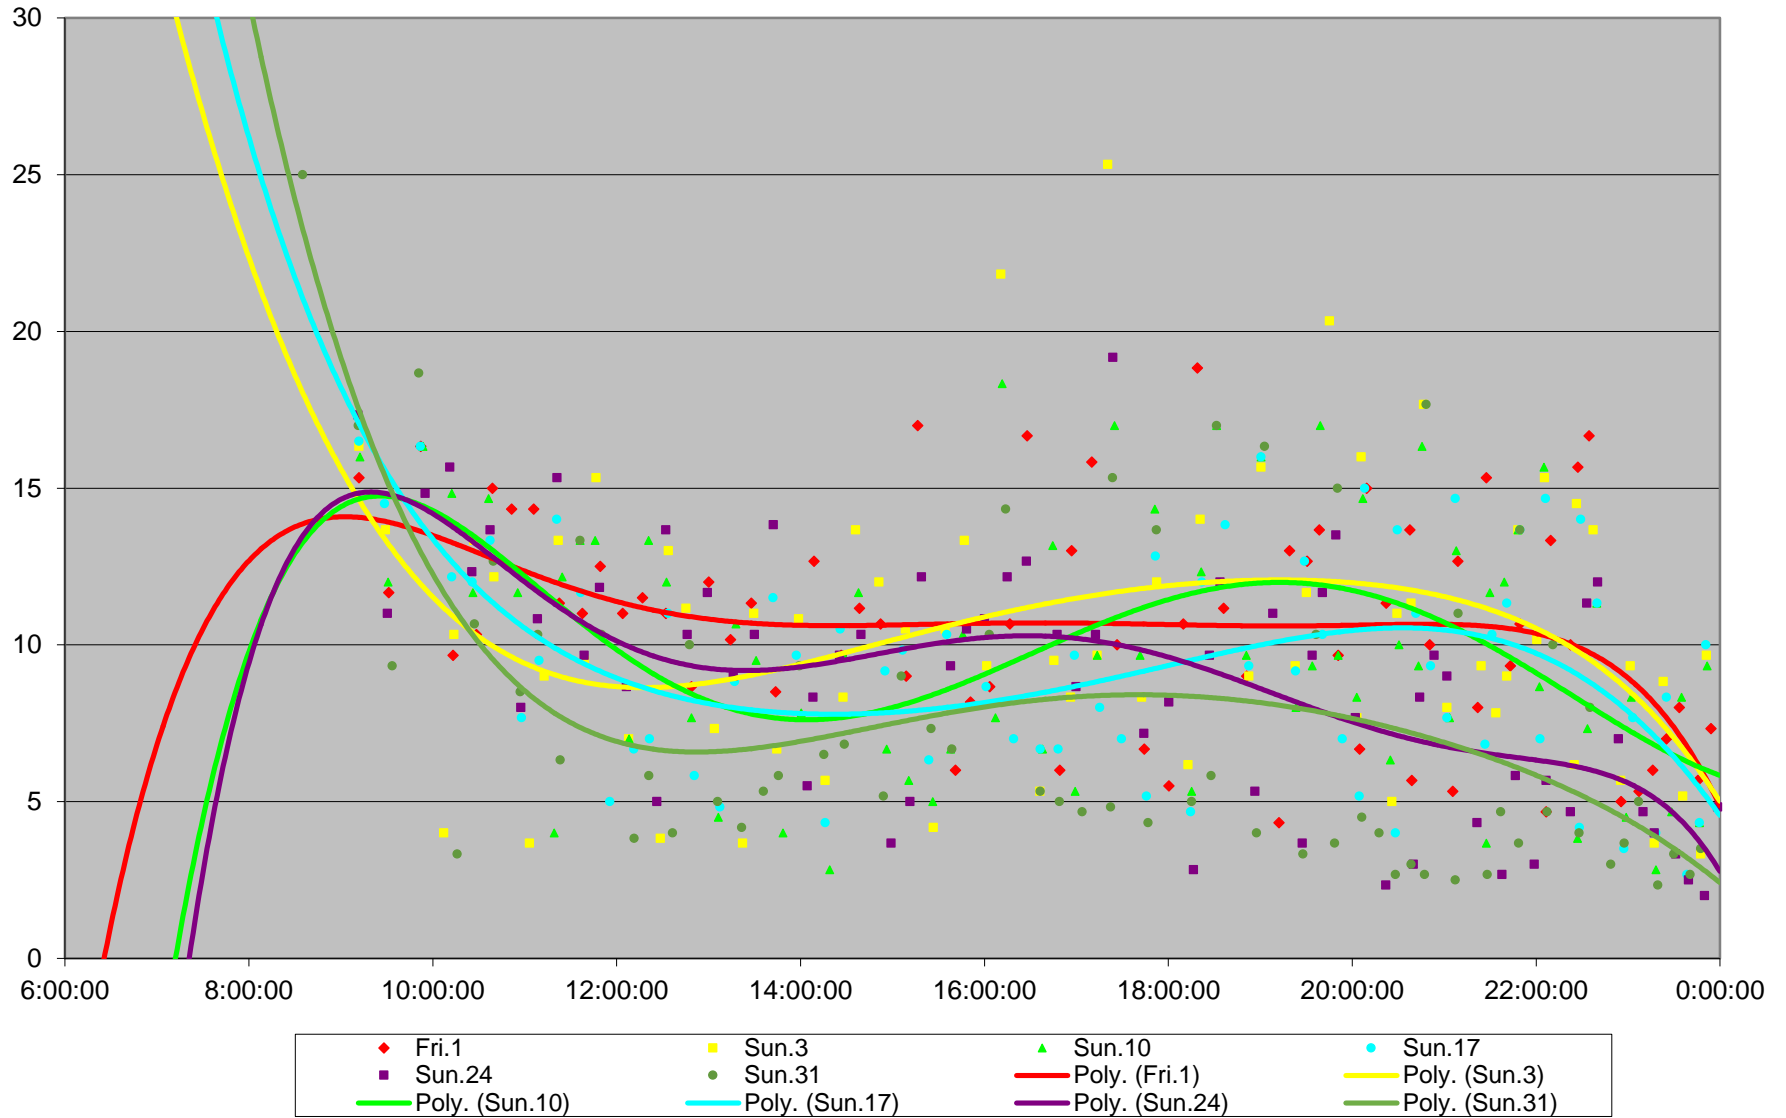

94 Wellesley Terminal Round Trip From S of Bloor To S of Bloor January 2016

94 Wellesley Terminal Round Trip From S of Bloor To S of Bloor January 2016

94 Wellesley Terminal Round Trip From S of Bloor To S of Bloor January 2016

94 Wellesley Terminal Round Trip From S of Bloor To S of Bloor January 2016

94 Wellesley Terminal Round Trip From S of Bloor To S of Bloor January 2016 Weekday Statistics

94 Wellesley Terminal Round Trip From S of Bloor To S of Bloor January 2016 Saturday Statistics