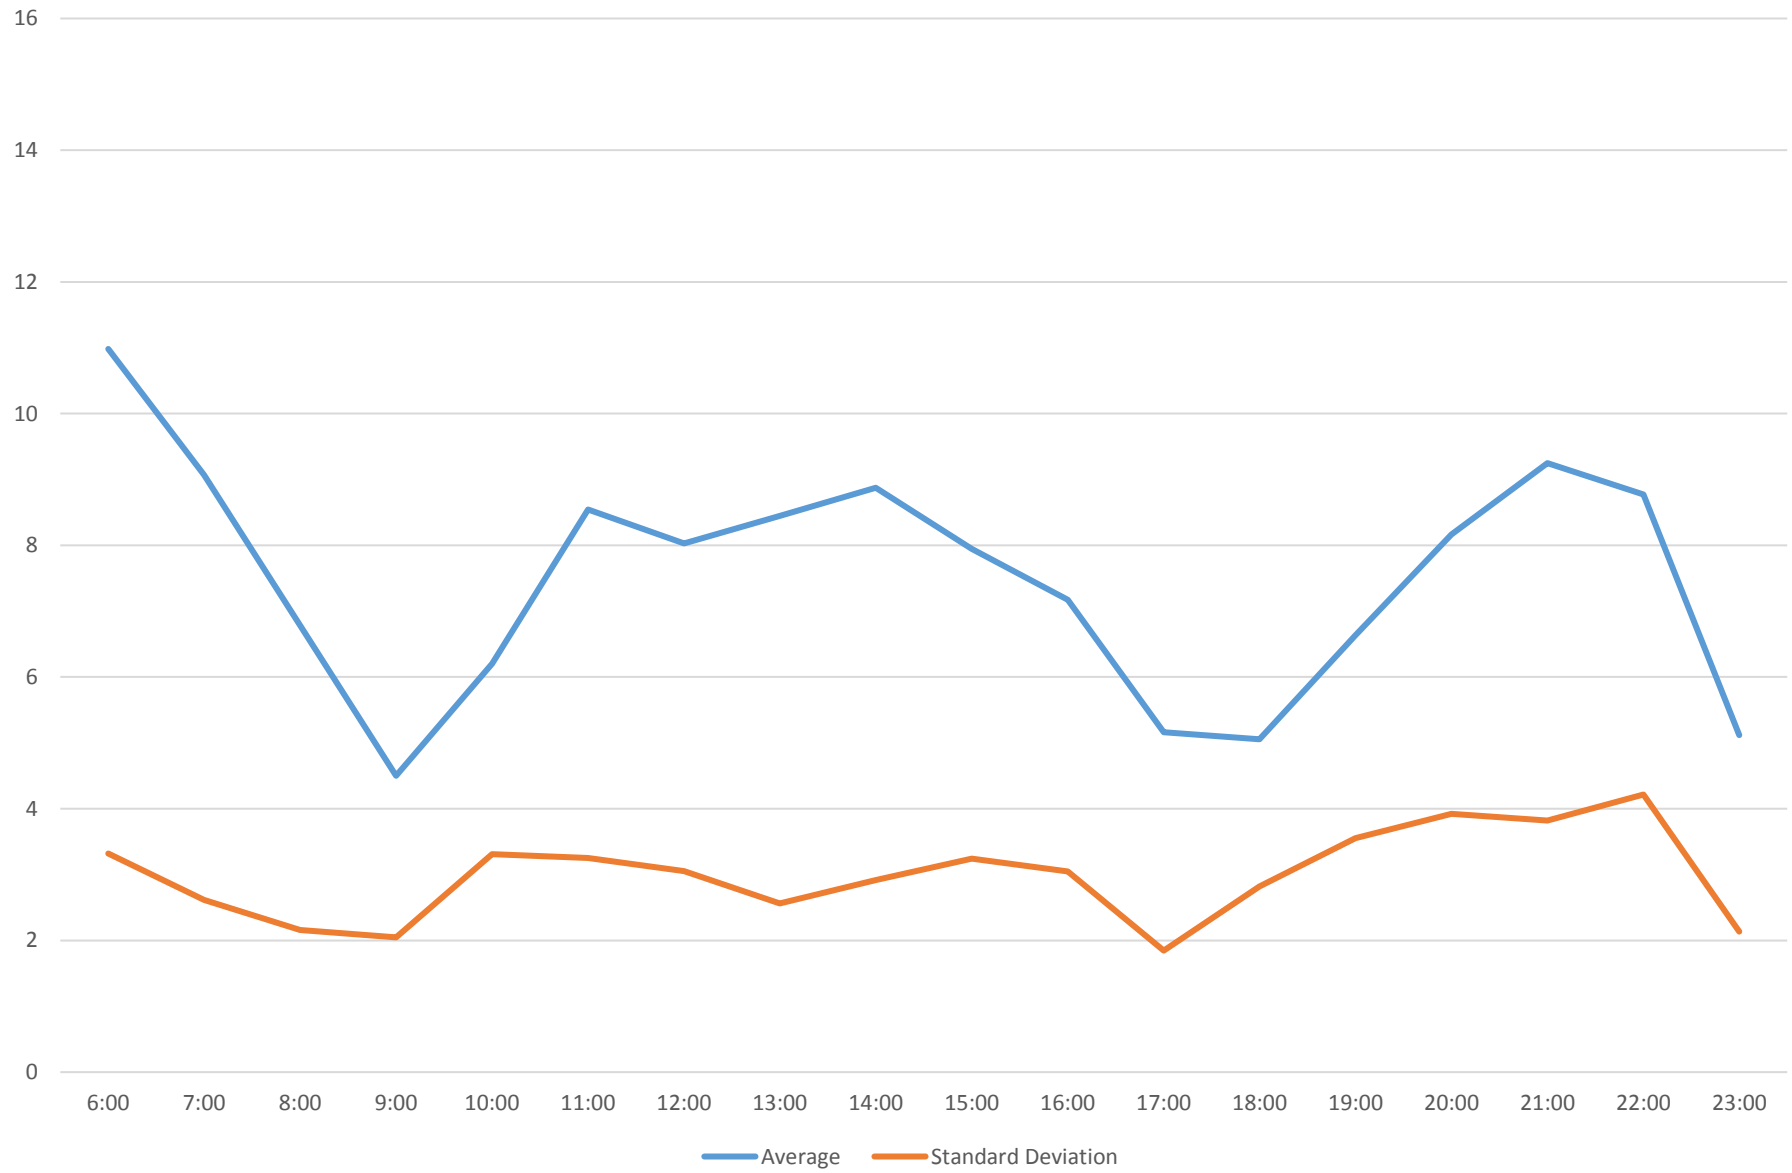

94 Wellesley Terminal Round Trip From S of Bloor To S of Bloor January 2016

94 Wellesley Terminal Round Trip From S of Bloor To S of Bloor January 2016

94 Wellesley Terminal Round Trip From S of Bloor To S of Bloor January 2016

94 Wellesley Terminal Round Trip From S of Bloor To S of Bloor January 2016

94 Wellesley Terminal Round Trip From S of Bloor To S of Bloor January 2016 Weekday Statistics

94 Wellesley Terminal Round Trip From S of Bloor To S of Bloor January 2016 Saturday Statistics