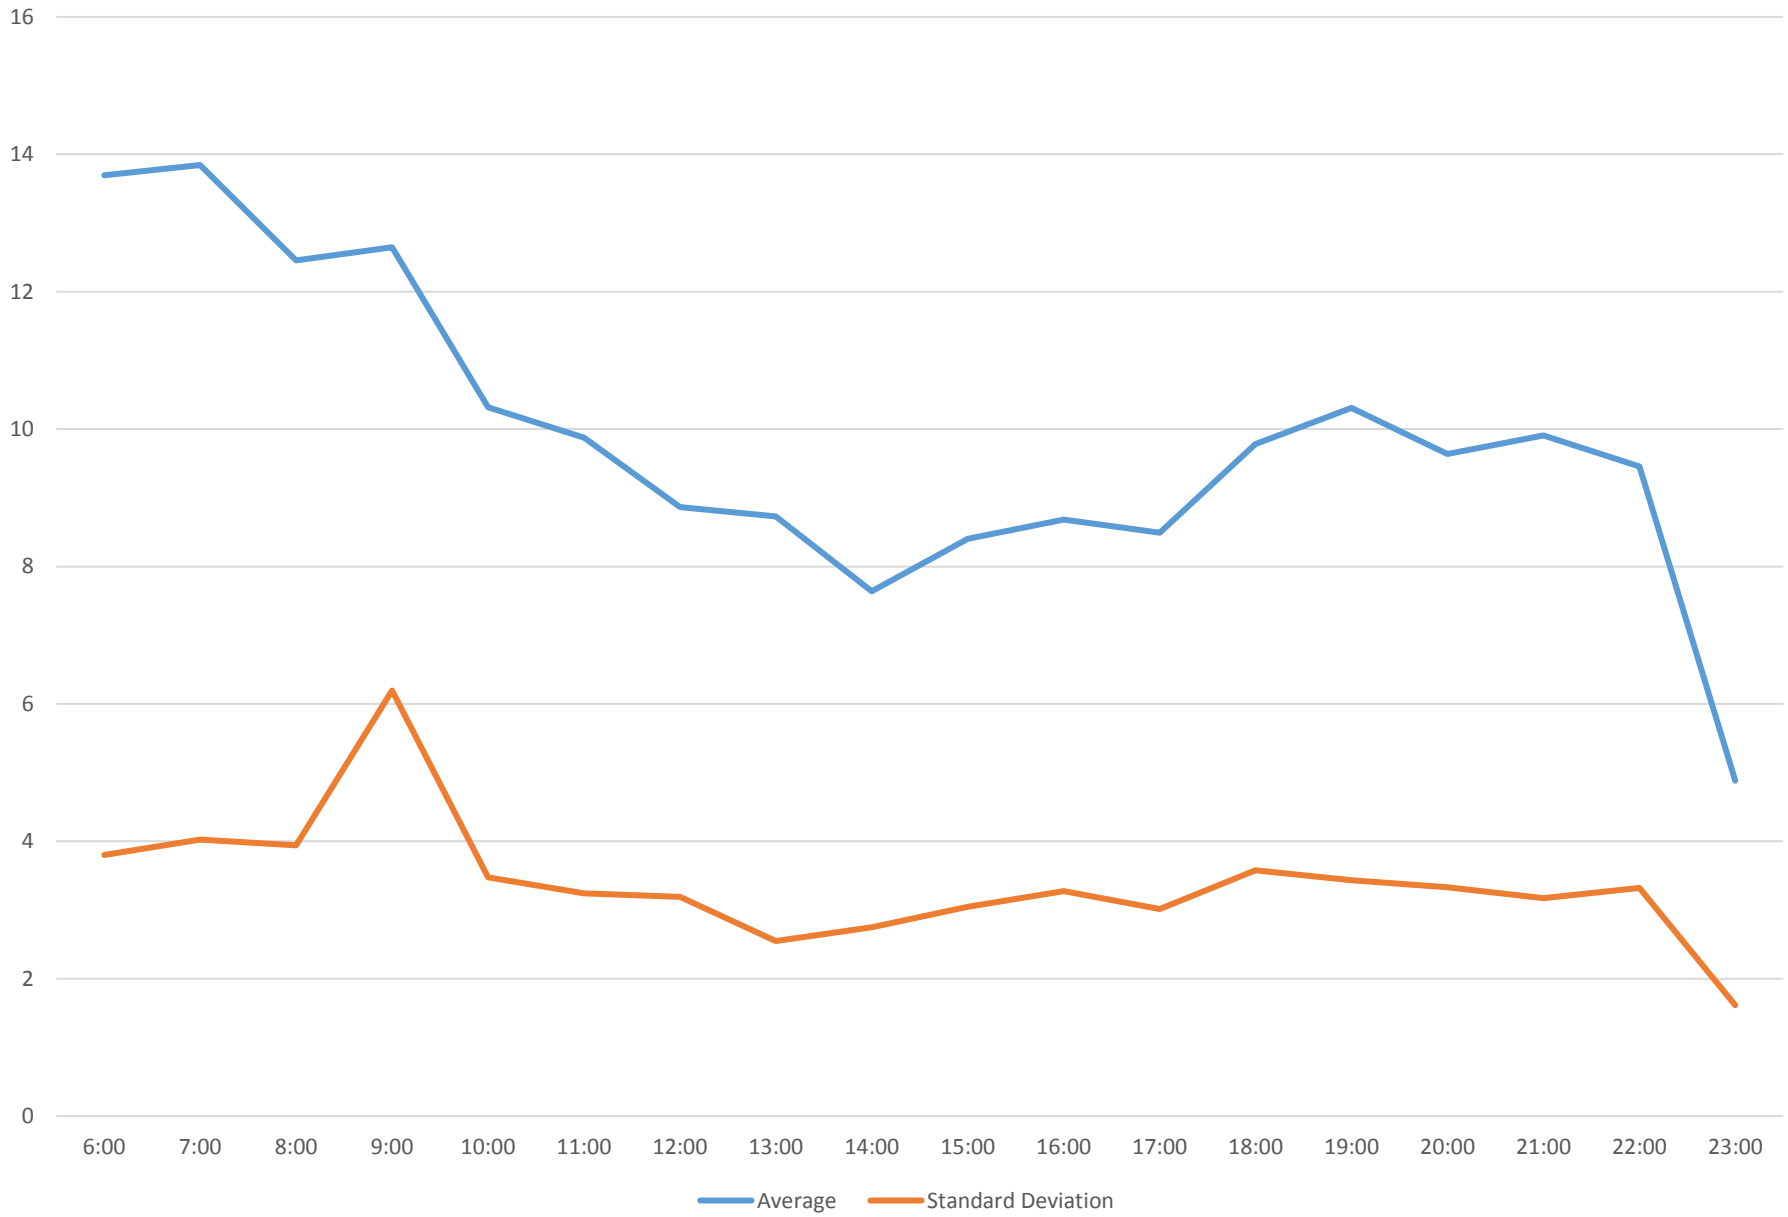

94 Wellesley Terminal Round Trip From S of Bloor To S of Bloor January 2016

94 Wellesley Terminal Round Trip From S of Bloor To S of Bloor January 2016

94 Wellesley Terminal Round Trip From S of Bloor To S of Bloor January 2016

94 Wellesley Terminal Round Trip From S of Bloor To S of Bloor January 2016

94 Wellesley Terminal Round Trip From S of Bloor To S of Bloor January 2016 Weekday Statistics

94 Wellesley Terminal Round Trip From S of Bloor To S of Bloor January 2016 Saturday Statistics