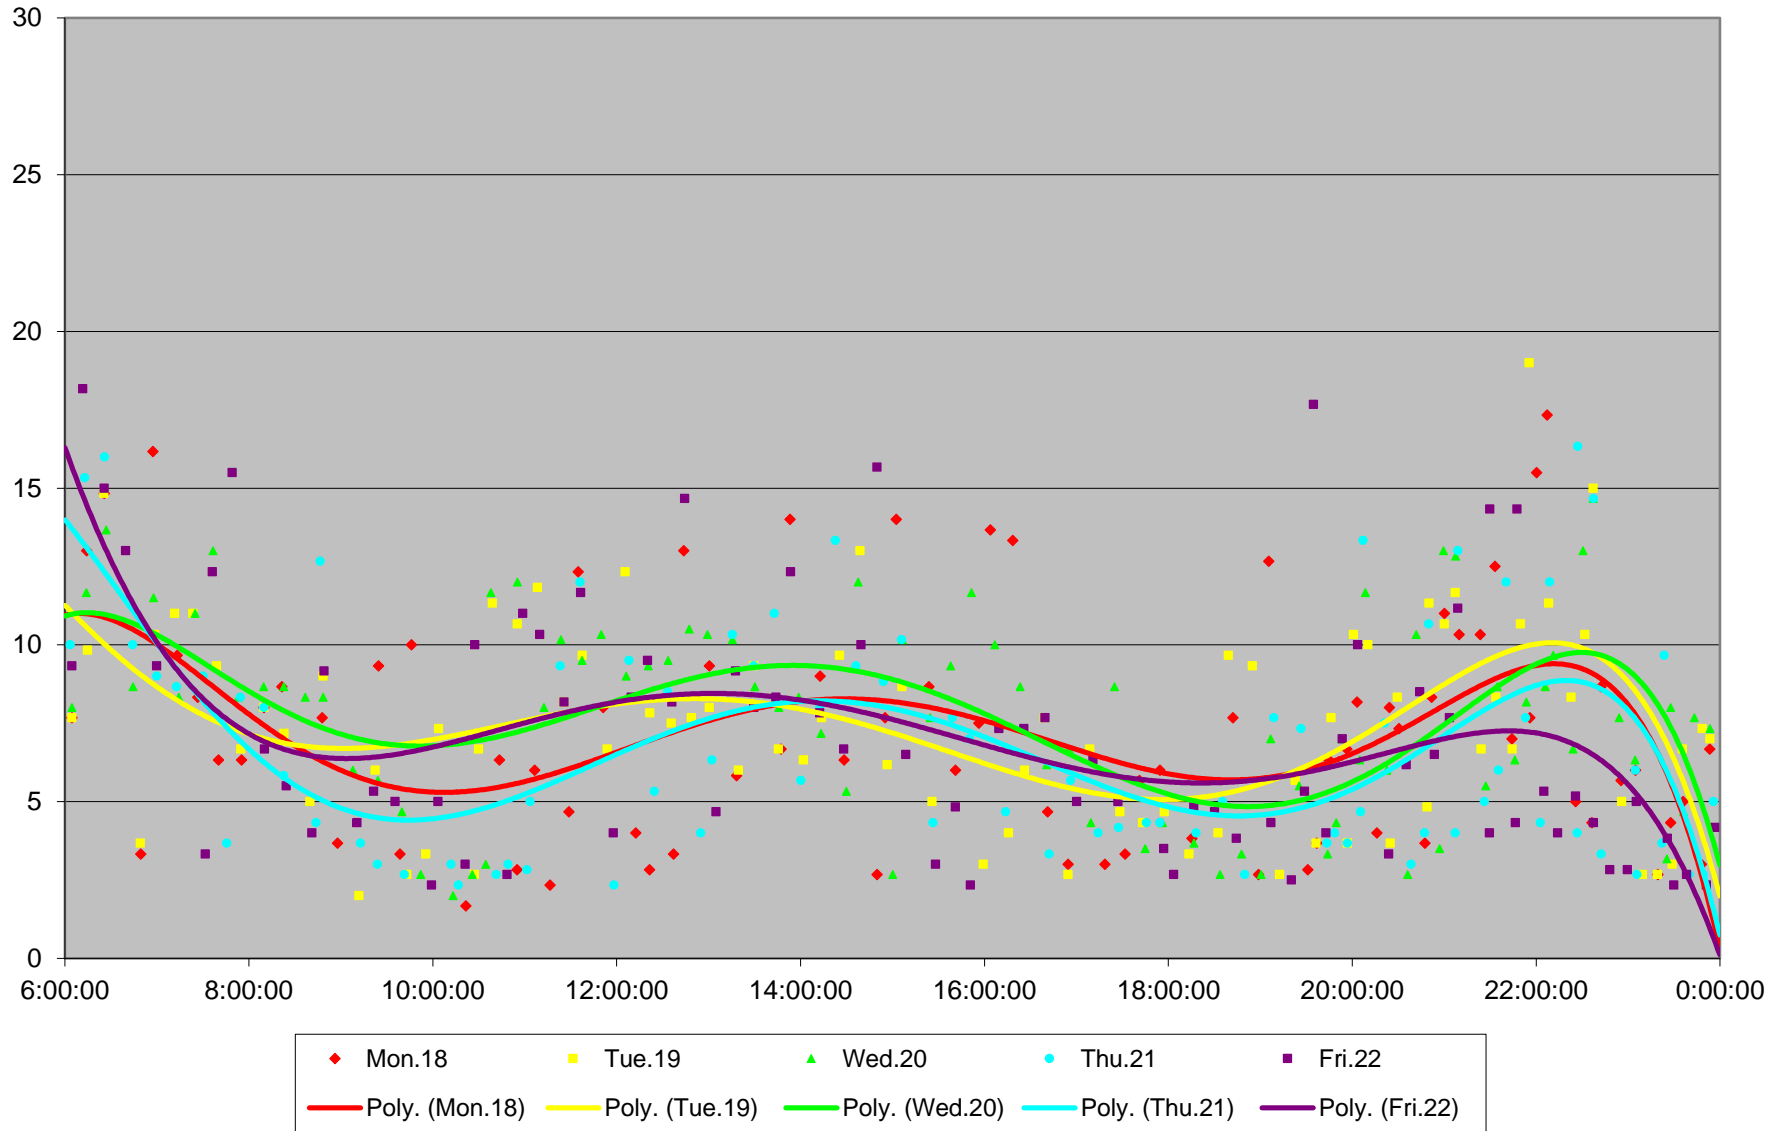

94 Wellesley Terminal Round Trip From S of Bloor To S of Bloor January 2016

94 Wellesley Terminal Round Trip From S of Bloor To S of Bloor January 2016

94 Wellesley Terminal Round Trip From S of Bloor To S of Bloor January 2016

94 Wellesley Terminal Round Trip From S of Bloor To S of Bloor January 2016

94 Wellesley Terminal Round Trip From S of Bloor To S of Bloor January 2016 Weekday Statistics

94 Wellesley Terminal Round Trip From S of Bloor To S of Bloor January 2016 Saturday Statistics