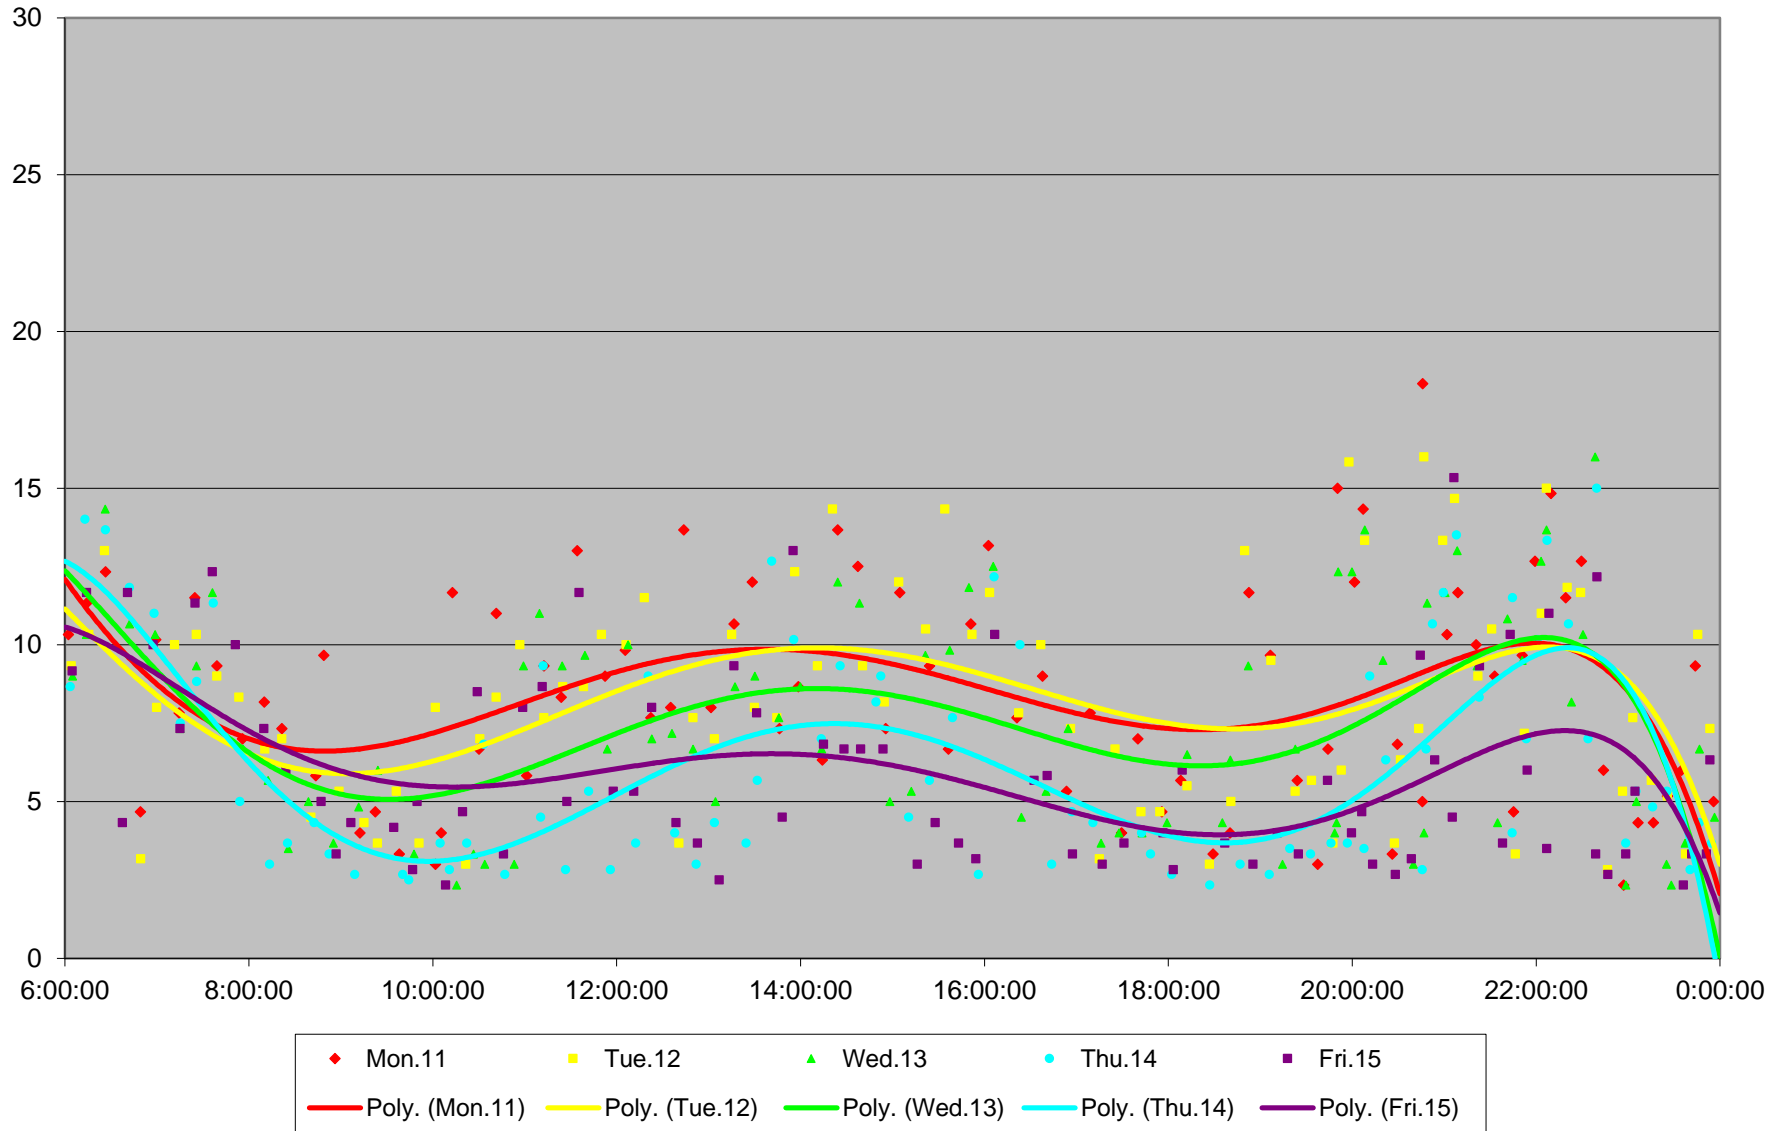

94 Wellesley Terminal Round Trip From S of Bloor To S of Bloor January 2016

94 Wellesley Terminal Round Trip From S of Bloor To S of Bloor January 2016

94 Wellesley Terminal Round Trip From S of Bloor To S of Bloor January 2016