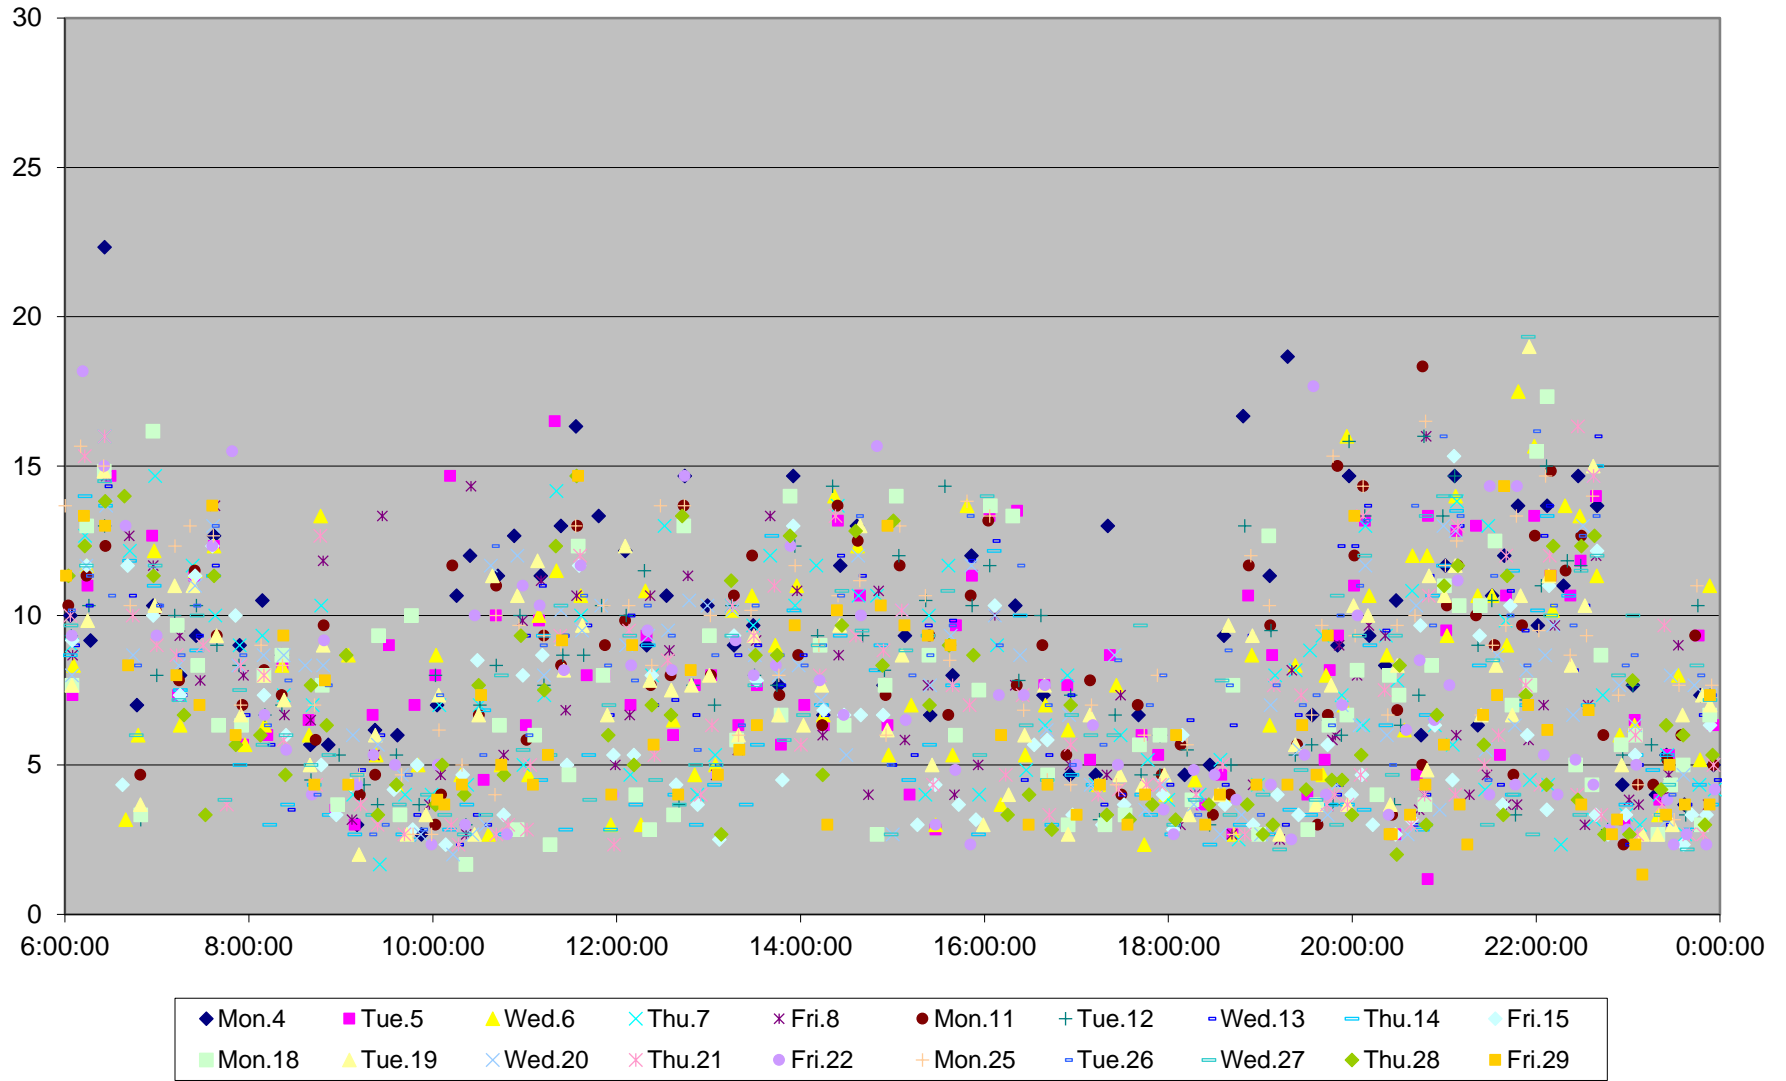

94 Wellesley Terminal Round Trip From S of Bloor To S of Bloor January 2016