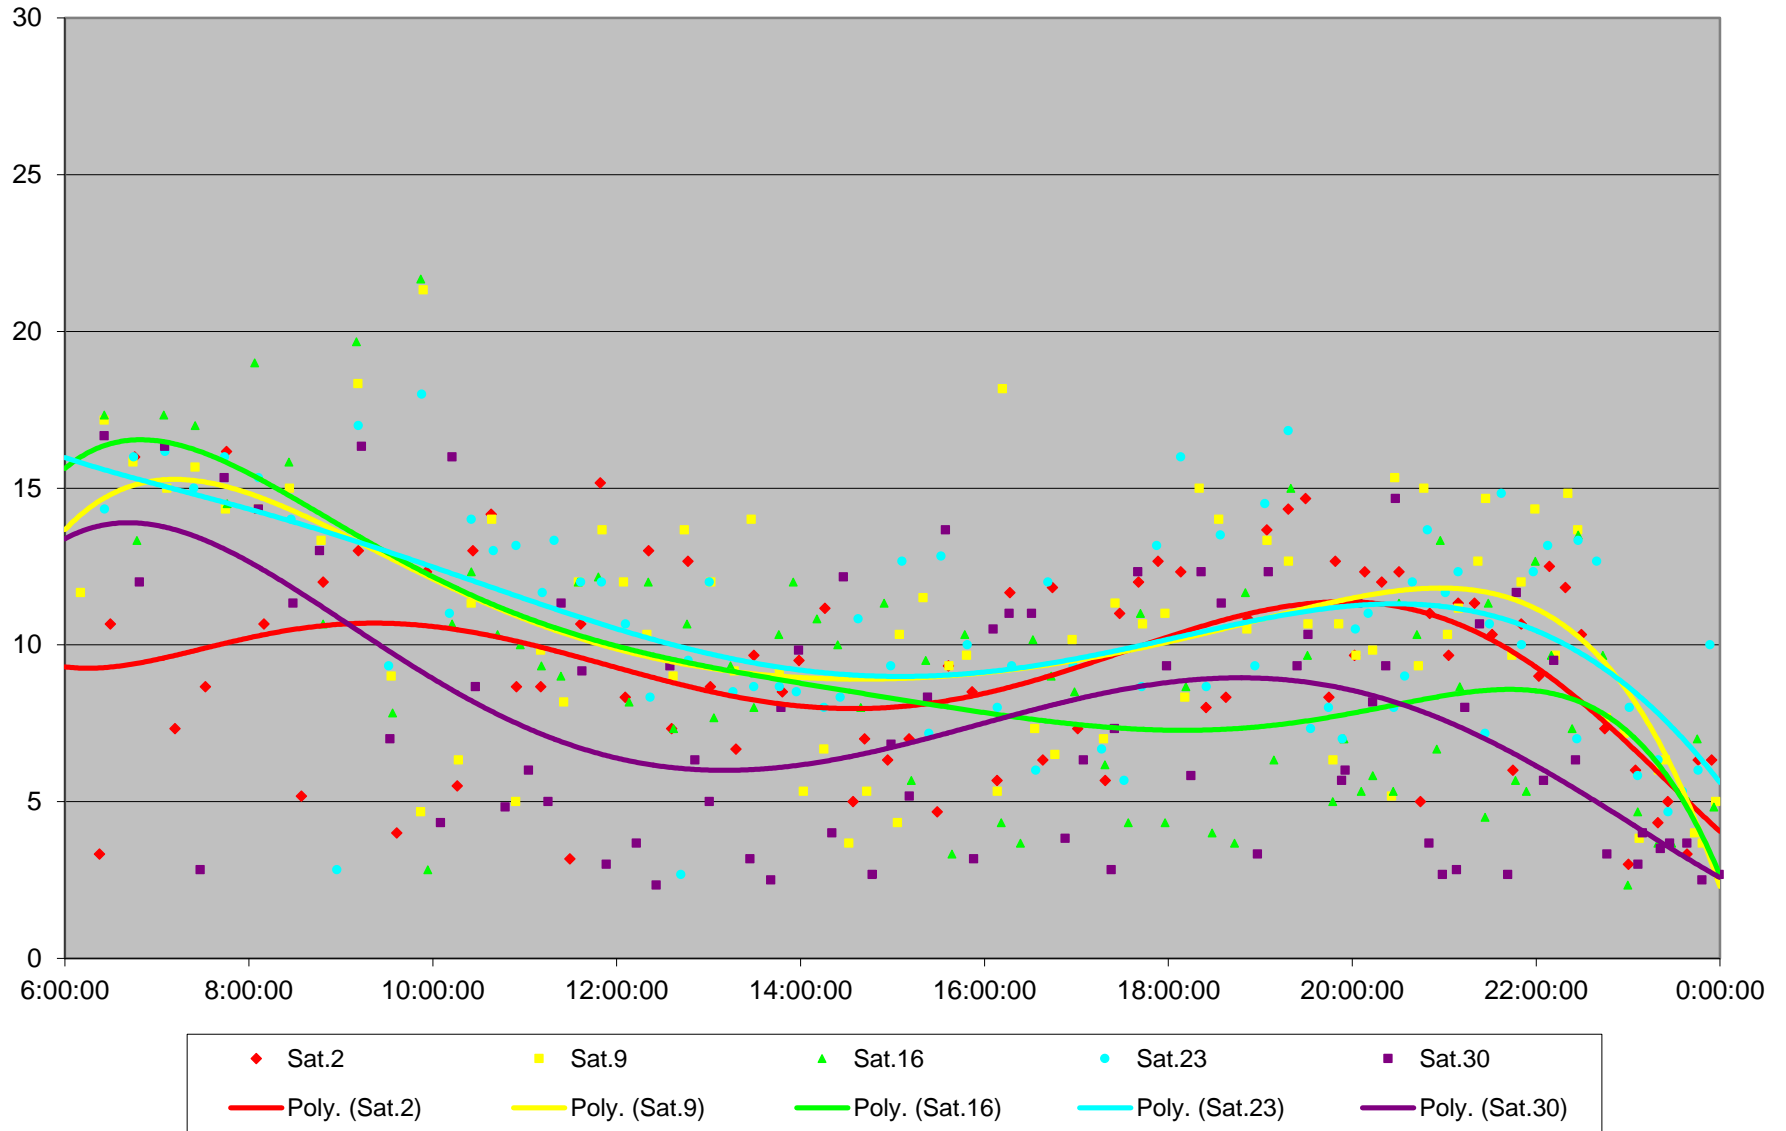

94 Wellesley Terminal Round Trip From S of Bloor To S of Bloor January 2016

94 Wellesley Terminal Round Trip From S of Bloor To S of Bloor January 2016

94 Wellesley Terminal Round Trip From S of Bloor To S of Bloor January 2016

94 Wellesley Terminal Round Trip From S of Bloor To S of Bloor January 2016

94 Wellesley Terminal Round Trip From S of Bloor To S of Bloor January 2016 Weekday Statistics

94 Wellesley Terminal Round Trip From S of Bloor To S of Bloor January 2016 Saturday Statistics

94 Wellesley Terminal Round Trip From S of Bloor To S of Bloor January 2016 Sunday Statistics