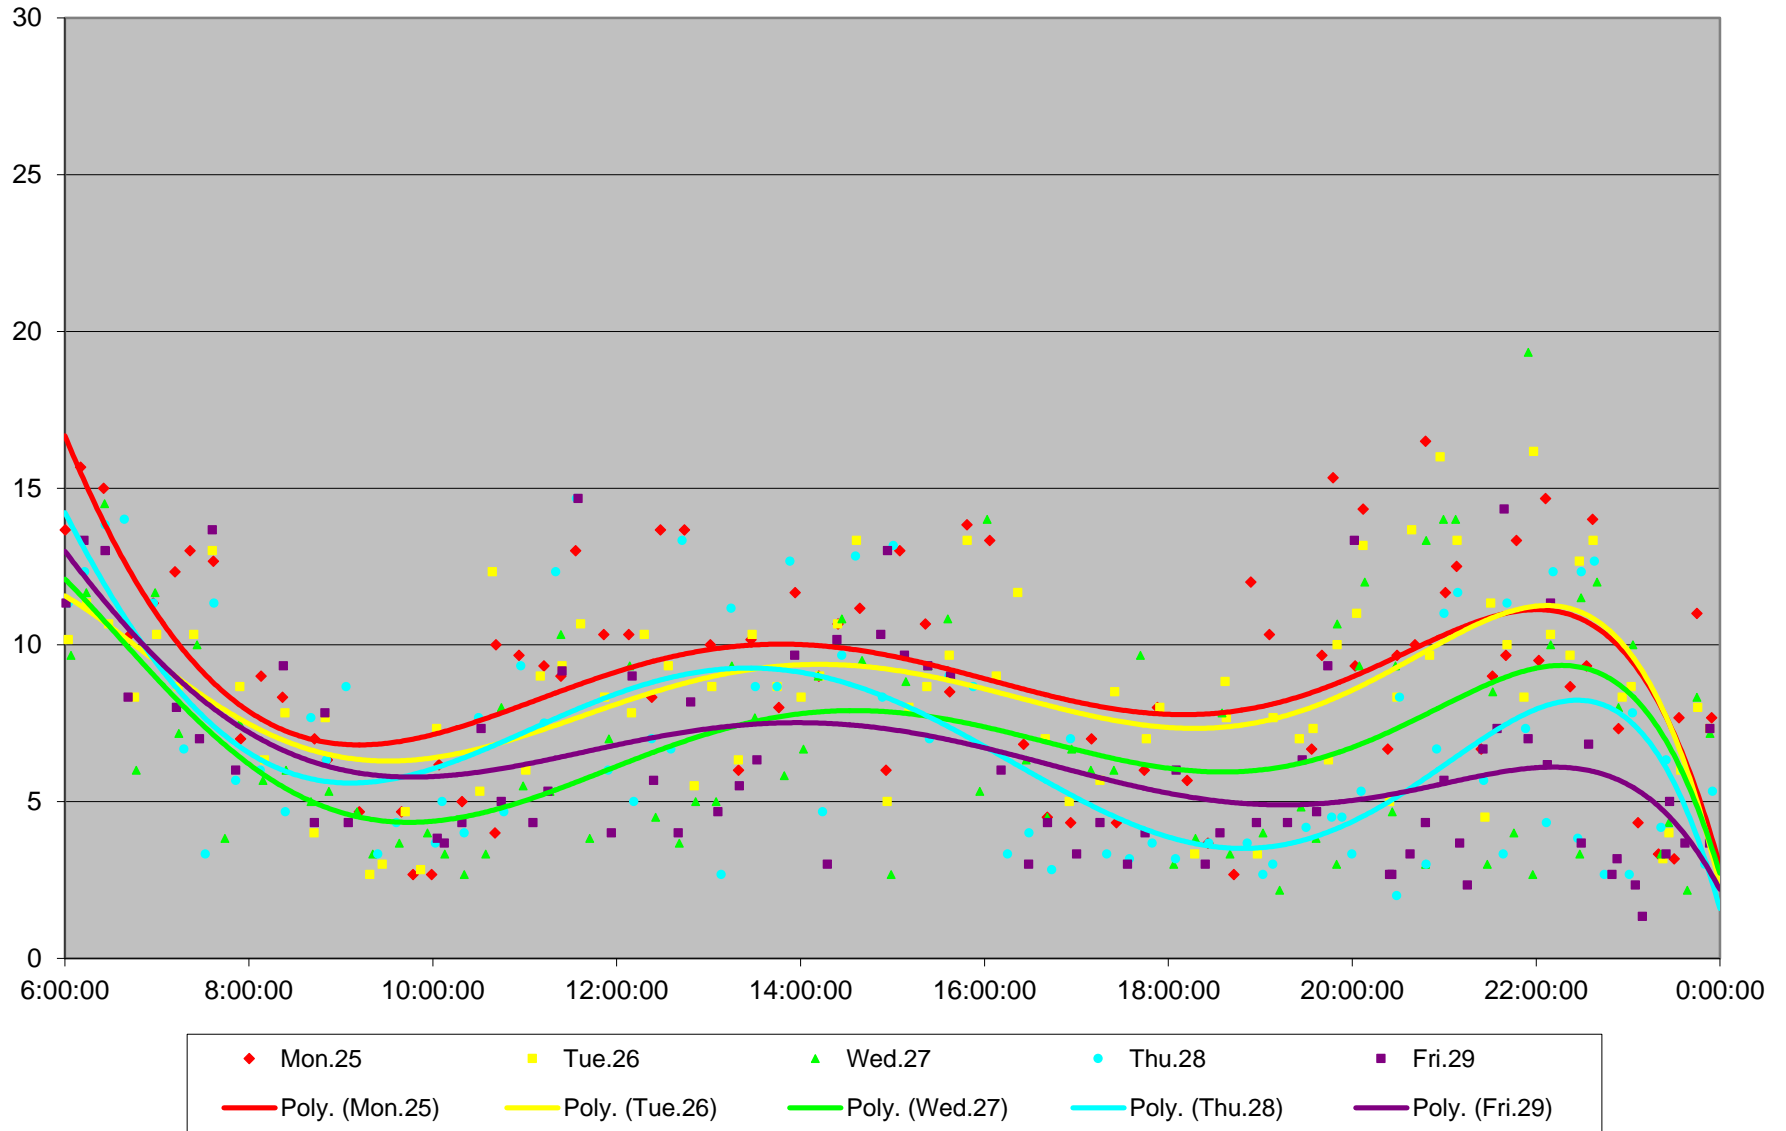

94 Wellesley Terminal Round Trip From S of Bloor To S of Bloor January 2016

94 Wellesley Terminal Round Trip From S of Bloor To S of Bloor January 2016

94 Wellesley Terminal Round Trip From S of Bloor To S of Bloor January 2016

94 Wellesley Terminal Round Trip From S of Bloor To S of Bloor January 2016

94 Wellesley Terminal Round Trip From S of Bloor To S of Bloor January 2016 Weekday Statistics

94 Wellesley Terminal Round Trip From S of Bloor To S of Bloor January 2016 Saturday Statistics