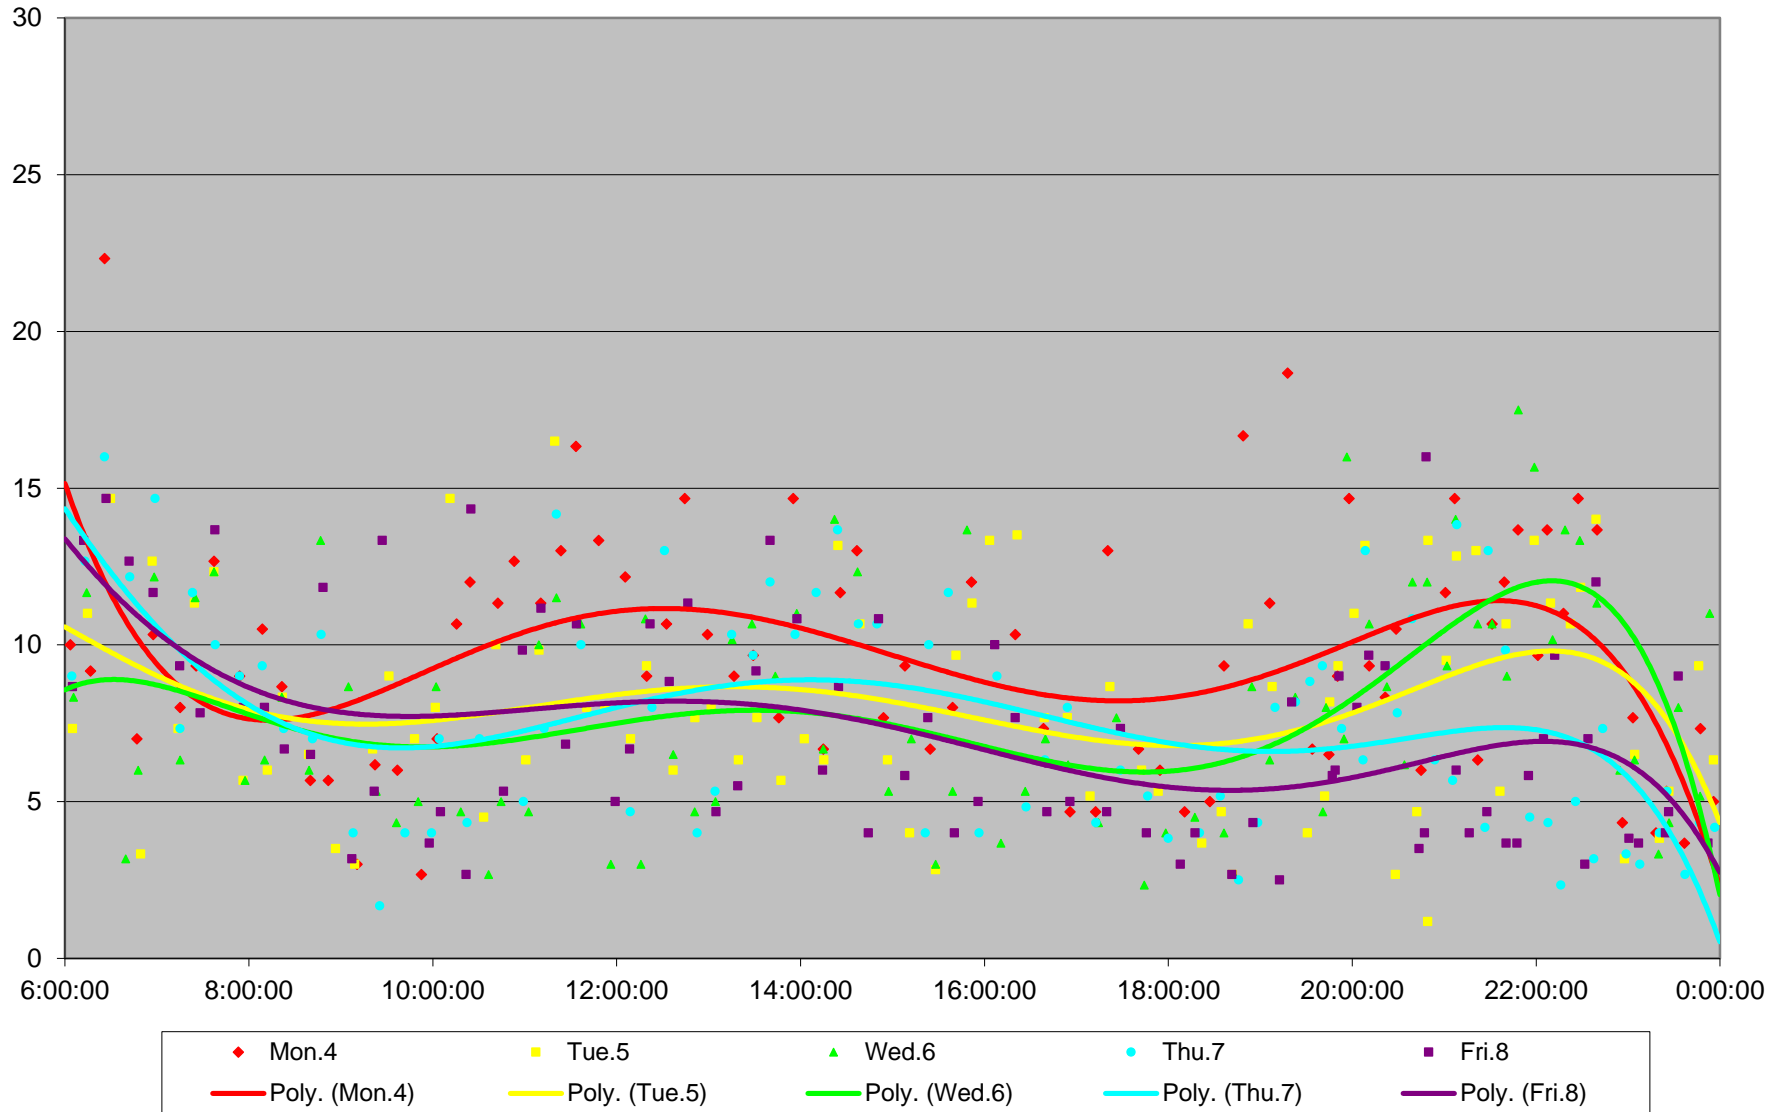

94 Wellesley Terminal Round Trip From S of Bloor To S of Bloor January 2016

94 Wellesley Terminal Round Trip From S of Bloor To S of Bloor January 2016

94 Wellesley Terminal Round Trip From S of Bloor To S of Bloor January 2016