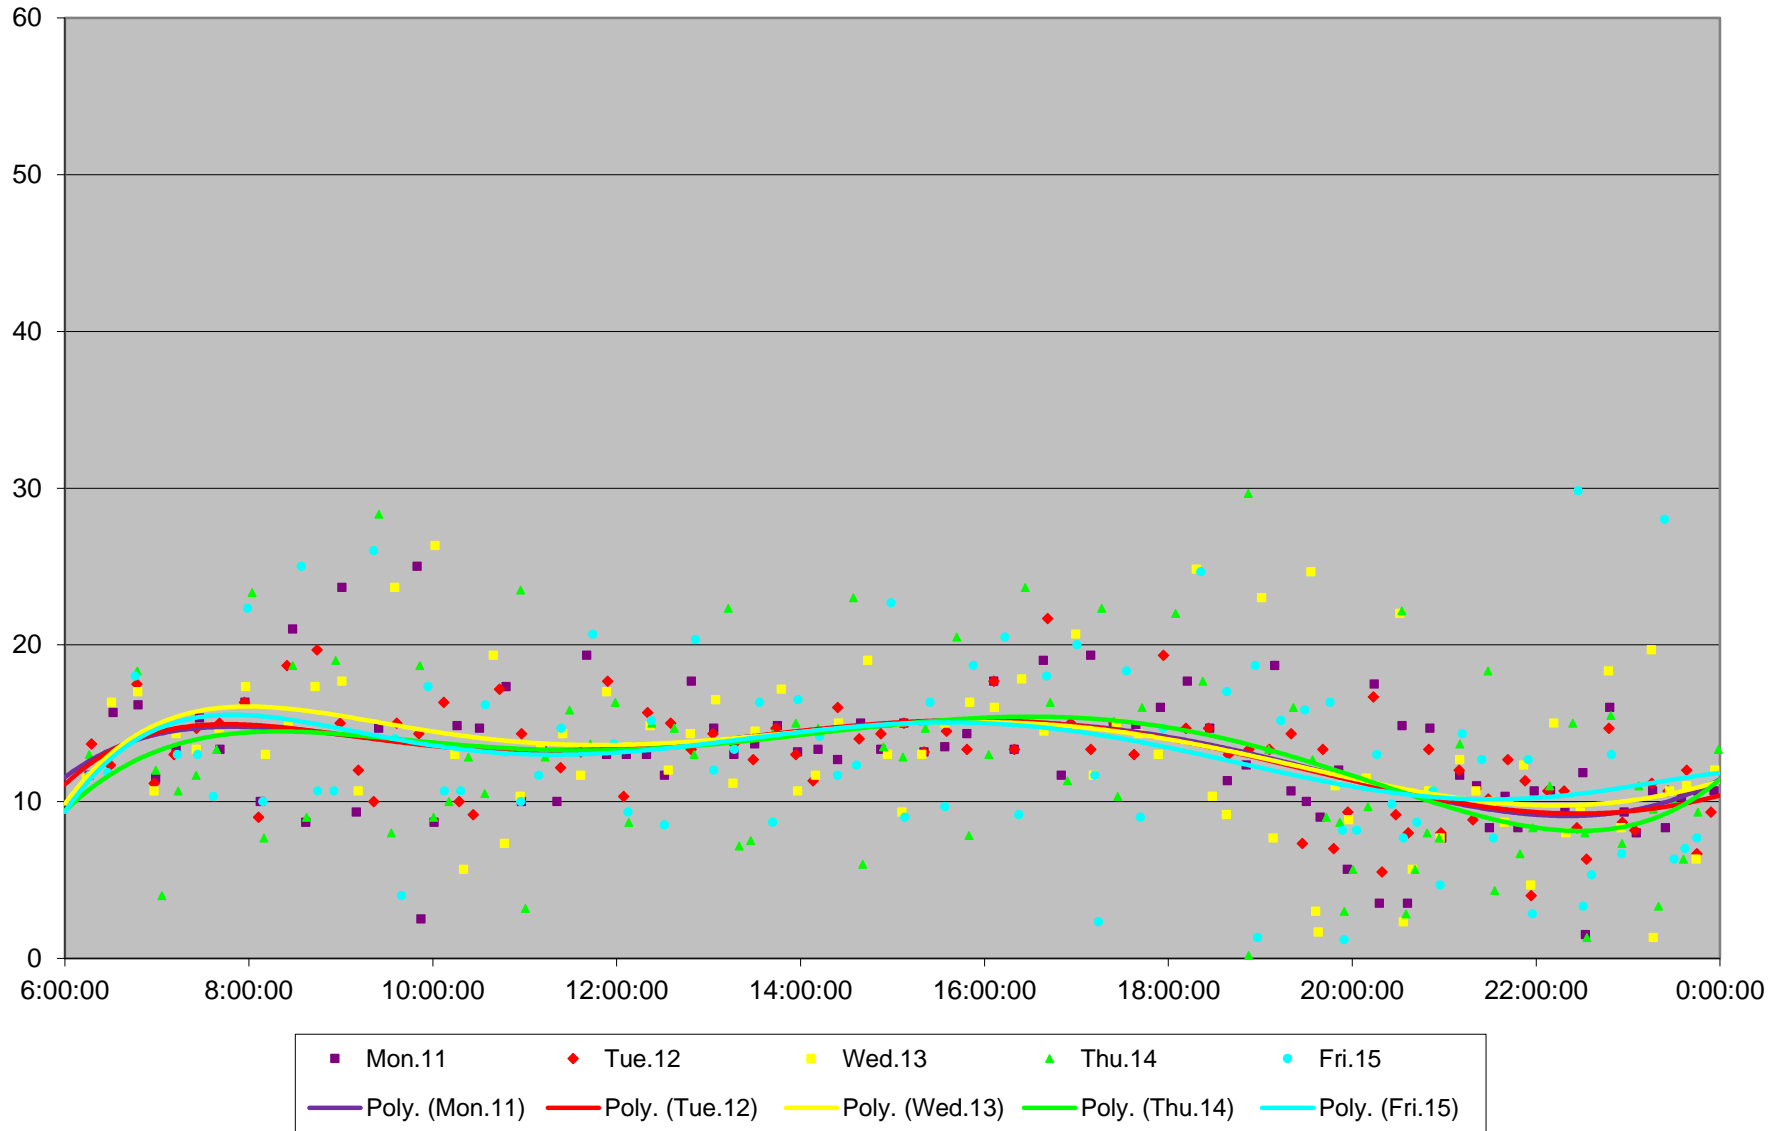

94 Wellesley Headways at Bay St Westbound January 2016

94 Wellesley Headways at Bay St Westbound January 2016

94 Wellesley Headways at Bay St Westbound January 2016

94 Wellesley Headways at Bay St Westbound January 2016

94 Wellesley Headways at Bay St Westbound January 2016

94 Wellesley Headways at Bay St Westbound January 2016

94 Wellesley Headways at Bay St Westbound January 2016

94 Wellesley Headways at Bay St Westbound January 2016 Weekday Statistics

94 Wellesley Headways at Bay St Westbound January 2016 Saturday Statistics

94 Wellesley Headways at Bay St Westbound January 2016 Sunday Statistics