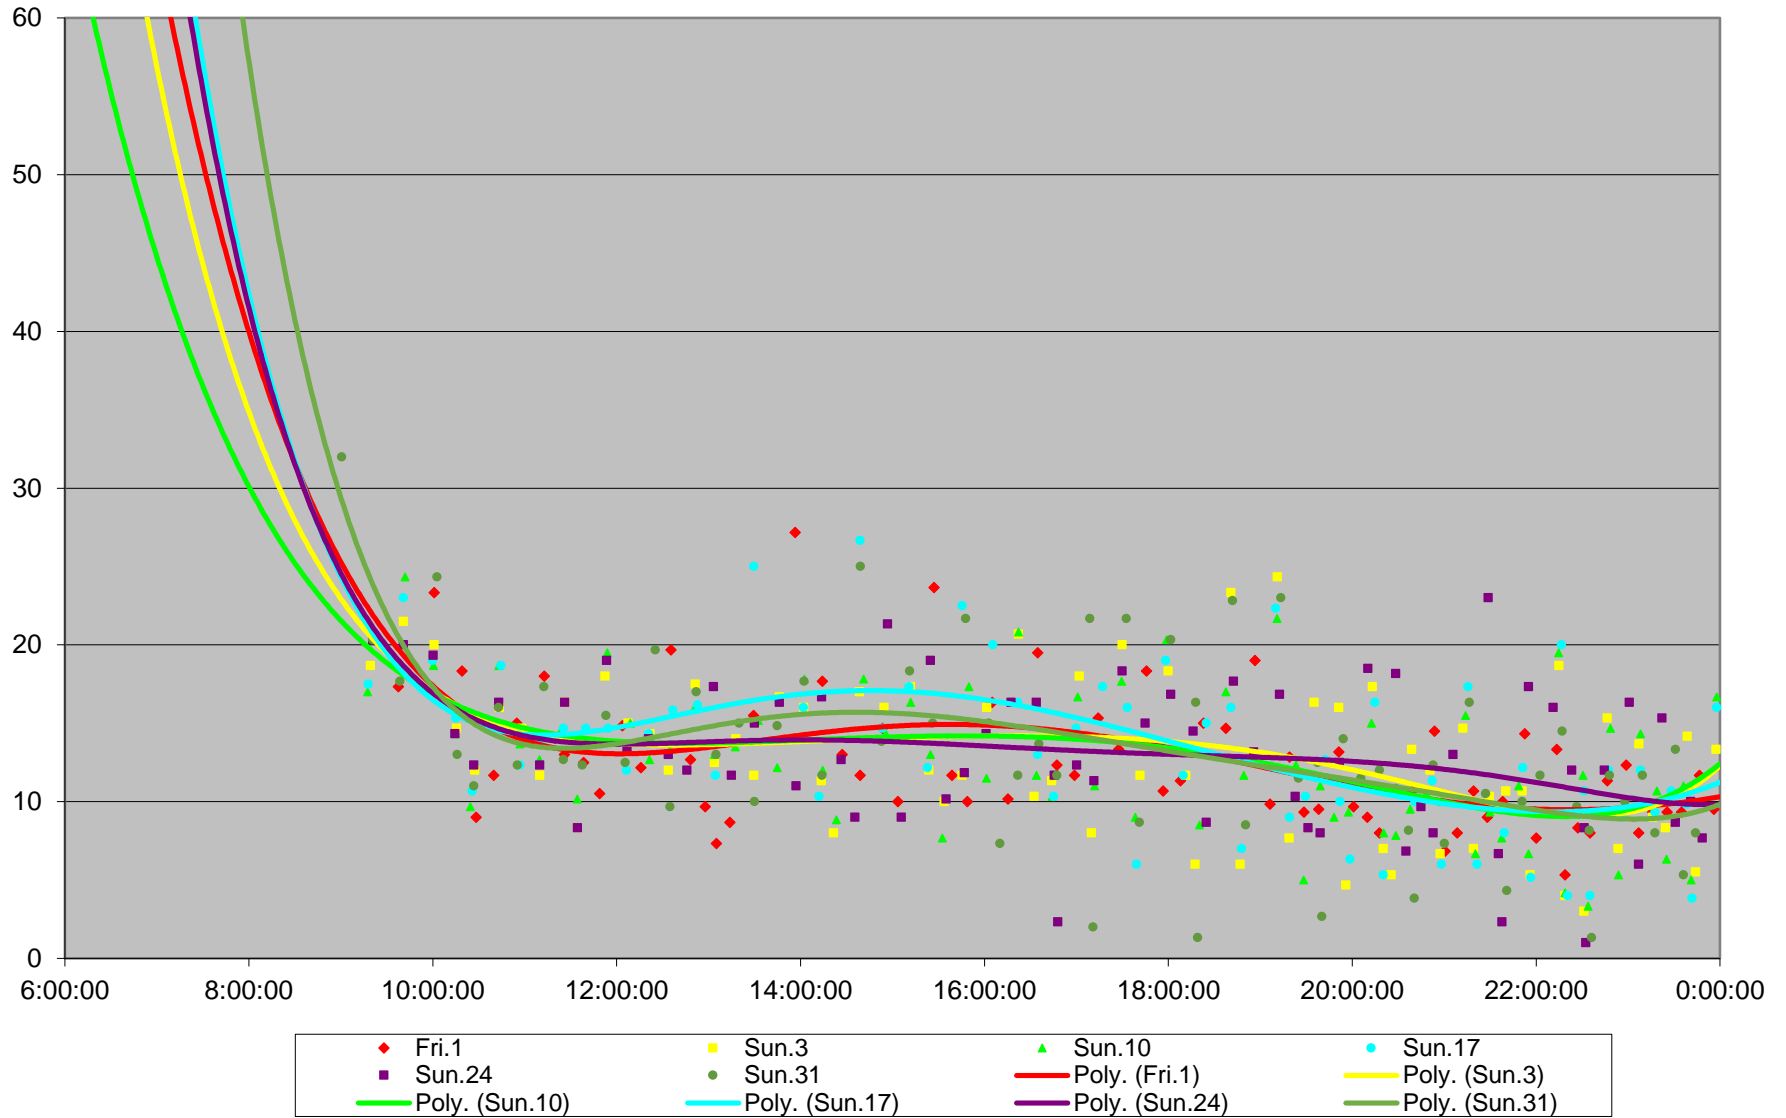

94 Wellesley Headways at Bay St Westbound January 2016

94 Wellesley Headways at Bay St Westbound January 2016

94 Wellesley Headways at Bay St Westbound January 2016

94 Wellesley Headways at Bay St Westbound January 2016

94 Wellesley Headways at Bay St Westbound January 2016

94 Wellesley Headways at Bay St Westbound January 2016

94 Wellesley Headways at Bay St Westbound January 2016

94 Wellesley Headways at Bay St Westbound January 2016 Weekday Statistics

94 Wellesley Headways at Bay St Westbound January 2016 Saturday Statistics

94 Wellesley Headways at Bay St Westbound January 2016 Sunday Statistics