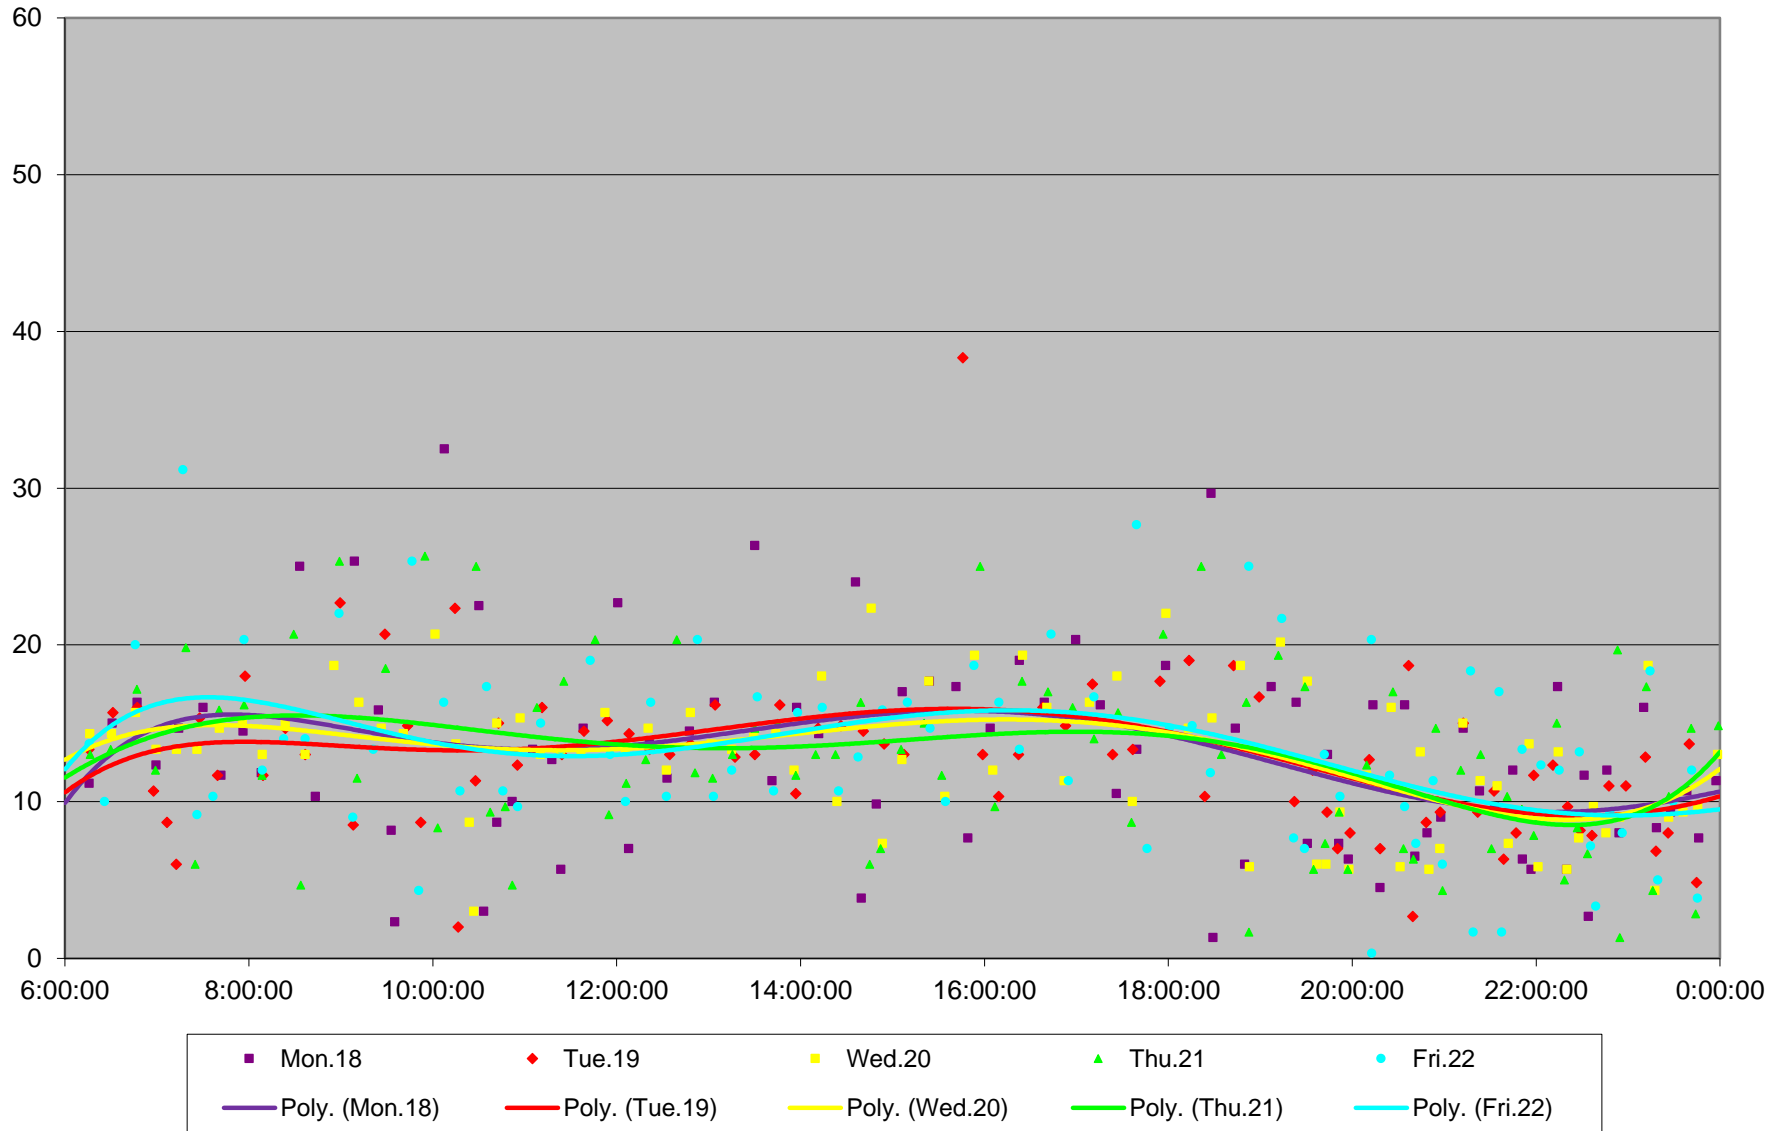

94 Wellesley Headways at Bay St Westbound January 2016

94 Wellesley Headways at Bay St Westbound January 2016

94 Wellesley Headways at Bay St Westbound January 2016

94 Wellesley Headways at Bay St Westbound January 2016

94 Wellesley Headways at Bay St Westbound January 2016

94 Wellesley Headways at Bay St Westbound January 2016

94 Wellesley Headways at Bay St Westbound January 2016

94 Wellesley Headways at Bay St Westbound January 2016 Weekday Statistics

94 Wellesley Headways at Bay St Westbound January 2016 Saturday Statistics

94 Wellesley Headways at Bay St Westbound January 2016 Sunday Statistics