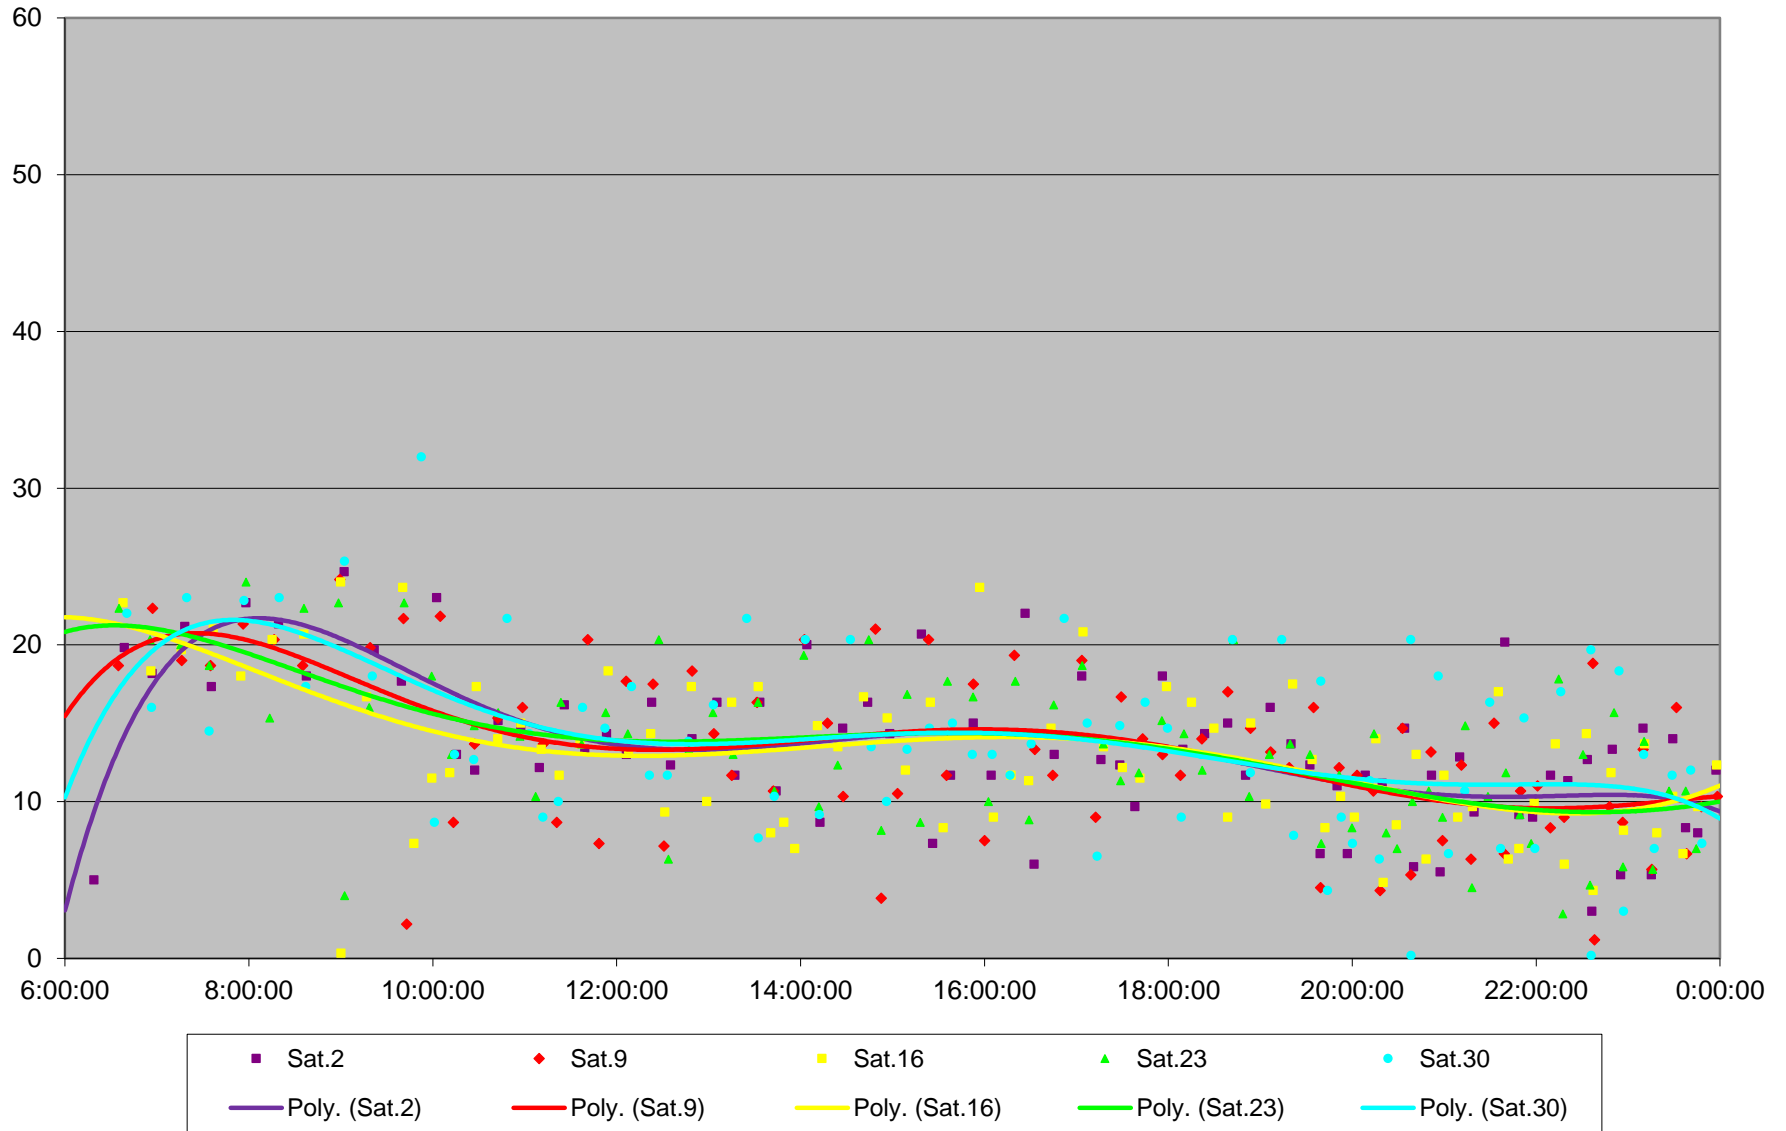

94 Wellesley Headways at Bay St Westbound January 2016

94 Wellesley Headways at Bay St Westbound January 2016

94 Wellesley Headways at Bay St Westbound January 2016

94 Wellesley Headways at Bay St Westbound January 2016

94 Wellesley Headways at Bay St Westbound January 2016

94 Wellesley Headways at Bay St Westbound January 2016

94 Wellesley Headways at Bay St Westbound January 2016

94 Wellesley Headways at Bay St Westbound January 2016 Weekday Statistics

94 Wellesley Headways at Bay St Westbound January 2016 Saturday Statistics

94 Wellesley Headways at Bay St Westbound January 2016 Sunday Statistics