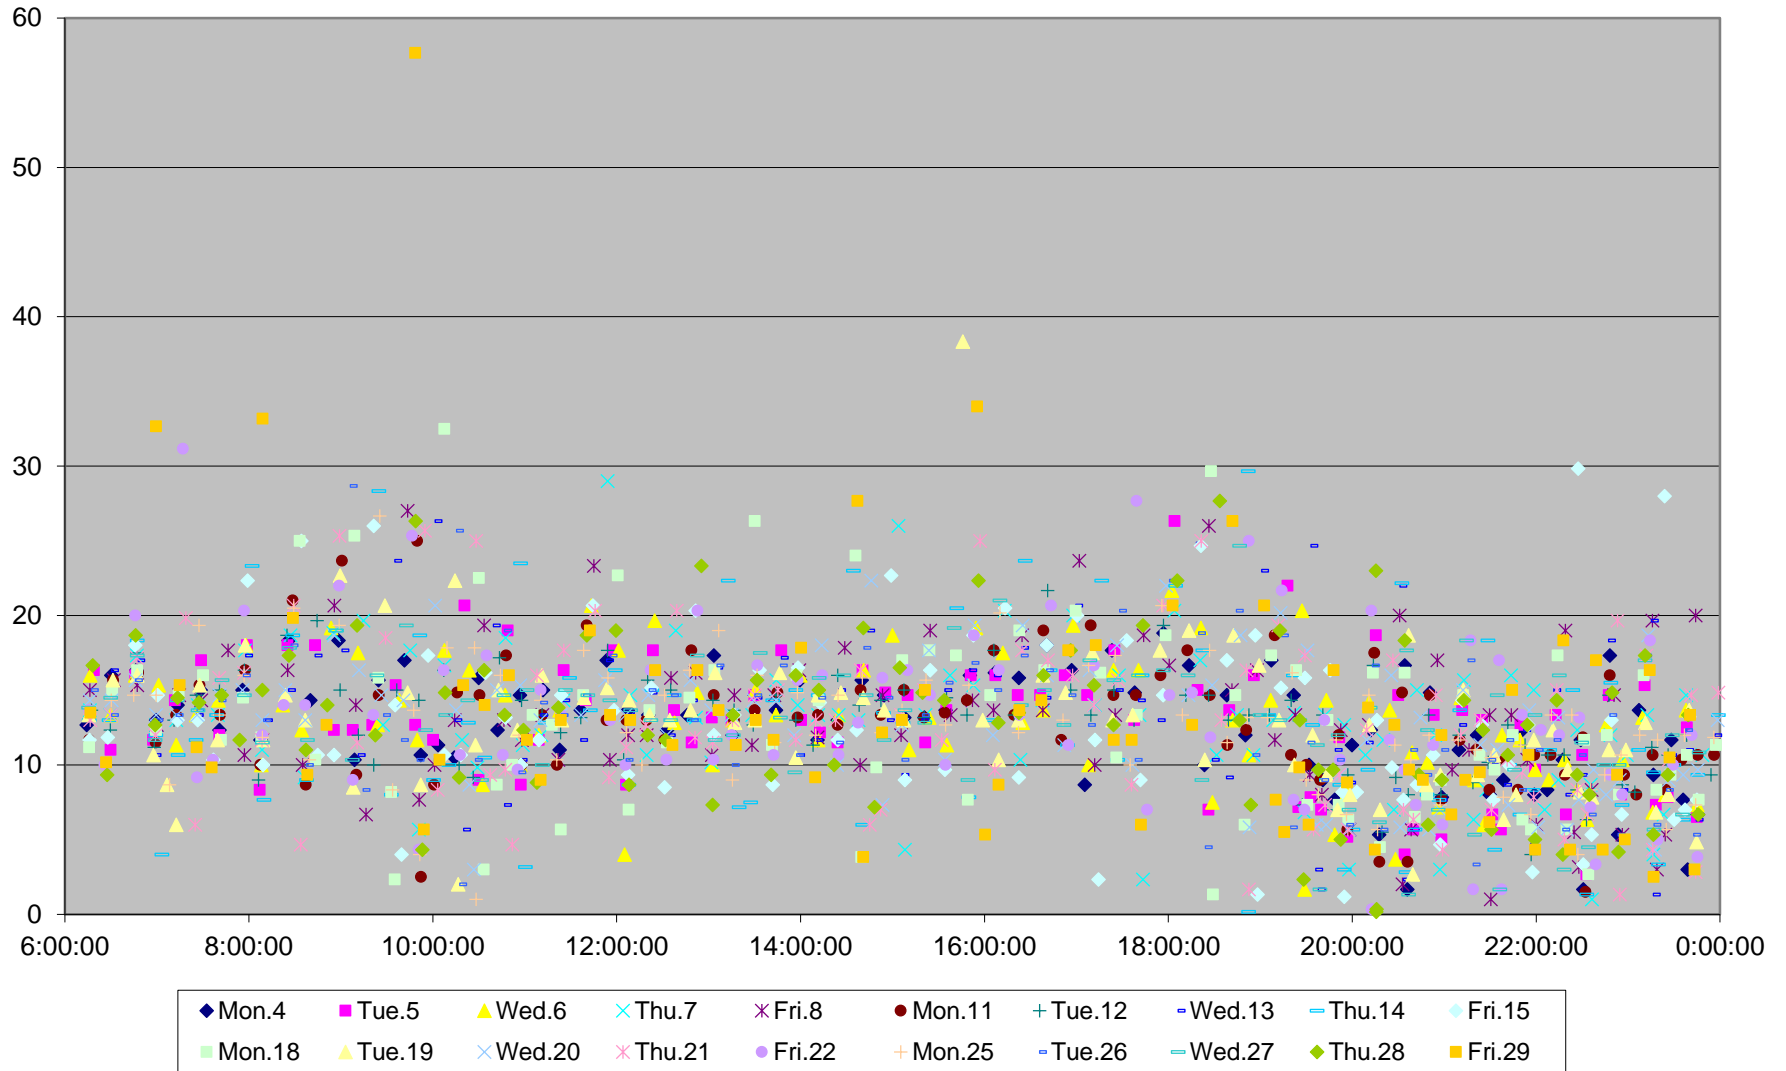

94 Wellesley Headways at Bay St Westbound January 2016

94 Wellesley Headways at Bay St Westbound January 2016

94 Wellesley Headways at Bay St Westbound January 2016

94 Wellesley Headways at Bay St Westbound January 2016

94 Wellesley Headways at Bay St Westbound January 2016

94 Wellesley Headways at Bay St Westbound January 2016

94 Wellesley Headways at Bay St Westbound January 2016

94 Wellesley Headways at Bay St Westbound January 2016 Weekday Statistics

94 Wellesley Headways at Bay St Westbound January 2016 Saturday Statistics

94 Wellesley Headways at Bay St Westbound January 2016 Sunday Statistics