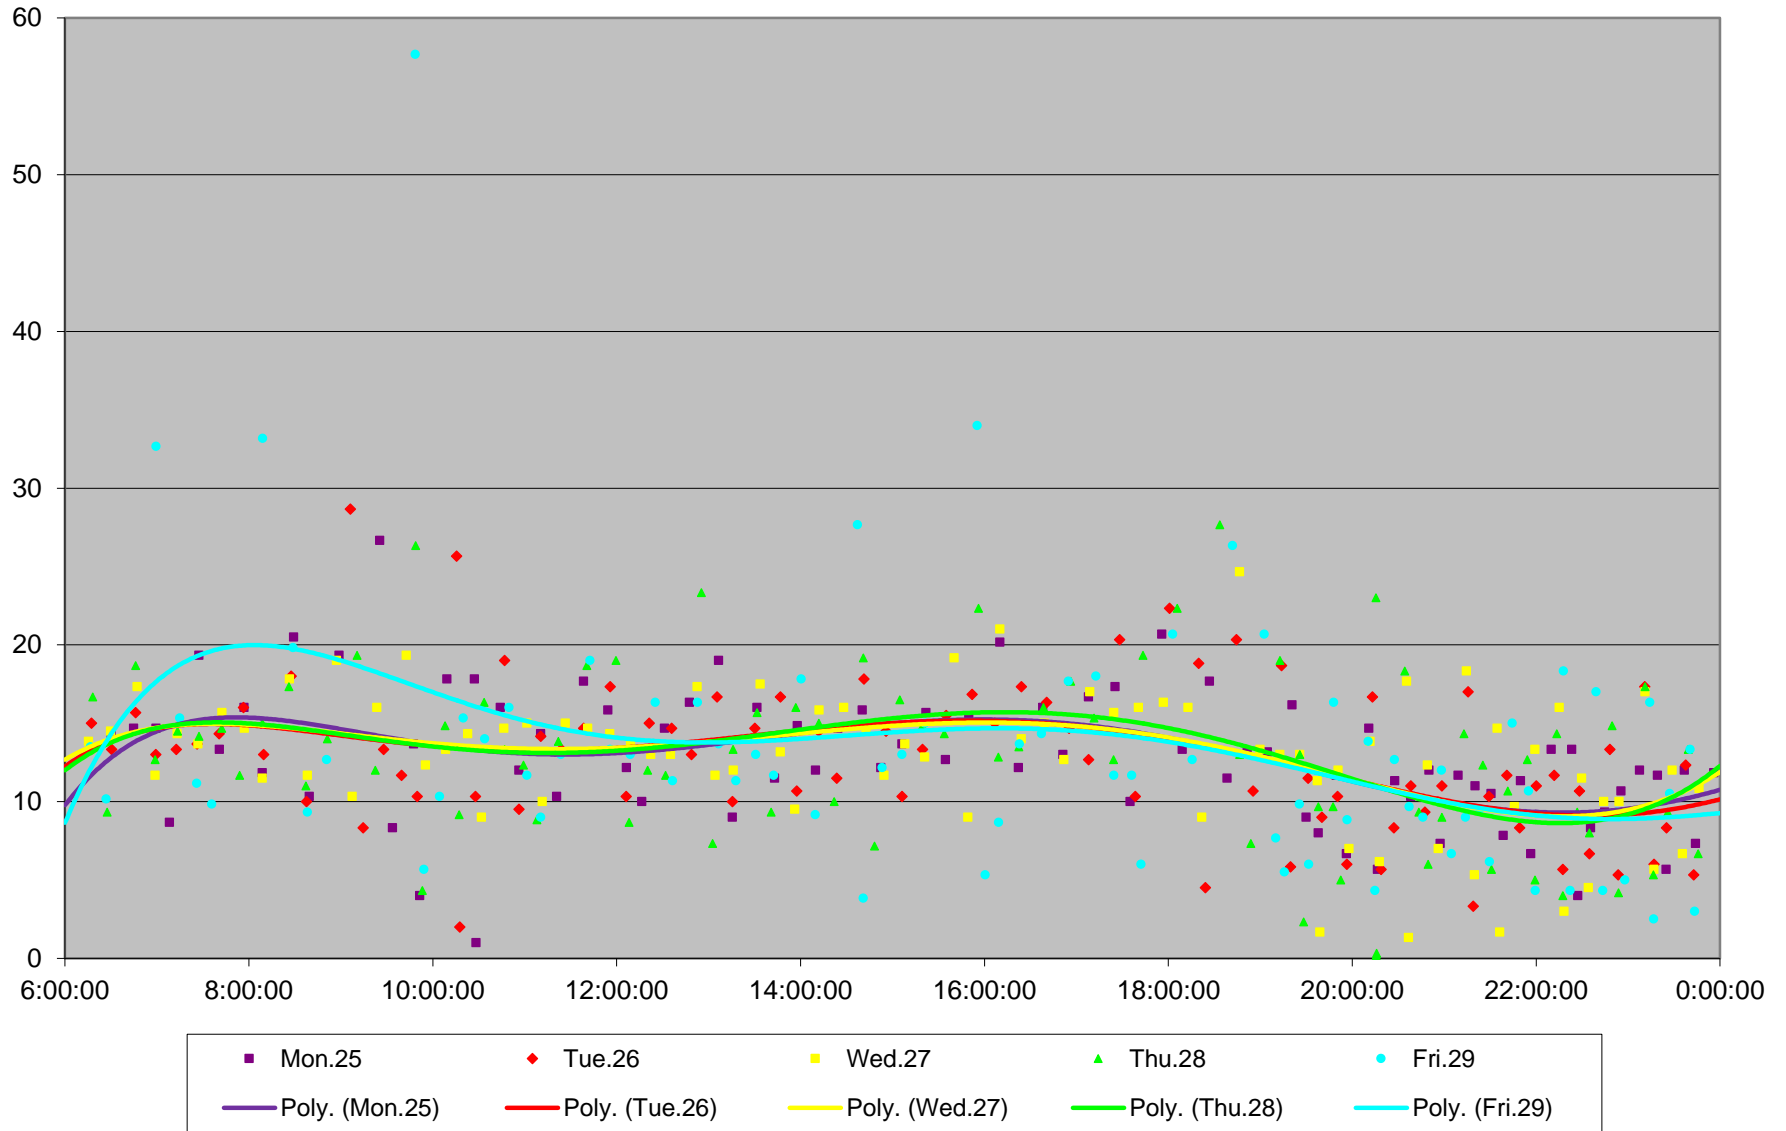

94 Wellesley Headways at Bay St Westbound January 2016

94 Wellesley Headways at Bay St Westbound January 2016

94 Wellesley Headways at Bay St Westbound January 2016

94 Wellesley Headways at Bay St Westbound January 2016

94 Wellesley Headways at Bay St Westbound January 2016

94 Wellesley Headways at Bay St Westbound January 2016

94 Wellesley Headways at Bay St Westbound January 2016

94 Wellesley Headways at Bay St Westbound January 2016 Weekday Statistics

94 Wellesley Headways at Bay St Westbound January 2016 Saturday Statistics

94 Wellesley Headways at Bay St Westbound January 2016 Sunday Statistics