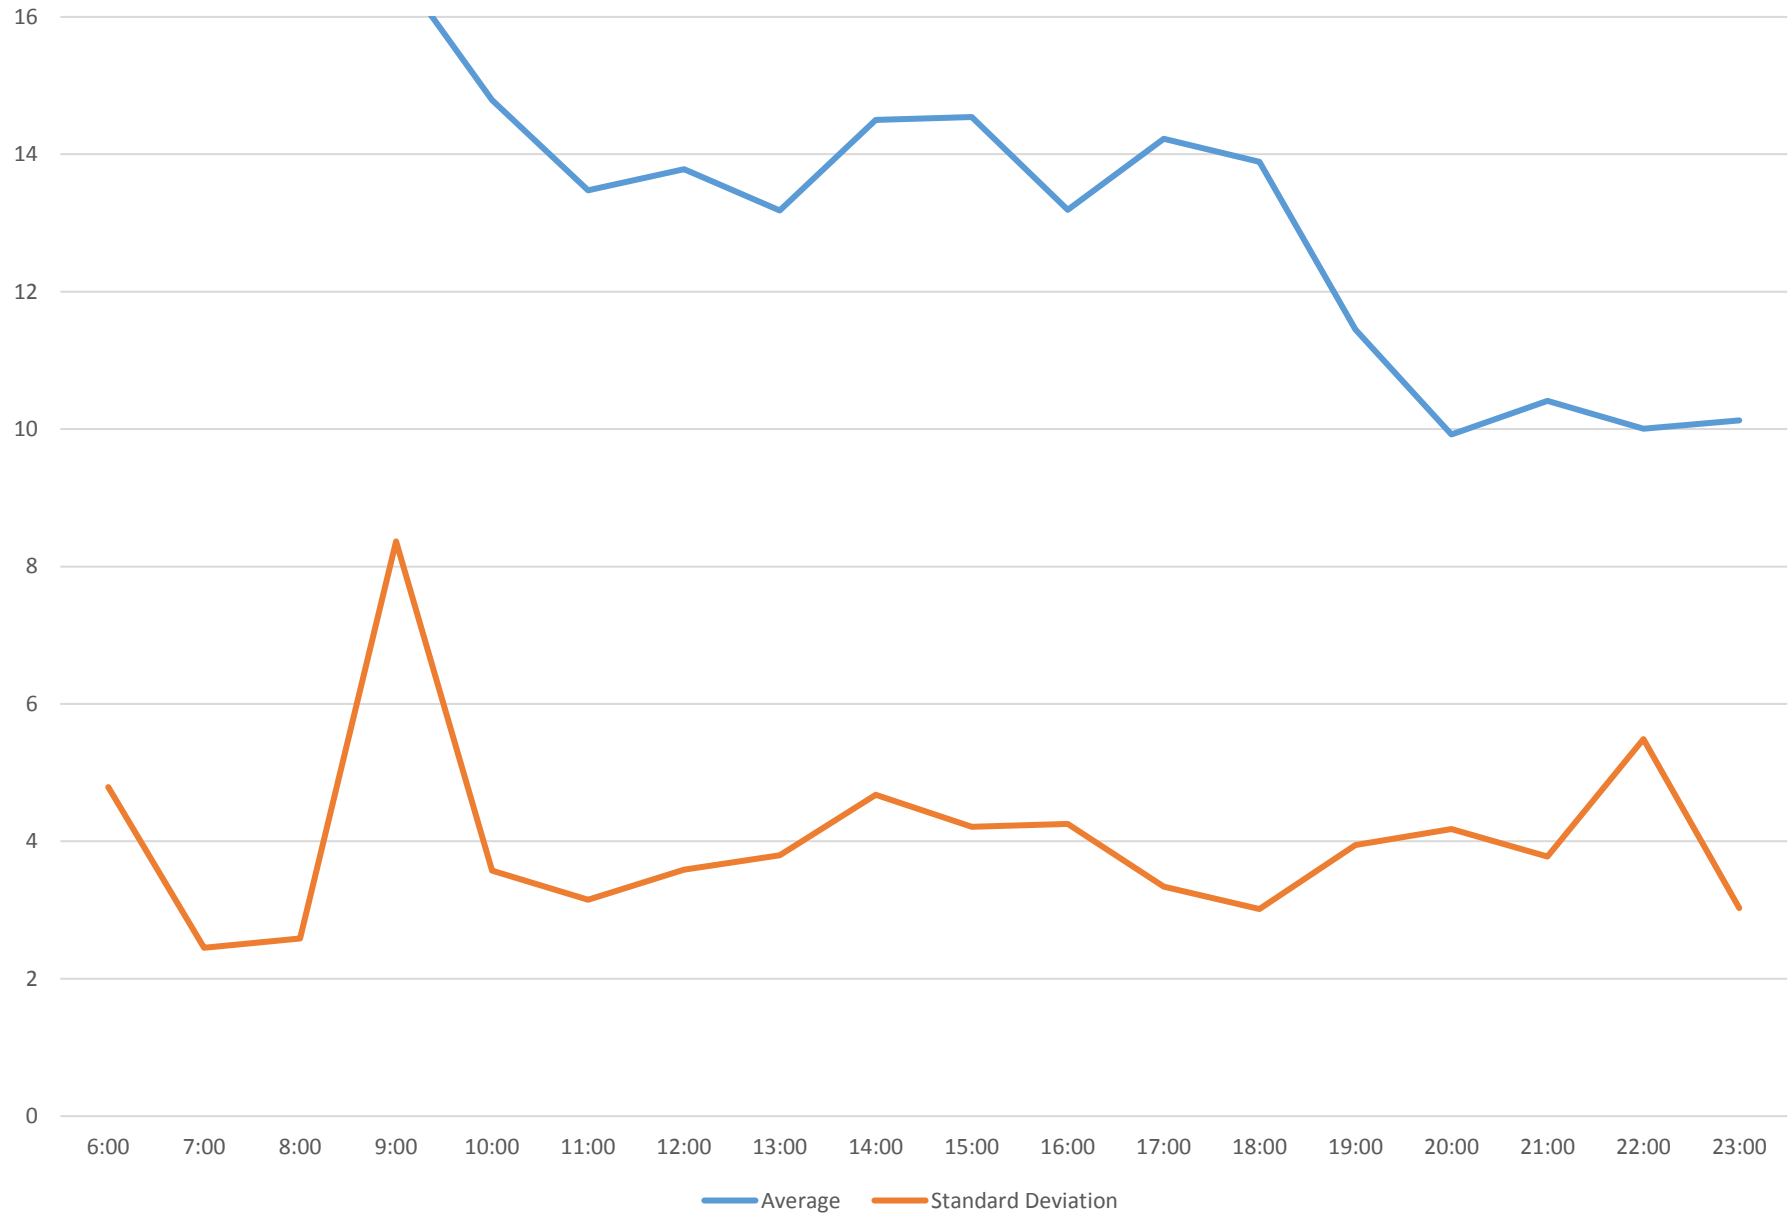

94 Wellesley Headways at Bay St Westbound January 2016

94 Wellesley Headways at Bay St Westbound January 2016

94 Wellesley Headways at Bay St Westbound January 2016

94 Wellesley Headways at Bay St Westbound January 2016 Weekday Statistics

94 Wellesley Headways at Bay St Westbound January 2016 Saturday Statistics

94 Wellesley Headways at Bay St Westbound January 2016 Sunday Statistics