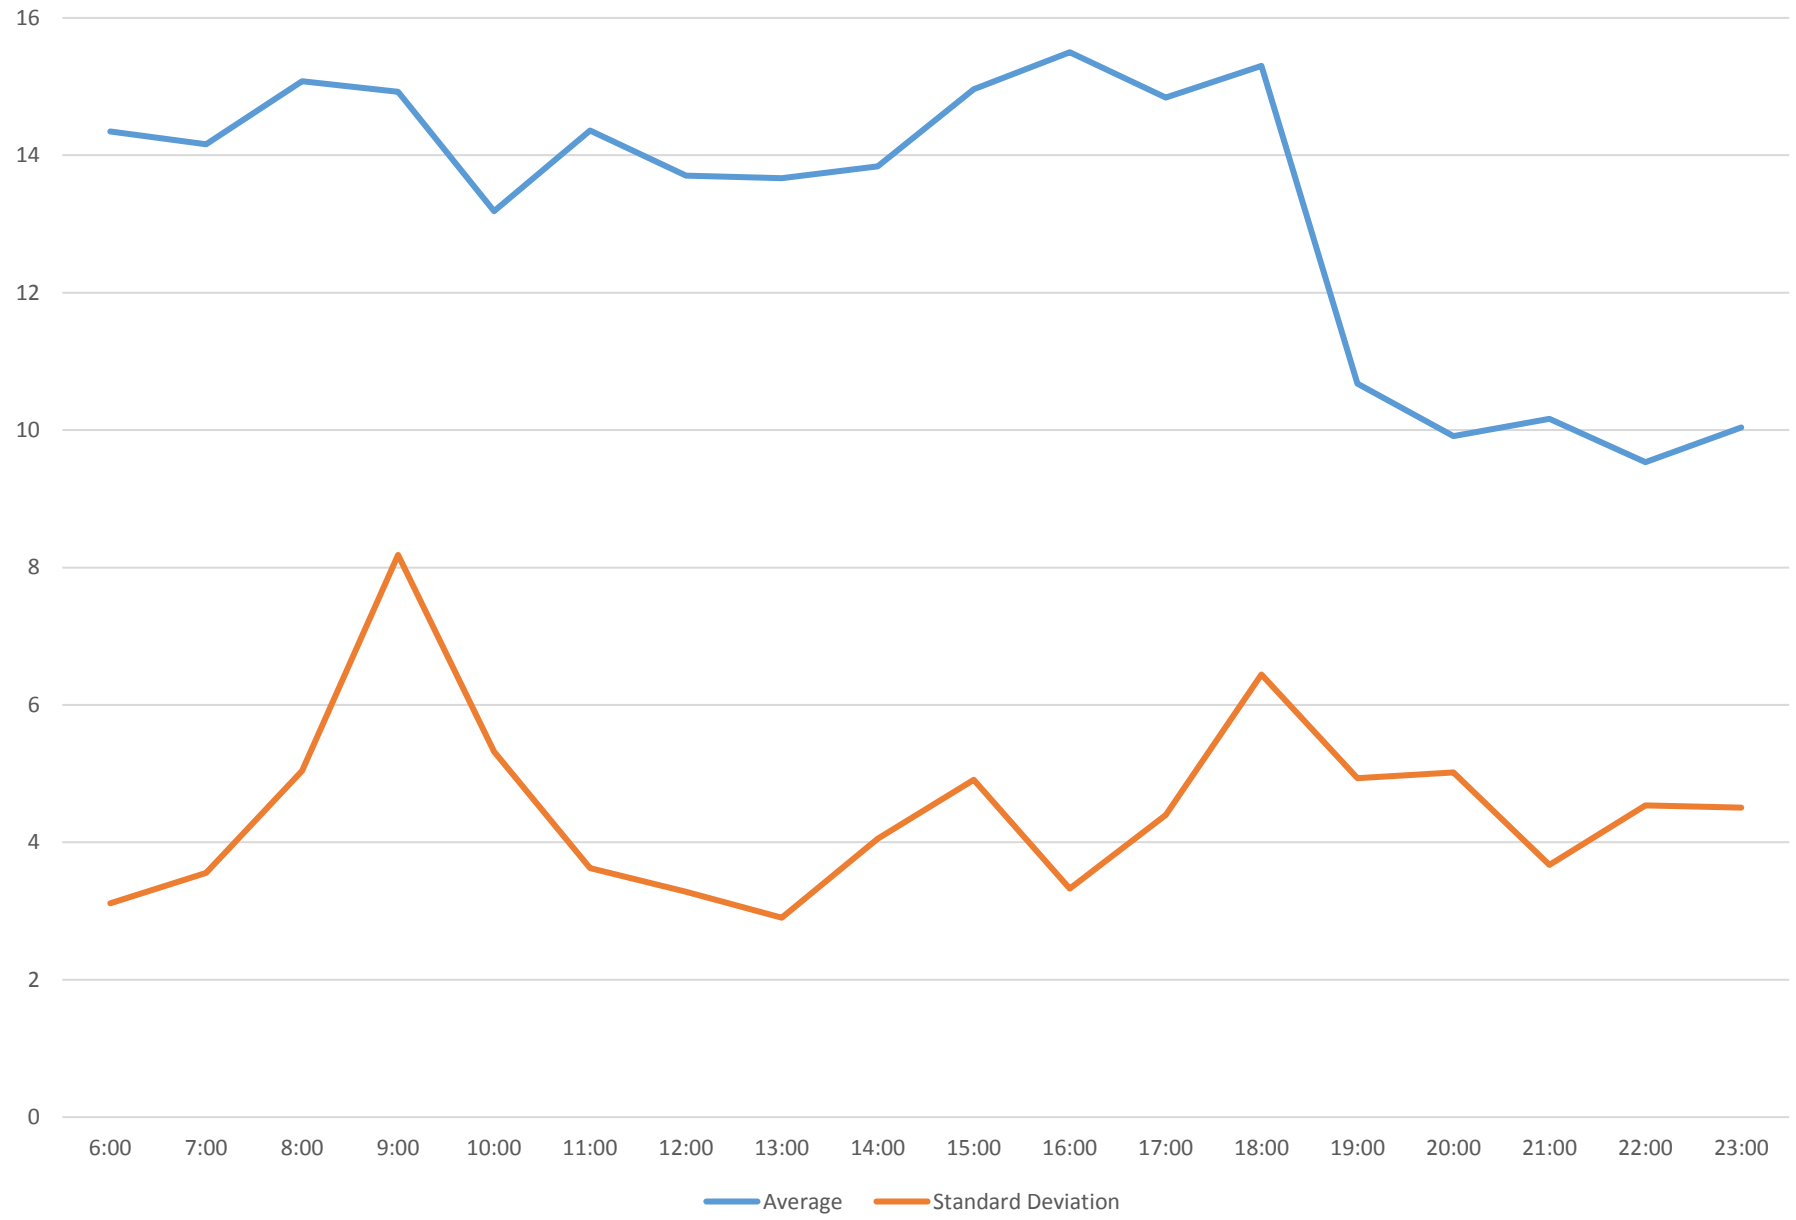

94 Wellesley Headways at Bay St Westbound January 2016

94 Wellesley Headways at Bay St Westbound January 2016

94 Wellesley Headways at Bay St Westbound January 2016

94 Wellesley Headways at Bay St Westbound January 2016 Weekday Statistics

94 Wellesley Headways at Bay St Westbound January 2016 Saturday Statistics

94 Wellesley Headways at Bay St Westbound January 2016 Sunday Statistics