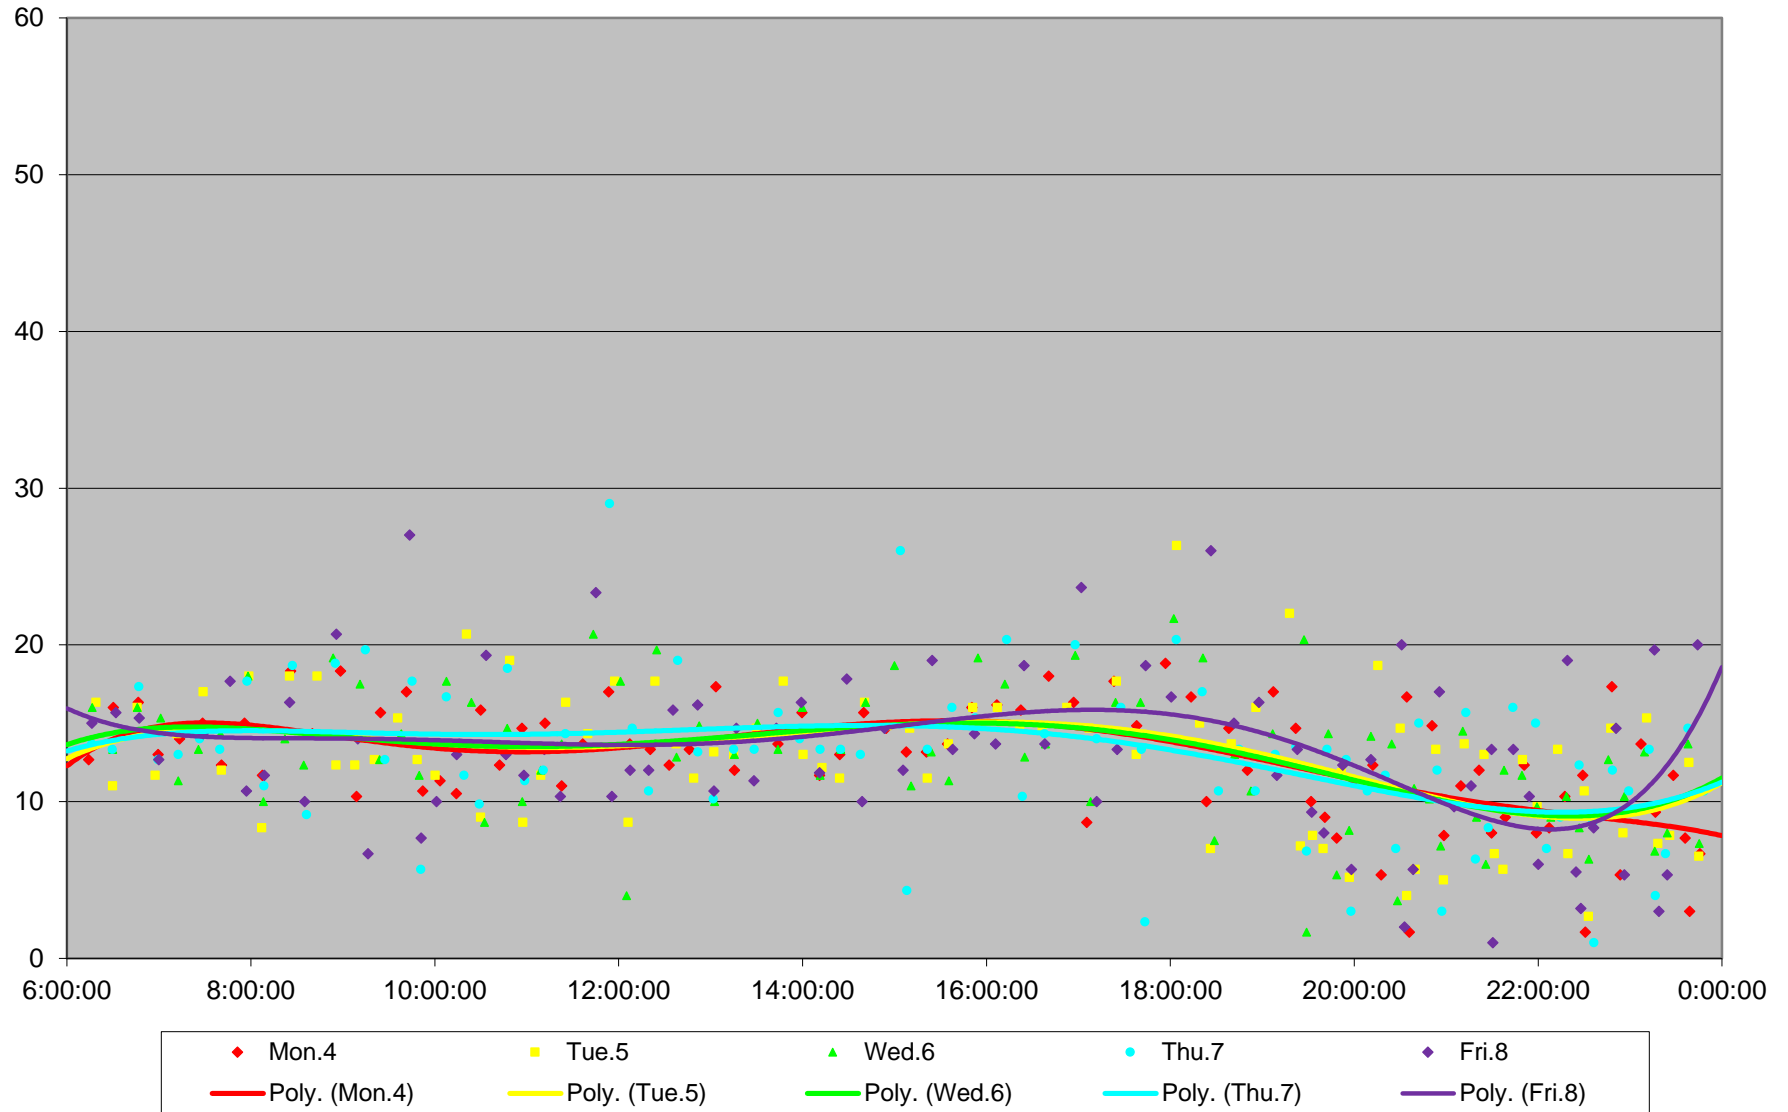

94 Wellesley Headways at Bay St Westbound January 2016

94 Wellesley Headways at Bay St Westbound January 2016

94 Wellesley Headways at Bay St Westbound January 2016

94 Wellesley Headways at Bay St Westbound January 2016

94 Wellesley Headways at Bay St Westbound January 2016

94 Wellesley Headways at Bay St Westbound January 2016

94 Wellesley Headways at Bay St Westbound January 2016

94 Wellesley Headways at Bay St Westbound January 2016 Weekday Statistics

94 Wellesley Headways at Bay St Westbound January 2016 Saturday Statistics

94 Wellesley Headways at Bay St Westbound January 2016 Sunday Statistics