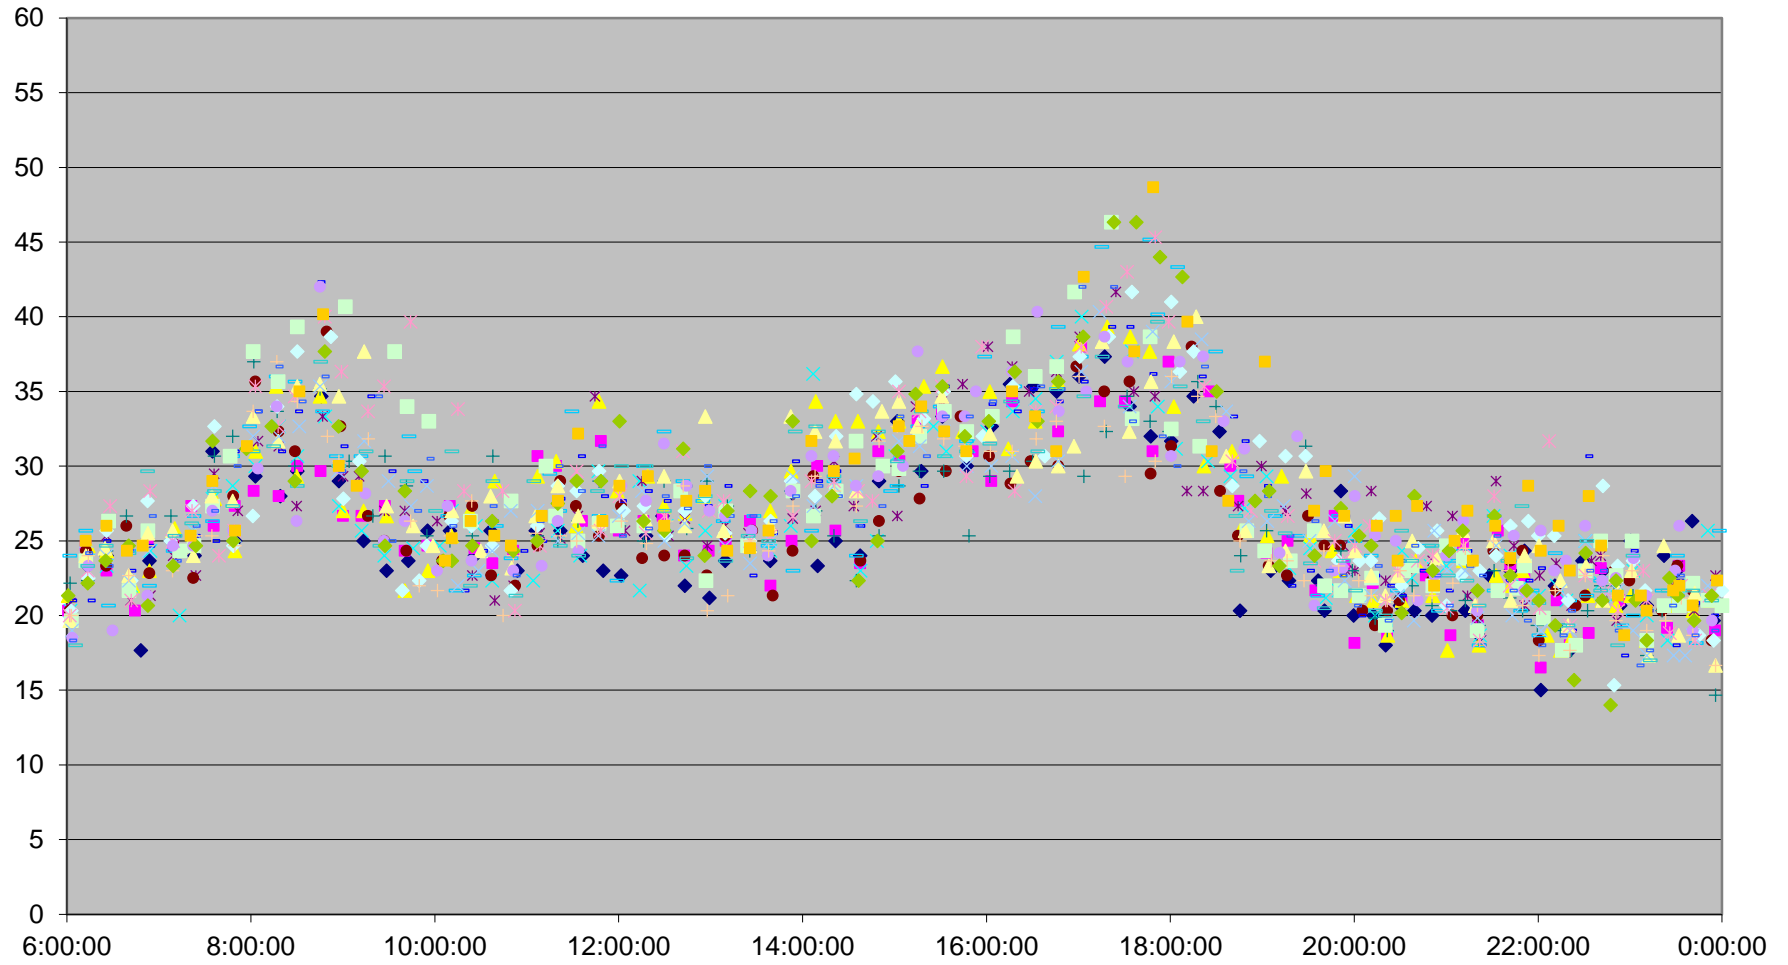

94 Wellesley Link Times From S of Bloor To W of Castle Frank Stn Eastbound January 2016