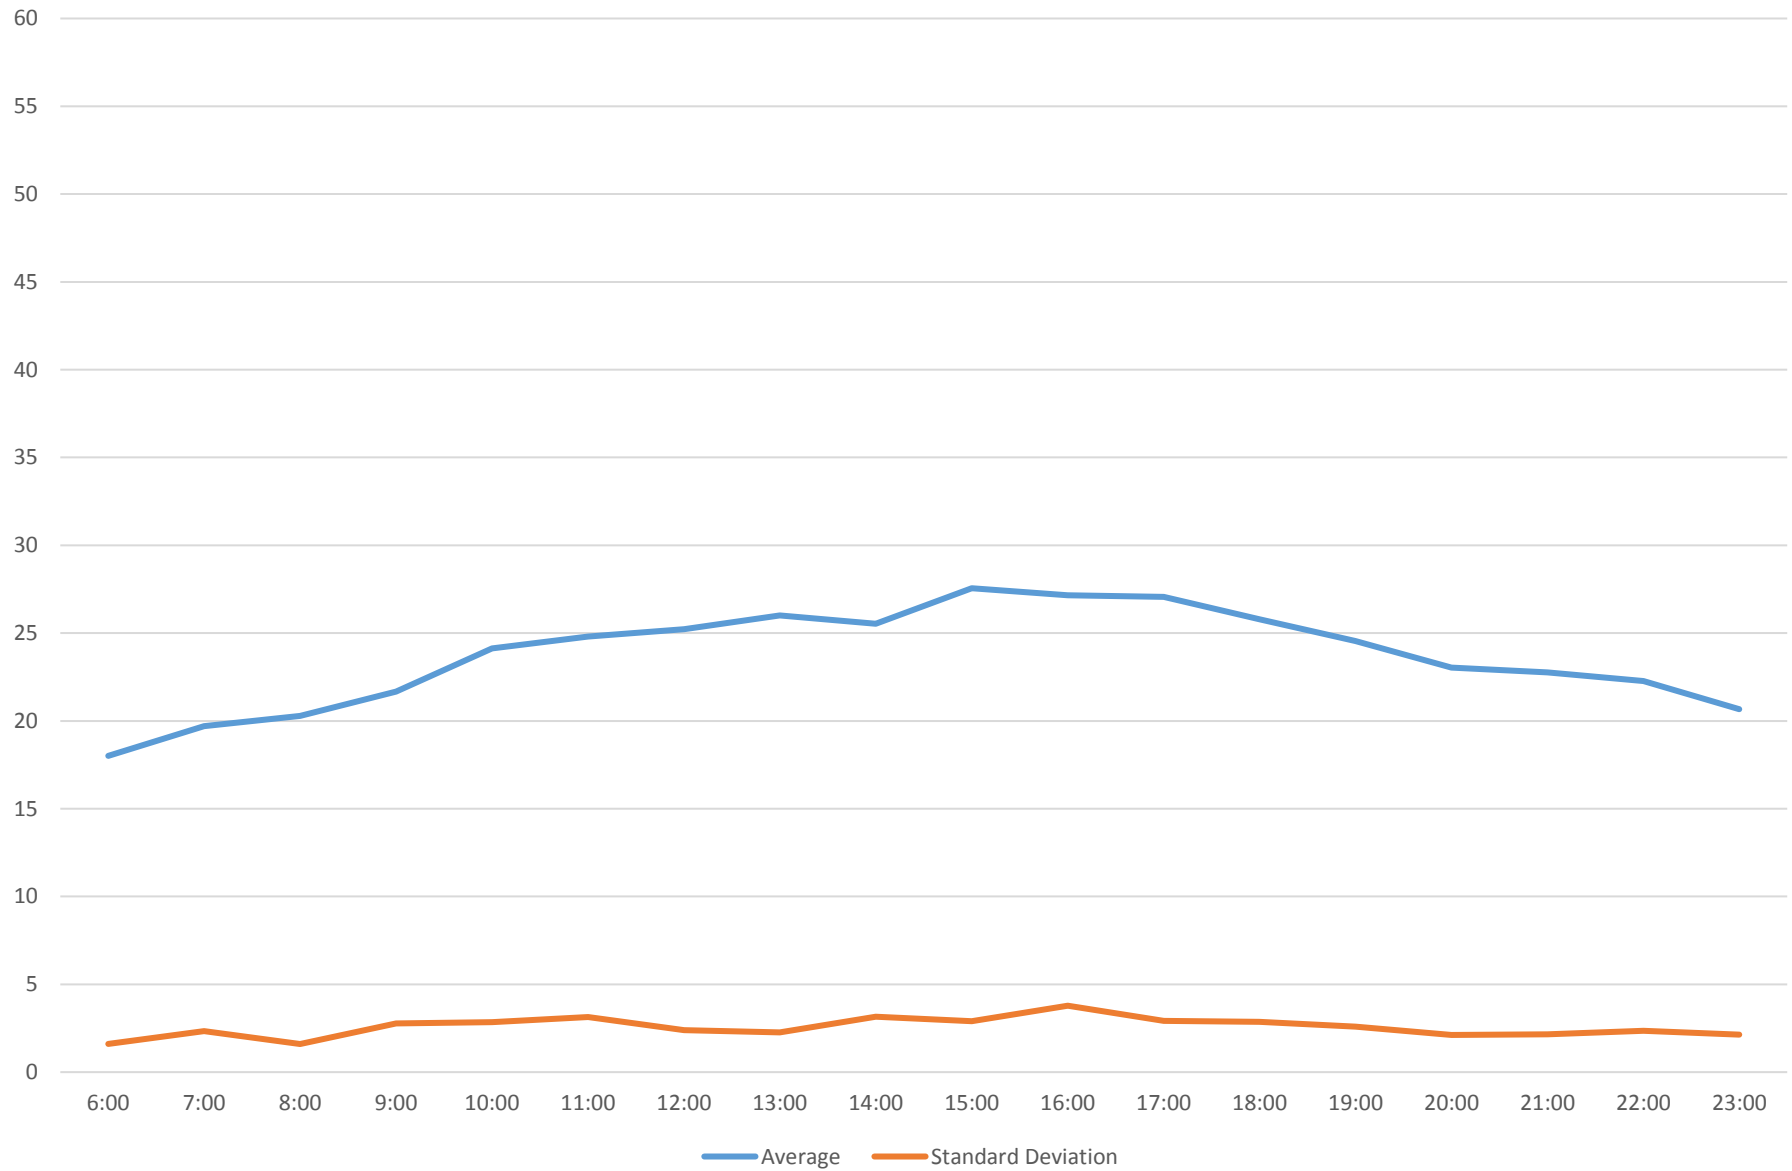

94 Wellesley Link Times From S of Bloor To W of Castle Frank Stn Eastbound January 2016 Saturday Statistics