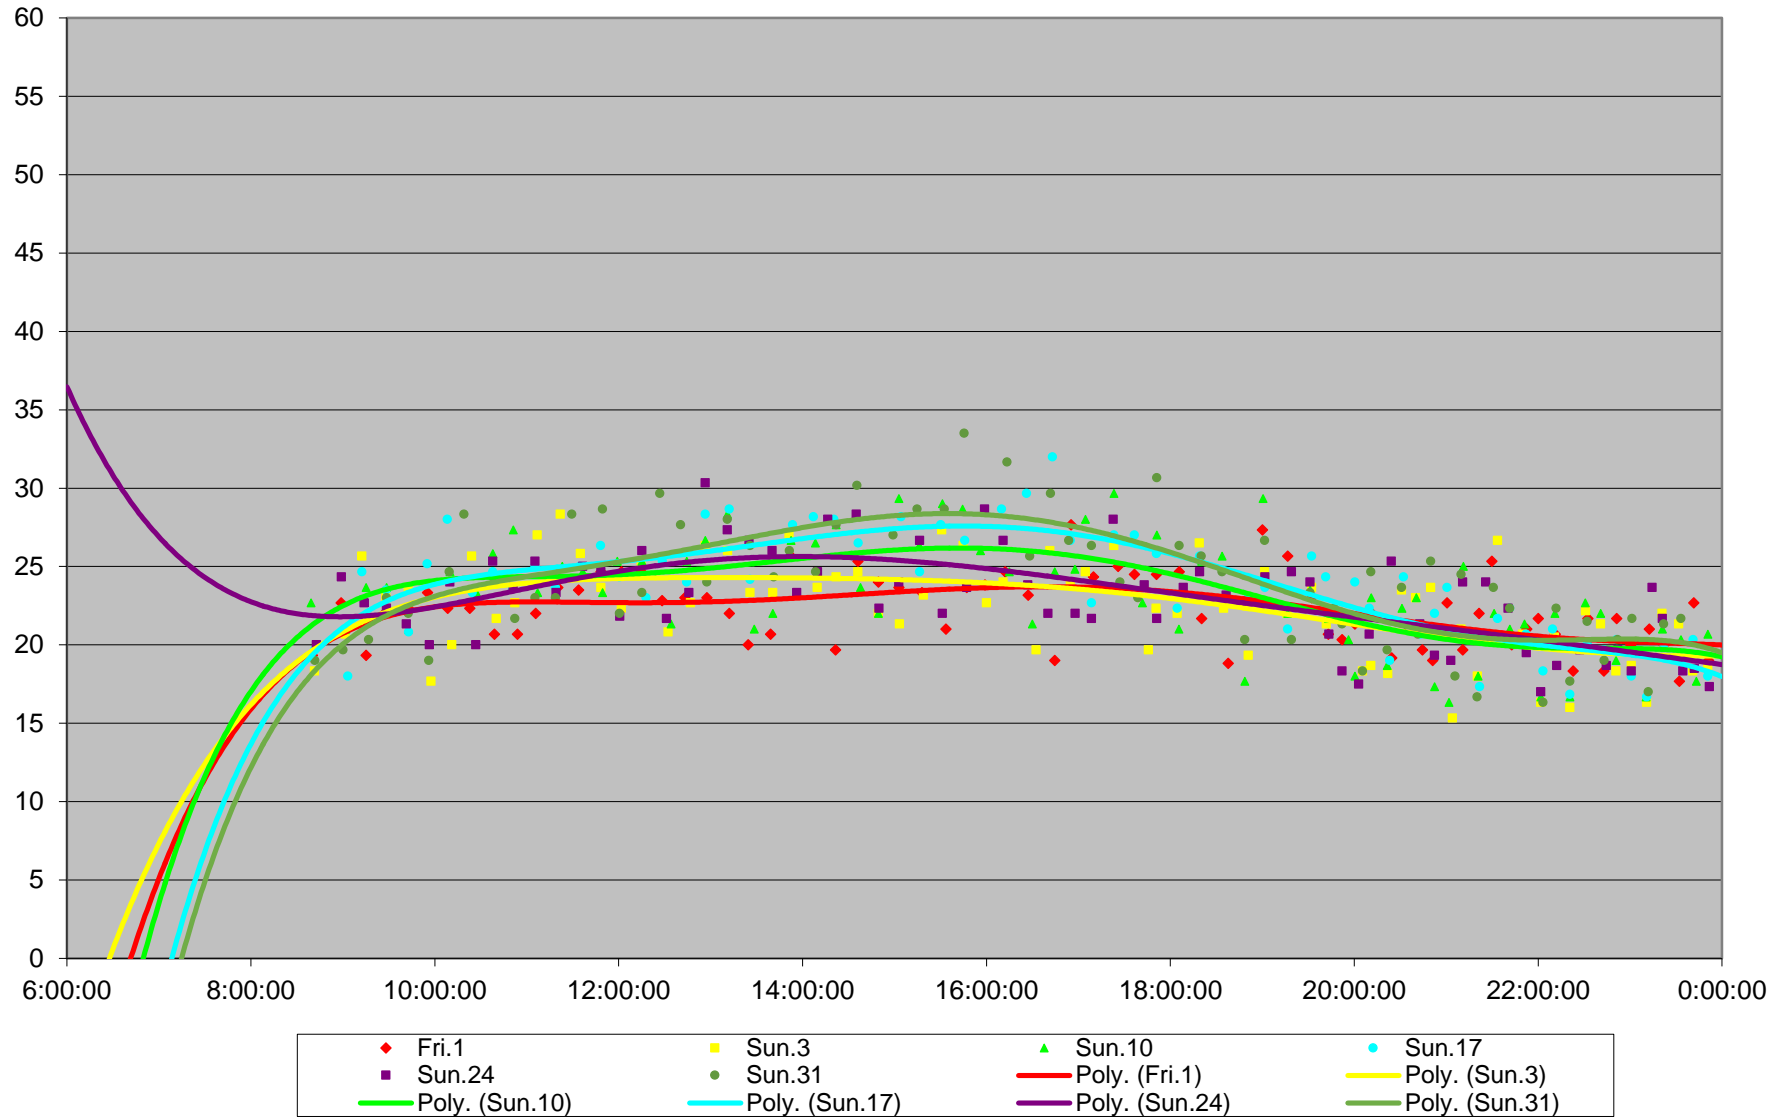

### 94 Wellesley Link Times From S of Bloor To W of Castle Frank Stn Eastbound January 2016

94 Wellesley Link Times From S of Bloor To W of Castle Frank Stn Eastbound January 2016

94 Wellesley Link Times From S of Bloor To W of Castle Frank Stn Eastbound January 2016