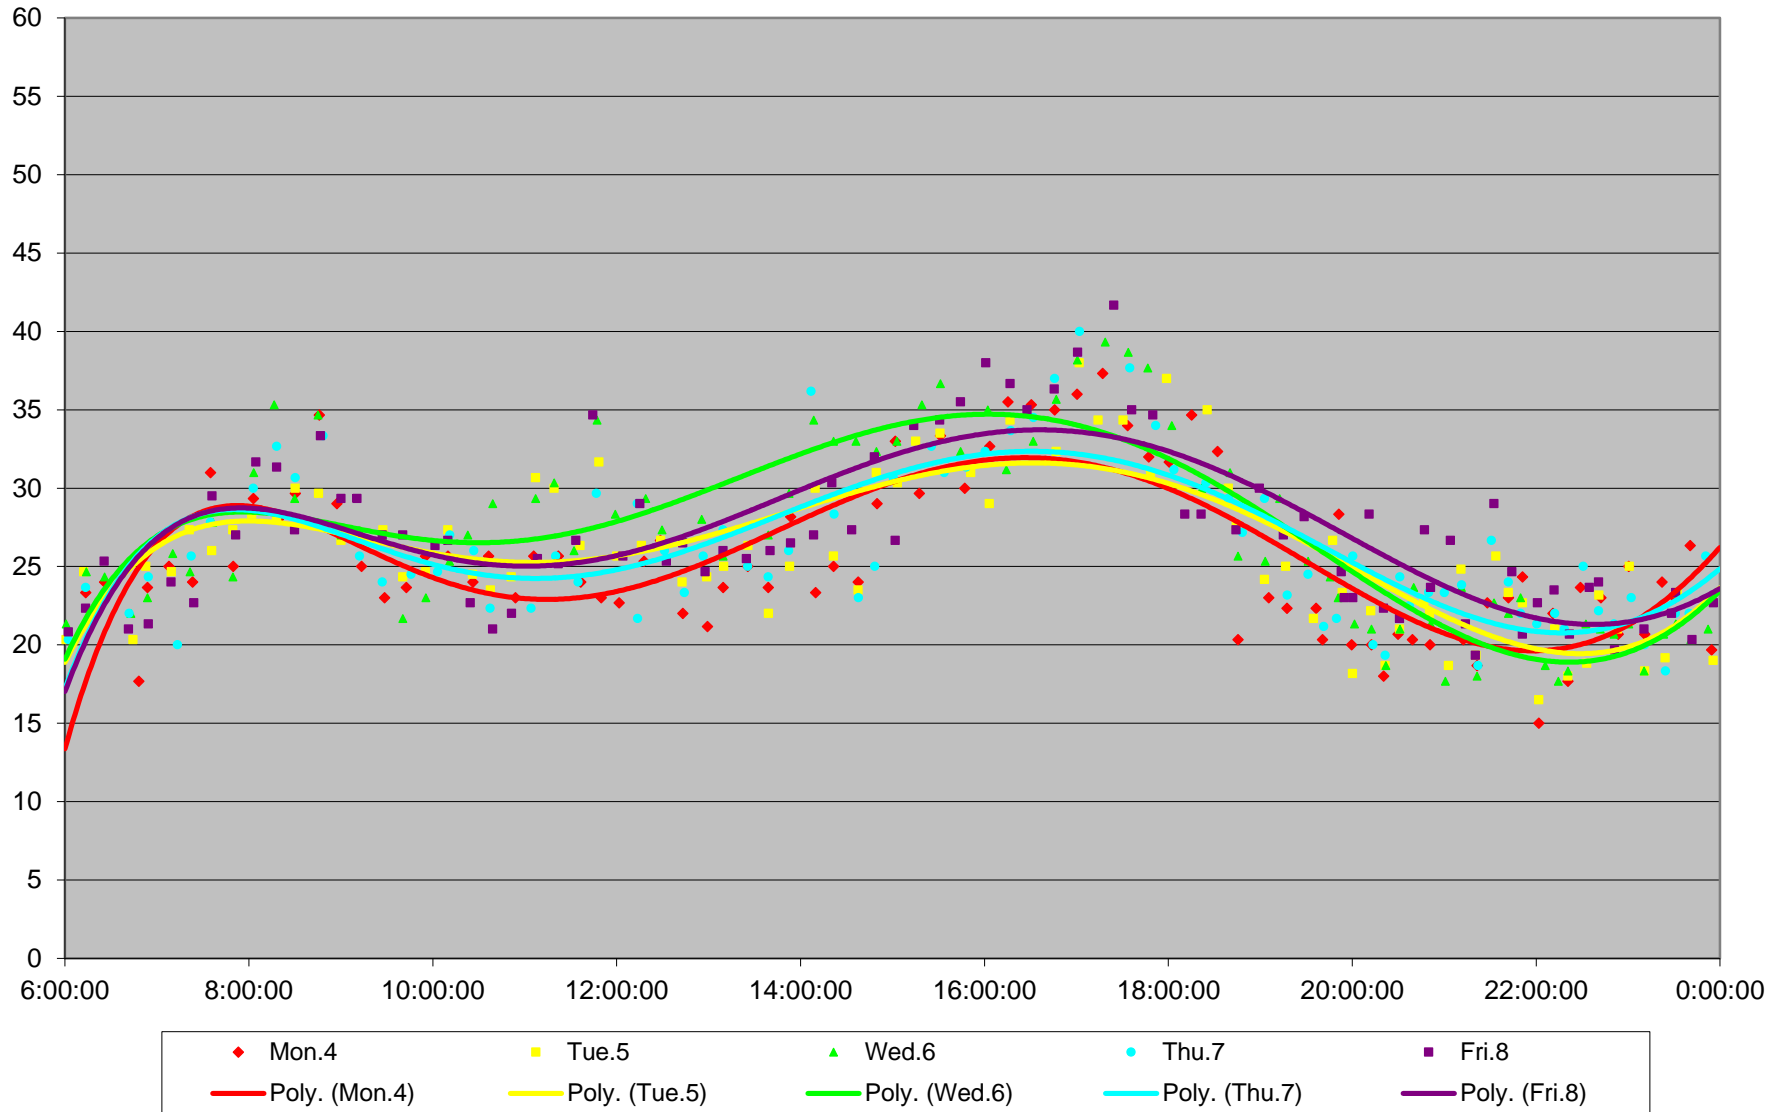

94 Wellesley Link Times From S of Bloor To W of Castle Frank Stn Eastbound January 2016

94 Wellesley Link Times From S of Bloor To W of Castle Frank Stn Eastbound January 2016

94 Wellesley Link Times From S of Bloor To W of Castle Frank Stn Eastbound January 2016