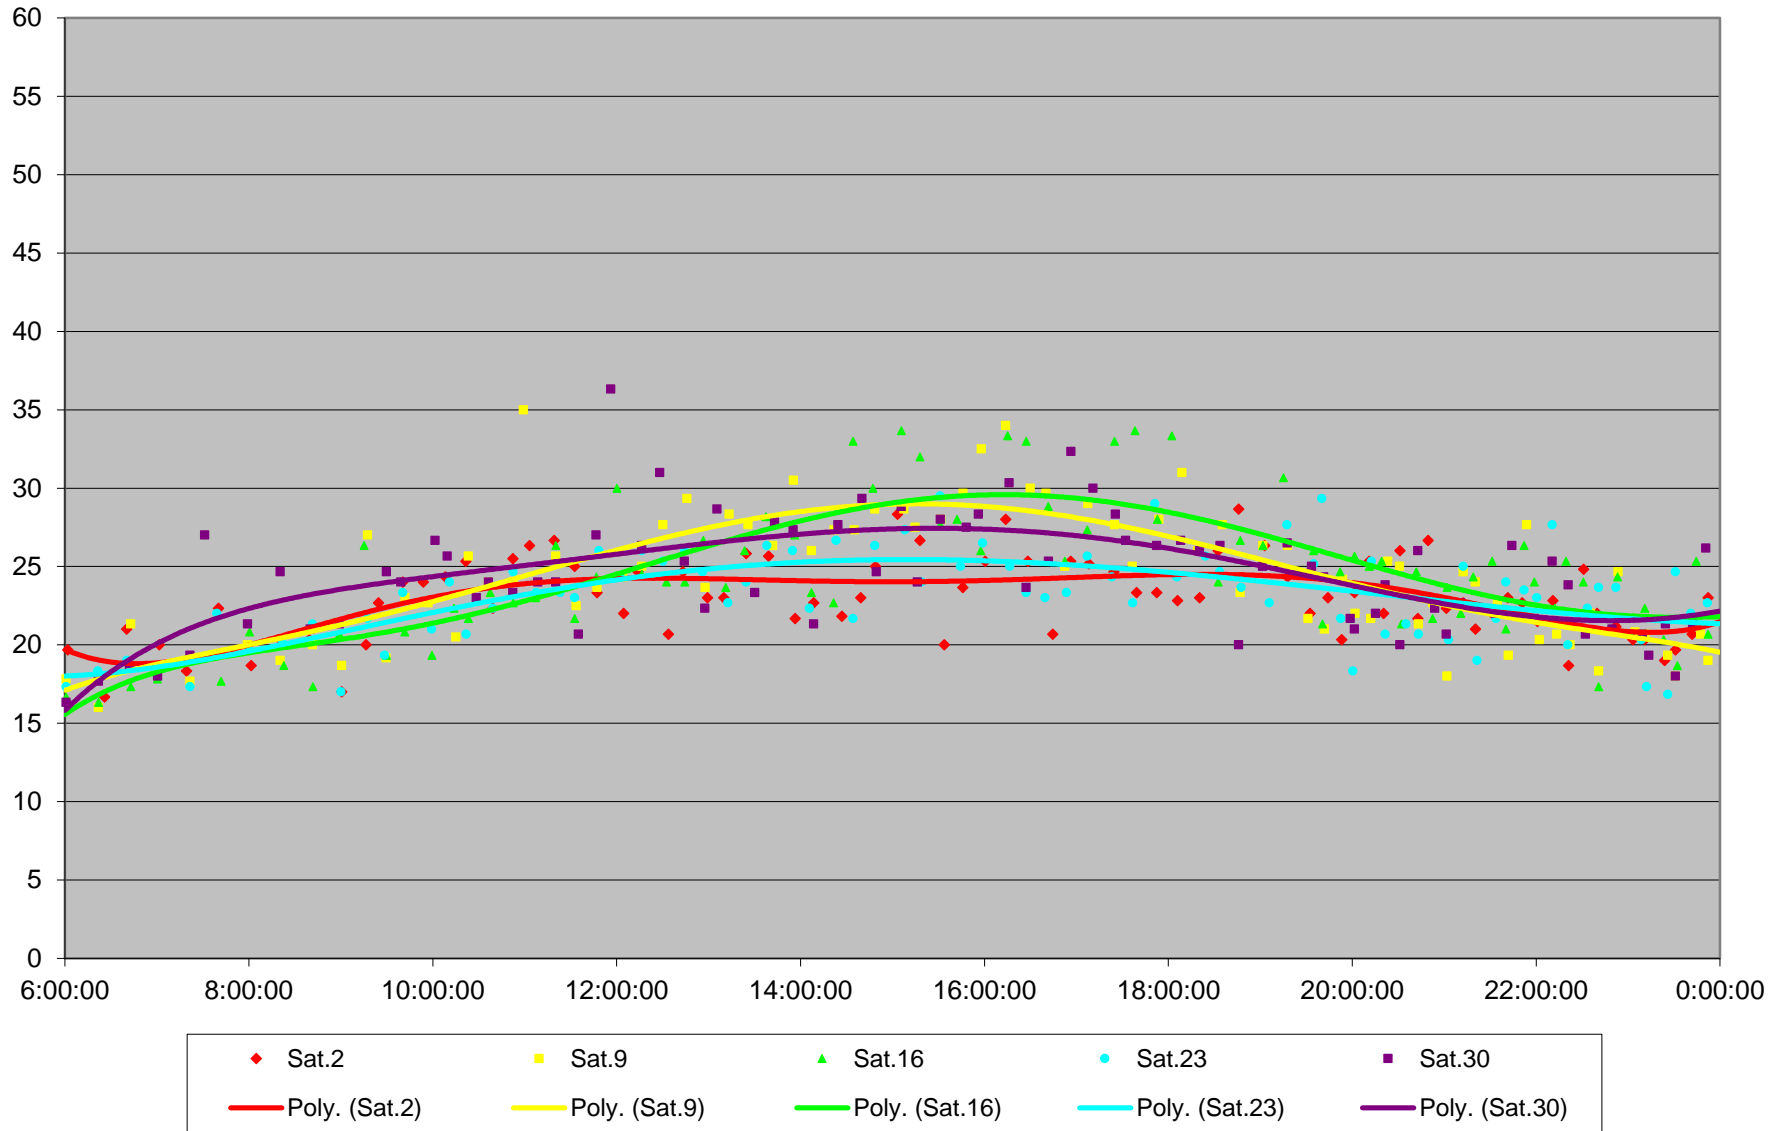

94 Wellesley Link Times From S of Bloor To W of Castle Frank Stn Eastbound January 2016