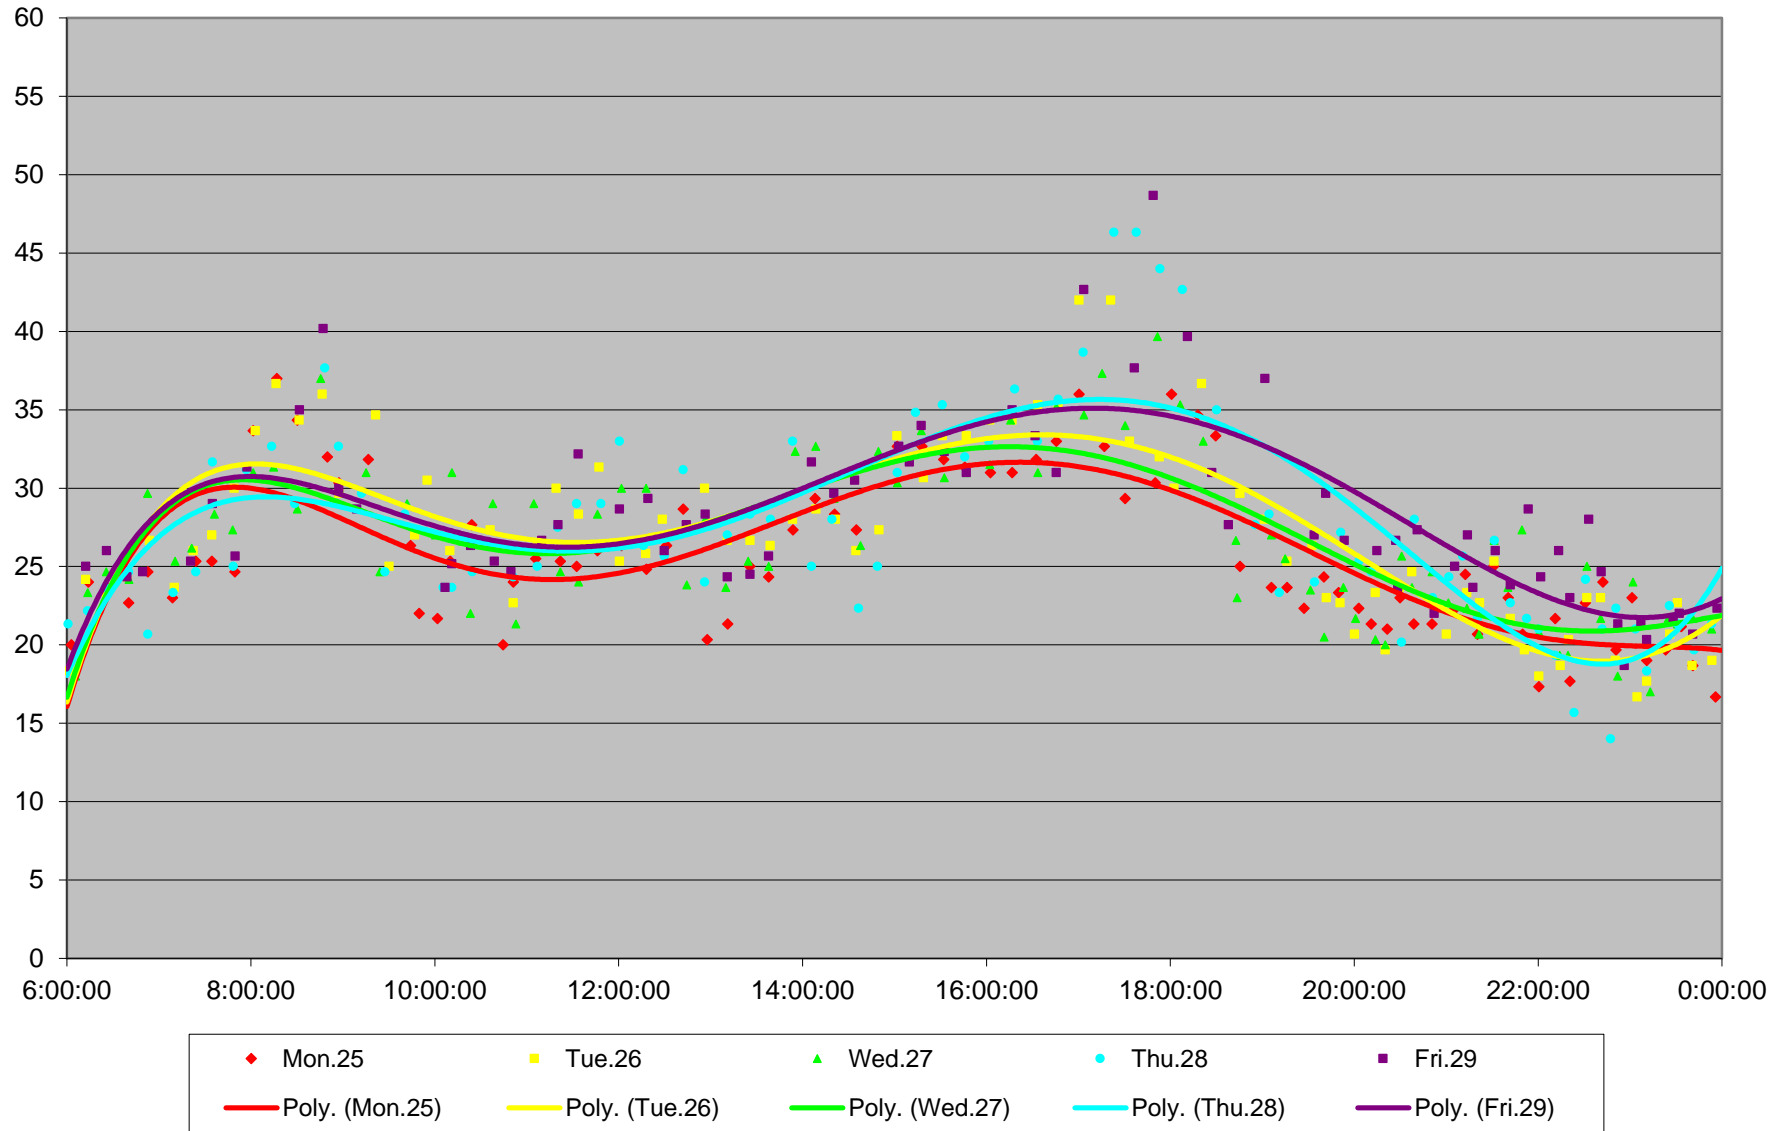

94 Wellesley Link Times From S of Bloor To W of Castle Frank Stn Eastbound January 2016