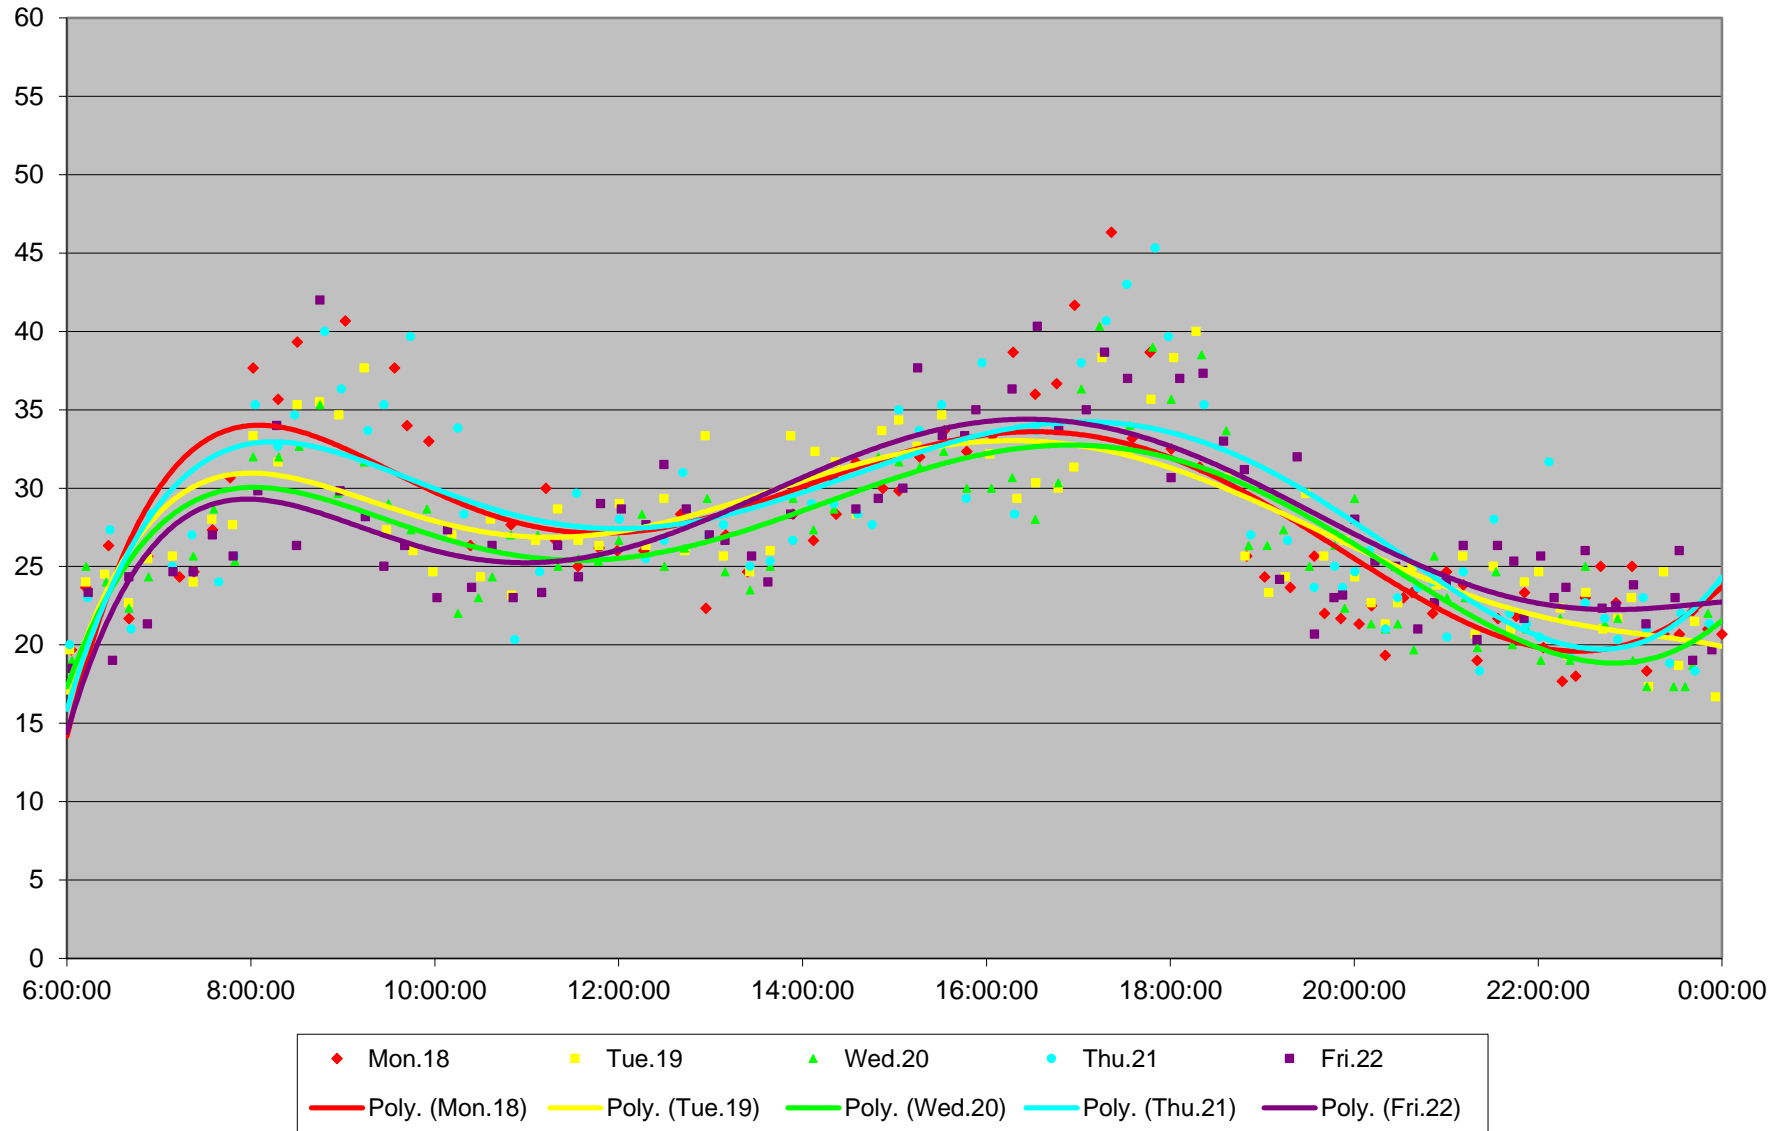

94 Wellesley Link Times From S of Bloor To W of Castle Frank Stn Eastbound January 2016

94 Wellesley Link Times From S of Bloor To W of Castle Frank Stn Eastbound January 2016

94 Wellesley Link Times From S of Bloor To W of Castle Frank Stn Eastbound January 2016