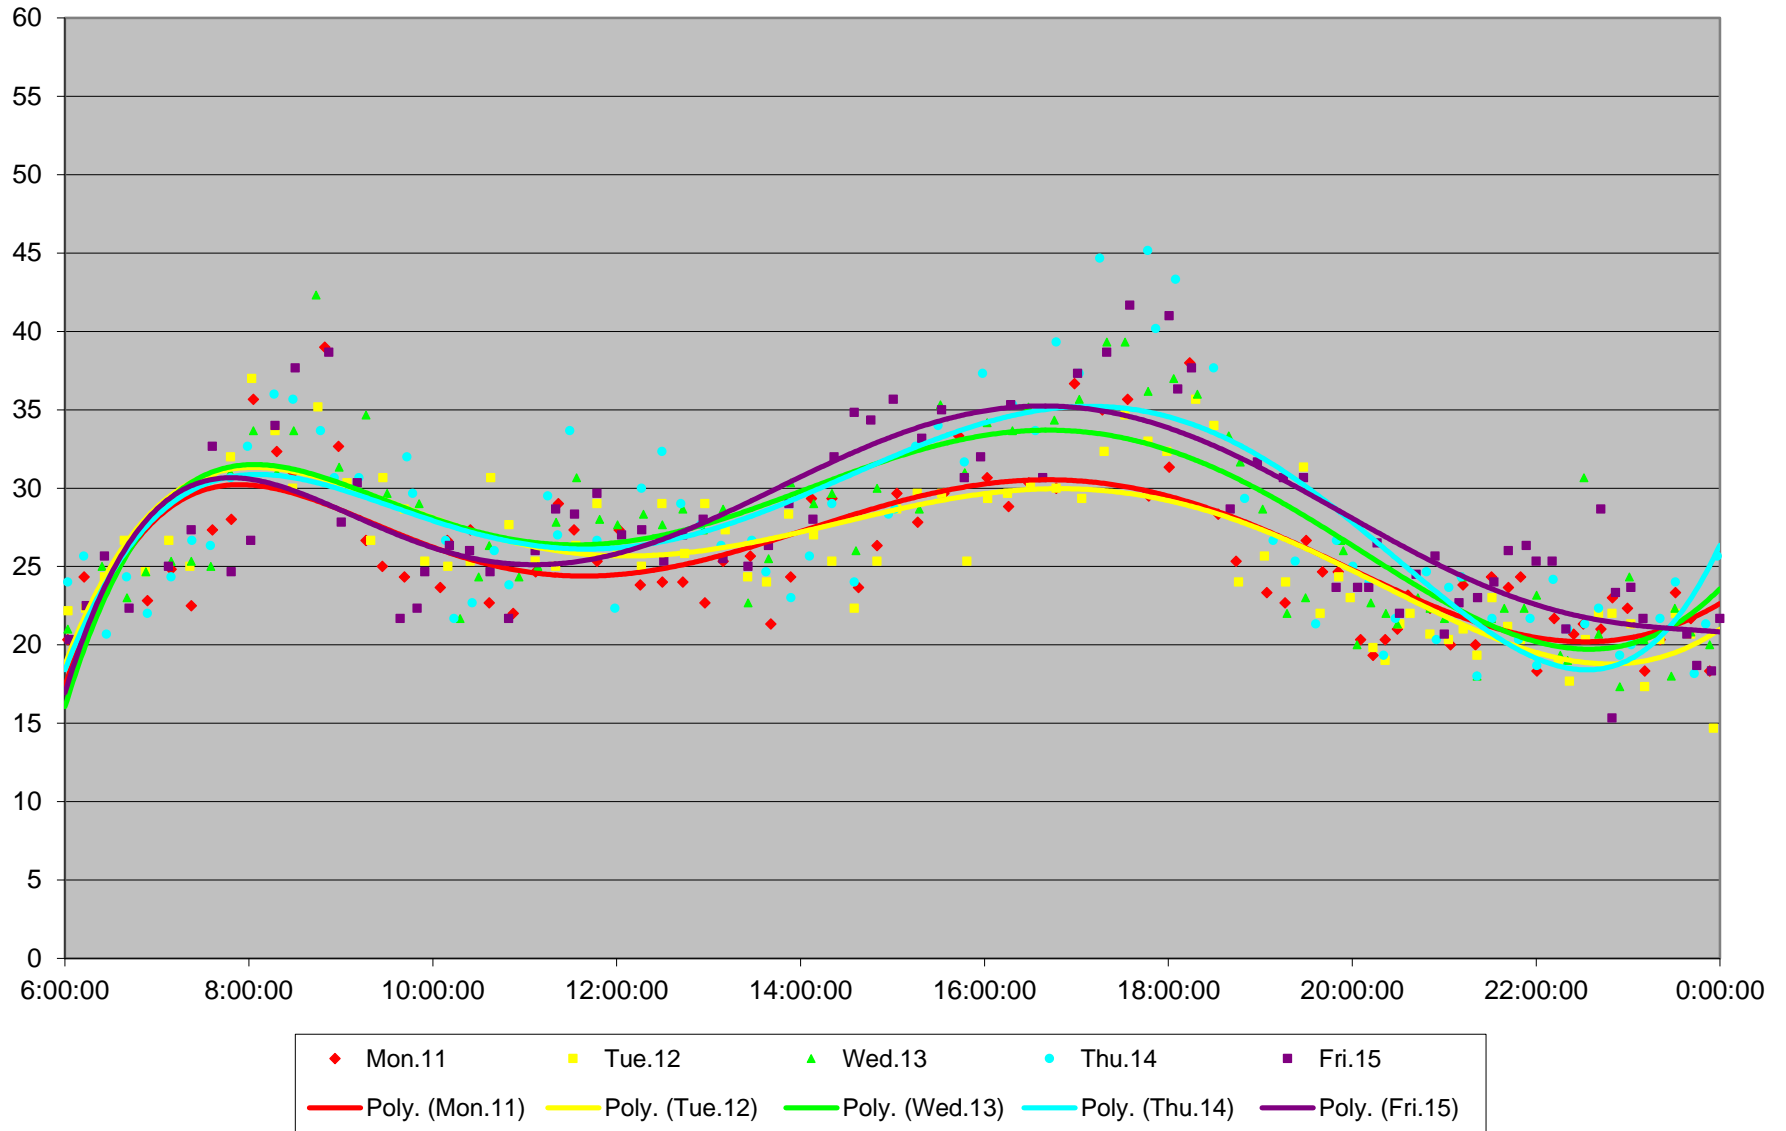

94 Wellesley Link Times From S of Bloor To W of Castle Frank Stn Eastbound January 2016

94 Wellesley Link Times From S of Bloor To W of Castle Frank Stn Eastbound January 2016

94 Wellesley Link Times From S of Bloor To W of Castle Frank Stn Eastbound January 2016