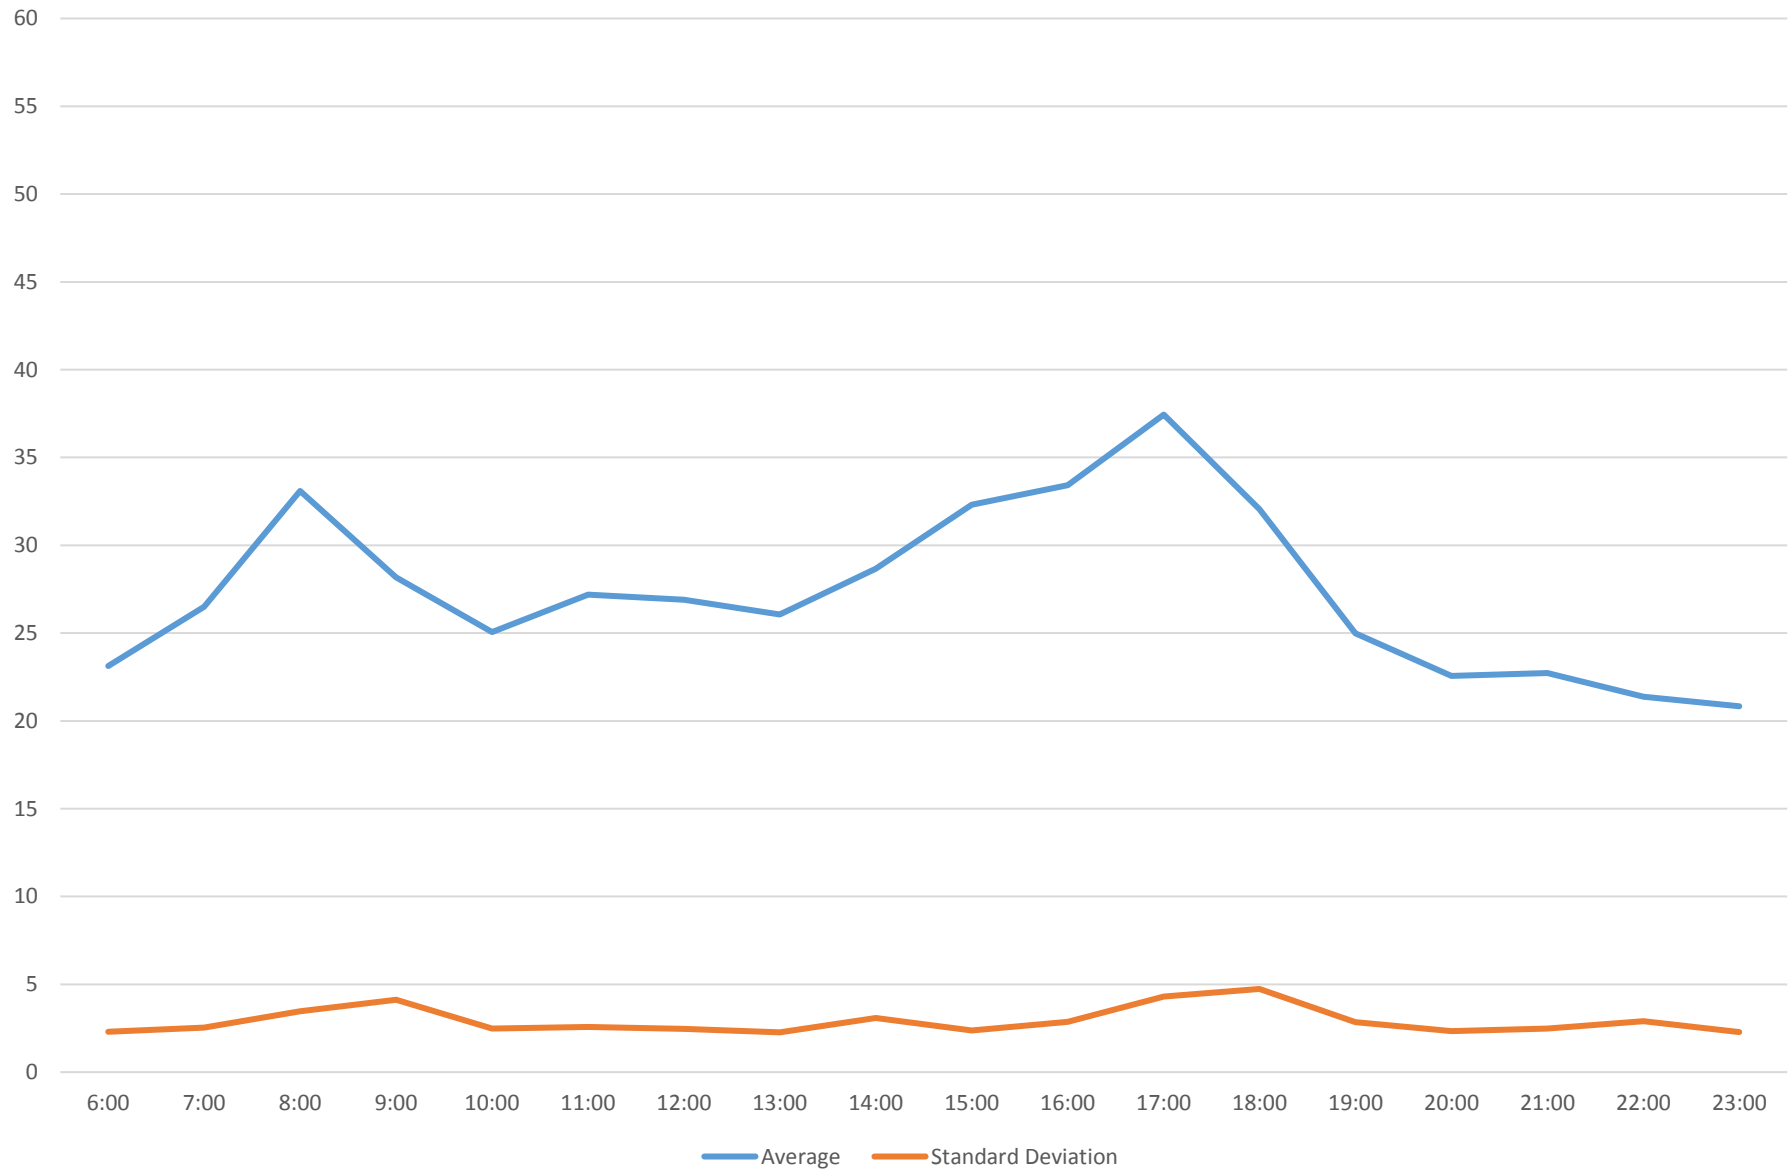

94 Wellesley Link Times From S of Bloor To W of Castle Frank Stn Eastbound January 2016
Weekday Statistics