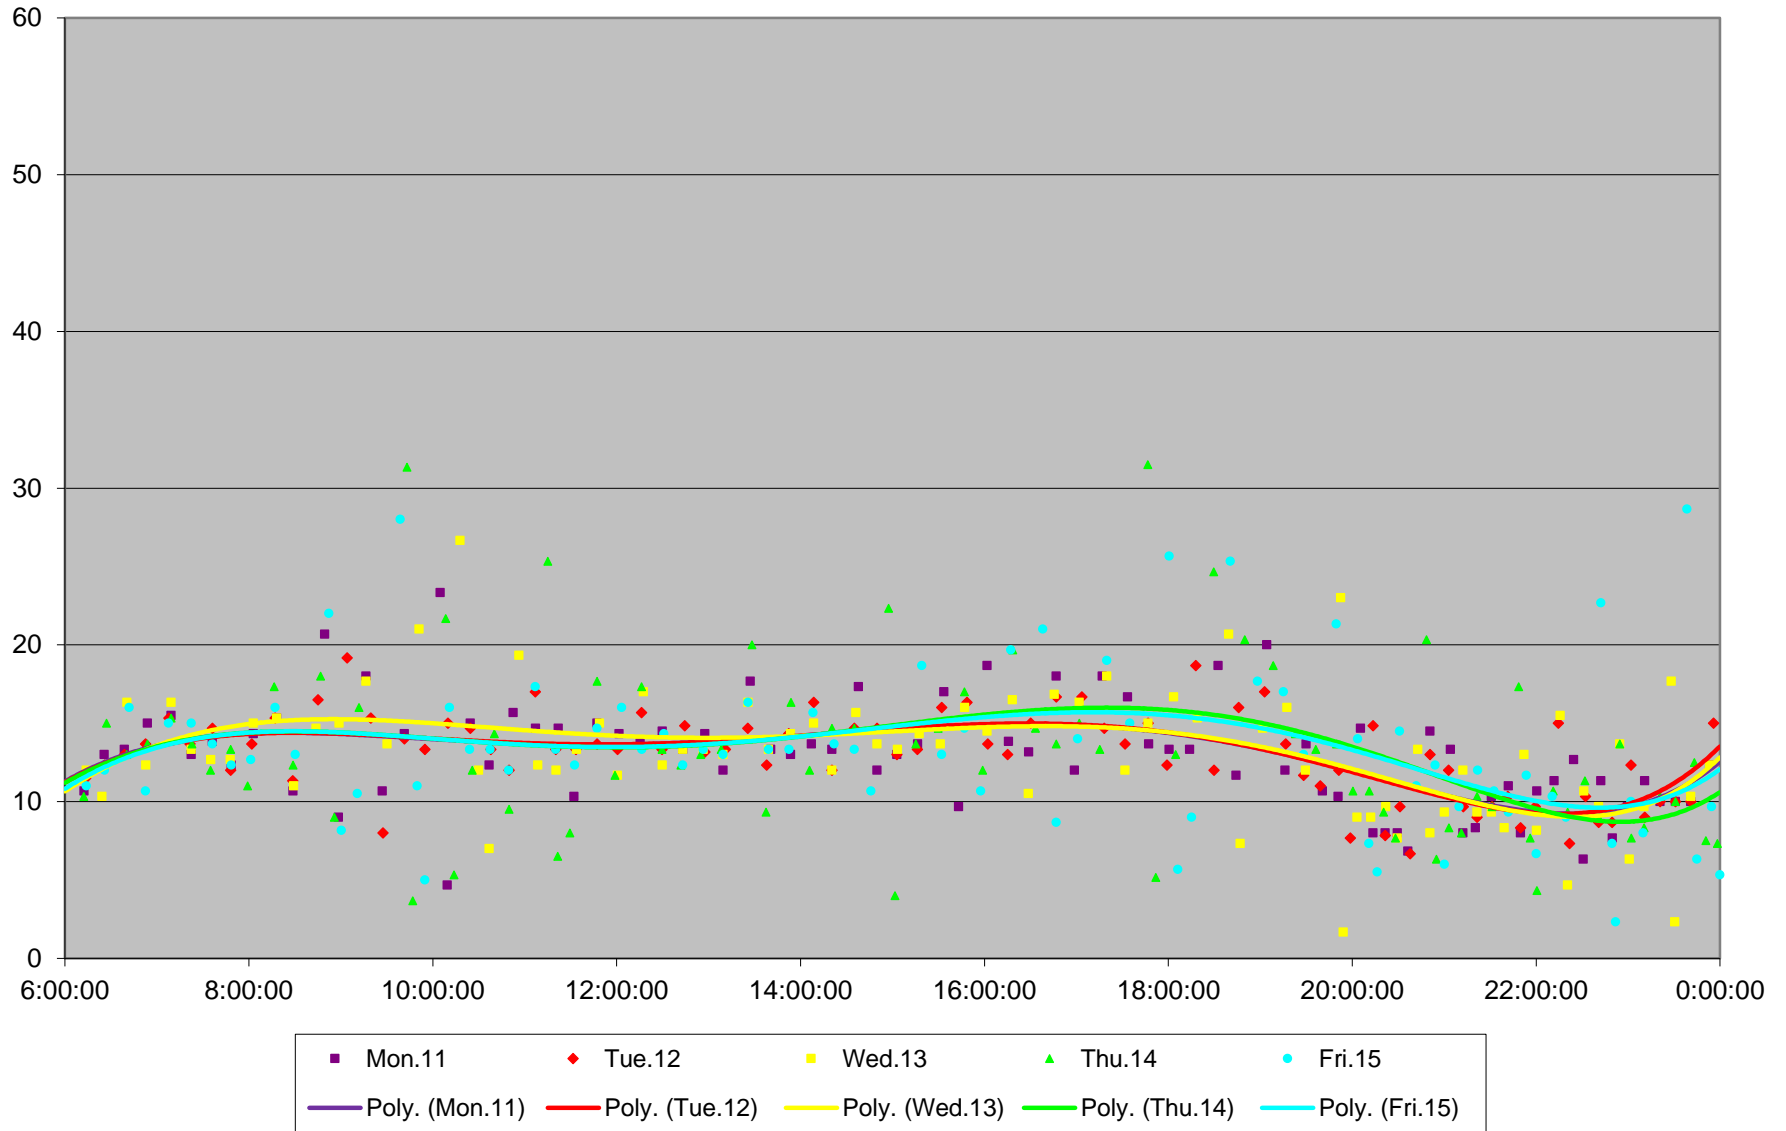

94 Wellesley Headways at S of Bloor Southbound January 2016

94 Wellesley Headways at S of Bloor Southbound January 2016

94 Wellesley Headways at S of Bloor Southbound January 2016

94 Wellesley Headways at S of Bloor Southbound January 2016

94 Wellesley Headways at S of Bloor Southbound January 2016

94 Wellesley Headways at S of Bloor Southbound January 2016

94 Wellesley Headways at S of Bloor Southbound January 2016

94 Wellesley Headways at S of Bloor Southbound January 2016 Weekday Statistics

94 Wellesley Headways at S of Bloor Southbound January 2016 Saturday Statistics

94 Wellesley Headways at S of Bloor Southbound January 2016 Sunday Statistics