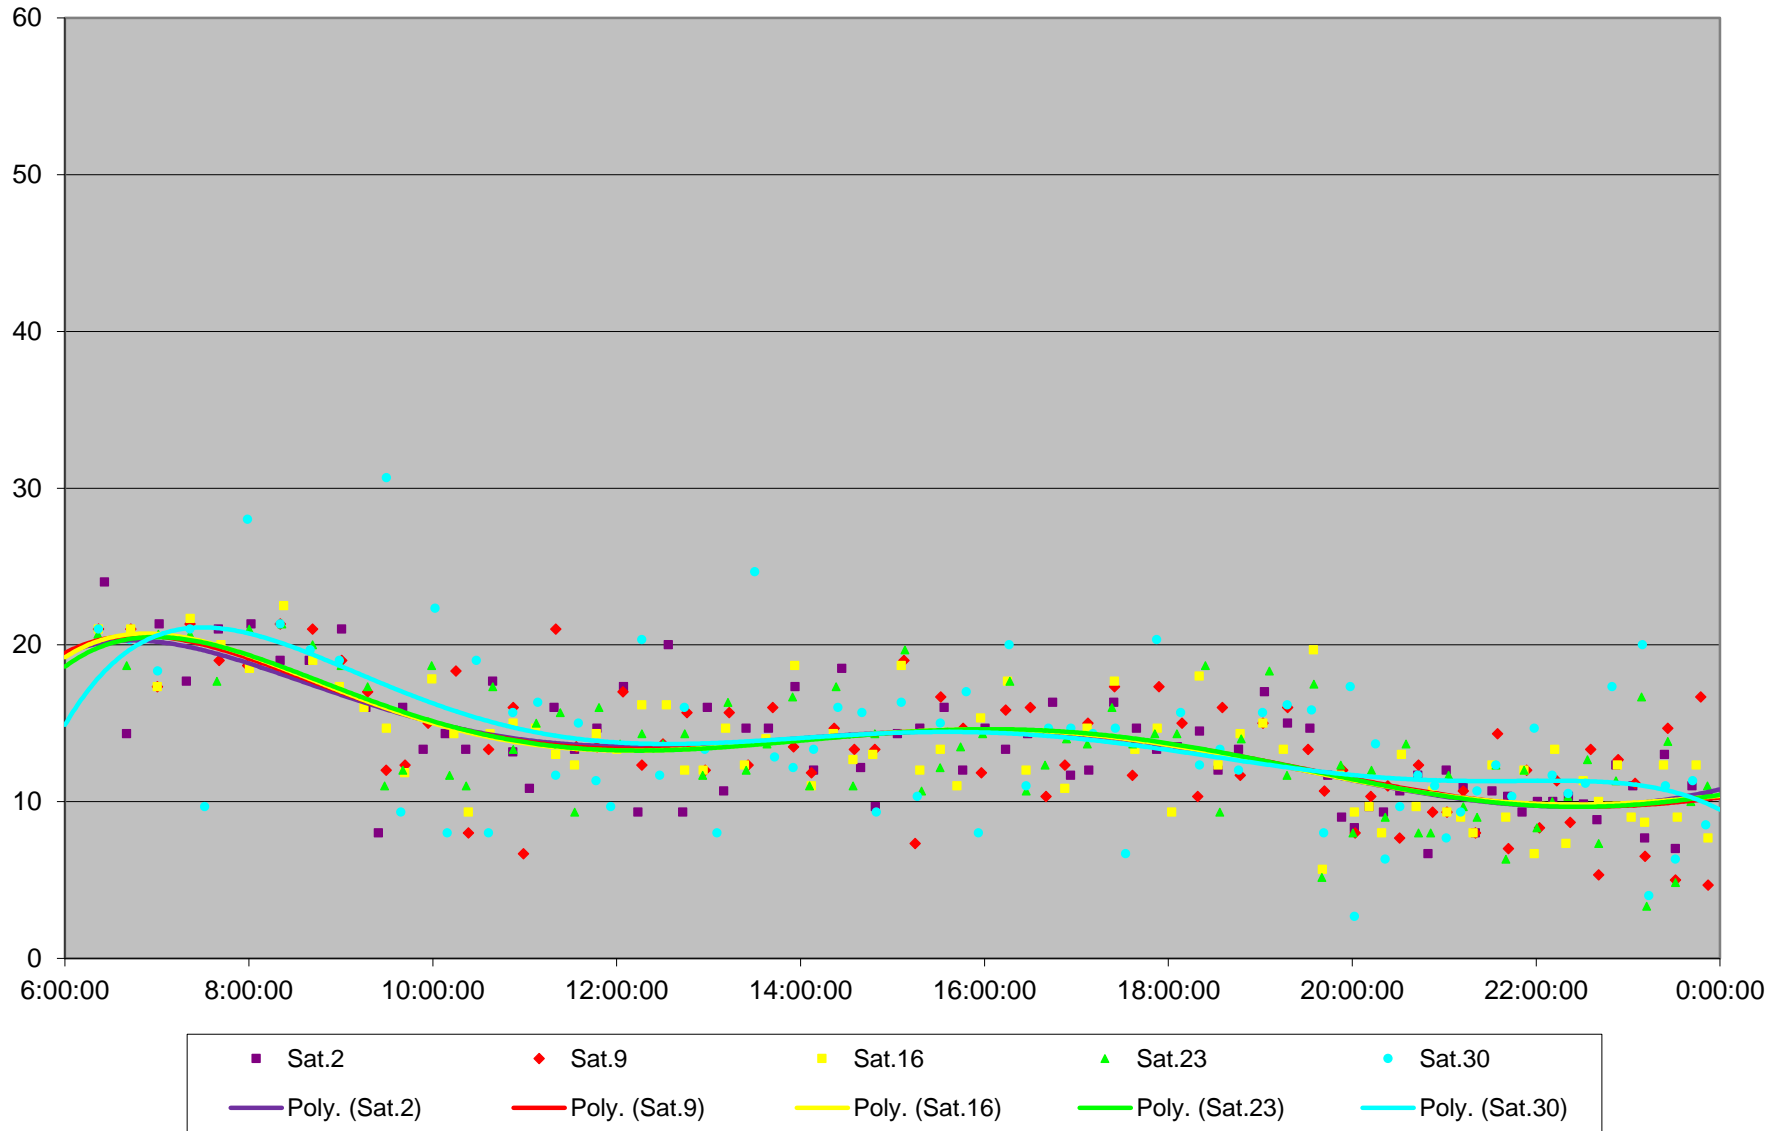

94 Wellesley Headways at S of Bloor Southbound January 2016

94 Wellesley Headways at S of Bloor Southbound January 2016

94 Wellesley Headways at S of Bloor Southbound January 2016

94 Wellesley Headways at S of Bloor Southbound January 2016

94 Wellesley Headways at S of Bloor Southbound January 2016

94 Wellesley Headways at S of Bloor Southbound January 2016

94 Wellesley Headways at S of Bloor Southbound January 2016

94 Wellesley Headways at S of Bloor Southbound January 2016 Weekday Statistics

94 Wellesley Headways at S of Bloor Southbound January 2016 Saturday Statistics

94 Wellesley Headways at S of Bloor Southbound January 2016 Sunday Statistics