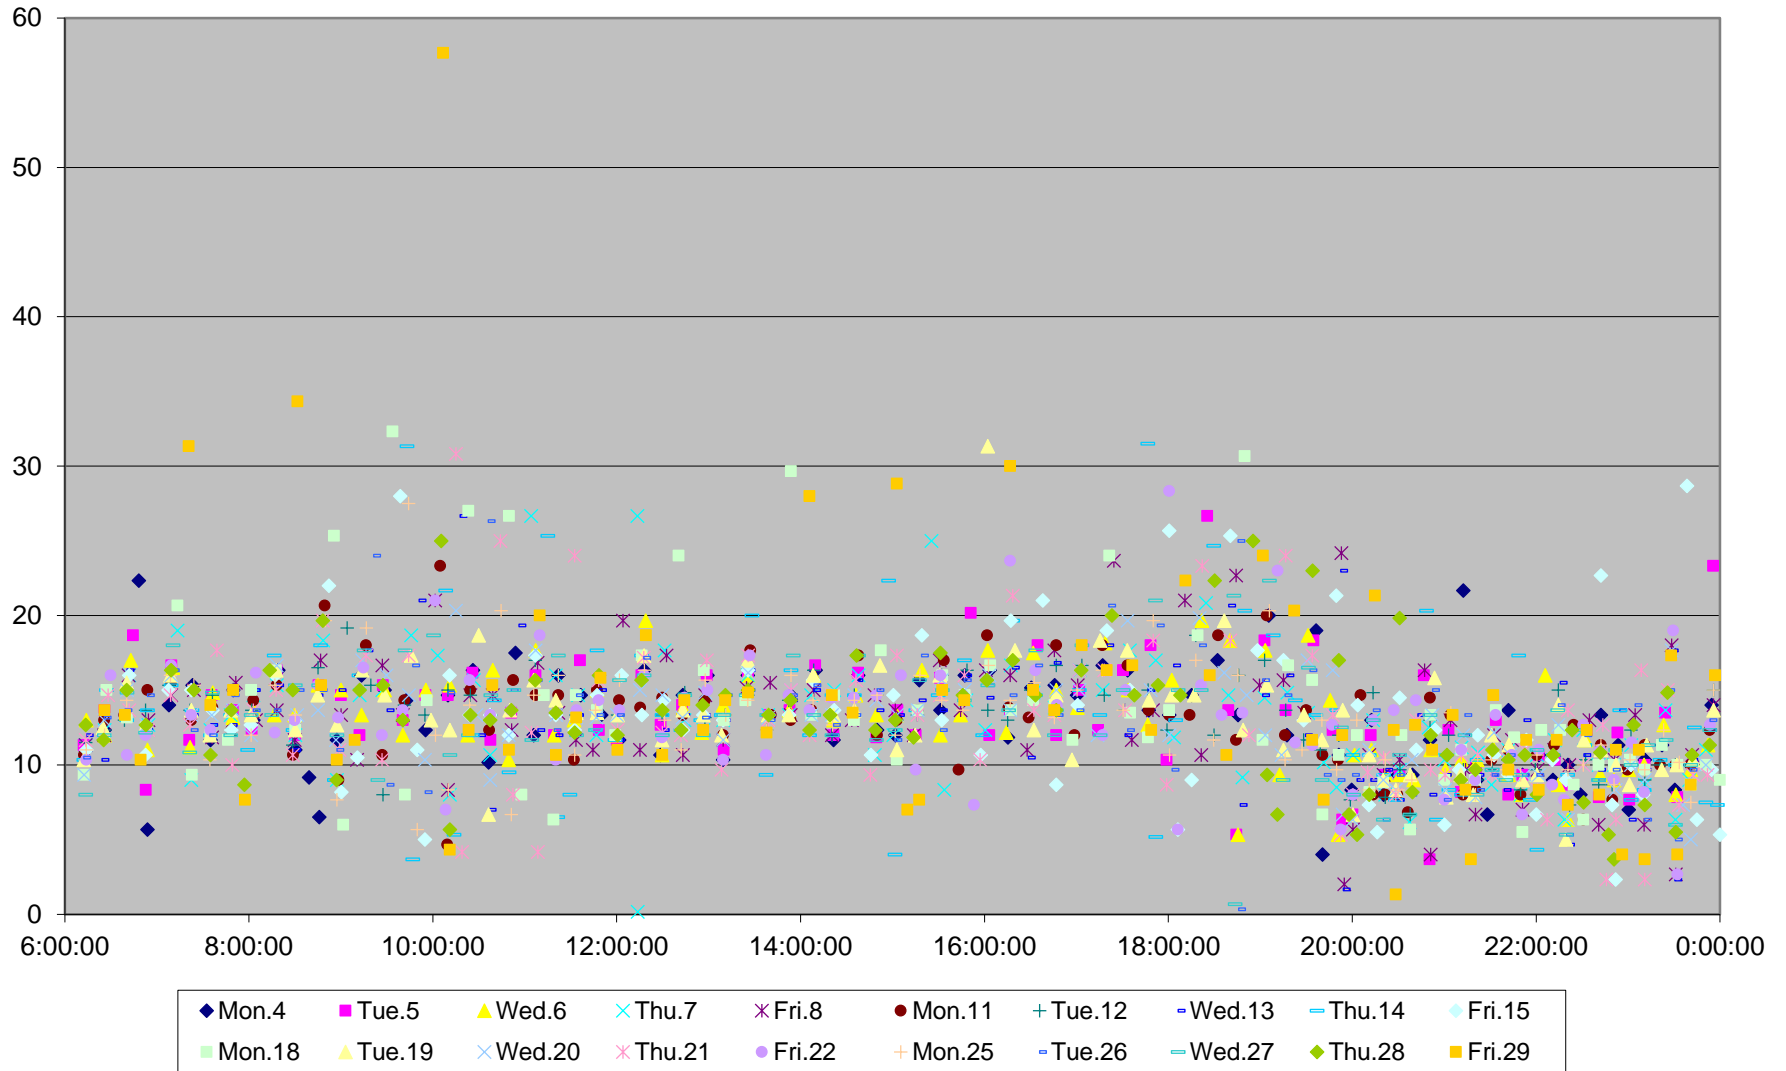

94 Wellesley Headways at S of Bloor Southbound January 2016

94 Wellesley Headways at S of Bloor Southbound January 2016

94 Wellesley Headways at S of Bloor Southbound January 2016

94 Wellesley Headways at S of Bloor Southbound January 2016

94 Wellesley Headways at S of Bloor Southbound January 2016

94 Wellesley Headways at S of Bloor Southbound January 2016

94 Wellesley Headways at S of Bloor Southbound January 2016

94 Wellesley Headways at S of Bloor Southbound January 2016 Weekday Statistics

94 Wellesley Headways at S of Bloor Southbound January 2016 Saturday Statistics

94 Wellesley Headways at S of Bloor Southbound January 2016 Sunday Statistics