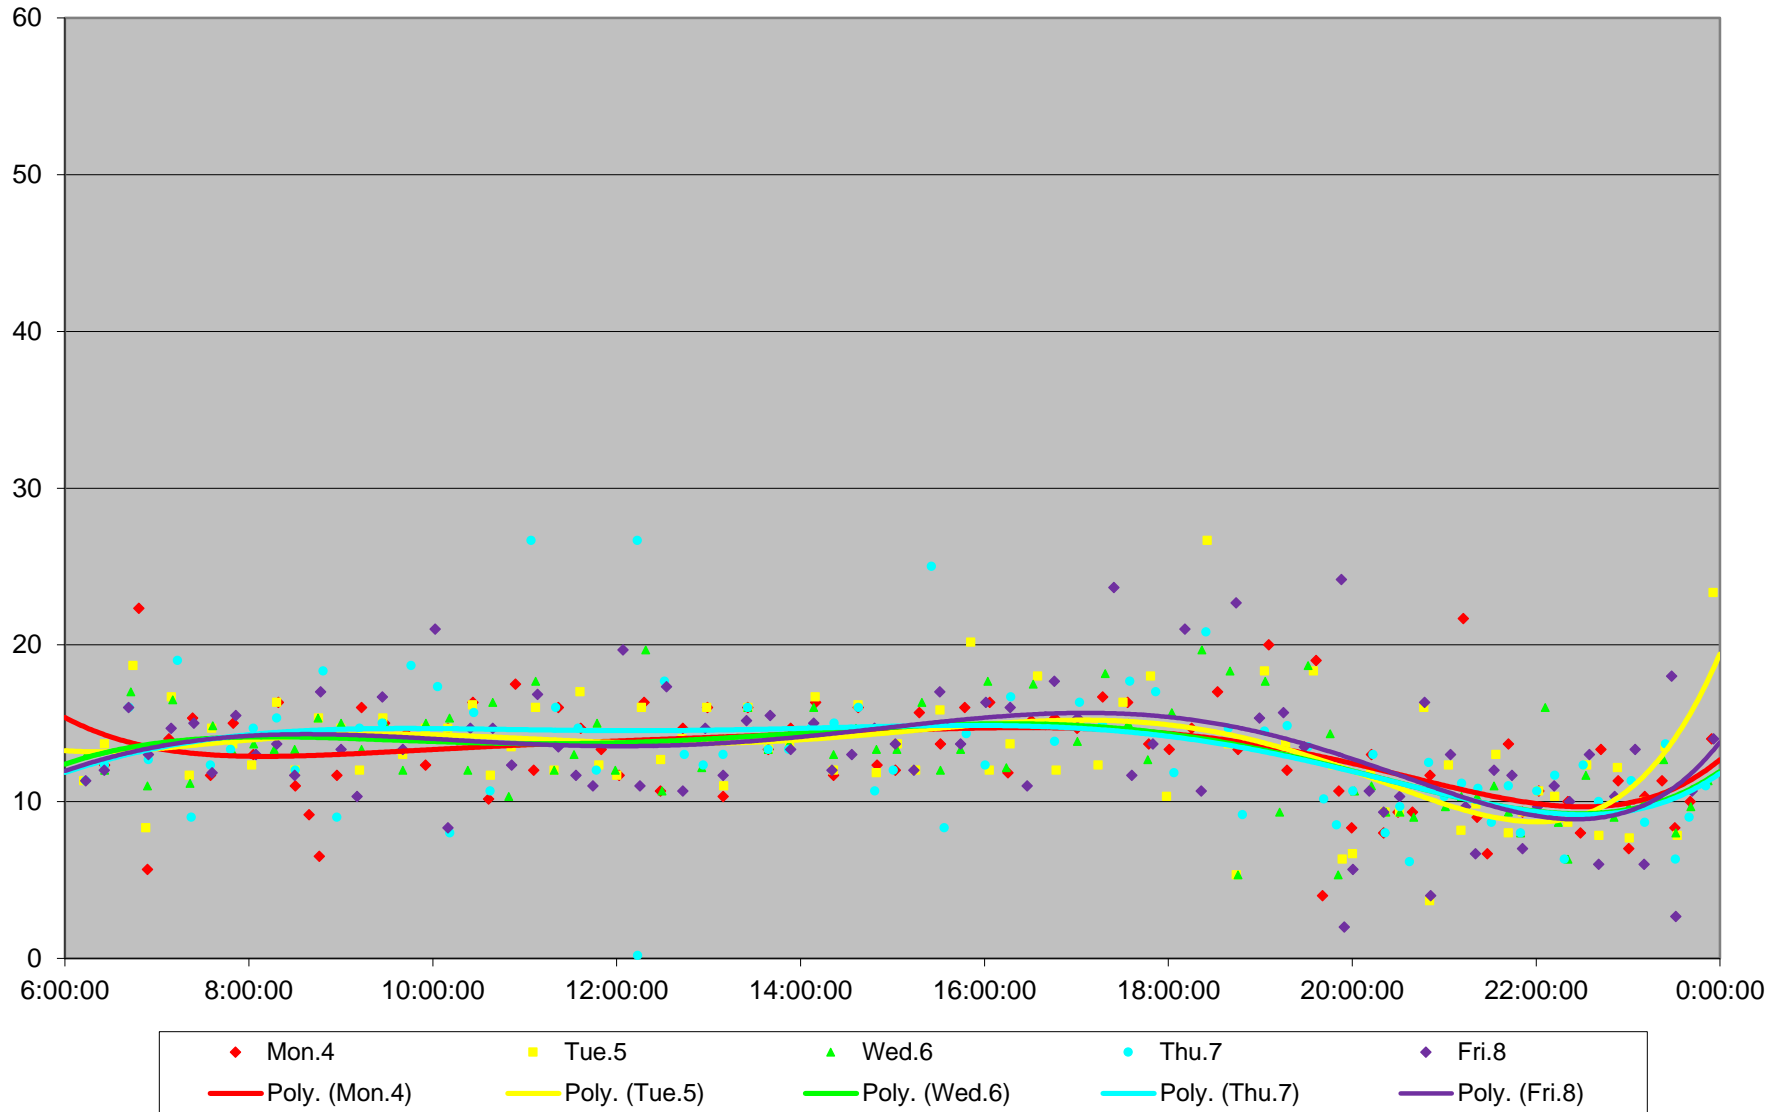

94 Wellesley Headways at S of Bloor Southbound January 2016

94 Wellesley Headways at S of Bloor Southbound January 2016

94 Wellesley Headways at S of Bloor Southbound January 2016

94 Wellesley Headways at S of Bloor Southbound January 2016

94 Wellesley Headways at S of Bloor Southbound January 2016

94 Wellesley Headways at S of Bloor Southbound January 2016

94 Wellesley Headways at S of Bloor Southbound January 2016

94 Wellesley Headways at S of Bloor Southbound January 2016 Weekday Statistics

94 Wellesley Headways at S of Bloor Southbound January 2016 Saturday Statistics

94 Wellesley Headways at S of Bloor Southbound January 2016 Sunday Statistics