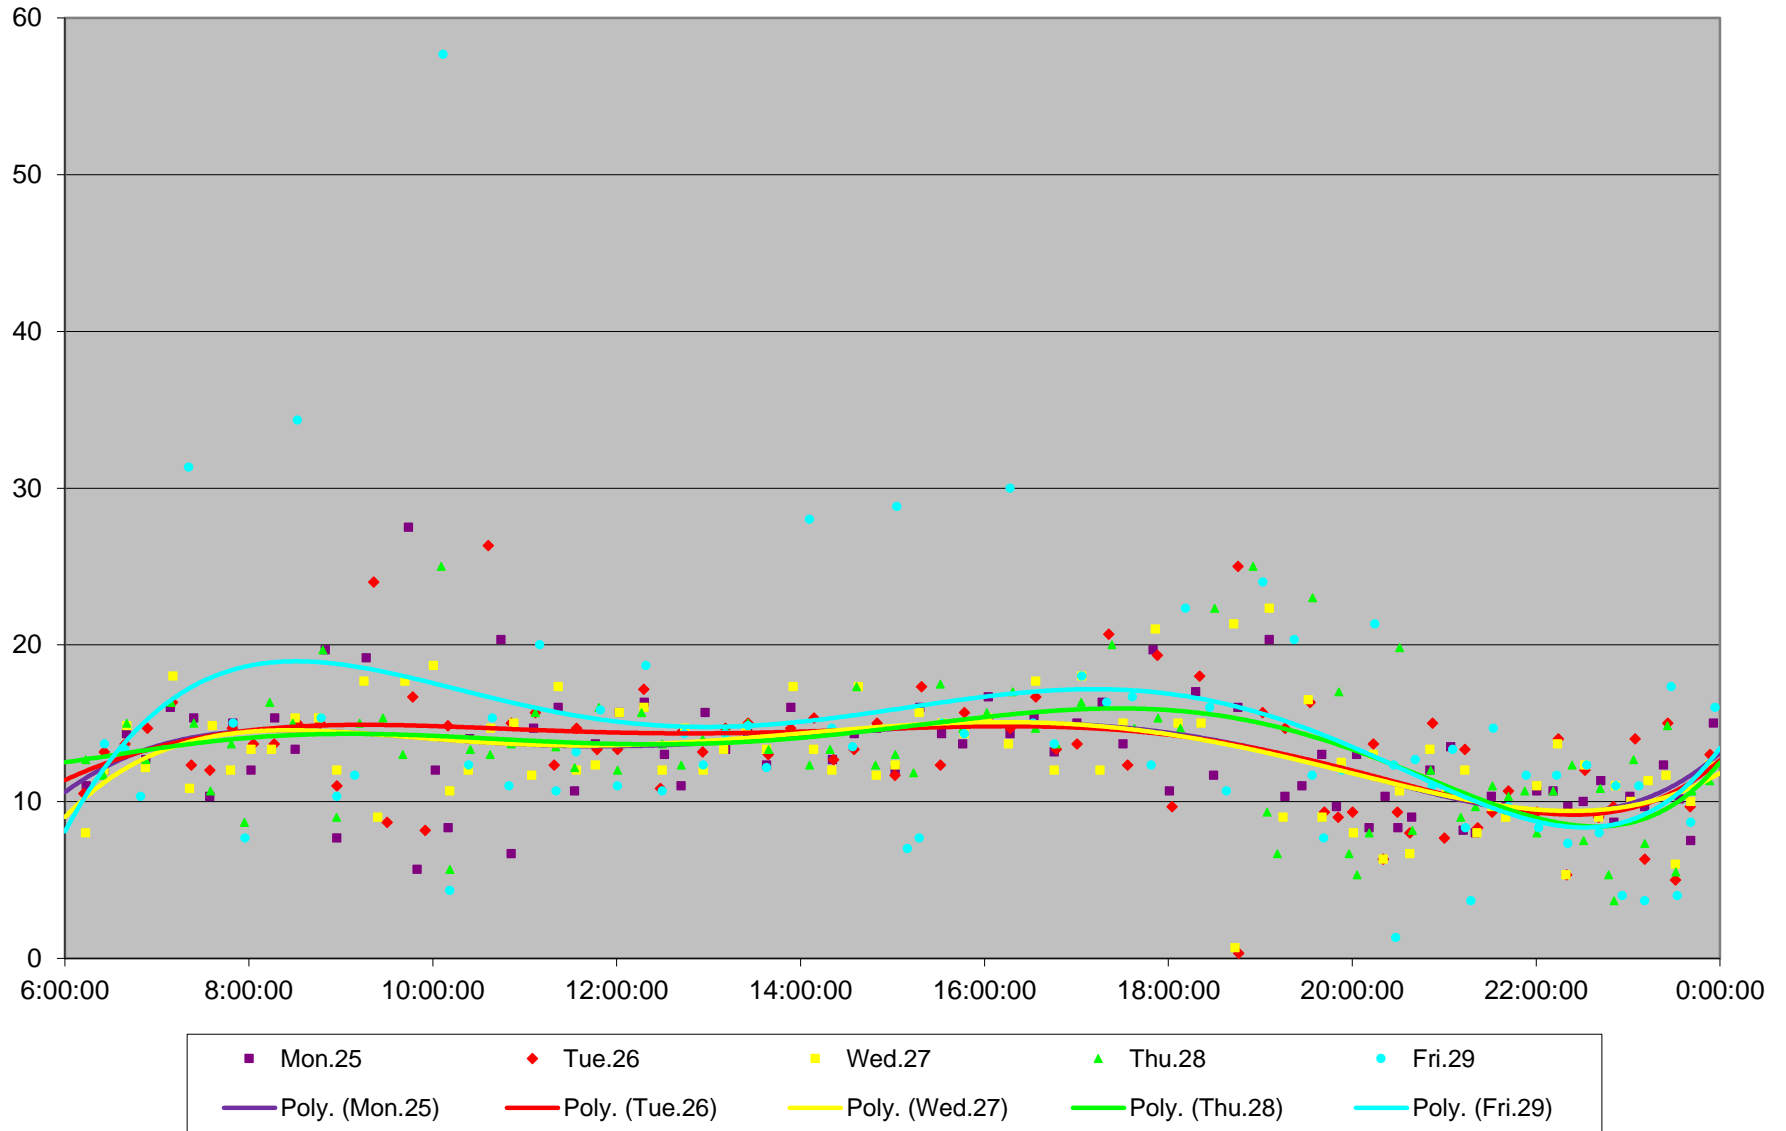

94 Wellesley Headways at S of Bloor Southbound January 2016

94 Wellesley Headways at S of Bloor Southbound January 2016

94 Wellesley Headways at S of Bloor Southbound January 2016

94 Wellesley Headways at S of Bloor Southbound January 2016

94 Wellesley Headways at S of Bloor Southbound January 2016

94 Wellesley Headways at S of Bloor Southbound January 2016

94 Wellesley Headways at S of Bloor Southbound January 2016

94 Wellesley Headways at S of Bloor Southbound January 2016 Weekday Statistics

94 Wellesley Headways at S of Bloor Southbound January 2016 Saturday Statistics

94 Wellesley Headways at S of Bloor Southbound January 2016 Sunday Statistics