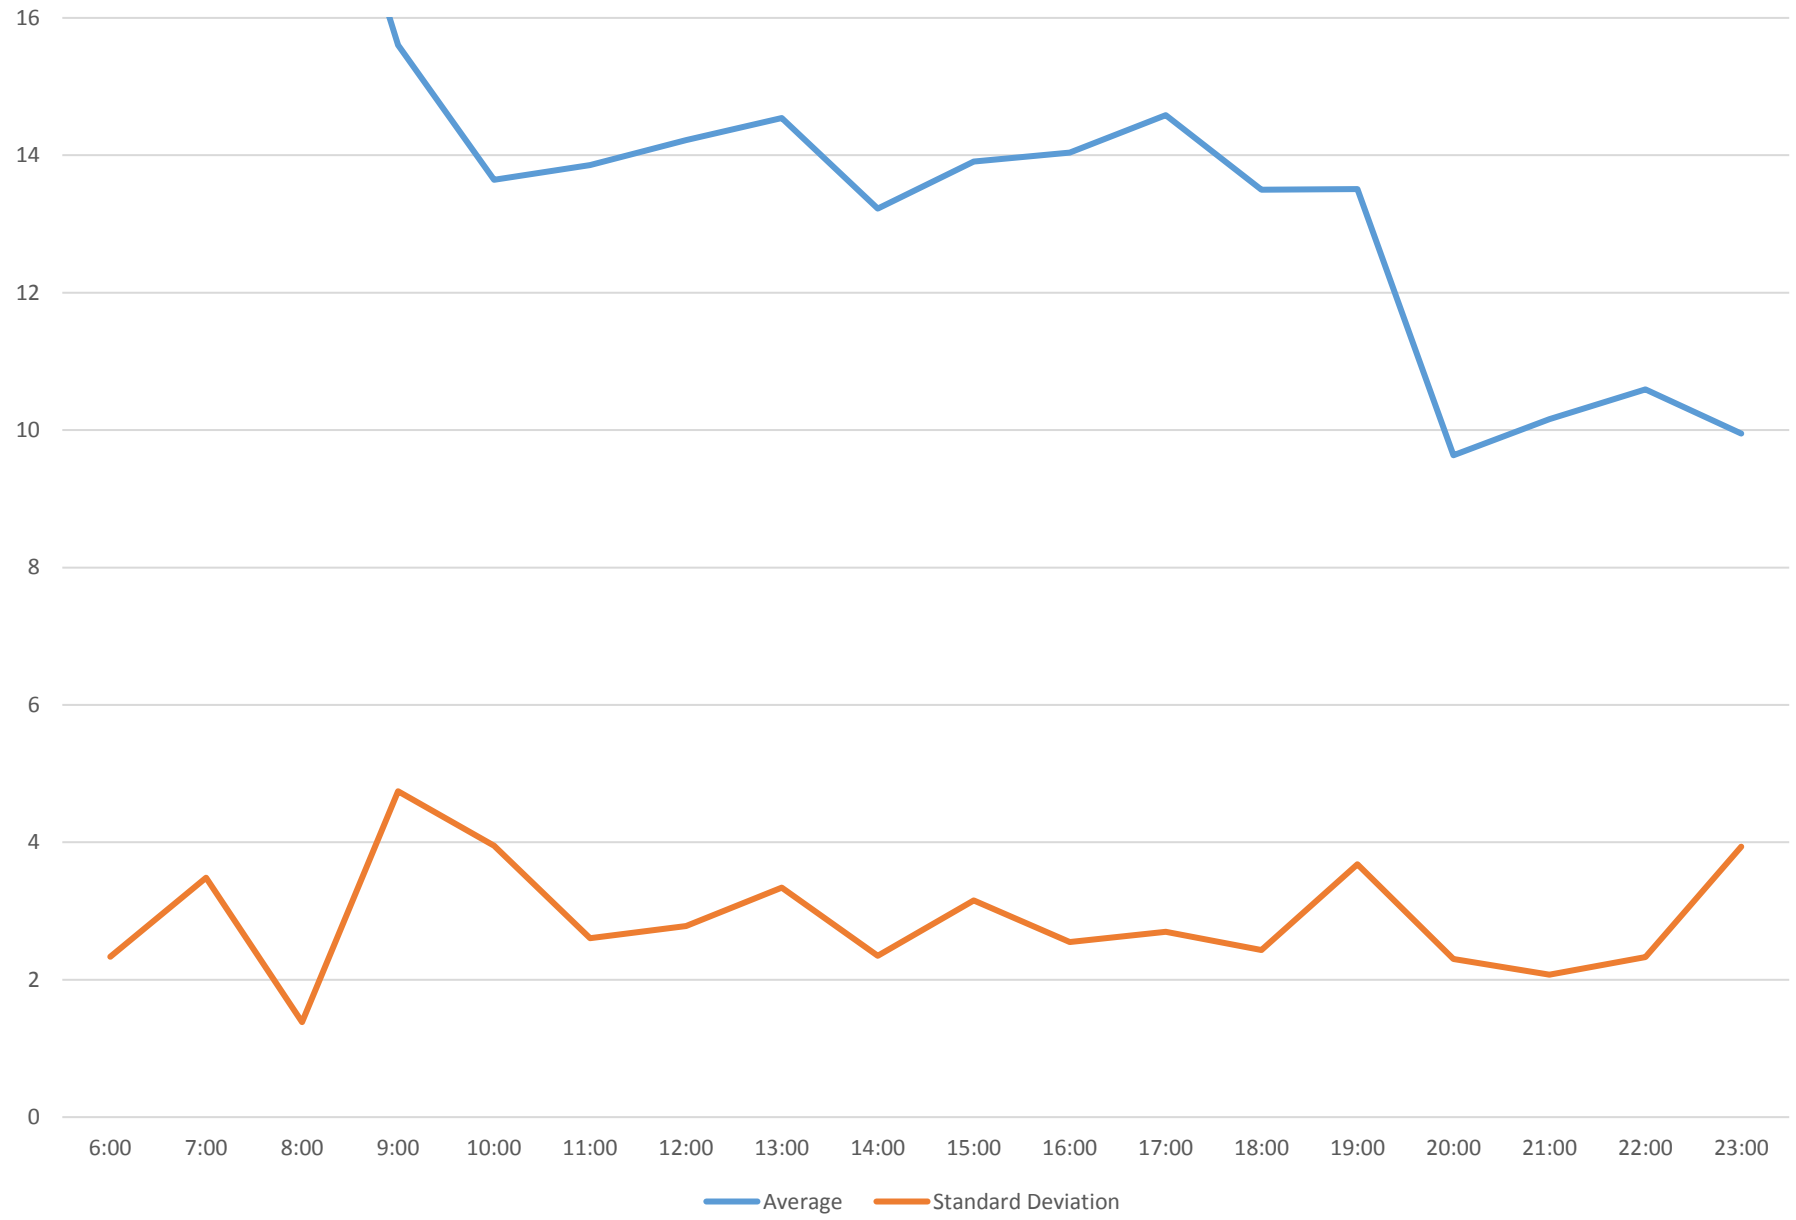

94 Wellesley Headways at S of Bloor Southbound January 2016

94 Wellesley Headways at S of Bloor Southbound January 2016

94 Wellesley Headways at S of Bloor Southbound January 2016

94 Wellesley Headways at S of Bloor Southbound January 2016 Weekday Statistics

94 Wellesley Headways at S of Bloor Southbound January 2016 Saturday Statistics

94 Wellesley Headways at S of Bloor Southbound January 2016 Sunday Statistics