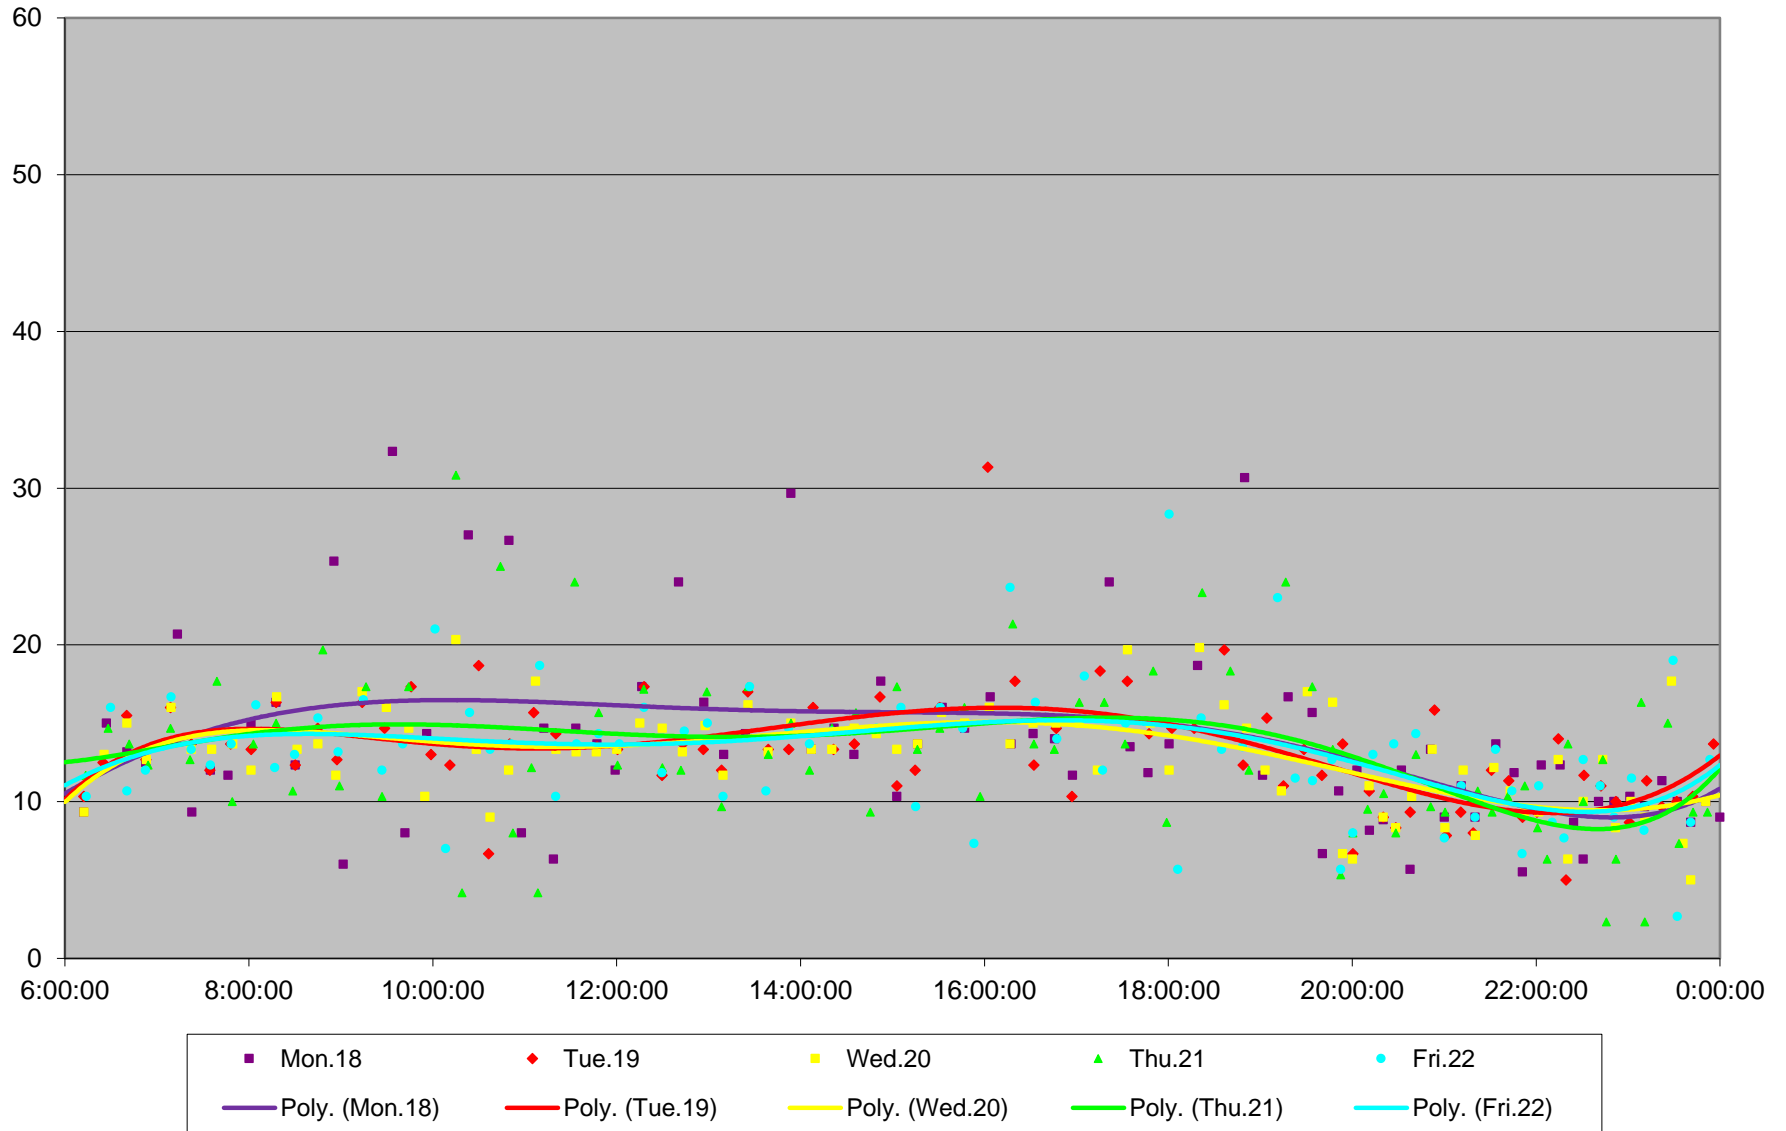

94 Wellesley Headways at S of Bloor Southbound January 2016

94 Wellesley Headways at S of Bloor Southbound January 2016

94 Wellesley Headways at S of Bloor Southbound January 2016

94 Wellesley Headways at S of Bloor Southbound January 2016

94 Wellesley Headways at S of Bloor Southbound January 2016

94 Wellesley Headways at S of Bloor Southbound January 2016

94 Wellesley Headways at S of Bloor Southbound January 2016

94 Wellesley Headways at S of Bloor Southbound January 2016 Weekday Statistics

94 Wellesley Headways at S of Bloor Southbound January 2016 Saturday Statistics

94 Wellesley Headways at S of Bloor Southbound January 2016 Sunday Statistics