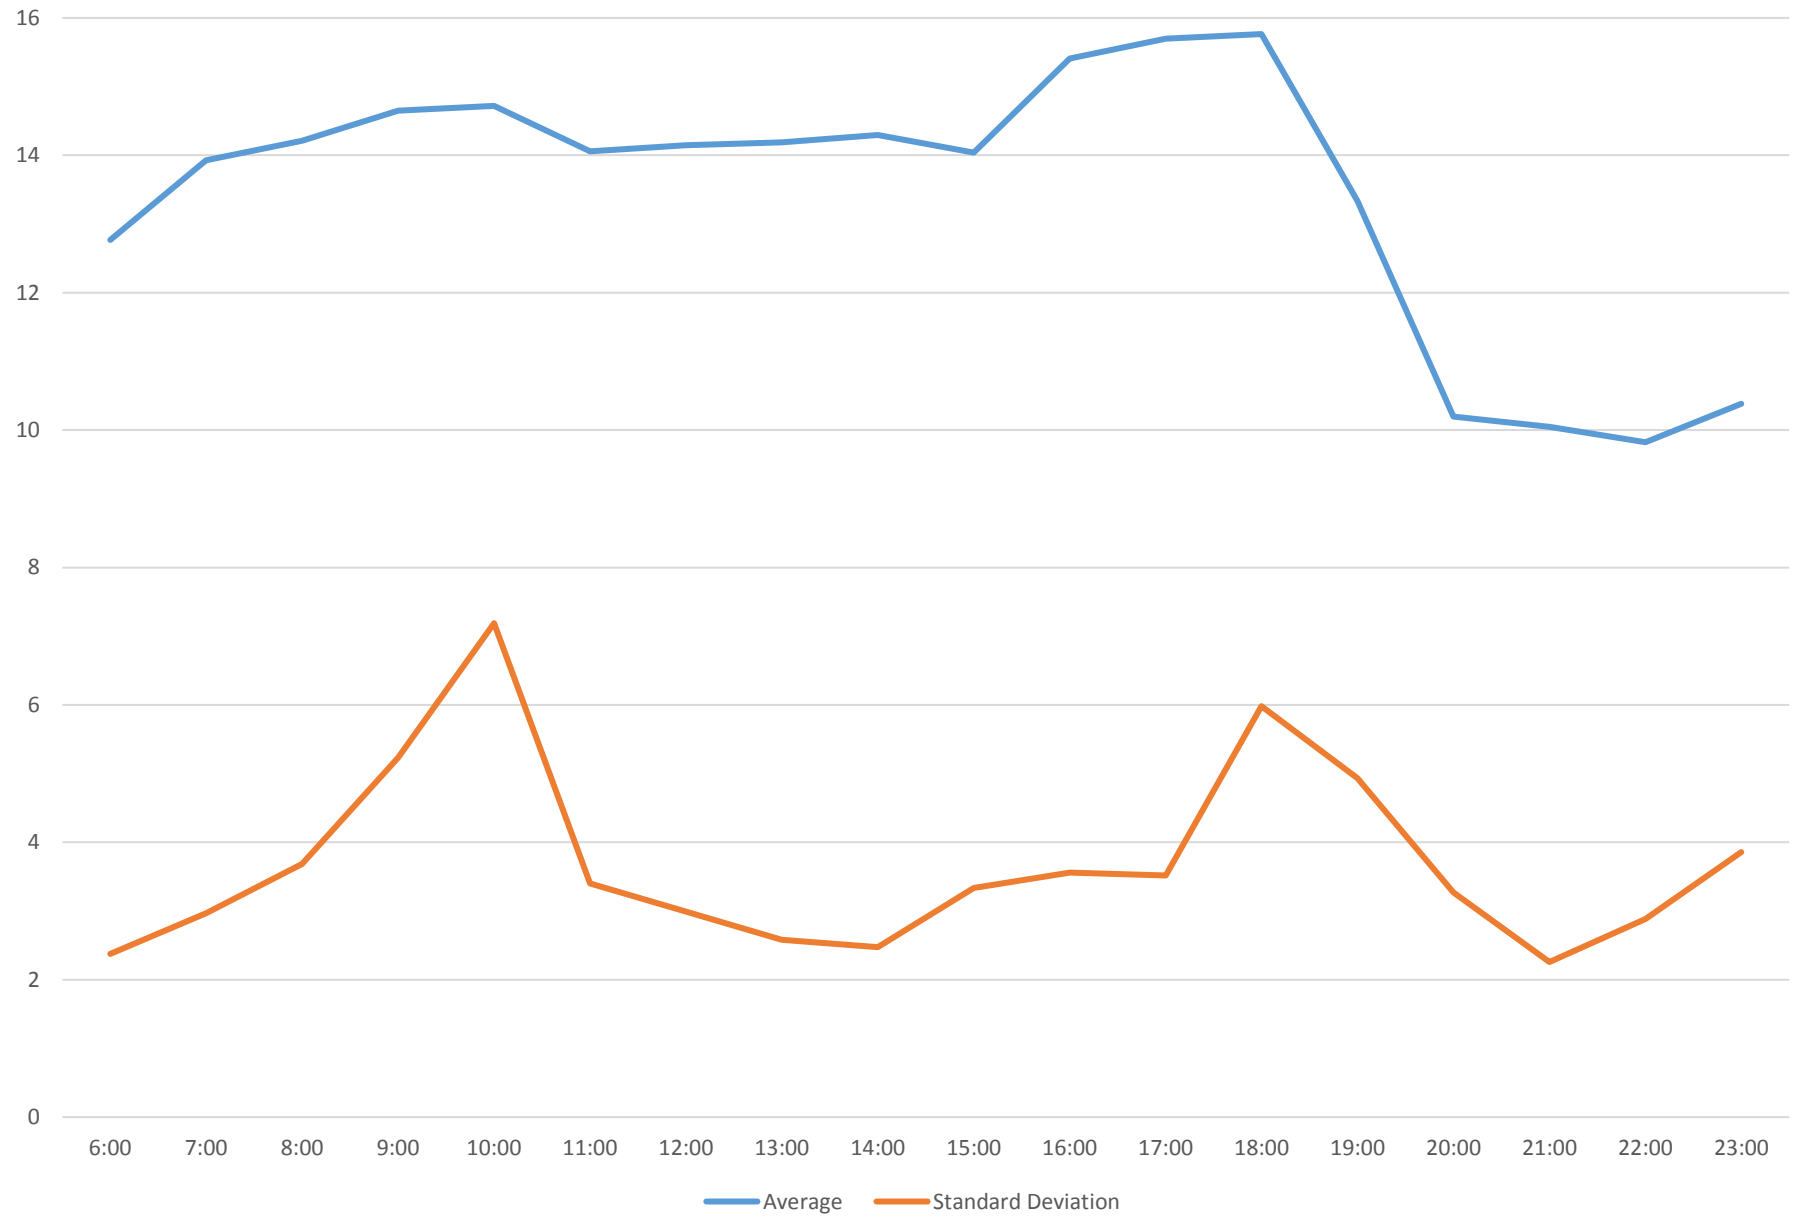

94 Wellesley Headways at S of Bloor Southbound January 2016

94 Wellesley Headways at S of Bloor Southbound January 2016

94 Wellesley Headways at S of Bloor Southbound January 2016

94 Wellesley Headways at S of Bloor Southbound January 2016 Weekday Statistics

94 Wellesley Headways at S of Bloor Southbound January 2016 Saturday Statistics

94 Wellesley Headways at S of Bloor Southbound January 2016 Sunday Statistics