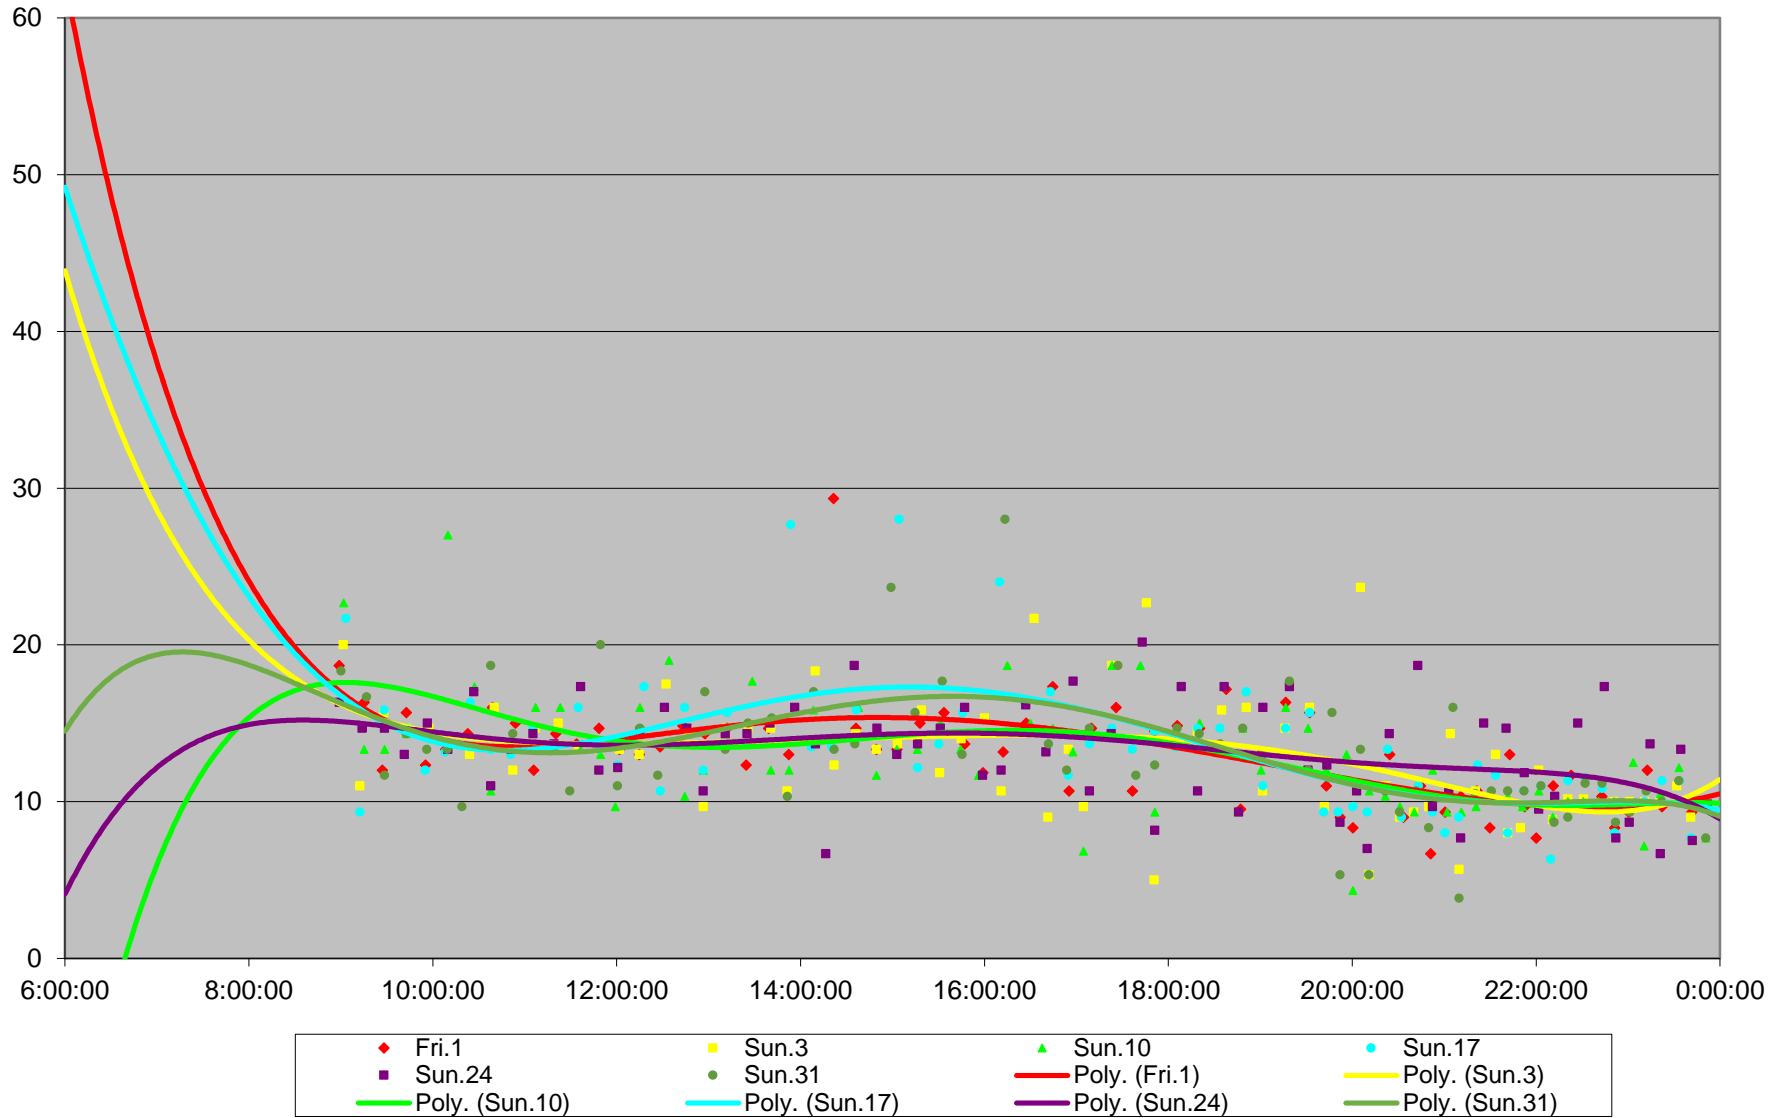

94 Wellesley Headways at S of Bloor Southbound January 2016

94 Wellesley Headways at S of Bloor Southbound January 2016

94 Wellesley Headways at S of Bloor Southbound January 2016

94 Wellesley Headways at S of Bloor Southbound January 2016

94 Wellesley Headways at S of Bloor Southbound January 2016

94 Wellesley Headways at S of Bloor Southbound January 2016

94 Wellesley Headways at S of Bloor Southbound January 2016

94 Wellesley Headways at S of Bloor Southbound January 2016 Weekday Statistics

94 Wellesley Headways at S of Bloor Southbound January 2016 Saturday Statistics

94 Wellesley Headways at S of Bloor Southbound January 2016 Sunday Statistics