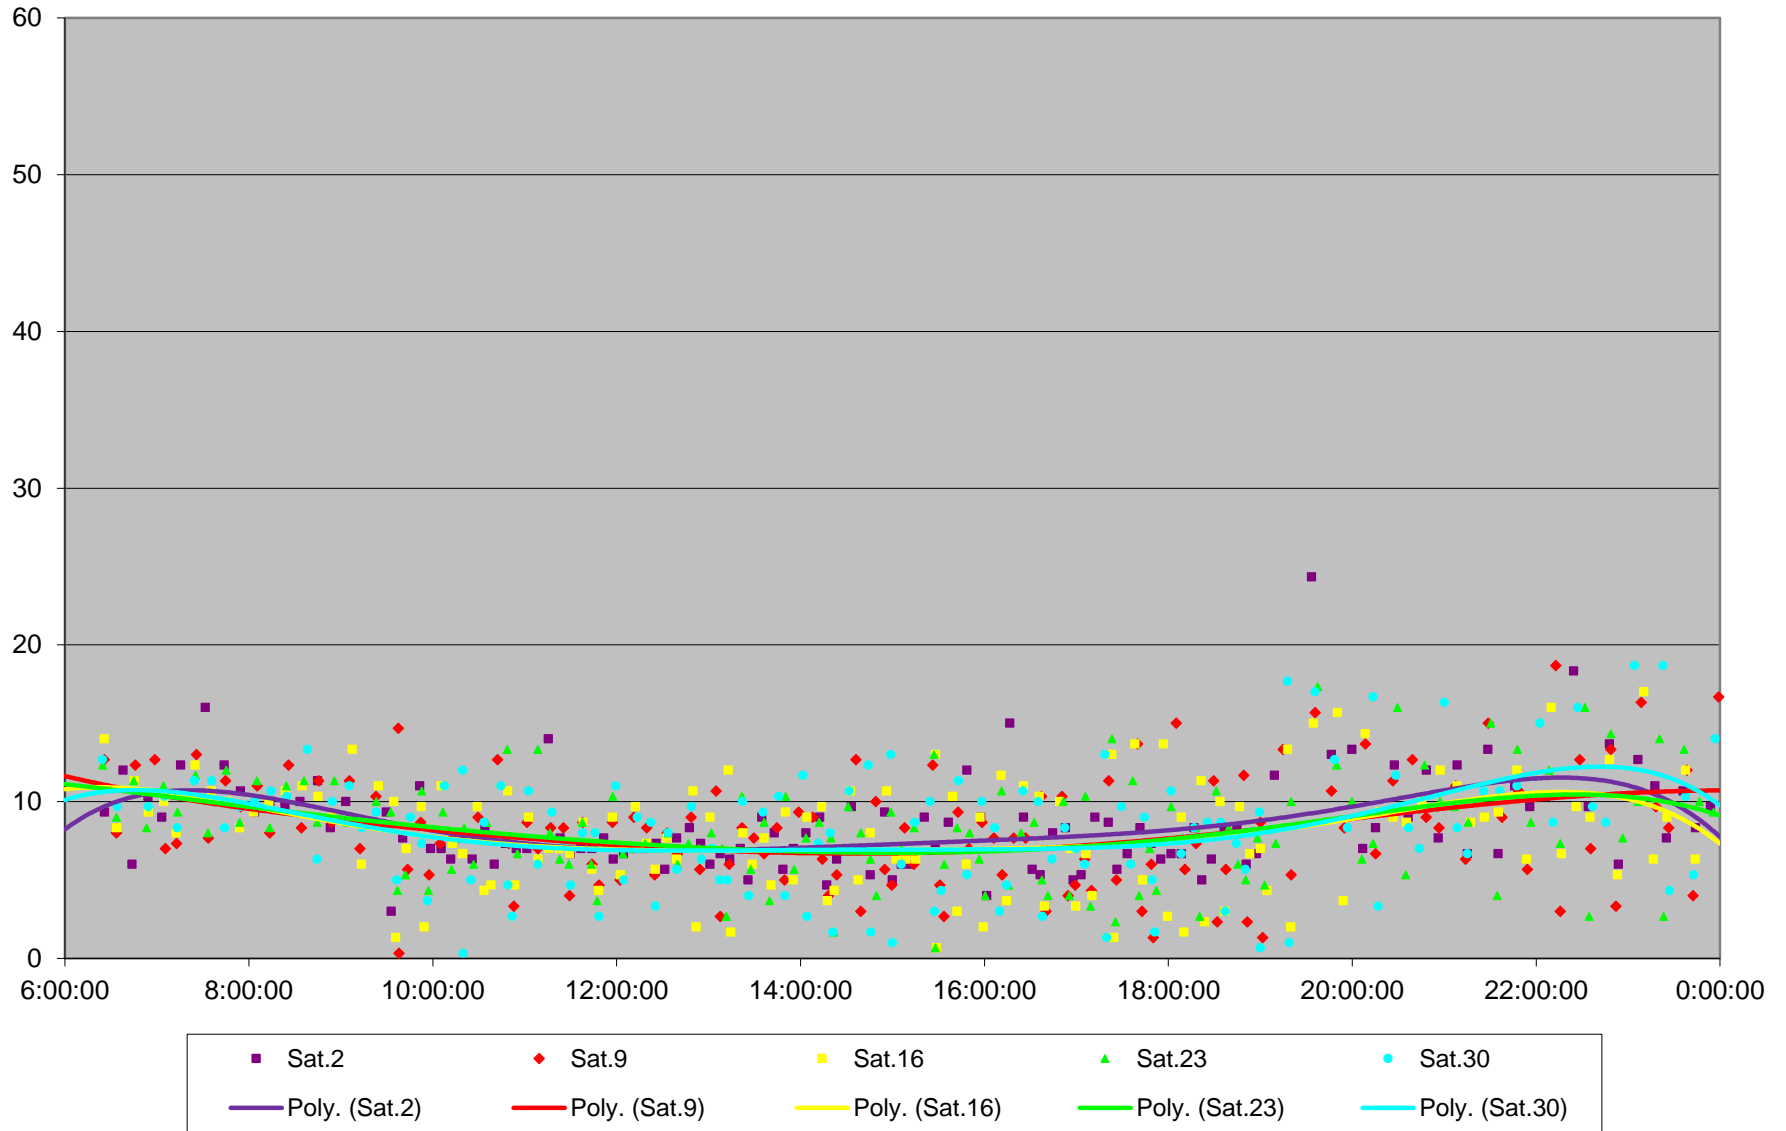

94 Wellesley Headways at E of Wellesley Stn Eastbound January 2016

94 Wellesley Headways at E of Wellesley Stn Eastbound January 2016

94 Wellesley Headways at E of Wellesley Stn Eastbound January 2016

94 Wellesley Headways at E of Wellesley Stn Eastbound January 2016

94 Wellesley Headways at E of Wellesley Stn Eastbound January 2016

94 Wellesley Headways at E of Wellesley Stn Eastbound January 2016

94 Wellesley Headways at E of Wellesley Stn Eastbound January 2016

94 Wellesley Headways at E of Wellesley Stn Eastbound January 2016 Weekday Statistics

94 Wellesley Headways at E of Wellesley Stn Eastbound January 2016 Saturday Statistics

94 Wellesley Headways at E of Wellesley Stn Eastbound January 2016 Sunday Statistics