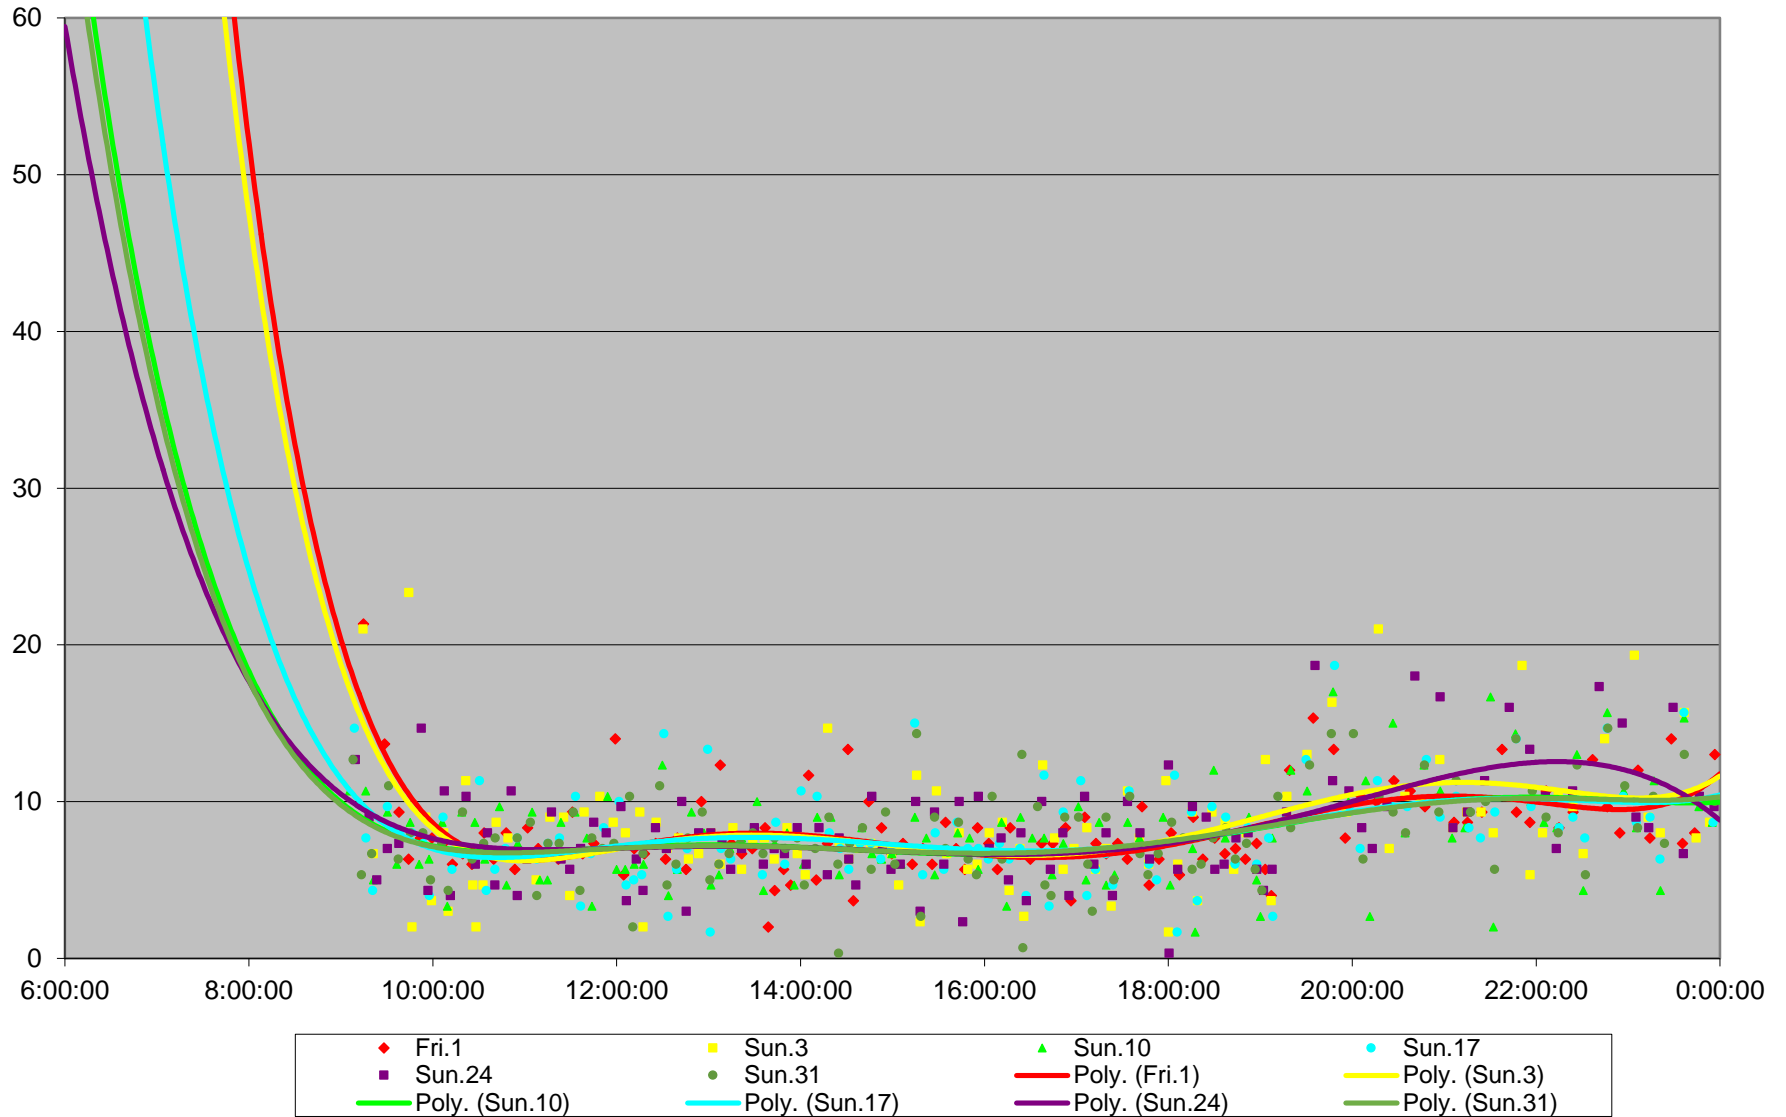

94 Wellesley Headways at E of Wellesley Stn Eastbound January 2016

94 Wellesley Headways at E of Wellesley Stn Eastbound January 2016

94 Wellesley Headways at E of Wellesley Stn Eastbound January 2016

94 Wellesley Headways at E of Wellesley Stn Eastbound January 2016

94 Wellesley Headways at E of Wellesley Stn Eastbound January 2016

94 Wellesley Headways at E of Wellesley Stn Eastbound January 2016

94 Wellesley Headways at E of Wellesley Stn Eastbound January 2016

94 Wellesley Headways at E of Wellesley Stn Eastbound January 2016 Weekday Statistics

94 Wellesley Headways at E of Wellesley Stn Eastbound January 2016 Saturday Statistics

94 Wellesley Headways at E of Wellesley Stn Eastbound January 2016 Sunday Statistics