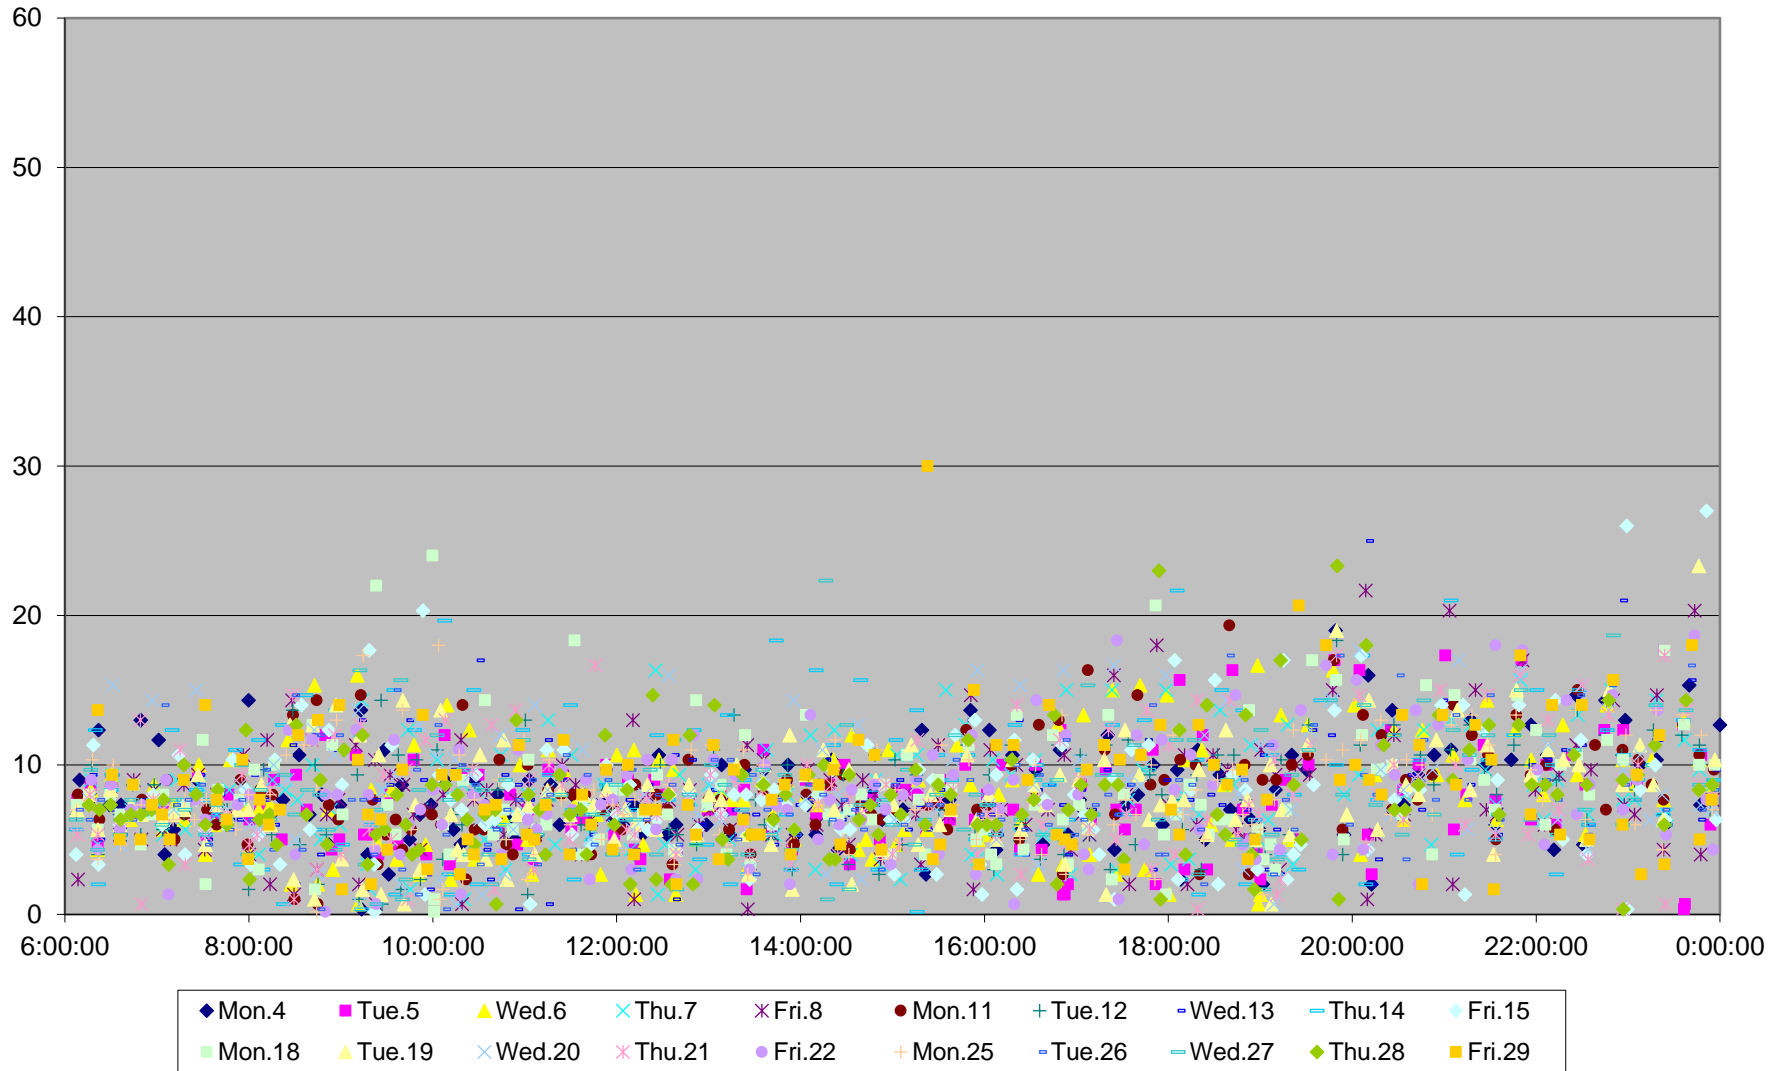

94 Wellesley Headways at E of Wellesley Stn Eastbound January 2016

94 Wellesley Headways at E of Wellesley Stn Eastbound January 2016

94 Wellesley Headways at E of Wellesley Stn Eastbound January 2016

94 Wellesley Headways at E of Wellesley Stn Eastbound January 2016

94 Wellesley Headways at E of Wellesley Stn Eastbound January 2016

94 Wellesley Headways at E of Wellesley Stn Eastbound January 2016

94 Wellesley Headways at E of Wellesley Stn Eastbound January 2016

94 Wellesley Headways at E of Wellesley Stn Eastbound January 2016 Weekday Statistics