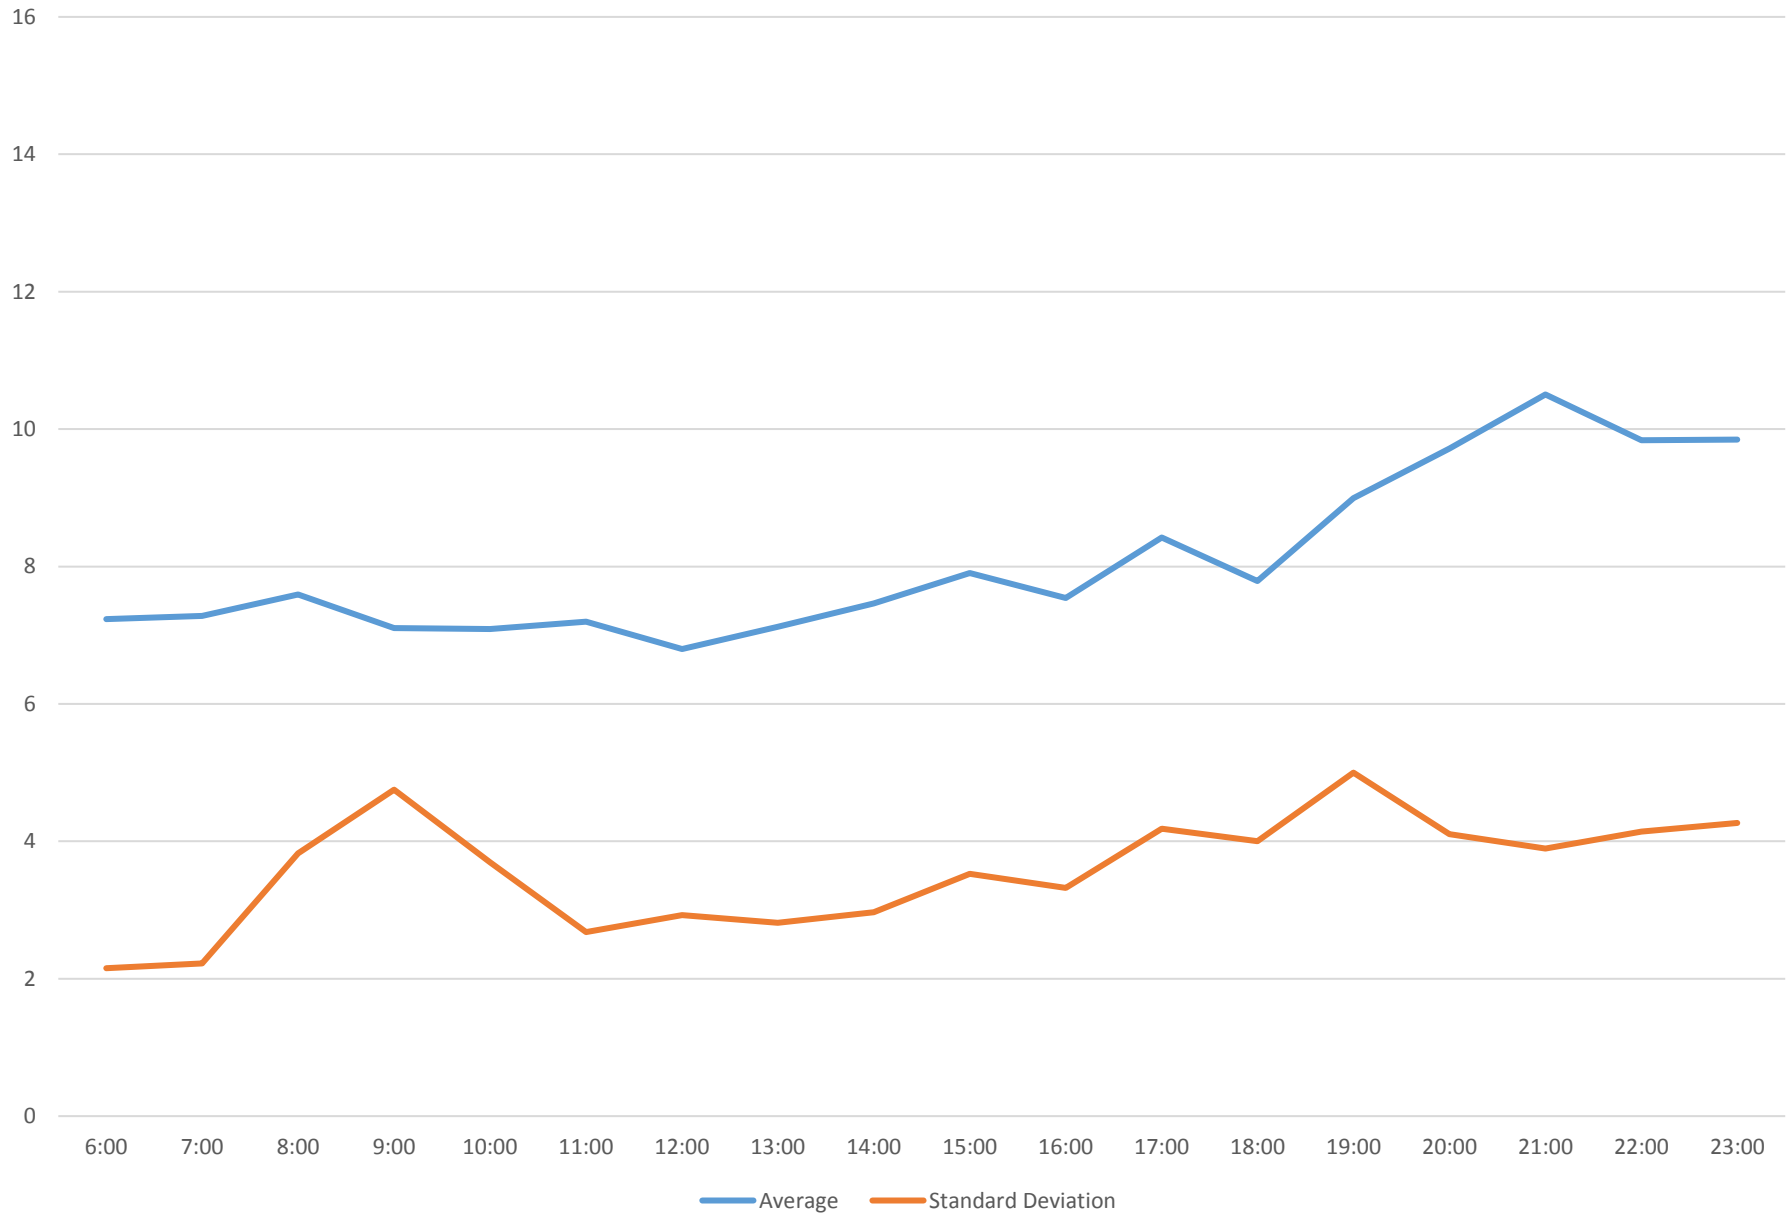

94 Wellesley Headways at E of Wellesley Stn Eastbound January 2016

94 Wellesley Headways at E of Wellesley Stn Eastbound January 2016

94 Wellesley Headways at E of Wellesley Stn Eastbound January 2016

94 Wellesley Headways at E of Wellesley Stn Eastbound January 2016 Weekday Statistics

94 Wellesley Headways at E of Wellesley Stn Eastbound January 2016 Saturday Statistics

94 Wellesley Headways at E of Wellesley Stn Eastbound January 2016 Sunday Statistics