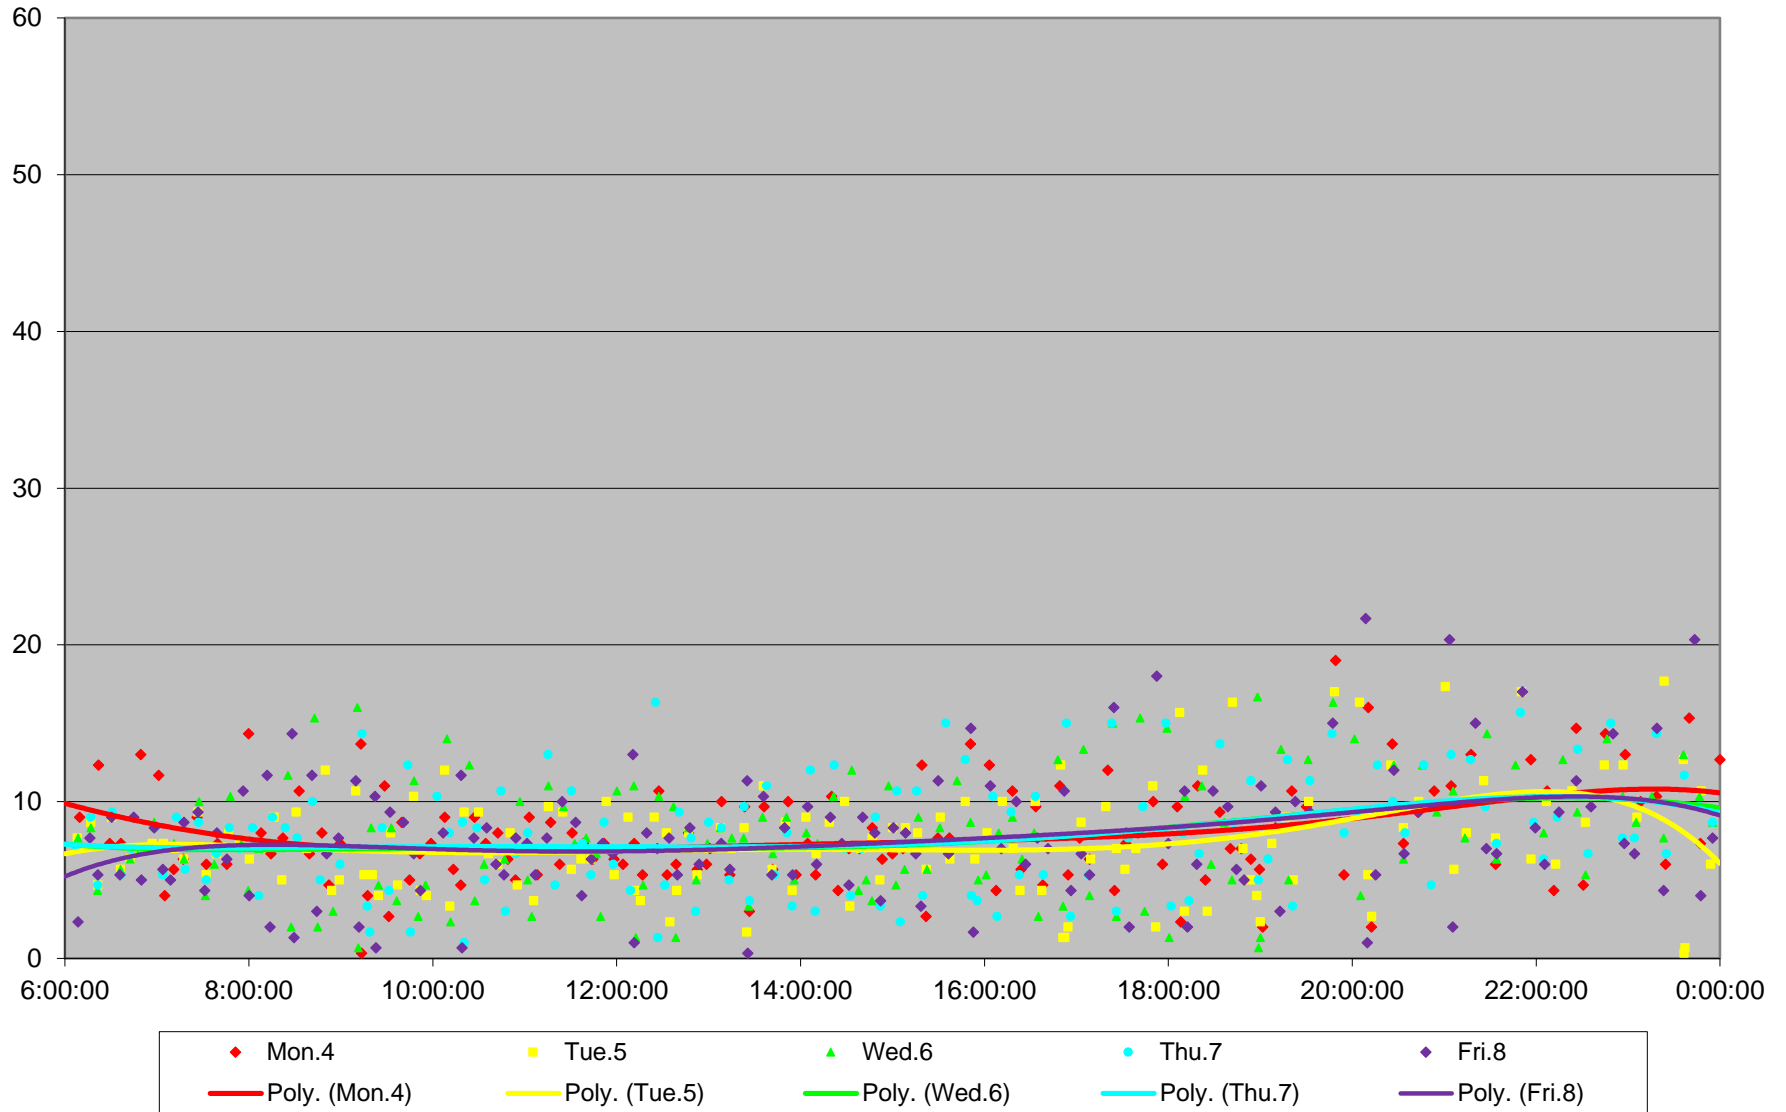

94 Wellesley Headways at E of Wellesley Stn Eastbound January 2016

94 Wellesley Headways at E of Wellesley Stn Eastbound January 2016

94 Wellesley Headways at E of Wellesley Stn Eastbound January 2016

94 Wellesley Headways at E of Wellesley Stn Eastbound January 2016

94 Wellesley Headways at E of Wellesley Stn Eastbound January 2016

94 Wellesley Headways at E of Wellesley Stn Eastbound January 2016

94 Wellesley Headways at E of Wellesley Stn Eastbound January 2016

94 Wellesley Headways at E of Wellesley Stn Eastbound January 2016 Weekday Statistics

94 Wellesley Headways at E of Wellesley Stn Eastbound January 2016 Saturday Statistics

94 Wellesley Headways at E of Wellesley Stn Eastbound January 2016 Sunday Statistics