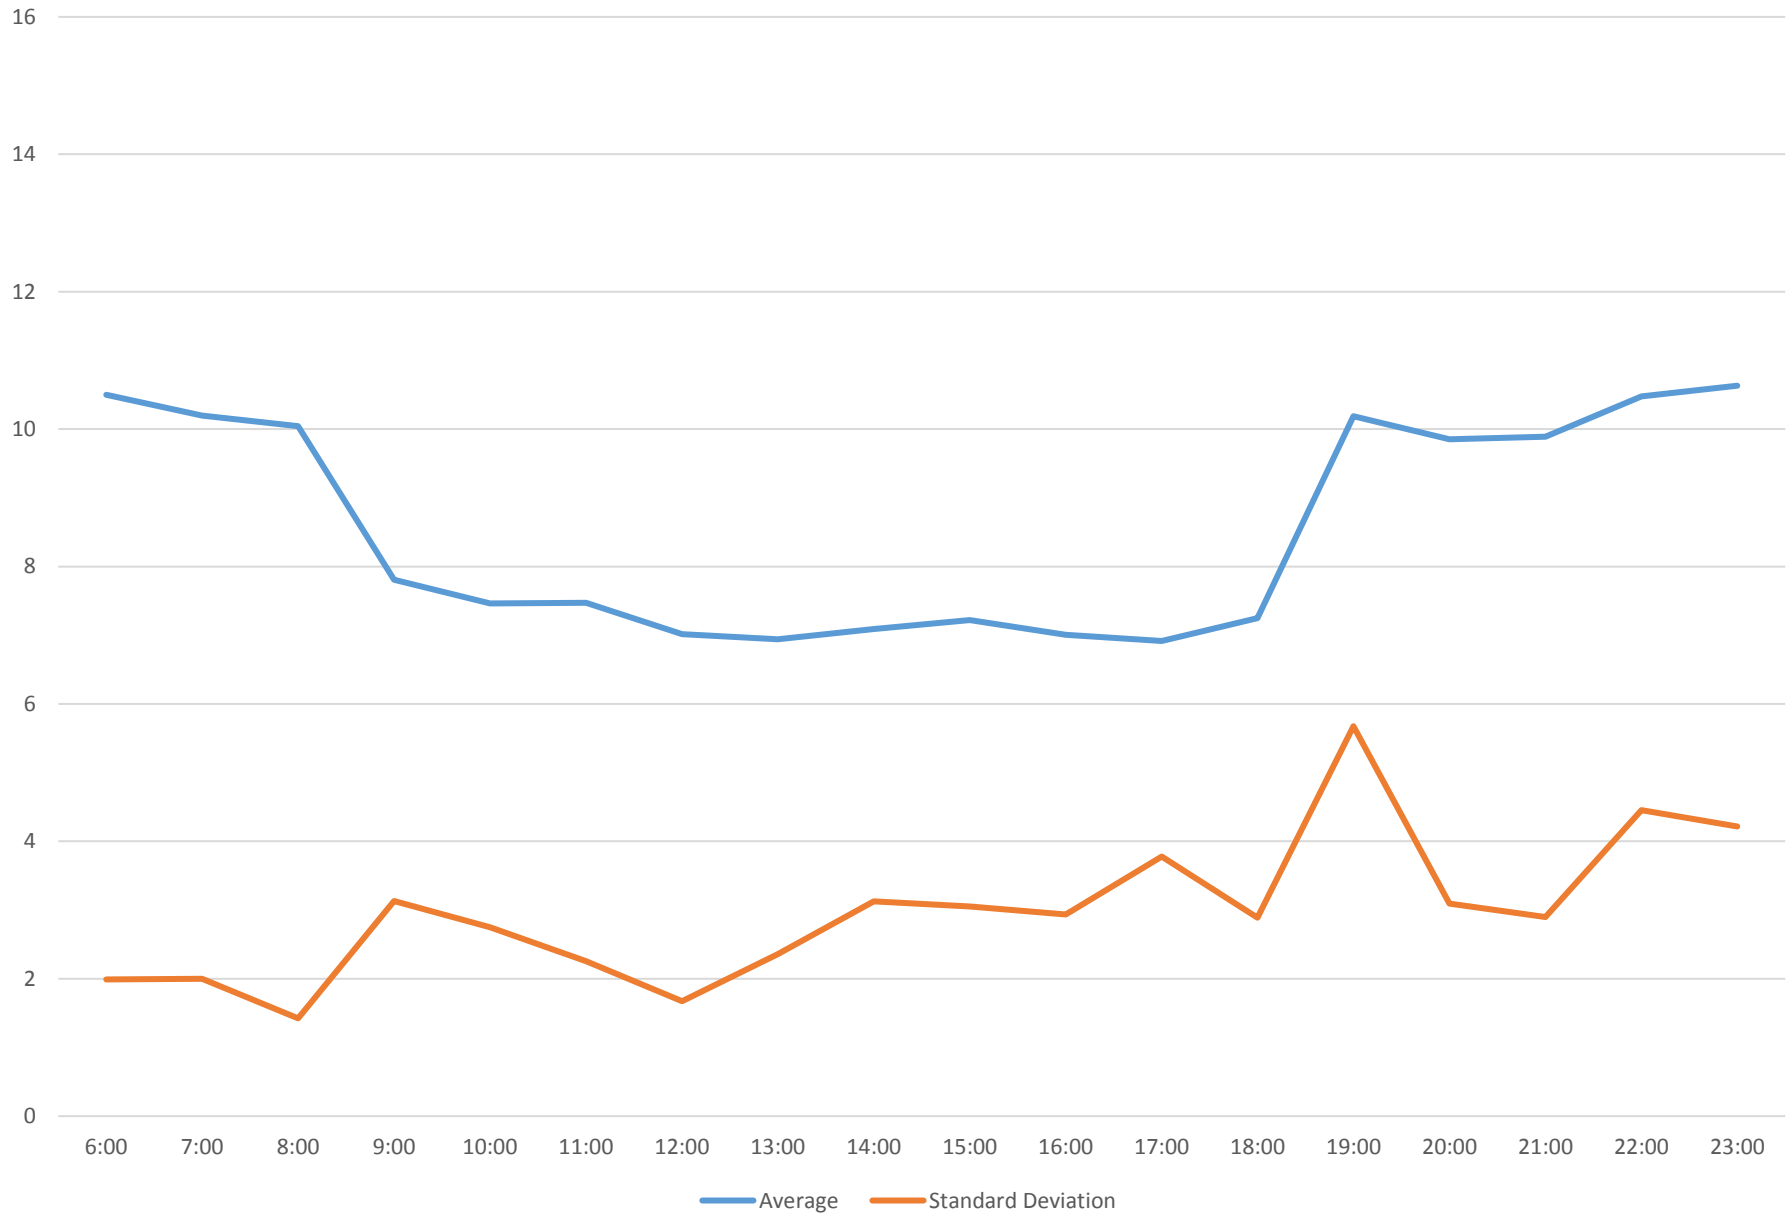

94 Wellesley Headways at E of Wellesley Stn Eastbound January 2016

94 Wellesley Headways at E of Wellesley Stn Eastbound January 2016

94 Wellesley Headways at E of Wellesley Stn Eastbound January 2016

94 Wellesley Headways at E of Wellesley Stn Eastbound January 2016 Weekday Statistics

94 Wellesley Headways at E of Wellesley Stn Eastbound January 2016 Saturday Statistics

94 Wellesley Headways at E of Wellesley Stn Eastbound January 2016 Sunday Statistics