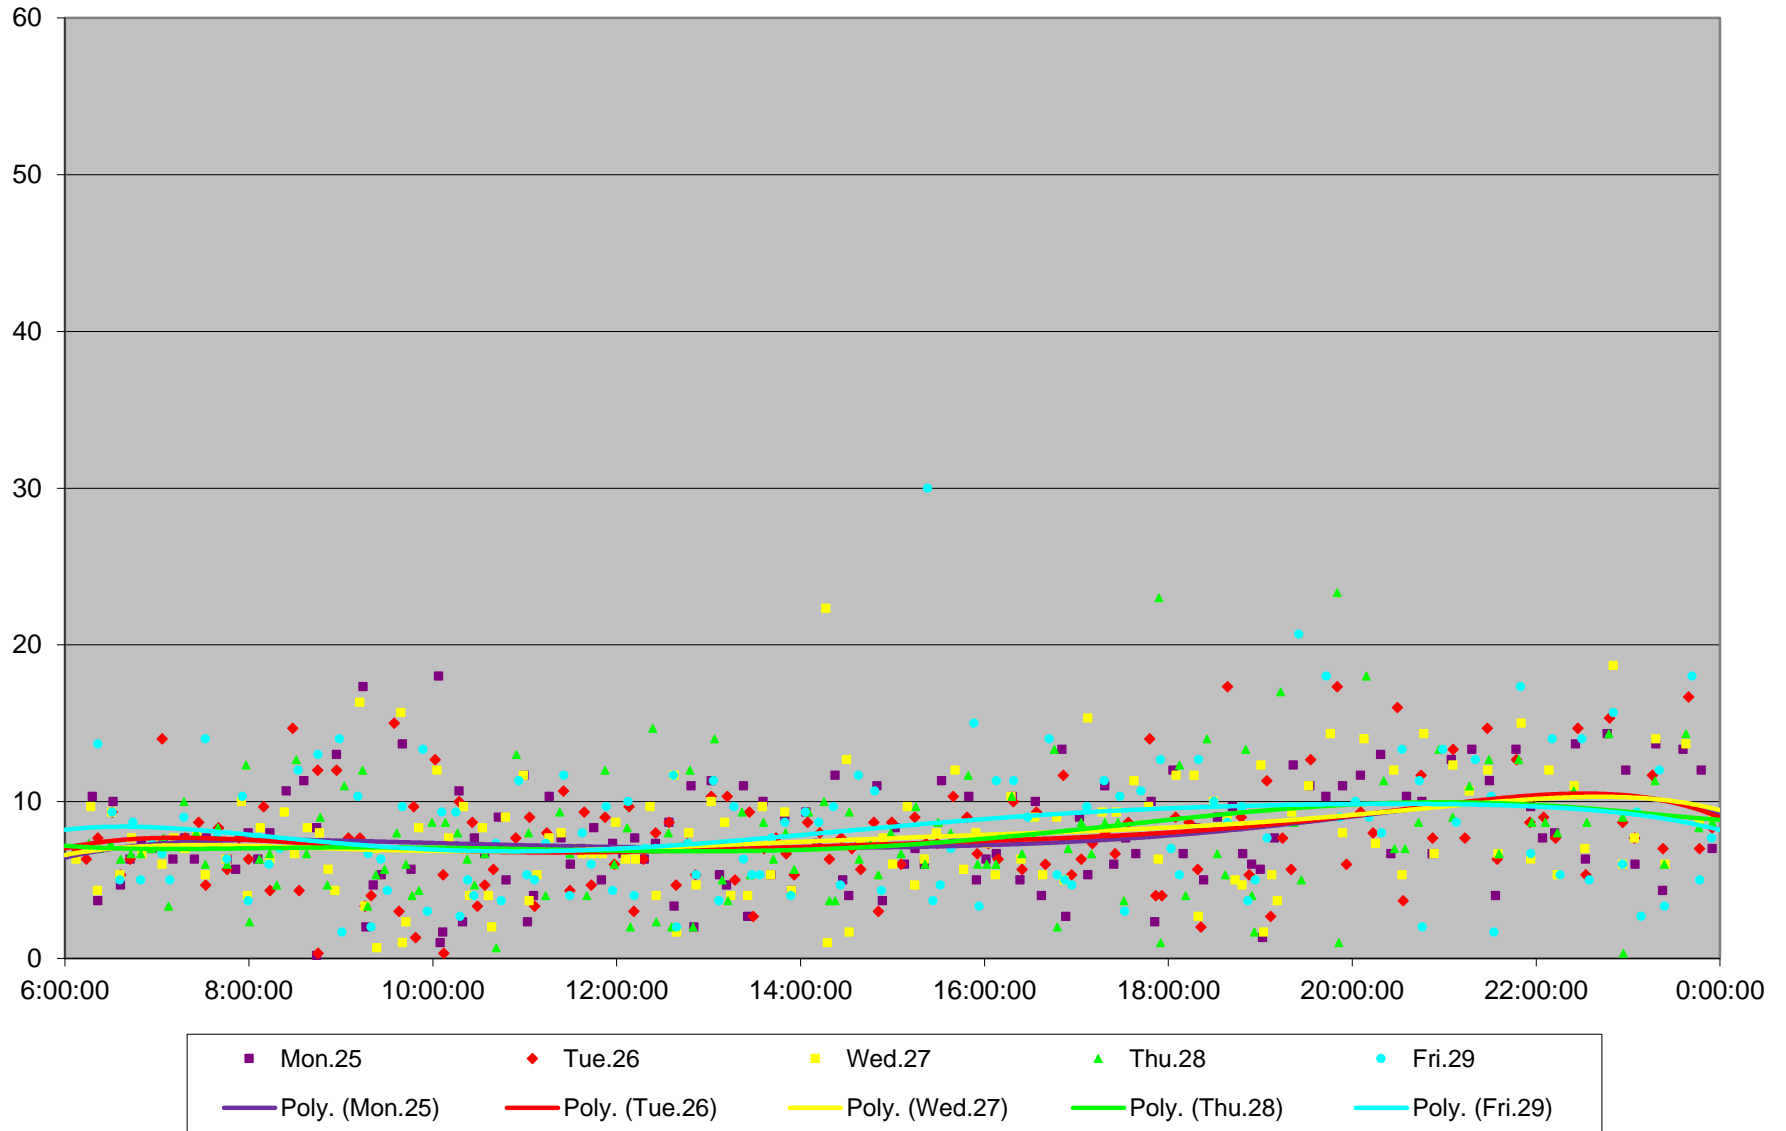

94 Wellesley Headways at E of Wellesley Stn Eastbound January 2016

94 Wellesley Headways at E of Wellesley Stn Eastbound January 2016

94 Wellesley Headways at E of Wellesley Stn Eastbound January 2016

94 Wellesley Headways at E of Wellesley Stn Eastbound January 2016

94 Wellesley Headways at E of Wellesley Stn Eastbound January 2016

94 Wellesley Headways at E of Wellesley Stn Eastbound January 2016

94 Wellesley Headways at E of Wellesley Stn Eastbound January 2016

94 Wellesley Headways at E of Wellesley Stn Eastbound January 2016 Weekday Statistics

94 Wellesley Headways at E of Wellesley Stn Eastbound January 2016 Saturday Statistics

94 Wellesley Headways at E of Wellesley Stn Eastbound January 2016 Sunday Statistics