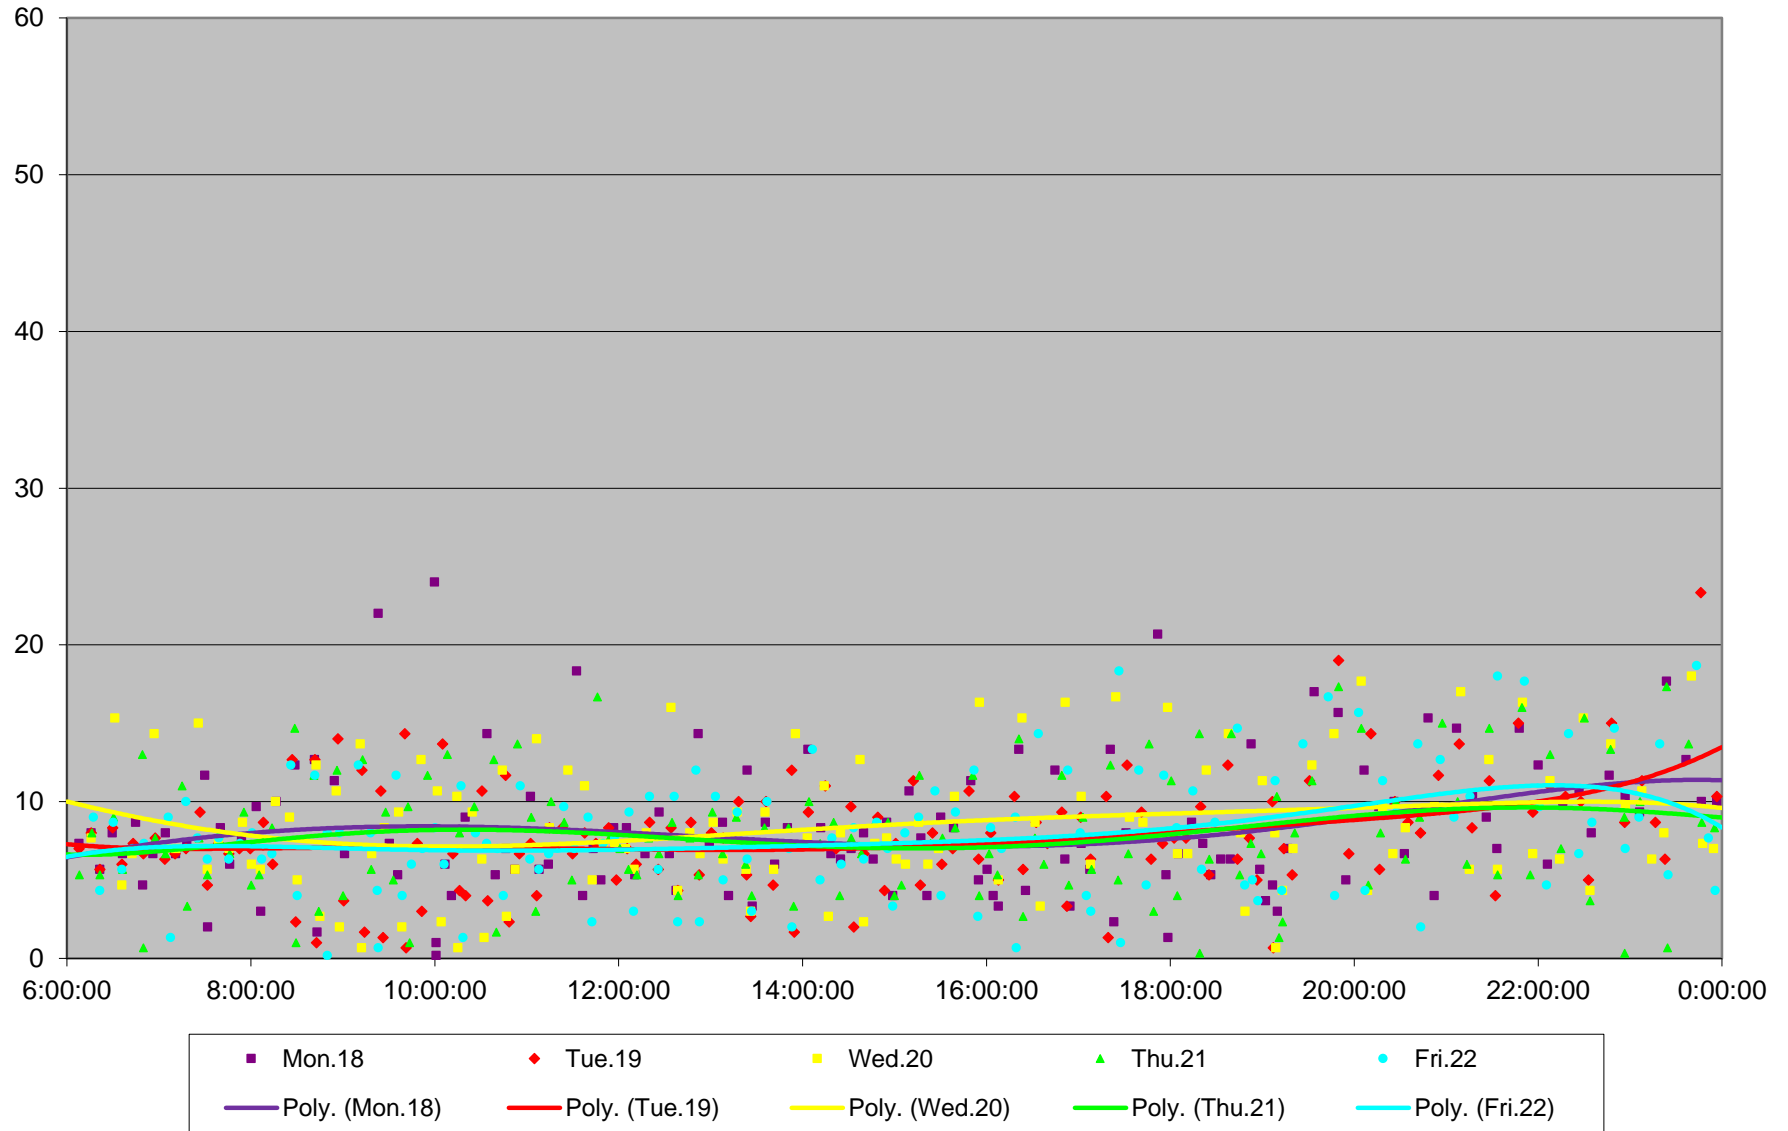

94 Wellesley Headways at E of Wellesley Stn Eastbound January 2016

94 Wellesley Headways at E of Wellesley Stn Eastbound January 2016

94 Wellesley Headways at E of Wellesley Stn Eastbound January 2016

94 Wellesley Headways at E of Wellesley Stn Eastbound January 2016

94 Wellesley Headways at E of Wellesley Stn Eastbound January 2016

94 Wellesley Headways at E of Wellesley Stn Eastbound January 2016

94 Wellesley Headways at E of Wellesley Stn Eastbound January 2016

94 Wellesley Headways at E of Wellesley Stn Eastbound January 2016 Weekday Statistics

94 Wellesley Headways at E of Wellesley Stn Eastbound January 2016 Saturday Statistics

94 Wellesley Headways at E of Wellesley Stn Eastbound January 2016 Sunday Statistics