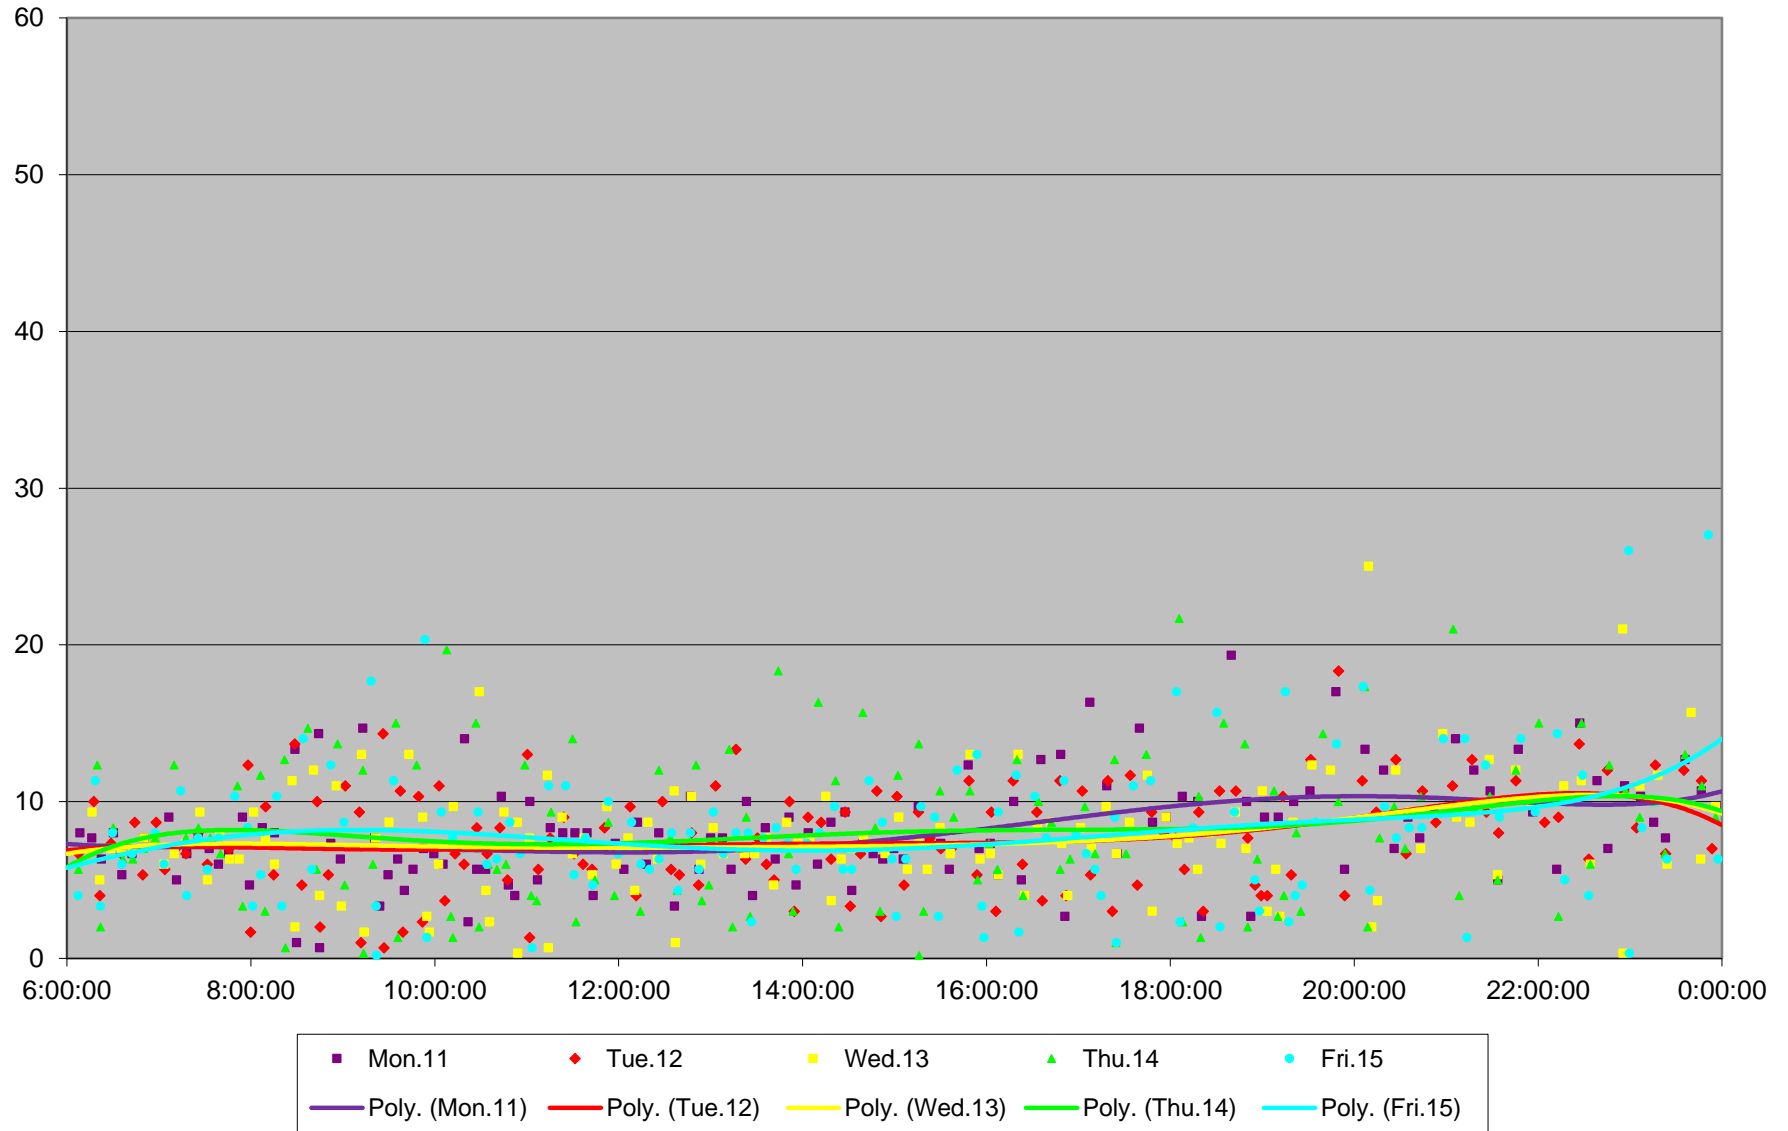

94 Wellesley Headways at E of Wellesley Stn Eastbound January 2016

94 Wellesley Headways at E of Wellesley Stn Eastbound January 2016

94 Wellesley Headways at E of Wellesley Stn Eastbound January 2016

94 Wellesley Headways at E of Wellesley Stn Eastbound January 2016

94 Wellesley Headways at E of Wellesley Stn Eastbound January 2016

94 Wellesley Headways at E of Wellesley Stn Eastbound January 2016

94 Wellesley Headways at E of Wellesley Stn Eastbound January 2016

94 Wellesley Headways at E of Wellesley Stn Eastbound January 2016 Weekday Statistics

94 Wellesley Headways at E of Wellesley Stn Eastbound January 2016 Saturday Statistics

94 Wellesley Headways at E of Wellesley Stn Eastbound January 2016 Sunday Statistics