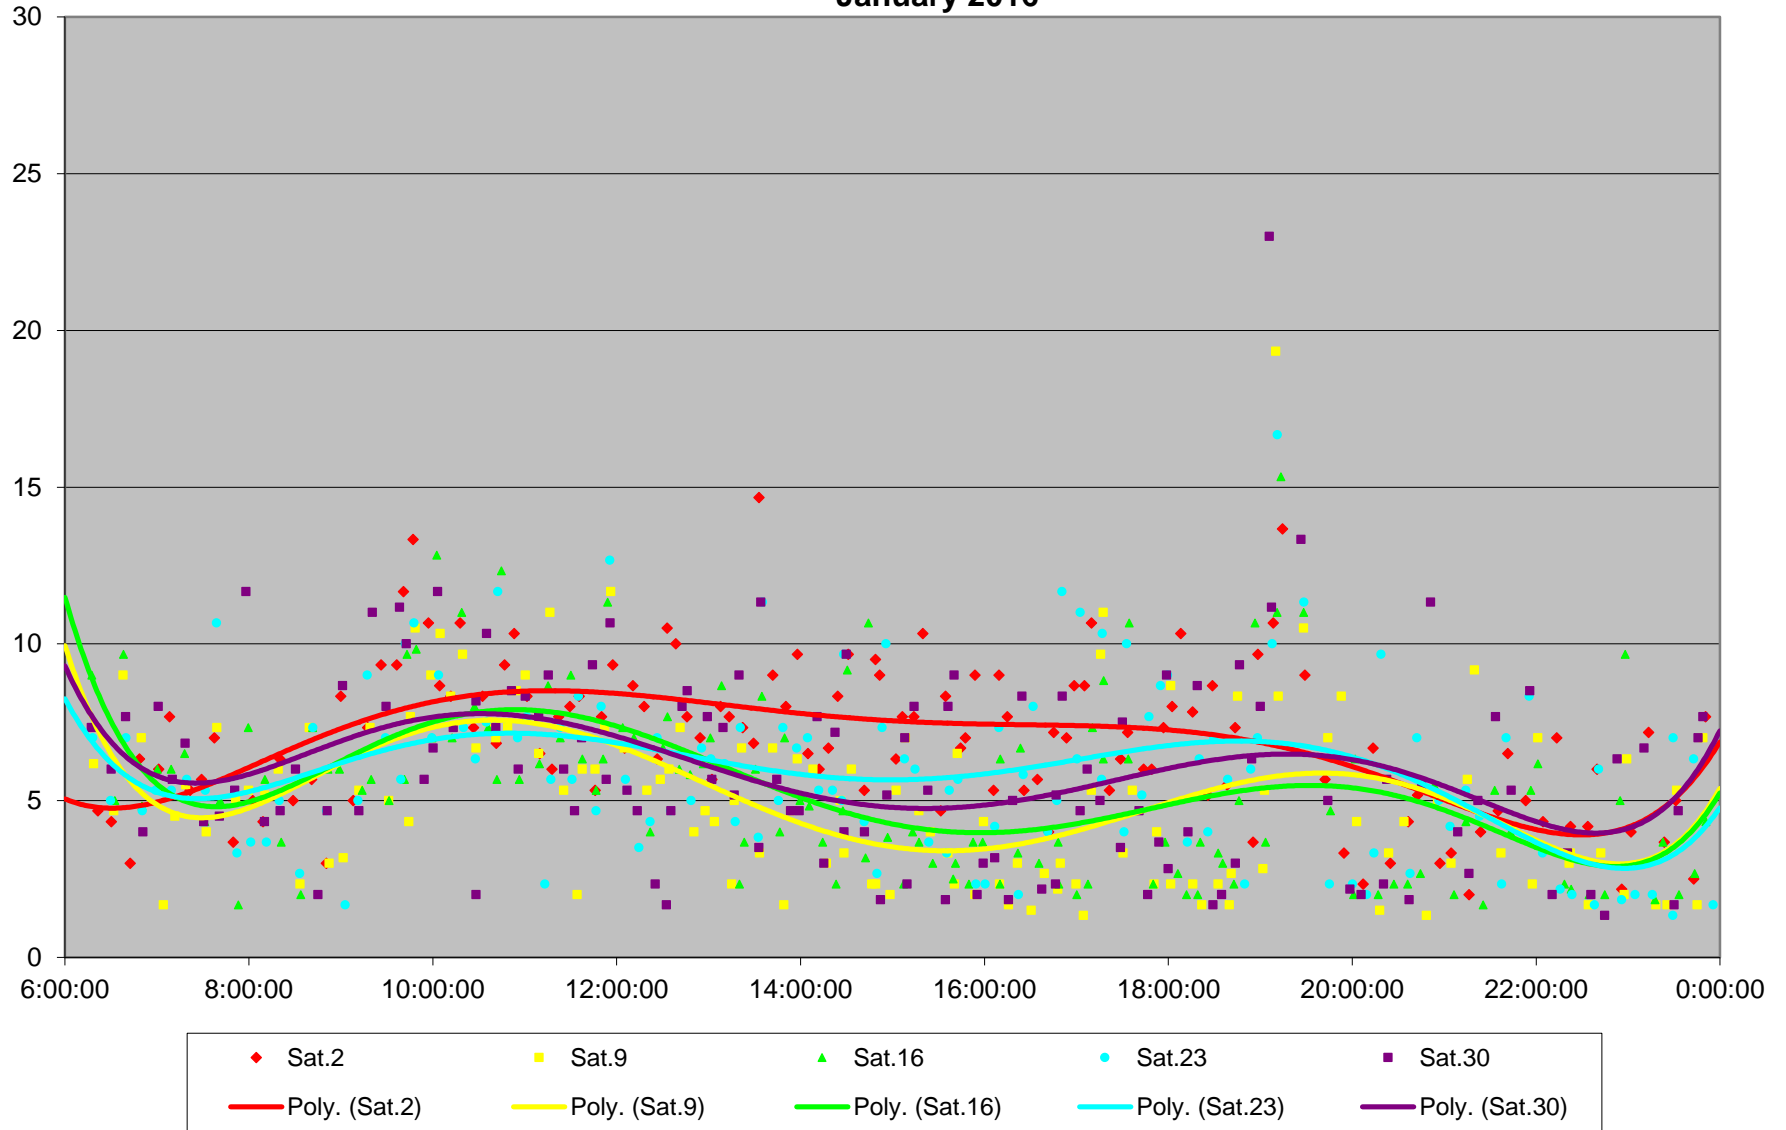

94 Wellesley Terminal Round Trip From W of Castle Frank Stn To W of Castle Frank Stn January 2016