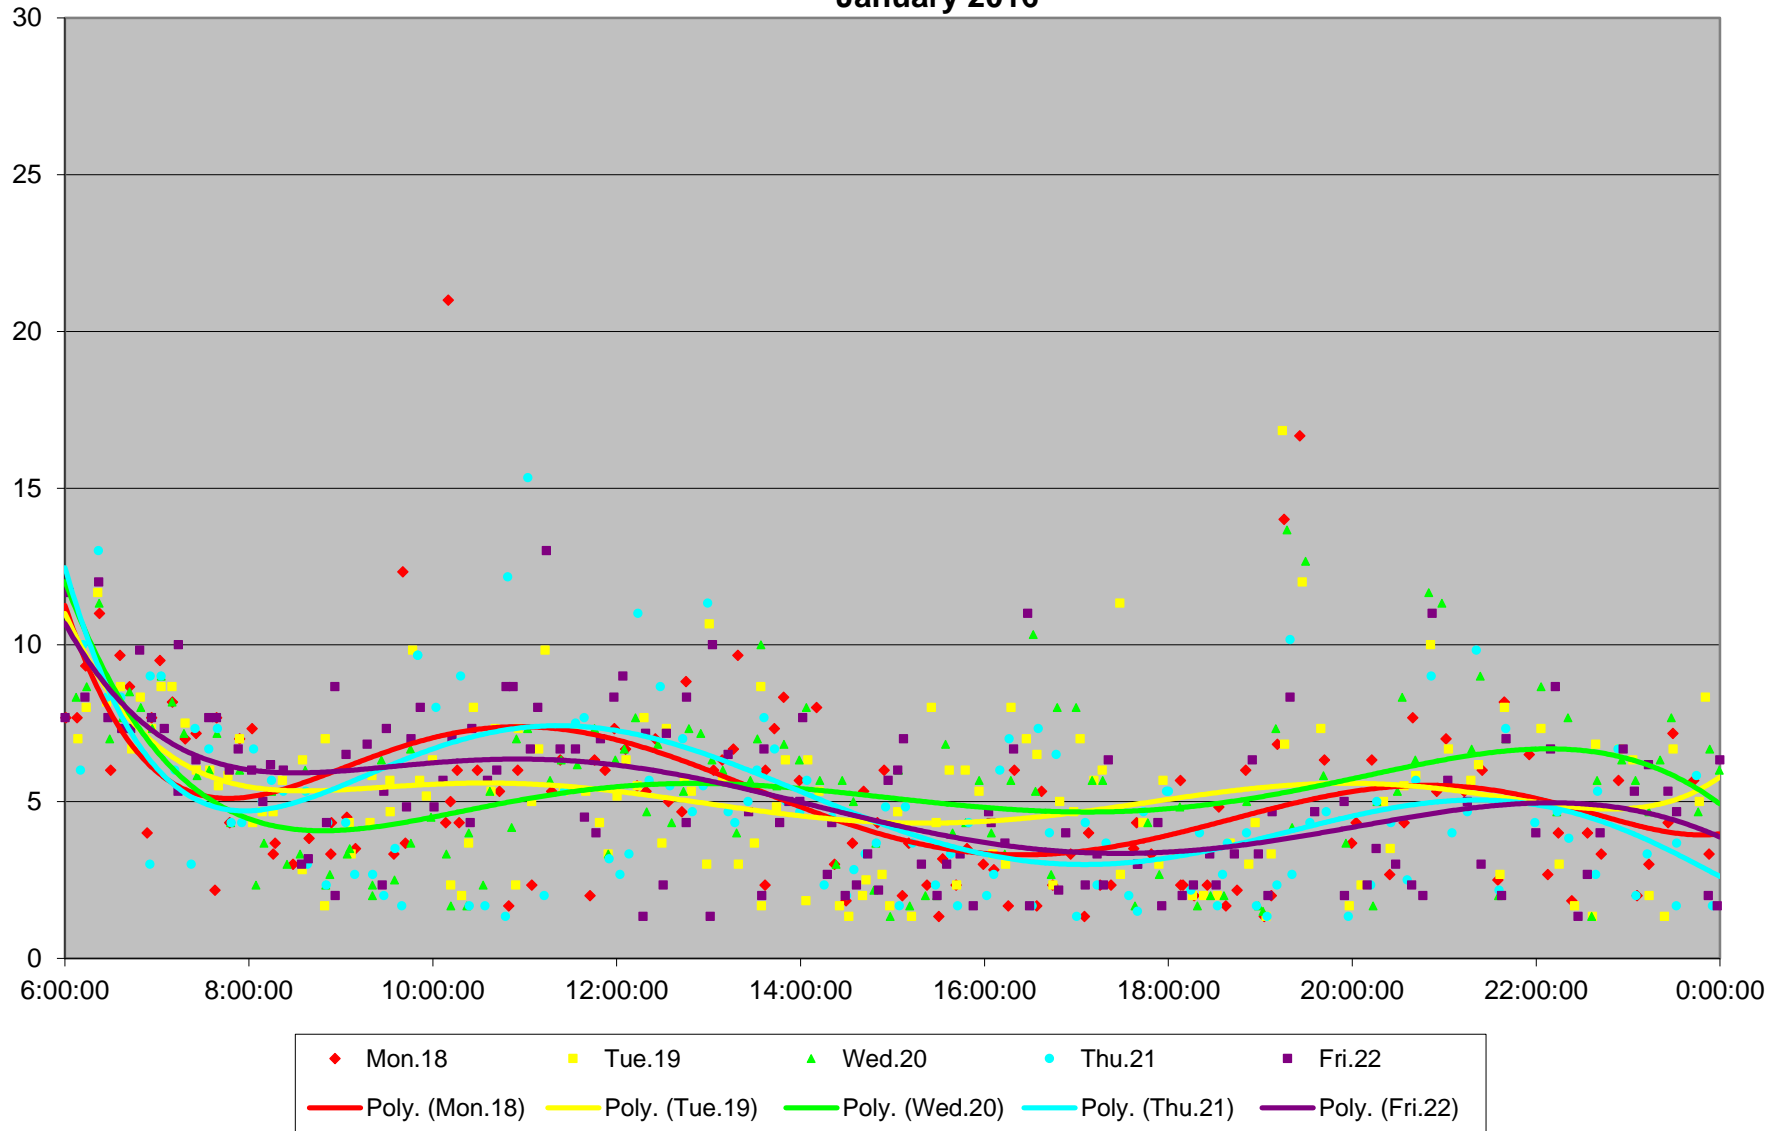

94 Wellesley Terminal Round Trip From W of Castle Frank Stn To W of Castle Frank Stn January 2016

94 Wellesley Terminal Round Trip From W of Castle Frank Stn To W of Castle Frank Stn January 2016

94 Wellesley Terminal Round Trip From W of Castle Frank Stn To W of Castle Frank Stn January 2016