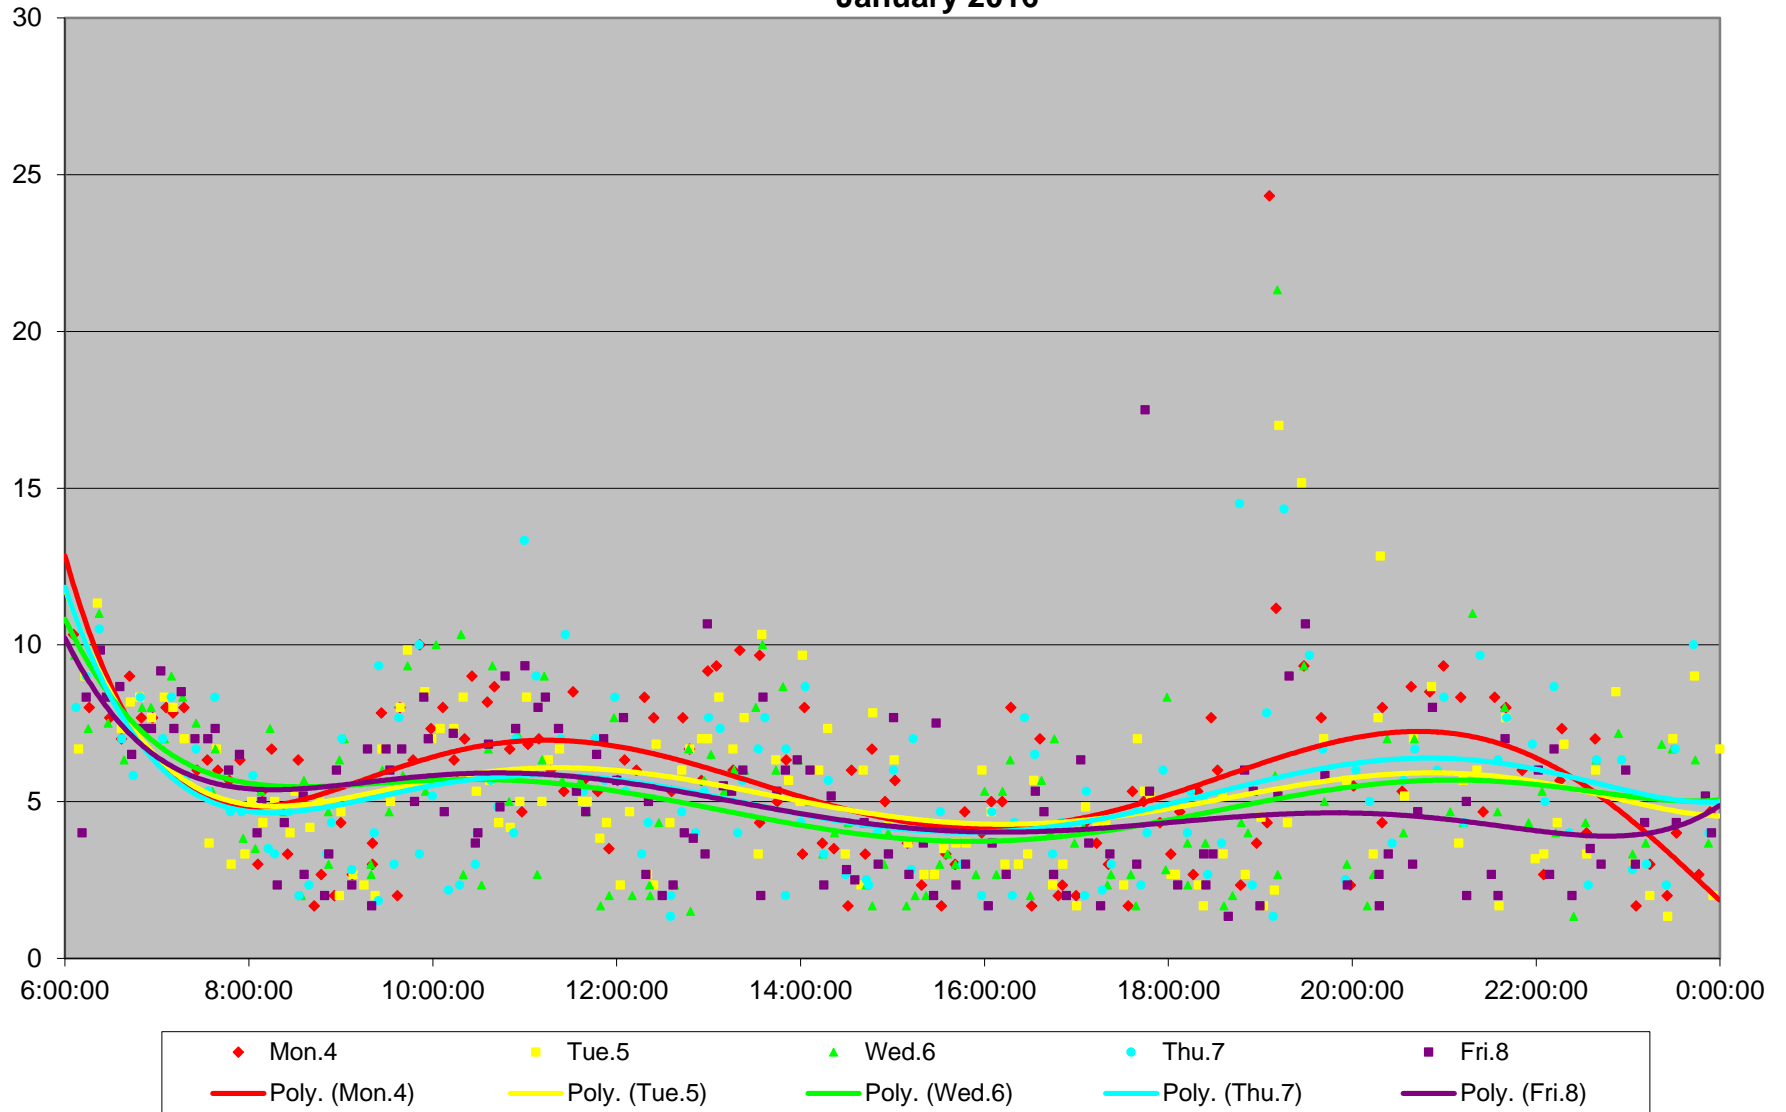

94 Wellesley Terminal Round Trip From W of Castle Frank Stn To W of Castle Frank Stn January 2016

94 Wellesley Terminal Round Trip From W of Castle Frank Stn To W of Castle Frank Stn January 2016

94 Wellesley Terminal Round Trip From W of Castle Frank Stn To W of Castle Frank Stn January 2016