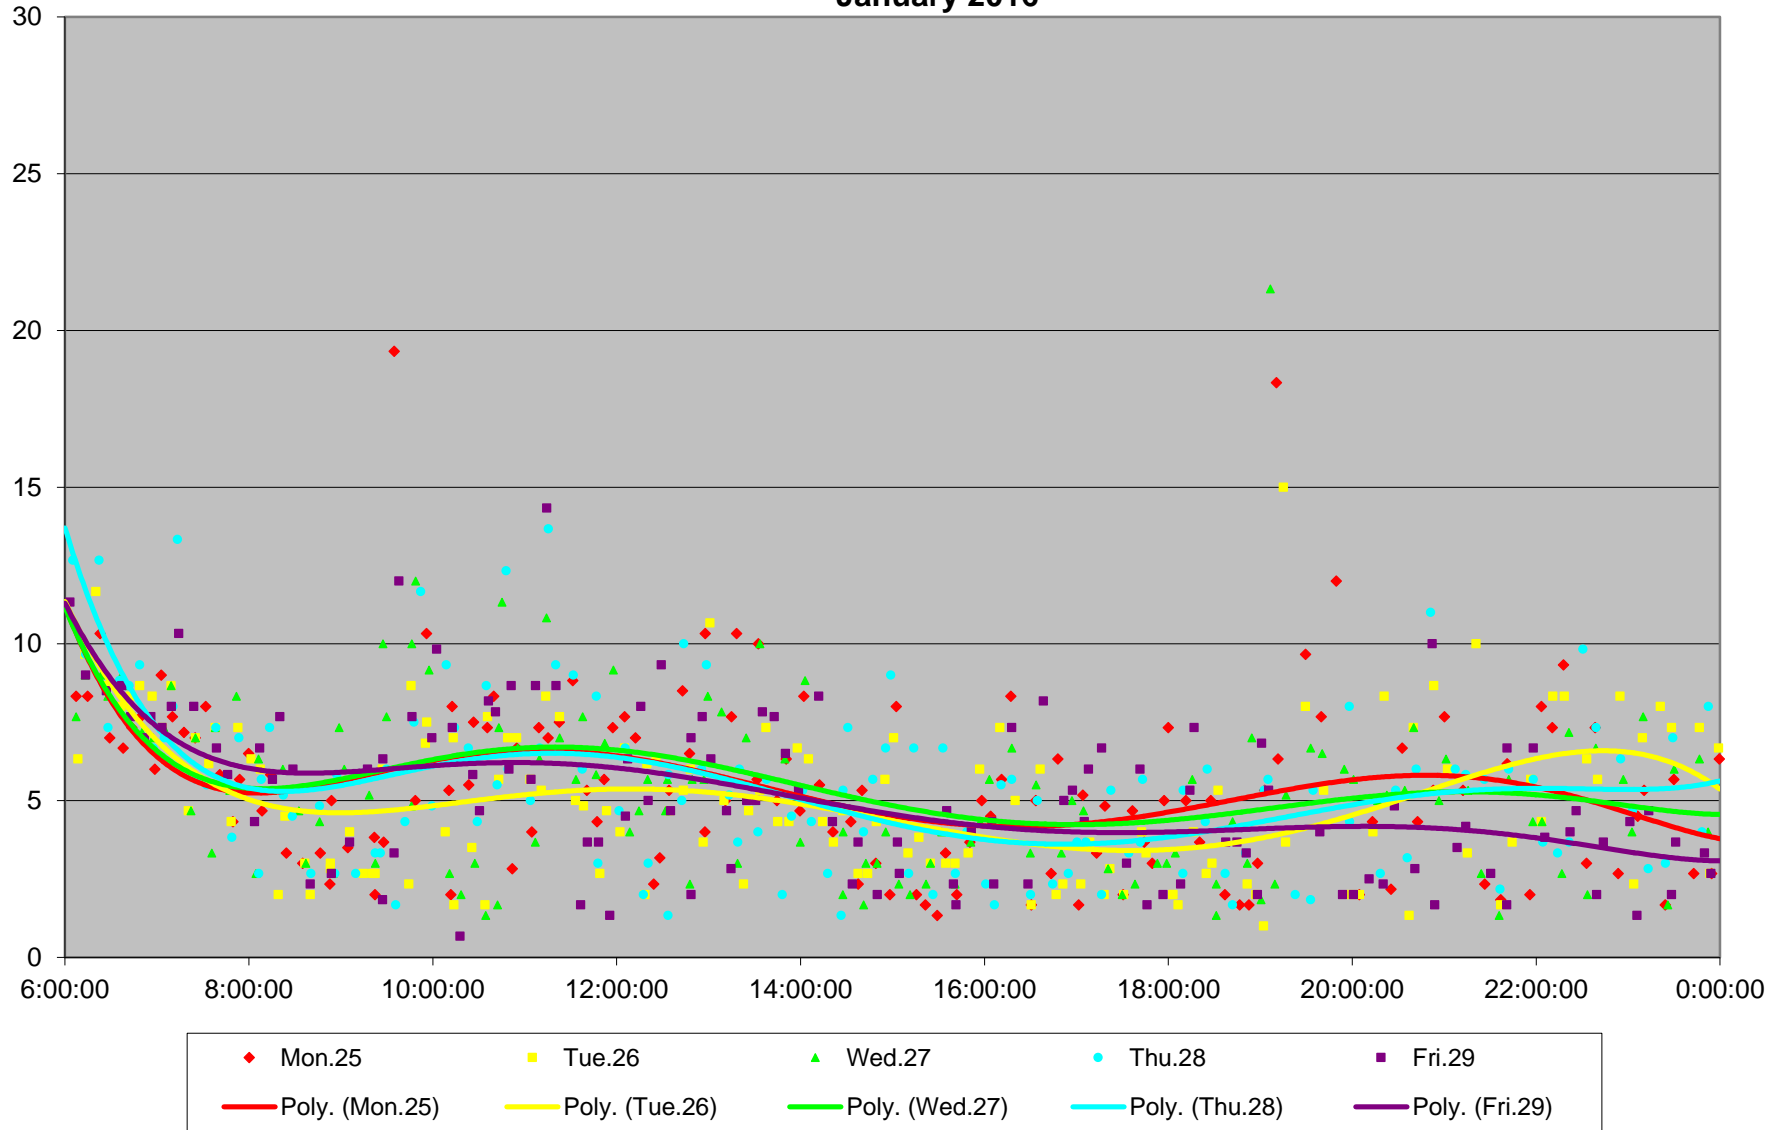

94 Wellesley Terminal Round Trip From W of Castle Frank Stn To W of Castle Frank Stn January 2016