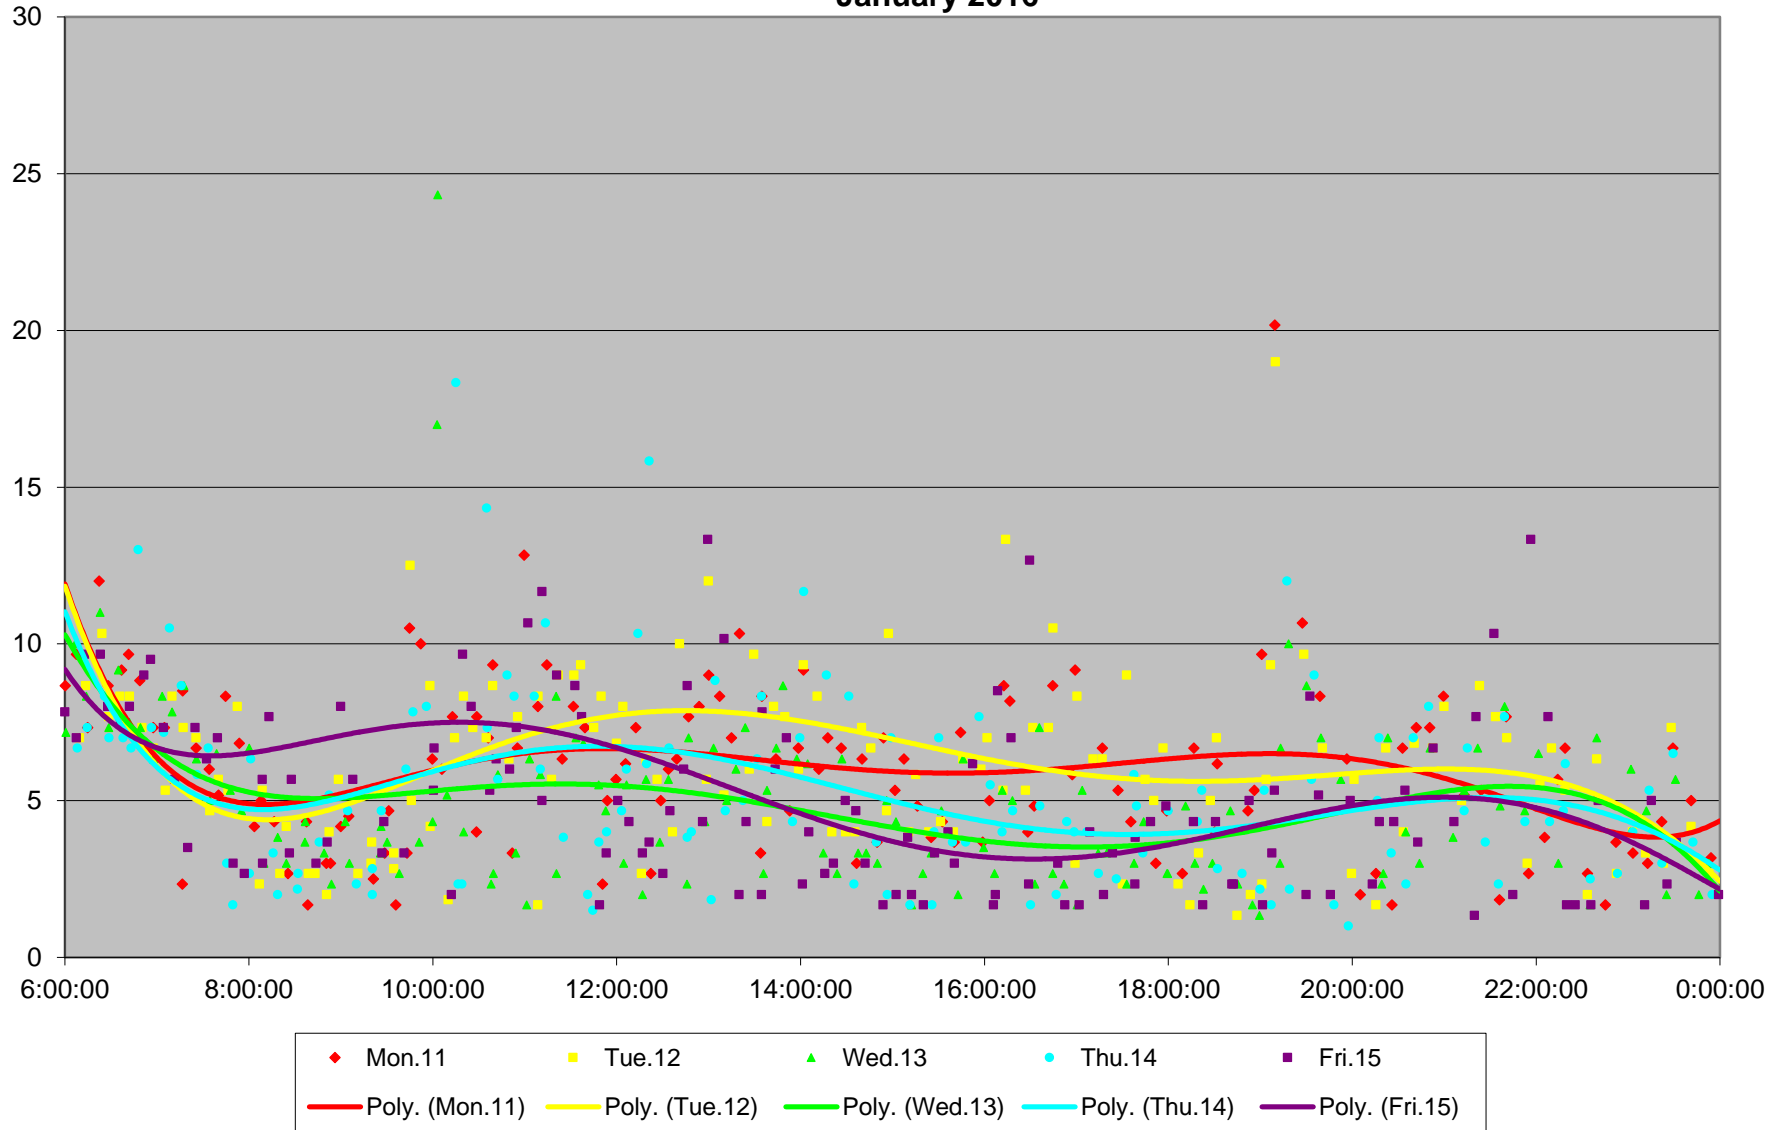

94 Wellesley Terminal Round Trip From W of Castle Frank Stn To W of Castle Frank Stn January 2016

94 Wellesley Terminal Round Trip From W of Castle Frank Stn To W of Castle Frank Stn January 2016

94 Wellesley Terminal Round Trip From W of Castle Frank Stn To W of Castle Frank Stn January 2016