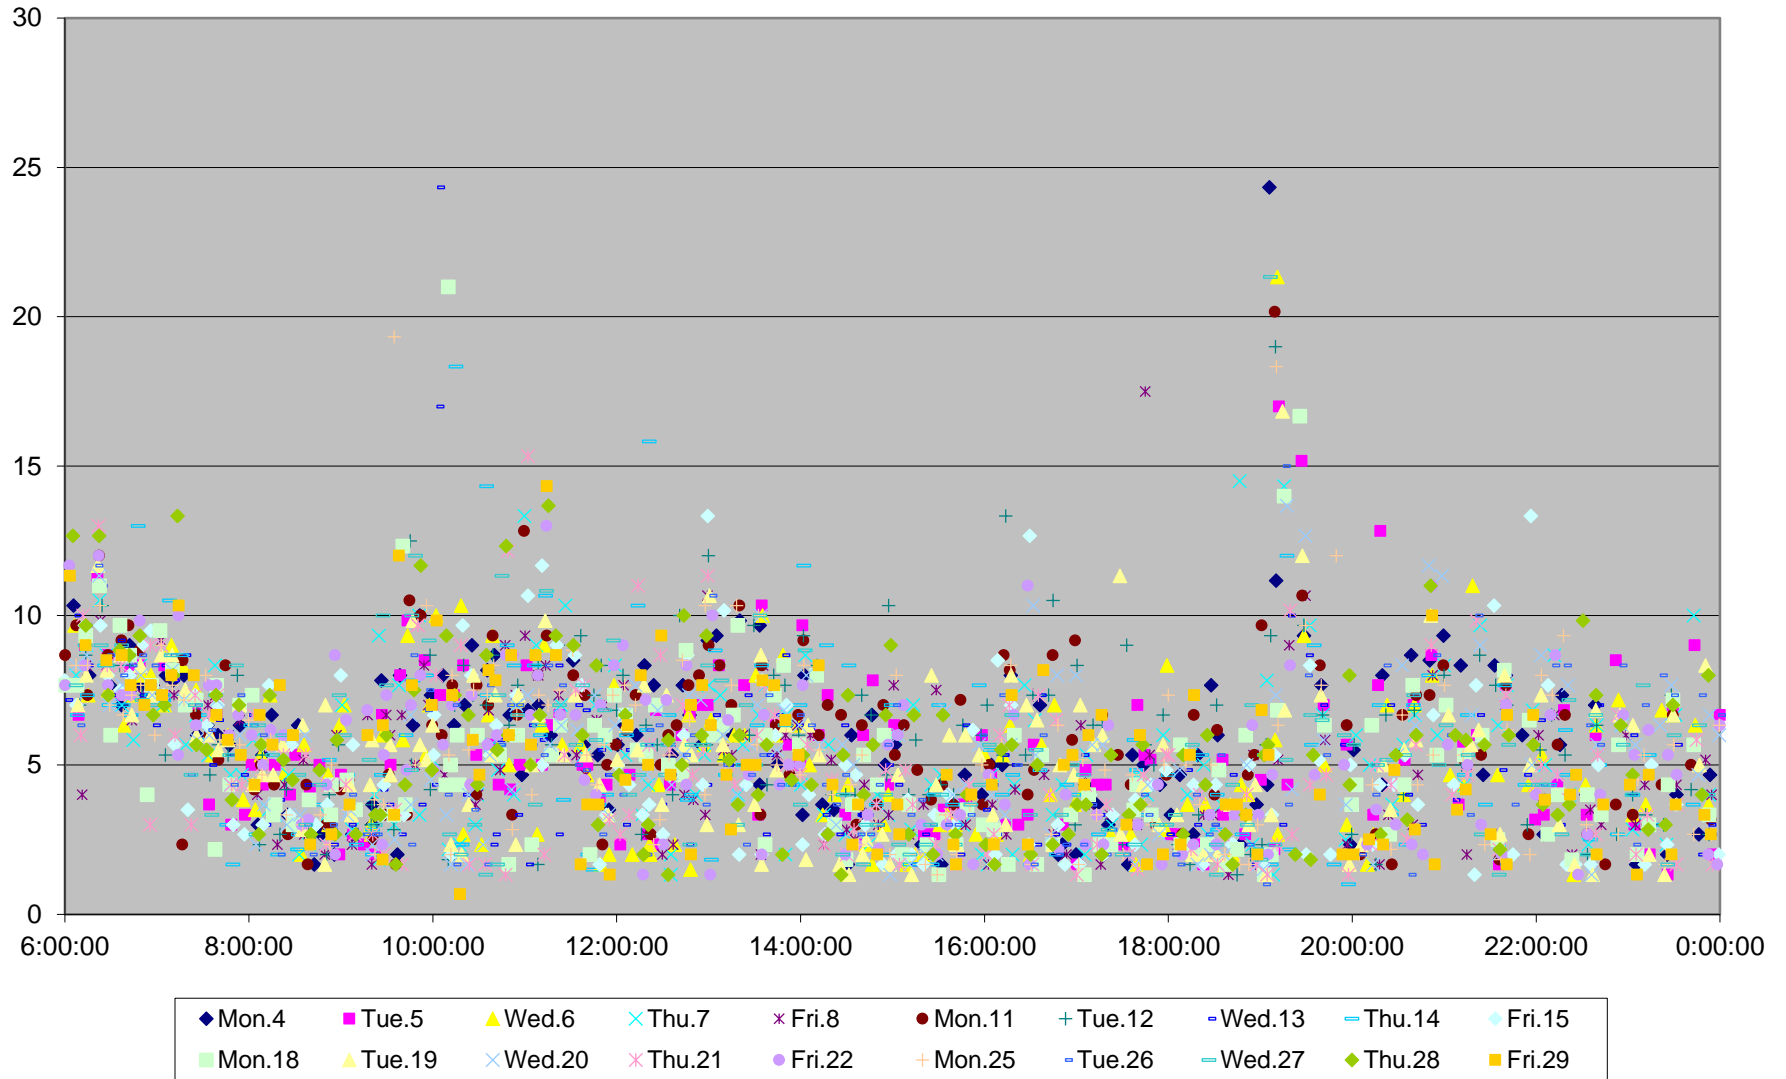

94 Wellesley Terminal Round Trip From W of Castle Frank Stn To W of Castle Frank Stn January 2016