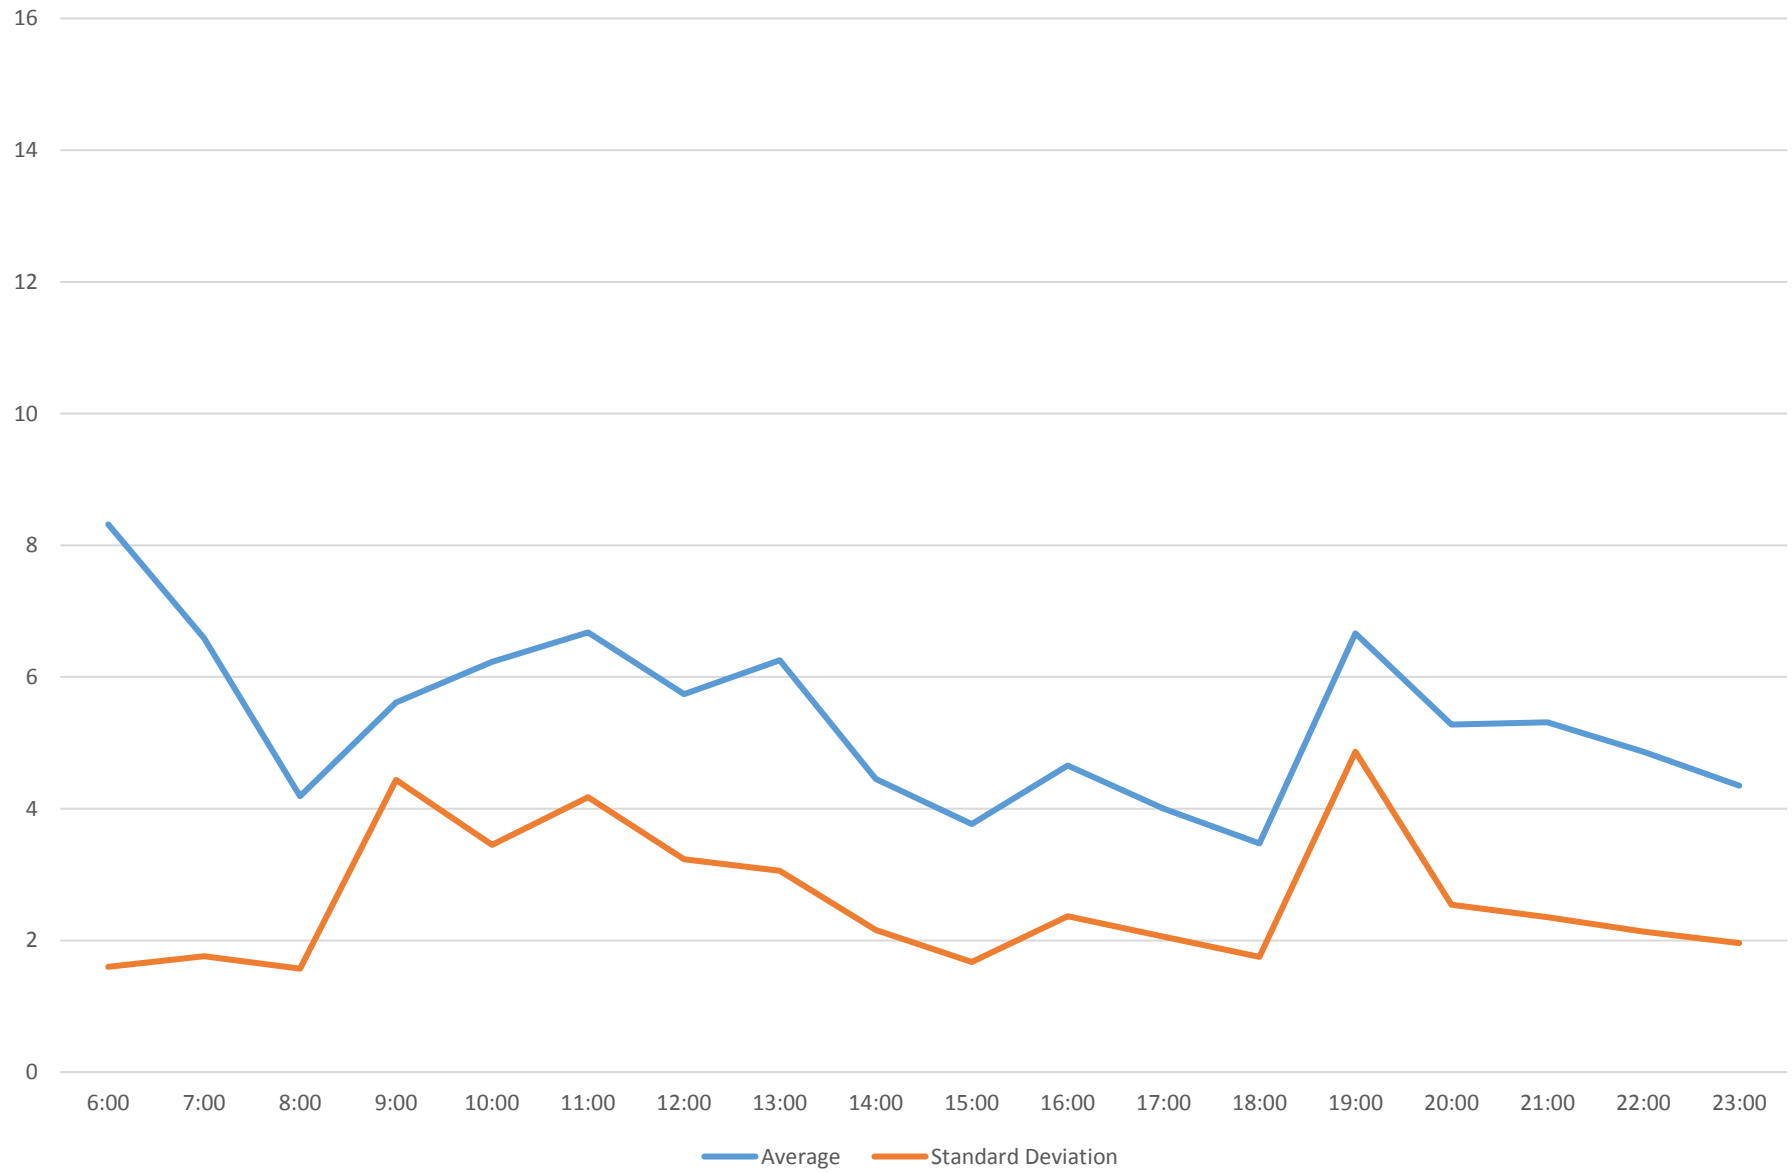

94 Wellesley Terminal Round Trip From W of Castle Frank Stn To W of Castle Frank Stn January 2016 Weekday Statistics