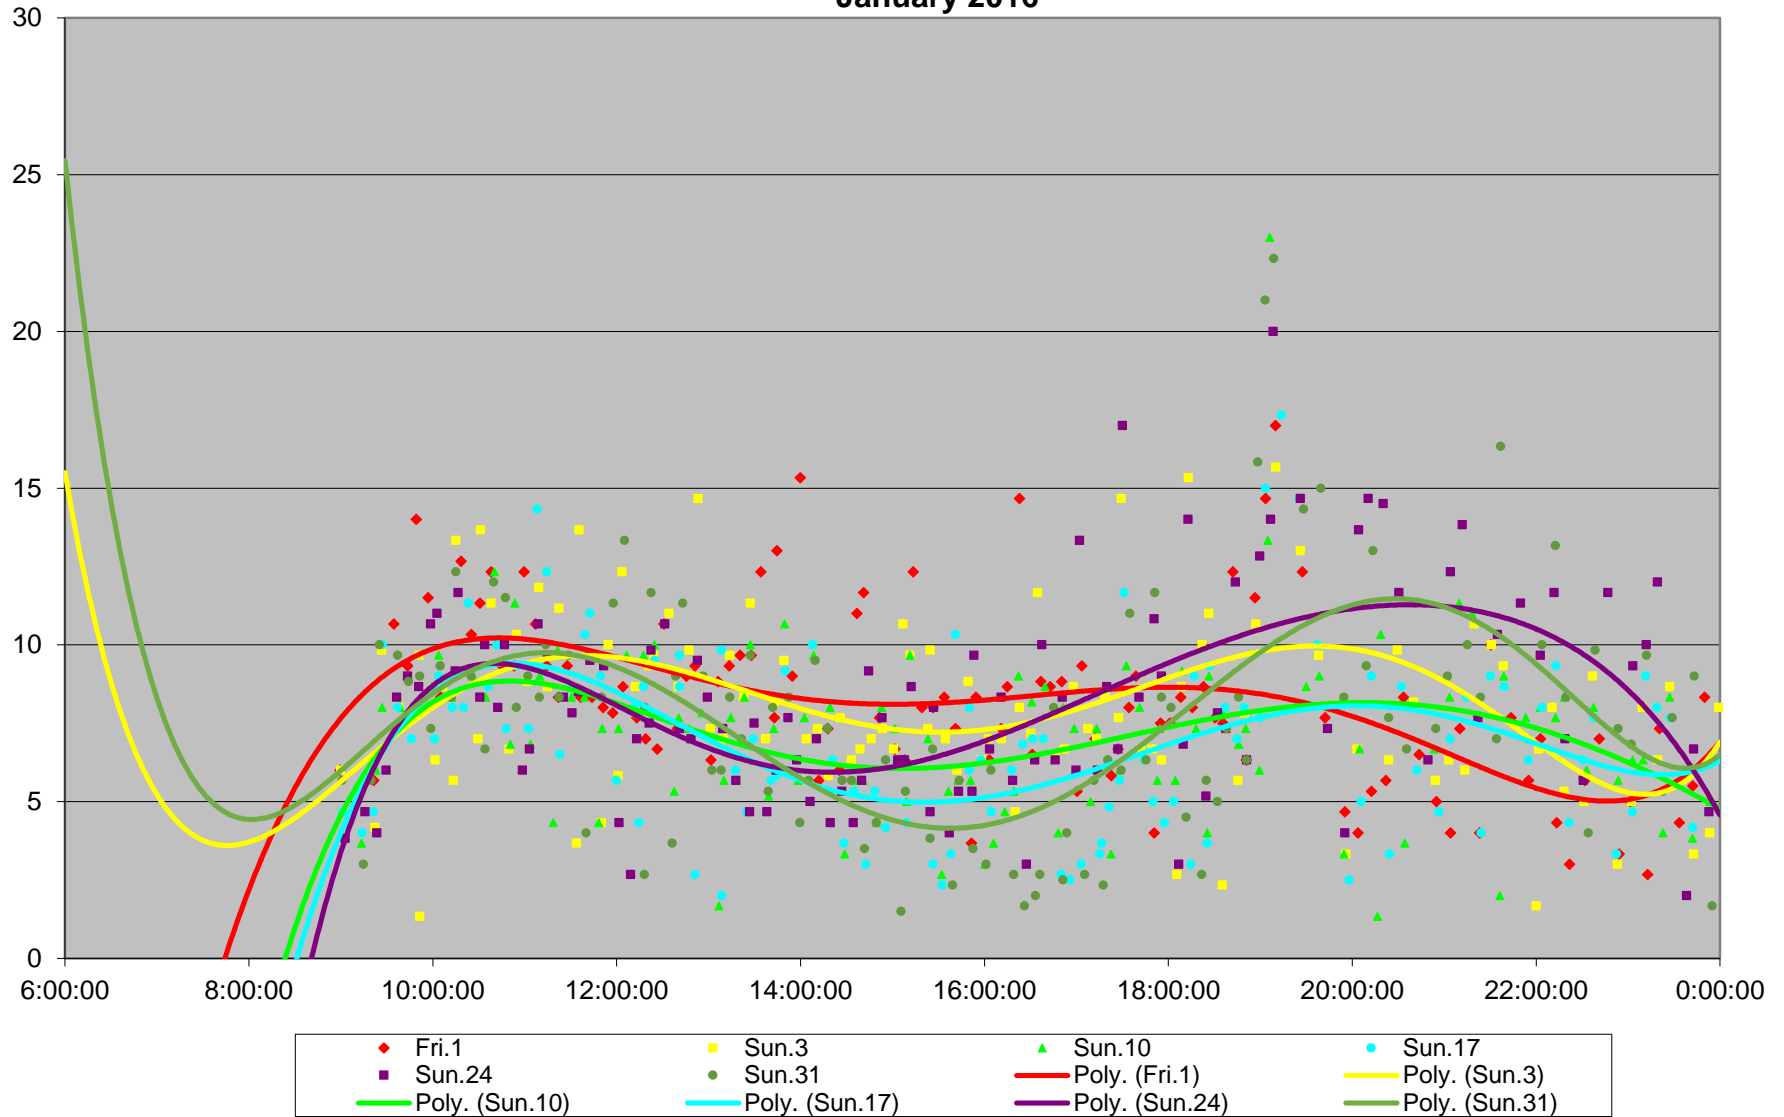

94 Wellesley Terminal Round Trip From W of Castle Frank Stn To W of Castle Frank Stn January 2016

94 Wellesley Terminal Round Trip From W of Castle Frank Stn To W of Castle Frank Stn January 2016 Weekday Statistics