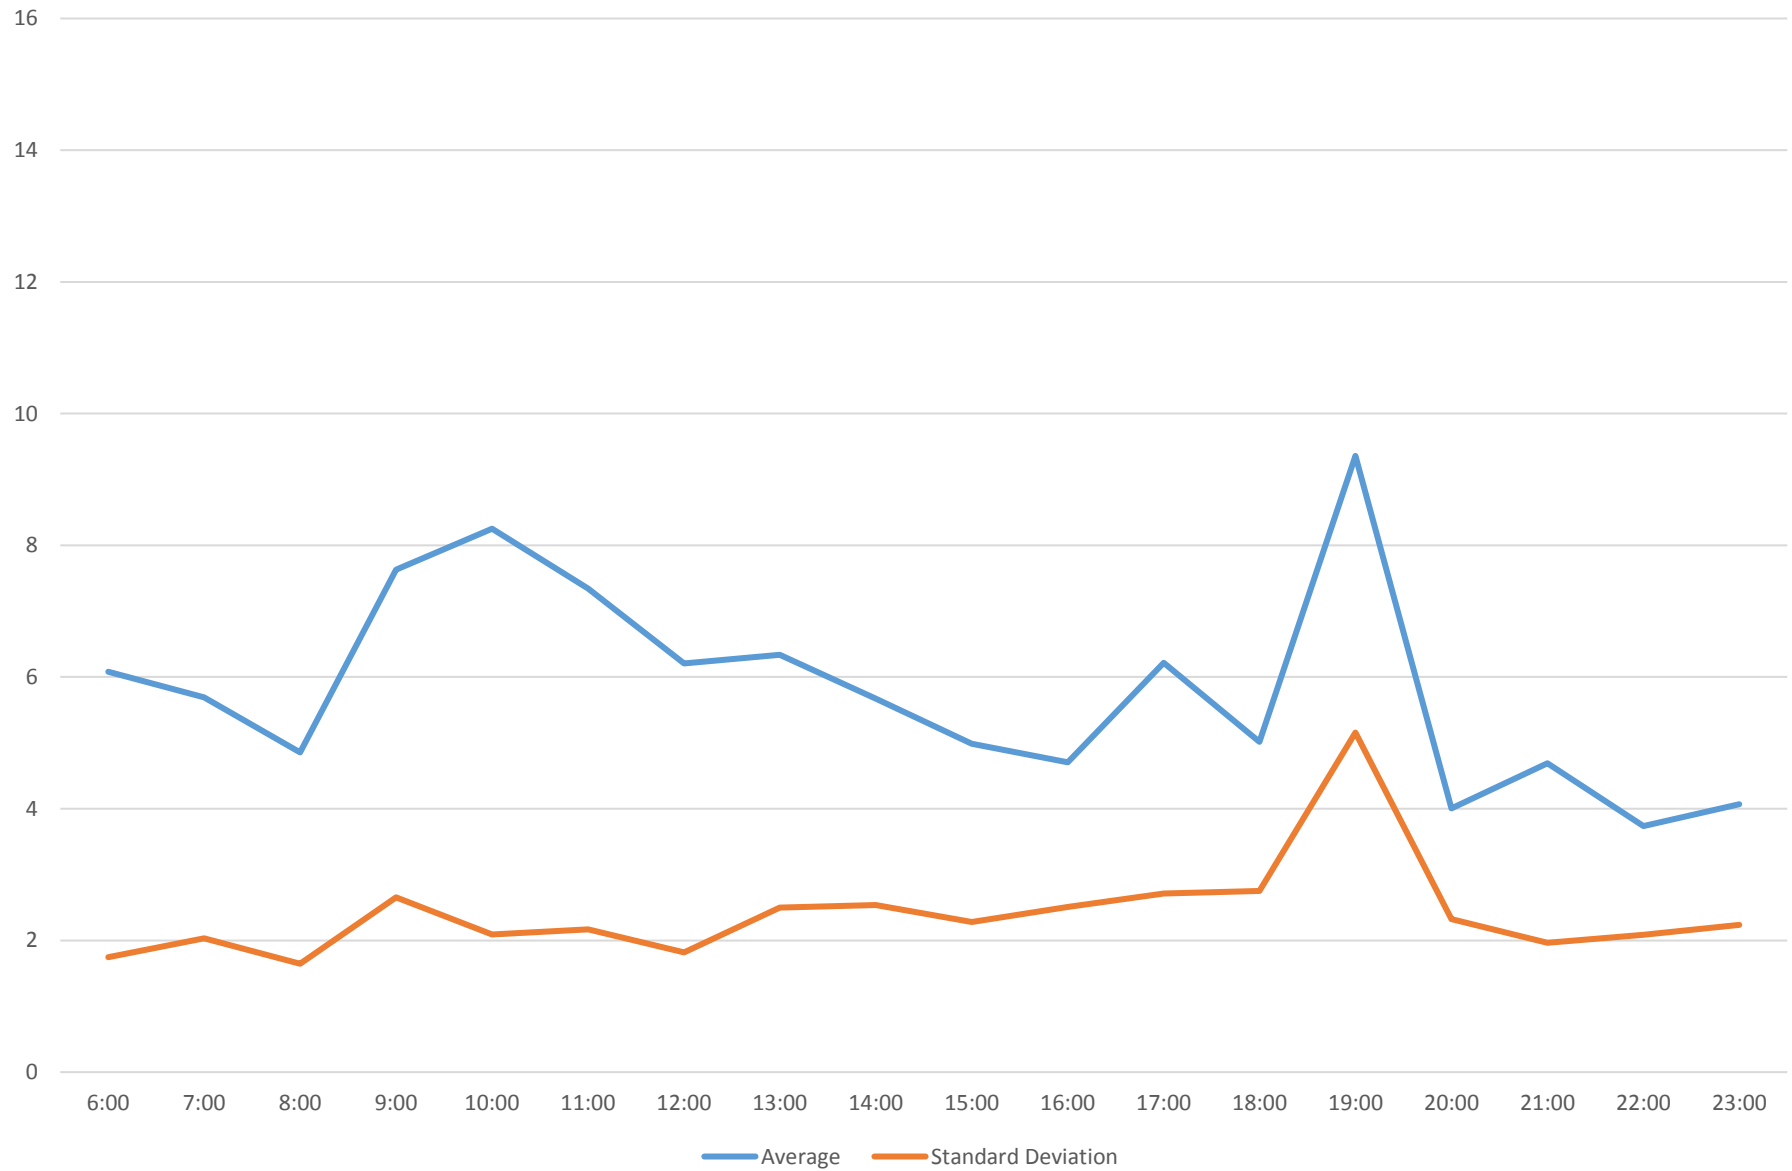

94 Wellesley Terminal Round Trip From W of Castle Frank Stn To W of Castle Frank Stn January 2016 Saturday Statistics