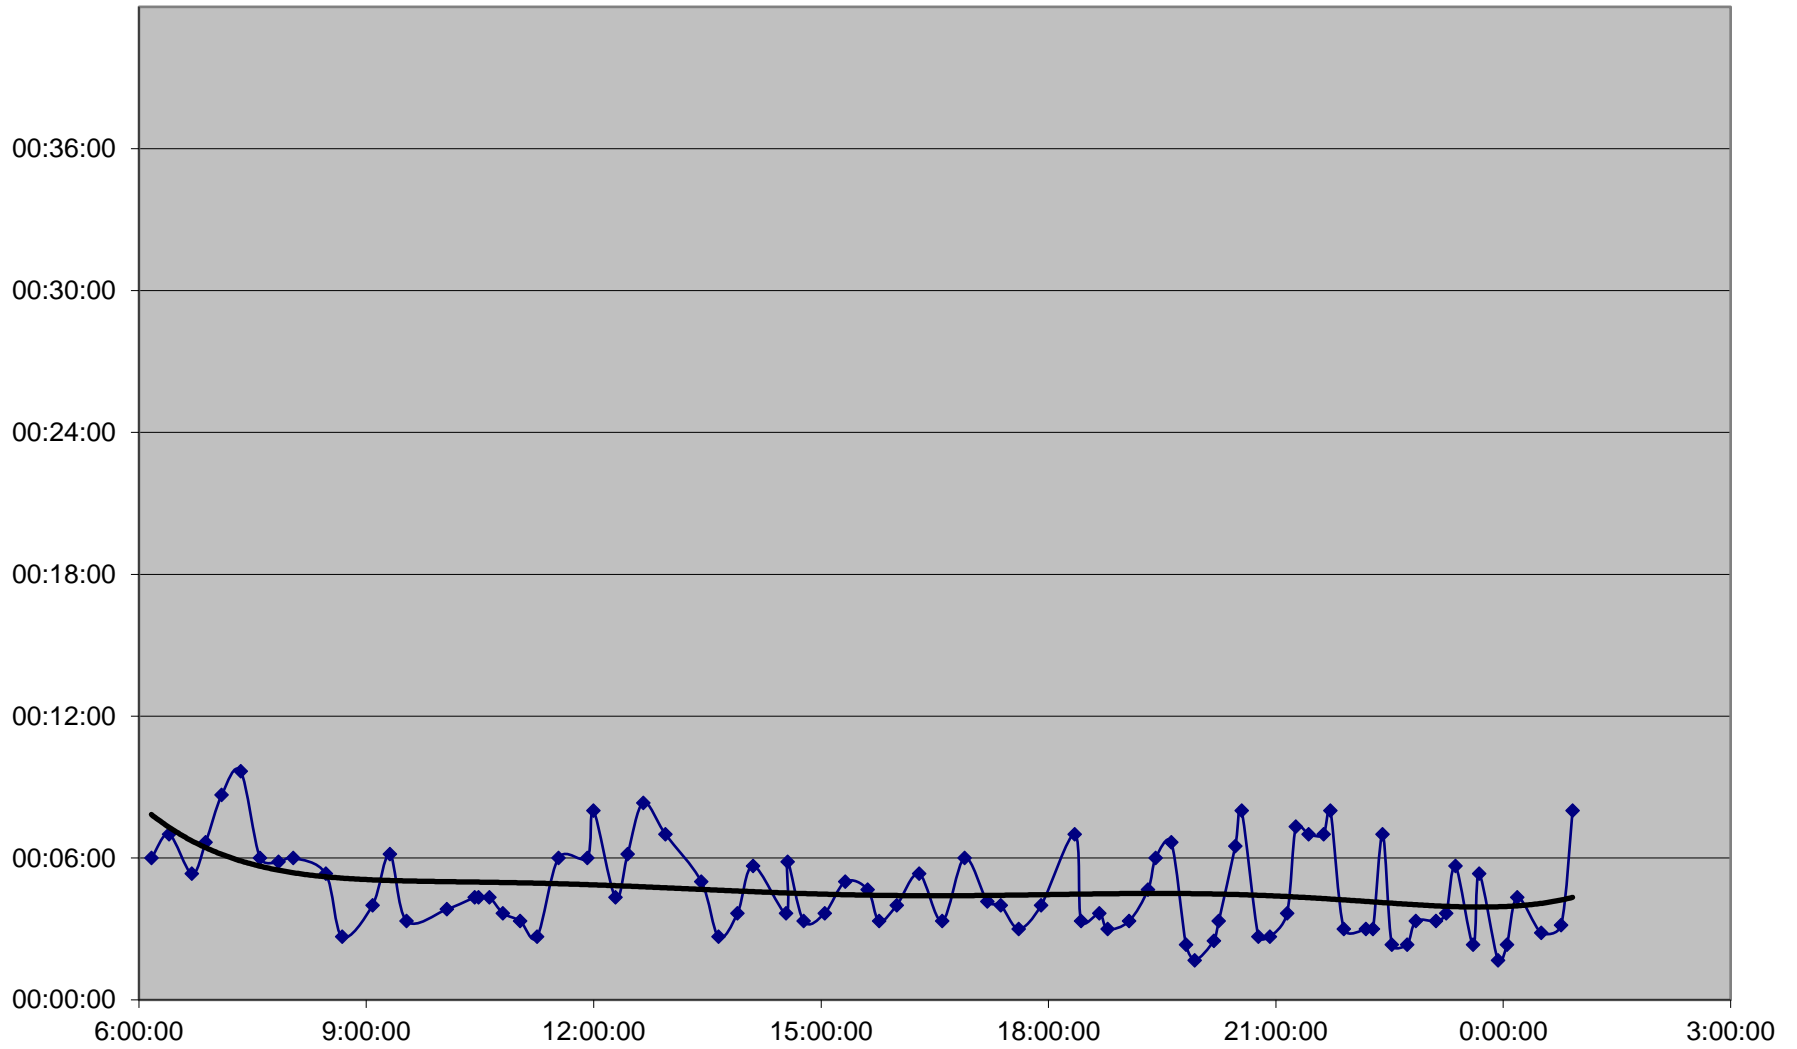

94 Wellesley Link Times Monday 18 Jan 2016 from W of Castle Frank Stn to Sherbourne St Westbound

**94 Wellesley Link Times Monday 18 Jan 2016 from Sherbourne St to E of Wellesley Stn
Westbound**

94 Wellesley Link Times Monday 18 Jan 2016 from E of Wellesley Stn to Bay St Westbound

94 Wellesley Link Times Monday 18 Jan 2016 from Bay St to Bathurst St Westbound

94 Wellesley Link Times Monday 18 Jan 2016 from Bathurst St to S of Bloor Westbound