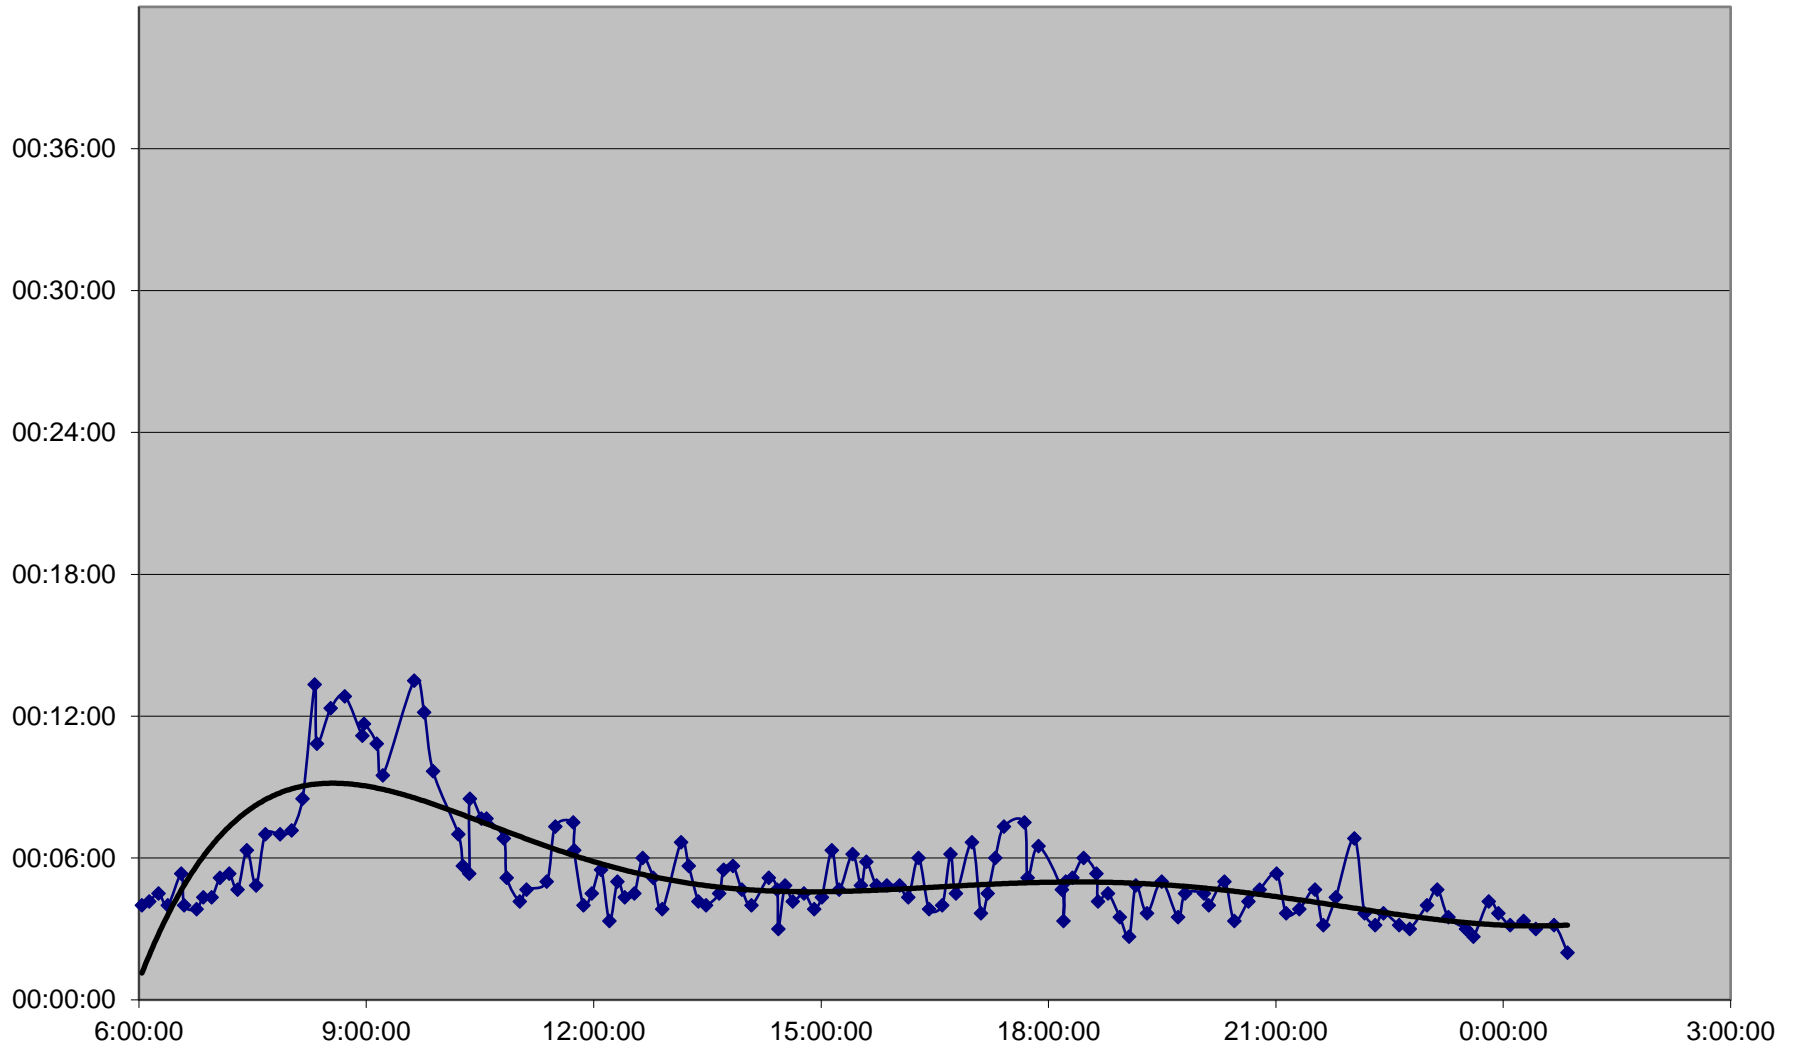

94 Wellesley Link Times Monday 18 Jan 2016 from W of Castle Frank Stn to Sherbourne St Westbound

**94 Wellesley Link Times Monday 18 Jan 2016 from Sherbourne St to E of Wellesley Stn
Westbound**

94 Wellesley Link Times Monday 18 Jan 2016 from E of Wellesley Stn to Bay St Westbound

94 Wellesley Link Times Monday 18 Jan 2016 from Bay St to Bathurst St Westbound

94 Wellesley Link Times Monday 18 Jan 2016 from Bathurst St to S of Bloor Westbound