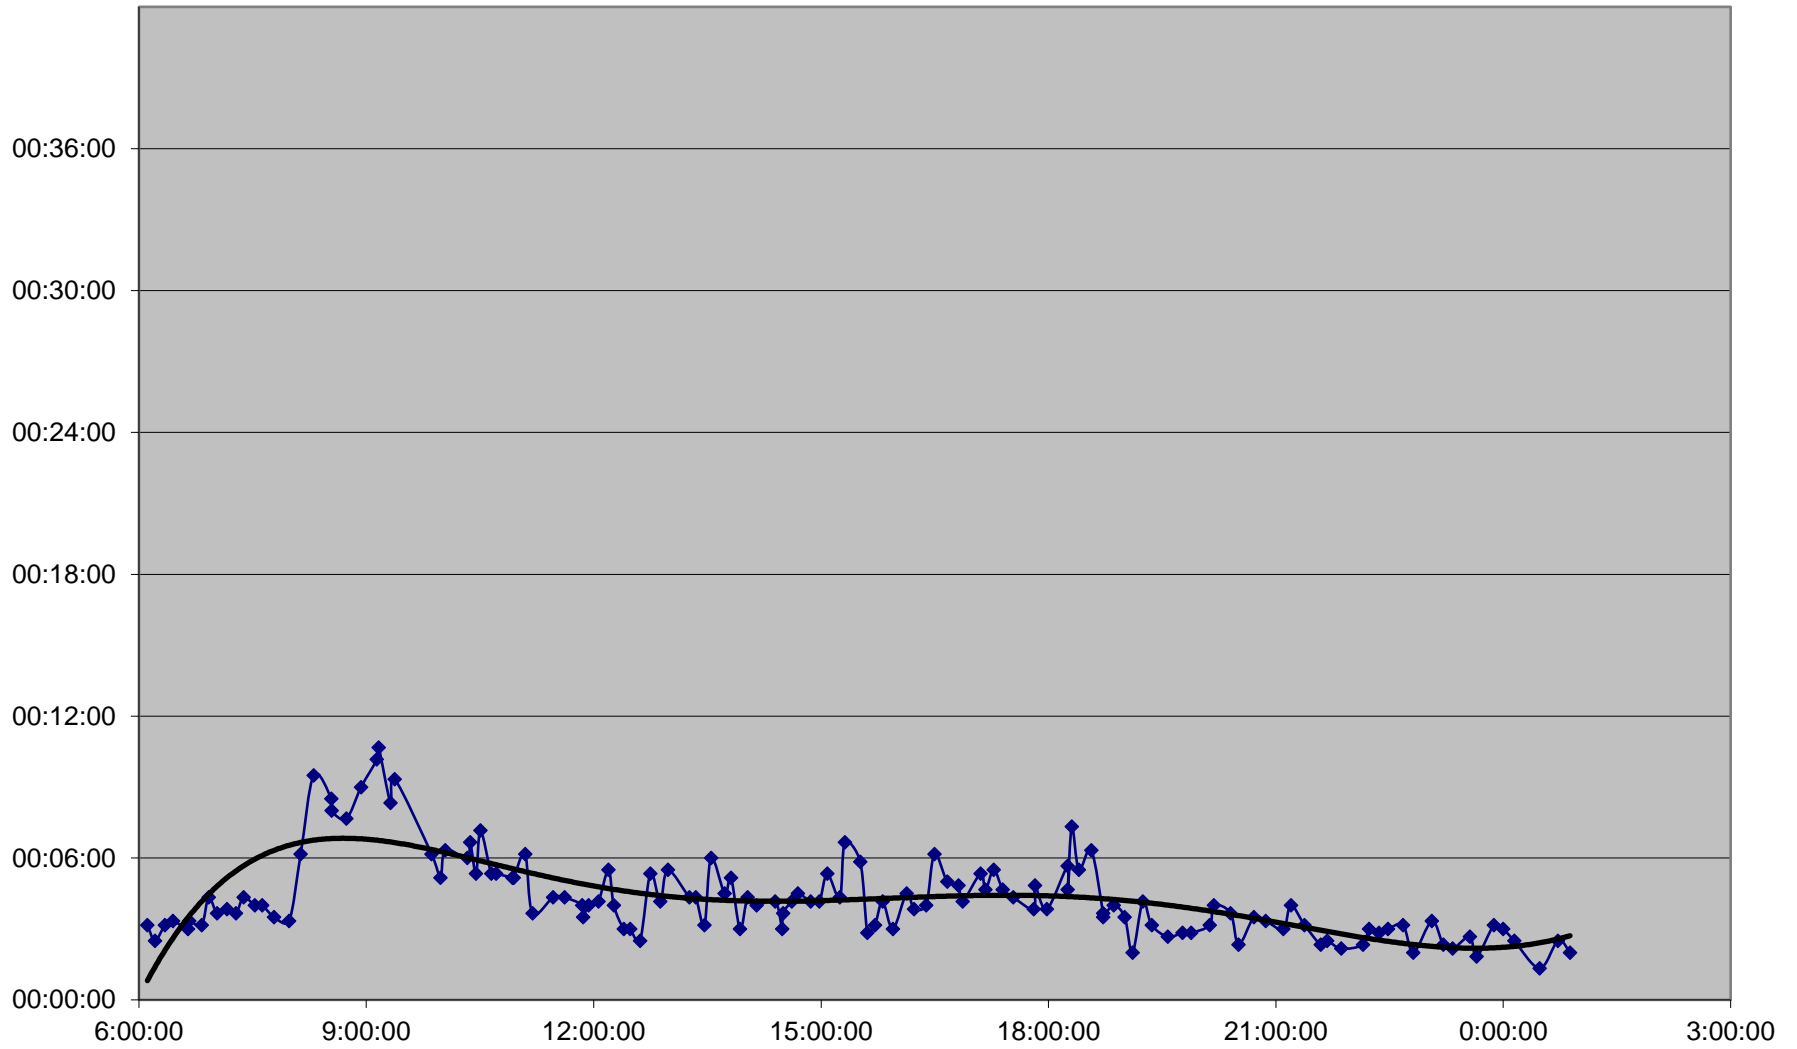

94 Wellesley Link Times Monday 18 Jan 2016 from W of Castle Frank Stn to Sherbourne St Westbound

**94 Wellesley Link Times Monday 18 Jan 2016 from Sherbourne St to E of Wellesley Stn
Westbound**

94 Wellesley Link Times Monday 18 Jan 2016 from E of Wellesley Stn to Bay St Westbound

94 Wellesley Link Times Monday 18 Jan 2016 from Bay St to Bathurst St Westbound

94 Wellesley Link Times Monday 18 Jan 2016 from Bathurst St to S of Bloor Westbound