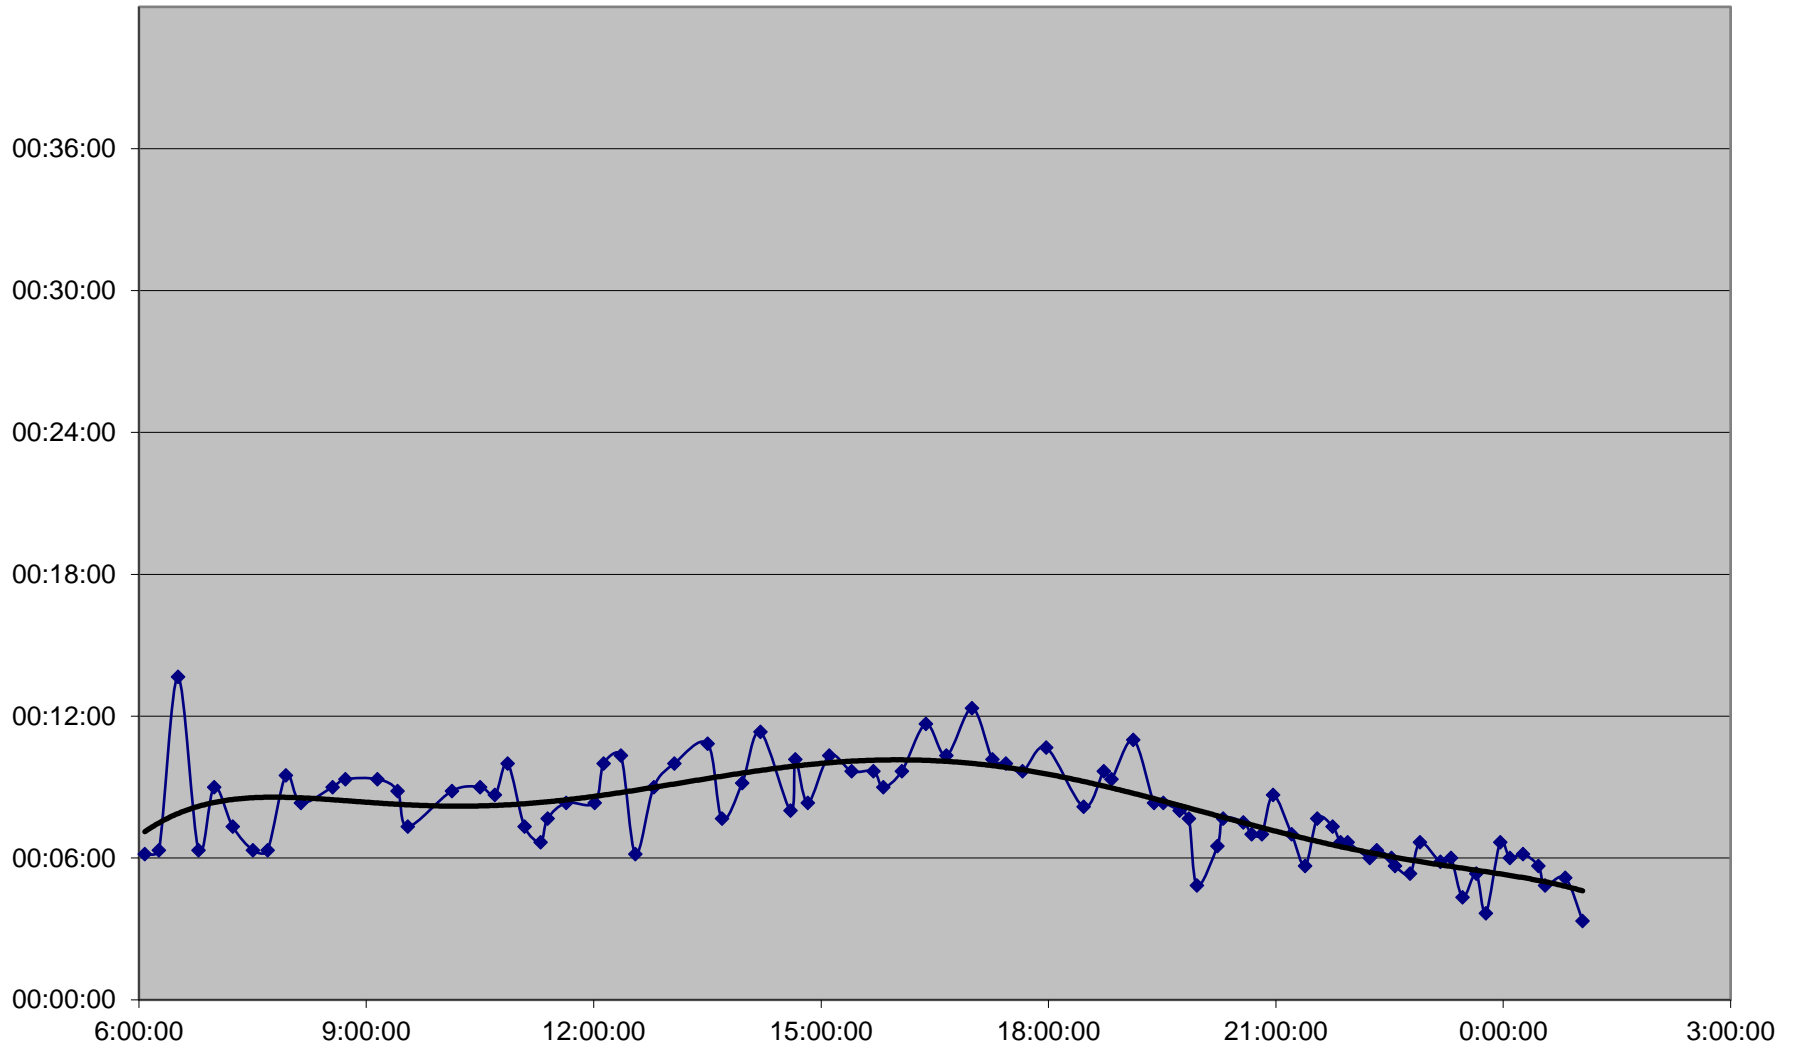

94 Wellesley Link Times Monday 18 Jan 2016 from W of Castle Frank Stn to Sherbourne St Westbound

**94 Wellesley Link Times Monday 18 Jan 2016 from Sherbourne St to E of Wellesley Stn
Westbound**

94 Wellesley Link Times Monday 18 Jan 2016 from E of Wellesley Stn to Bay St Westbound

94 Wellesley Link Times Monday 18 Jan 2016 from Bay St to Bathurst St Westbound

94 Wellesley Link Times Monday 18 Jan 2016 from Bathurst St to S of Bloor Westbound