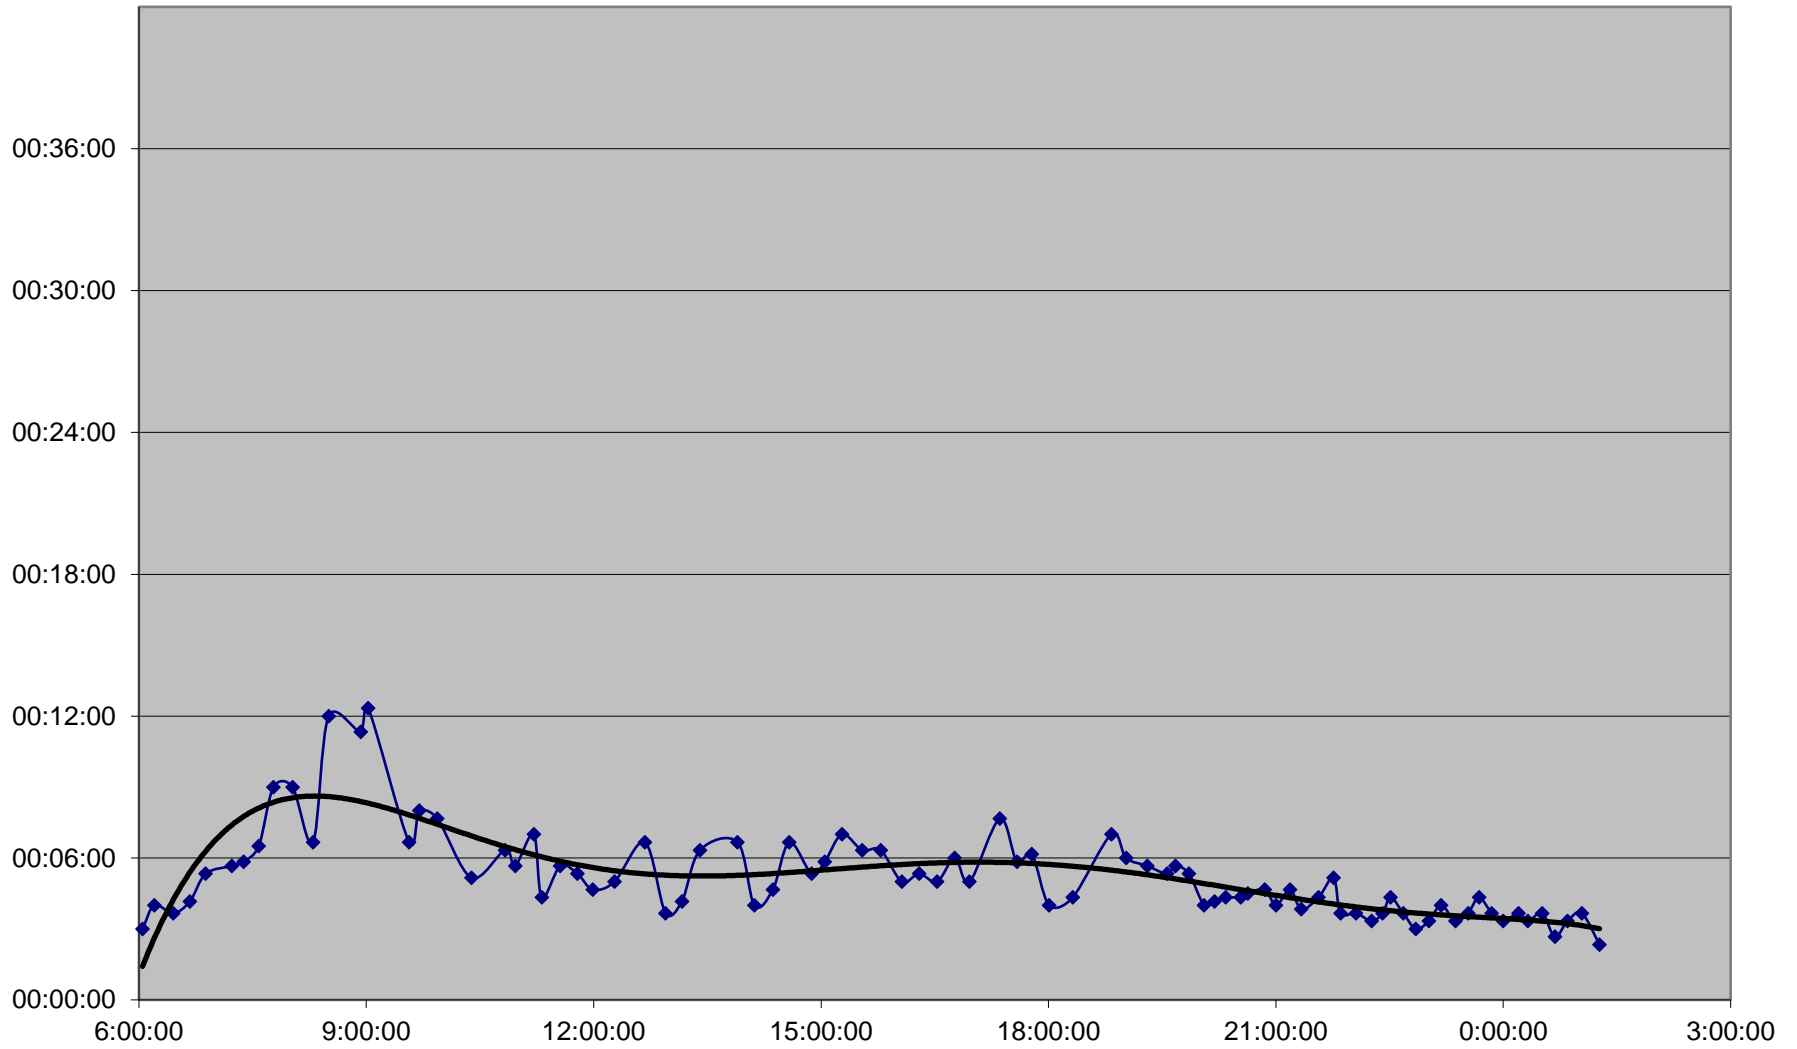

94 Wellesley Link Times Monday 18 Jan 2016 from S of Bloor to Bathurst St Southbound

94 Wellesley Link Times Monday 18 Jan 2016 from Bathurst St to Bay St Eastbound

94 Wellesley Link Times Monday 18 Jan 2016 from Bay St to E of Wellesley Stn Eastbound

94 Wellesley Link Times Monday 18 Jan 2016 from E of Wellesley Stn to Sherbourne St Eastbound

94 Wellesley Link Times Monday 18 Jan 2016 from Sherbourne St to W of Castle Frank Stn Eastbound