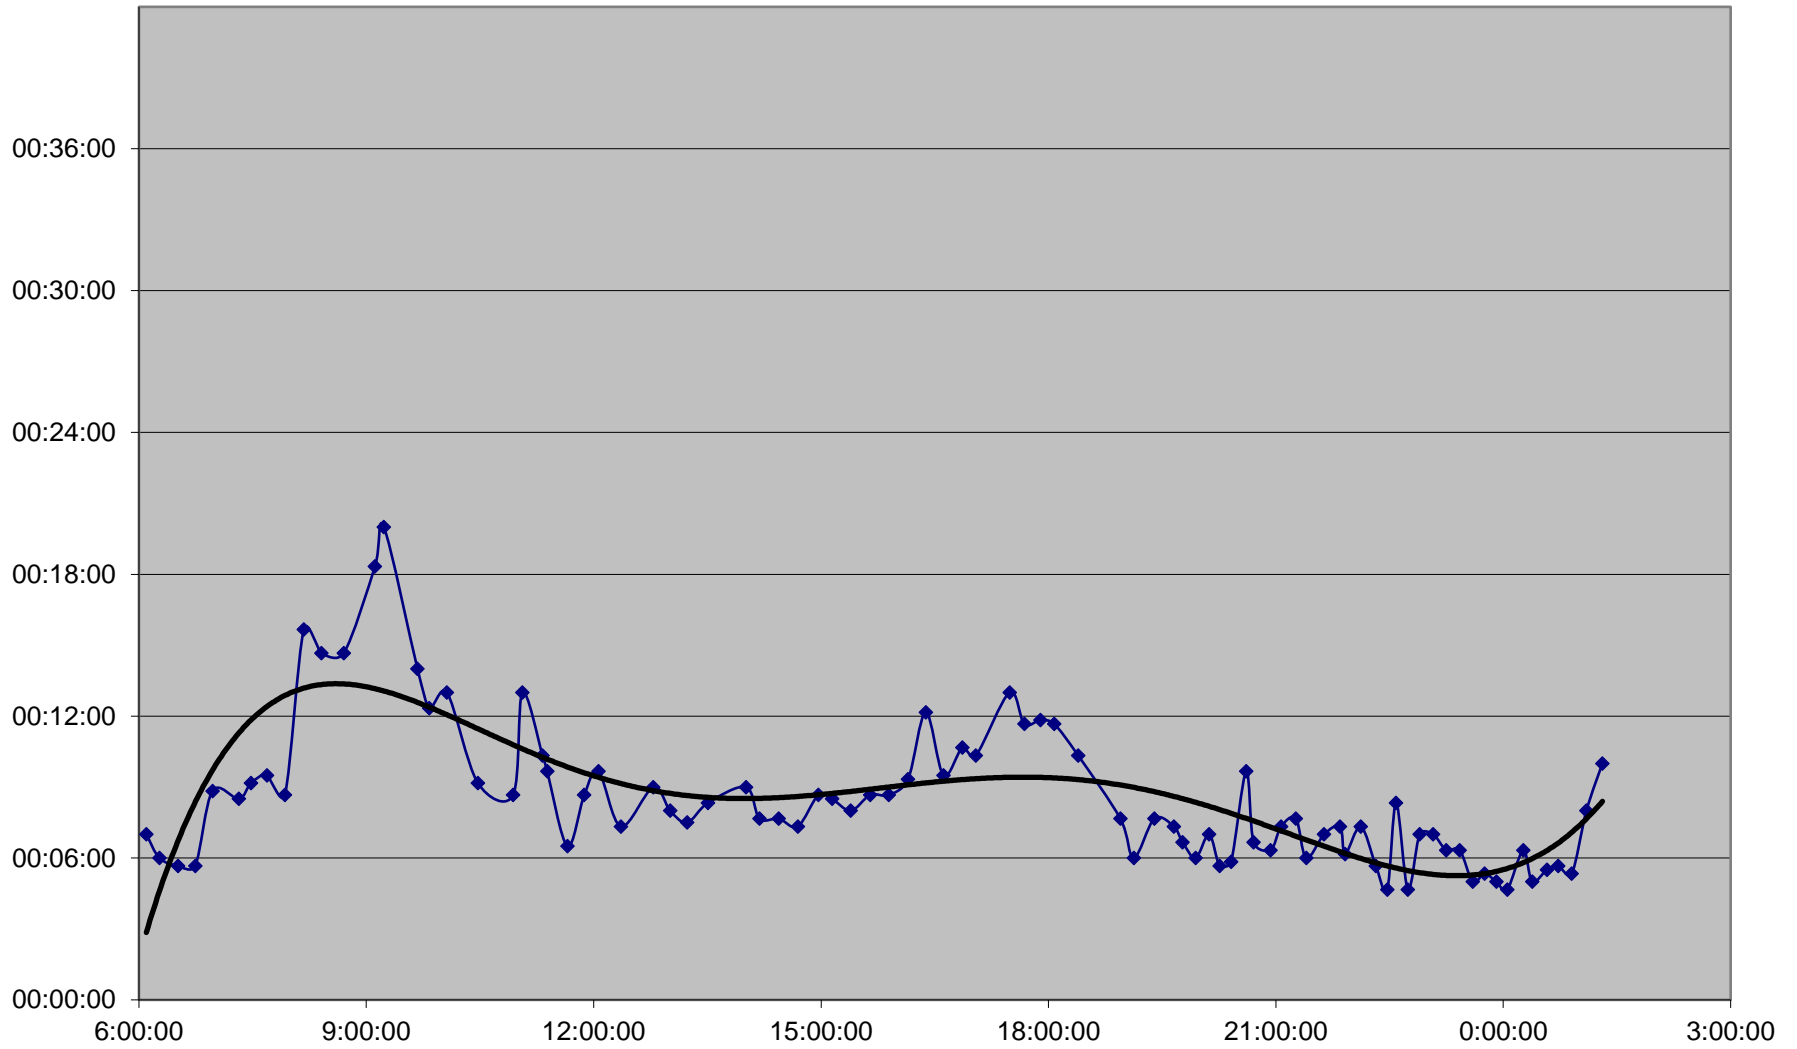

94 Wellesley Link Times Monday 18 Jan 2016 from S of Bloor to Bathurst St Southbound

94 Wellesley Link Times Monday 18 Jan 2016 from Bathurst St to Bay St Eastbound

94 Wellesley Link Times Monday 18 Jan 2016 from Bay St to E of Wellesley Stn Eastbound

94 Wellesley Link Times Monday 18 Jan 2016 from E of Wellesley Stn to Sherbourne St Eastbound

94 Wellesley Link Times Monday 18 Jan 2016 from Sherbourne St to W of Castle Frank Stn Eastbound