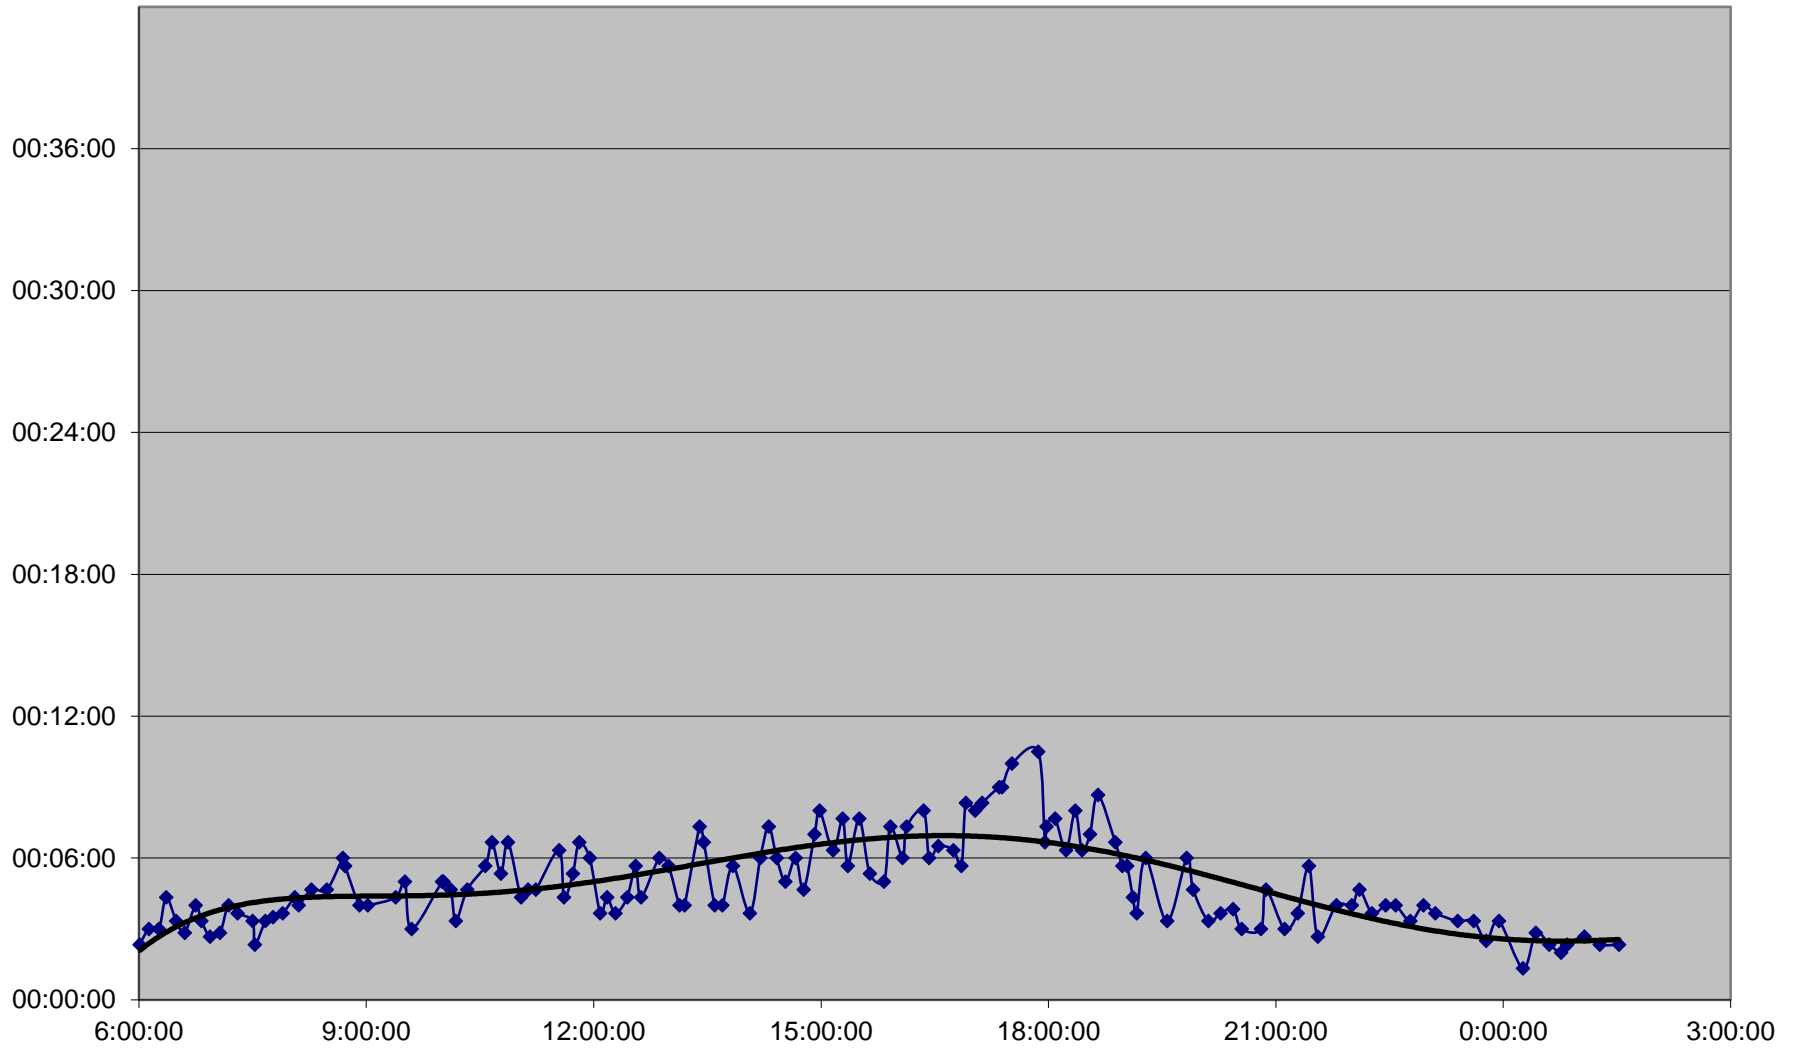

94 Wellesley Link Times Monday 18 Jan 2016 from S of Bloor to Bathurst St Southbound

94 Wellesley Link Times Monday 18 Jan 2016 from Bathurst St to Bay St Eastbound

94 Wellesley Link Times Monday 18 Jan 2016 from Bay St to E of Wellesley Stn Eastbound

94 Wellesley Link Times Monday 18 Jan 2016 from E of Wellesley Stn to Sherbourne St Eastbound

94 Wellesley Link Times Monday 18 Jan 2016 from Sherbourne St to W of Castle Frank Stn Eastbound