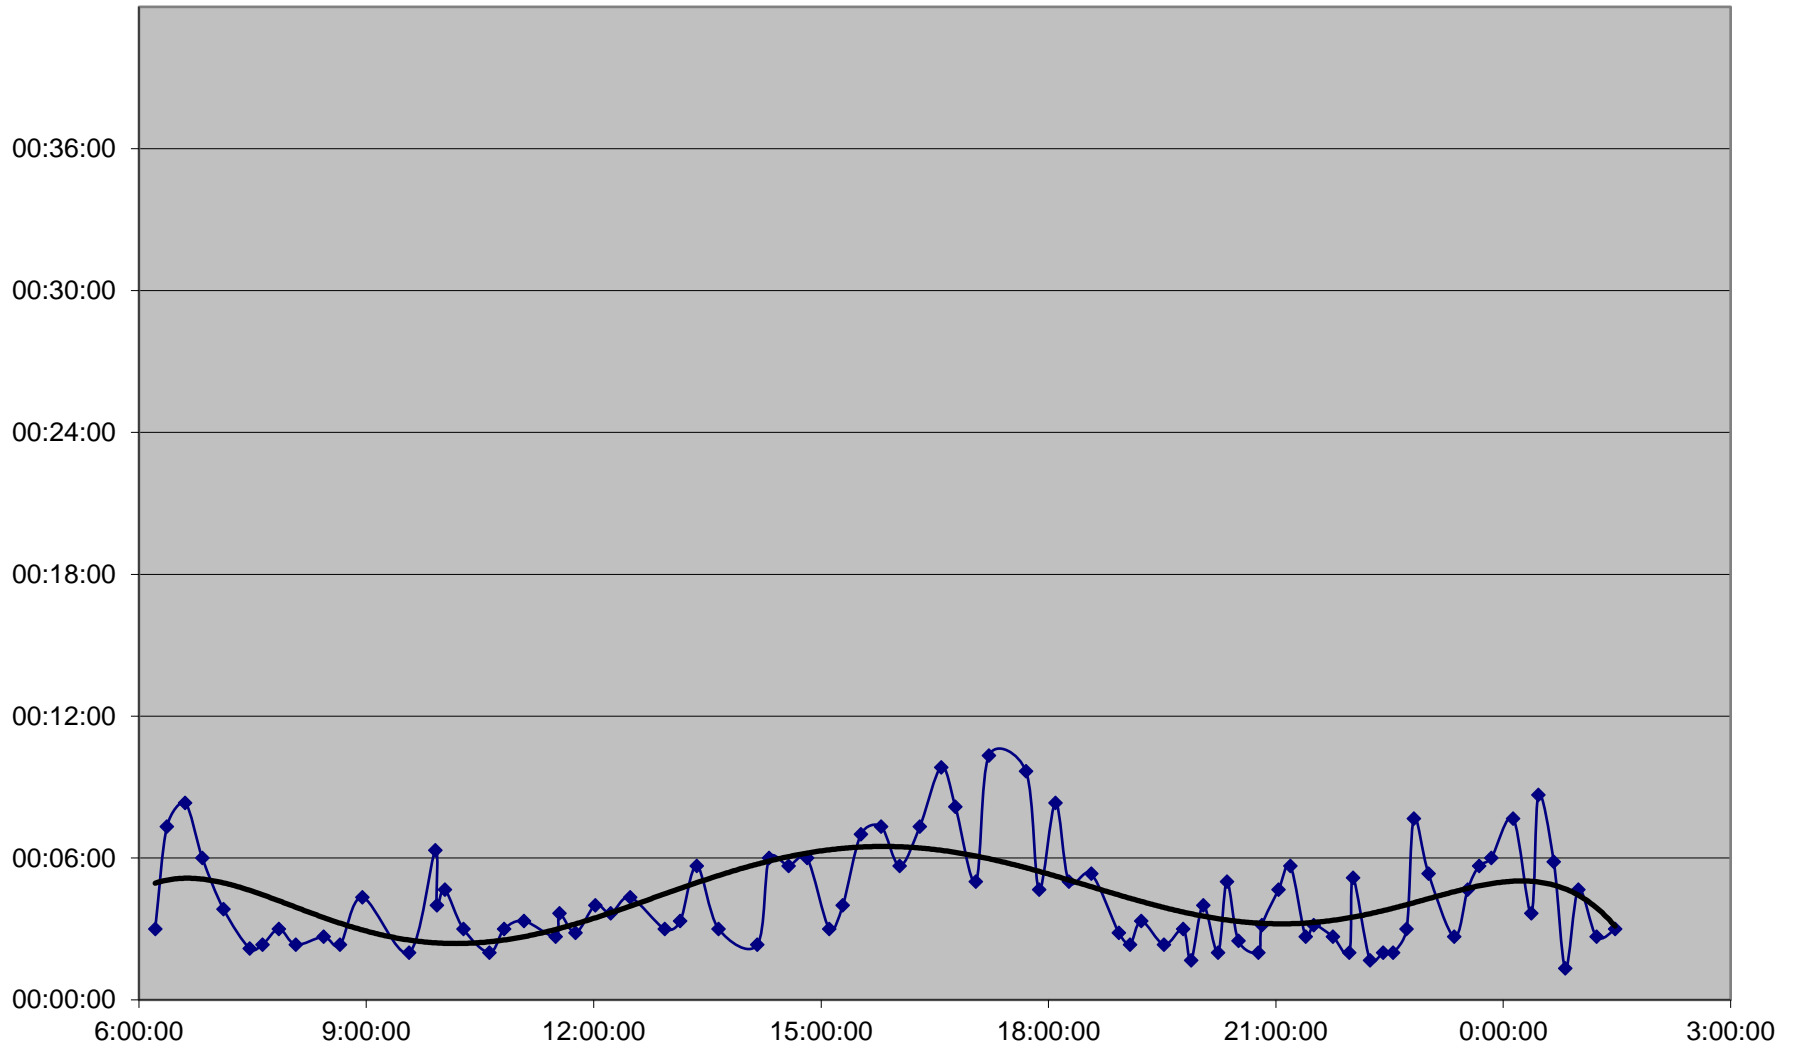

94 Wellesley Link Times Monday 18 Jan 2016 from S of Bloor to Bathurst St Southbound

94 Wellesley Link Times Monday 18 Jan 2016 from Bathurst St to Bay St Eastbound

94 Wellesley Link Times Monday 18 Jan 2016 from Bay St to E of Wellesley Stn Eastbound

94 Wellesley Link Times Monday 18 Jan 2016 from E of Wellesley Stn to Sherbourne St Eastbound

94 Wellesley Link Times Monday 18 Jan 2016 from Sherbourne St to W of Castle Frank Stn Eastbound