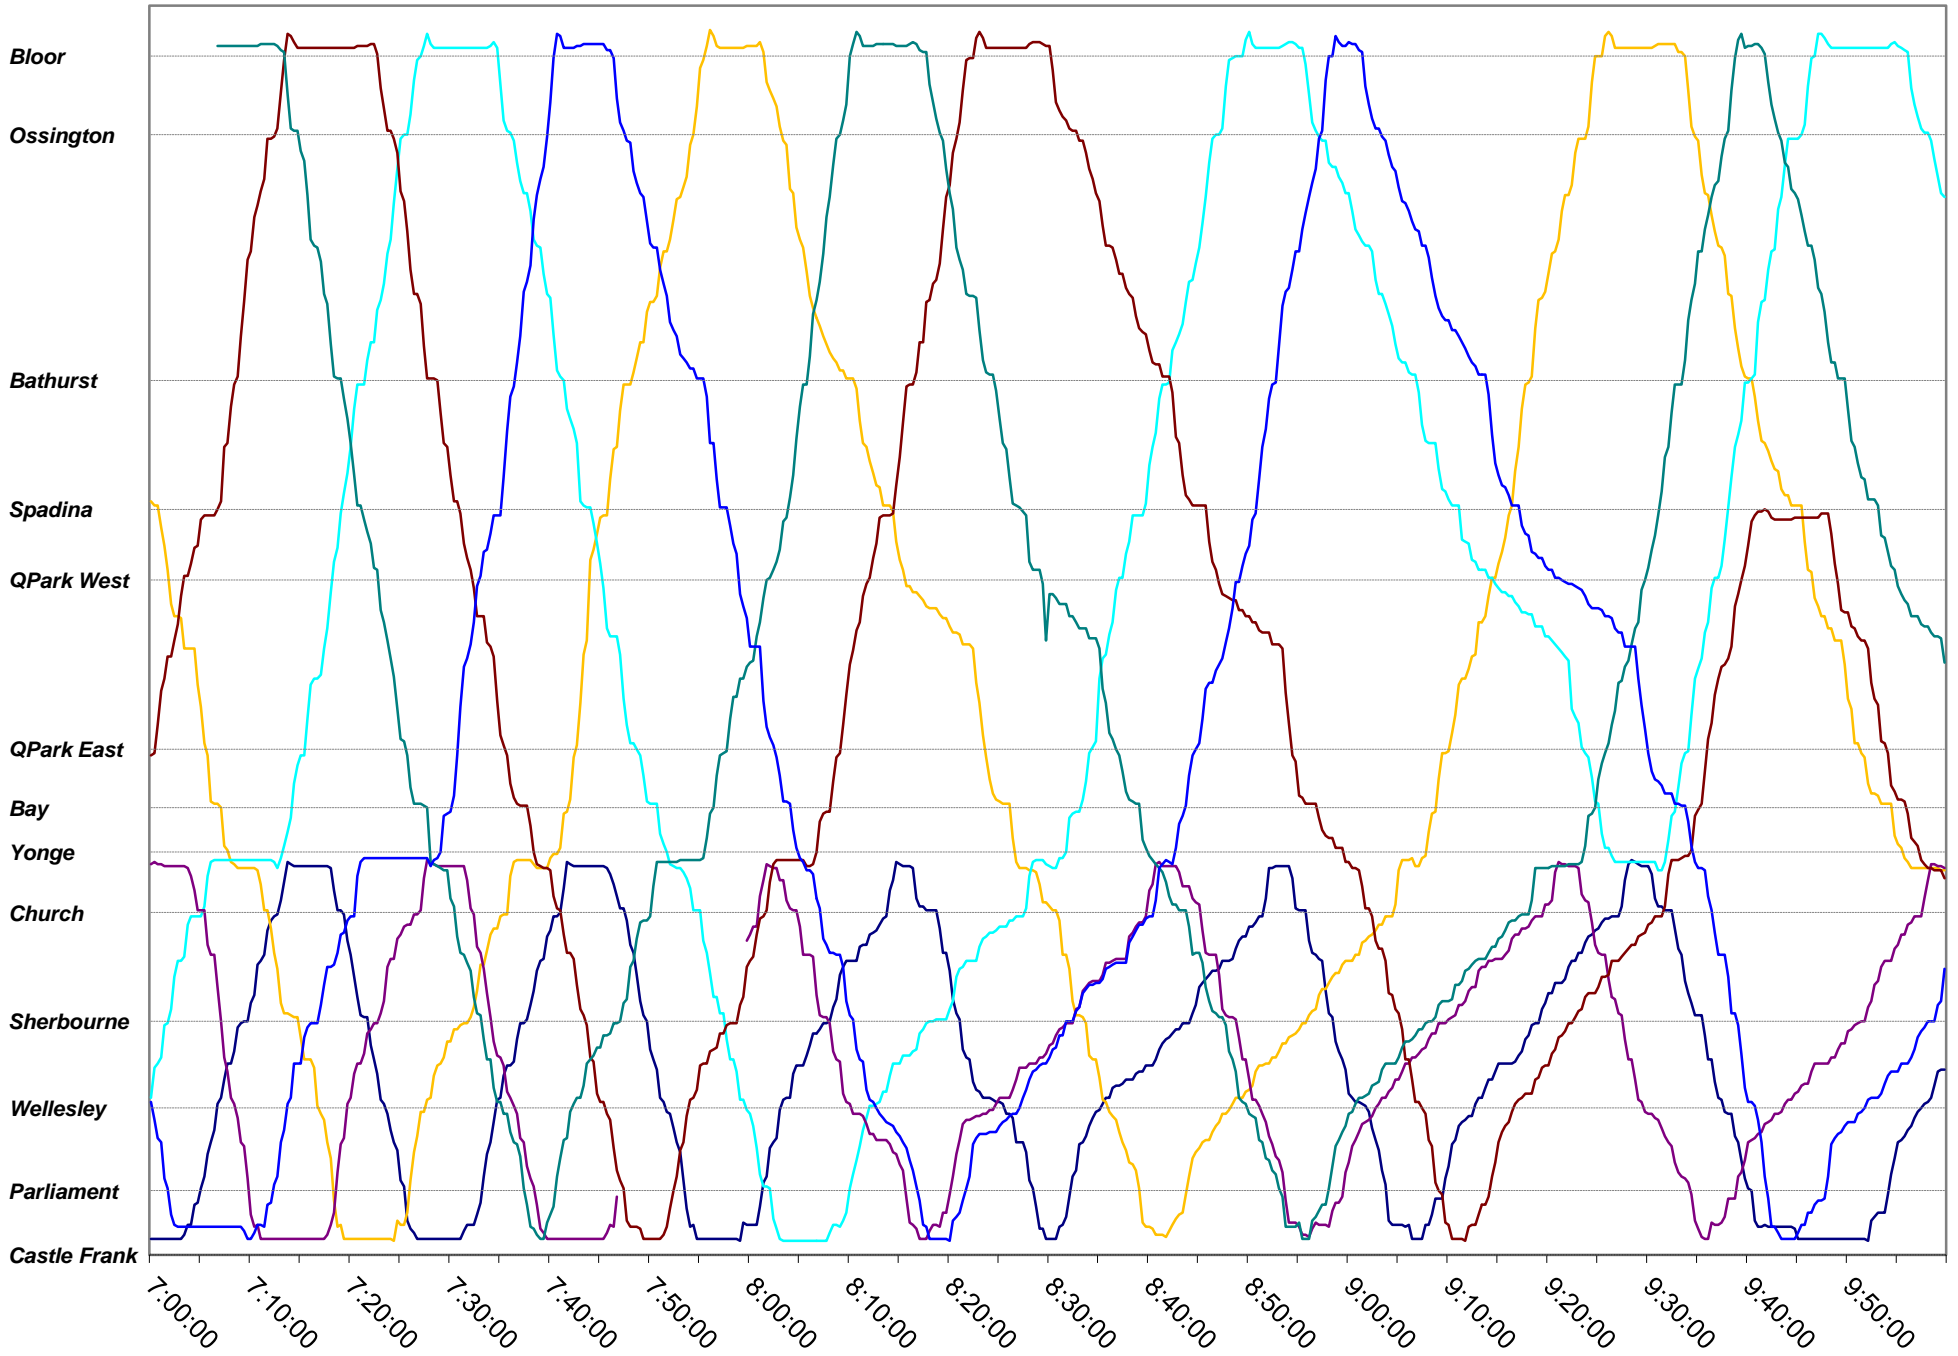

94 Wellesley Monday 18 Jan 2016

94 Wellesley Monday 18 Jan 2016

94 Wellesley Monday 18 Jan 2016

94 Wellesley Monday 18 Jan 2016

94 Wellesley Monday 18 Jan 2016

94 Wellesley Monday 18 Jan 2016