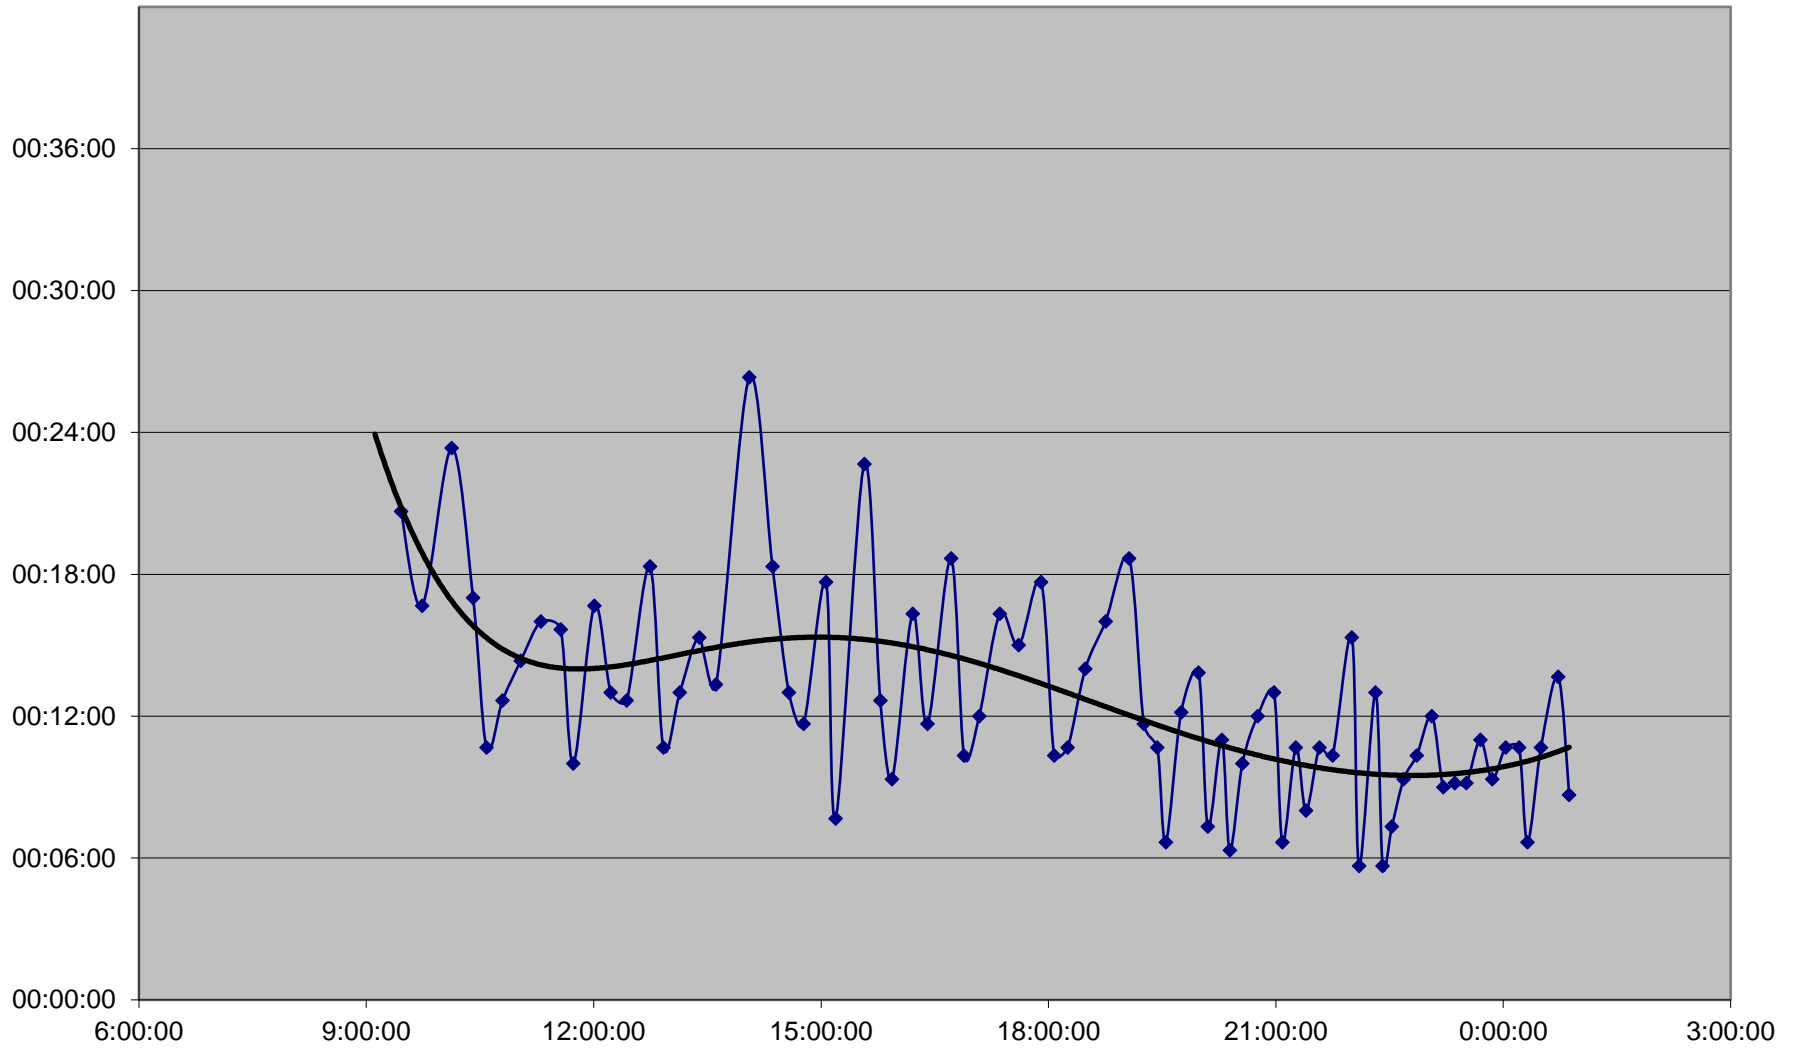

94 Wellesley Headways Friday 1 Jan 2016 at W of Castle Frank Stn Westbound

94 Wellesley Headways Friday 1 Jan 2016 at Sherbourne St Westbound

94 Wellesley Headways Friday 1 Jan 2016 at E of Wellesley Stn Westbound

94 Wellesley Headways Friday 1 Jan 2016 at Bay St Westbound

94 Wellesley Headways Friday 1 Jan 2016 at Bathurst St Westbound

94 Wellesley Headways Friday 1 Jan 2016 at S of Bloor Northbound