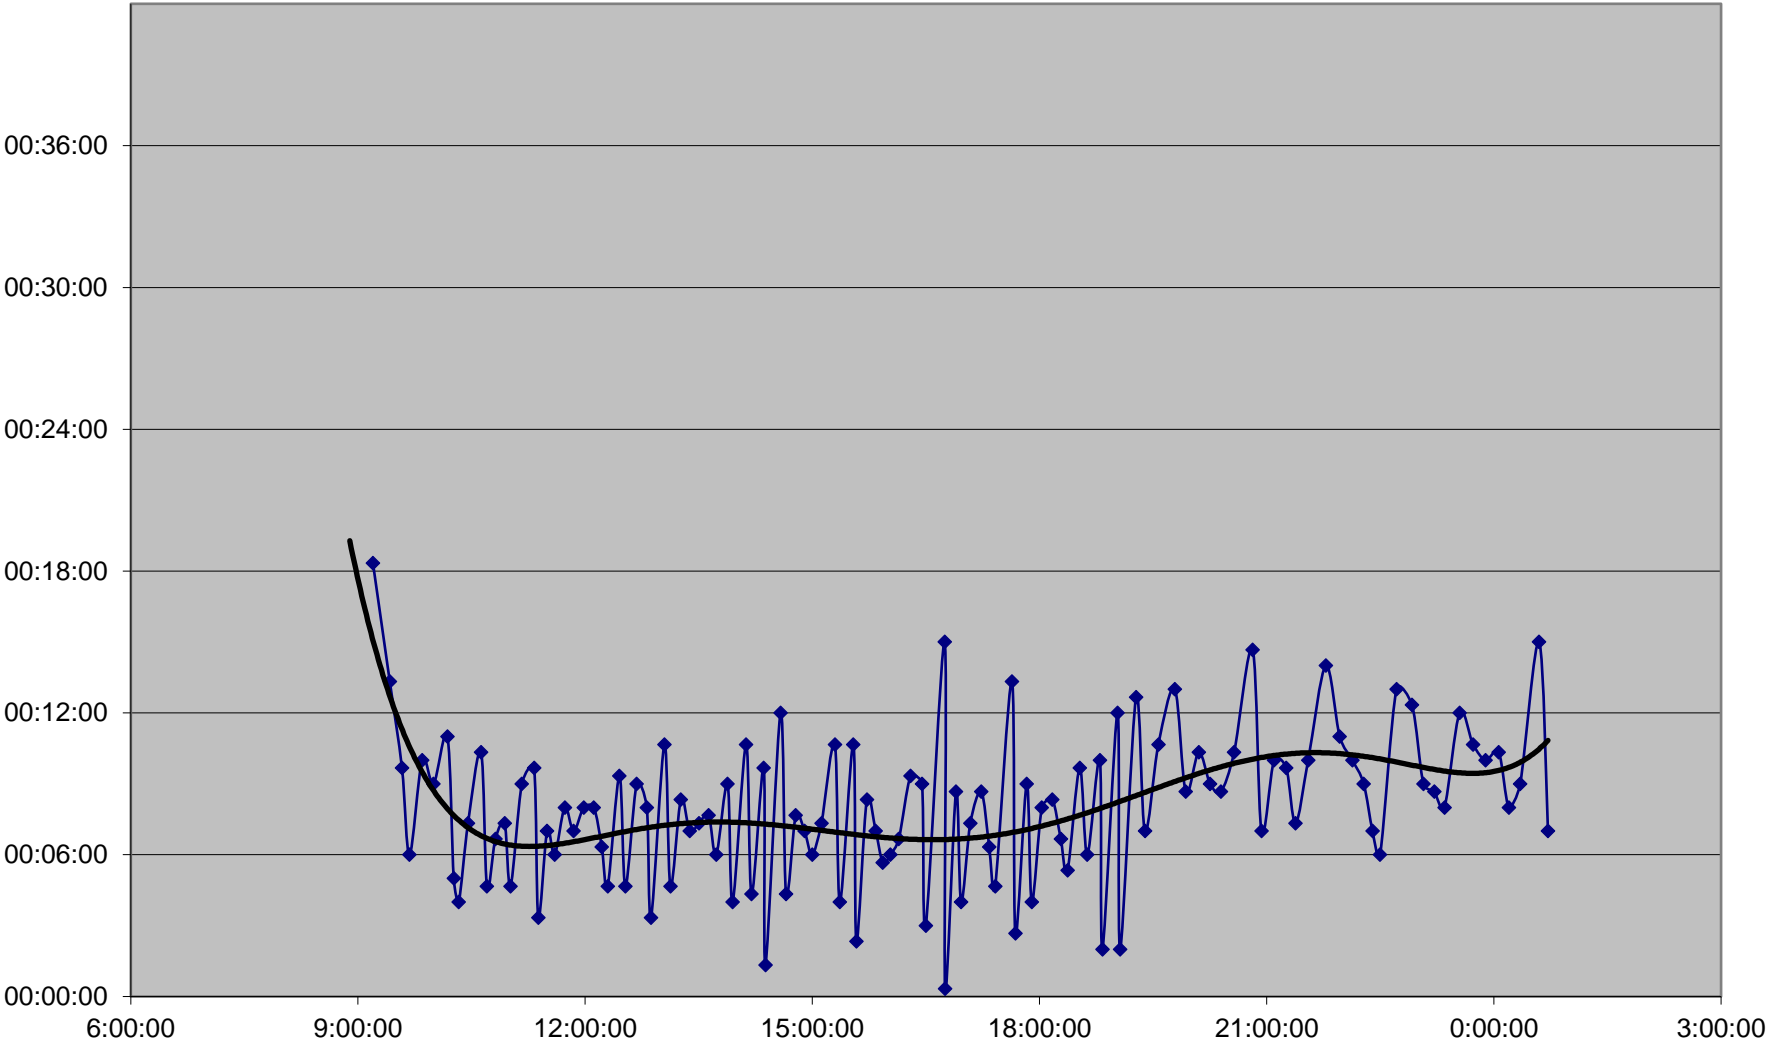

94 Wellesley Headways Friday 1 Jan 2016 at W of Castle Frank Stn Westbound

94 Wellesley Headways Friday 1 Jan 2016 at Sherbourne St Westbound

94 Wellesley Headways Friday 1 Jan 2016 at E of Wellesley Stn Westbound

94 Wellesley Headways Friday 1 Jan 2016 at Bay St Westbound

94 Wellesley Headways Friday 1 Jan 2016 at Bathurst St Westbound

94 Wellesley Headways Friday 1 Jan 2016 at S of Bloor Northbound