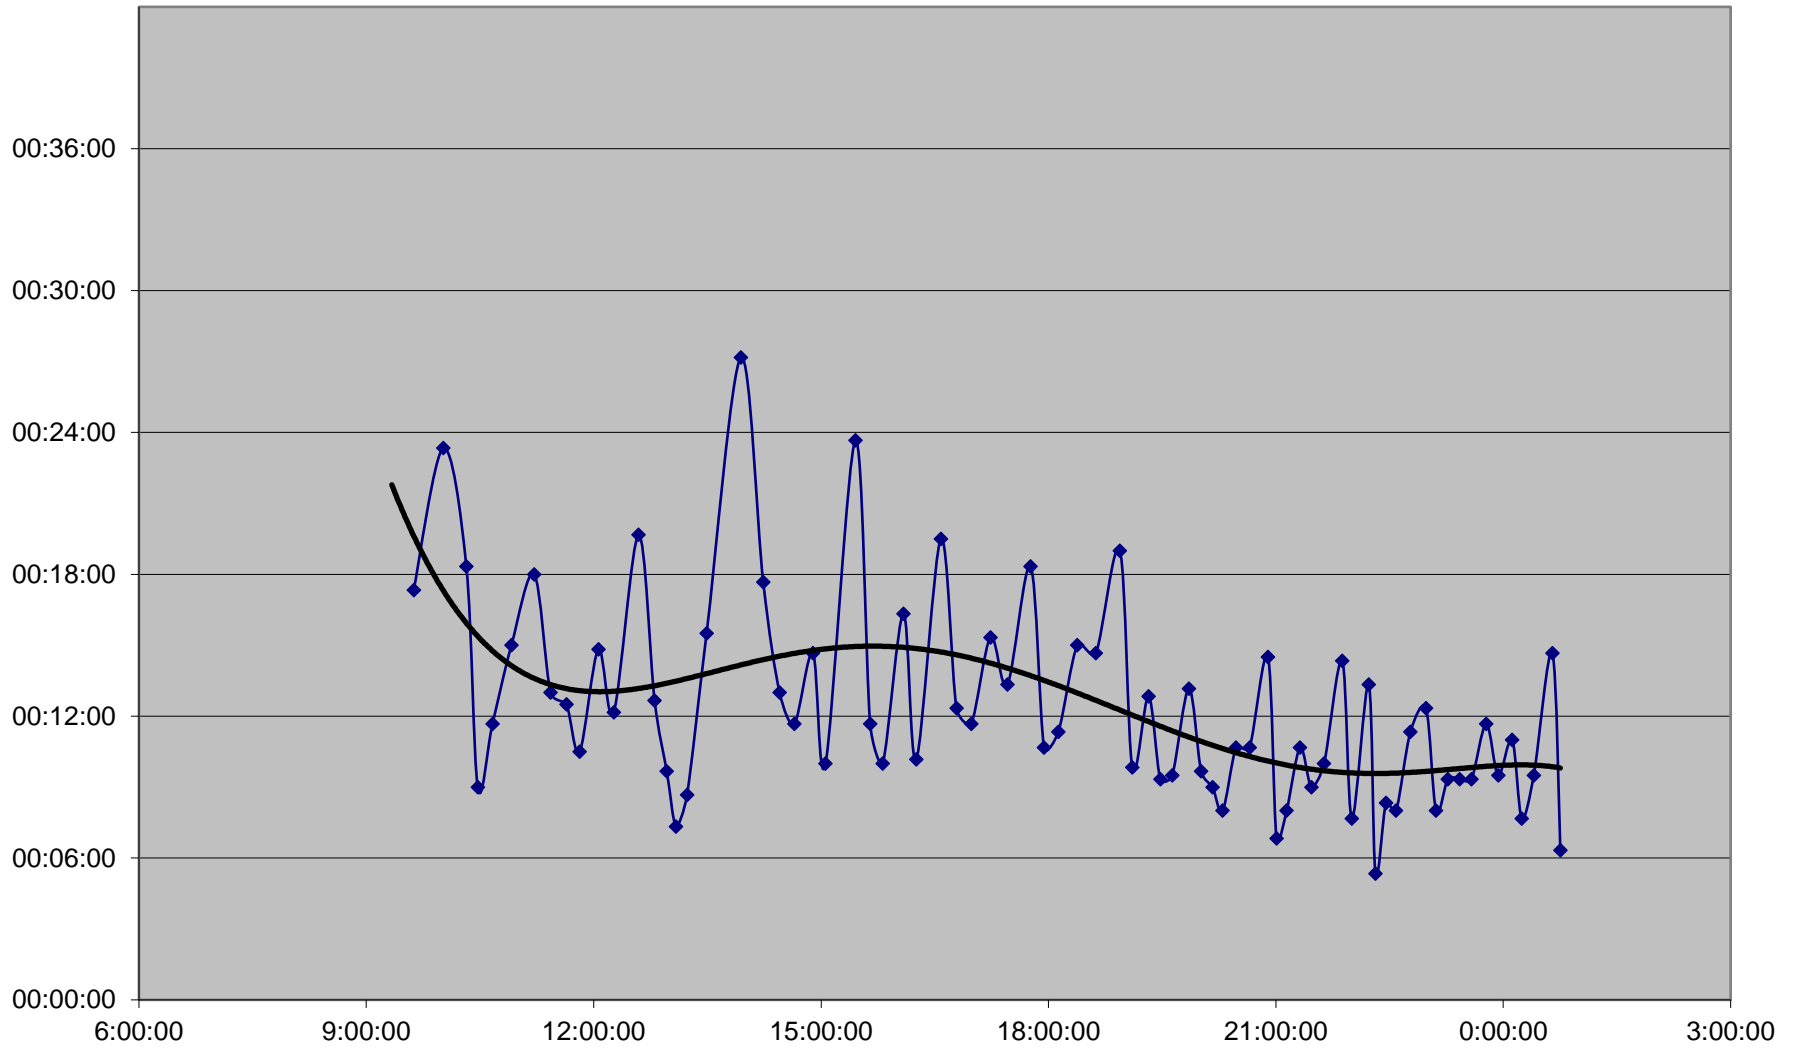

94 Wellesley Headways Friday 1 Jan 2016 at W of Castle Frank Stn Westbound

94 Wellesley Headways Friday 1 Jan 2016 at Sherbourne St Westbound

94 Wellesley Headways Friday 1 Jan 2016 at E of Wellesley Stn Westbound

94 Wellesley Headways Friday 1 Jan 2016 at Bay St Westbound

94 Wellesley Headways Friday 1 Jan 2016 at Bathurst St Westbound

94 Wellesley Headways Friday 1 Jan 2016 at S of Bloor Northbound