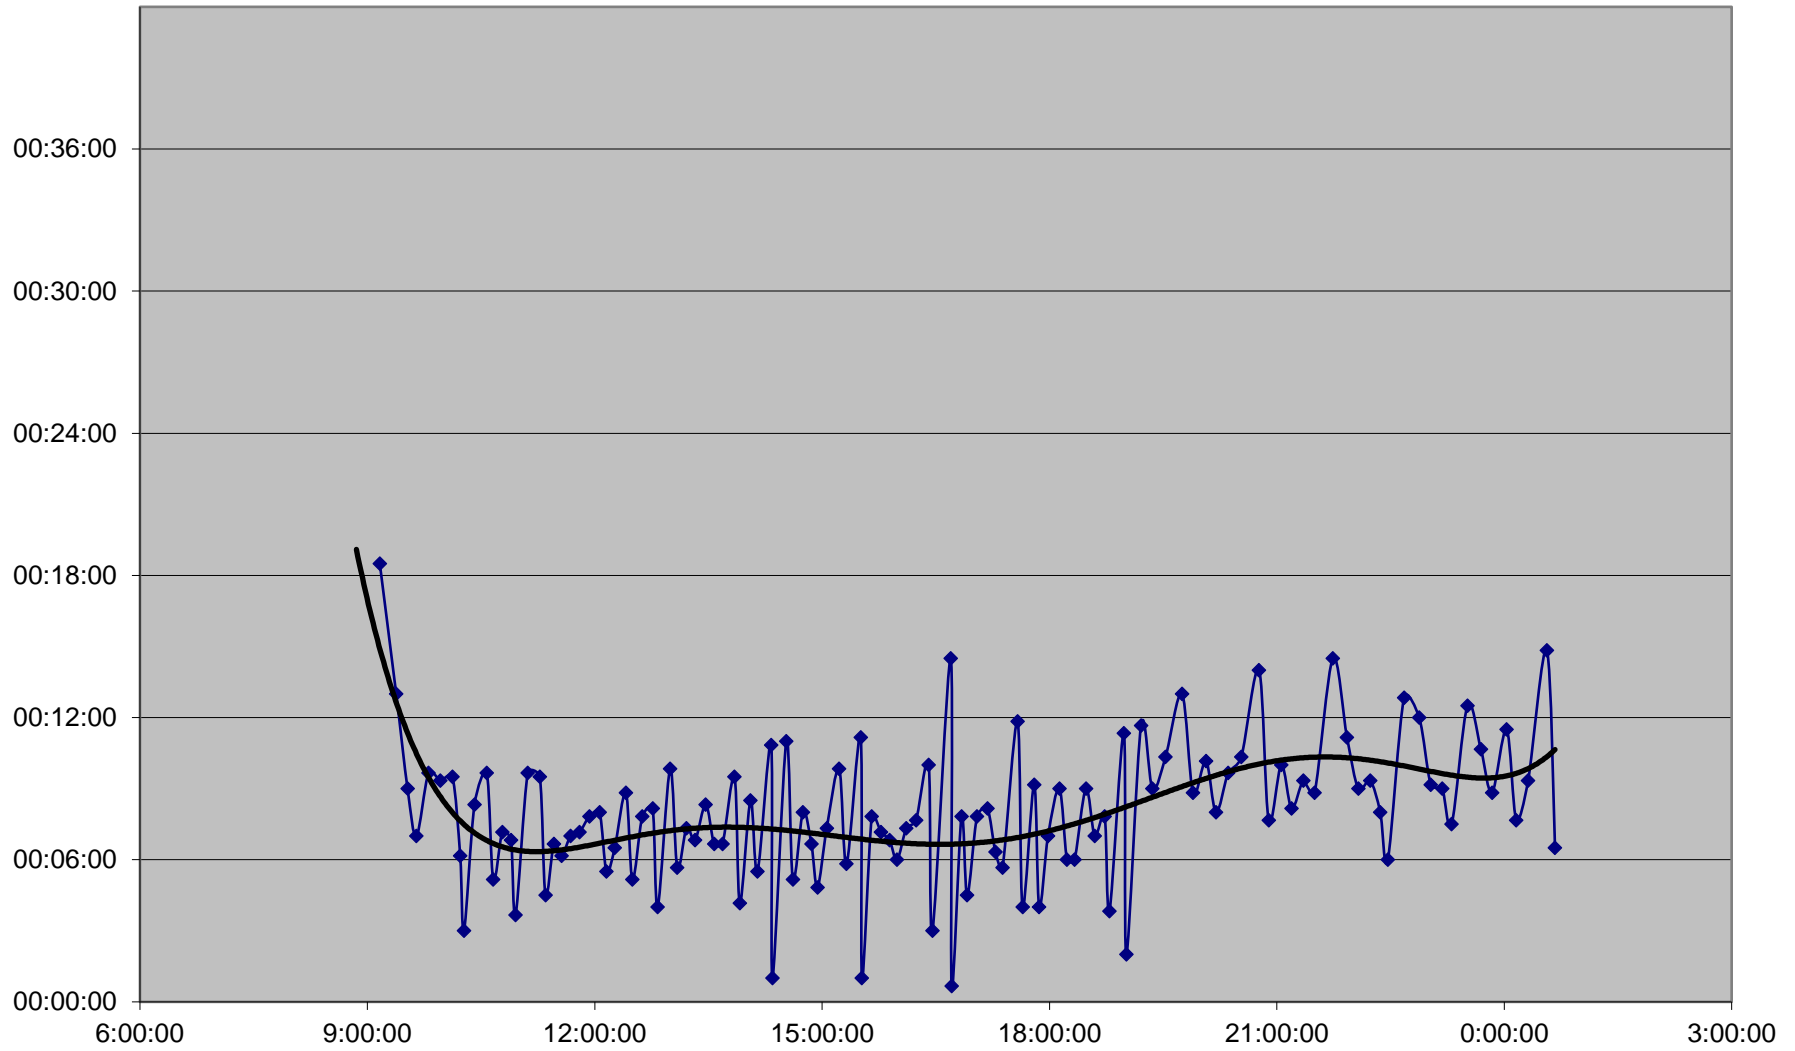

94 Wellesley Headways Friday 1 Jan 2016 at W of Castle Frank Stn Westbound

94 Wellesley Headways Friday 1 Jan 2016 at Sherbourne St Westbound

94 Wellesley Headways Friday 1 Jan 2016 at E of Wellesley Stn Westbound

94 Wellesley Headways Friday 1 Jan 2016 at Bay St Westbound

94 Wellesley Headways Friday 1 Jan 2016 at Bathurst St Westbound

94 Wellesley Headways Friday 1 Jan 2016 at S of Bloor Northbound