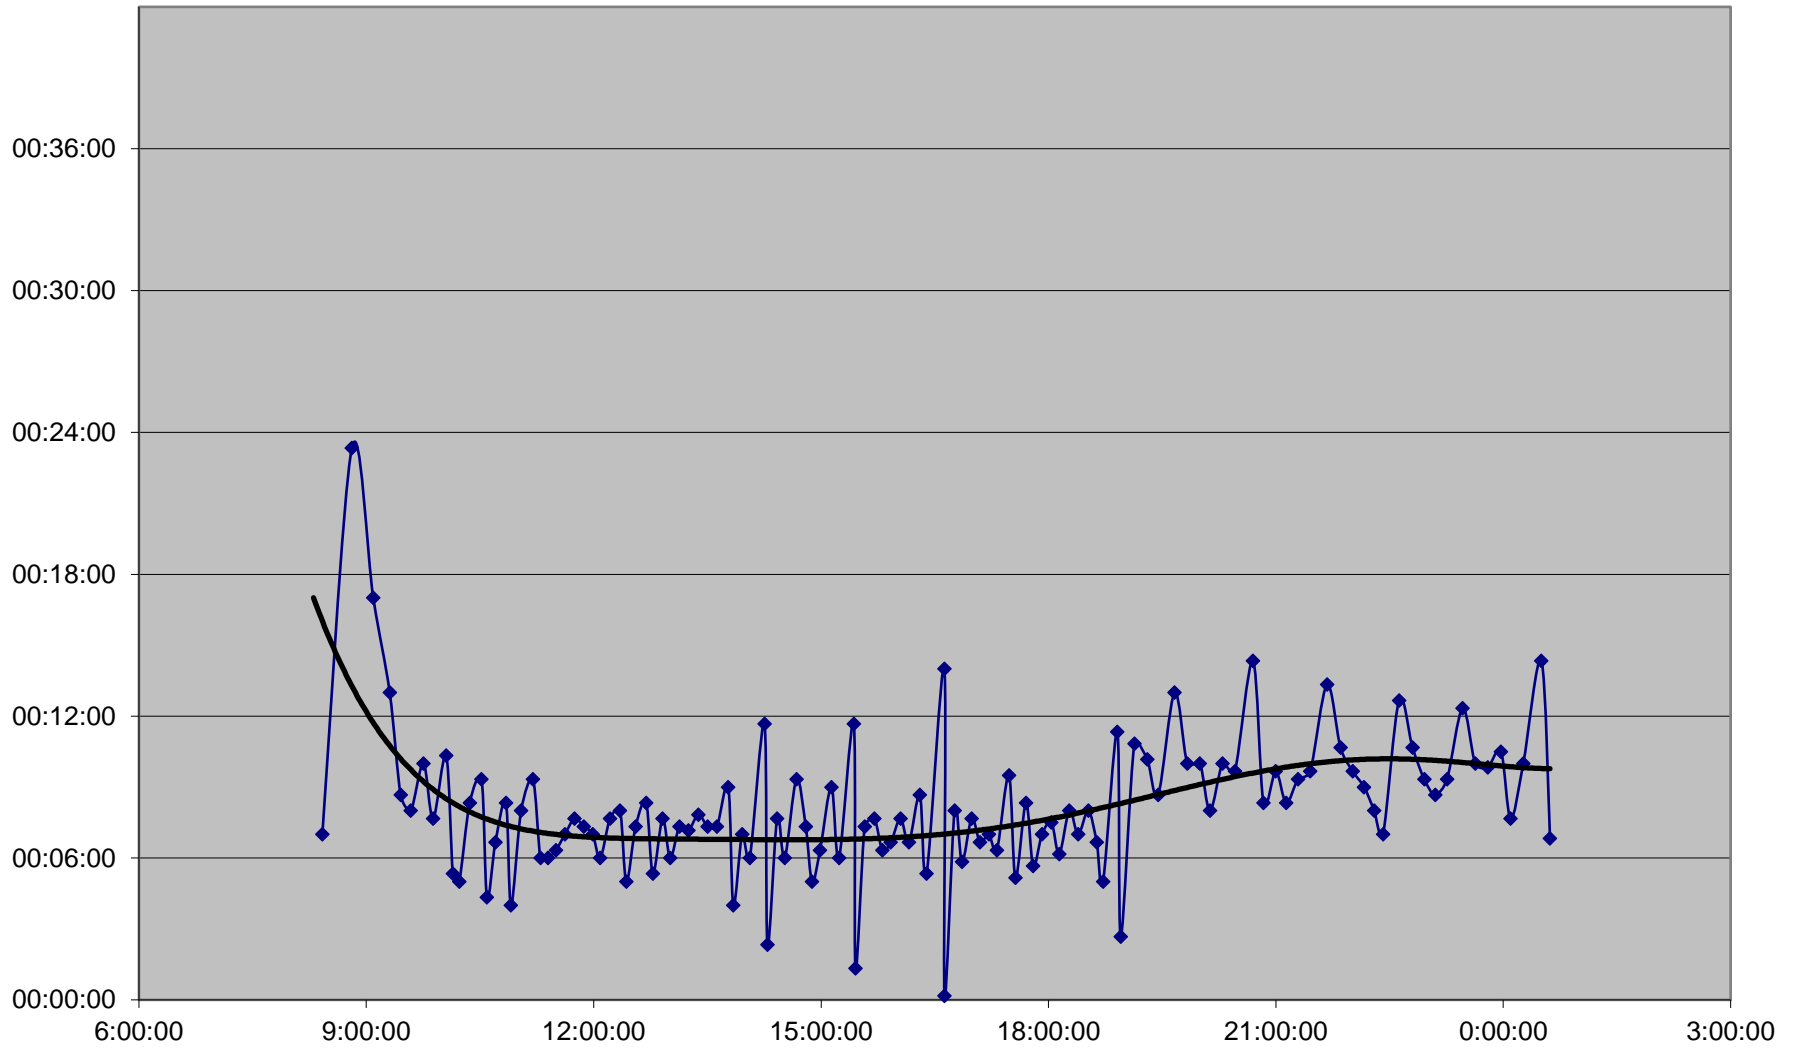

94 Wellesley Headways Friday 1 Jan 2016 at W of Castle Frank Stn Westbound

94 Wellesley Headways Friday 1 Jan 2016 at Sherbourne St Westbound

94 Wellesley Headways Friday 1 Jan 2016 at E of Wellesley Stn Westbound

94 Wellesley Headways Friday 1 Jan 2016 at Bay St Westbound

94 Wellesley Headways Friday 1 Jan 2016 at Bathurst St Westbound

94 Wellesley Headways Friday 1 Jan 2016 at S of Bloor Northbound