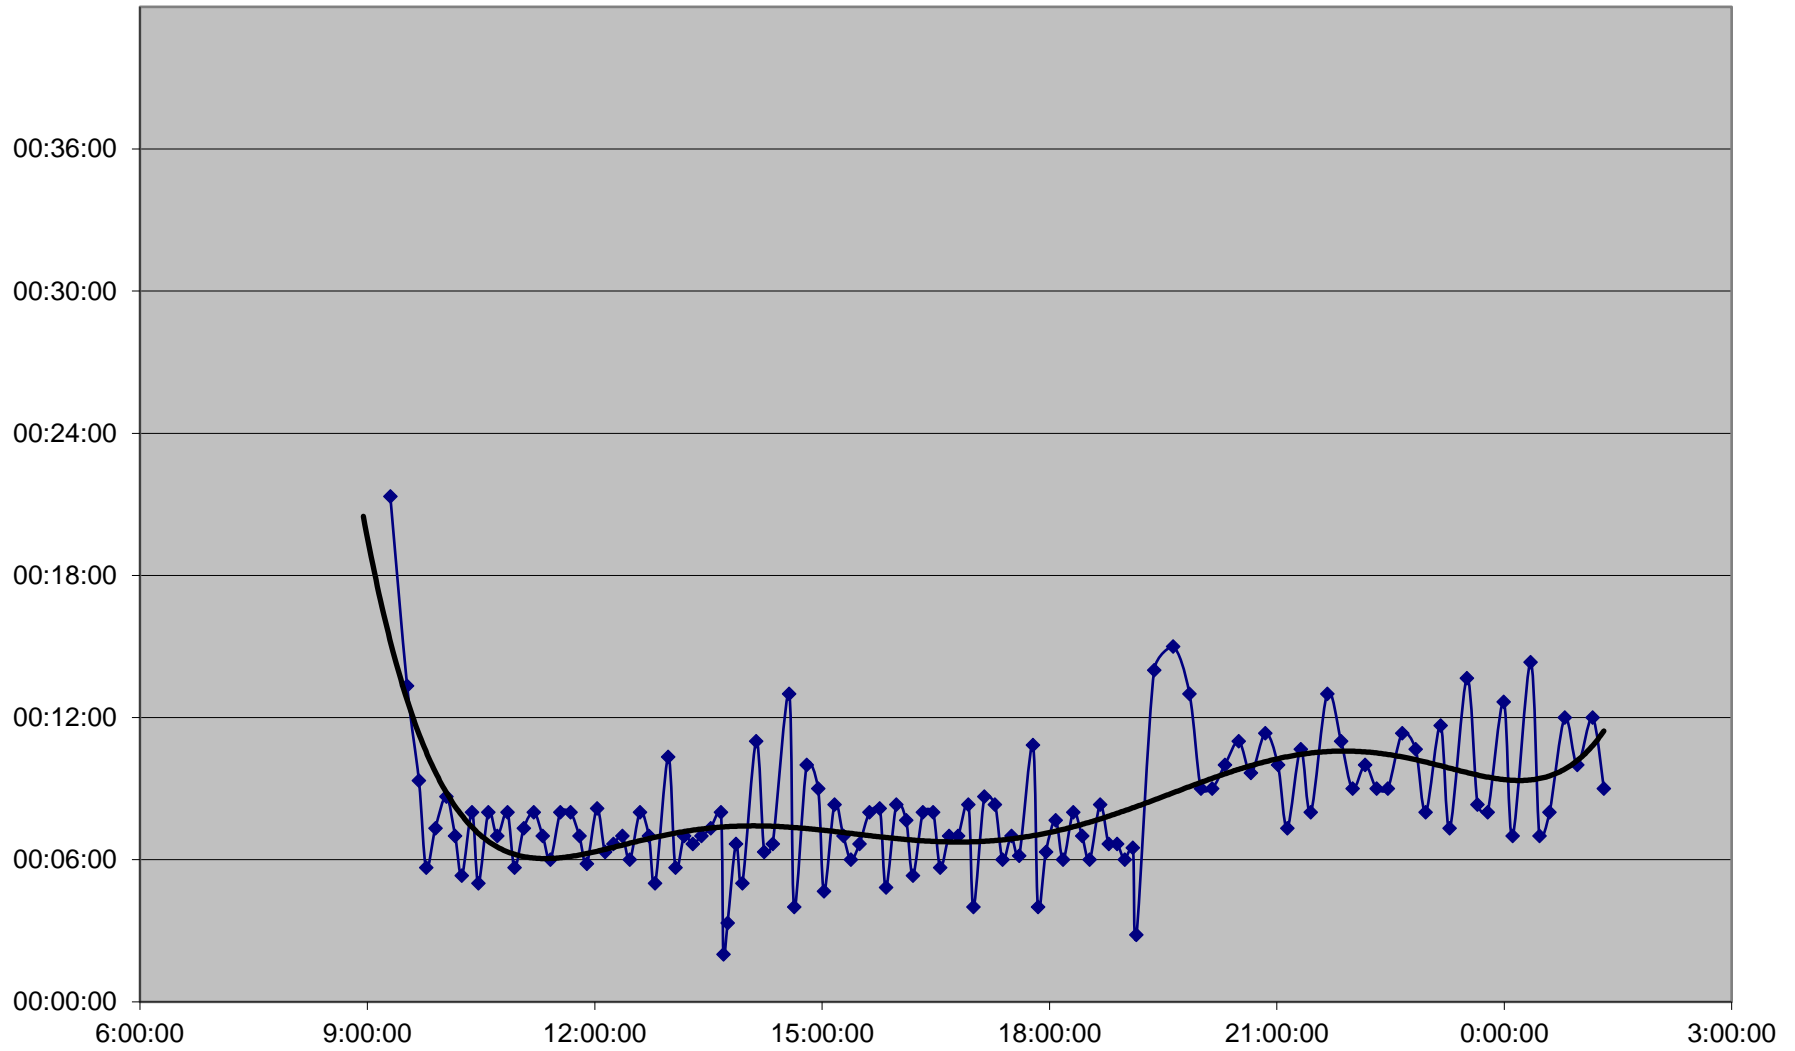

94 Wellesley Headways Friday 1 Jan 2016 at W of Castle Frank Stn Eastbound