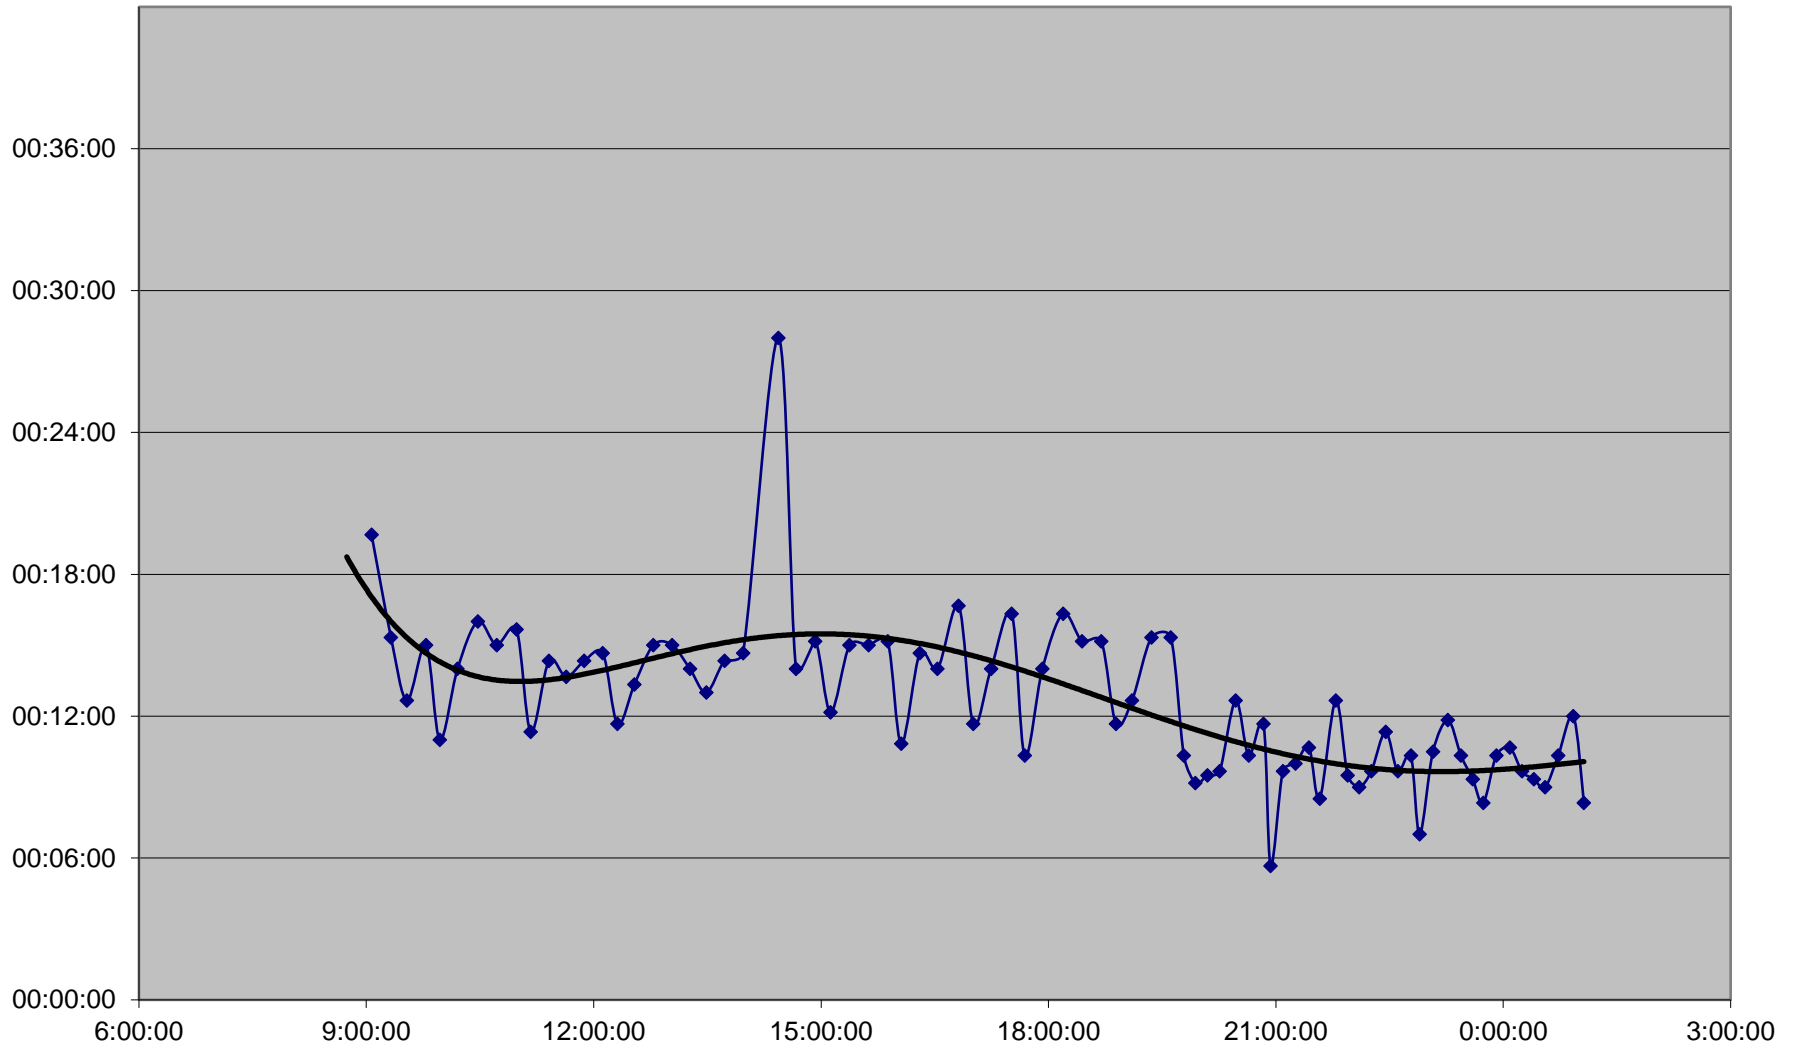

94 Wellesley Headways Friday 1 Jan 2016 at S of Bloor Southbound

94 Wellesley Headways Friday 1 Jan 2016 at Bathurst St Eastbound

94 Wellesley Headways Friday 1 Jan 2016 at Bay St Eastbound

94 Wellesley Headways Friday 1 Jan 2016 at E of Wellesley Stn Eastbound

94 Wellesley Headways Friday 1 Jan 2016 at Sherbourne St Eastbound

94 Wellesley Headways Friday 1 Jan 2016 at W of Castle Frank Stn Eastbound