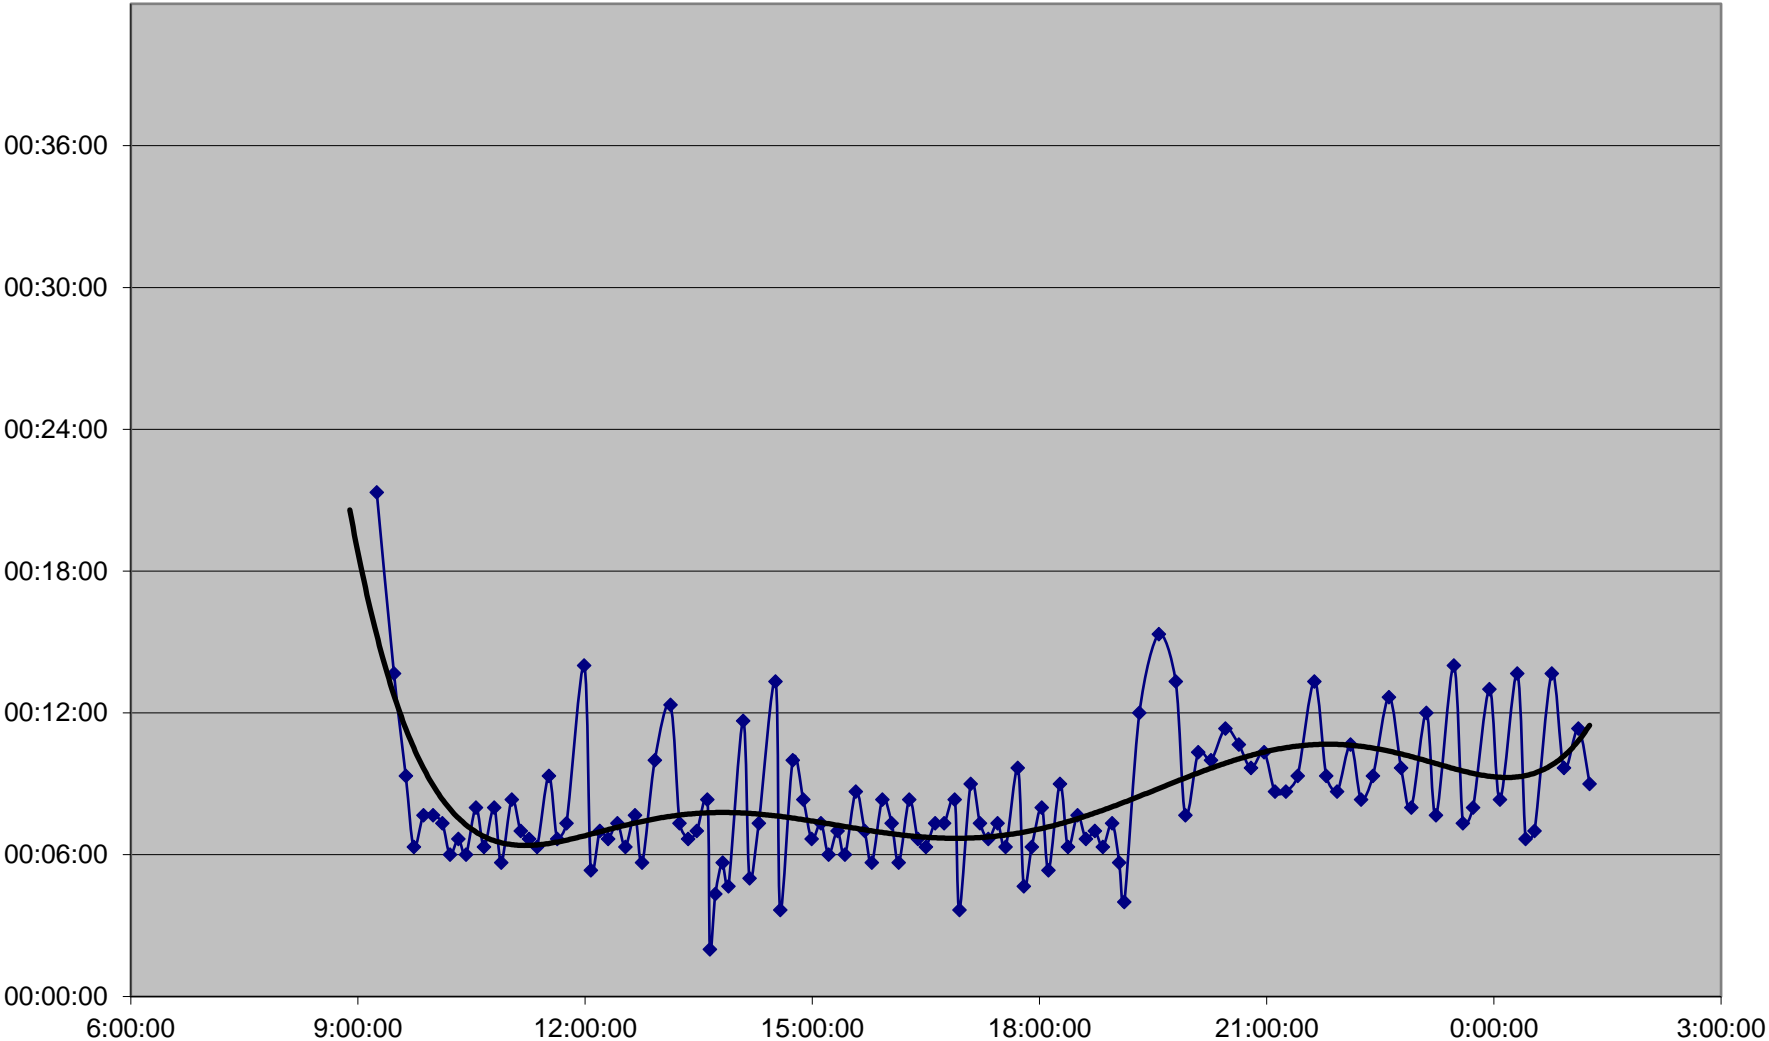

94 Wellesley Headways Friday 1 Jan 2016 at S of Bloor Southbound

94 Wellesley Headways Friday 1 Jan 2016 at Bathurst St Eastbound

94 Wellesley Headways Friday 1 Jan 2016 at Bay St Eastbound

94 Wellesley Headways Friday 1 Jan 2016 at E of Wellesley Stn Eastbound