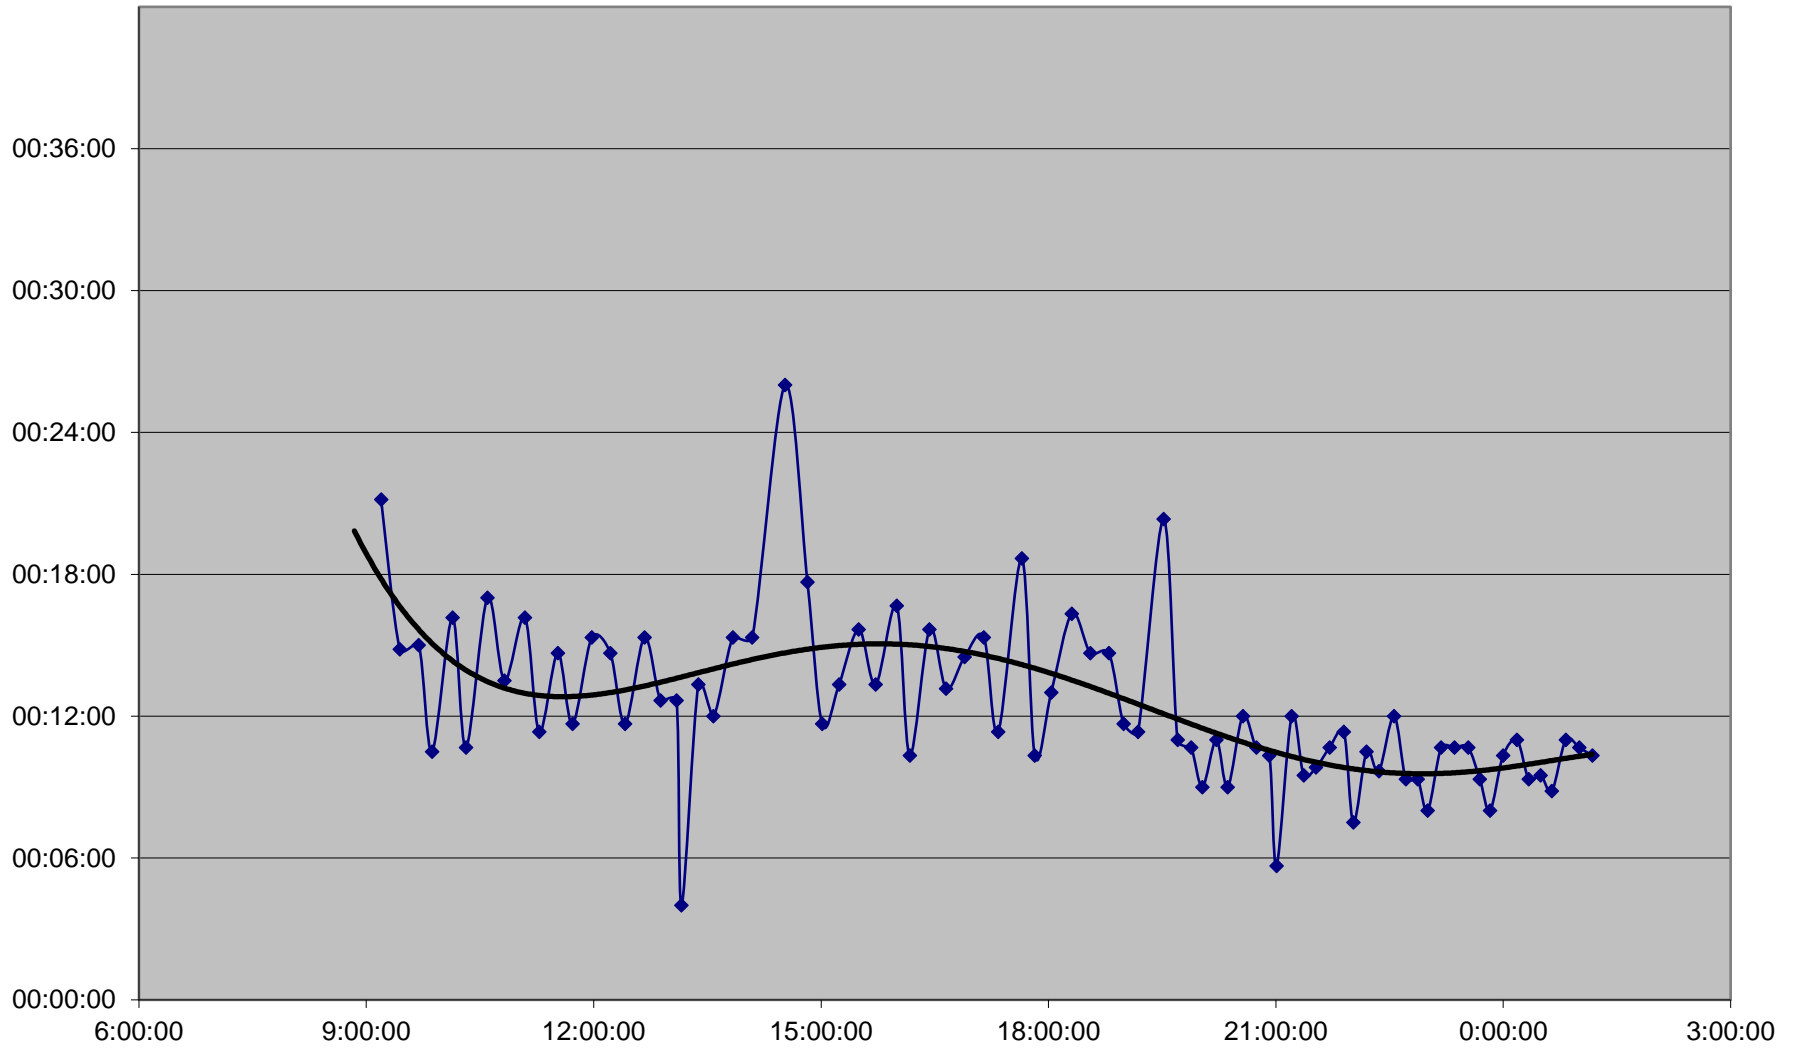

94 Wellesley Headways Friday 1 Jan 2016 at S of Bloor Southbound

94 Wellesley Headways Friday 1 Jan 2016 at Bathurst St Eastbound

94 Wellesley Headways Friday 1 Jan 2016 at Bay St Eastbound

94 Wellesley Headways Friday 1 Jan 2016 at E of Wellesley Stn Eastbound

94 Wellesley Headways Friday 1 Jan 2016 at Sherbourne St Eastbound

94 Wellesley Headways Friday 1 Jan 2016 at W of Castle Frank Stn Eastbound