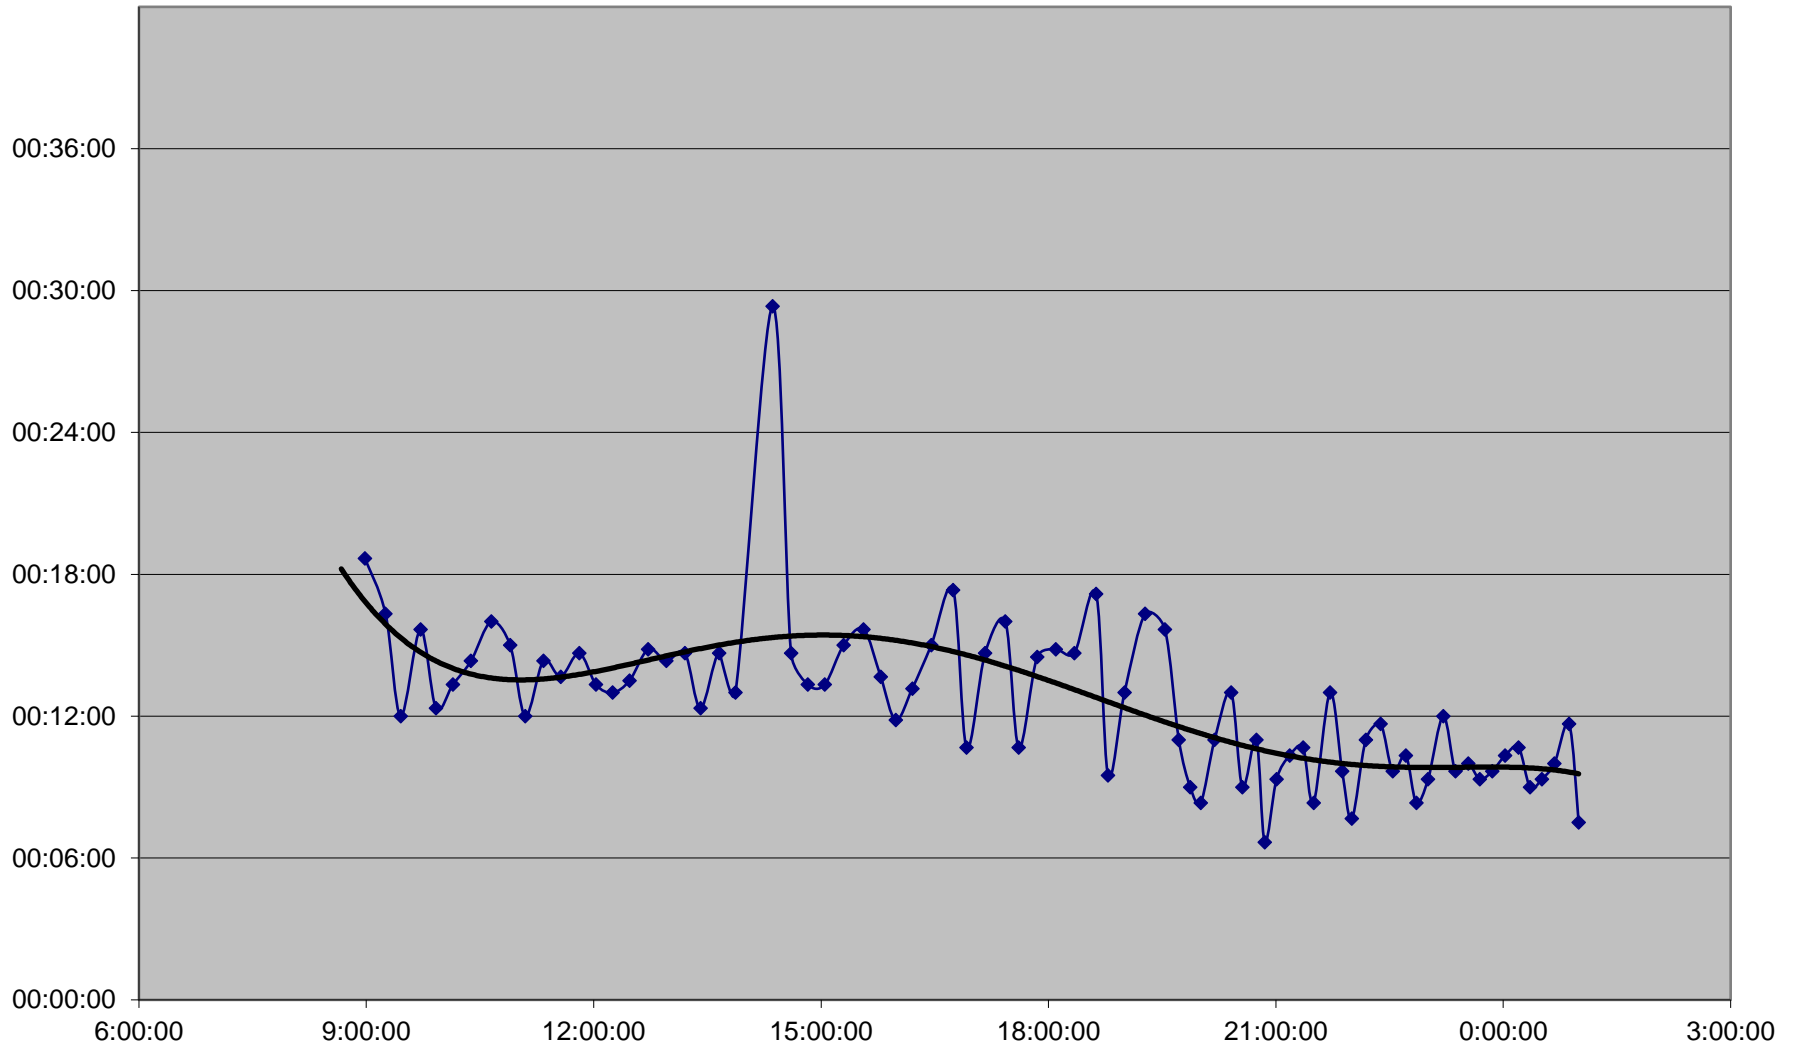

94 Wellesley Headways Friday 1 Jan 2016 at S of Bloor Southbound

94 Wellesley Headways Friday 1 Jan 2016 at Bathurst St Eastbound

94 Wellesley Headways Friday 1 Jan 2016 at Bay St Eastbound

94 Wellesley Headways Friday 1 Jan 2016 at E of Wellesley Stn Eastbound

94 Wellesley Headways Friday 1 Jan 2016 at Sherbourne St Eastbound

94 Wellesley Headways Friday 1 Jan 2016 at W of Castle Frank Stn Eastbound