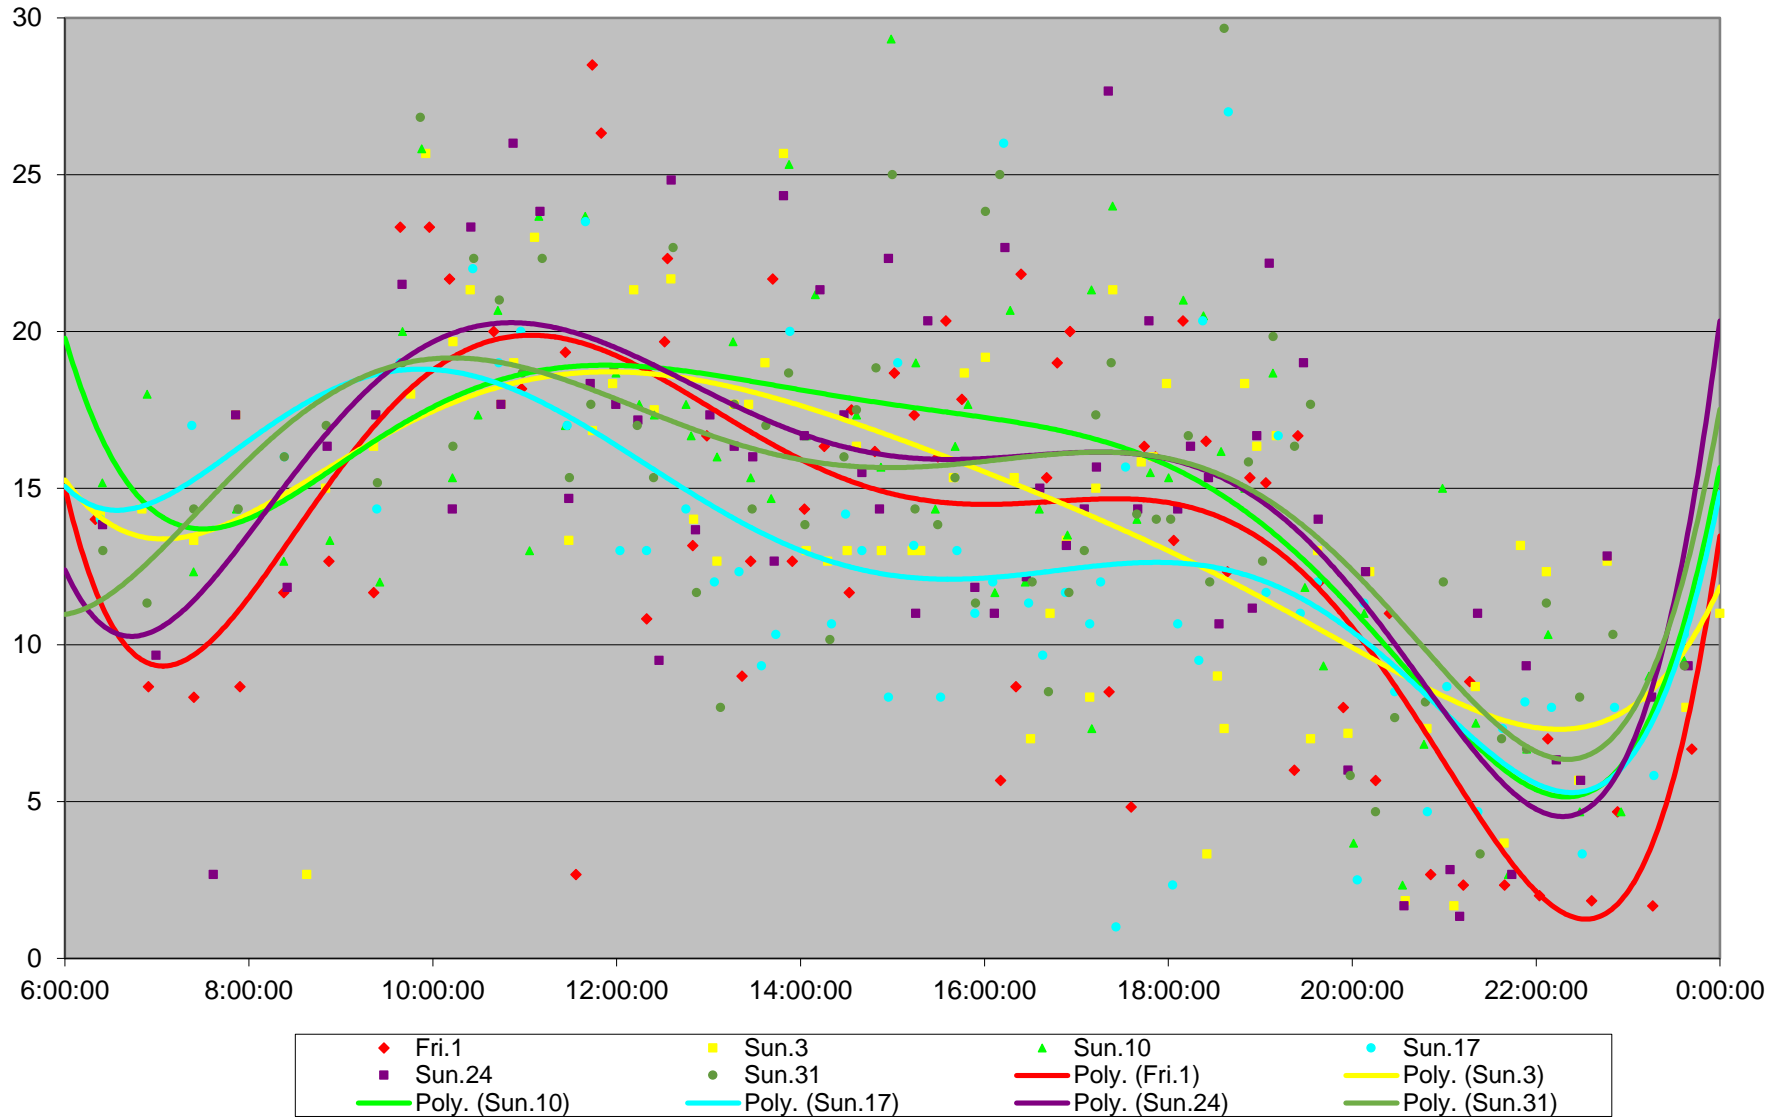

6 Bay Terminal Round Trip From Jarvis St To Jarvis St January 2016 Weekday Statistics

6 Bay Terminal Round Trip From Jarvis St To Jarvis St January 2016