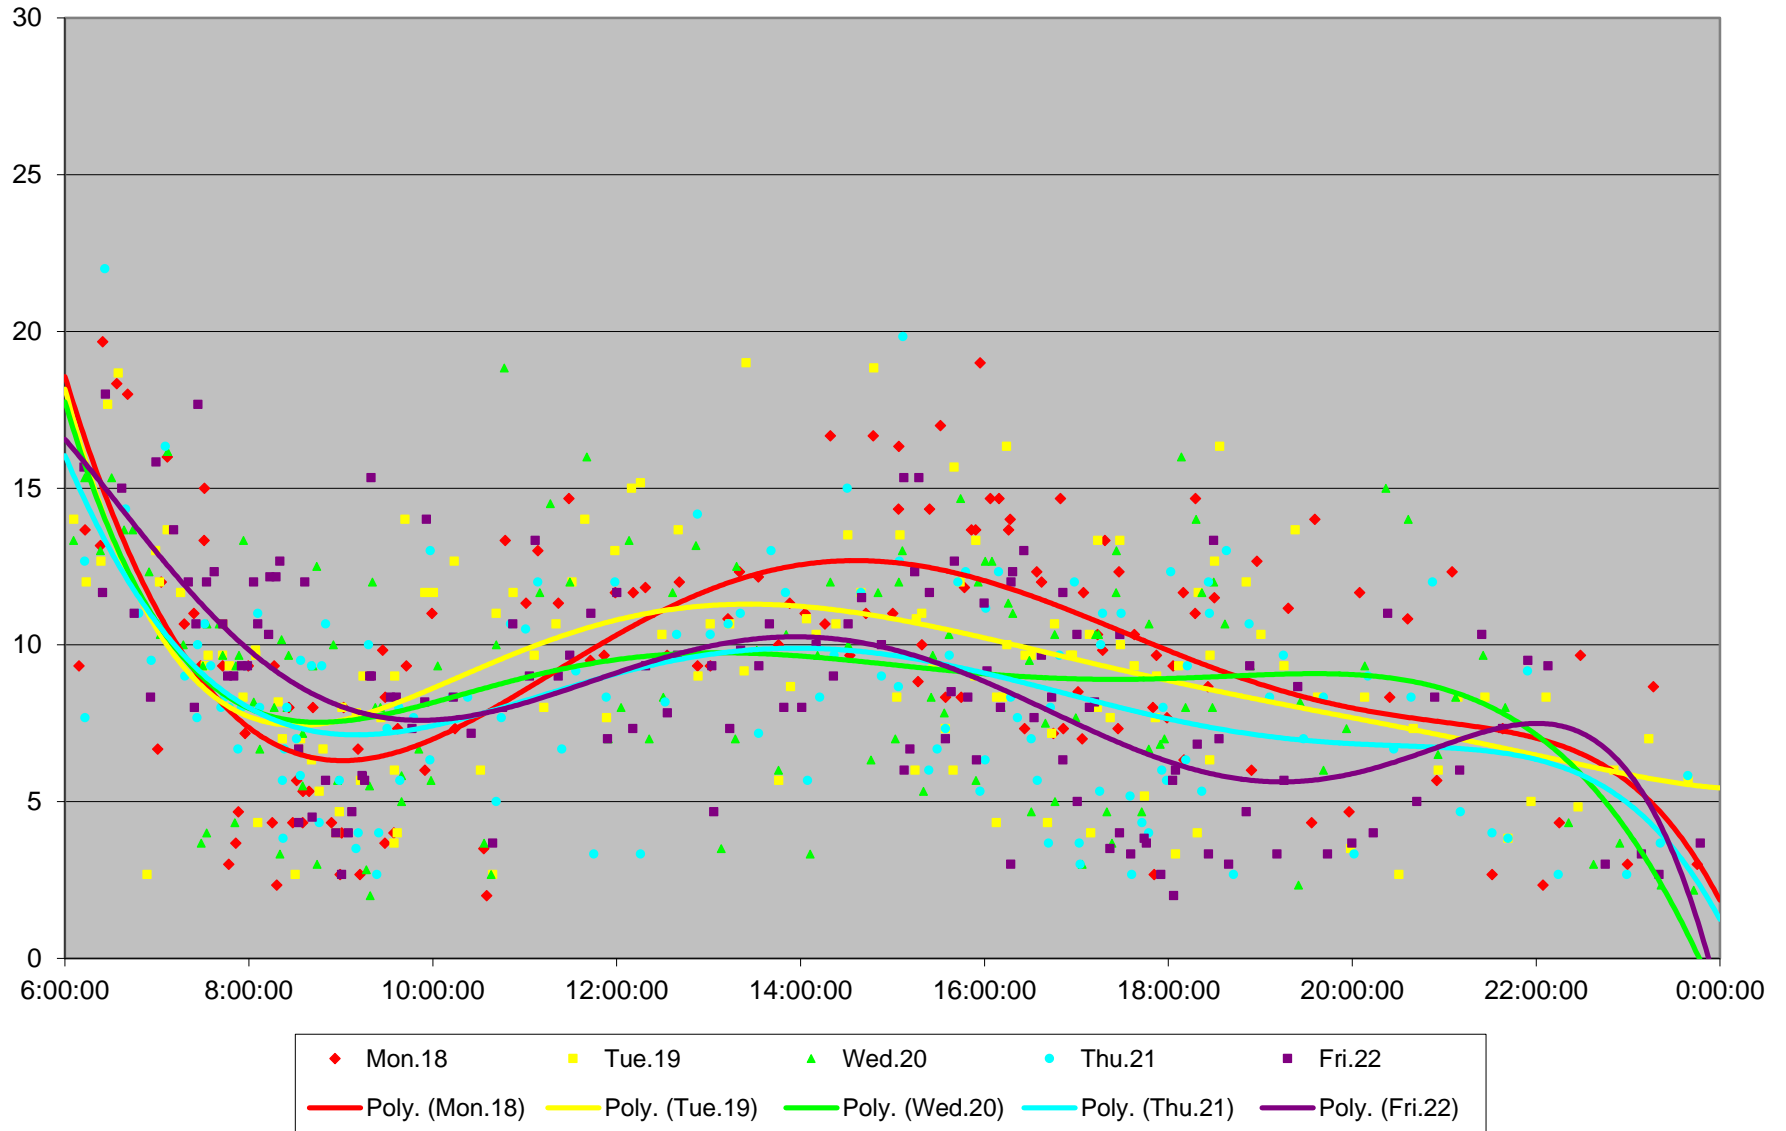

6 Bay Terminal Round Trip From Jarvis St To Jarvis St January 2016