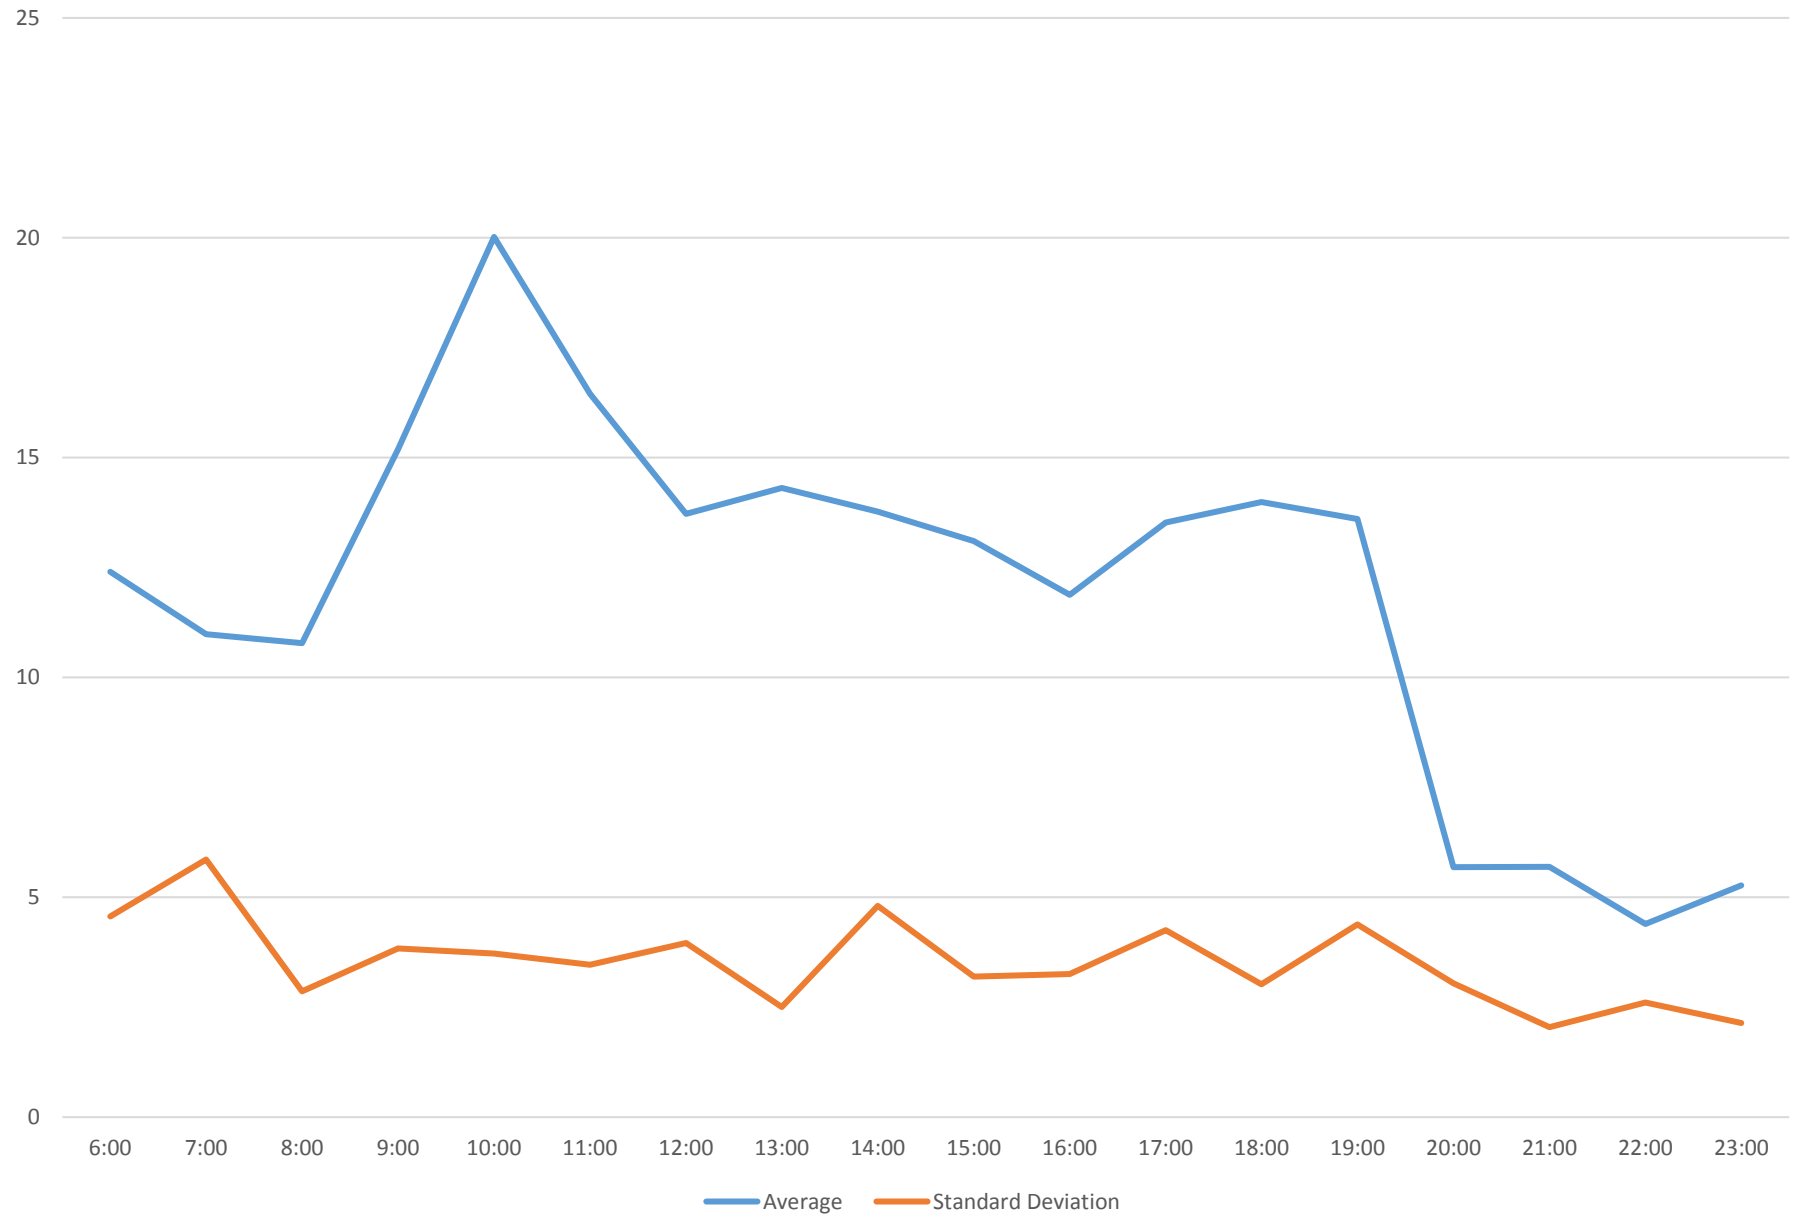

### 6 Bay Terminal Round Trip From Jarvis St To Jarvis St January 2016

6 Bay Terminal Round Trip From Jarvis St To Jarvis St January 2016 Weekday Statistics

6 Bay Terminal Round Trip From Jarvis St To Jarvis St January 2016 Saturday Statistics

6 Bay Terminal Round Trip From Jarvis St To Jarvis St January 2016 Sunday Statistics