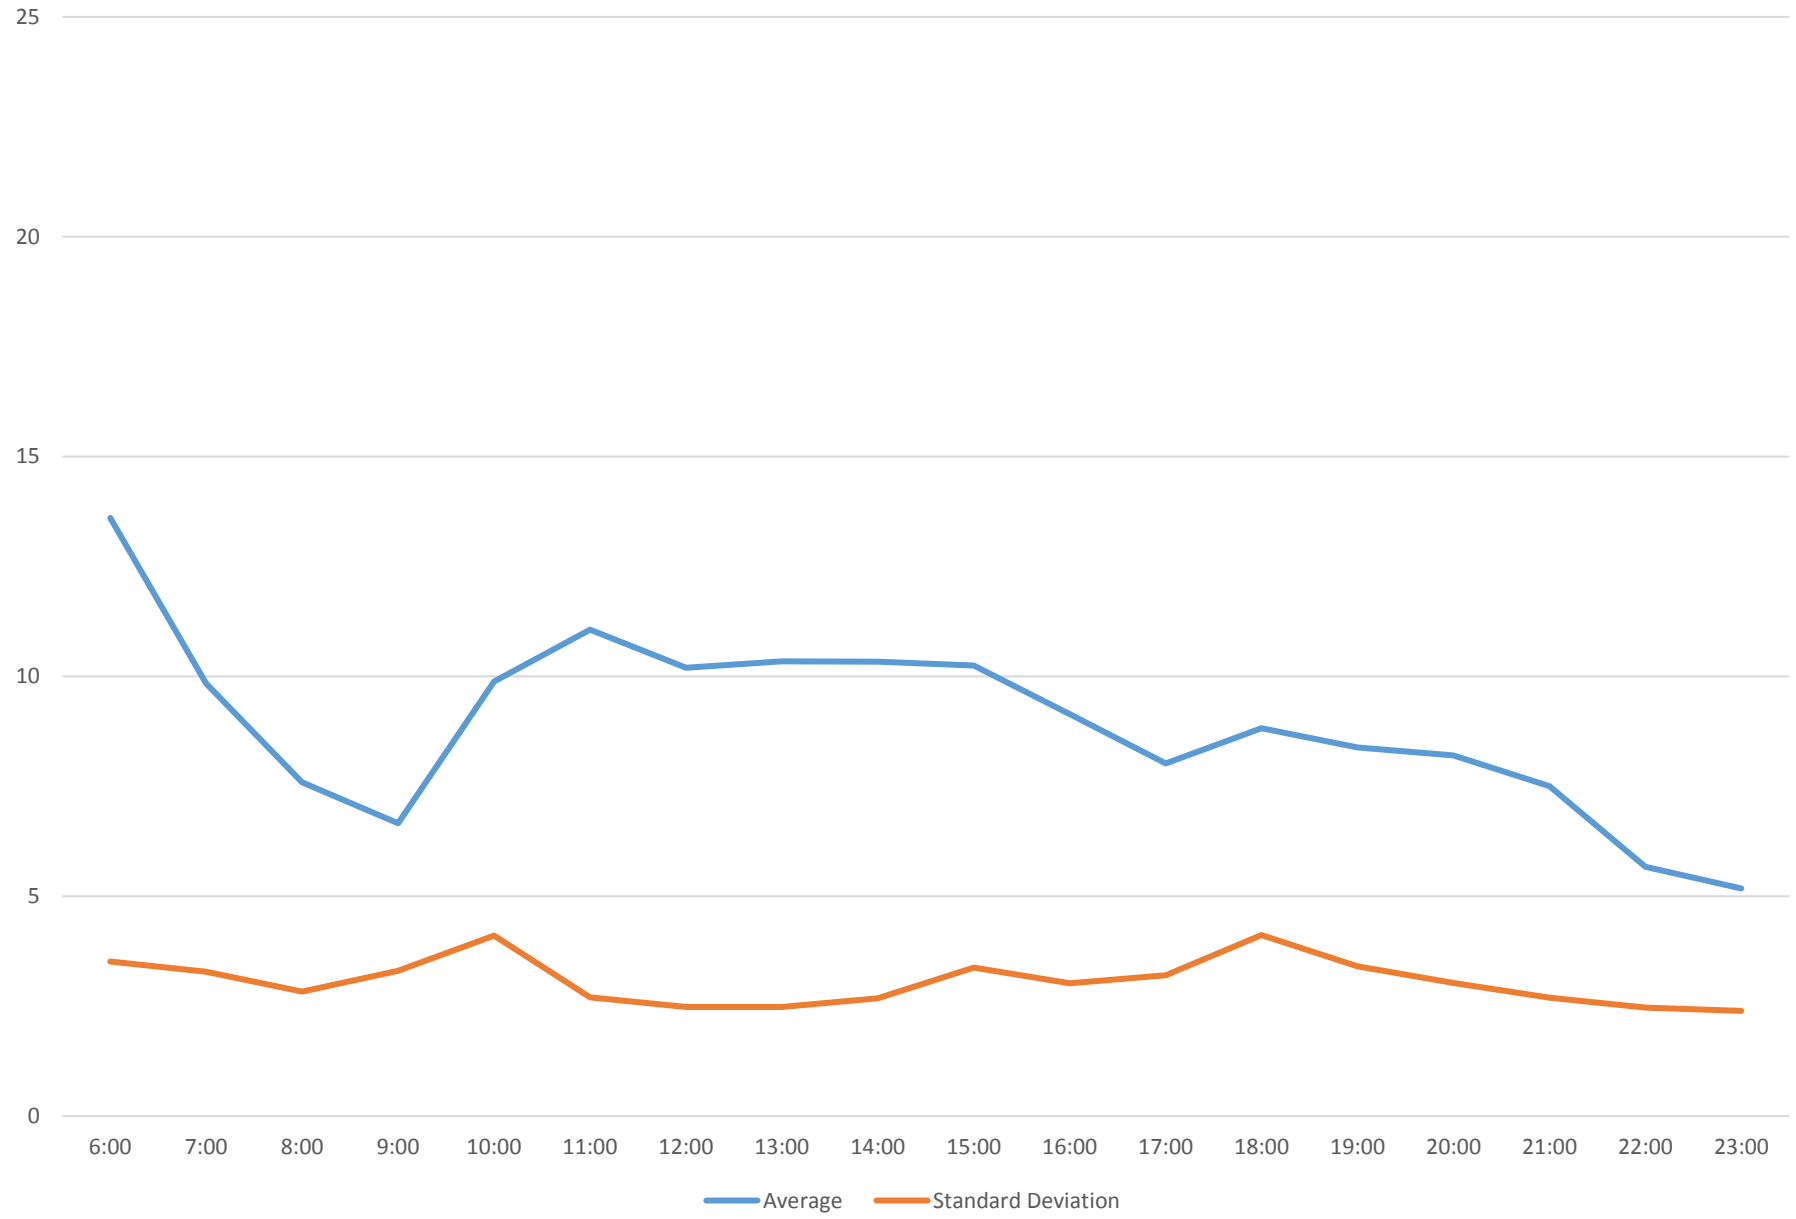

6 Bay Terminal Round Trip From Jarvis St To Jarvis St January 2016 Saturday Statistics

6 Bay Terminal Round Trip From Jarvis St To Jarvis St January 2016 Weekday Statistics