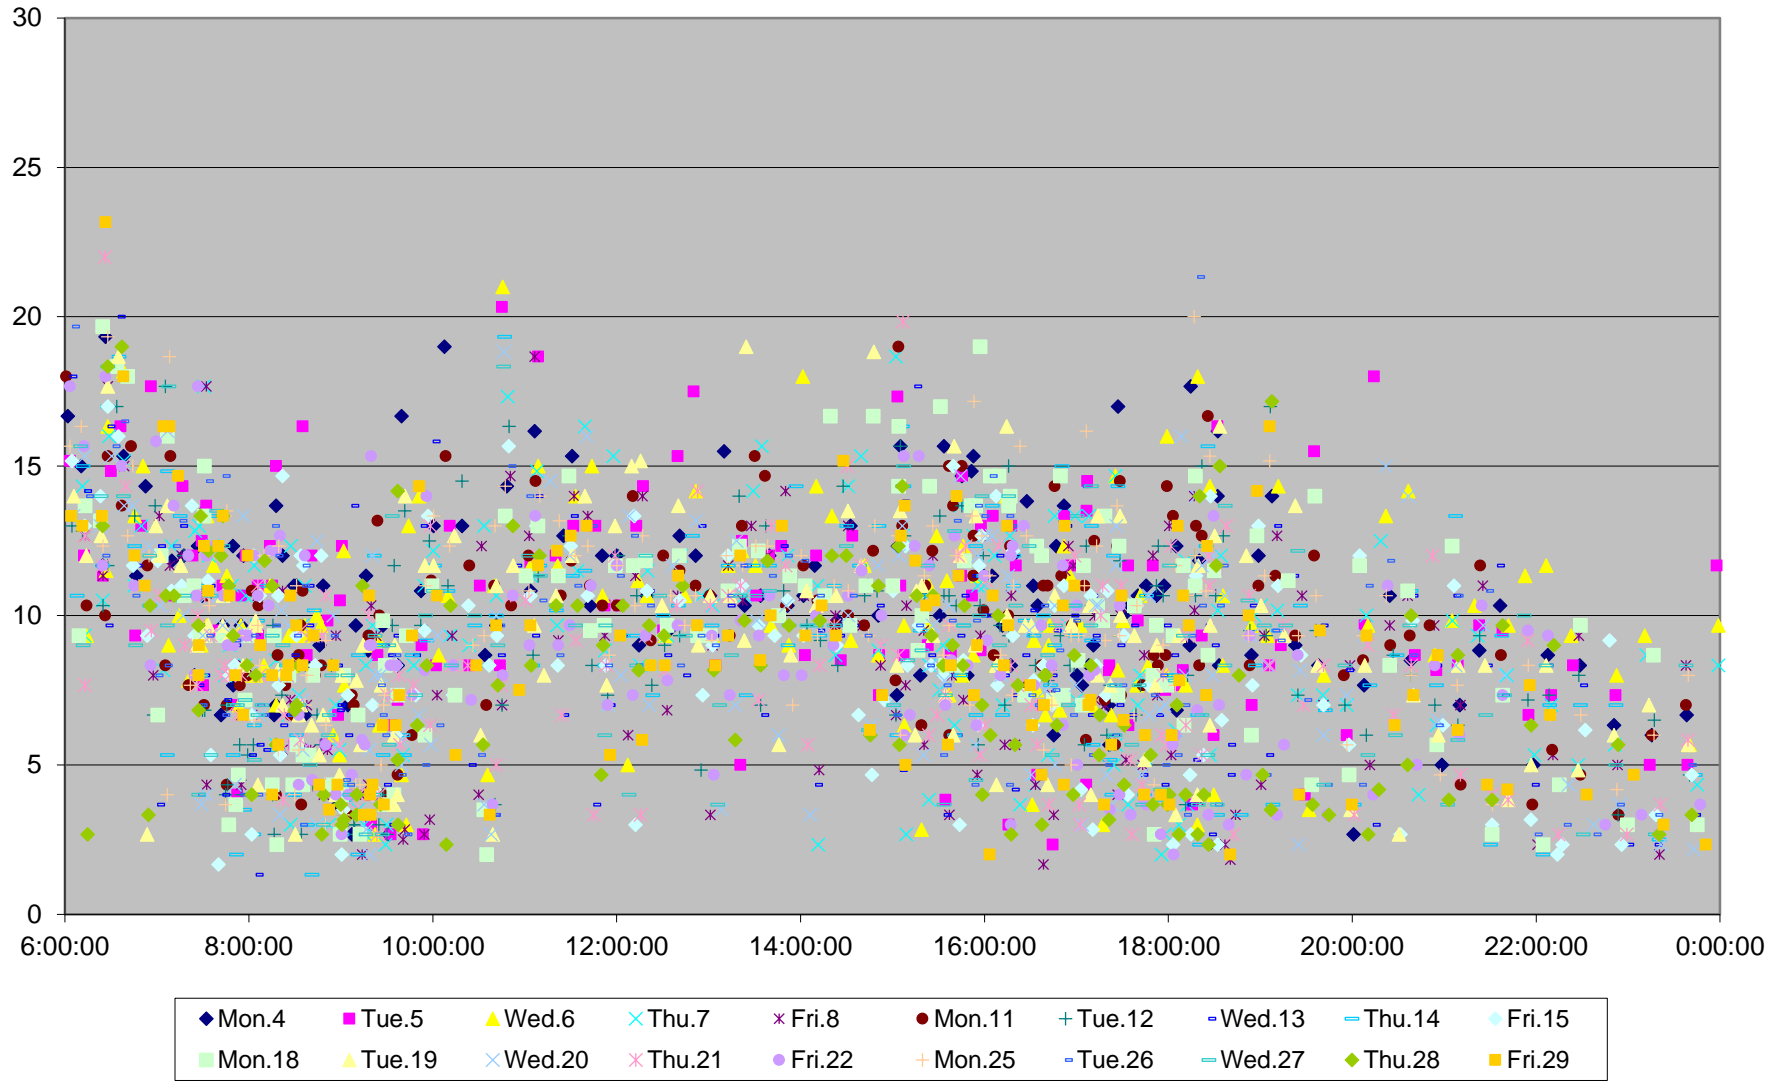

6 Bay Terminal Round Trip From Jarvis St To Jarvis St January 2016