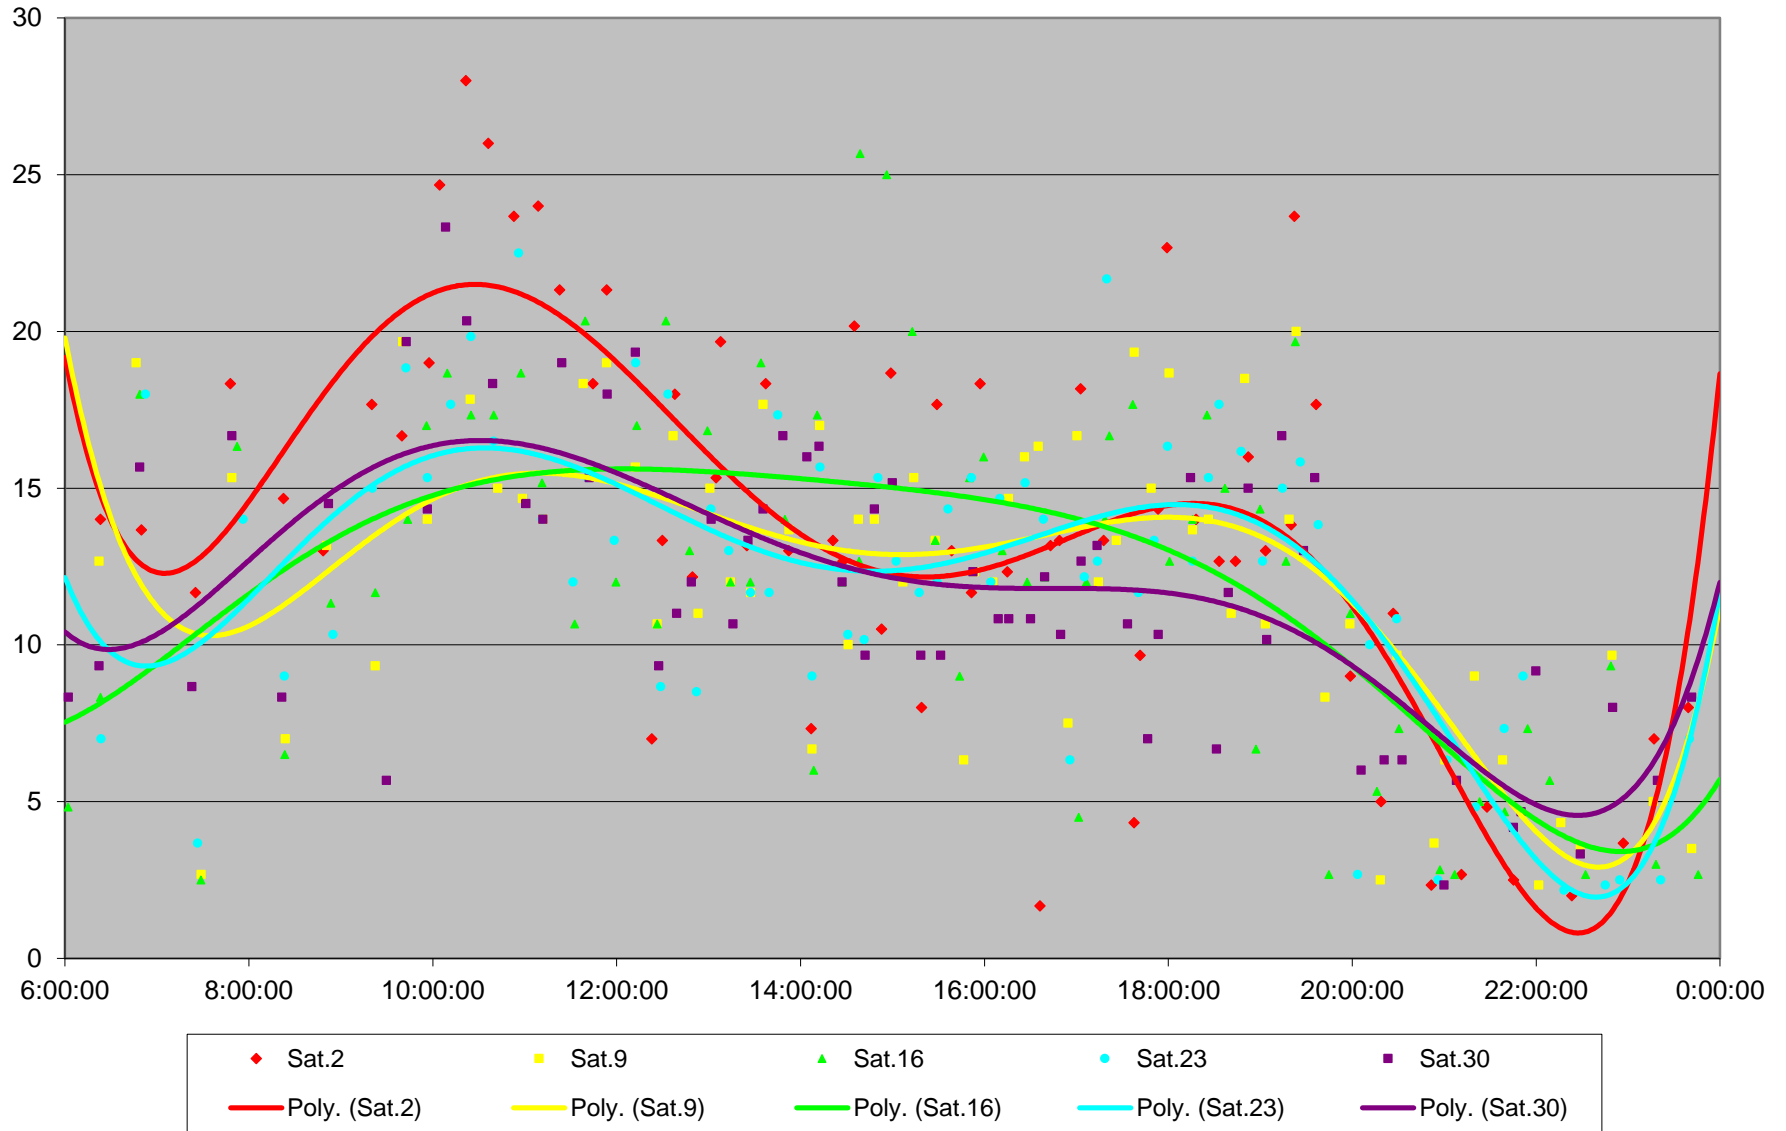

6 Bay Terminal Round Trip From Jarvis St To Jarvis St January 2016