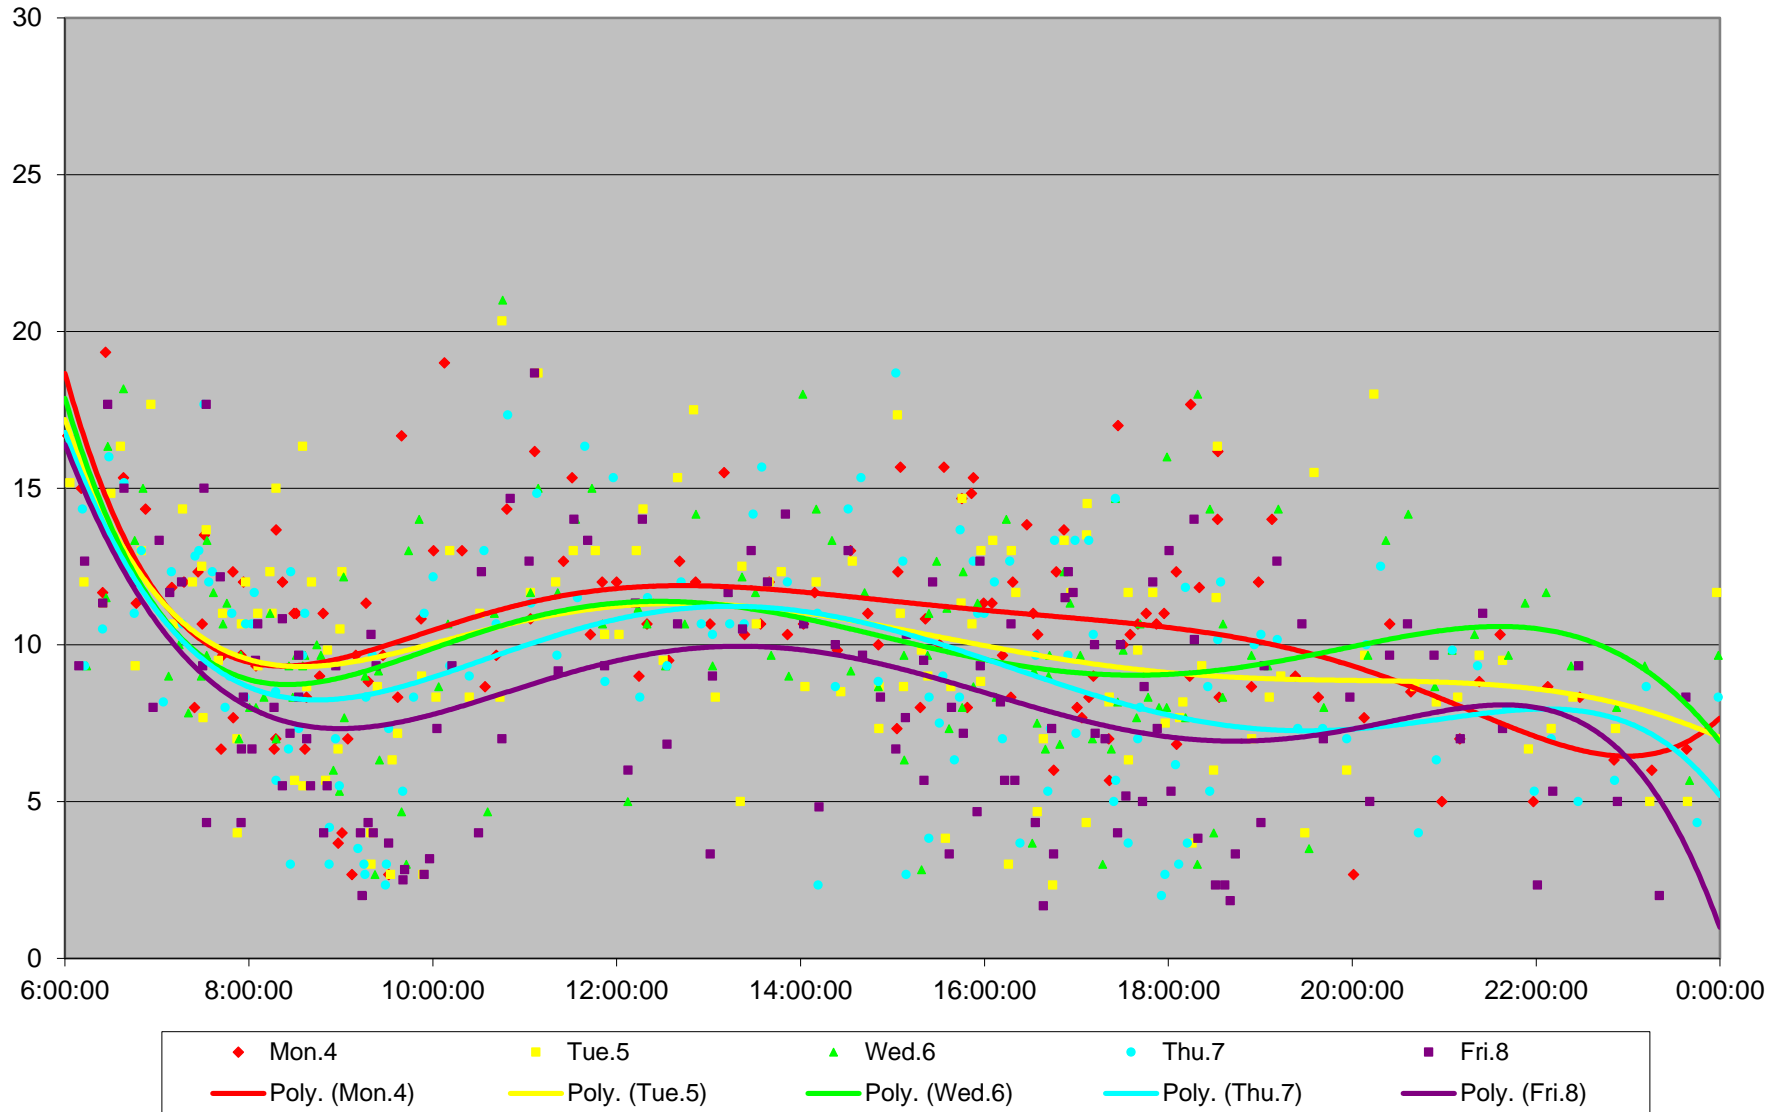

### 6 Bay Terminal Round Trip From Jarvis St To Jarvis St January 2016