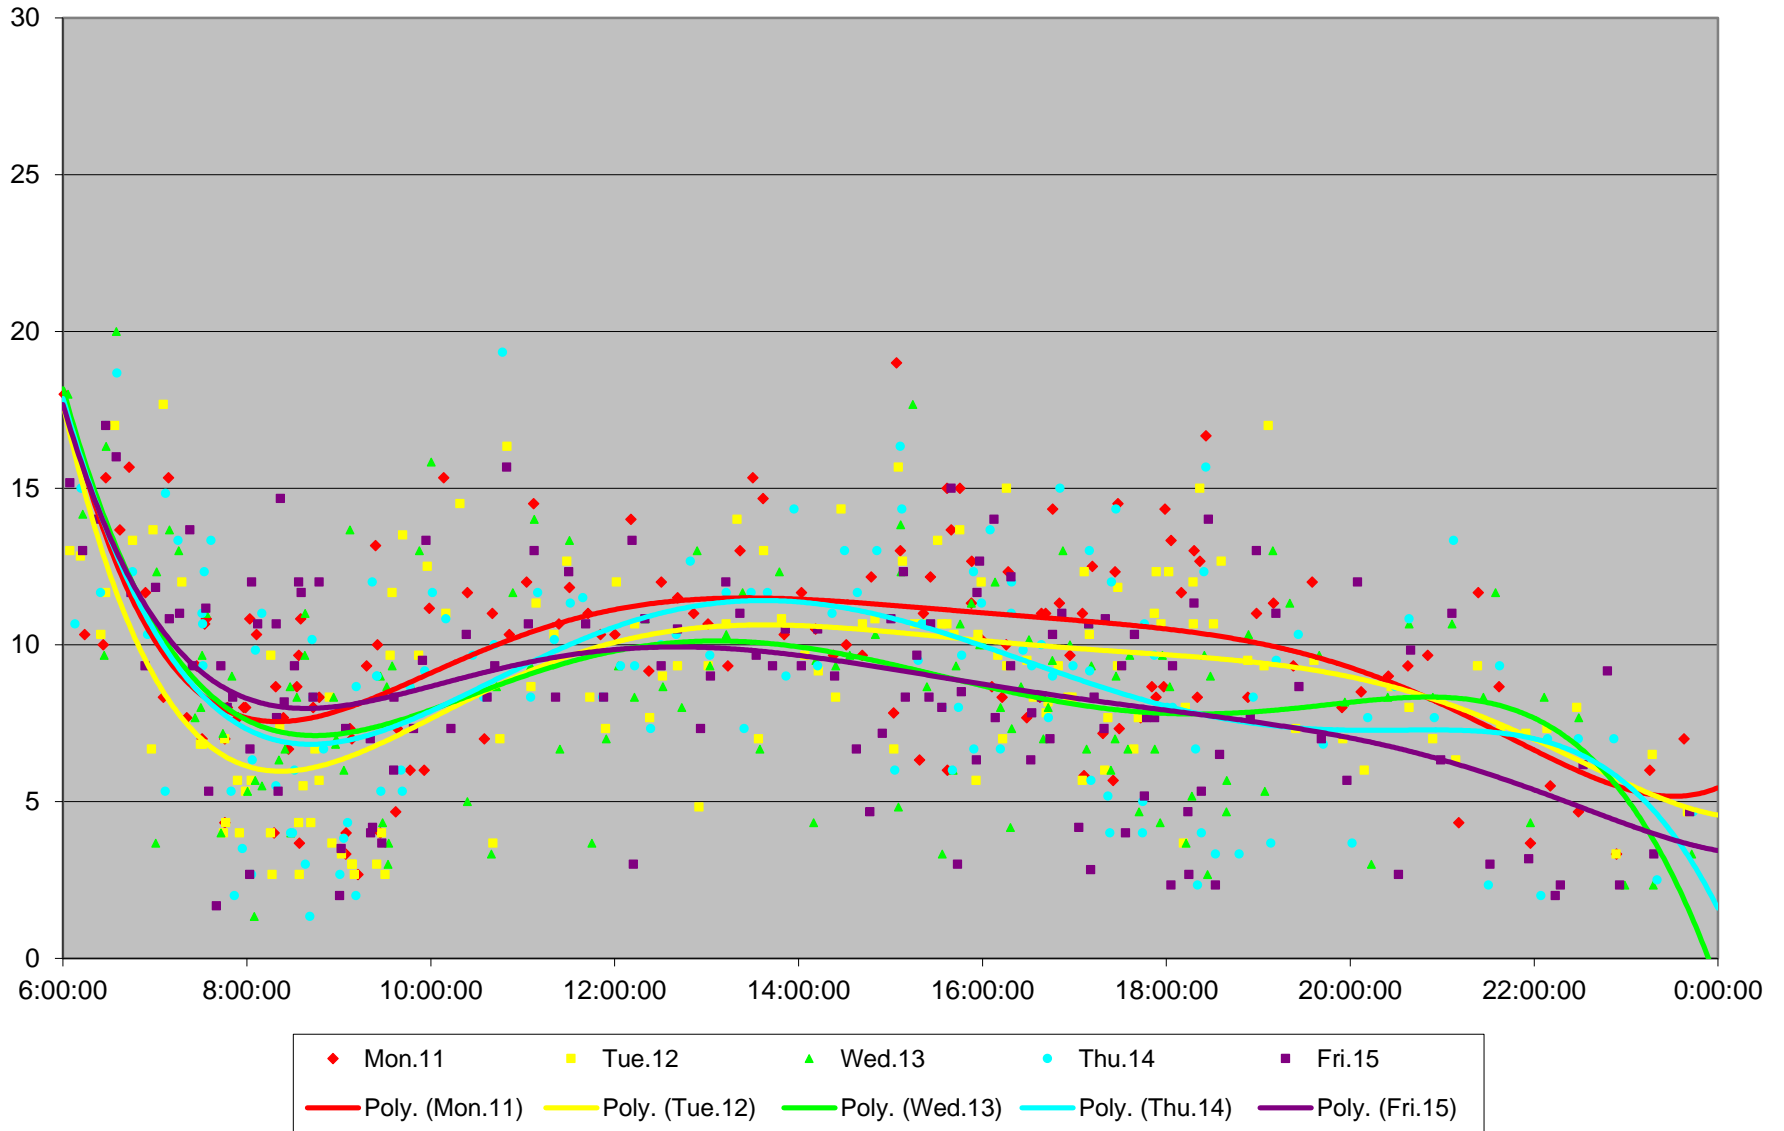

6 Bay Terminal Round Trip From Jarvis St To Jarvis St January 2016