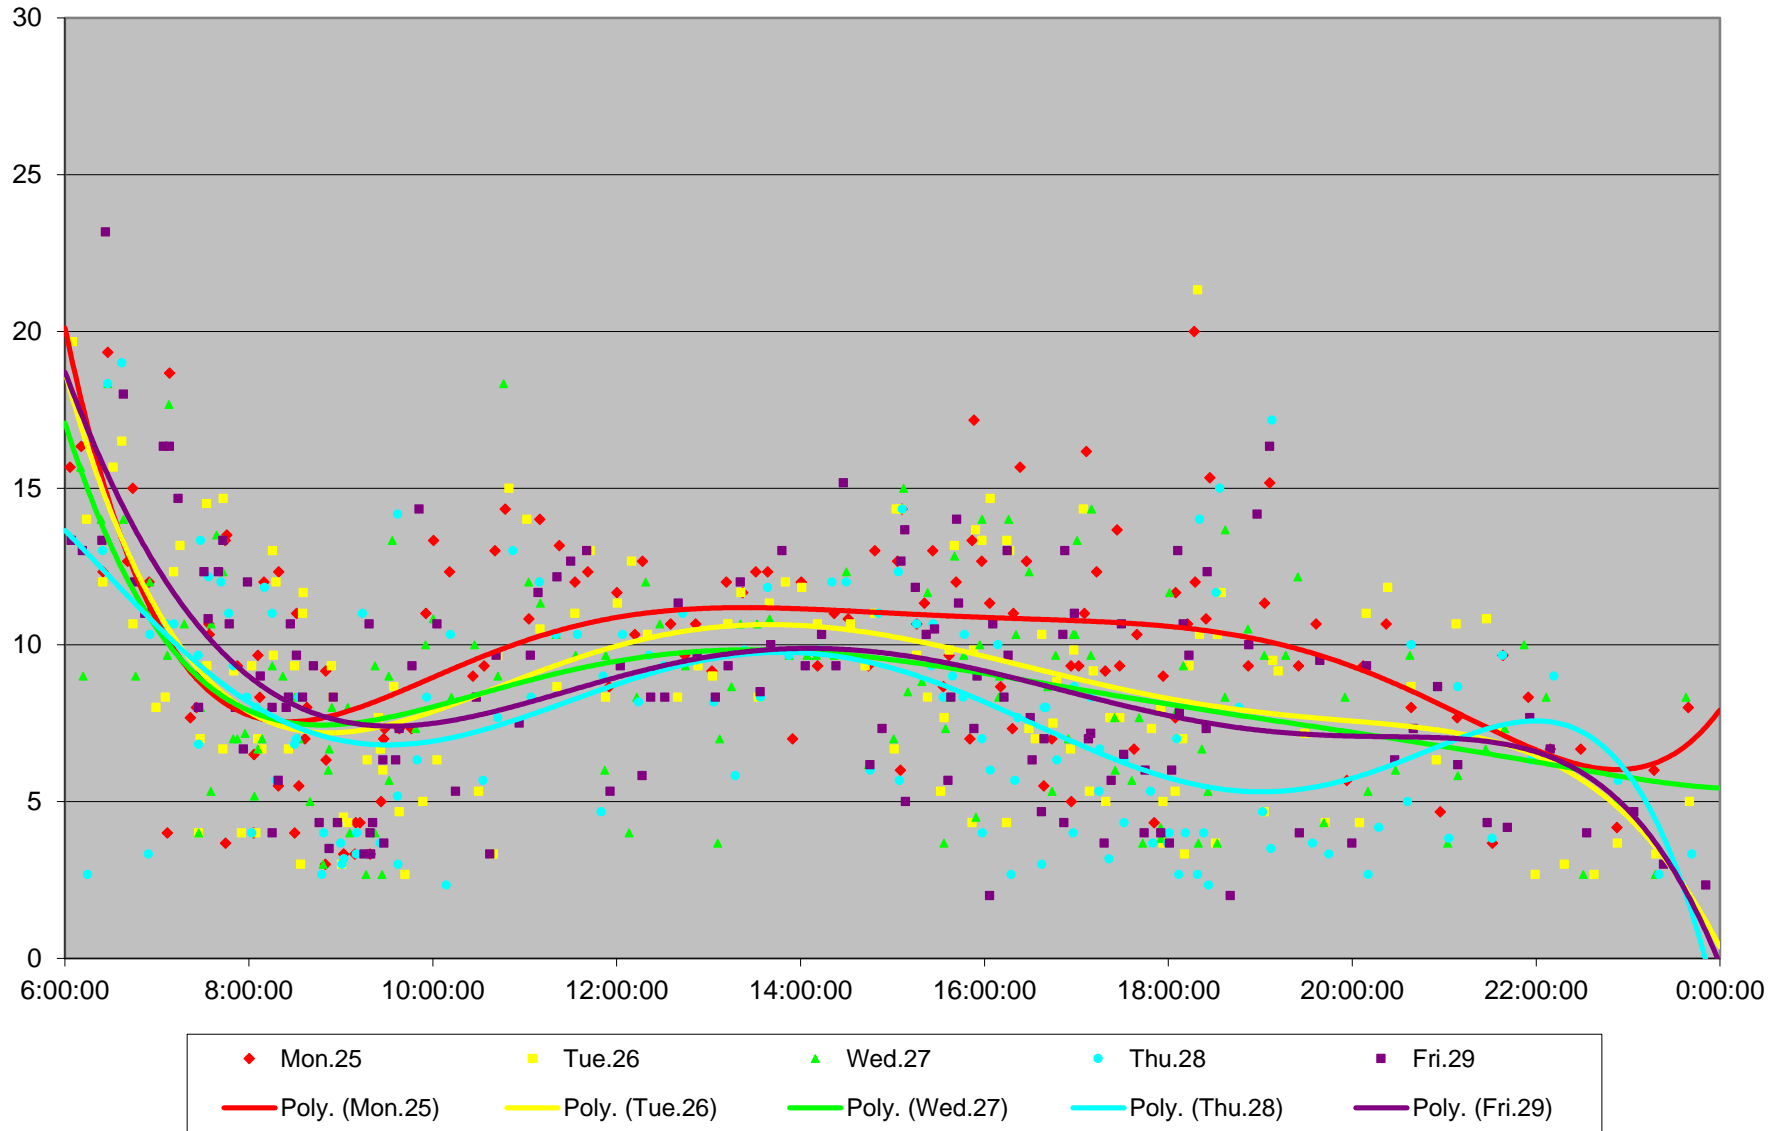

6 Bay Terminal Round Trip From Jarvis St To Jarvis St January 2016