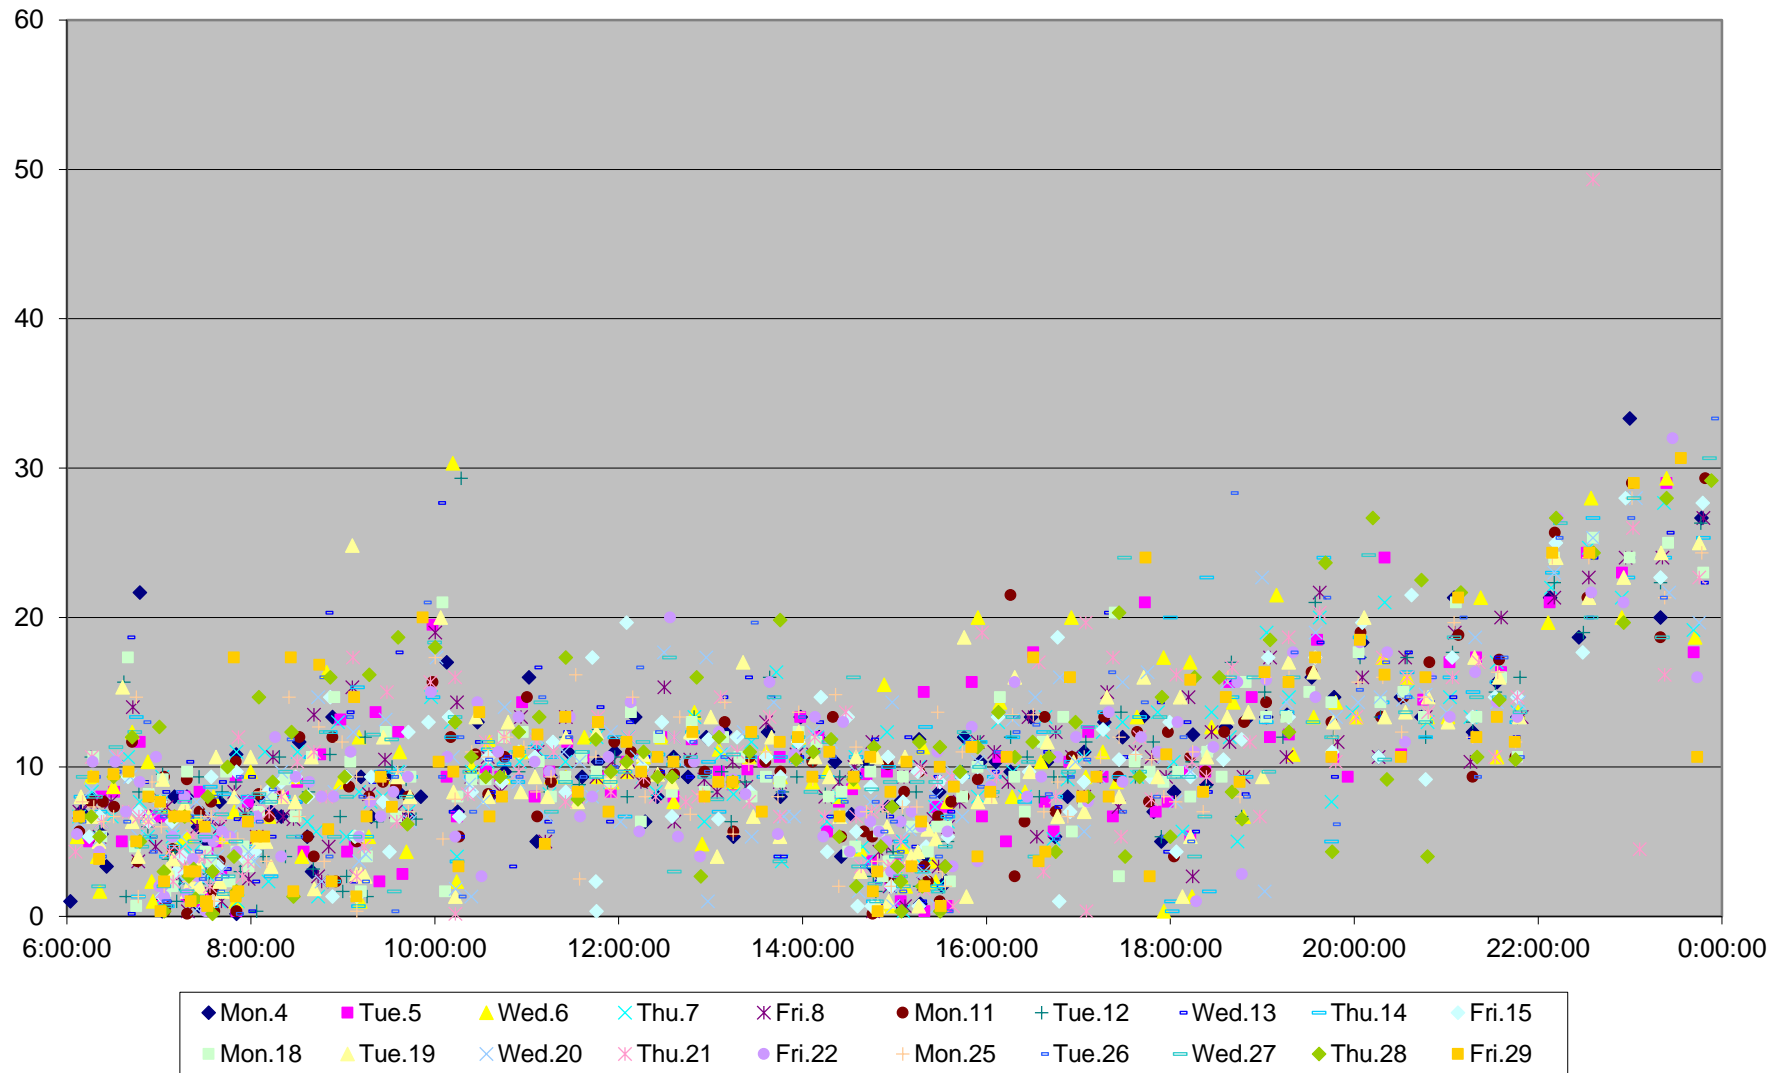

6 Bay Headways at E of Bedford Southbound January 2016

6 Bay Headways at E of Bedford Southbound January 2016

6 Bay Headways at E of Bedford Southbound January 2016

6 Bay Headways at E of Bedford Southbound January 2016

6 Bay Headways at E of Bedford Southbound January 2016

6 Bay Headways at E of Bedford Southbound January 2016

6 Bay Headways at E of Bedford Southbound January 2016

6 Bay Headways at E of Bedford Southbound January 2016 Weekday Statistics

6 Bay Headways at E of Bedford Southbound January 2016 Saturday Statistics

6 Bay Headways at E of Bedford Southbound January 2016 Sunday Statistics