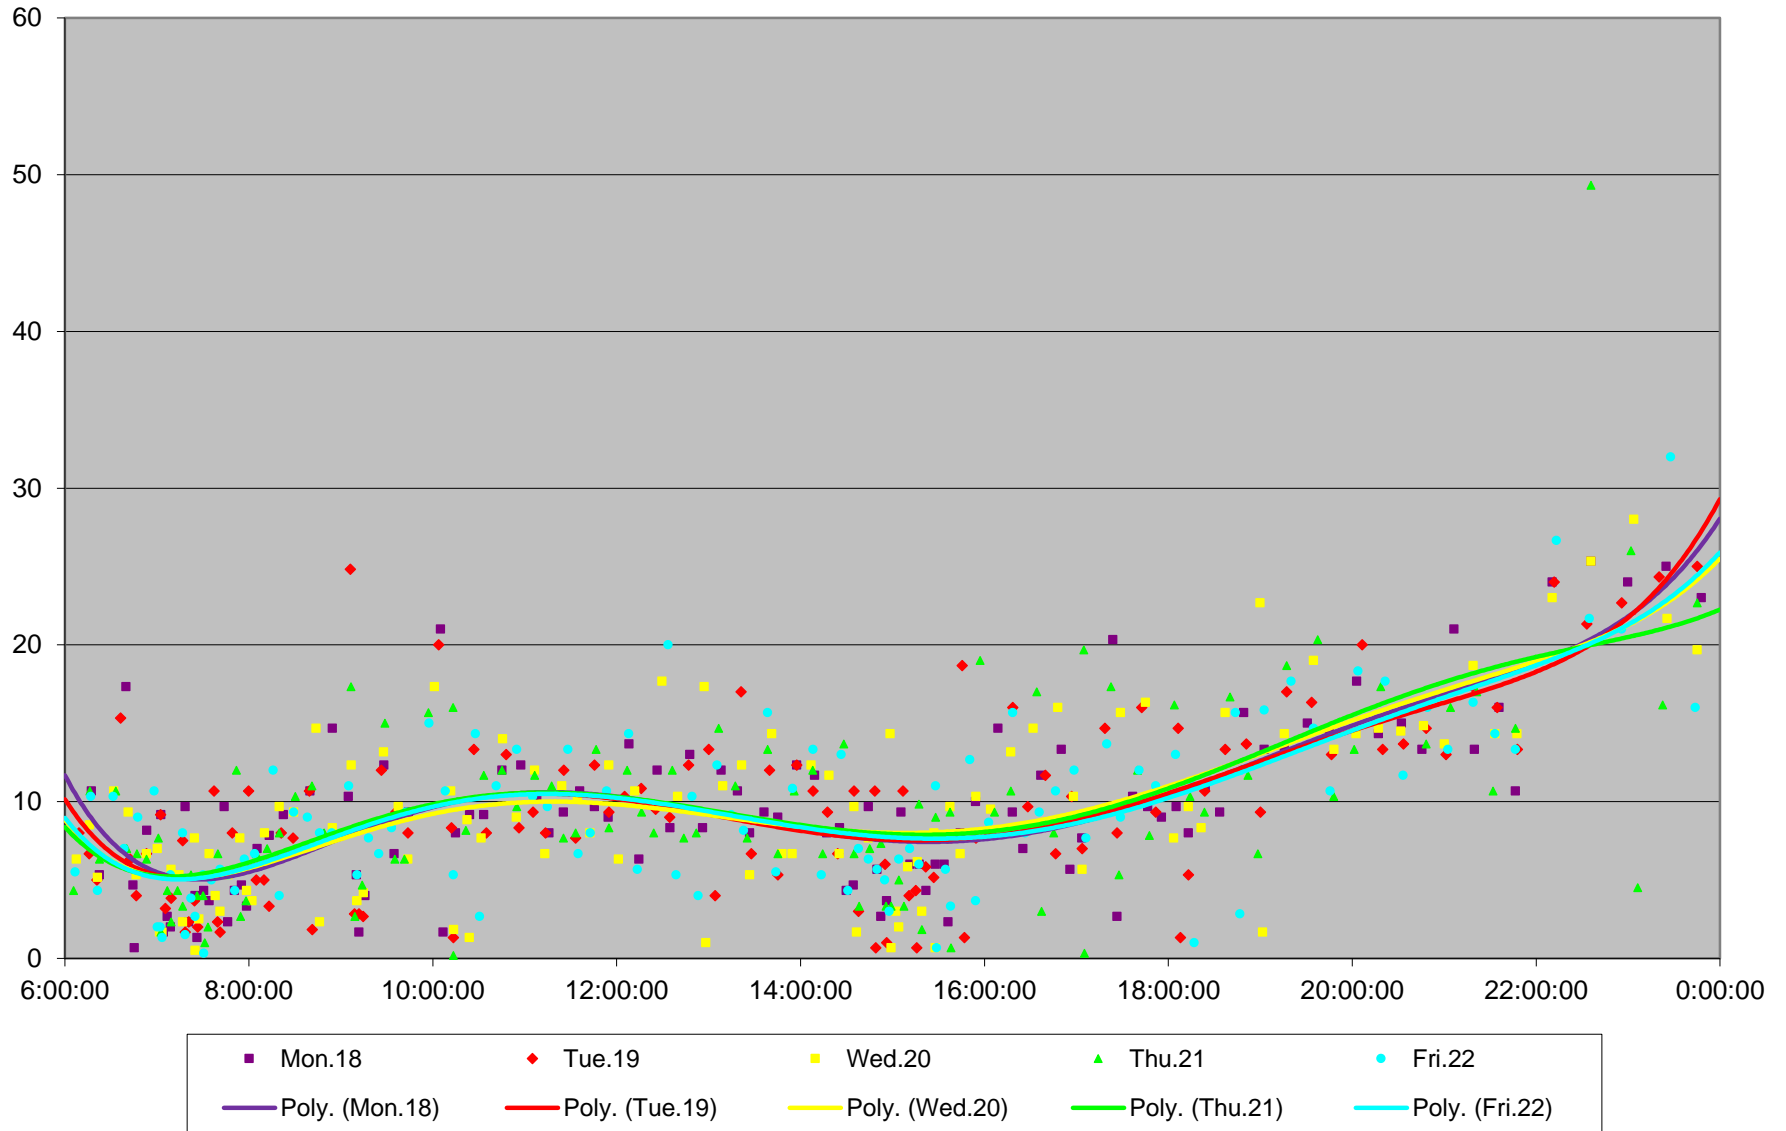

6 Bay Headways at E of Bedford Southbound January 2016

6 Bay Headways at E of Bedford Southbound January 2016

6 Bay Headways at E of Bedford Southbound January 2016

6 Bay Headways at E of Bedford Southbound January 2016

6 Bay Headways at E of Bedford Southbound January 2016

6 Bay Headways at E of Bedford Southbound January 2016

6 Bay Headways at E of Bedford Southbound January 2016

6 Bay Headways at E of Bedford Southbound January 2016 Weekday Statistics

6 Bay Headways at E of Bedford Southbound January 2016 Saturday Statistics

6 Bay Headways at E of Bedford Southbound January 2016 Sunday Statistics