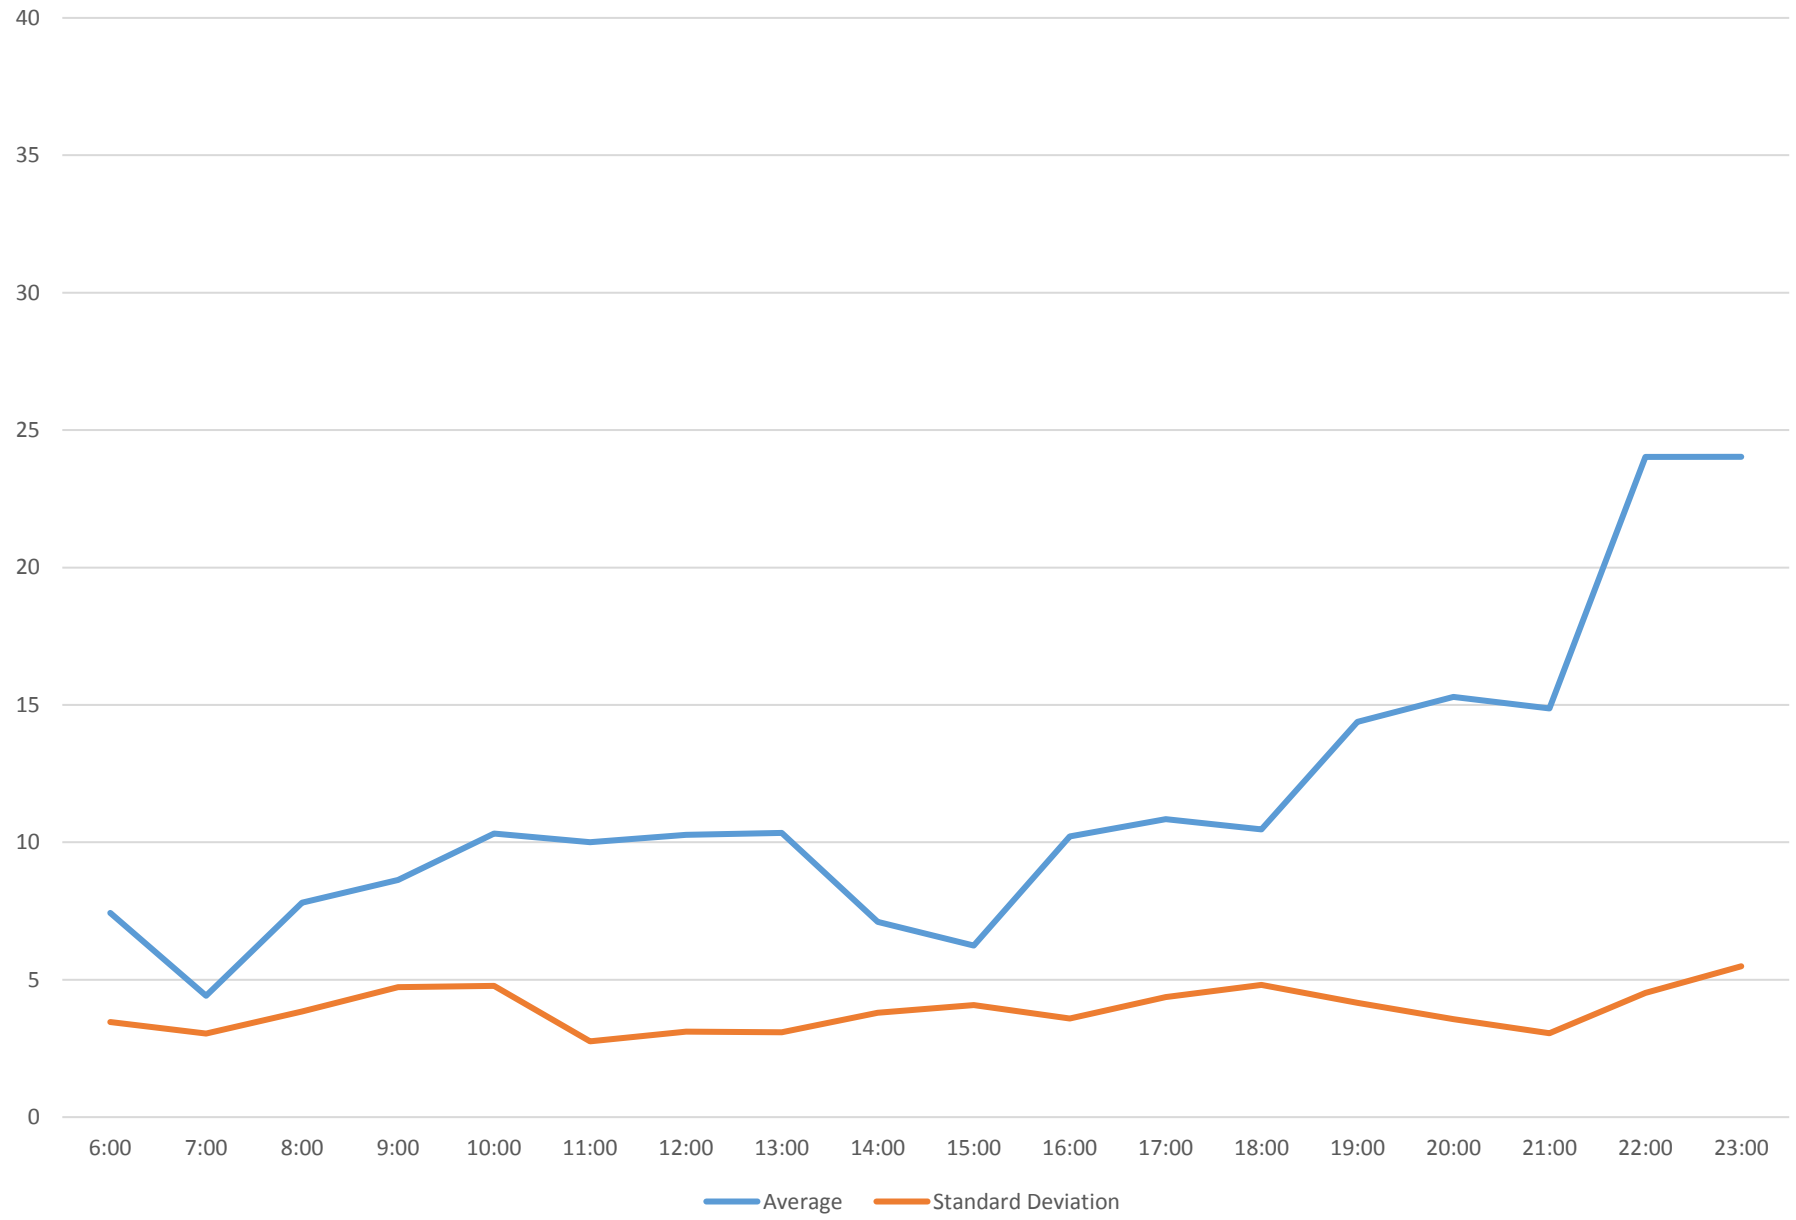

6 Bay Headways at E of Bedford Southbound January 2016

6 Bay Headways at E of Bedford Southbound January 2016

6 Bay Headways at E of Bedford Southbound January 2016

6 Bay Headways at E of Bedford Southbound January 2016

6 Bay Headways at E of Bedford Southbound January 2016

6 Bay Headways at E of Bedford Southbound January 2016

6 Bay Headways at E of Bedford Southbound January 2016

6 Bay Headways at E of Bedford Southbound January 2016 Weekday Statistics

6 Bay Headways at E of Bedford Southbound January 2016 Saturday Statistics

6 Bay Headways at E of Bedford Southbound January 2016 Sunday Statistics