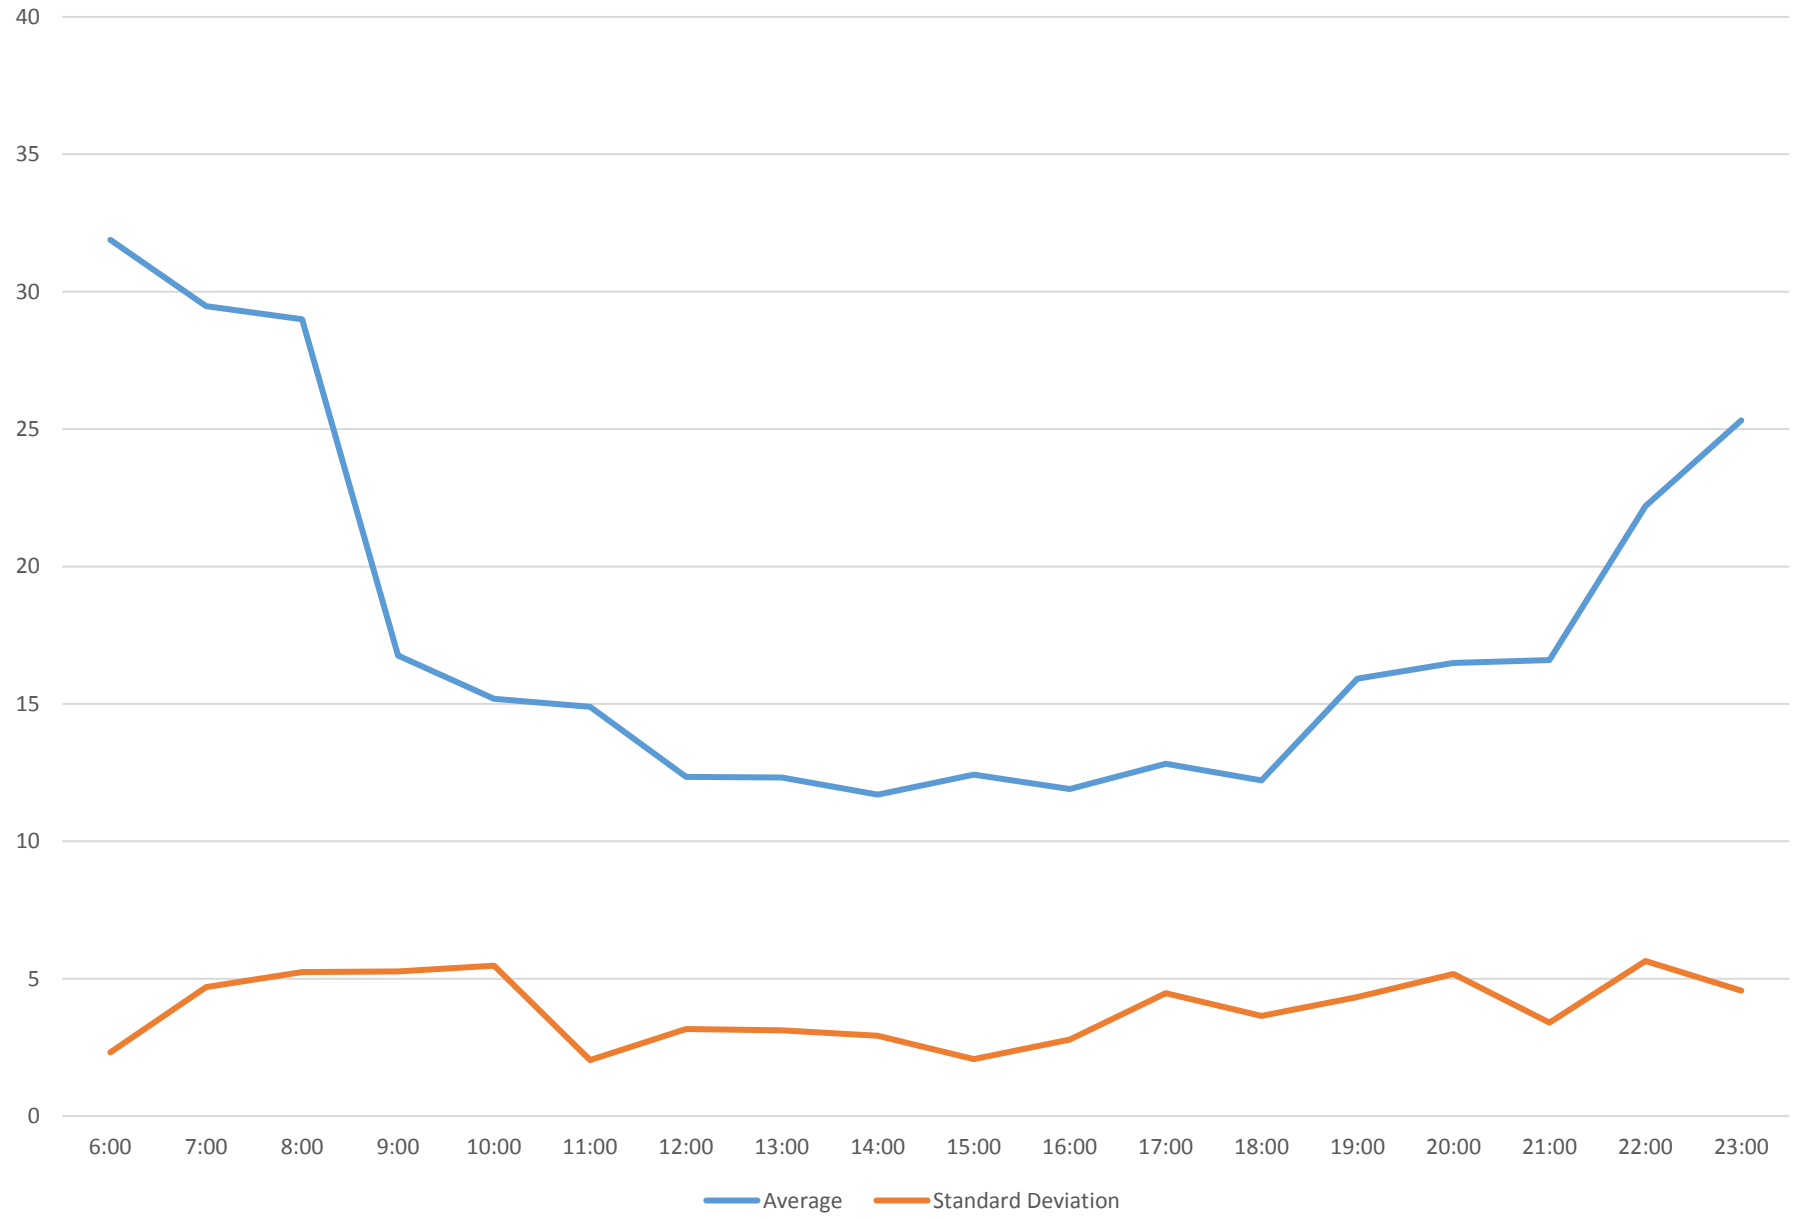

6 Bay Headways at E of Bedford Southbound January 2016

6 Bay Headways at E of Bedford Southbound January 2016

6 Bay Headways at E of Bedford Southbound January 2016

6 Bay Headways at E of Bedford Southbound January 2016

6 Bay Headways at E of Bedford Southbound January 2016

6 Bay Headways at E of Bedford Southbound January 2016

6 Bay Headways at E of Bedford Southbound January 2016

6 Bay Headways at E of Bedford Southbound January 2016 Weekday Statistics

6 Bay Headways at E of Bedford Southbound January 2016 Saturday Statistics

6 Bay Headways at E of Bedford Southbound January 2016 Sunday Statistics