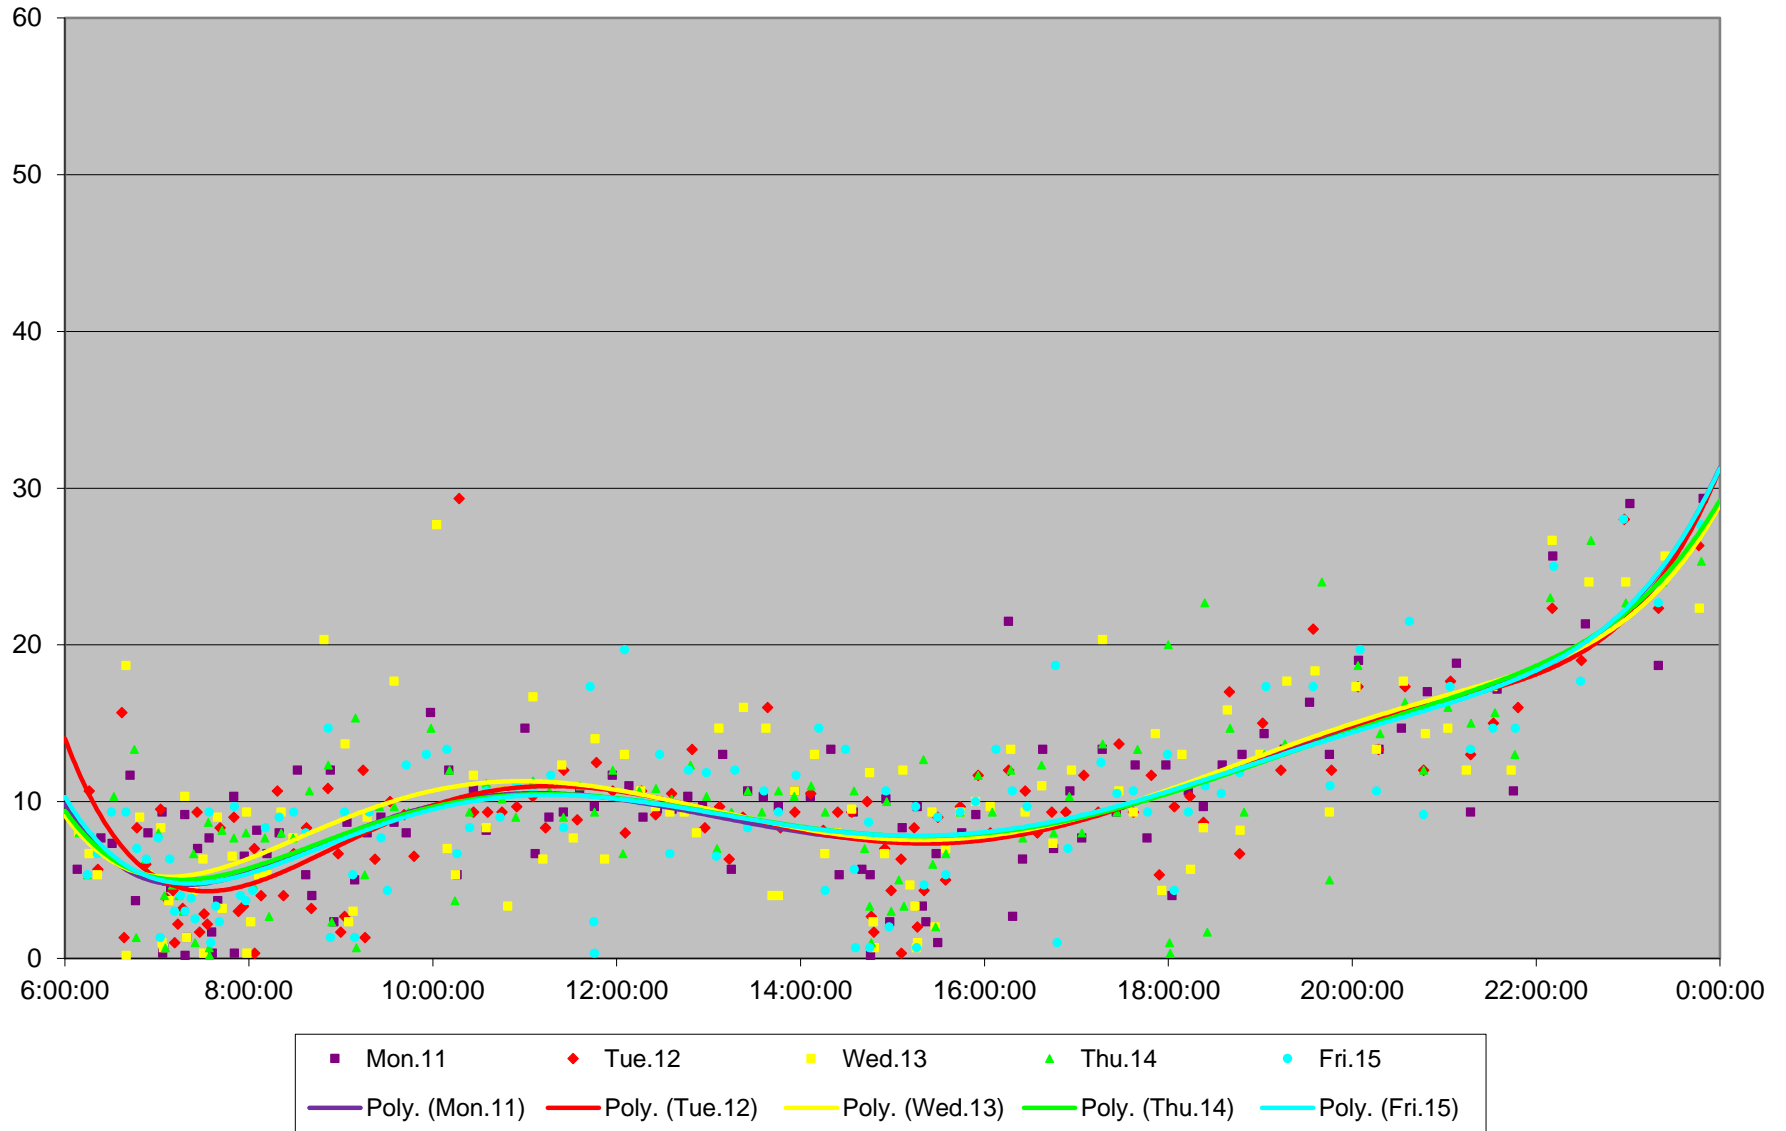

6 Bay Headways at E of Bedford Southbound January 2016

6 Bay Headways at E of Bedford Southbound January 2016

6 Bay Headways at E of Bedford Southbound January 2016

6 Bay Headways at E of Bedford Southbound January 2016

6 Bay Headways at E of Bedford Southbound January 2016

6 Bay Headways at E of Bedford Southbound January 2016

6 Bay Headways at E of Bedford Southbound January 2016

6 Bay Headways at E of Bedford Southbound January 2016 Weekday Statistics

6 Bay Headways at E of Bedford Southbound January 2016 Saturday Statistics

6 Bay Headways at E of Bedford Southbound January 2016 Sunday Statistics