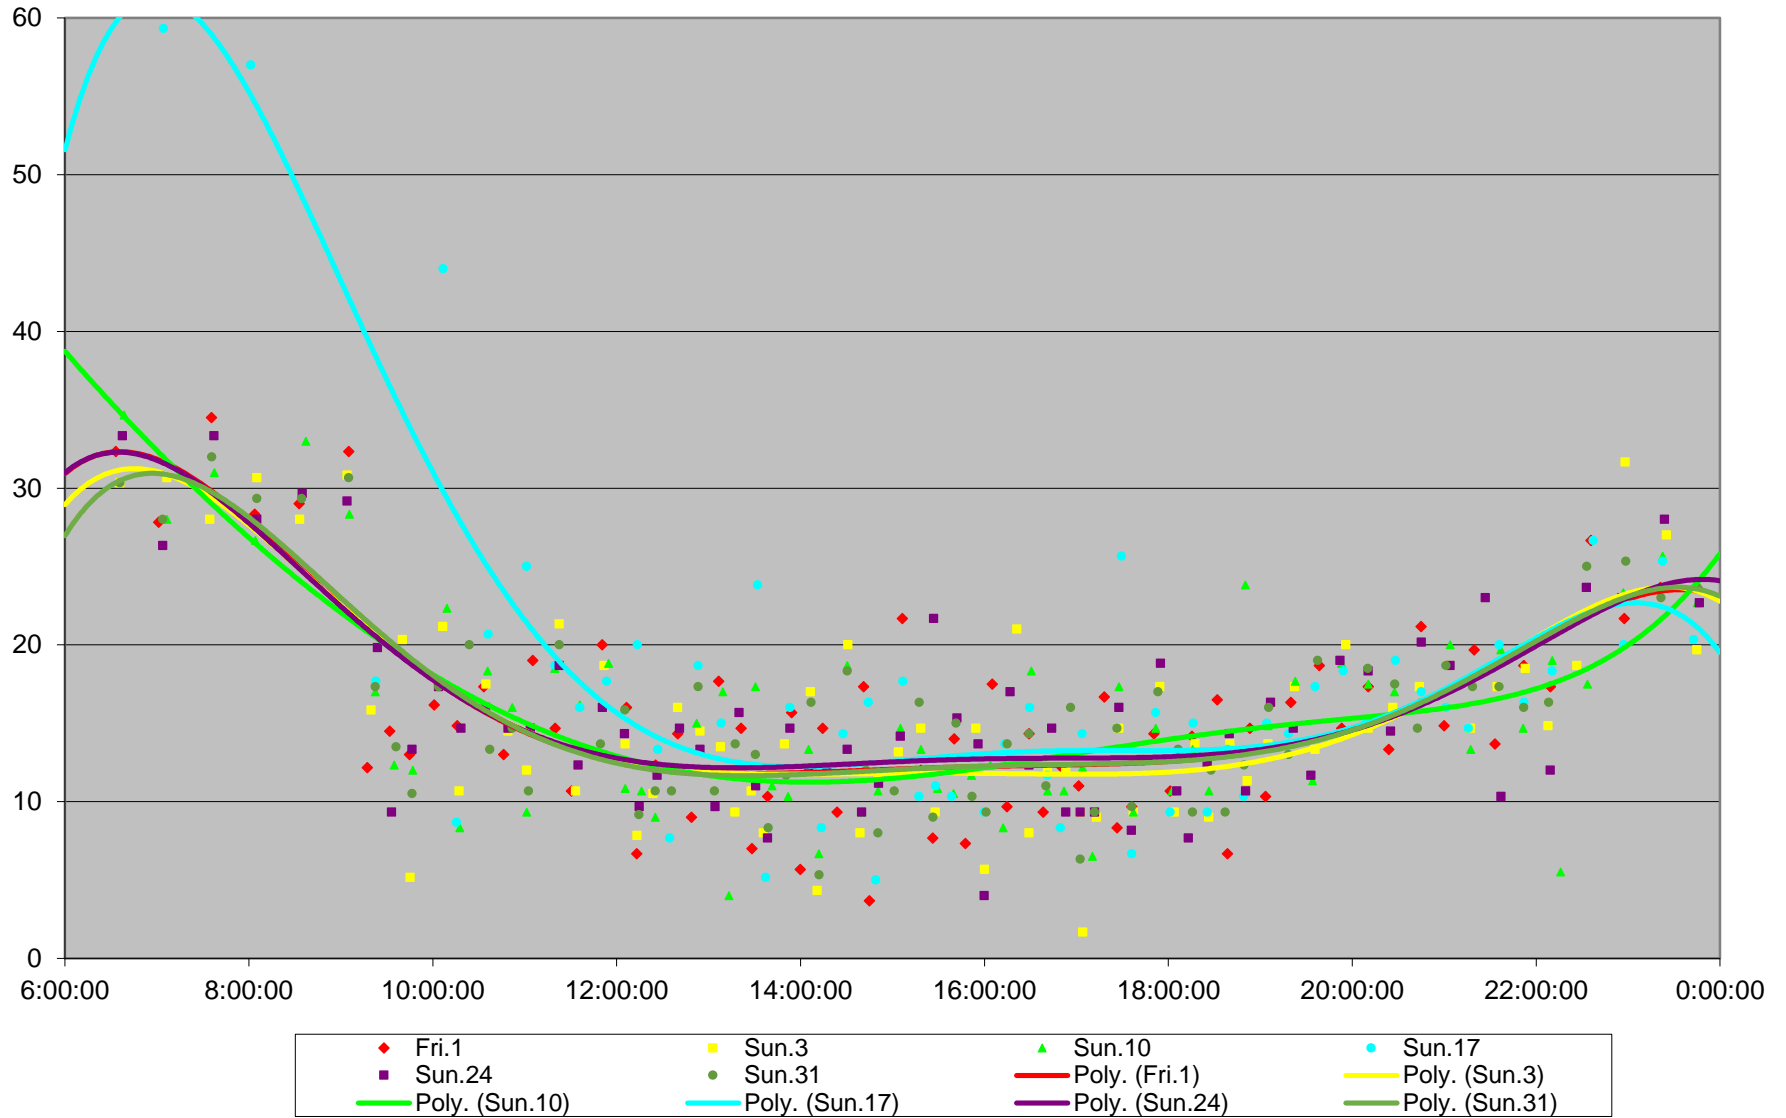

6 Bay Headways at E of Bedford Southbound January 2016

6 Bay Headways at E of Bedford Southbound January 2016

6 Bay Headways at E of Bedford Southbound January 2016

6 Bay Headways at E of Bedford Southbound January 2016

6 Bay Headways at E of Bedford Southbound January 2016

6 Bay Headways at E of Bedford Southbound January 2016

6 Bay Headways at E of Bedford Southbound January 2016

6 Bay Headways at E of Bedford Southbound January 2016 Weekday Statistics

6 Bay Headways at E of Bedford Southbound January 2016 Saturday Statistics

6 Bay Headways at E of Bedford Southbound January 2016 Sunday Statistics