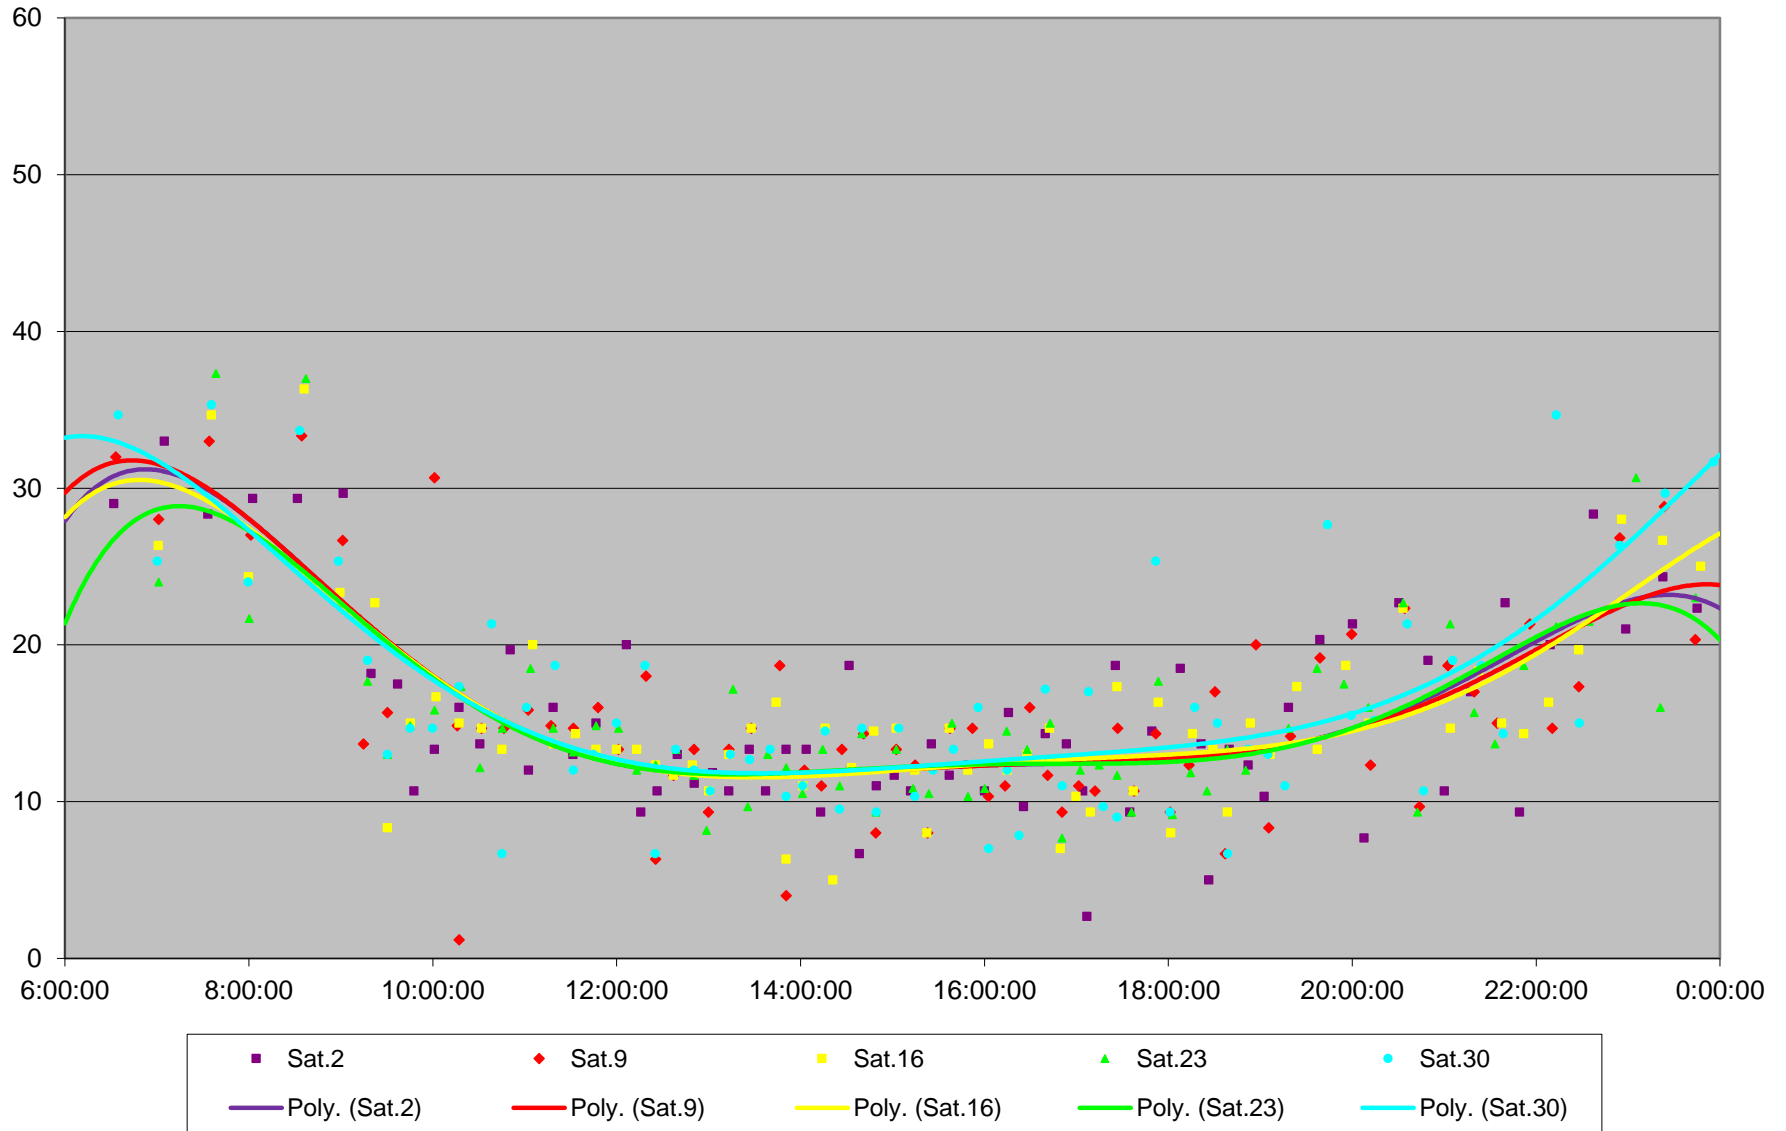

6 Bay Headways at E of Bedford Southbound January 2016

6 Bay Headways at E of Bedford Southbound January 2016

6 Bay Headways at E of Bedford Southbound January 2016

6 Bay Headways at E of Bedford Southbound January 2016

6 Bay Headways at E of Bedford Southbound January 2016

6 Bay Headways at E of Bedford Southbound January 2016

6 Bay Headways at E of Bedford Southbound January 2016

6 Bay Headways at E of Bedford Southbound January 2016 Weekday Statistics

6 Bay Headways at E of Bedford Southbound January 2016 Saturday Statistics

6 Bay Headways at E of Bedford Southbound January 2016 Sunday Statistics