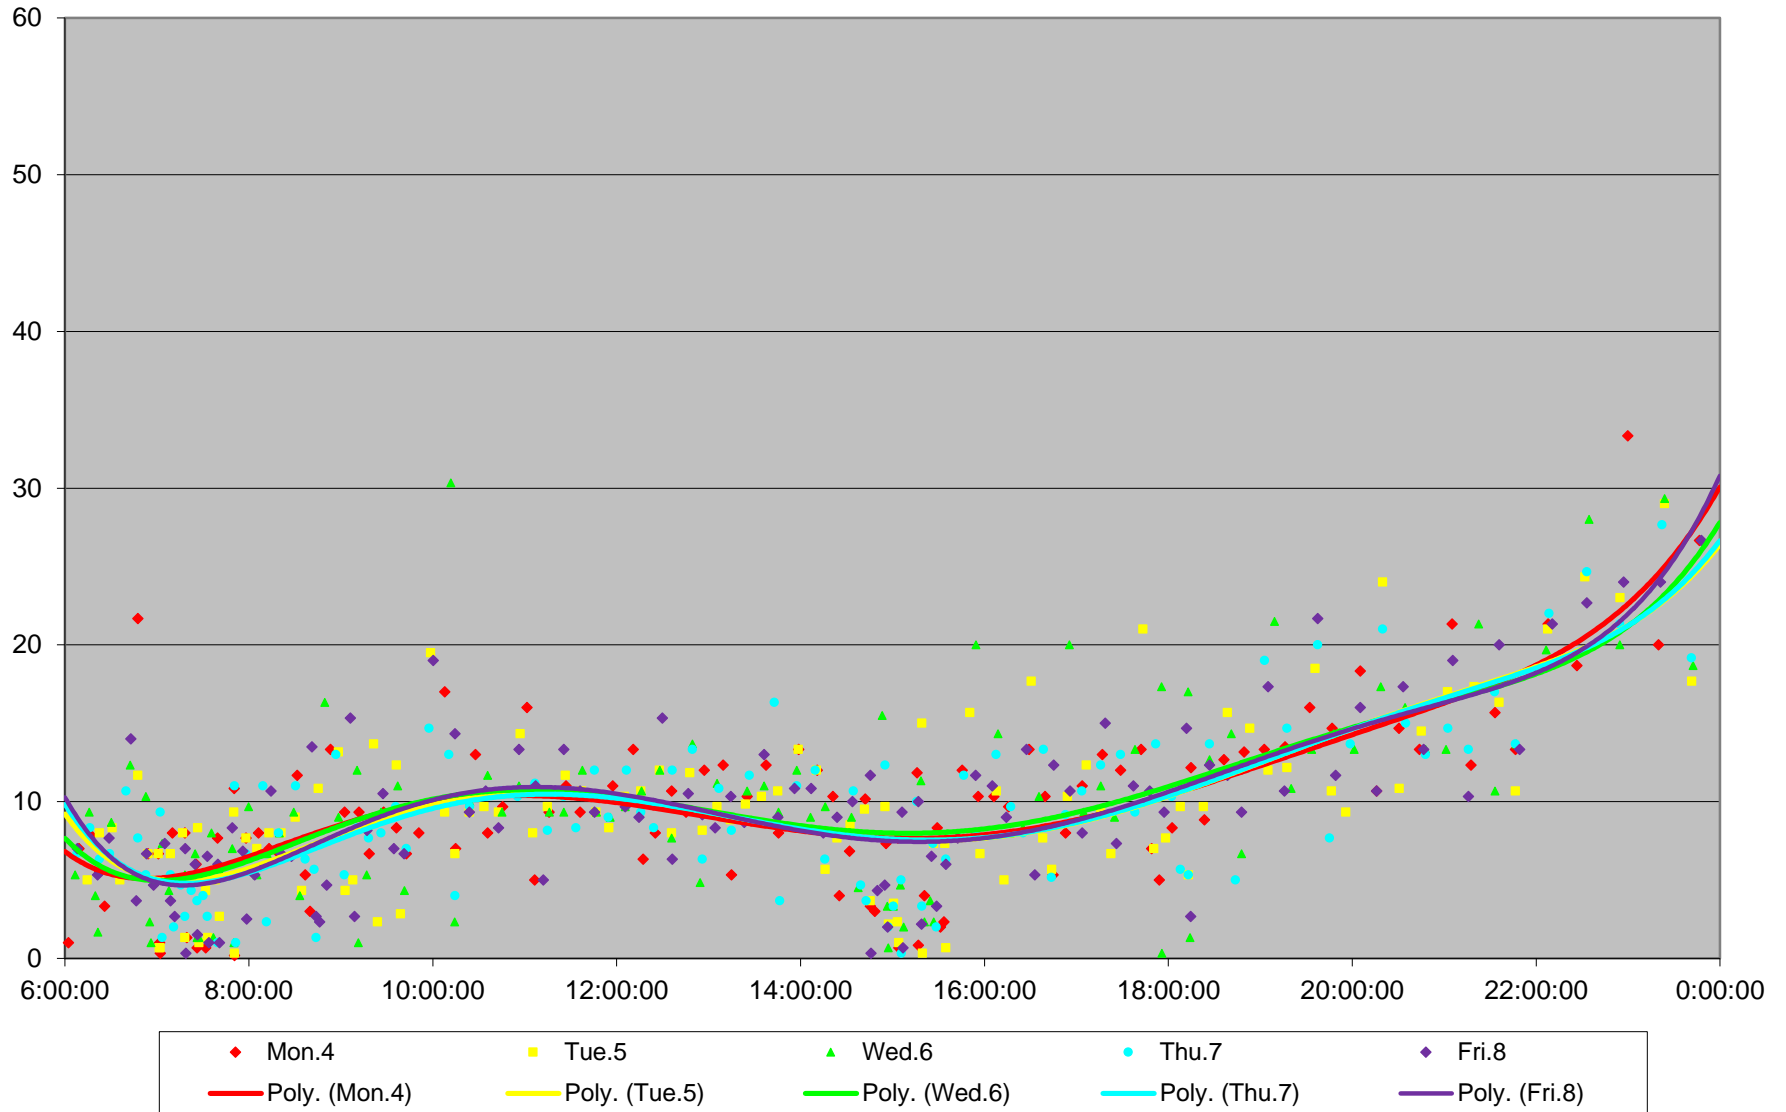

6 Bay Headways at E of Bedford Southbound January 2016

6 Bay Headways at E of Bedford Southbound January 2016

6 Bay Headways at E of Bedford Southbound January 2016

6 Bay Headways at E of Bedford Southbound January 2016

6 Bay Headways at E of Bedford Southbound January 2016

6 Bay Headways at E of Bedford Southbound January 2016

6 Bay Headways at E of Bedford Southbound January 2016

6 Bay Headways at E of Bedford Southbound January 2016 Weekday Statistics

6 Bay Headways at E of Bedford Southbound January 2016 Saturday Statistics

6 Bay Headways at E of Bedford Southbound January 2016 Sunday Statistics