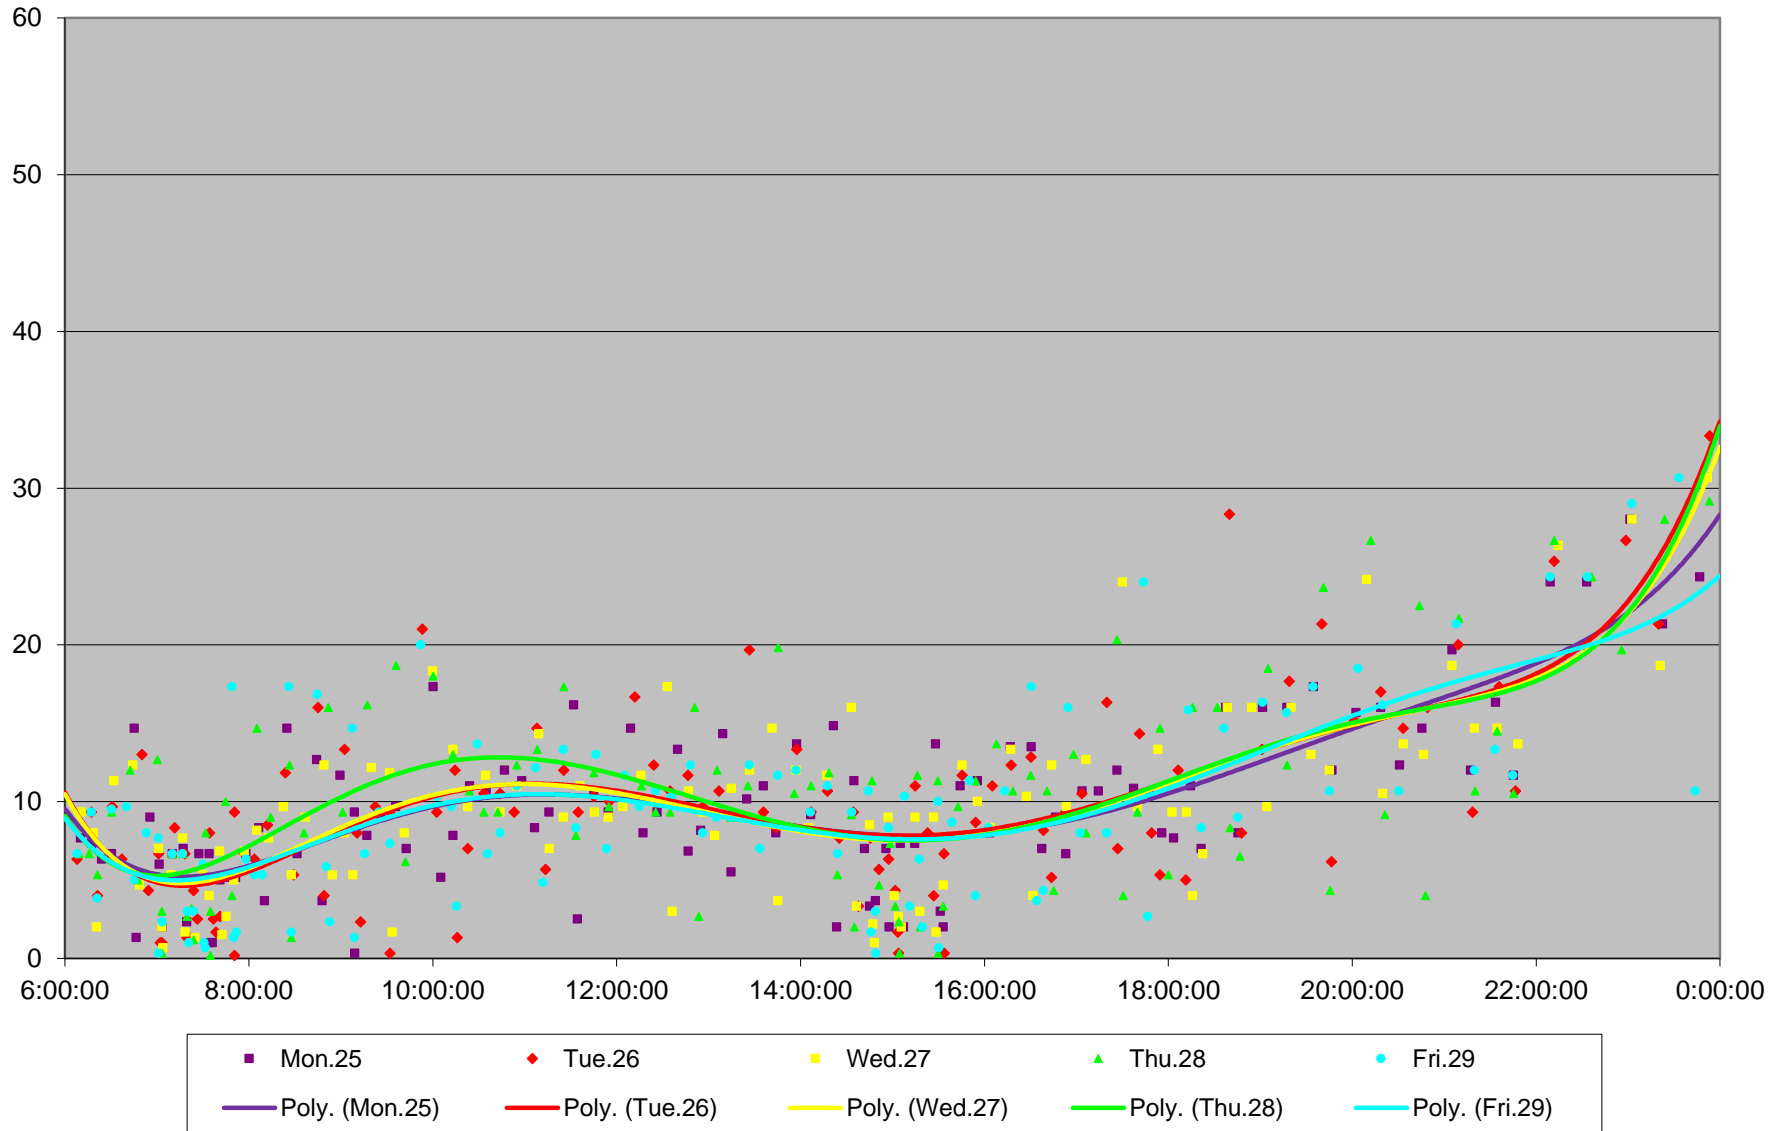

6 Bay Headways at E of Bedford Southbound January 2016

6 Bay Headways at E of Bedford Southbound January 2016

6 Bay Headways at E of Bedford Southbound January 2016

6 Bay Headways at E of Bedford Southbound January 2016

6 Bay Headways at E of Bedford Southbound January 2016

6 Bay Headways at E of Bedford Southbound January 2016

6 Bay Headways at E of Bedford Southbound January 2016

6 Bay Headways at E of Bedford Southbound January 2016 Weekday Statistics

6 Bay Headways at E of Bedford Southbound January 2016 Saturday Statistics

6 Bay Headways at E of Bedford Southbound January 2016 Sunday Statistics