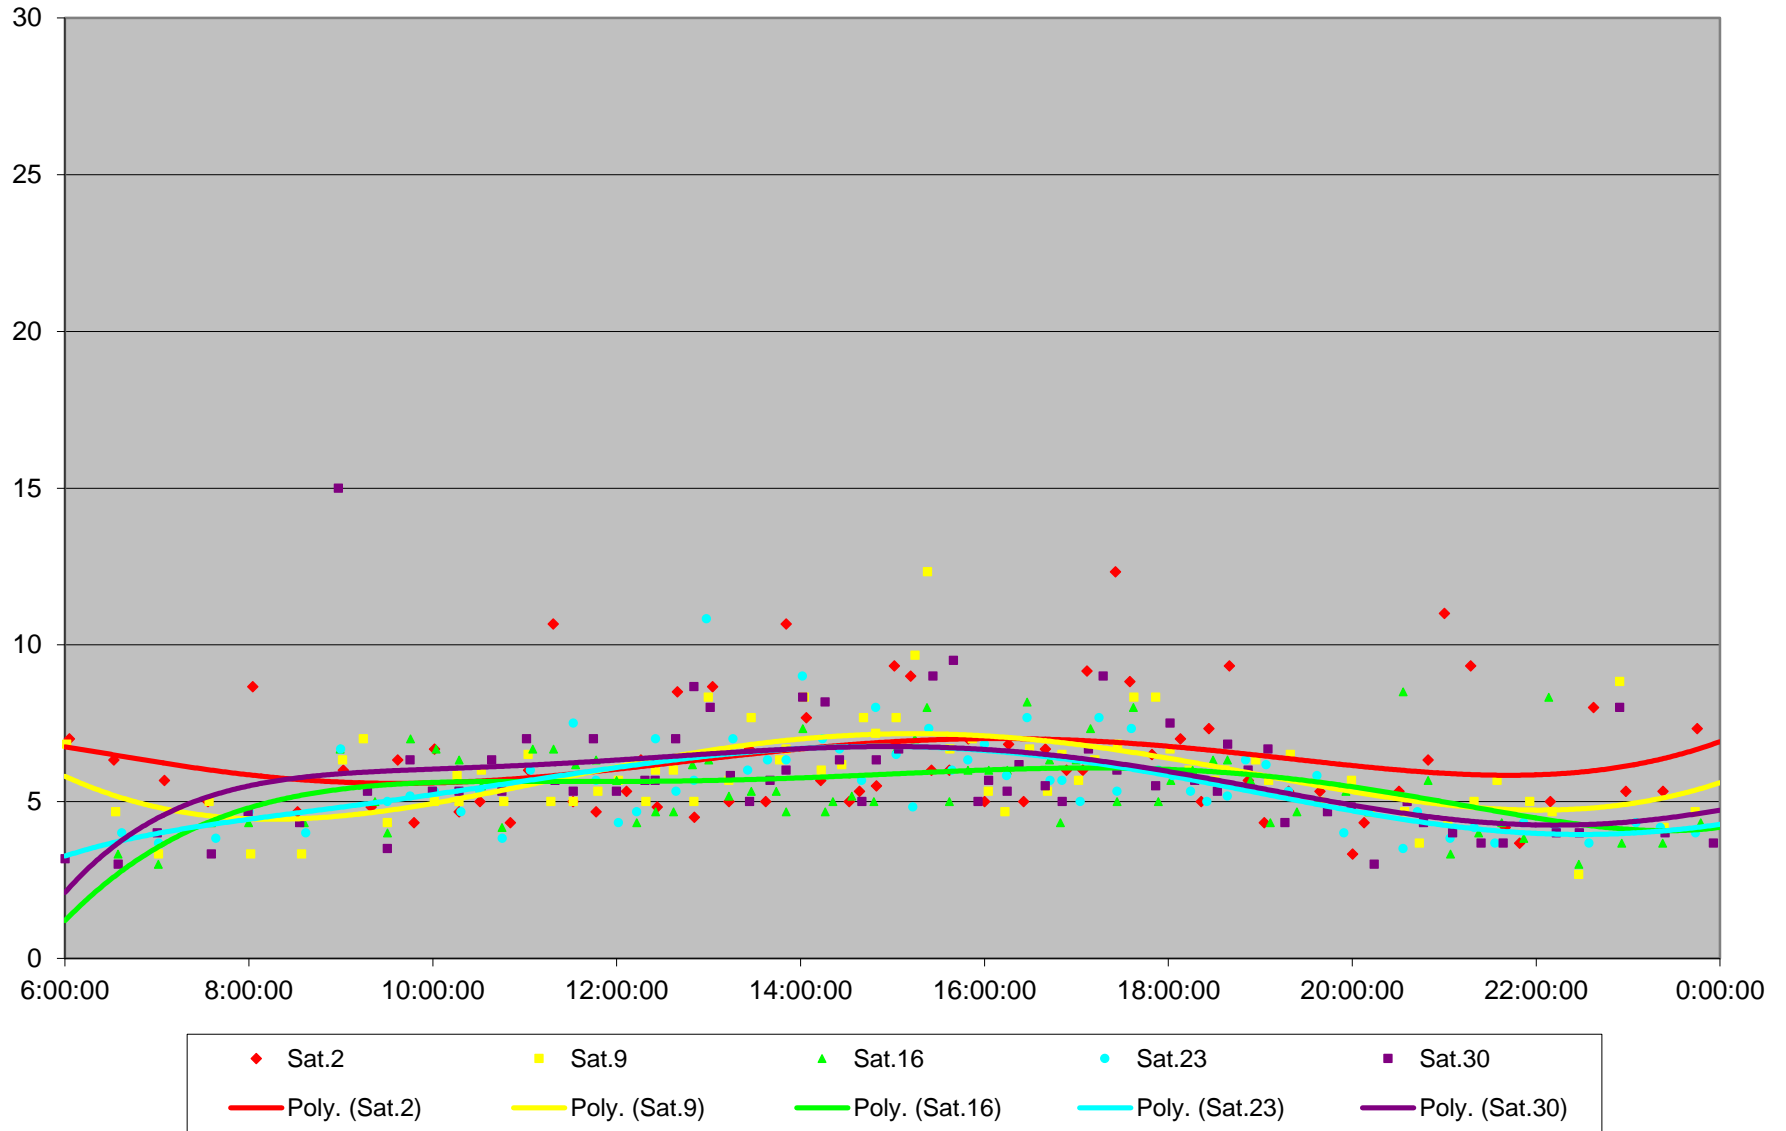

6 Bay Link Times From E of Bedford To Charles Southbound January 2016