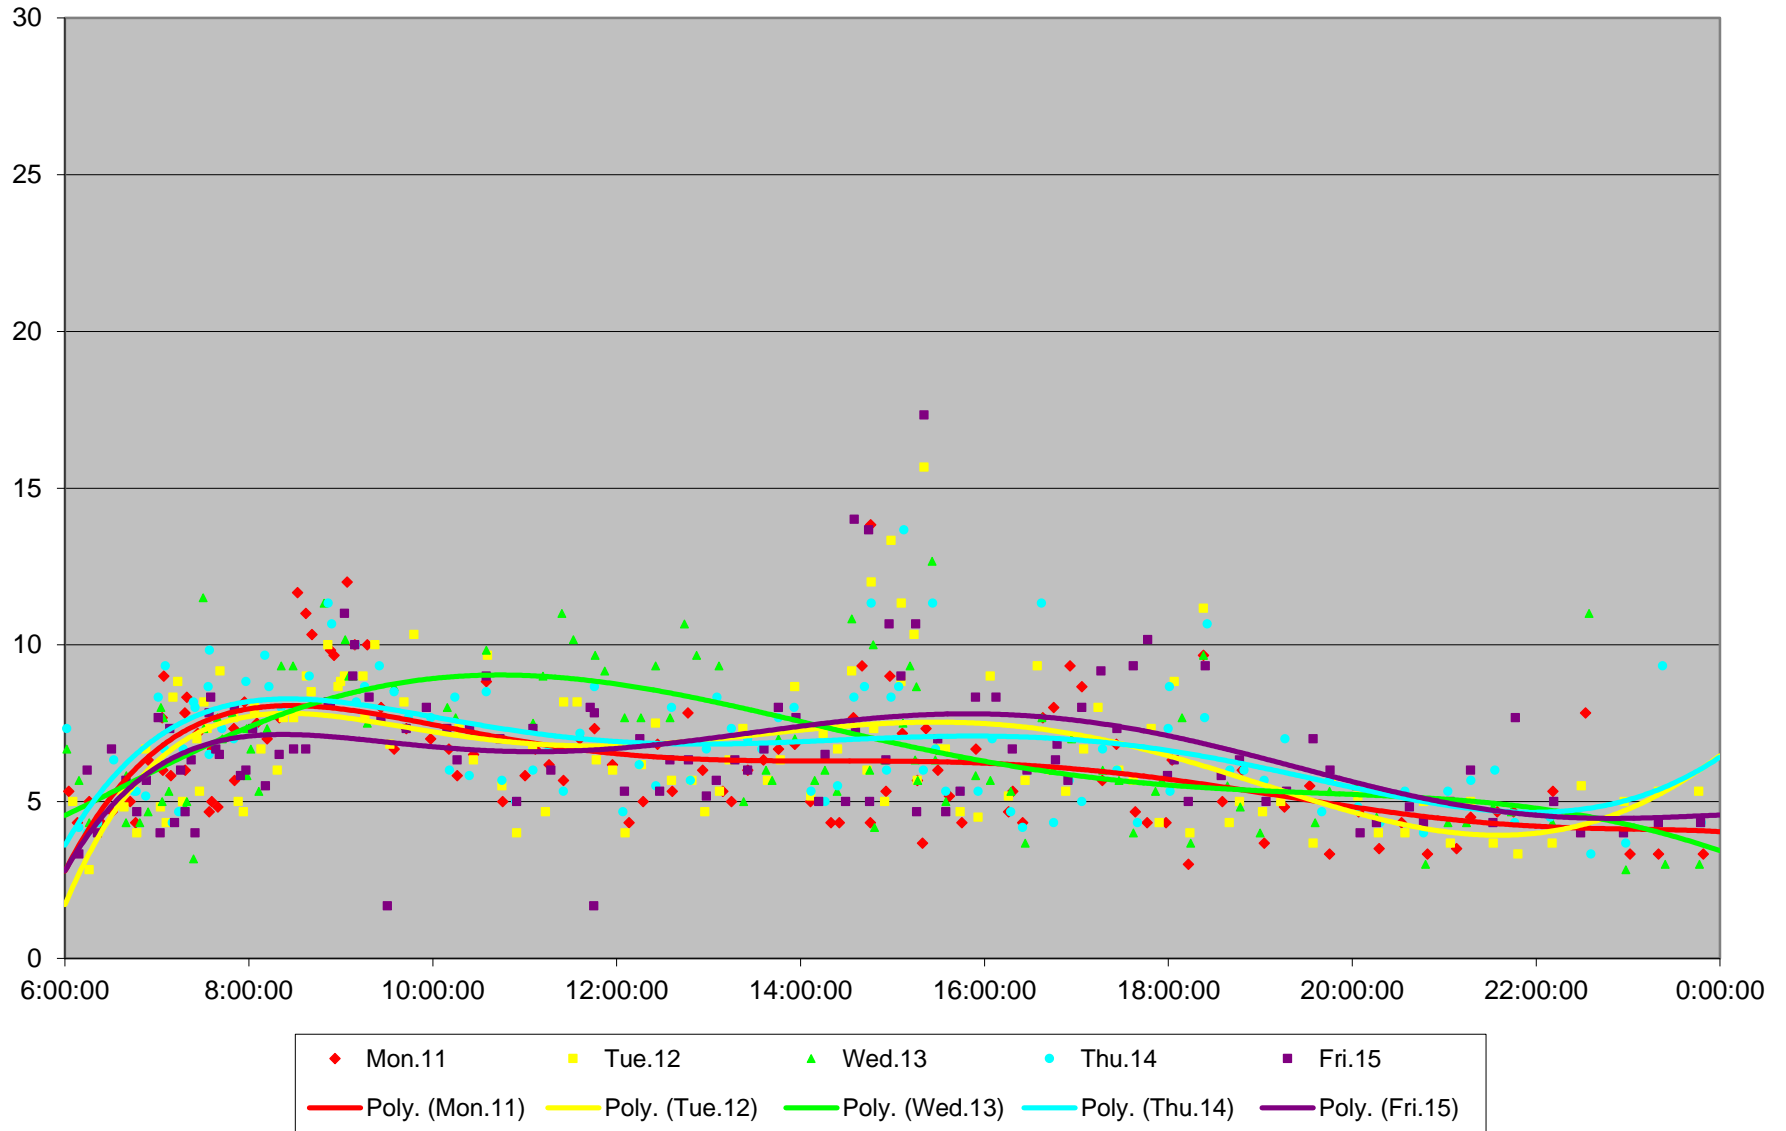

### 6 Bay Link Times From E of Bedford To Charles Southbound January 2016