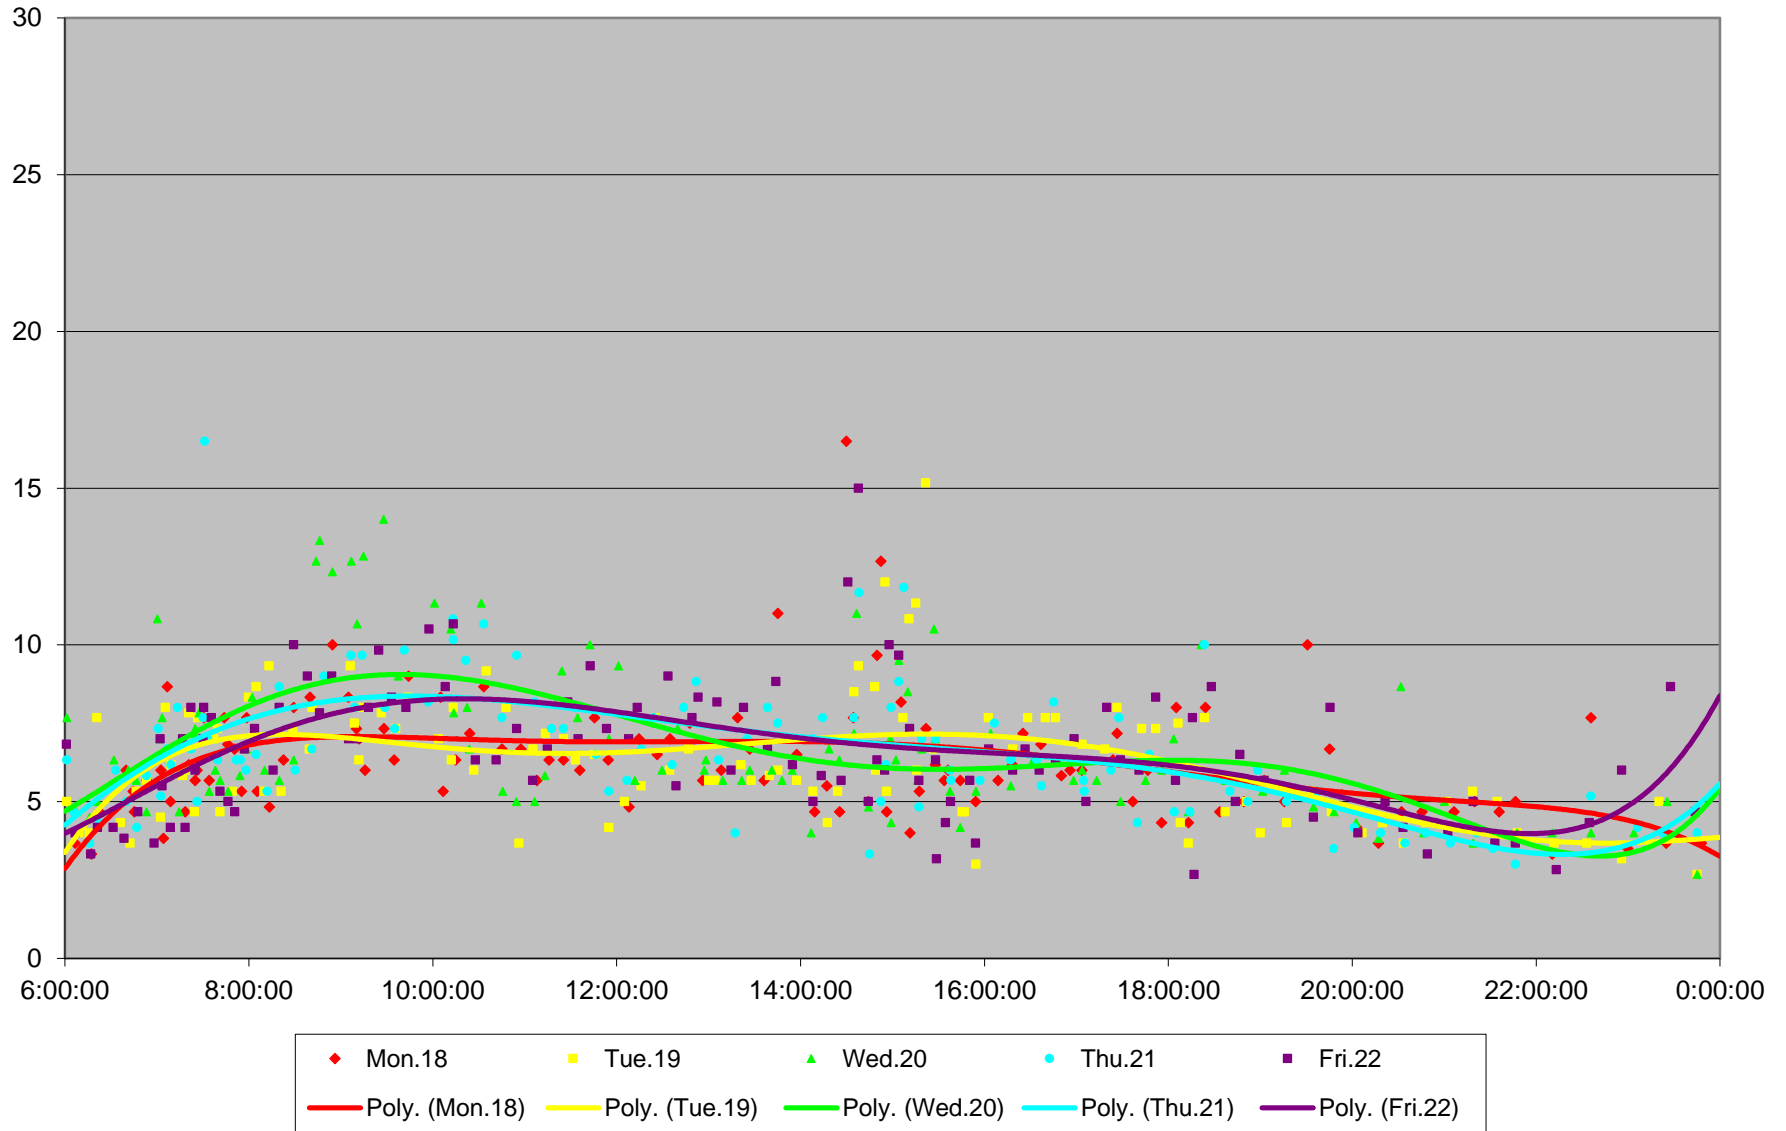

### 6 Bay Link Times From E of Bedford To Charles Southbound January 2016