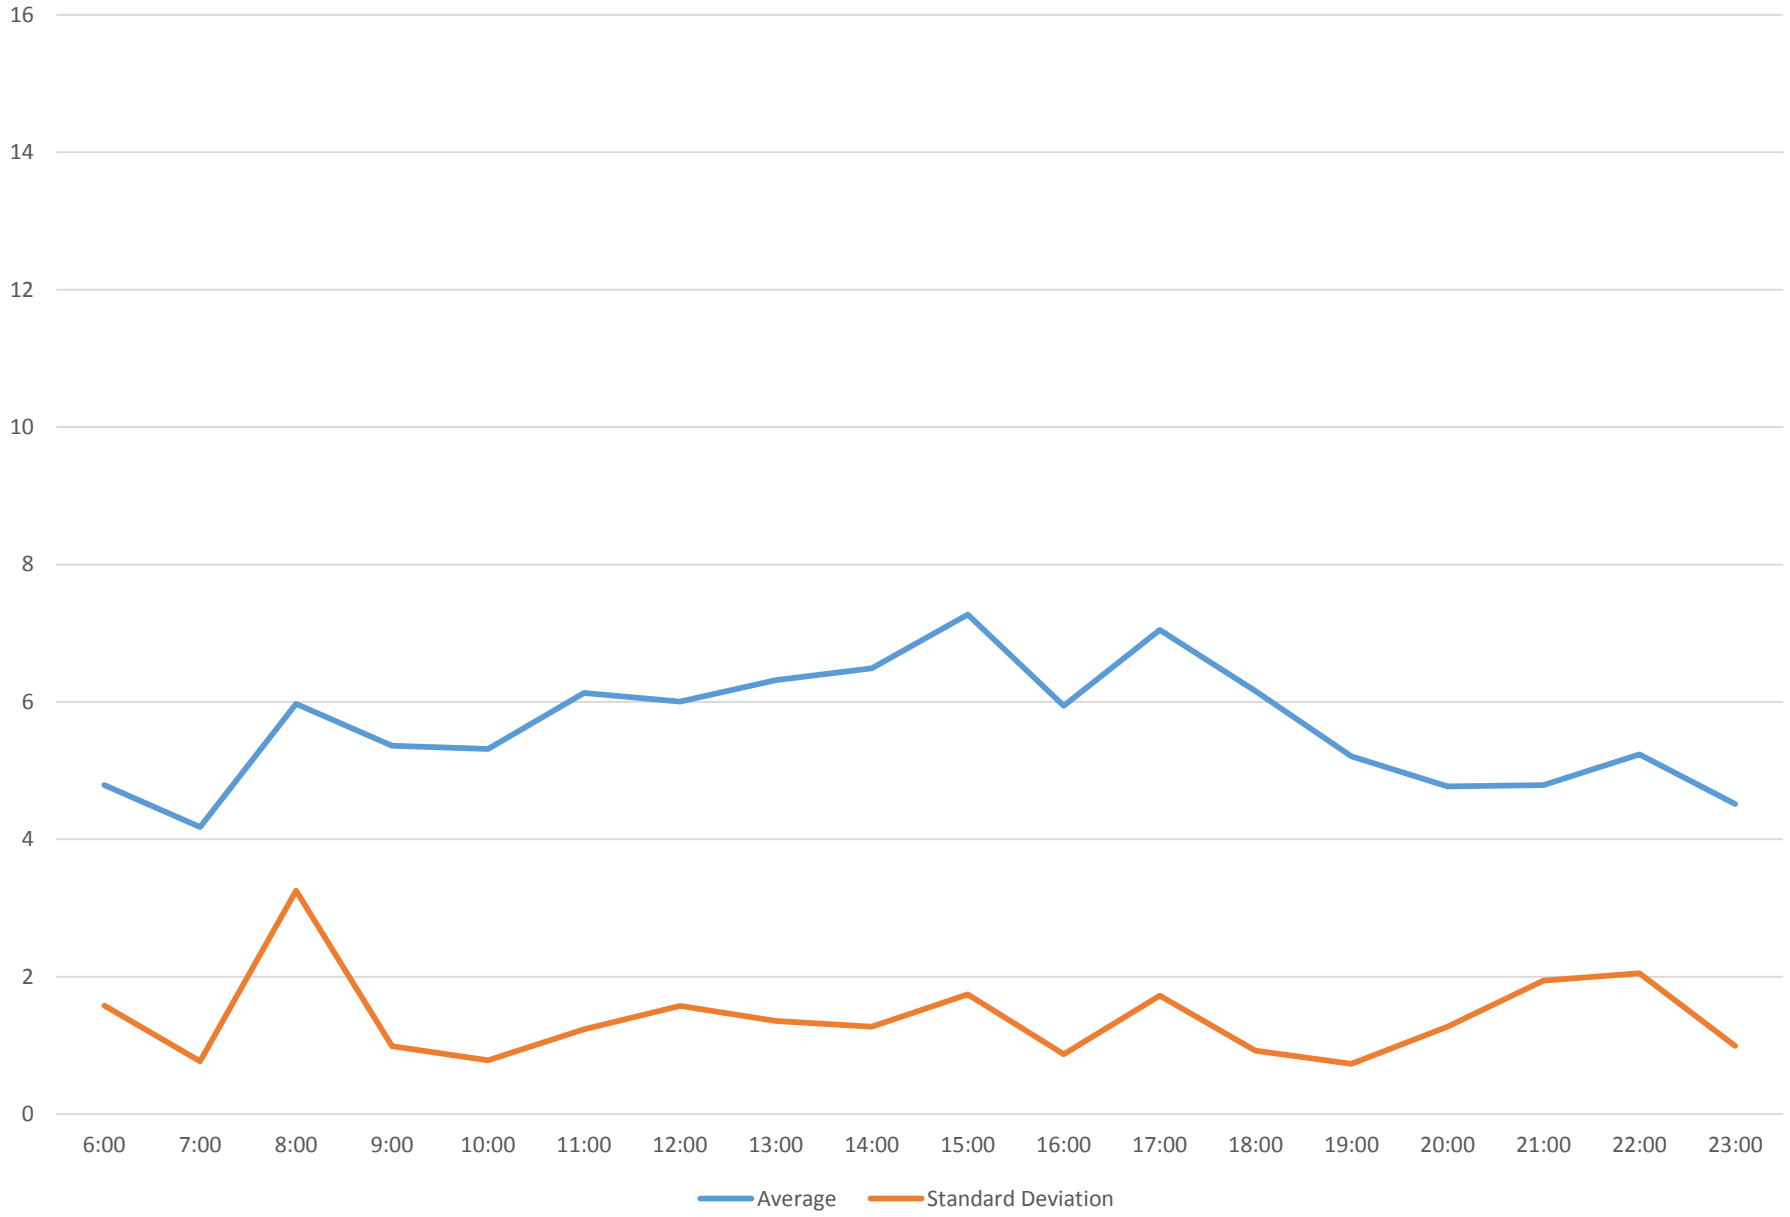

### 6 Bay Link Times From E of Bedford To Charles Southbound January 2016

### 6 Bay Link Times From E of Bedford To Charles Southbound January 2016

6 Bay Link Times From E of Bedford To Charles Southbound January 2016 Weekday Statistics

6 Bay Link Times From E of Bedford To Charles Southbound January 2016 Saturday Statistics

6 Bay Link Times From E of Bedford To Charles Southbound January 2016 Sunday Statistics