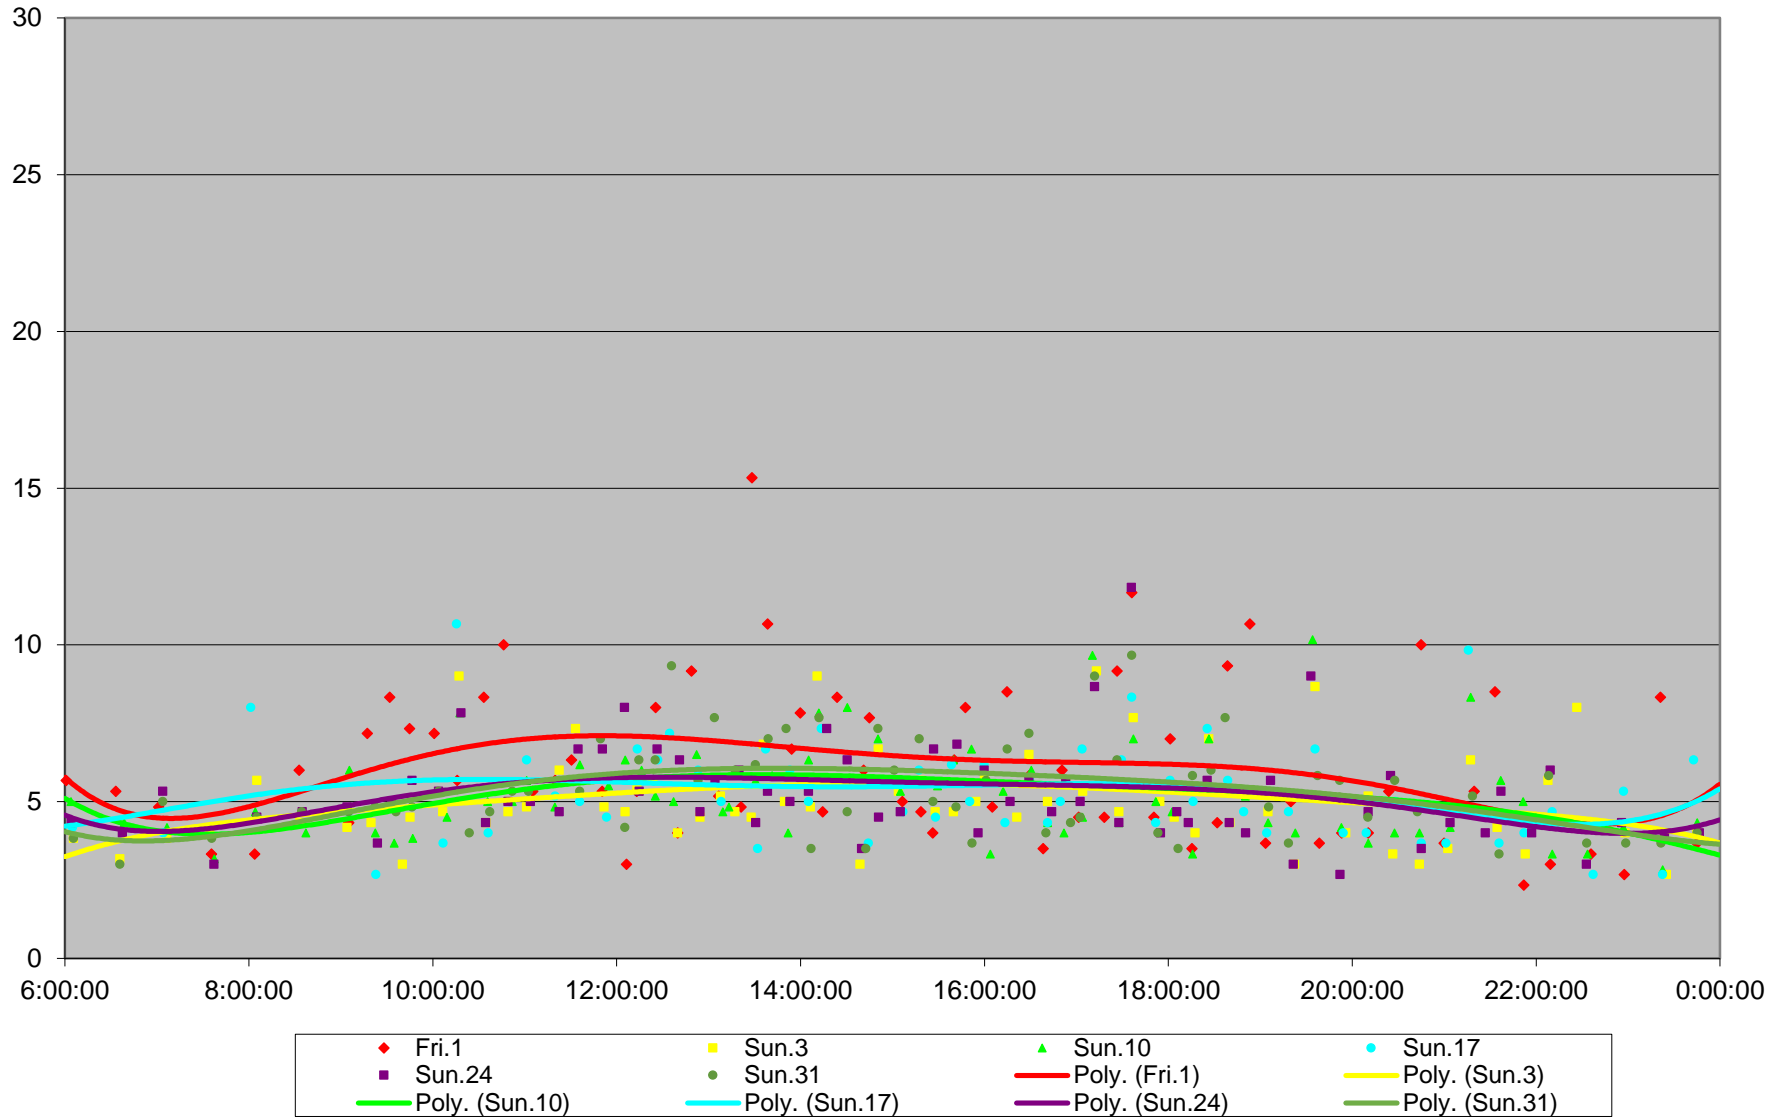

6 Bay Link Times From E of Bedford To Charles Southbound January 2016 Weekday Statistics

6 Bay Link Times From E of Bedford To Charles Southbound January 2016