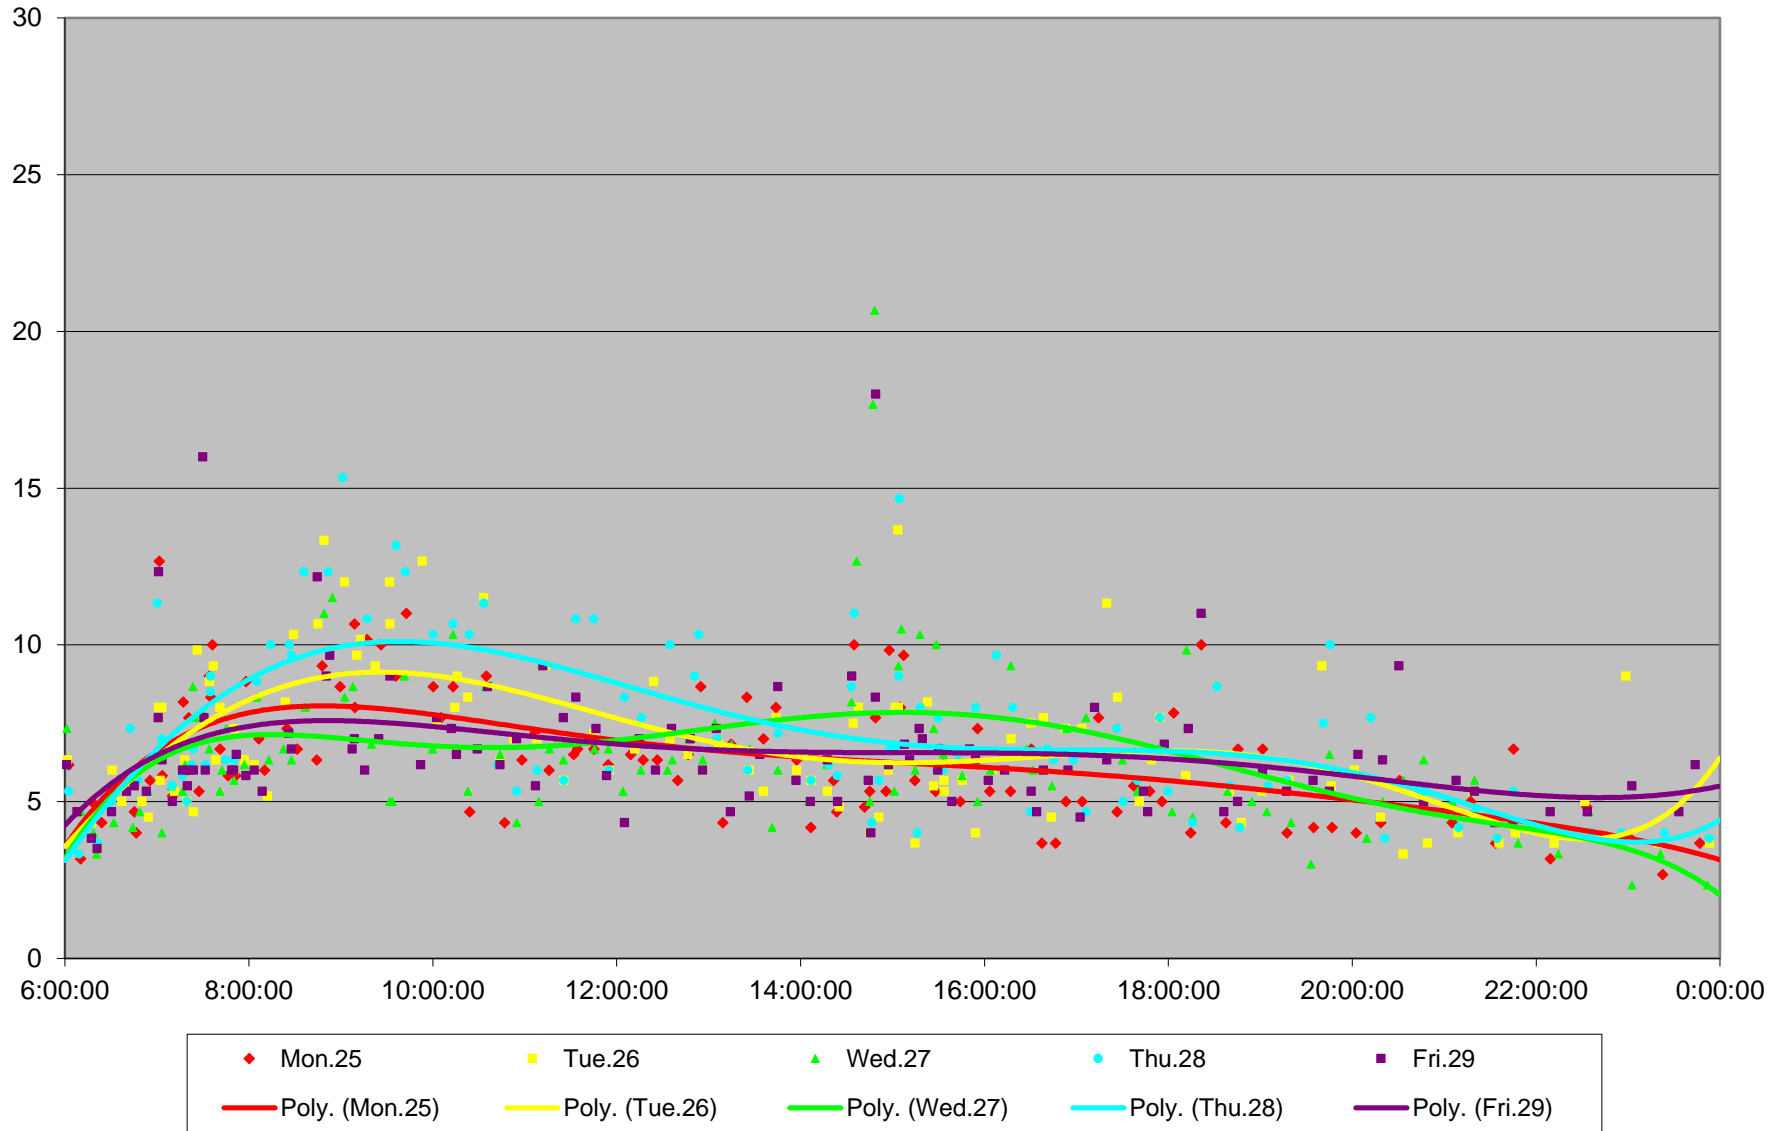

6 Bay Link Times From E of Bedford To Charles Southbound January 2016