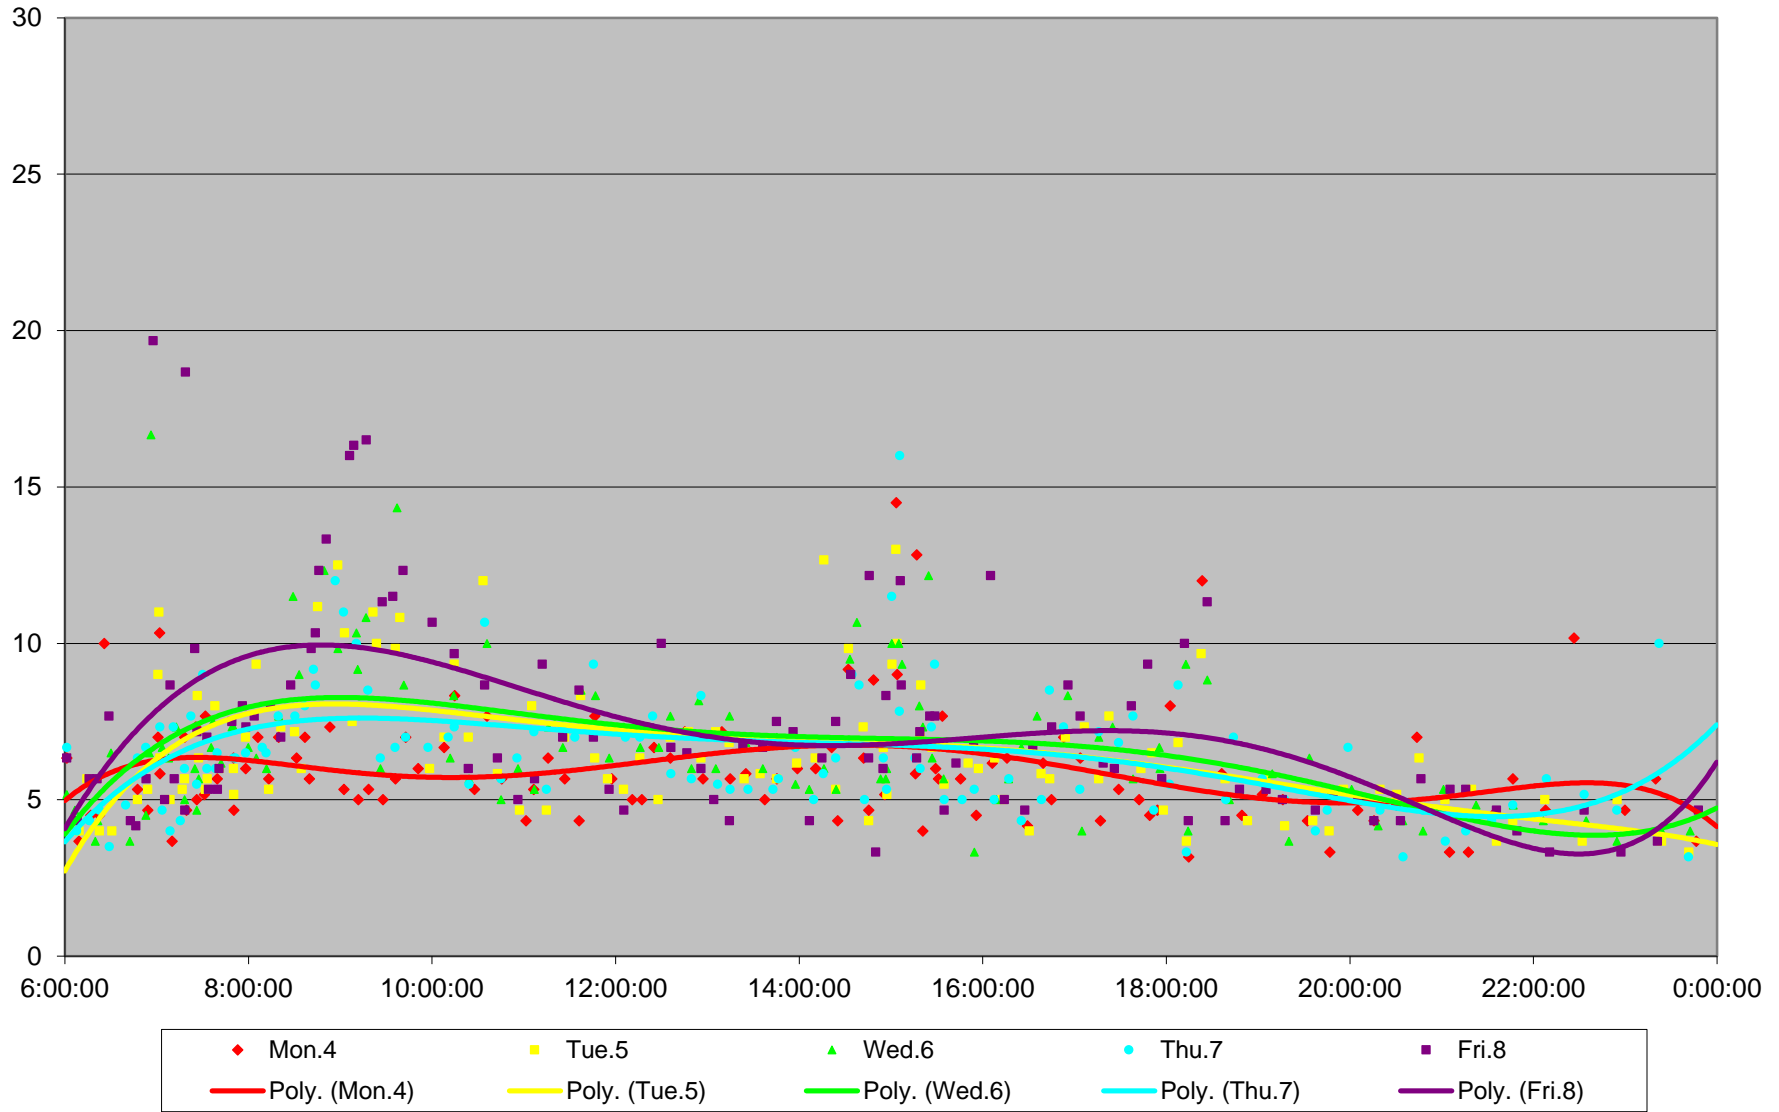

### 6 Bay Link Times From E of Bedford To Charles Southbound January 2016