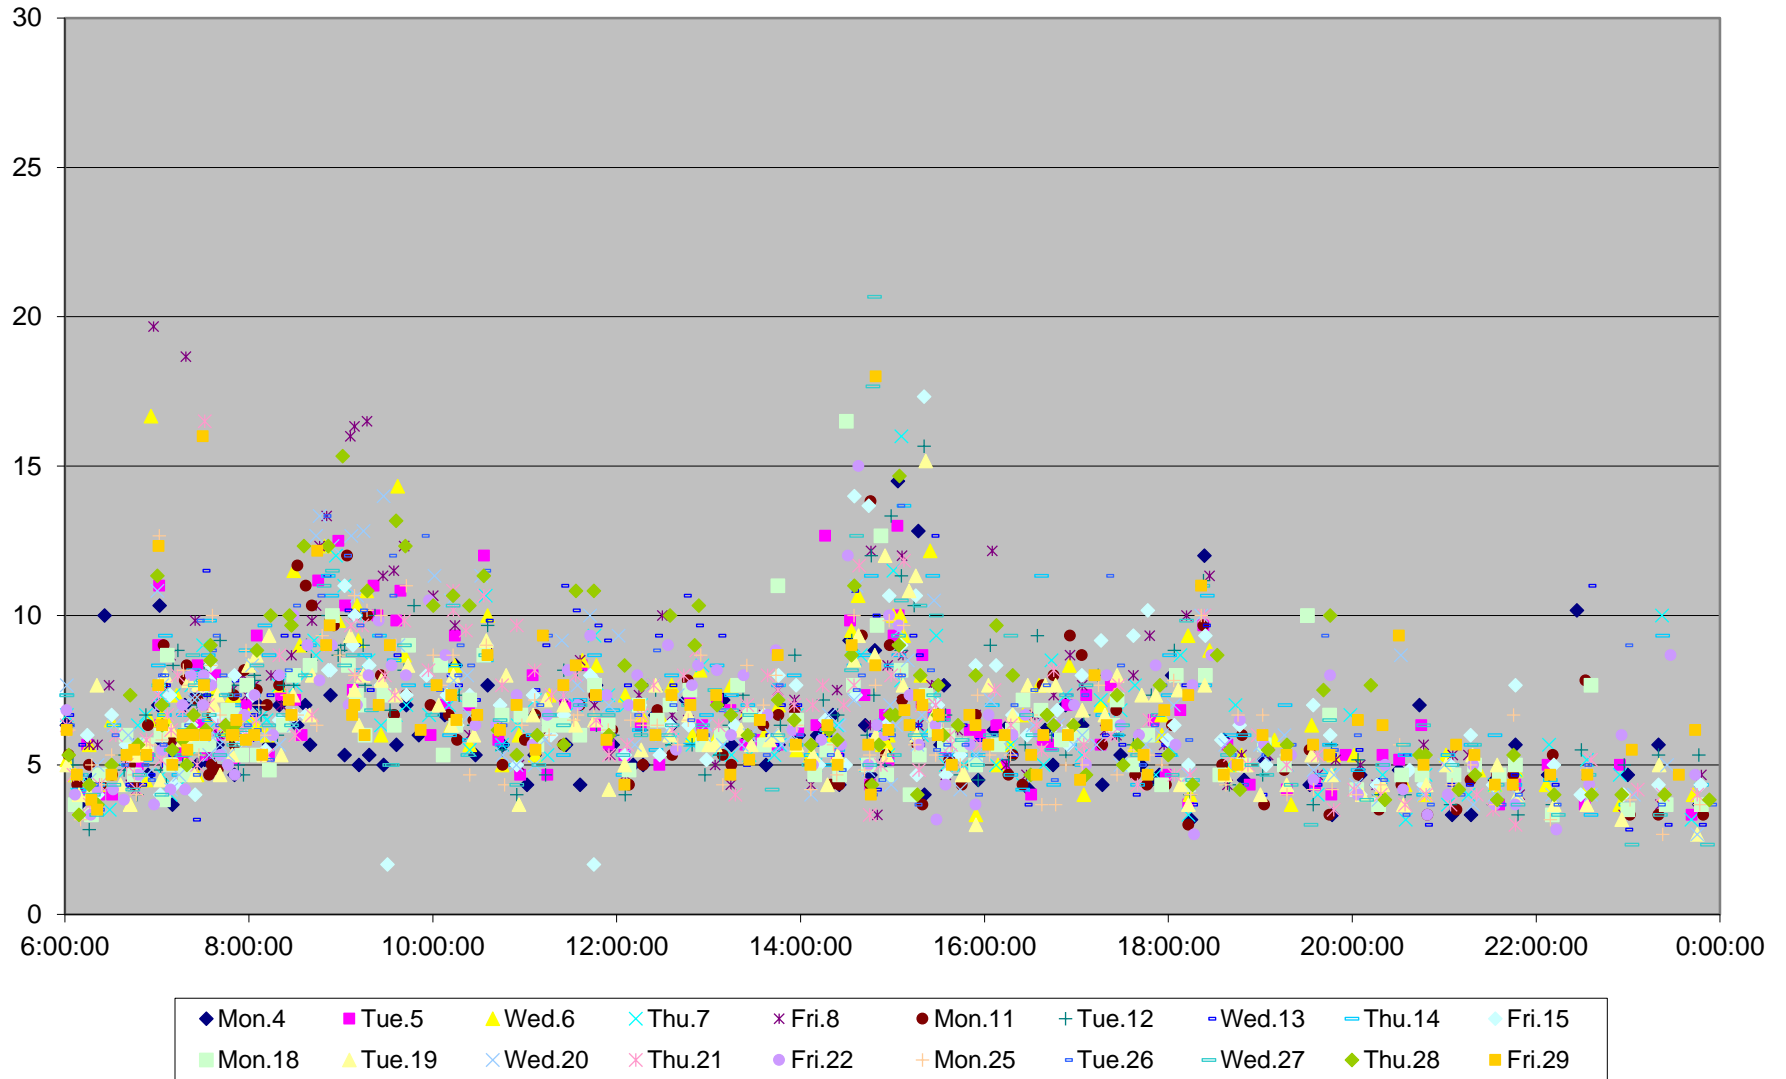

6 Bay Link Times From E of Bedford To Charles Southbound January 2016