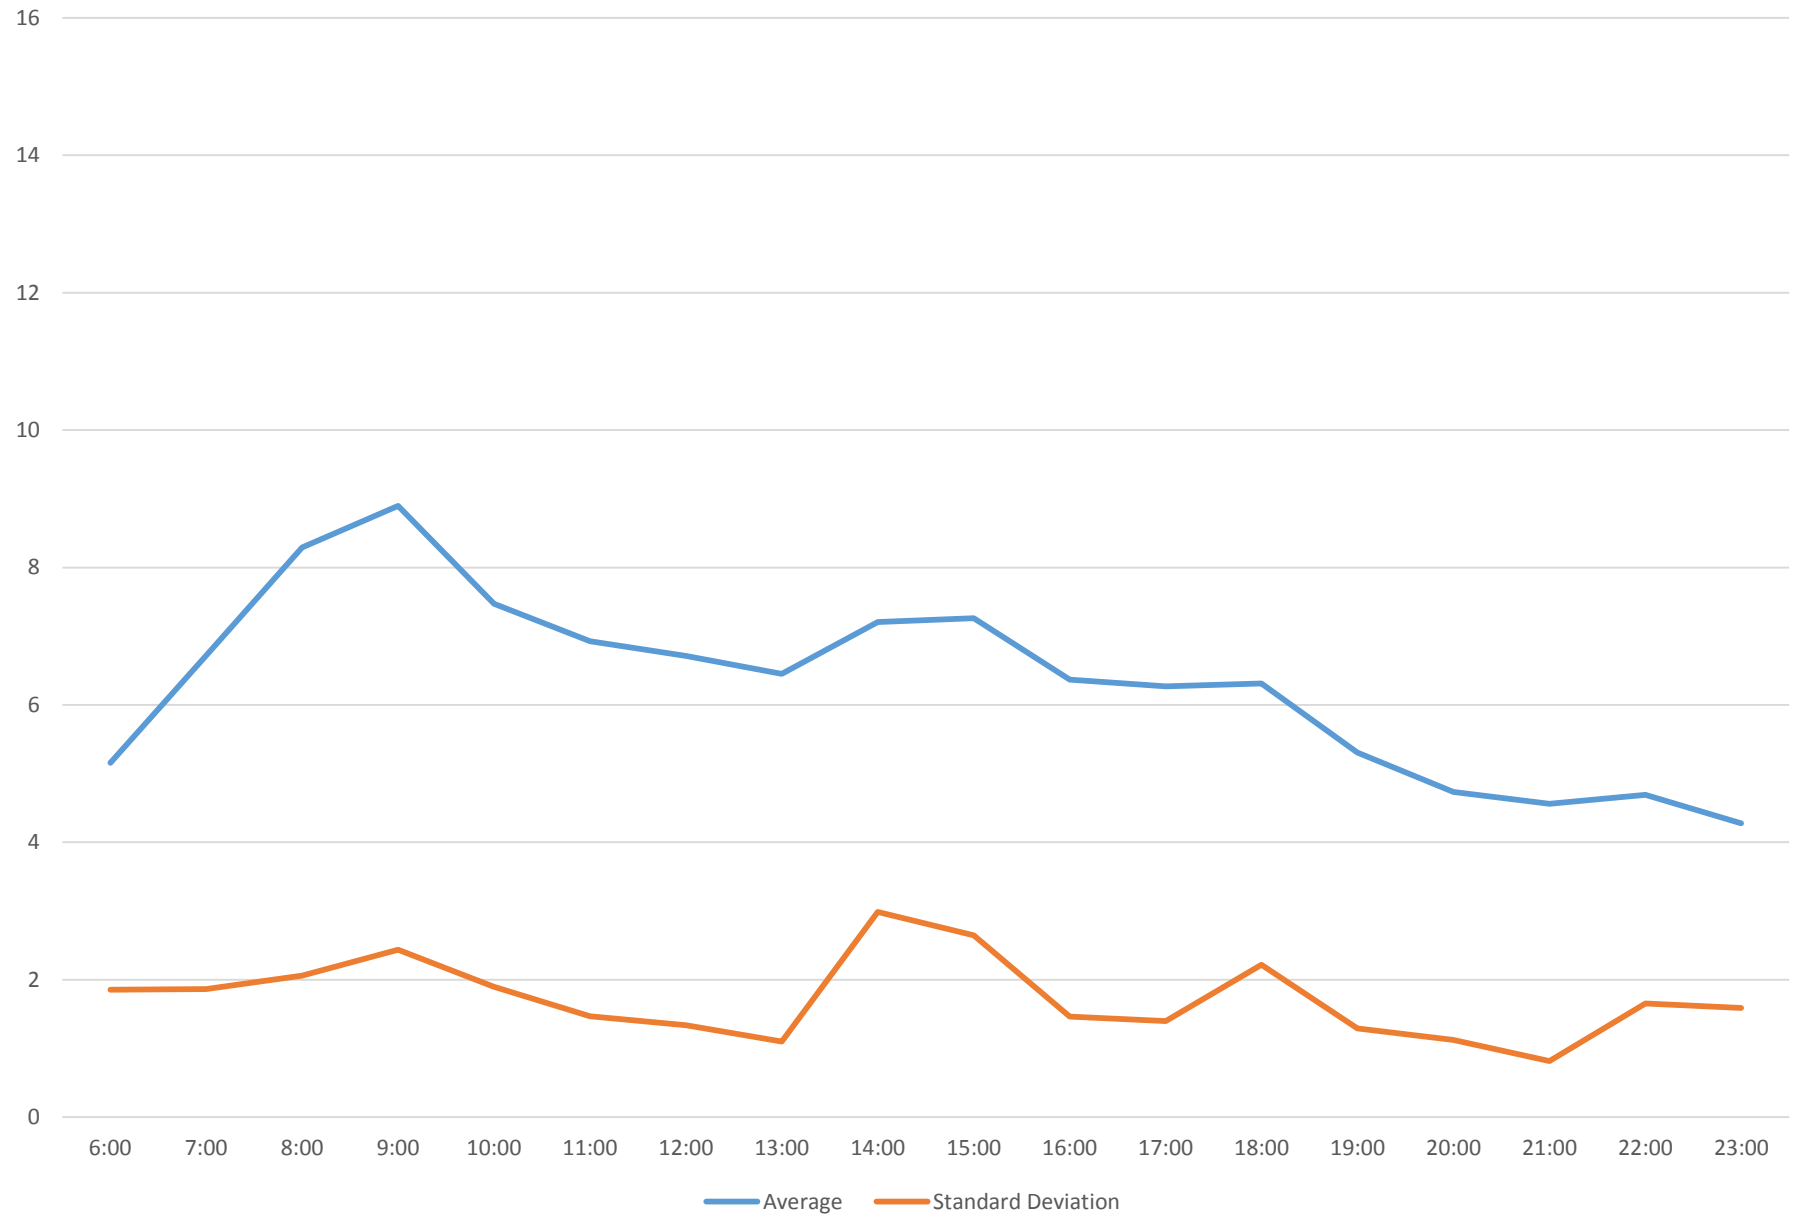

### 6 Bay Link Times From E of Bedford To Charles Southbound January 2016

### 6 Bay Link Times From E of Bedford To Charles Southbound January 2016

6 Bay Link Times From E of Bedford To Charles Southbound January 2016 Weekday Statistics

6 Bay Link Times From E of Bedford To Charles Southbound January 2016 Saturday Statistics