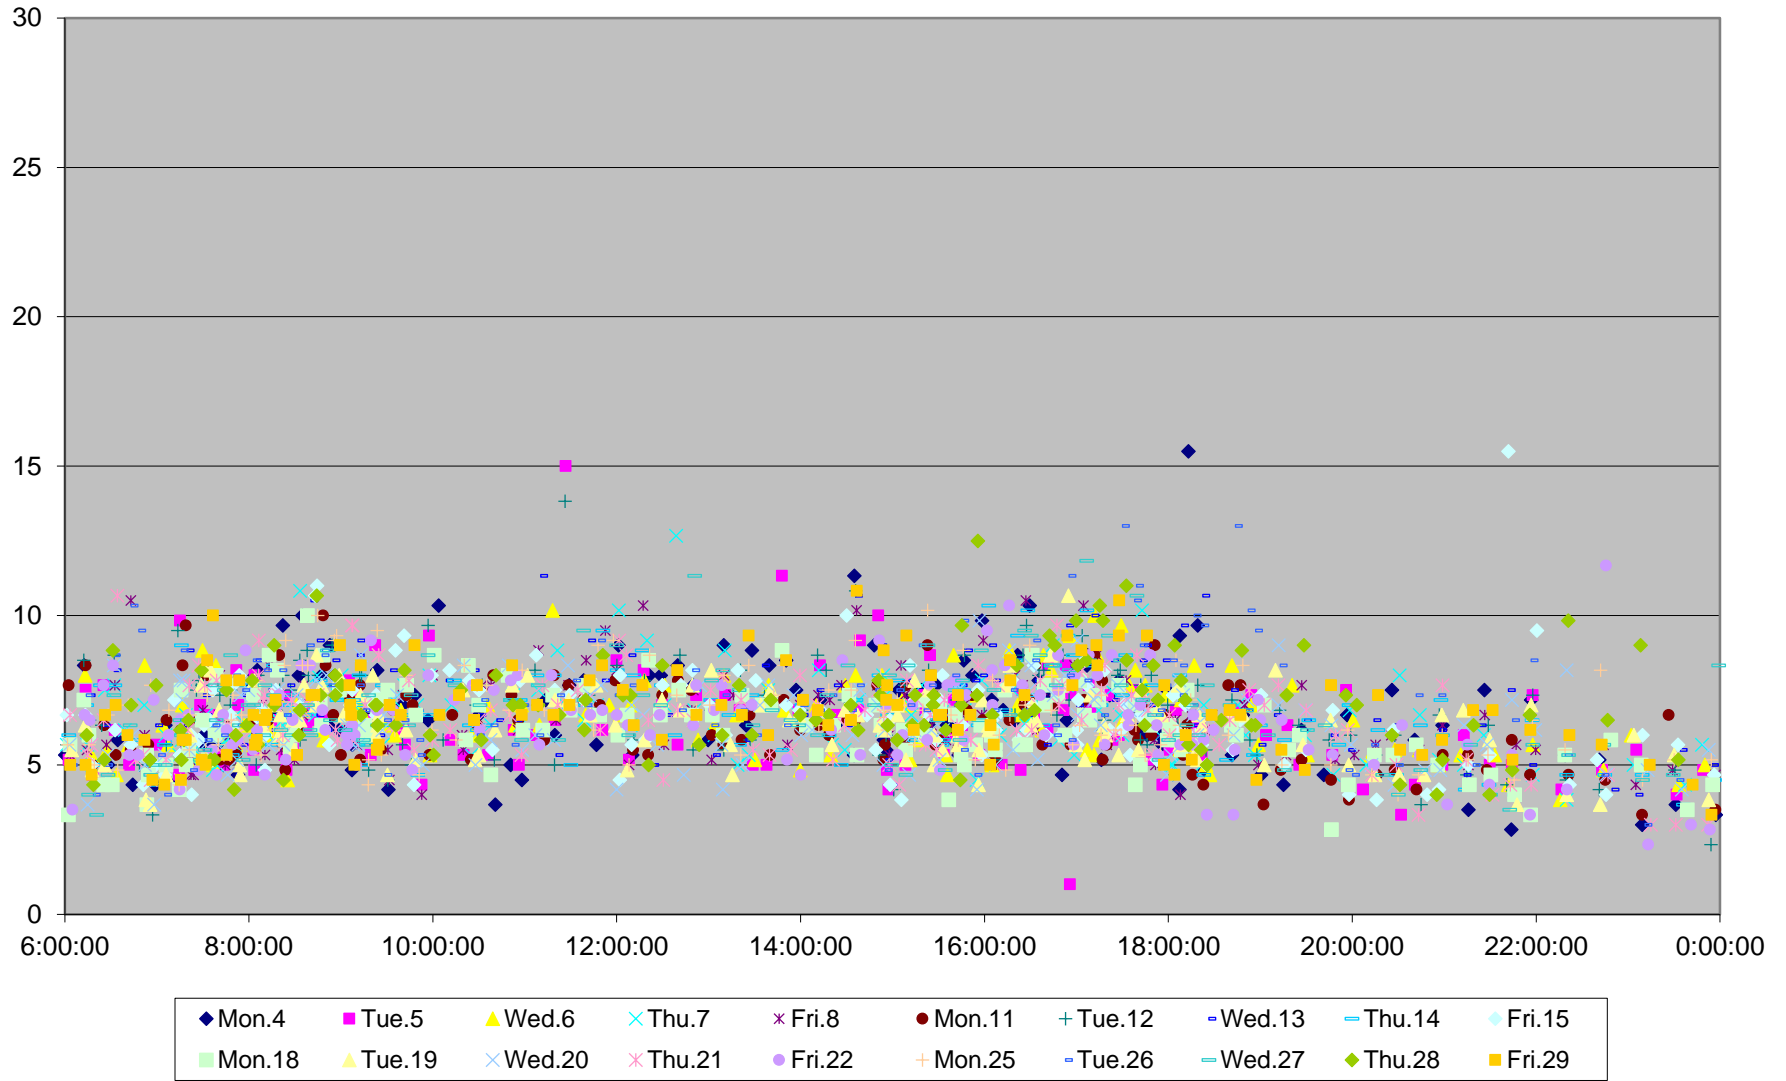

6 Bay Link Times From Dundas St To Front St Southbound January 2016

6 Bay Link Times From Dundas St To Front St Southbound January 2016

6 Bay Link Times From Dundas St To Front St Southbound January 2016

6 Bay Link Times From Dundas St To Front St Southbound January 2016

6 Bay Link Times From Dundas St To Front St Southbound January 2016 Weekday Statistics

6 Bay Link Times From Dundas St To Front St Southbound January 2016 Saturday Statistics