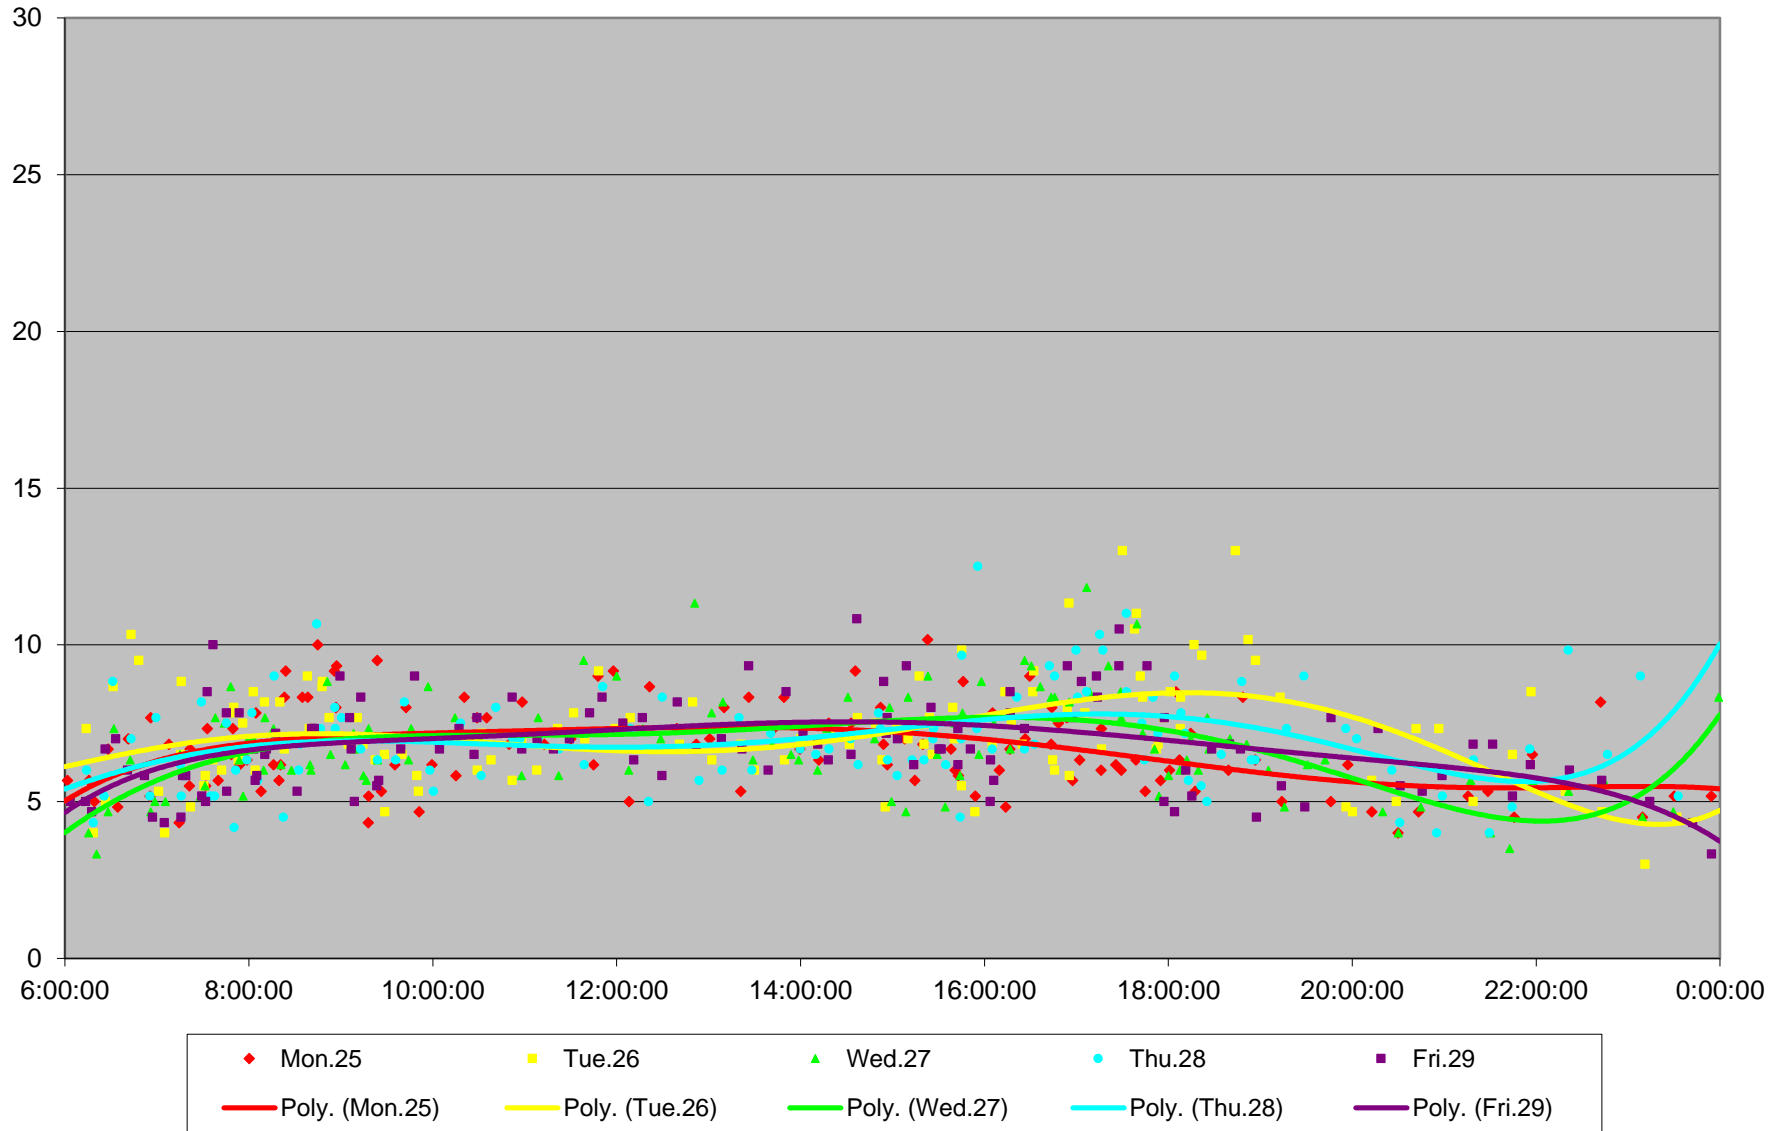

6 Bay Link Times From Dundas St To Front St Southbound January 2016

6 Bay Link Times From Dundas St To Front St Southbound January 2016

6 Bay Link Times From Dundas St To Front St Southbound January 2016

6 Bay Link Times From Dundas St To Front St Southbound January 2016

6 Bay Link Times From Dundas St To Front St Southbound January 2016 Weekday Statistics

6 Bay Link Times From Dundas St To Front St Southbound January 2016 Saturday Statistics

6 Bay Link Times From Dundas St To Front St Southbound January 2016 Sunday Statistics