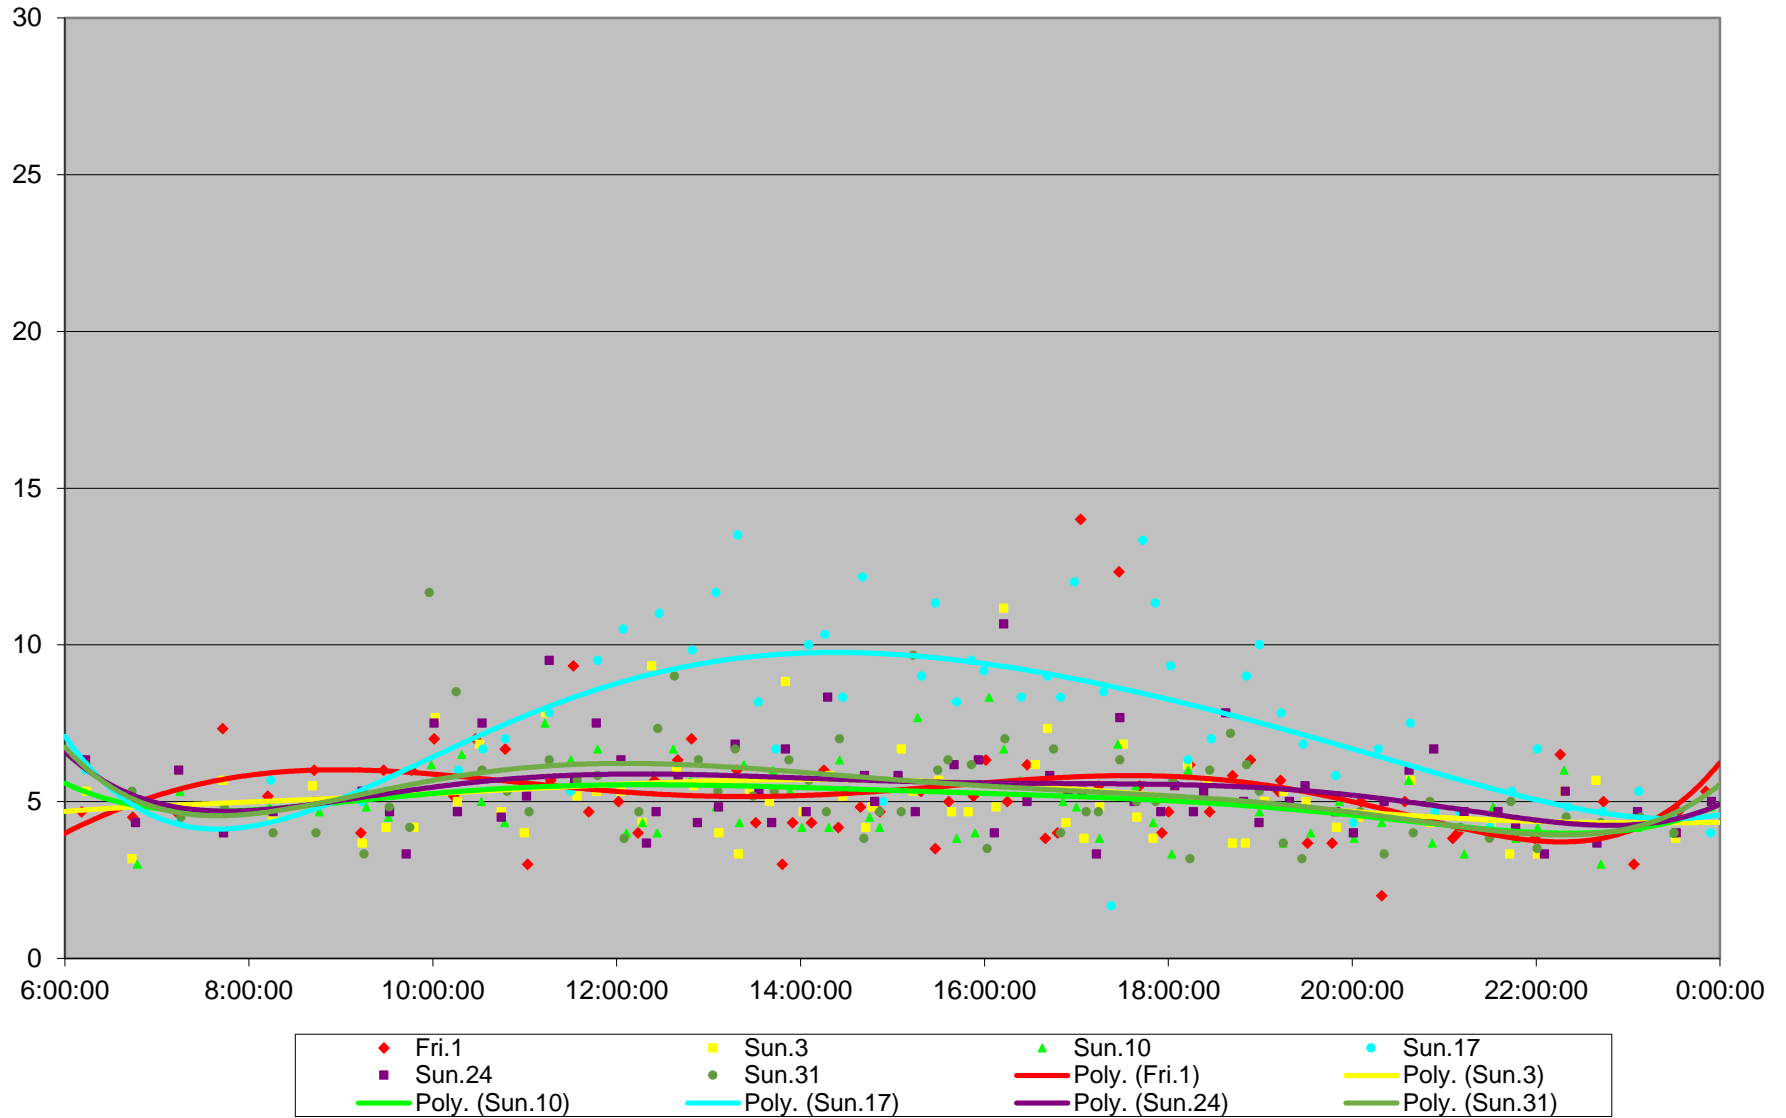

6 Bay Link Times From Dundas St To Front St Southbound January 2016

6 Bay Link Times From Dundas St To Front St Southbound January 2016

6 Bay Link Times From Dundas St To Front St Southbound January 2016

6 Bay Link Times From Dundas St To Front St Southbound January 2016

6 Bay Link Times From Dundas St To Front St Southbound January 2016 Weekday Statistics

6 Bay Link Times From Dundas St To Front St Southbound January 2016 Saturday Statistics

6 Bay Link Times From Dundas St To Front St Southbound January 2016 Sunday Statistics