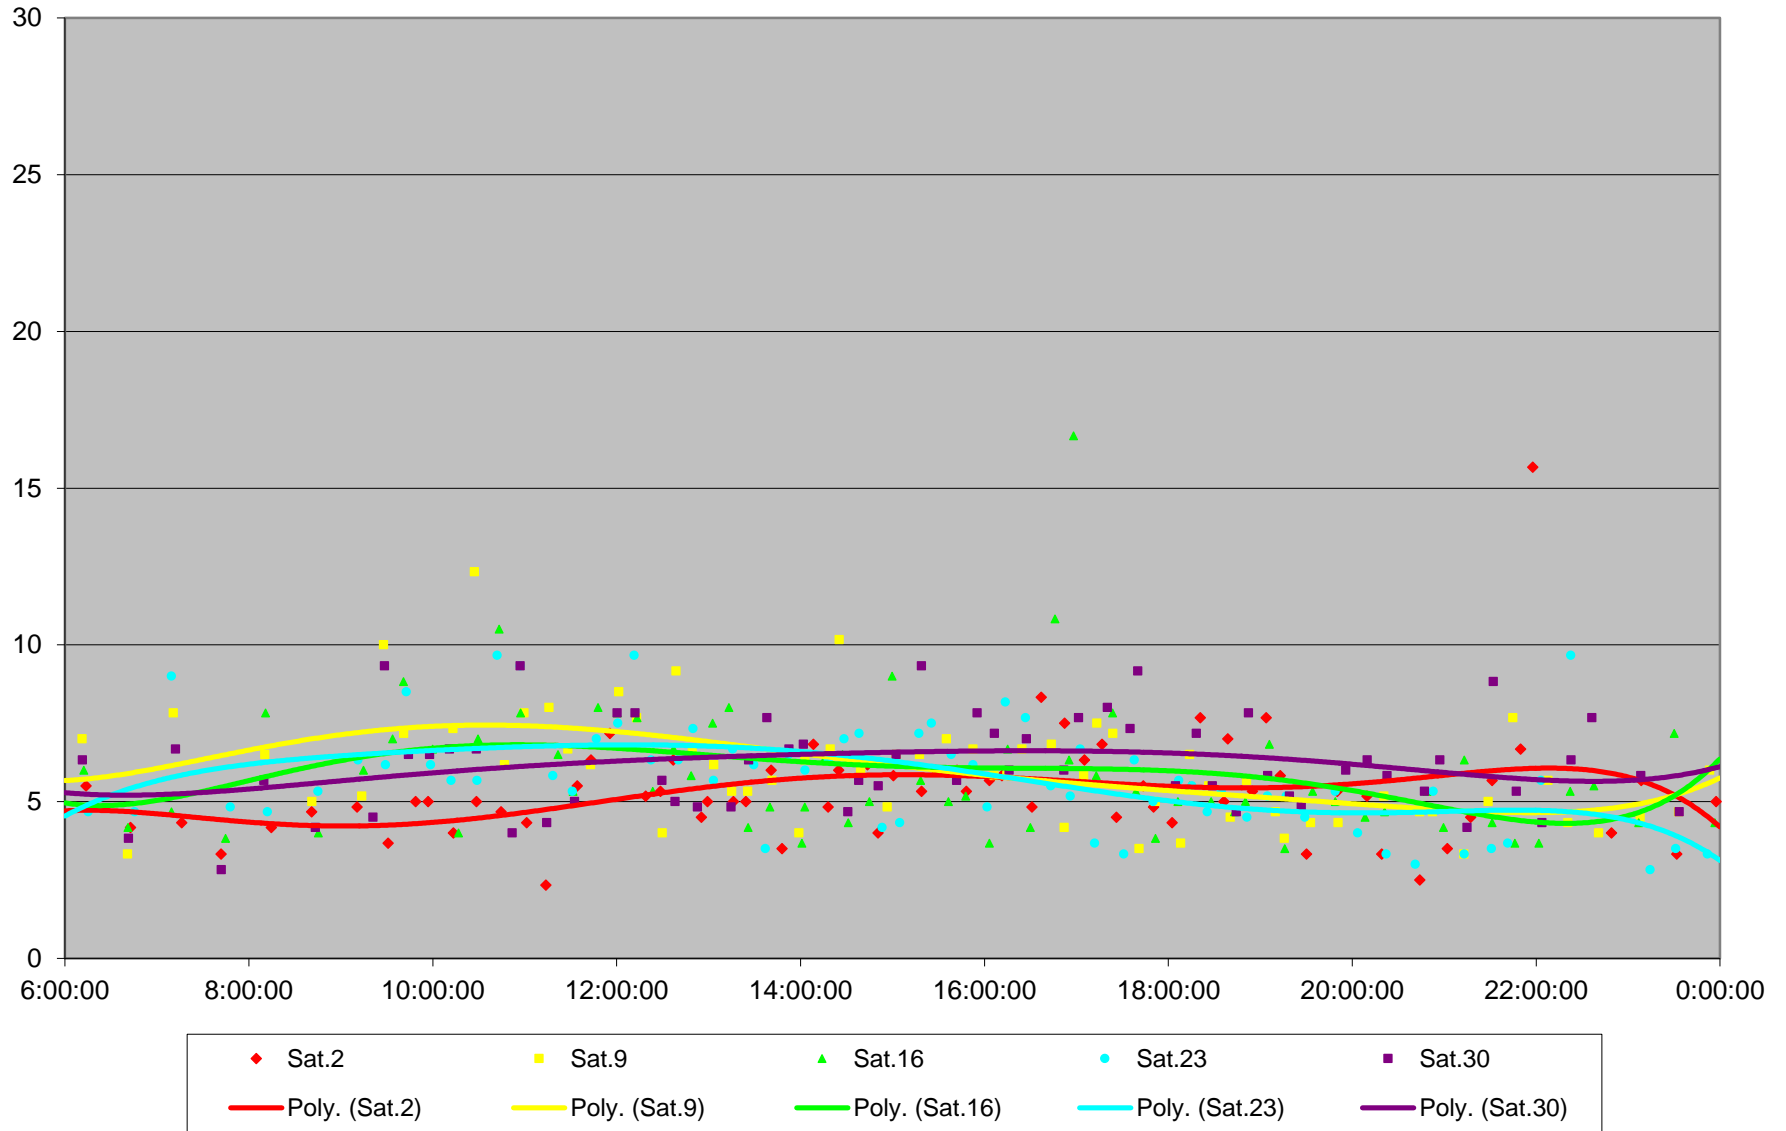

6 Bay Link Times From Dundas St To Front St Southbound January 2016

6 Bay Link Times From Dundas St To Front St Southbound January 2016

6 Bay Link Times From Dundas St To Front St Southbound January 2016

6 Bay Link Times From Dundas St To Front St Southbound January 2016

6 Bay Link Times From Dundas St To Front St Southbound January 2016 Weekday Statistics

6 Bay Link Times From Dundas St To Front St Southbound January 2016 Saturday Statistics

6 Bay Link Times From Dundas St To Front St Southbound January 2016 Sunday Statistics