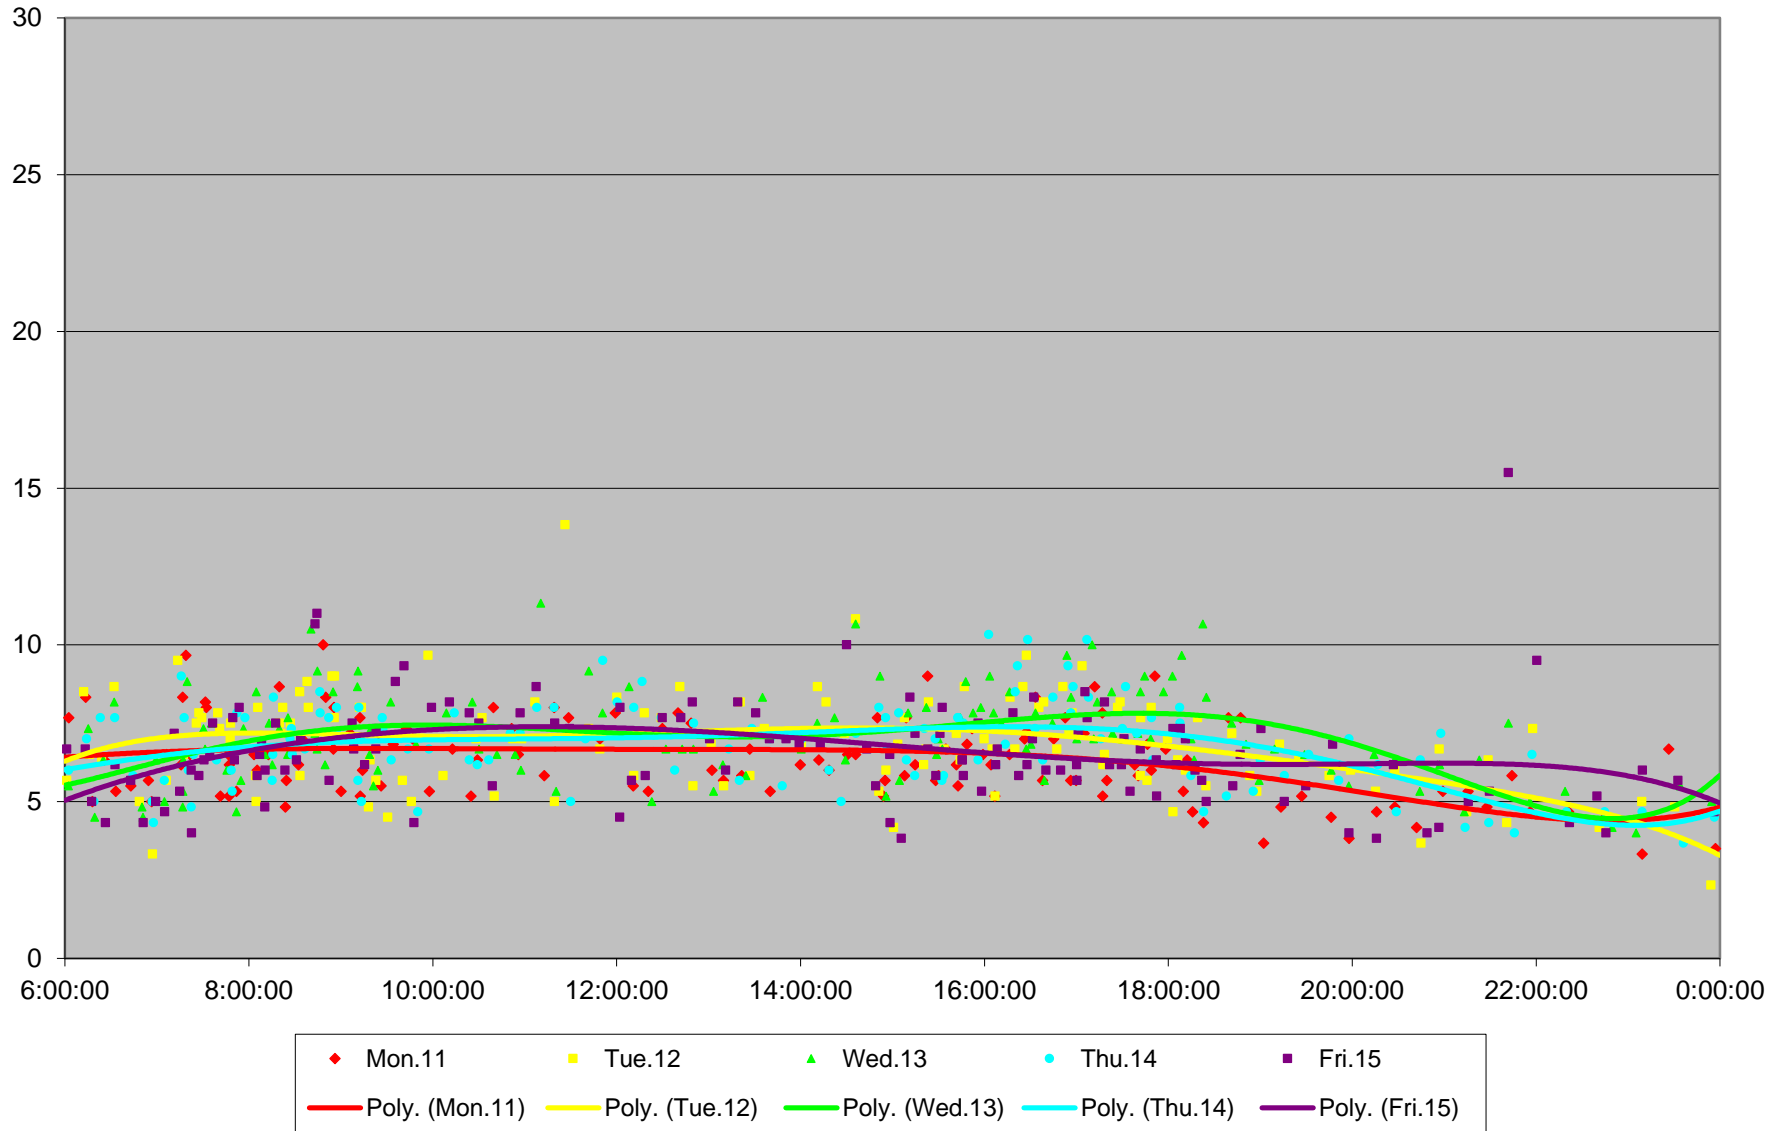

6 Bay Link Times From Dundas St To Front St Southbound January 2016

6 Bay Link Times From Dundas St To Front St Southbound January 2016

6 Bay Link Times From Dundas St To Front St Southbound January 2016

6 Bay Link Times From Dundas St To Front St Southbound January 2016

6 Bay Link Times From Dundas St To Front St Southbound January 2016 Weekday Statistics

6 Bay Link Times From Dundas St To Front St Southbound January 2016 Saturday Statistics

6 Bay Link Times From Dundas St To Front St Southbound January 2016 Sunday Statistics