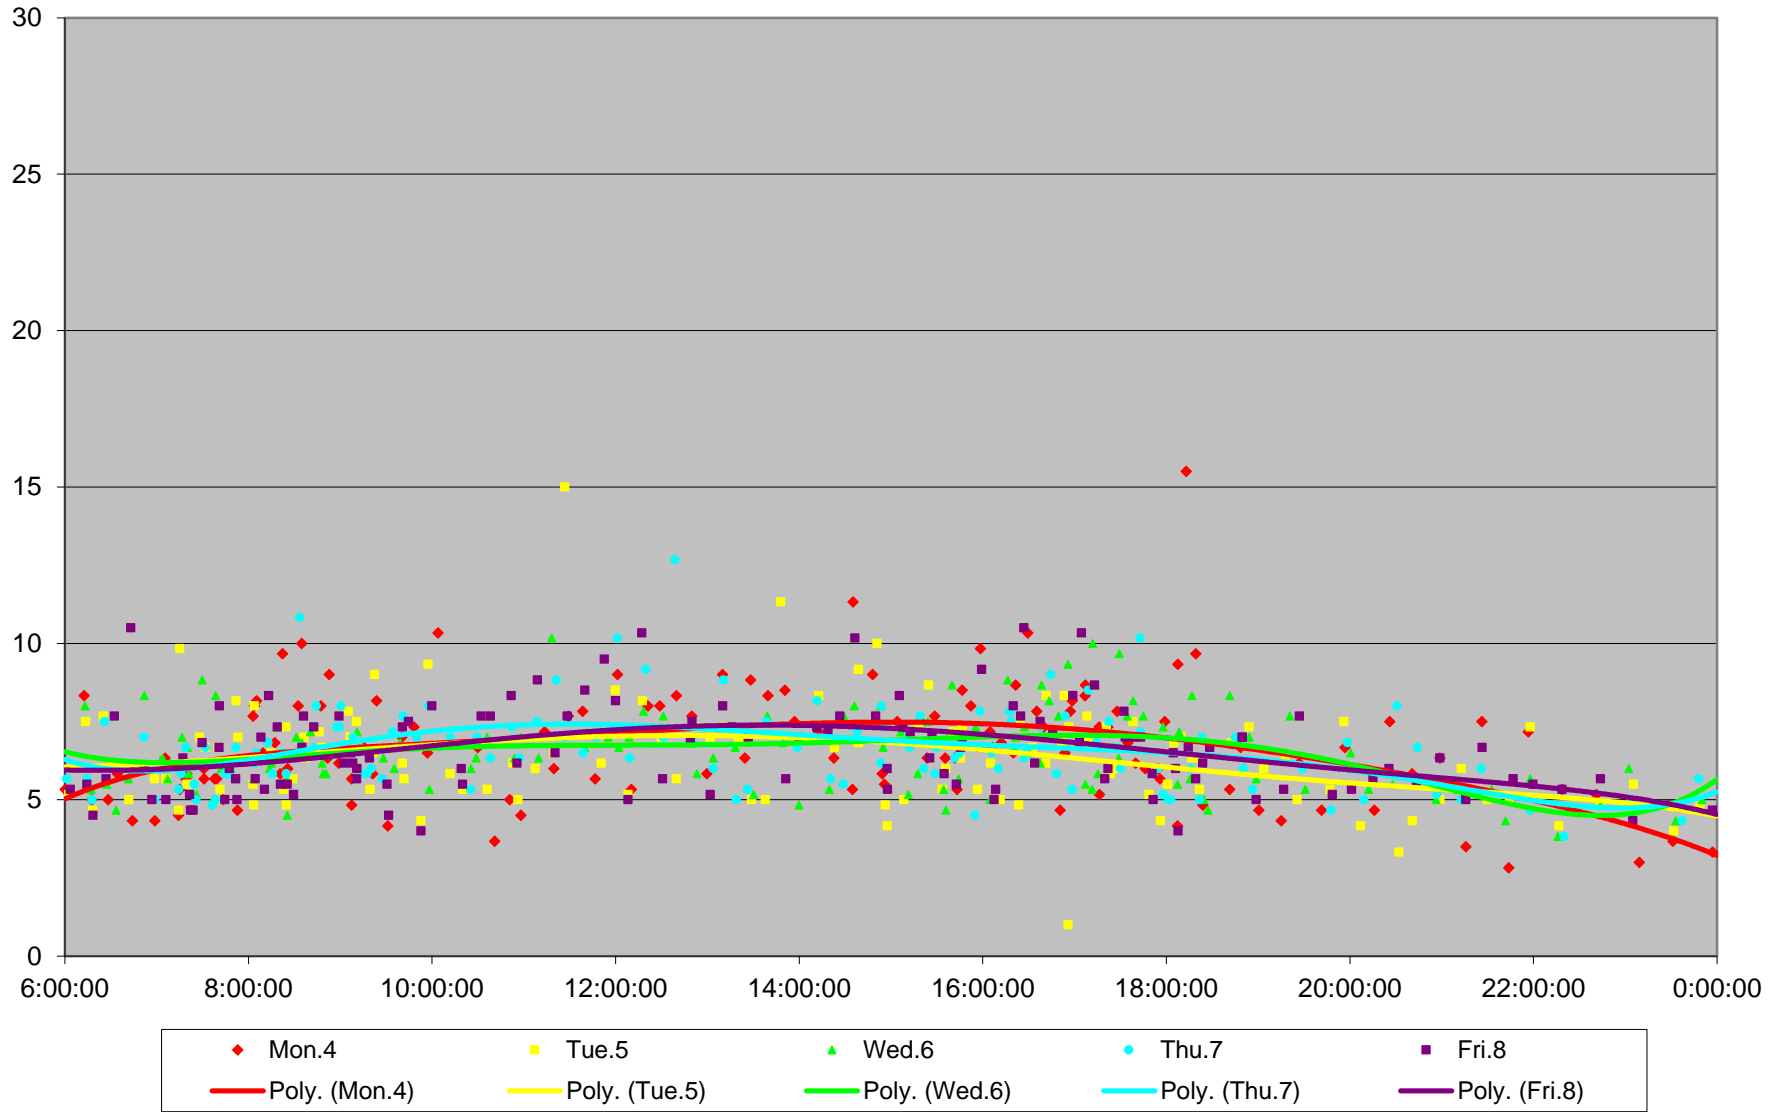

6 Bay Link Times From Dundas St To Front St Southbound January 2016

6 Bay Link Times From Dundas St To Front St Southbound January 2016

6 Bay Link Times From Dundas St To Front St Southbound January 2016

6 Bay Link Times From Dundas St To Front St Southbound January 2016

6 Bay Link Times From Dundas St To Front St Southbound January 2016 Weekday Statistics

6 Bay Link Times From Dundas St To Front St Southbound January 2016 Saturday Statistics

6 Bay Link Times From Dundas St To Front St Southbound January 2016 Sunday Statistics