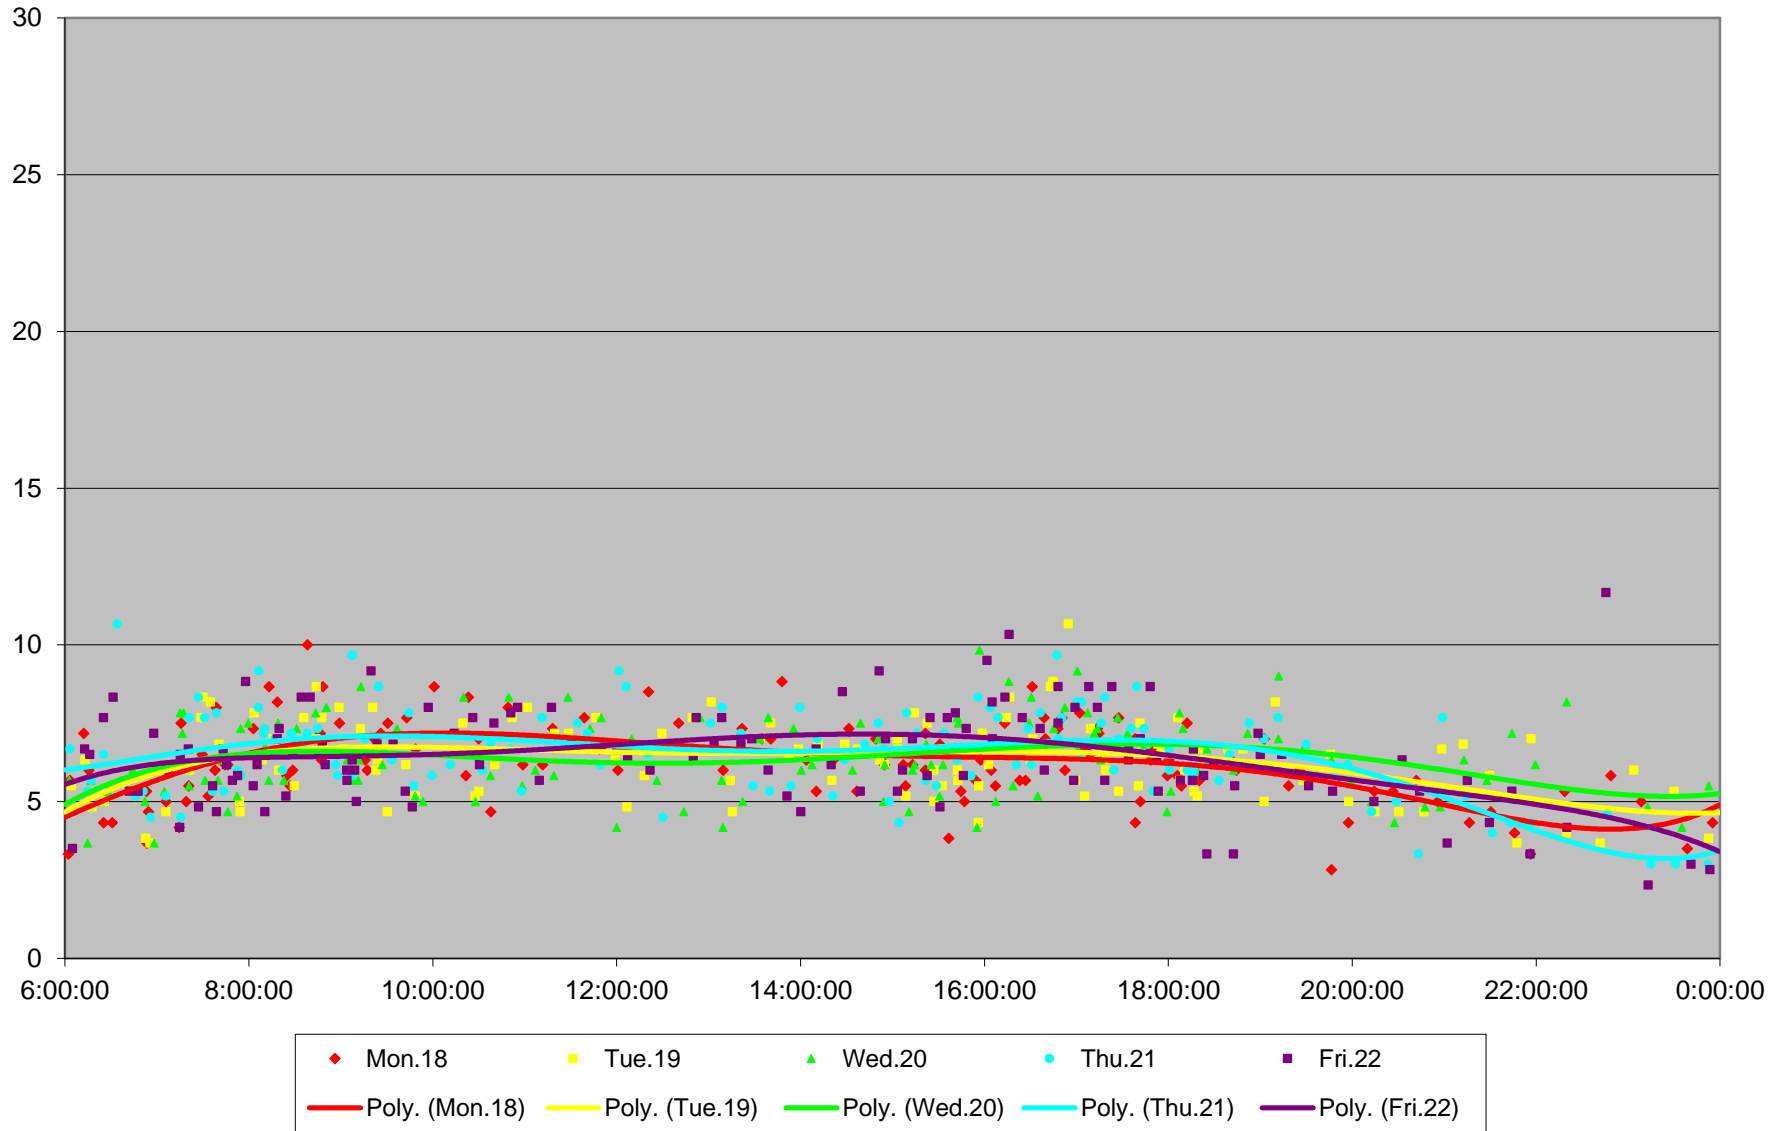

6 Bay Link Times From Dundas St To Front St Southbound January 2016

6 Bay Link Times From Dundas St To Front St Southbound January 2016

6 Bay Link Times From Dundas St To Front St Southbound January 2016

6 Bay Link Times From Dundas St To Front St Southbound January 2016

6 Bay Link Times From Dundas St To Front St Southbound January 2016 Weekday Statistics

6 Bay Link Times From Dundas St To Front St Southbound January 2016 Saturday Statistics

6 Bay Link Times From Dundas St To Front St Southbound January 2016 Sunday Statistics