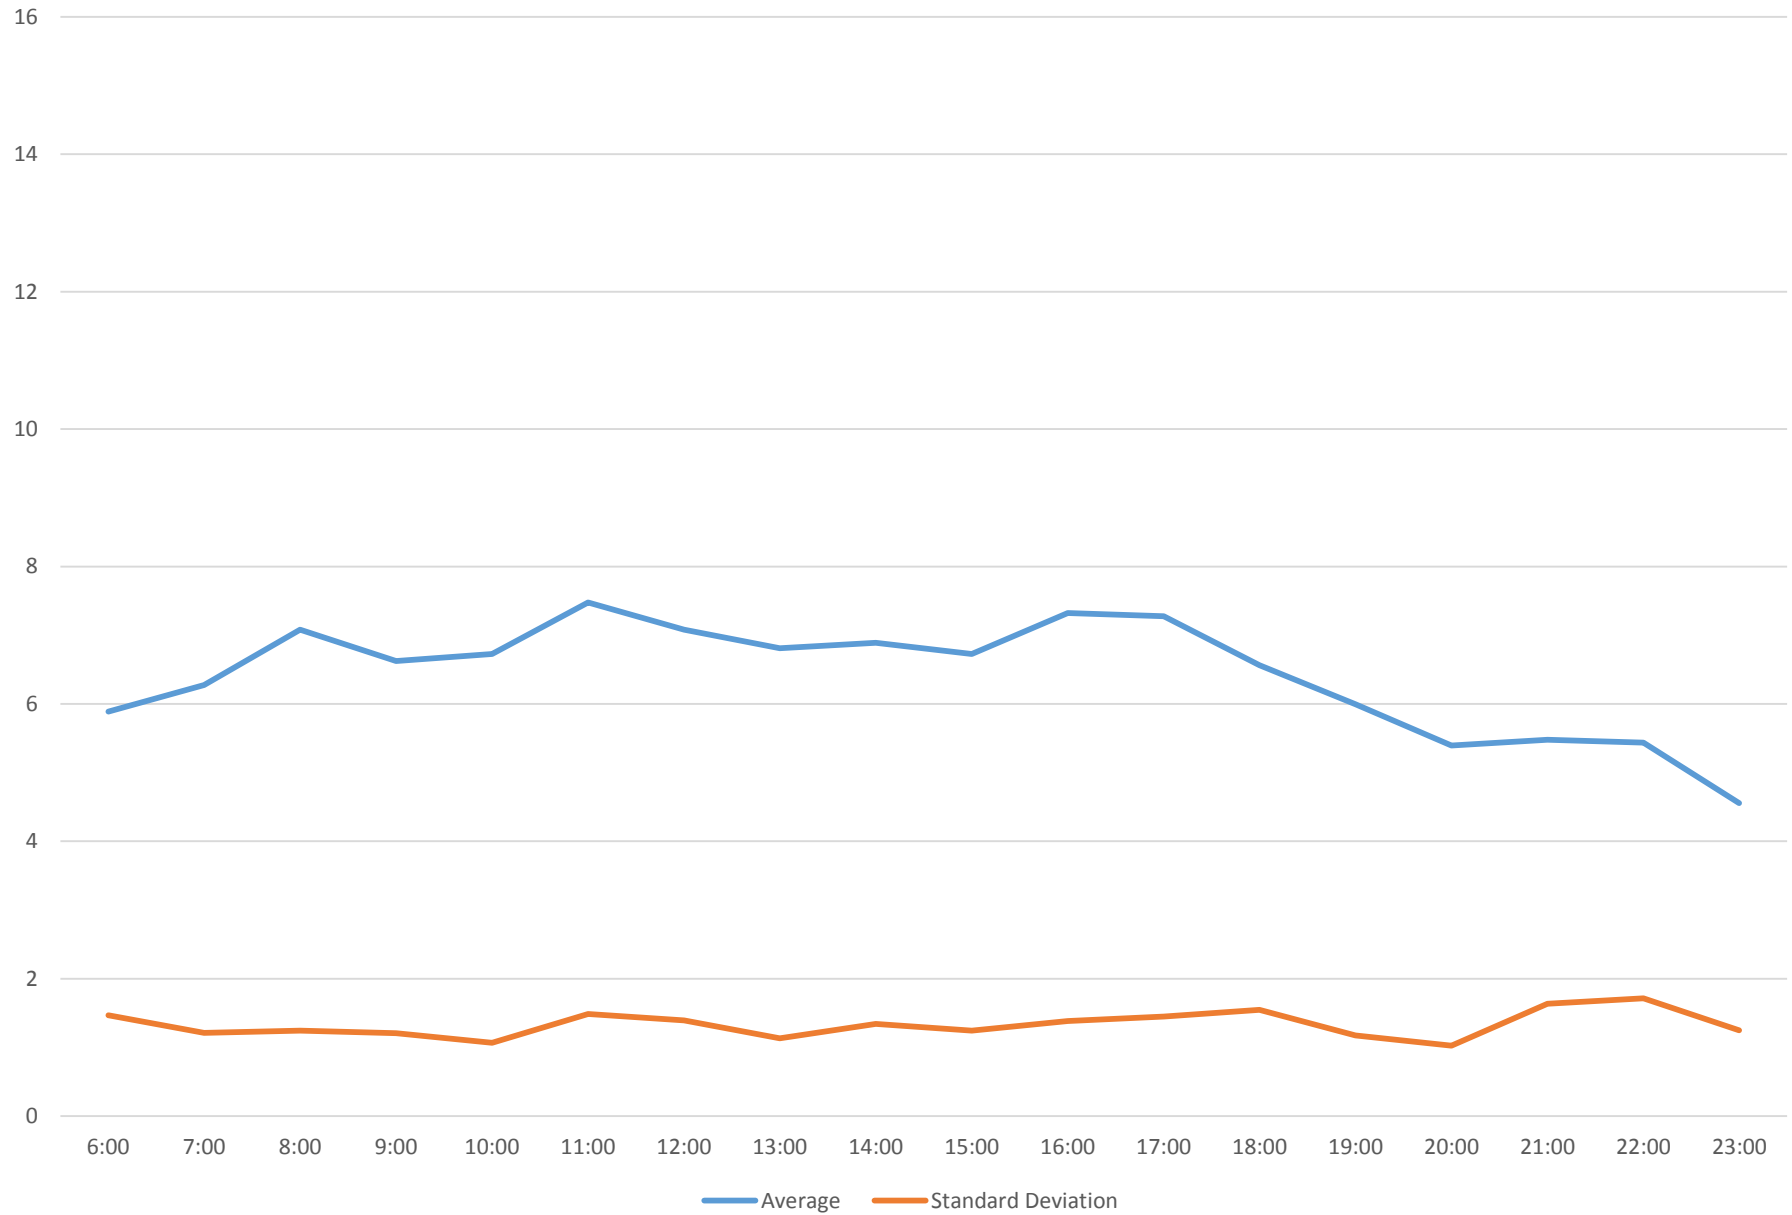

6 Bay Link Times From Dundas St To Front St Southbound January 2016

6 Bay Link Times From Dundas St To Front St Southbound January 2016

6 Bay Link Times From Dundas St To Front St Southbound January 2016

6 Bay Link Times From Dundas St To Front St Southbound January 2016

6 Bay Link Times From Dundas St To Front St Southbound January 2016 Weekday Statistics

6 Bay Link Times From Dundas St To Front St Southbound January 2016 Saturday Statistics

6 Bay Link Times From Dundas St To Front St Southbound January 2016 Sunday Statistics