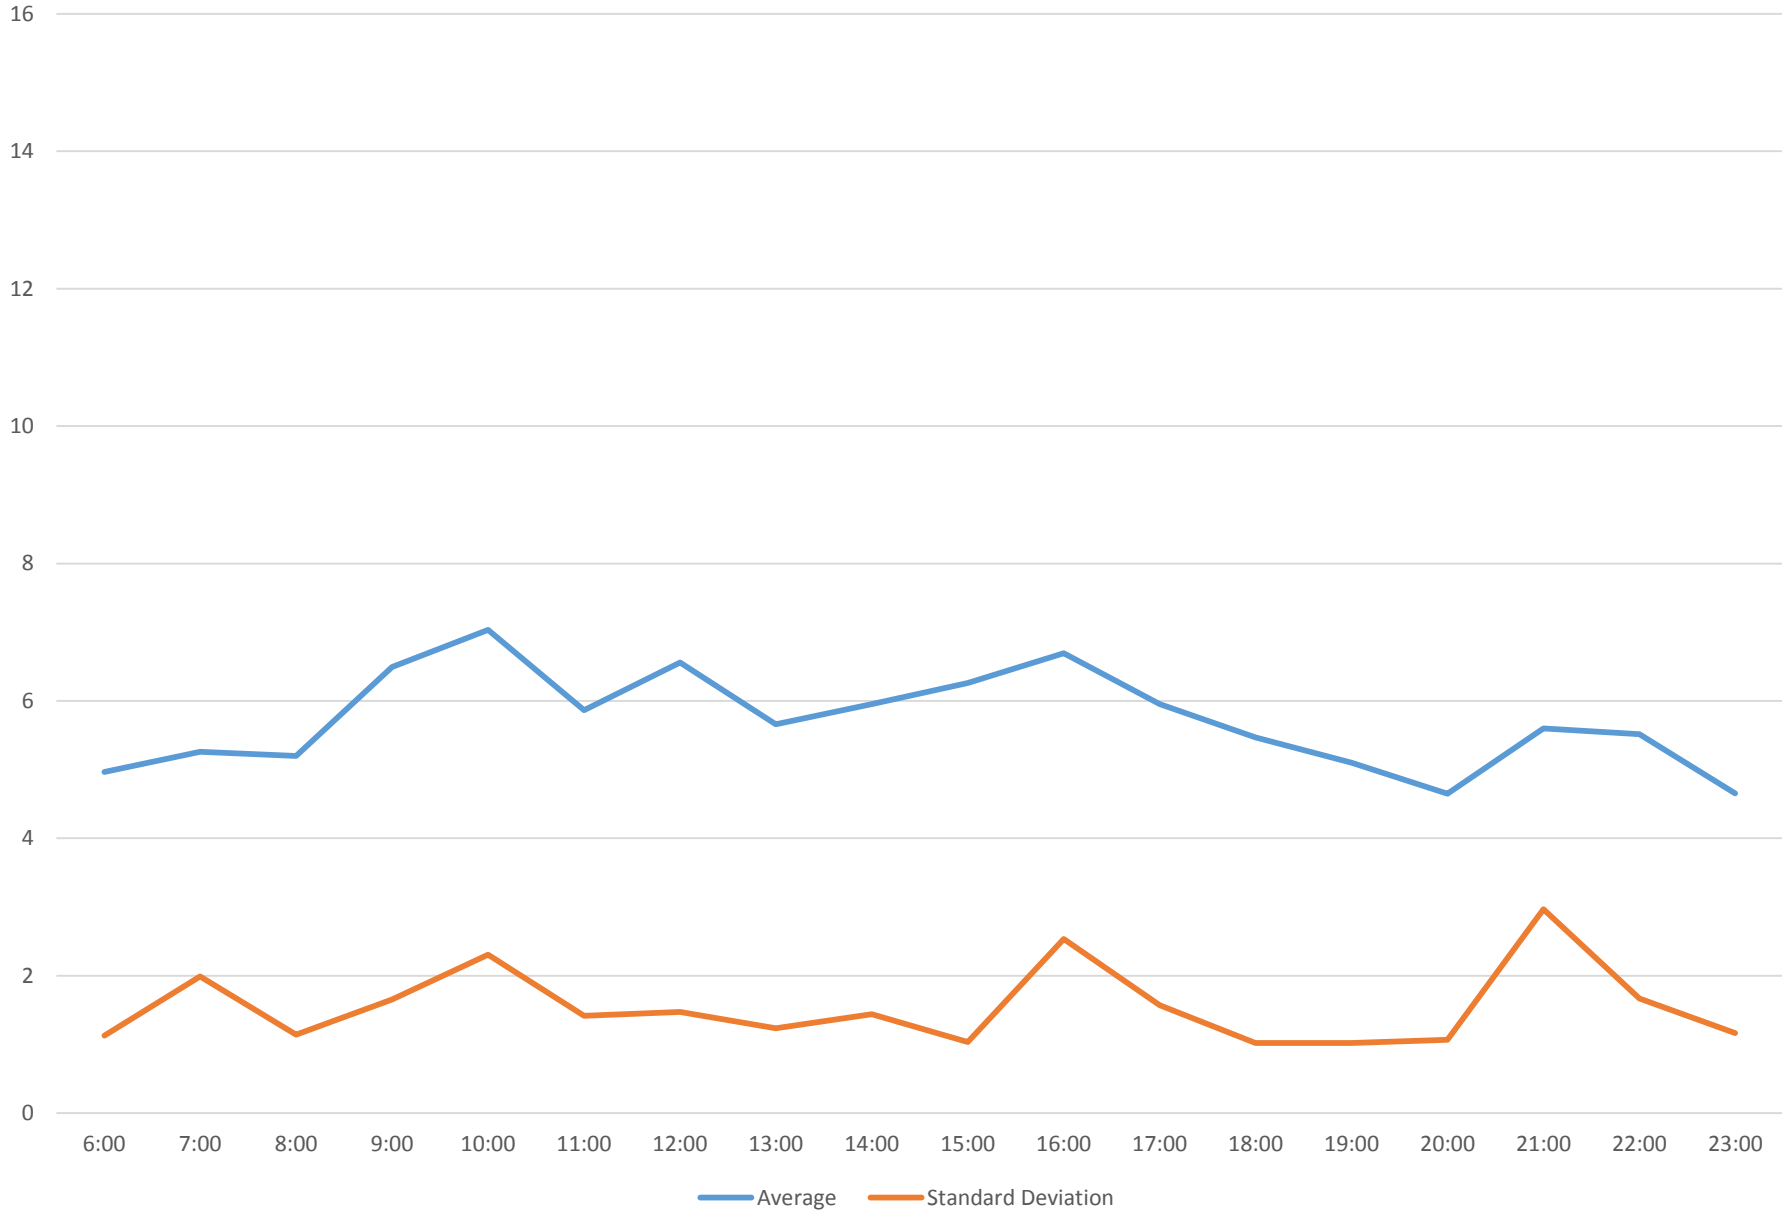

6 Bay Link Times From Dundas St To Front St Southbound January 2016

6 Bay Link Times From Dundas St To Front St Southbound January 2016

6 Bay Link Times From Dundas St To Front St Southbound January 2016

6 Bay Link Times From Dundas St To Front St Southbound January 2016

6 Bay Link Times From Dundas St To Front St Southbound January 2016 Weekday Statistics

6 Bay Link Times From Dundas St To Front St Southbound January 2016 Saturday Statistics

6 Bay Link Times From Dundas St To Front St Southbound January 2016 Sunday Statistics