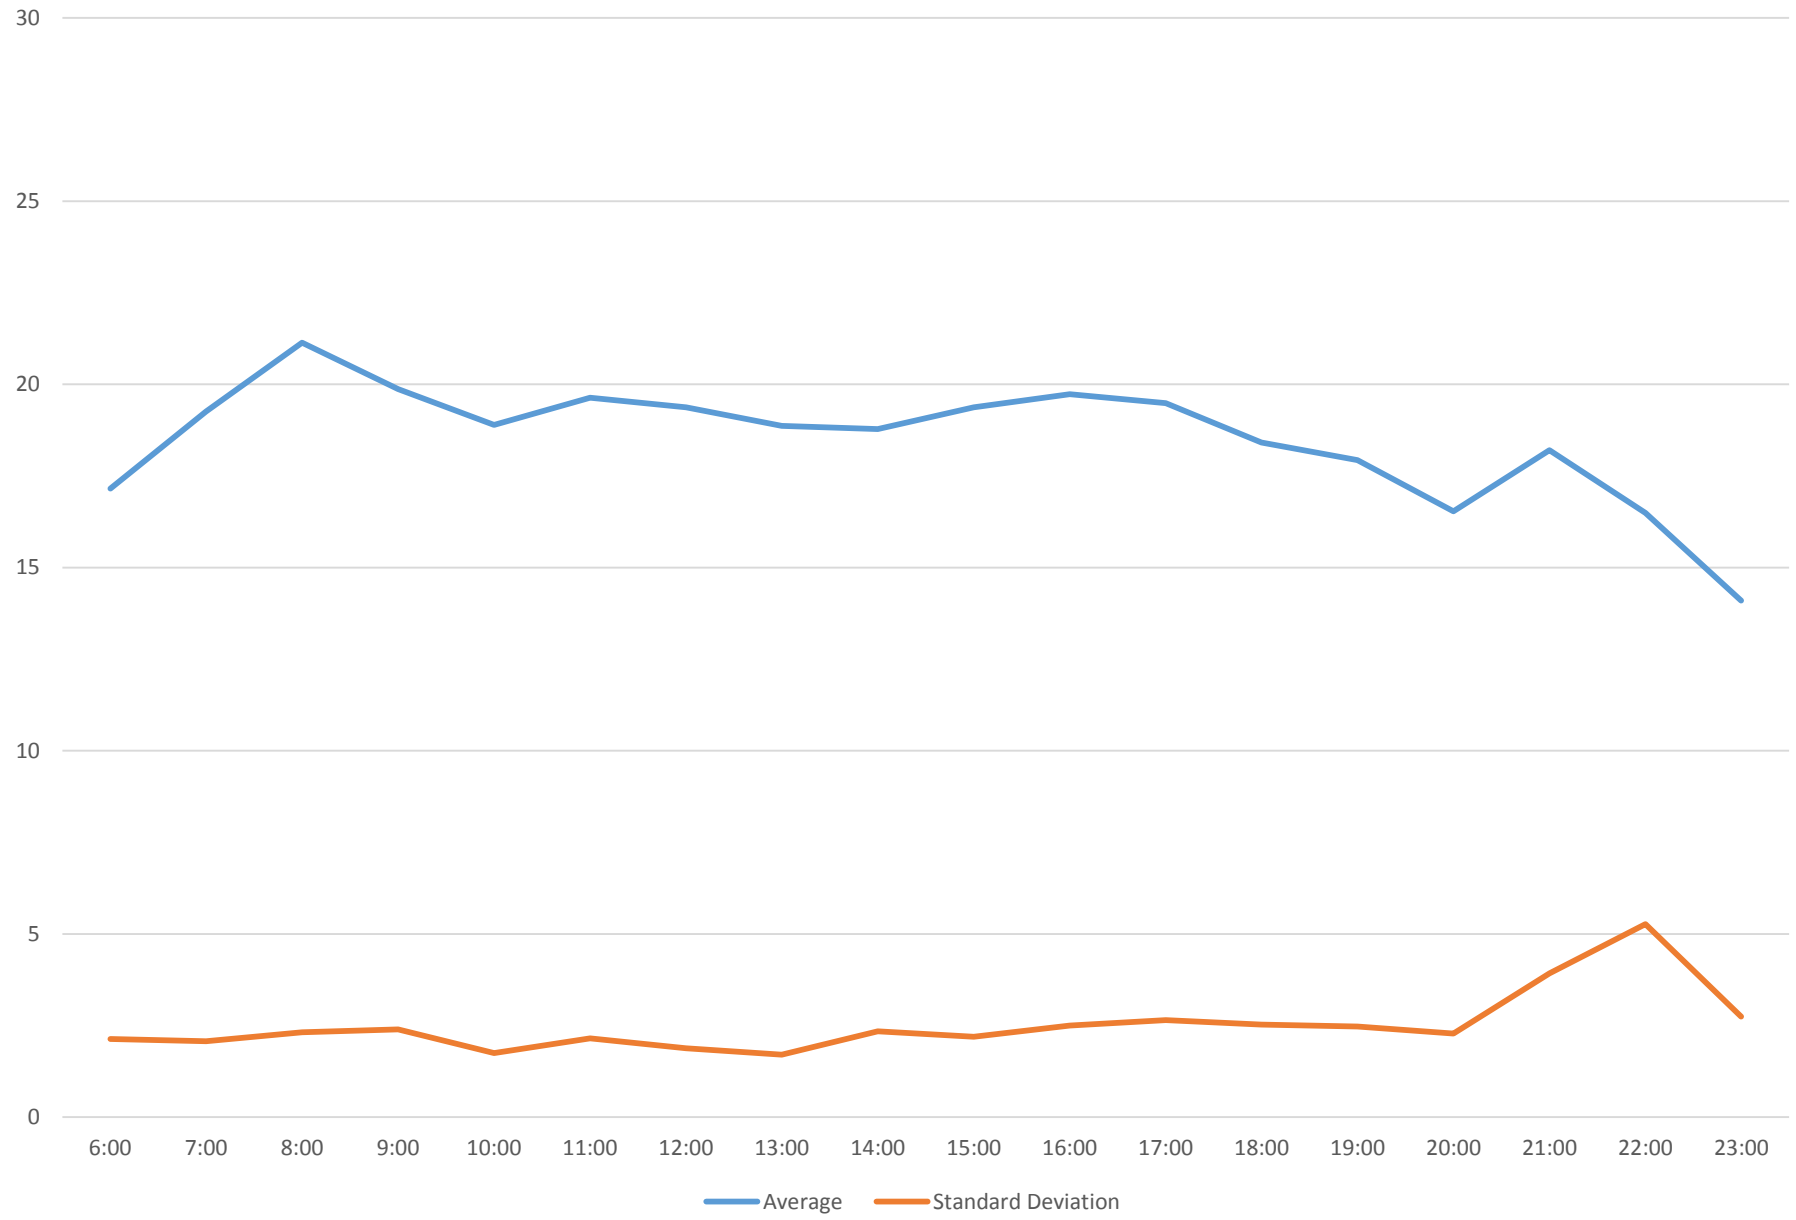

6 Bay Link Times From Charles To Jarvis St Eastbound January 2016

6 Bay Link Times From Charles To Jarvis St Eastbound January 2016

6 Bay Link Times From Charles To Jarvis St Eastbound January 2016

6 Bay Link Times From Charles To Jarvis St Eastbound January 2016 Weekday Statistics

6 Bay Link Times From Charles To Jarvis St Eastbound January 2016 Saturday Statistics

6 Bay Link Times From Charles To Jarvis St Eastbound January 2016 Sunday Statistics