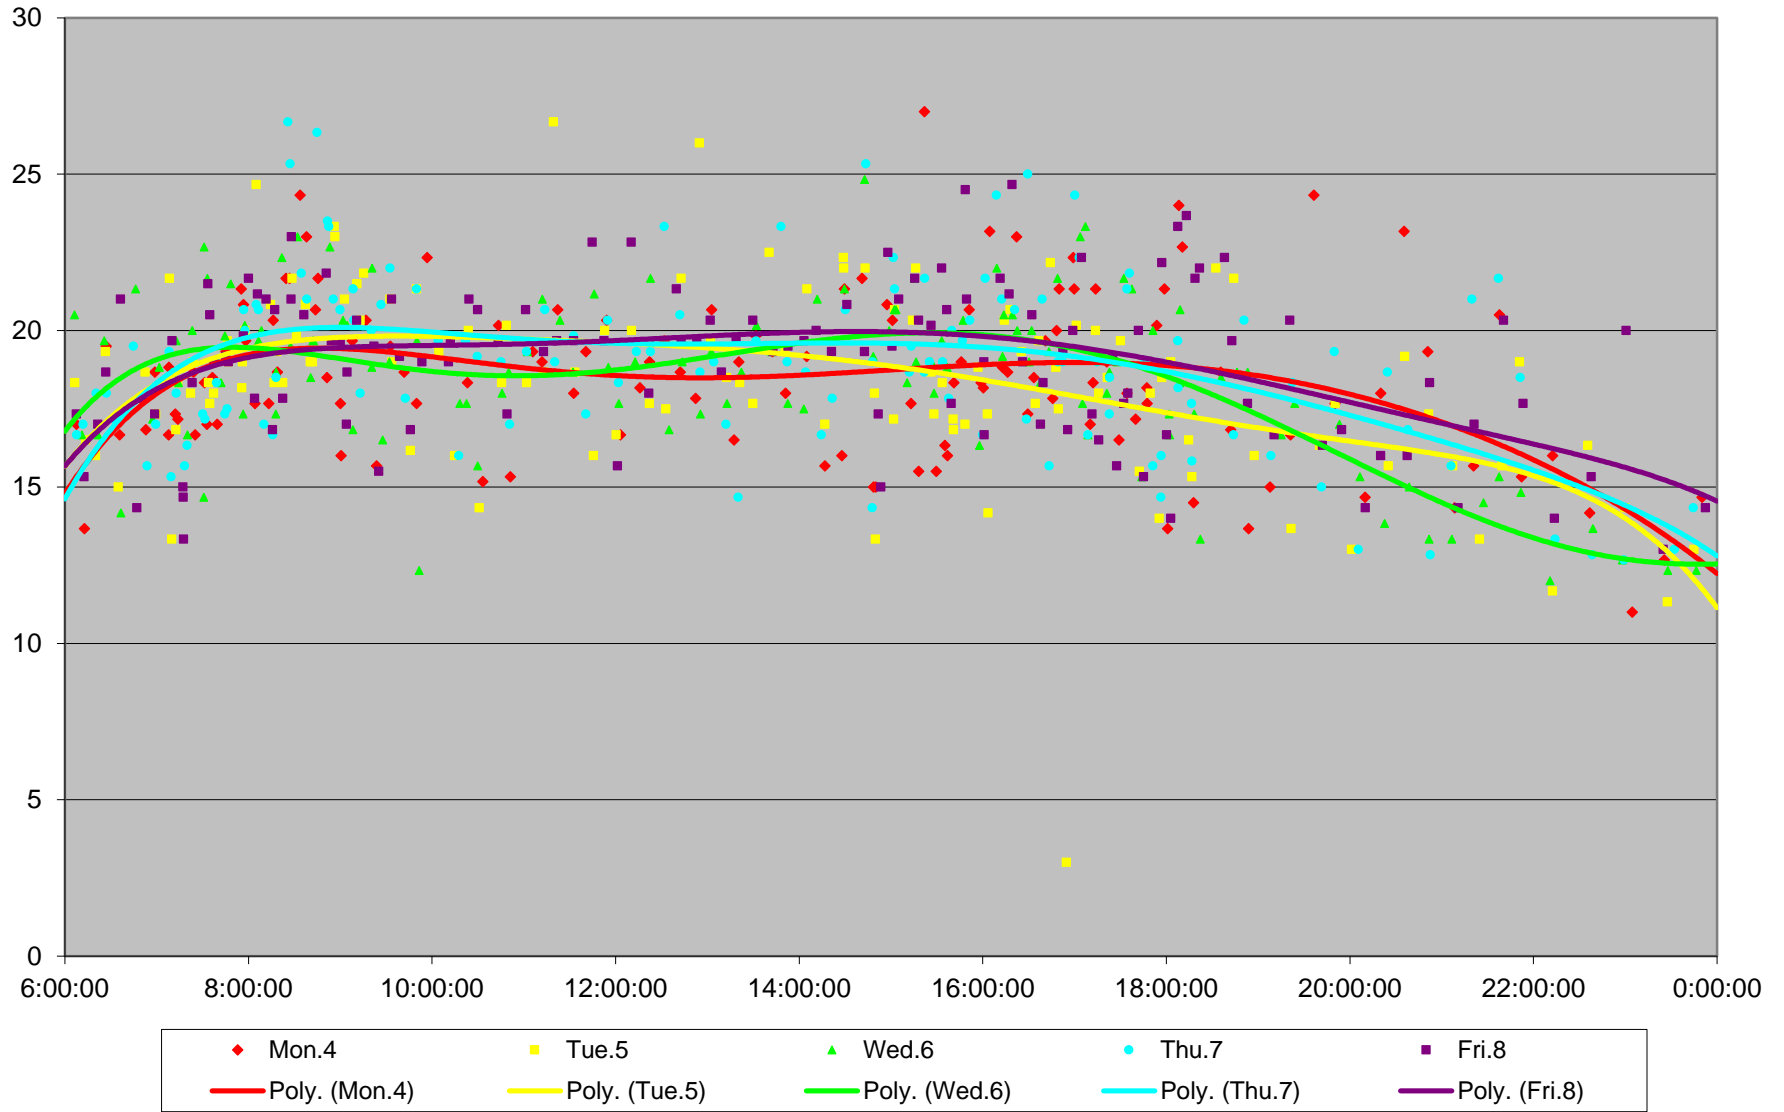

6 Bay Link Times From Charles To Jarvis St Eastbound January 2016

6 Bay Link Times From Charles To Jarvis St Eastbound January 2016

6 Bay Link Times From Charles To Jarvis St Eastbound January 2016

6 Bay Link Times From Charles To Jarvis St Eastbound January 2016

6 Bay Link Times From Charles To Jarvis St Eastbound January 2016

6 Bay Link Times From Charles To Jarvis St Eastbound January 2016

6 Bay Link Times From Charles To Jarvis St Eastbound January 2016

6 Bay Link Times From Charles To Jarvis St Eastbound January 2016 Weekday Statistics

6 Bay Link Times From Charles To Jarvis St Eastbound January 2016 Saturday Statistics

6 Bay Link Times From Charles To Jarvis St Eastbound January 2016 Sunday Statistics