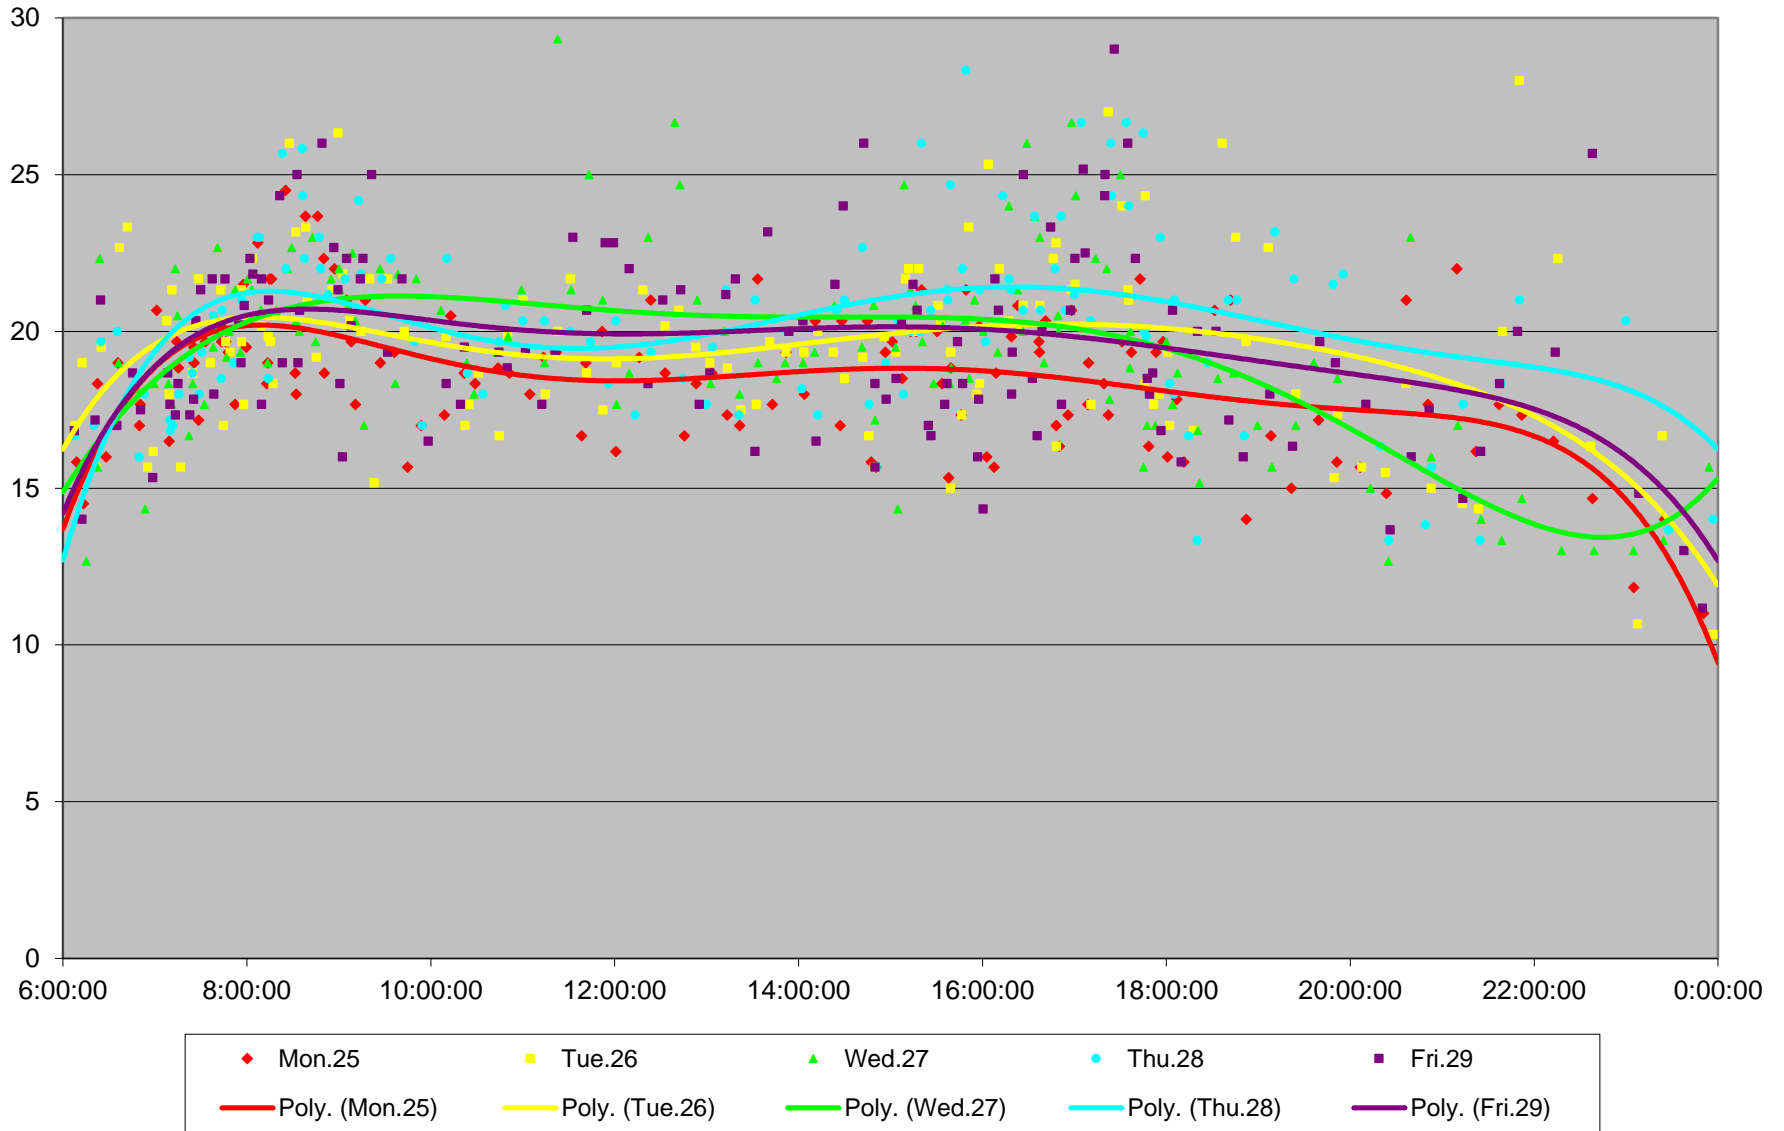

6 Bay Link Times From Charles To Jarvis St Eastbound January 2016

6 Bay Link Times From Charles To Jarvis St Eastbound January 2016

6 Bay Link Times From Charles To Jarvis St Eastbound January 2016

6 Bay Link Times From Charles To Jarvis St Eastbound January 2016

6 Bay Link Times From Charles To Jarvis St Eastbound January 2016

6 Bay Link Times From Charles To Jarvis St Eastbound January 2016

6 Bay Link Times From Charles To Jarvis St Eastbound January 2016

6 Bay Link Times From Charles To Jarvis St Eastbound January 2016 Weekday Statistics

6 Bay Link Times From Charles To Jarvis St Eastbound January 2016 Saturday Statistics

6 Bay Link Times From Charles To Jarvis St Eastbound January 2016 Sunday Statistics