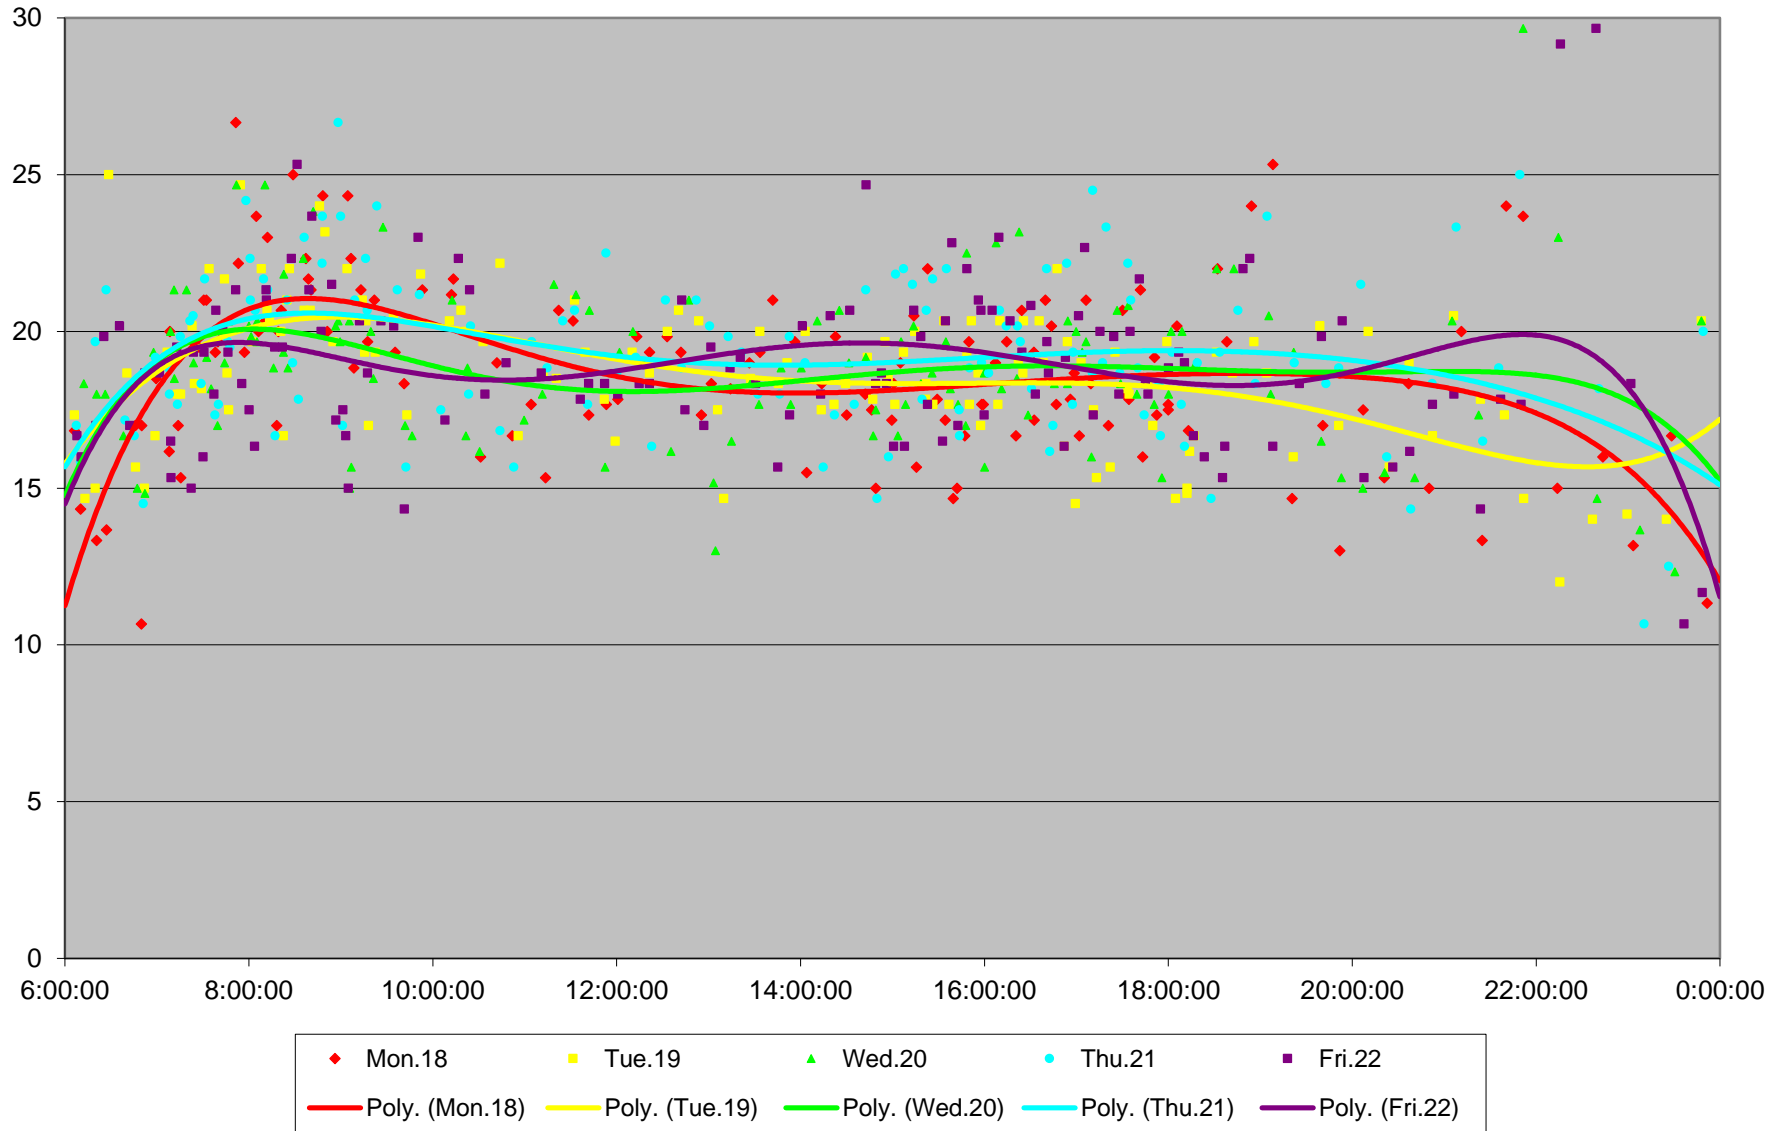

6 Bay Link Times From Charles To Jarvis St Eastbound January 2016

6 Bay Link Times From Charles To Jarvis St Eastbound January 2016

6 Bay Link Times From Charles To Jarvis St Eastbound January 2016

6 Bay Link Times From Charles To Jarvis St Eastbound January 2016

6 Bay Link Times From Charles To Jarvis St Eastbound January 2016

6 Bay Link Times From Charles To Jarvis St Eastbound January 2016

6 Bay Link Times From Charles To Jarvis St Eastbound January 2016

6 Bay Link Times From Charles To Jarvis St Eastbound January 2016 Weekday Statistics

6 Bay Link Times From Charles To Jarvis St Eastbound January 2016 Saturday Statistics

6 Bay Link Times From Charles To Jarvis St Eastbound January 2016 Sunday Statistics