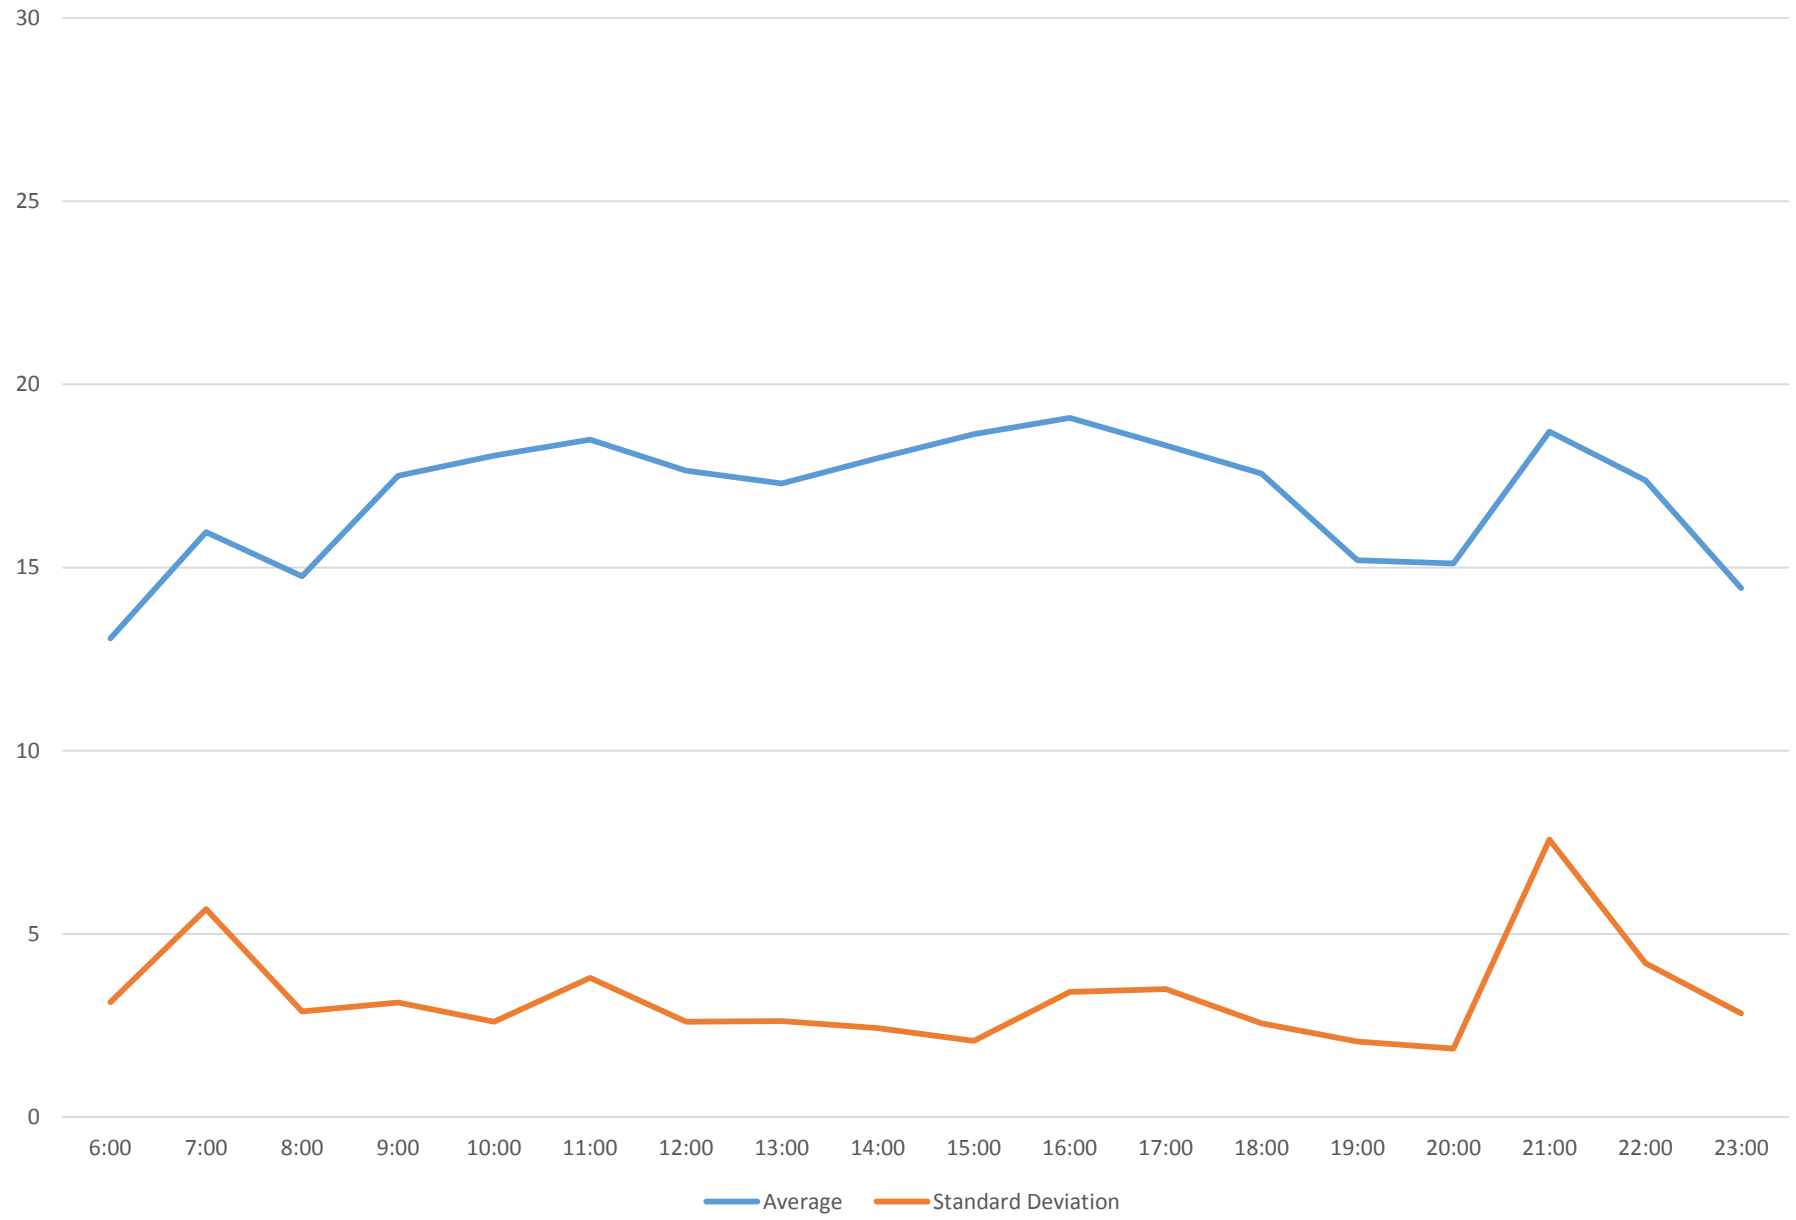

6 Bay Link Times From Charles To Jarvis St Eastbound January 2016

6 Bay Link Times From Charles To Jarvis St Eastbound January 2016

6 Bay Link Times From Charles To Jarvis St Eastbound January 2016

6 Bay Link Times From Charles To Jarvis St Eastbound January 2016 Weekday Statistics

6 Bay Link Times From Charles To Jarvis St Eastbound January 2016 Saturday Statistics

6 Bay Link Times From Charles To Jarvis St Eastbound January 2016 Sunday Statistics