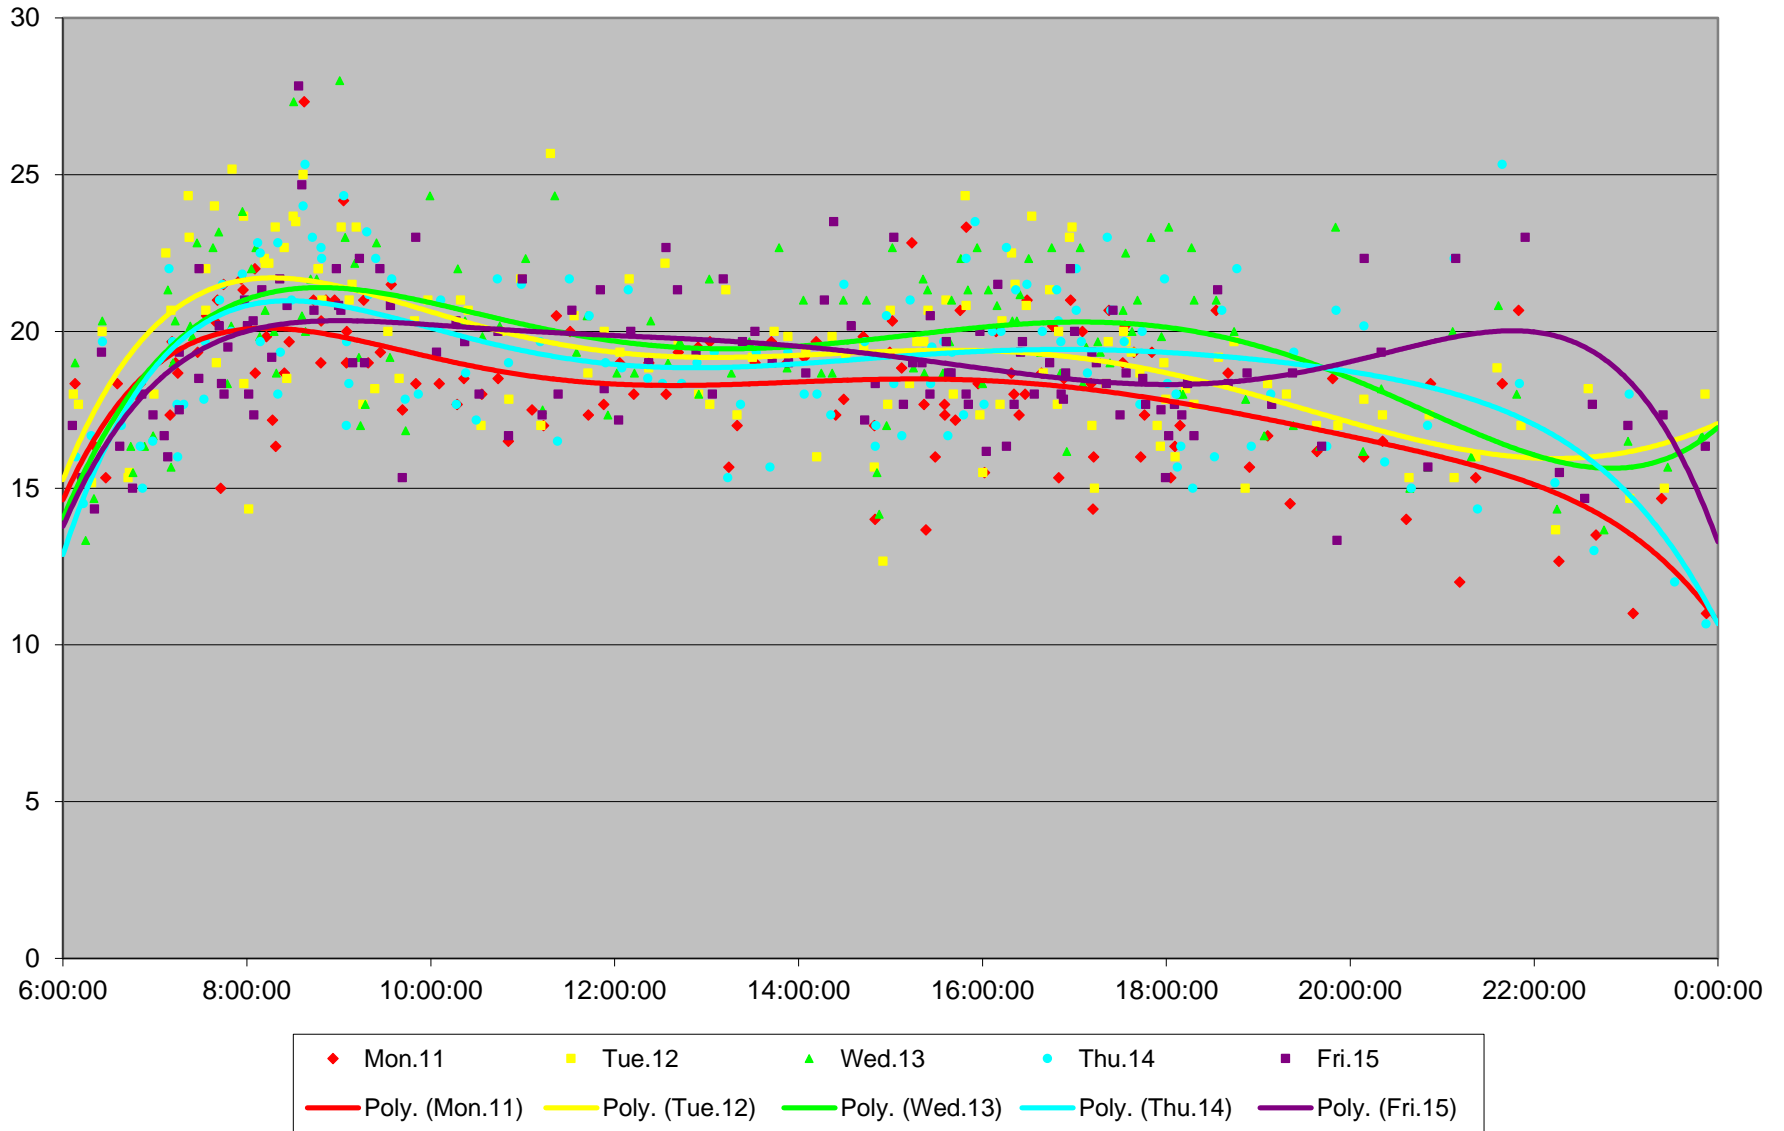

6 Bay Link Times From Charles To Jarvis St Eastbound January 2016

6 Bay Link Times From Charles To Jarvis St Eastbound January 2016

6 Bay Link Times From Charles To Jarvis St Eastbound January 2016

6 Bay Link Times From Charles To Jarvis St Eastbound January 2016

6 Bay Link Times From Charles To Jarvis St Eastbound January 2016

6 Bay Link Times From Charles To Jarvis St Eastbound January 2016

6 Bay Link Times From Charles To Jarvis St Eastbound January 2016

6 Bay Link Times From Charles To Jarvis St Eastbound January 2016 Weekday Statistics

6 Bay Link Times From Charles To Jarvis St Eastbound January 2016 Saturday Statistics

6 Bay Link Times From Charles To Jarvis St Eastbound January 2016 Sunday Statistics