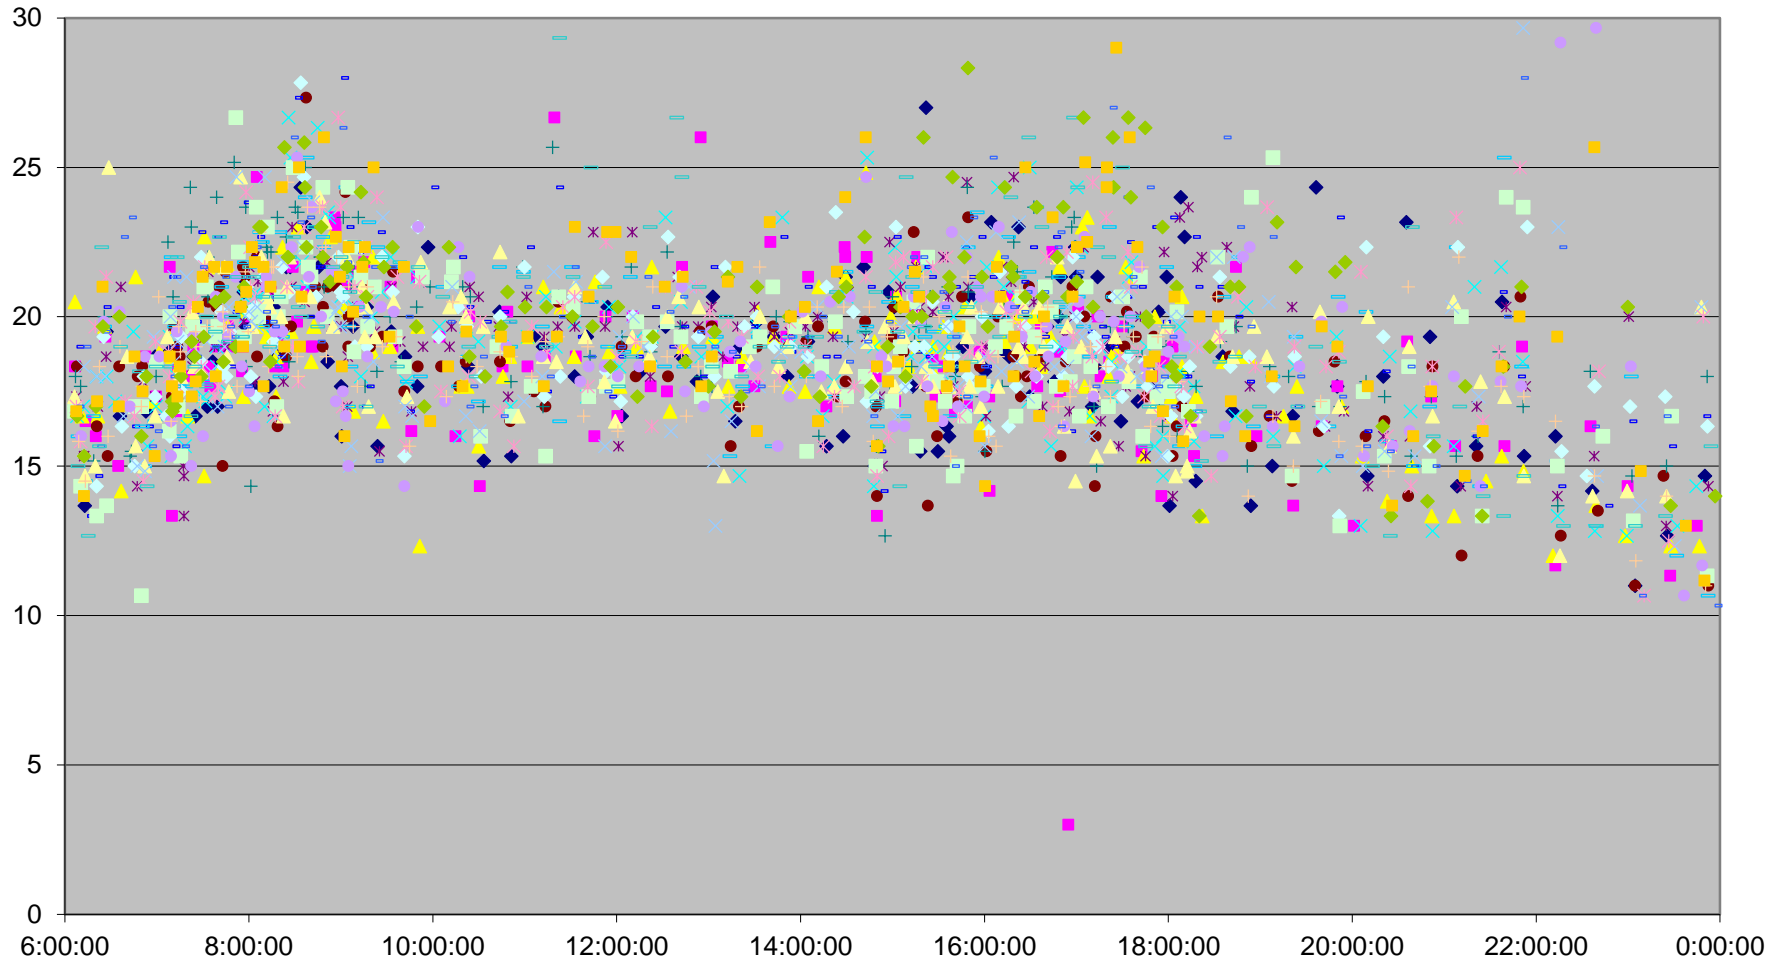

6 Bay Link Times From Charles To Jarvis St Eastbound January 2016

6 Bay Link Times From Charles To Jarvis St Eastbound January 2016

6 Bay Link Times From Charles To Jarvis St Eastbound January 2016

6 Bay Link Times From Charles To Jarvis St Eastbound January 2016

6 Bay Link Times From Charles To Jarvis St Eastbound January 2016

6 Bay Link Times From Charles To Jarvis St Eastbound January 2016

6 Bay Link Times From Charles To Jarvis St Eastbound January 2016

6 Bay Link Times From Charles To Jarvis St Eastbound January 2016 Weekday Statistics

6 Bay Link Times From Charles To Jarvis St Eastbound January 2016 Saturday Statistics

6 Bay Link Times From Charles To Jarvis St Eastbound January 2016 Sunday Statistics