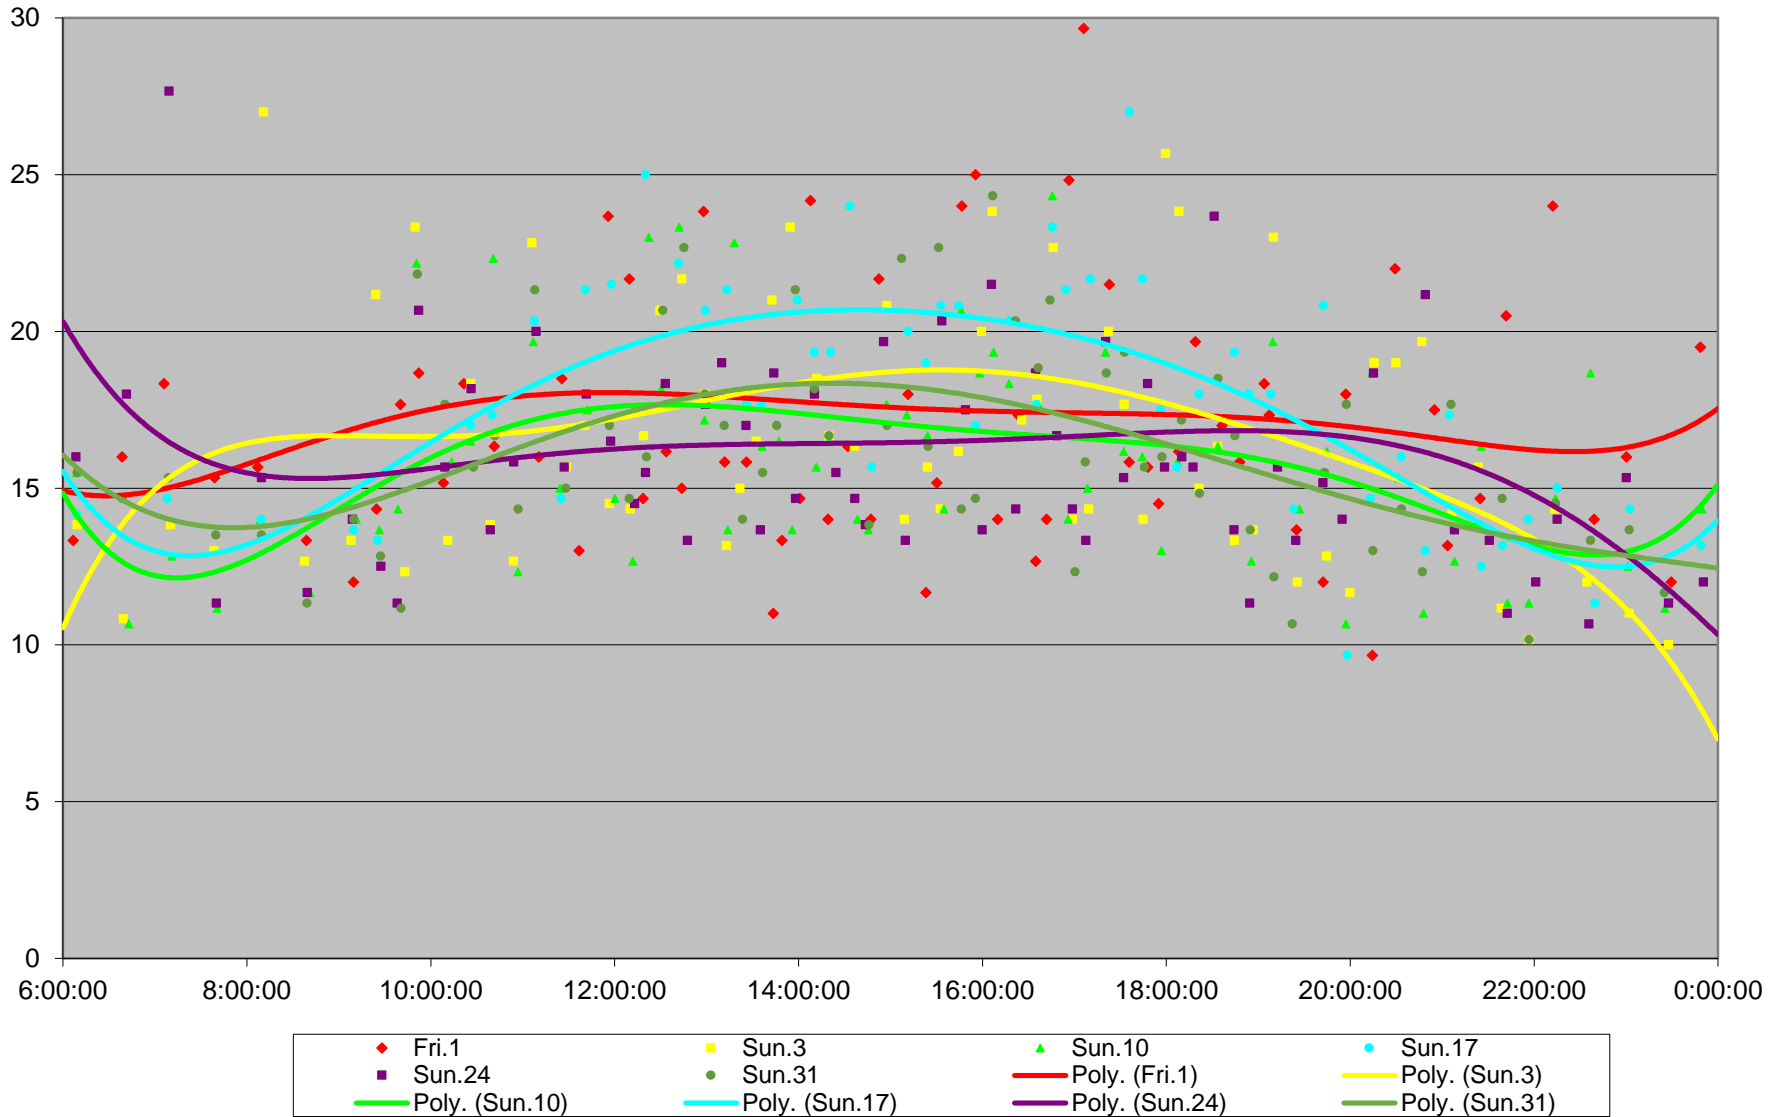

6 Bay Link Times From Charles To Jarvis St Eastbound January 2016

6 Bay Link Times From Charles To Jarvis St Eastbound January 2016

6 Bay Link Times From Charles To Jarvis St Eastbound January 2016

6 Bay Link Times From Charles To Jarvis St Eastbound January 2016

6 Bay Link Times From Charles To Jarvis St Eastbound January 2016

6 Bay Link Times From Charles To Jarvis St Eastbound January 2016

6 Bay Link Times From Charles To Jarvis St Eastbound January 2016

6 Bay Link Times From Charles To Jarvis St Eastbound January 2016 Weekday Statistics

6 Bay Link Times From Charles To Jarvis St Eastbound January 2016 Saturday Statistics

6 Bay Link Times From Charles To Jarvis St Eastbound January 2016 Sunday Statistics