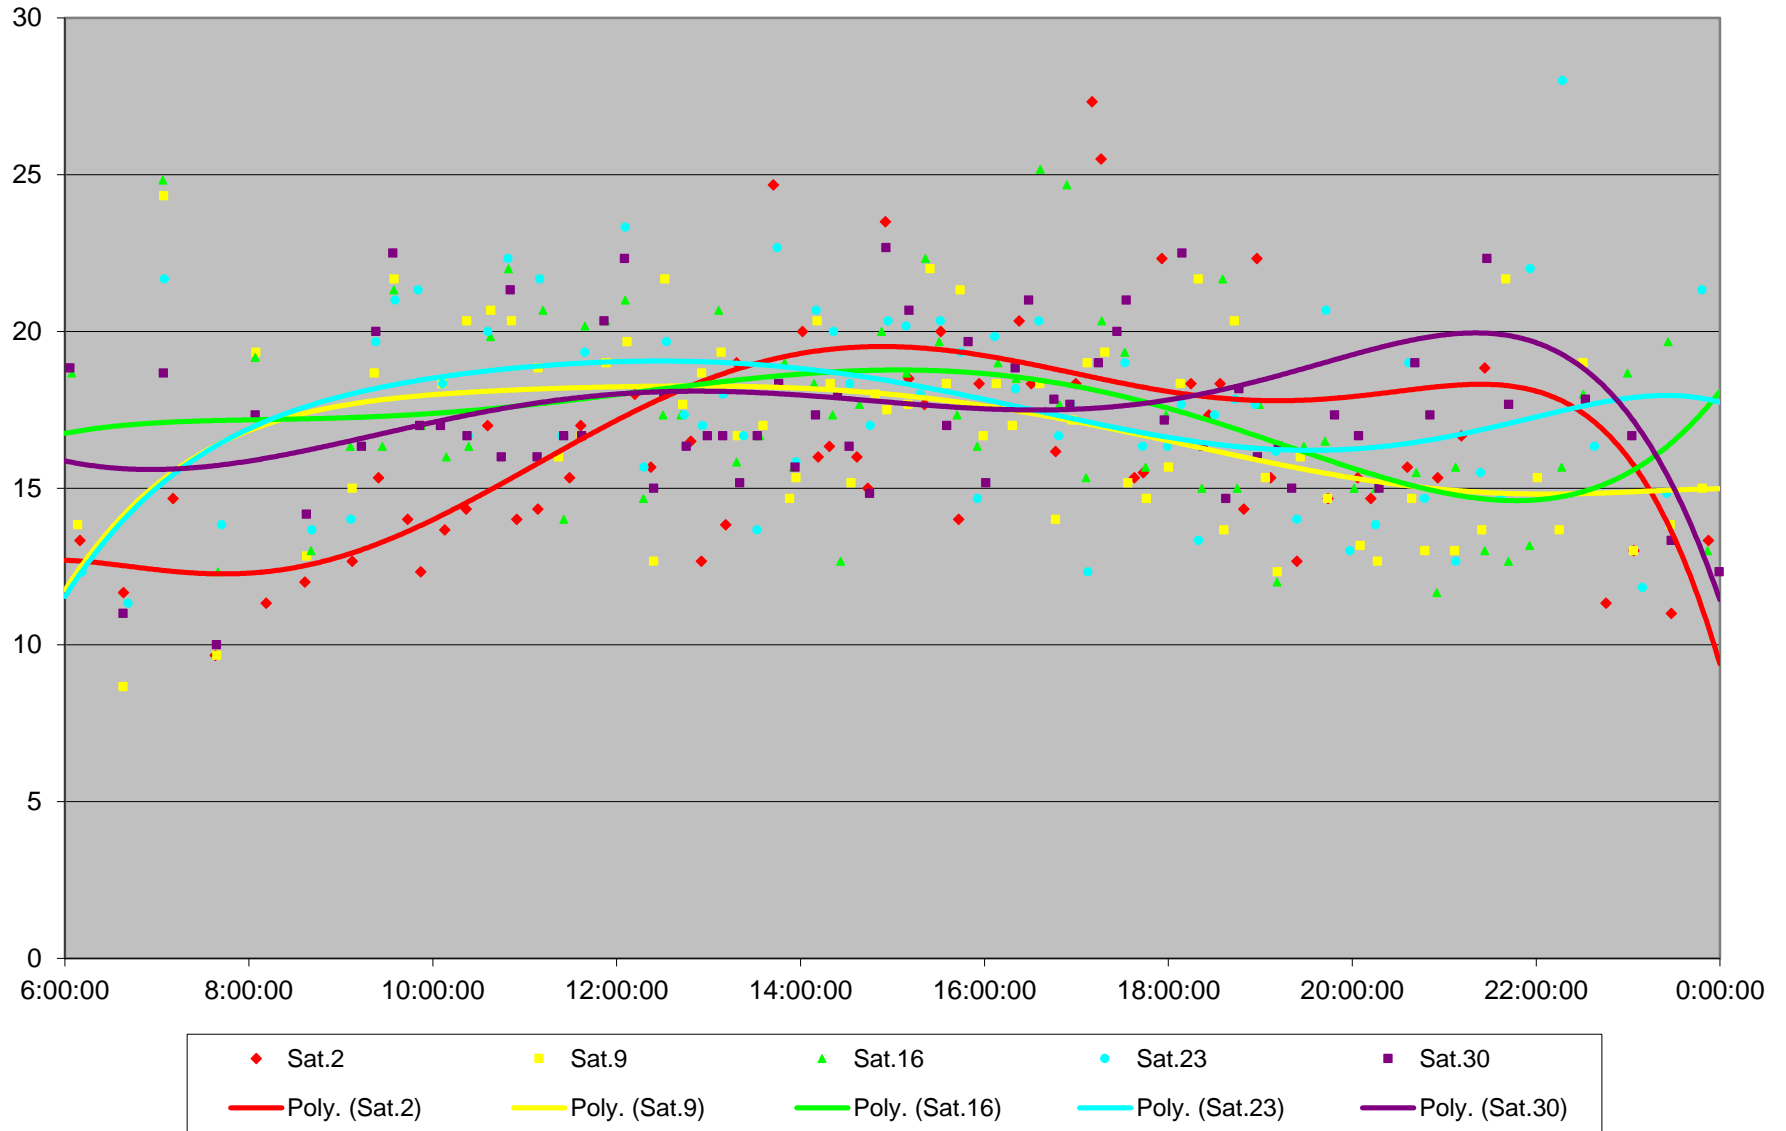

6 Bay Link Times From Charles To Jarvis St Eastbound January 2016

6 Bay Link Times From Charles To Jarvis St Eastbound January 2016

6 Bay Link Times From Charles To Jarvis St Eastbound January 2016

6 Bay Link Times From Charles To Jarvis St Eastbound January 2016

6 Bay Link Times From Charles To Jarvis St Eastbound January 2016

6 Bay Link Times From Charles To Jarvis St Eastbound January 2016

6 Bay Link Times From Charles To Jarvis St Eastbound January 2016

6 Bay Link Times From Charles To Jarvis St Eastbound January 2016 Weekday Statistics

6 Bay Link Times From Charles To Jarvis St Eastbound January 2016 Saturday Statistics

6 Bay Link Times From Charles To Jarvis St Eastbound January 2016 Sunday Statistics