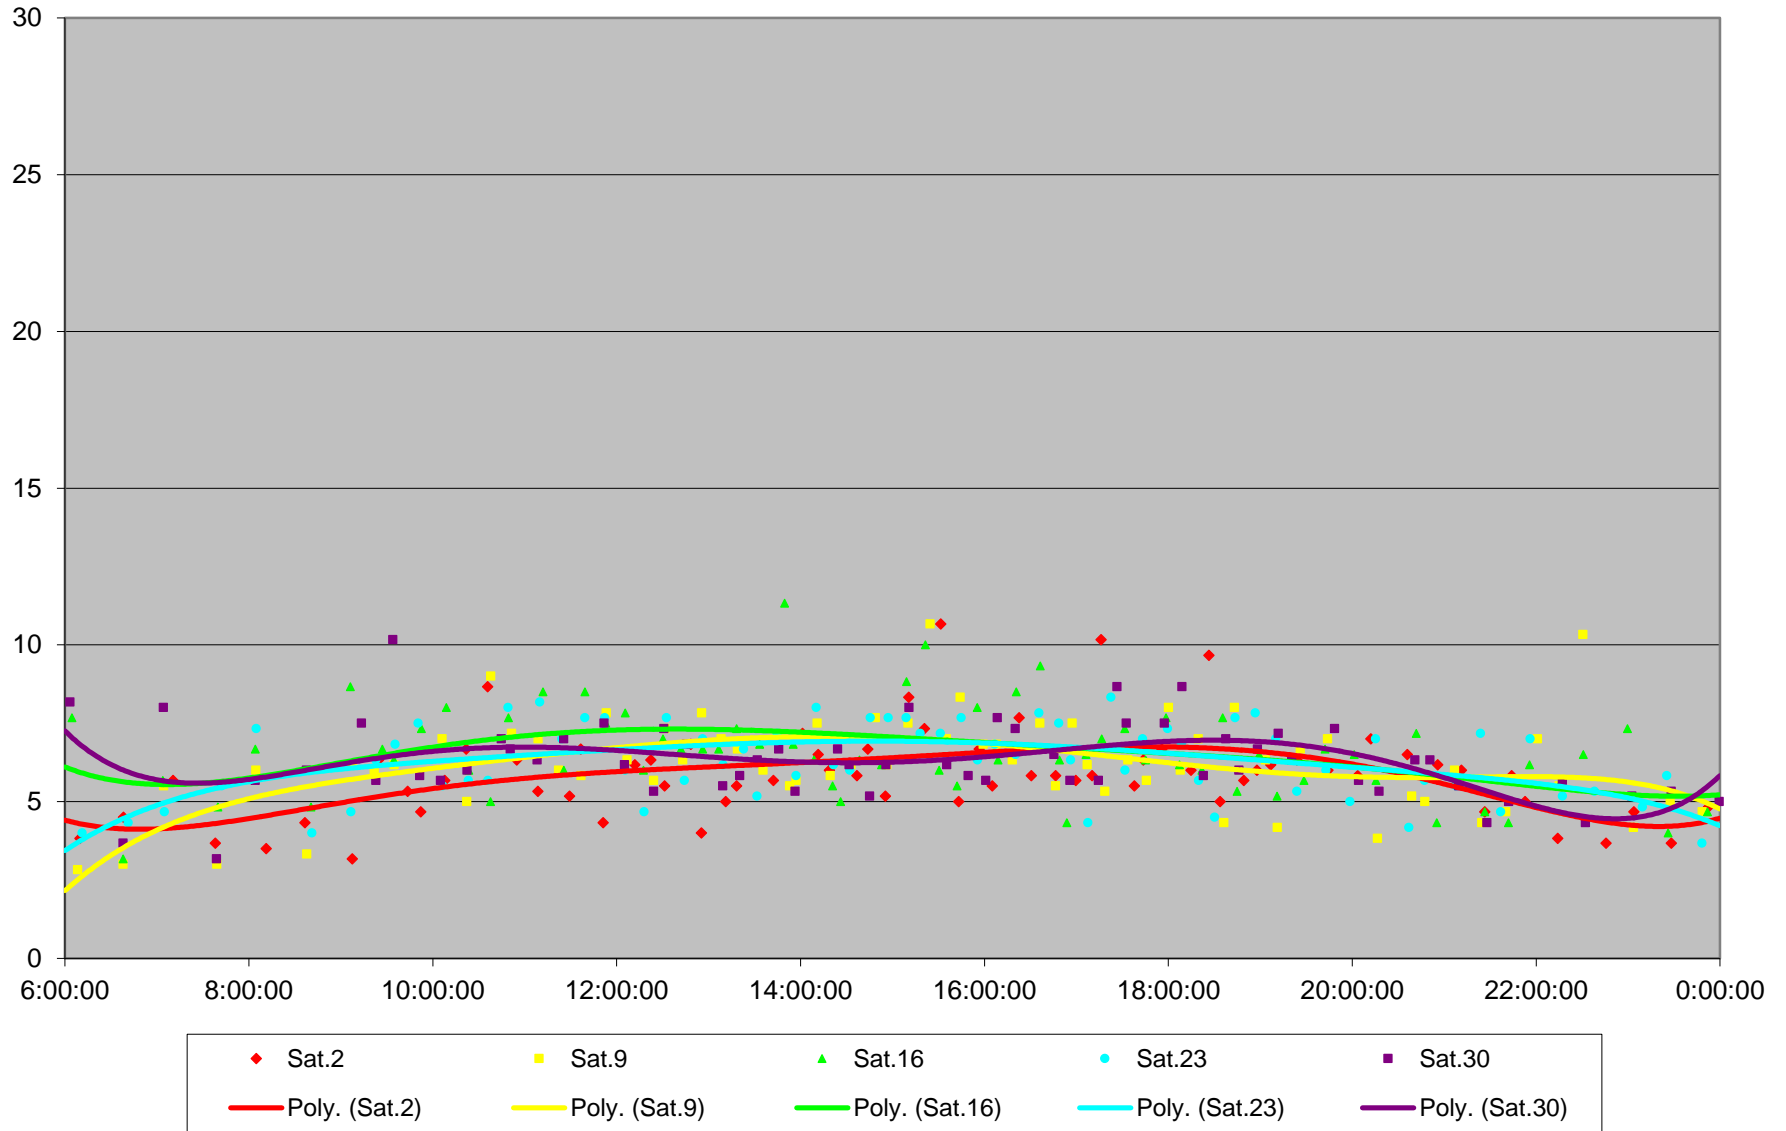

6 Bay Link Times From Charles To Dundas St Southbound January 2016

6 Bay Link Times From Charles To Dundas St Southbound January 2016

6 Bay Link Times From Charles To Dundas St Southbound January 2016

6 Bay Link Times From Charles To Dundas St Southbound January 2016

6 Bay Link Times From Charles To Dundas St Southbound January 2016

6 Bay Link Times From Charles To Dundas St Southbound January 2016

6 Bay Link Times From Charles To Dundas St Southbound January 2016 Weekday Statistics

6 Bay Link Times From Charles To Dundas St Southbound January 2016 Saturday Statistics

6 Bay Link Times From Charles To Dundas St Southbound January 2016 Sunday Statistics