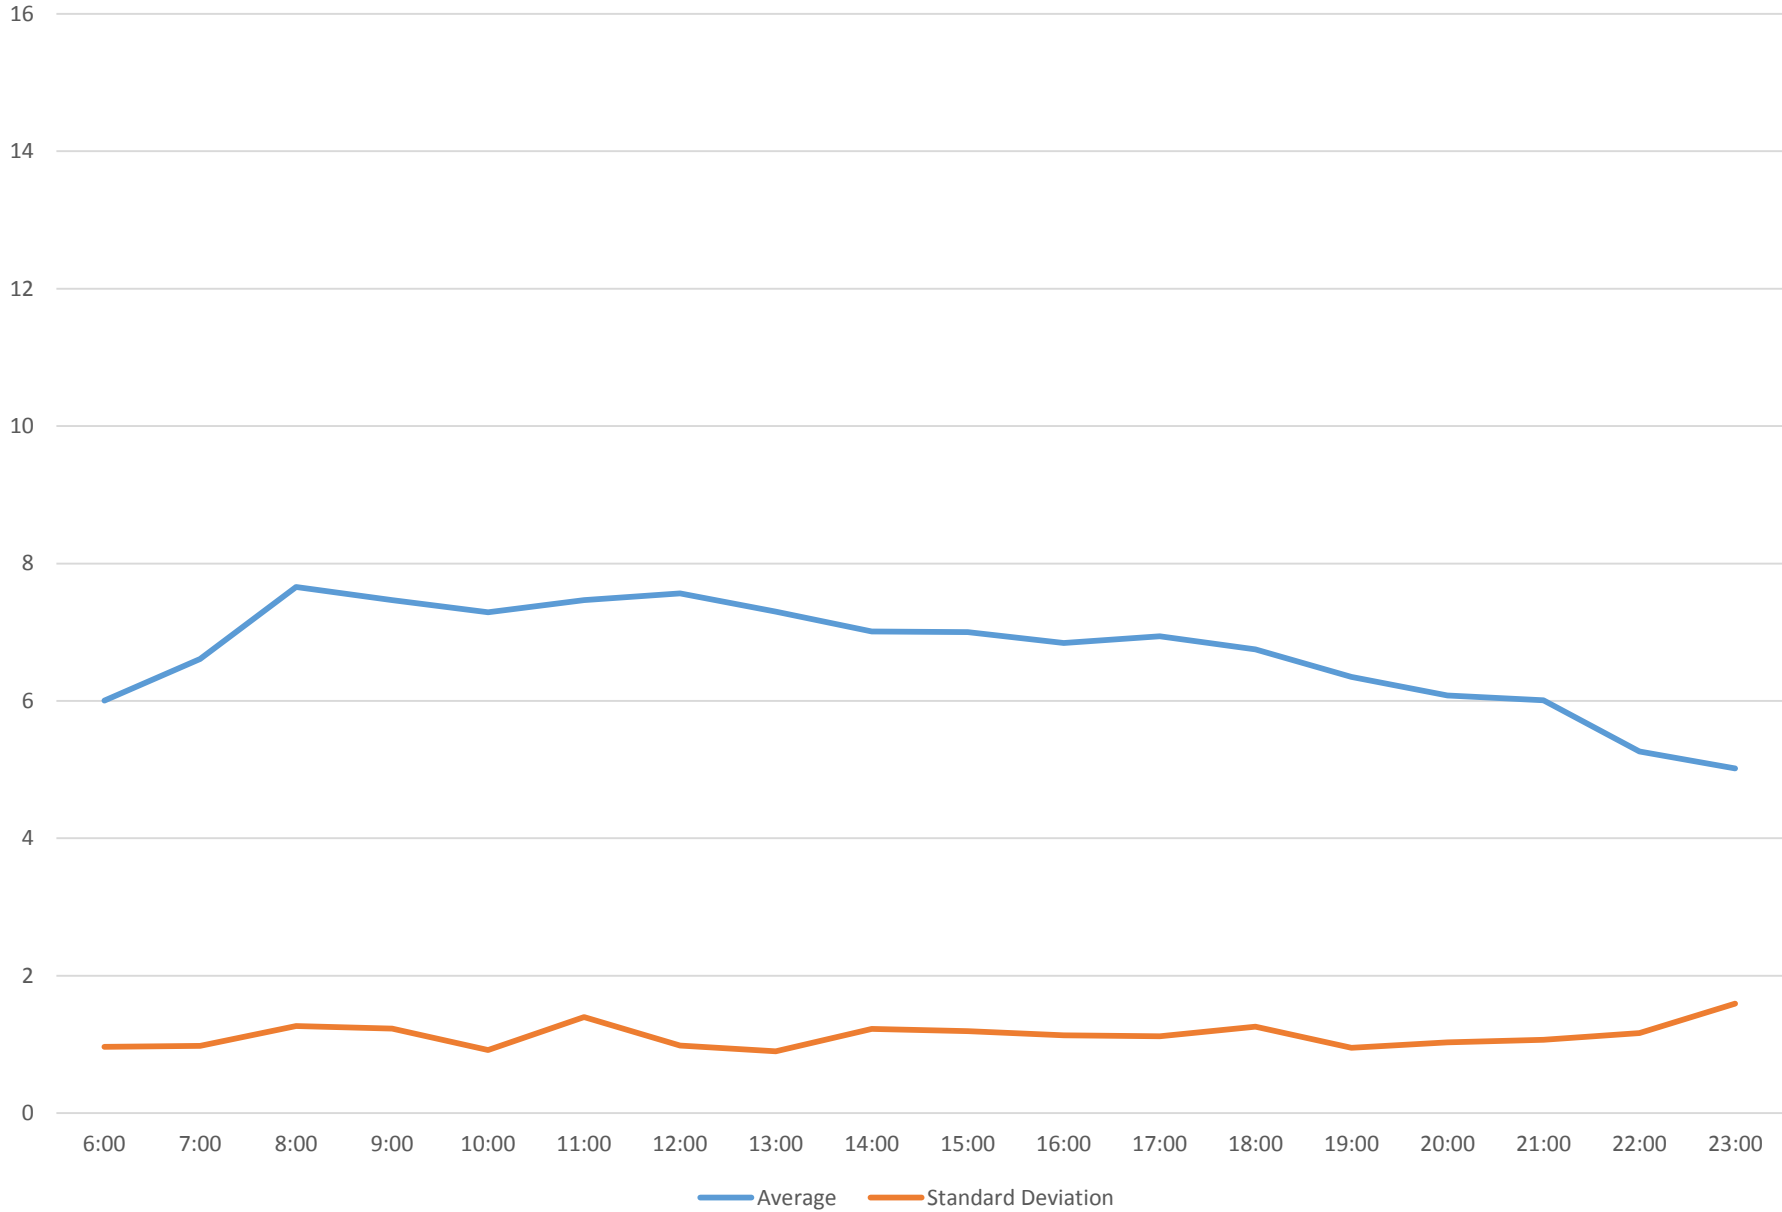

6 Bay Link Times From Charles To Dundas St Southbound January 2016

6 Bay Link Times From Charles To Dundas St Southbound January 2016

6 Bay Link Times From Charles To Dundas St Southbound January 2016

6 Bay Link Times From Charles To Dundas St Southbound January 2016

6 Bay Link Times From Charles To Dundas St Southbound January 2016

6 Bay Link Times From Charles To Dundas St Southbound January 2016

6 Bay Link Times From Charles To Dundas St Southbound January 2016 Weekday Statistics

6 Bay Link Times From Charles To Dundas St Southbound January 2016 Saturday Statistics

6 Bay Link Times From Charles To Dundas St Southbound January 2016 Sunday Statistics