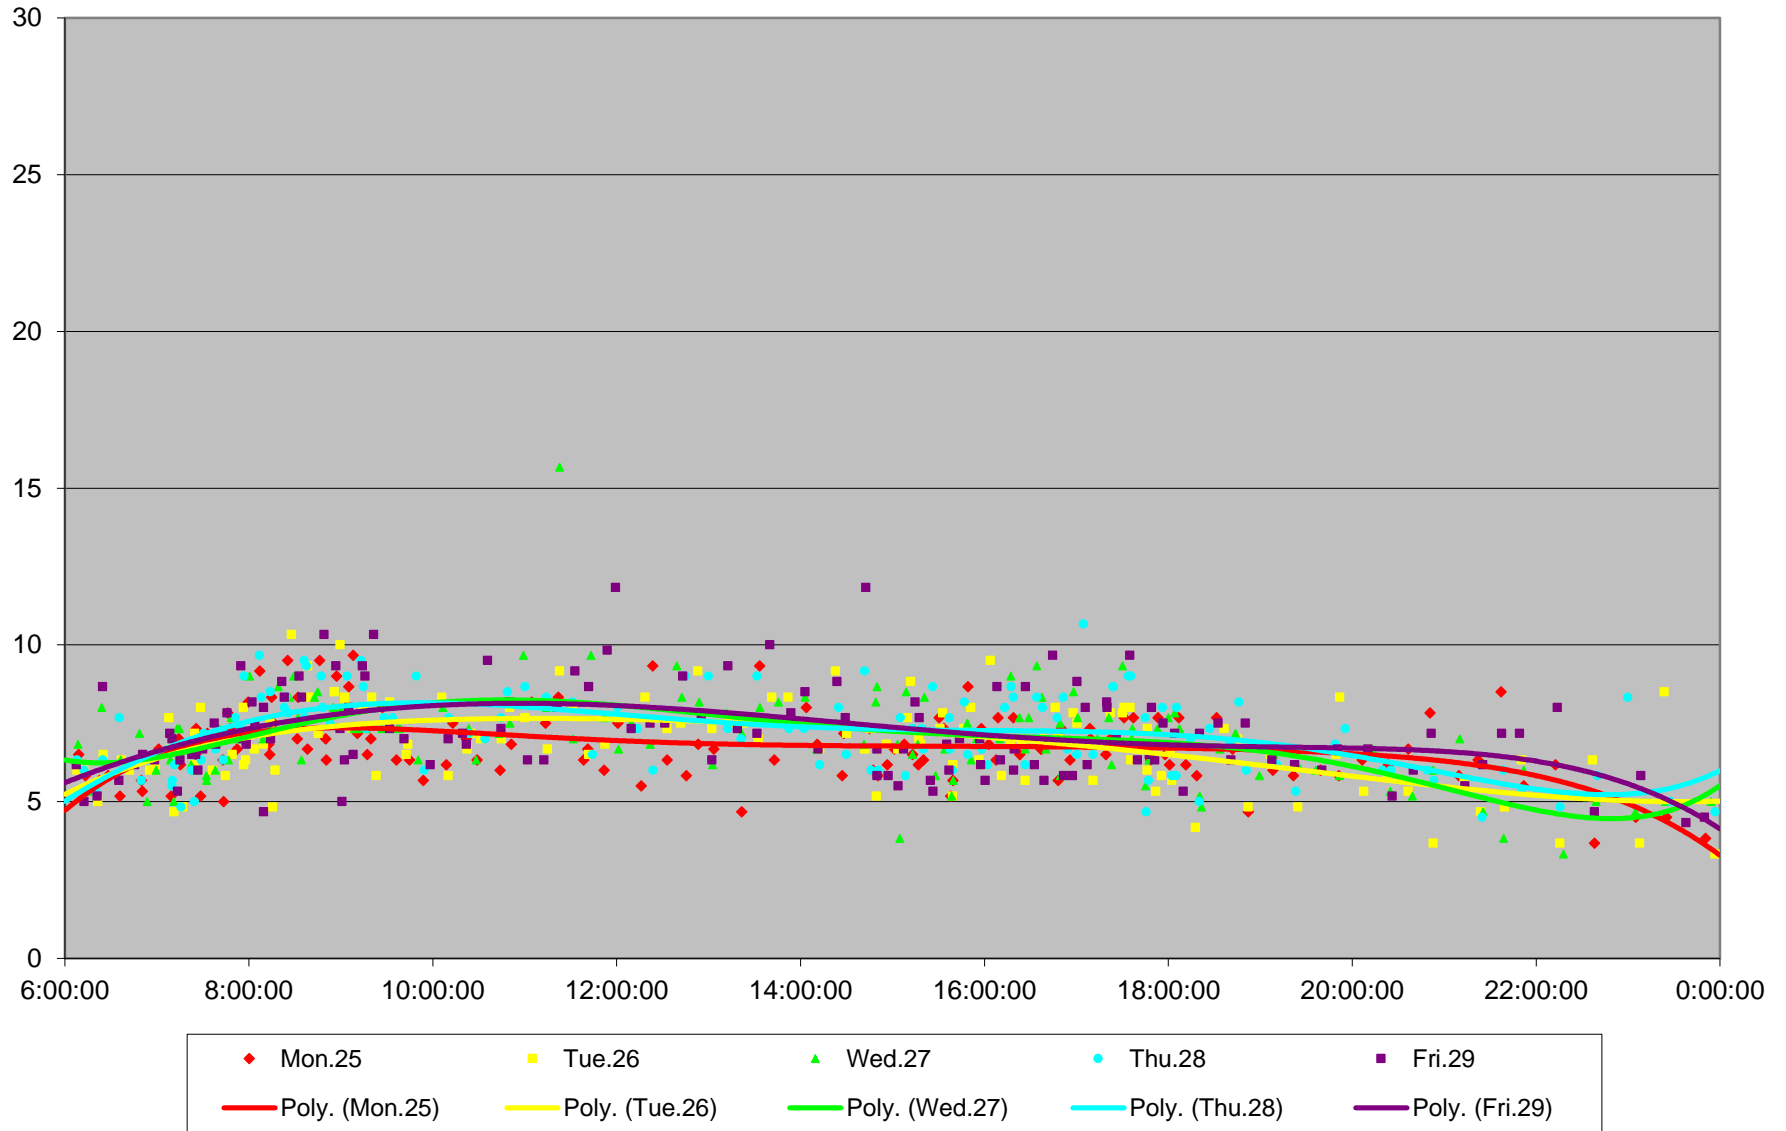

6 Bay Link Times From Charles To Dundas St Southbound January 2016

6 Bay Link Times From Charles To Dundas St Southbound January 2016

6 Bay Link Times From Charles To Dundas St Southbound January 2016

6 Bay Link Times From Charles To Dundas St Southbound January 2016

6 Bay Link Times From Charles To Dundas St Southbound January 2016

6 Bay Link Times From Charles To Dundas St Southbound January 2016

6 Bay Link Times From Charles To Dundas St Southbound January 2016 Weekday Statistics

6 Bay Link Times From Charles To Dundas St Southbound January 2016 Saturday Statistics

6 Bay Link Times From Charles To Dundas St Southbound January 2016 Sunday Statistics