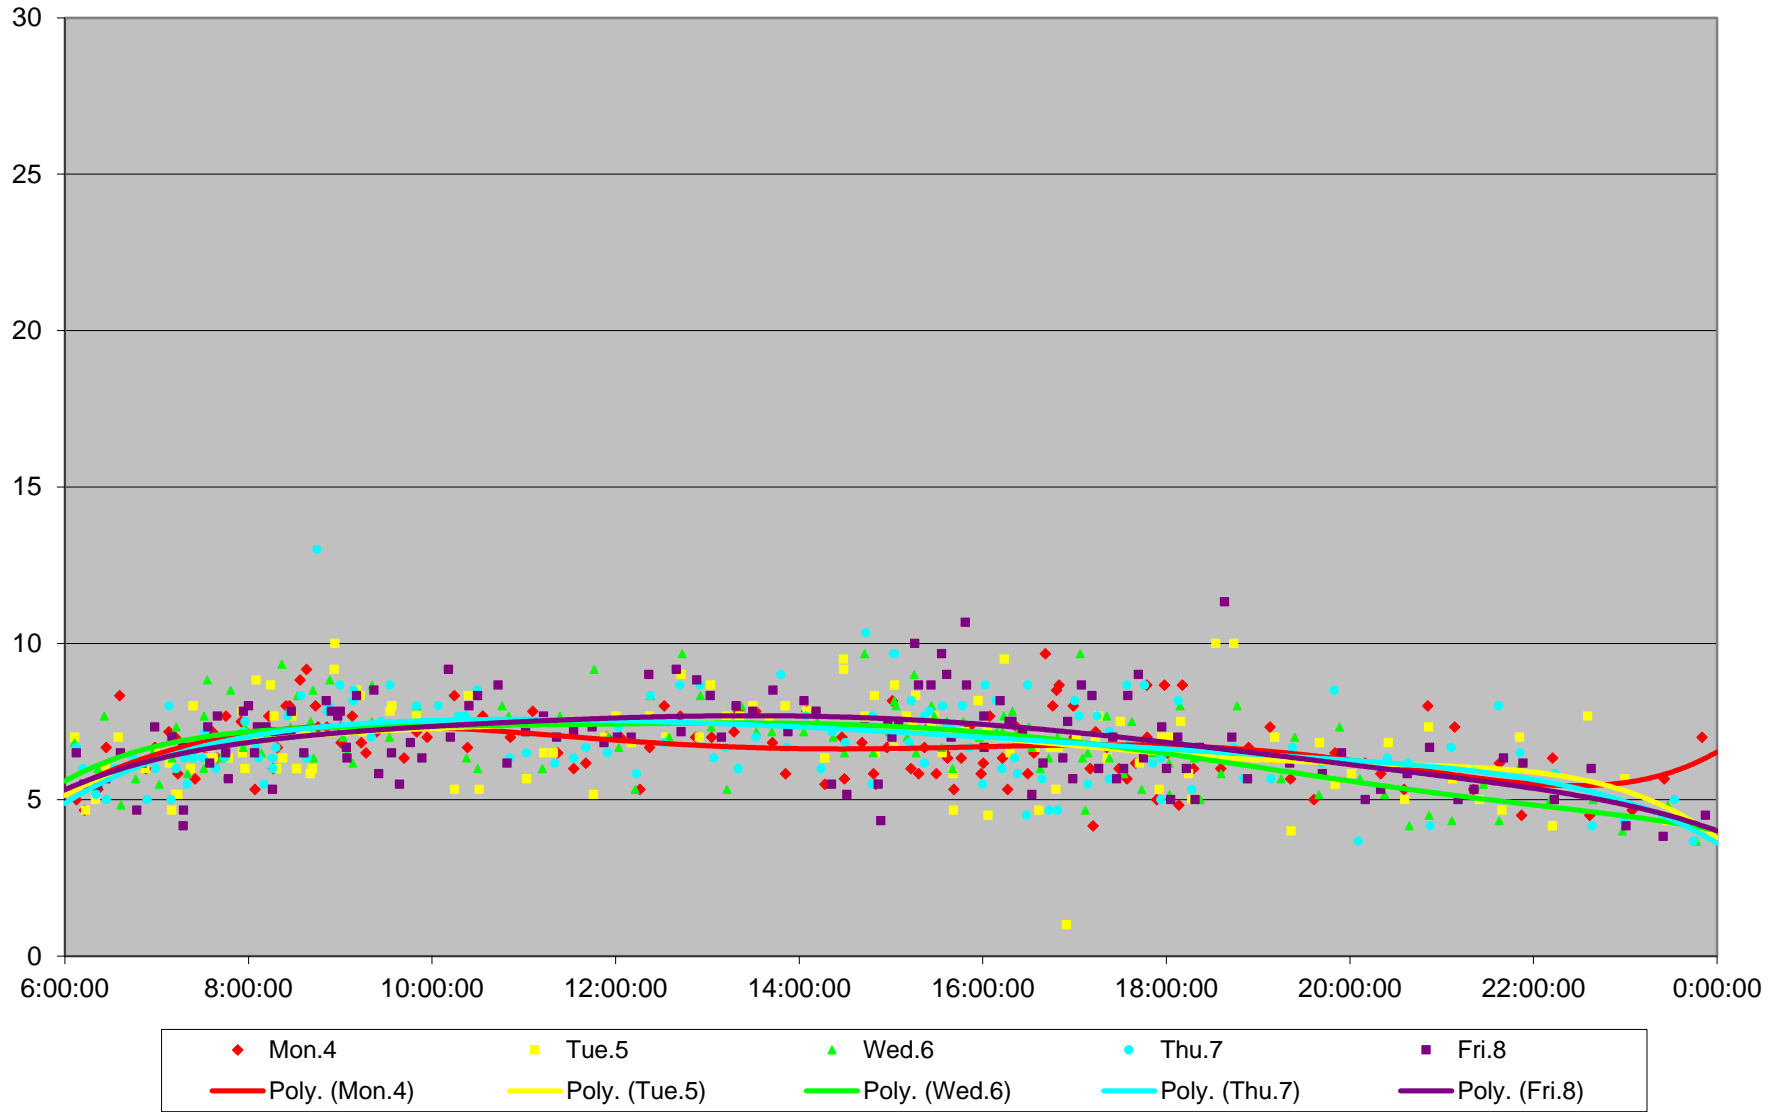

6 Bay Link Times From Charles To Dundas St Southbound January 2016

6 Bay Link Times From Charles To Dundas St Southbound January 2016

6 Bay Link Times From Charles To Dundas St Southbound January 2016

6 Bay Link Times From Charles To Dundas St Southbound January 2016

6 Bay Link Times From Charles To Dundas St Southbound January 2016

6 Bay Link Times From Charles To Dundas St Southbound January 2016

6 Bay Link Times From Charles To Dundas St Southbound January 2016 Weekday Statistics

6 Bay Link Times From Charles To Dundas St Southbound January 2016 Saturday Statistics

6 Bay Link Times From Charles To Dundas St Southbound January 2016 Sunday Statistics