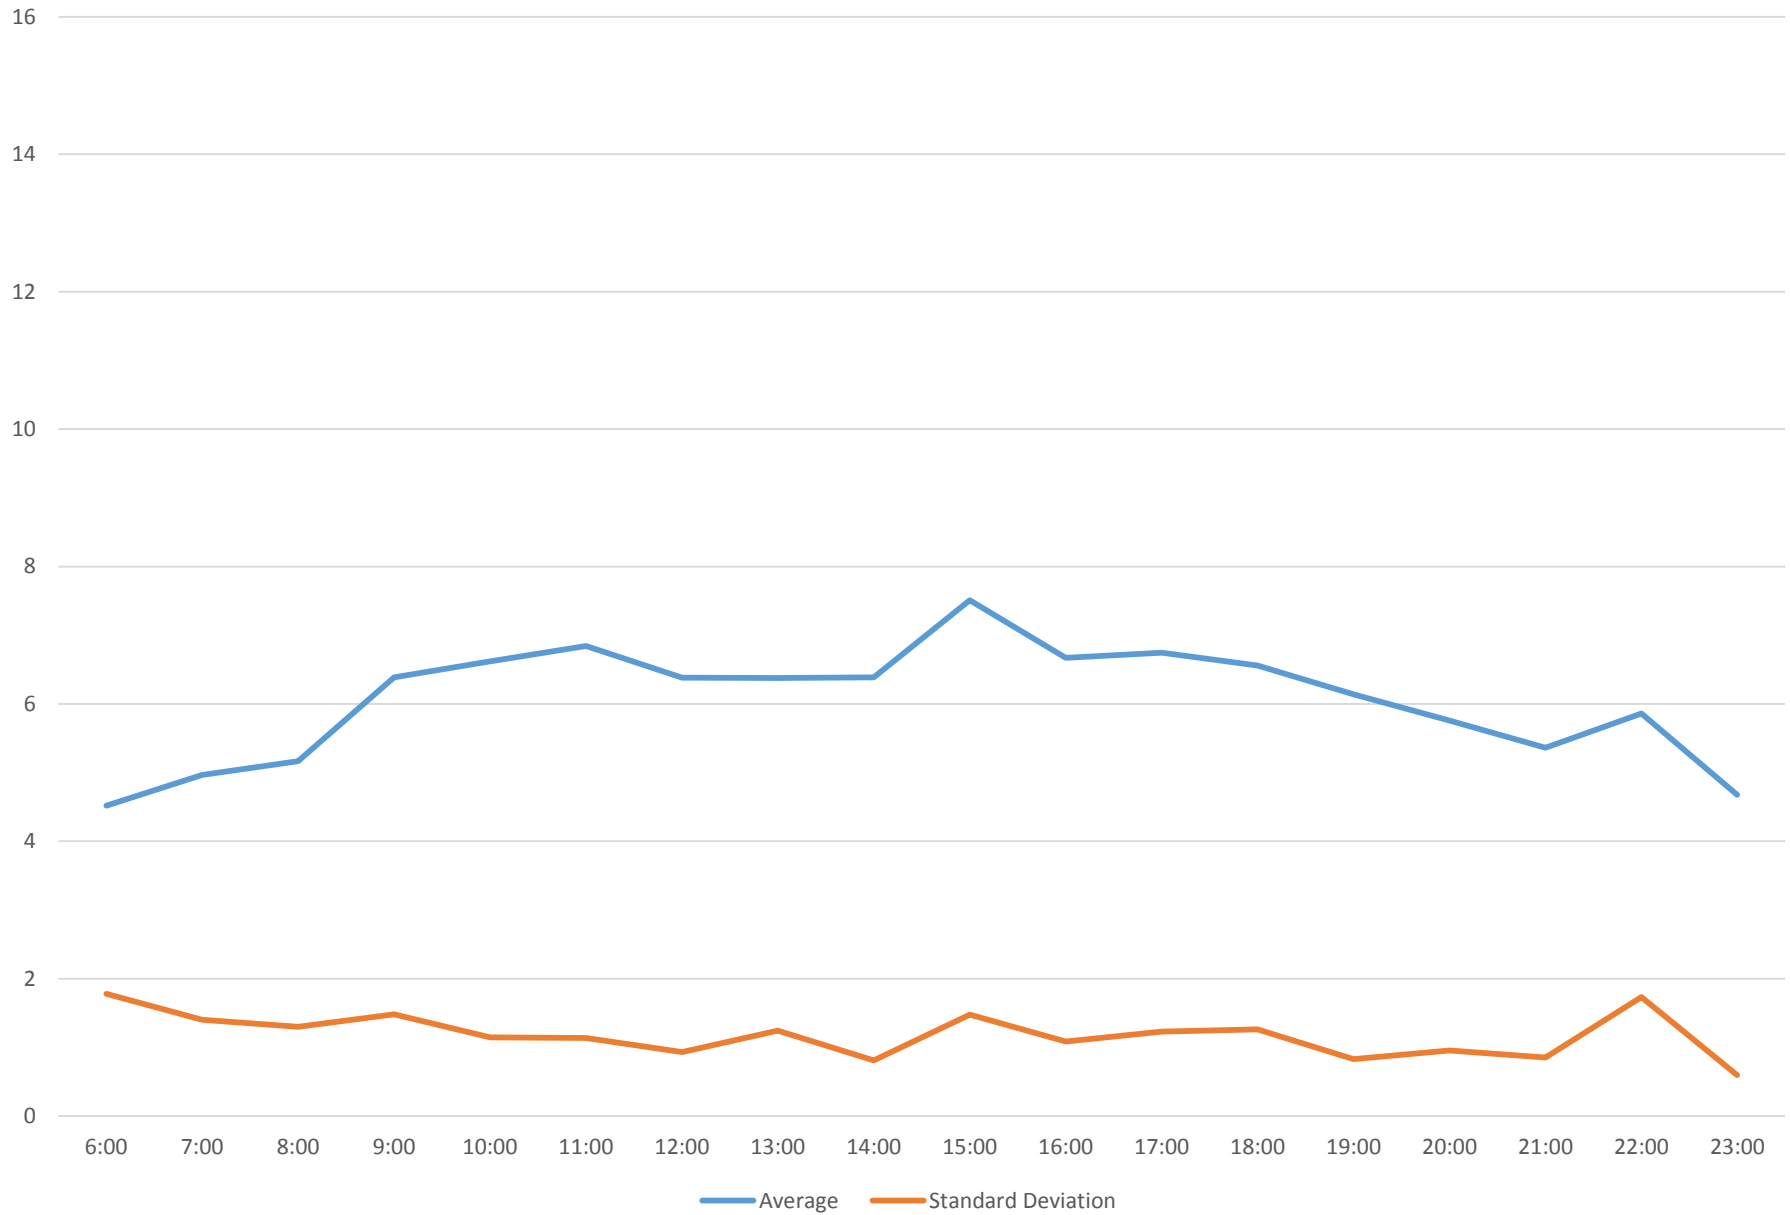

6 Bay Link Times From Charles To Dundas St Southbound January 2016

6 Bay Link Times From Charles To Dundas St Southbound January 2016

6 Bay Link Times From Charles To Dundas St Southbound January 2016

6 Bay Link Times From Charles To Dundas St Southbound January 2016

6 Bay Link Times From Charles To Dundas St Southbound January 2016

6 Bay Link Times From Charles To Dundas St Southbound January 2016

6 Bay Link Times From Charles To Dundas St Southbound January 2016 Weekday Statistics

6 Bay Link Times From Charles To Dundas St Southbound January 2016 Saturday Statistics

6 Bay Link Times From Charles To Dundas St Southbound January 2016 Sunday Statistics