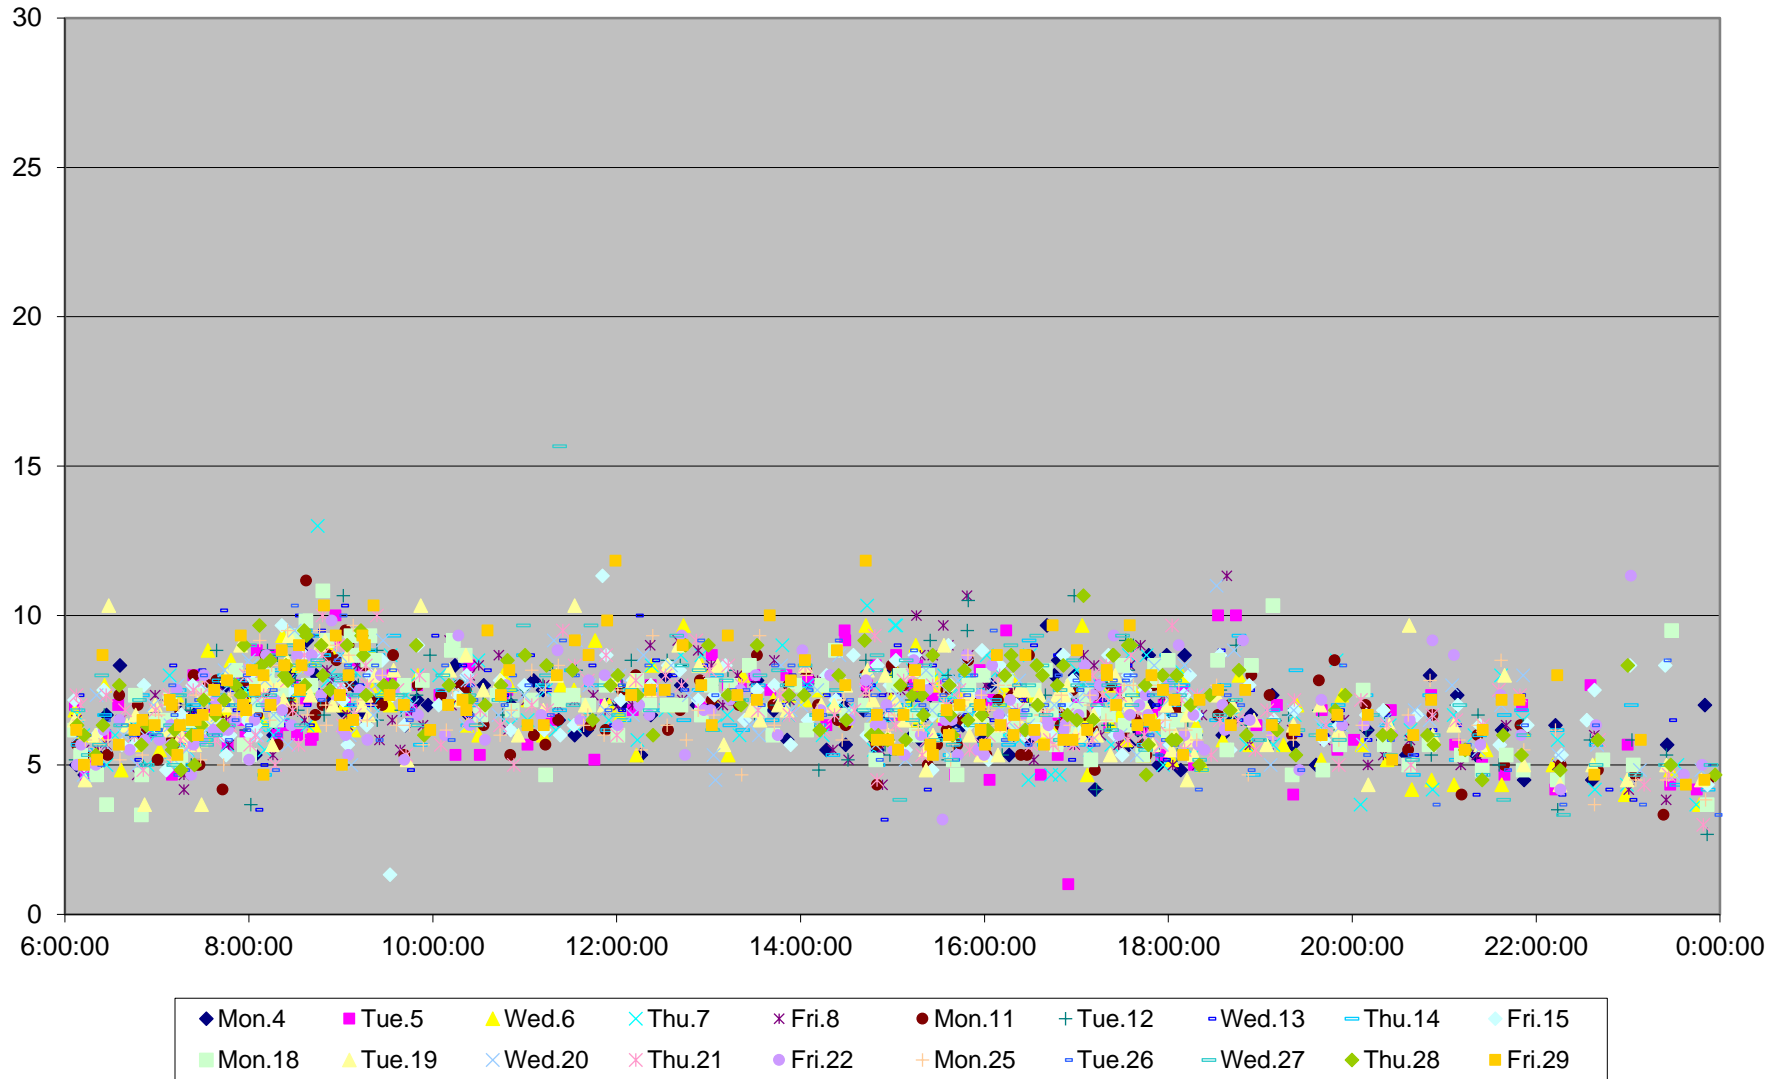

6 Bay Link Times From Charles To Dundas St Southbound January 2016

6 Bay Link Times From Charles To Dundas St Southbound January 2016

6 Bay Link Times From Charles To Dundas St Southbound January 2016

6 Bay Link Times From Charles To Dundas St Southbound January 2016

6 Bay Link Times From Charles To Dundas St Southbound January 2016

6 Bay Link Times From Charles To Dundas St Southbound January 2016

6 Bay Link Times From Charles To Dundas St Southbound January 2016 Weekday Statistics

6 Bay Link Times From Charles To Dundas St Southbound January 2016 Saturday Statistics

6 Bay Link Times From Charles To Dundas St Southbound January 2016 Sunday Statistics