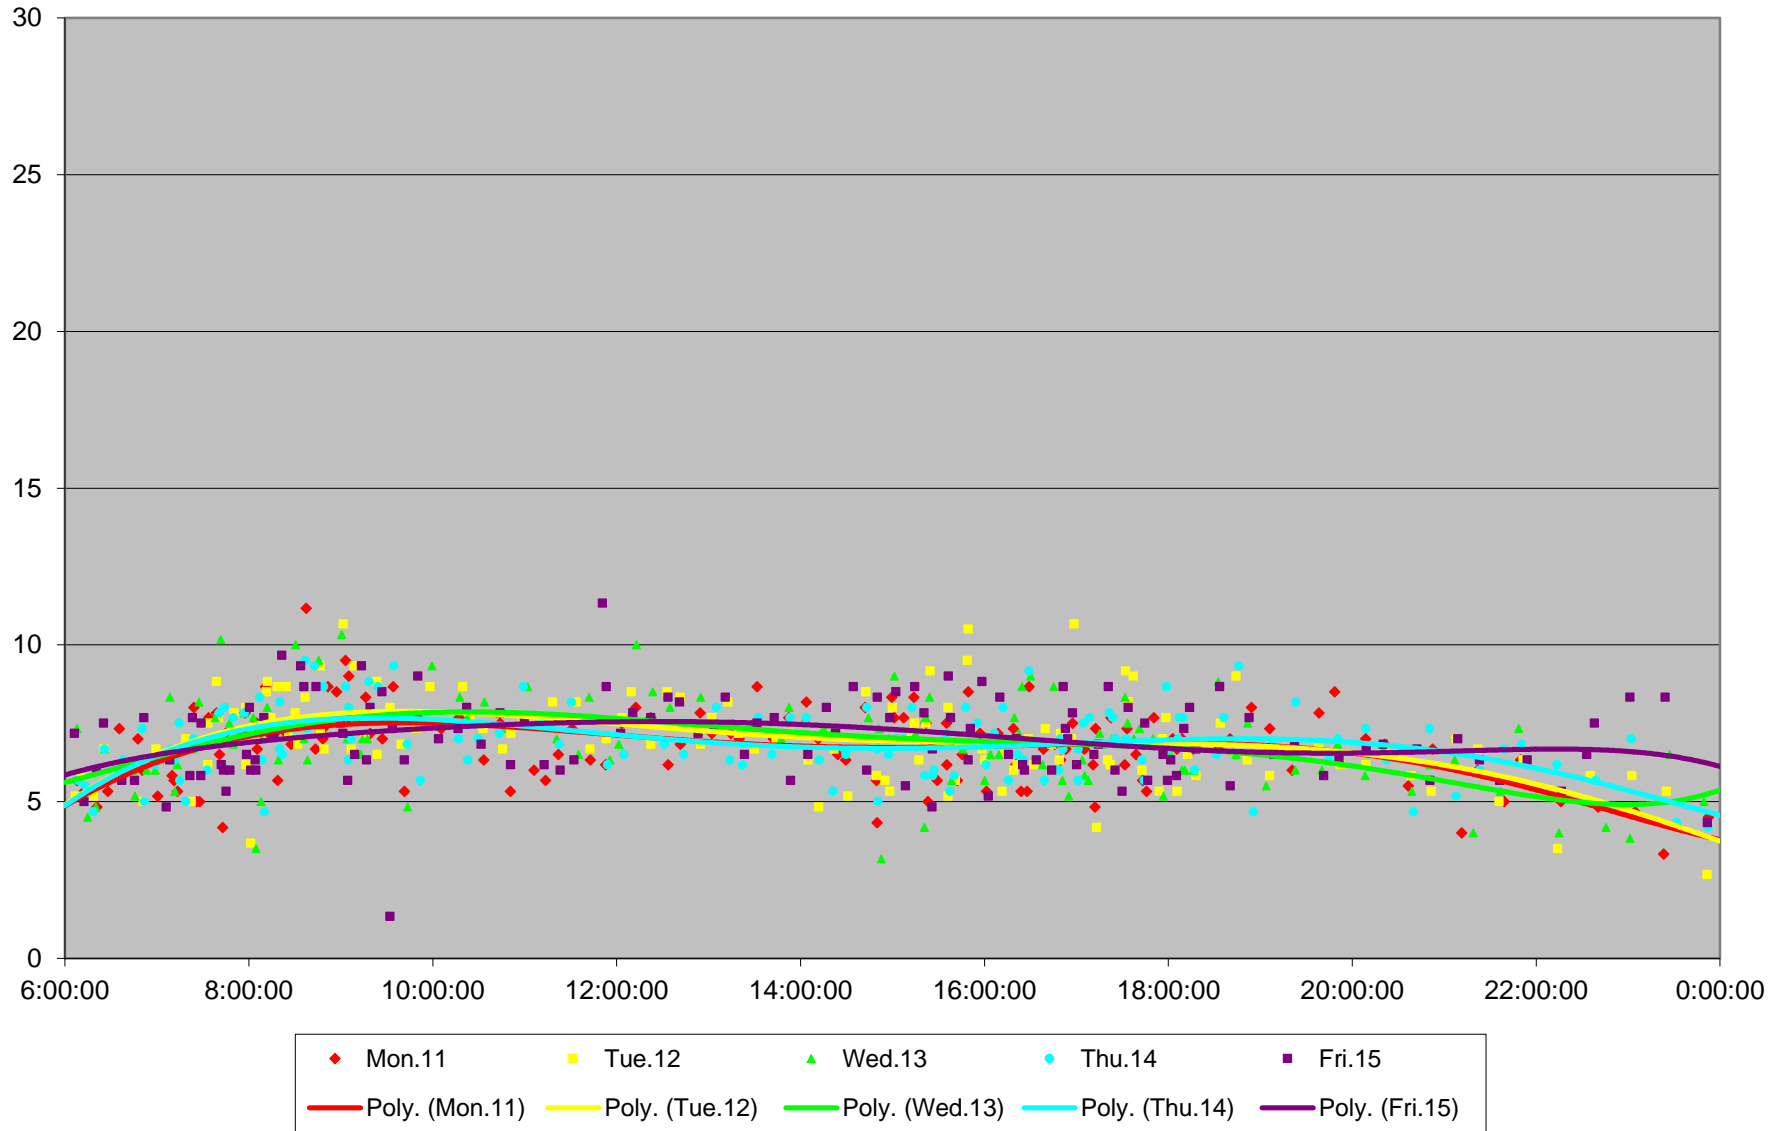

6 Bay Link Times From Charles To Dundas St Southbound January 2016

6 Bay Link Times From Charles To Dundas St Southbound January 2016

6 Bay Link Times From Charles To Dundas St Southbound January 2016

6 Bay Link Times From Charles To Dundas St Southbound January 2016

6 Bay Link Times From Charles To Dundas St Southbound January 2016

6 Bay Link Times From Charles To Dundas St Southbound January 2016

6 Bay Link Times From Charles To Dundas St Southbound January 2016 Weekday Statistics

6 Bay Link Times From Charles To Dundas St Southbound January 2016 Saturday Statistics

6 Bay Link Times From Charles To Dundas St Southbound January 2016 Sunday Statistics