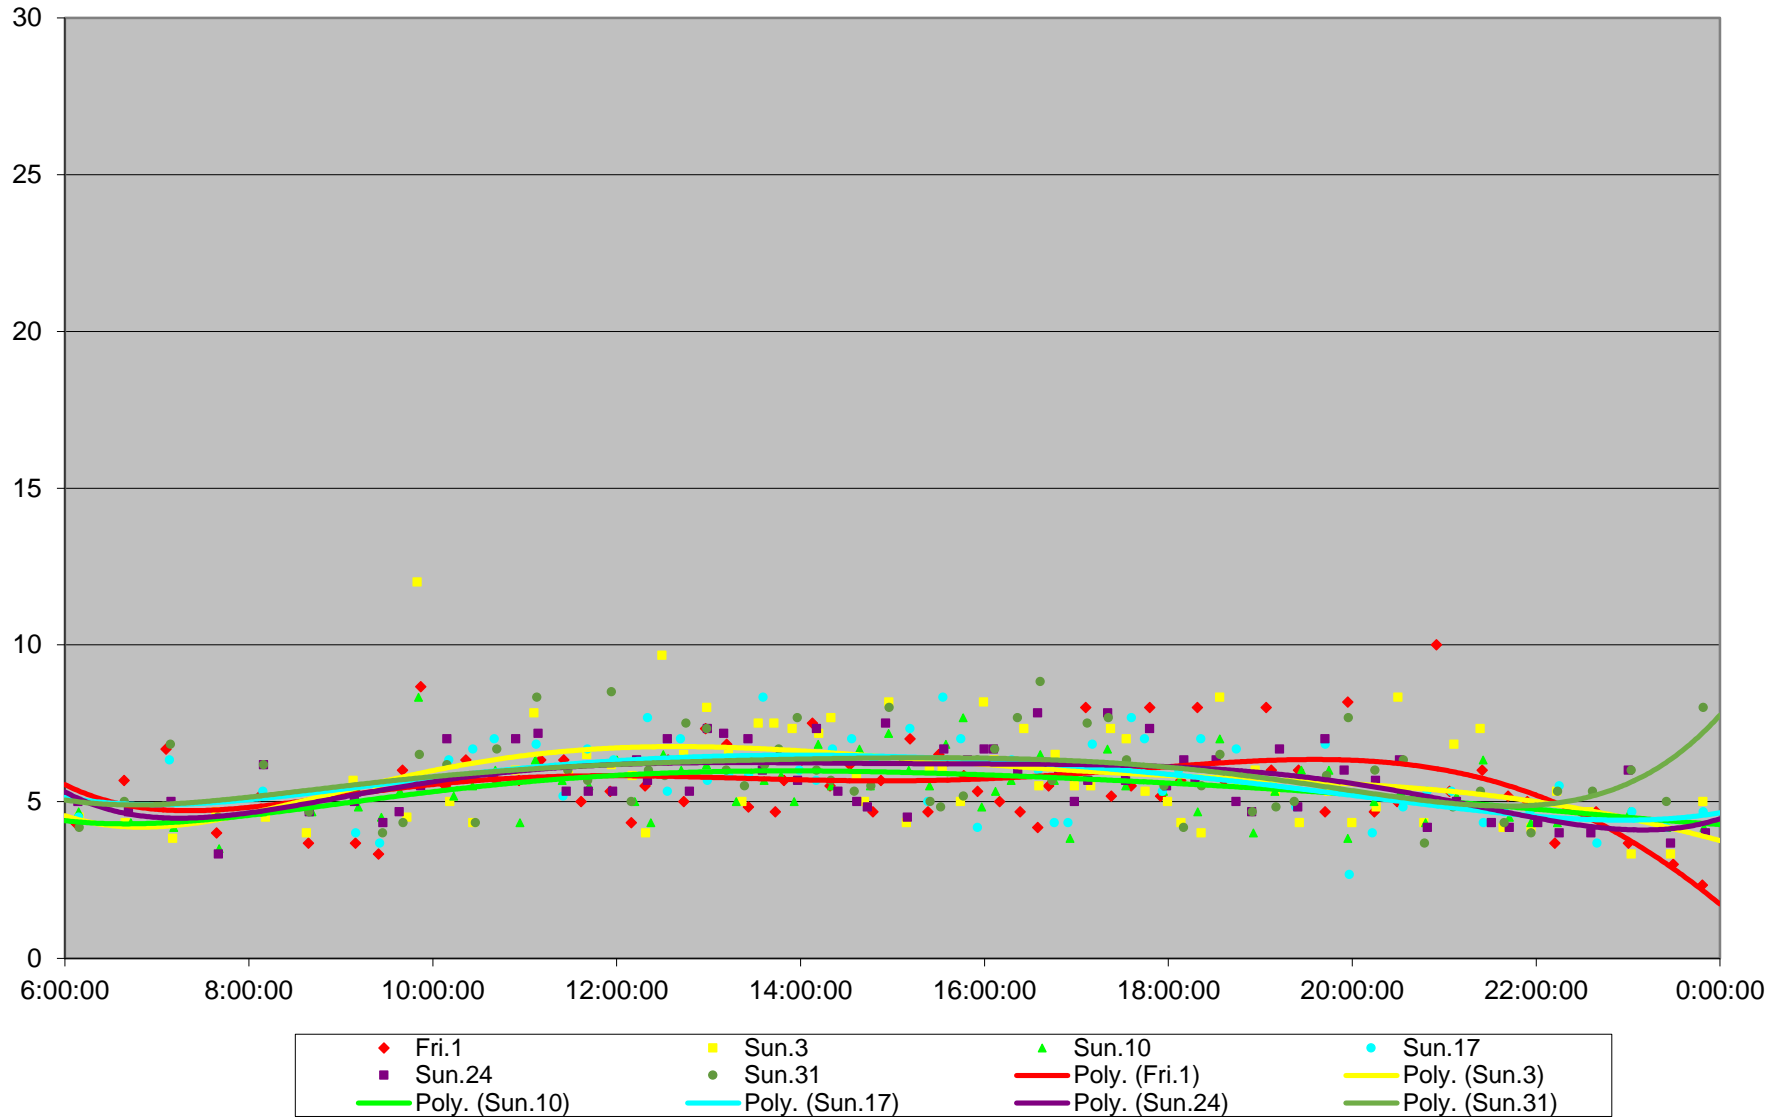

6 Bay Link Times From Charles To Dundas St Southbound January 2016

6 Bay Link Times From Charles To Dundas St Southbound January 2016

6 Bay Link Times From Charles To Dundas St Southbound January 2016

6 Bay Link Times From Charles To Dundas St Southbound January 2016

6 Bay Link Times From Charles To Dundas St Southbound January 2016

6 Bay Link Times From Charles To Dundas St Southbound January 2016

6 Bay Link Times From Charles To Dundas St Southbound January 2016 Weekday Statistics

6 Bay Link Times From Charles To Dundas St Southbound January 2016 Saturday Statistics

6 Bay Link Times From Charles To Dundas St Southbound January 2016 Sunday Statistics