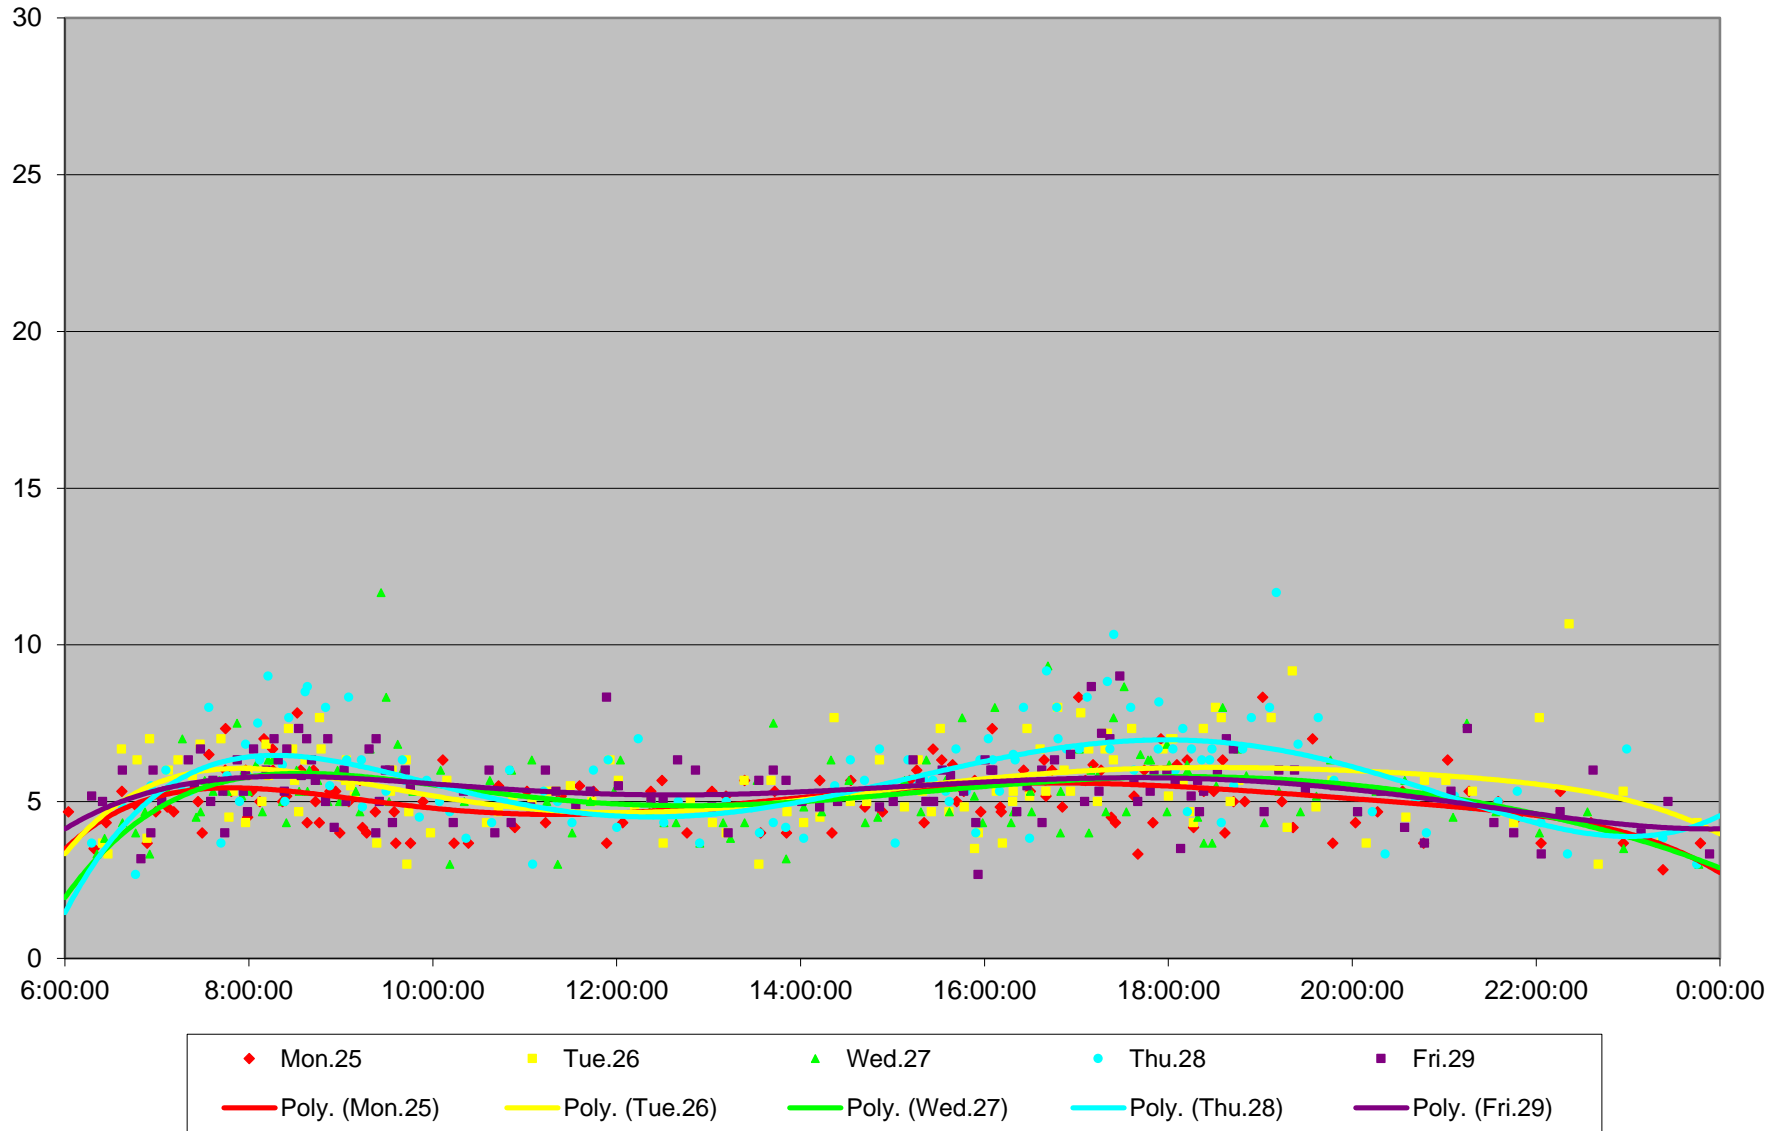

6 Bay Link Times From Jarvis St To Front St Northbound January 2016