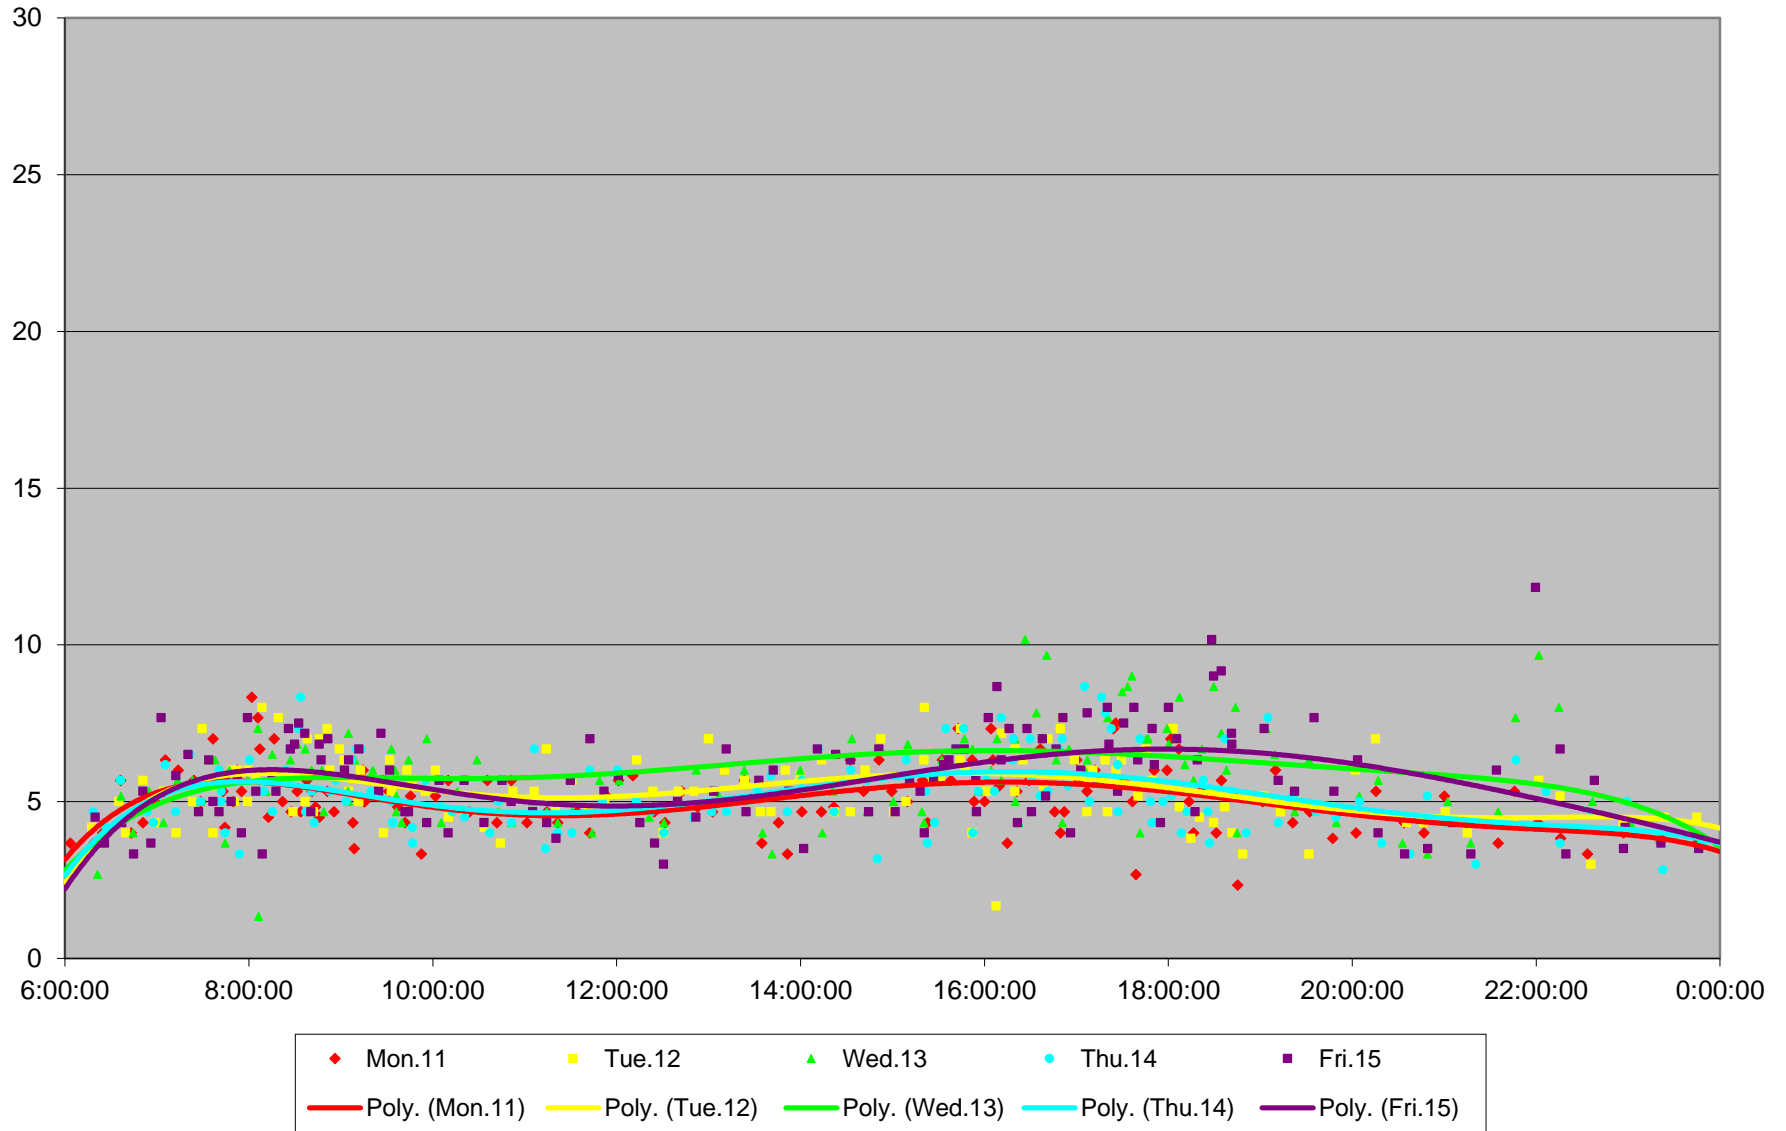

6 Bay Link Times From Jarvis St To Front St Northbound January 2016

6 Bay Link Times From Jarvis St To Front St Northbound January 2016

6 Bay Link Times From Jarvis St To Front St Northbound January 2016