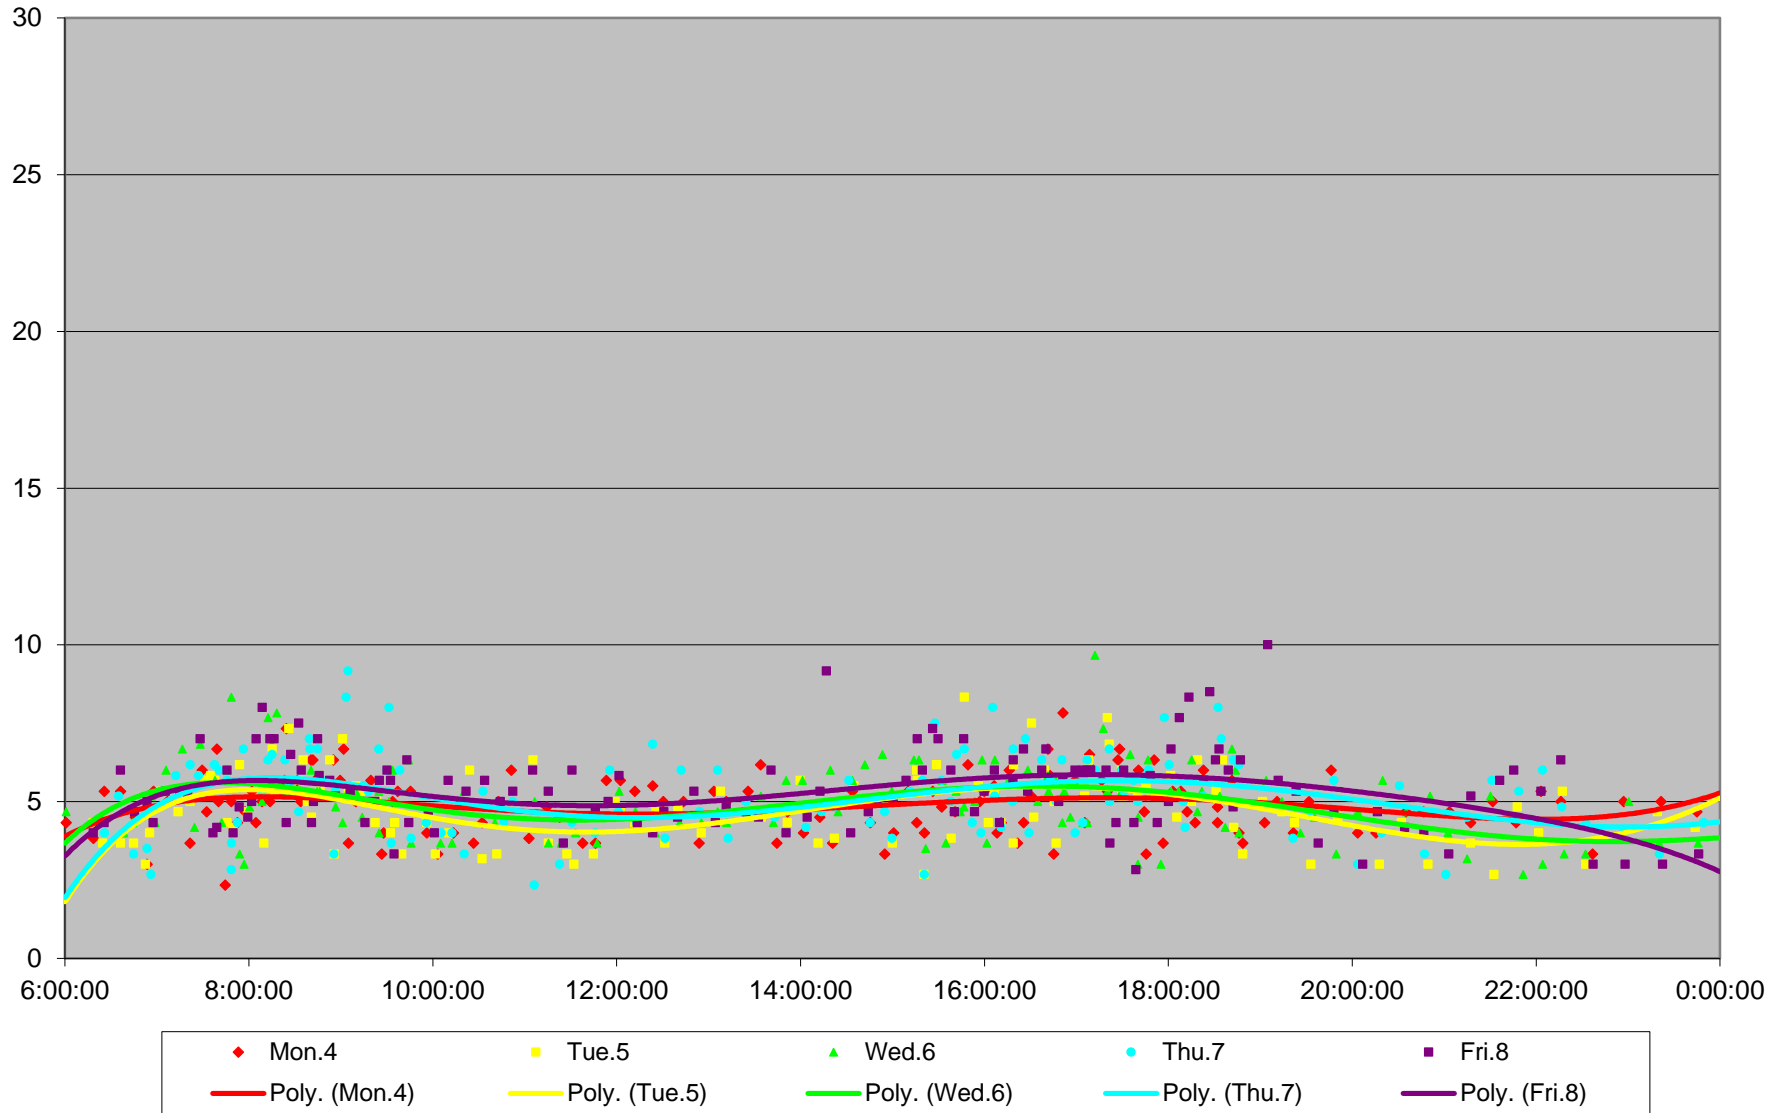

6 Bay Link Times From Jarvis St To Front St Northbound January 2016

6 Bay Link Times From Jarvis St To Front St Northbound January 2016

6 Bay Link Times From Jarvis St To Front St Northbound January 2016