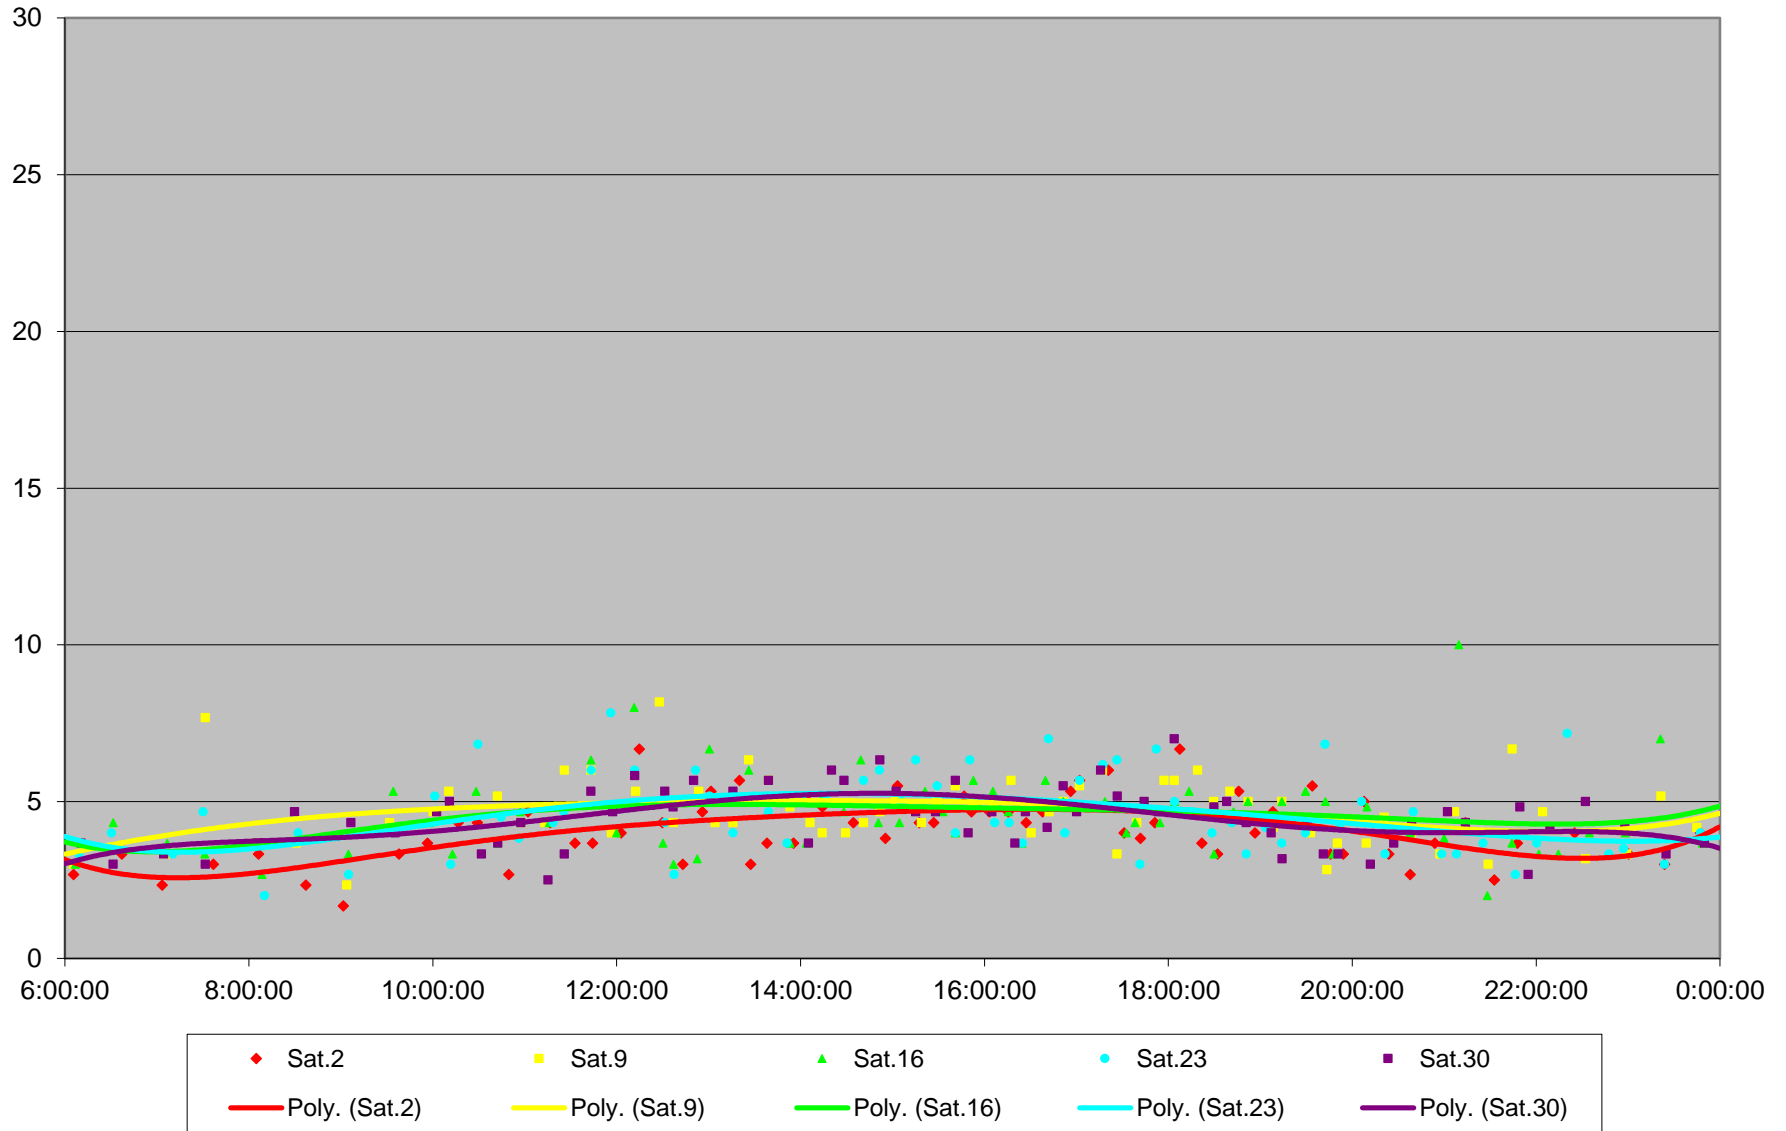

6 Bay Link Times From Jarvis St To Front St Northbound January 2016

6 Bay Link Times From Jarvis St To Front St Northbound January 2016

6 Bay Link Times From Jarvis St To Front St Northbound January 2016