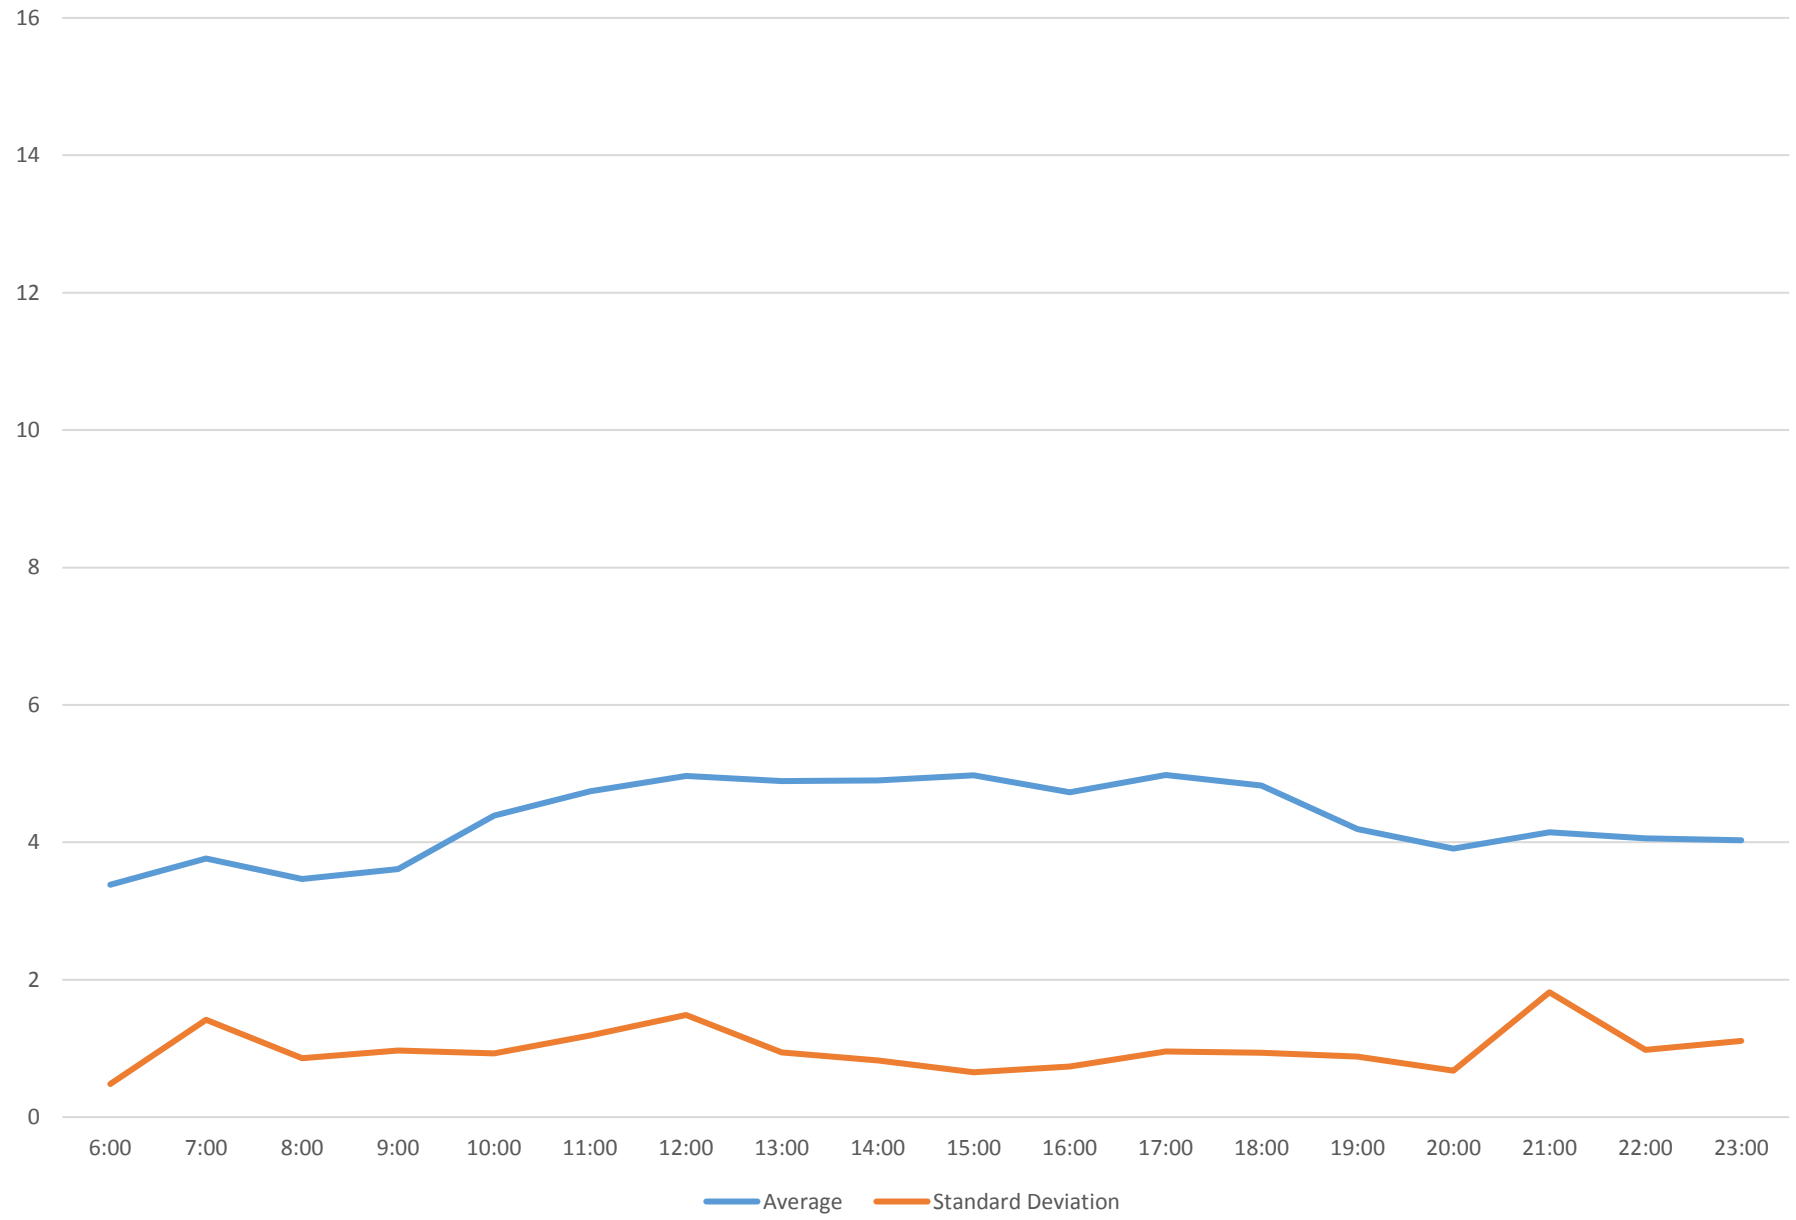

6 Bay Link Times From Jarvis St To Front St Northbound January 2016

6 Bay Link Times From Jarvis St To Front St Northbound January 2016

6 Bay Link Times From Jarvis St To Front St Northbound January 2016

6 Bay Link Times From Jarvis St To Front St Northbound January 2016

6 Bay Link Times From Jarvis St To Front St Northbound January 2016 Weekday Statistics

6 Bay Link Times From Jarvis St To Front St Northbound January 2016 Saturday Statistics

6 Bay Link Times From Jarvis St To Front St Northbound January 2016 Sunday Statistics