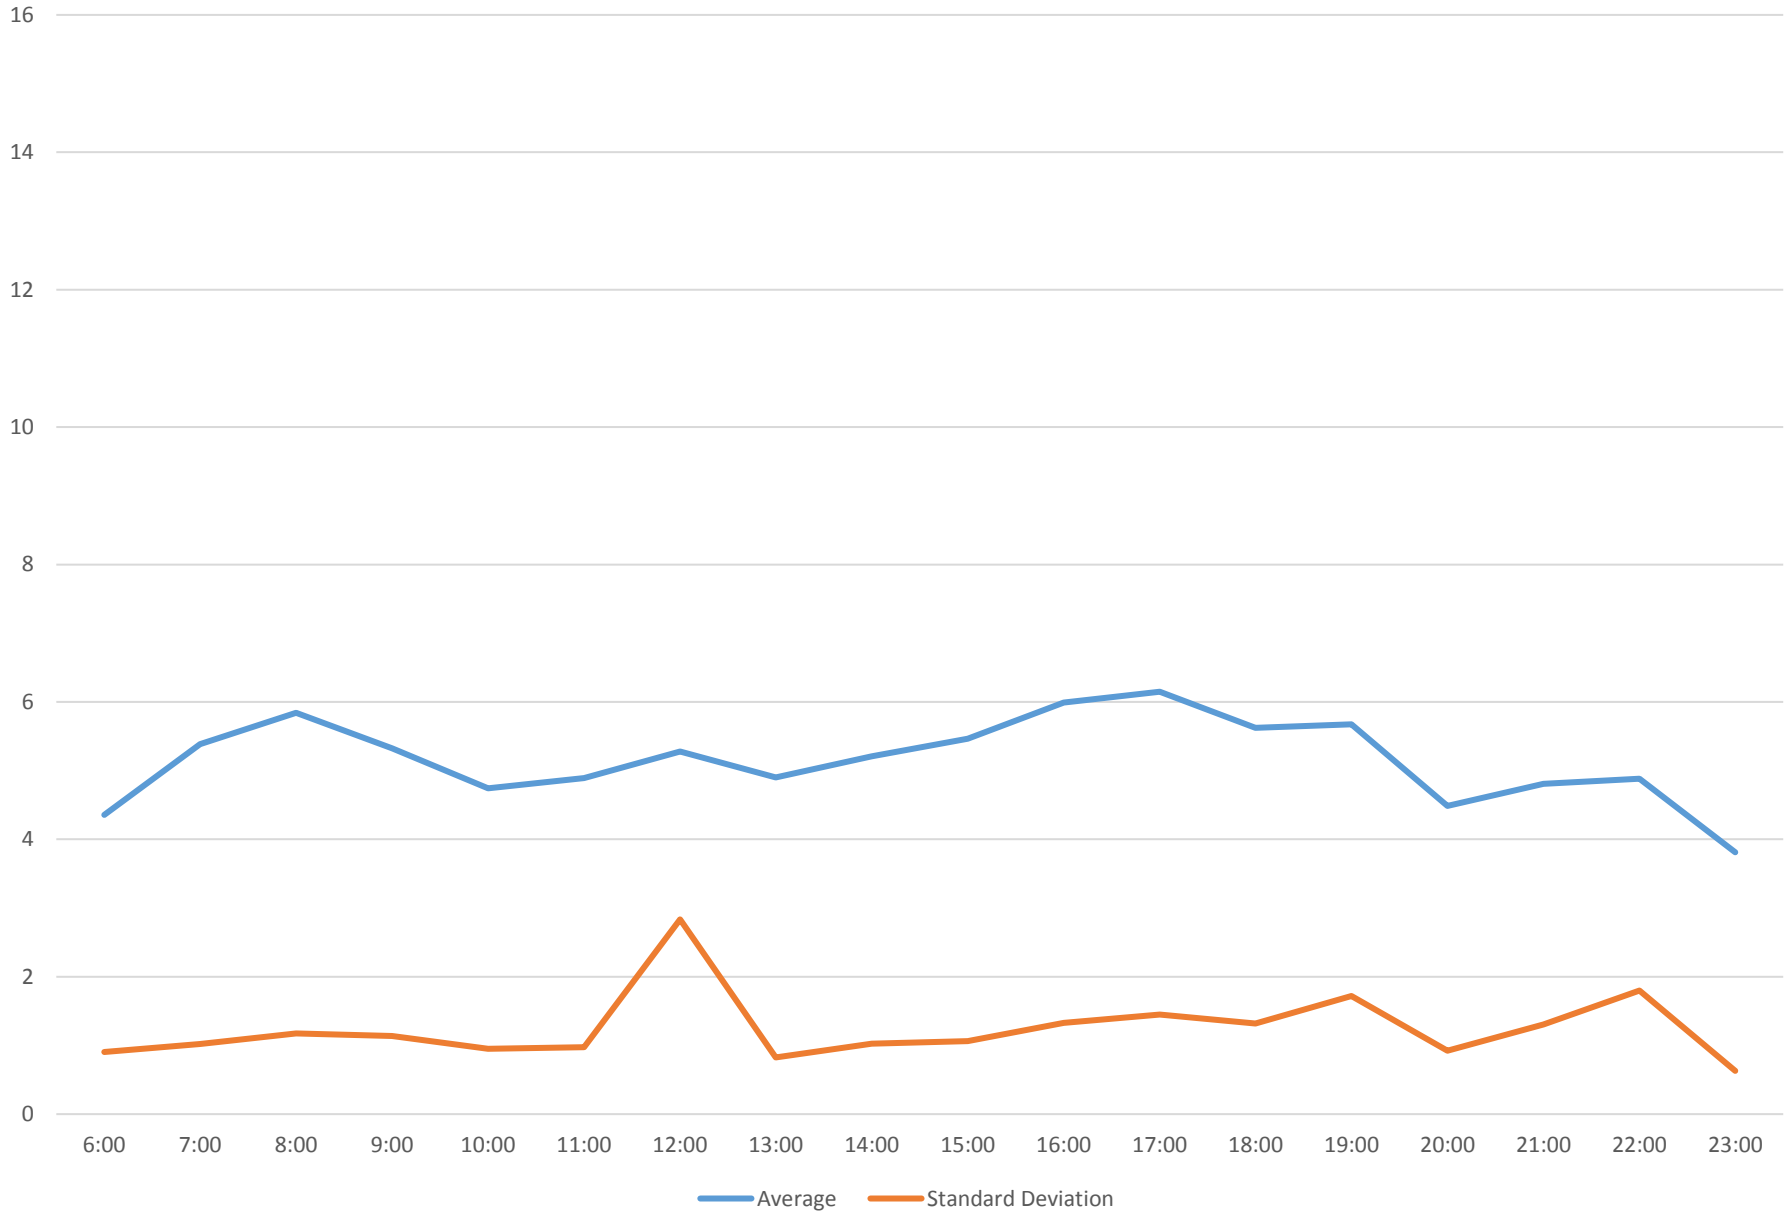

6 Bay Link Times From Jarvis St To Front St Northbound January 2016

6 Bay Link Times From Jarvis St To Front St Northbound January 2016

6 Bay Link Times From Jarvis St To Front St Northbound January 2016

6 Bay Link Times From Jarvis St To Front St Northbound January 2016

6 Bay Link Times From Jarvis St To Front St Northbound January 2016 Weekday Statistics

6 Bay Link Times From Jarvis St To Front St Northbound January 2016 Saturday Statistics

6 Bay Link Times From Jarvis St To Front St Northbound January 2016 Sunday Statistics