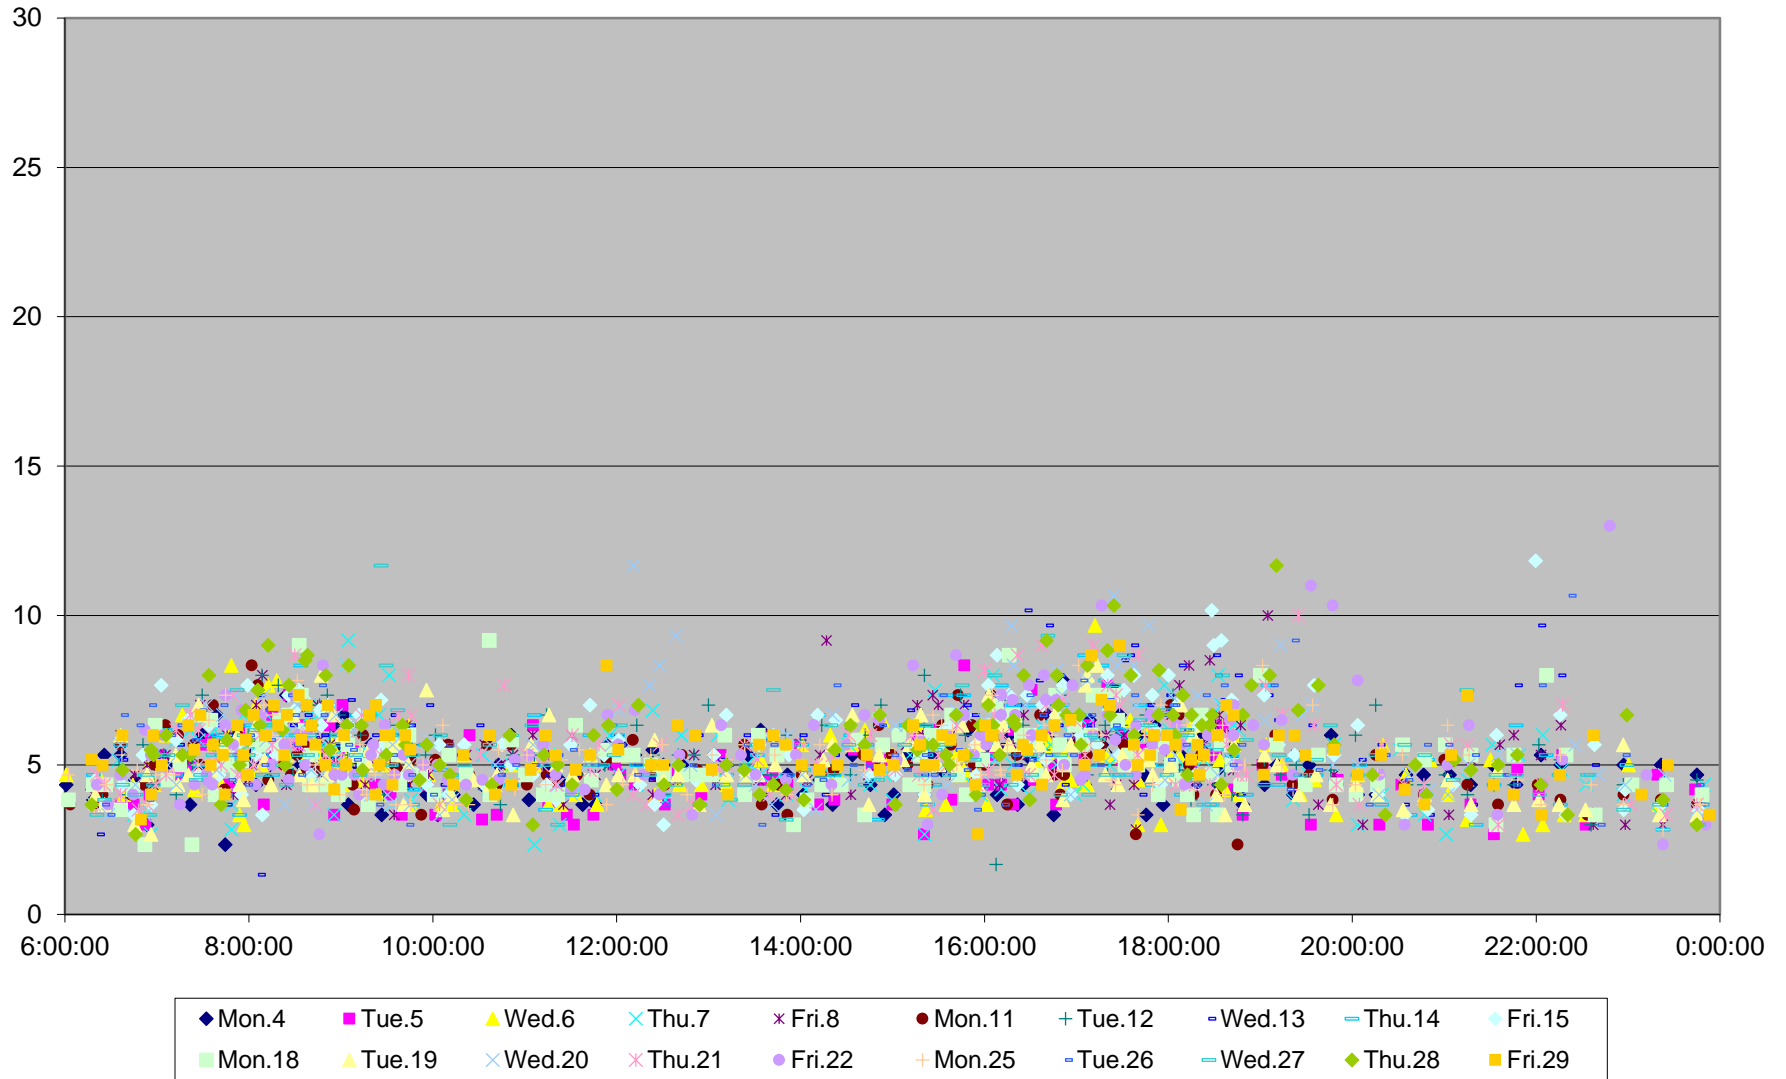

6 Bay Link Times From Jarvis St To Front St Northbound January 2016