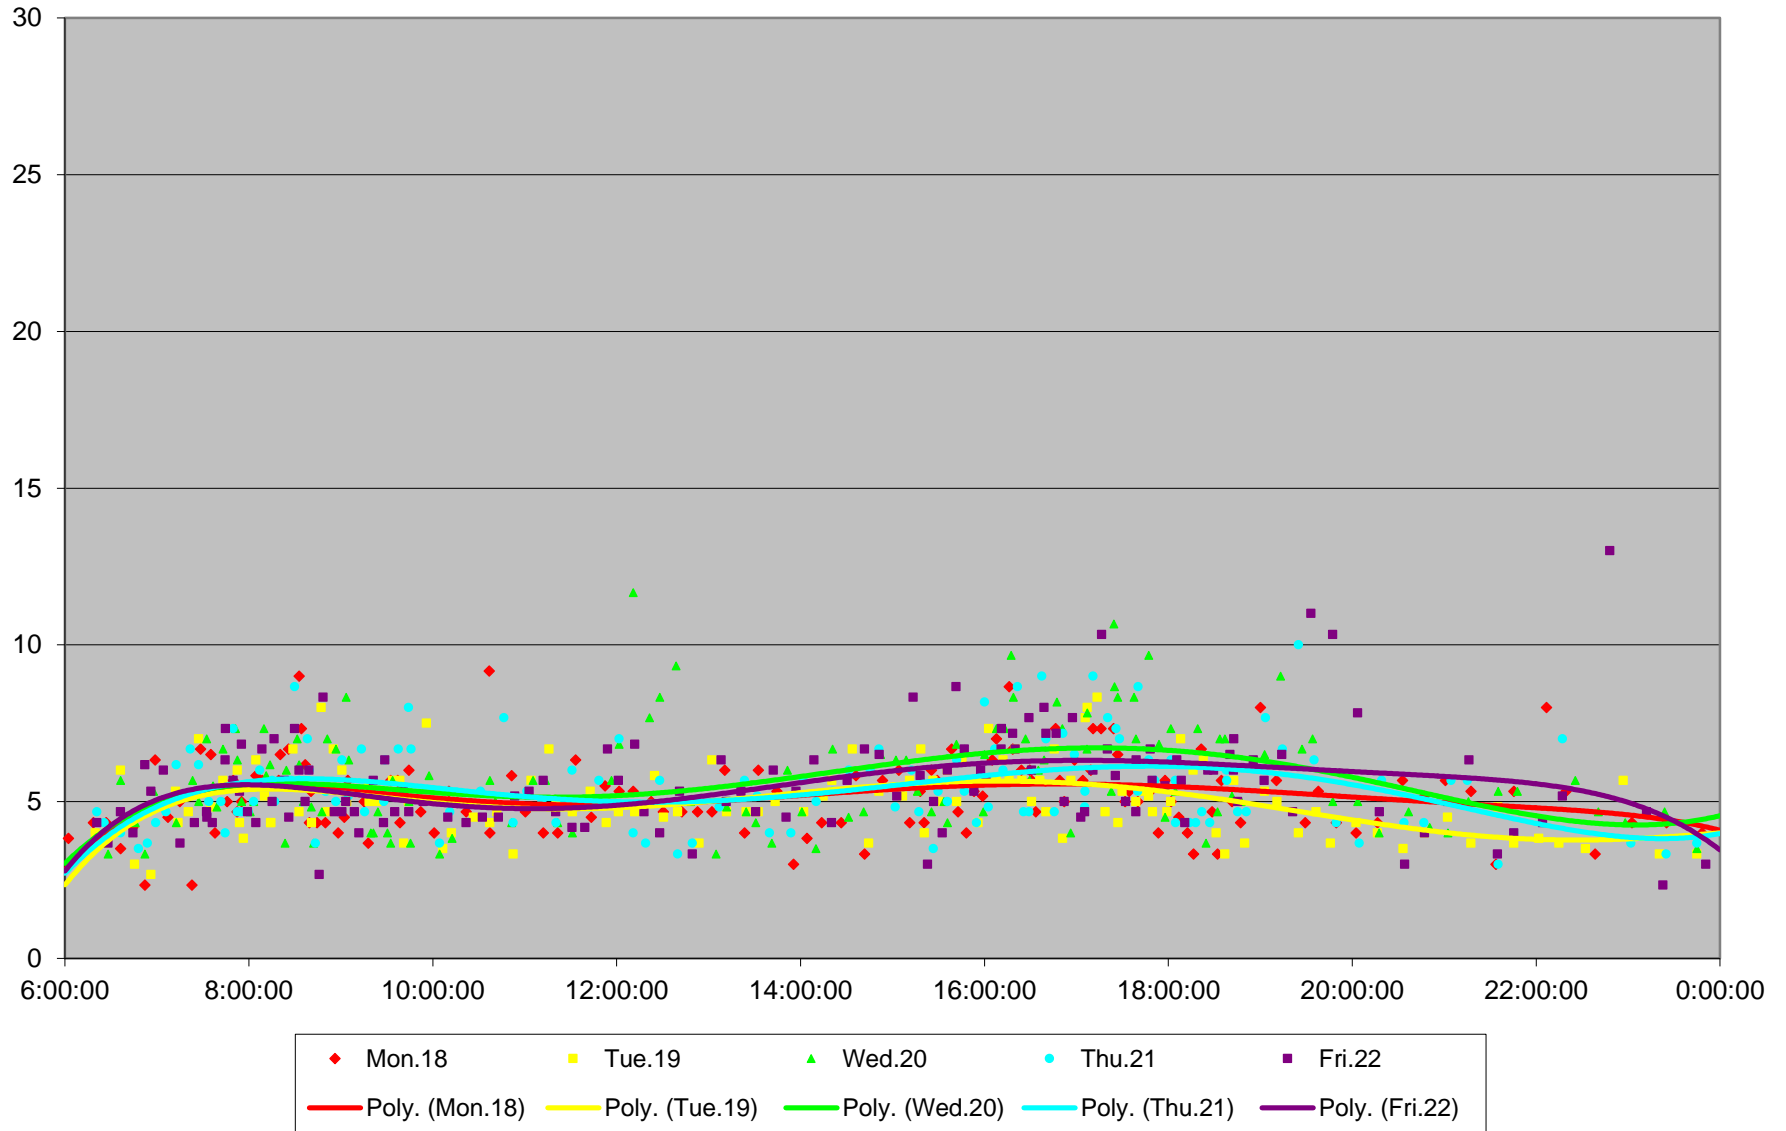

6 Bay Link Times From Jarvis St To Front St Northbound January 2016

6 Bay Link Times From Jarvis St To Front St Northbound January 2016

6 Bay Link Times From Jarvis St To Front St Northbound January 2016