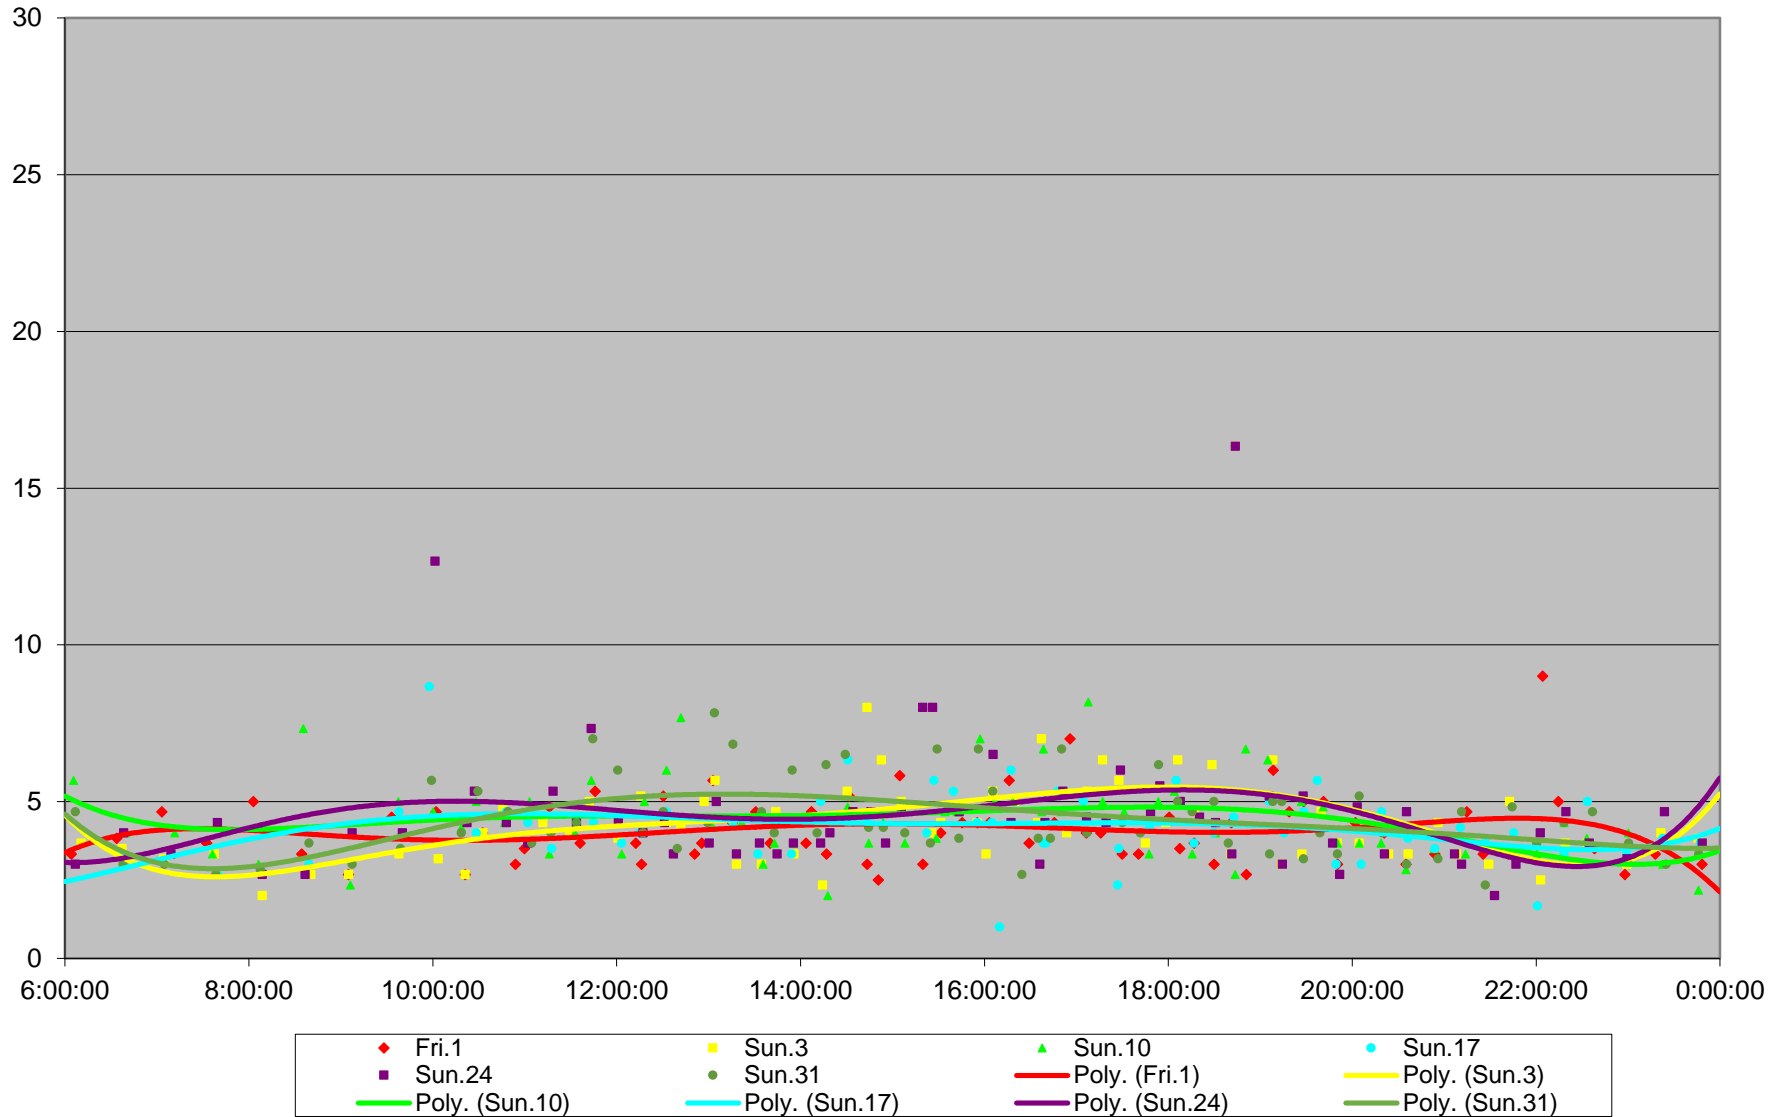

6 Bay Link Times From Jarvis St To Front St Northbound January 2016 Weekday Statistics

6 Bay Link Times From Jarvis St To Front St Northbound January 2016