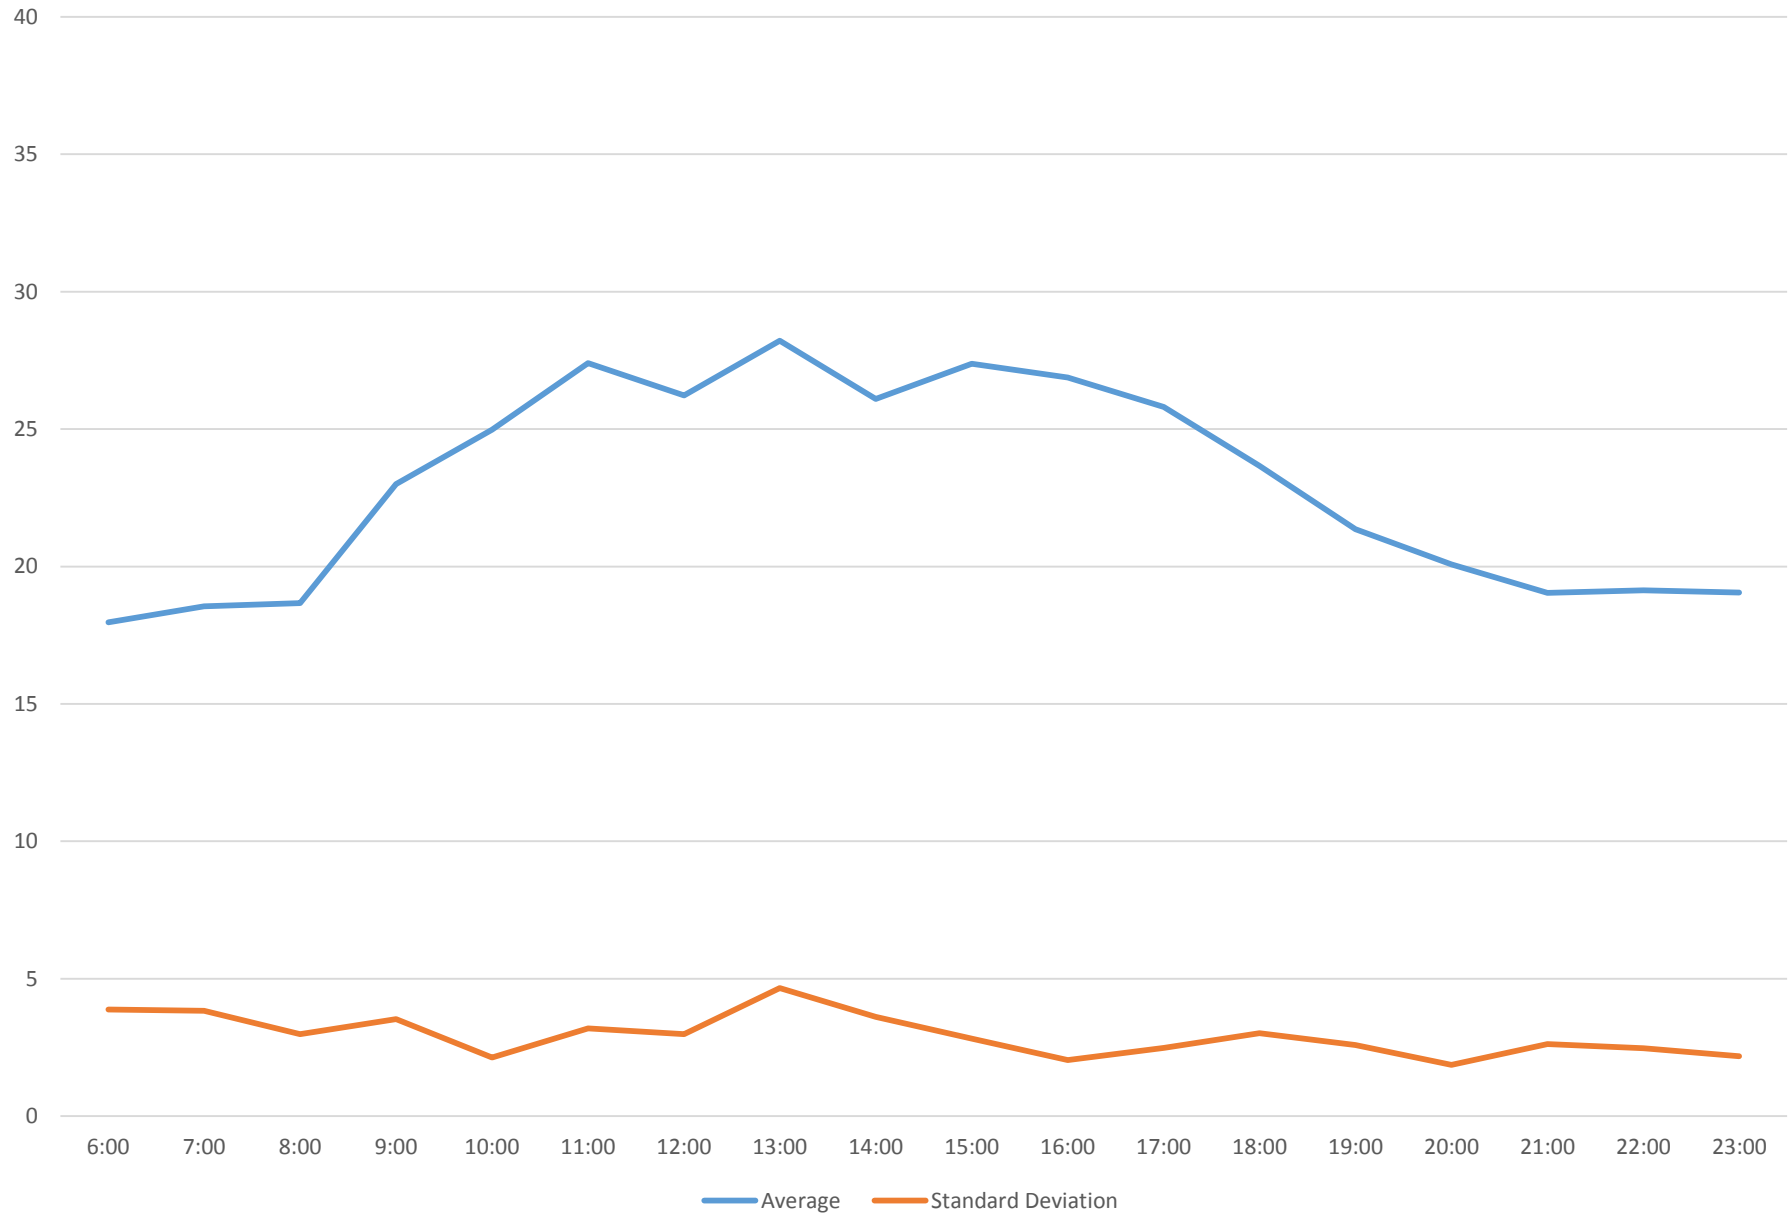

6 Bay Link Times From Jarvis St To E of Bedford Northbound January 2016

6 Bay Link Times From Jarvis St To E of Bedford Northbound January 2016

6 Bay Link Times From Jarvis St To E of Bedford Northbound January 2016

6 Bay Link Times From Jarvis St To E of Bedford Northbound January 2016

6 Bay Link Times From Jarvis St To E of Bedford Northbound January 2016 Weekday Statistics

6 Bay Link Times From Jarvis St To E of Bedford Northbound January 2016 Saturday Statistics

6 Bay Link Times From Jarvis St To E of Bedford Northbound January 2016 Sunday Statistics