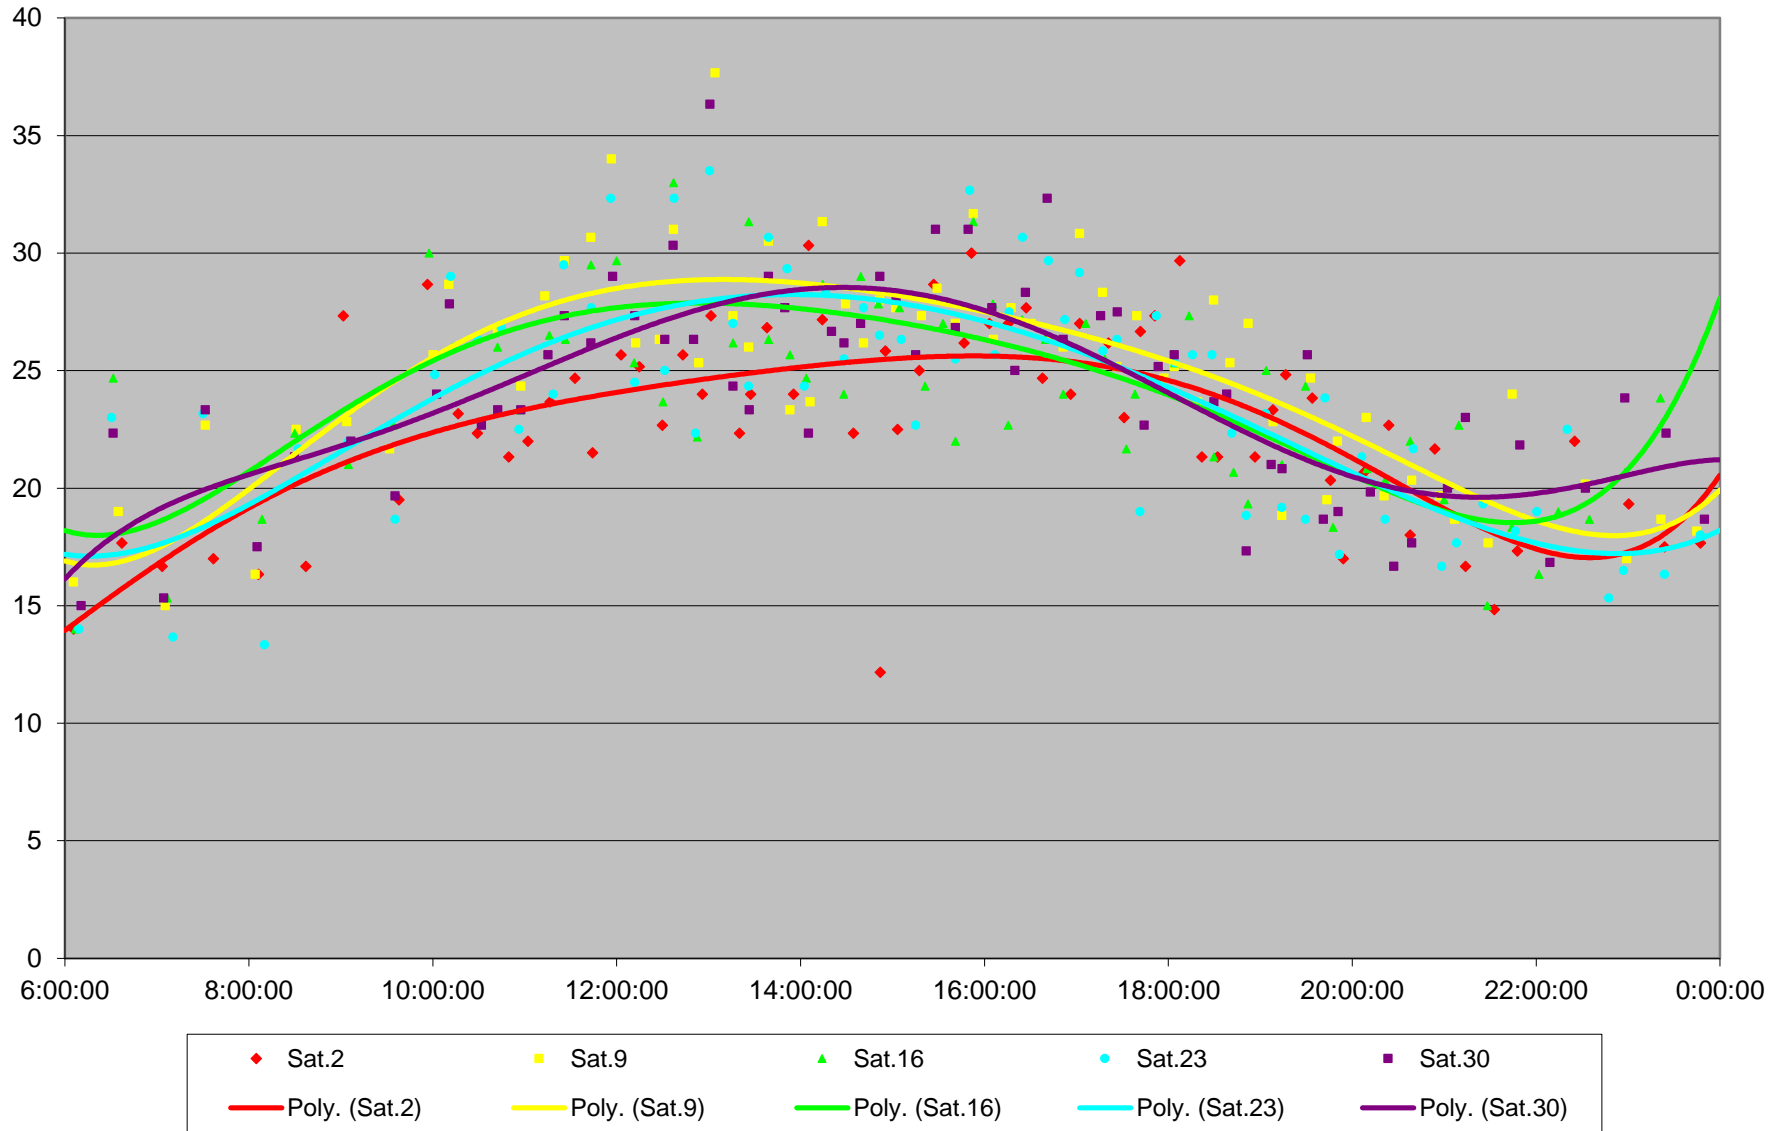

6 Bay Link Times From Jarvis St To E of Bedford Northbound January 2016

6 Bay Link Times From Jarvis St To E of Bedford Northbound January 2016

6 Bay Link Times From Jarvis St To E of Bedford Northbound January 2016

6 Bay Link Times From Jarvis St To E of Bedford Northbound January 2016

6 Bay Link Times From Jarvis St To E of Bedford Northbound January 2016 Weekday Statistics

6 Bay Link Times From Jarvis St To E of Bedford Northbound January 2016 Saturday Statistics