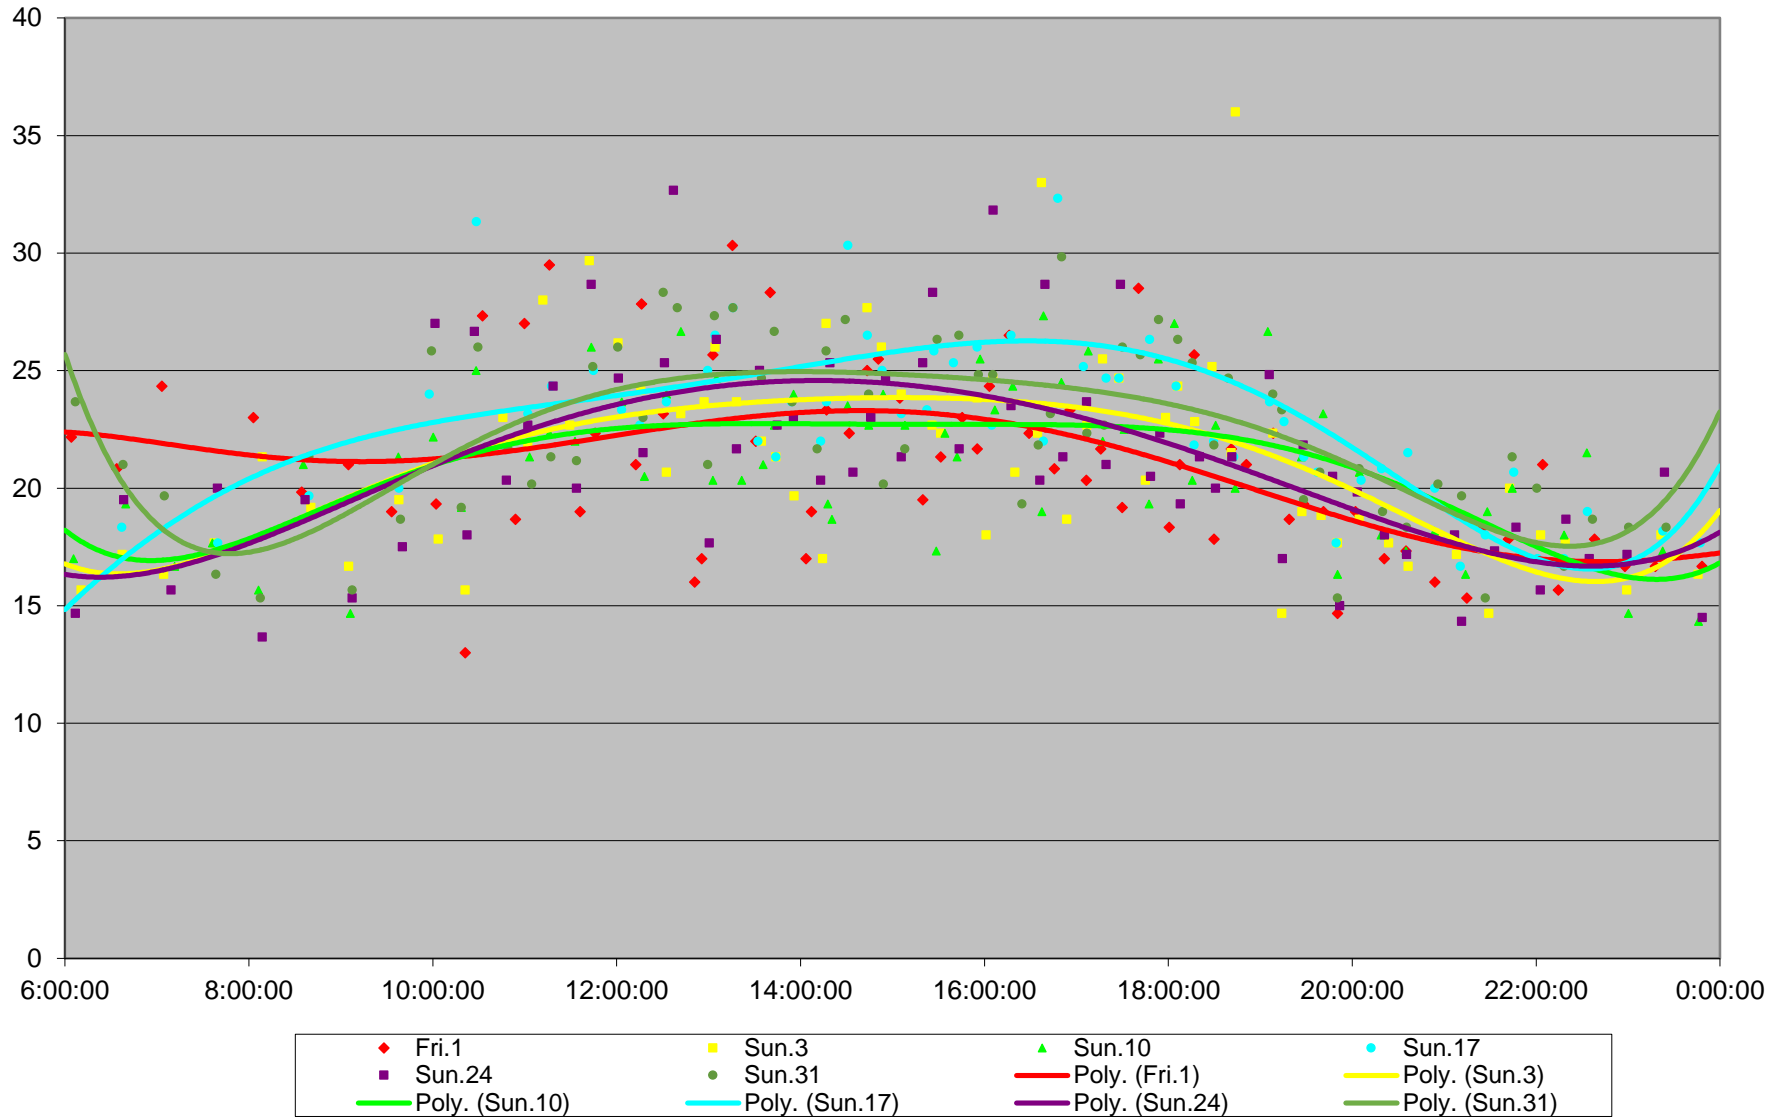

6 Bay Link Times From Jarvis St To E of Bedford Northbound January 2016

6 Bay Link Times From Jarvis St To E of Bedford Northbound January 2016

6 Bay Link Times From Jarvis St To E of Bedford Northbound January 2016

6 Bay Link Times From Jarvis St To E of Bedford Northbound January 2016

6 Bay Link Times From Jarvis St To E of Bedford Northbound January 2016 Weekday Statistics

6 Bay Link Times From Jarvis St To E of Bedford Northbound January 2016 Saturday Statistics