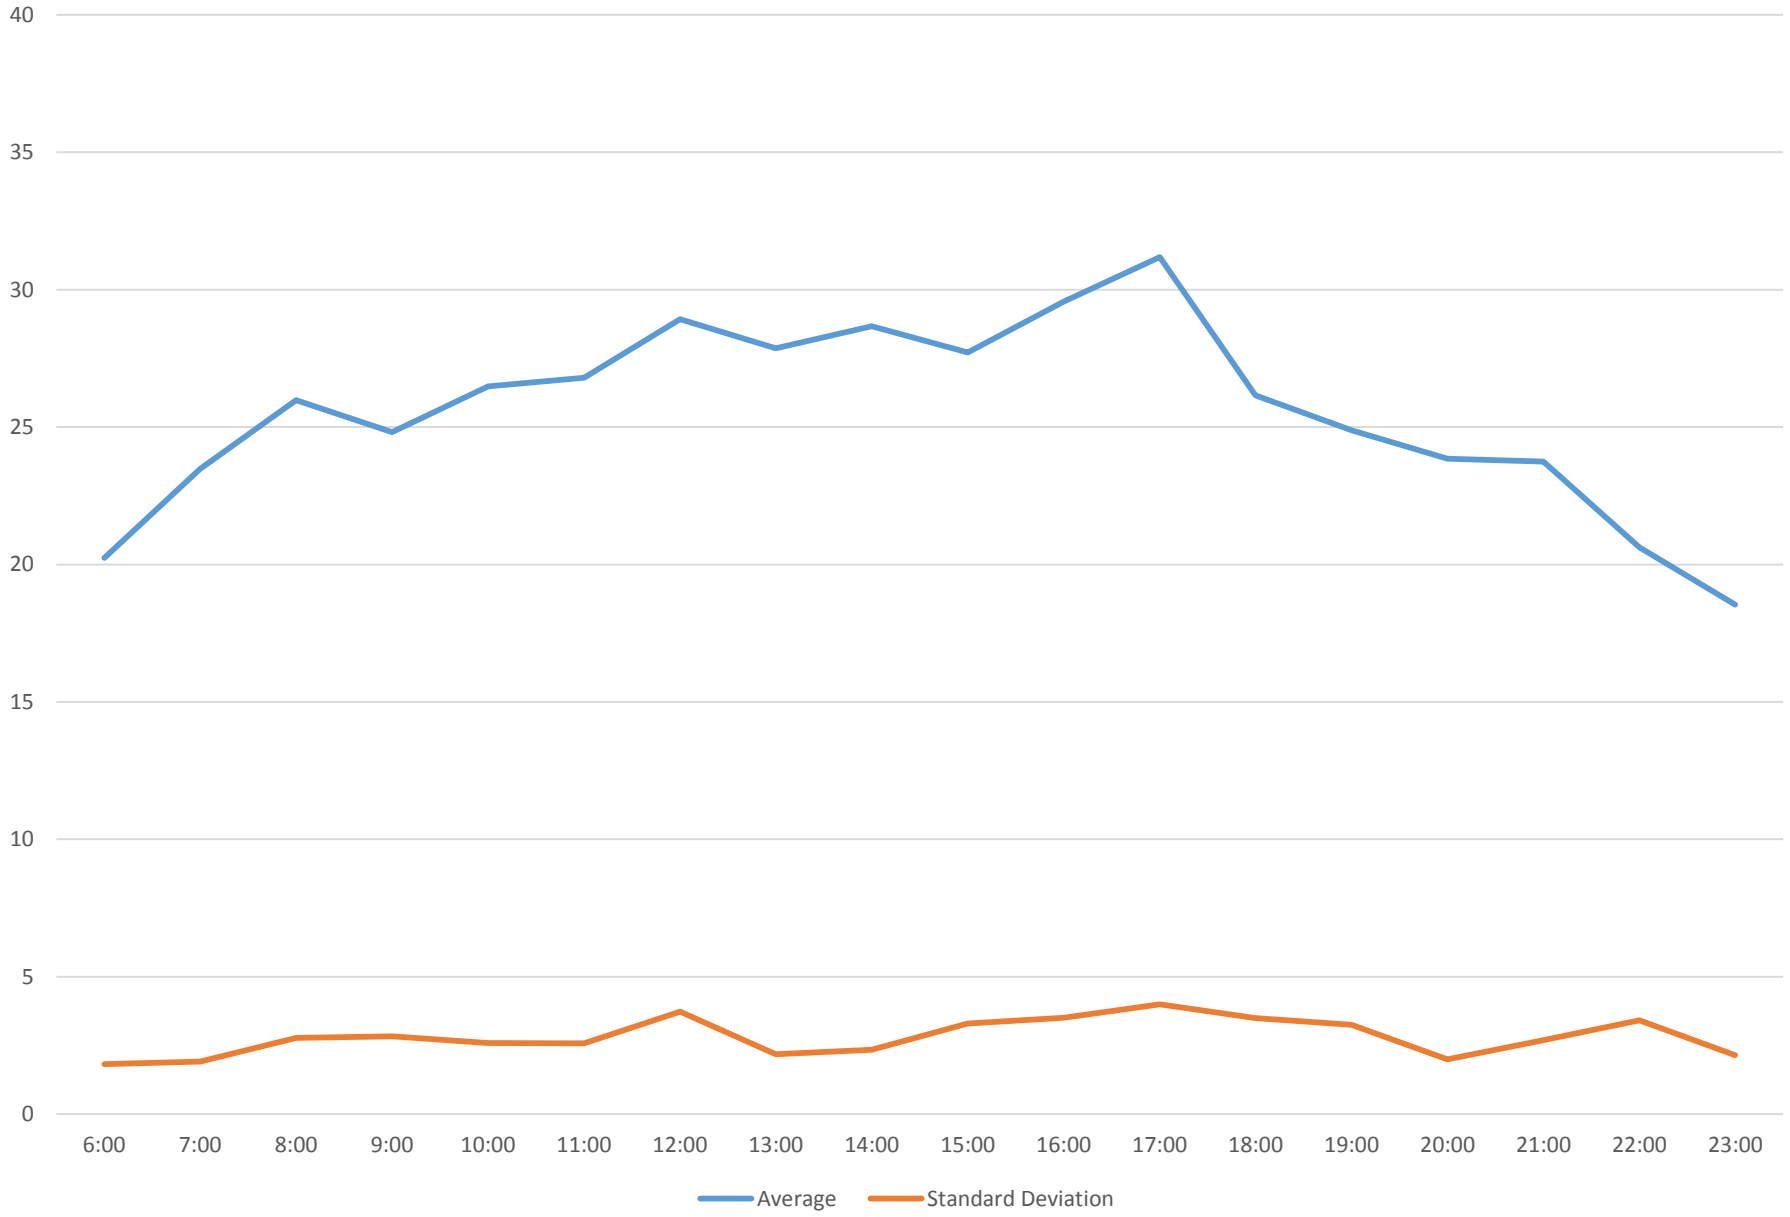

6 Bay Link Times From Jarvis St To E of Bedford Northbound January 2016

6 Bay Link Times From Jarvis St To E of Bedford Northbound January 2016

6 Bay Link Times From Jarvis St To E of Bedford Northbound January 2016

6 Bay Link Times From Jarvis St To E of Bedford Northbound January 2016

6 Bay Link Times From Jarvis St To E of Bedford Northbound January 2016 Weekday Statistics

6 Bay Link Times From Jarvis St To E of Bedford Northbound January 2016 Saturday Statistics