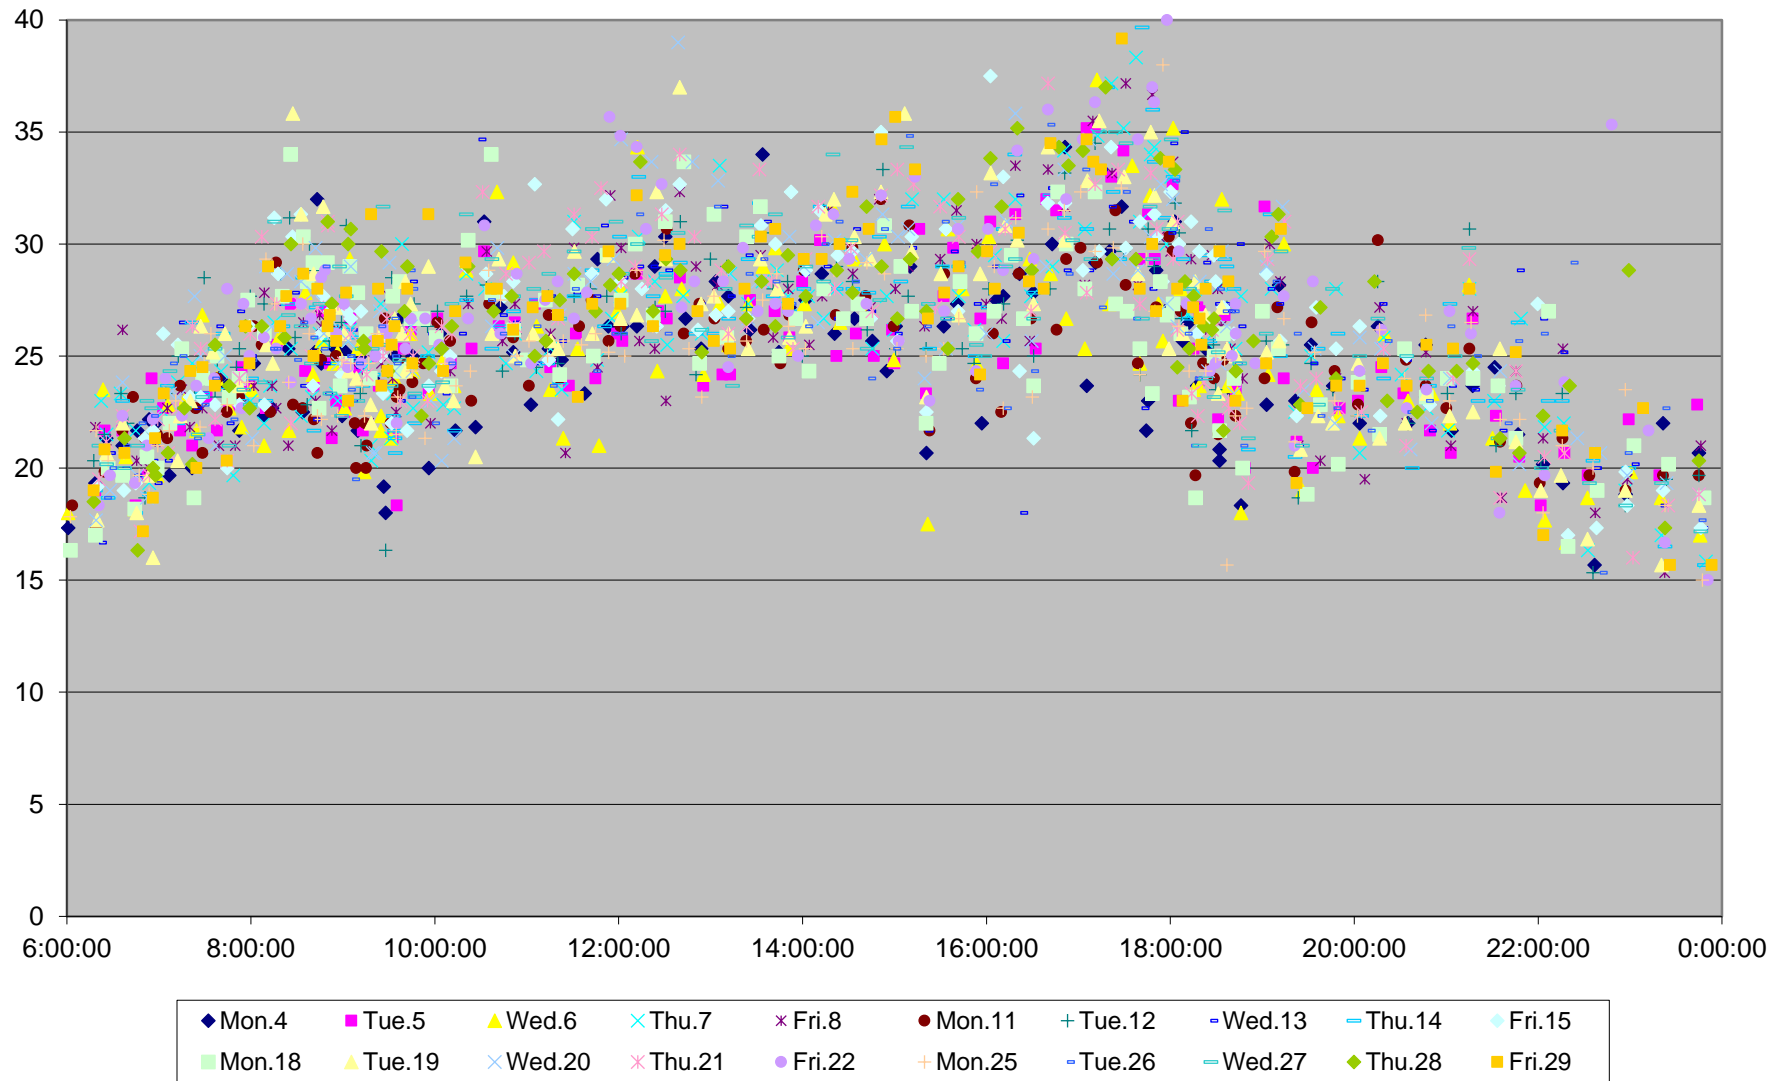

6 Bay Link Times From Jarvis St To E of Bedford Northbound January 2016

6 Bay Link Times From Jarvis St To E of Bedford Northbound January 2016

6 Bay Link Times From Jarvis St To E of Bedford Northbound January 2016