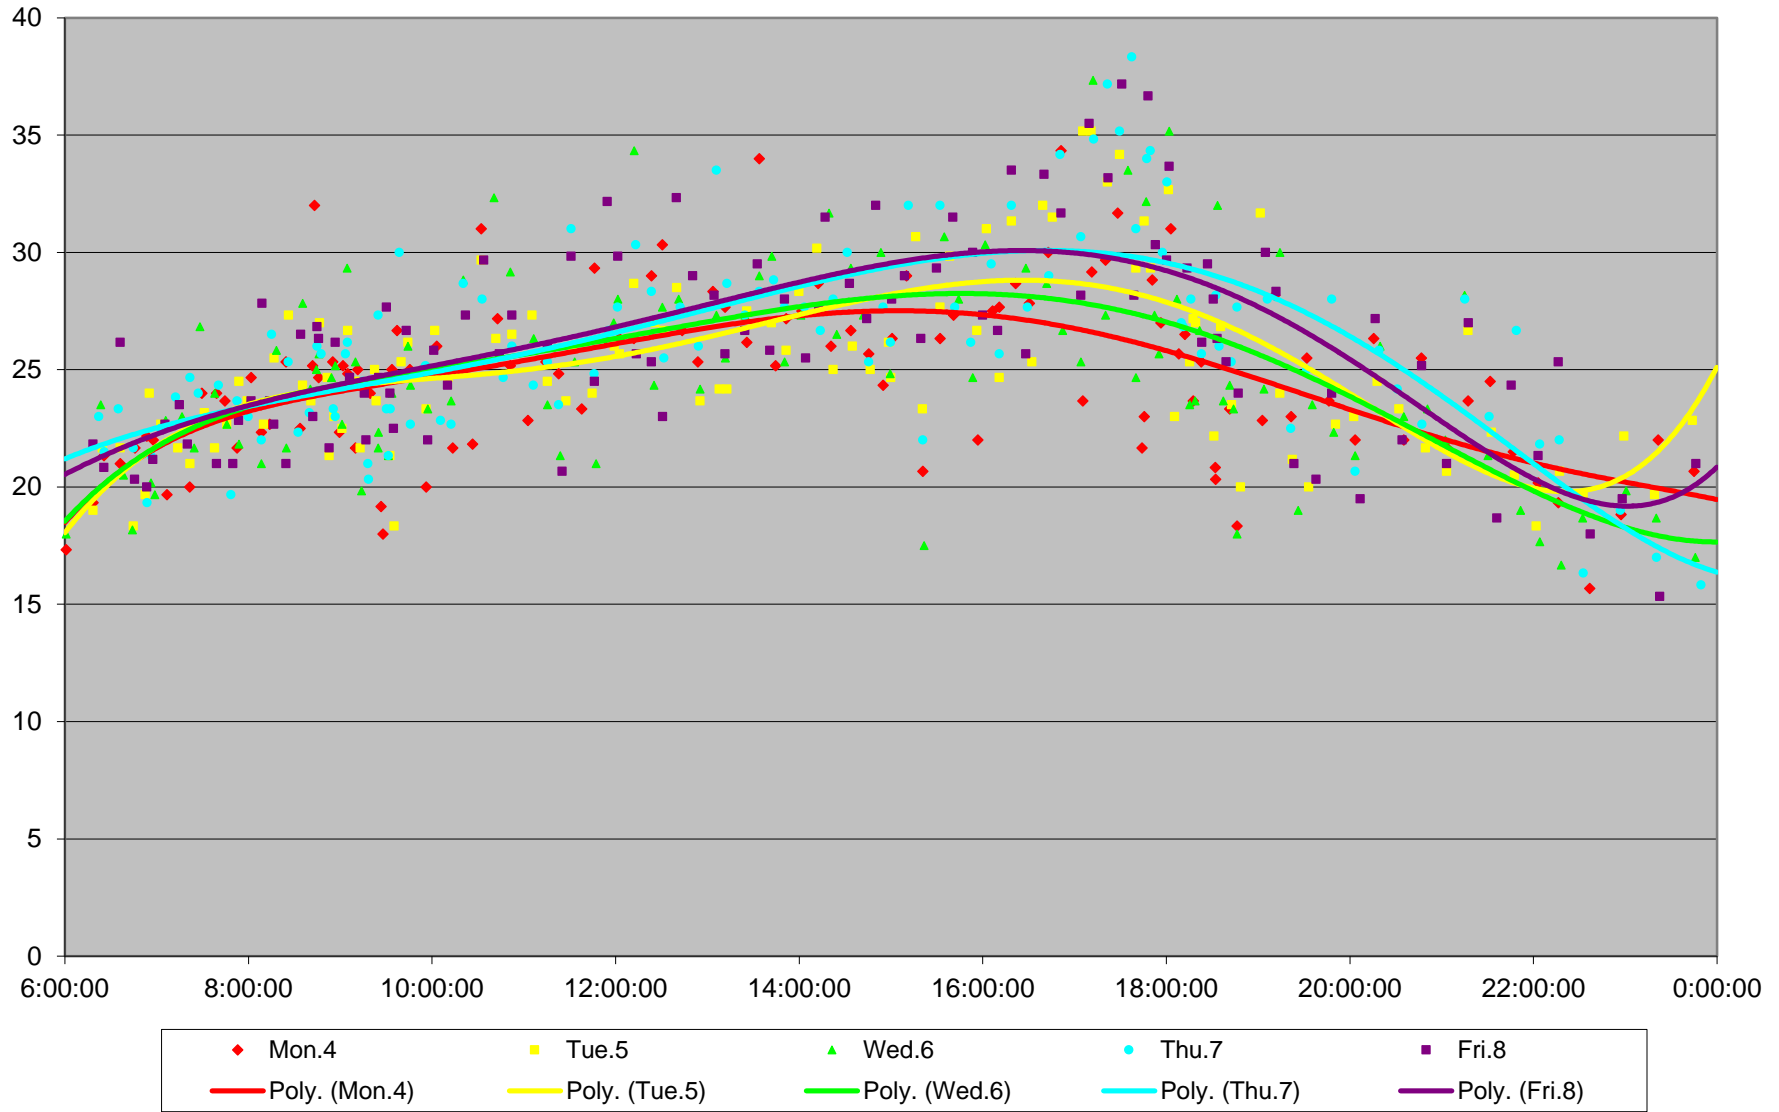

6 Bay Link Times From Jarvis St To E of Bedford Northbound January 2016

6 Bay Link Times From Jarvis St To E of Bedford Northbound January 2016

6 Bay Link Times From Jarvis St To E of Bedford Northbound January 2016

6 Bay Link Times From Jarvis St To E of Bedford Northbound January 2016

6 Bay Link Times From Jarvis St To E of Bedford Northbound January 2016 Weekday Statistics

6 Bay Link Times From Jarvis St To E of Bedford Northbound January 2016 Saturday Statistics