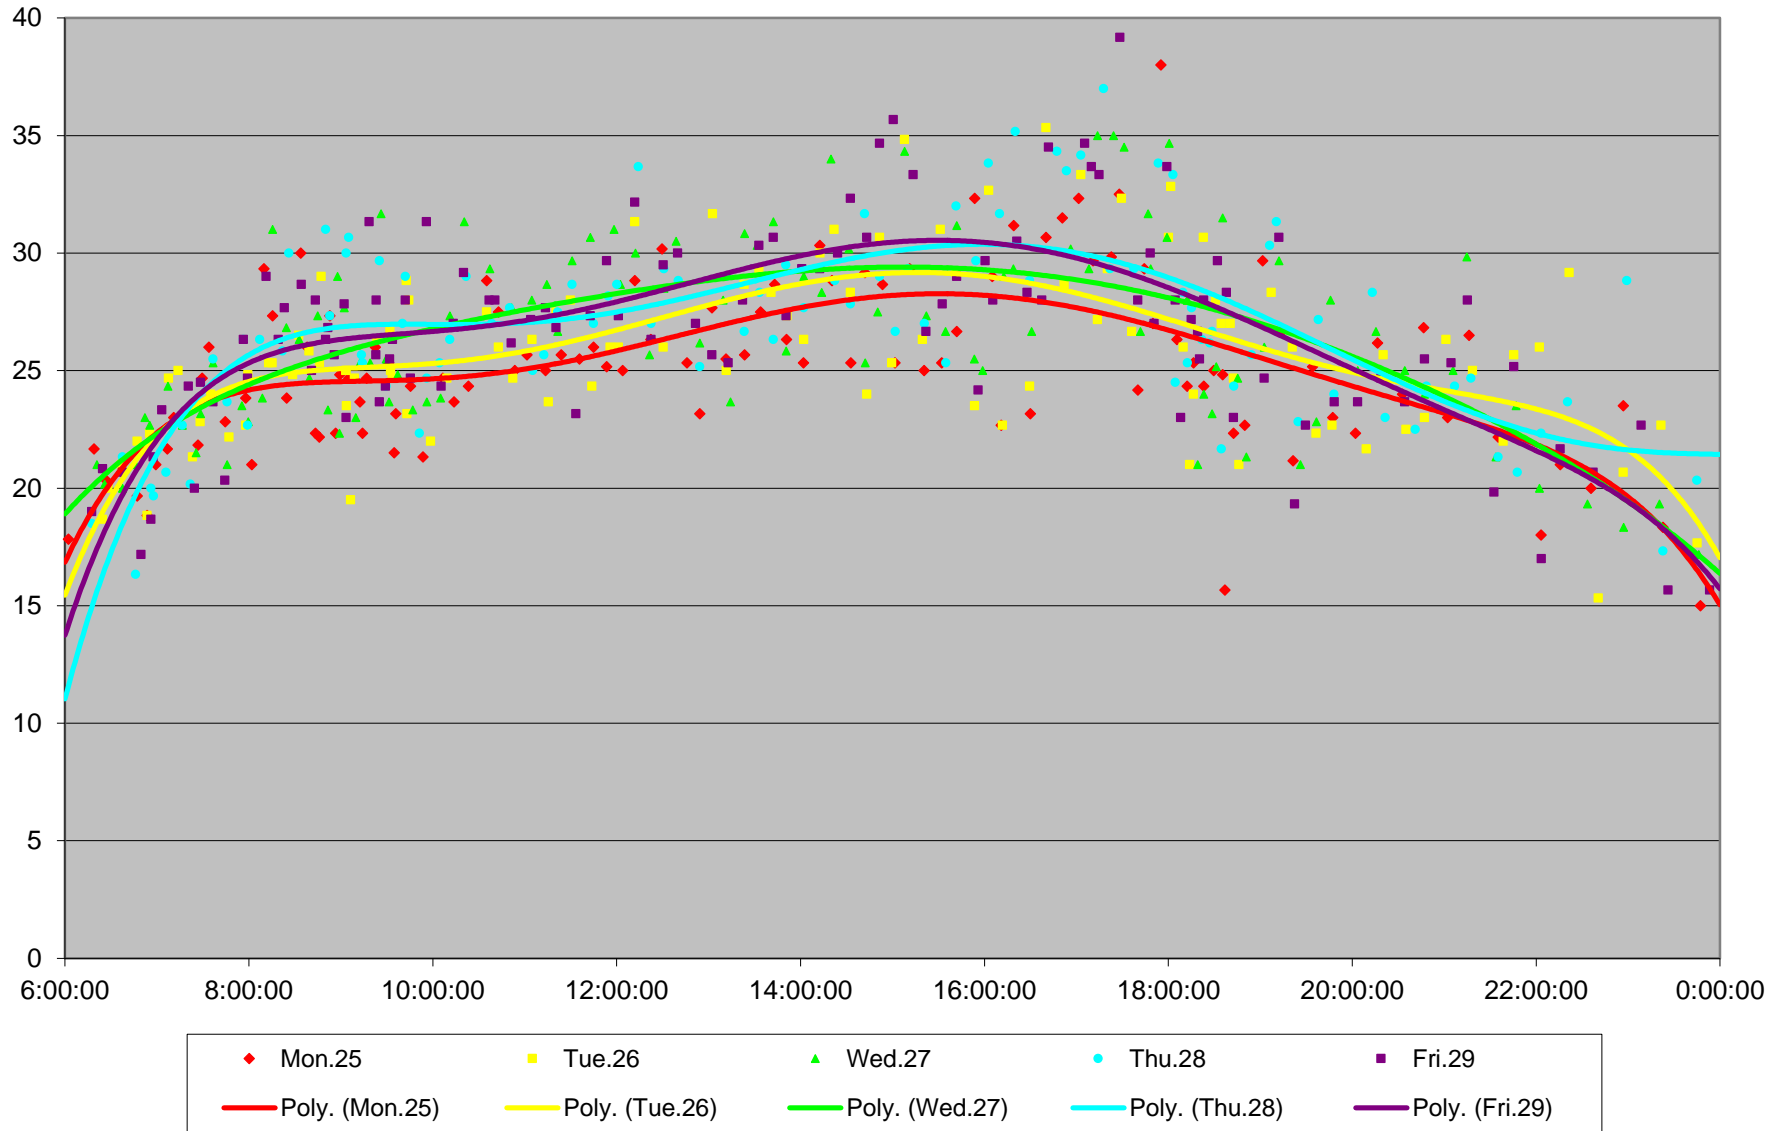

6 Bay Link Times From Jarvis St To E of Bedford Northbound January 2016

6 Bay Link Times From Jarvis St To E of Bedford Northbound January 2016

6 Bay Link Times From Jarvis St To E of Bedford Northbound January 2016