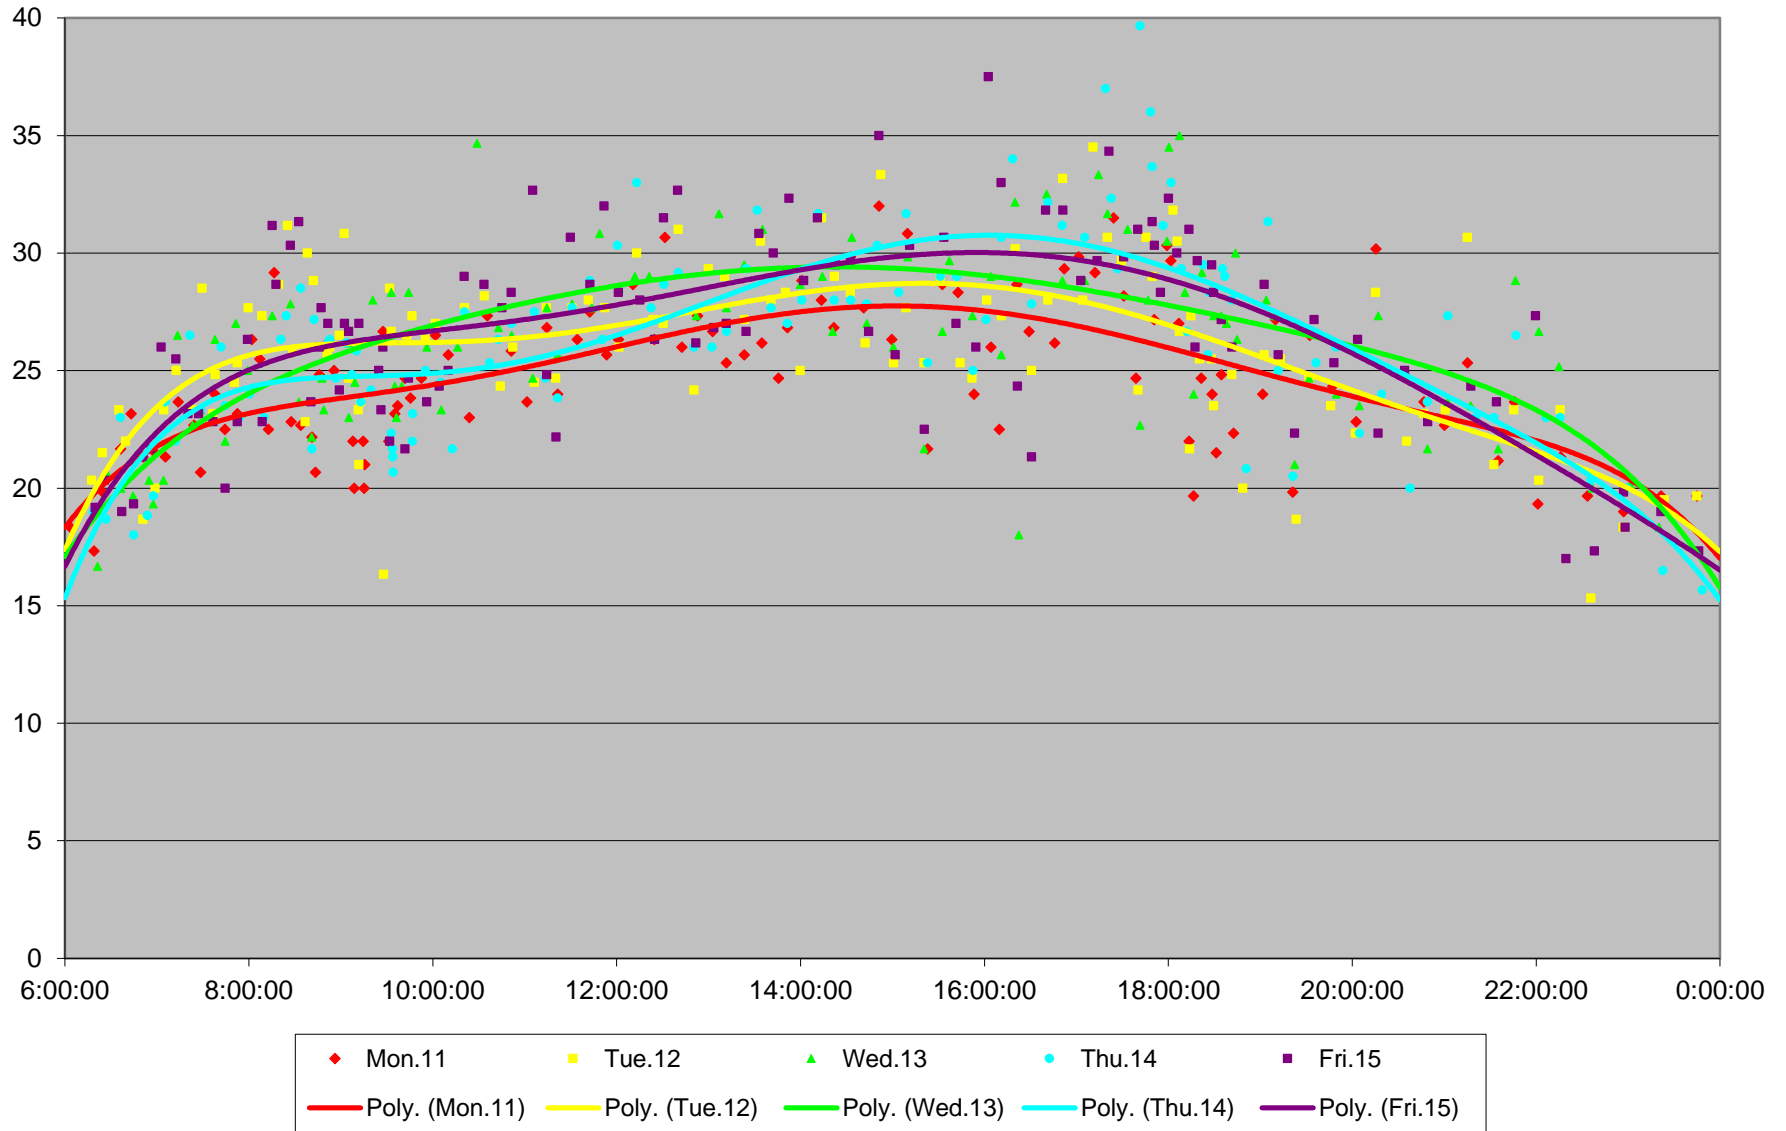

6 Bay Link Times From Jarvis St To E of Bedford Northbound January 2016

6 Bay Link Times From Jarvis St To E of Bedford Northbound January 2016

6 Bay Link Times From Jarvis St To E of Bedford Northbound January 2016