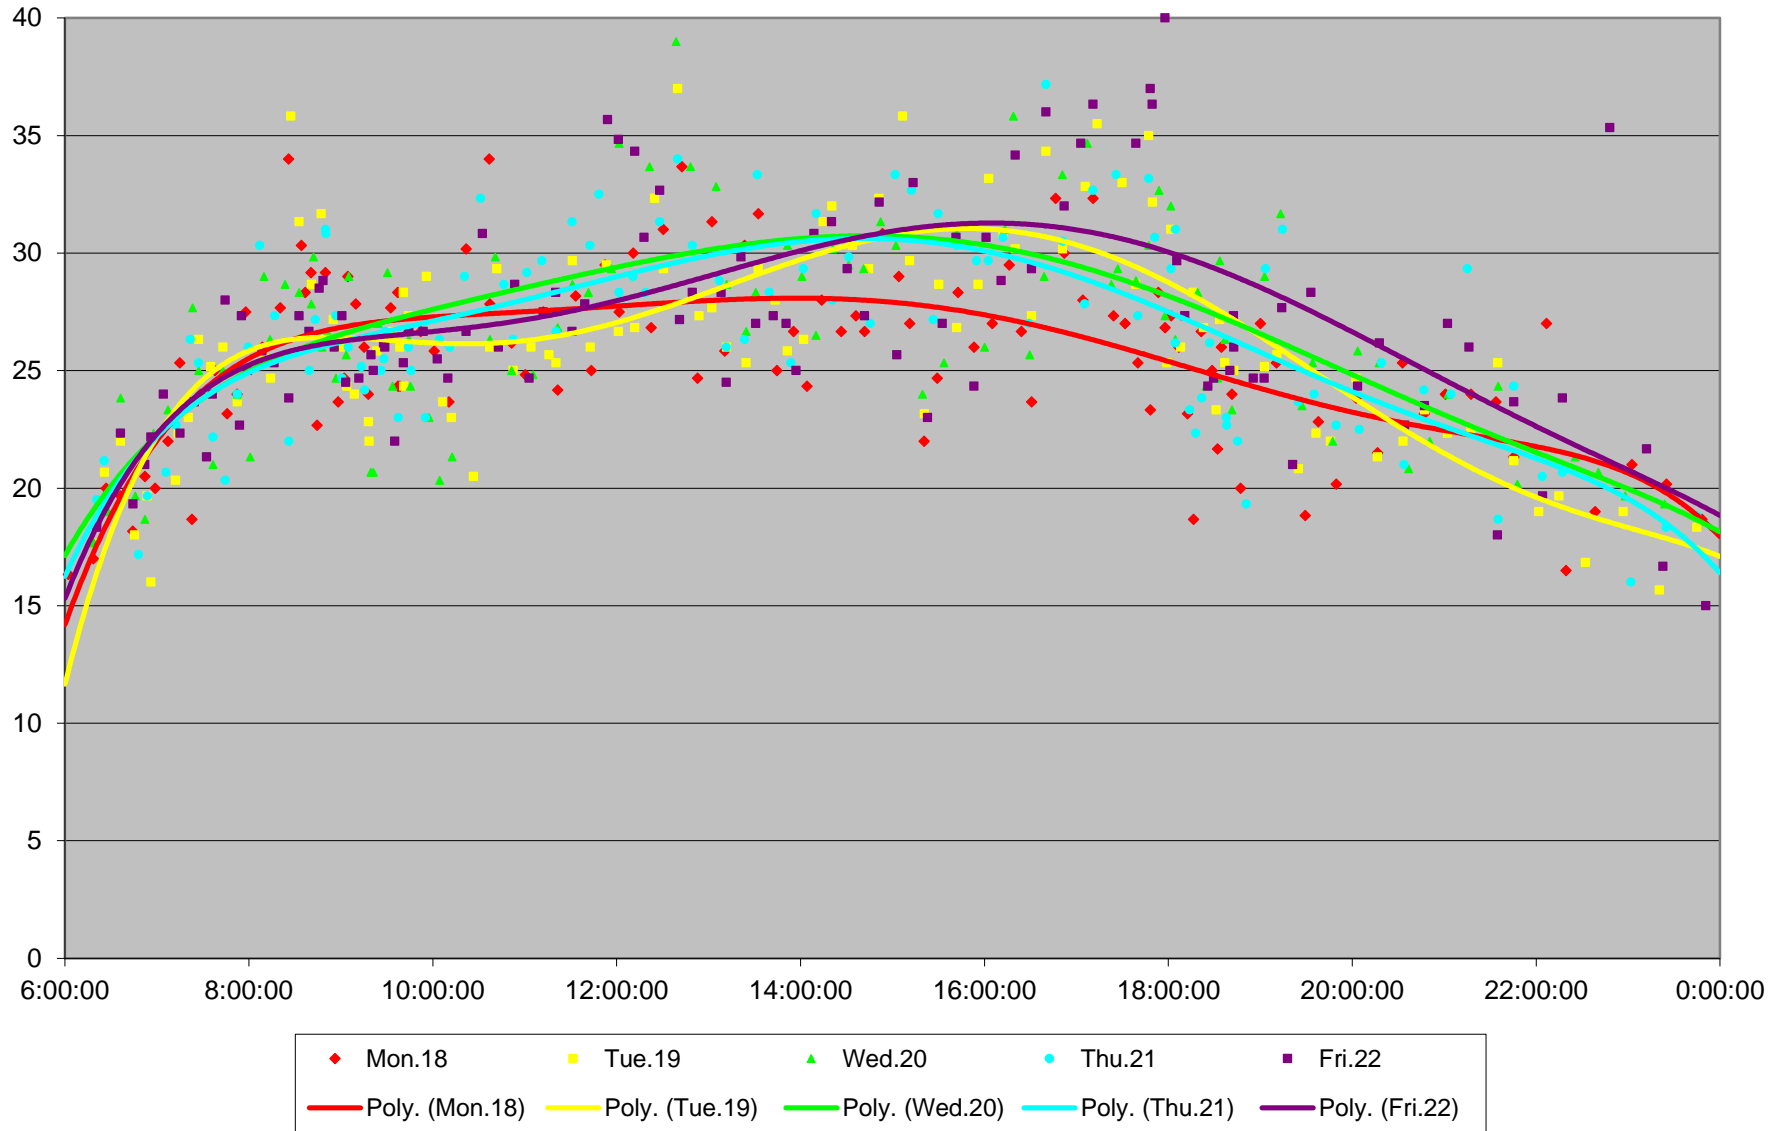

6 Bay Link Times From Jarvis St To E of Bedford Northbound January 2016

6 Bay Link Times From Jarvis St To E of Bedford Northbound January 2016

6 Bay Link Times From Jarvis St To E of Bedford Northbound January 2016