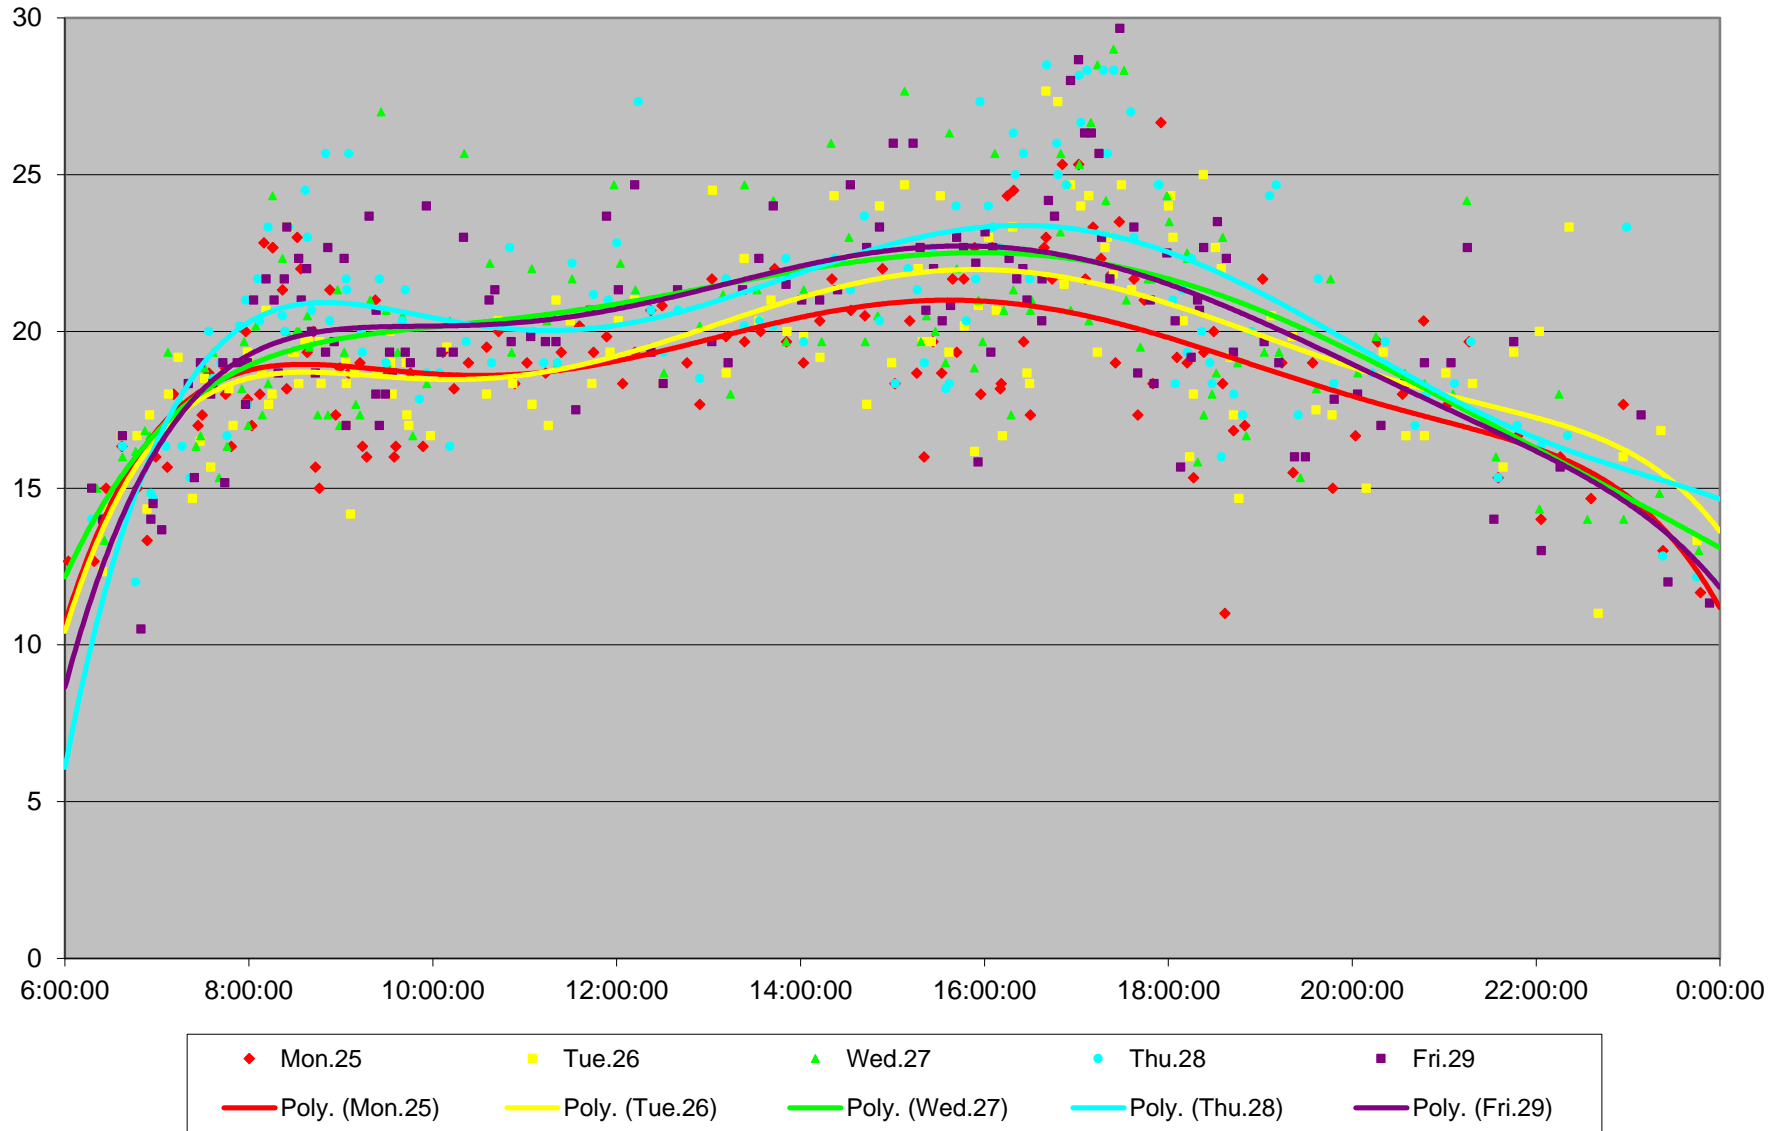

6 Bay Link Times From Jarvis St To Charles Northbound January 2016

6 Bay Link Times From Jarvis St To Charles Northbound January 2016

6 Bay Link Times From Jarvis St To Charles Northbound January 2016

6 Bay Link Times From Jarvis St To Charles Northbound January 2016

6 Bay Link Times From Jarvis St To Charles Northbound January 2016

6 Bay Link Times From Jarvis St To Charles Northbound January 2016

6 Bay Link Times From Jarvis St To Charles Northbound January 2016

6 Bay Link Times From Jarvis St To Charles Northbound January 2016 Weekday Statistics

6 Bay Link Times From Jarvis St To Charles Northbound January 2016 Saturday Statistics

6 Bay Link Times From Jarvis St To Charles Northbound January 2016 Sunday Statistics