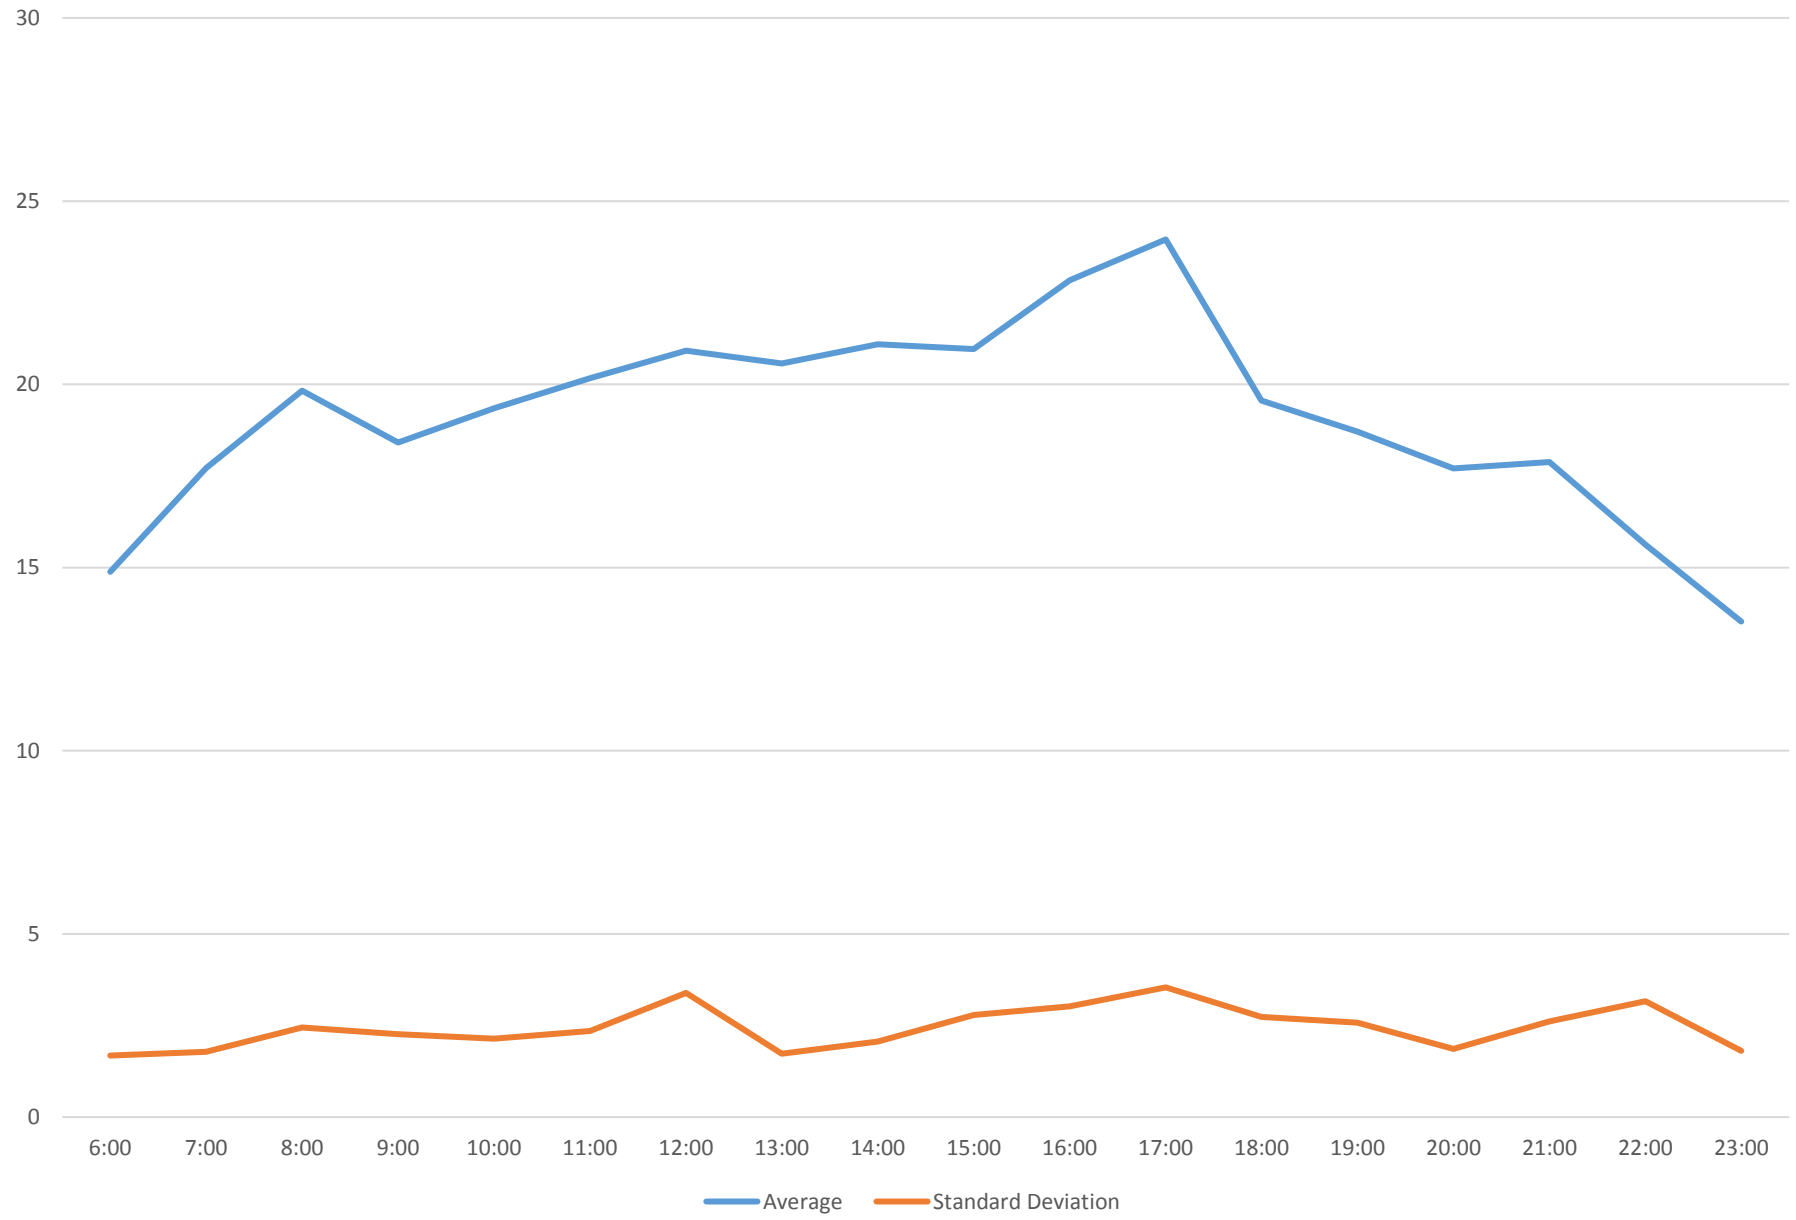

6 Bay Link Times From Jarvis St To Charles Northbound January 2016

6 Bay Link Times From Jarvis St To Charles Northbound January 2016

6 Bay Link Times From Jarvis St To Charles Northbound January 2016

6 Bay Link Times From Jarvis St To Charles Northbound January 2016 Weekday Statistics

6 Bay Link Times From Jarvis St To Charles Northbound January 2016 Saturday Statistics

6 Bay Link Times From Jarvis St To Charles Northbound January 2016 Sunday Statistics