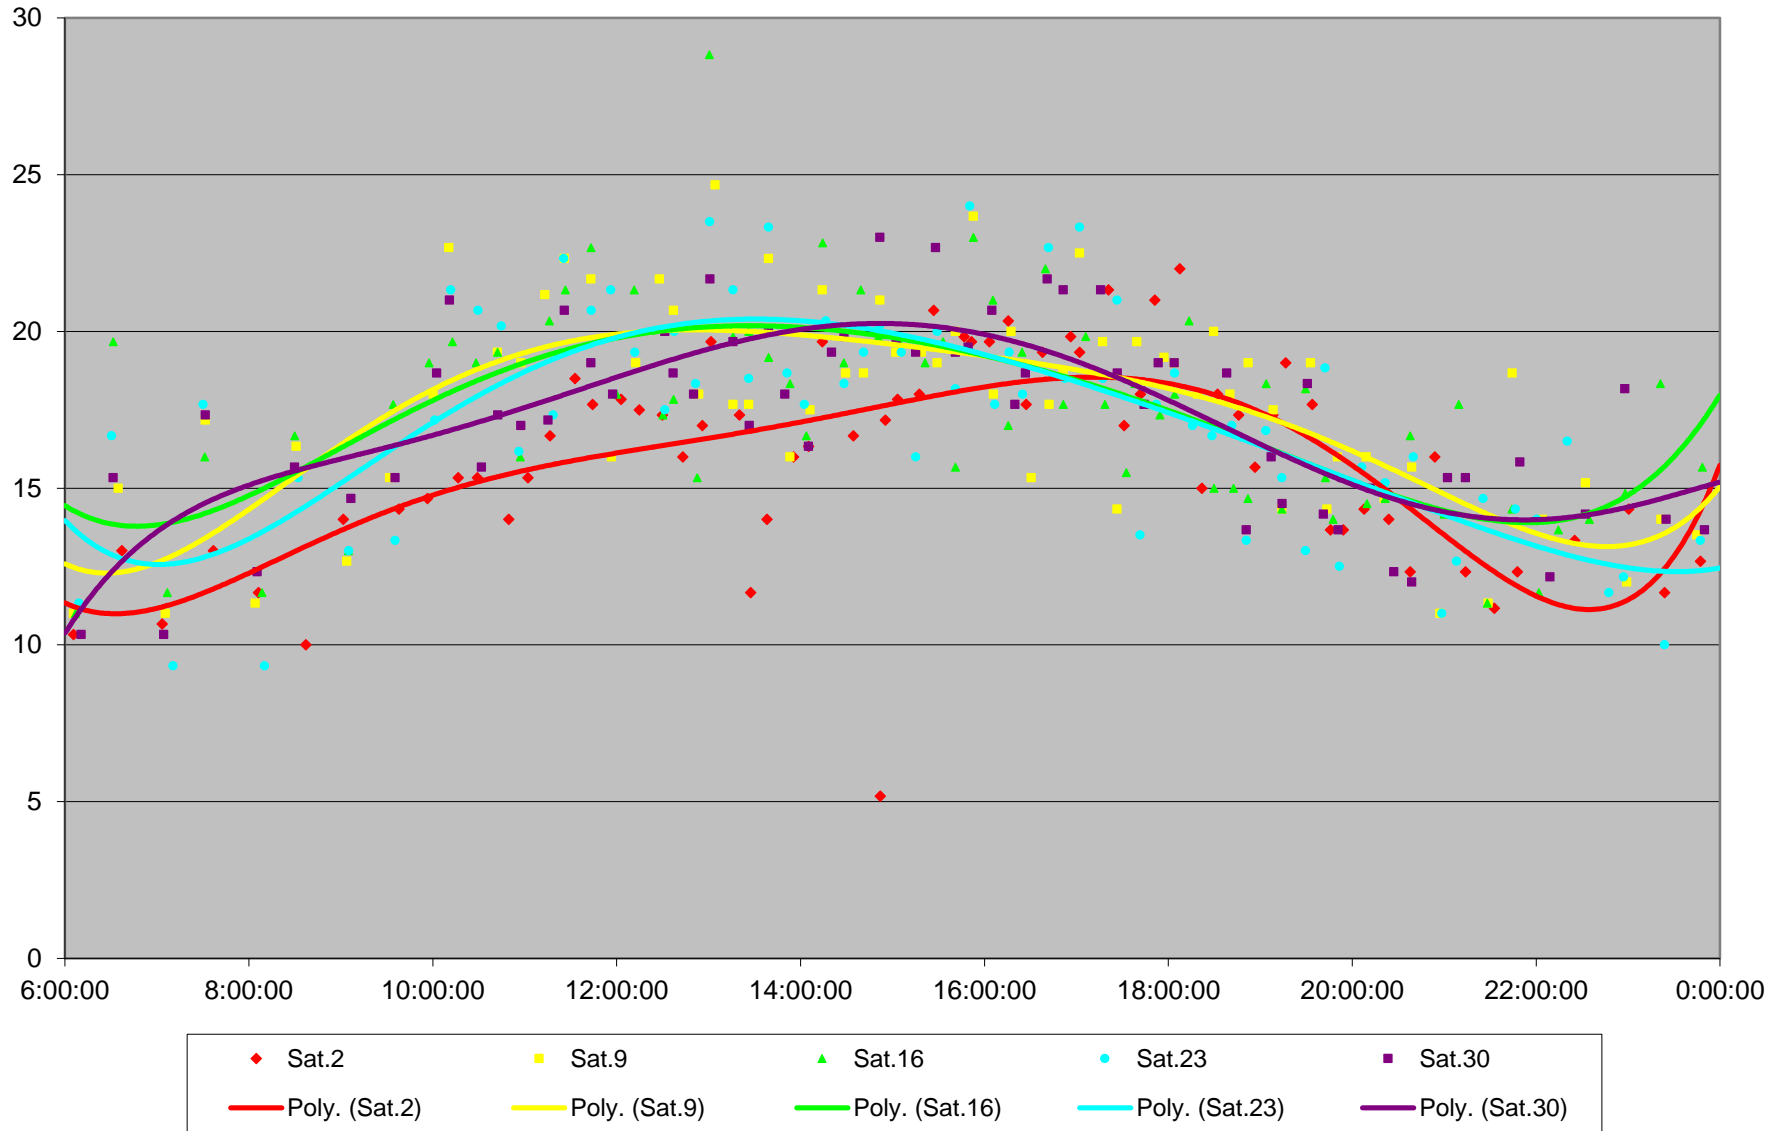

6 Bay Link Times From Jarvis St To Charles Northbound January 2016

6 Bay Link Times From Jarvis St To Charles Northbound January 2016

6 Bay Link Times From Jarvis St To Charles Northbound January 2016

6 Bay Link Times From Jarvis St To Charles Northbound January 2016

6 Bay Link Times From Jarvis St To Charles Northbound January 2016

6 Bay Link Times From Jarvis St To Charles Northbound January 2016

6 Bay Link Times From Jarvis St To Charles Northbound January 2016

6 Bay Link Times From Jarvis St To Charles Northbound January 2016 Weekday Statistics

6 Bay Link Times From Jarvis St To Charles Northbound January 2016 Saturday Statistics

6 Bay Link Times From Jarvis St To Charles Northbound January 2016 Sunday Statistics