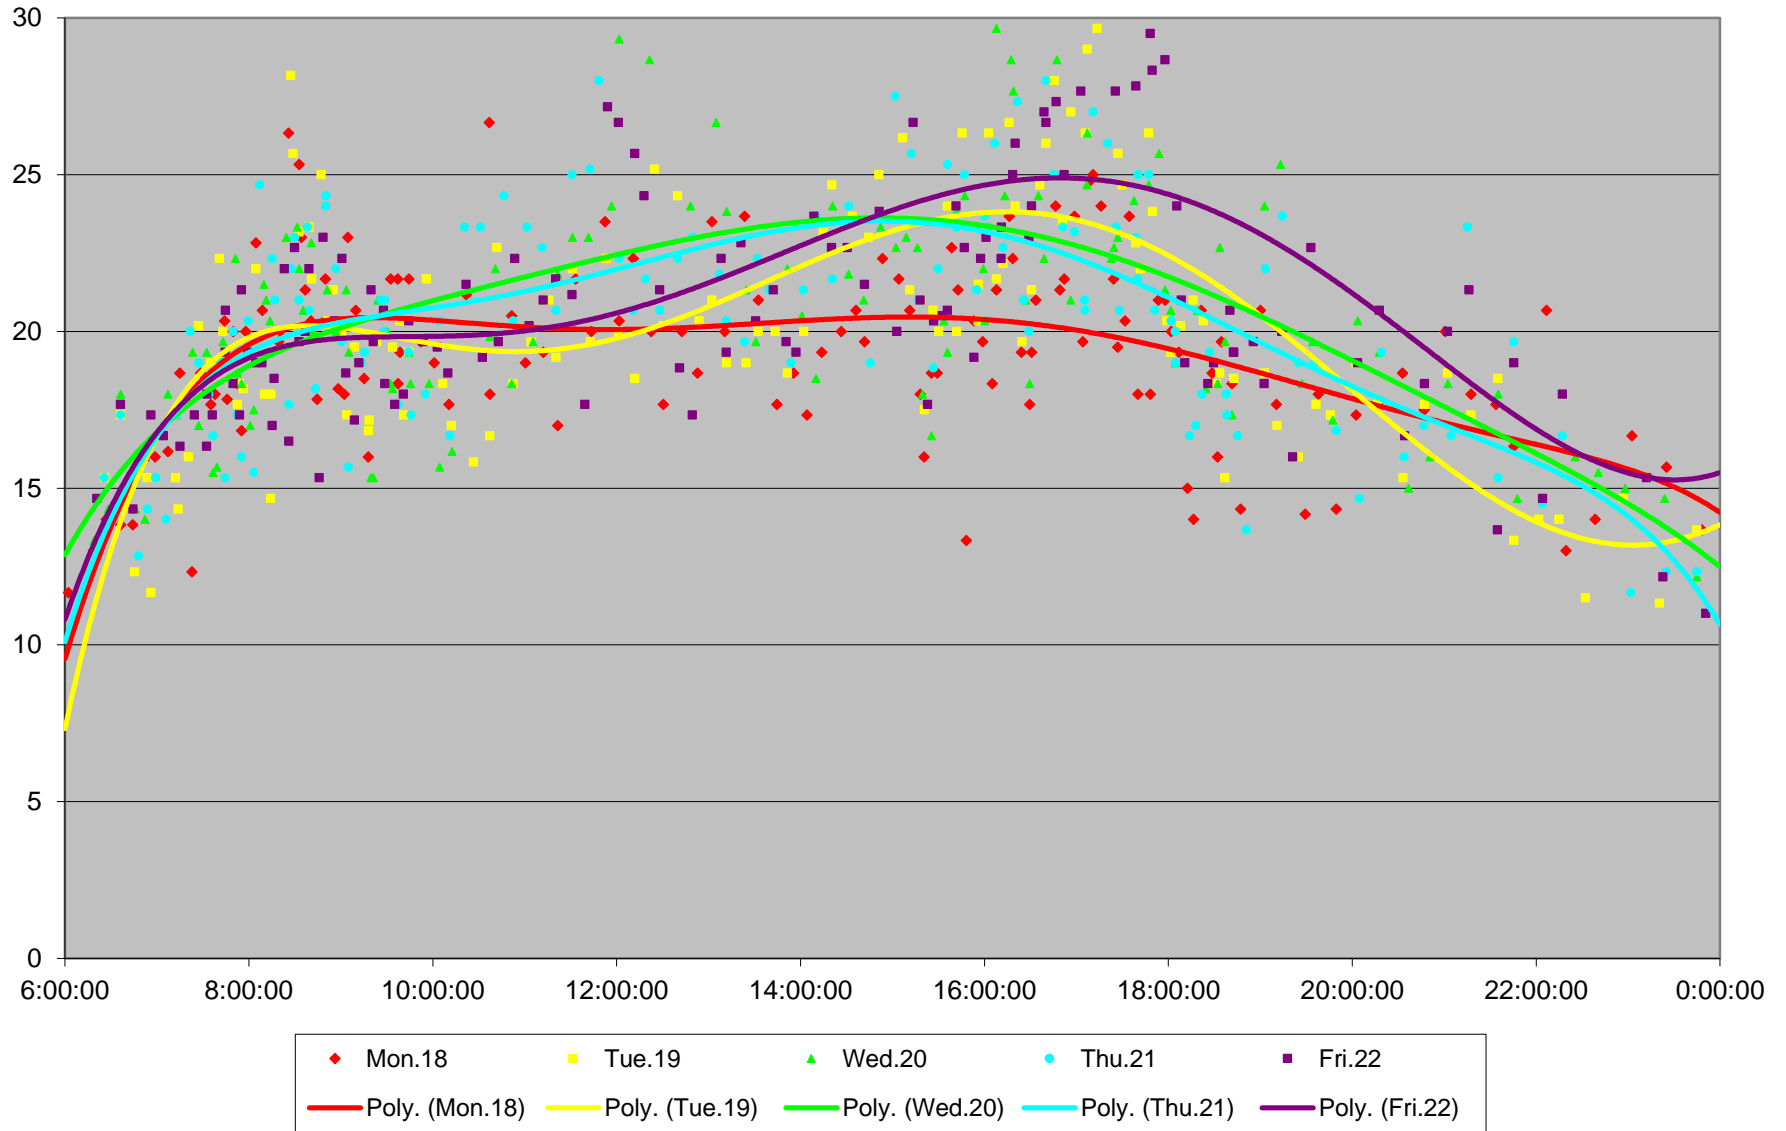

6 Bay Link Times From Jarvis St To Charles Northbound January 2016

6 Bay Link Times From Jarvis St To Charles Northbound January 2016

6 Bay Link Times From Jarvis St To Charles Northbound January 2016

6 Bay Link Times From Jarvis St To Charles Northbound January 2016

6 Bay Link Times From Jarvis St To Charles Northbound January 2016

6 Bay Link Times From Jarvis St To Charles Northbound January 2016

6 Bay Link Times From Jarvis St To Charles Northbound January 2016

6 Bay Link Times From Jarvis St To Charles Northbound January 2016 Weekday Statistics

6 Bay Link Times From Jarvis St To Charles Northbound January 2016 Saturday Statistics

6 Bay Link Times From Jarvis St To Charles Northbound January 2016 Sunday Statistics