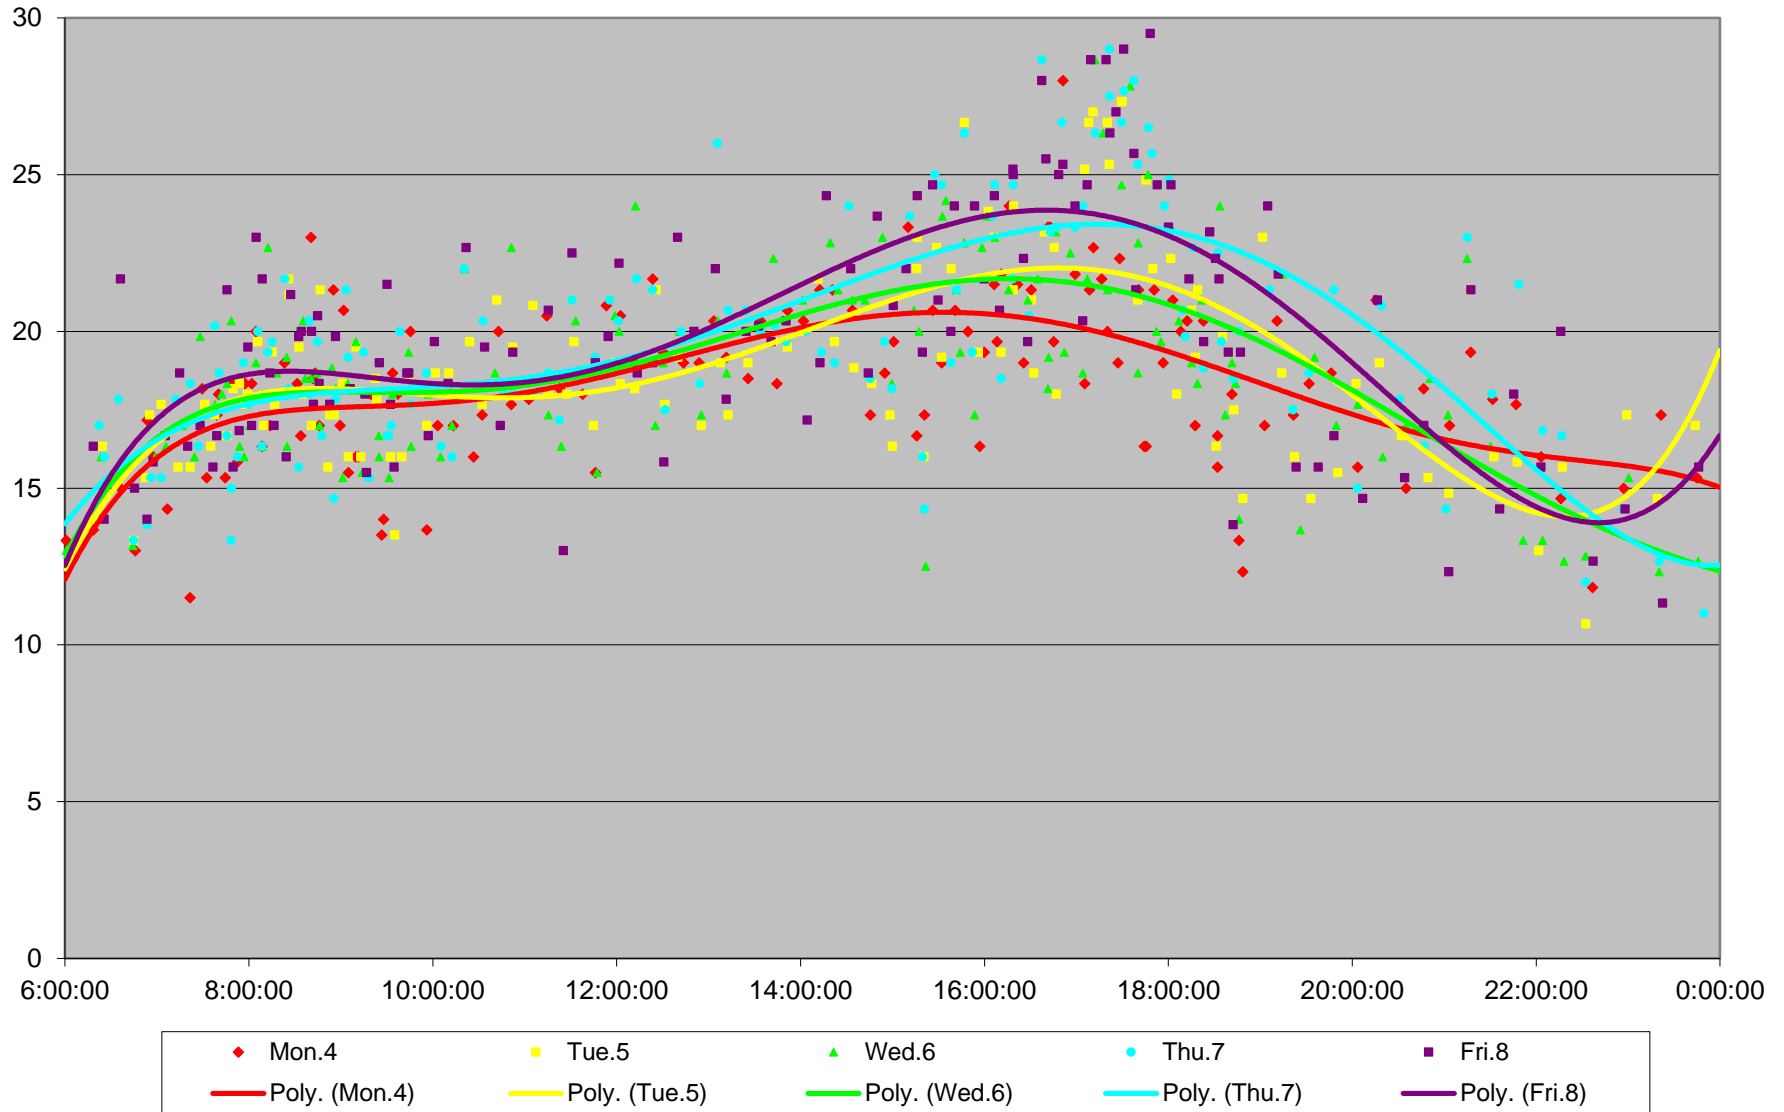

6 Bay Link Times From Jarvis St To Charles Northbound January 2016

6 Bay Link Times From Jarvis St To Charles Northbound January 2016

6 Bay Link Times From Jarvis St To Charles Northbound January 2016

6 Bay Link Times From Jarvis St To Charles Northbound January 2016

6 Bay Link Times From Jarvis St To Charles Northbound January 2016

6 Bay Link Times From Jarvis St To Charles Northbound January 2016

6 Bay Link Times From Jarvis St To Charles Northbound January 2016

6 Bay Link Times From Jarvis St To Charles Northbound January 2016 Weekday Statistics

6 Bay Link Times From Jarvis St To Charles Northbound January 2016 Saturday Statistics

6 Bay Link Times From Jarvis St To Charles Northbound January 2016 Sunday Statistics