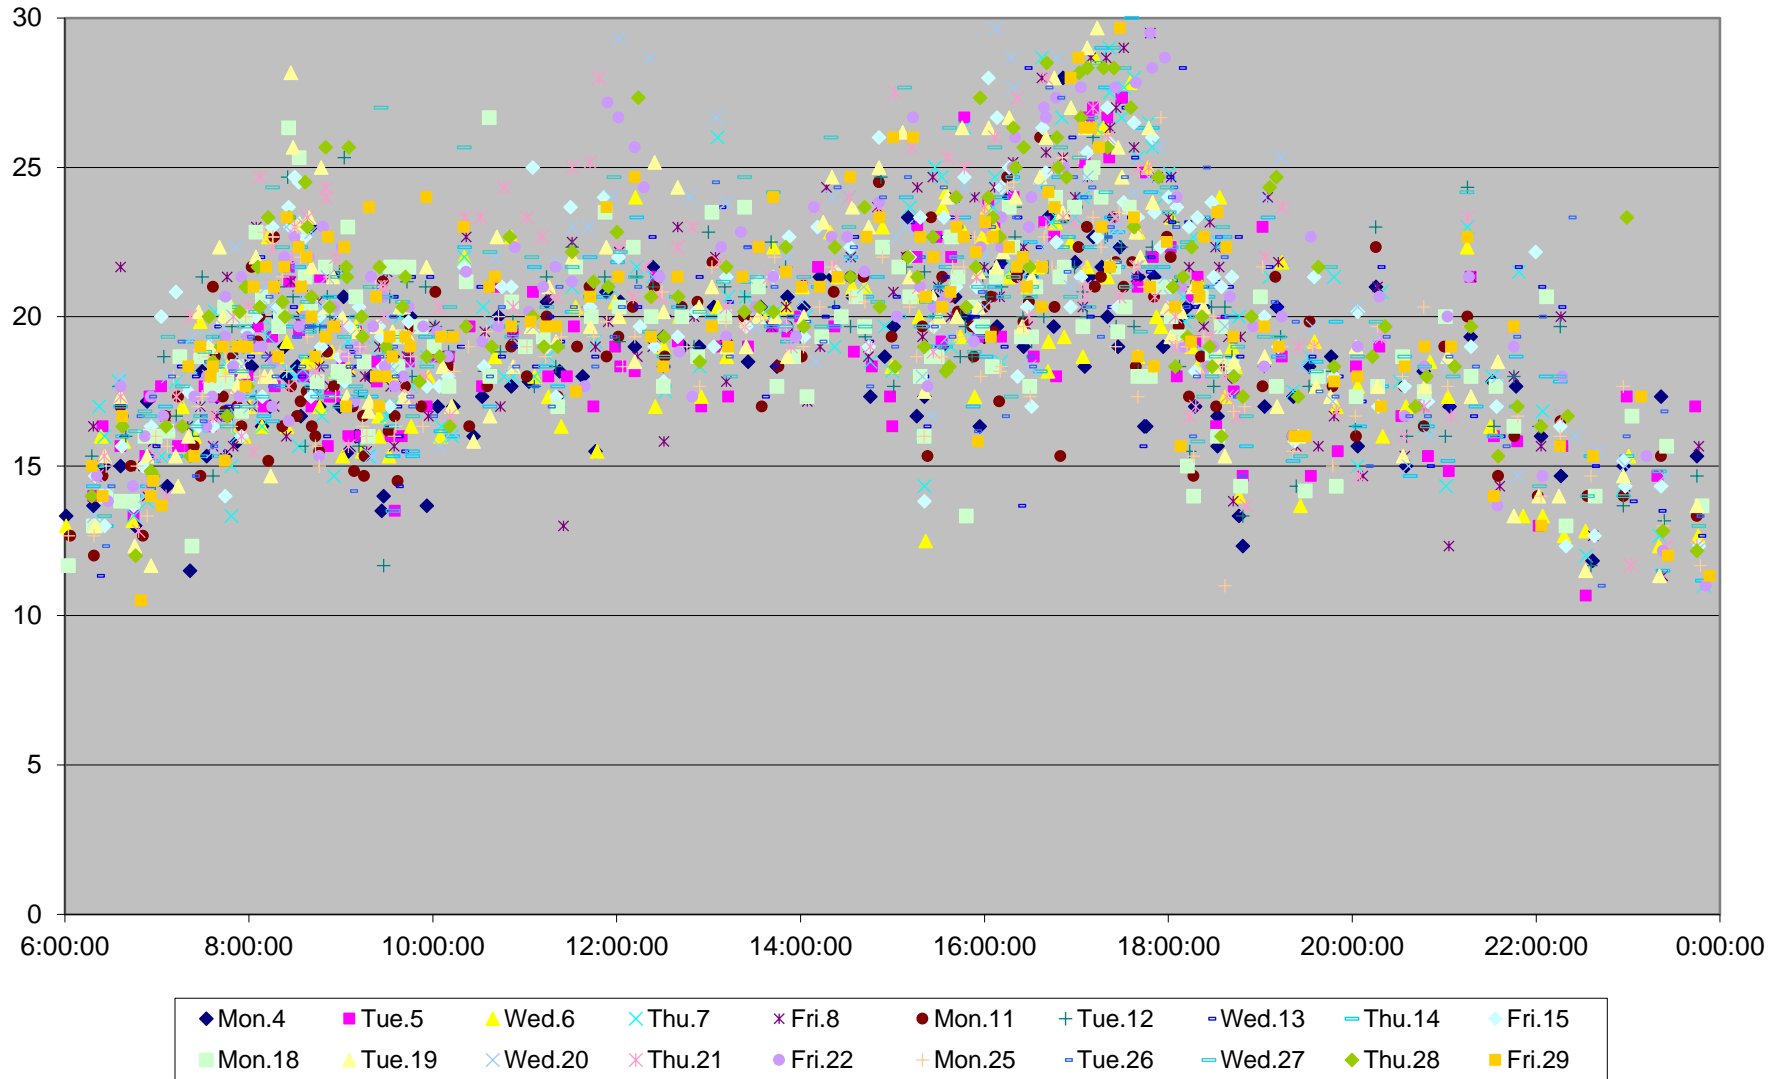

6 Bay Link Times From Jarvis St To Charles Northbound January 2016

6 Bay Link Times From Jarvis St To Charles Northbound January 2016

6 Bay Link Times From Jarvis St To Charles Northbound January 2016

6 Bay Link Times From Jarvis St To Charles Northbound January 2016

6 Bay Link Times From Jarvis St To Charles Northbound January 2016

6 Bay Link Times From Jarvis St To Charles Northbound January 2016

6 Bay Link Times From Jarvis St To Charles Northbound January 2016

6 Bay Link Times From Jarvis St To Charles Northbound January 2016 Weekday Statistics

6 Bay Link Times From Jarvis St To Charles Northbound January 2016 Saturday Statistics

6 Bay Link Times From Jarvis St To Charles Northbound January 2016 Sunday Statistics