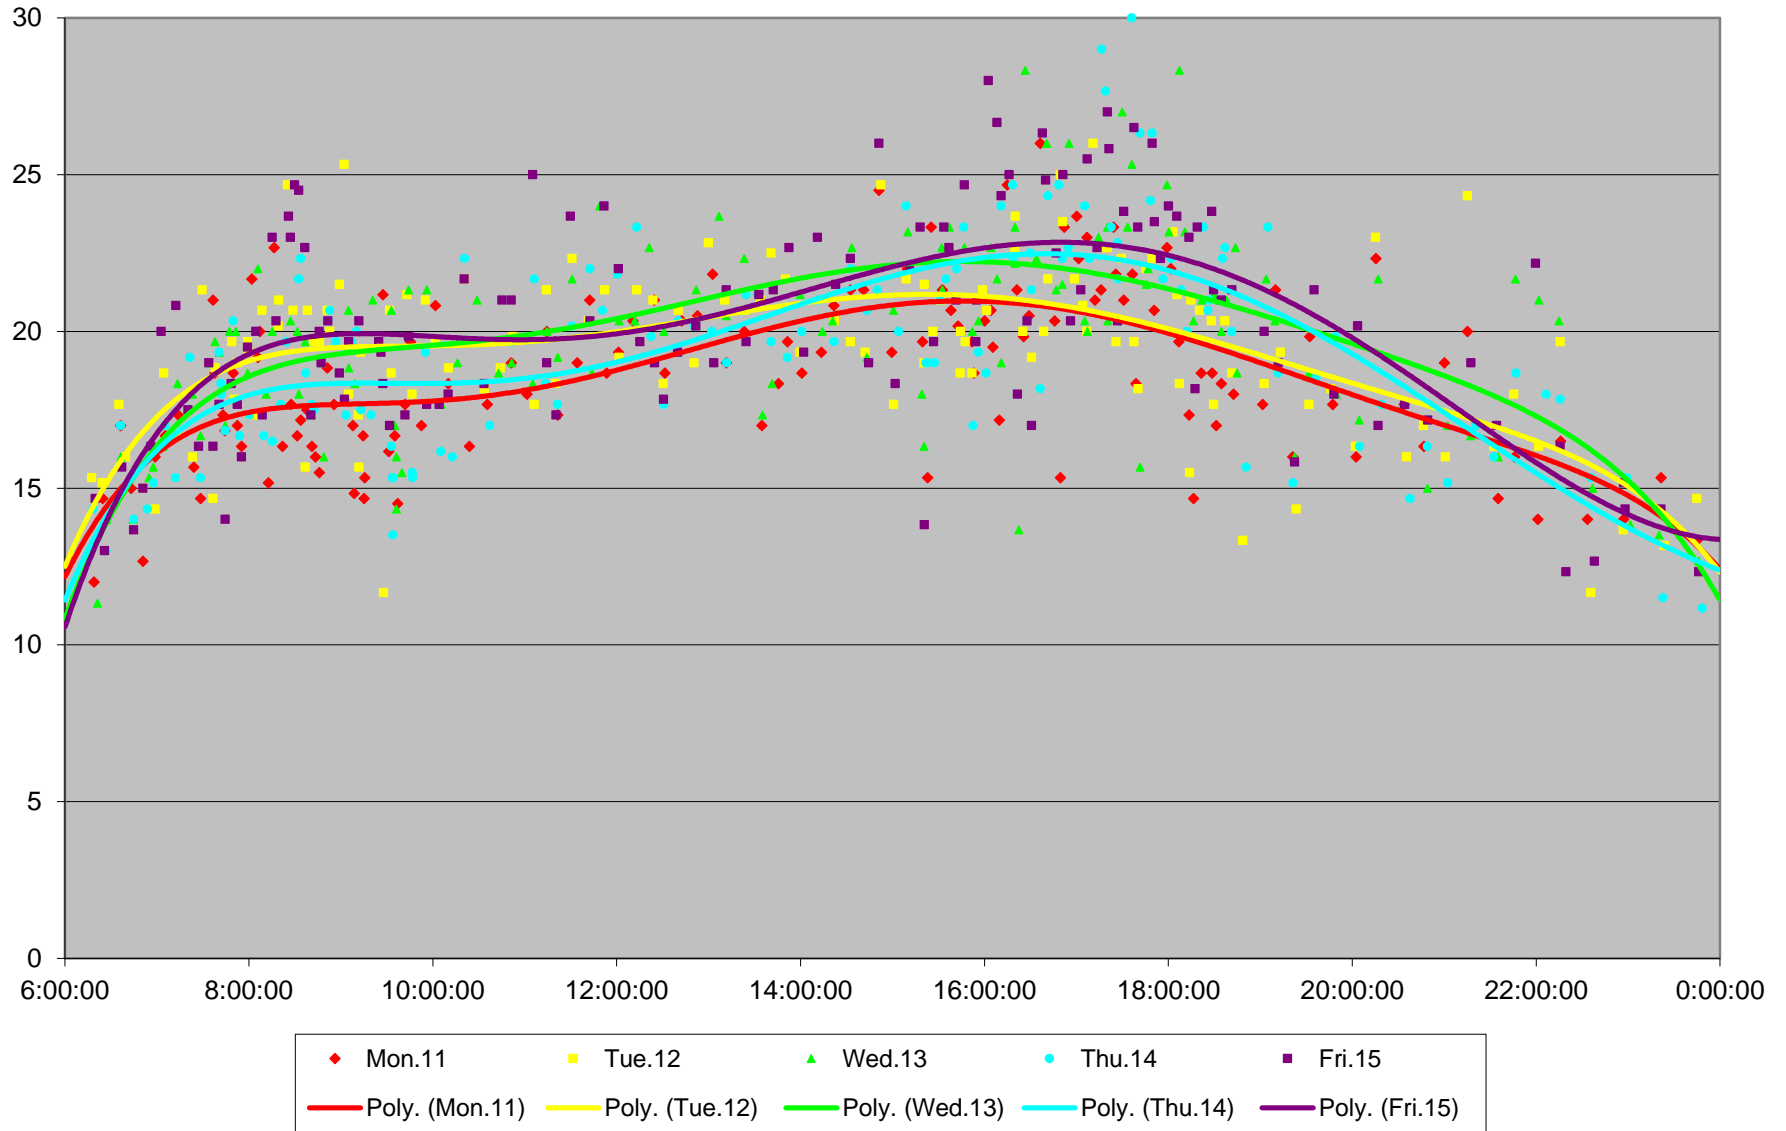

6 Bay Link Times From Jarvis St To Charles Northbound January 2016

6 Bay Link Times From Jarvis St To Charles Northbound January 2016

6 Bay Link Times From Jarvis St To Charles Northbound January 2016

6 Bay Link Times From Jarvis St To Charles Northbound January 2016

6 Bay Link Times From Jarvis St To Charles Northbound January 2016

6 Bay Link Times From Jarvis St To Charles Northbound January 2016

6 Bay Link Times From Jarvis St To Charles Northbound January 2016

6 Bay Link Times From Jarvis St To Charles Northbound January 2016 Weekday Statistics

6 Bay Link Times From Jarvis St To Charles Northbound January 2016 Saturday Statistics

6 Bay Link Times From Jarvis St To Charles Northbound January 2016 Sunday Statistics