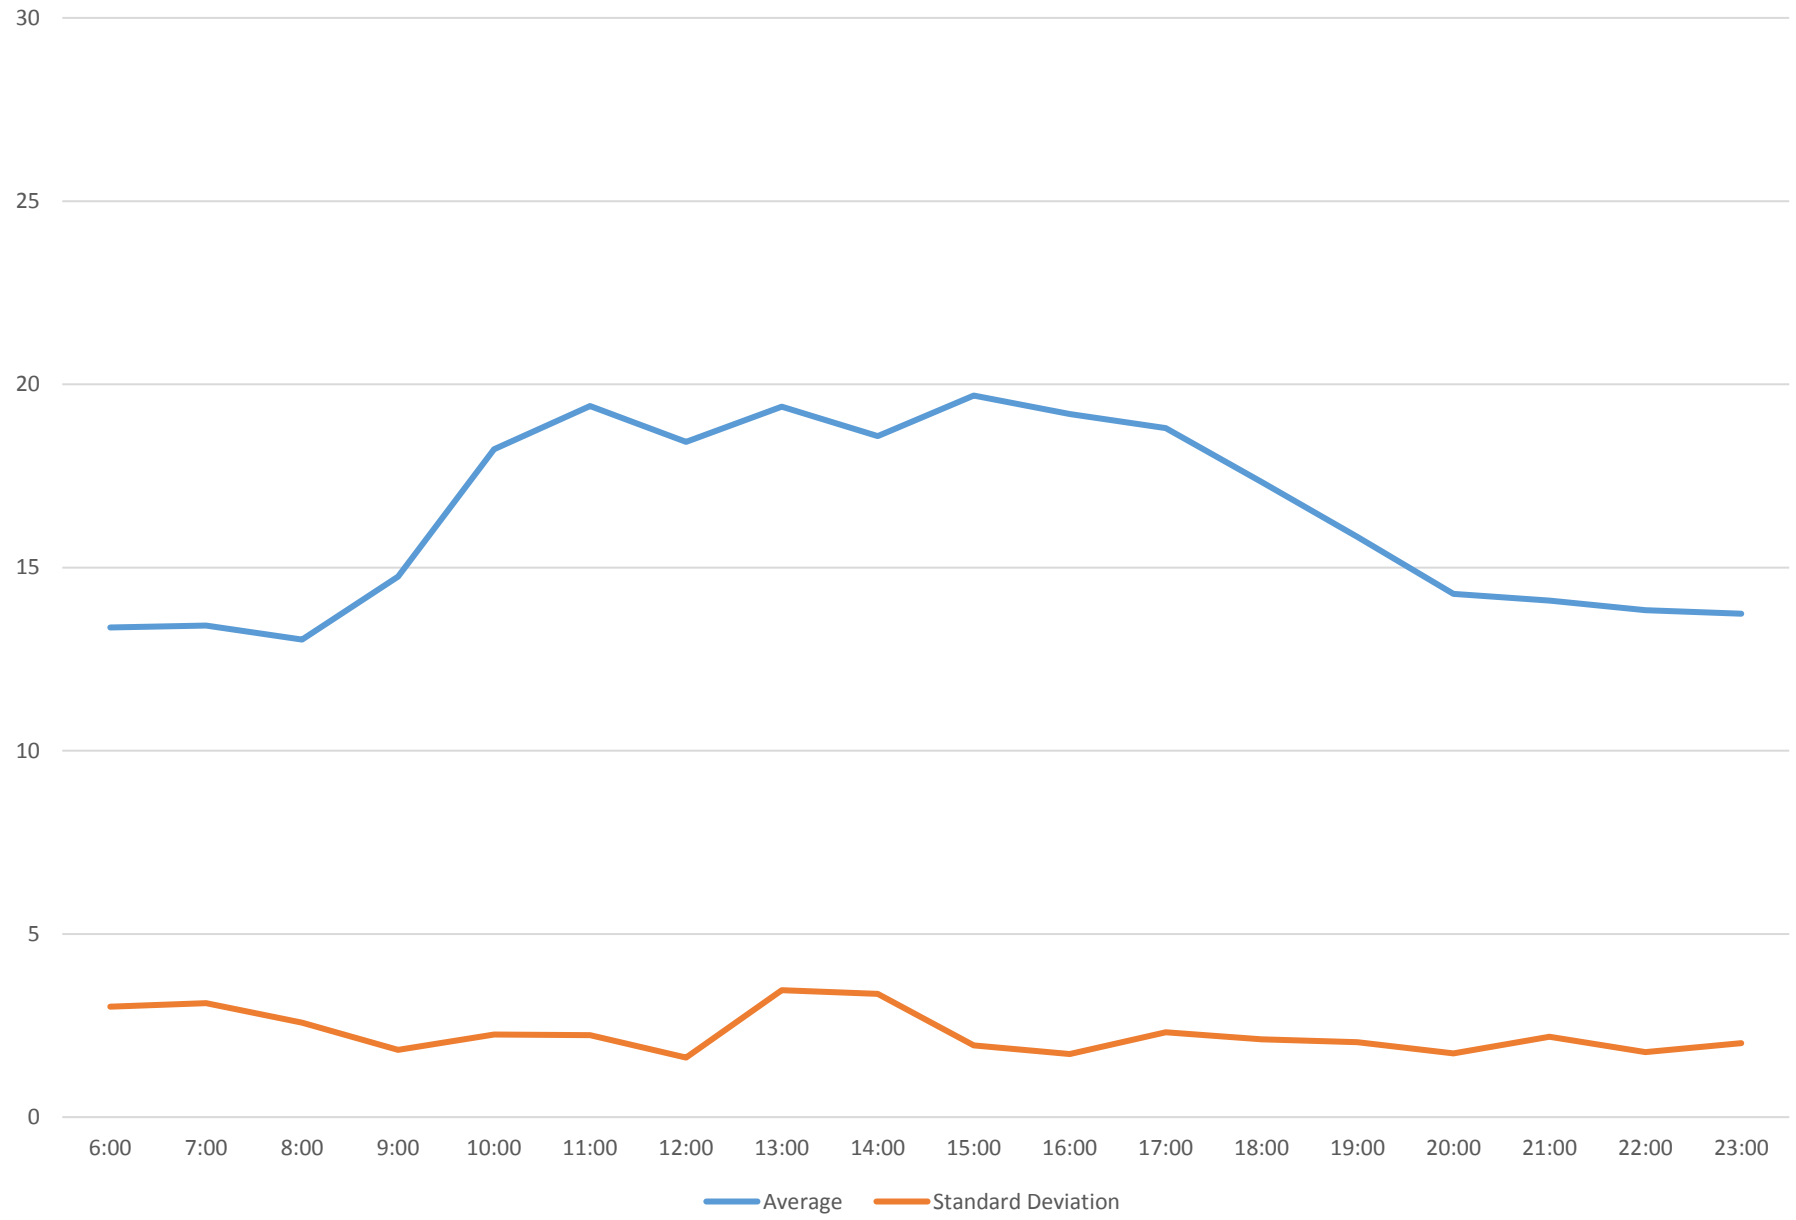

6 Bay Link Times From Jarvis St To Charles Northbound January 2016

6 Bay Link Times From Jarvis St To Charles Northbound January 2016

6 Bay Link Times From Jarvis St To Charles Northbound January 2016

6 Bay Link Times From Jarvis St To Charles Northbound January 2016 Weekday Statistics

6 Bay Link Times From Jarvis St To Charles Northbound January 2016 Saturday Statistics

6 Bay Link Times From Jarvis St To Charles Northbound January 2016 Sunday Statistics