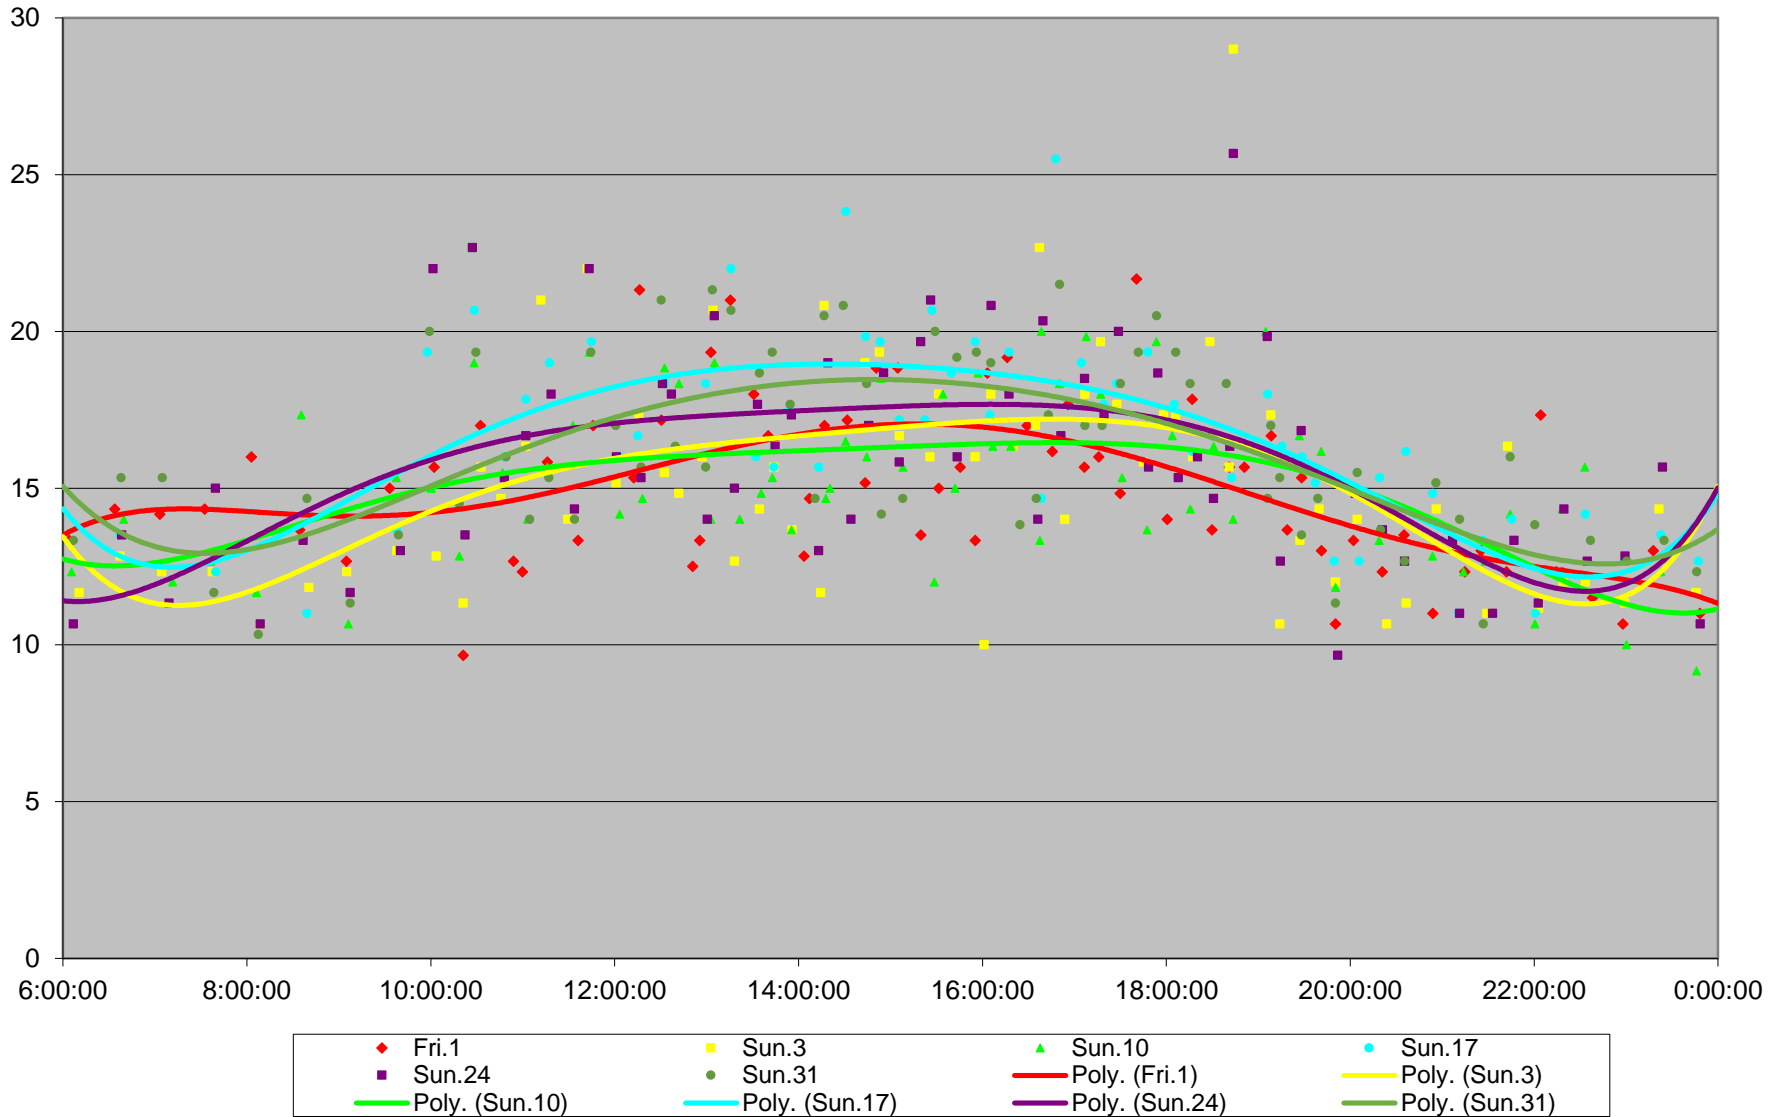

6 Bay Link Times From Jarvis St To Charles Northbound January 2016

6 Bay Link Times From Jarvis St To Charles Northbound January 2016

6 Bay Link Times From Jarvis St To Charles Northbound January 2016

6 Bay Link Times From Jarvis St To Charles Northbound January 2016

6 Bay Link Times From Jarvis St To Charles Northbound January 2016

6 Bay Link Times From Jarvis St To Charles Northbound January 2016

6 Bay Link Times From Jarvis St To Charles Northbound January 2016

6 Bay Link Times From Jarvis St To Charles Northbound January 2016 Weekday Statistics

6 Bay Link Times From Jarvis St To Charles Northbound January 2016 Saturday Statistics

6 Bay Link Times From Jarvis St To Charles Northbound January 2016 Sunday Statistics