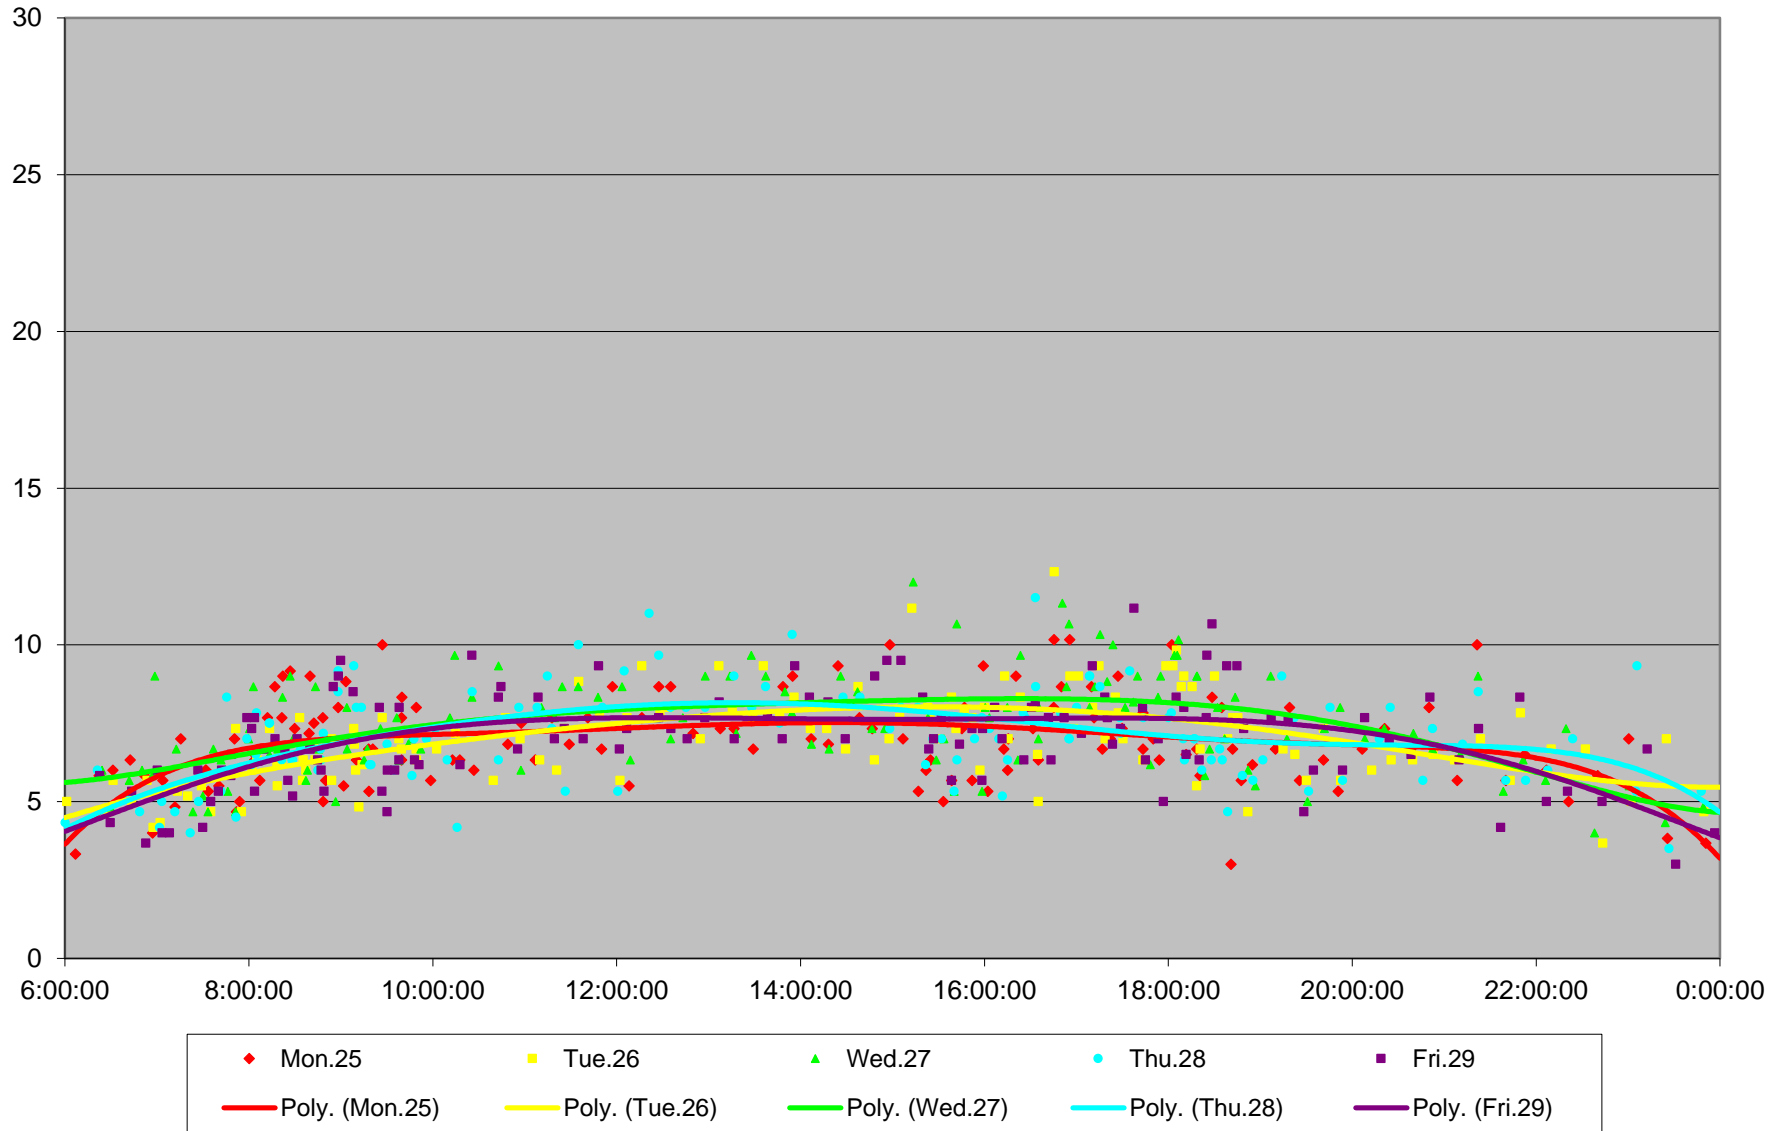

6 Bay Link Times From Front St To Dundas St Northbound January 2016

6 Bay Link Times From Front St To Dundas St Northbound January 2016

6 Bay Link Times From Front St To Dundas St Northbound January 2016

6 Bay Link Times From Front St To Dundas St Northbound January 2016 Sunday Statistics