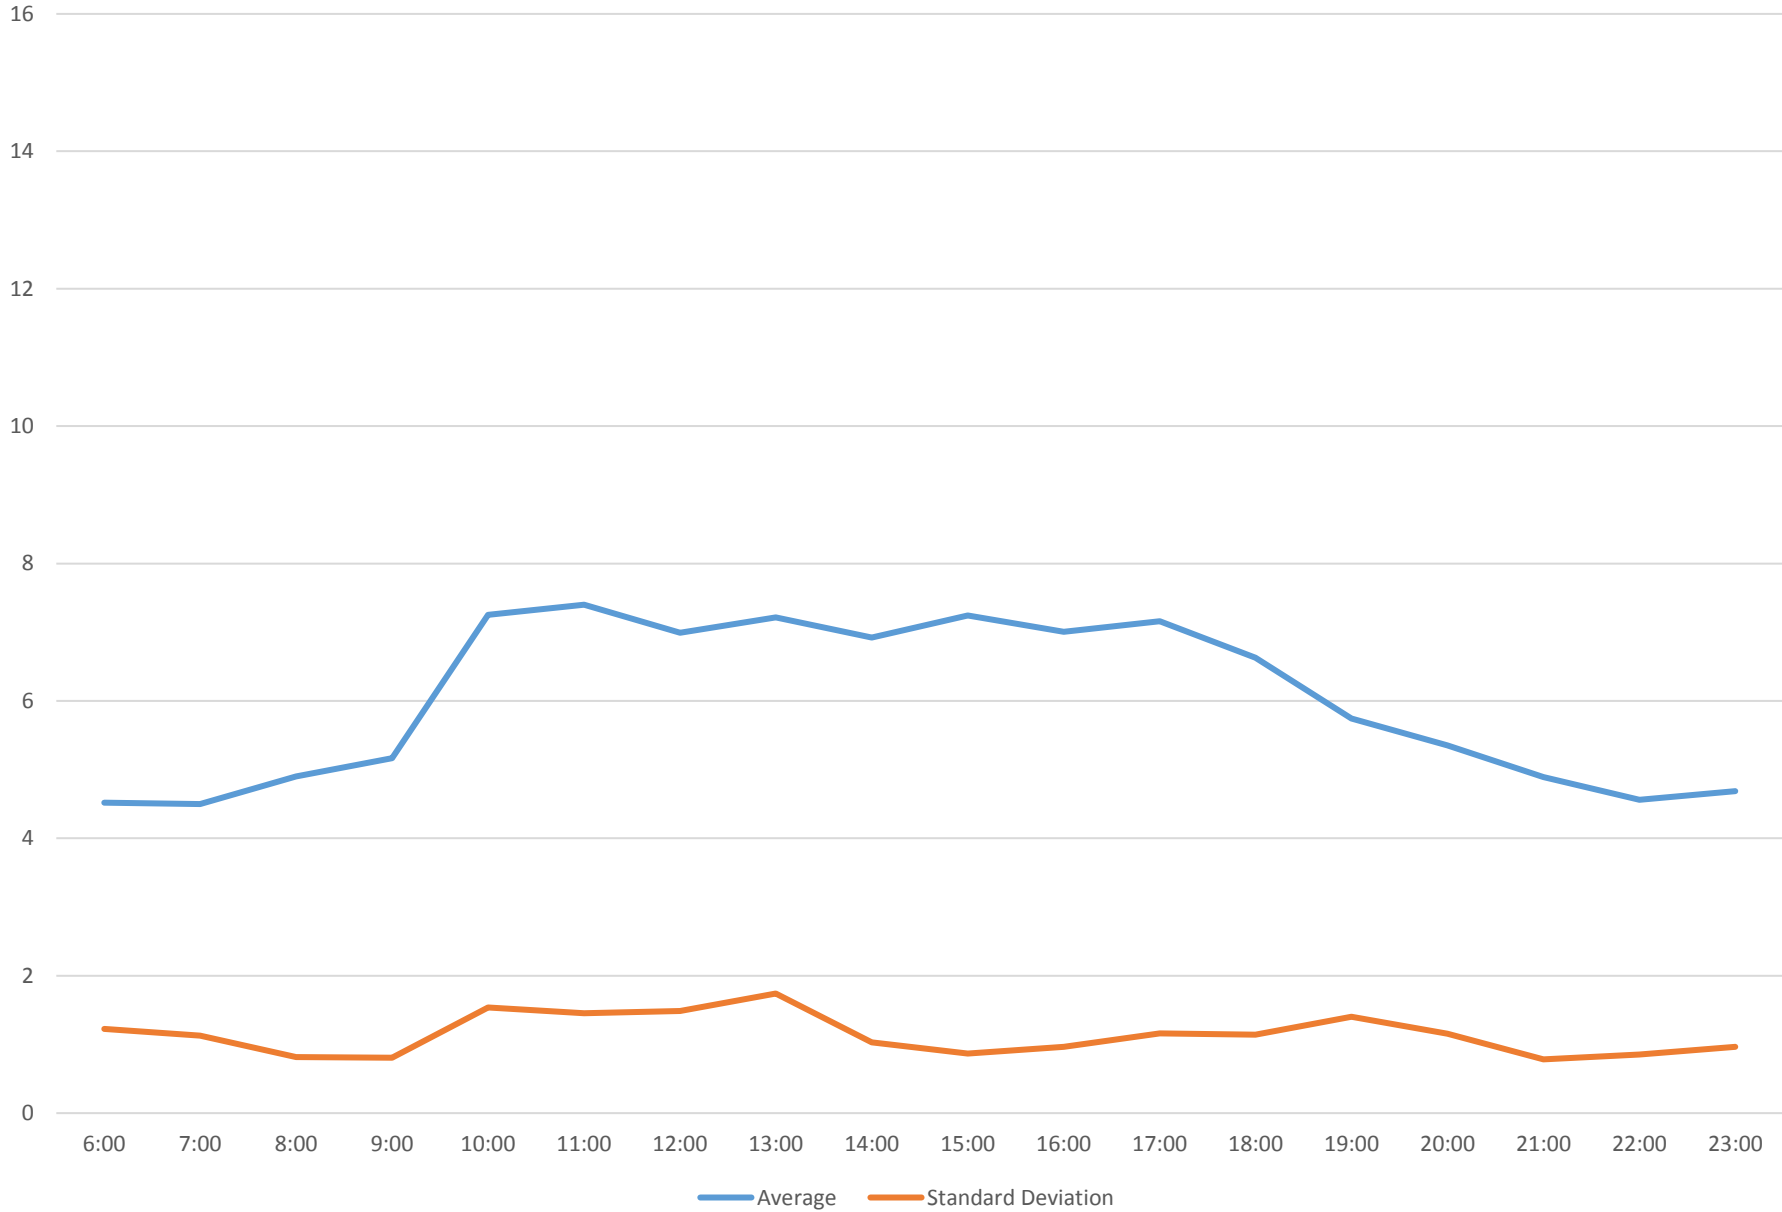

6 Bay Link Times From Front St To Dundas St Northbound January 2016

6 Bay Link Times From Front St To Dundas St Northbound January 2016

6 Bay Link Times From Front St To Dundas St Northbound January 2016

6 Bay Link Times From Front St To Dundas St Northbound January 2016

6 Bay Link Times From Front St To Dundas St Northbound January 2016 Weekday Statistics

6 Bay Link Times From Front St To Dundas St Northbound January 2016 Saturday Statistics

6 Bay Link Times From Front St To Dundas St Northbound January 2016 Sunday Statistics