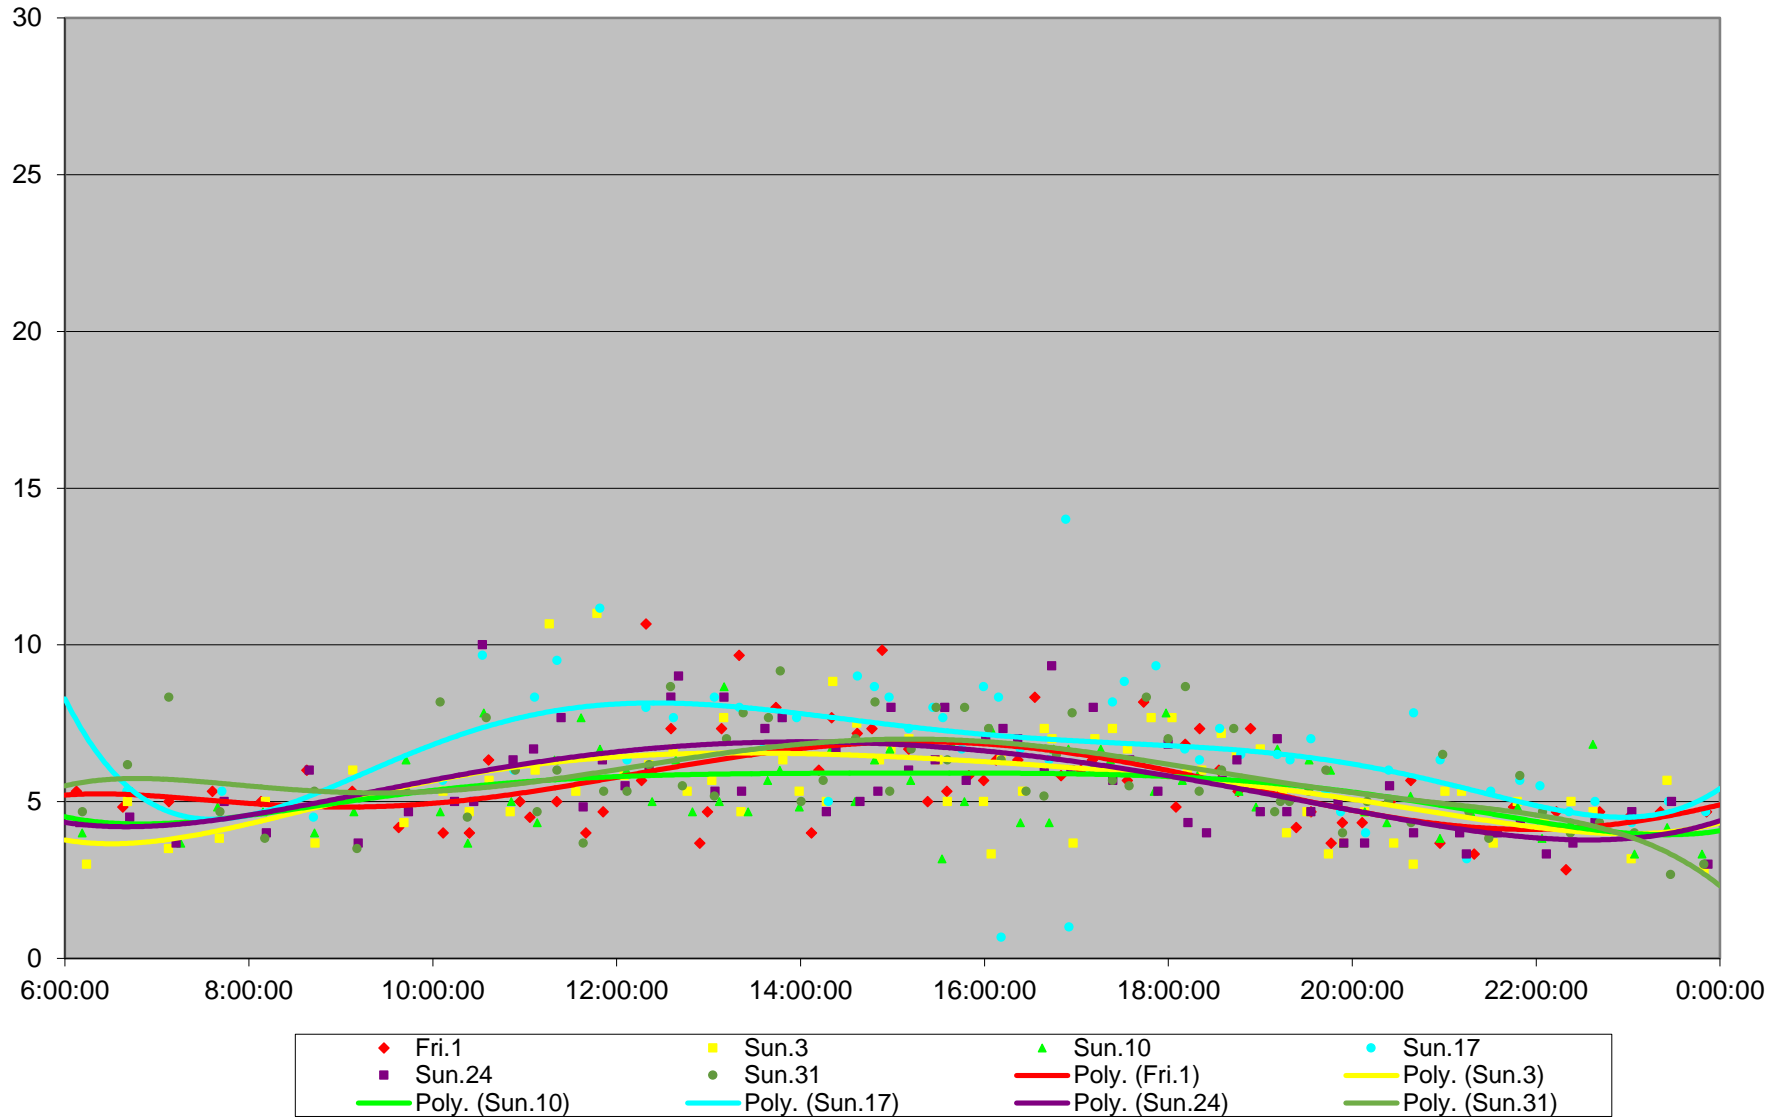

6 Bay Link Times From Front St To Dundas St Northbound January 2016

6 Bay Link Times From Front St To Dundas St Northbound January 2016 Weekday Statistics

6 Bay Link Times From Front St To Dundas St Northbound January 2016 Saturday Statistics