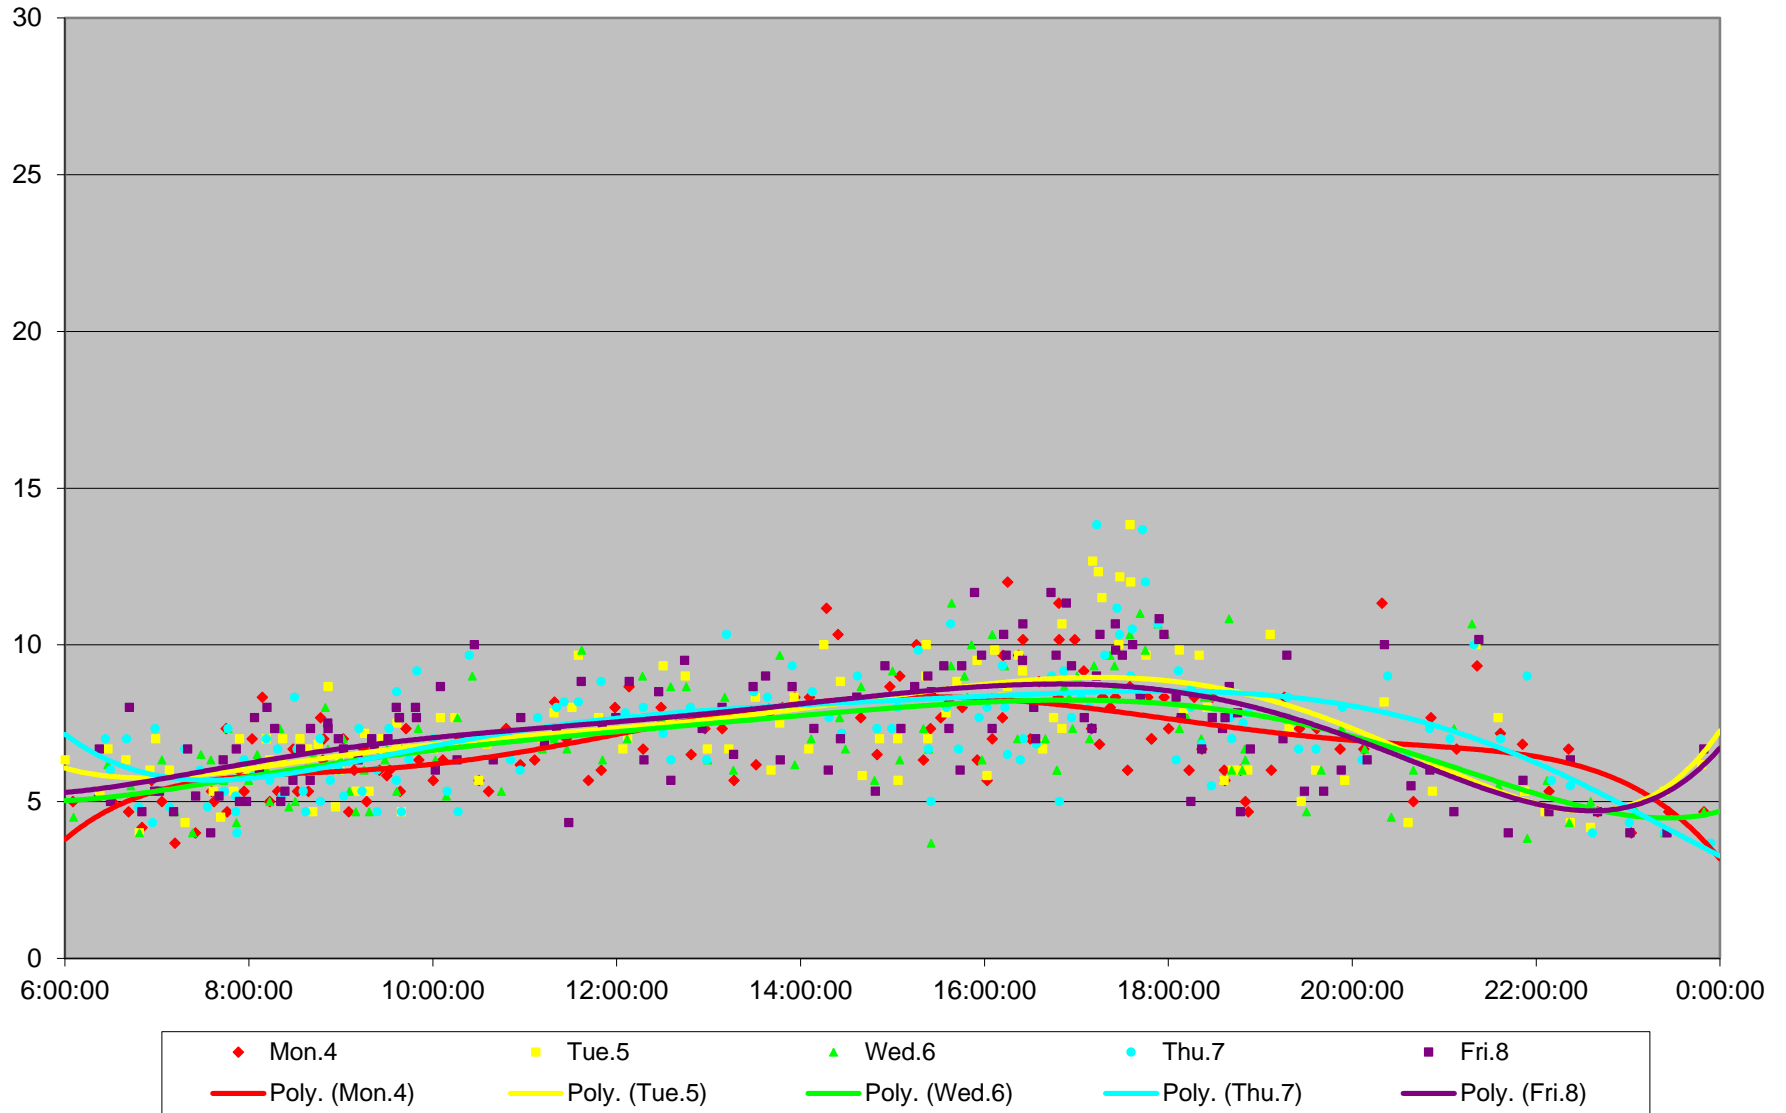

6 Bay Link Times From Front St To Dundas St Northbound January 2016

6 Bay Link Times From Front St To Dundas St Northbound January 2016

6 Bay Link Times From Front St To Dundas St Northbound January 2016

6 Bay Link Times From Front St To Dundas St Northbound January 2016

6 Bay Link Times From Front St To Dundas St Northbound January 2016 Weekday Statistics

6 Bay Link Times From Front St To Dundas St Northbound January 2016 Saturday Statistics

6 Bay Link Times From Front St To Dundas St Northbound January 2016 Sunday Statistics