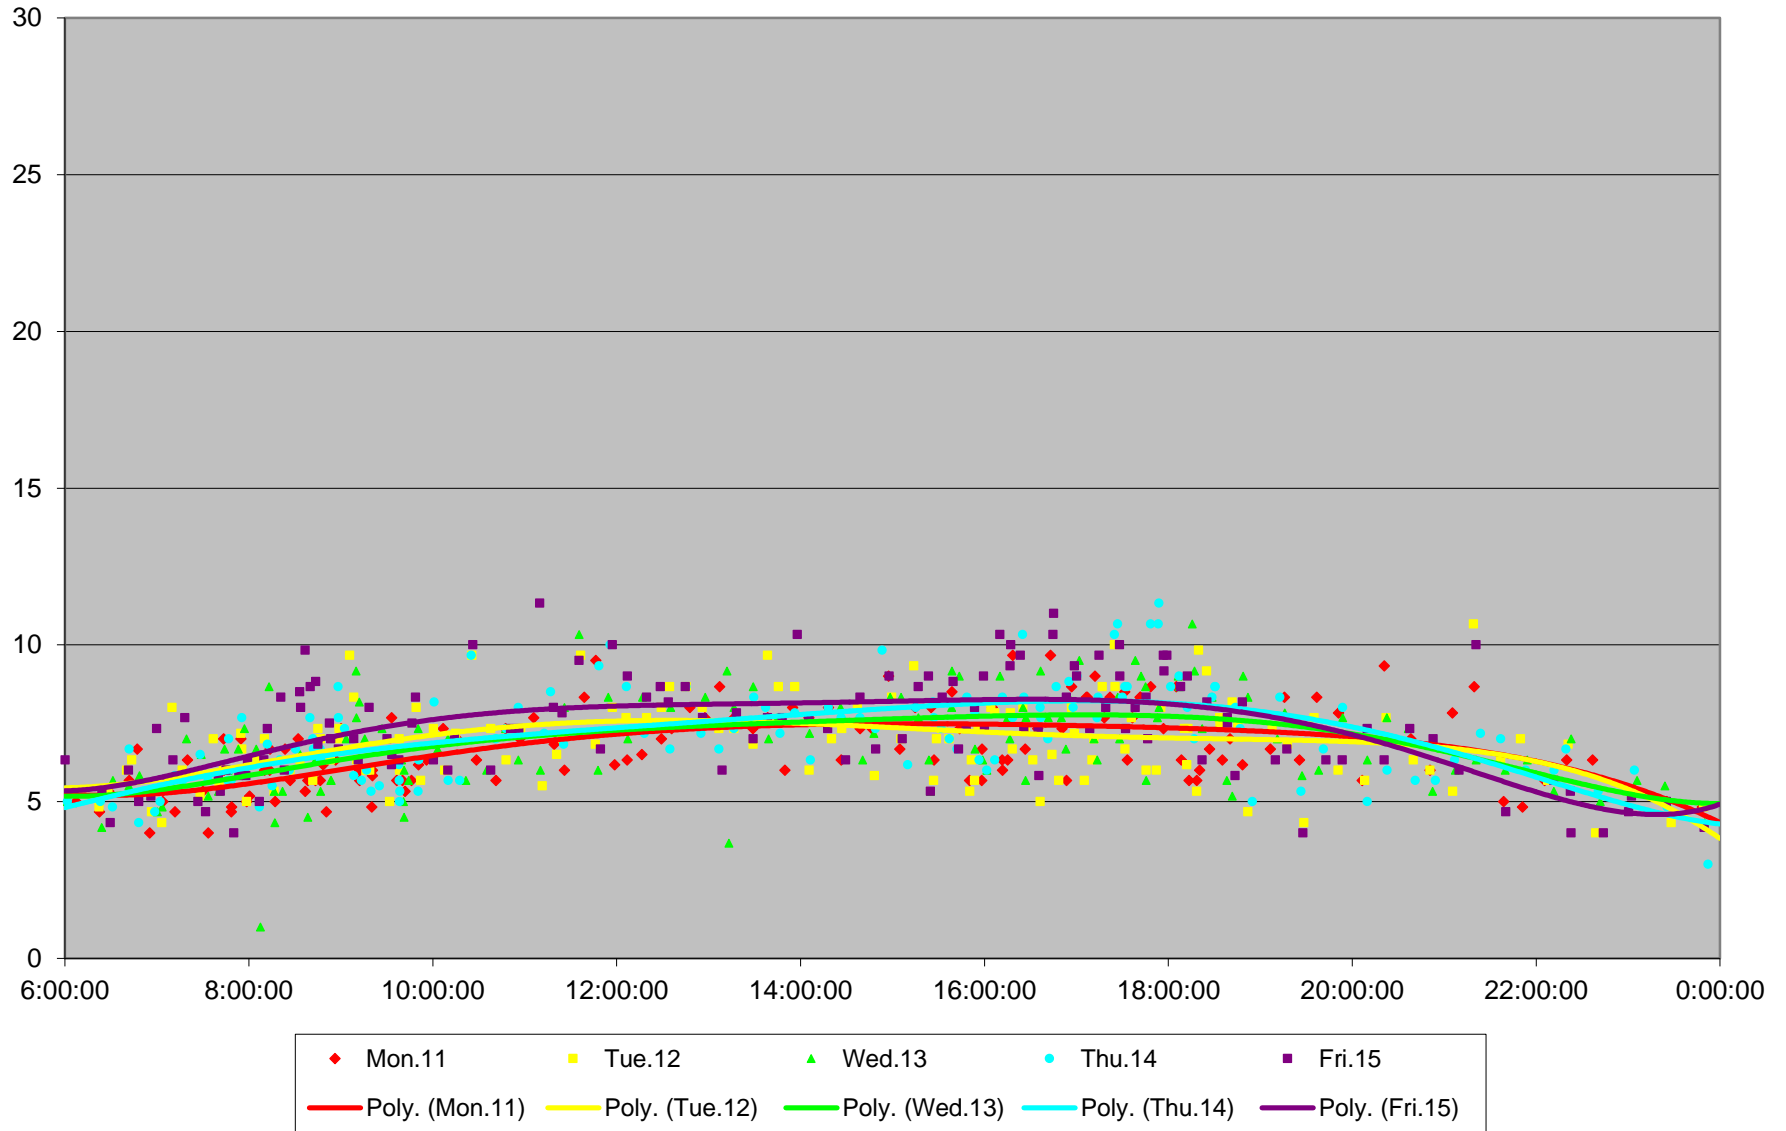

6 Bay Link Times From Front St To Dundas St Northbound January 2016

6 Bay Link Times From Front St To Dundas St Northbound January 2016

6 Bay Link Times From Front St To Dundas St Northbound January 2016

6 Bay Link Times From Front St To Dundas St Northbound January 2016 Sunday Statistics