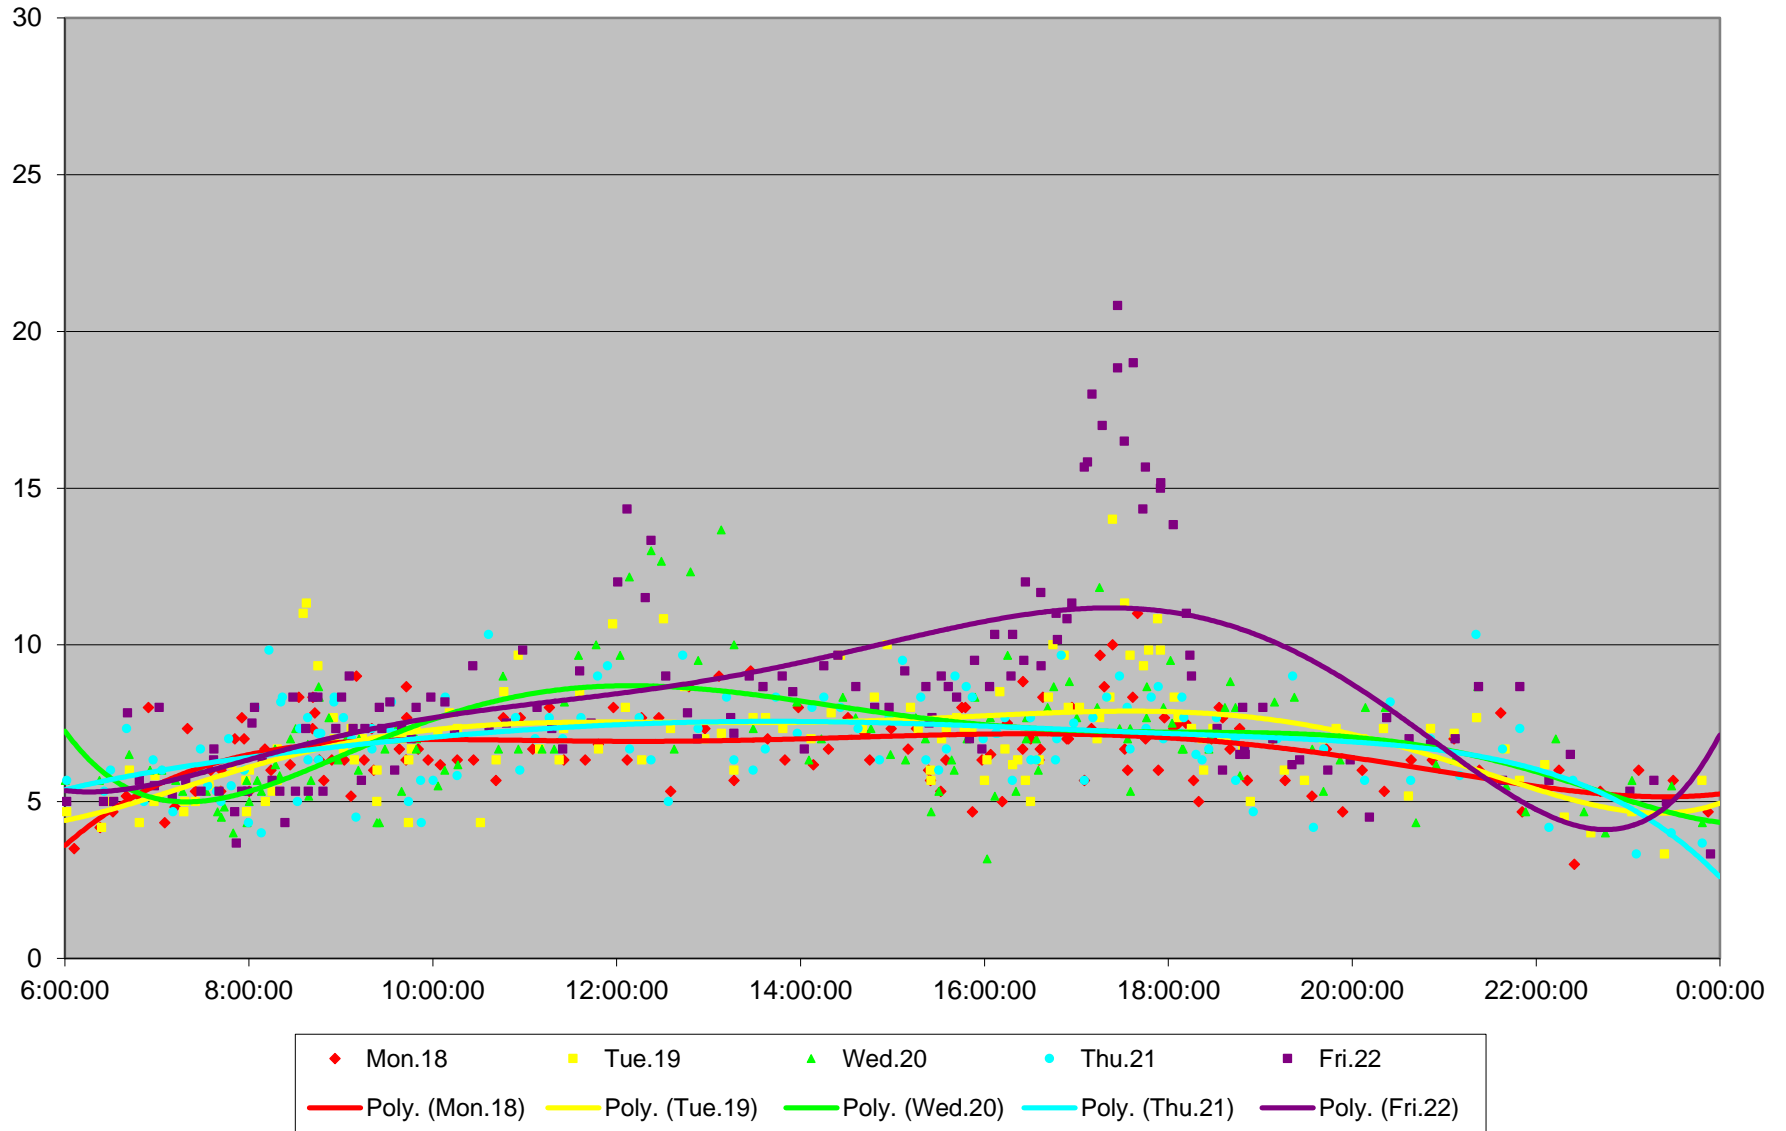

6 Bay Link Times From Front St To Dundas St Northbound January 2016

6 Bay Link Times From Front St To Dundas St Northbound January 2016

6 Bay Link Times From Front St To Dundas St Northbound January 2016

6 Bay Link Times From Front St To Dundas St Northbound January 2016

6 Bay Link Times From Front St To Dundas St Northbound January 2016 Weekday Statistics

6 Bay Link Times From Front St To Dundas St Northbound January 2016 Saturday Statistics

6 Bay Link Times From Front St To Dundas St Northbound January 2016 Sunday Statistics