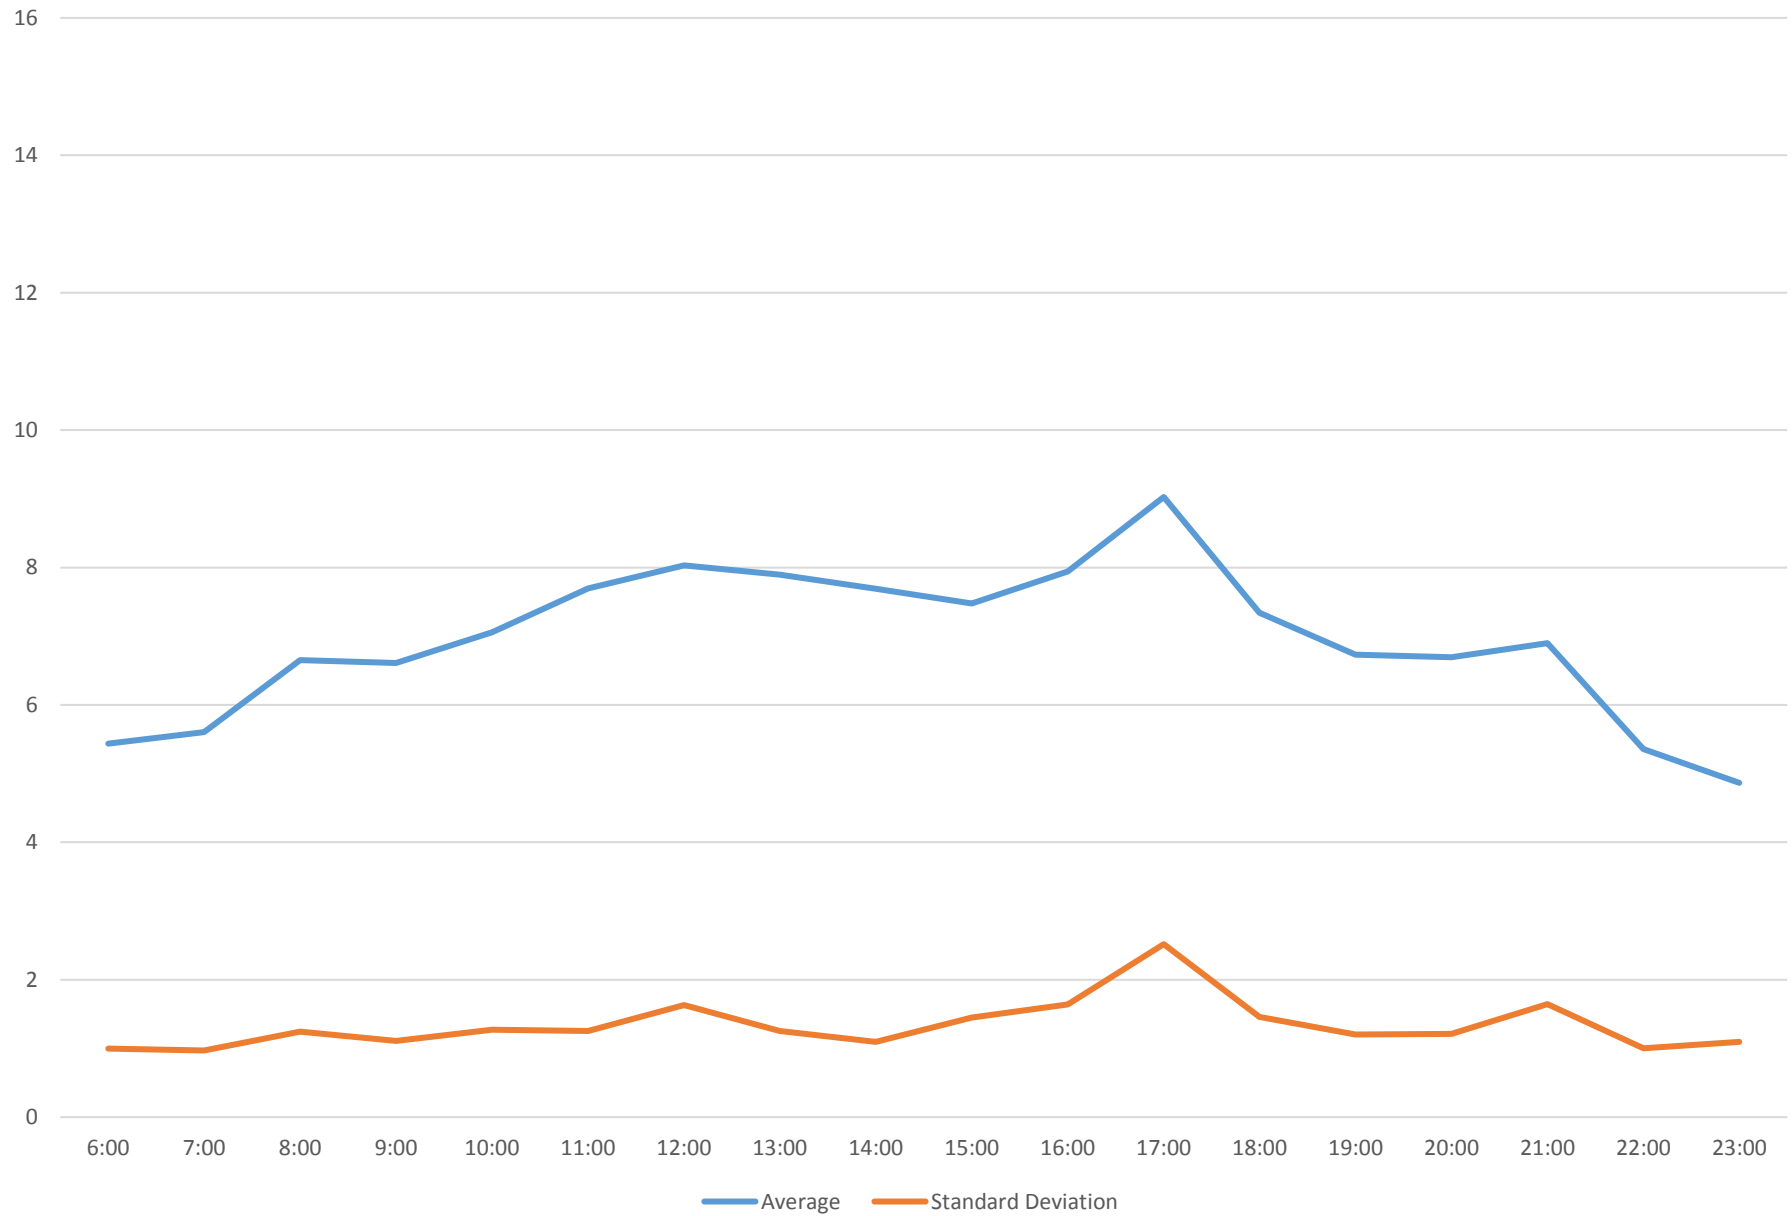

6 Bay Link Times From Front St To Dundas St Northbound January 2016

6 Bay Link Times From Front St To Dundas St Northbound January 2016

6 Bay Link Times From Front St To Dundas St Northbound January 2016

6 Bay Link Times From Front St To Dundas St Northbound January 2016

6 Bay Link Times From Front St To Dundas St Northbound January 2016 Weekday Statistics

6 Bay Link Times From Front St To Dundas St Northbound January 2016 Saturday Statistics

6 Bay Link Times From Front St To Dundas St Northbound January 2016 Sunday Statistics