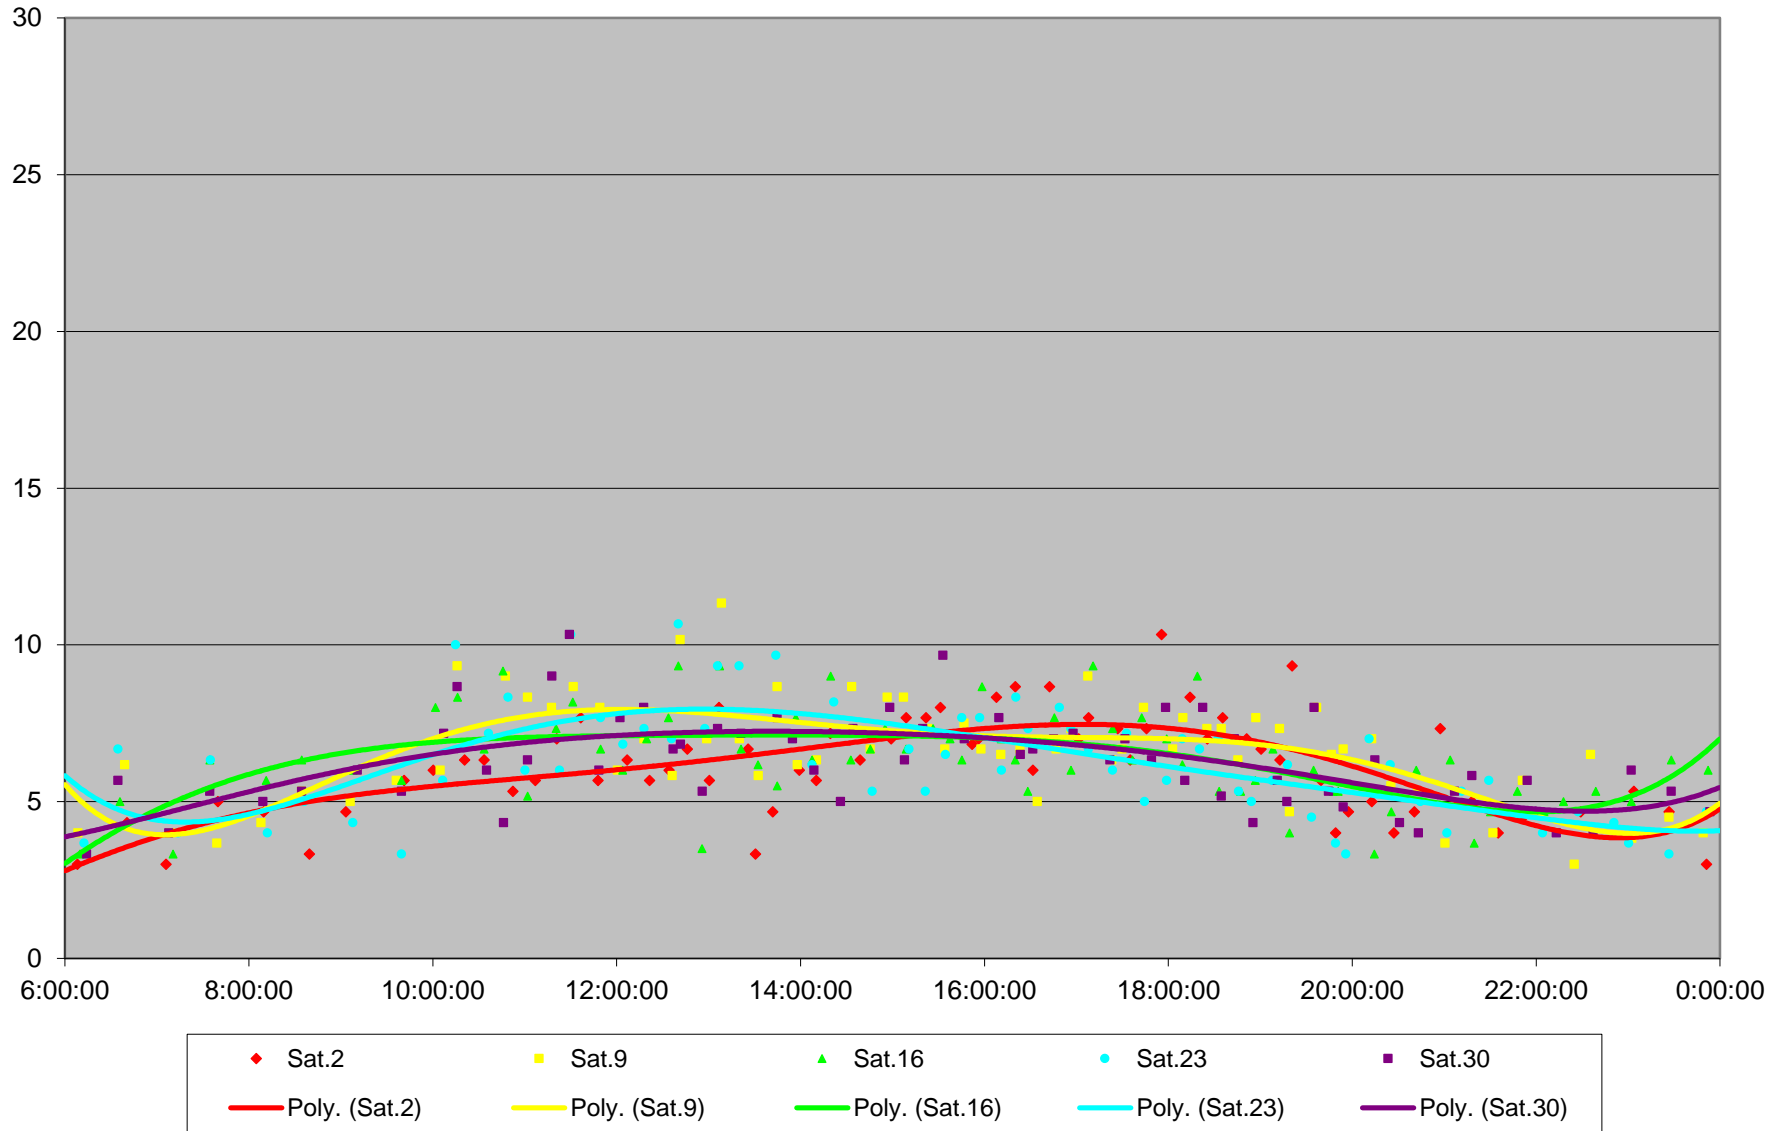

6 Bay Link Times From Front St To Dundas St Northbound January 2016

6 Bay Link Times From Front St To Dundas St Northbound January 2016

6 Bay Link Times From Front St To Dundas St Northbound January 2016

6 Bay Link Times From Front St To Dundas St Northbound January 2016

6 Bay Link Times From Front St To Dundas St Northbound January 2016 Weekday Statistics

6 Bay Link Times From Front St To Dundas St Northbound January 2016 Saturday Statistics

6 Bay Link Times From Front St To Dundas St Northbound January 2016 Sunday Statistics