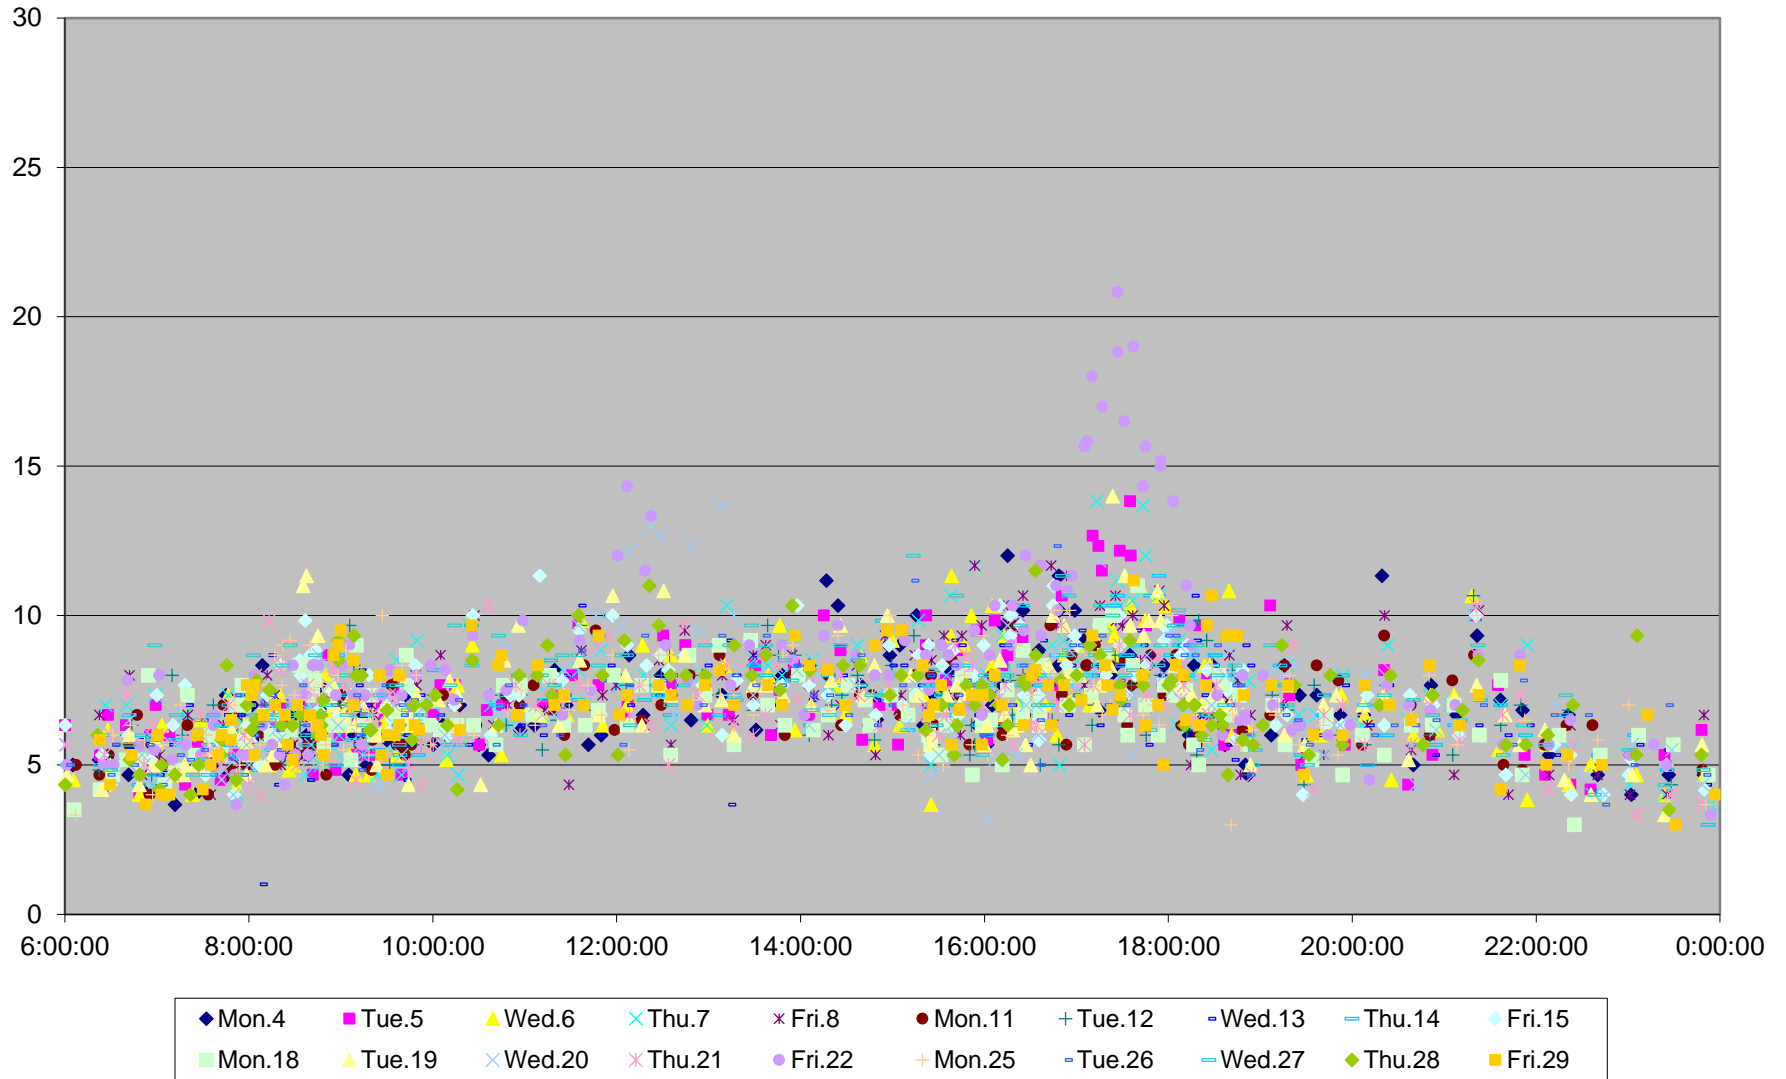

6 Bay Link Times From Front St To Dundas St Northbound January 2016