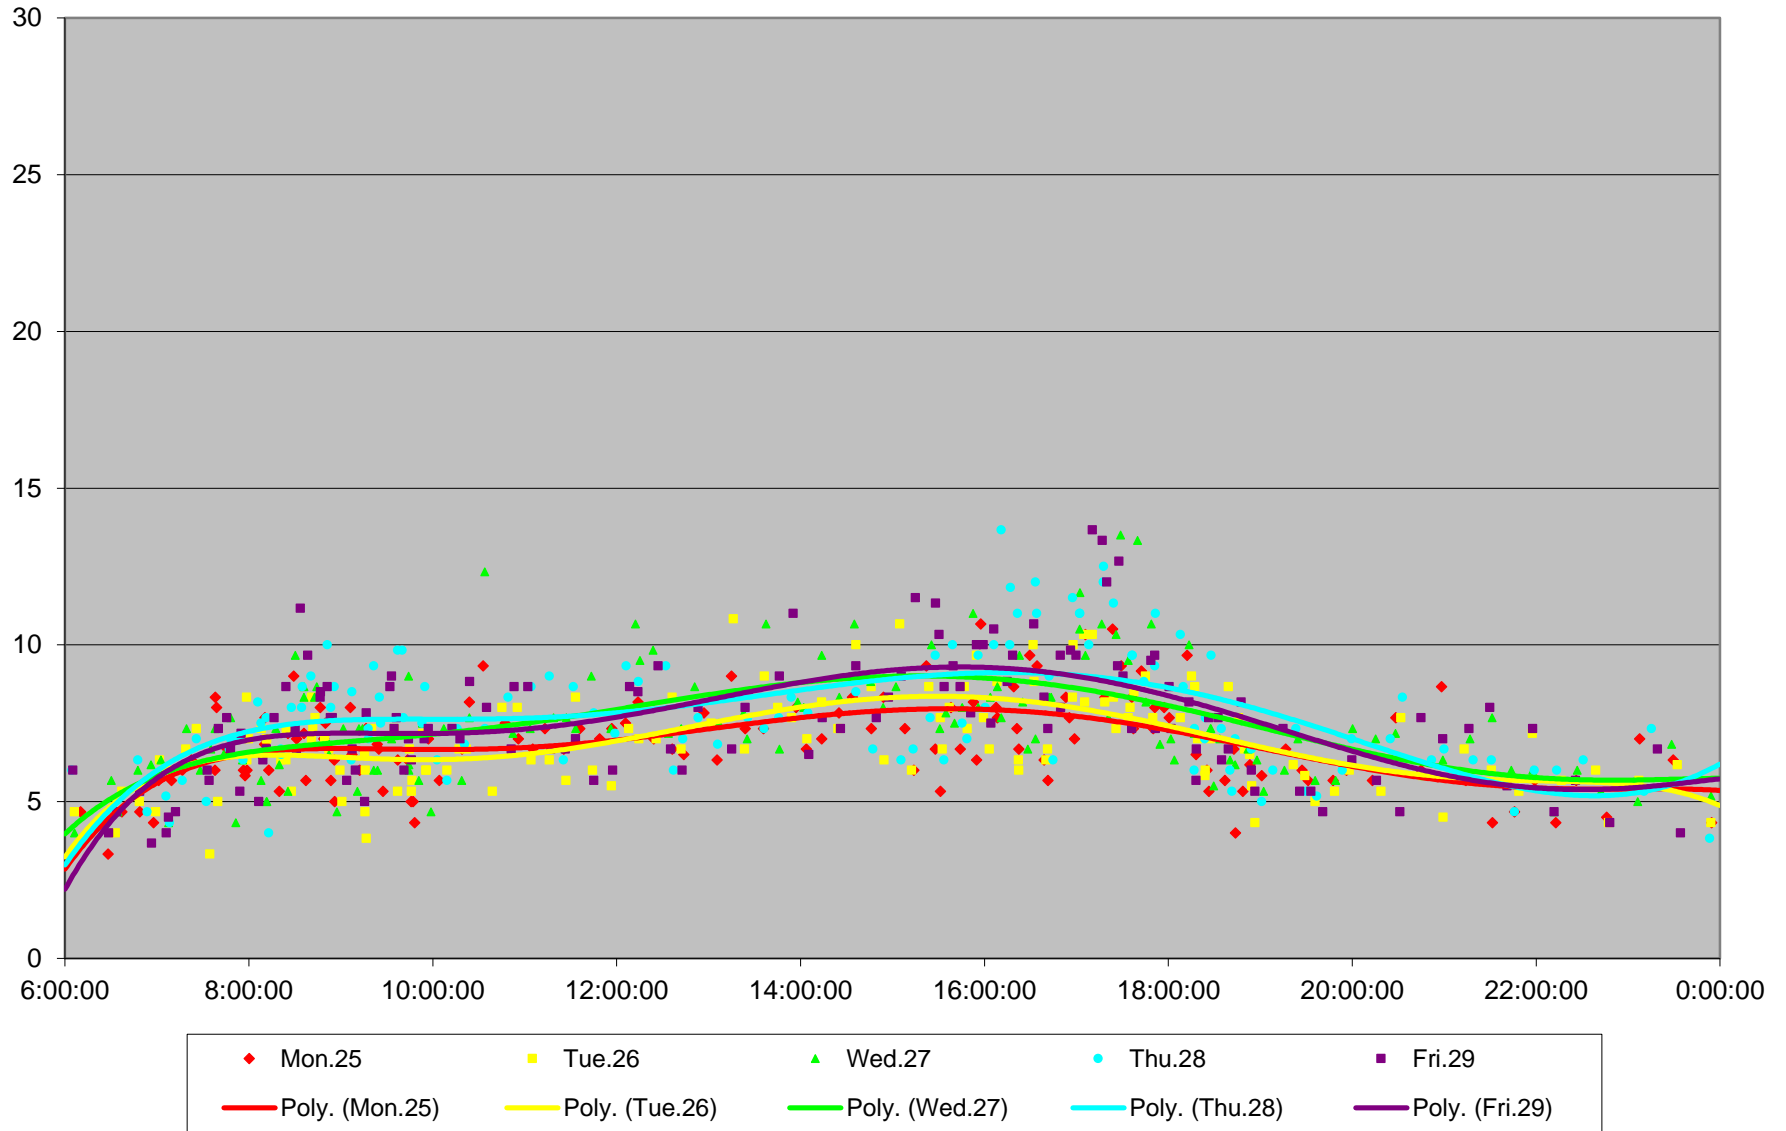

6 Bay Link Times From Dundas St To Charles Northbound January 2016

6 Bay Link Times From Dundas St To Charles Northbound January 2016

6 Bay Link Times From Dundas St To Charles Northbound January 2016

6 Bay Link Times From Dundas St To Charles Northbound January 2016

6 Bay Link Times From Dundas St To Charles Northbound January 2016

6 Bay Link Times From Dundas St To Charles Northbound January 2016

6 Bay Link Times From Dundas St To Charles Northbound January 2016

6 Bay Link Times From Dundas St To Charles Northbound January 2016 Weekday Statistics

6 Bay Link Times From Dundas St To Charles Northbound January 2016 Saturday Statistics

6 Bay Link Times From Dundas St To Charles Northbound January 2016 Sunday Statistics