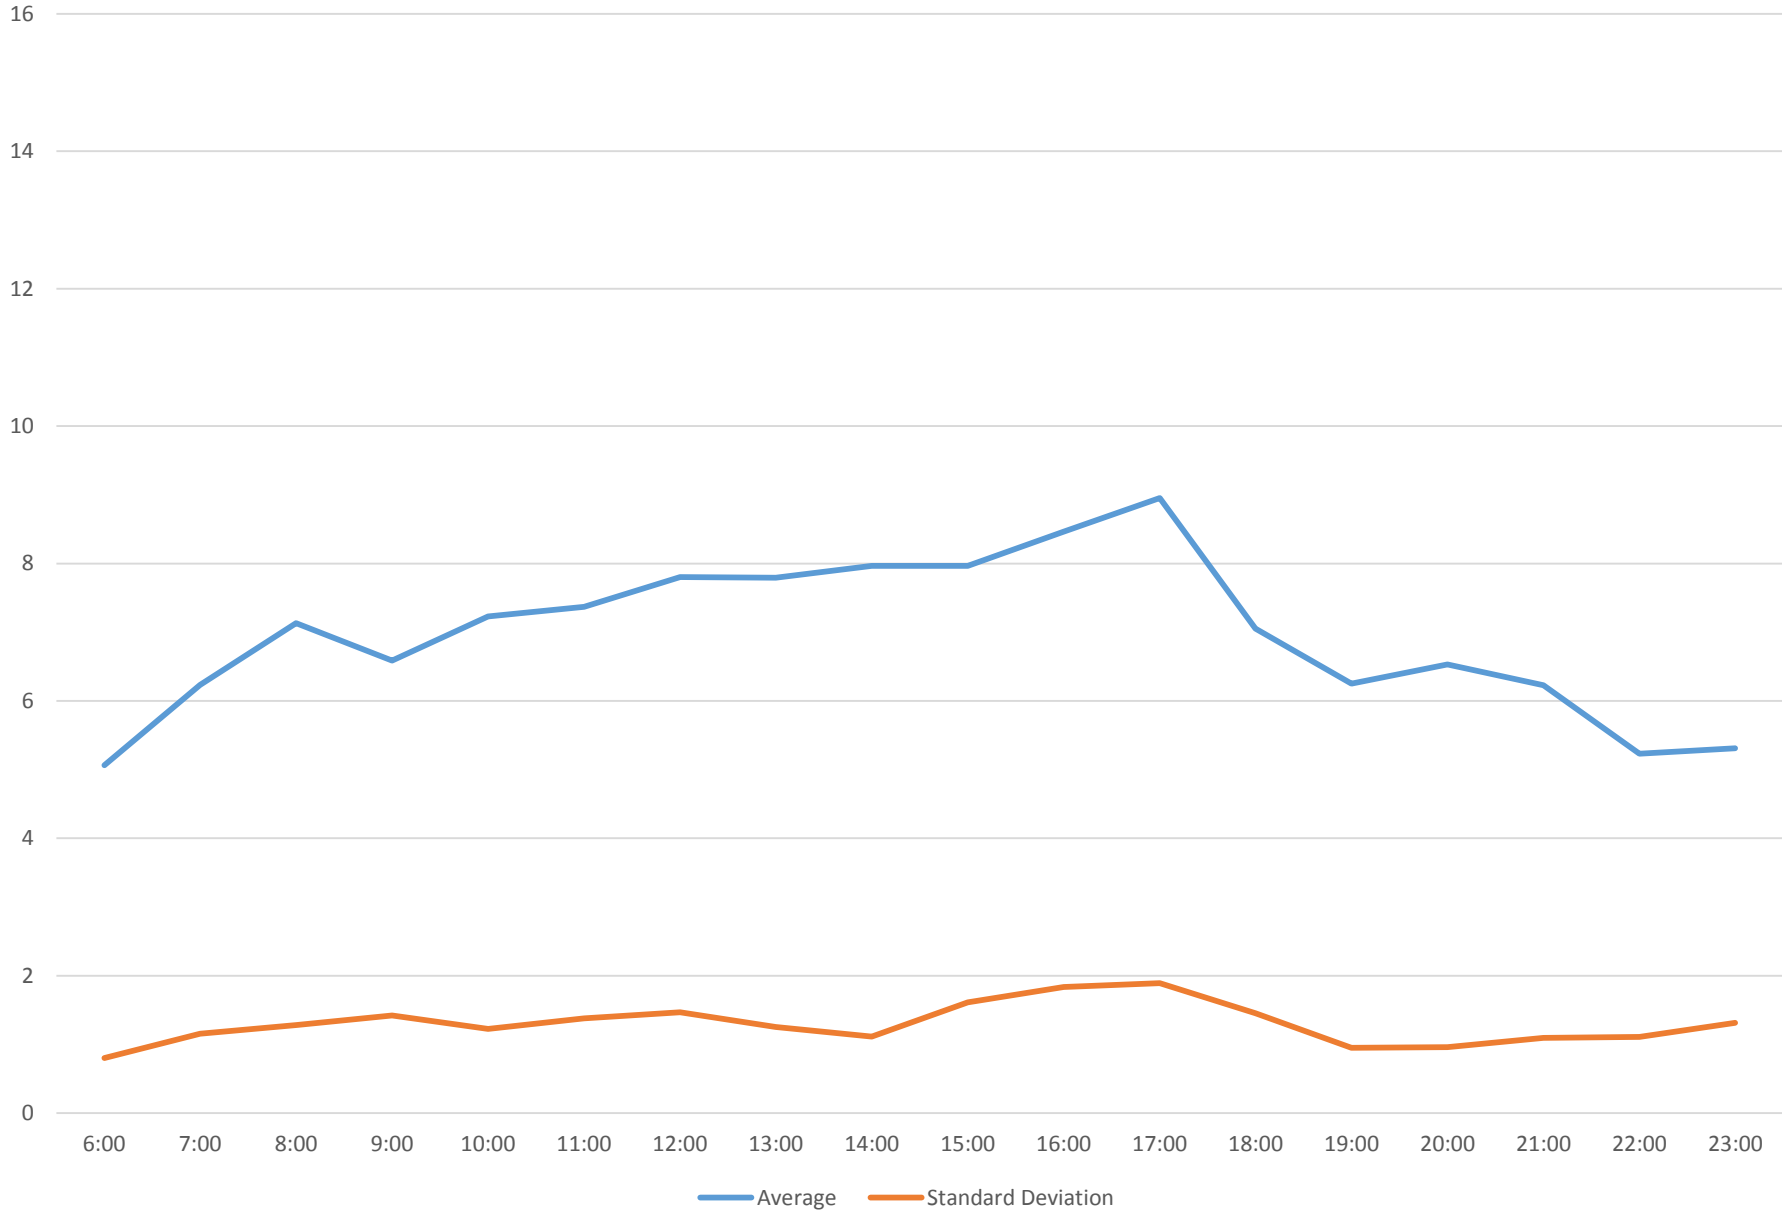

6 Bay Link Times From Dundas St To Charles Northbound January 2016

6 Bay Link Times From Dundas St To Charles Northbound January 2016

6 Bay Link Times From Dundas St To Charles Northbound January 2016

6 Bay Link Times From Dundas St To Charles Northbound January 2016

6 Bay Link Times From Dundas St To Charles Northbound January 2016

6 Bay Link Times From Dundas St To Charles Northbound January 2016

6 Bay Link Times From Dundas St To Charles Northbound January 2016

6 Bay Link Times From Dundas St To Charles Northbound January 2016 Weekday Statistics

6 Bay Link Times From Dundas St To Charles Northbound January 2016 Saturday Statistics

6 Bay Link Times From Dundas St To Charles Northbound January 2016 Sunday Statistics