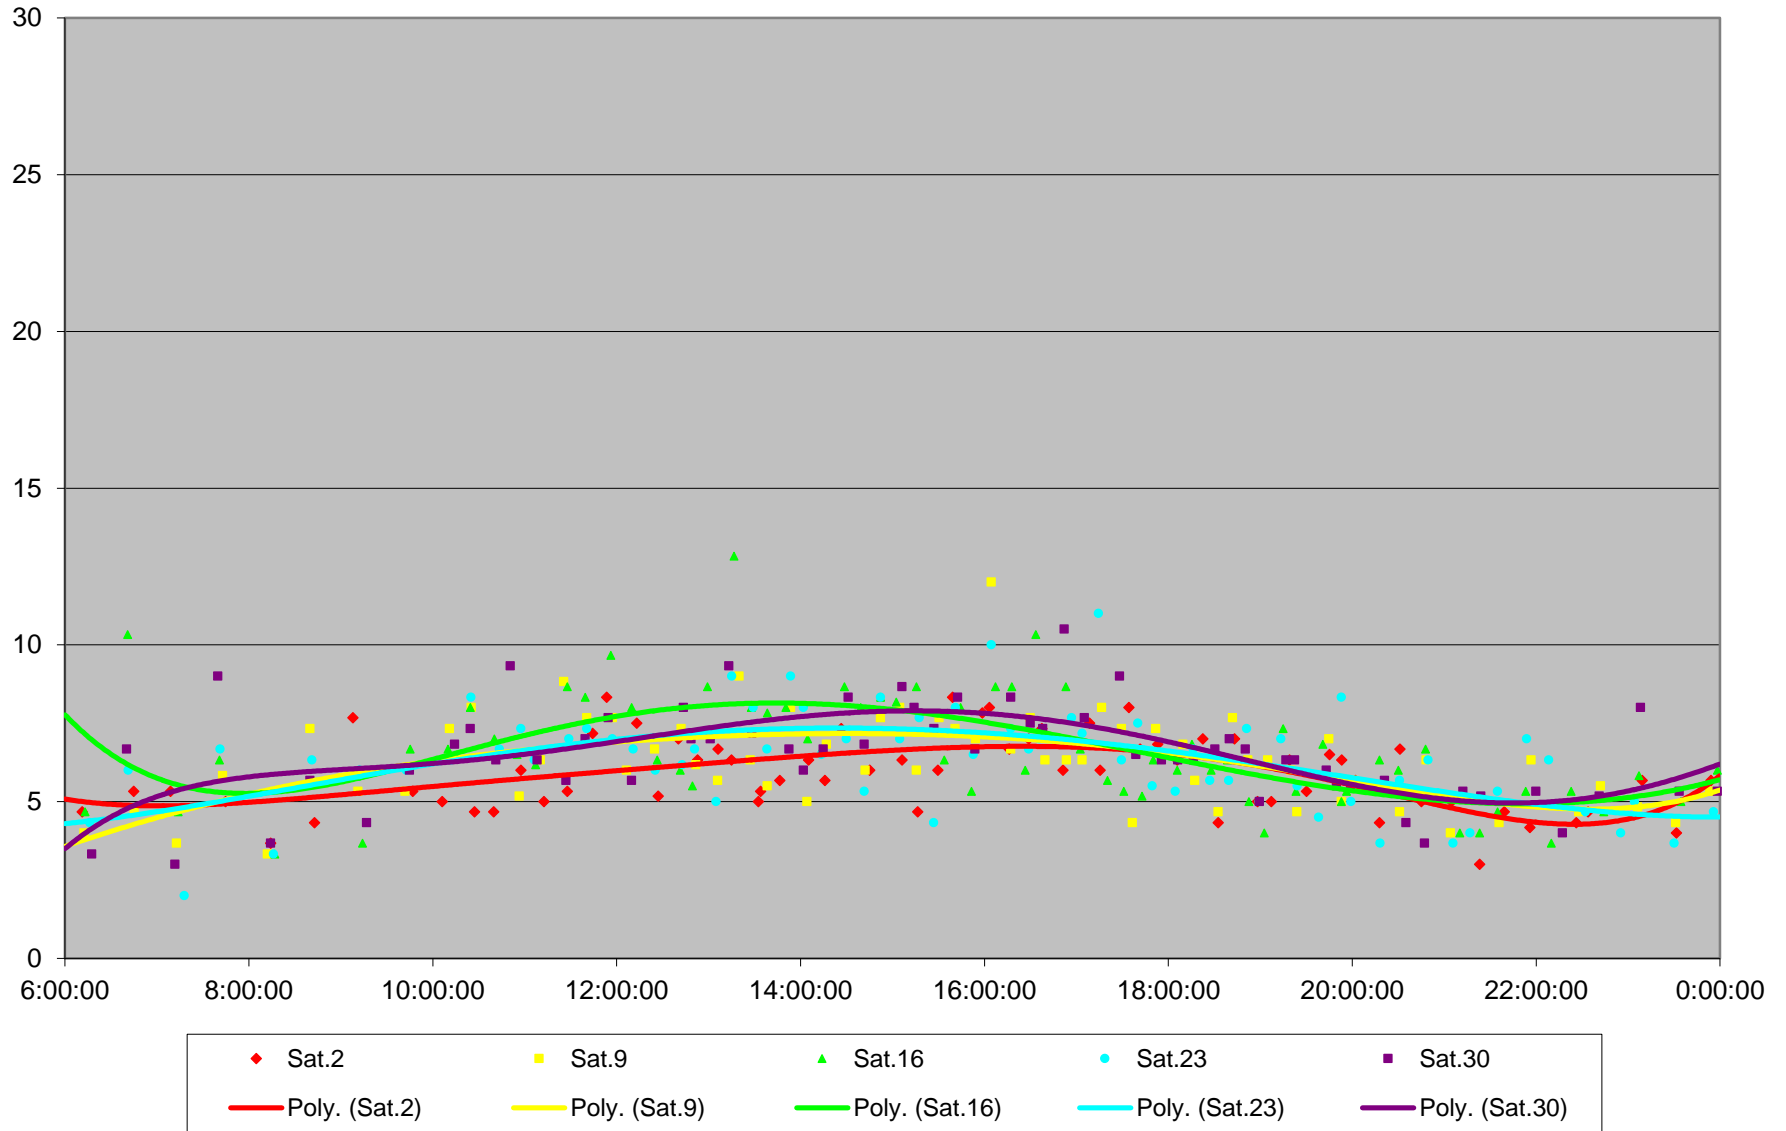

6 Bay Link Times From Dundas St To Charles Northbound January 2016

6 Bay Link Times From Dundas St To Charles Northbound January 2016

6 Bay Link Times From Dundas St To Charles Northbound January 2016

6 Bay Link Times From Dundas St To Charles Northbound January 2016

6 Bay Link Times From Dundas St To Charles Northbound January 2016

6 Bay Link Times From Dundas St To Charles Northbound January 2016

6 Bay Link Times From Dundas St To Charles Northbound January 2016

6 Bay Link Times From Dundas St To Charles Northbound January 2016 Weekday Statistics

6 Bay Link Times From Dundas St To Charles Northbound January 2016 Saturday Statistics

6 Bay Link Times From Dundas St To Charles Northbound January 2016 Sunday Statistics