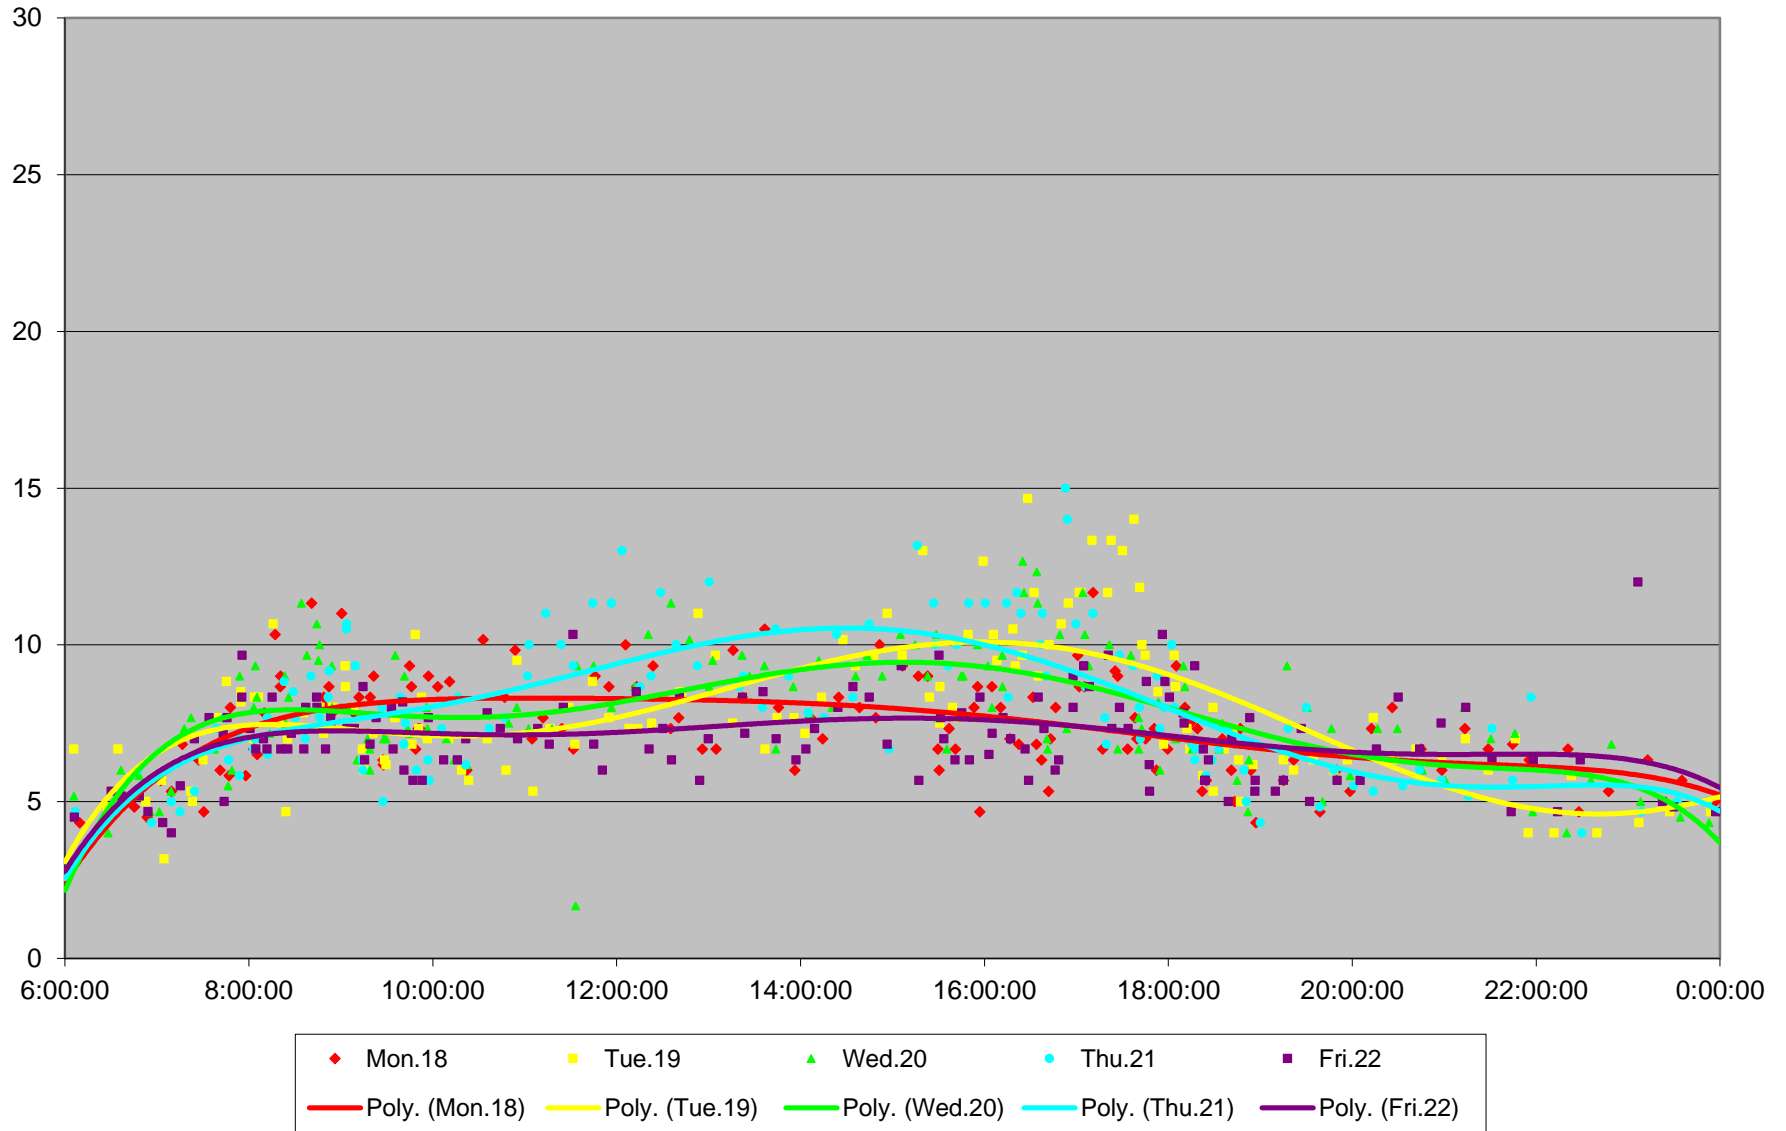

6 Bay Link Times From Dundas St To Charles Northbound January 2016

6 Bay Link Times From Dundas St To Charles Northbound January 2016

6 Bay Link Times From Dundas St To Charles Northbound January 2016

6 Bay Link Times From Dundas St To Charles Northbound January 2016

6 Bay Link Times From Dundas St To Charles Northbound January 2016

6 Bay Link Times From Dundas St To Charles Northbound January 2016

6 Bay Link Times From Dundas St To Charles Northbound January 2016

6 Bay Link Times From Dundas St To Charles Northbound January 2016 Weekday Statistics

6 Bay Link Times From Dundas St To Charles Northbound January 2016 Saturday Statistics

6 Bay Link Times From Dundas St To Charles Northbound January 2016 Sunday Statistics