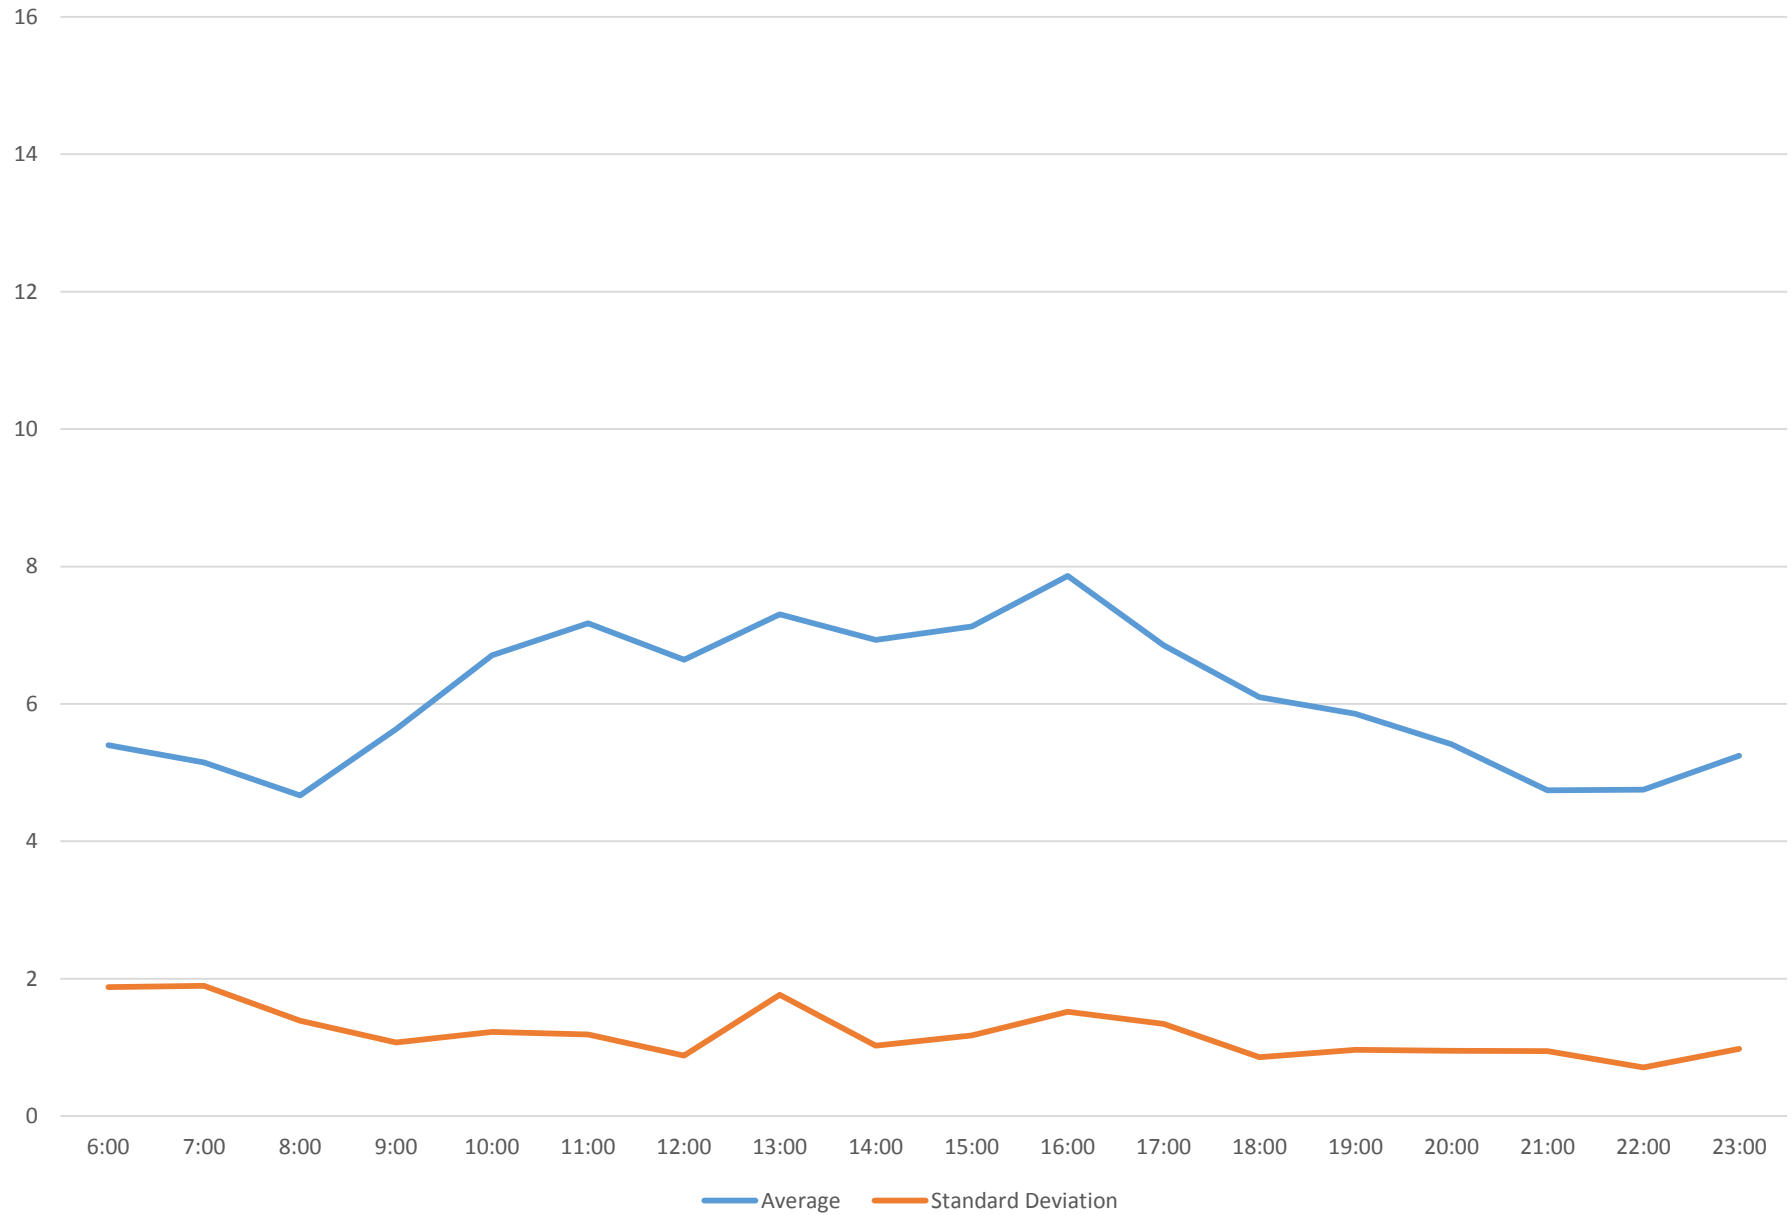

6 Bay Link Times From Dundas St To Charles Northbound January 2016

6 Bay Link Times From Dundas St To Charles Northbound January 2016

6 Bay Link Times From Dundas St To Charles Northbound January 2016

6 Bay Link Times From Dundas St To Charles Northbound January 2016

6 Bay Link Times From Dundas St To Charles Northbound January 2016

6 Bay Link Times From Dundas St To Charles Northbound January 2016

6 Bay Link Times From Dundas St To Charles Northbound January 2016

6 Bay Link Times From Dundas St To Charles Northbound January 2016 Weekday Statistics

6 Bay Link Times From Dundas St To Charles Northbound January 2016 Saturday Statistics

6 Bay Link Times From Dundas St To Charles Northbound January 2016 Sunday Statistics