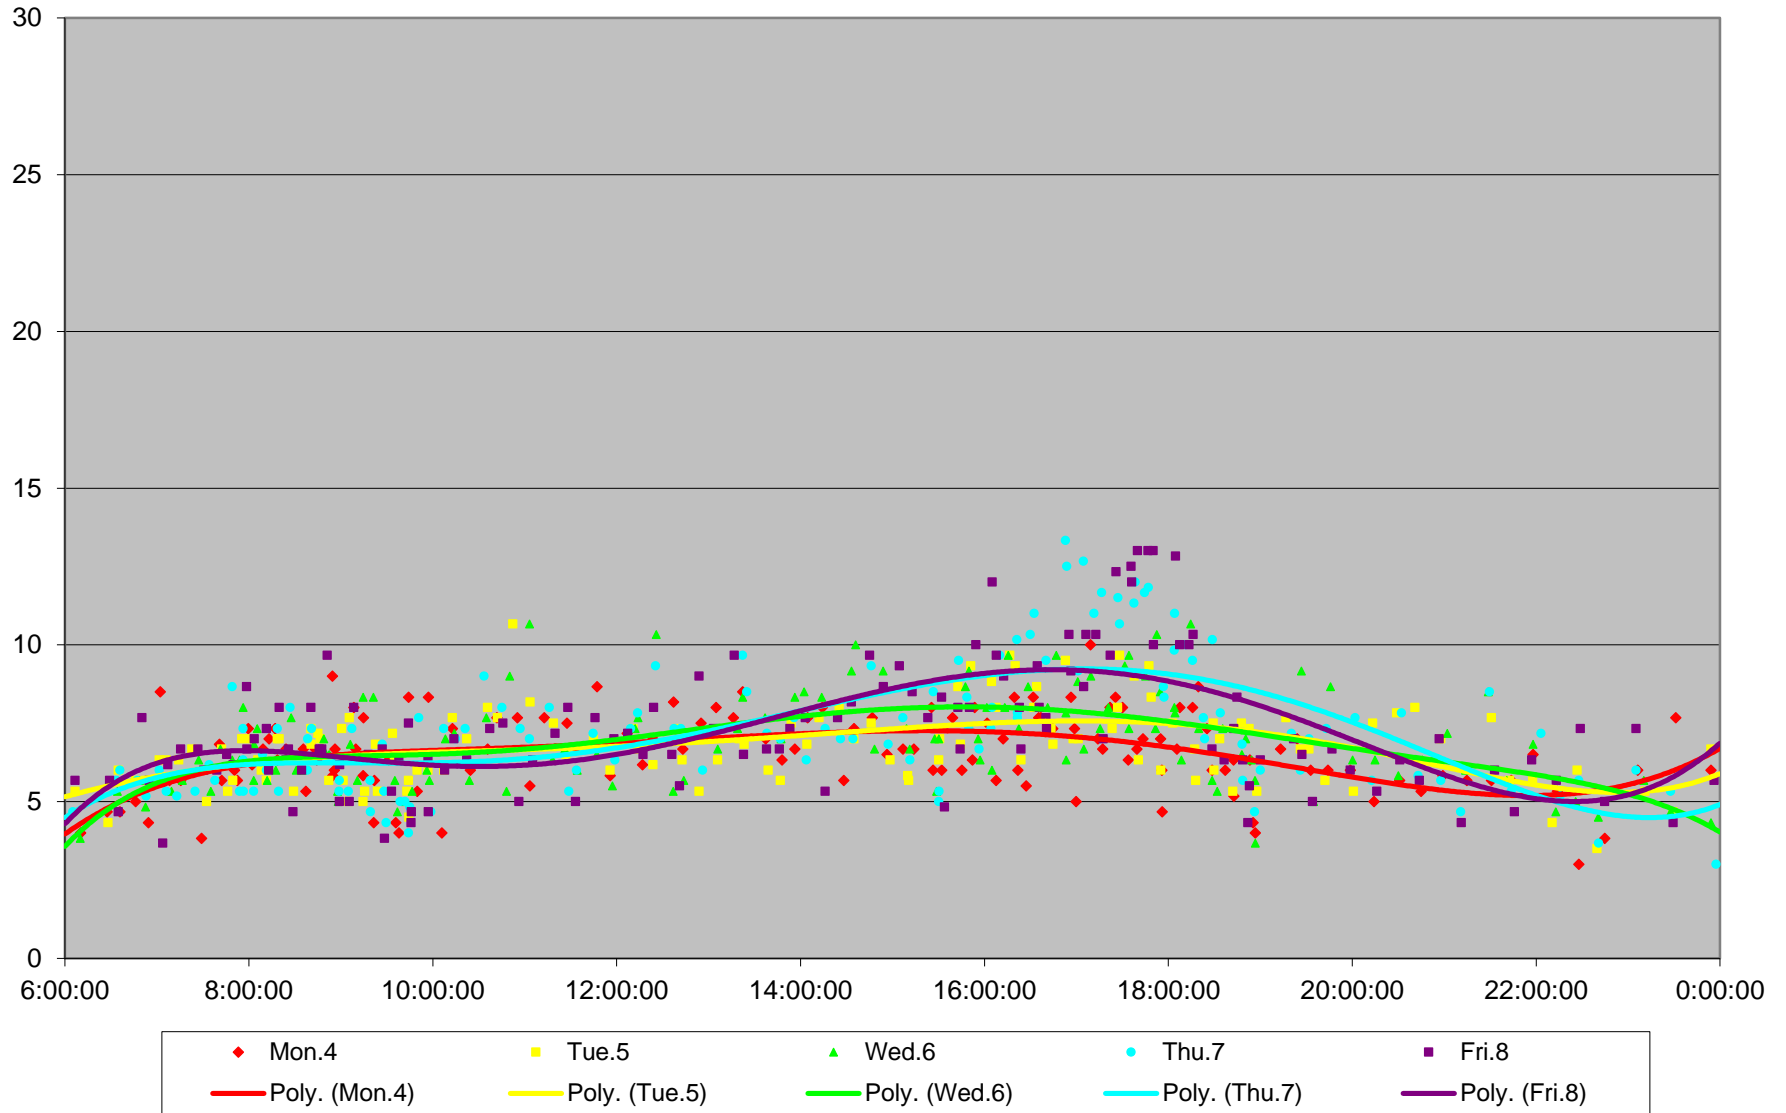

6 Bay Link Times From Dundas St To Charles Northbound January 2016

6 Bay Link Times From Dundas St To Charles Northbound January 2016

6 Bay Link Times From Dundas St To Charles Northbound January 2016

6 Bay Link Times From Dundas St To Charles Northbound January 2016

6 Bay Link Times From Dundas St To Charles Northbound January 2016

6 Bay Link Times From Dundas St To Charles Northbound January 2016

6 Bay Link Times From Dundas St To Charles Northbound January 2016

6 Bay Link Times From Dundas St To Charles Northbound January 2016 Weekday Statistics

6 Bay Link Times From Dundas St To Charles Northbound January 2016 Saturday Statistics

6 Bay Link Times From Dundas St To Charles Northbound January 2016 Sunday Statistics