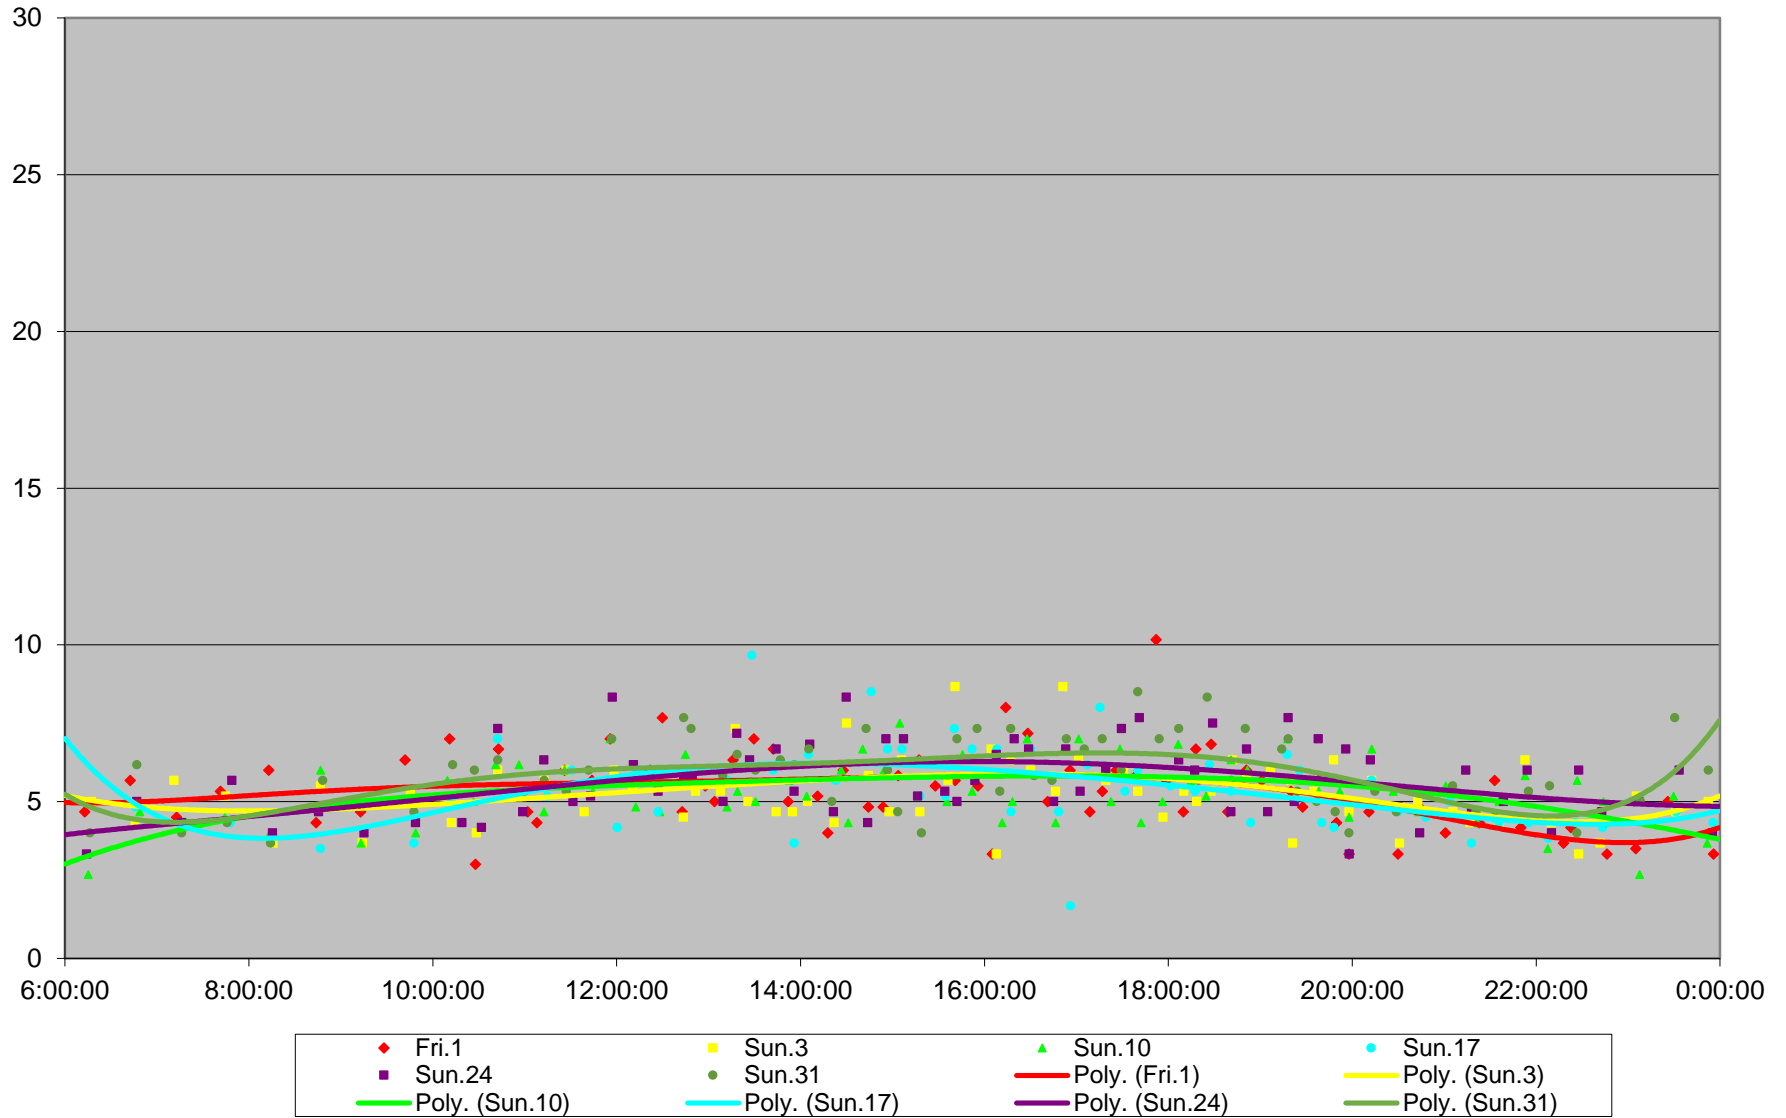

6 Bay Link Times From Dundas St To Charles Northbound January 2016

6 Bay Link Times From Dundas St To Charles Northbound January 2016

6 Bay Link Times From Dundas St To Charles Northbound January 2016

6 Bay Link Times From Dundas St To Charles Northbound January 2016

6 Bay Link Times From Dundas St To Charles Northbound January 2016

6 Bay Link Times From Dundas St To Charles Northbound January 2016

6 Bay Link Times From Dundas St To Charles Northbound January 2016

6 Bay Link Times From Dundas St To Charles Northbound January 2016 Weekday Statistics

6 Bay Link Times From Dundas St To Charles Northbound January 2016 Saturday Statistics

6 Bay Link Times From Dundas St To Charles Northbound January 2016 Sunday Statistics