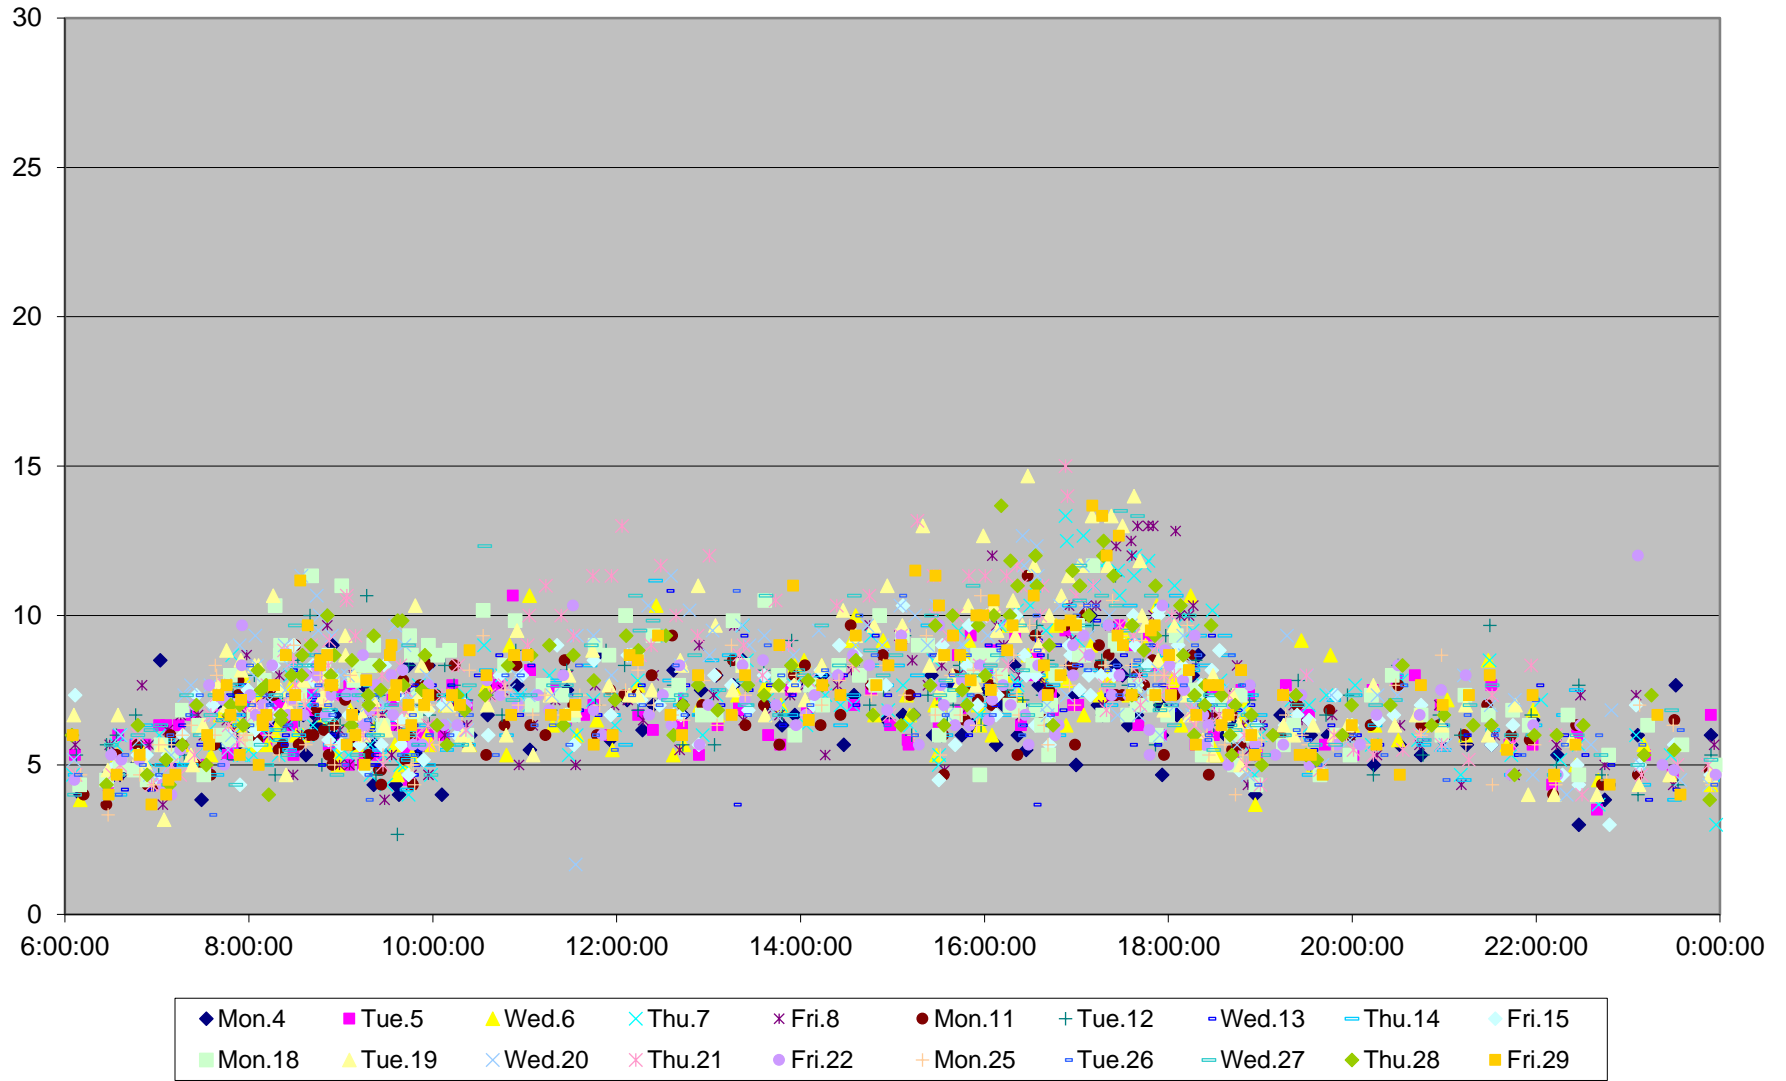

6 Bay Link Times From Dundas St To Charles Northbound January 2016

6 Bay Link Times From Dundas St To Charles Northbound January 2016

6 Bay Link Times From Dundas St To Charles Northbound January 2016

6 Bay Link Times From Dundas St To Charles Northbound January 2016

6 Bay Link Times From Dundas St To Charles Northbound January 2016

6 Bay Link Times From Dundas St To Charles Northbound January 2016

6 Bay Link Times From Dundas St To Charles Northbound January 2016

6 Bay Link Times From Dundas St To Charles Northbound January 2016 Weekday Statistics

6 Bay Link Times From Dundas St To Charles Northbound January 2016 Saturday Statistics

6 Bay Link Times From Dundas St To Charles Northbound January 2016 Sunday Statistics