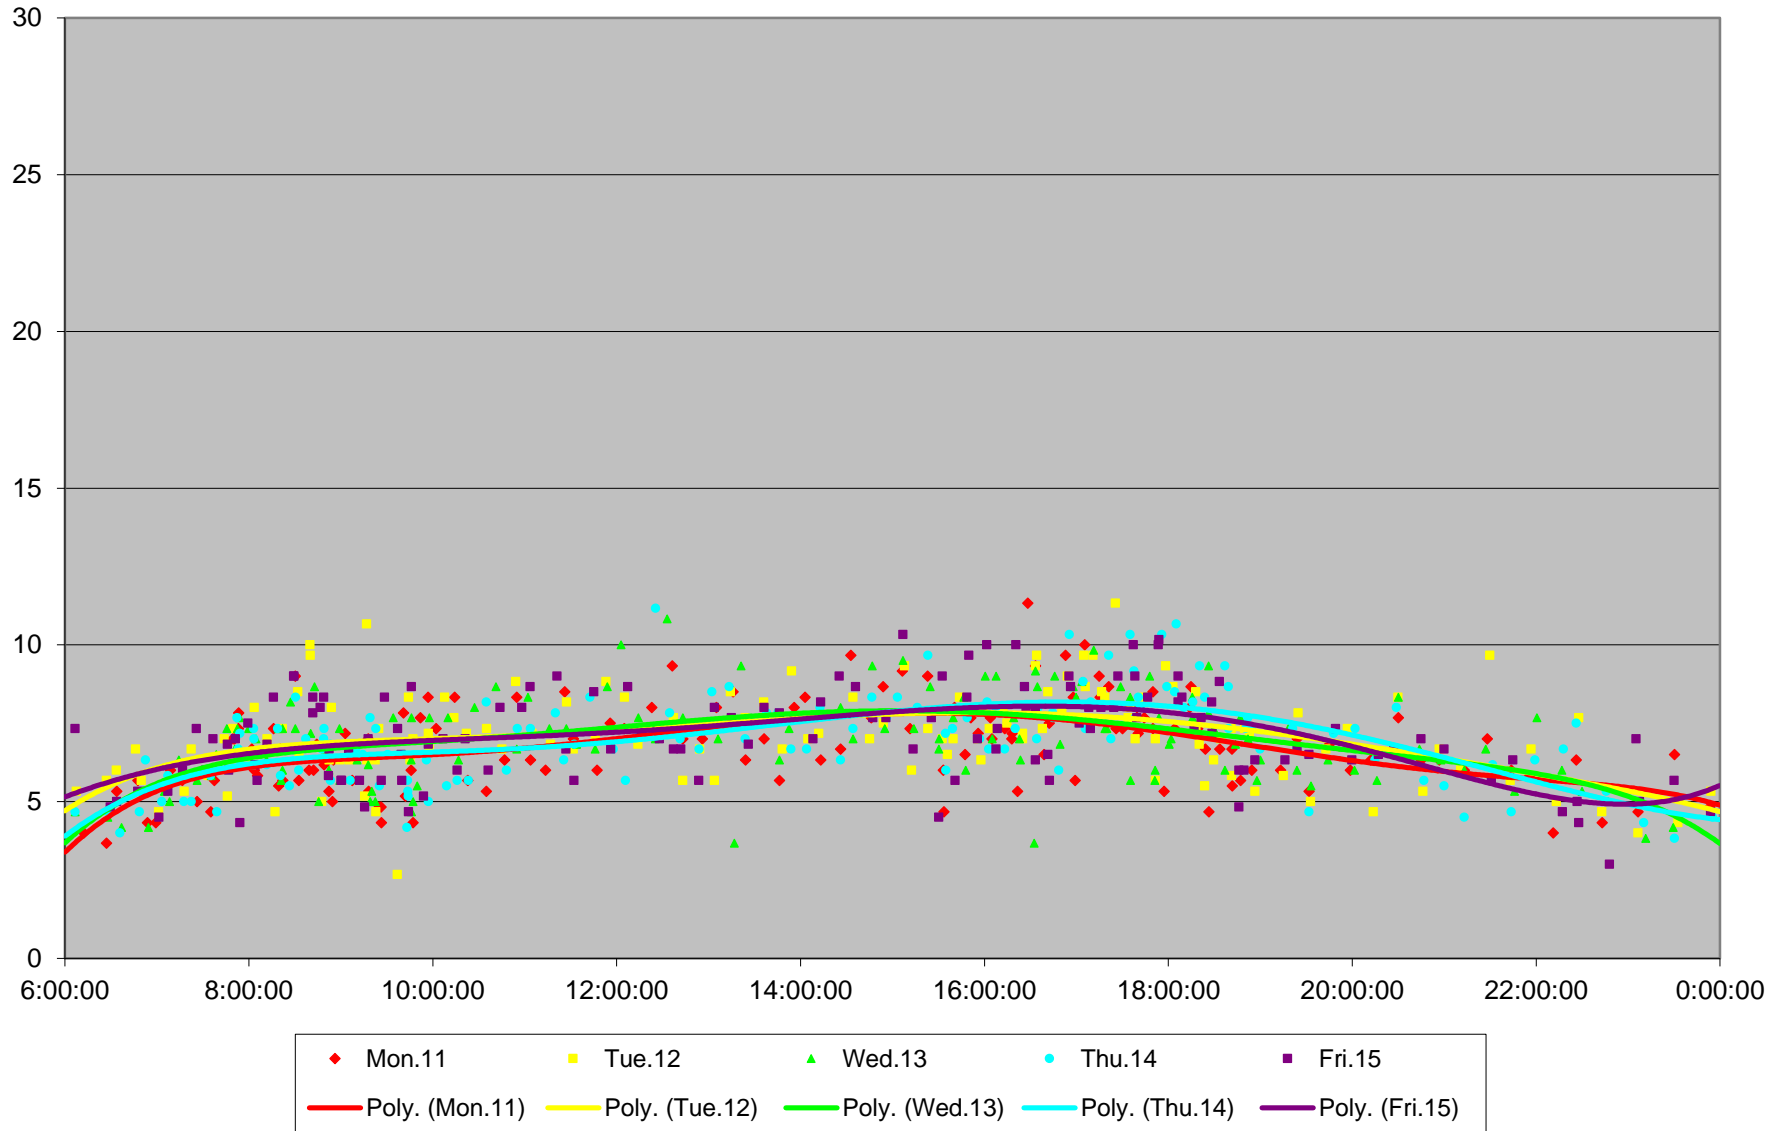

6 Bay Link Times From Dundas St To Charles Northbound January 2016

6 Bay Link Times From Dundas St To Charles Northbound January 2016

6 Bay Link Times From Dundas St To Charles Northbound January 2016

6 Bay Link Times From Dundas St To Charles Northbound January 2016

6 Bay Link Times From Dundas St To Charles Northbound January 2016

6 Bay Link Times From Dundas St To Charles Northbound January 2016

6 Bay Link Times From Dundas St To Charles Northbound January 2016

6 Bay Link Times From Dundas St To Charles Northbound January 2016 Weekday Statistics

6 Bay Link Times From Dundas St To Charles Northbound January 2016 Saturday Statistics

6 Bay Link Times From Dundas St To Charles Northbound January 2016 Sunday Statistics